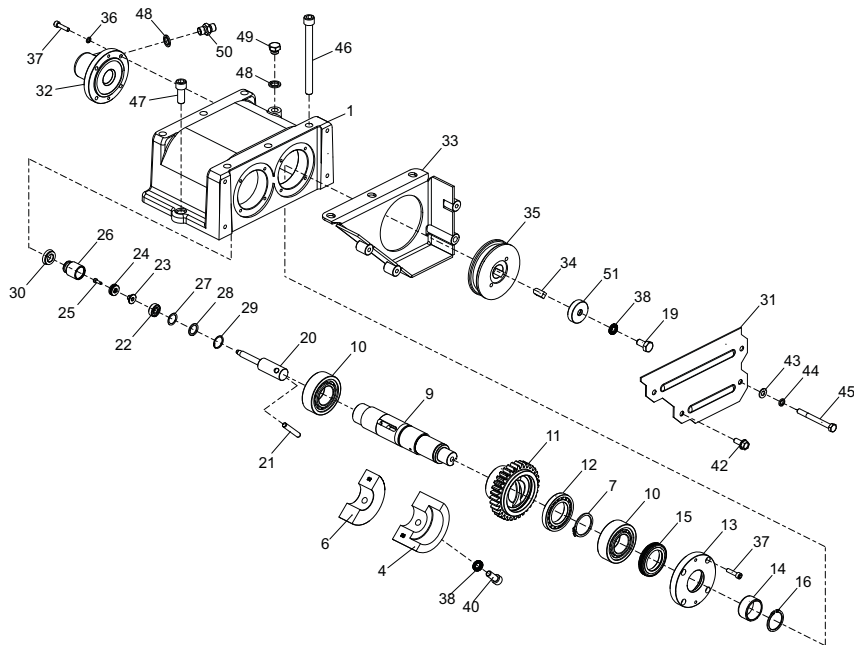

Gearbox Assembly 1 (From Serial No. 161205099050)

1	161/99677	..... Gearbox Casing	1
4	161/99699	..... Weight	1
6	161/99412	..... Weight	1
7	3/9006	..... Circlip	1
9	161/99866	..... Shaft	1
10	53/0073	..... Bearing	4
11	161/99511	..... Gear	1
12	53/0015	..... Bearing	1
13	161/99870	..... End Cap	1
14	50/00064	..... Bearing	1
15	5/0054	..... Oil Seal	1
16	3/9007	..... Circlip	1
19	161/99513	..... Screw	M10
20	161/99913	..... Piston Rod	1
21	161/99503	..... Pin	1
22	53/0014	..... Bearing	1
23	161/99914	..... Boss	1
24	53/0092	..... Bearing	1
25	7/4023	..... Screw	M4 x 12
26	161/99862	..... Piston	1
27	2/0079	..... Spring	1
28	161/99421	..... Spacer	1
29	3/9005	..... Circlip	22 x 1
30	5/0053	..... Oil Seal	1
31	161/99871	..... Cover	1
32	161/99865	..... End Cap	1
33	161/32900	..... Belt Guard	1
34	161/99535	..... Key	1
35	161/99868	..... Pulley	1
36	4/6005	..... Washer	M6
37	7/6041	..... Screw	M6 x 25
38	05.3.067	..... Washer	M10
40	7/10047	..... Screw	M10 x 25
42	7/8037	..... Screw	M8 x 20
43	4/8006	..... Washer	M8
44	4/8003	..... Washer	M8
45	9/8048	..... Bolt	M8 x 80
46	7/12024	..... Screw	M12 x 140
47	7/12029	..... Screw	M12 x 30
48	5/0011	..... Seal	1/4"
49	6/2018	..... Plug	1/4"
50	6/0039	..... Adaptor	1
51	161/99884	..... Washer	M10