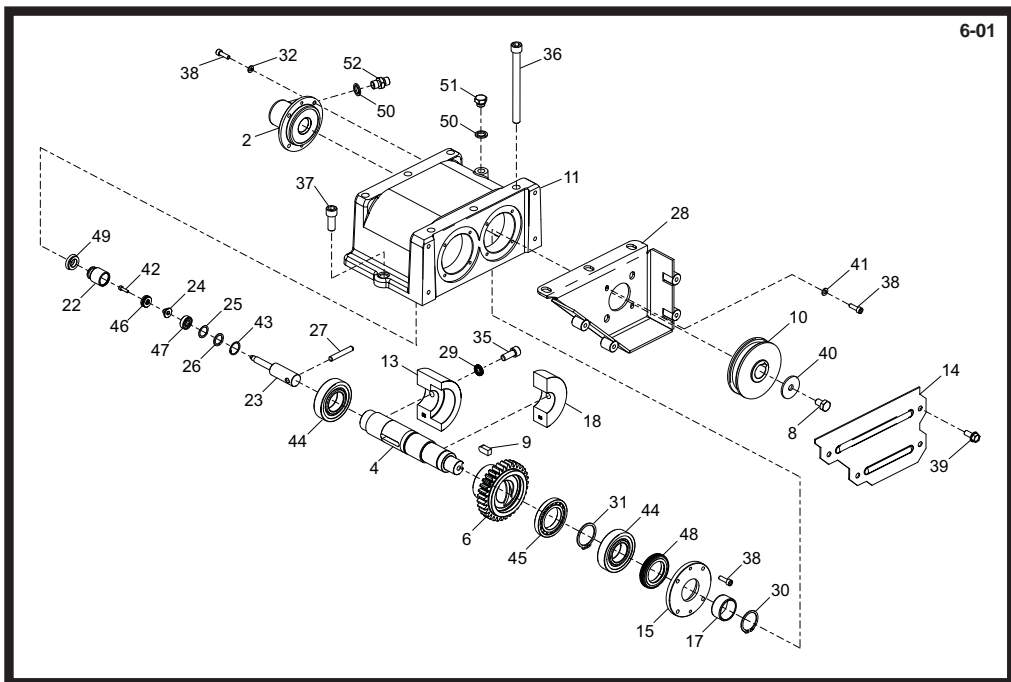

Controls_Diesel

1	161/31000.....	Frame	1
2	161/99889.....	Plate.....	1
3	3/7067.....	Clip.....	1
4	4/5011.....	Washer.....	M5 1
5	7/5009.....	Screw.....	M5 x 20..... 1
6	7/5171.....	Screw.....	M5 x 16..... 3
7	8/5003.....	Nut.....	M5 4
8	161/99882.....	Plate.....	1

Gearbox Assembly 1 (Up To Serial No. 161205099049)

2	161/99506	End Cap	1
4	161/99508	Vibrator Shaft	1
6	161/99511	Gear	1
8	161/99513	Screw	M10 x 16 1
9	161/99535	Key	10 x 8 x 18 1
10	161/99824	Pulley	1
11	161/99677	Gearbox Case	1
13	161/99699	Vibrator Weight	1
14	161/99759	Guard Plate	1
15	161/99773	End Cap	1
17	50/000064	Bearing Sleeve	1
18	161/99412	Weight	1
22	161/99862	Piston	1
23	161/99861	Piston Rod	1
24	161/99825	Boss	1
25	2/0079	Spring	1
26	161/99421	Spacer	1
27	161/99506	Dowel Pin	1
28	161/26400	Belt Guard	1
29	05.3.067	Washer	M10 2
30	3/9007	Circlip	1
31	3/9006	Circlip	1
32	4/6005	Washer	M6 4
35	7/10047	Screw	M10 x 25 2
36	7/12024	Screw	M12 x 140 6
37	7/12029	Screw	M12 x 130 2
38	7/6040	Screw	M6 x 25 8
39	7/8037	Screw	M8 x 20 4
40	4/1009	Washer	M10 x 40 x 3 1
41	4/6001	Washer	M6 2
42	7/4023	Screw	M4 x 12 1
43	3/9005	Circlip	22 x 1 1
44	12.1.160	Bearing	2
45	53/0015	Bearing	1
46	53/0092	Bearing	1
47	53/0014	Bearing	1
48	5/0054	Oil Seal	1
49	5/0053	Oil Seal	1
50	5/0011	Seal	2
51	6/2018	Blanking Plug	1
52	6/0039	Adaptor	1