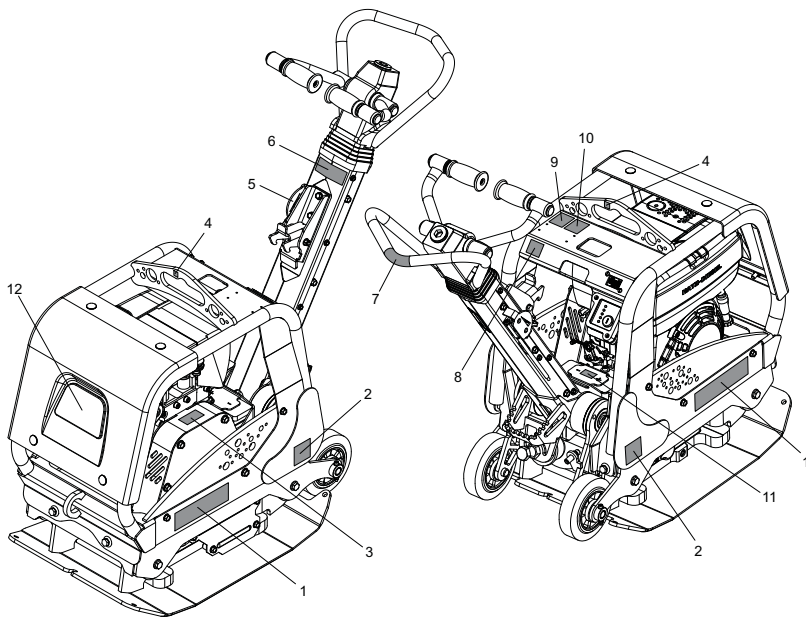

Decals

1	800/99348	..... Decal	..... RPX 35/40	 2
1	800/99398	..... Decal	..... RPX 35/50	 2
1	800/99399	..... Decal	..... RPX 35/60	 2
2	800/99318	..... Decal	..... Altrad Logo	 2
3	800/99801	..... Decal	..... Hot Parts	 1
4	800/99334	..... Decal	..... Lifting Point	 2
5	800/99649	..... Decal	..... Throttle	 1
6	800/99340	..... Decal	..... Fwd/Rev & No Lift	 1
7	800/99533	..... Decal	..... No Lift	 1
8	800/99341	..... Decal	..... Diesel Engine Stop	 1
9	19.0.373	..... Decal	..... Safety	 1
10	800/99842	..... Decal	..... 108 dB(a)	 1
11	800/99342	..... Decal	..... Battery	 1
12	800/99542	..... Badge Logo	.....	 1