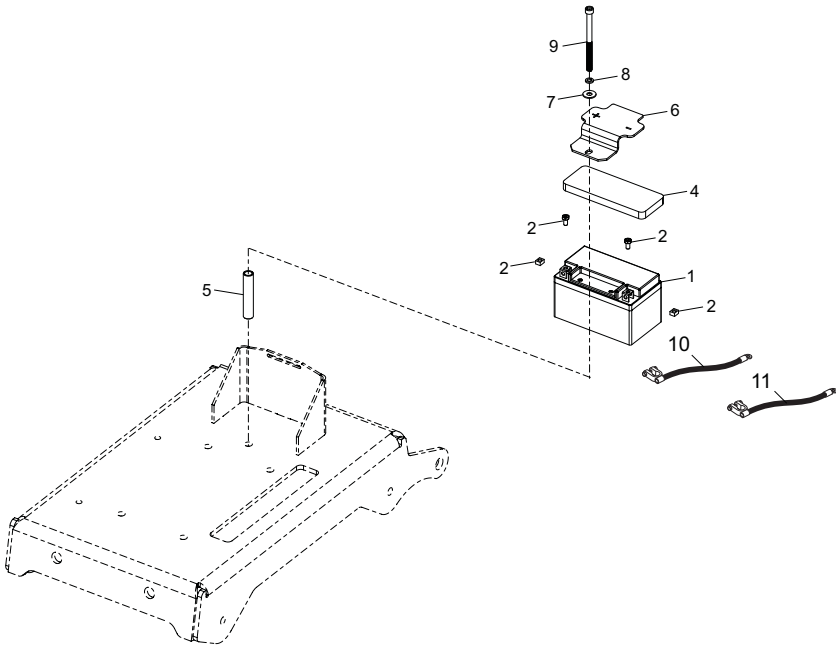

Battery Assembly

1	70/0304.....	Battery	1
2	7/6077SP	Screw & Nut Kit	1
4	161/99826	Battery Pad	1
5	161/99856	Tube Spacer	1
6	161/99827	Battery Clamp	1
7	4/8007	Washer M8	1
8	4/8003	Washer M8	1
9	7/8088	Screw .....M8 x 110.....	1
10	70/0300	Cable Battery - Positive	1
11	70/0301	Cable Battery - Negative.....	1