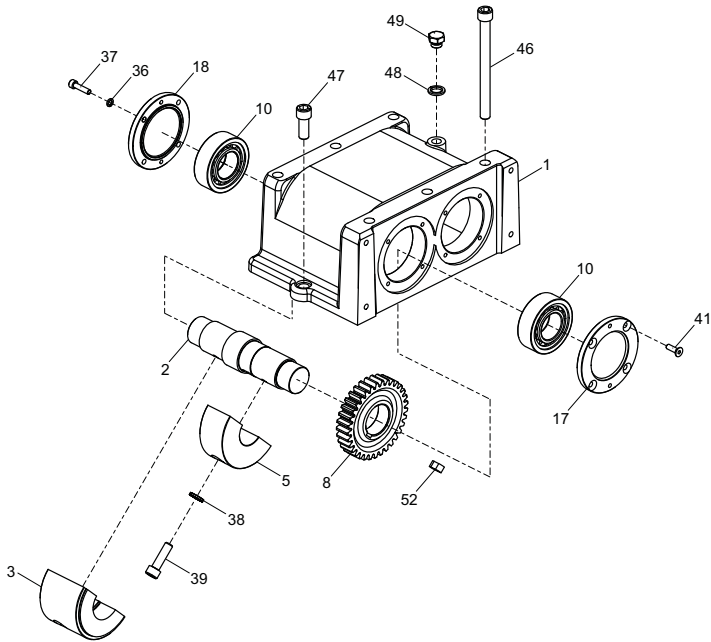

Gearbox Assembly 2 (From Serial No. 161205099050)

1	161/99677	..... Gearbox Casing	1	
2	161/99867	..... Shaft	1	
3	161/99414	..... Weight	1	
5	161/99413	..... Weight	1	
8	161/99510	..... Gear	1	
10	53/0073	..... Bearing	4	
17	161/99869	..... End Cap	1	
18	161/99864	..... End Cap	1	
36	4/6005	..... Washer	M6	8
37	7/6041	..... Screw	M6 x 25	12
38	05.3.067	..... Washer	M10	5
39	7/10048	..... Screw	M10 x 35	2
41	7/6025	..... Screw	M6 x 20	4
46	7/12024	..... Screw	M12 x 140	6
47	7/12029	..... Screw	M12 x 30	2
48	5/0011	..... Seal	1/4"	2
49	6/2018	..... Plug	1/4"	1
52	161/99512	..... Key	10 x 8 x18	1