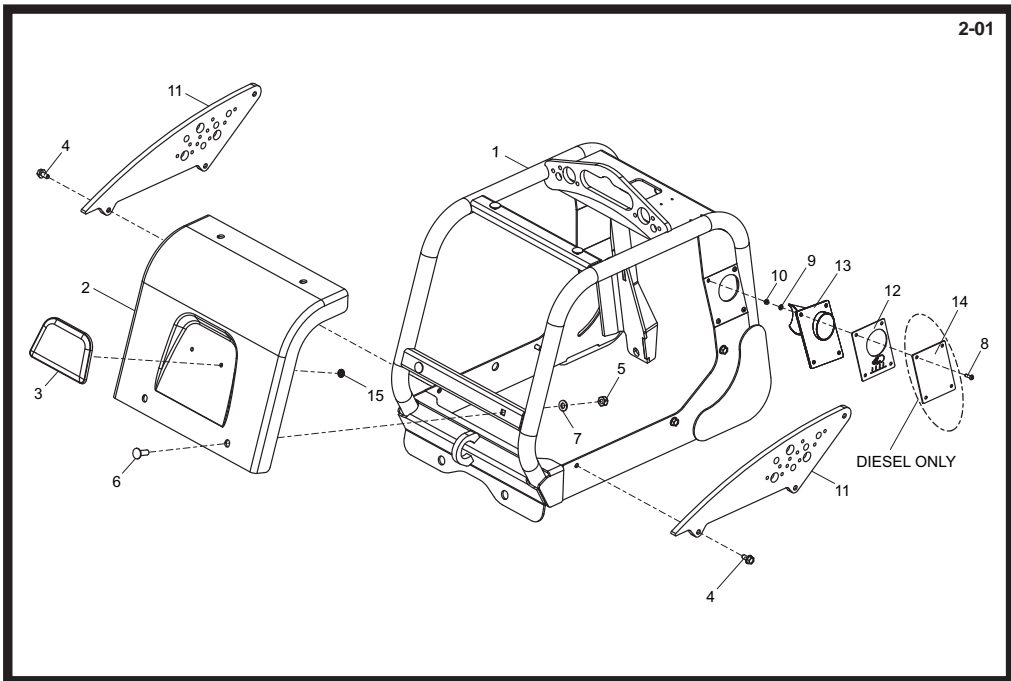

Baseplate Assembly

1	161/29400 Baseplate RPX 35/40 1
1	161/29500 Baseplate RPX 35/50 1
1	161/29600 Baseplate RPX 35/60 1
2	21/0138 Anti Vibration Mount	 4
3	02.5.019 Screw M12 x 20 4
4	4/1201 Washer M12 4
5	8/12006 Nut M12 4
6	161/99839 Spacer	 4
7	21/0400 Anti Vibration Mount	 4
8	7/10039 Screw M10 x 20 5
9	4/1008 Washer M10 1
10	7/10022 Screw M10 x 20 1
11	161/26707 Bracket	 1
12	161/99405 Foam Seal	 1
13	161/99859 Pulley	 1
14	53/0016 Bearing	 1
15	161/99750 Pin	 1
16	3/9003 Circlip	 1
17	MS22 Circlip	 1
19	60/0450 Wheel	 2
20	161/99404 Axle Wheel Kit	 2
21	4/1601 Washer M16 2
22	8/16005 Nut M16 2
23	6/0197 Adaptor	 1
24	6/2027 Blanking Plug	 1
25	91/0019 Clamp	 2
27	4/6011 Washer	 2
28	7/6024 Screw M6 x 45 2
29	161/99860 Spacer AV Mount	 4
30	4/2009 Washer M20 4
31	161/99863 Spacer 5mm 2