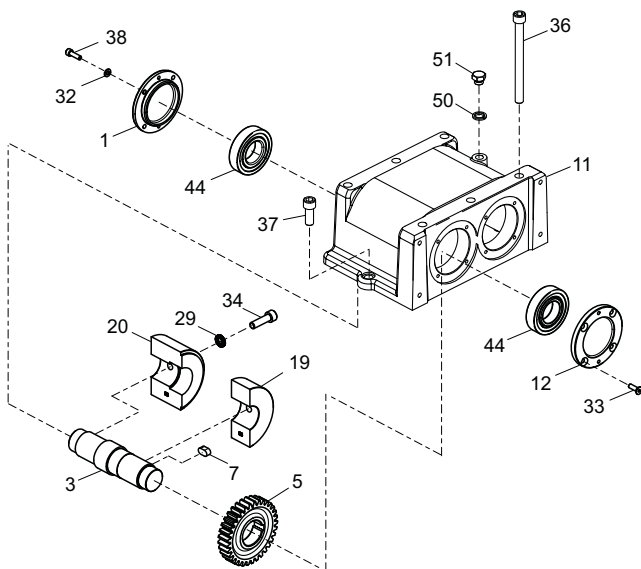

Gearbox Assembly 2 (Up To Serial No. 161205099049)

1	161/99504	End Cap	1
3	161/99507	Vibrator Shaft	1
5	161/99510	Gear	1
7	161/99512	Key	10 x 8 x 18
11	161/99677	Gearbox Case	1
12	161/99678	End Cap	1
19	161/99413	Weight	1
20	161/99414	Weight	1
29	05.3.067	Washer	M10
32	4/6005	Washer	M6
33	7/6025	Screw	M6 x 20
34	7/10048	Screw	M10 x 35
36	7/12024	Screw	M12 x 140
37	7/12029	Screw	M12 x 130
38	7/6040	Screw	M6 x 25
44	12.1.160	Bearing	2
50	5/0011	Seal	1
51	6/2018	Blanking Plug	1