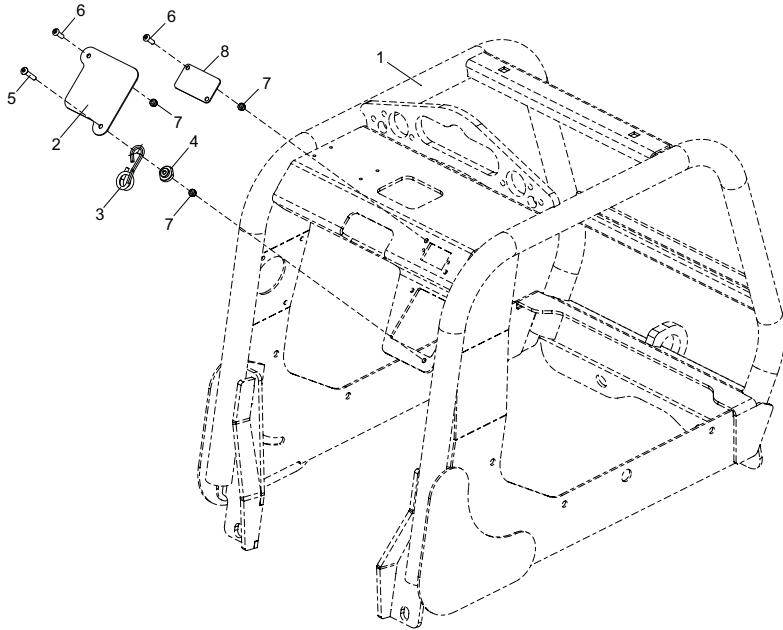

Controls_Diesel

1	161/31000.....	Frame	1
2	161/99889.....	Plate.....	1
3	3/7067.....	Clip.....	1
4	4/5011.....	Washer.....	M5 1
5	7/5009.....	Screw.....	M5 x 20..... 1
6	7/5171.....	Screw.....	M5 x 16..... 3
7	8/5003.....	Nut.....	M5 4
8	161/99882.....	Plate.....	1