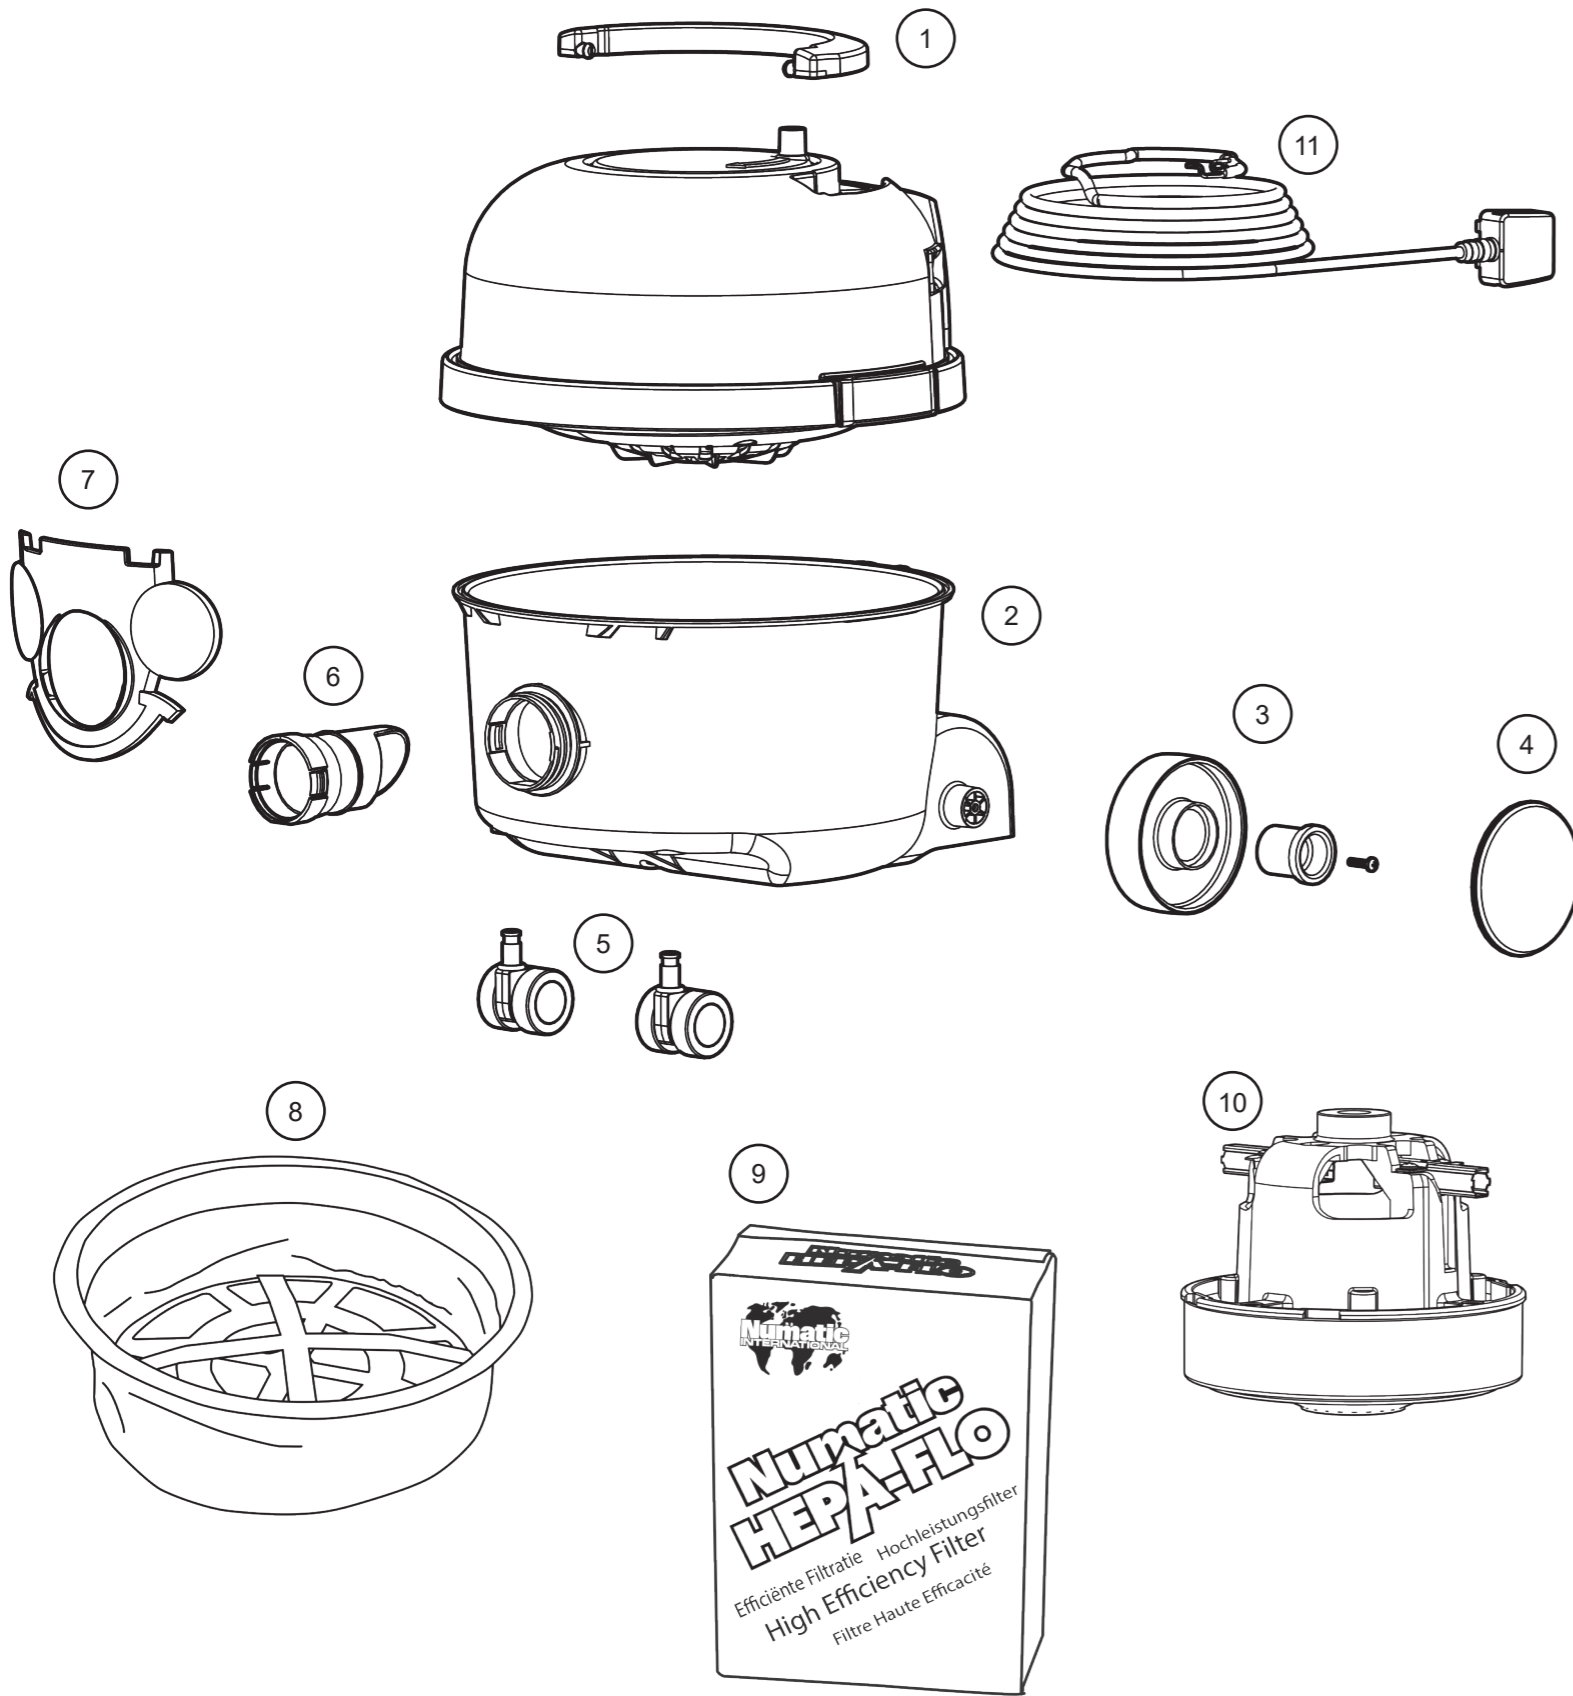

Exploded Spare Parts HVR / HET160ECO-11 (HENRY, HETTY)

Num	Description	Num			
1	Reeler handle	227120			
2	11 Inch 160 Drum with accessory with storage (RED) + Henry face	902391			
	11 Inch 160 Drum with accessory with storage (PINK) + Hetty face	902285			
3	Wheel hub for 2 shot wheel	227868			
	Henry wheel 2 shot moulding	227640			
	NO8.5/8 lynch long pozi-pan screw z/pl.plastite	219105			
4	Coloured wheel Disc (RED)	227687			
	Coloured wheel Disc (PINK)	229798			
5	40mm Twin wheel castor with PU tyre	204000			
6	Dry 11 Inch diffuser neck	237009			
7	11 Inch Henry snap face (RED)	904647			
	11 Inch Hetty snap on face (PINK)	904648			
8	11" TriTex filter (dry only use)	909560			
9	Pack of 3 NVM-1CH HepaFlo bags	909291			
	Box of 5 NVM-1CH HepaFlo bags	907076			
	Box of 10 NVM-1CH HepaFlo bags	907075			
10	230V (420W) SINGLE STAGE THRU FLOW FAN MOTOR TCO (DL1 423T)	901792			
11	10 Metre X 0.75MM X 2 Core (UK plug)	236115	11	8M X 18AWG X 2 Core cable (CSA plug)	904060
	10 Metre X 0.75MM X 2 Core (European plug)	236300		10 Metre X 0.75MM X 2 Core (South Africa plug)	236036
	10 Metre X 0.75MM X 2 Core (Swiss plug)	236047		10 Metre X 0.75MM X 2 Core (Australia plug)	236044