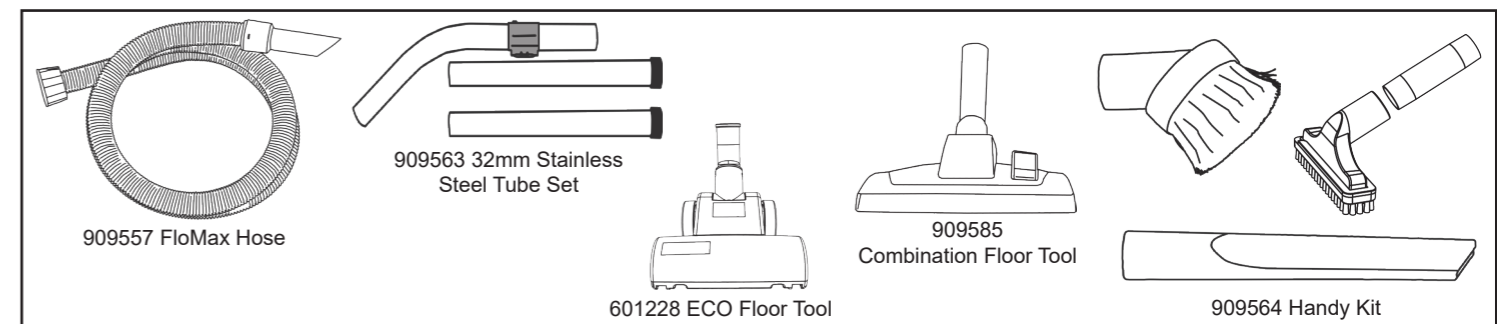

Genuine Accessories (607361 Kit HS1)

Numatic International Limited, Chard, Somerset, TA20 2GB
Telephone: 01460 68600
Fax: 01460 68458

UNITED KINGDOM: www.numatic.co.uk
NETHERLANDS: www.numatic.nl
PORTUGAL: www.numatic.pt

GERMANY: www.numatic.de
SWITZERLAND: www.numatic.ch
SPAIN: www.numatic.es

FRANCE: www.numatic.fr
SOUTH AFRICA: www.numatic.co.za

www.numatic.co.uk

Specification subject to change without prior notice
www.numatic.co.uk © Numatic International Limited

MED-000919 01/21 (A02)