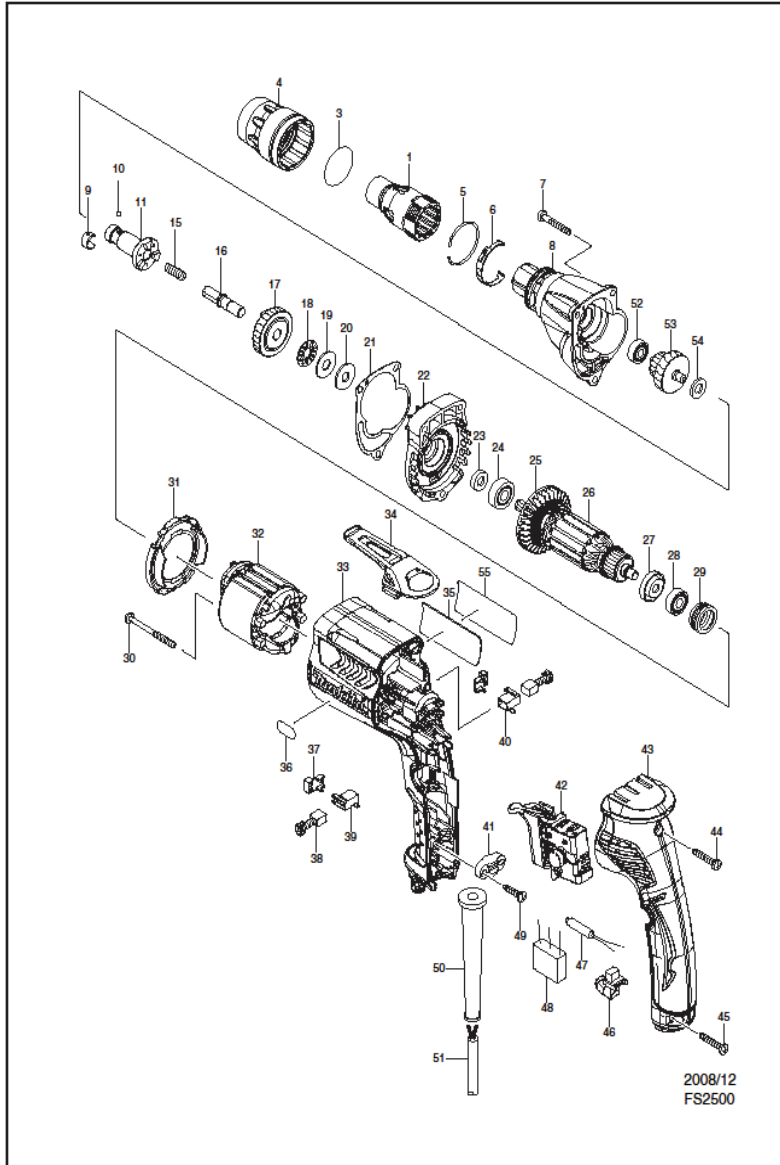

FS2500

REF.	CODE	DESCRIPTION	UNIT	LIST	REF.	CODE	DESCRIPTION	UNIT
1	450967-6	LOCATOR 5/16"	PC					
3	424235-3	SEAL RING 30	PC					
4	450881-6	LOCK RING	PC	PC				
5	233974-2	RING SPRING 33	PC					
6	232245-4	LEAF SPRING	PC					
7	266361-0	TAPPING SCREW 4X30	PC	PC				
8	158896-4	GEAR HOUSING COMP	PC	PC				
9	232050-9	LEAF SPRING	PC					
10	216001-0	STEEL BALL 3.5	PC					
11	325605-8	SPINDLE 180N	PC					
15	233126-5	COMPRESSION SPRING 6	PC	PC				
16	268231-9	COLLARED PIN 8	PC					
17	227239-2	SPUR GEAR 35-180	PC					
18	216415-3	THRUST NEEDLE GAUGE 821	PC	PC				
19	216212-7	WASHER 821	PC					
20	261111-8	URETHANE WASHER 8	PC	PC				
21	442149-4	GASKET	PC					
22	158982-1	GEAR HOUSING COVER COMPL	PC	PC				
23	451099-2	RING 7	PC					
24	210007-0	BALL BEARING 608VV	PC	PC				
25	240083-0	FAN 52	PC					
26	515760-6	ARMATURE ASSY 115V	PC	PC				
D10		INC. 23-252728						
26A	515764-8	ARMATURE ASSY 240V	PC	PC				
D10		INC. 23-252728						
27	681636-0	INSULATION WASHER	PC	PC				
28	210062-2	BALL BEARING 607ZZ	PC	PC				
29	421868-5	LABYRINTH RUBBER RING 19	PC	PC				
30	266467-4	TAPPING SCREW 4X50	PC	PC				
31	450880-8	BAFFLE PLATE	PC					
32	633690-0	FIELD 115V	PC	PC				
32	633693-4	FIELD 220-240V	PC					
33	450878-5	MOTOR HOUSING L	PC					
34	162272-6	HOOK	PC					
35	867035-2	NAME PLATE	PC					
36	808574-3	INDICATION LABEL	PC					
37	689111-0	SPACER	PC					
38	191962-4	CARBON BRUSH CB-419	PC	PC				
39	643952-8	BRUSH HOLDER	PC					
40	643953-6	BRUSH HOLDER	PC					
41	687124-5	STRAIN RELIEF	PC					
42	650614-1	SWITCH	PC					
43	158878-6	HANDLE COVER L COMPL	PC	PC				
C10	263002-9	RUBBER PIN 4	PC					
44	266374-1	TAPPING SCREW 4X25	PC	PC				
45	266374-1	TAPPING SCREW 4X25	PC	PC				
46	631938-4	LIGHT CIRCUIT	PC					
46	631939-2	LIGHT CIRCUIT	PC					
47	646122-8	CHOKE COIL	PC					
48	645253-0	NOISE SUPPRESSOR	PC	PC				
49	265995-6	TAPPING SCREW 4X18	PC	PC				
50	682566-8	CORD GUARD 10	PC					
51	665940-5	POWER SUPPLY CORD	PC	PC				
51	692502-6	POWER SUPPLY CORD	PC	PC				
52	211012-0	BALL BEARING 606ZZ	PC	PC				
53	226157-1	GEAR COMPLETE 17-39	PC	PC				
54	267017-8	FLAT WASHER 8	PC					
55	819349-5	CLEAR LABEL	PC					
56	423413-2	RUBBER PLATE	PC					
A01	784804-5	MAGNETIC SOCKET BIT 5/16-65	PC	PC				
E01	655030-2	PLUG UK TYPE 16A-4H/110V	PC	PC				
E02	654091-9	NON-INSULATED TERMINAL	PC	PC				