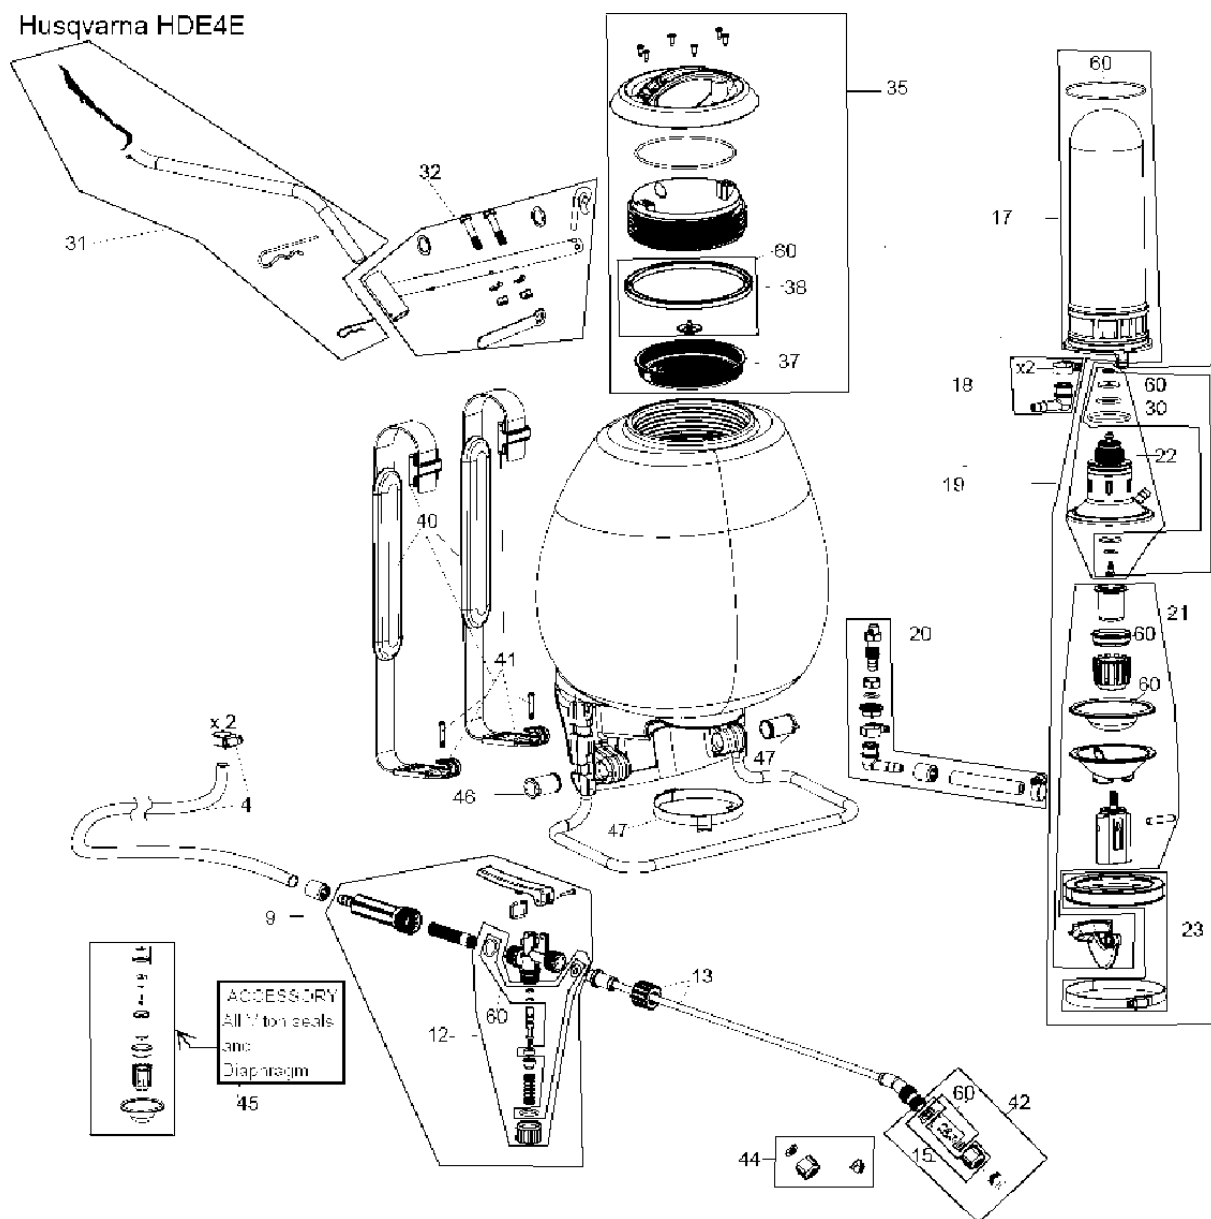

SPARE PARTS LIST

SPRAYERS

HDE4E, 2013-10

Husqvarna HDE4E

PRODUCT COMPLETE

HDE4E, 2013-10

Ref	Part No	Description	Remark	QTY KIT
4	574 15 17-01	HOSE		
9	574 15 22-01	COMP SPRAY PISTOL WBUILTNFILTE		
12	574 15 23-01	SPINDLE SET		
13	574 15 26-01	BRASS SPRAY WAND 20"		
15	574 15 27-01	NOZZLE HOLDER		
16	585 83 03-01	GREASE		
17	585 83 03-02	PRESSURE CHAMBER		
18	574 15 16-01	90 DEGREE FITTING & CLAMP		
19	577 11 94-01	MODULE		
20	585 82 96-05	HOSE ASSY		
21	585 82 96-06	HOLDER		
22	585 82 96-07	CYLINDER		
23	585 83 03-03	CLAMP ASSY		
30	585 83 03-04	PUMP KIT		
31	574 15 04-01	PUMP HANDLE (FOLD-BACK TYPE)		
32	585 83 03-05	PUMP LEVER		
35	585 82 96-12	CAP ASSY		
37	585 83 03-06	STRAINER		
38	574 14 93-01	SEAL		
40	585 83 03-08	STRAP		
41	585 83 03-09	BUCKLE		
42	574 15 28-01	ADJ BRASS NOZZLE WITH HOLDER		
44	574 15 39-01	PLASTIC SPRAY TIP SET (2-8004)		
45	585 82 96-13	DIAPHRAGM ASSY		
46	574 14 95-01	NYLON BEARING		
60	585 82 96-16	SEAL KIT		