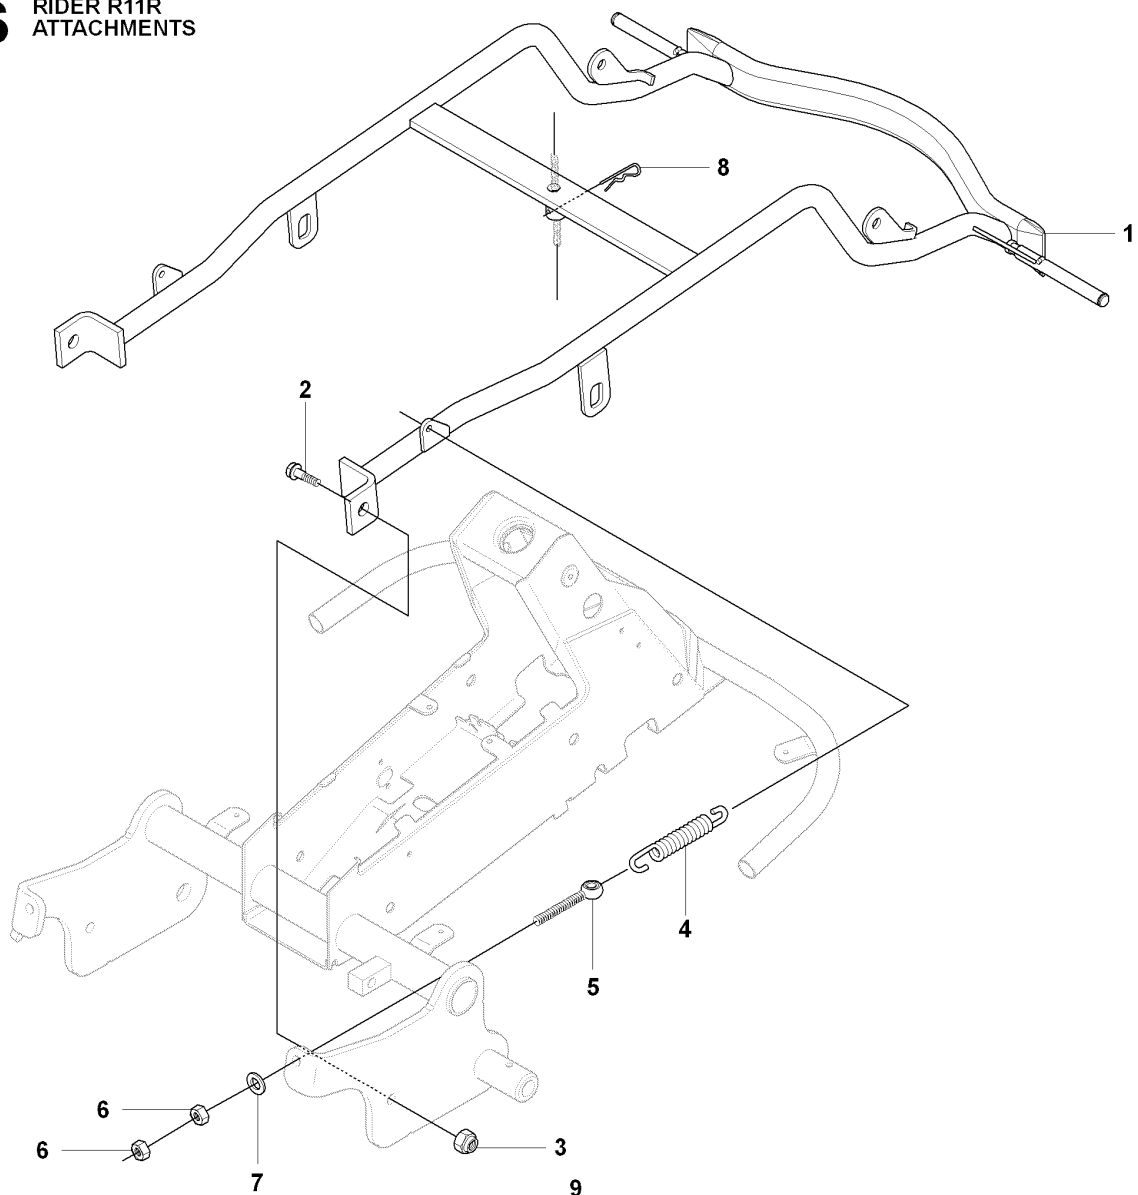

S RIDER R11R
ATTACHMENTS

ATTACHMENTS

RIDER 11 R, 966830401, 2009-04

Ref	Part No	Description	Remark	QTY KIT
1	504 79 41-01	EQUIPMENT FRAME		1
2	506 89 58-01	COLLAR SCREW		2
3	732 25 22-01	HEXAGON LOCKING NUT		2
4	506 67 19-01	SPRING		2
5	506 83 77-01	RING BOLT		2
6	731 23 20-51	HEXAGON NUT		4
7	734 11 72-01	WASHER		2
8	506 96 66-01	HAIR PIN COTTER		1
9	544 43 79-05	CUTTING DECK		1