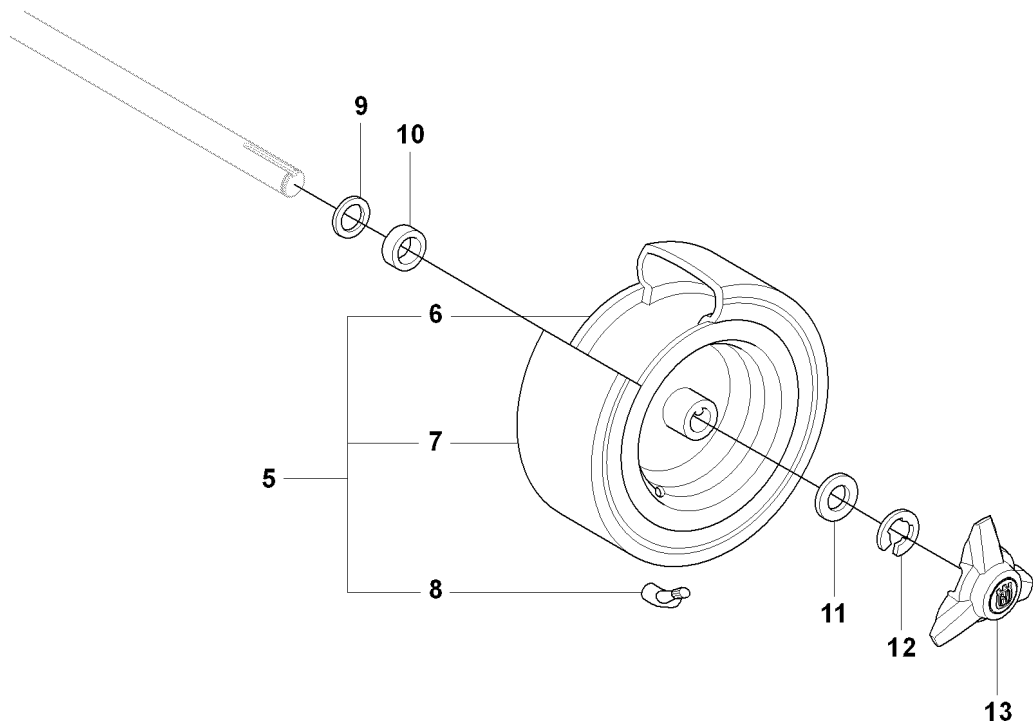

Q RIDER R11R
WHEELS & TIRES

WHEELS & TIRES

RIDER 11 R, 966830401, 2009-04

Ref	Part No	Description	Remark	QTY KIT
1	544 12 62-01	WHEEL		2
2	544 11 43-01	RIM		1
3	535 46 00-01	TYRE		1
4	506 57 43-01	VALVE ASSY		1
5	544 12 63-01	WHEEL		2
6	544 11 42-01	RIM		1
7	535 46 00-01	TYRE		1
8	506 57 43-01	VALVE ASSY		1
9	506 50 48-03	WASHER		2
10	506 59 62-01	SPACING SLEEVE		2
11	506 50 48-05	WASHER		4
12	506 89 90-01	E-CLIP		4
13	544 35 35-01	HUB CAP		2
14	544 35 35-02	HUB CAP		2