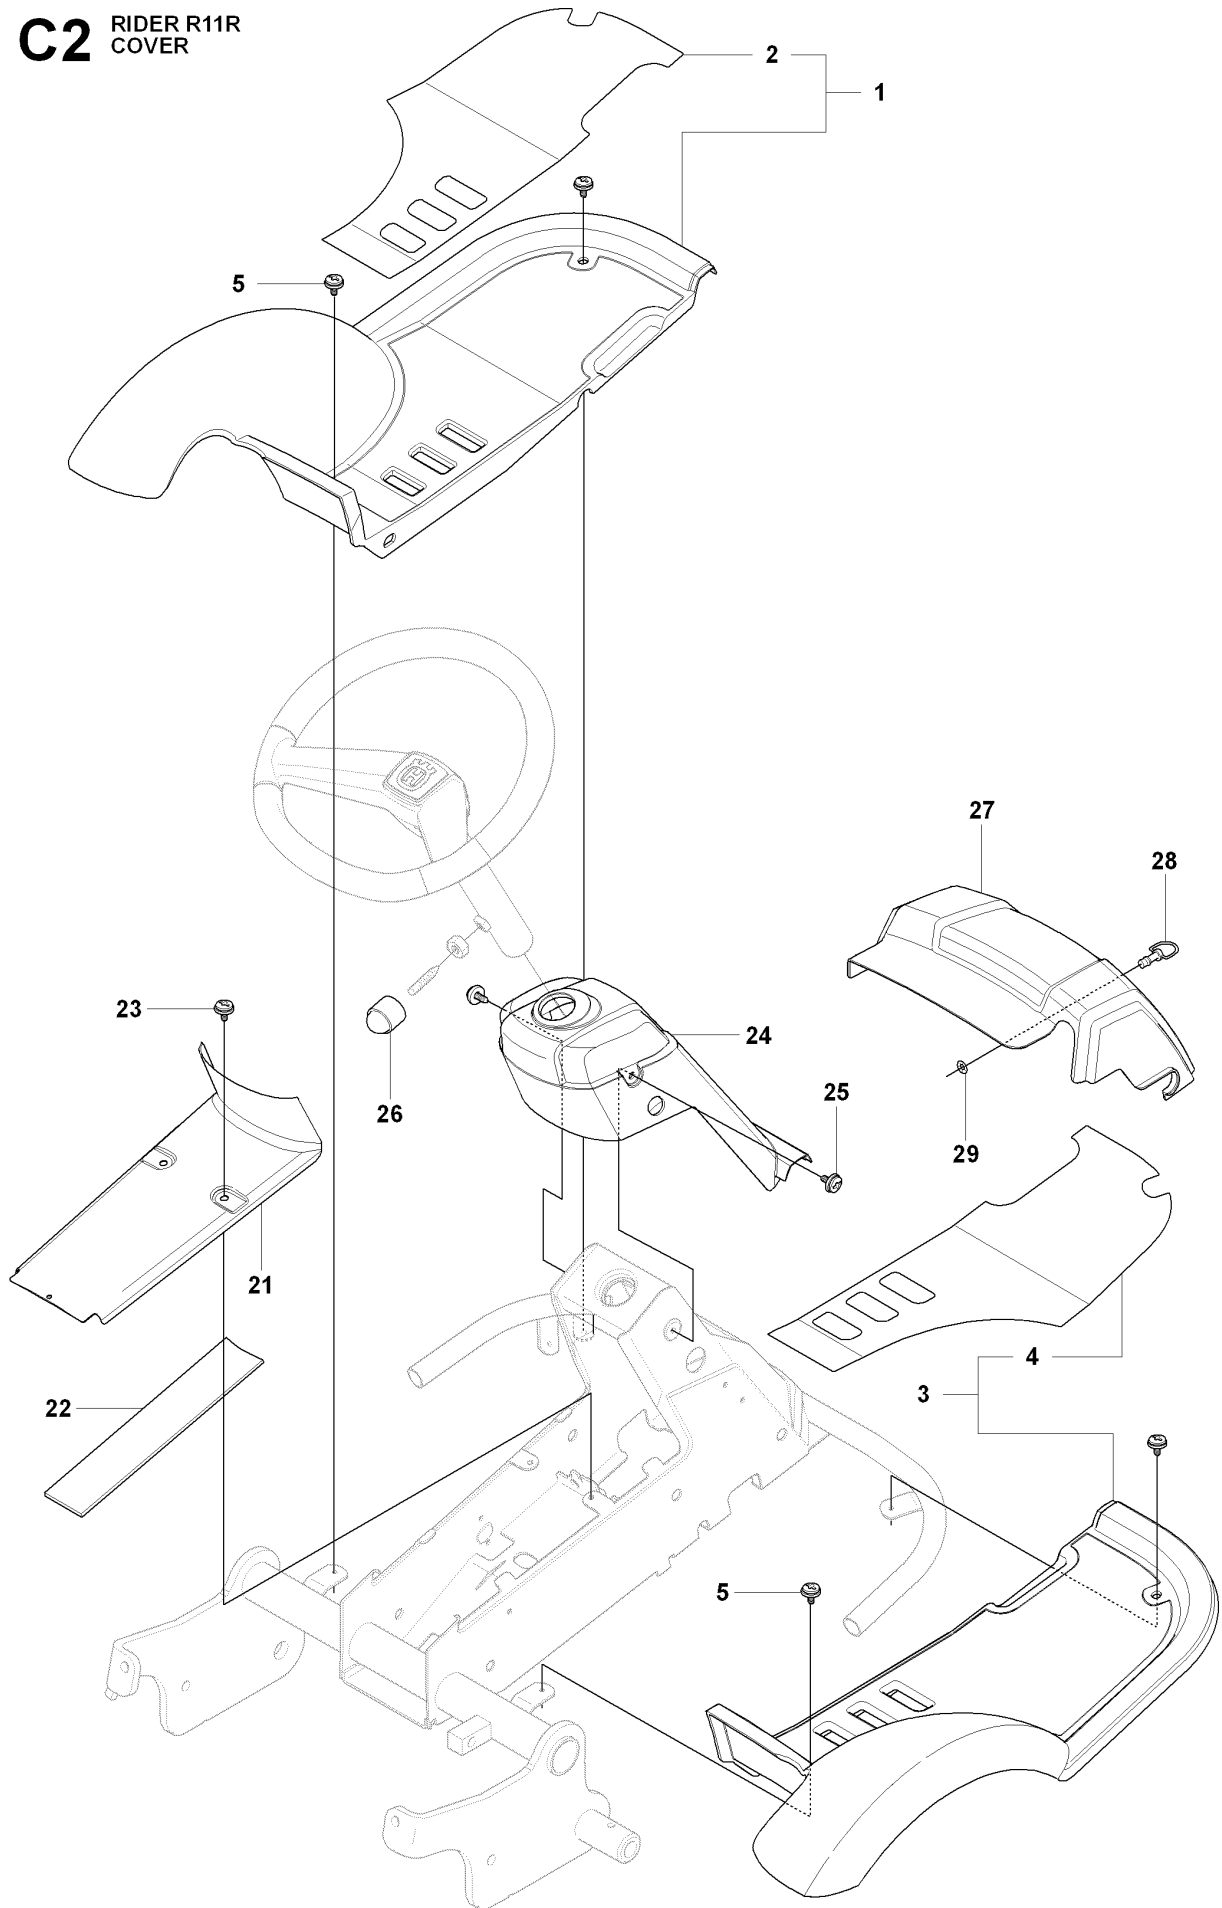

SPARE PARTS LIST

RIDERS

RIDER 11 R, 966830401, 2009-04

A RIDER R11R
SEAT, TS2500

SEAT

RIDER 11 R, 966830401, 2009-04

Ref	Part No	Description	Remark	QTY KIT
1	544 32 85-03	SEAT BRACKET		1
2	506 91 53-01	COMPRESSION SPRING		1
3	734 11 74-41	WASHER		1
4	725 24 93-71	SCREW EHHM		1
5	544 43 33-01	SEAT		1
6	506 56 55-01	JUSTERVRED		2
7	506 56 53-01	BUSHING		2
8	734 11 64-41	WASHER		2
9	506 55 63-01	SCREW UNC		2
10	506 50 99-01	SHAFT		1
11	735 31 12-00	CIRCLIP		1
12	506 66 88-01	SPRING COTTER		1

C1 RIDER R11R
COVER

HOOD

RIDER 11 R, 966830401, 2009-04

Ref	Part No	Description	Remark	QTY KIT
6	544 24 76-01	ENGINE HOOD ASSY		1
7	544 24 77-01	HINGE		1
8	544 24 77-02	HINGE		1
9	722 79 54-02	RIVET		6
10	544 24 78-01	ENGINE HOOD ASSY		1
11	506 59 95-01	BUTTON		1
12	506 59 96-01	GUMMISTROPP		1
19	544 37 39-01	COVER		1
20	544 40 05-01	SCREW		2

C2 RIDER R11R
COVER

COVER

RIDER 11 R, 966830401, 2009-04

Ref	Part No	Description	Remark	QTY KIT
1	544 89 59-01	FOOT PLATE		1
2	544 24 84-01	MAT		1
3	544 89 59-02	FOOT PLATE		1
4	544 24 84-02	MAT		1
5	544 40 05-01	SCREW		4
21	544 23 92-01	COVER		1
22	544 42 75-01	MAT		1
23	544 40 05-01	SCREW		2
24	544 32 65-02	COVER		1
25	544 40 05-01	SCREW		2
26	544 43 32-01	PROTECTIVE COVER		1
27	544 37 42-03	UNIT COVER		1
28	525 39 06-01	LOCK		1
29	506 96 36-01	WASHER		1