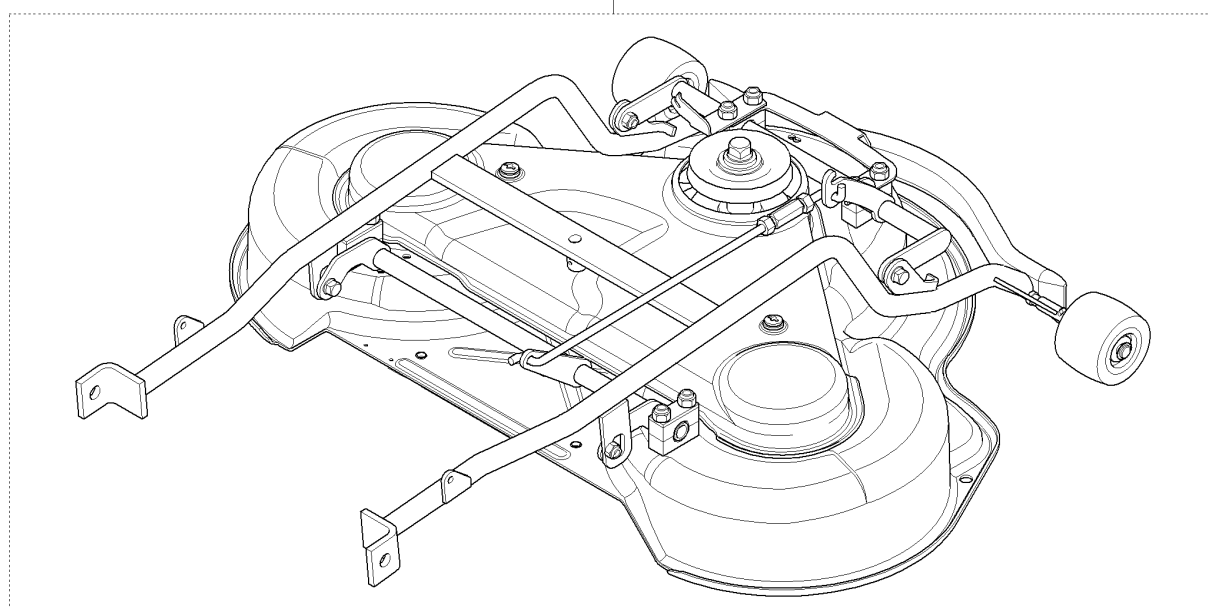

S RIDER R11R
ATTACHMENTS

ATTACHMENTS

RIDER 11 R, 966830401, 2009-04

Ref	Part No	Description	Remark	QTY KIT
1	504 79 41-01	EQUIPMENT FRAME		1
2	506 89 58-01	COLLAR SCREW		2
3	732 25 22-01	HEXAGON LOCKING NUT		2
4	506 67 19-01	SPRING		2
5	506 83 77-01	RING BOLT		2
6	731 23 20-51	HEXAGON NUT		4
7	734 11 72-01	WASHER		2
8	506 96 66-01	HAIR PIN COTTER		1
9	544 43 79-05	CUTTING DECK		1