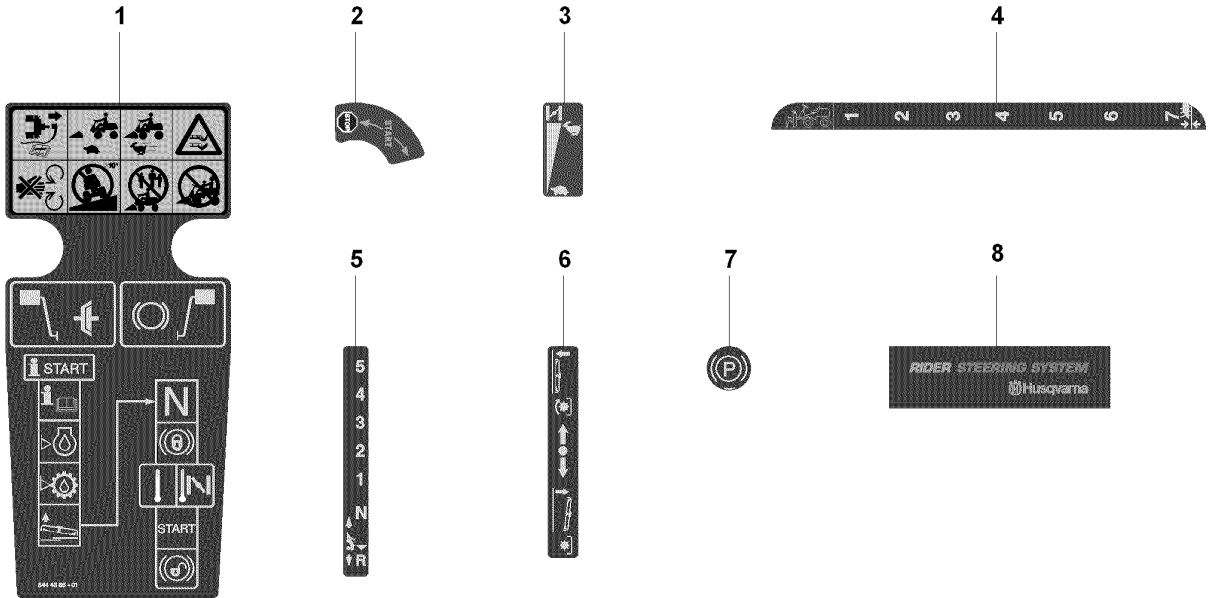

R RIDER R11R
DECALS

DECALS

RIDER 11 R, 966830401, 2009-04

Ref	Part No	Description	Remark	QTY KIT
1	544 43 85-01	LABEL		1
2	544 43 87-01	LABEL		1
3	544 43 88-01	LABEL		1
4	544 43 90-01	LABEL		1
5	544 43 91-01	LABEL		1
6	544 43 92-01	LABEL		1
7	506 58 45-01	LABEL		1
8	544 83 36-01	LABEL		1
9	505 21 77-01	LABEL		1
10	544 39 11-02	LABEL		1
11	505 50 63-01	LABEL		1
12	505 50 63-02	LABEL		1