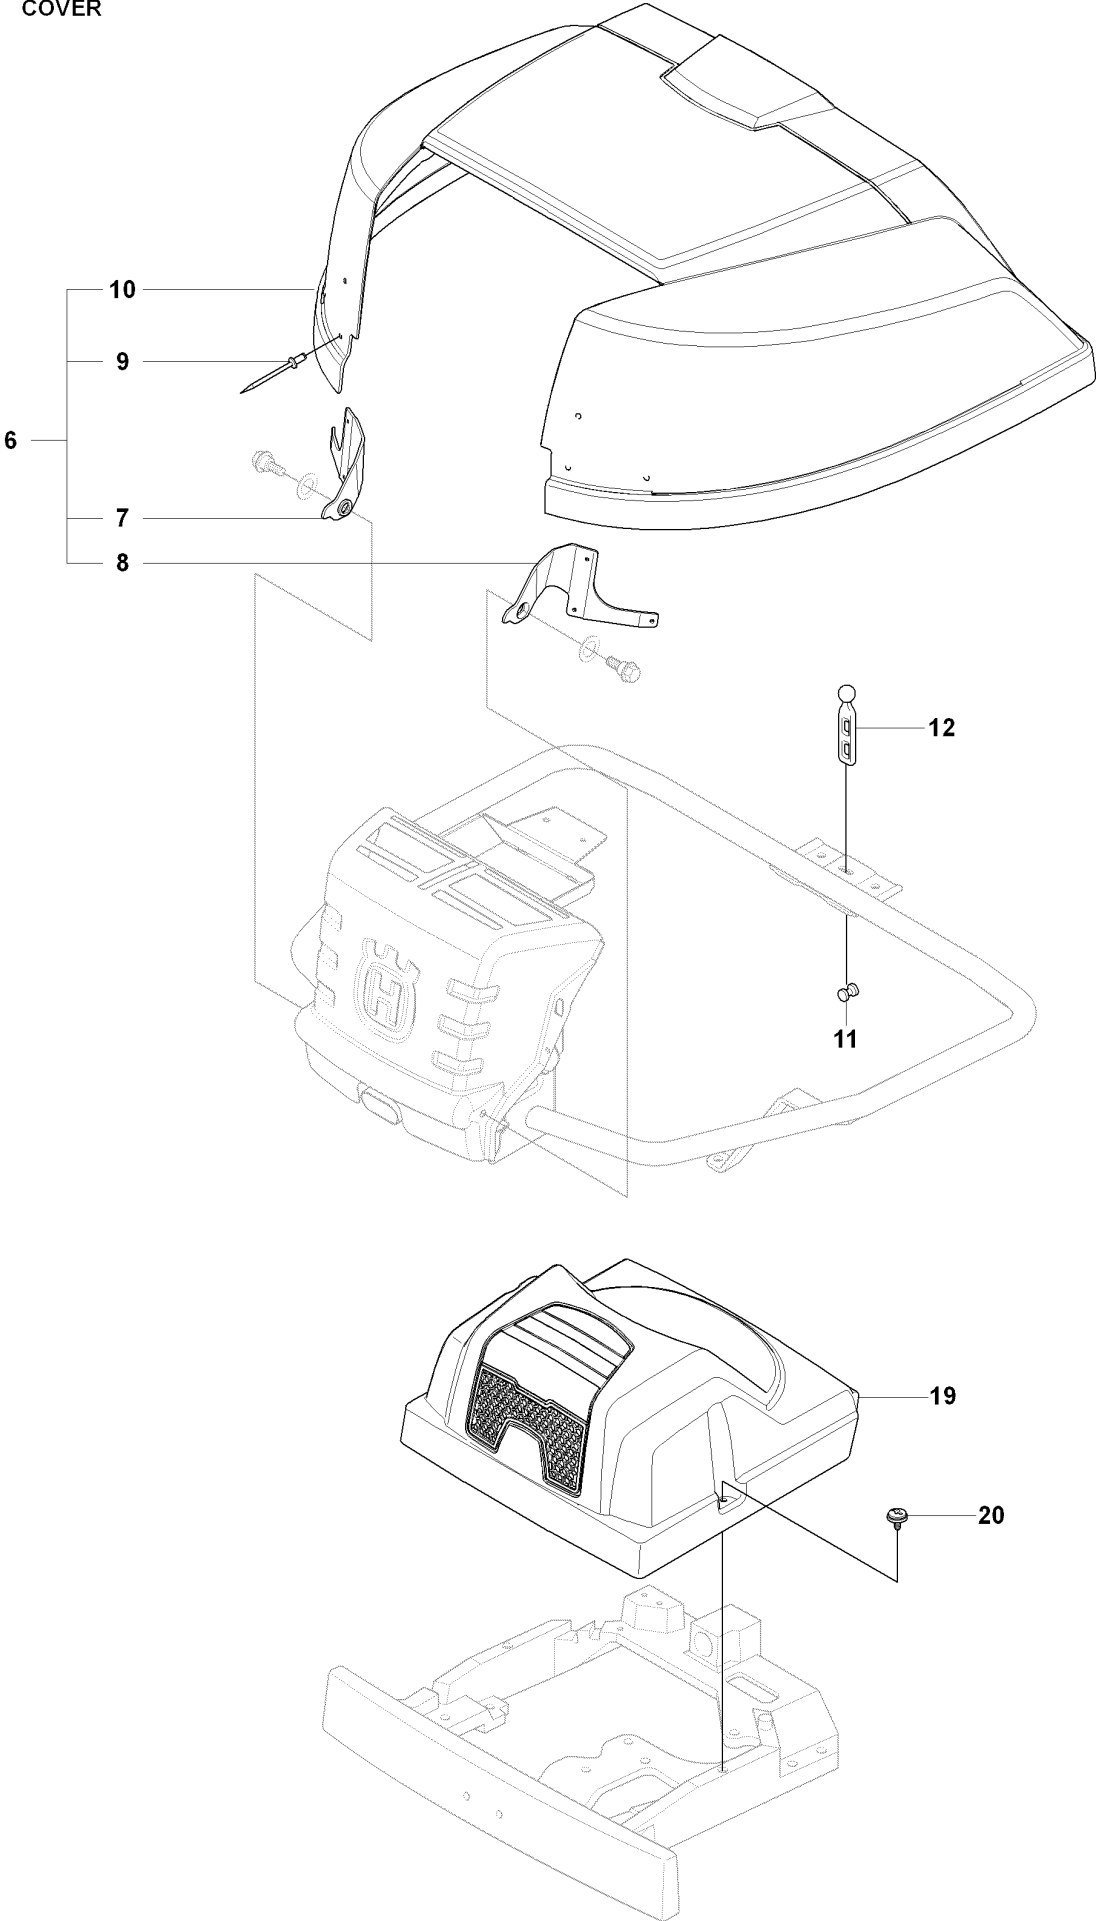

SPARE PARTS LIST

RIDERS

RIDER 11 R, 966830401, 2009-04

A RIDER R11R
SEAT, TS2500

SEAT

RIDER 11 R, 966830401, 2009-04

Ref	Part No	Description	Remark	QTY KIT
1	544 32 85-03	SEAT BRACKET		1
2	506 91 53-01	COMPRESSION SPRING		1
3	734 11 74-41	WASHER		1
4	725 24 93-71	SCREW EHHM		1
5	544 43 33-01	SEAT		1
6	506 56 55-01	JUSTERVRED		2
7	506 56 53-01	BUSHING		2
8	734 11 64-41	WASHER		2
9	506 55 63-01	SCREW UNC		2
10	506 50 99-01	SHAFT		1
11	735 31 12-00	CIRCLIP		1
12	506 66 88-01	SPRING COTTER		1

C1 RIDER R11R
COVER

HOOD

RIDER 11 R, 966830401, 2009-04

Ref	Part No	Description	Remark	QTY KIT
6	544 24 76-01	ENGINE HOOD ASSY		1
7	544 24 77-01	HINGE		1
8	544 24 77-02	HINGE		1
9	722 79 54-02	RIVET		6
10	544 24 78-01	ENGINE HOOD ASSY		1
11	506 59 95-01	BUTTON		1
12	506 59 96-01	GUMMISTROPP		1
19	544 37 39-01	COVER		1
20	544 40 05-01	SCREW		2

C2 RIDER R11R
COVER

COVER

RIDER 11 R, 966830401, 2009-04

Ref	Part No	Description	Remark	QTY KIT
1	544 89 59-01	FOOT PLATE		1
2	544 24 84-01	MAT		1
3	544 89 59-02	FOOT PLATE		1
4	544 24 84-02	MAT		1
5	544 40 05-01	SCREW		4
21	544 23 92-01	COVER		1
22	544 42 75-01	MAT		1
23	544 40 05-01	SCREW		2
24	544 32 65-02	COVER		1
25	544 40 05-01	SCREW		2
26	544 43 32-01	PROTECTIVE COVER		1
27	544 37 42-03	UNIT COVER		1
28	525 39 06-01	LOCK		1
29	506 96 36-01	WASHER		1