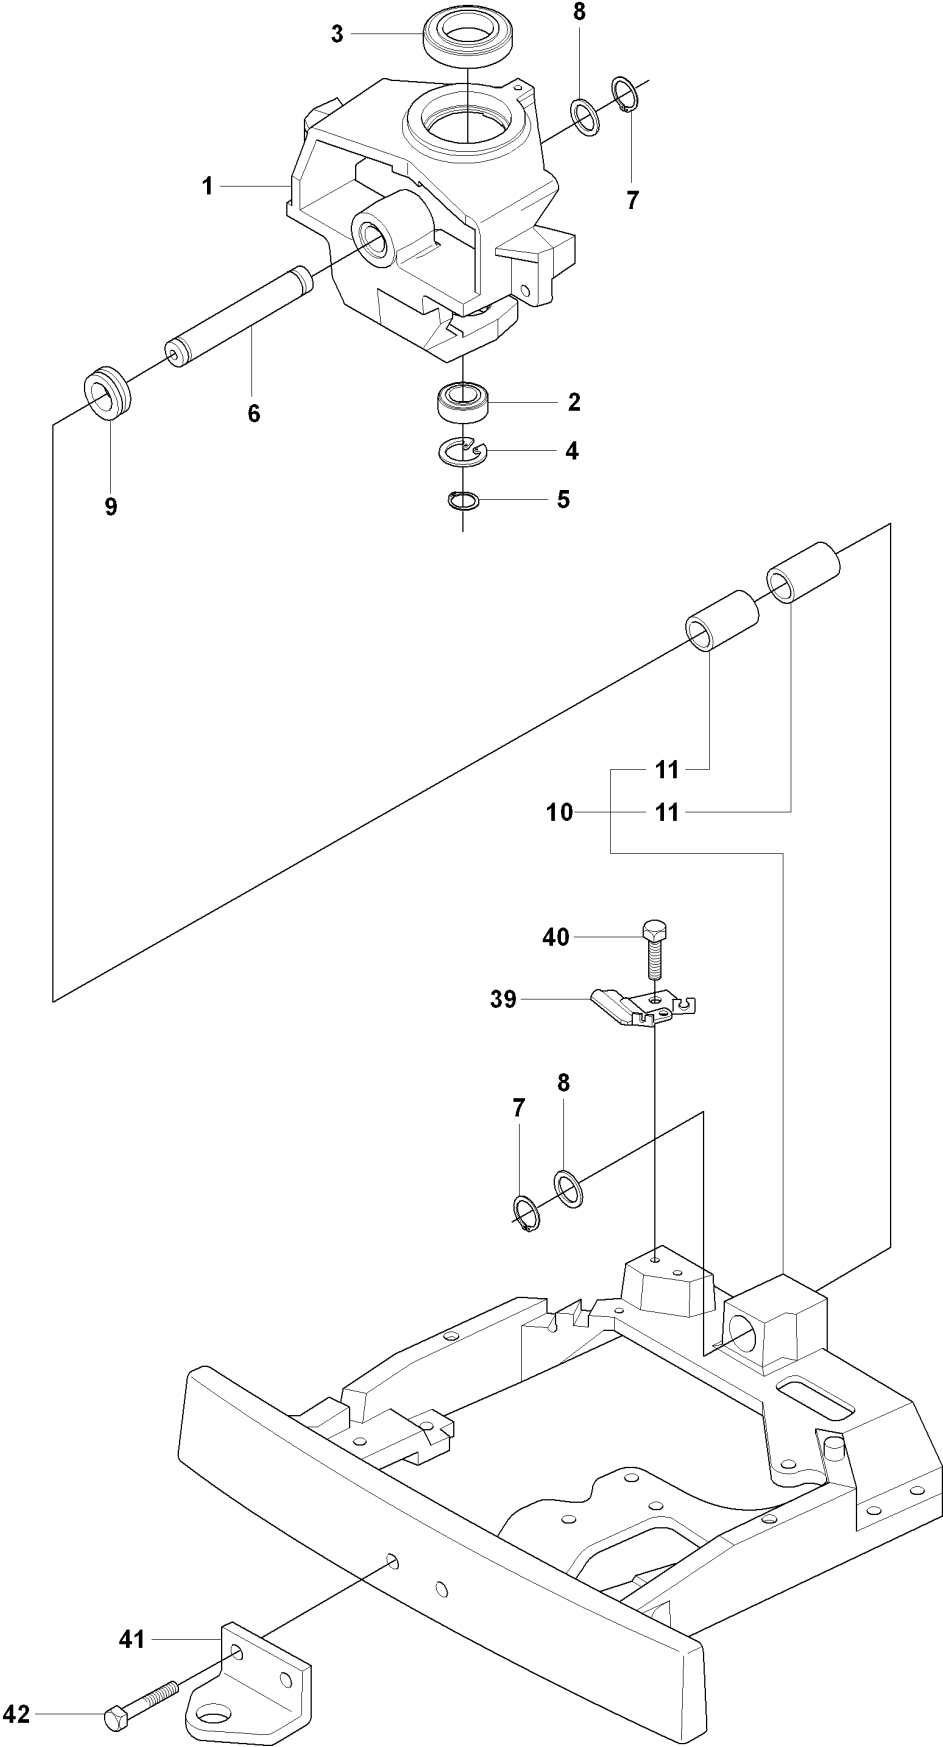

J1 RIDER R11R
CHASSIS, REAR

TRANSMISSION

RIDER 11 R, 966830401, 2009-04

Ref	Part No	Description	Remark	QTY KIT
1	506 98 58-03	SPINDLE		1
2	738 21 05-04	BALL BEARING		1
3	738 21 10-04	BALL BEARING		1
4	735 31 40-10	CIRCLIP		1
5	735 31 26-00	CIRCLIP		1
6	506 98 59-01	SWING AXLE		1
7	735 31 26-00	CIRCLIP		2
8	506 77 34-01	WASHER		2
9	740 68 14-21	V-RING		1
10	535 40 60-01	BRACKET		1
11	506 98 61-02	GLIDLAGER		2
39	506 57 52-01	WIRE HOLDER		1
40	725 23 66-51	HEXAGONAL SCREW M6X12		2
41	506 88 99-01	HITCH		1
42	725 24 93-71	SCREW EHHM		2