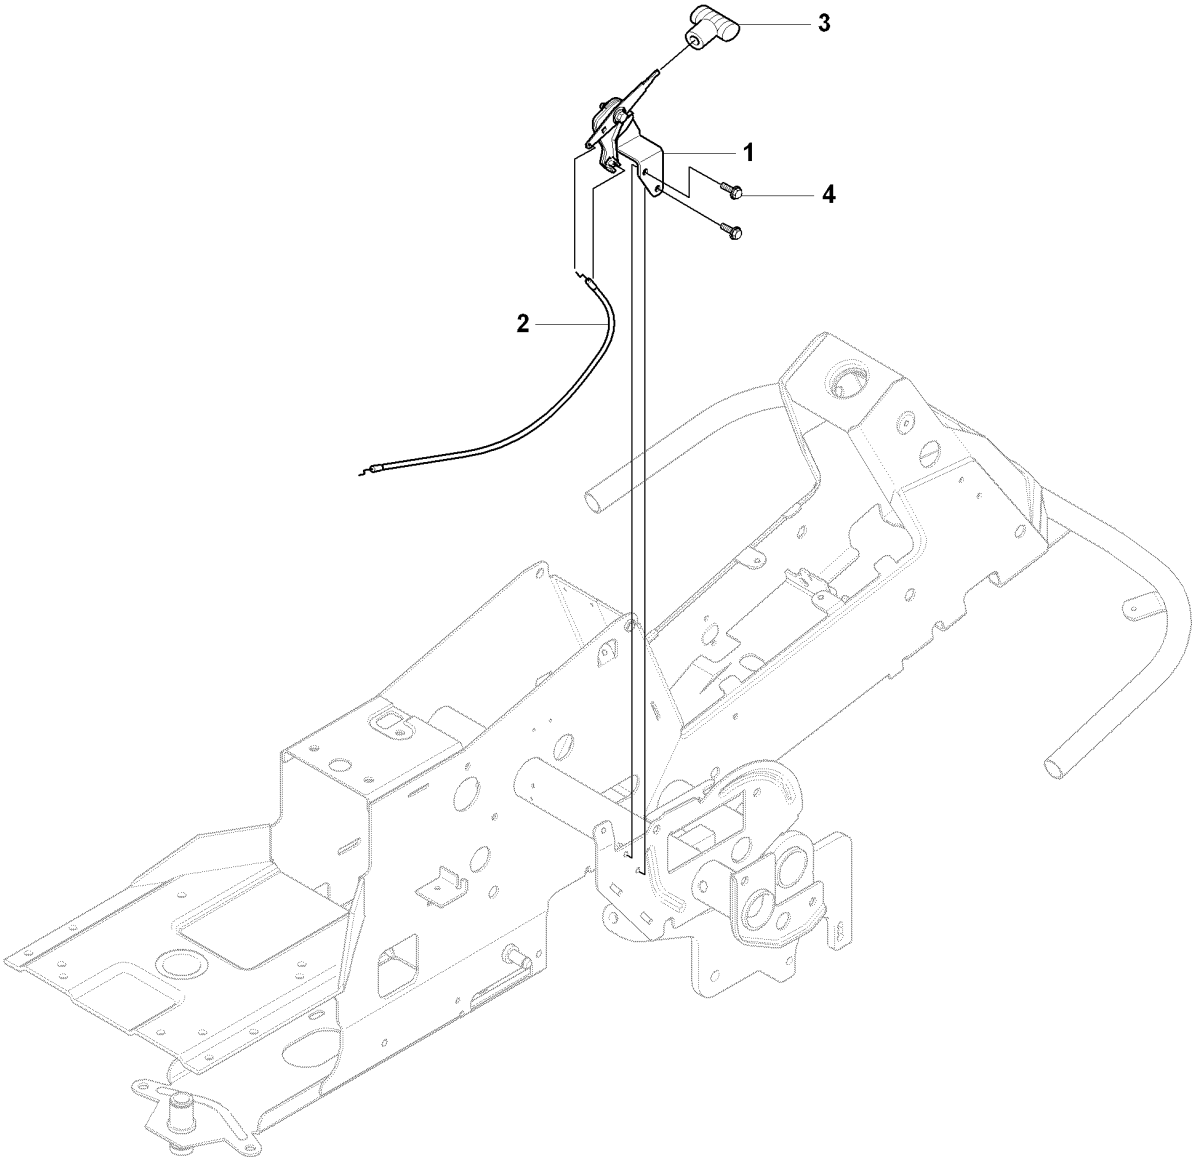

L RIDER R11R
CONTROLS

CONTROLS

RIDER 11 R, 966830401, 2009-04

Ref	Part No	Description	Remark	QTY KIT
1	544 30 15-01	THROTTLE CONTROL ASSY		1
2	544 30 17-01	WIRE		1
3	506 88 91-01	KNOB		1
4	725 23 64-61	SCREW EHHFT		2