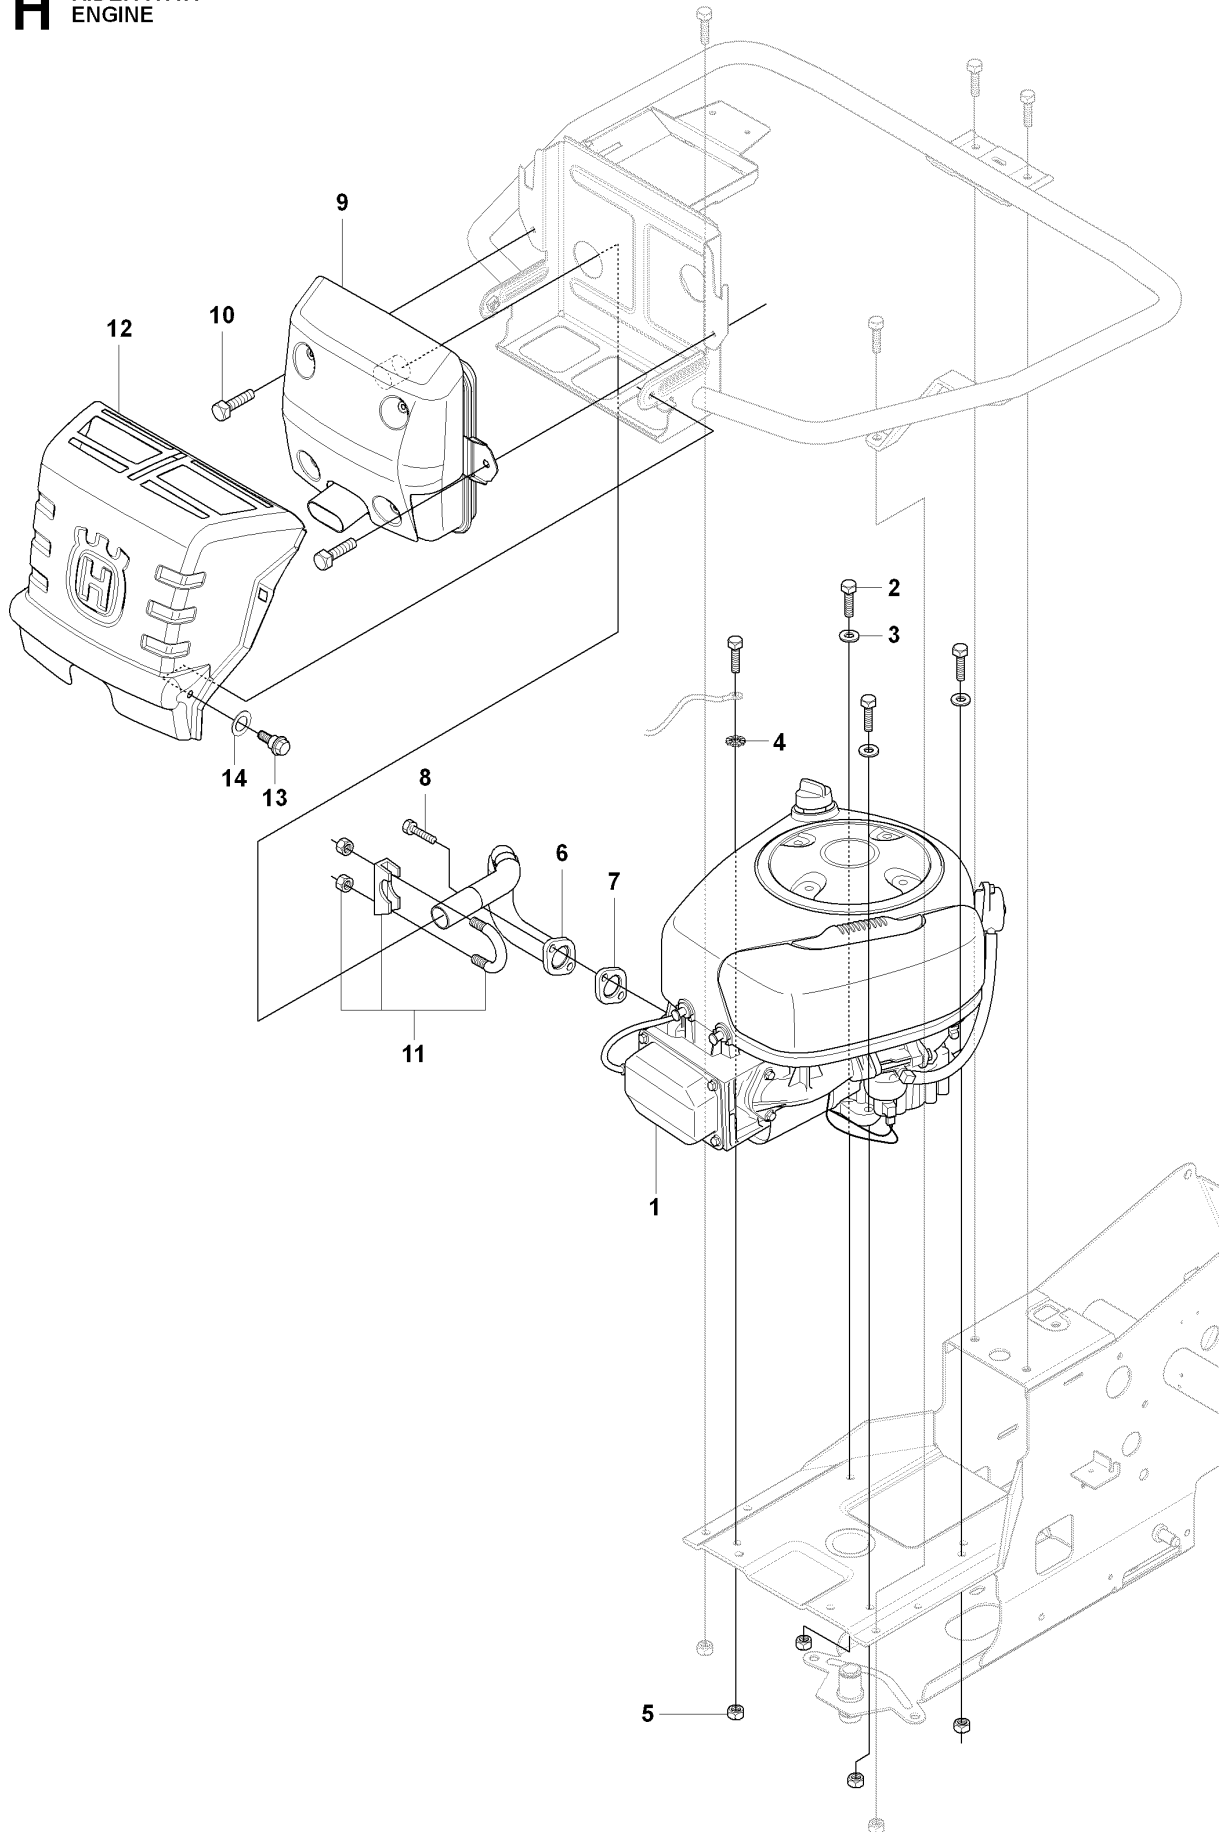

H RIDER R11R
ENGINE

ENGINE

RIDER 11 R, 966830401, 2009-04

Ref	Part No	Description	Remark	QTY KIT
1	535 44 07-01	MOTOR		1
2	725 24 57-51	SCREW		4
3	734 11 64-01	WASHER		3
4	735 21 64-00	LOCKWASHER		1
5	732 21 18-01	LOCK NUT		4
6	535 50 06-01	EXHAUST PIPE ASSY		1
7	506 91 45-01	GASKET		1
8	506 55 63-01	SCREW UNC		2
9	544 33 57-01	MUFFLER ASSY		1
10	725 23 64-61	SCREW EHHFT		2
11	506 66 84-01	CLAMP ASSY		1
12	544 24 83-01	HEAT PROTECTOR		1
13	506 59 74-01	SCREW EHHFM		2
14	506 83 94-01	SPRING WASHER		2