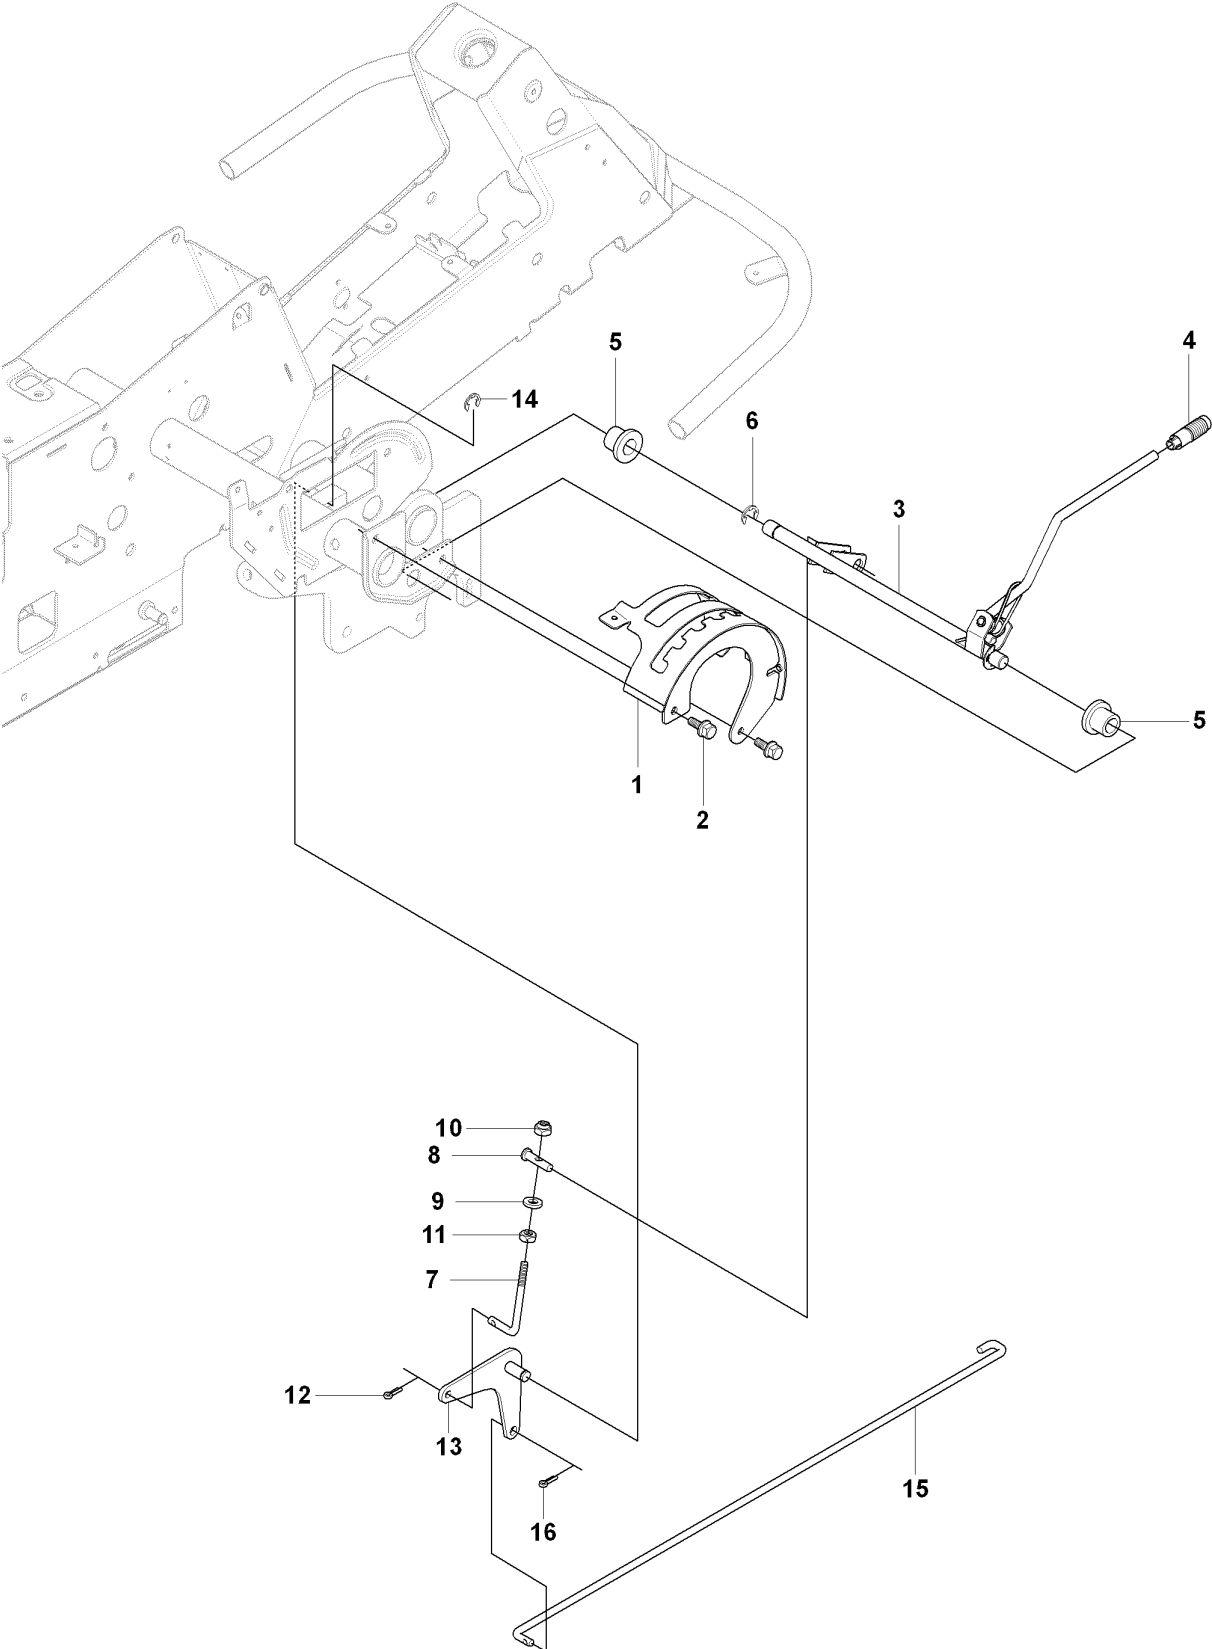

C2 RIDER R11R
COVER

COVER

RIDER 11 R, 966830401, 2009-04

Ref	Part No	Description	Remark	QTY KIT
1	544 89 59-01	FOOT PLATE		1
2	544 24 84-01	MAT		1
3	544 89 59-02	FOOT PLATE		1
4	544 24 84-02	MAT		1
5	544 40 05-01	SCREW		4
21	544 23 92-01	COVER		1
22	544 42 75-01	MAT		1
23	544 40 05-01	SCREW		2
24	544 32 65-02	COVER		1
25	544 40 05-01	SCREW		2
26	544 43 32-01	PROTECTIVE COVER		1
27	544 37 42-03	UNIT COVER		1
28	525 39 06-01	LOCK		1
29	506 96 36-01	WASHER		1

C3 RIDER R11R
COVER

COVER

RIDER 11 R, 966830401, 2009-04

Ref	Part No	Description	Remark	QTY KIT
13	535 50 25-01	CONTROL COVER		1
14	544 40 05-01	SCREW		1
15	544 33 21-03	CONTROL COVER		1
16	544 33 22-01	COVER		1
17	535 42 91-01	SPRING NUT		1
18	544 40 05-01	SCREW		4

D RIDER R11R
HEIGHT ADJUSTMENT

HEIGHT ADJUSTMENT

RIDER 11 R, 966830401, 2009-04

Ref	Part No	Description	Remark	QTY KIT
1	535 50 14-01	CONTROL PLATE		1
2	506 57 01-03	SCREW EHHFM		2
3	504 73 45-01	ADJUSTER		1
4	506 54 20-01	HANDLE		1
5	506 55 43-01	BEARING		2
6	735 31 22-20	E-CLIP		1
7	506 90 82-01	HEIGHT ROD		1
8	506 78 46-01	PEN		1
9	734 11 72-01	WASHER		1
10	732 21 18-01	LOCK NUT		1
11	731 23 18-01	HEXAGON NUT		1
12	721 61 83-01	SPLIT PIN		1
13	544 22 77-01	LINK		1
14	735 31 15-20	E-CLIP		1
15	544 22 70-01	CONNECTION ROD		1
16	721 61 83-01	SPLIT PIN		1