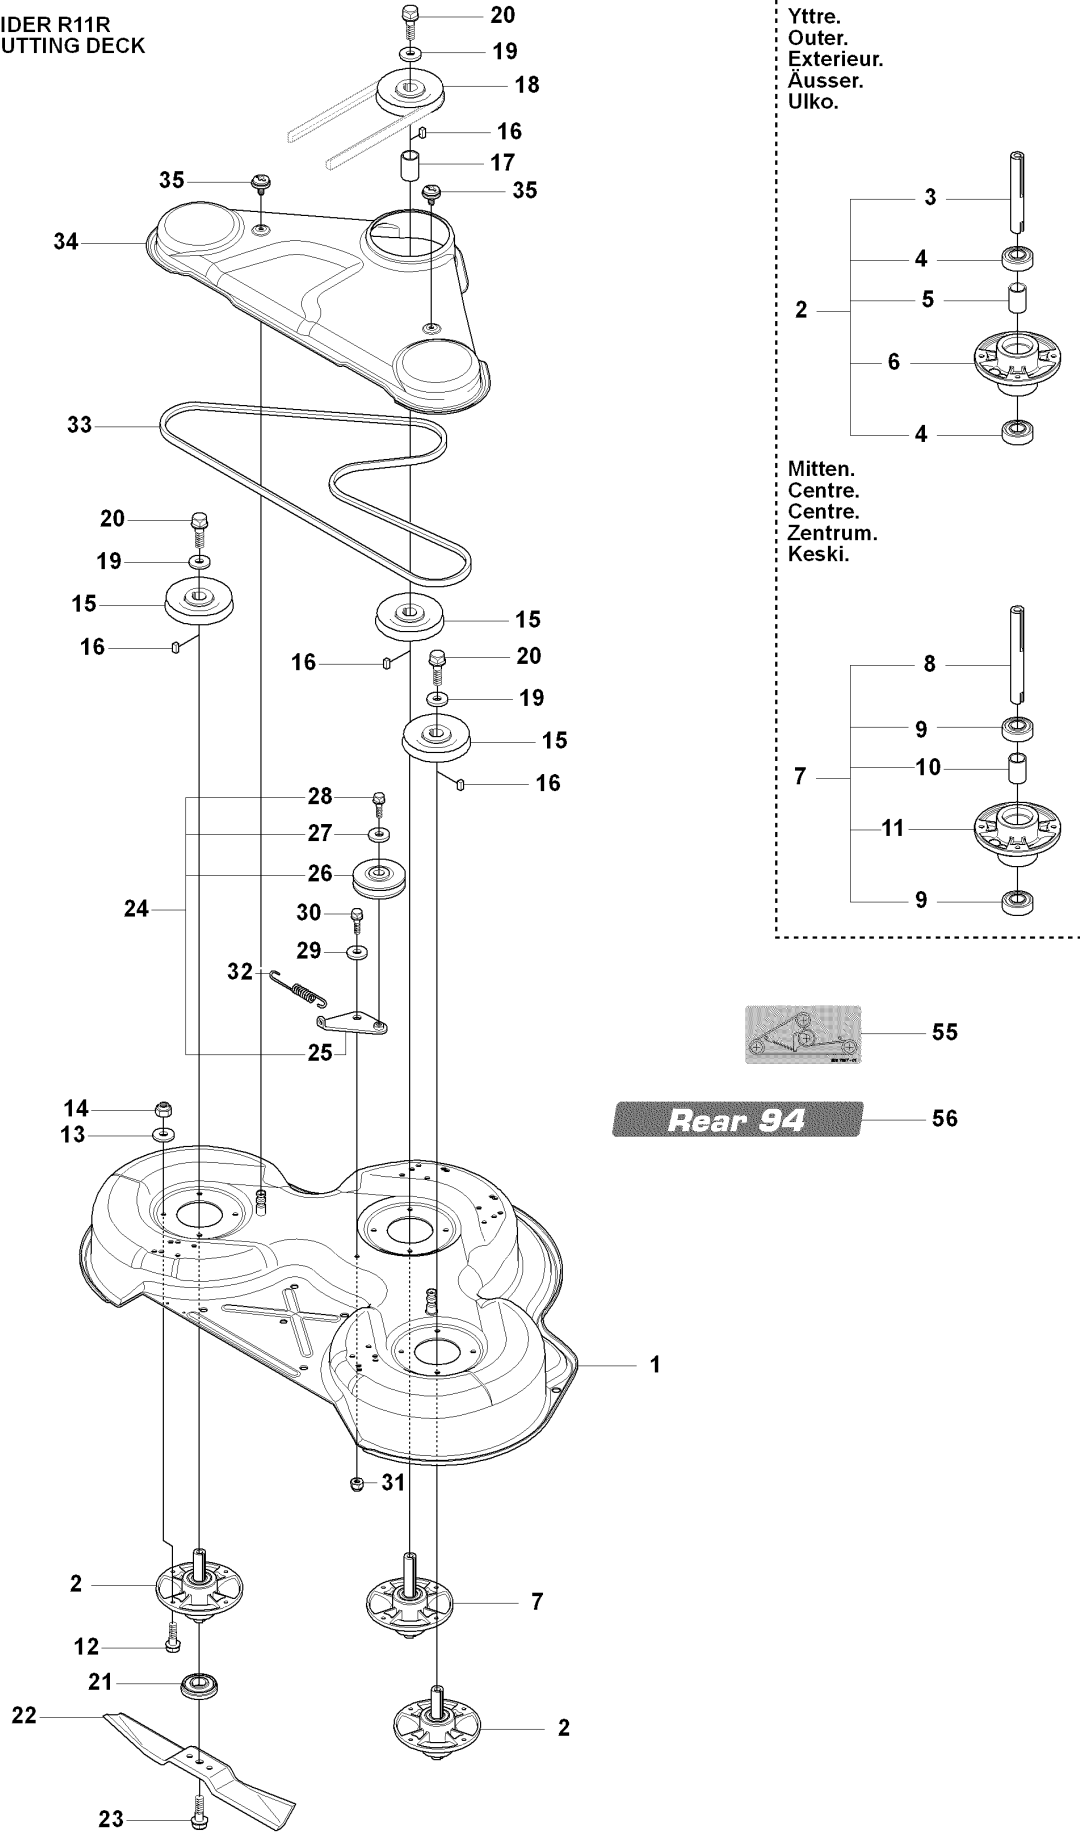

T2 RIDER R11R
CUTTING DECK

94CM CUTTING DECK

RIDER 11 R, 966830401, 2009-04

Ref	Part No	Description	Remark	QTY KIT
1	544 06 55-06	DECK SHELL ASSY		1
2	544 06 59-01	BLADE HOUSING ASSY		2
3	544 06 79-02	SHAFT		1
4	738 23 04-34	BALL BEARING		2
5	544 06 80-01	SPACING SLEEVE		1
6	544 06 78-01	BEARING HOUSING		1
7	544 06 59-03	BLADE HOUSING ASSY		1
8	544 06 79-01	SHAFT		1
9	738 23 04-34	BALL BEARING		2
10	544 06 80-01	SPACING SLEEVE		1
11	544 06 78-01	BEARING HOUSING		1
12	535 42 38-01	SCREW RSQM		12
13	734 11 64-01	WASHER		12
14	732 21 18-01	LOCK NUT		12
15	506 92 21-01	PULLEY		3
16	506 53 35-01	PARALLEL KEY		4
17	544 06 80-03	SPACING SLEEVE		1
18	506 77 86-01	PULLEY		1
19	734 11 74-41	WASHER		3
20	506 67 54-02	SCREW EHHFM		3
21	544 06 49-01	BLADE HOLDER		3
22	505 46 35-10	BLADE		3
23	506 67 54-02	SCREW EHHFM		3
24	506 79 73-01	BELT TENSIONER ASSY		1
25	506 79 71-01	SPÄNNARM KPL.		1
26	506 79 32-01	BELT TENSIONER WHEEL		1
27	734 11 64-41	WASHER		1
28	506 55 83-02	SCREW EHHFT		1
29	506 91 87-02	WASHER		1
30	725 24 51-71	SCREW EHHM		1
31	732 21 18-01	LOCK NUT		1
32	506 53 31-01	SPRING		1
33	589 53 07-01	BELT		1
34	522 82 19-01	BELT COVER		1
35	544 40 05-01	SCREW		2
55	506 78 97-01	LABEL		1
56	544 23 81-14	LABEL		1