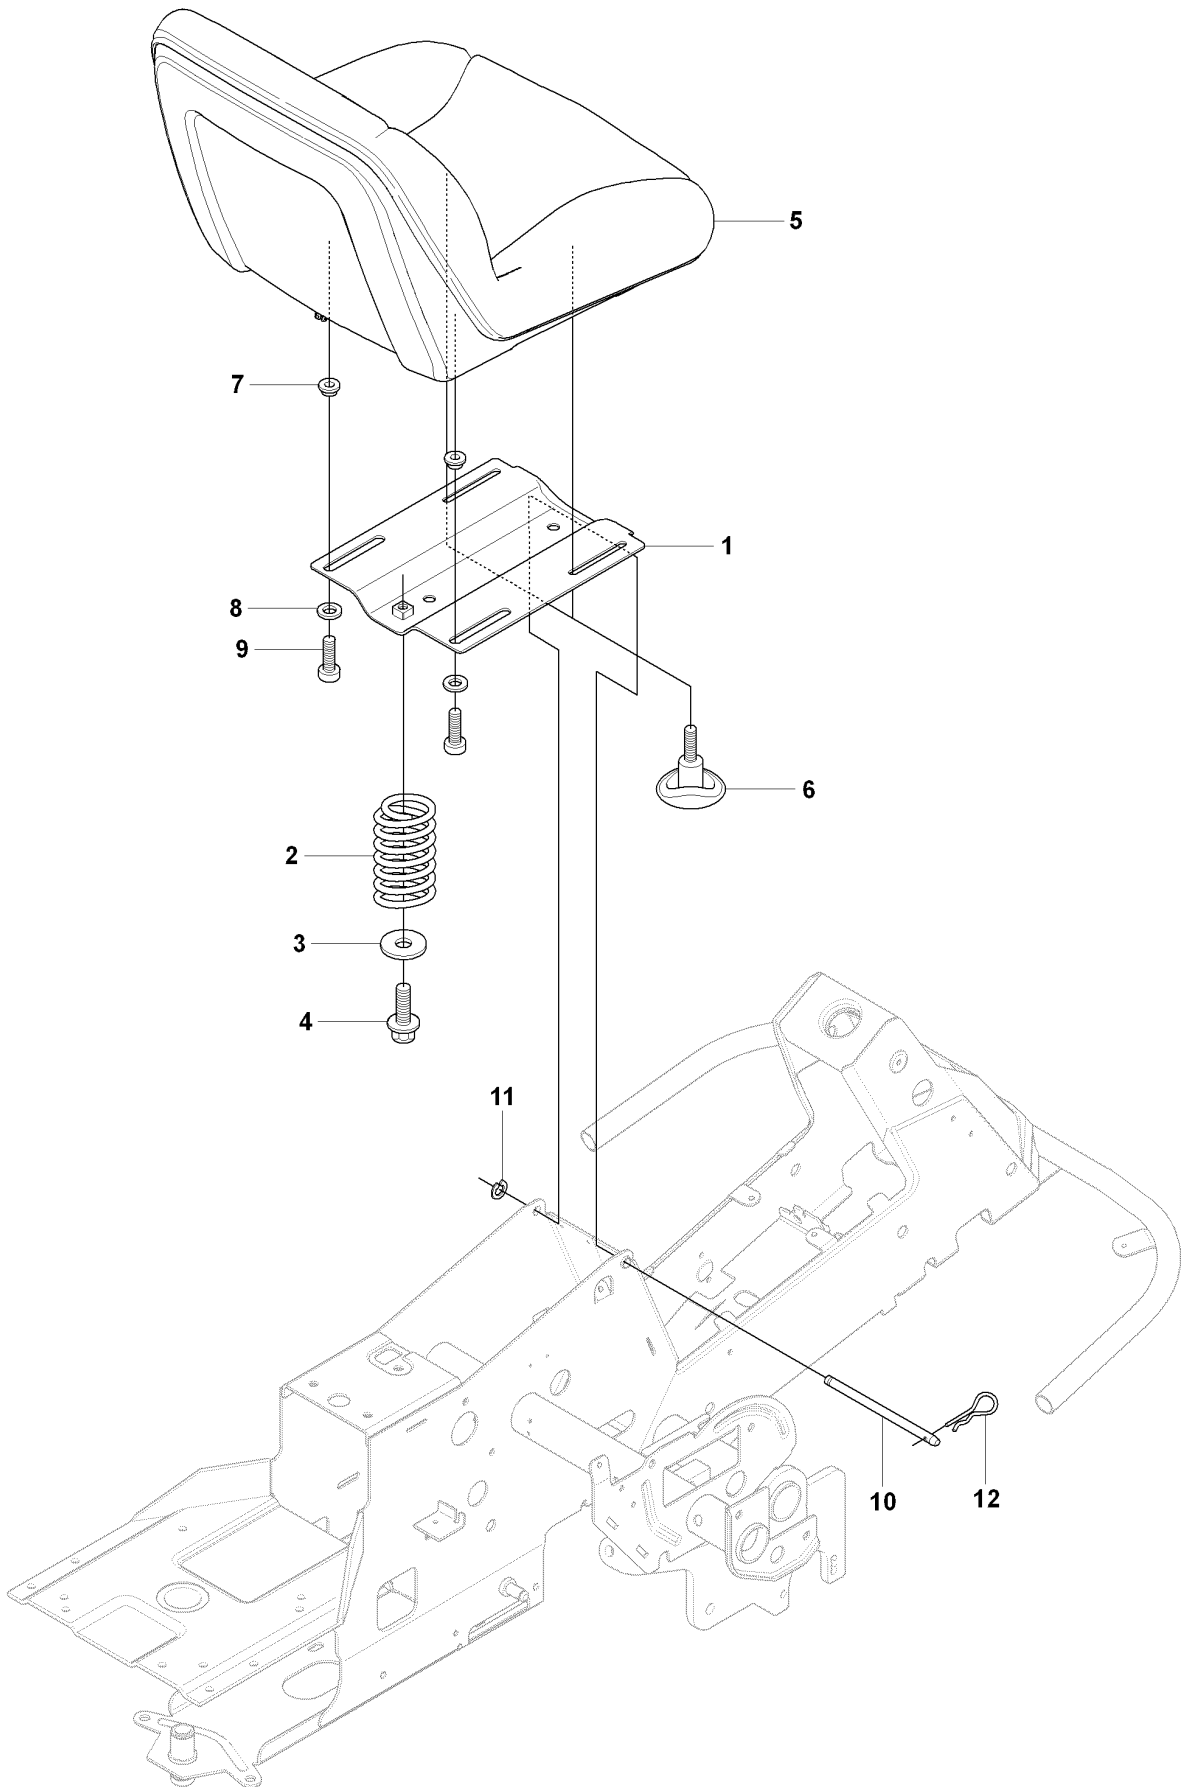

SPARE PARTS LIST

RIDERS

RIDER 11 R, 966830401, 2009-04

A RIDER R11R
SEAT, TS2500

SEAT

RIDER 11 R, 966830401, 2009-04

Ref	Part No	Description	Remark	QTY KIT
1	544 32 85-03	SEAT BRACKET		1
2	506 91 53-01	COMPRESSION SPRING		1
3	734 11 74-41	WASHER		1
4	725 24 93-71	SCREW EHHM		1
5	544 43 33-01	SEAT		1
6	506 56 55-01	JUSTERVRED		2
7	506 56 53-01	BUSHING		2
8	734 11 64-41	WASHER		2
9	506 55 63-01	SCREW UNC		2
10	506 50 99-01	SHAFT		1
11	735 31 12-00	CIRCLIP		1
12	506 66 88-01	SPRING COTTER		1

C1 RIDER R11R
COVER

HOOD

RIDER 11 R, 966830401, 2009-04

Ref	Part No	Description	Remark	QTY KIT
6	544 24 76-01	ENGINE HOOD ASSY		1
7	544 24 77-01	HINGE		1
8	544 24 77-02	HINGE		1
9	722 79 54-02	RIVET		6
10	544 24 78-01	ENGINE HOOD ASSY		1
11	506 59 95-01	BUTTON		1
12	506 59 96-01	GUMMISTROPP		1
19	544 37 39-01	COVER		1
20	544 40 05-01	SCREW		2

C2 RIDER R11R
COVER

COVER

RIDER 11 R, 966830401, 2009-04

Ref	Part No	Description	Remark	QTY KIT
1	544 89 59-01	FOOT PLATE		1
2	544 24 84-01	MAT		1
3	544 89 59-02	FOOT PLATE		1
4	544 24 84-02	MAT		1
5	544 40 05-01	SCREW		4
21	544 23 92-01	COVER		1
22	544 42 75-01	MAT		1
23	544 40 05-01	SCREW		2
24	544 32 65-02	COVER		1
25	544 40 05-01	SCREW		2
26	544 43 32-01	PROTECTIVE COVER		1
27	544 37 42-03	UNIT COVER		1
28	525 39 06-01	LOCK		1
29	506 96 36-01	WASHER		1