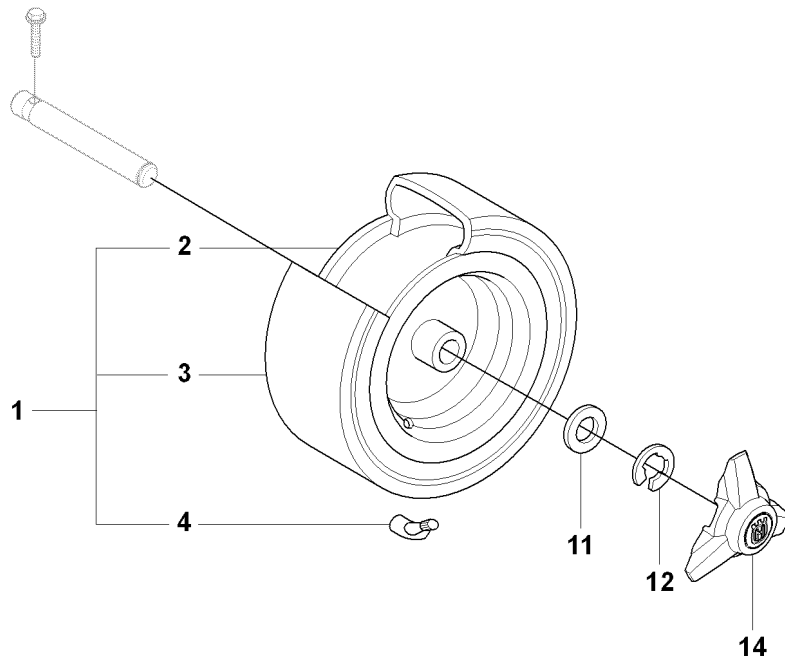

Q RIDER R11R
WHEELS & TIRES

WHEELS & TIRES

RIDER 11 R, 966830401, 2009-04

Ref	Part No	Description	Remark	QTY KIT
1	544 12 62-01	WHEEL		2
2	544 11 43-01	RIM		1
3	535 46 00-01	TYRE		1
4	506 57 43-01	VALVE ASSY		1
5	544 12 63-01	WHEEL		2
6	544 11 42-01	RIM		1
7	535 46 00-01	TYRE		1
8	506 57 43-01	VALVE ASSY		1
9	506 50 48-03	WASHER		2
10	506 59 62-01	SPACING SLEEVE		2
11	506 50 48-05	WASHER		4
12	506 89 90-01	E-CLIP		4
13	544 35 35-01	HUB CAP		2
14	544 35 35-02	HUB CAP		2