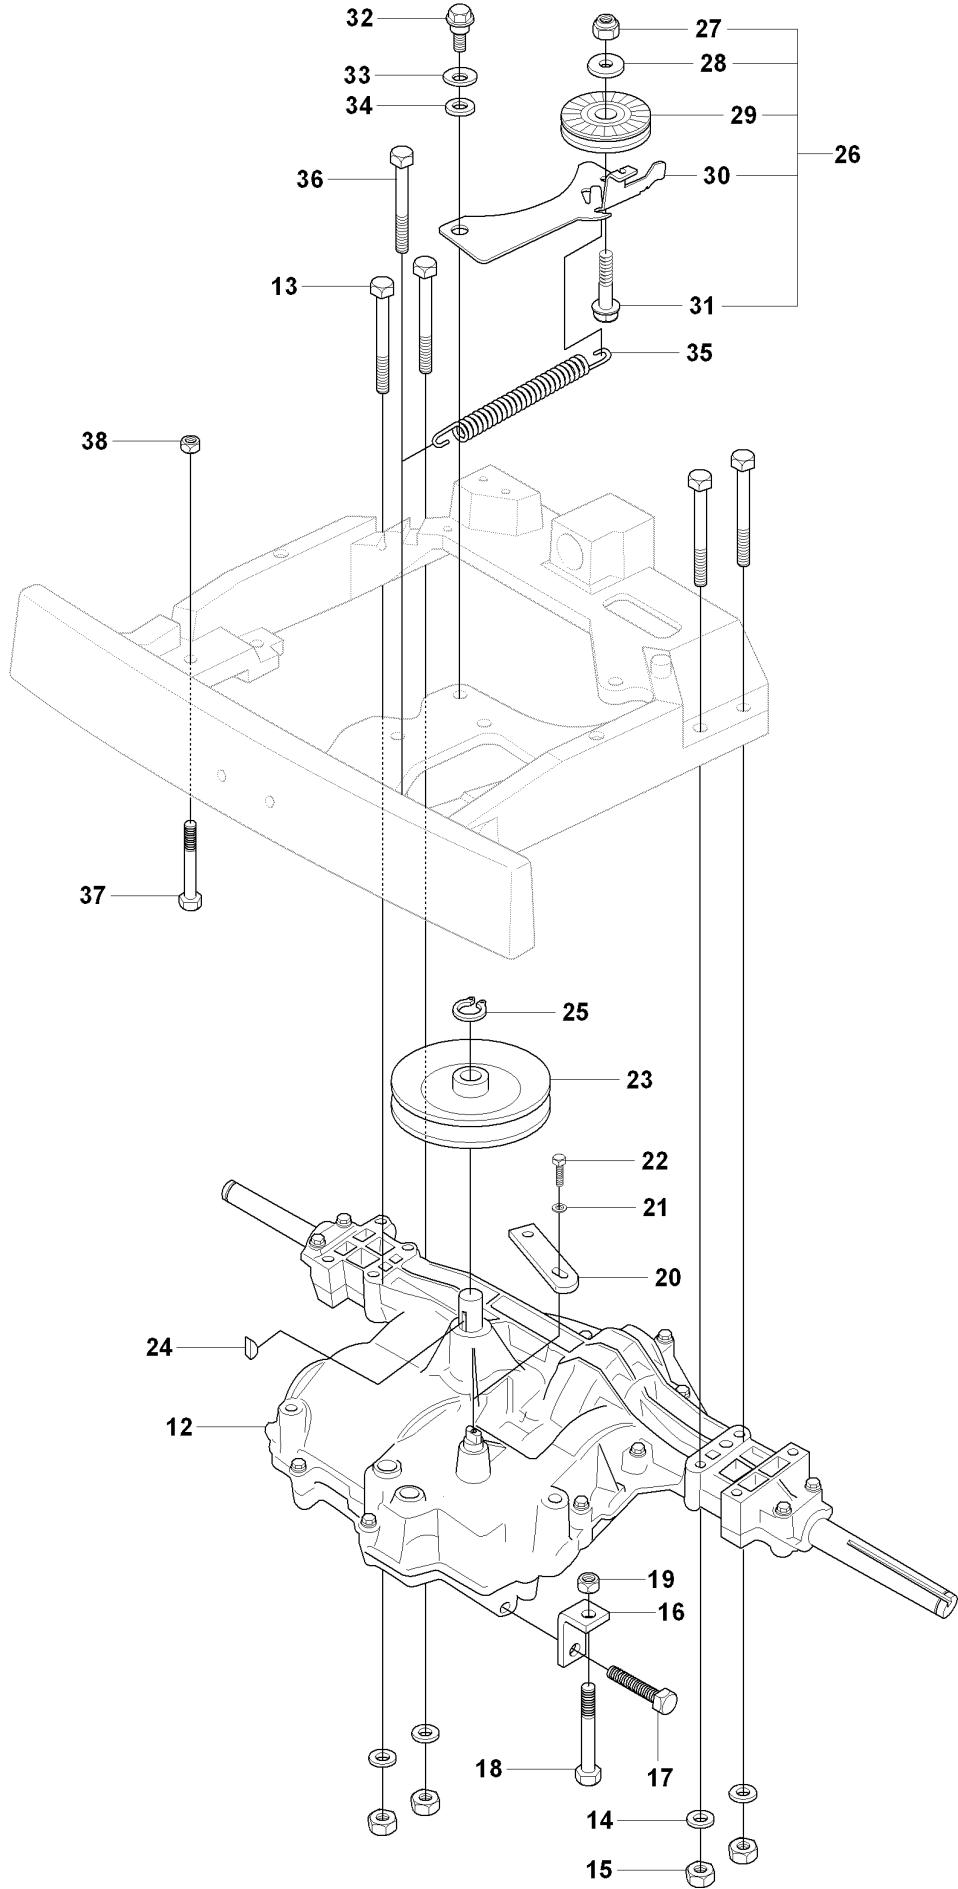

J2 RIDER R11R
CHASSIS, REAR

TRANSMISSION

RIDER 11 R, 966830401, 2009-04

Ref	Part No	Description	Remark	QTY KIT
12	506 95 55-01	GEAR CASE MST 205		1
13	725 24 67-51	SCREW EHHM		4
14	734 11 64-01	WASHER		4
15	731 23 18-01	HEXAGON NUT		4
16	506 57 51-01	BRACKET		1
17	506 55 83-02	SCREW EHHFT		1
18	725 24 55-51	SCREW		1
19	731 23 18-01	HEXAGON NUT		1
20	506 90 45-01	VÄXELARM		1
21	734 11 56-01	WASHER		1
22	506 55 78-01	U6S-UNF1/4"X28 L=16		1
23	502 23 44-01	PULLEY		1
24	506 50 94-01	WOODRUFF KEY		1
25	735 31 18-00	CIRCLIP		1
26	506 98 95-01	BELT TENSIONER ASSY		1
27	732 21 18-01	LOCK NUT		1
28	734 11 64-41	WASHER		1
29	506 79 34-01	BELT TENS WHEEL ASSY		1
30	506 98 96-01	BELT TENSIONER		1
31	725 24 55-51	SCREW		1
32	506 59 74-01	SCREW EHHFM		1
33	506 83 94-01	SPRING WASHER		1
34	734 11 78-01	WASHER		1
35	506 98 86-01	SPRING		1
36	725 24 64-51	SCREW EHHM		1
37	725 24 55-51	SCREW		1
38	731 23 18-01	HEXAGON NUT		1