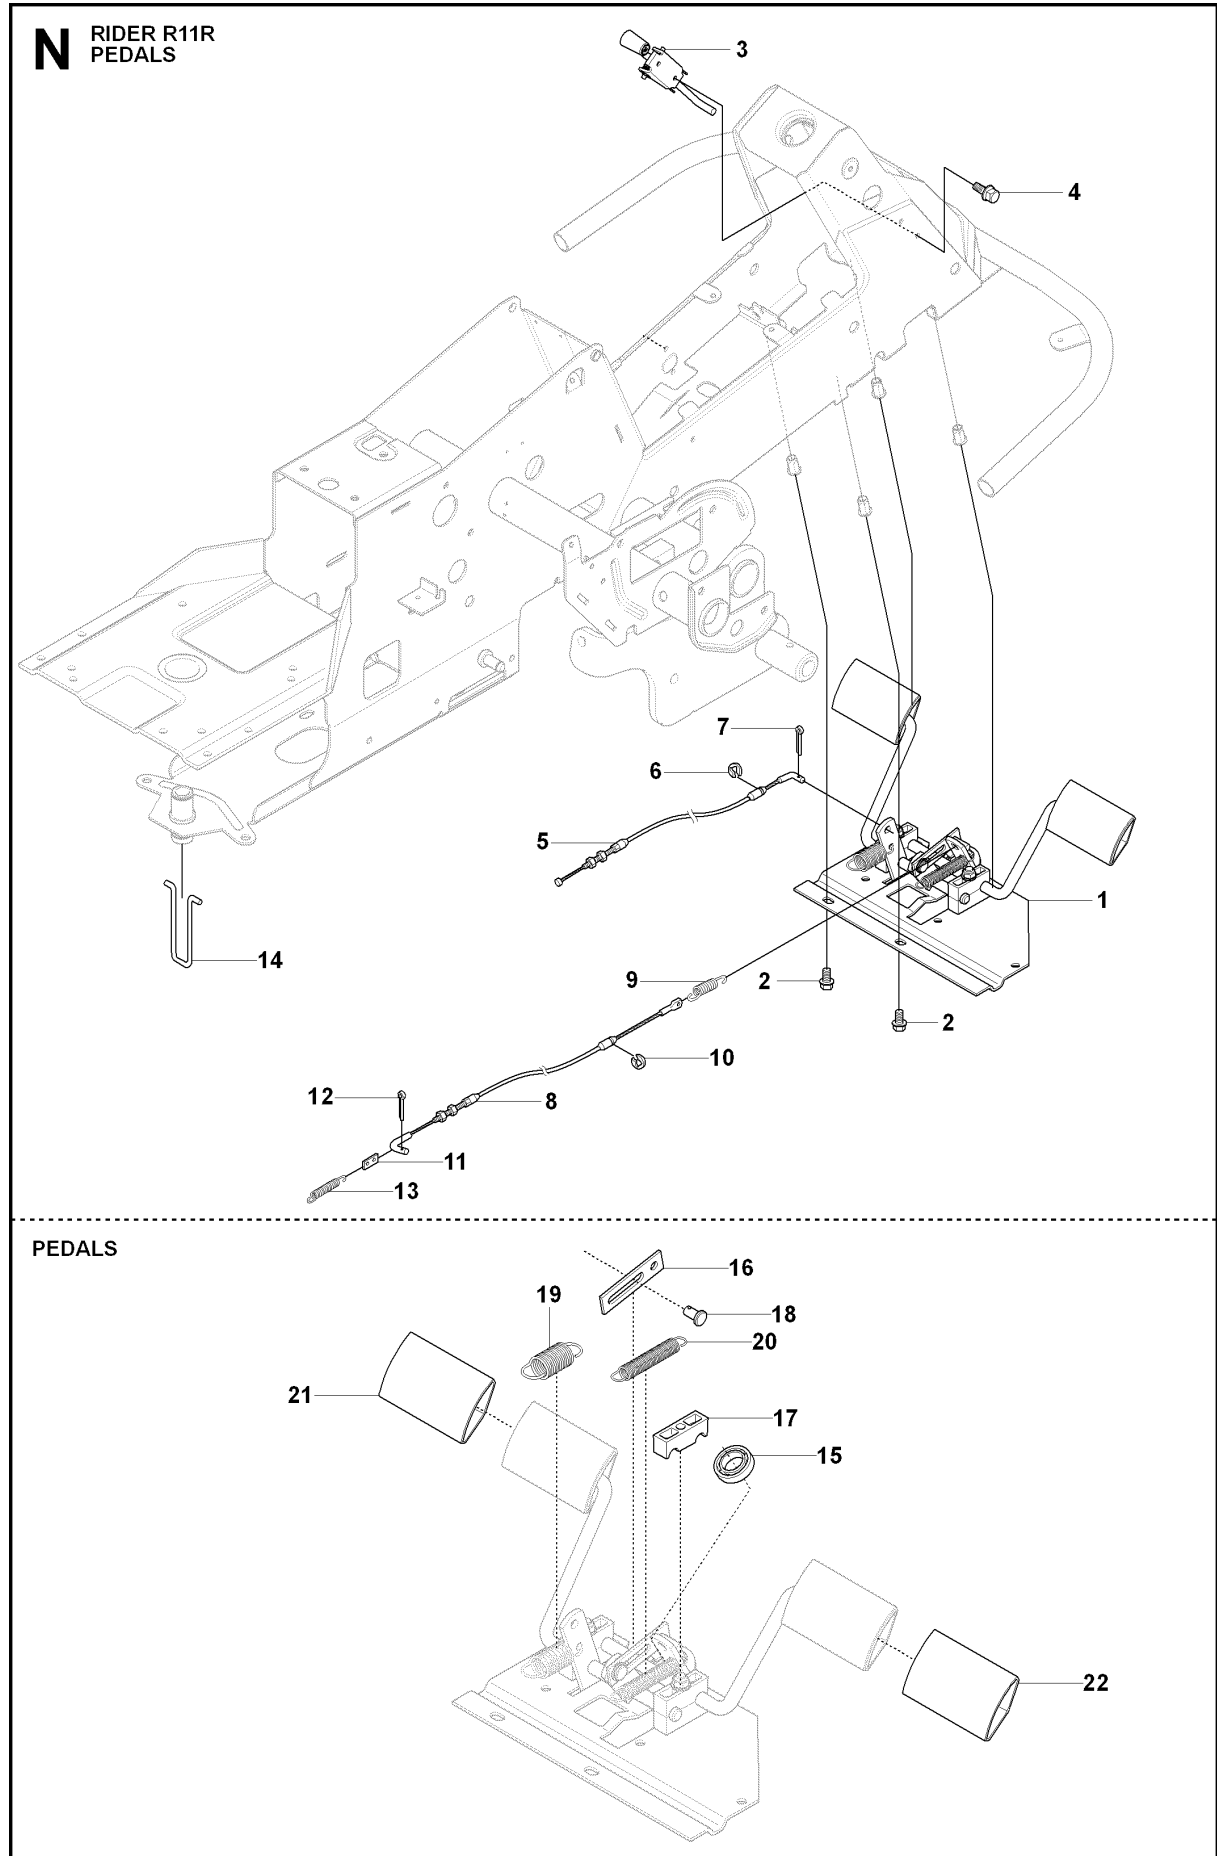

PEDALS

RIDER 11 R, 966830401, 2009-04

Ref	Part No	Description	Remark	QTY KIT
1	544 13 23-01	PEDAL PLATE ASSY		1
2	506 57 01-04	SCREW EHHFM		4
3	544 40 31-01	BRAKE LEVER ASSY		1
4	725 23 64-61	SCREW EHHFT		2
5	506 95 25-01	WIRE ASSY		1
6	735 31 09-20	E-CLIP		1
7	721 61 52-01	SPLIT PIN		1
8	506 95 26-01	CABLE		1
9	506 91 91-01	BRAKE SPRING		1
10	735 31 09-20	E-CLIP		1
11	506 59 93-01	LINK		1
12	721 61 52-01	SPLIT PIN		1
13	506 53 56-03	DRAW SPRING		1
14	506 57 64-01	CABLE HOLDER		1
15	738 21 02-04	BALL BEARING		1
16	544 12 79-01	LINK		1
17	535 48 08-01	BEARING SUPPORT		4
18	721 83 99-01	CLEVIS PIN		1
19	544 13 34-01	DRAW SPRING		1
20	544 13 36-01	DRAW SPRING		1
21	535 47 88-02	PEDAL RUBBER		1
22	535 47 88-02	PEDAL RUBBER		1