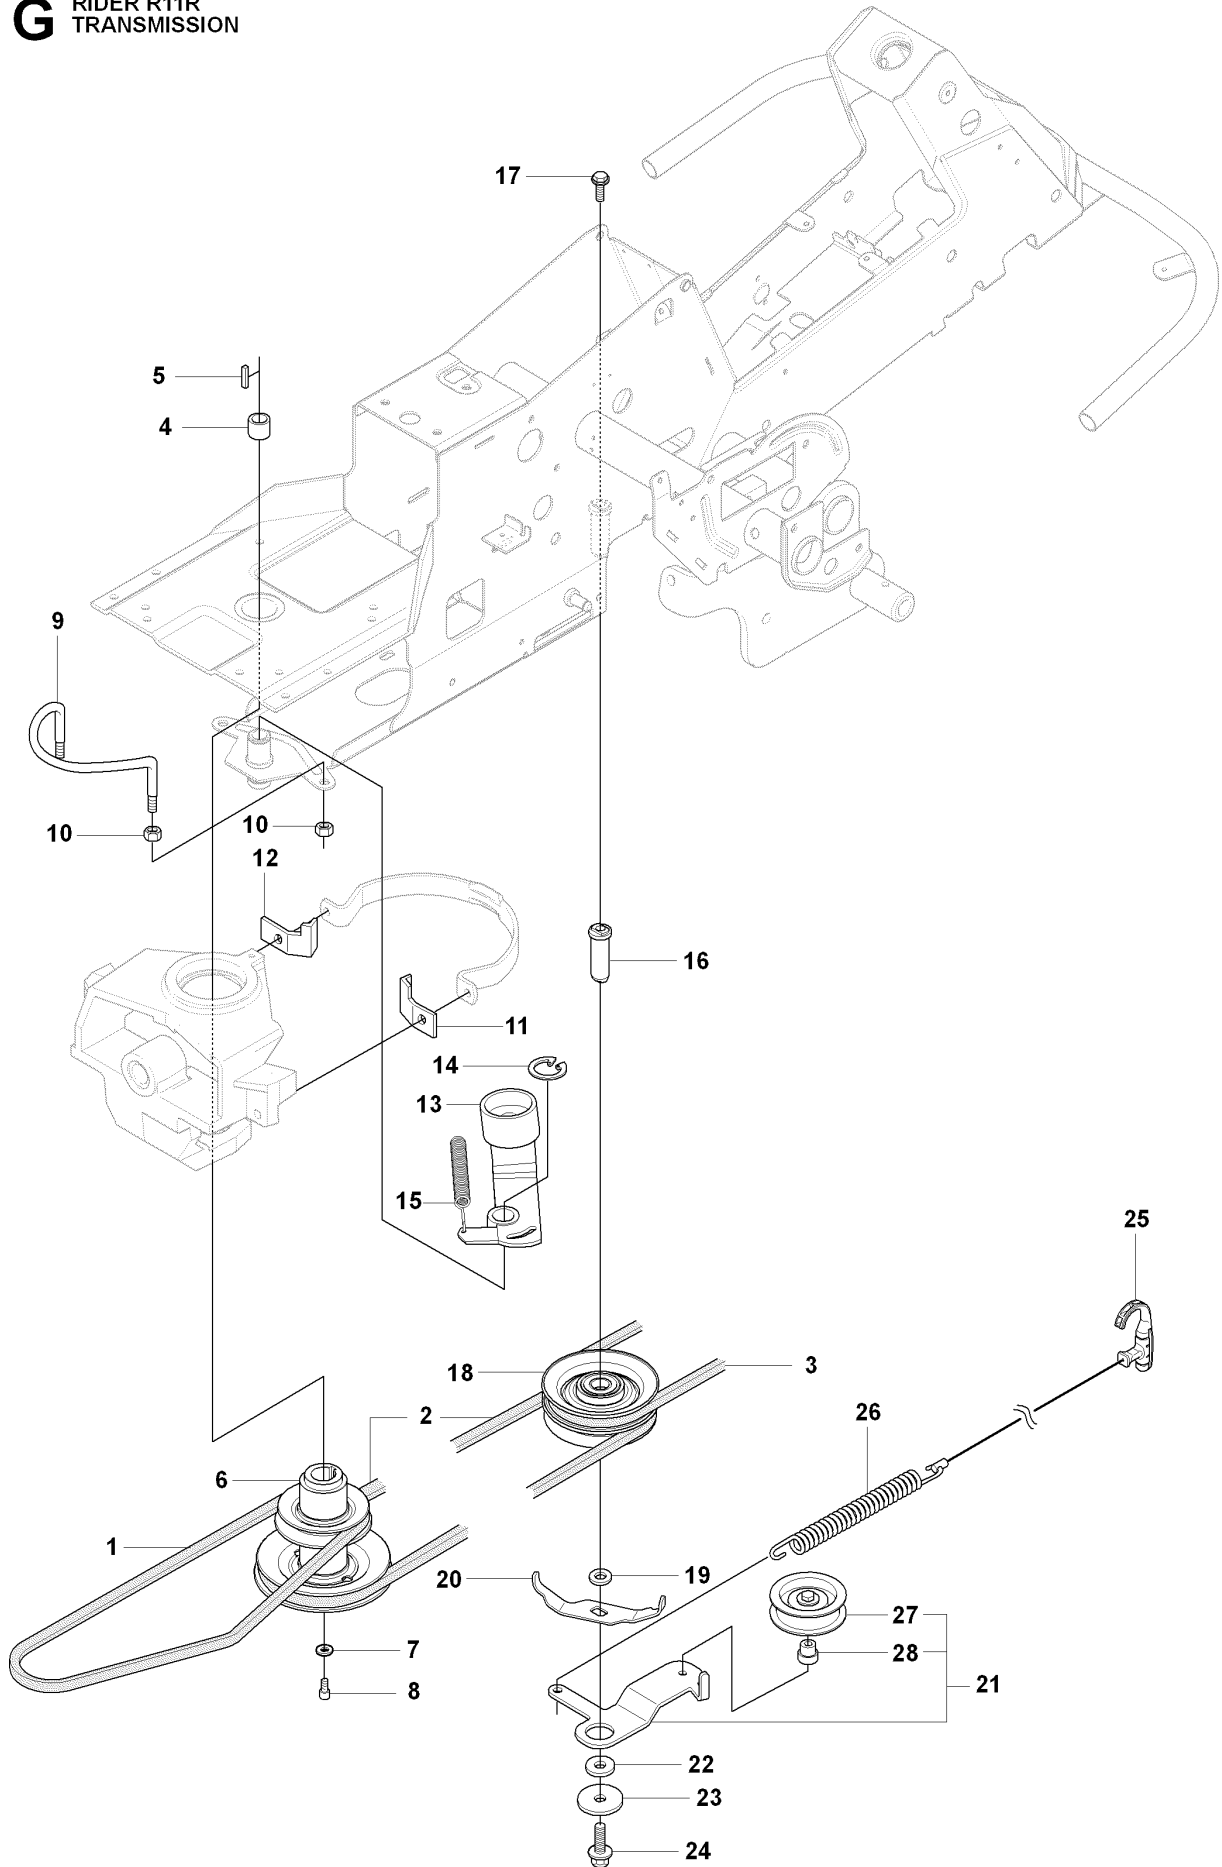

TRANSMISSION

RIDER 11 R, 966830401, 2009-04

Ref	Part No	Description	Remark	QTY KIT
1	589 53 13-01	BELT		1
2	589 53 04-01	BELT		1
3	589 53 00-01	BELT		1
4	506 50 92-01	SPACING SLEEVE		1
5	506 55 59-01	WEDGE		1
6	506 58 52-01	PULLEY		1
7	506 59 75-01	WASHER		1
8	506 55 60-02	SCREW UNC		1
9	506 66 45-01	BELT GUIDE		1
10	731 23 20-51	HEXAGON NUT		4
11	506 67 44-01	BELT GUIDE		1
12	506 67 45-01	BELT GUIDE		1
13	535 48 44-01	BELT TENSIONER ASSY		1
14	735 31 26-00	CIRCLIP		1
15	506 66 56-01	SPRING		1
16	544 42 61-01	SHAFT		1
17	506 67 54-02	SCREW EHHFM		1
18	535 48 22-01	PULLEY		1
19	506 77 57-01	WASHER		1
20	544 40 53-01	BELT GUIDE		1
21	544 22 81-01	BELT TENSIONER ASSY		1
22	506 59 75-01	WASHER		1
23	506 98 25-01	WASHER		1
24	506 57 01-05	SCREW EHHFM		1
25	544 23 95-01	HANDLE ASSY		1
26	544 23 88-01	SPRING		1
27	506 79 32-02	BELT TENSIONER WHEEL		1
28	506 97 64-01	BUSHING		1