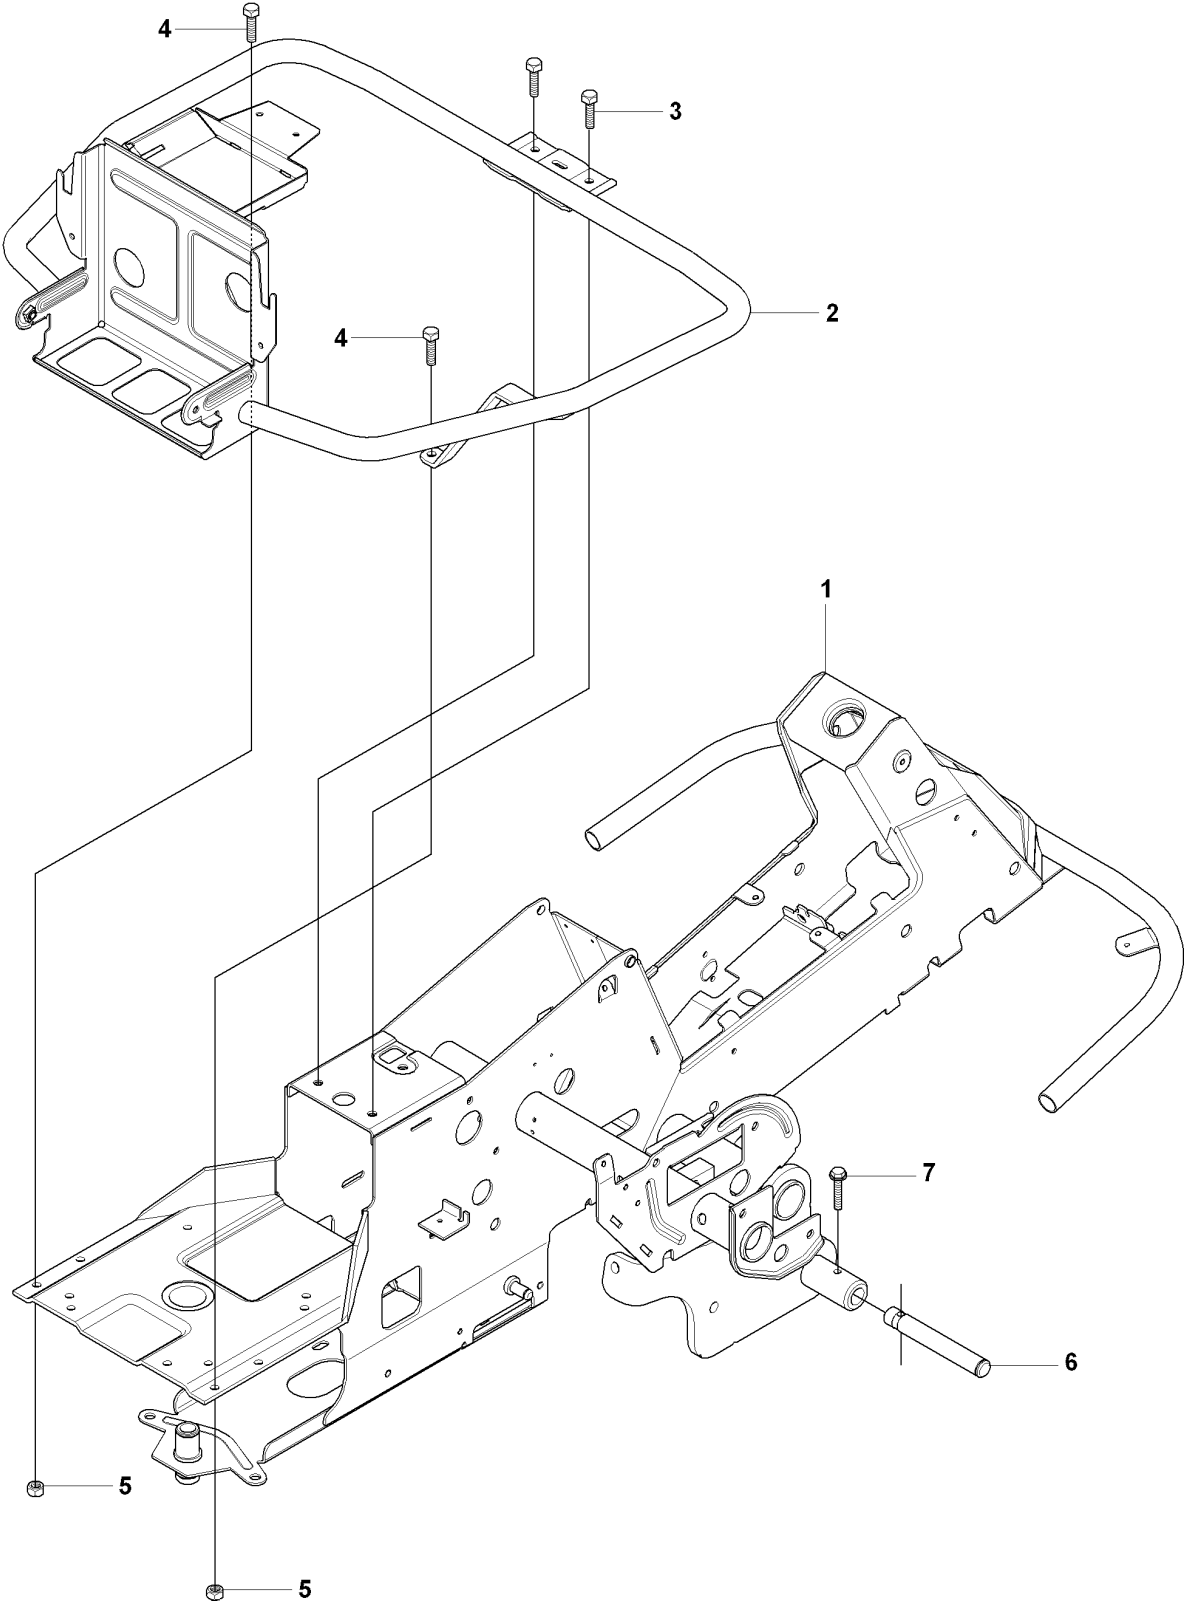

F RIDER R11R
CHASSIS

CHASSIS LOWER

RIDER 11 R, 966830401, 2009-04

Ref	Part No	Description	Remark	QTY KIT
1	544 84 23-01	FRAME		1
2	544 24 45-01	ENGINE FRAME		1
3	506 57 01-03	SCREW EHHFM		2
4	725 24 51-71	SCREW EHHM		2
5	732 21 18-01	LOCK NUT		2
6	535 47 08-01	WHEEL AXLE		2
7	725 24 59-61	SCREW EHHFT		2