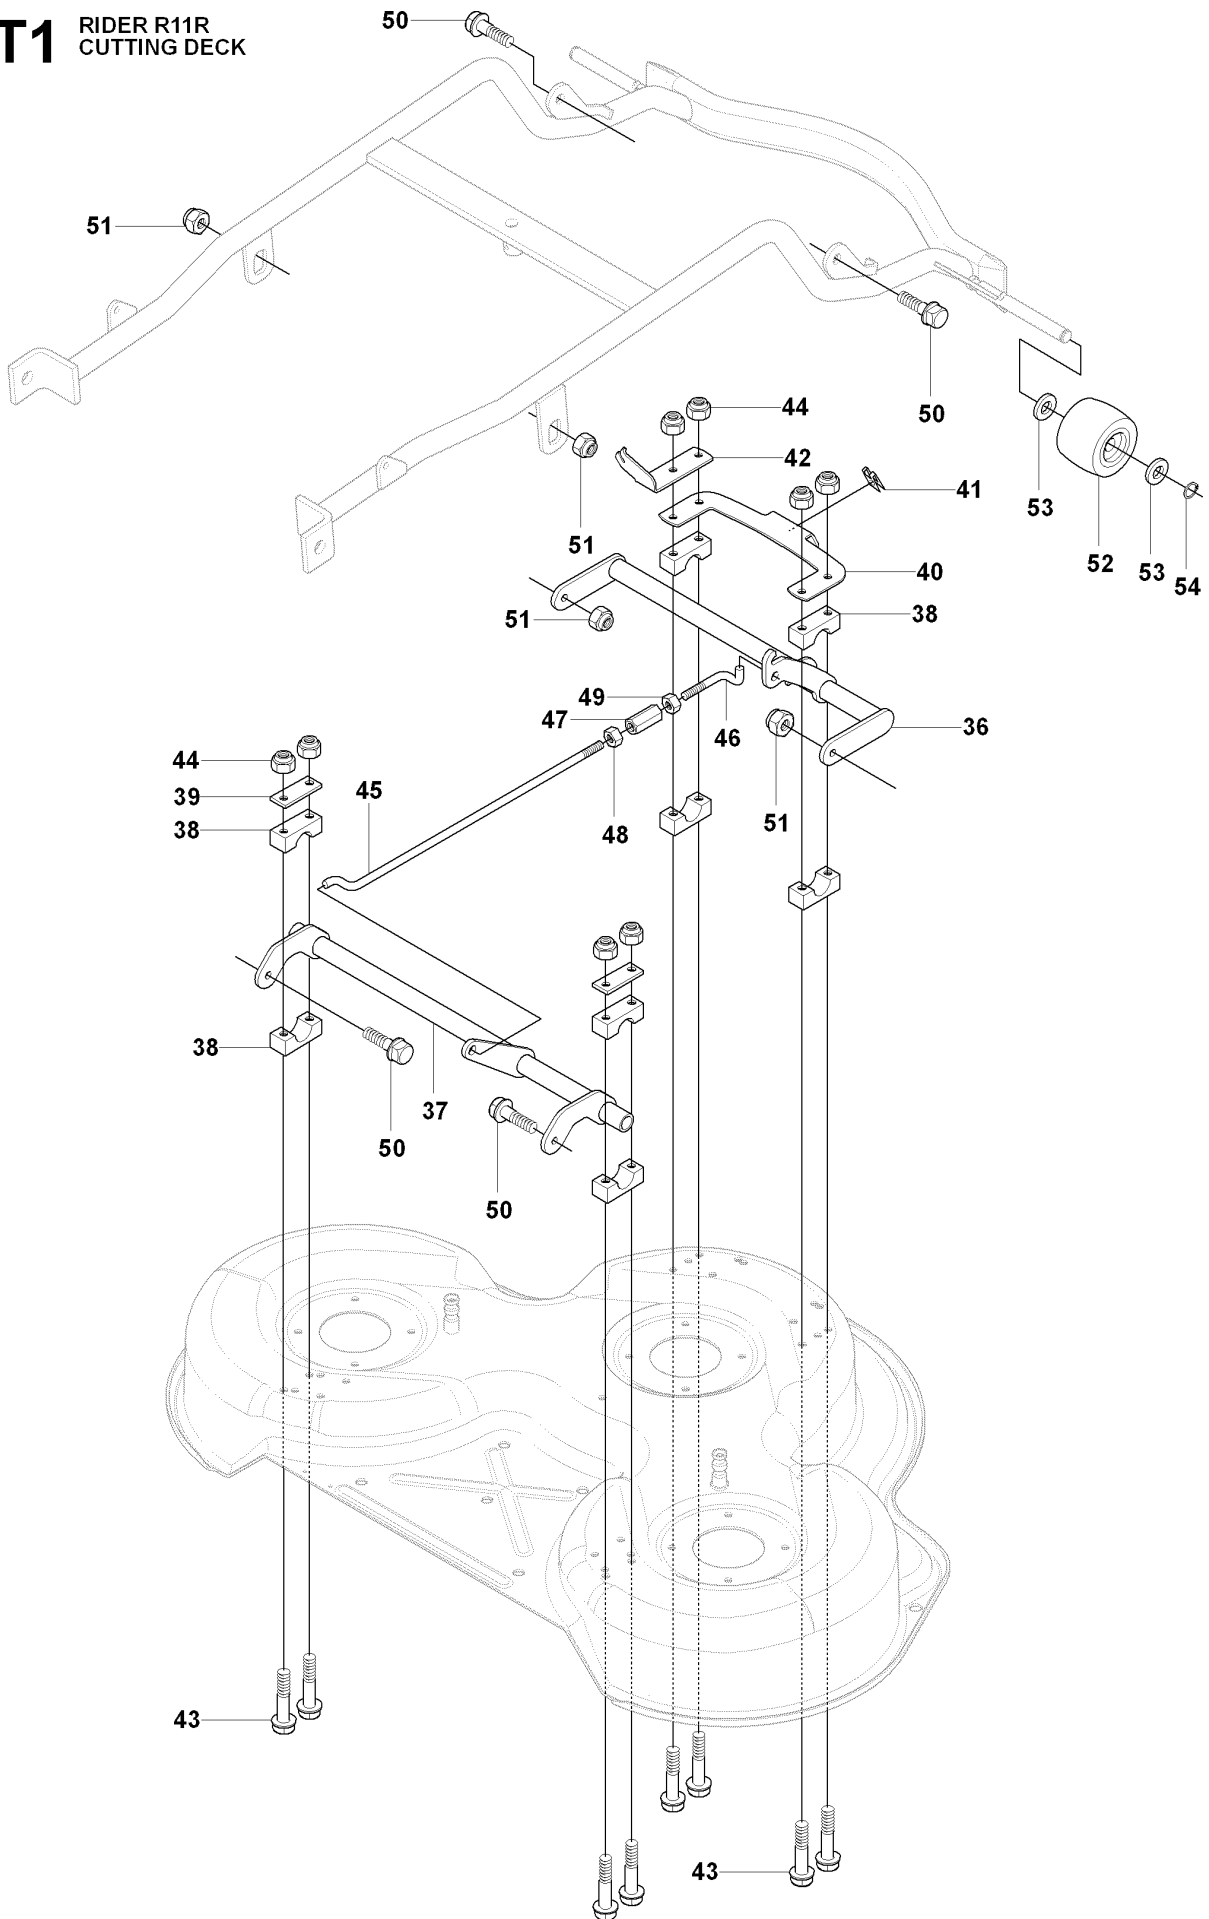

T1 RIDER R11R
CUTTING DECK

94CM CUTTING DECK

RIDER 11 R, 966830401, 2009-04

Ref	Part No	Description	Remark	QTY KIT
36	544 22 07-01	CROSS BAR		1
37	544 22 59-01	CROSS BAR		1
38	506 86 96-01	BEARING		8
39	506 81 38-01	REINFORCING PLATE		2
40	544 37 91-01	BRACKET		1
41	506 96 37-01	LÂSDON		1
42	544 22 83-01	BRACKET		1
43	725 24 61-51	SCREW EHHM		8
44	732 21 18-01	LOCK NUT		8
45	544 22 69-01	PARALLEL ROD		1
46	544 45 14-01	PARALLEL ROD		1
47	544 45 15-01	ADJUSTMENT ROD		1
48	506 89 76-01	NUT		1
49	731 23 20-51	HEXAGON NUT		1
50	506 59 74-01	SCREW EHHFM		4
51	732 21 18-01	LOCK NUT		4
52	506 96 30-01	WHEEL ASSY		2
53	535 46 41-01	WASHER		4
54	735 31 17-00	CIRCLIP		2