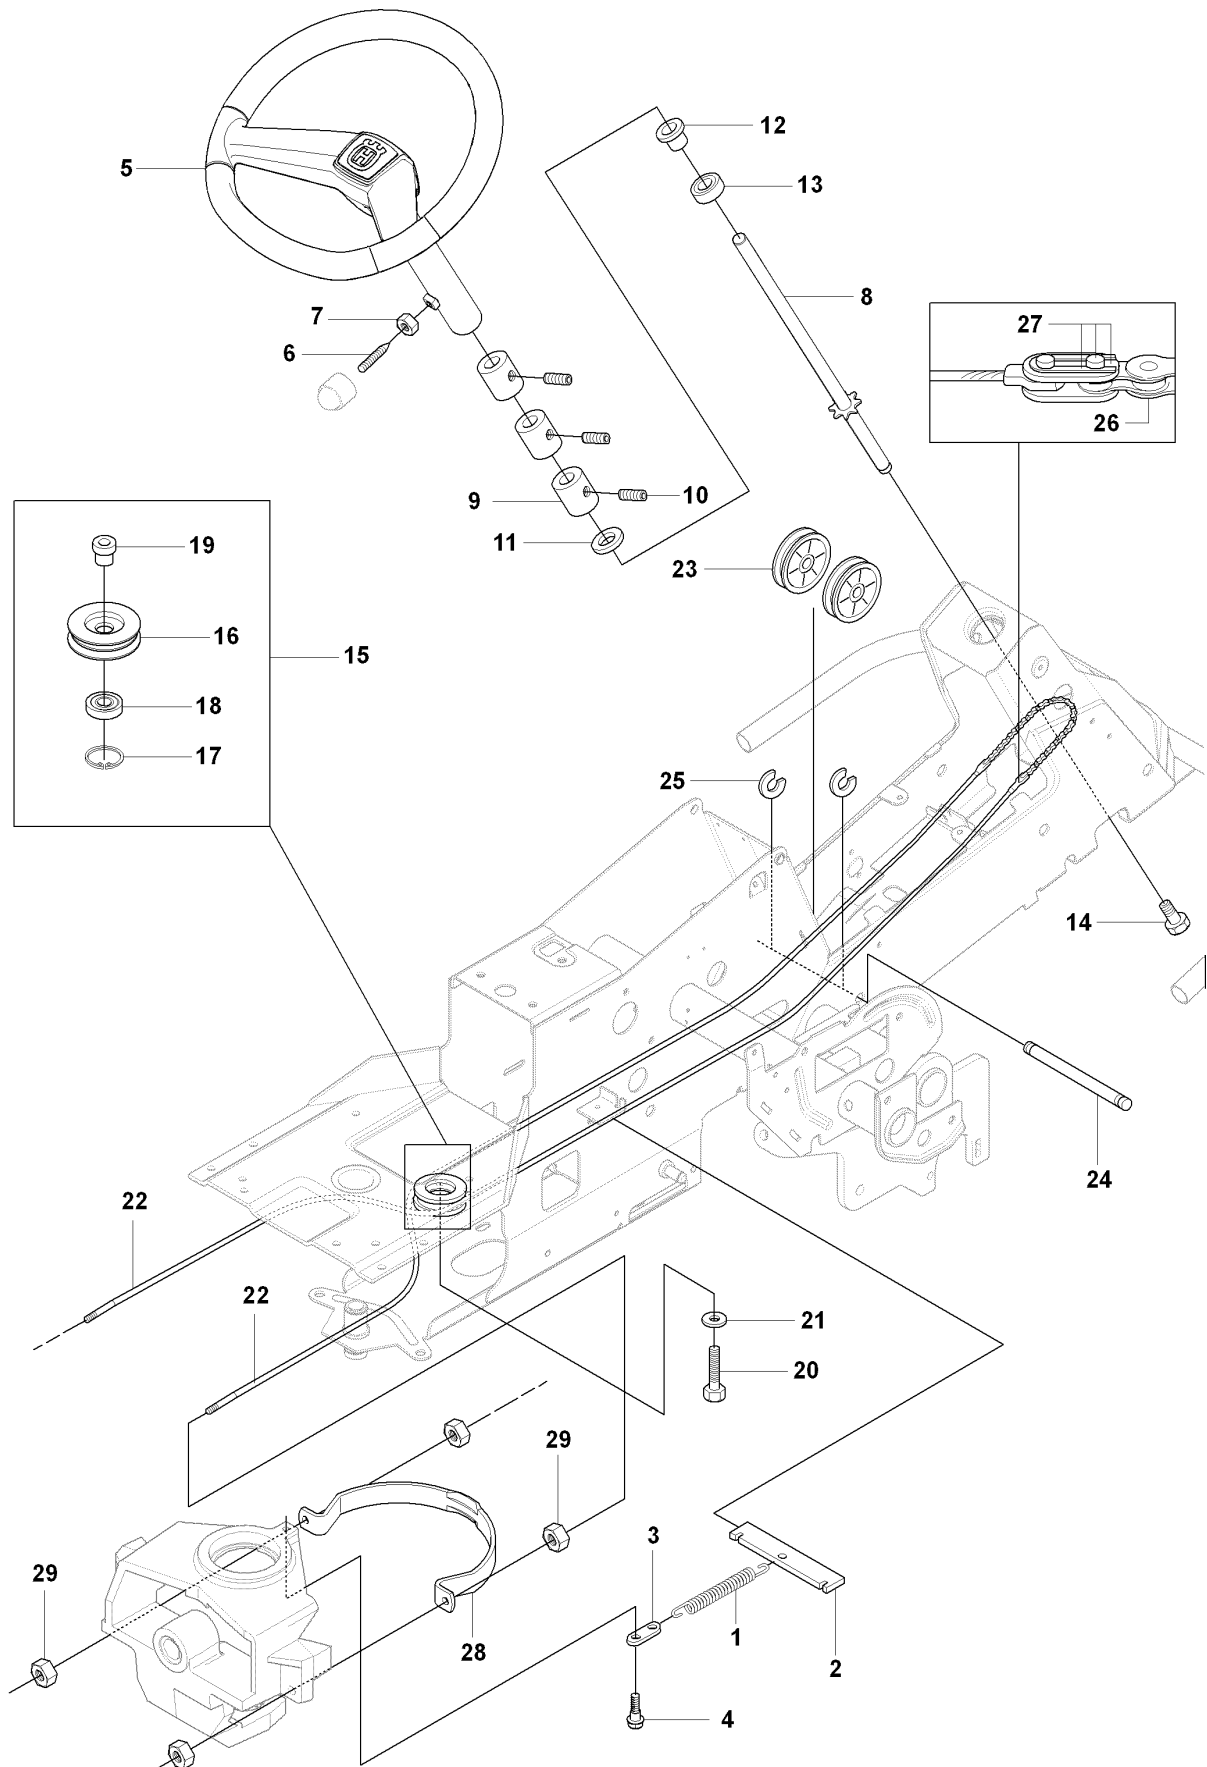

K RIDER R11R
STEERING

STEERING

RIDER 11 R, 966830401, 2009-04

Ref	Part No	Description	Remark	QTY KIT
1	506 67 19-01	SPRING		1
2	506 57 63-01	SPRING RETAINER		1
3	506 67 08-01	LINK		1
4	506 59 74-01	SCREW EHHFM		1
5	544 37 52-02	STEERING WHEEL		1
6	728 74 55-05	SCREW IHSETM		1
7	731 23 18-01	HEXAGON NUT		1
8	535 49 95-01	ROD STEERING ASSY		1
9	506 86 34-01	DRIVER		3
10	728 84 43-05	SCREW IHSETM		3
11	506 86 36-01	WASHER		1
12	506 88 78-01	SPACER		1
13	738 21 04-04	BALL BEARING		1
14	506 57 01-04	SCREW EHHFM		1
15	506 50 09-03	BARRING WHEEL		1
16	535 42 41-01	BARRING WHEEL		1
17	735 31 40-10	CIRCLIP		1
18	738 22 04-19	BALL BEARING		1
19	506 50 08-02	BUSHING		1
20	506 67 54-02	SCREW EHHFM		1
21	734 11 74-41	WASHER		1
22	506 58 91-04	WIRE ASSY		2
23	506 52 24-01	STARTER PULLEY		2
24	506 53 94-02	SHAFT		1
25	735 31 14-20	E-CLIP		2
26	506 55 46-01	CHAIN		1
27	506 55 47-01	LINKAGE		2
28	544 42 73-01	WIRE GUIDE		1
29	731 23 20-51	HEXAGON NUT		4