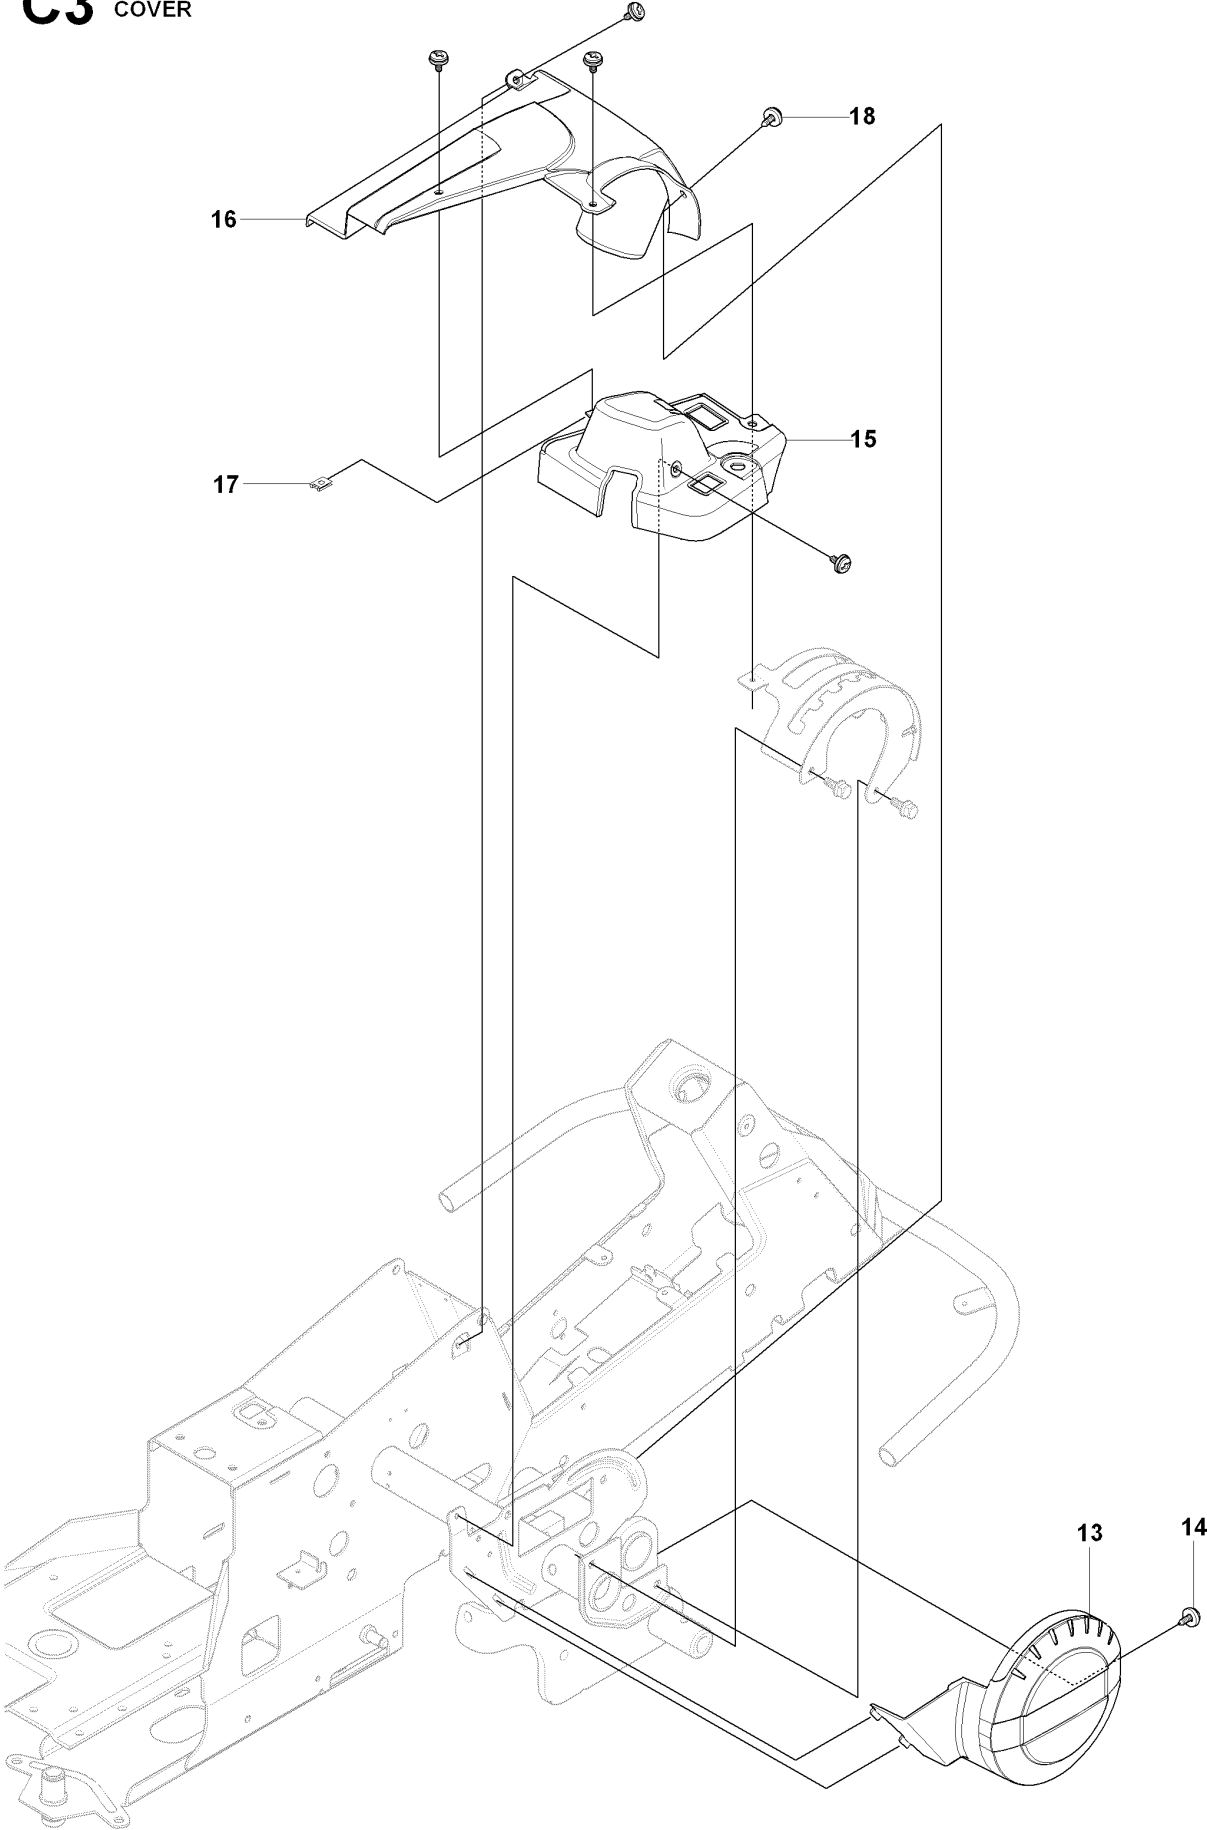

C3 RIDER R11R
COVER

COVER

RIDER 11 R, 966830401, 2009-04

Ref	Part No	Description	Remark	QTY KIT
13	535 50 25-01	CONTROL COVER		1
14	544 40 05-01	SCREW		1
15	544 33 21-03	CONTROL COVER		1
16	544 33 22-01	COVER		1
17	535 42 91-01	SPRING NUT		1
18	544 40 05-01	SCREW		4