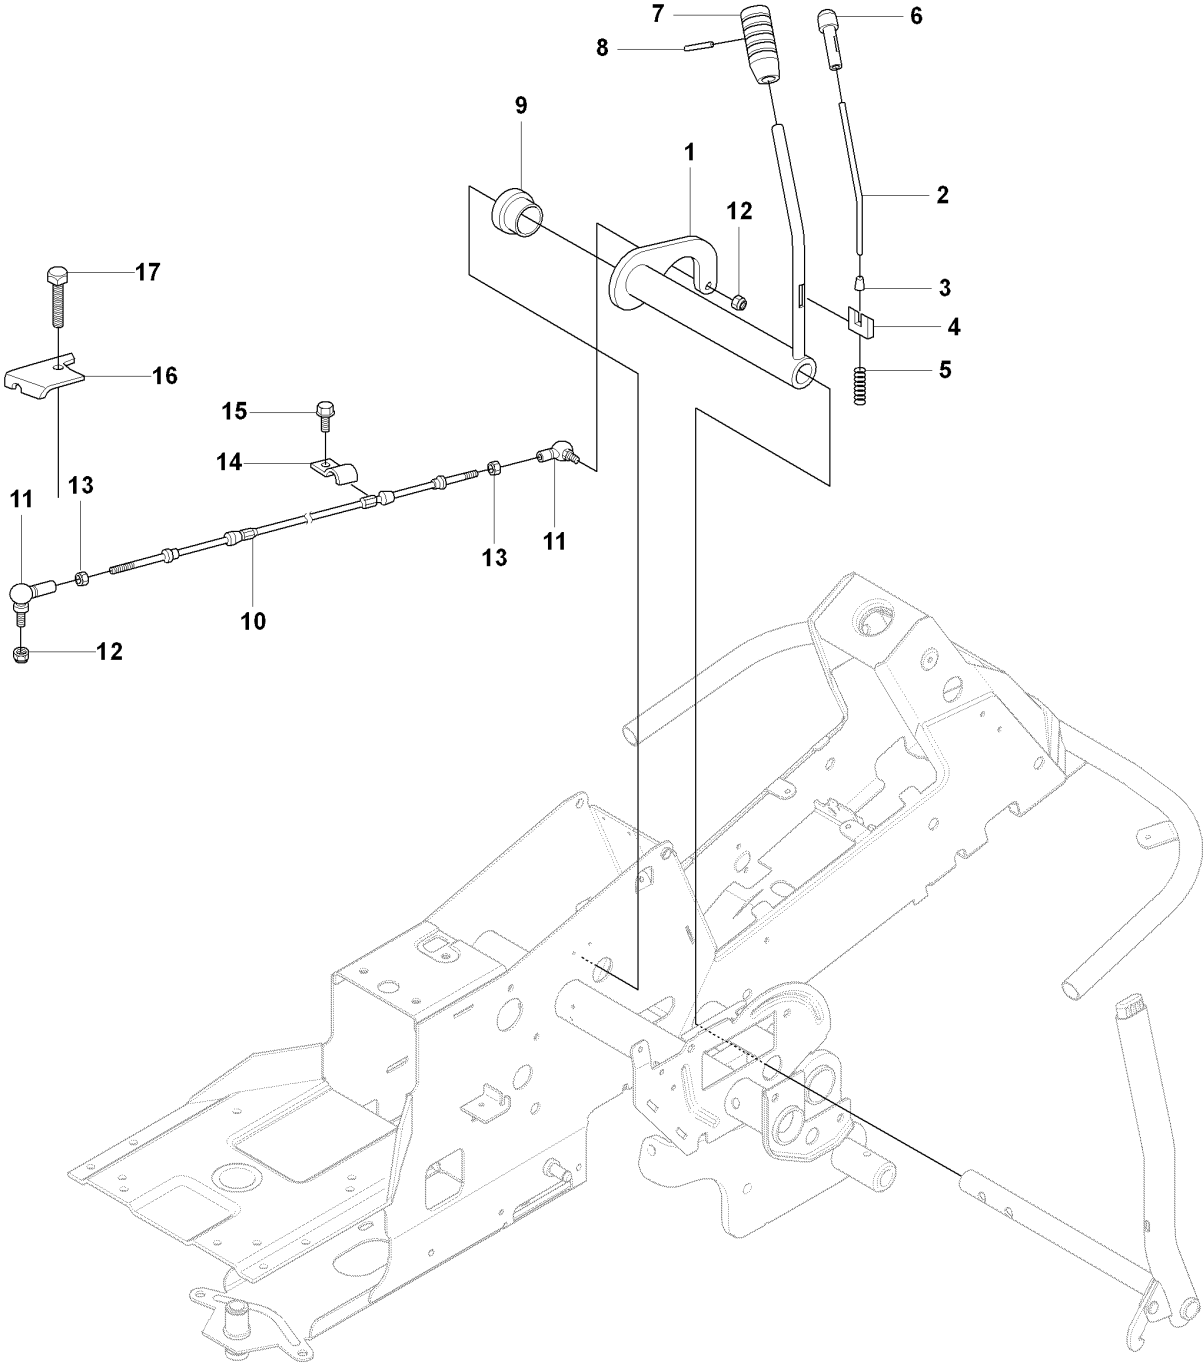

M RIDER R11R
CONTROLS

CONTROLS

RIDER 11 R, 966830401, 2009-04

Ref	Part No	Description	Remark	QTY KIT
1	506 90 65-01	GEAR LEVER ASSY		1
2	506 90 69-01	PUSH ROD		1
3	506 83 17-01	END FITTING		1
4	506 83 18-01	LOCK		1
5	506 83 23-02	COMPRESSION SPRING		1
6	506 90 70-01	KNOB		1
7	506 90 71-01	HANDLE		1
8	721 42 12-26	SPRING PIN		1
9	506 55 65-01	BEARING		1
10	506 90 73-01	VÄXELVÄLJARKABEL		1
11	506 55 73-01	VINKELL.AS8 DIN71802		2
12	732 21 14-01	LOCK NUT		2
13	731 23 14-01	HEXAGON NUT		2
14	506 56 65-01	CLIP		1
15	725 23 64-61	SCREW EHHFT		1
16	506 90 74-01	WIRE HOLDER		1
17	725 23 66-51	HEXAGONAL SCREW M6X12		1