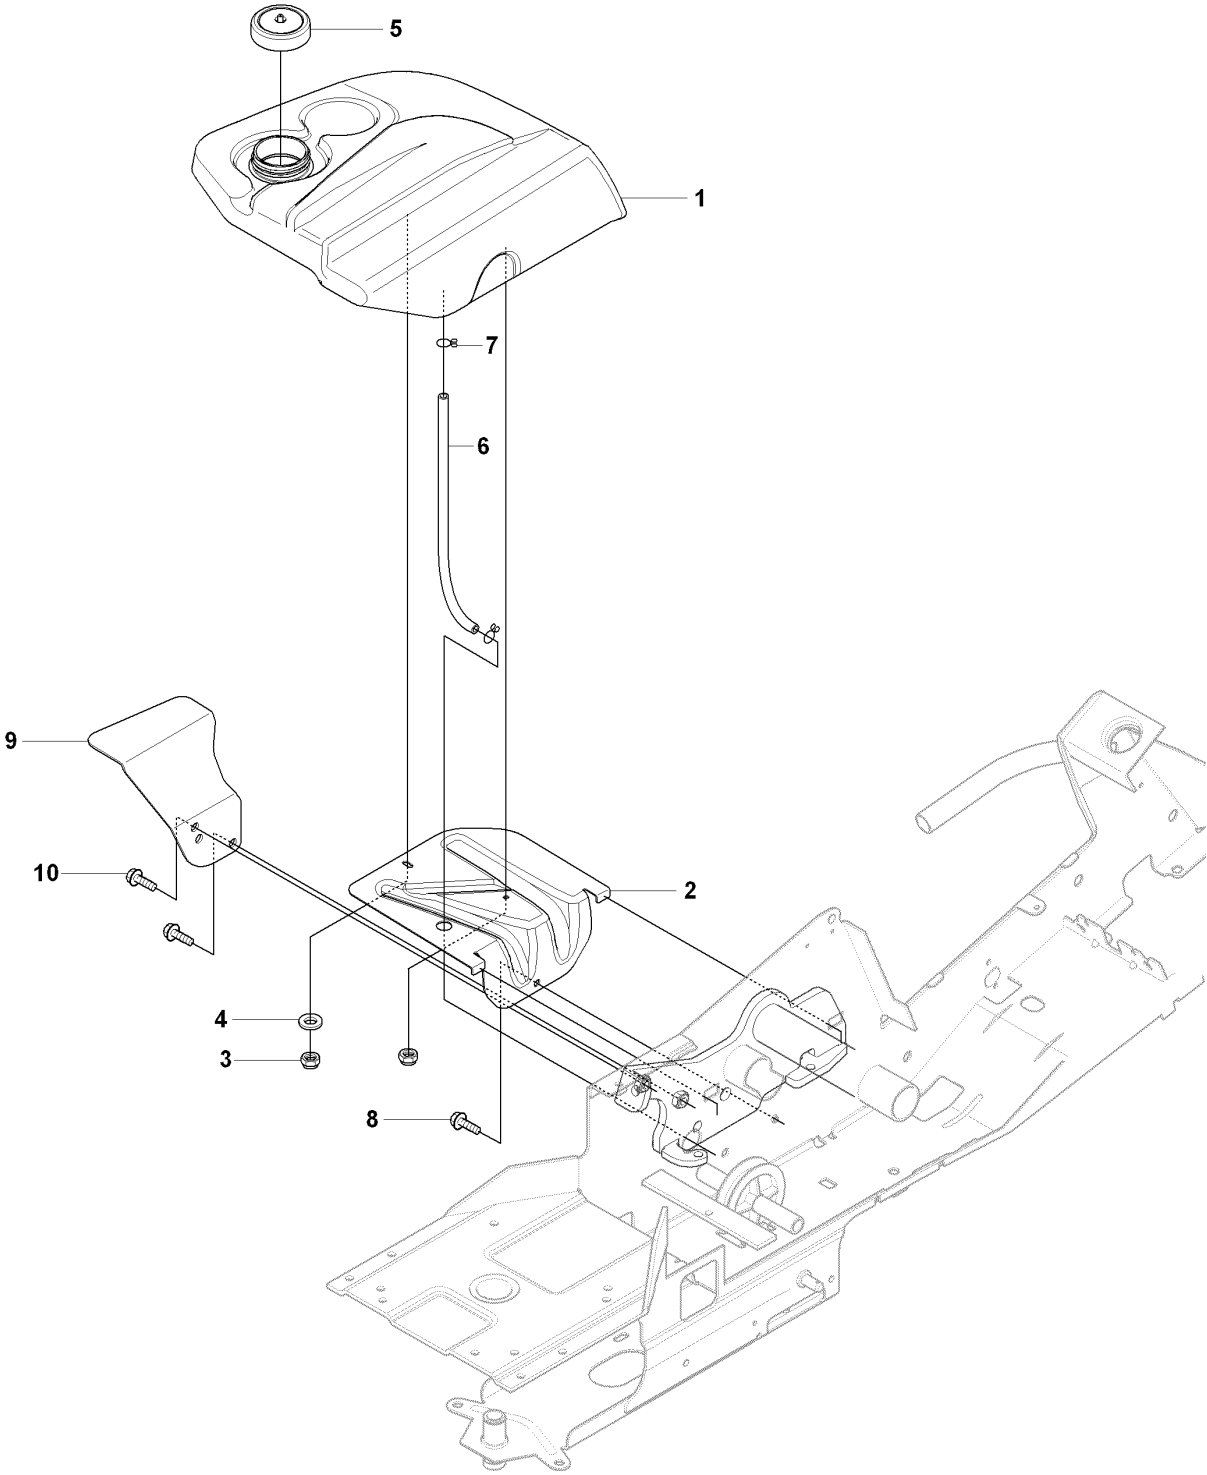

B RIDER R11R
FUEL SYSTEM

FUEL SYSTEM

RIDER 11 R, 966830401, 2009-04

Ref	Part No	Description	Remark	QTY KIT
1	535 50 13-01	FUEL TANK		1
2	544 32 93-01	BRACKET		1
3	732 21 16-01	LOCK NUT		2
4	734 11 56-01	WASHER		1
5	506 67 33-01	TANK CAP ASSY		1
6	506 94 67-07	FUEL HOSE		1
7	535 46 97-01	HOSE BRACE		2
8	725 23 64-61	SCREW EHHFT		1
9	501 02 03-01	SUPPORT		1
10	725 24 93-71	SCREW EHHM		2