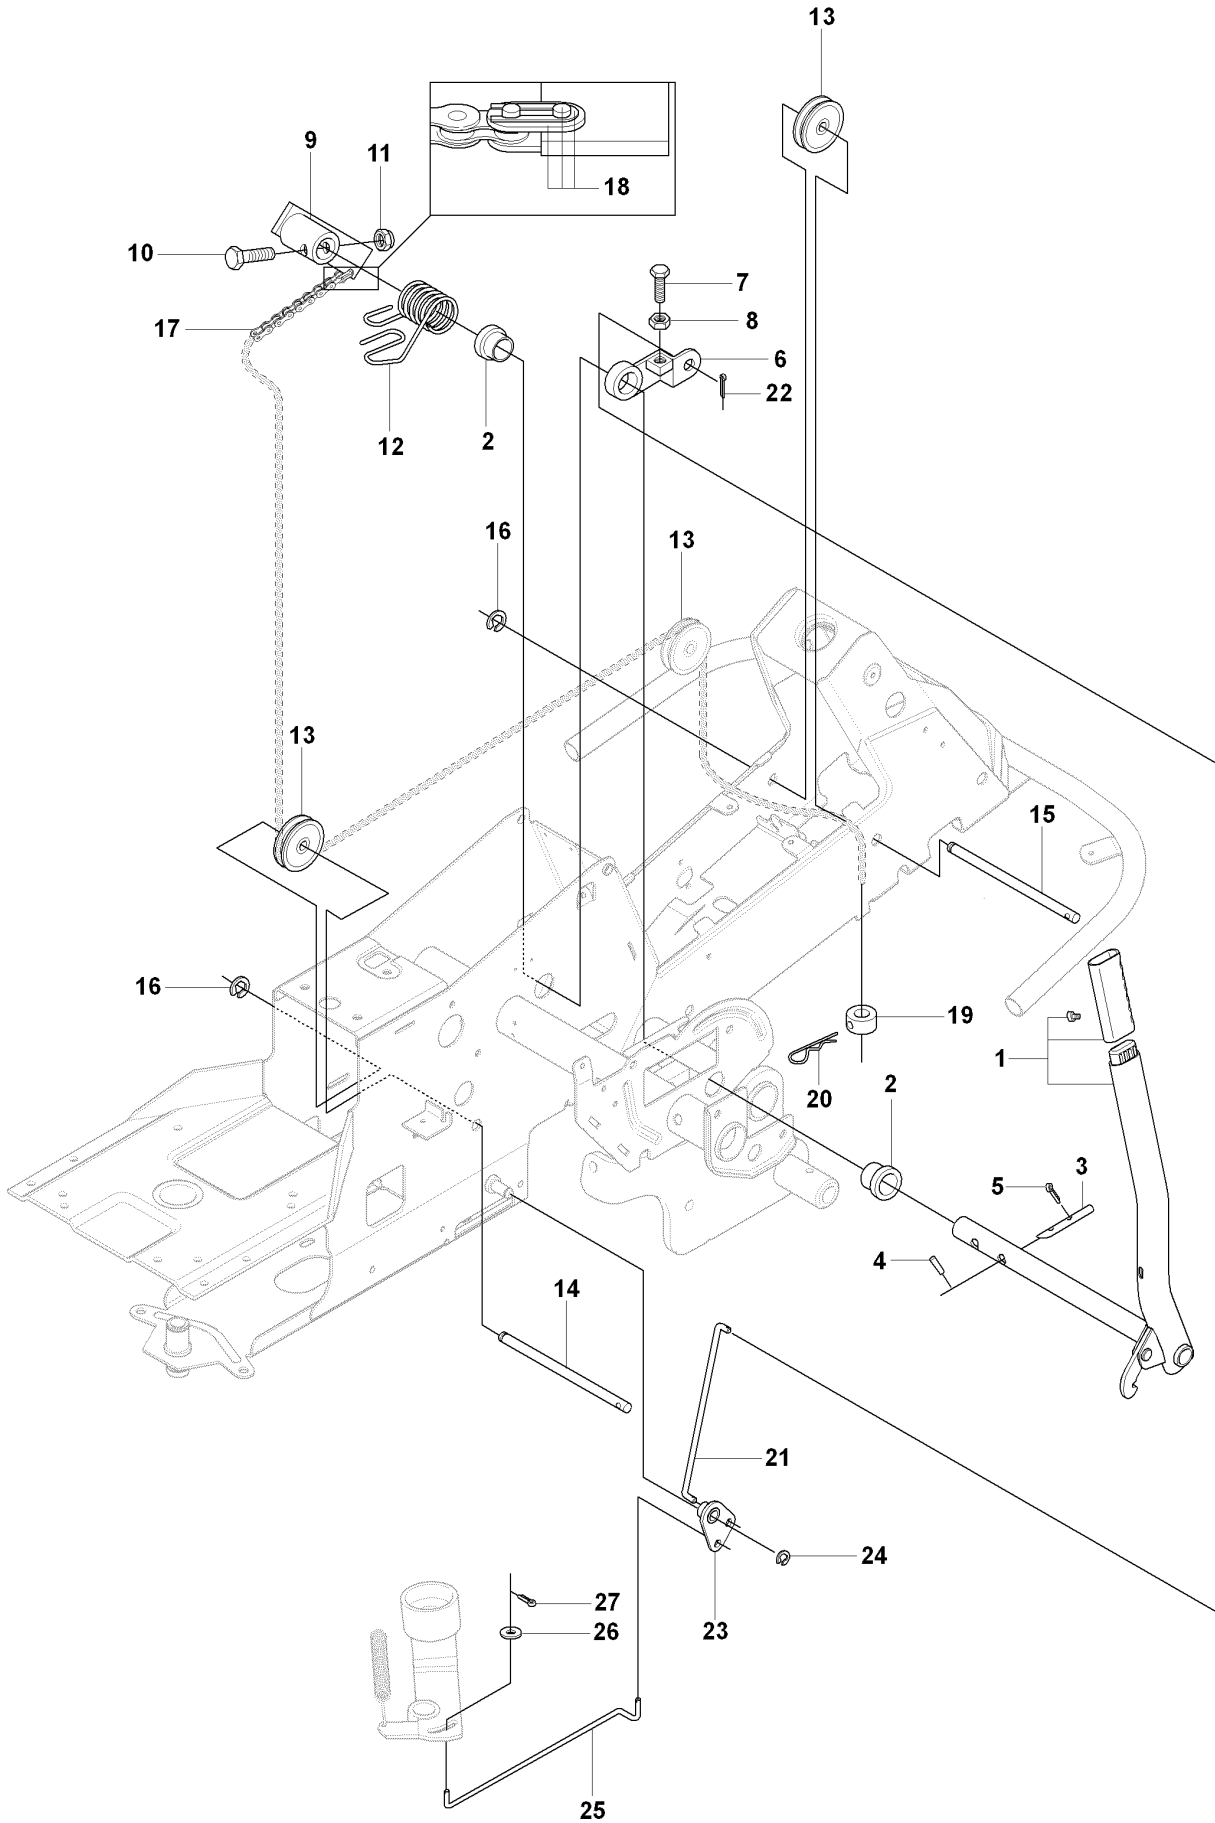

C2 RIDER R11R
COVER

COVER

RIDER 11 R, 966830401, 2009-04

Ref	Part No	Description	Remark	QTY KIT
1	544 89 59-01	FOOT PLATE		1
2	544 24 84-01	MAT		1
3	544 89 59-02	FOOT PLATE		1
4	544 24 84-02	MAT		1
5	544 40 05-01	SCREW		4
21	544 23 92-01	COVER		1
22	544 42 75-01	MAT		1
23	544 40 05-01	SCREW		2
24	544 32 65-02	COVER		1
25	544 40 05-01	SCREW		2
26	544 43 32-01	PROTECTIVE COVER		1
27	544 37 42-03	UNIT COVER		1
28	525 39 06-01	LOCK		1
29	506 96 36-01	WASHER		1

D RIDER R11R
HEIGHT ADJUSTMENT

HEIGHT ADJUSTMENT

RIDER 11 R, 966830401, 2009-04

Ref	Part No	Description	Remark	QTY KIT
1	535 50 14-01	CONTROL PLATE		1
2	506 57 01-03	SCREW EHHFM		2
3	504 73 45-01	ADJUSTER		1
4	506 54 20-01	HANDLE		1
5	506 55 43-01	BEARING		2
6	735 31 22-20	E-CLIP		1
7	506 90 82-01	HEIGHT ROD		1
8	506 78 46-01	PEN		1
9	734 11 72-01	WASHER		1
10	732 21 18-01	LOCK NUT		1
11	731 23 18-01	HEXAGON NUT		1
12	721 61 83-01	SPLIT PIN		1
13	544 22 77-01	LINK		1
14	735 31 15-20	E-CLIP		1
15	544 22 70-01	CONNECTION ROD		1
16	721 61 83-01	SPLIT PIN		1

E RIDER R11R
MOWER LIFT

MOWER LIFT / DECK LIFT

RIDER 11 R, 966830401, 2009-04

Ref	Part No	Description	Remark	QTY KIT
1	501 01 86-01	LIFTING LEVER ASSY		1
2	506 55 65-01	BEARING		2
3	506 90 53-01	PEN		1
4	721 12 59-30	GROOVED PIN		1
5	721 61 83-01	SPLIT PIN		1
6	506 78 43-01	LINK ASSY		1
7	725 24 97-51	SCREW		1
8	731 23 20-51	HEXAGON NUT		1
9	544 43 36-01	LIFTING ARM		1
10	725 25 42-51	SCREW EHHM		1
11	732 25 22-01	HEXAGON LOCKING NUT		1
12	506 91 68-01	SPRING		1
13	506 90 56-01	OFFSET PULLEY		2
14	506 90 57-01	SHAFT		1
15	506 90 57-02	SHAFT		1
16	735 31 18-20	E-CLIP		2
17	506 55 46-07	CHAIN		1
18	506 55 47-01	LINKAGE		1
19	544 93 42-01	CHAIN STOP		1
20	506 96 66-01	HAIR PIN COTTER		1
21	544 45 69-01	CONNECTION ROD		1
22	721 61 83-01	SPLIT PIN		1
23	544 37 86-01	LINK		1
24	735 31 14-20	E-CLIP		1
25	544 44 88-01	CONNECTION ROD		1
26	734 11 64-41	WASHER		1
27	721 61 83-01	SPLIT PIN		1