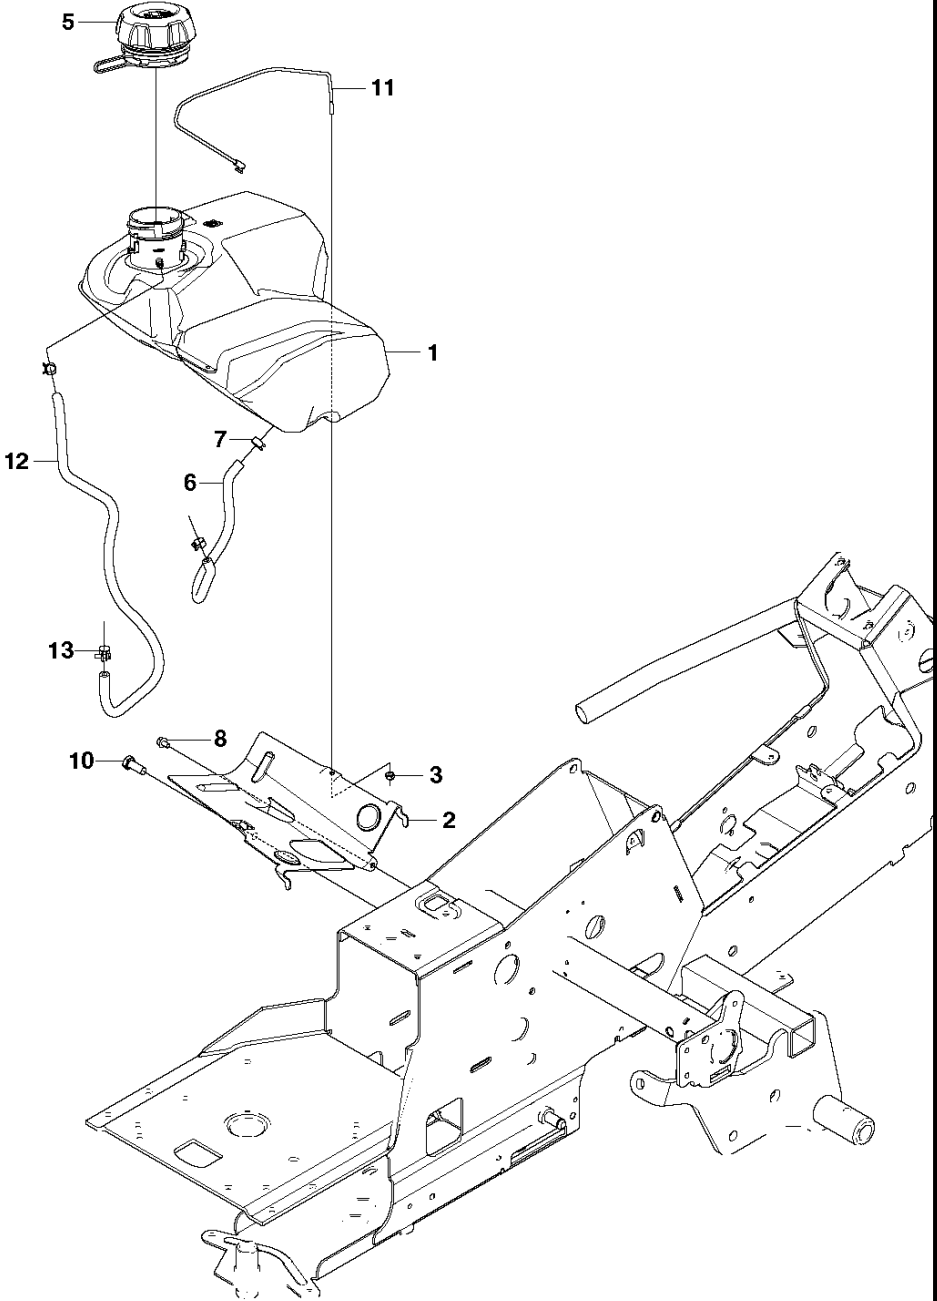

B R322T AWD
FUEL SYSTEM

FUEL SYSTEM

R322T AWD

Ref	Part No	Description	Remark	QTY KIT
1	577 91 50-02	FUEL TANK		1
2	578 05 38-01	BRACKET		1
3	732 21 16-01	LOCK NUT		1
5	532 43 92-08	HUB CAP		1
6	504 80 00-10	FUEL HOSE		1
7	535 46 97-01	HOSE BRACE		3
8	725 23 64-61	SCREW EHHFT		1
10	725 24 93-71	SCREW EHHM		1
11	578 26 15-01	WIRE		1
12	504 80 00-11	FUEL HOSE		1
13	544 28 26-04	HOSE CLAMP		1