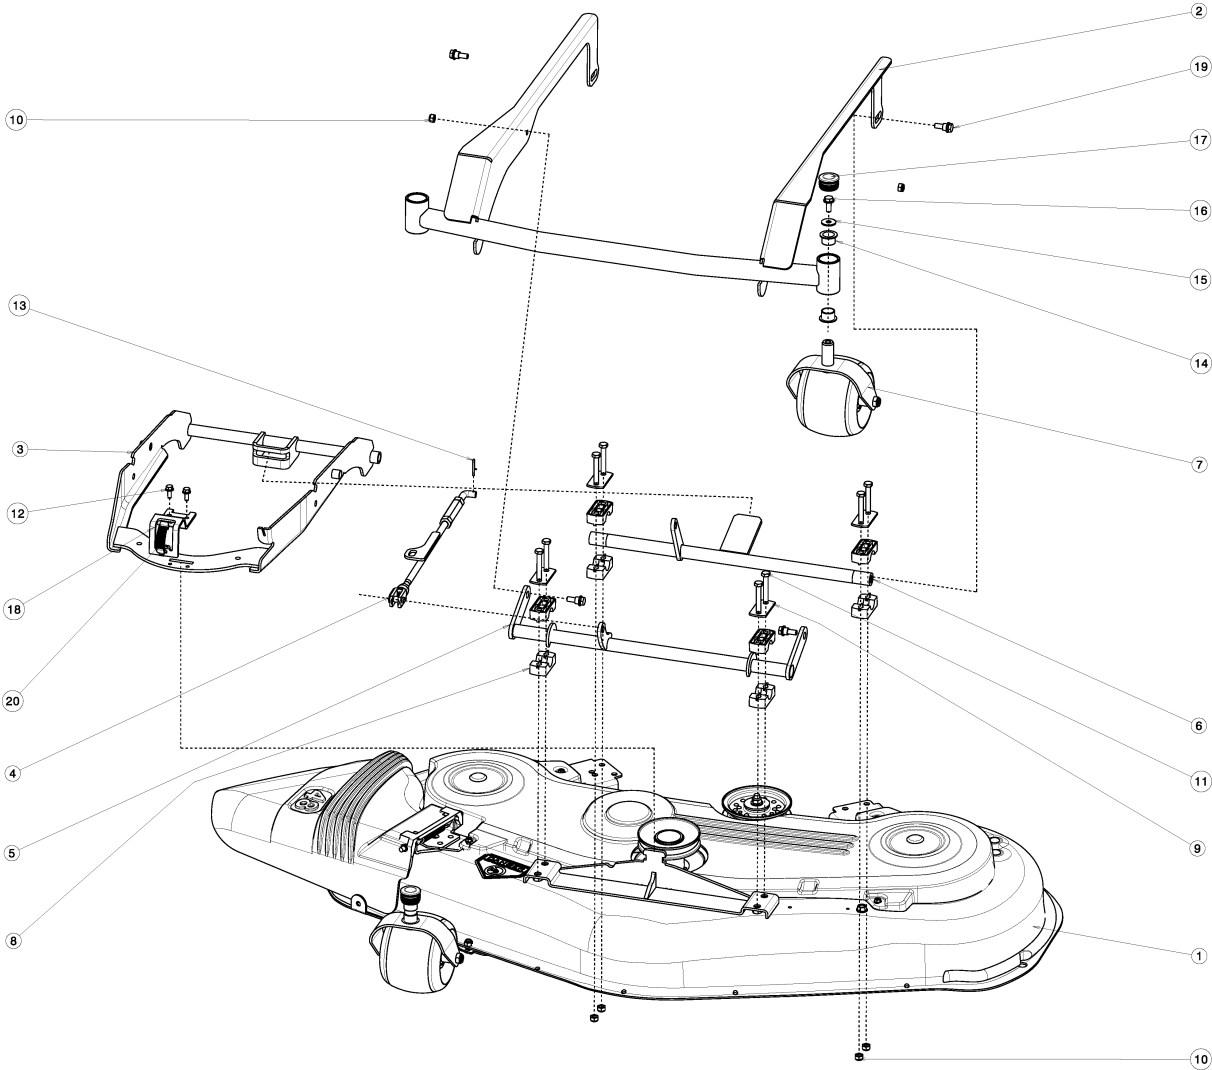

48"/122CM CUTTING DECK

R322T AWD

Ref	Part No	Description	Remark	QTY KIT
1	579 04 88-01	DECK SHELL ASSY		1
2	578 42 59-01	DECK FRAME		1
3	523 08 75-01	DECK ATTACHMENT		1
4	523 11 42-02	PARALLEL ROD ASSY		1
5	580 25 31-01	CROSS BAR		1
6	580 25 32-01	CROSS BAR		1
7	574 21 01-01	PIVOT WHEEL ASSY		1
8	506 86 96-01	BEARING		1
9	506 81 38-01	REINFORCING PLATE		1
10	732 21 18-01	LOCK NUT		1
11	725 24 61-51	SCREW EHHM		1
12	725 23 68-61	SCREW EHHFT		1
13	721 61 83-01	SPLIT PIN		1
14	578 97 59-01	BEARING		1
15	734 11 64-41	WASHER		1
16	506 57 01-04	SCREW EHHFM		1
17	574 03 48-01	PLUG		1
18	523 11 46-01	LOCK		1
19	506 59 74-01	SCREW EHHFM		1
20	503 89 47-03	SNAP LOCKING		1