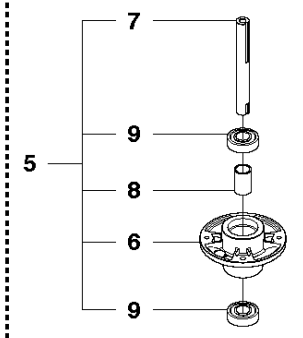

B2 CUTTING DECK C112, US

73 **Combi 112**

74 Husqvarna Forest & Garden
7349 Statesville Road
Charlotte, NC 28269, USA

44"/112CM CUTTING DECK

R322T AWD

Ref	Part No	Description	Remark	QTY	KIT
1	574 20 95-01	CUTTING DECK		1	
2	506 91 62-01	NUT		3	
3	544 44 93-01	PLUG		1	
4	506 57 01-04	SCREW EHHFM		3	
5	576 38 41-01	BLADE HOUSING ASSY		1	
6	576 38 42-01	BEARING HOUSING		1	
7	576 38 43-01	SHAFT		1	
8	576 38 44-01	SPACING SLEEVE		1	
9	738 23 04-34	BALL BEARING		2	
10	576 38 41-02	BLADE HOUSING ASSY		2	
11	576 38 42-01	BEARING HOUSING		1	
12	576 38 43-02	SHAFT		1	
13	576 38 44-01	SPACING SLEEVE		1	
14	738 23 04-34	BALL BEARING		2	
15	535 42 38-01	SCREW RSQM		12	
16	734 11 64-01	WASHER		12	
17	732 21 18-01	LOCK NUT		12	
18	506 92 21-01	PULLEY		3	
19	506 53 35-01	PARALLEL KEY		7	
20	544 06 80-02	SPACING SLEEVE		1	
21	734 11 74-41	WASHER		3	
22	544 11 41-01	SCREW EHHM		3	
23	535 50 42-02	ADAPTER		3	
24	504 18 81-10	BLADE		3	
25	506 79 23-01	KNIFE PLATE		3	
26	544 11 41-01	SCREW EHHM		3	
27	506 54 07-01	BELT TENSIONER ASSY	Small bushing	1	
27	586 96 66-01	BELT TENSIONER ASSY	Large bushing	1	
28	506 51 95-01	SPÄNNARM KPL.	Small bushing	1	27
28	585 35 99-01	ARM	Large bushing	1	27
29	506 53 27-01	PULLEY		1	27
30	734 11 64-41	WASHER		1	27
31	506 55 83-02	SCREW EHHFT	Small bushing	1	27
31	586 32 04-01	SCREW	Large bushing	1	27
32	506 91 87-02	WASHER	Small bushing	1	
32	586 49 67-01	WASHER	Large bushing	1	
33	725 24 51-71	SCREW EHHM	Small bushing	1	
33	725 64 53-01	SCREW IHCSFM	Large bushing	1	
33	725 24 51-71	SCREW EHHM	For 966785801, 967032101, 967153001	1	
34	732 21 18-01	LOCK NUT		1	
35	506 53 31-01	SPRING		1	
36	589 51 46-01	BELT		1	
37	544 09 62-01	BELT COVER		1	
38	544 40 05-01	SCREW		2	
72	506 78 97-01	LABEL		1	
73	544 23 81-05	LABEL		2	
74	506 98 39-01	DECAL		1	
75	535 43 74-01	LABEL WARNING		1	
76	574 51 00-01	DECAL		2	
77	506 77 86-01	PULLEY		1