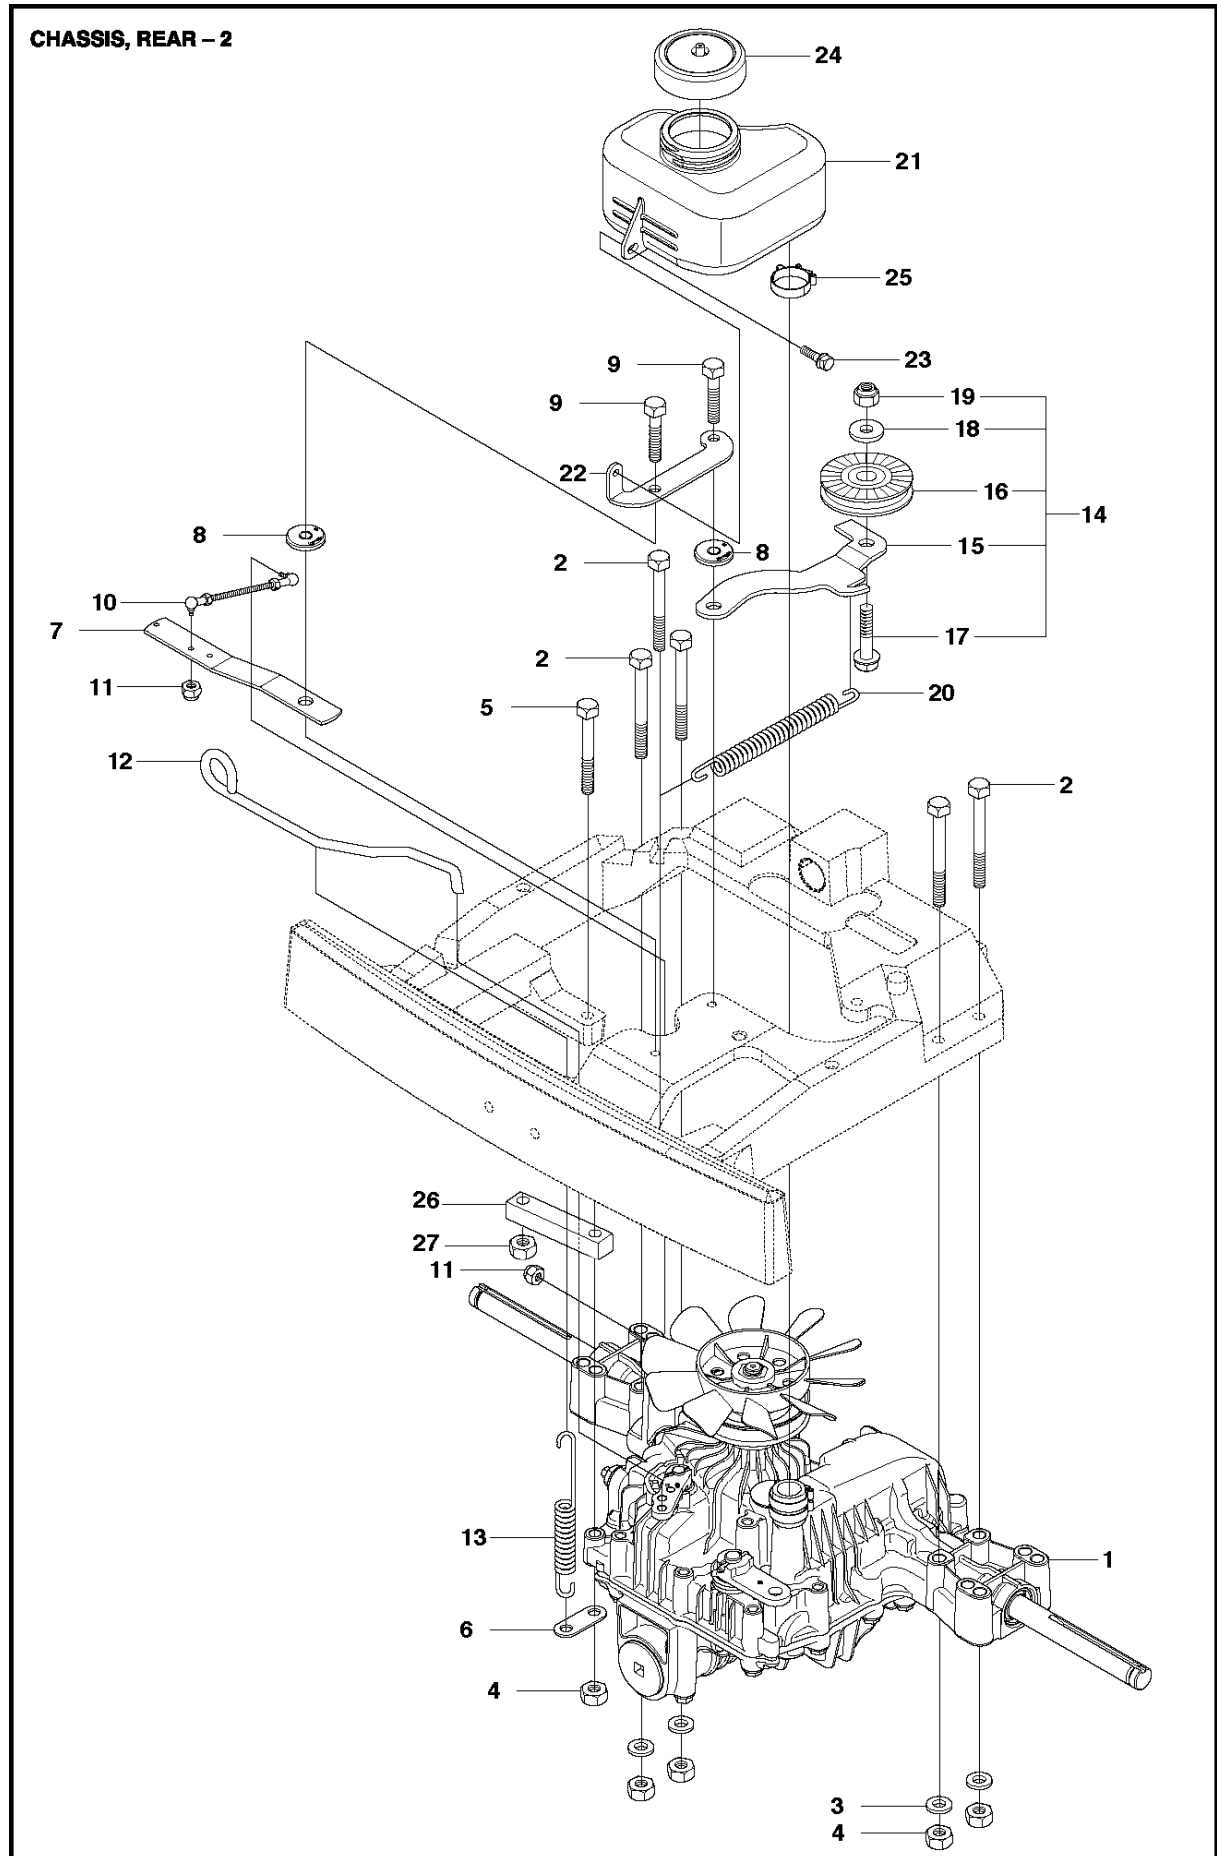

CHASSIS REAR

R322T AWD

Ref	Part No	Description	Remark	QTY	KIT
1	590 71 68-01	TRANSMISSION		1	
2	725 24 67-51	SCREW EHHM		5	
3	734 11 64-01	WASHER		4	
4	731 23 18-01	HEXAGON NUT		5	
5	725 24 62-51	SCREW EHHM		1	
6	506 59 93-01	LINK		1	
7	579 59 68-01	LEVER		1	
8	584 28 86-04	WASHER		2	
9	725 24 51-71	SCREW EHHM		2	
10	506 98 75-01	ADJUSTMENT ROD		1	
11	732 21 14-01	LOCK NUT		2	
12	506 98 82-01	FRIKOPPLINGSSTÅNG		1	
13	506 83 43-01	SPRING		1	
14	506 98 84-01	BELT TENSIONER ASSY		1	
15	588 74 04-01	BELT TENSIONER		1	14
16	506 94 69-01	PULLEY		1	14
17	725 24 55-51	SCREW		1	14
18	734 11 64-41	WASHER		1	14
19	732 21 18-01	LOCK NUT		1	14
20	506 98 86-01	SPRING		1	
21	544 10 01-01	EXPANSION TANK		1	
22	544 12 17-01	BRACKET		1	
23	725 23 64-61	SCREW EHHFT		1	
24	506 67 33-01	TANK CAP ASSY		1	
25	505 13 11-02	HOSE CLAMP		1	
26	506 98 72-01	MOMENTFÄSTE	For 966785801, 967153001 - 2015	1	
27	731 23 18-01	HEXAGON NUT	For 966785801, 967153001 - 2015	1