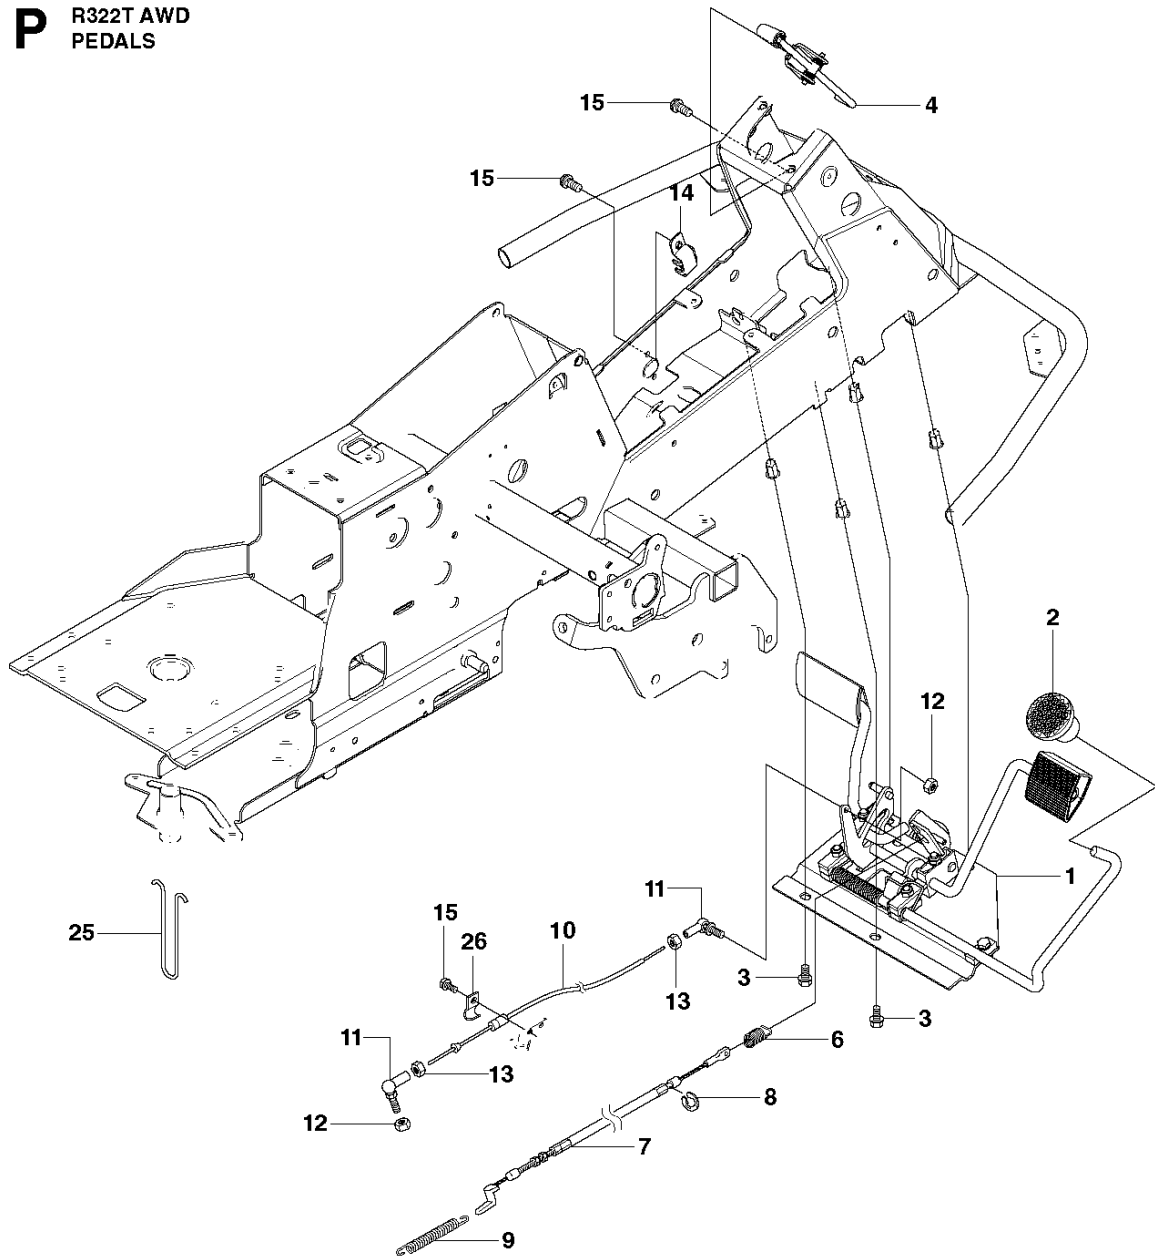

P R322T AWD
PEDALS

PEDALS

PEDALS

R322T AWD

Ref	Part No	Description	Remark	QTY KIT
1	544 12 60-01	PEDAL PLATE ASSY		1
2	535 47 37-01	KNOB		1
3	506 57 01-04	SCREW EHHFM		4
4	544 40 31-01	BRAKE LEVER ASSY		1
6	506 94 63-01	BRAKE SPRING		1
7	576 71 21-01	BRAKE WIRE		1
8	735 31 09-20	E-CLIP		1
9	574 51 11-02	CONTROL CABLE		1
10	574 41 12-02	CONTROL CABLE		1
11	506 55 73-01	VINKELL.AS8 DIN71802		2
12	732 21 14-01	LOCK NUT		2
13	731 23 14-01	HEXAGON NUT		2
14	522 43 08-01	BRACKET		1
15	725 23 64-61	SCREW EHHFT		4
16	738 21 02-04	BALL BEARING		1
17	535 48 02-01	ROLLER		1
18	535 48 06-01	PROTECTIVE PLATE		1
19	535 48 07-01	SPRING		1
20	535 48 08-01	BEARING SUPPORT		4
21	535 48 09-01	BEARING SUPPORT		5
22	535 48 10-01	REINFORCEMENT PLATE		3
23	535 47 88-01	PEDAL RUBBER		1
24	535 47 88-02	PEDAL RUBBER		1
25	506 57 64-02	CABLE HOLDER		1
26	506 56 65-01	CLIP		1