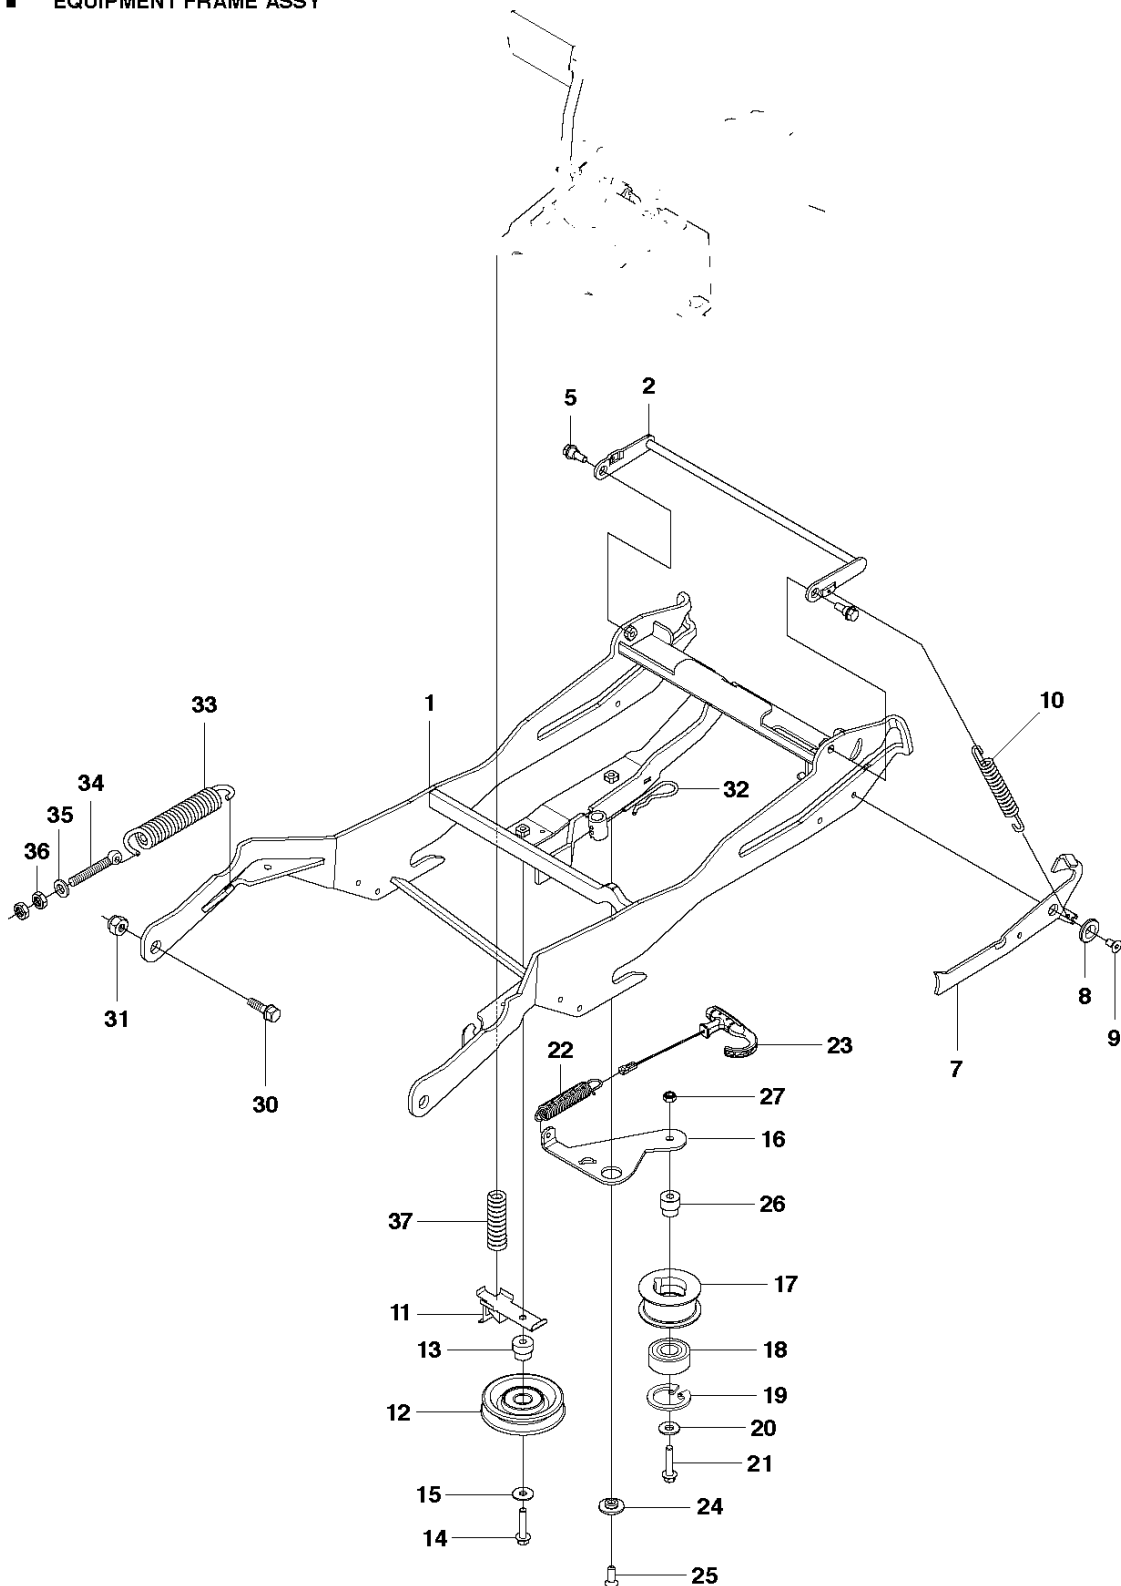

T R322T AWD
EQUIPMENT FRAME ASSY

MOWER LIFT / DECK LIFT

R322T AWD

Ref	Part No	Description	Remark	QTY KIT
1	523 06 42-01	EQUIPMENT FRAME		1
2	525 47 59-01	HOOK		1
5	506 59 74-01	SCREW EHHFM		2
7	523 11 66-02	LEVER		1
8	506 91 87-01	WASHER		1
9	725 64 48-01	SCREW IHCSFM		1
10	506 53 56-03	DRAW SPRING		1
11	578 91 05-01	BRAKE		1
12	506 97 48-01	PULLEY		1
13	506 82 68-02	BUSHING		1
14	725 24 59-51	SCREW EHHM		1
15	734 11 64-41	WASHER		1
16	577 22 87-01	SHEET		1
17	505 15 39-01	BELT TENSIONER WHEEL ASSY		1
18	738 21 04-04	BALL BEARING		1
19	735 31 38-10	CIRCLIP		1
20	734 11 64-41	WASHER		1
21	725 24 59-51	SCREW EHHM		1
22	504 62 24-01	SPRING		1
23	504 62 21-02	HANDLE ASSY		1
24	505 45 17-01	WASHER		1
25	725 64 53-01	SCREW IHCSFM		1
26	535 48 48-01	BUSHING		1
27	732 21 18-01	LOCK NUT		1
30	506 89 58-01	COLLAR SCREW		2
31	732 25 22-01	HEXAGON LOCKING NUT		2
32	506 96 66-01	HAIR PIN COTTER		1
33	506 83 76-01	SPRING		2
34	506 83 77-01	RING BOLT		2
35	734 11 72-01	WASHER		2
36	731 23 20-51	HEXAGON NUT		4
37	579 31 99-01	SPRING		1