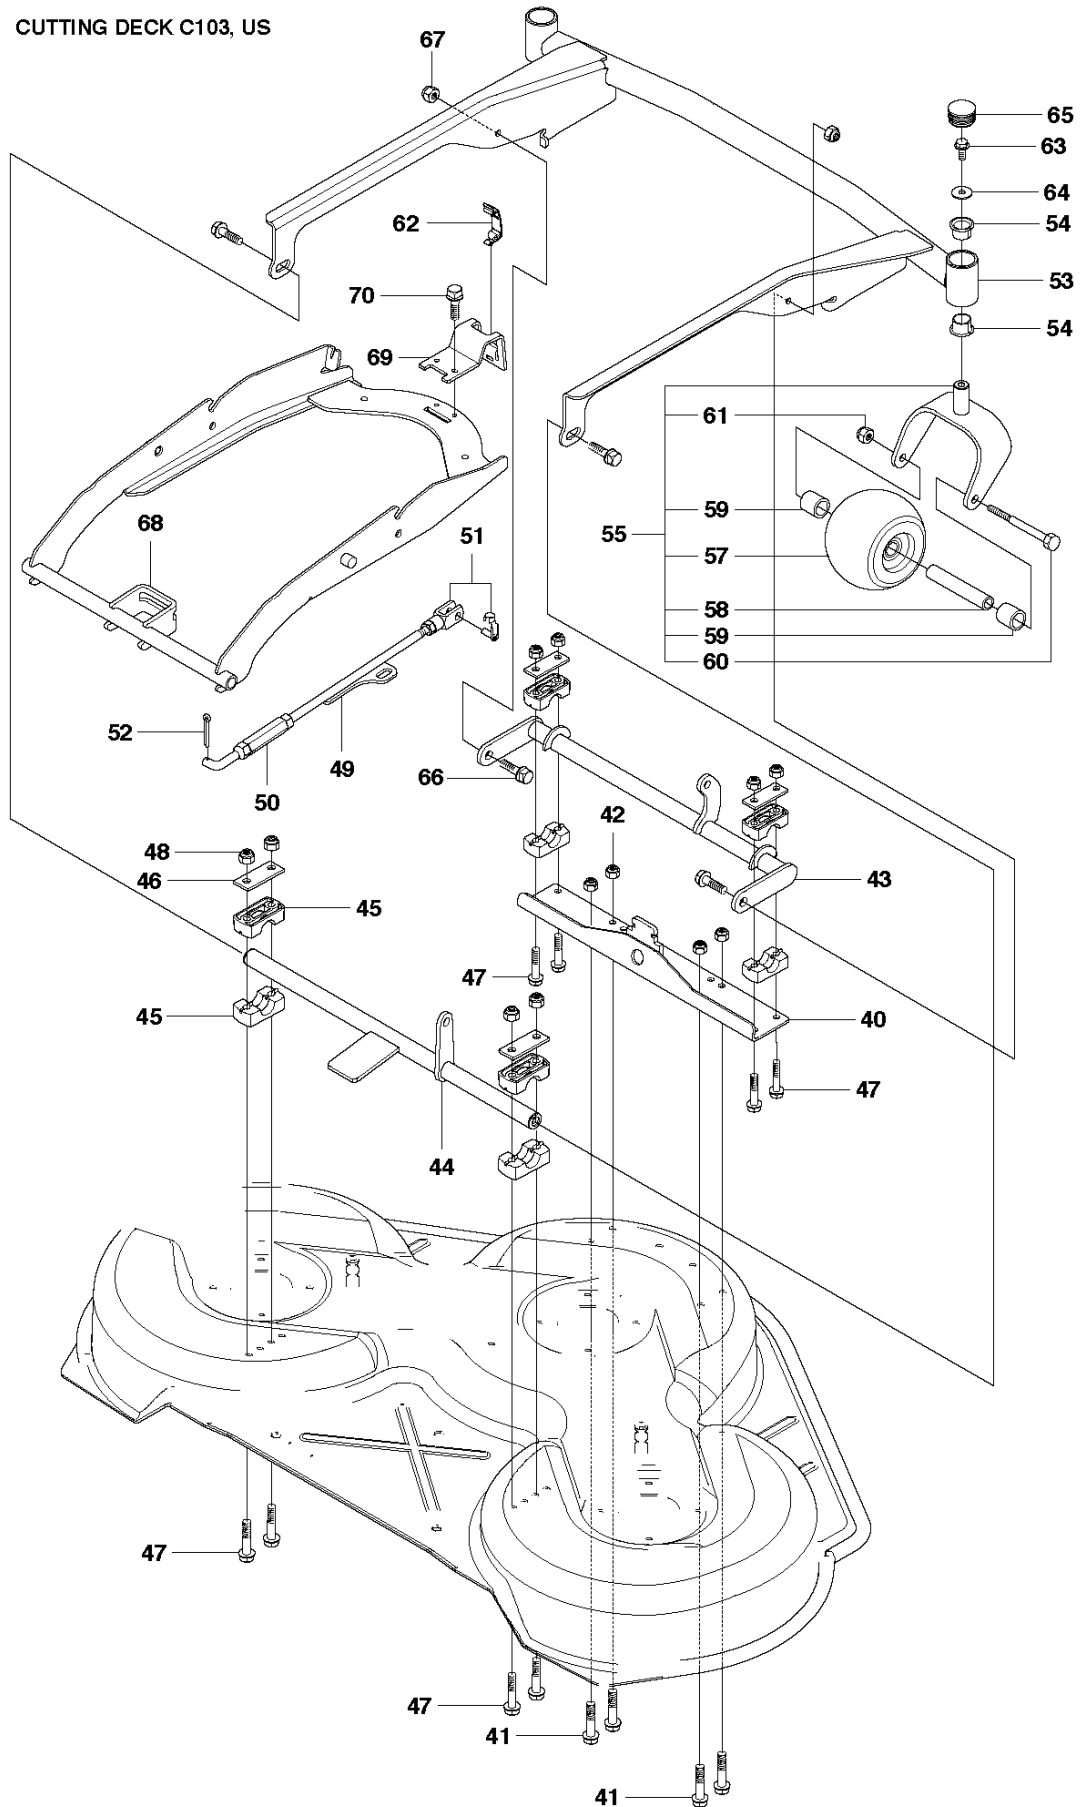

A1 CUTTING DECK C103, US

103CM CUTTING DECK

R322T AWD

Ref	Part No	Description	Remark	QTY KIT
40	523 09 53-01	BRACKET		1
41	725 24 51-71	SCREW EHHM		5
42	732 21 18-01	LOCK NUT		4
43	502 64 18-05	CROSS BAR		1
44	523 09 45-03	CROSS BAR		1
45	506 86 96-01	BEARING		8
46	506 81 38-01	REINFORCING PLATE		4
47	725 24 61-51	SCREW EHHM		8
48	732 21 18-01	LOCK NUT		8
49	523 11 42-01	PARALLEL ROD ASSY		1
50	502 64 23-01	PARALLEL ROD		1
51	506 83 98-02	GAFFELLÄNK M10X1.5		1
52	721 61 83-01	SPLIT PIN		1
53	523 08 65-03	DECK FRAME		1
54	574 56 19-01	BEARING		4
55	574 21 01-01	PIVOT WHEEL ASSY		2
57	506 96 30-01	WHEEL ASSY		1
58	506 81 08-02	TUBE		1
59	506 87 41-02	SPACER		2
60	725 25 19-51	SCREW EHHM		1
61	732 21 20-51	NUT		1
62	503 89 47-03	SNAP LOCKING		1
63	506 57 01-04	SCREW EHHFM		2
64	734 11 64-41	WASHER		2
65	574 03 48-01	PLUG		2
66	506 59 74-01	SCREW EHHFM		4
67	732 21 18-01	LOCK NUT		2
68	523 08 75-01	DECK ATTACHMENT		1
69	523 11 46-01	LOCK		1
70	725 23 68-61	SCREW EHHFT		2