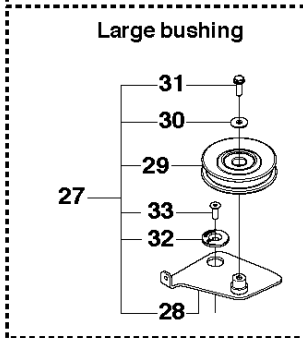

B2 CUTTING DECK C112, US

73 **Combi 112**

74 Husqvarna Forest & Garden
7349 Statesville Road
Charlotte, NC 28269, USA

44"/112CM CUTTING DECK

R322T AWD

Ref	Part No	Description	Remark	QTY	KIT
1	574 20 95-01	CUTTING DECK		1	
2	506 91 62-01	NUT		3	
3	544 44 93-01	PLUG		1	
4	506 57 01-04	SCREW EHHFM		3	
5	576 38 41-01	BLADE HOUSING ASSY		1	
6	576 38 42-01	BEARING HOUSING		1	
7	576 38 43-01	SHAFT		1	
8	576 38 44-01	SPACING SLEEVE		1	
9	738 23 04-34	BALL BEARING		2	
10	576 38 41-02	BLADE HOUSING ASSY		2	
11	576 38 42-01	BEARING HOUSING		1	
12	576 38 43-02	SHAFT		1	
13	576 38 44-01	SPACING SLEEVE		1	
14	738 23 04-34	BALL BEARING		2	
15	535 42 38-01	SCREW RSQM		12	
16	734 11 64-01	WASHER		12	
17	732 21 18-01	LOCK NUT		12	
18	506 92 21-01	PULLEY		3	
19	506 53 35-01	PARALLEL KEY		7	
20	544 06 80-02	SPACING SLEEVE		1	
21	734 11 74-41	WASHER		3	
22	544 11 41-01	SCREW EHHM		3	
23	535 50 42-02	ADAPTER		3	
24	504 18 81-10	BLADE		3	
25	506 79 23-01	KNIFE PLATE		3	
26	544 11 41-01	SCREW EHHM		3	
27	506 54 07-01	BELT TENSIONER ASSY	Small bushing	1	
27	586 96 66-01	BELT TENSIONER ASSY	Large bushing	1	
28	506 51 95-01	SPÄNNARM KPL.	Small bushing	1	27
28	585 35 99-01	ARM	Large bushing	1	27
29	506 53 27-01	PULLEY		1	27
30	734 11 64-41	WASHER		1	27
31	506 55 83-02	SCREW EHHFT	Small bushing	1	27
31	586 32 04-01	SCREW	Large bushing	1	27
32	506 91 87-02	WASHER	Small bushing	1	
32	586 49 67-01	WASHER	Large bushing	1	
33	725 24 51-71	SCREW EHHM	Small bushing	1	
33	725 64 53-01	SCREW IHCSFM	Large bushing	1	
33	725 24 51-71	SCREW EHHM	For 966785801, 967032101, 967153001	1	
34	732 21 18-01	LOCK NUT		1	
35	506 53 31-01	SPRING		1	
36	589 51 46-01	BELT		1	
37	544 09 62-01	BELT COVER		1	
38	544 40 05-01	SCREW		2	
72	506 78 97-01	LABEL		1	
73	544 23 81-05	LABEL		2	
74	506 98 39-01	DECAL		1	
75	535 43 74-01	LABEL WARNING		1	
76	574 51 00-01	DECAL		2	
77	506 77 86-01	PULLEY		1