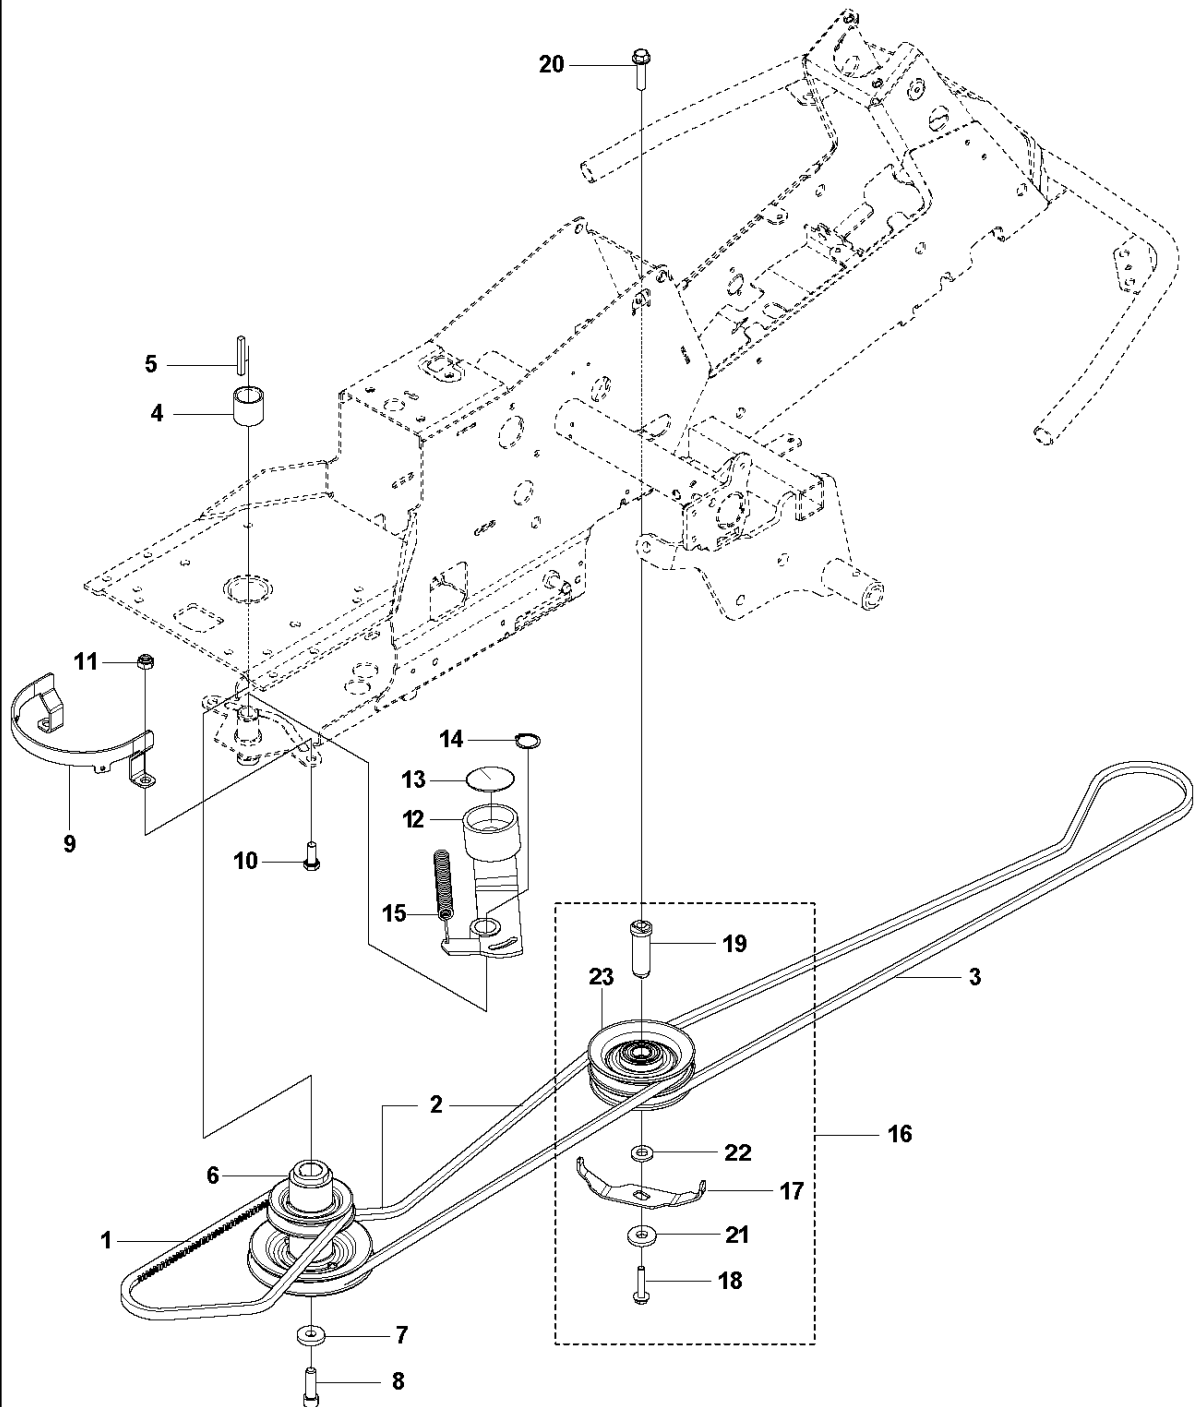

TRANSMISSION

CHASSIS, ENGINE & PULLEYS

R322T AWD

Ref	Part No	Description	Remark	QTY KIT
1	589 53 12-01	BELT		1
2	589 53 04-01	BELT		1
3	594 97 80-01	BELT		1
4	506 50 92-01	SPACING SLEEVE		1
5	506 55 59-01	WEDGE		1
6	535 48 24-01	PULLEY		1
7	506 59 75-01	WASHER		1
8	506 55 60-02	SCREW UNC		1
9	506 66 45-01	BELT GUIDE		1
10	731 23 20-51	HEXAGON NUT		4
11	535 48 44-01	BELT TENSIONER ASSY		1
12	735 31 26-00	CIRCLIP		1
13	580 67 81-01	SPRING		1
14	544 42 61-01	SHAFT		1
15	506 67 54-02	SCREW EHHFM		1
16	535 48 22-01	PULLEY		1
17	506 77 57-01	WASHER		1
18	544 40 53-01	BELT GUIDE		1
19	535 48 50-01	SEALING		1
20	506 67 54-02	SCREW EHHFM		1
21	586 32 02-01	DISTANCE		1
22	506 59 75-01	WASHER		1
23	535 48 22-01	PULLEY		1