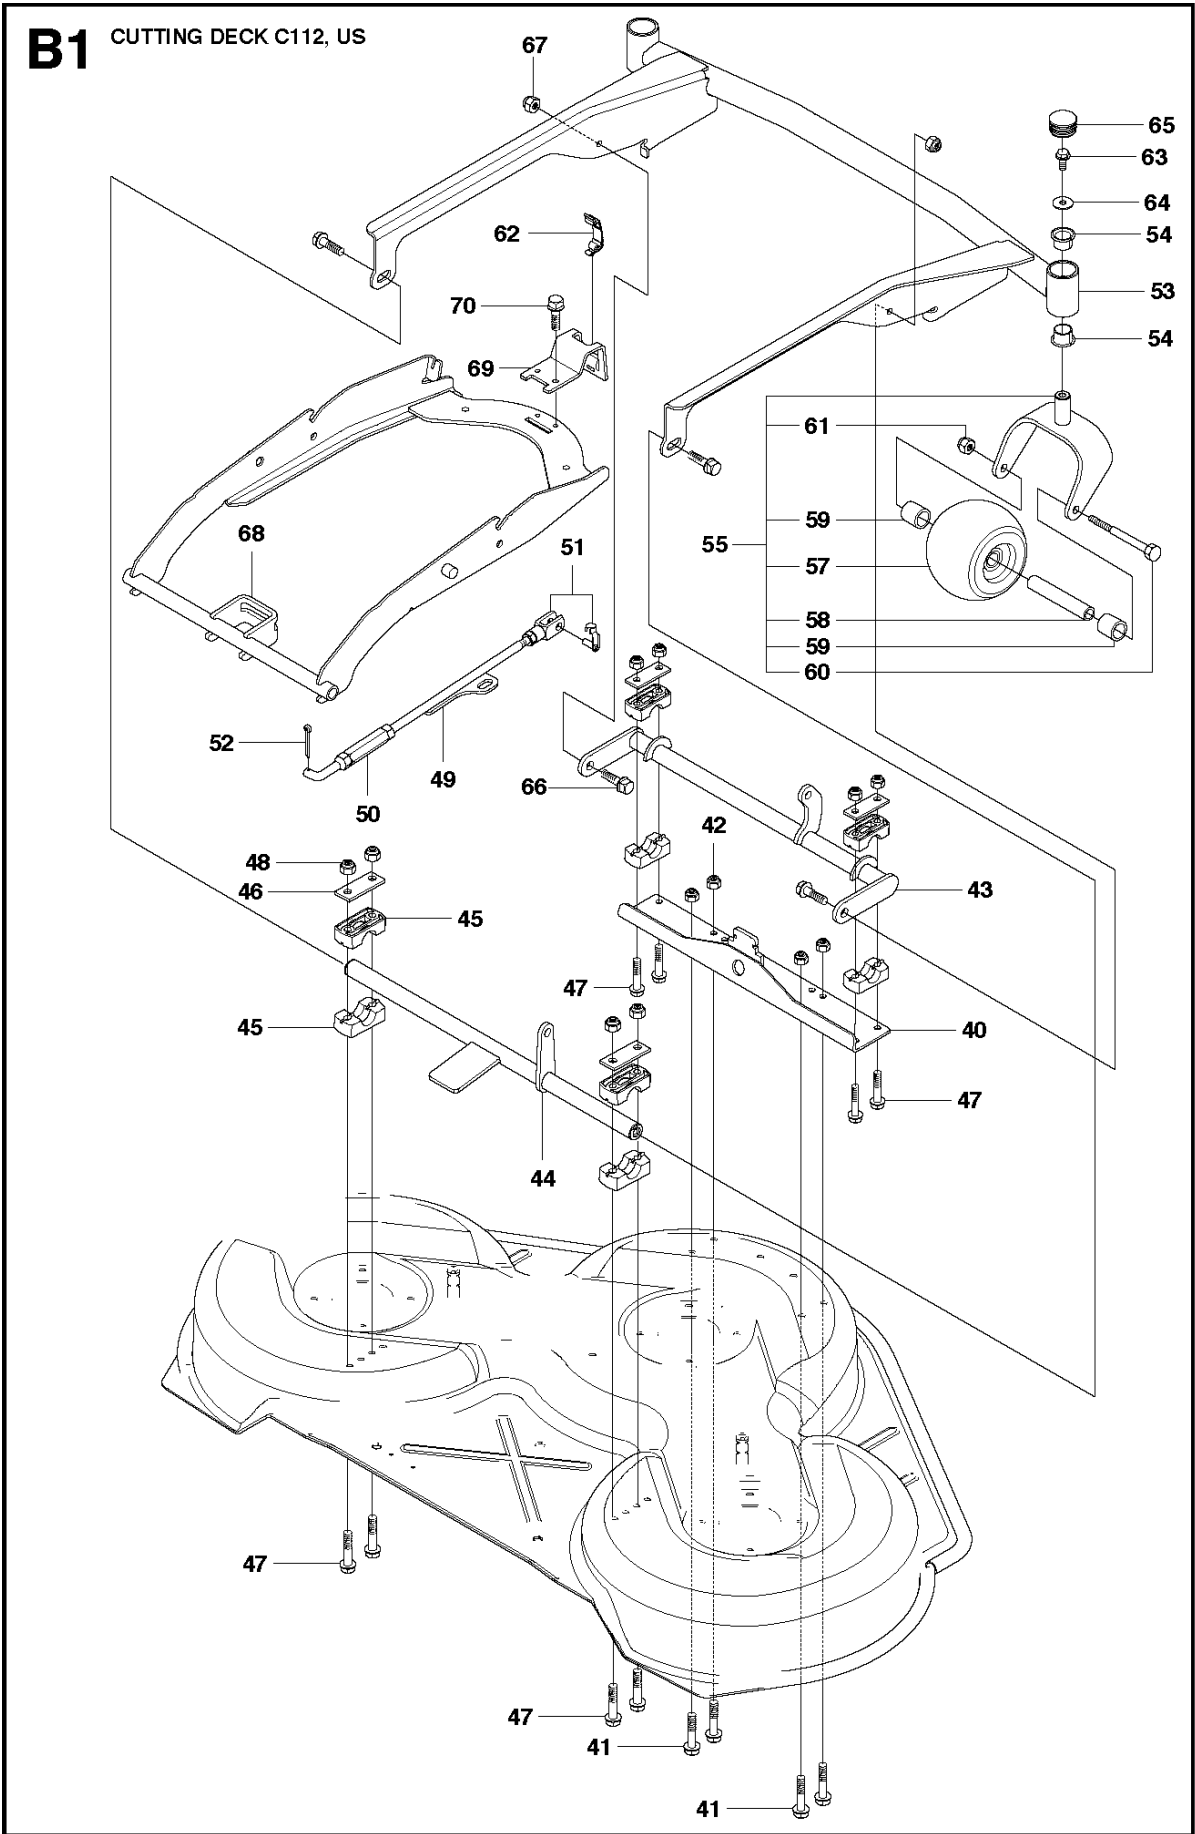

A2 CUTTING DECK C103, US

Large bushing

73 Combi 103

74 Husqvarna Forest & Garden
7349 Statesville Road
Charlotte, NC 28269, USA

103CM CUTTING DECK

R322T AWD

Ref	Part No	Description	Remark	QTY	KIT
1	574 21 08-01	CUTTING DECK		1	
2	506 91 62-01	NUT		3	
3	544 44 92-01	PLUG		1	
4	506 57 01-04	SCREW EHHFM		3	
5	576 38 41-01	BLADE HOUSING ASSY		1	
6	576 38 42-01	BEARING HOUSING		1	
7	576 38 43-01	SHAFT		1	
8	576 38 44-01	SPACING SLEEVE		1	
9	738 23 04-34	BALL BEARING		2	
10	576 38 41-02	BLADE HOUSING ASSY		2	
11	576 38 42-01	BEARING HOUSING		1	
12	576 38 43-02	SHAFT		1	
13	576 38 44-01	SPACING SLEEVE		1	
14	738 23 04-34	BALL BEARING		2	
15	535 42 38-01	SCREW RSQM		12	
16	734 11 64-01	WASHER		14	
17	732 21 18-01	LOCK NUT		12	
18	506 92 21-01	PULLEY		3	
19	506 53 35-01	PARALLEL KEY		7	
20	544 06 80-02	SPACING SLEEVE		1	
21	734 11 74-41	WASHER		3	
22	544 11 41-01	SCREW EHHM		3	
23	535 50 42-02	ADAPTER		3	
24	504 18 82-10	BLADE		3	
25	506 79 23-01	KNIFE PLATE		3	
26	544 11 41-01	SCREW EHHM		3	
27	506 54 07-01	BELT TENSIONER ASSY	Small bushing	1	
27	586 96 66-01	BELT TENSIONER ASSY	Large bushing	1	
28	506 51 95-01	SPÄNNARM KPL.	Small bushing	1	27
28	585 35 99-01	ARM	Large bushing	1	27
29	506 53 27-01	PULLEY		1	27
30	734 11 64-41	WASHER		1	
31	506 55 83-02	SCREW EHHFT	Small bushing	1	27
31	586 32 04-01	SCREW	Large bushing	1	27
32	506 91 87-02	WASHER	Small bushing	1	
32	586 49 67-01	WASHER	Large bushing	1	
33	725 24 51-71	SCREW EHHM	Small bushing	1	
33	725 64 53-01	SCREW IHCSFM	For 967153002, 967153001 - 2017	1	
33	725 24 51-71	SCREW EHHM	For 966785801, 967153001 - 2015	1	
34	732 21 18-01	LOCK NUT		1	
35	506 53 31-01	SPRING		1	
36	589 53 06-01	BELT		1	
37	544 09 61-01	BELT COVER		1	
38	544 40 05-01	SCREW		2	
72	506 78 97-01	LABEL		1	
73	544 23 81-03	LABEL		2	
74	506 98 39-01	DECAL		1	
76	574 51 00-01	DECAL		2	
77	506 77 86-01	PULLEY		1	