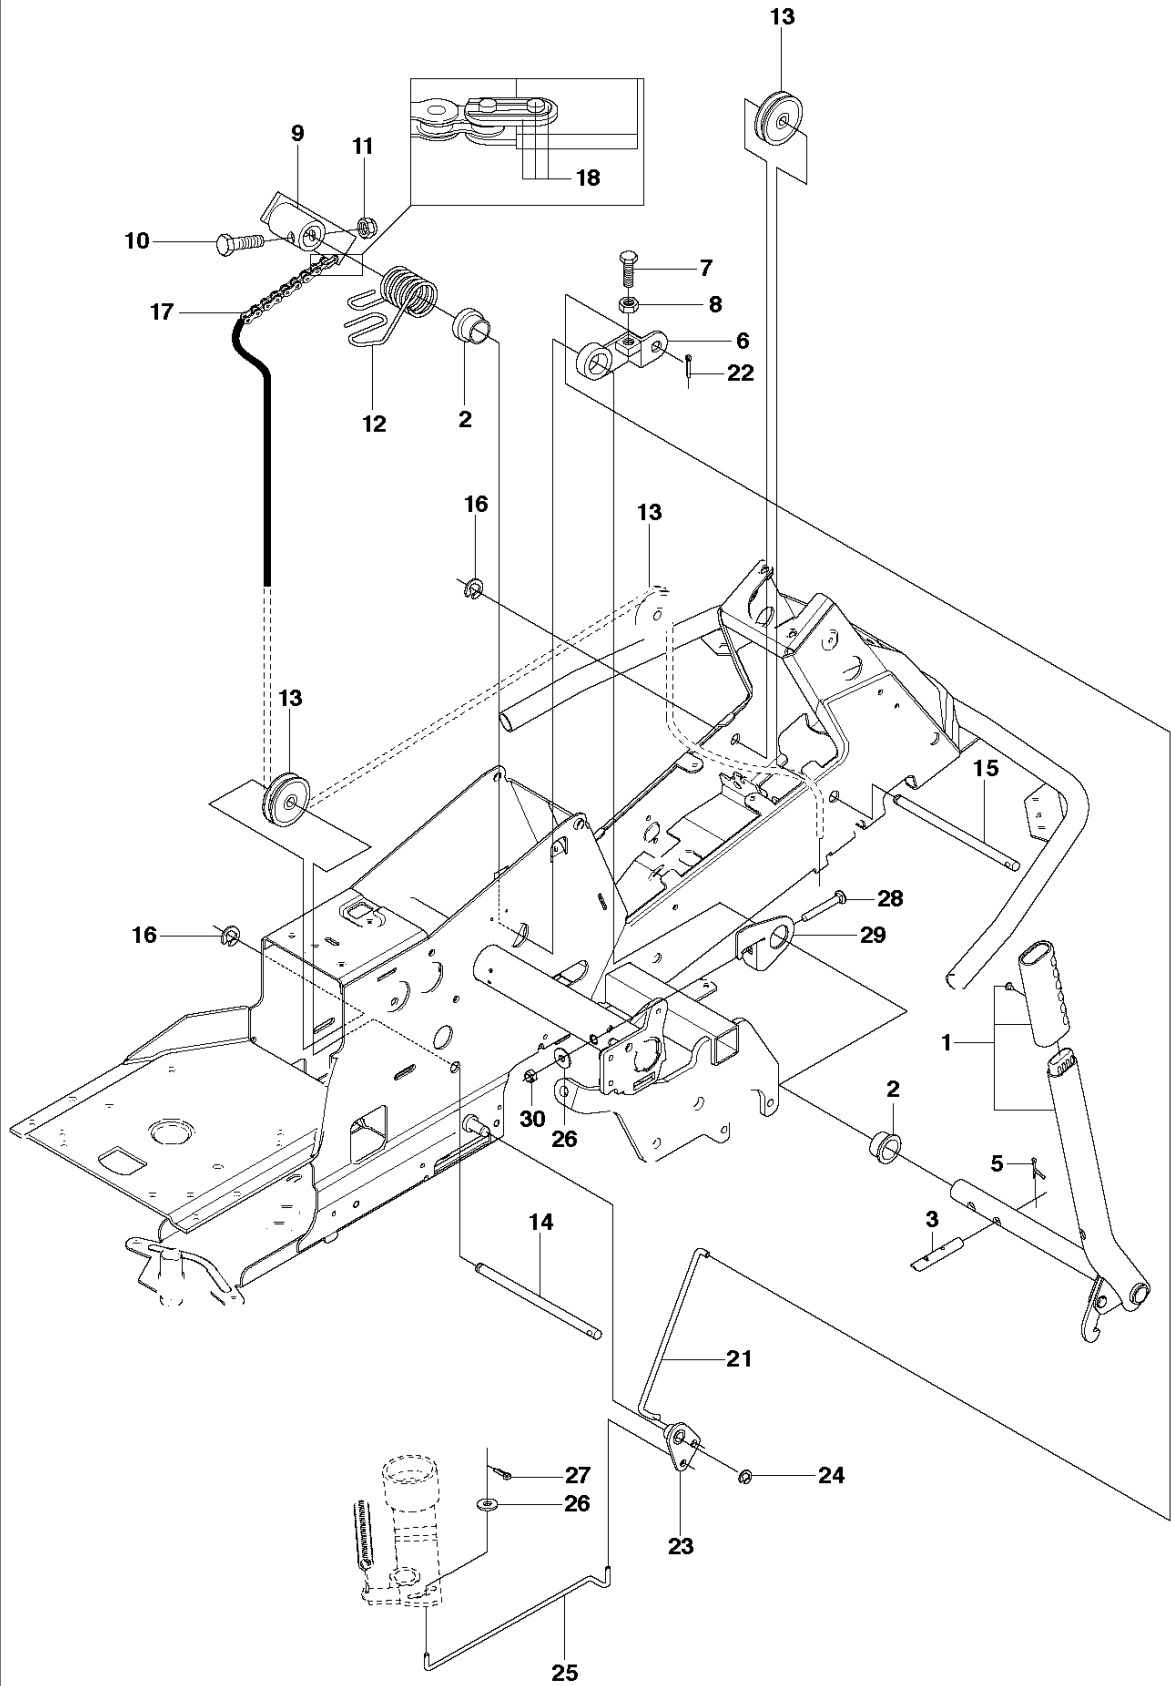

E MOWER LIFT
For 2012 - 2017

MOWER LIFT / DECK LIFT

R322T AWD

Ref	Part No	Description	Remark	QTY KIT
1	577 96 67-01	LIFTING LEVER ASSY		1
2	506 55 65-01	BEARING		1
3	525 40 66-01	PEN		1
5	721 61 83-01	SPLIT PIN		2
6	506 78 43-01	LINK ASSY		1
7	725 24 97-51	SCREW		1
8	731 23 20-51	HEXAGON NUT		1
9	544 43 36-01	LIFTING ARM		1
10	725 25 42-51	SCREW EHHM		1
11	732 25 22-01	HEXAGON LOCKING NUT		1
12	506 91 68-01	SPRING		1
13	506 90 56-01	OFFSET PULLEY		1
14	506 90 57-01	SHAFT		1
15	506 90 57-02	SHAFT		1
16	735 31 18-20	E-CLIP		1
17	506 55 46-07	CHAIN		1
18	506 55 47-01	LINKAGE		1
21	544 45 69-01	CONNECTION ROD		1
22	721 61 83-01	SPLIT PIN		1
23	544 37 86-01	LINK		1
24	735 31 14-20	E-CLIP		1
25	544 44 88-01	CONNECTION ROD		1
26	734 11 64-41	WASHER		1
27	721 61 83-01	SPLIT PIN		1
28	535 42 38-03	SCREW RSQM		1
29	577 99 95-01	SHEET		1
30	732 21 18-01	LOCK NUT		2