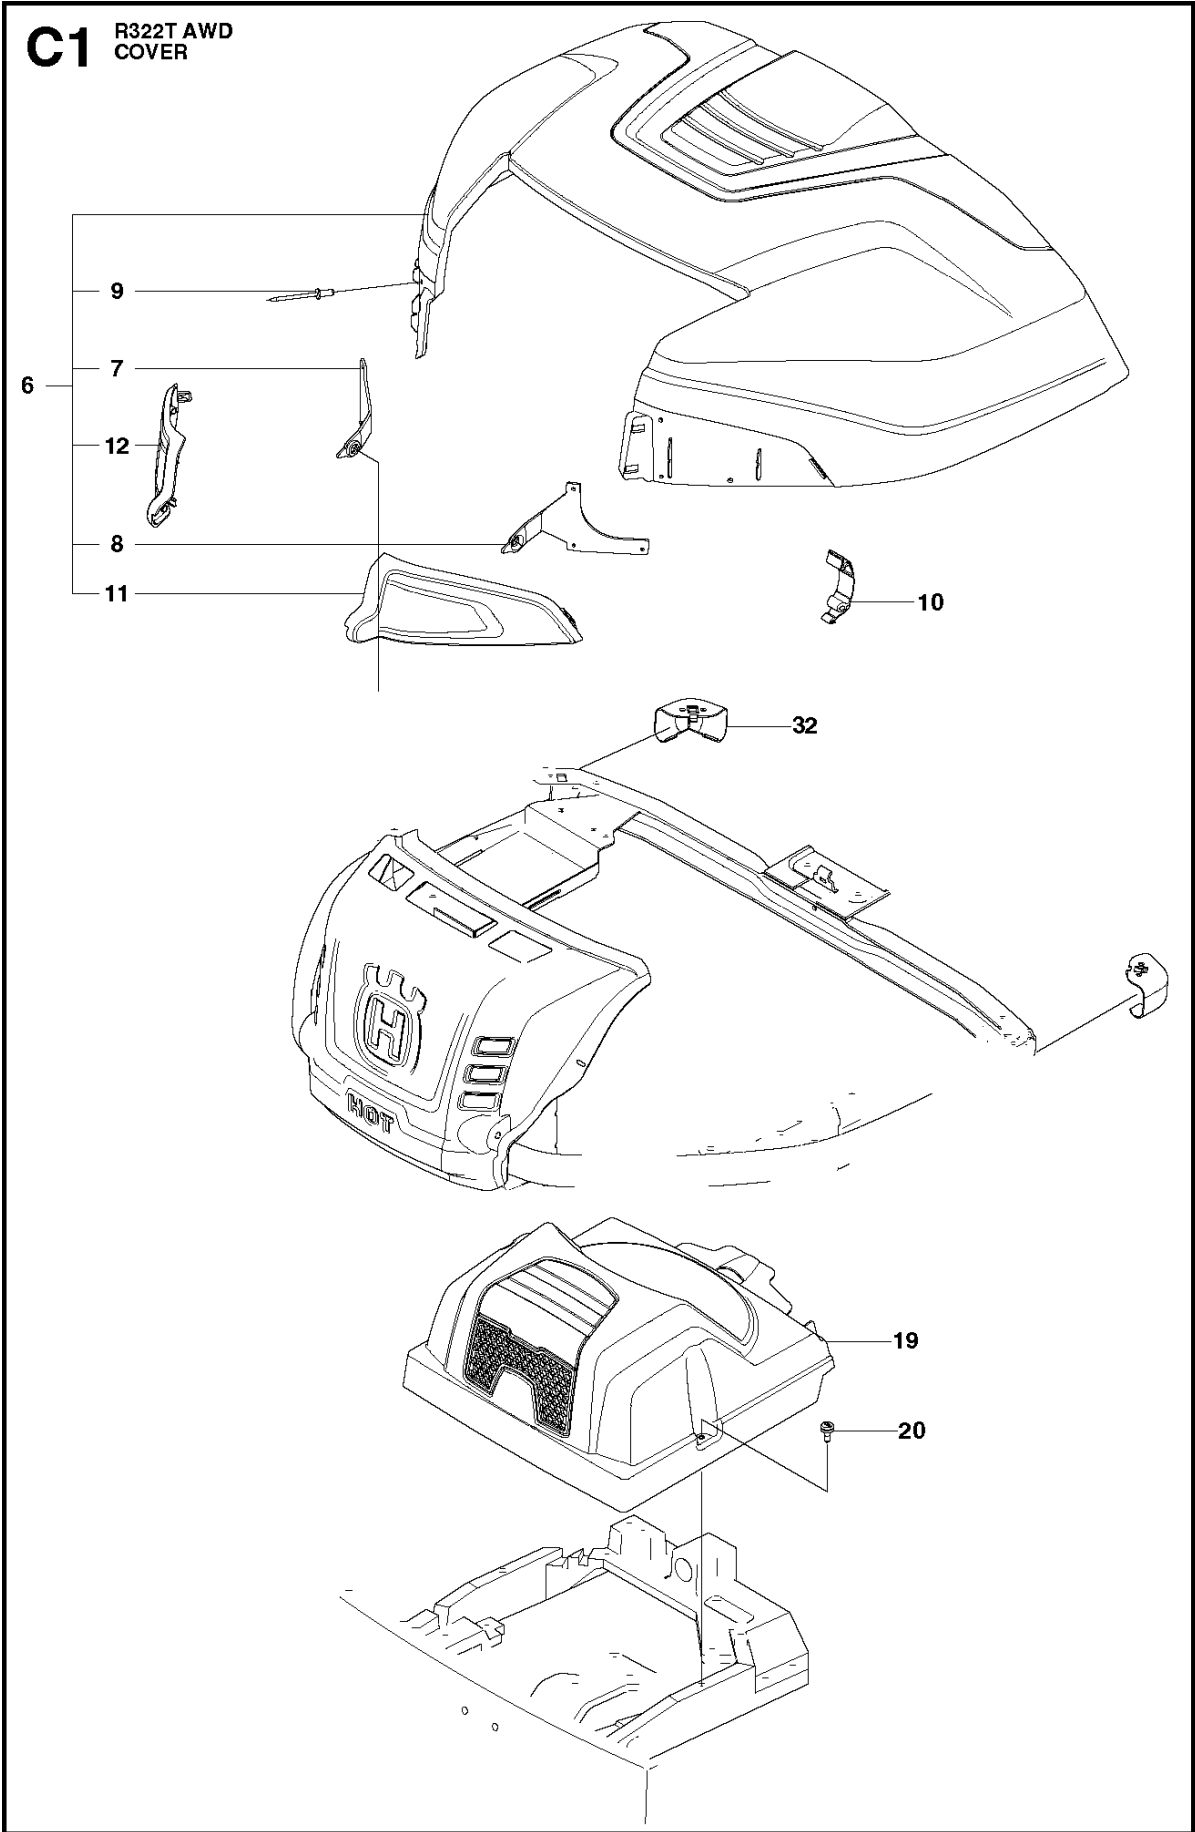

SPARE PARTS LIST

RIDERS

R322T AWD

SEAT

R322T AWD

Ref	Part No	Description	Remark	QTY KIT
1	587 15 27-01	SEAT BRACKET		1
2	725 24 93-71	SCREW EHHM		1
3	506 91 53-01	COMPRESSION SPRING		1
4	734 11 74-41	WASHER		1
5	725 23 68-61	SCREW EHHFT		1
6	587 39 30-01	SEAT	Seat for newer models 2015 -->	1
6	587 60 53-03	SEAT ASSY	Seat kit for old models between 2012-2014, B1500005	1
7	725 54 47-01	SCREW IHSCM		4
8	506 59 74-01	SCREW EHHFM		2
9	587 29 04-01	SEAT ADJUSTER		2
10	732 21 18-01	LOCK NUT		4

COVER, REAR

R322T AWD

Ref	Part No	Description	Remark	QTY KIT
6	577 61 47-03	ENGINE HOOD ASSY		1
7	578 11 37-01	HINGE		1
8	578 11 37-02	HINGE		1
9	722 79 54-02	RIVET		6
10	503 89 47-03	SNAP LOCKING		1
11	577 61 26-02	COVER		1
12	577 61 26-01	COVER		1
19	578 26 13-01	TRANSMISSION COVER		1
20	574 85 62-01	SCREW		2
32	577 90 33-01	PLUG		2

COVER

R322T AWD

Ref	Part No	Description	Remark	QTY KIT
1	577 72 93-01	FOOT PLATE		1
3	577 72 94-01	FOOT PLATE		1
5	544 40 05-01	SCREW		14
21	544 23 92-01	COVER		1
22	544 42 75-01	MAT		1
23	535 42 91-01	SPRING NUT		4
24	577 70 41-01	COVER		1
26	544 43 32-01	PROTECTIVE COVER		1
27	525 56 24-01	UNIT COVER		1
28	577 72 95-01	FENDER		1
29	577 76 45-01	LOCK NUT		1
30	577 72 96-01	FENDER		1
31	577 73 75-01	CONTROL COVER		1
33	577 70 04-01	COVER		1
37	582 21 42-01	LAMP		2