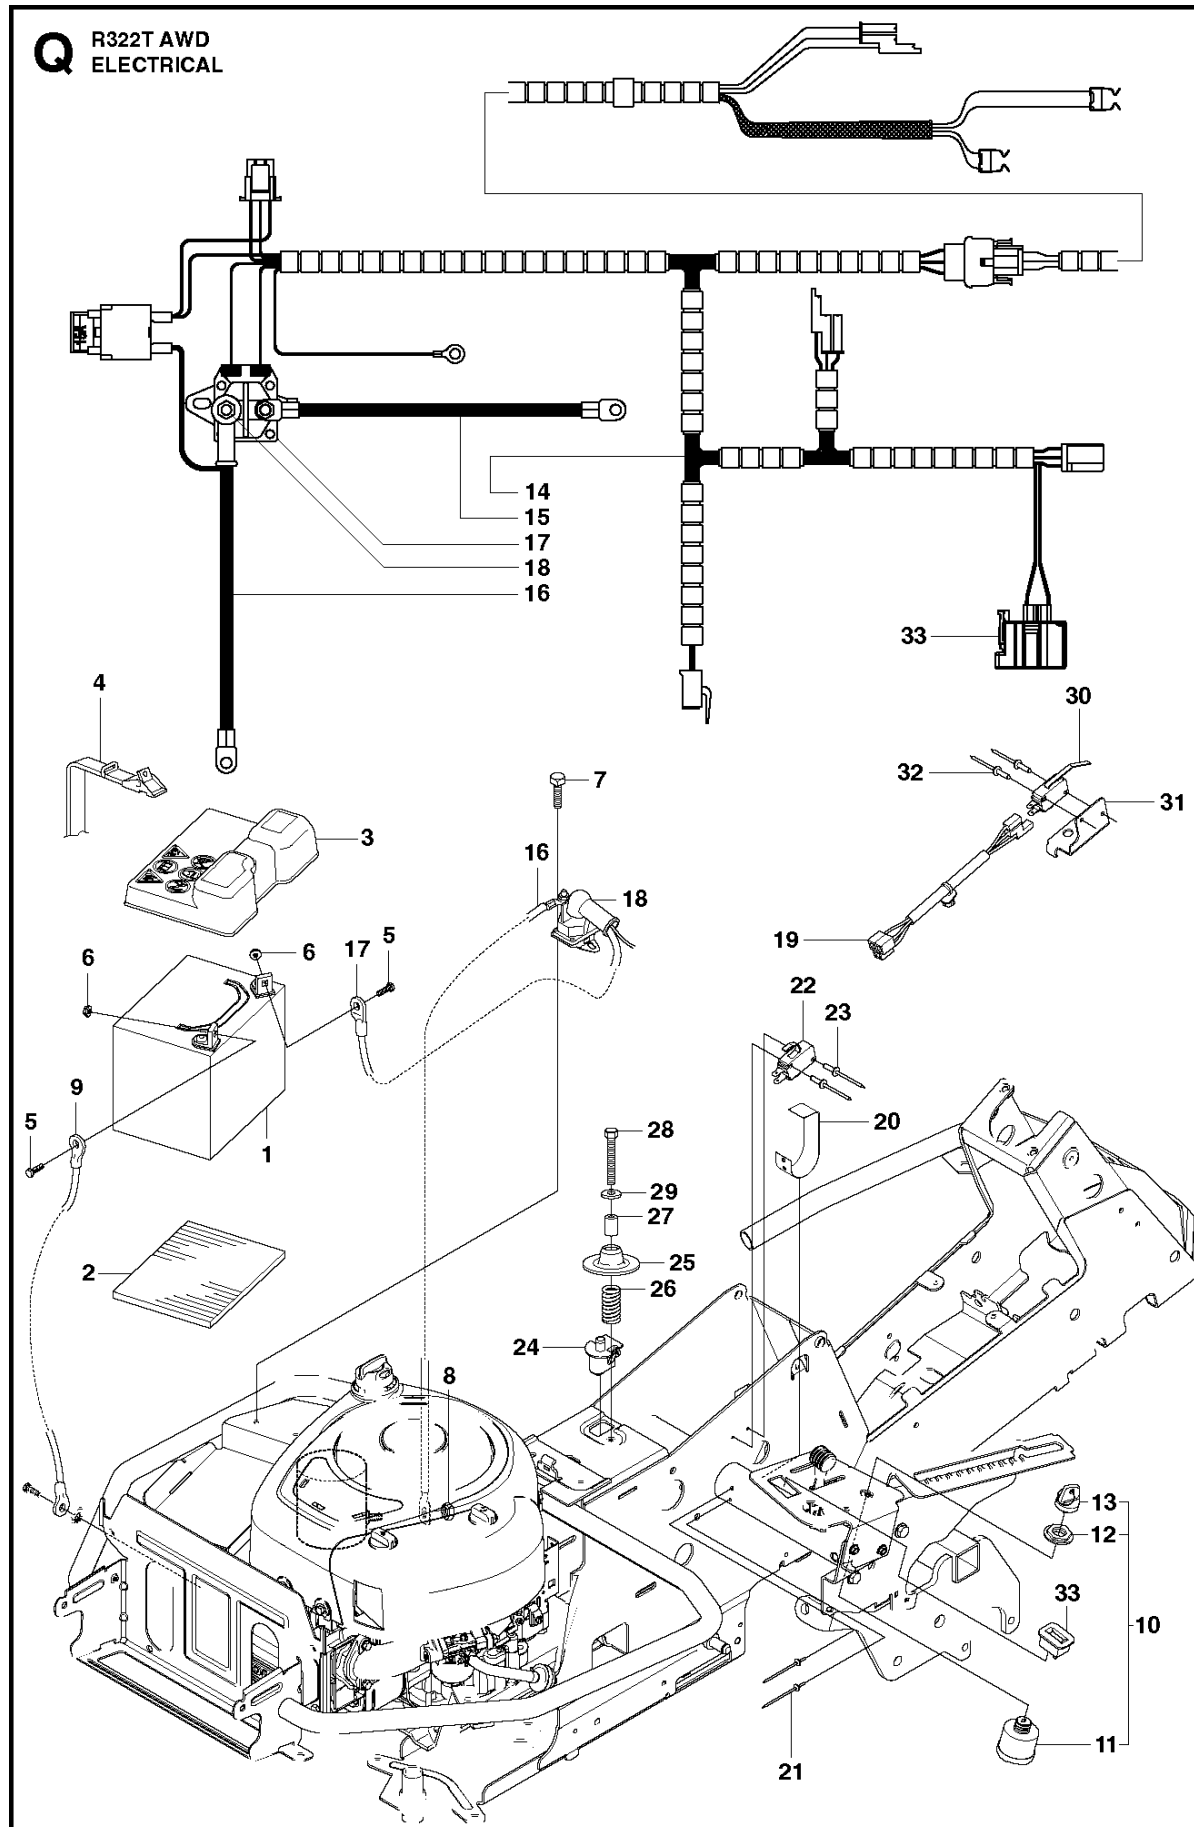

ELECTRICAL

R322T AWD

Ref	Part No	Description	Remark	QTY KIT
1	577 04 16-01	BATTERY		1
2	535 44 11-01	BATTERY MAT		1
3	578 20 06-01	COVER		1
4	506 83 68-02	BELT		1
5	522 62 21-01	SCREW EHHM		2
6	522 62 43-01	NUT		2
7	725 23 64-61	SCREW EHHFT		1
8	506 89 98-01	NUT		1
9	576 18 38-01	CABLE		1
10	579 43 43-01	IGNITION SWITCH		1
11	578 26 17-01	IGNITION SWITCH		1
12	544 44 23-01	NUT		1
13	544 44 24-01	IGNITION KEY		1
14	578 33 84-01	WIRING		1
15	576 18 39-01	CABLE		1
16	576 18 40-01	CABLE		1
17	544 43 98-01	RELAY		1
18	506 89 98-01	NUT		2
19	578 32 89-01	WIRING		1
20	506 90 93-01	PLATE SPRING		1
21	722 78 39-02	BLIND RIVET		2
22	574 31 60-01	SWITCH		1
23	544 44 07-01	RIVET		2
24	506 90 96-01	SWITCH		1
25	506 90 97-01	SPRING WASHER		1
26	544 44 12-01	SPRING		1
27	506 90 99-02	SPACING TUBE		1
28	725 24 60-51	SCREW EHHM		1
29	734 11 64-01	WASHER		1
30	574 31 61-01	SWITCH		1
31	544 41 57-01	BRACKET		1
32	544 44 07-01	RIVET		2
33	578 38 24-01	HOUR METER		1