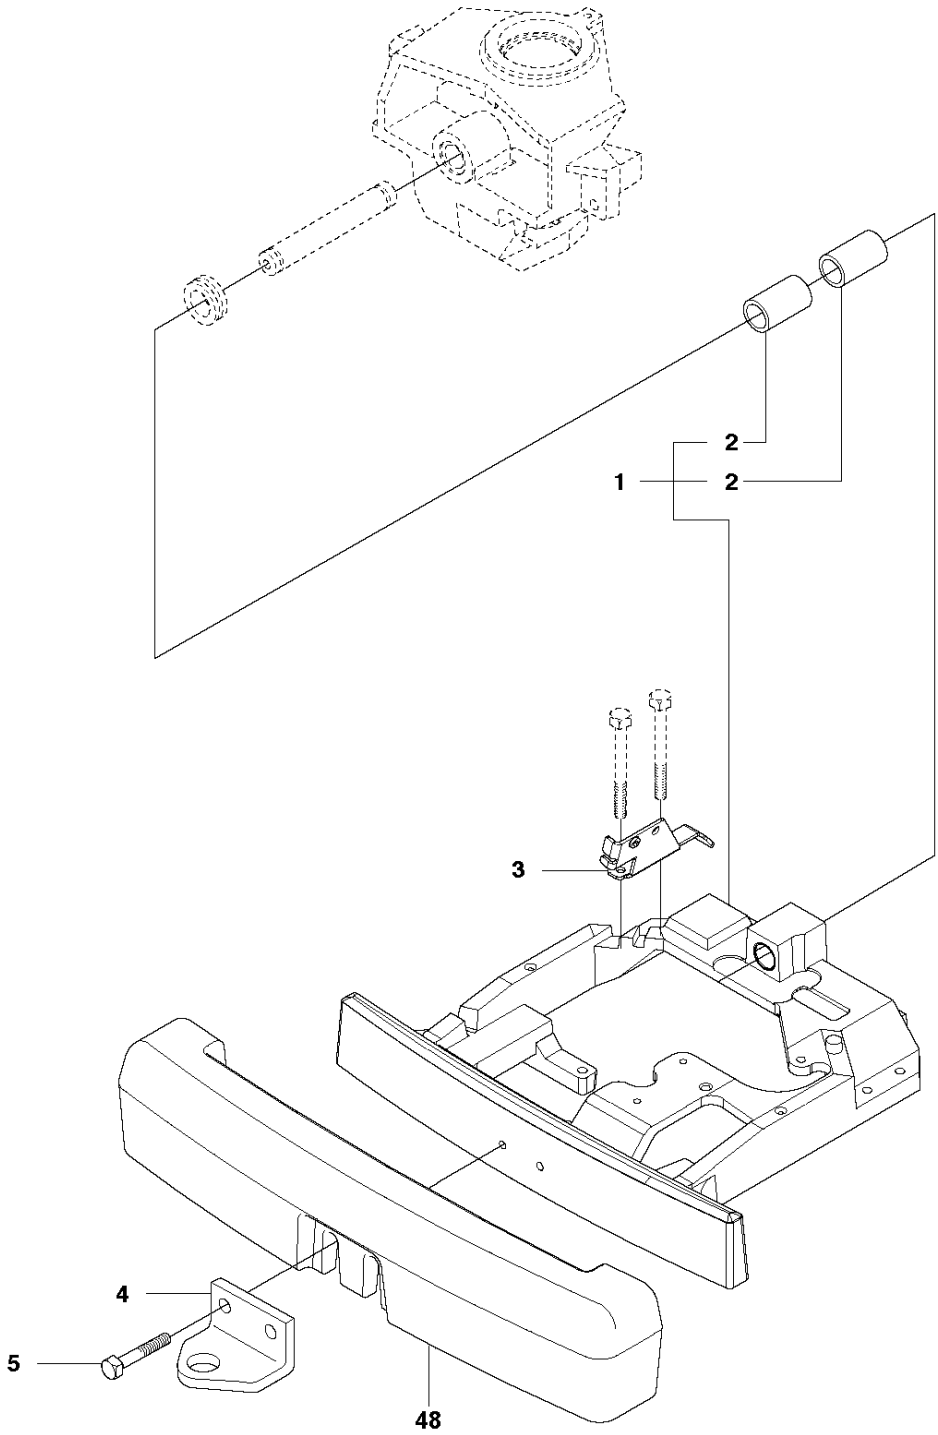

CHASSIS, REAR - 1

CHASSIS REAR

R322T AWD

Ref	Part No	Description	Remark	QTY	KIT
1	582 24 46-01	BRACKET		1	
2	506 98 61-02	GLIDLAGER		2	1
3	544 26 21-01	BRACKET		1	
4	506 88 99-01	HITCH		1	
5	725 24 93-71	SCREW EHHM	For 967153001, 967153002	2	
5	725 25 00-51	SCREW EHHM	For 966785801, 967153001 - 2015	1	
48	544 03 96-02	COUNTERWEIGHT	For 966785801, 967153001 - 2015	1