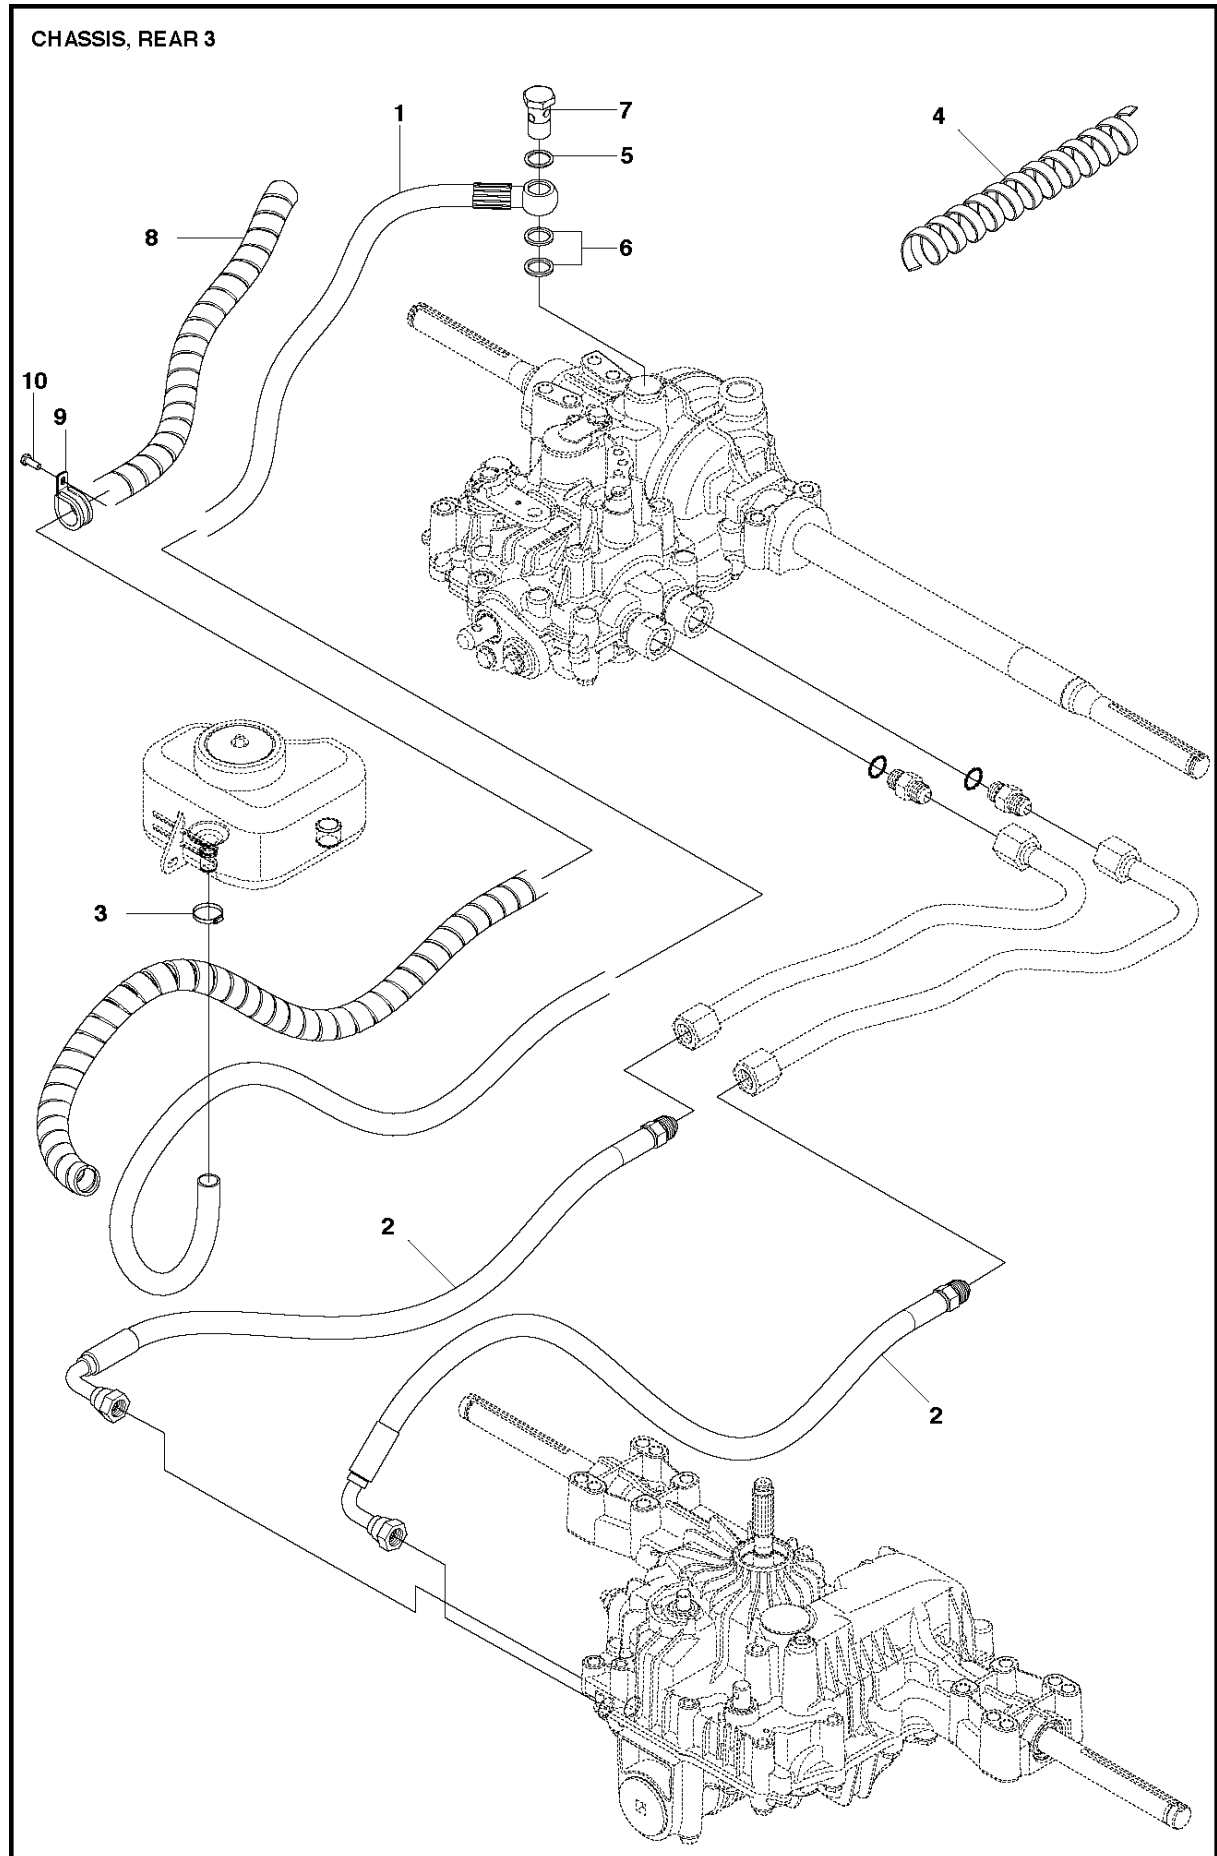

CHASSIS REAR

R322T AWD

Ref	Part No	Description	Remark	QTY KIT
1	578 29 50-03	HYDRAULIC HOSE		1
2	544 45 64-03	HYDRAULIC HOSE		2
3	505 13 11-01	HOSE CLAMP		1
4	544 02 66-01	HOSE GUARD		1
5	544 01 00-01	GASKET		1
6	544 01 00-03	GASKET		2
7	544 02 05-01	PIPE FITTING		1
8	544 02 66-07	HOSE GUARD		1
9	574 53 12-01	HOSE CLAMP		1
10	725 23 68-61	SCREW EHHFT		1