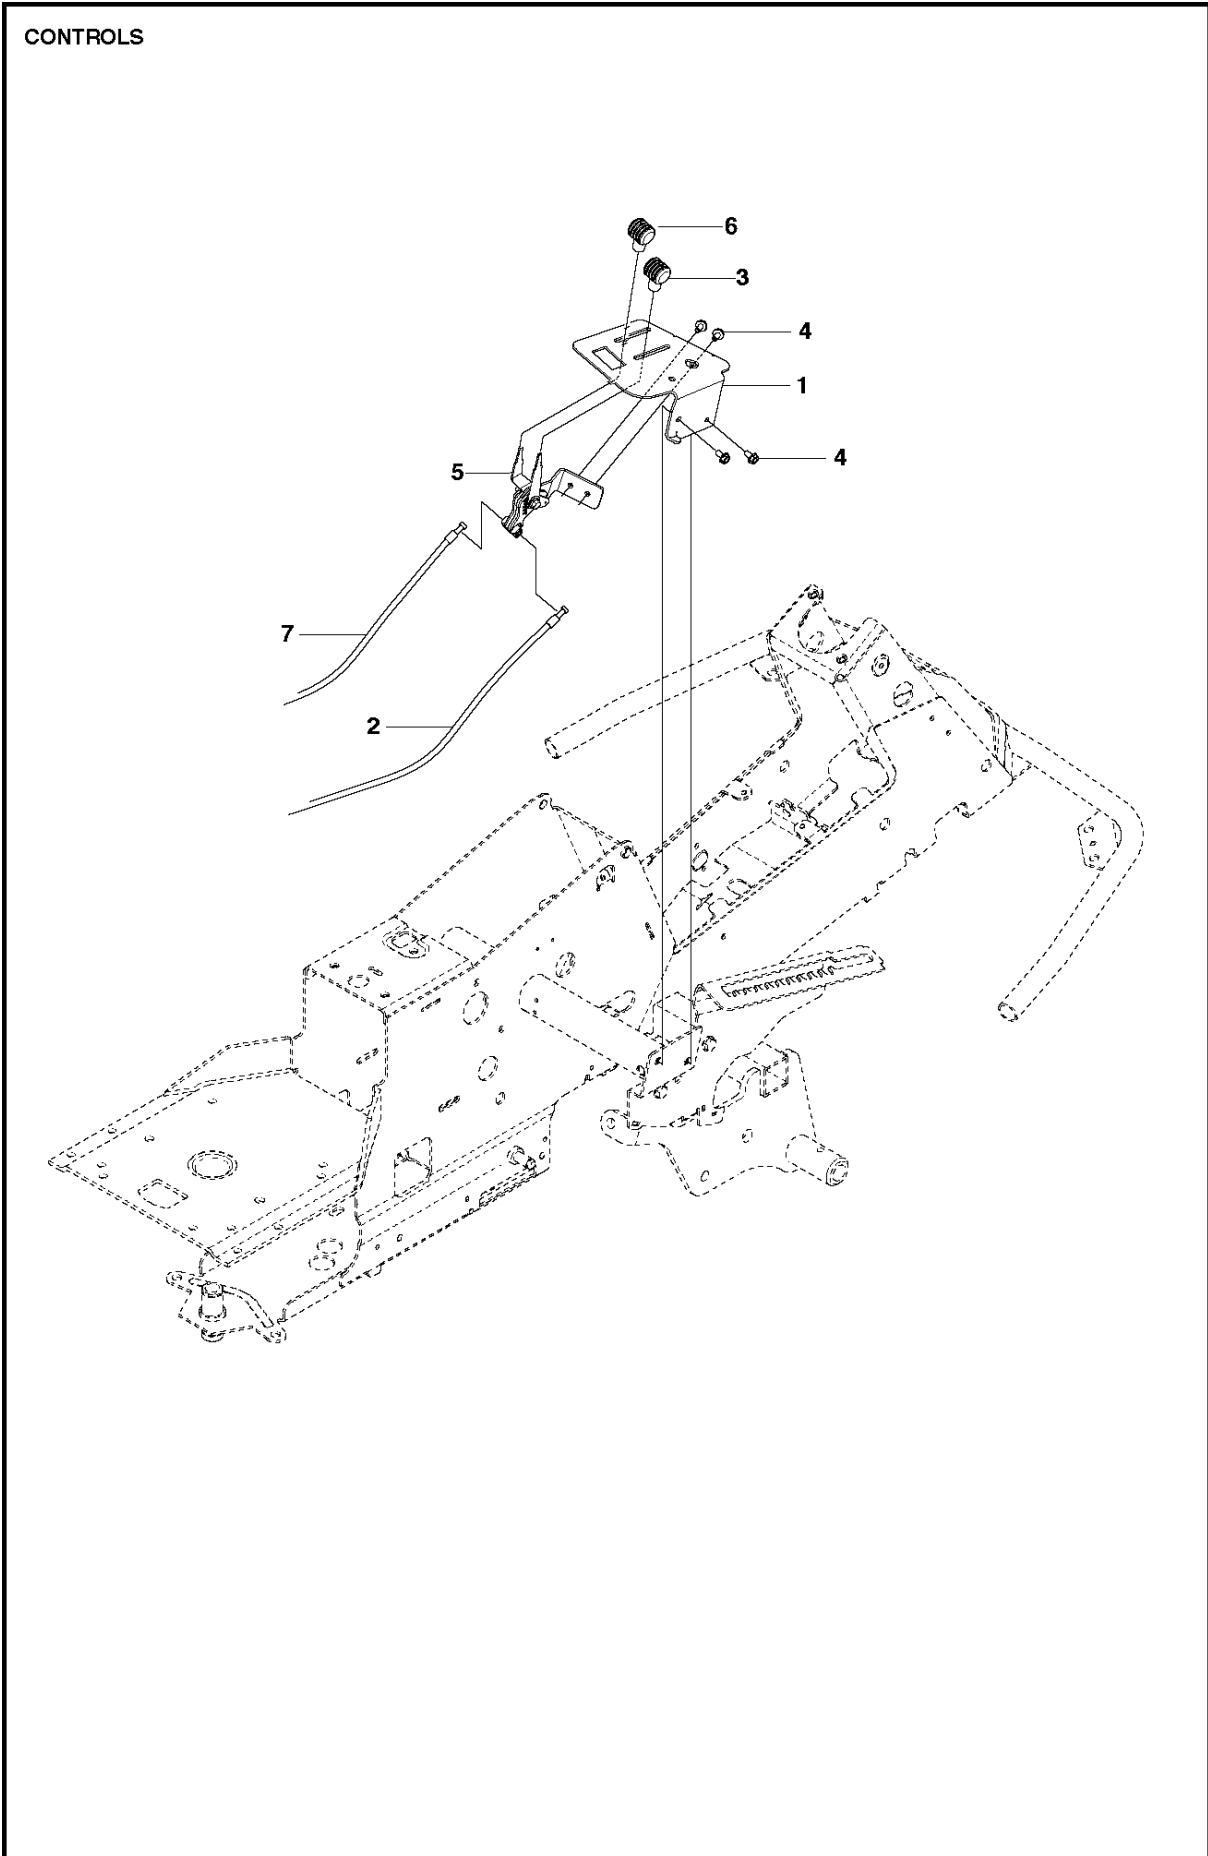

CONTROLS

R322T AWD

Ref	Part No	Description	Remark	QTY KIT
1	578 03 31-01	SUPPORT		1
2	544 30 17-06	WIRE	THROTTLE	1
3	506 88 91-01	KNOB		1
4	535 47 52-12	SCREW EHHFM		4
5	582 65 62-01	THROTTLE CONTROL ASSY	For 967153002, 967153001 - 2017	1
5	578 02 34-01	THROTTLE CONTROL	For 966785801, 967153001 - 2015	1
6	506 88 91-02	KNOB	For 966785801, 967153001 - 2015	1
7	544 30 17-07	WIRE	For 966785801, 967153001 - 2015	1