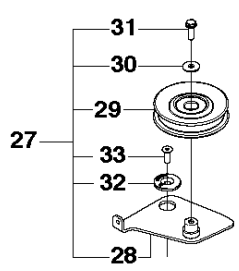

73 Combi 103

74 Husqvarna Forest & Garden
7349 Statesville Road
Charlotte, NC 28269, USA