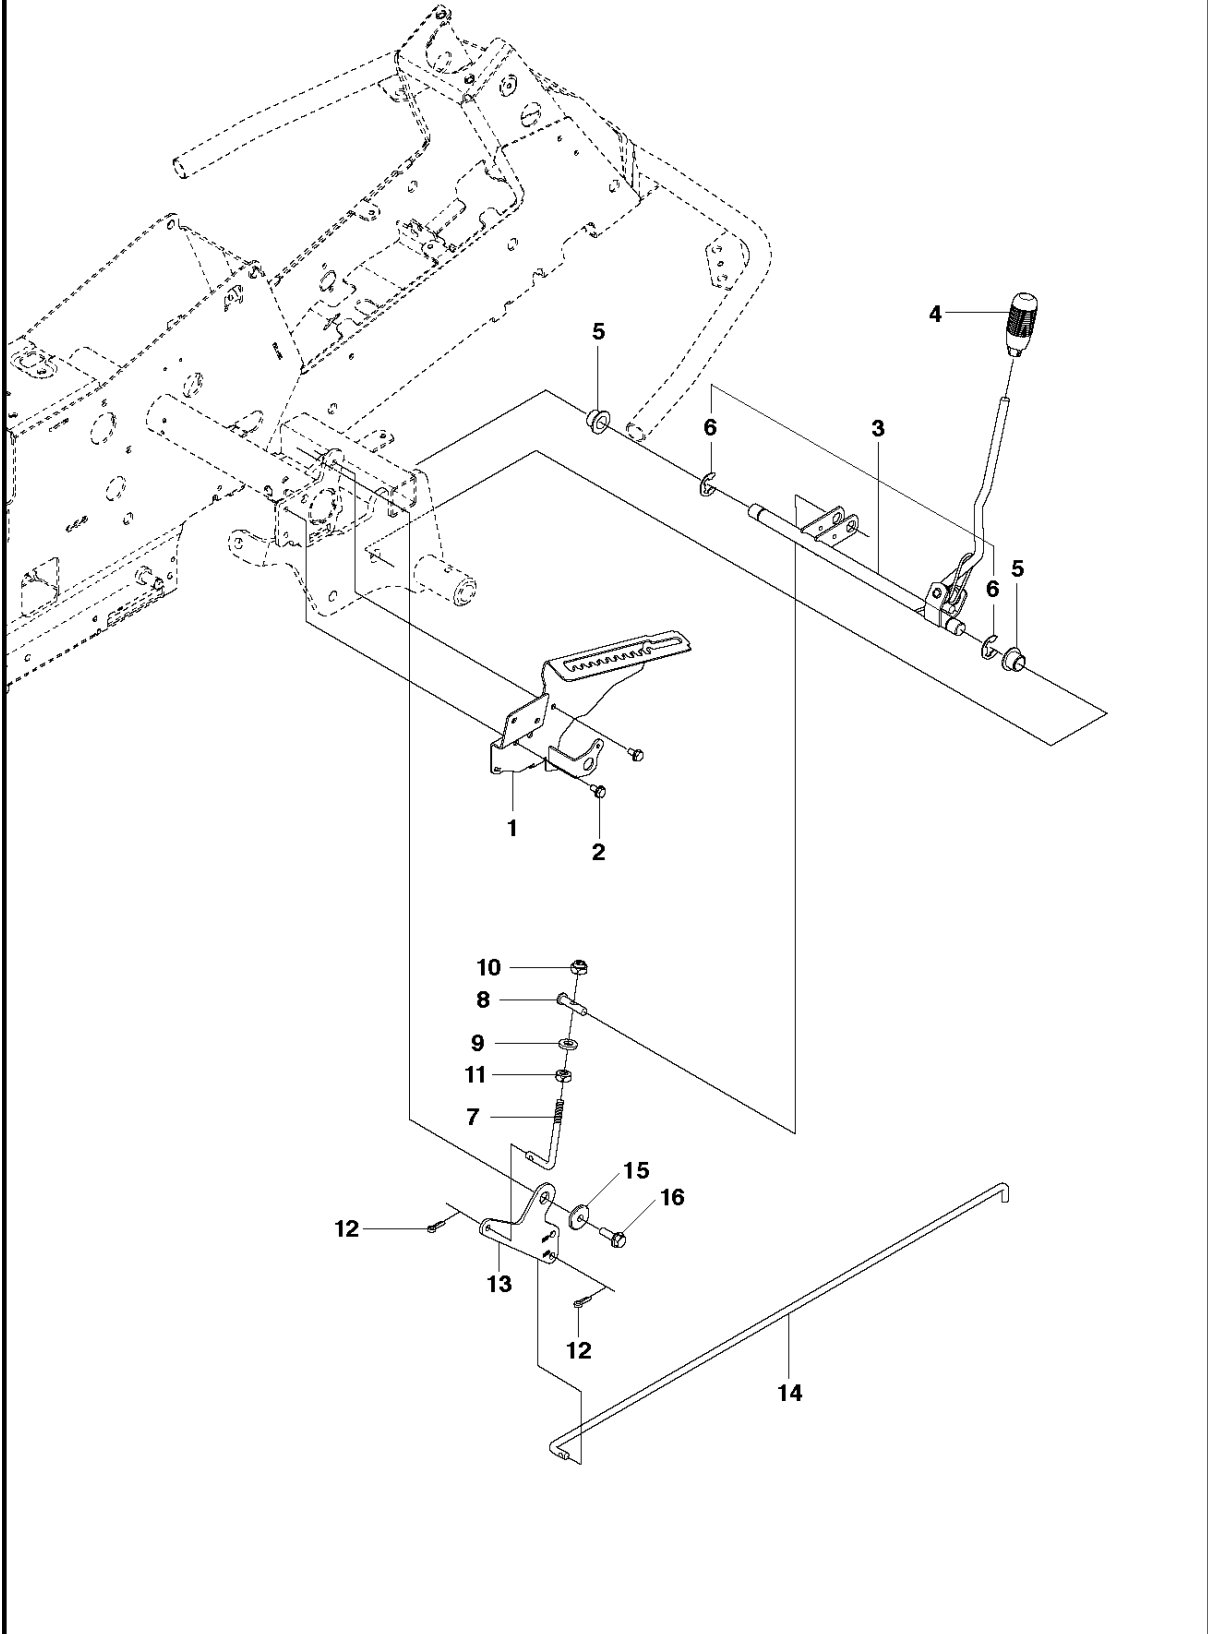

COVER

R322T AWD

Ref	Part No	Description	Remark	QTY KIT
1	577 72 93-01	FOOT PLATE		1
3	577 72 94-01	FOOT PLATE		1
5	544 40 05-01	SCREW		14
21	544 23 92-01	COVER		1
22	544 42 75-01	MAT		1
23	535 42 91-01	SPRING NUT		4
24	577 70 41-01	COVER		1
26	544 43 32-01	PROTECTIVE COVER		1
27	525 56 24-01	UNIT COVER		1
28	577 72 95-01	FENDER		1
29	577 76 45-01	LOCK NUT		1
30	577 72 96-01	FENDER		1
31	577 73 75-01	CONTROL COVER		1
33	577 70 04-01	COVER		1
37	582 21 42-01	LAMP		2

HEIGHT ADJUSTMENT
2017

HEIGHT ADJUSTMENT

R322T AWD

Ref	Part No	Description	Remark	QTY KIT
1	578 00 13-02	BRACKET		1
2	506 57 01-03	SCREW EHHFM		2
3	577 99 99-01	ADJUSTER		1
4	506 54 20-01	HANDLE		1
5	584 87 13-02	BEARING		2
6	735 31 22-20	E-CLIP		2
7	506 90 82-01	HEIGHT ROD		1
8	506 78 46-01	PEN		1
9	734 11 72-01	WASHER		1
10	732 21 18-01	LOCK NUT		1
11	731 23 18-01	HEXAGON NUT		1
12	721 61 83-01	SPLIT PIN		2
13	578 04 07-01	LINK		1
14	523 11 45-01	CONNECTION ROD		1
15	584 28 86-01	WASHER		1
16	506 57 01-05	SCREW EHHFM		1