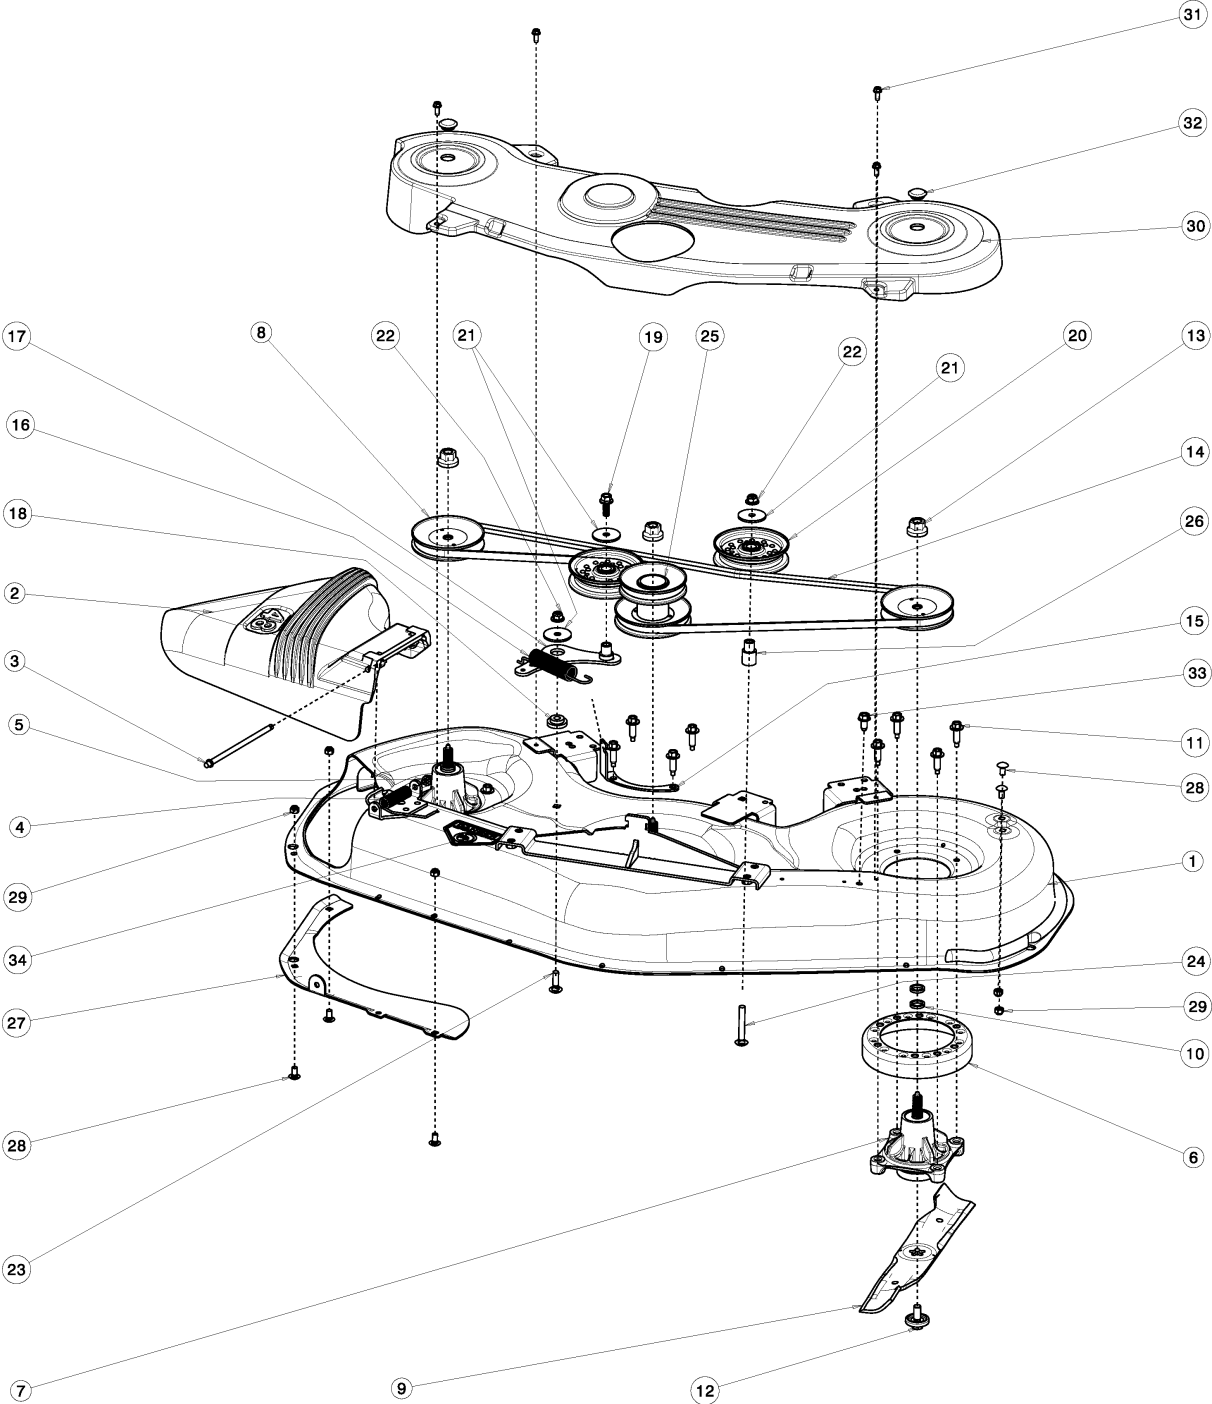

B2 CUTTING DECK C112, US

73 **Combi 112**

74 Husqvarna Forest & Garden
7349 Statesville Road
Charlotte, NC 28269, USA

44"/112CM CUTTING DECK

R322T AWD

Ref	Part No	Description	Remark	QTY	KIT
1	574 20 95-01	CUTTING DECK		1	
2	506 91 62-01	NUT		3	
3	544 44 93-01	PLUG		1	
4	506 57 01-04	SCREW EHHFM		3	
5	576 38 41-01	BLADE HOUSING ASSY		1	
6	576 38 42-01	BEARING HOUSING		1	
7	576 38 43-01	SHAFT		1	
8	576 38 44-01	SPACING SLEEVE		1	
9	738 23 04-34	BALL BEARING		2	
10	576 38 41-02	BLADE HOUSING ASSY		2	
11	576 38 42-01	BEARING HOUSING		1	
12	576 38 43-02	SHAFT		1	
13	576 38 44-01	SPACING SLEEVE		1	
14	738 23 04-34	BALL BEARING		2	
15	535 42 38-01	SCREW RSQM		12	
16	734 11 64-01	WASHER		12	
17	732 21 18-01	LOCK NUT		12	
18	506 92 21-01	PULLEY		3	
19	506 53 35-01	PARALLEL KEY		7	
20	544 06 80-02	SPACING SLEEVE		1	
21	734 11 74-41	WASHER		3	
22	544 11 41-01	SCREW EHHM		3	
23	535 50 42-02	ADAPTER		3	
24	504 18 81-10	BLADE		3	
25	506 79 23-01	KNIFE PLATE		3	
26	544 11 41-01	SCREW EHHM		3	
27	506 54 07-01	BELT TENSIONER ASSY	Small bushing	1	
27	586 96 66-01	BELT TENSIONER ASSY	Large bushing	1	
28	506 51 95-01	SPÄNNARM KPL.	Small bushing	1	27
28	585 35 99-01	ARM	Large bushing	1	27
29	506 53 27-01	PULLEY		1	27
30	734 11 64-41	WASHER		1	27
31	506 55 83-02	SCREW EHHFT	Small bushing	1	27
31	586 32 04-01	SCREW	Large bushing	1	27
32	506 91 87-02	WASHER	Small bushing	1	
32	586 49 67-01	WASHER	Large bushing	1	
33	725 24 51-71	SCREW EHHM	Small bushing	1	
33	725 64 53-01	SCREW IHCSFM	Large bushing	1	
33	725 24 51-71	SCREW EHHM	For 966785801, 967032101, 967153001	1	
34	732 21 18-01	LOCK NUT		1	
35	506 53 31-01	SPRING		1	
36	589 51 46-01	BELT		1	
37	544 09 62-01	BELT COVER		1	
38	544 40 05-01	SCREW		2	
72	506 78 97-01	LABEL		1	
73	544 23 81-05	LABEL		2	
74	506 98 39-01	DECAL		1	
75	535 43 74-01	LABEL WARNING		1	
76	574 51 00-01	DECAL		2	
77	506 77 86-01	PULLEY		1	