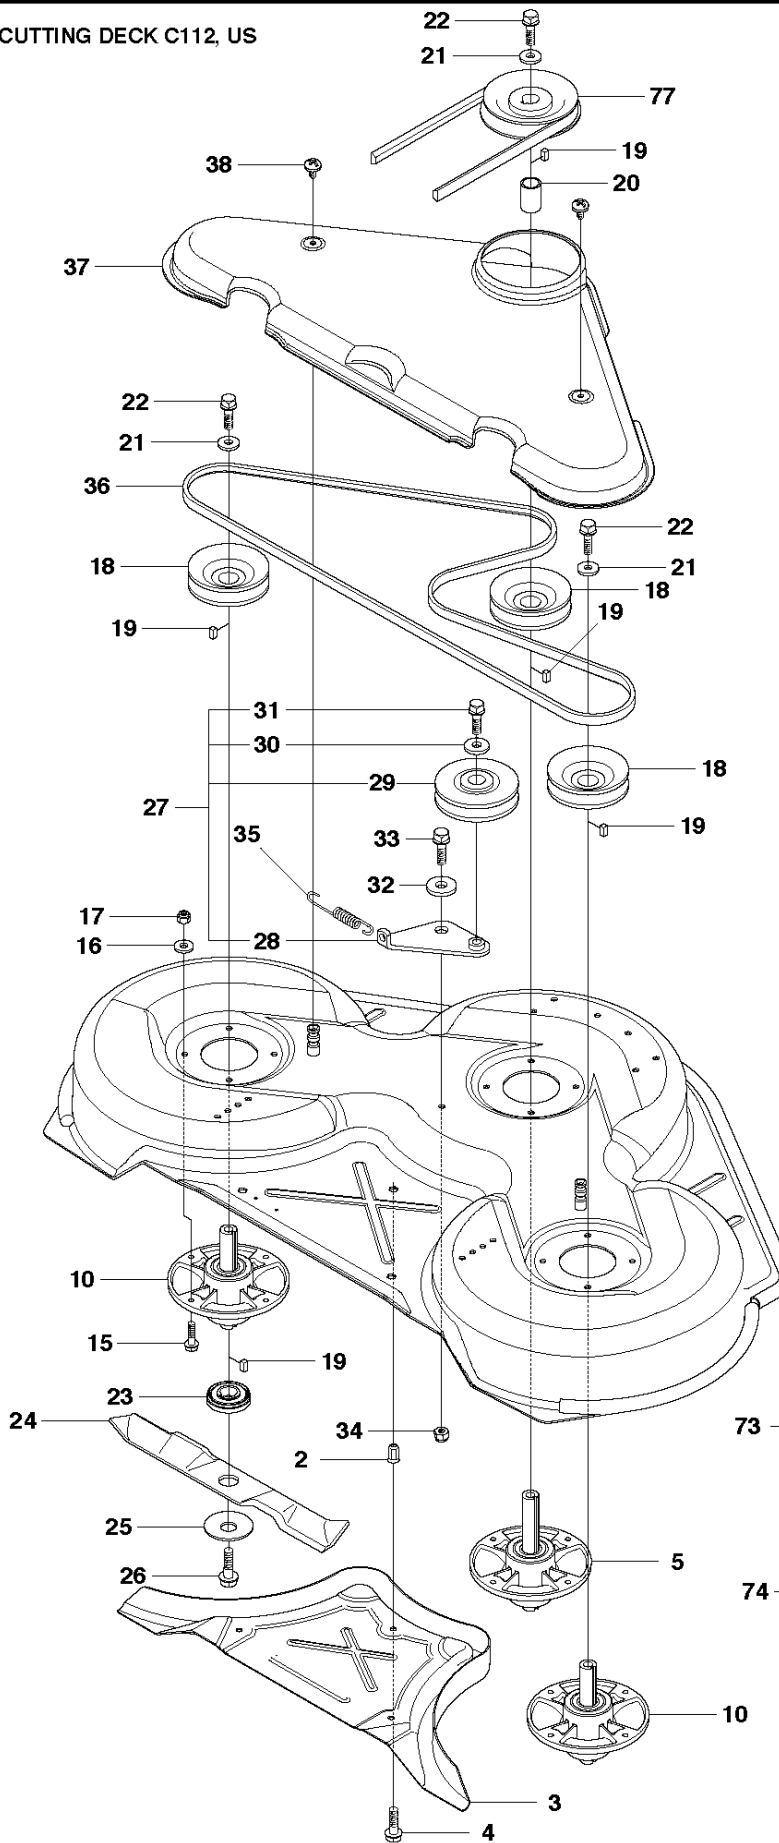

B2 CUTTING DECK C112, US

73 **Combi 112**

74 Husqvarna Forest & Garden
7349 Statesville Road
Charlotte, NC 28269, USA

44"/112CM CUTTING DECK

R322T AWD

Ref	Part No	Description	Remark	QTY	KIT
1	574 20 95-01	CUTTING DECK		1	
2	506 91 62-01	NUT		3	
3	544 44 93-01	PLUG		1	
4	506 57 01-04	SCREW EHHFM		3	
5	576 38 41-01	BLADE HOUSING ASSY		1	
6	576 38 42-01	BEARING HOUSING		1	
7	576 38 43-01	SHAFT		1	
8	576 38 44-01	SPACING SLEEVE		1	
9	738 23 04-34	BALL BEARING		2	
10	576 38 41-02	BLADE HOUSING ASSY		2	
11	576 38 42-01	BEARING HOUSING		1	
12	576 38 43-02	SHAFT		1	
13	576 38 44-01	SPACING SLEEVE		1	
14	738 23 04-34	BALL BEARING		2	
15	535 42 38-01	SCREW RSQM		12	
16	734 11 64-01	WASHER		12	
17	732 21 18-01	LOCK NUT		12	
18	506 92 21-01	PULLEY		3	
19	506 53 35-01	PARALLEL KEY		7	
20	544 06 80-02	SPACING SLEEVE		1	
21	734 11 74-41	WASHER		3	
22	544 11 41-01	SCREW EHHM		3	
23	535 50 42-02	ADAPTER		3	
24	504 18 81-10	BLADE		3	
25	506 79 23-01	KNIFE PLATE		3	
26	544 11 41-01	SCREW EHHM		3	
27	506 54 07-01	BELT TENSIONER ASSY	Small bushing	1	
27	586 96 66-01	BELT TENSIONER ASSY	Large bushing	1	
28	506 51 95-01	SPÄNNARM KPL.	Small bushing	1	27
28	585 35 99-01	ARM	Large bushing	1	27
29	506 53 27-01	PULLEY		1	27
30	734 11 64-41	WASHER		1	27
31	506 55 83-02	SCREW EHHFT	Small bushing	1	27
31	586 32 04-01	SCREW	Large bushing	1	27
32	506 91 87-02	WASHER	Small bushing	1	
32	586 49 67-01	WASHER	Large bushing	1	
33	725 24 51-71	SCREW EHHM	Small bushing	1	
33	725 64 53-01	SCREW IHCSFM	Large bushing	1	
33	725 24 51-71	SCREW EHHM	For 966785801, 967032101, 967153001	1	
34	732 21 18-01	LOCK NUT		1	
35	506 53 31-01	SPRING		1	
36	589 51 46-01	BELT		1	
37	544 09 62-01	BELT COVER		1	
38	544 40 05-01	SCREW		2	
72	506 78 97-01	LABEL		1	
73	544 23 81-05	LABEL		2	
74	506 98 39-01	DECAL		1	
75	535 43 74-01	LABEL WARNING		1	
76	574 51 00-01	DECAL		2	
77	506 77 86-01	PULLEY		1