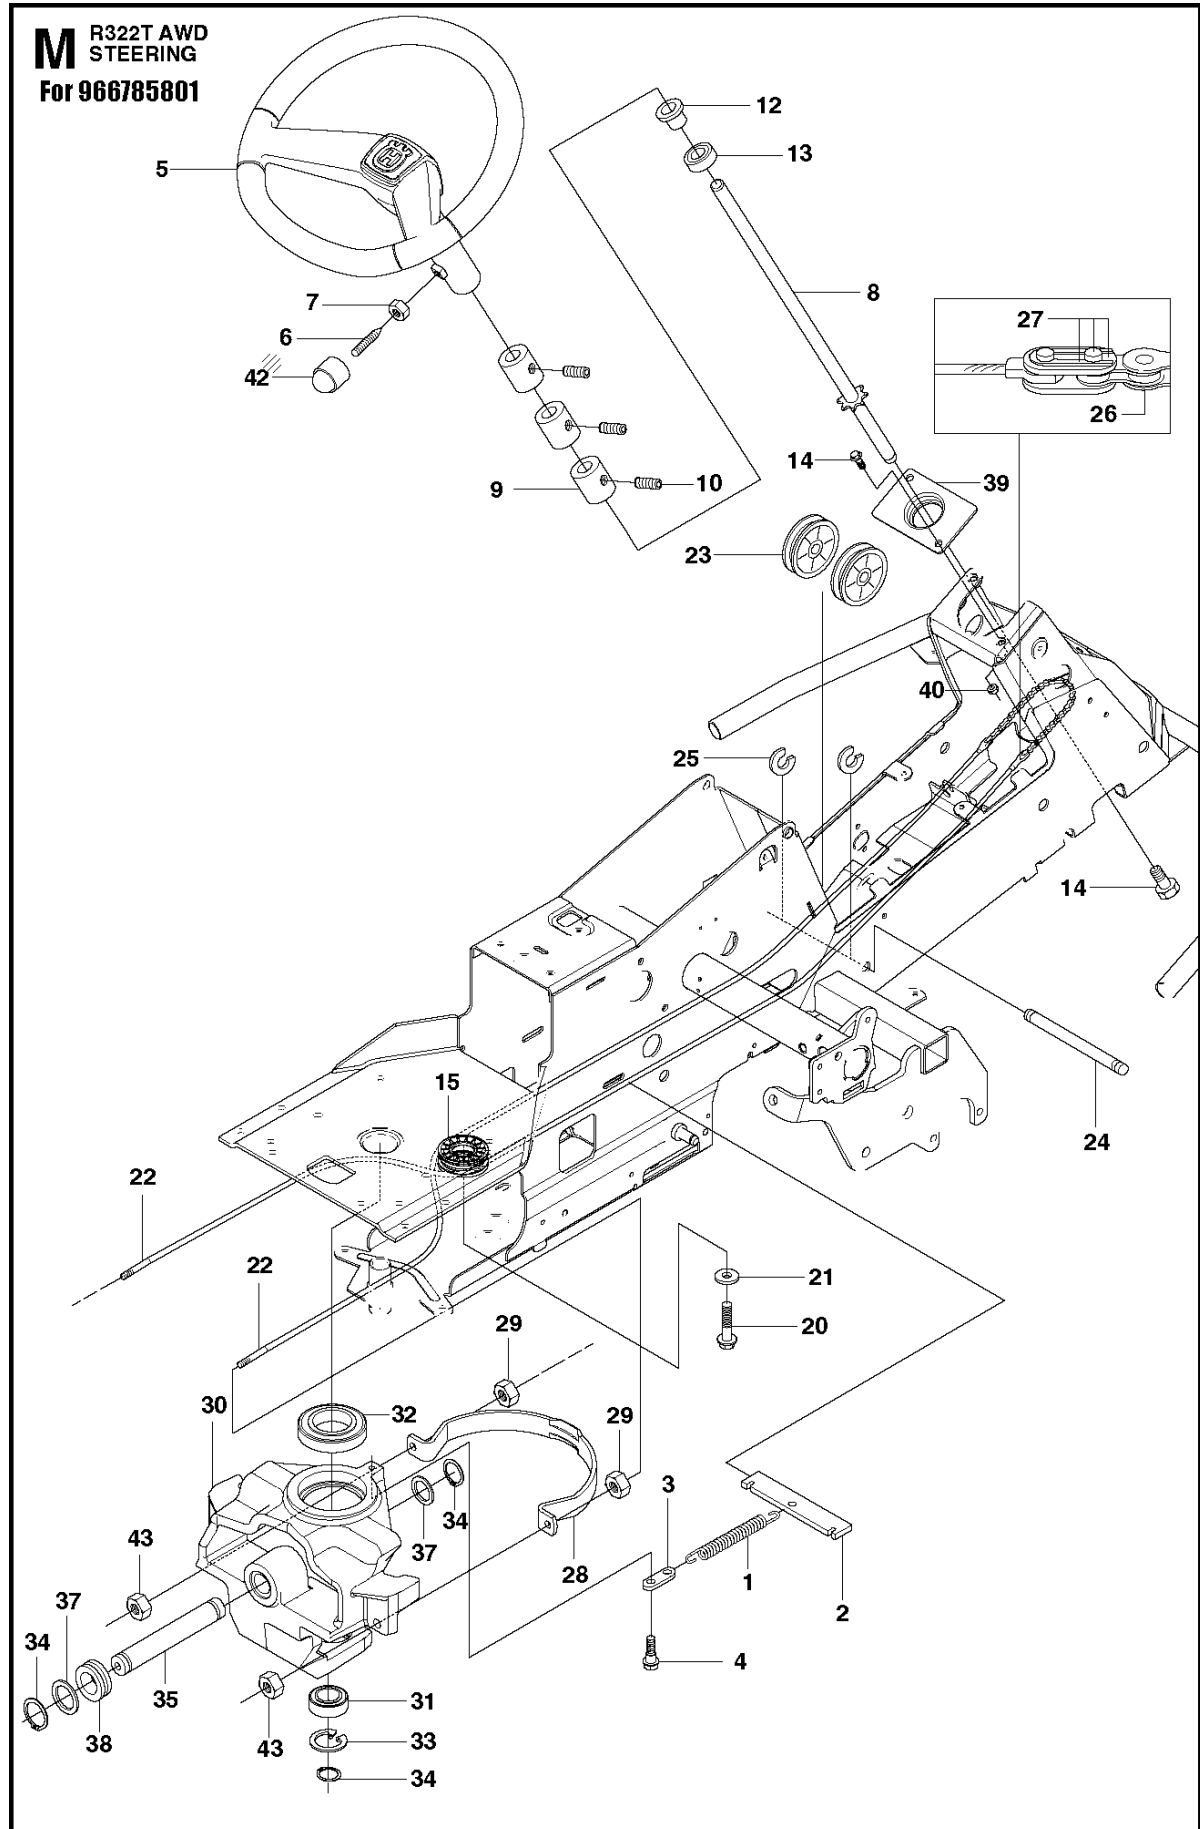

STEERING

R322T AWD

Ref	Part No	Description	Remark	QTY KIT
1	506 67 19-01	SPRING		1
2	506 57 63-01	SPRING RETAINER		1
3	506 67 08-01	LINK		1
4	506 59 74-01	SCREW EHHFM		1
5	577 96 04-01	STEERING WHEEL		1
6	728 74 55-05	SCREW IHSETM		1
7	731 23 18-01	HEXAGON NUT		1
8	575 63 22-01	STEERING ROD		1
9	506 86 34-01	DRIVER		3
10	728 84 43-05	SCREW IHSETM		3
12	506 88 78-01	SPACER		1
13	738 21 04-04	BALL BEARING		1
14	506 57 01-04	SCREW EHHFM		3
15	576 49 25-01	PULLEY		1
20	506 67 54-03	SCREW EHHFM		1
21	734 11 74-41	WASHER		1
22	577 19 99-04	WIRE ASSY		2
23	506 52 24-01	STARTER PULLEY		2
24	506 53 94-04	SHAFT		1
25	735 31 14-20	E-CLIP		2
26	506 55 46-01	CHAIN		1
27	506 55 47-01	LINKAGE		2
28	544 42 73-01	WIRE GUIDE		1
29	731 23 20-51	HEXAGON NUT		2
30	577 65 93-01	SPINDLE		1
31	738 21 05-04	BALL BEARING		1
32	738 21 10-04	BALL BEARING		1
33	735 31 40-10	CIRCLIP		1
34	735 31 26-00	CIRCLIP		3
35	506 98 59-01	SWING AXLE		1
37	506 77 34-01	WASHER		2
38	740 68 14-21	V-RING		1
39	578 06 52-01	BRACKET		1
40	732 21 20-51	NUT		1
42	544 43 32-01	PROTECTIVE COVER		1
43	732 21 20-51	NUT		2