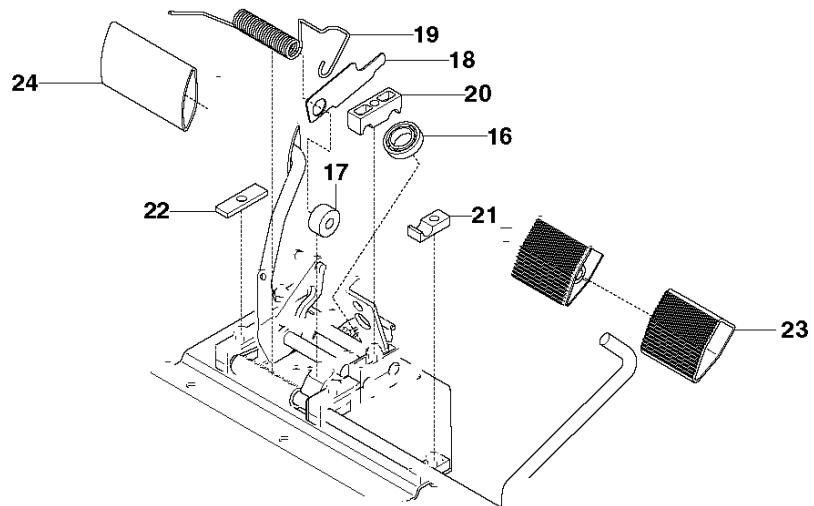

P R322T AWD
PEDALS

PEDALS