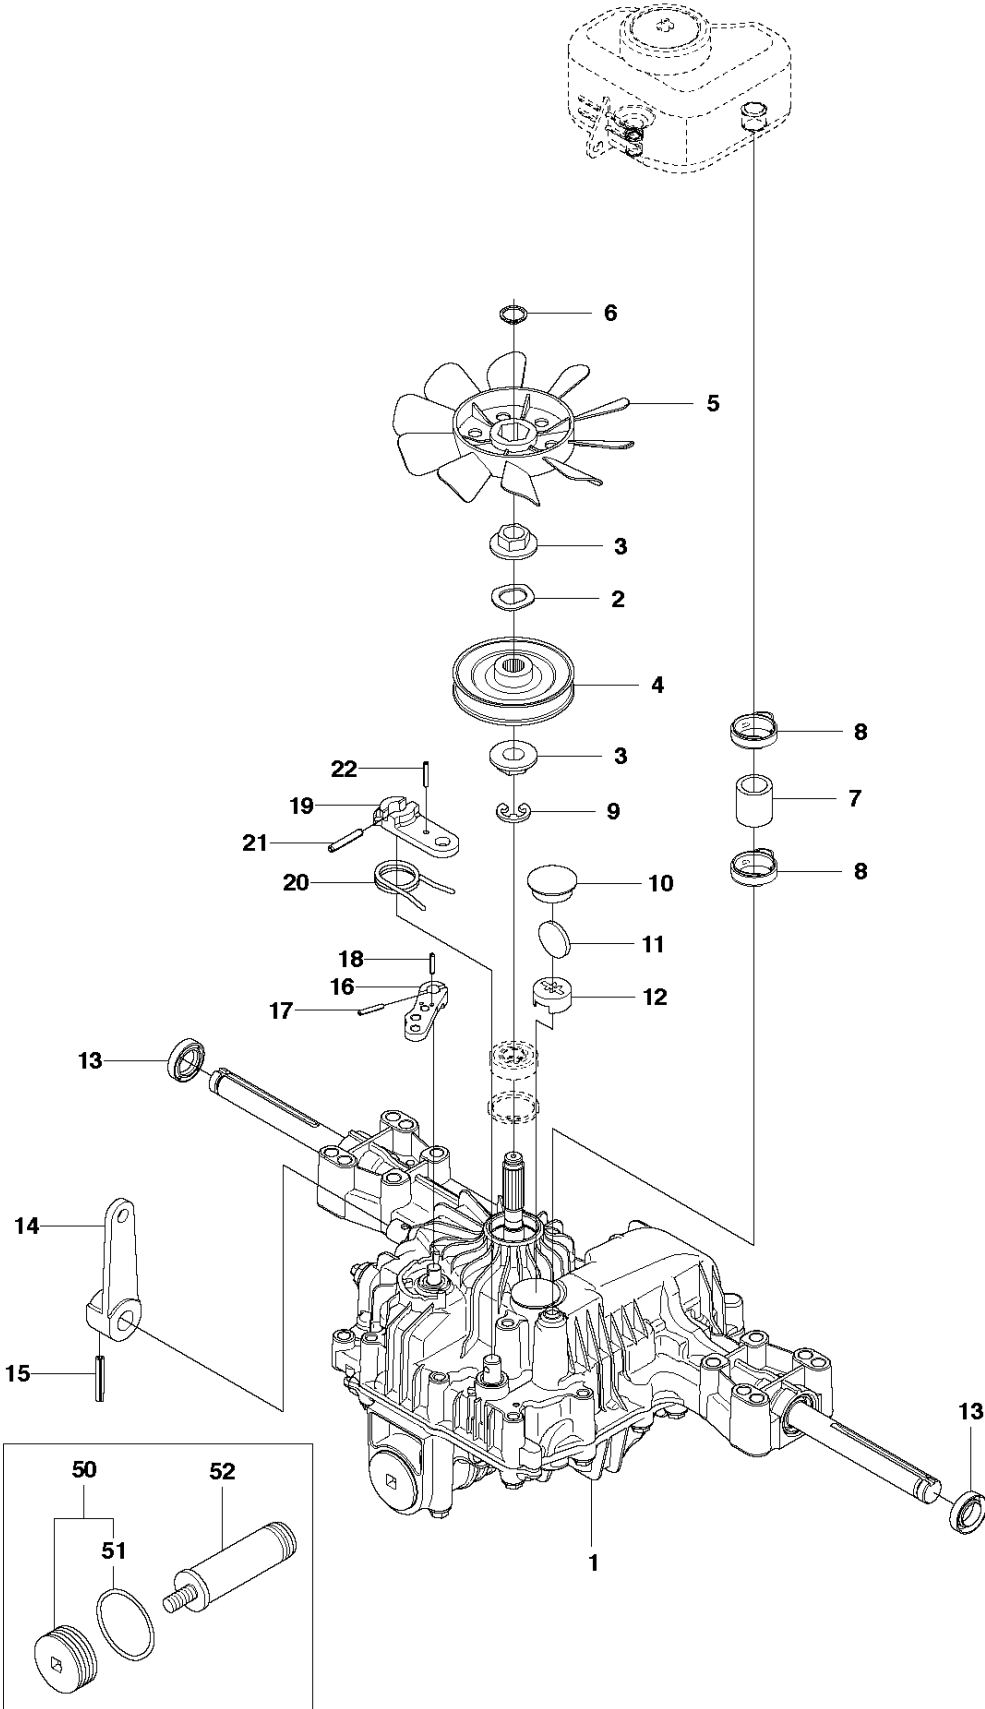

K574

TRANSMISSION

R322T AWD

Ref	Part No	Description	Remark	QTY	KIT
1	590 71 68-01	TRANSMISSION		1	
2	506 98 65-01	SPRING WASHER		1	
3	506 98 66-01	DISTANCE		2	
4	502 45 19-01	PULLEY		1	
5	506 98 68-01	FAN		1	
6	735 31 15-00	CIRCLIP		1	
7	502 45 16-01	TUBE		1	
8	506 98 70-01	HOSE CLAMP		2	
9	535 40 28-07	CLIP		1	1
10	535 40 28-32	PLUG		1	1
11	535 40 28-29	MAGNET		1	1
12	502 45 20-01	MAGNET HOLDER		1	1
13	535 40 28-37	SEALING		2	1
14	502 45 32-01	CONTROL LEVER		1	1
15	535 40 28-09	PIN RETAINING SCREW		1	1
16	535 40 28-17	LEVER		1	1
17	535 40 28-16	PIN RETAINING SCREW		1	1
18	535 40 28-33	PIN RETAINING SCREW		1	1
19	535 40 28-38	LEVER		1	1
20	535 40 28-39	RETURN SPRING		1	1
21	535 40 28-40	PIN RETAINING SCREW		1	1
22	535 40 28-41	PIN RETAINING SCREW		1	1
50	574 51 51-01	KIT		1	
51	574 51 52-01	O-RING		1	50
52	535 40 28-19	FILTER		1