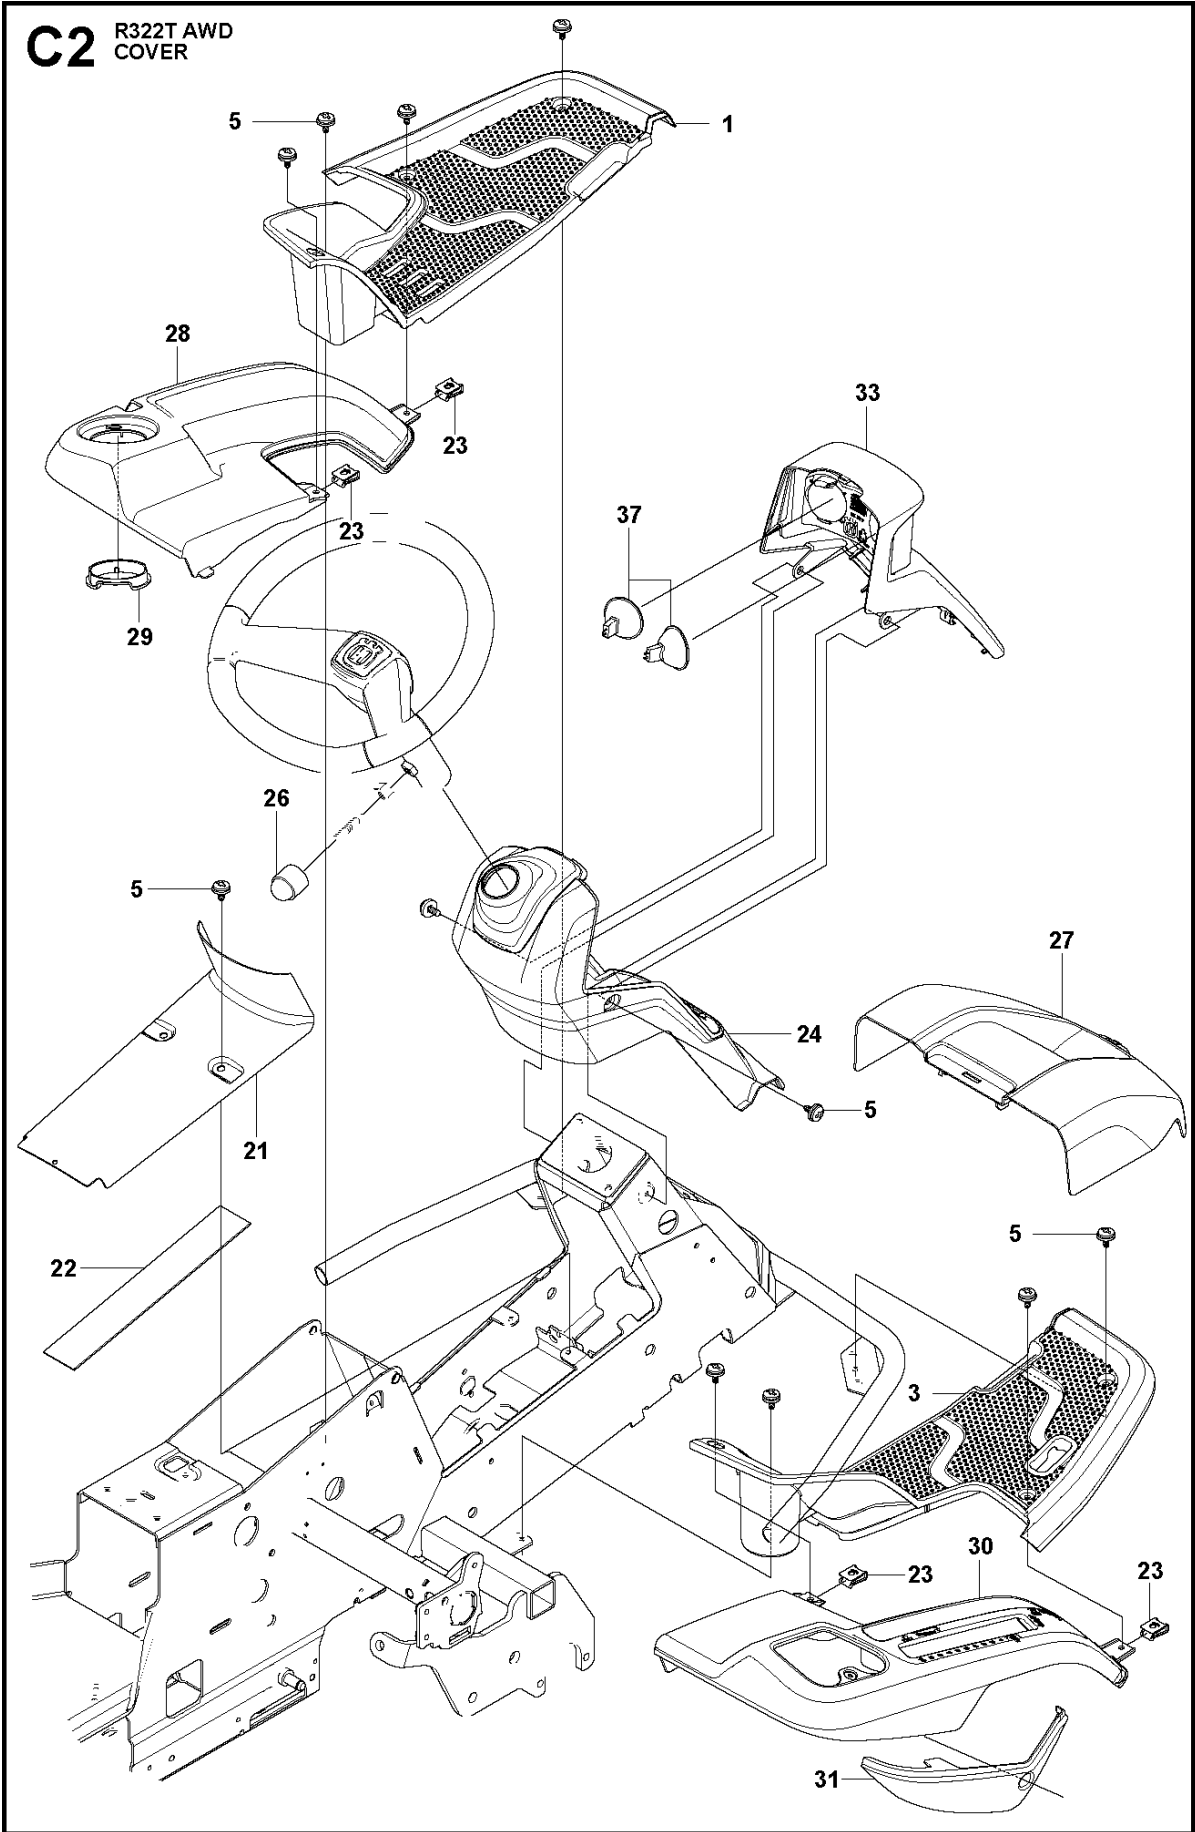

SPARE PARTS LIST

RIDERS

R322T AWD

SEAT

R322T AWD

Ref	Part No	Description	Remark	QTY KIT
1	587 15 27-01	SEAT BRACKET		1
2	725 24 93-71	SCREW EHHM		1
3	506 91 53-01	COMPRESSION SPRING		1
4	734 11 74-41	WASHER		1
5	725 23 68-61	SCREW EHHFT		1
6	587 39 30-01	SEAT	Seat for newer models 2015 -->	1
6	587 60 53-03	SEAT ASSY	Seat kit for old models between 2012-2014, B1500005	1
7	725 54 47-01	SCREW IHSCM		4
8	506 59 74-01	SCREW EHHFM		2
9	587 29 04-01	SEAT ADJUSTER		2
10	732 21 18-01	LOCK NUT		4

COVER, REAR

R322T AWD

Ref	Part No	Description	Remark	QTY KIT
6	577 61 47-03	ENGINE HOOD ASSY		1
7	578 11 37-01	HINGE		1
8	578 11 37-02	HINGE		1
9	722 79 54-02	RIVET		6
10	503 89 47-03	SNAP LOCKING		1
11	577 61 26-02	COVER		1
12	577 61 26-01	COVER		1
19	578 26 13-01	TRANSMISSION COVER		1
20	574 85 62-01	SCREW		2
32	577 90 33-01	PLUG		2

COVER

R322T AWD

Ref	Part No	Description	Remark	QTY KIT
1	577 72 93-01	FOOT PLATE		1
3	577 72 94-01	FOOT PLATE		1
5	544 40 05-01	SCREW		14
21	544 23 92-01	COVER		1
22	544 42 75-01	MAT		1
23	535 42 91-01	SPRING NUT		4
24	577 70 41-01	COVER		1
26	544 43 32-01	PROTECTIVE COVER		1
27	525 56 24-01	UNIT COVER		1
28	577 72 95-01	FENDER		1
29	577 76 45-01	LOCK NUT		1
30	577 72 96-01	FENDER		1
31	577 73 75-01	CONTROL COVER		1
33	577 70 04-01	COVER		1
37	582 21 42-01	LAMP		2