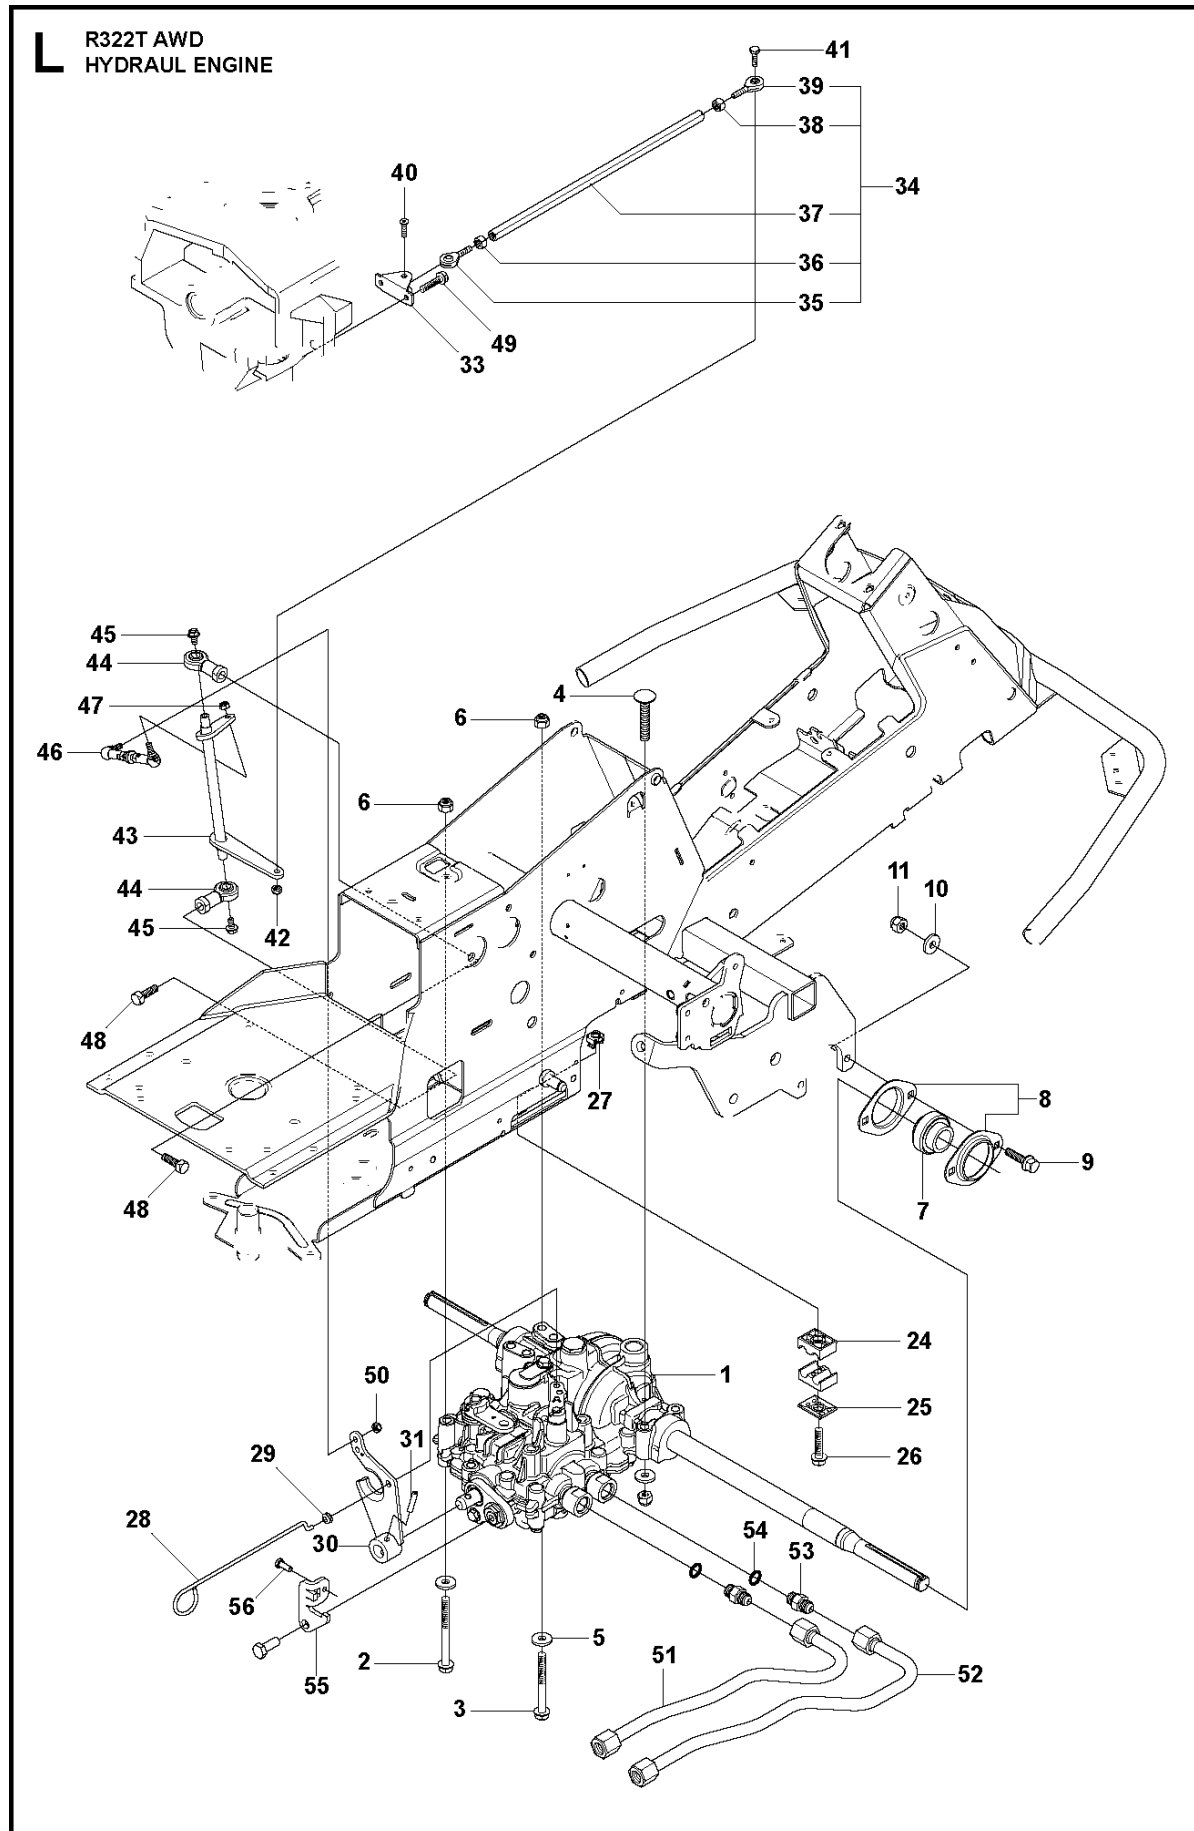

TRANSMISSION

R322T AWD

Ref	Part No	Description	Remark	QTY KIT
1	575 48 43-01	TRANSMISSION		1
2	725 24 67-51	SCREW EHHM		1
3	725 24 64-51	SCREW EHHM		1
4	535 42 38-03	SCREW RSQM		1
5	734 11 64-01	WASHER		3
6	732 21 18-01	LOCK NUT		3
7	544 00 89-02	BEARING		1
8	544 00 90-02	BEARING HOUSING		2
9	506 57 01-05	SCREW EHHFM		2
10	734 11 64-01	WASHER		2
11	732 21 18-01	LOCK NUT		2
24	544 37 33-02	PIPE CLAMP		1
25	544 37 38-02	COVER PLATE		1
26	506 57 01-07	SCREW EHHFM		1
27	544 81 17-01	CAGE NUT		1
28	535 49 97-01	ARM		1
29	503 73 58-01	BUSHING		1
30	578 29 19-01	LEVER		1
31	721 43 47-01	SPRING PIN		1
33	535 49 28-02	BRACKET		1
34	544 45 67-03	ROD		1
35	535 48 66-02	ROD END		1
36	503 22 10-18	HEXAGON NUT		1
37	535 48 65-03	ROD		1
38	731 23 16-01	HEXAGON NUT		1
39	535 48 66-01	ROD END		1
40	544 84 17-01	SCREW		1
41	725 23 70-71	SCREW EHHM		1
42	732 21 16-01	LOCK NUT		1
43	535 49 74-02	LEVER		1
44	506 95 17-01	ROD END		2
45	535 47 52-12	SCREW EHHFM		2
46	544 44 19-01	ADJUSTMENT ROD		1
47	732 21 16-01	LOCK NUT		1
48	725 24 93-71	SCREW EHHM		2
49	725 23 66-51	HEXAGONAL SCREW M6X12		2
50	732 21 16-01	LOCK NUT		3
51	544 80 80-01	HYDRAULIC PIPE		2
52	544 80 79-01	HYDRAULIC PIPE		2
53	535 42 68-06	PIPE FITTING		2
54	592 95 43-01	GASKET	For 967153002, 967153001 - 2017	2
54	505 45 11-01	O-RING	For 966785801, 967153001 - 2015	1
55	578 04 78-01	BRACKET		1
56	725 23 68-61	SCREW EHHFT		1