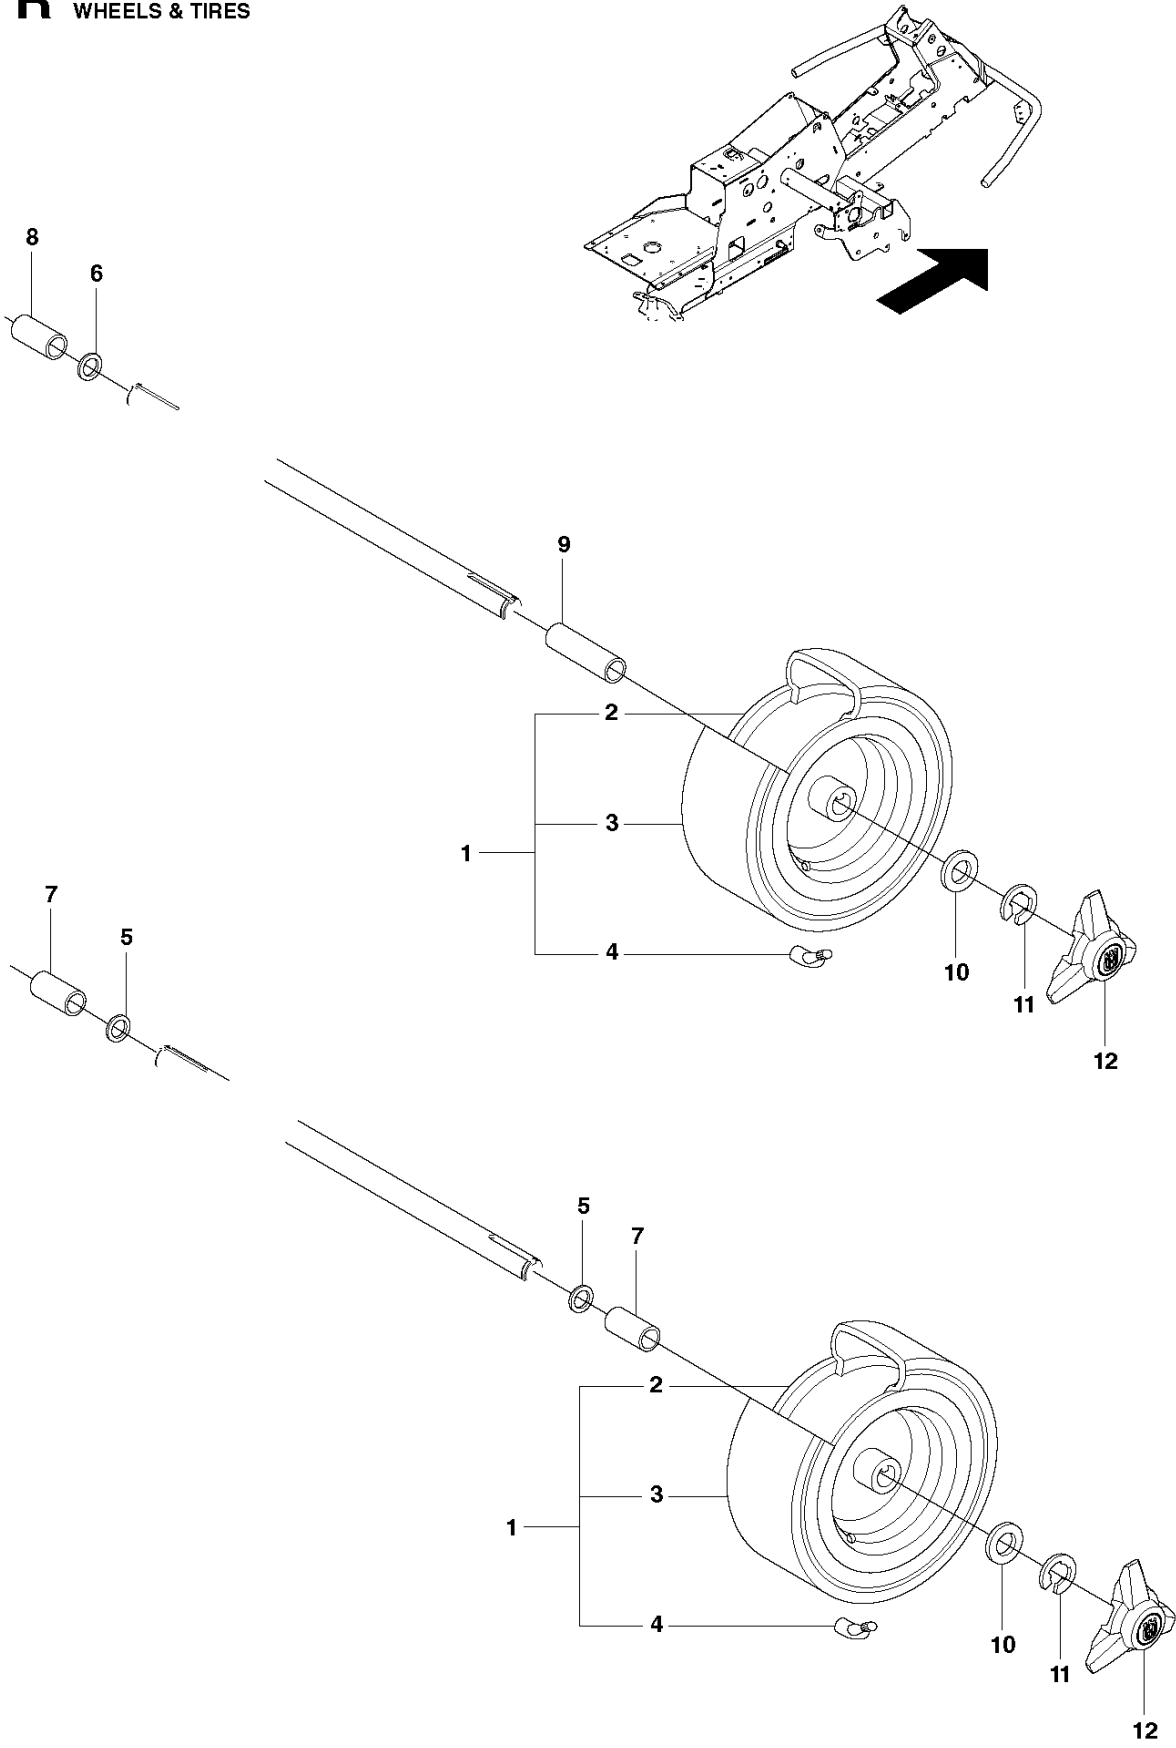

R R322T AWD
WHEELS & TIRES

WHEELS & TIRES

R322T AWD

Ref	Part No	Description	Remark	QTY KIT
1	523 01 26-02	WHEEL		4
2	523 03 48-01	RIM		1
3	523 03 46-02	TIRE		1
4	523 03 47-01	VALVE		1
5	506 50 48-03	WASHER		2
6	506 94 58-01	WASHER		1
7	506 59 62-03	SPACING SLEEVE		2
8	544 13 26-01	SLEEVE		1
9	544 13 26-02	SLEEVE		1
10	506 50 48-05	WASHER		4
11	506 89 90-01	E-CLIP		4
12	544 35 35-01	HUB CAP		4