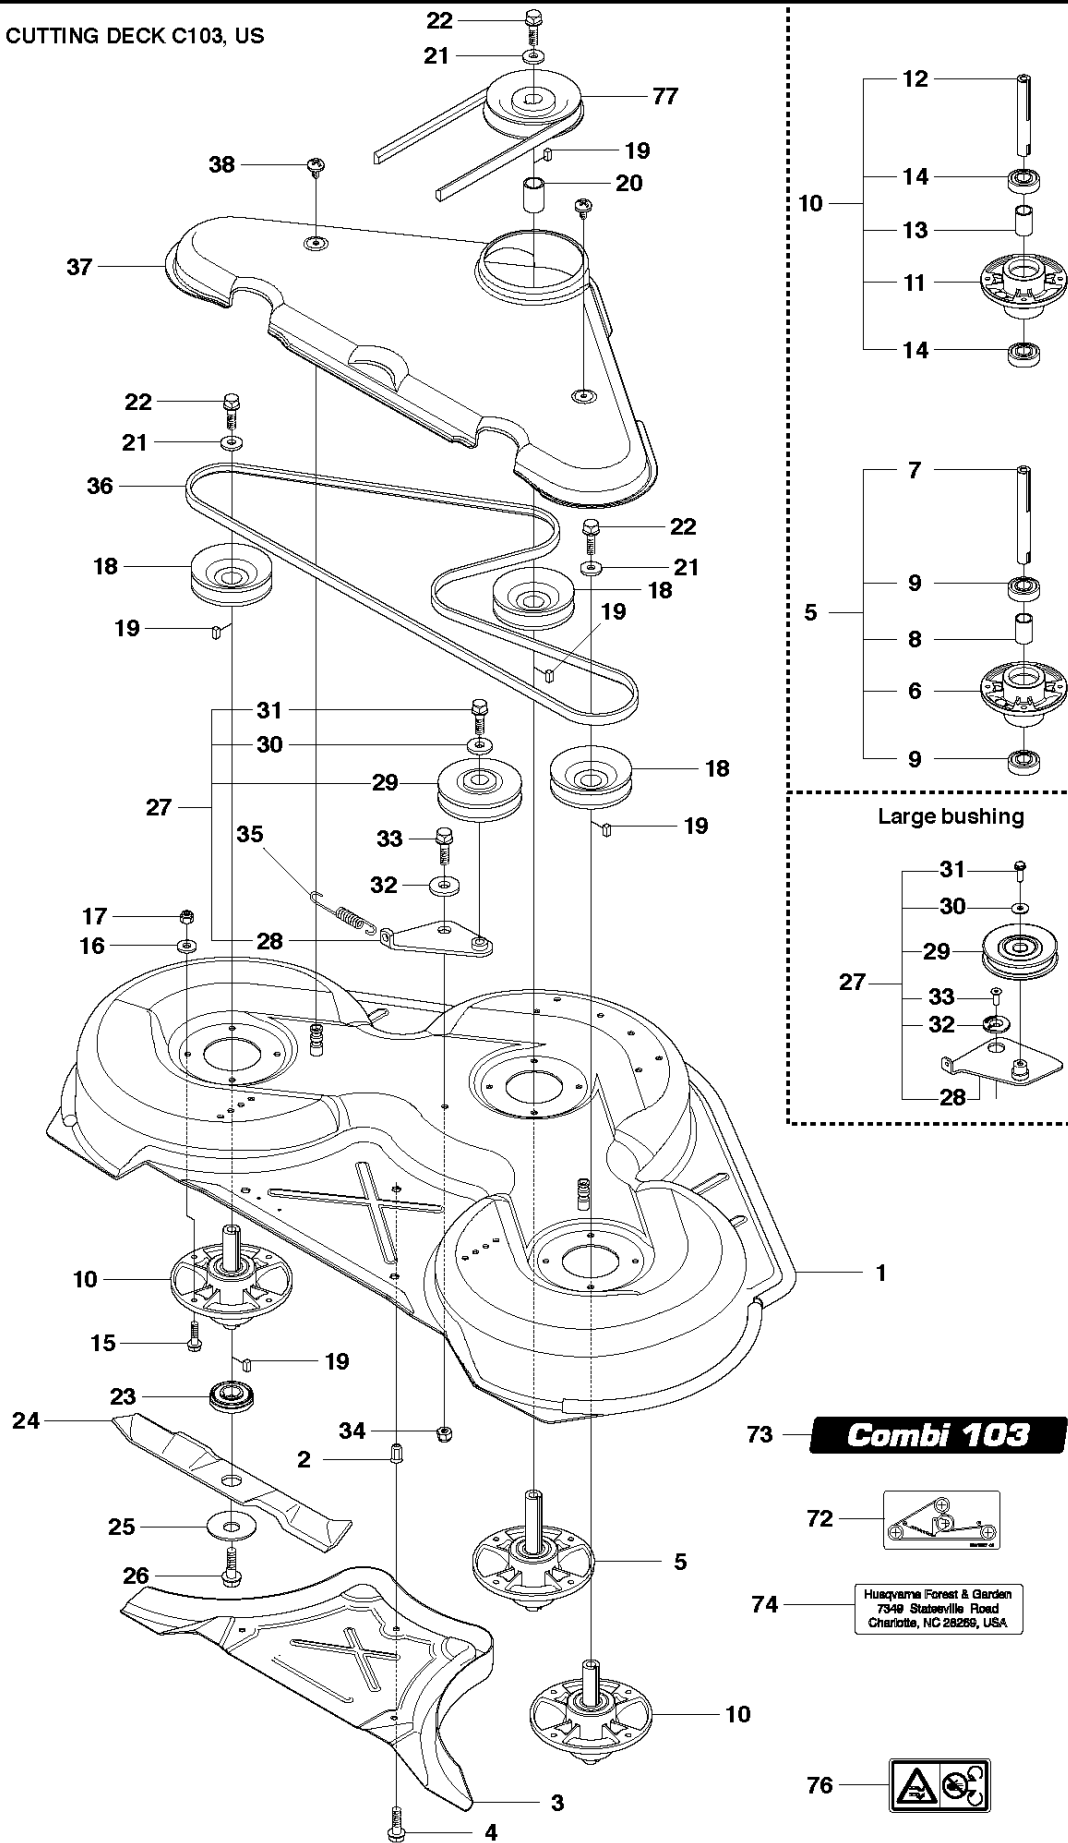

A2 CUTTING DECK C103, US

Large bushing

103CM CUTTING DECK

R322T AWD

Ref	Part No	Description	Remark	QTY	KIT
1	574 21 08-01	CUTTING DECK		1	
2	506 91 62-01	NUT		3	
3	544 44 92-01	PLUG		1	
4	506 57 01-04	SCREW EHHFM		3	
5	576 38 41-01	BLADE HOUSING ASSY		1	
6	576 38 42-01	BEARING HOUSING		1	
7	576 38 43-01	SHAFT		1	
8	576 38 44-01	SPACING SLEEVE		1	
9	738 23 04-34	BALL BEARING		2	
10	576 38 41-02	BLADE HOUSING ASSY		2	
11	576 38 42-01	BEARING HOUSING		1	
12	576 38 43-02	SHAFT		1	
13	576 38 44-01	SPACING SLEEVE		1	
14	738 23 04-34	BALL BEARING		2	
15	535 42 38-01	SCREW RSQM		12	
16	734 11 64-01	WASHER		14	
17	732 21 18-01	LOCK NUT		12	
18	506 92 21-01	PULLEY		3	
19	506 53 35-01	PARALLEL KEY		7	
20	544 06 80-02	SPACING SLEEVE		1	
21	734 11 74-41	WASHER		3	
22	544 11 41-01	SCREW EHHM		3	
23	535 50 42-02	ADAPTER		3	
24	504 18 82-10	BLADE		3	
25	506 79 23-01	KNIFE PLATE		3	
26	544 11 41-01	SCREW EHHM		3	
27	506 54 07-01	BELT TENSIONER ASSY	Small bushing	1	
27	586 96 66-01	BELT TENSIONER ASSY	Large bushing	1	
28	506 51 95-01	SPÄNNARM KPL.	Small bushing	1	27
28	585 35 99-01	ARM	Large bushing	1	27
29	506 53 27-01	PULLEY		1	27
30	734 11 64-41	WASHER		1	
31	506 55 83-02	SCREW EHHFT	Small bushing	1	27
31	586 32 04-01	SCREW	Large bushing	1	27
32	506 91 87-02	WASHER	Small bushing	1	
32	586 49 67-01	WASHER	Large bushing	1	
33	725 24 51-71	SCREW EHHM	Small bushing	1	
33	725 64 53-01	SCREW IHCSFM	For 967153002, 967153001 - 2017	1	
33	725 24 51-71	SCREW EHHM	For 966785801, 967153001 - 2015	1	
34	732 21 18-01	LOCK NUT		1	
35	506 53 31-01	SPRING		1	
36	589 53 06-01	BELT		1	
37	544 09 61-01	BELT COVER		1	
38	544 40 05-01	SCREW		2	
72	506 78 97-01	LABEL		1	
73	544 23 81-03	LABEL		2	
74	506 98 39-01	DECAL		1	
76	574 51 00-01	DECAL		2	
77	506 77 86-01	PULLEY		1