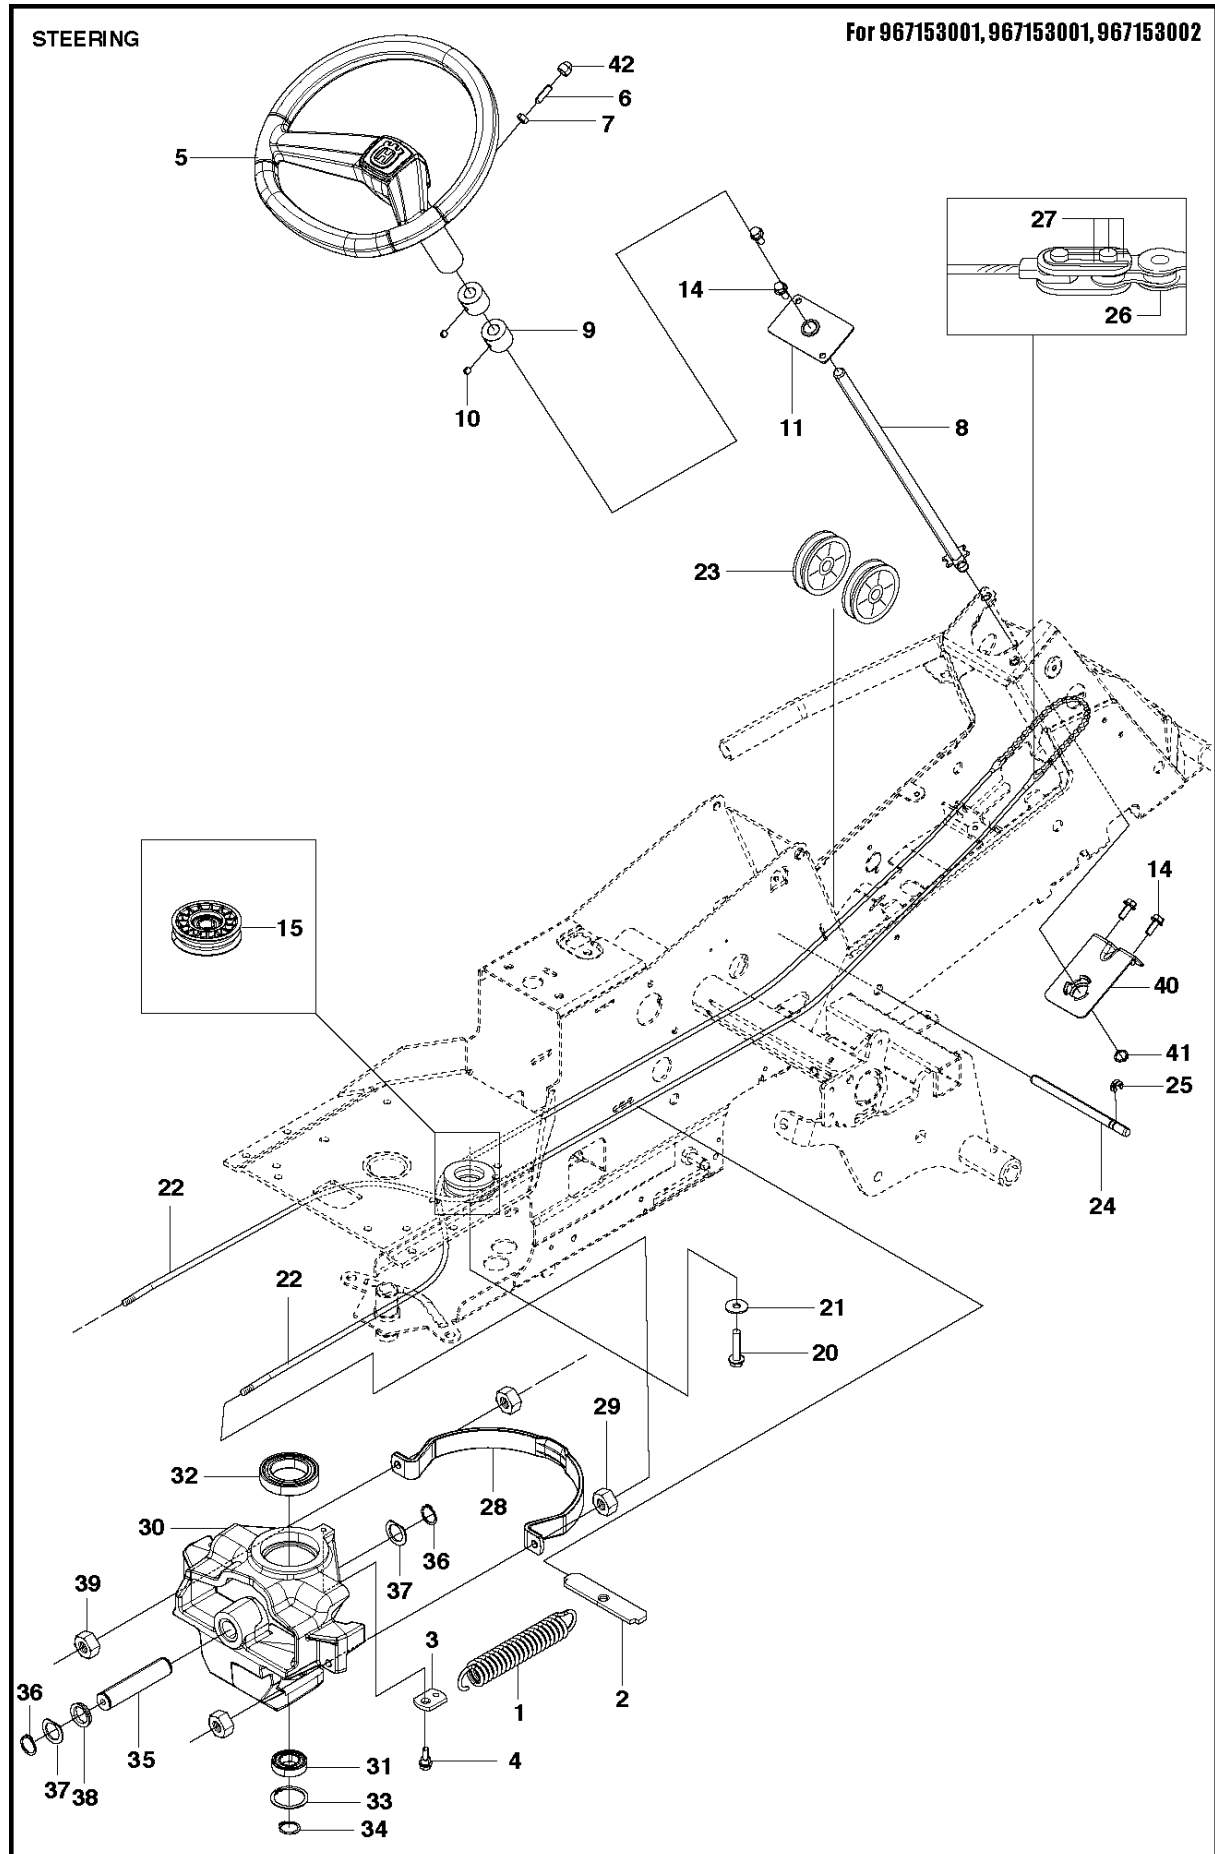

COVER

R322T AWD

Ref	Part No	Description	Remark	QTY KIT
1	577 72 93-01	FOOT PLATE		1
3	577 72 94-01	FOOT PLATE		1
5	544 40 05-01	SCREW		14
21	544 23 92-01	COVER		1
22	544 42 75-01	MAT		1
23	535 42 91-01	SPRING NUT		4
24	577 70 41-01	COVER		1
26	544 43 32-01	PROTECTIVE COVER		1
27	525 56 24-01	UNIT COVER		1
28	577 72 95-01	FENDER		1
29	577 76 45-01	LOCK NUT		1
30	577 72 96-01	FENDER		1
31	577 73 75-01	CONTROL COVER		1
33	577 70 04-01	COVER		1
37	582 21 42-01	LAMP		2

TRANSMISSION

CHASSIS, ENGINE & PULLEYS

R322T AWD

Ref	Part No	Description	Remark	QTY KIT
1	589 53 12-01	BELT		1
2	589 53 04-01	BELT		1
3	594 97 80-01	BELT		1
4	506 50 92-01	SPACING SLEEVE		1
5	506 55 59-01	WEDGE		1
6	535 48 24-01	PULLEY		1
7	506 59 75-01	WASHER		1
8	506 55 60-02	SCREW UNC		1
9	506 66 45-01	BELT GUIDE		1
10	731 23 20-51	HEXAGON NUT		4
11	535 48 44-01	BELT TENSIONER ASSY		1
12	735 31 26-00	CIRCLIP		1
13	580 67 81-01	SPRING		1
14	544 42 61-01	SHAFT		1
15	506 67 54-02	SCREW EHHFM		1
16	535 48 22-01	PULLEY		1
17	506 77 57-01	WASHER		1
18	544 40 53-01	BELT GUIDE		1
19	535 48 50-01	SEALING		1
20	506 67 54-02	SCREW EHHFM		1
21	586 32 02-01	DISTANCE		1
22	506 59 75-01	WASHER		1
23	535 48 22-01	PULLEY		1

HEIGHT ADJUSTMENT
2017

HEIGHT ADJUSTMENT

R322T AWD

Ref	Part No	Description	Remark	QTY KIT
1	578 00 13-02	BRACKET		1
2	506 57 01-03	SCREW EHHFM		2
3	577 99 99-01	ADJUSTER		1
4	506 54 20-01	HANDLE		1
5	584 87 13-02	BEARING		2
6	735 31 22-20	E-CLIP		2
7	506 90 82-01	HEIGHT ROD		1
8	506 78 46-01	PEN		1
9	734 11 72-01	WASHER		1
10	732 21 18-01	LOCK NUT		1
11	731 23 18-01	HEXAGON NUT		1
12	721 61 83-01	SPLIT PIN		2
13	578 04 07-01	LINK		1
14	523 11 45-01	CONNECTION ROD		1
15	584 28 86-01	WASHER		1
16	506 57 01-05	SCREW EHHFM		1