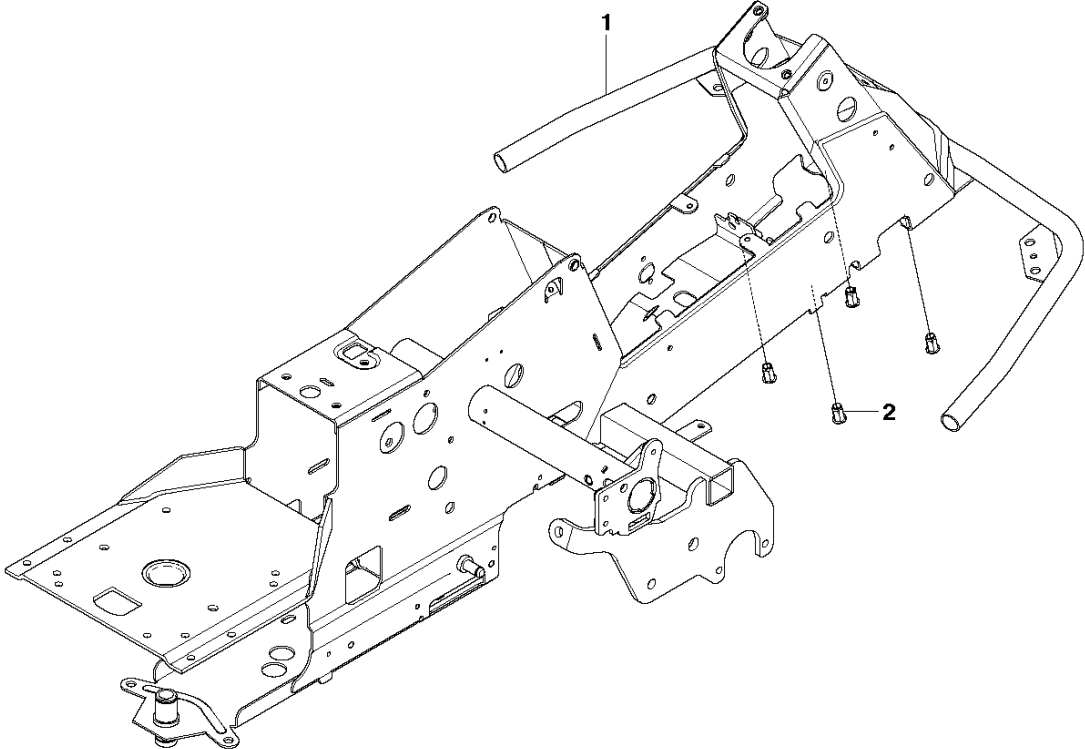

F R322T AWD
CHASSIS

CHASSIS / FRAME

R322T AWD

Ref	Part No	Description	Remark	QTY KIT
1	577 93 91-01	CHASSIS		1
2	506 91 62-01	NUT		4