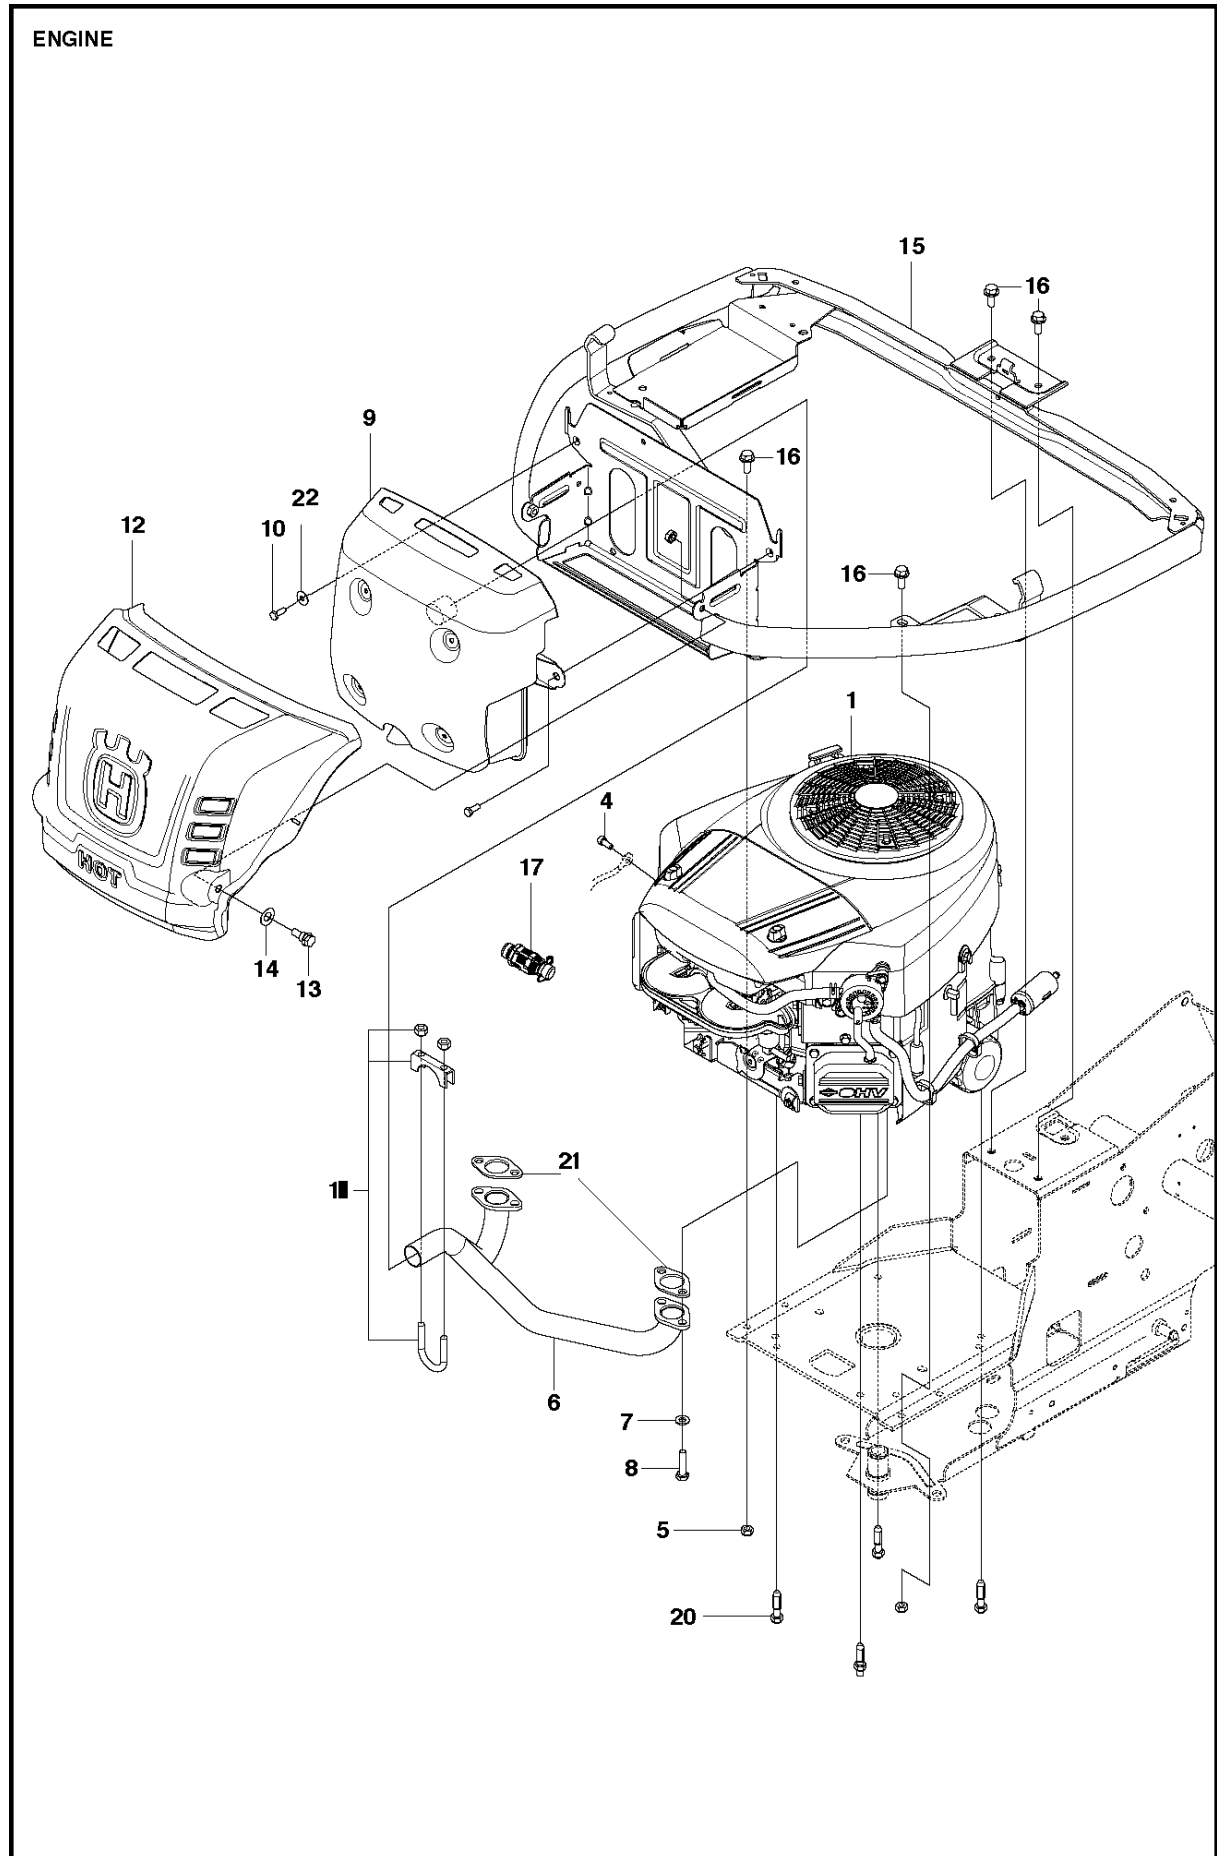

ENGINE

R322T AWD

Ref	Part No	Description	Remark	QTY KIT
1	591 07 54-01	ENGINE	For 967153002	1
1	578 32 72-01	ENGINE	For 967153001, 966785801,	1
4	578 87 89-01	SCREW		1
5	732 21 18-01	LOCK NUT		6
6	582 72 28-01	MANIFOLD	For 967153002	1
6	578 05 86-01	MANIFOLD	For 967153001, 966785801,	1
7	734 11 64-01	WASHER	For 967153002	4
8	725 24 57-51	SCREW	For 967153002	4
8	506 55 63-01	SCREW UNC	For 967153001, 966785801,	1
9	577 81 36-02	MUFFLER	For 967153002	1
9	577 81 36-01	MUFFLER	For 967153001, 966785801,	1
10	725 23 64-61	SCREW EHHFT		2
11	501 15 22-01	CLAMP ASSY		1
12	577 81 85-02	HEAT SHIELD		1
13	506 59 74-01	SCREW EHHFM		2
14	506 83 94-01	SPRING WASHER		2
15	577 84 91-01	ENGINE FRAME		1
16	506 57 01-04	SCREW EHHFM		4
17	532 42 82-87	PLUG		1
20	578 20 75-01	STUD SCREW		4
21	506 91 45-01	GASKET	For 967153001, 966785801,	1
22	734 11 54-41	WASHER	For 967153001, 966785801,	1