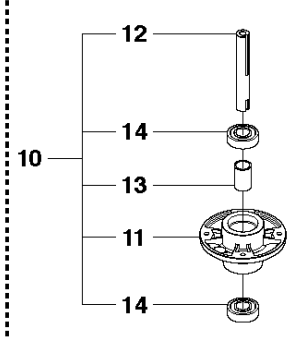

B2 CUTTING DECK C112, US

73 **Combi 112**

74 Husqvarna Forest & Garden
7349 Statesville Road
Charlotte, NC 28269, USA

44"/112CM CUTTING DECK

R322T AWD

Ref	Part No	Description	Remark	QTY	KIT
1	574 20 95-01	CUTTING DECK		1	
2	506 91 62-01	NUT		3	
3	544 44 93-01	PLUG		1	
4	506 57 01-04	SCREW EHHFM		3	
5	576 38 41-01	BLADE HOUSING ASSY		1	
6	576 38 42-01	BEARING HOUSING		1	
7	576 38 43-01	SHAFT		1	
8	576 38 44-01	SPACING SLEEVE		1	
9	738 23 04-34	BALL BEARING		2	
10	576 38 41-02	BLADE HOUSING ASSY		2	
11	576 38 42-01	BEARING HOUSING		1	
12	576 38 43-02	SHAFT		1	
13	576 38 44-01	SPACING SLEEVE		1	
14	738 23 04-34	BALL BEARING		2	
15	535 42 38-01	SCREW RSQM		12	
16	734 11 64-01	WASHER		12	
17	732 21 18-01	LOCK NUT		12	
18	506 92 21-01	PULLEY		3	
19	506 53 35-01	PARALLEL KEY		7	
20	544 06 80-02	SPACING SLEEVE		1	
21	734 11 74-41	WASHER		3	
22	544 11 41-01	SCREW EHHM		3	
23	535 50 42-02	ADAPTER		3	
24	504 18 81-10	BLADE		3	
25	506 79 23-01	KNIFE PLATE		3	
26	544 11 41-01	SCREW EHHM		3	
27	506 54 07-01	BELT TENSIONER ASSY	Small bushing	1	
27	586 96 66-01	BELT TENSIONER ASSY	Large bushing	1	
28	506 51 95-01	SPÄNNARM KPL.	Small bushing	1	27
28	585 35 99-01	ARM	Large bushing	1	27
29	506 53 27-01	PULLEY		1	27
30	734 11 64-41	WASHER		1	27
31	506 55 83-02	SCREW EHHFT	Small bushing	1	27
31	586 32 04-01	SCREW	Large bushing	1	27
32	506 91 87-02	WASHER	Small bushing	1	
32	586 49 67-01	WASHER	Large bushing	1	
33	725 24 51-71	SCREW EHHM	Small bushing	1	
33	725 64 53-01	SCREW IHCSFM	Large bushing	1	
33	725 24 51-71	SCREW EHHM	For 966785801, 967032101, 967153001	1	
34	732 21 18-01	LOCK NUT		1	
35	506 53 31-01	SPRING		1	
36	589 51 46-01	BELT		1	
37	544 09 62-01	BELT COVER		1	
38	544 40 05-01	SCREW		2	
72	506 78 97-01	LABEL		1	
73	544 23 81-05	LABEL		2	
74	506 98 39-01	DECAL		1	
75	535 43 74-01	LABEL WARNING		1	
76	574 51 00-01	DECAL		2	
77	506 77 86-01	PULLEY		1