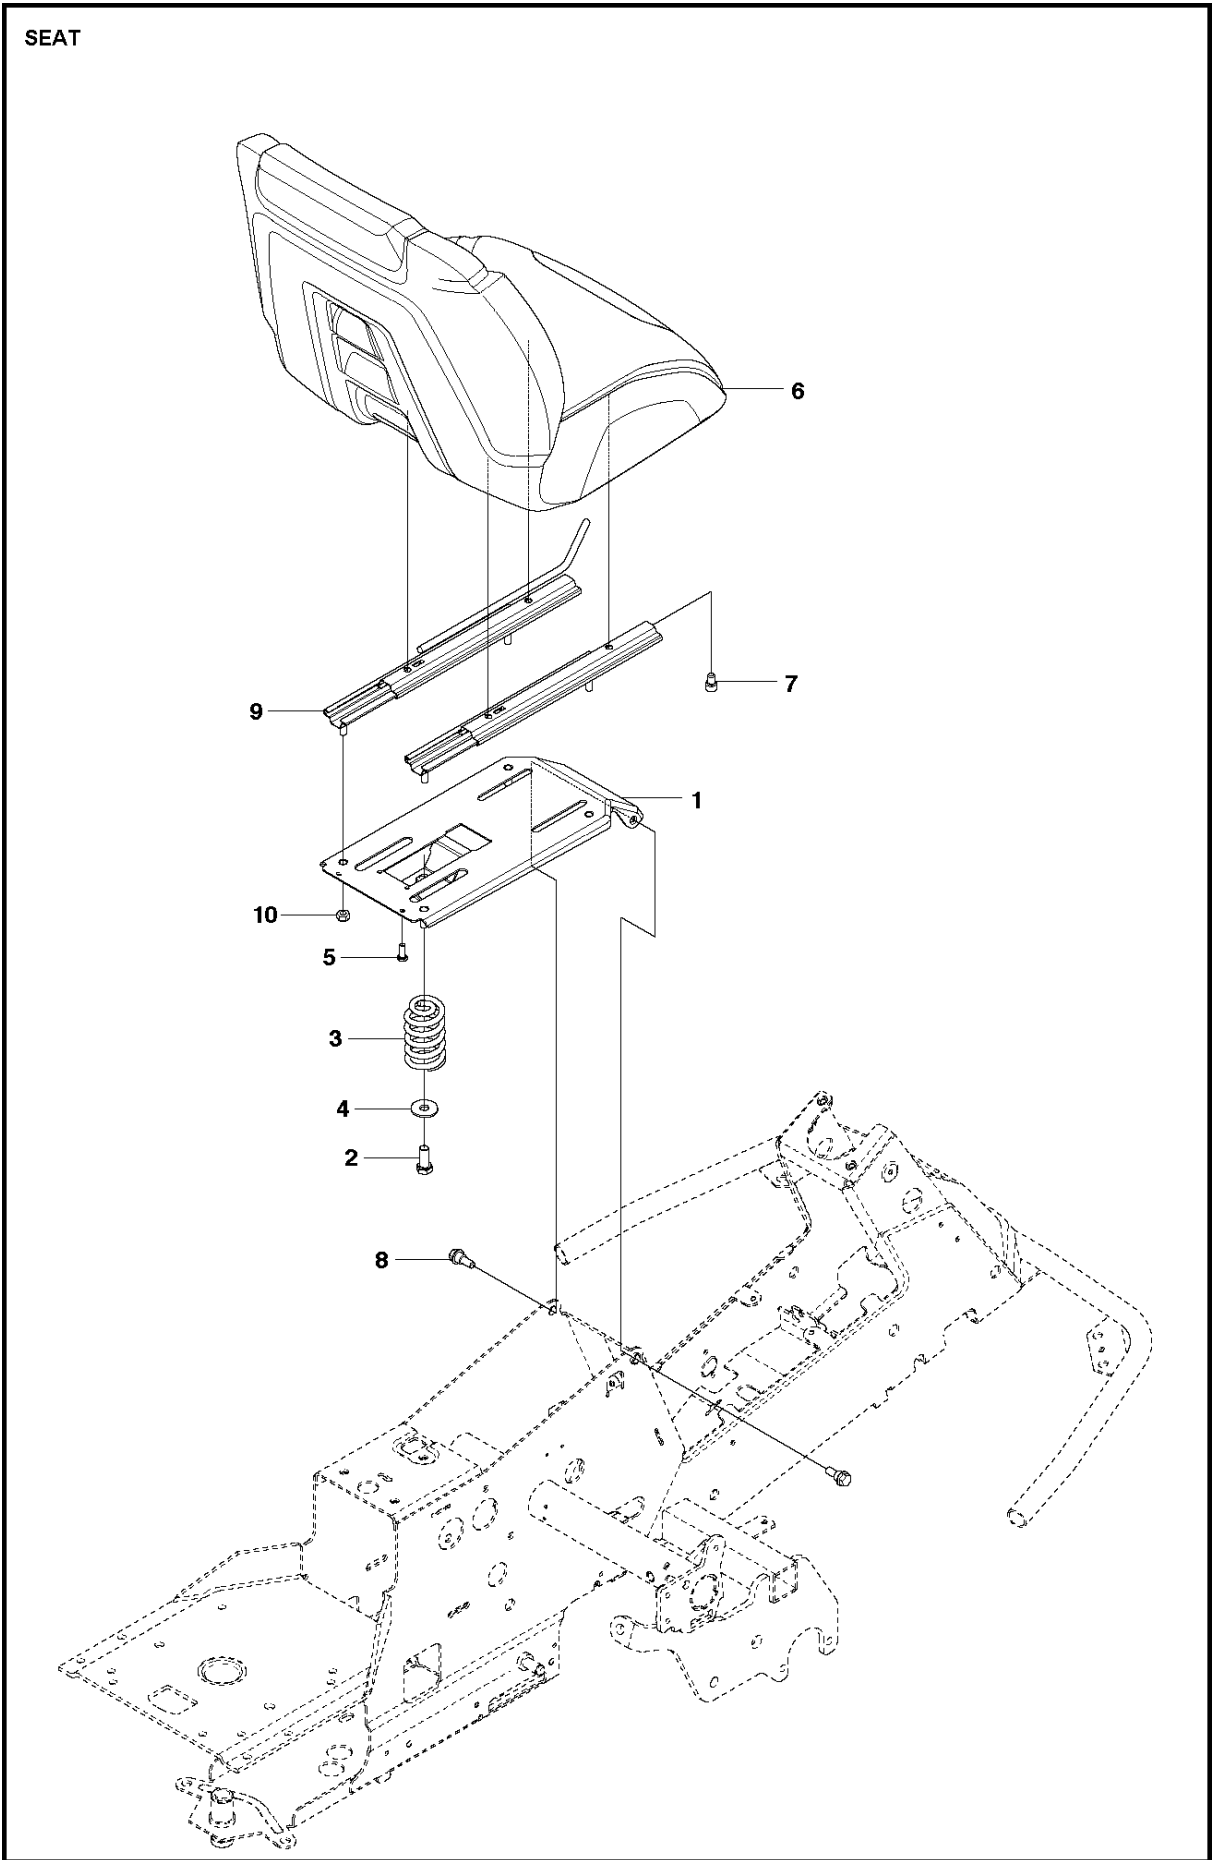

SPARE PARTS LIST

RIDERS

R322T AWD

SEAT

R322T AWD

Ref	Part No	Description	Remark	QTY KIT
1	587 15 27-01	SEAT BRACKET		1
2	725 24 93-71	SCREW EHHM		1
3	506 91 53-01	COMPRESSION SPRING		1
4	734 11 74-41	WASHER		1
5	725 23 68-61	SCREW EHHFT		1
6	587 39 30-01	SEAT	Seat for newer models 2015 -->	1
6	587 60 53-03	SEAT ASSY	Seat kit for old models between 2012-2014, B1500005	1
7	725 54 47-01	SCREW IHSCM		4
8	506 59 74-01	SCREW EHHFM		2
9	587 29 04-01	SEAT ADJUSTER		2
10	732 21 18-01	LOCK NUT		4

COVER, REAR

R322T AWD

Ref	Part No	Description	Remark	QTY KIT
6	577 61 47-03	ENGINE HOOD ASSY		1
7	578 11 37-01	HINGE		1
8	578 11 37-02	HINGE		1
9	722 79 54-02	RIVET		6
10	503 89 47-03	SNAP LOCKING		1
11	577 61 26-02	COVER		1
12	577 61 26-01	COVER		1
19	578 26 13-01	TRANSMISSION COVER		1
20	574 85 62-01	SCREW		2
32	577 90 33-01	PLUG		2

COVER

R322T AWD

Ref	Part No	Description	Remark	QTY KIT
1	577 72 93-01	FOOT PLATE		1
3	577 72 94-01	FOOT PLATE		1
5	544 40 05-01	SCREW		14
21	544 23 92-01	COVER		1
22	544 42 75-01	MAT		1
23	535 42 91-01	SPRING NUT		4
24	577 70 41-01	COVER		1
26	544 43 32-01	PROTECTIVE COVER		1
27	525 56 24-01	UNIT COVER		1
28	577 72 95-01	FENDER		1
29	577 76 45-01	LOCK NUT		1
30	577 72 96-01	FENDER		1
31	577 73 75-01	CONTROL COVER		1
33	577 70 04-01	COVER		1
37	582 21 42-01	LAMP		2