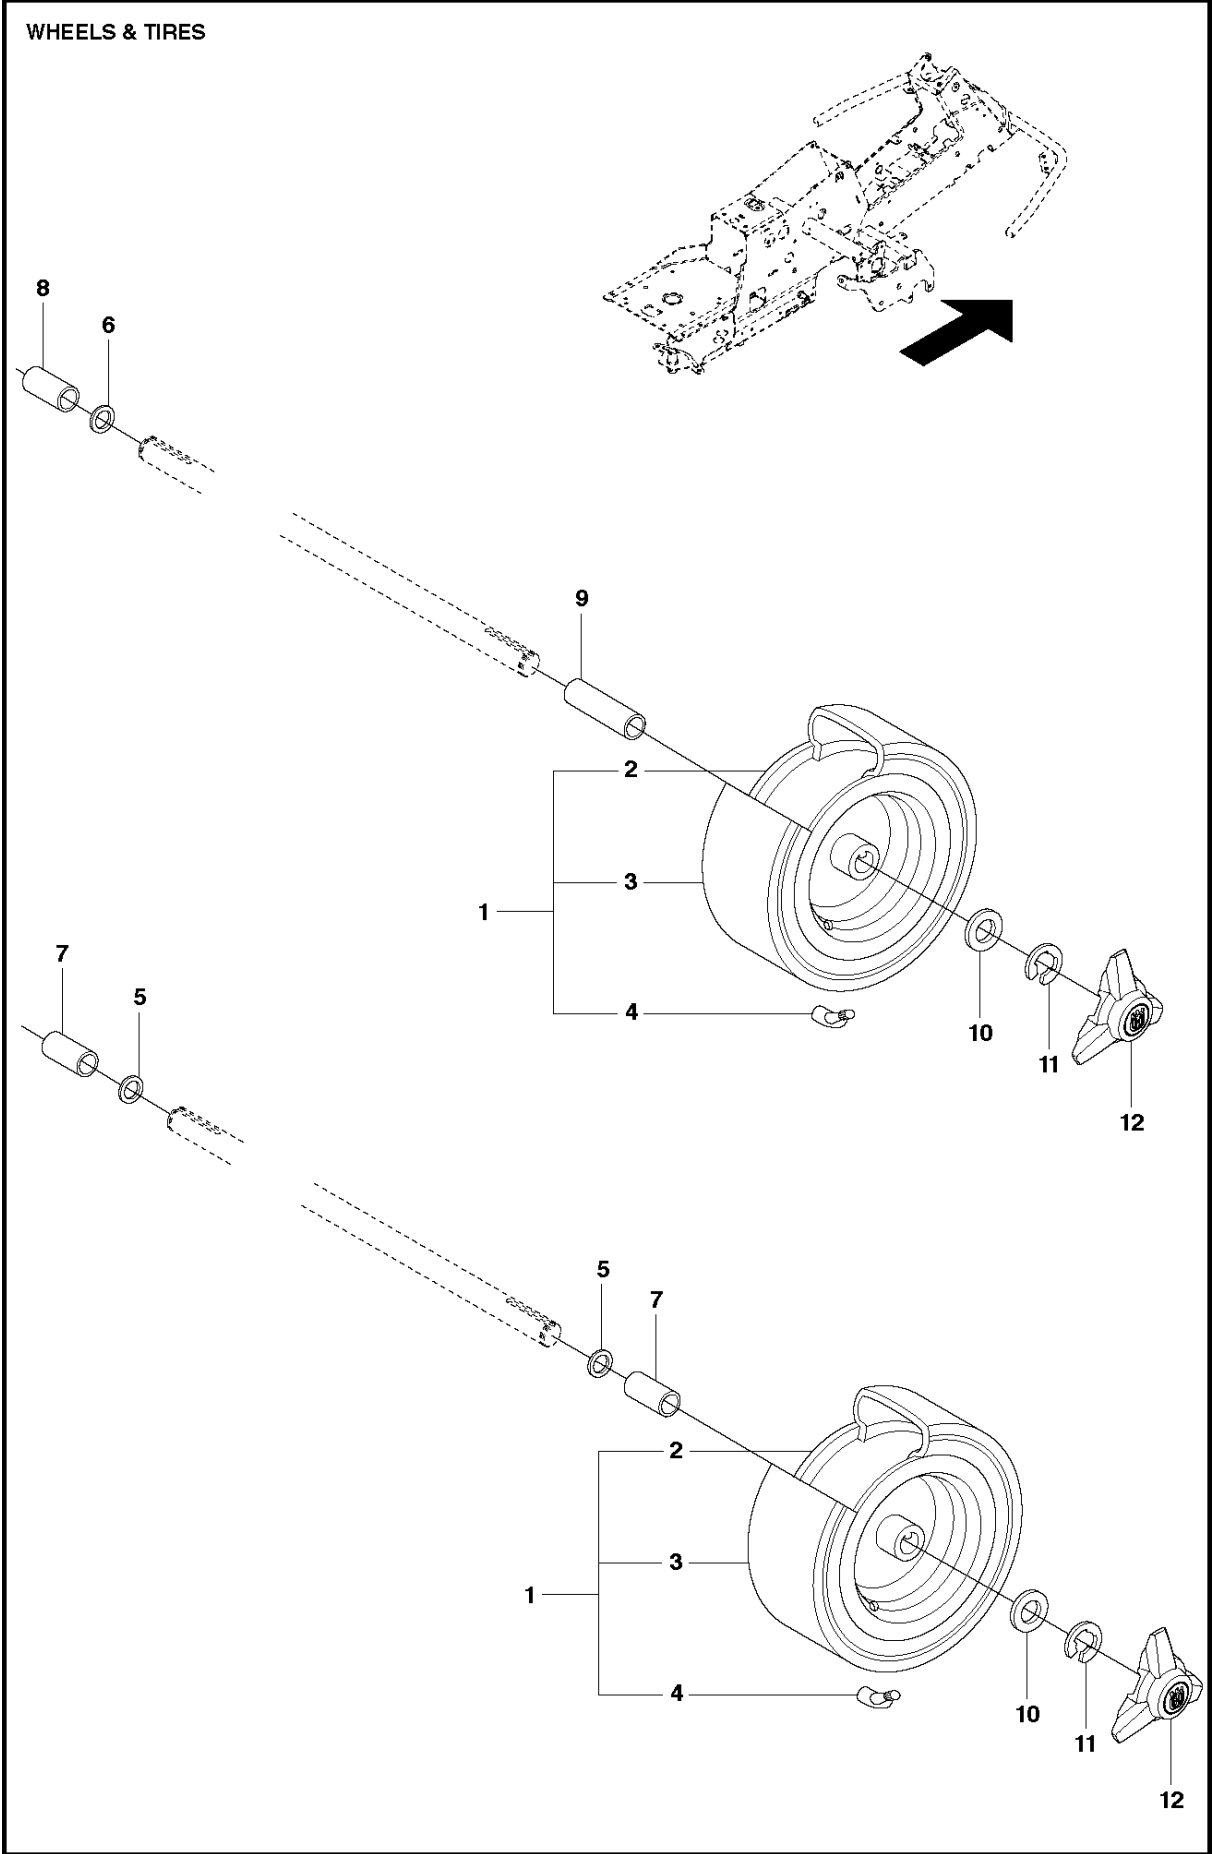

WHEELS & TIRES

R316 TsX AWD

Ref	Part No	Description	Remark	QTY	KIT
1	523 01 26-02	WHEEL		4	
2	523 03 48-01	RIM		1	1
3	523 03 46-02	TIRE		1	1
4	523 03 47-01	VALVE		1	1
5	506 50 48-03	WASHER		2	
6	506 94 58-01	WASHER		1	
7	506 59 62-03	SPACING SLEEVE		2	
8	544 13 26-01	SLEEVE		1	
9	544 13 26-02	SLEEVE		1	
10	506 50 48-05	WASHER		4	
11	506 89 90-01	E-CLIP		4	
12	544 35 35-01	HUB CAP		4