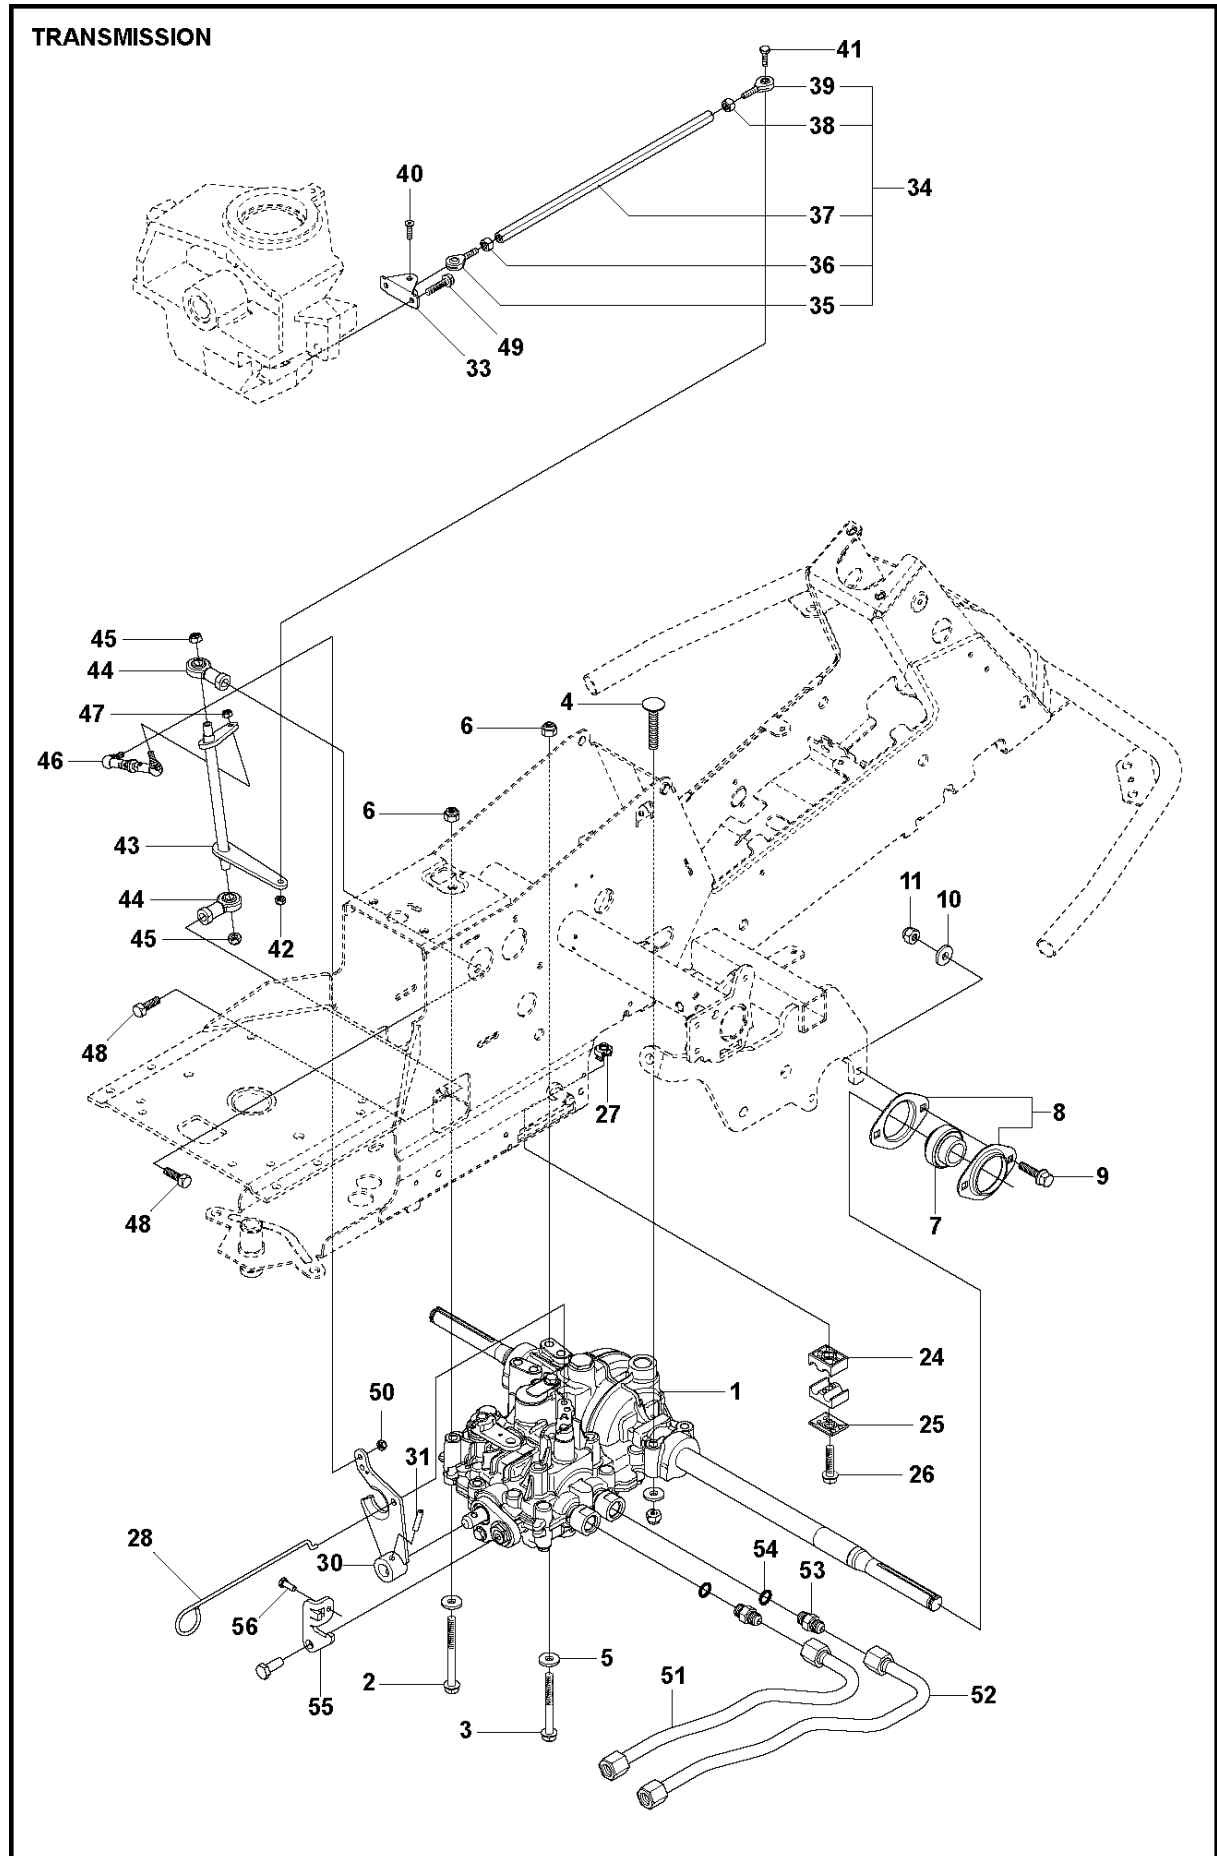

R316 TsX AWD

Ref	Part No	Description	Remark	QTY	KIT
1	590 71 69-01	TRANSMISSION		1	
2	725 24 67-51	SCREW EHHM		5	
3	734 11 64-01	WASHER		4	
4	731 23 18-01	HEXAGON NUT		5	
5	725 24 62-51	SCREW EHHM		1	
6	506 59 93-01	LINK		1	
7	579 59 68-01	LEVER		1	
8	584 28 86-04	WASHER		2	
9	725 24 51-71	SCREW EHHM		2	
10	506 98 75-01	ADJUSTMENT ROD		1	
11	732 21 14-01	LOCK NUT		2	
12	506 98 82-01	FRIKOPPLINGSSTÅNG		1	
13	506 83 43-01	SPRING		1	
14	506 98 84-01	BELT TENSIONER ASSY		1	
15	588 74 04-01	BELT TENSIONER		1	14
16	506 94 69-01	PULLEY		1	14
17	725 24 55-71	SCREW EHHM		1	14
18	734 11 64-41	WASHER		1	14
19	732 21 18-01	LOCK NUT		1	14
20	506 98 86-01	SPRING		1	
21	544 10 01-01	EXPANSION TANK		1	
22	544 12 17-01	BRACKET		1	
23	725 23 64-61	SCREW EHHFT		1	
24	506 67 33-01	TANK CAP ASSY		1	
25	505 13 11-02	HOSE CLAMP		1	
26	544 02 66-03	HOSE GUARD		1	
27	535 43 73-04	PIPE FITTING		1	
28	535 42 68-05	PIPE FITTING		1	
29	535 45 04-02	HYDRAULIC HOSE		1	
30	535 45 03-02	HYDRAULIC HOSE		1	
31	504 56 74-01	PIPE FITTING		1	

K574

TRANSMISSION

R316 TsX AWD

Ref	Part No	Description	Remark	QTY	KIT
1	590 71 69-01	TRANSMISSION		1	
2	506 98 65-01	SPRING WASHER		1	
3	506 98 66-01	DISTANCE		2	
4	502 45 19-01	PULLEY		1	
5	506 98 68-01	FAN		1	
6	735 31 15-00	CIRCLIP		1	
7	502 45 16-01	TUBE		1	
8	506 98 70-01	HOSE CLAMP		2	
9	535 40 28-07	CLIP		1	1
10	535 40 28-32	PLUG		1	1
11	535 40 28-29	MAGNET		1	1
12	502 45 20-01	MAGNET HOLDER		1	1
13	535 40 28-37	SEALING		2	1
14	502 45 32-01	CONTROL LEVER		1	1
15	535 40 28-09	PIN RETAINING SCREW		1	1
16	535 40 28-17	LEVER		1	1
17	535 40 28-16	PIN RETAINING SCREW		1	1
18	535 40 28-33	PIN RETAINING SCREW		1	1
19	535 40 28-38	LEVER		1	1
20	535 40 28-39	RETURN SPRING		1	1
21	535 40 28-40	PIN RETAINING SCREW		1	1
22	535 40 28-41	PIN RETAINING SCREW		1	1
50	574 51 51-01	KIT		1	
51	574 51 52-01	O-RING		1	50
52	535 40 28-19	FILTER		1	