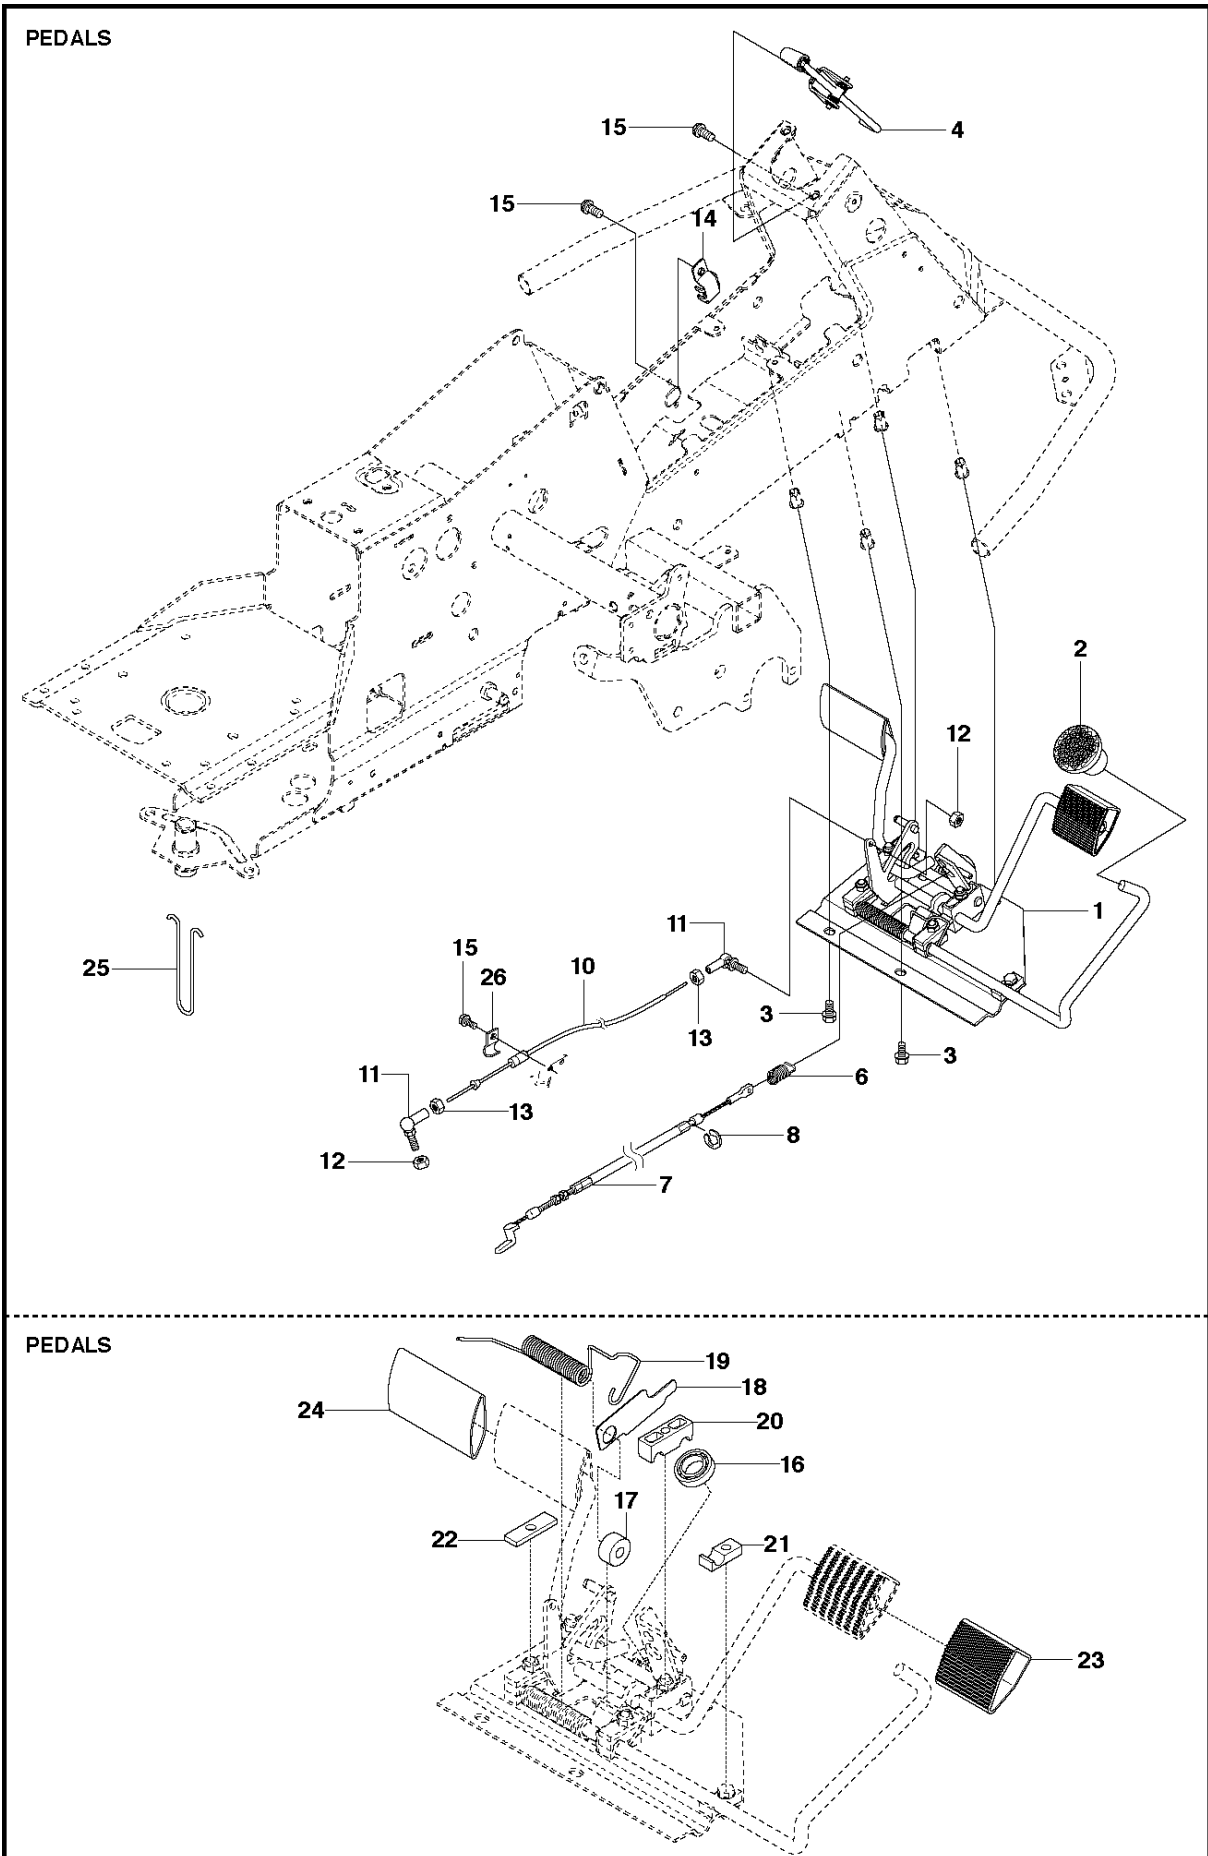

PEDALS

R316 TsX AWD

Ref	Part No	Description	Remark	QTY KIT
1	586 96 93-01	PEDAL PLATE ASSY		1
2	586 72 74-01	KNOB		1
3	506 57 01-04	SCREW EHHFM		4
4	544 40 31-01	BRAKE LEVER ASSY		1
6	506 94 63-01	BRAKE SPRING		1
7	576 71 21-01	BRAKE WIRE		1
8	735 31 09-20	E-CLIP		1
10	574 41 12-02	CONTROL CABLE		1
11	578 77 68-01	BALL JOINT		2
12	732 21 16-01	LOCK NUT		2
13	731 23 14-01	HEXAGON NUT		2
14	522 43 08-01	BRACKET		1
15	725 23 64-61	SCREW EHHFT		4
16	738 21 02-04	BALL BEARING		1
17	535 48 02-01	ROLLER		1
18	535 48 06-01	PROTECTIVE PLATE		1
19	535 48 07-01	SPRING		1
20	535 48 08-01	BEARING SUPPORT		4
21	535 48 09-01	BEARING SUPPORT		5
22	535 48 10-01	REINFORCEMENT PLATE		3
23	586 96 64-01	PEDAL		1
24	586 96 64-02	PEDAL		1
25	506 57 64-02	CABLE HOLDER		1
26	506 56 65-01	CLIP		1