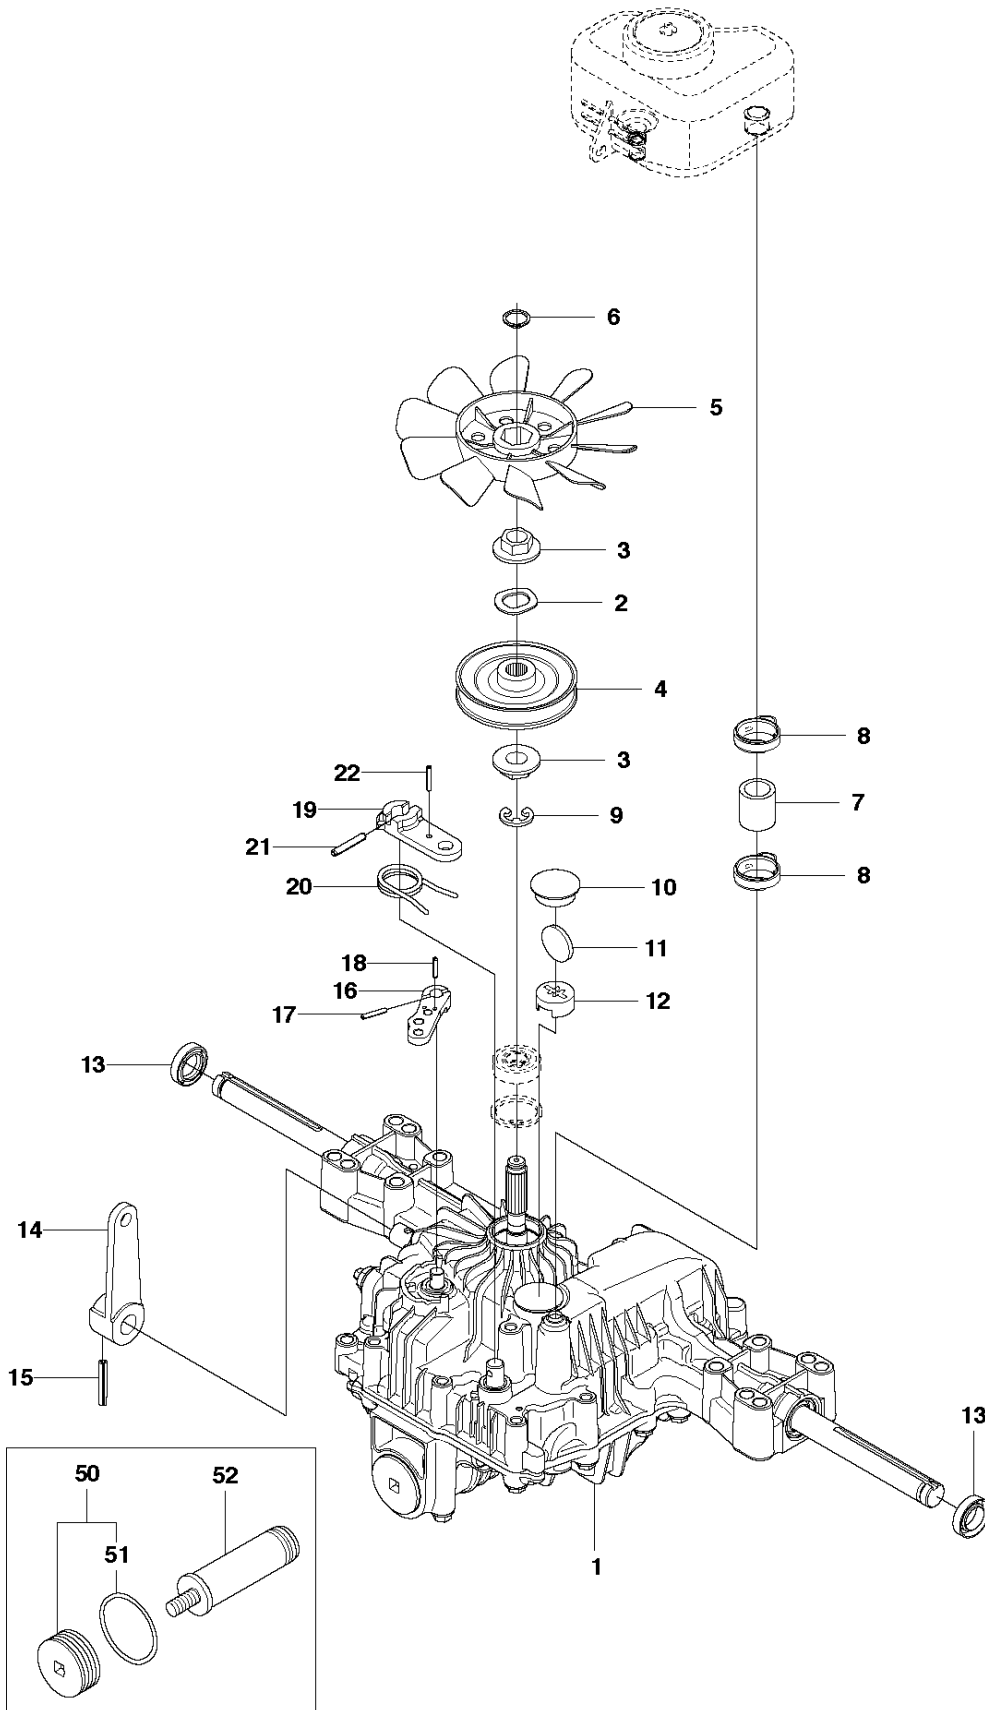

R316 TsX AWD

Ref	Part No	Description	Remark	QTY	KIT
1	590 71 69-01	TRANSMISSION		1	
2	725 24 67-51	SCREW EHHM		5	
3	734 11 64-01	WASHER		4	
4	731 23 18-01	HEXAGON NUT		5	
5	725 24 62-51	SCREW EHHM		1	
6	506 59 93-01	LINK		1	
7	579 59 68-01	LEVER		1	
8	584 28 86-04	WASHER		2	
9	725 24 51-71	SCREW EHHM		2	
10	506 98 75-01	ADJUSTMENT ROD		1	
11	732 21 14-01	LOCK NUT		2	
12	506 98 82-01	FRIKOPPLINGSSTÅNG		1	
13	506 83 43-01	SPRING		1	
14	506 98 84-01	BELT TENSIONER ASSY		1	
15	588 74 04-01	BELT TENSIONER		1	14
16	506 94 69-01	PULLEY		1	14
17	725 24 55-71	SCREW EHHM		1	14
18	734 11 64-41	WASHER		1	14
19	732 21 18-01	LOCK NUT		1	14
20	506 98 86-01	SPRING		1	
21	544 10 01-01	EXPANSION TANK		1	
22	544 12 17-01	BRACKET		1	
23	725 23 64-61	SCREW EHHFT		1	
24	506 67 33-01	TANK CAP ASSY		1	
25	505 13 11-02	HOSE CLAMP		1	
26	544 02 66-03	HOSE GUARD		1	
27	535 43 73-04	PIPE FITTING		1	
28	535 42 68-05	PIPE FITTING		1	
29	535 45 04-02	HYDRAULIC HOSE		1	
30	535 45 03-02	HYDRAULIC HOSE		1	
31	504 56 74-01	PIPE FITTING		1	

K574

TRANSMISSION

R316 TsX AWD

Ref	Part No	Description	Remark	QTY	KIT
1	590 71 69-01	TRANSMISSION		1	
2	506 98 65-01	SPRING WASHER		1	
3	506 98 66-01	DISTANCE		2	
4	502 45 19-01	PULLEY		1	
5	506 98 68-01	FAN		1	
6	735 31 15-00	CIRCLIP		1	
7	502 45 16-01	TUBE		1	
8	506 98 70-01	HOSE CLAMP		2	
9	535 40 28-07	CLIP		1	1
10	535 40 28-32	PLUG		1	1
11	535 40 28-29	MAGNET		1	1
12	502 45 20-01	MAGNET HOLDER		1	1
13	535 40 28-37	SEALING		2	1
14	502 45 32-01	CONTROL LEVER		1	1
15	535 40 28-09	PIN RETAINING SCREW		1	1
16	535 40 28-17	LEVER		1	1
17	535 40 28-16	PIN RETAINING SCREW		1	1
18	535 40 28-33	PIN RETAINING SCREW		1	1
19	535 40 28-38	LEVER		1	1
20	535 40 28-39	RETURN SPRING		1	1
21	535 40 28-40	PIN RETAINING SCREW		1	1
22	535 40 28-41	PIN RETAINING SCREW		1	1
50	574 51 51-01	KIT		1	
51	574 51 52-01	O-RING		1	50
52	535 40 28-19	FILTER		1	