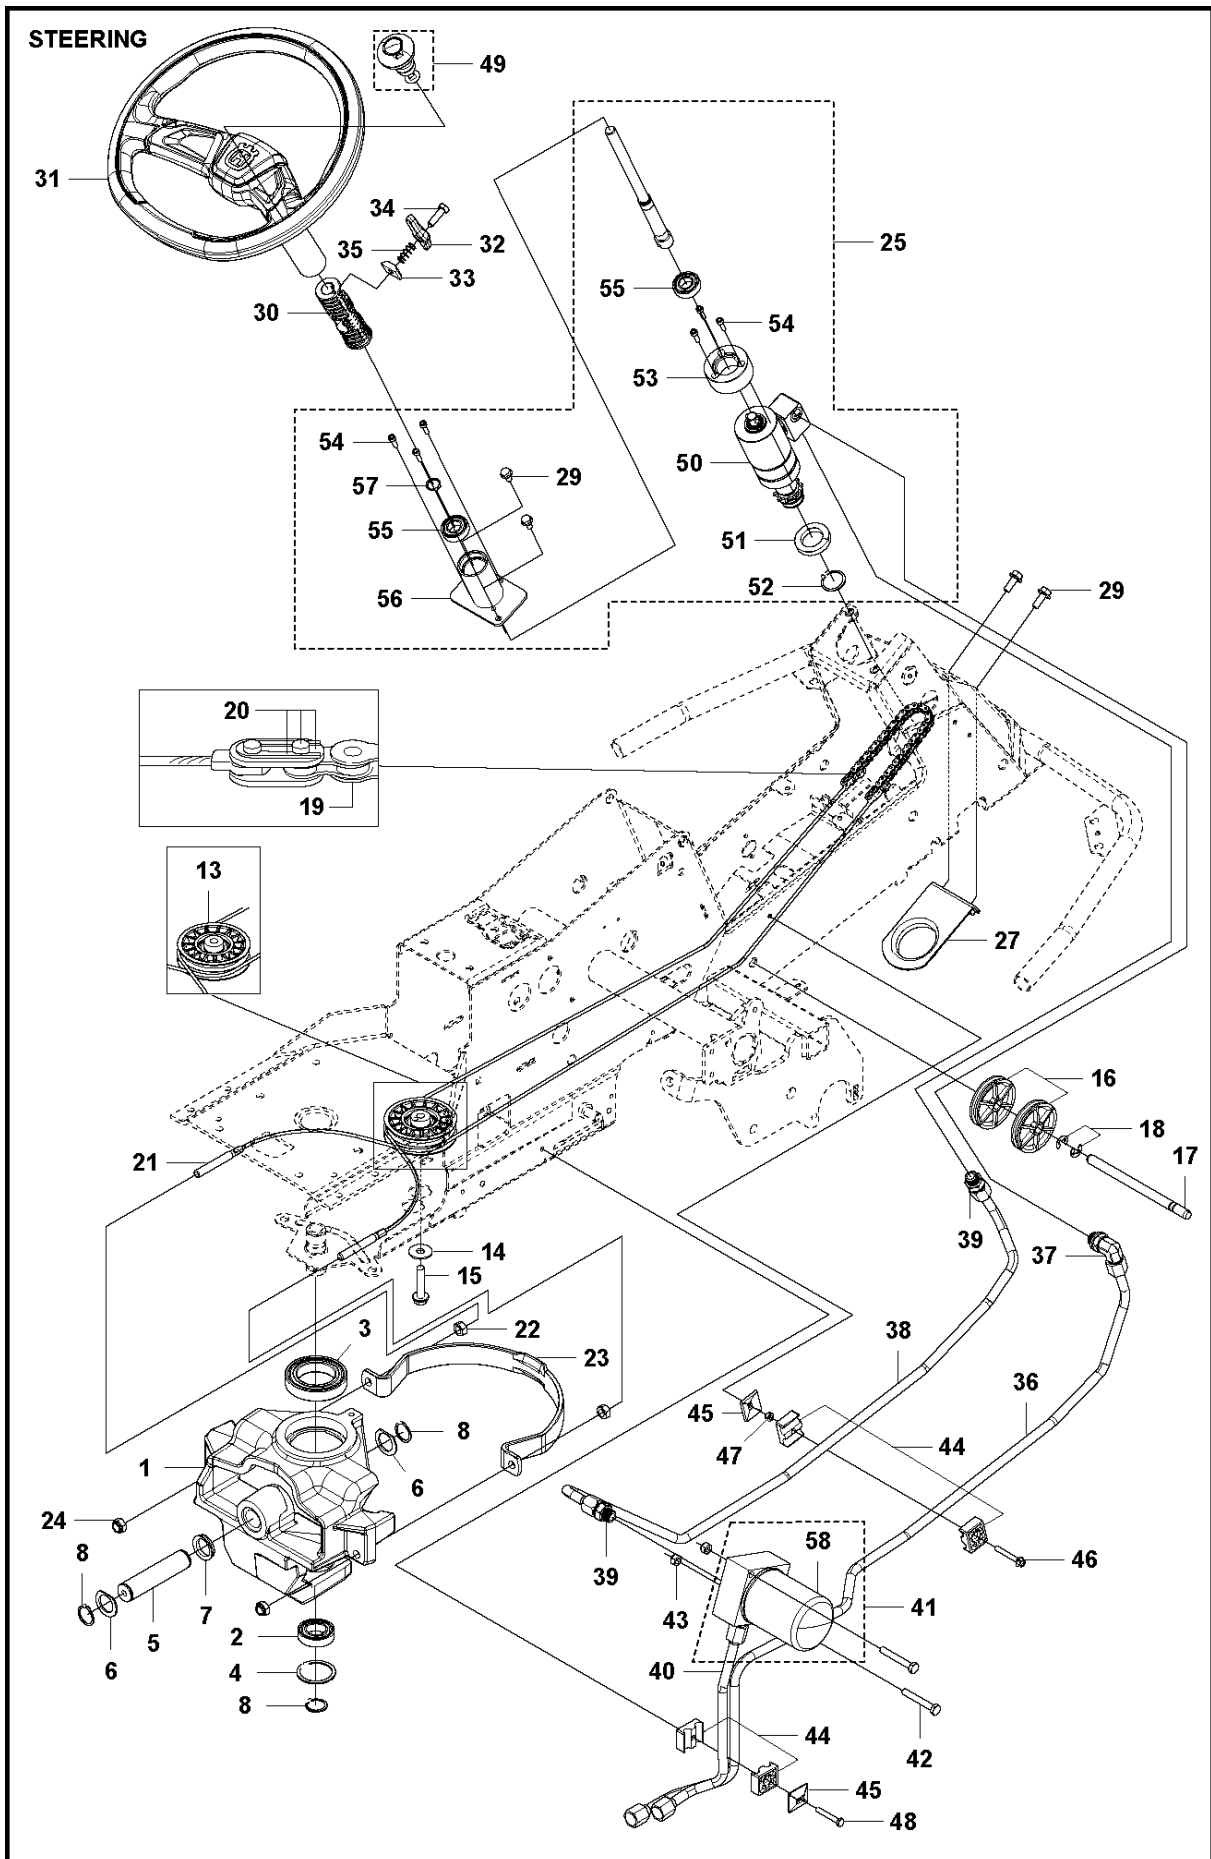

STEERING

R316 TsX AWD

Ref	Part No	Description	Remark	QTY	KIT
1	577 65 93-01	SPINDLE		1	
2	738 21 05-04	BALL BEARING		1	
3	738 21 10-04	BALL BEARING		1	
4	735 31 40-10	CIRCLIP		1	
5	506 98 59-01	SWING AXLE		1	
6	506 77 34-01	WASHER		2	
7	740 68 14-21	V-RING		1	
8	735 31 26-00	CIRCLIP		3	
13	576 49 25-01	PULLEY		1	
14	734 11 74-41	WASHER		1	
15	506 67 54-03	SCREW EHHFM		1	
16	506 52 24-01	STARTER PULLEY		2	
17	506 53 94-04	SHAFT		1	
18	735 31 14-20	E-CLIP		2	
19	506 55 46-10	CHAIN		1	
20	506 55 47-01	LINKAGE		2	
21	501 60 48-04	CABLE ASSY		2	
22	731 23 20-01	HEXAGON NUT		2	
23	544 42 73-01	WIRE GUIDE		1	
24	732 21 20-51	NUT		2	
25	578 37 06-02	POWER STEERING		1	
27	578 12 67-01	BRACKET		1	
29	506 57 01-04	SCREW EHHFM		4	
30	587 08 09-01	DRIVER		1	
31	593 16 61-06	STEERING WHEEL		1	
32	593 14 95-01	HANDLE		1	
33	593 60 52-01	FIXING PLATE		1	
34	593 14 94-01	PIN		1	
35	593 86 88-01	SPRING		1	
36	502 85 44-01	HYDRAULIC PIPE		1	
37	535 43 73-01	PIPE FITTING		1	
38	575 95 96-01	HYDRAULIC PIPE		1	
39	535 42 68-01	PIPE FITTING		3	
40	502 85 46-01	HYDRAULIC PIPE		1	
41	580 65 33-01	FILTER UNIT		1	
42	725 24 62-51	SCREW EHHM		2	
43	732 21 18-01	LOCK NUT		2	
44	544 37 33-03	PIPE CLAMP		2	
45	535 43 85-01	COVER WASHER		2	
46	535 47 52-45	SCREW EHHFM		1	
47	732 21 16-01	LOCK NUT		1	
48	725 23 78-61	SCREW EHHFT		1	
49	593 67 67-01	KNOB ASSY		1	
50	535 45 71-03	COMFORT STEERING		1	25
51	535 42 78-01	BALL BEARING		1	25
52	735 31 33-00	CIRCLIP		1	25
53	578 15 05-01	BEARING HOUSING		1	25
54	725 53 70-01	SCREW IHSCM		6	25
55	738 21 04-04	BALL BEARING		1	25
56	578 15 09-01	BEARING SUPPORT		1	25
57	735 31 22-00	CIRCLIP		1	25
58	575 64 54-01	OIL FILTER		1