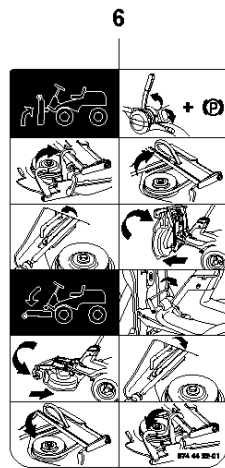

DECALS

DECALS

R316 TsX AWD

Ref	Part No	Description	Remark	QTY KIT
1	595 27 49-05	DECAL		2
2	578 39 25-08	DECAL		1
3	544 21 14-01	LABEL		2
4	579 09 15-01	DECAL		2
5	582 57 00-01	LABEL		1
6	574 44 32-01	LABEL		1
7	581 78 40-05	LABEL		1
8	577 06 20-01	DECAL		2
9	576 97 34-01	DECAL		1