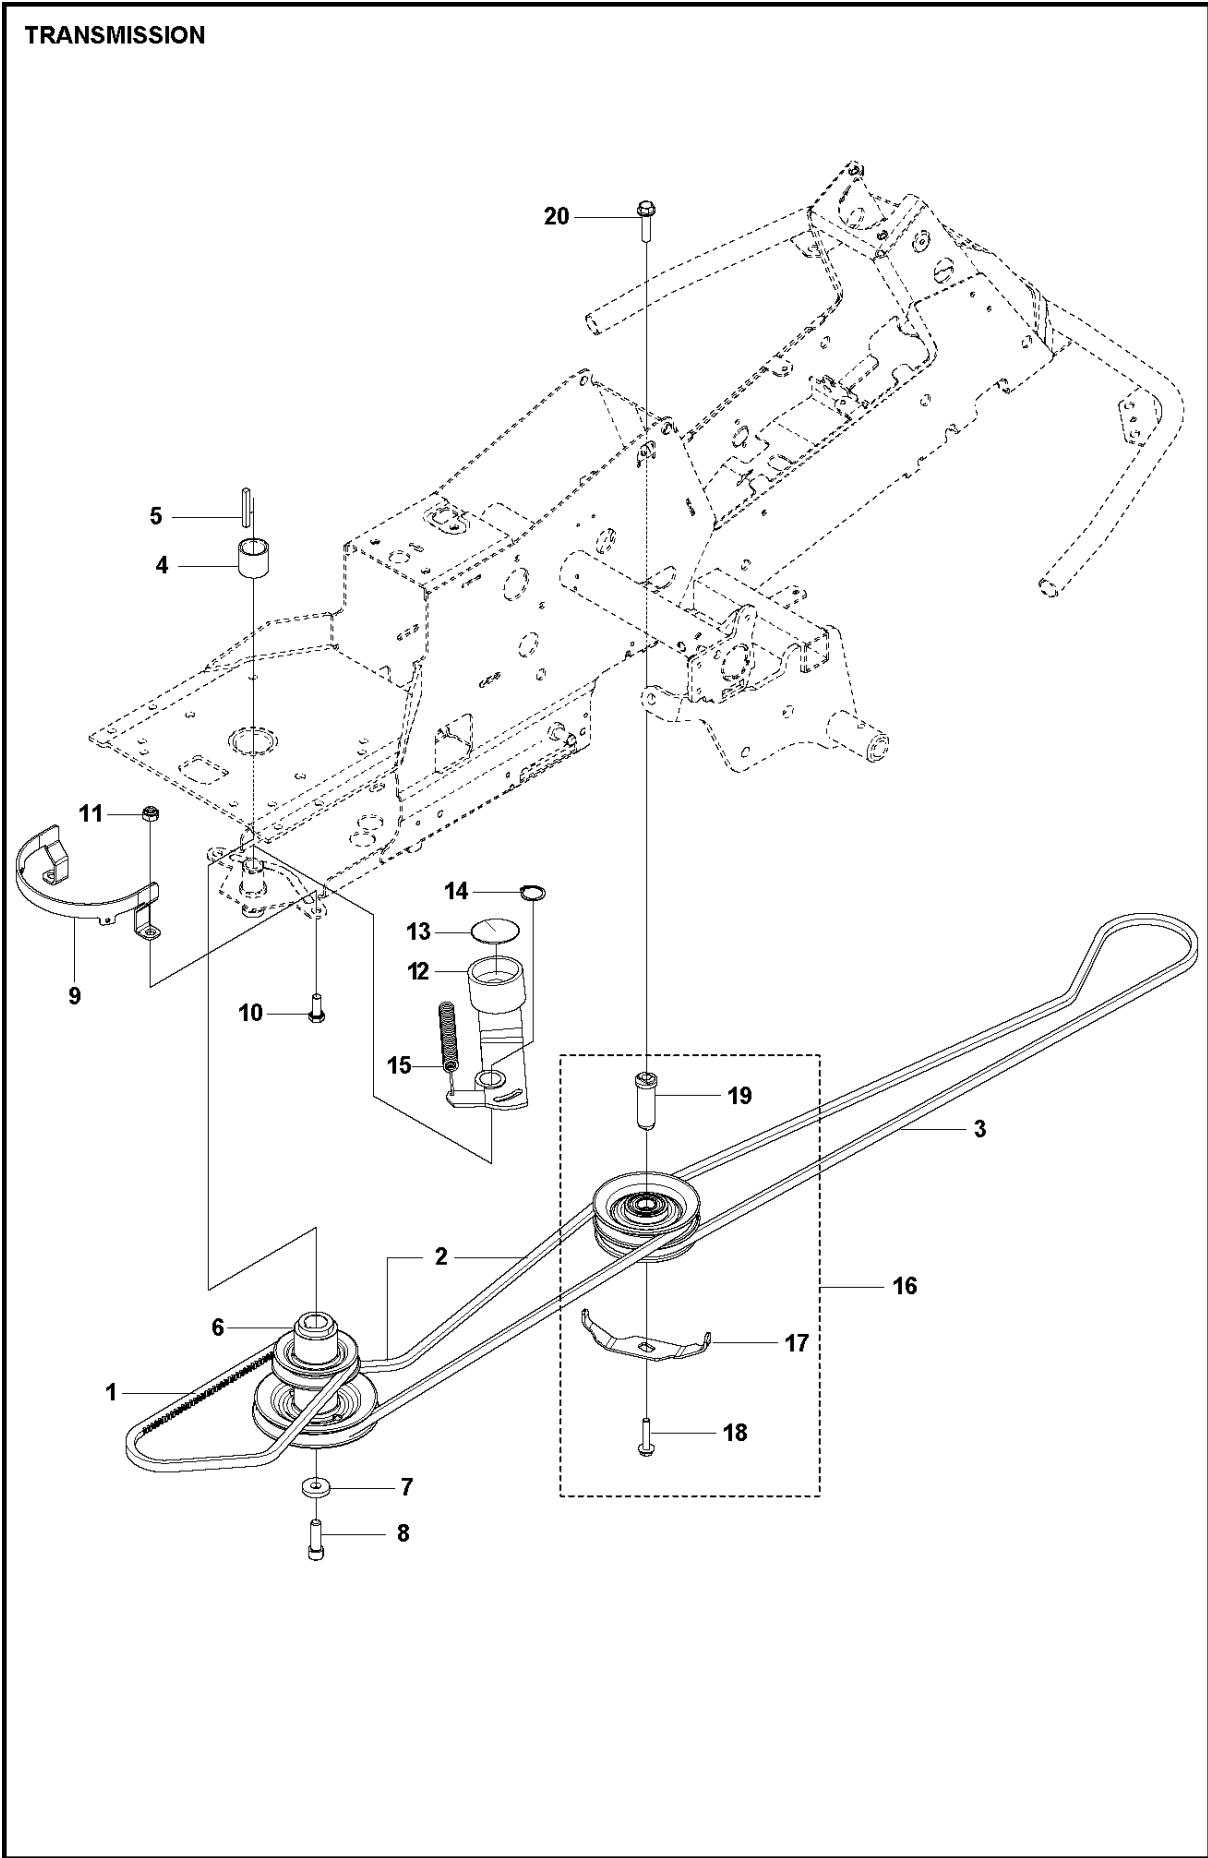

TRANSMISSION

R316 TsX AWD

Ref	Part No	Description	Remark	QTY	KIT
1	589 53 12-01	BELT		1	
2	589 53 04-01	BELT		1	
3	594 97 80-01	BELT		1	
4	506 50 92-01	SPACING SLEEVE		1	
5	506 55 59-01	WEDGE		1	
6	535 48 24-01	PULLEY		1	
7	506 59 75-01	WASHER		1	
8	506 55 60-02	SCREW UNC		1	
9	587 42 52-01	BELT GUIDE		1	
10	725 24 93-71	SCREW EHHM		2	
11	732 21 20-51	NUT		2	
12	535 48 44-01	BELT TENSIONER ASSY		1	
13	535 48 50-01	SEALING		1	
14	735 31 26-00	CIRCLIP		1	
15	506 66 56-01	SPRING		1	
16	581 91 63-01	PULLEY		1	
17	544 40 53-01	BELT GUIDE		1	16
18	586 32 04-01	SCREW		1	16
19	581 91 64-01	SHAFT		1	16
20	506 67 54-02	SCREW EHHFM		1