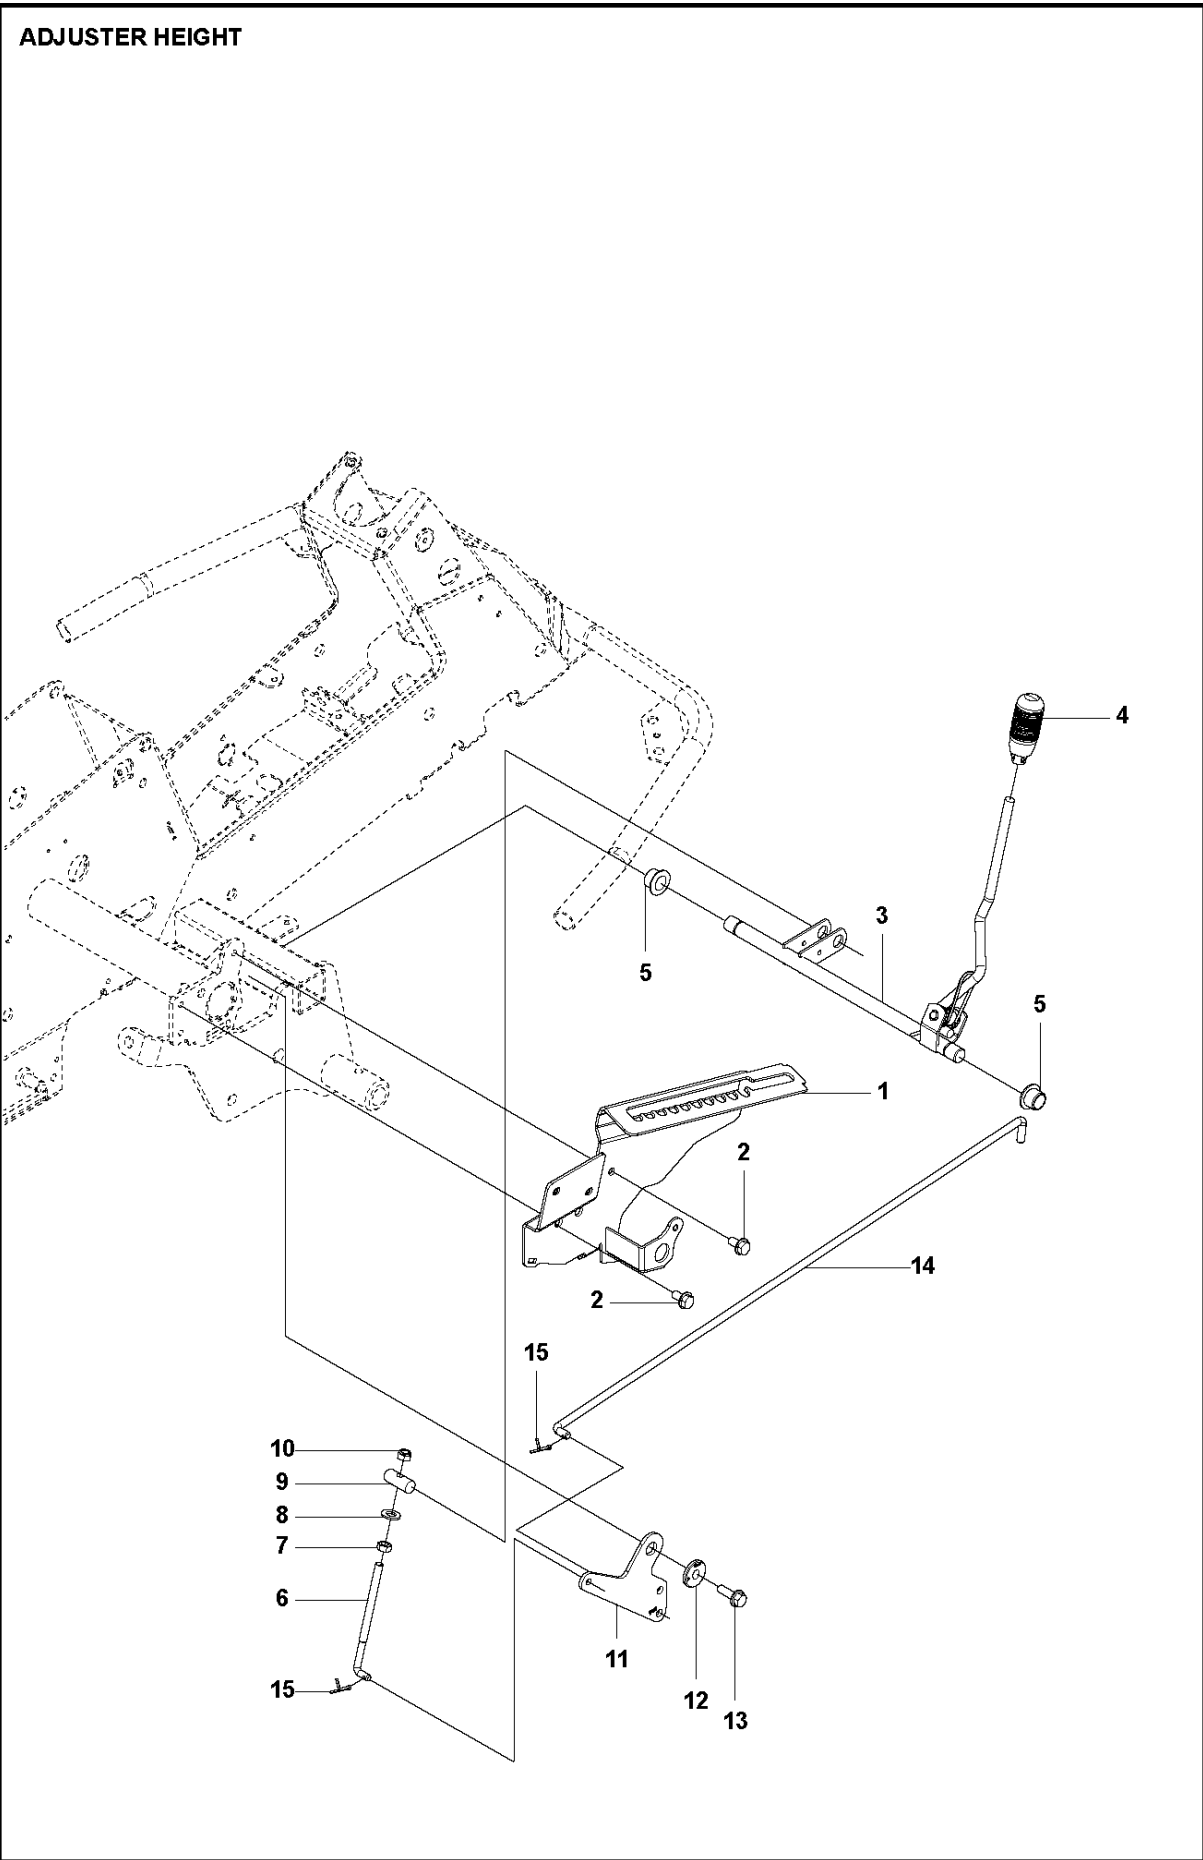

PEDALS

R316 TsX AWD

Ref	Part No	Description	Remark	QTY KIT
1	586 96 93-01	PEDAL PLATE ASSY		1
2	586 72 74-01	KNOB		1
3	506 57 01-04	SCREW EHHFM		4
4	544 40 31-01	BRAKE LEVER ASSY		1
6	506 94 63-01	BRAKE SPRING		1
7	576 71 21-01	BRAKE WIRE		1
8	735 31 09-20	E-CLIP		1
10	574 41 12-02	CONTROL CABLE		1
11	578 77 68-01	BALL JOINT		2
12	732 21 16-01	LOCK NUT		2
13	731 23 14-01	HEXAGON NUT		2
14	522 43 08-01	BRACKET		1
15	725 23 64-61	SCREW EHHFT		4
16	738 21 02-04	BALL BEARING		1
17	535 48 02-01	ROLLER		1
18	535 48 06-01	PROTECTIVE PLATE		1
19	535 48 07-01	SPRING		1
20	535 48 08-01	BEARING SUPPORT		4
21	535 48 09-01	BEARING SUPPORT		5
22	535 48 10-01	REINFORCEMENT PLATE		3
23	586 96 64-01	PEDAL		1
24	586 96 64-02	PEDAL		1
25	506 57 64-02	CABLE HOLDER		1
26	506 56 65-01	CLIP		1

MOWER LIFT / DECK LIFT

R316 TsX AWD

Ref	Part No	Description	Remark	QTY KIT
1	590 88 06-01	LIFTING LEVER ASSY		1
2	588 92 69-01	BEARING		1
3	525 40 66-01	PEN		1
4	588 92 71-01	ANVIL		1
5	721 61 83-01	SPLIT PIN		4
6	588 92 70-01	LIFTING ARM		1
7	725 24 97-51	SCREW		1
8	731 23 20-01	HEXAGON NUT		1
9	588 92 74-01	ROD		1
10	588 92 73-01	ANVIL		1
12	588 92 75-01	SPRING		1
13	506 90 56-01	OFFSET PULLEY		2
14	582 87 19-01	SHAFT		1
15	582 87 19-02	SHAFT		1
16	735 31 18-20	E-CLIP		2
17	506 55 46-07	CHAIN		1
18	506 55 47-01	LINKAGE		1
21	544 45 69-01	CONNECTION ROD		1
23	544 37 86-01	LINK		1
24	735 31 14-20	E-CLIP		1
25	544 44 88-01	CONNECTION ROD		1
26	734 11 64-41	WASHER		1
27	544 93 42-01	CHAIN STOP		1
28	506 96 66-01	HAIR PIN COTTER		1