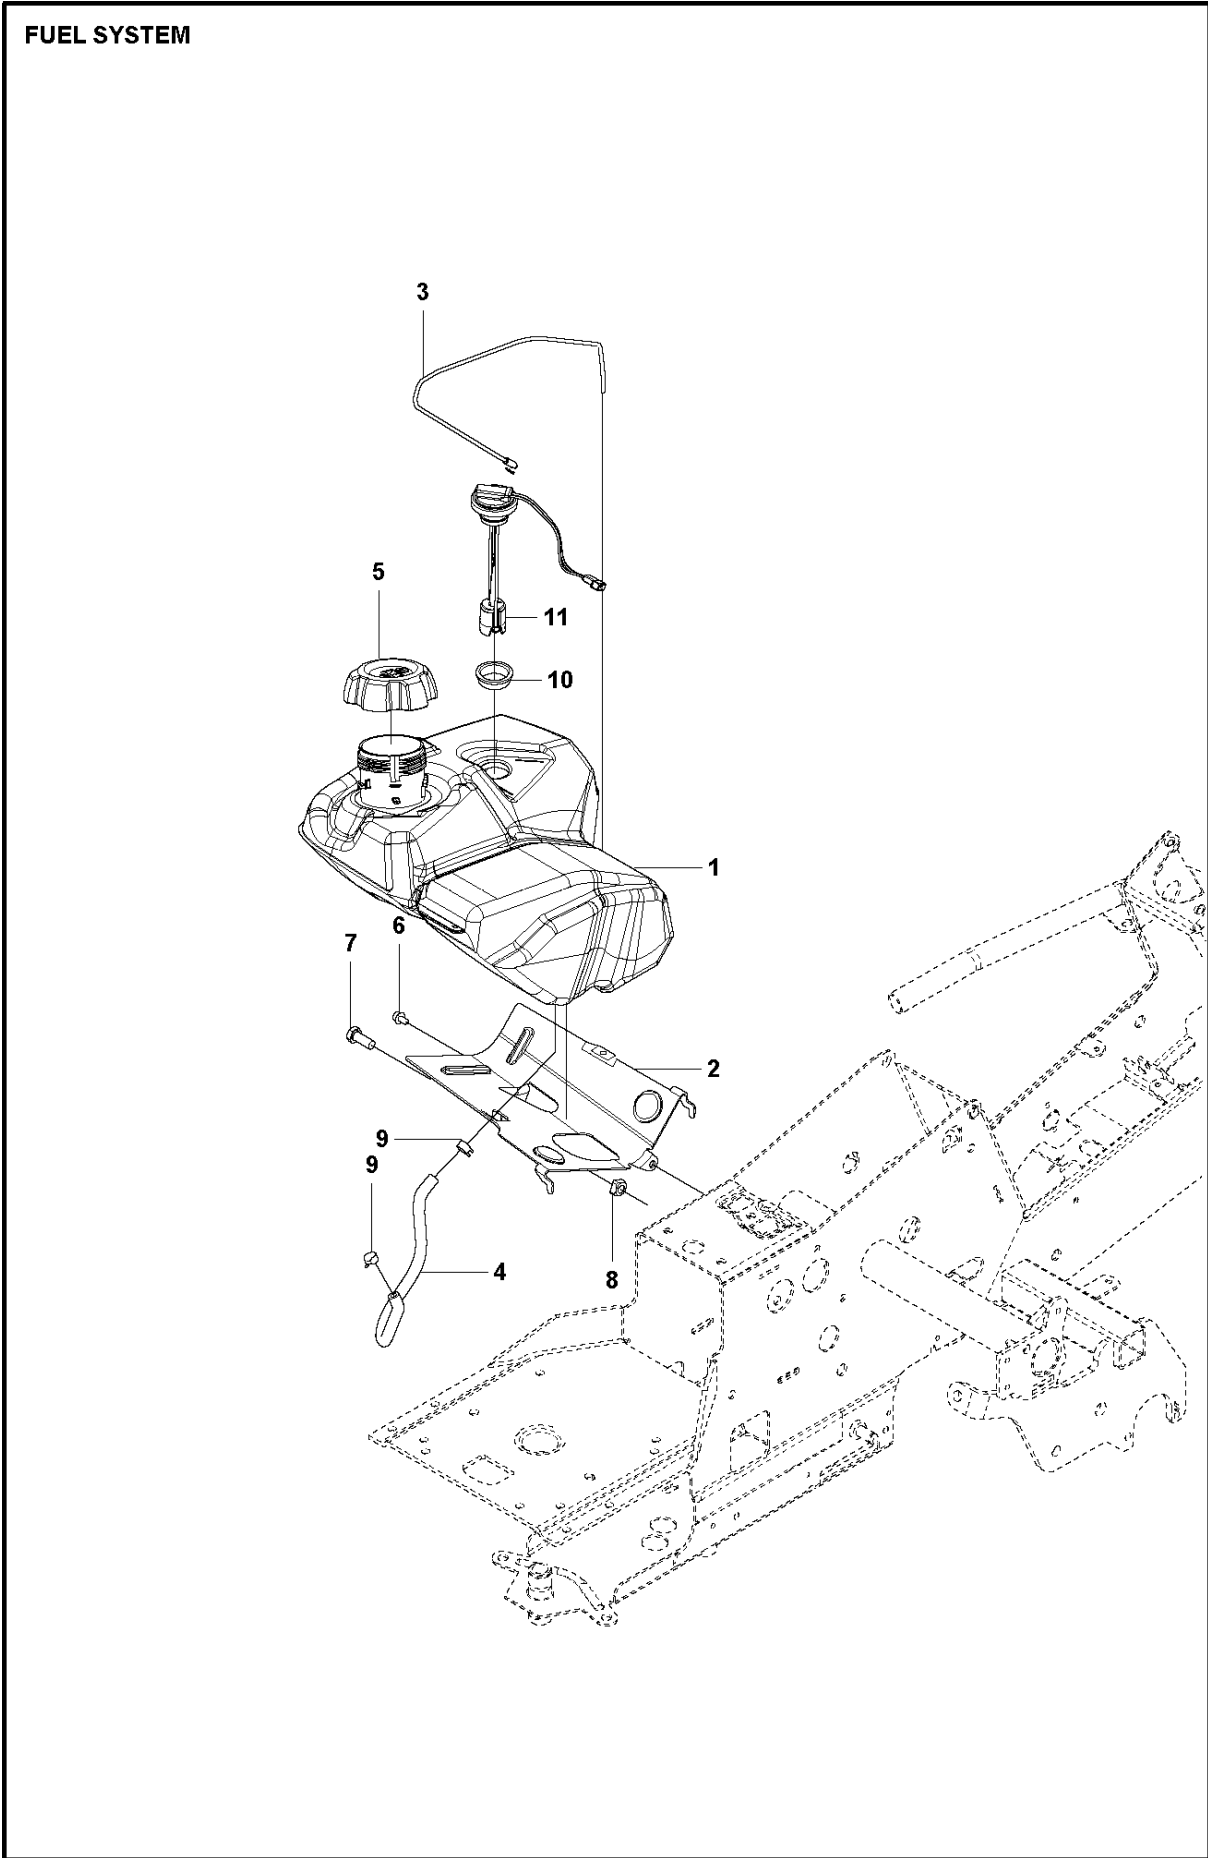

FUEL SYSTEM

R316 TsX AWD

Ref	Part No	Description	Remark	QTY KIT
1	595 10 29-01	FUEL TANK ASSY		1
2	578 05 38-01	BRACKET		1
3	578 26 15-01	WIRE		1
4	504 80 00-10	FUEL HOSE		1
5	584 24 87-02	FUEL CAP		1
6	725 23 64-61	SCREW EHHFT		1
7	725 24 93-71	SCREW EHHM		1
8	732 21 16-01	LOCK NUT		1
9	535 46 97-01	HOSE BRACE		2
10	594 05 95-01	GROMMET		1
11	594 05 97-01	SENSOR		1