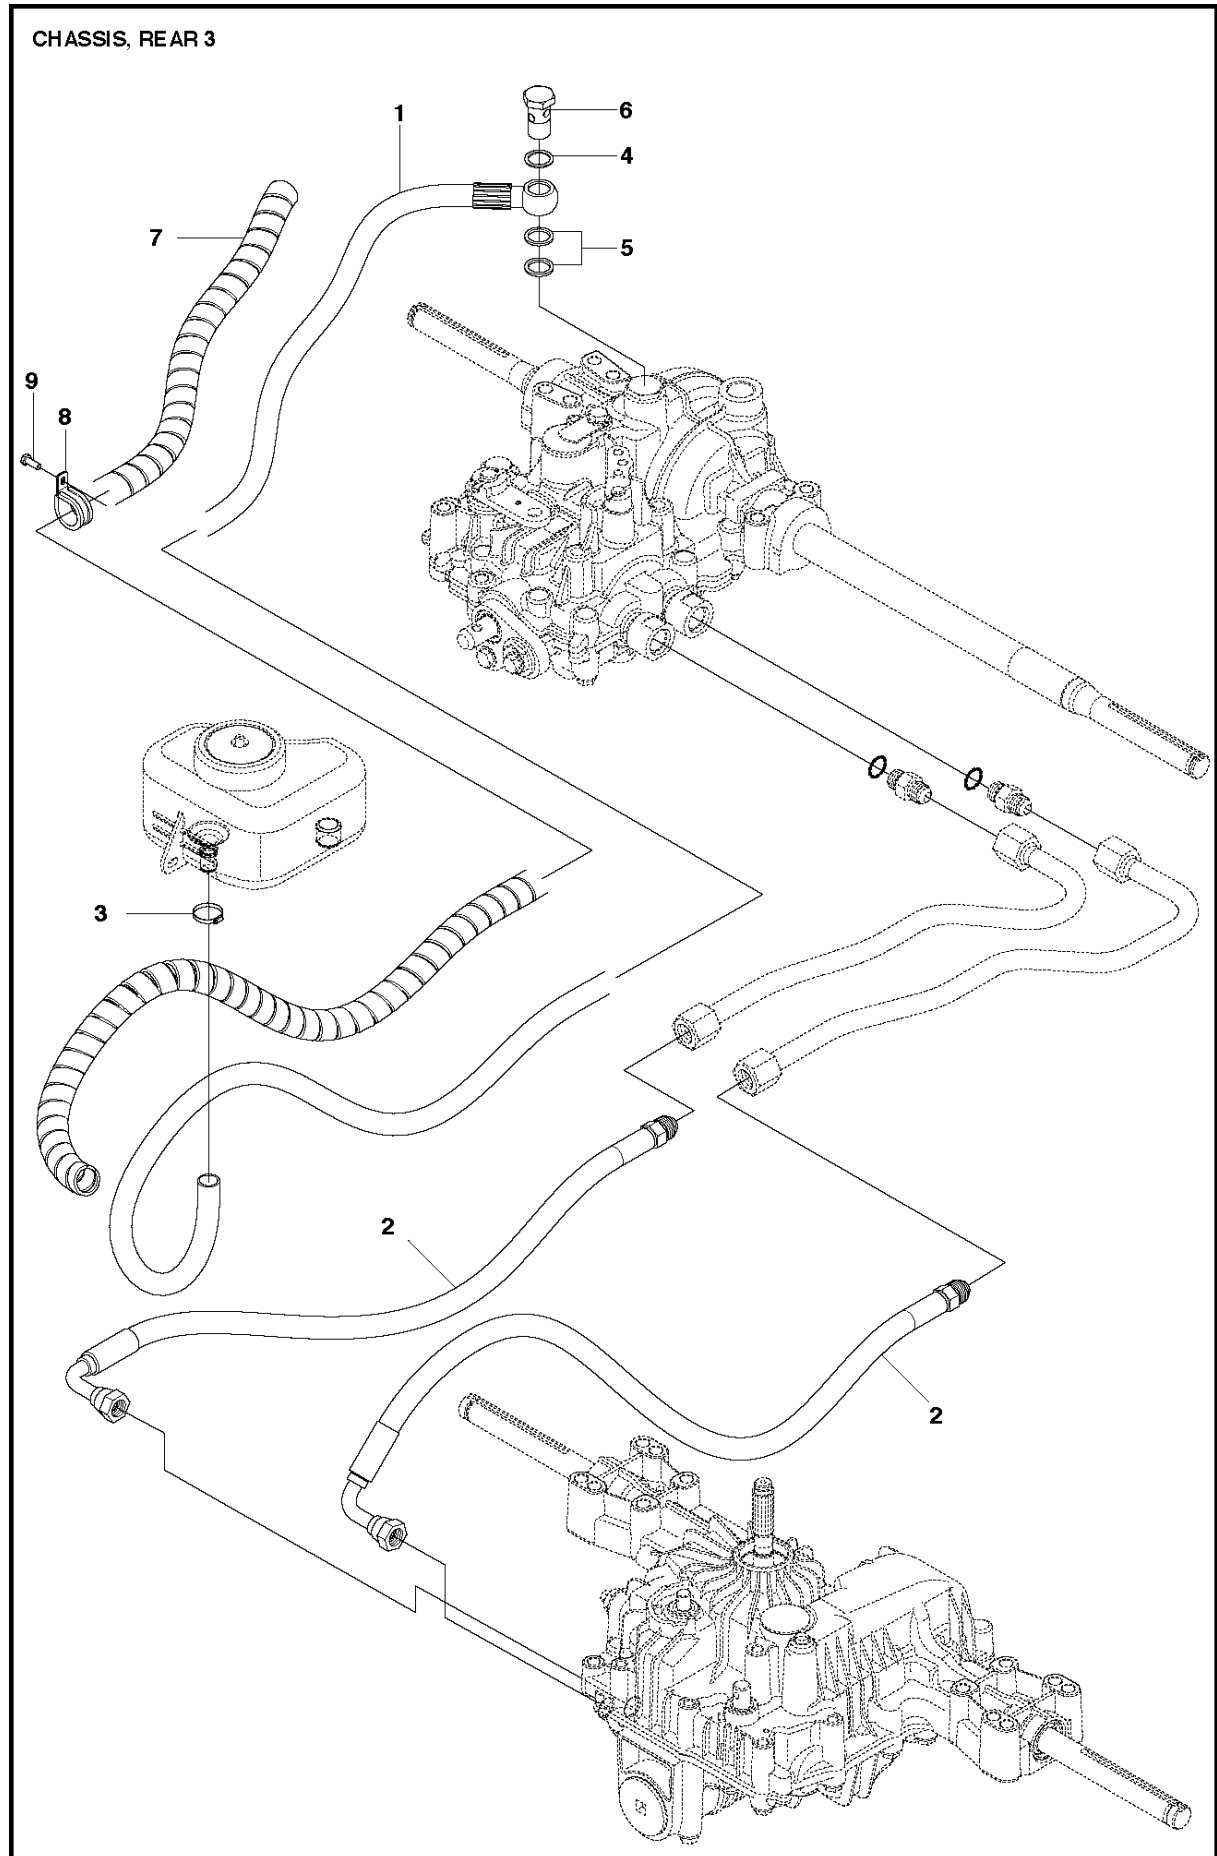

R316 TsX AWD

Ref	Part No	Description	Remark	QTY	KIT
1	590 71 69-01	TRANSMISSION		1	
2	725 24 67-51	SCREW EHHM		5	
3	734 11 64-01	WASHER		4	
4	731 23 18-01	HEXAGON NUT		5	
5	725 24 62-51	SCREW EHHM		1	
6	506 59 93-01	LINK		1	
7	579 59 68-01	LEVER		1	
8	584 28 86-04	WASHER		2	
9	725 24 51-71	SCREW EHHM		2	
10	506 98 75-01	ADJUSTMENT ROD		1	
11	732 21 14-01	LOCK NUT		2	
12	506 98 82-01	FRIKOPPLINGSSTÅNG		1	
13	506 83 43-01	SPRING		1	
14	506 98 84-01	BELT TENSIONER ASSY		1	
15	588 74 04-01	BELT TENSIONER		1	14
16	506 94 69-01	PULLEY		1	14
17	725 24 55-71	SCREW EHHM		1	14
18	734 11 64-41	WASHER		1	14
19	732 21 18-01	LOCK NUT		1	14
20	506 98 86-01	SPRING		1	
21	544 10 01-01	EXPANSION TANK		1	
22	544 12 17-01	BRACKET		1	
23	725 23 64-61	SCREW EHHFT		1	
24	506 67 33-01	TANK CAP ASSY		1	
25	505 13 11-02	HOSE CLAMP		1	
26	544 02 66-03	HOSE GUARD		1	
27	535 43 73-04	PIPE FITTING		1	
28	535 42 68-05	PIPE FITTING		1	
29	535 45 04-02	HYDRAULIC HOSE		1	
30	535 45 03-02	HYDRAULIC HOSE		1	
31	504 56 74-01	PIPE FITTING		1	

K574

TRANSMISSION

R316 TsX AWD

Ref	Part No	Description	Remark	QTY	KIT
1	590 71 69-01	TRANSMISSION		1	
2	506 98 65-01	SPRING WASHER		1	
3	506 98 66-01	DISTANCE		2	
4	502 45 19-01	PULLEY		1	
5	506 98 68-01	FAN		1	
6	735 31 15-00	CIRCLIP		1	
7	502 45 16-01	TUBE		1	
8	506 98 70-01	HOSE CLAMP		2	
9	535 40 28-07	CLIP		1	1
10	535 40 28-32	PLUG		1	1
11	535 40 28-29	MAGNET		1	1
12	502 45 20-01	MAGNET HOLDER		1	1
13	535 40 28-37	SEALING		2	1
14	502 45 32-01	CONTROL LEVER		1	1
15	535 40 28-09	PIN RETAINING SCREW		1	1
16	535 40 28-17	LEVER		1	1
17	535 40 28-16	PIN RETAINING SCREW		1	1
18	535 40 28-33	PIN RETAINING SCREW		1	1
19	535 40 28-38	LEVER		1	1
20	535 40 28-39	RETURN SPRING		1	1
21	535 40 28-40	PIN RETAINING SCREW		1	1
22	535 40 28-41	PIN RETAINING SCREW		1	1
50	574 51 51-01	KIT		1	
51	574 51 52-01	O-RING		1	50
52	535 40 28-19	FILTER		1	