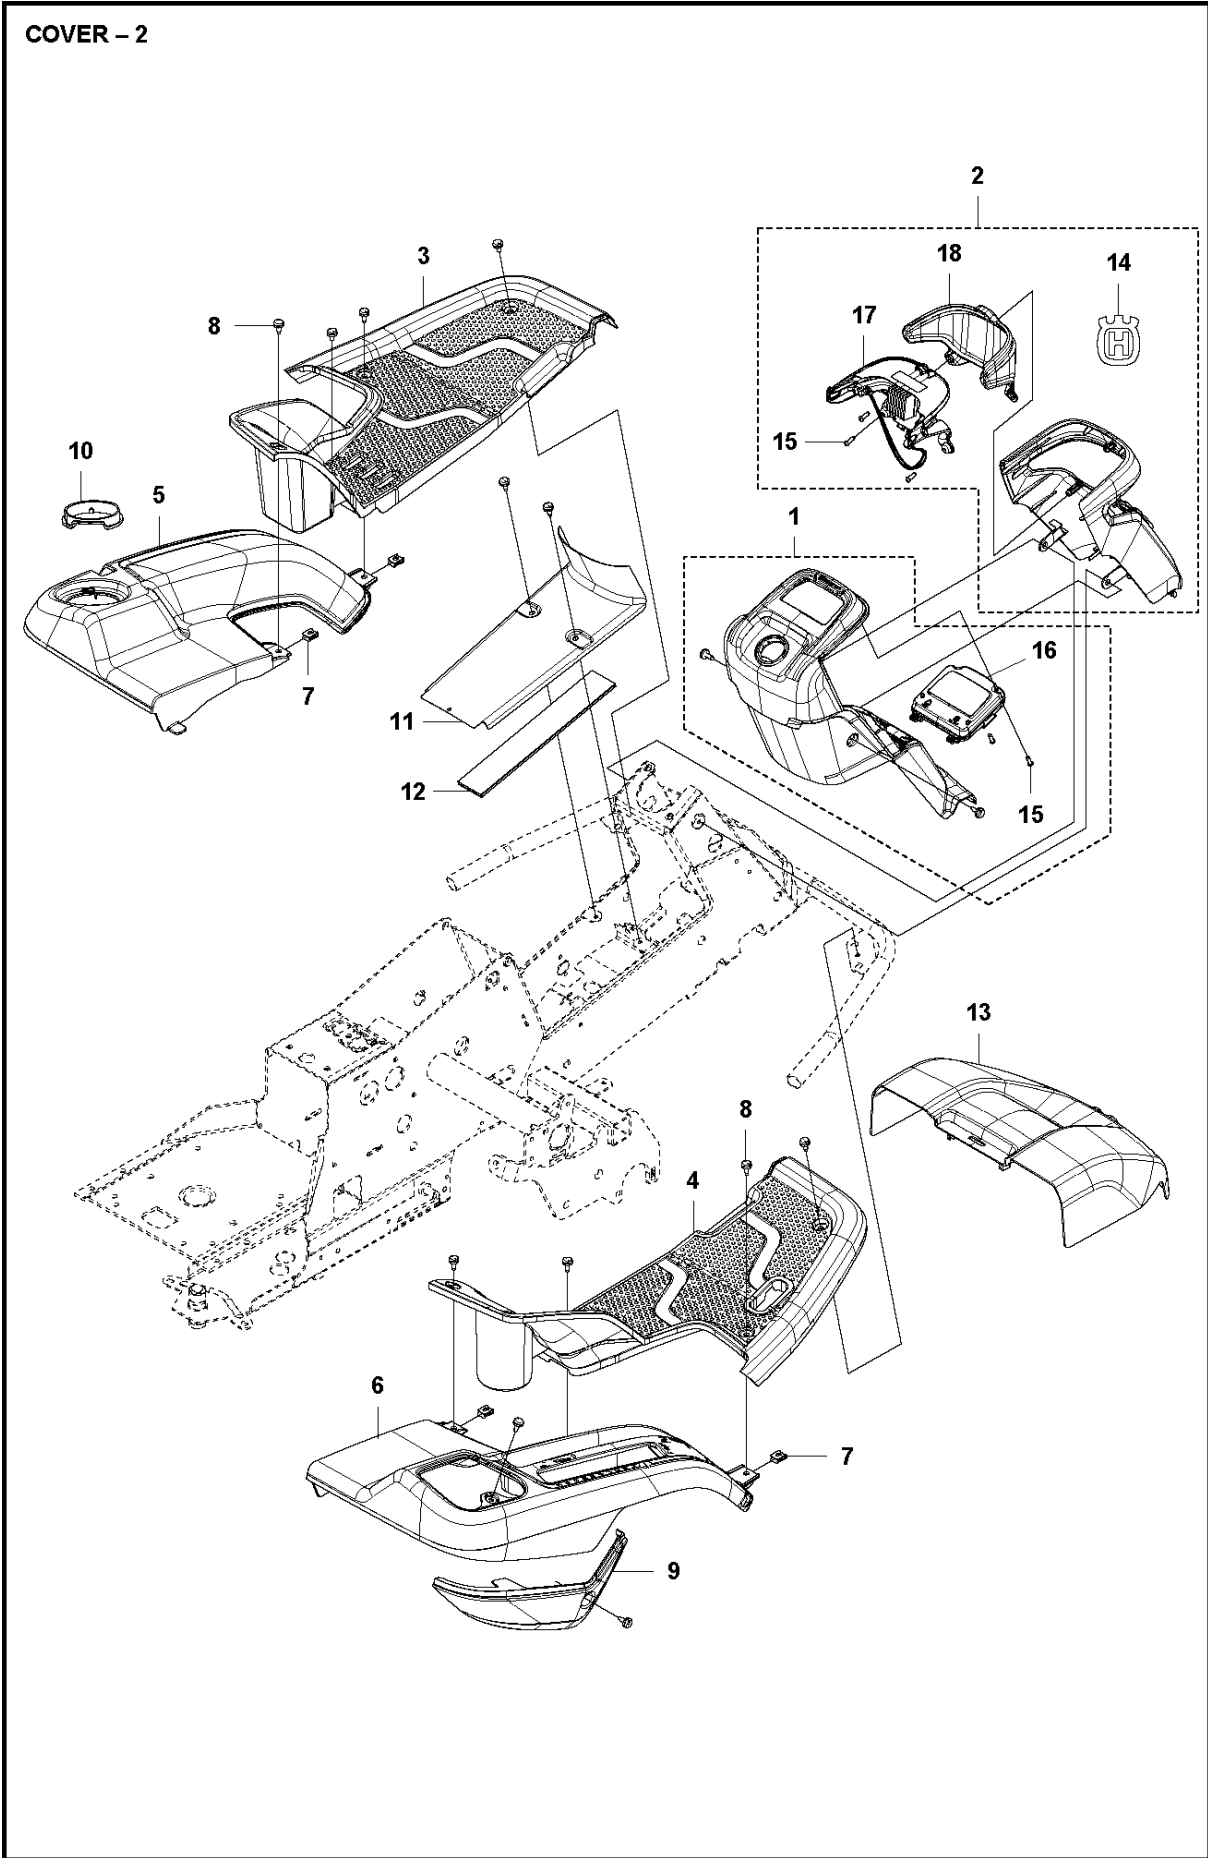

COVER

R316 TsX AWD

Ref	Part No	Description	Remark	QTY	KIT
1	596 56 72-01	COVER ASSY		1	
2	594 70 64-01	COVER ASSY		1	
3	577 72 93-01	FOOT PLATE		1	
4	577 72 94-01	FOOT PLATE		1	
5	577 72 95-01	FENDER		1	
6	577 72 96-01	FENDER		1	
7	535 42 91-01	SPRING NUT		4	
8	544 40 05-01	SCREW		14	
9	577 73 75-01	CONTROL COVER		1	
10	577 76 45-01	LOCK NUT		1	
11	544 23 92-01	COVER		1	
12	584 26 01-01	MAT		1	
13	525 56 24-01	UNIT COVER		1	
14	576 97 34-01	DECAL		1	2
15	502 43 53-01	SCREW ITPANT		5	1, 2
16	593 73 92-02	DISPLAY		1	1
17	593 72 85-01	HEADLIGHT		1	2
18	589 49 57-01	COVER		1	2