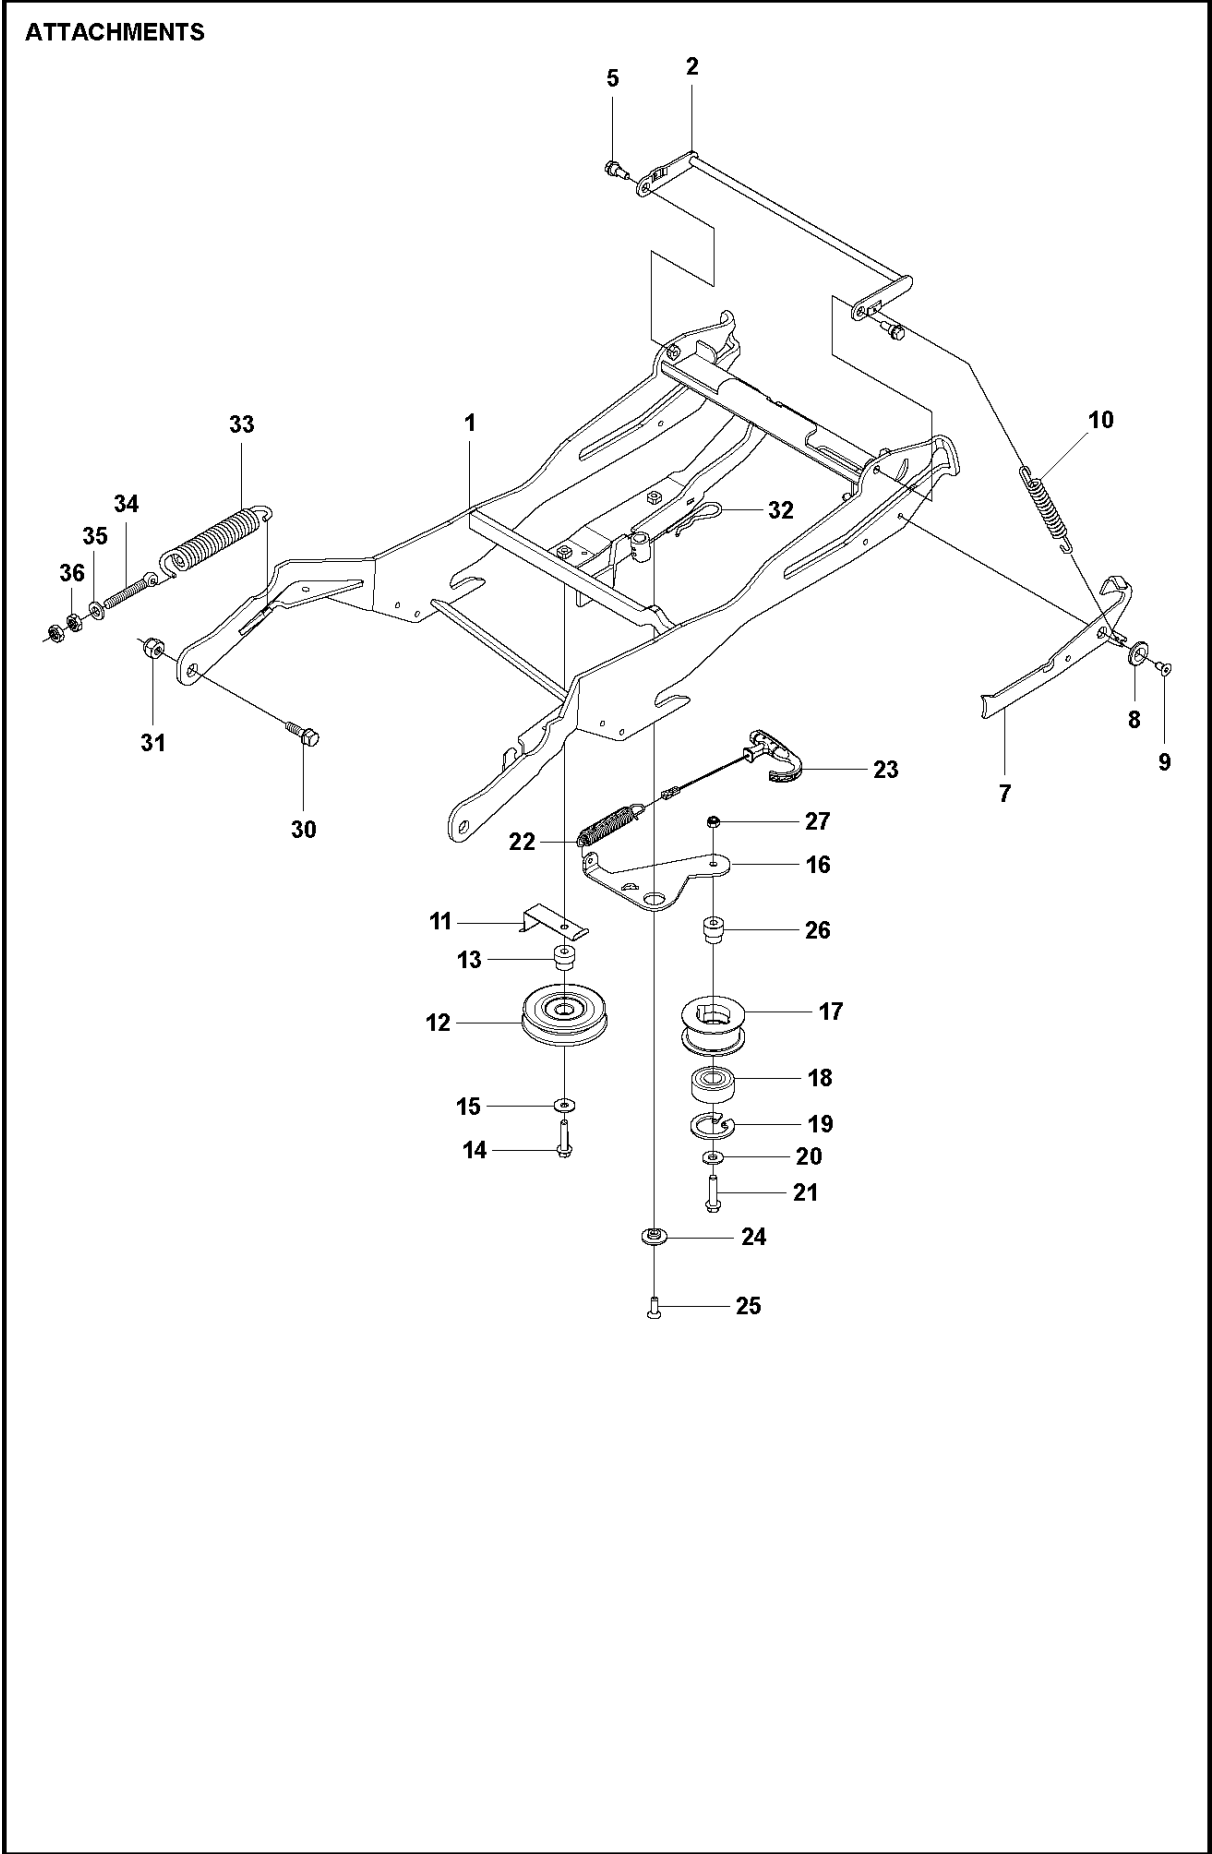

ATTACHMENTS

R316 TsX AWD

Ref	Part No	Description	Remark	QTY KIT
1	523 06 42-01	EQUIPMENT FRAME		1
2	525 47 59-01	HOOK		1
5	506 59 74-01	SCREW EHHFM		2
7	523 11 66-02	LEVER		1
8	506 91 87-01	WASHER		1
9	725 64 48-01	SCREW IHCSFM		1
10	506 53 56-03	DRAW SPRING		1
11	525 48 67-01	BELT GUIDE		1
12	506 97 48-01	PULLEY		1
13	506 82 68-02	BUSHING		1
14	725 24 59-51	SCREW EHHM		1
15	734 11 64-41	WASHER		1
16	577 22 87-01	SHEET		1
17	505 15 39-01	BELT TENSIONER WHEEL ASSY		1
18	738 21 04-04	BALL BEARING		1
19	735 31 38-10	CIRCLIP		1
20	734 11 64-41	WASHER		1
21	725 24 59-51	SCREW EHHM		1
22	504 62 24-01	SPRING		1
23	504 62 21-02	HANDLE ASSY		1
24	505 45 17-01	WASHER		1
25	725 64 53-01	SCREW IHCSFM		1
26	535 48 48-01	BUSHING		1
27	732 21 18-01	LOCK NUT		1
30	506 89 58-01	COLLAR SCREW		2
31	732 25 22-01	HEXAGON LOCKING NUT		2
32	506 96 66-01	HAIR PIN COTTER		1
33	506 83 76-01	SPRING		2
34	506 83 77-01	RING BOLT		2
35	734 11 72-01	WASHER		2
36	731 23 20-01	HEXAGON NUT		4