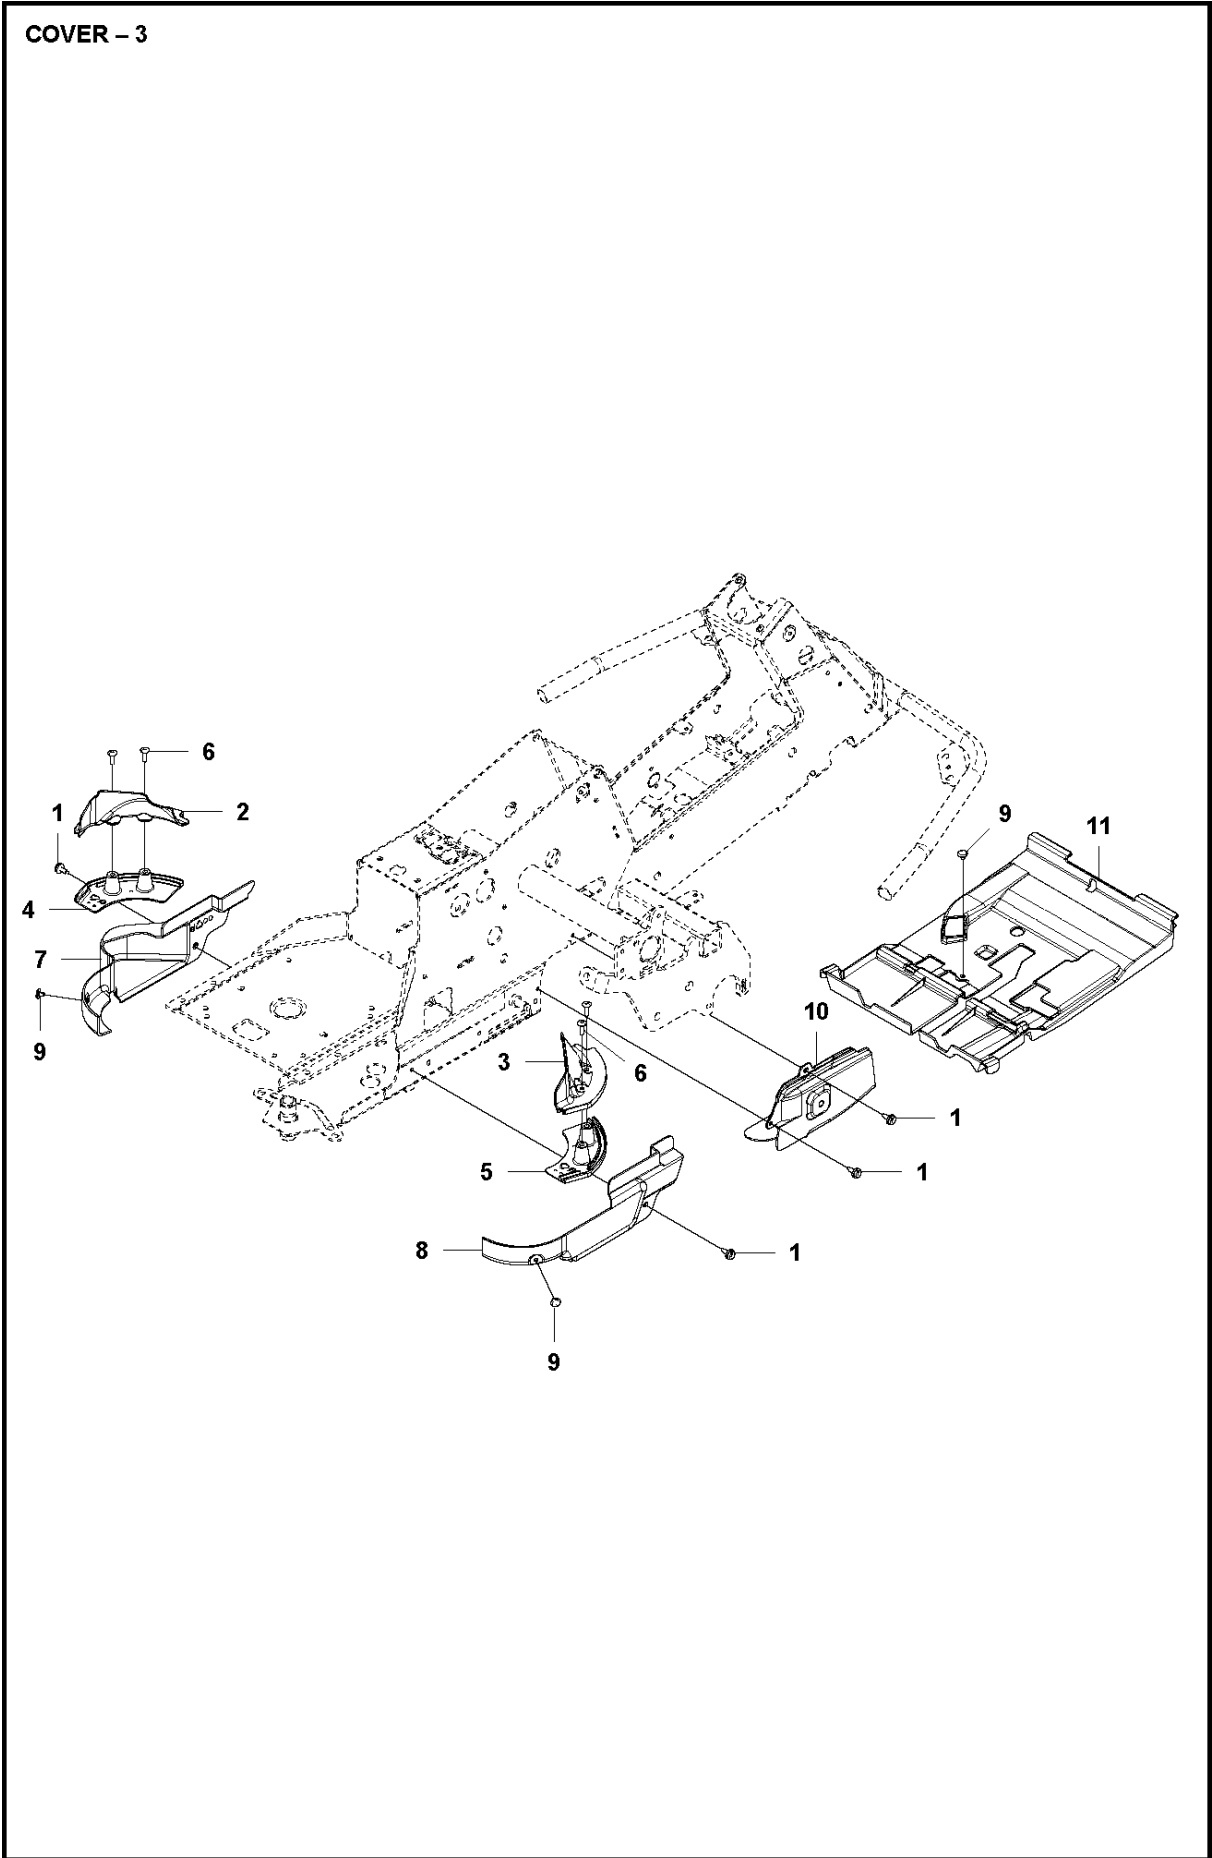

COVER

R316 TsX AWD

Ref	Part No	Description	Remark	QTY KIT
1	544 40 05-01	SCREW		4
2	510 22 25-01	BELT COVER		1
3	510 22 25-02	BELT COVER		1
4	510 22 27-01	BELT COVER		1
5	510 22 27-02	BELT COVER		1
6	535 42 58-02	SCREW IHPANM		4
7	510 22 23-03	BELT COVER		1
8	510 22 24-01	BELT COVER		1
9	522 55 73-01	SCREW		3
10	516 01 88-01	BELT COVER		1
11	525 56 33-03	BELT COVER		1