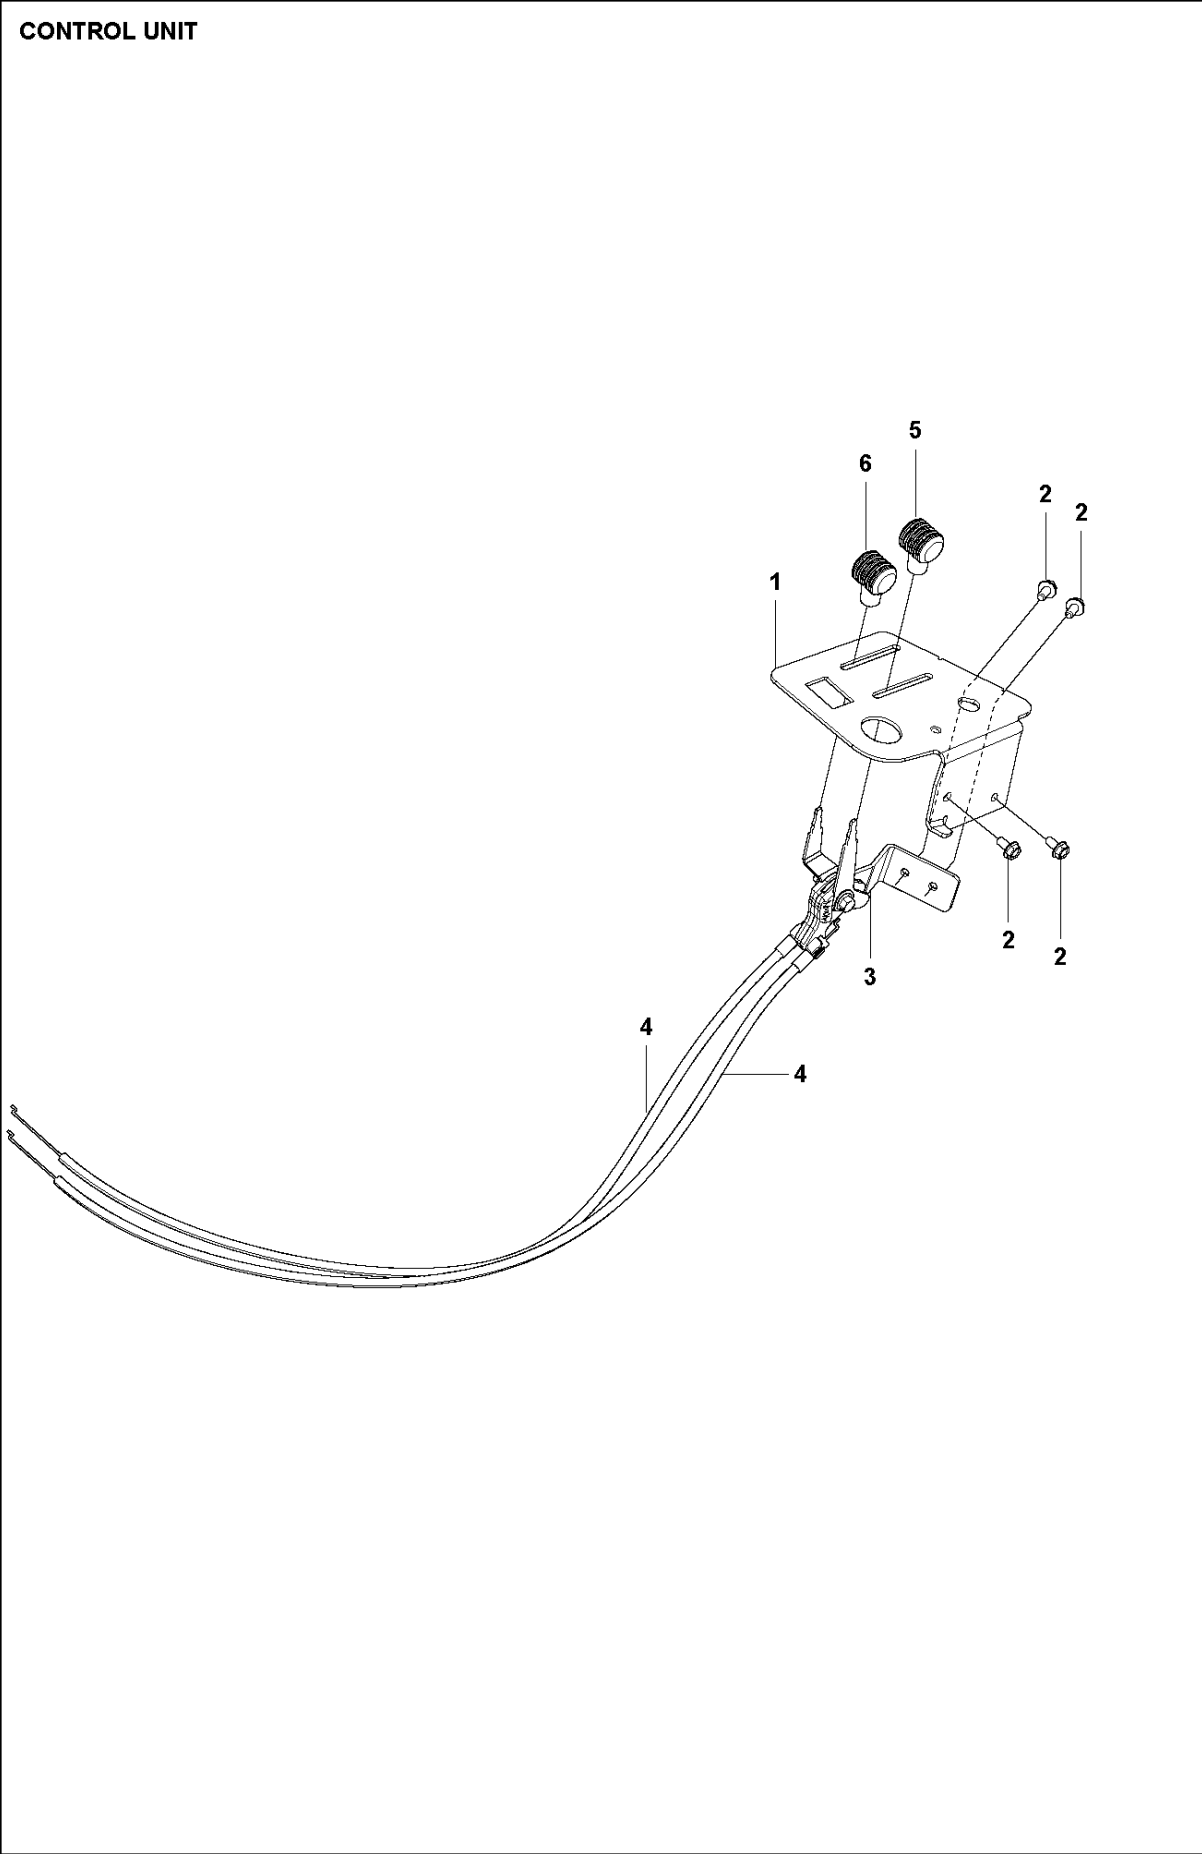

CONTROLS

R316 TsX AWD

Ref	Part No	Description	Remark	QTY KIT
1	578 03 31-02	SUPPORT		1
2	535 47 52-12	SCREW EHHFM		4
3	578 02 34-01	THROTTLE CONTROL		1
4	544 30 17-06	WIRE		2
5	506 88 91-01	KNOB		1
6	506 88 91-02	KNOB		1