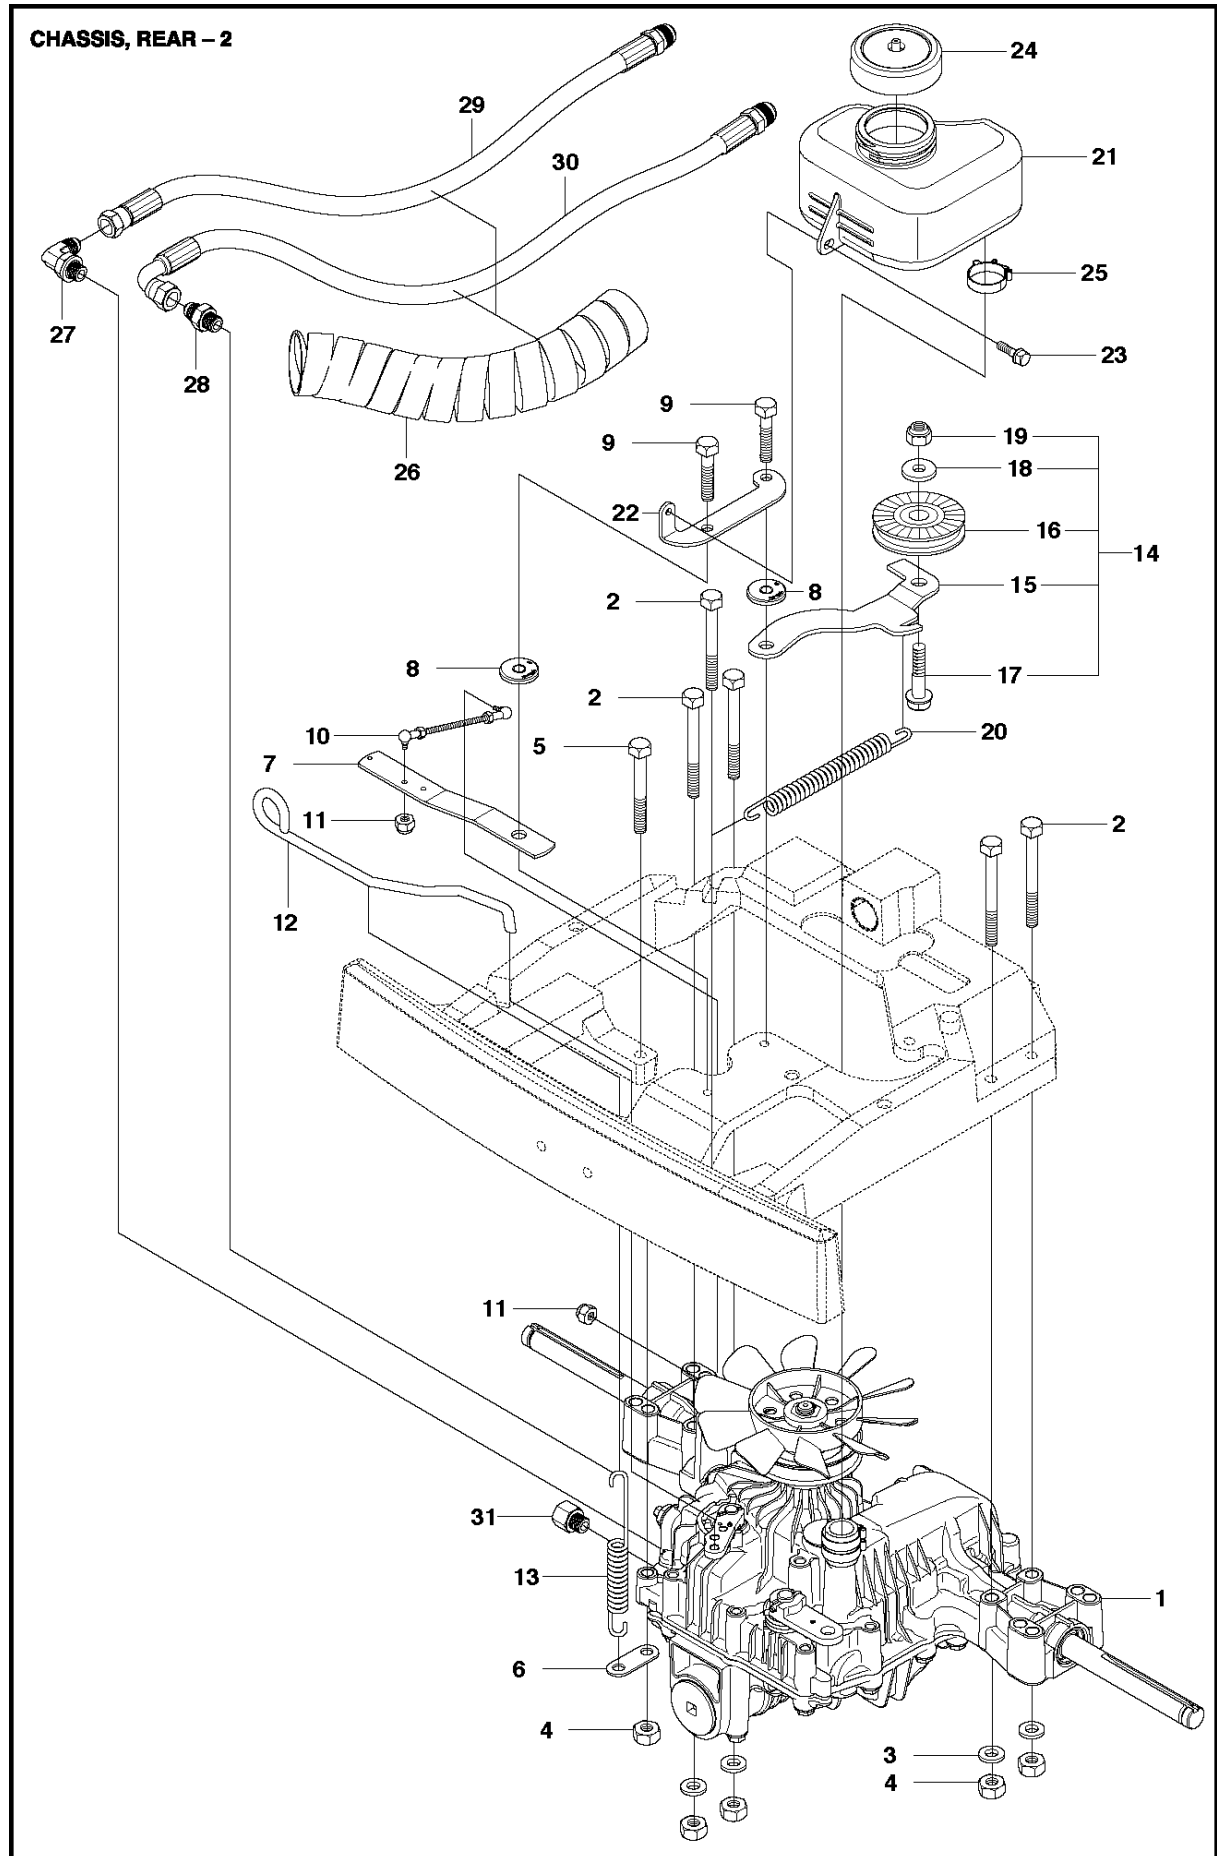

CHASSIS REAR

R316 TsX AWD

Ref	Part No	Description	Remark	QTY	KIT
1	590 71 69-01	TRANSMISSION		1	
2	725 24 67-51	SCREW EHHM		5	
3	734 11 64-01	WASHER		4	
4	731 23 18-01	HEXAGON NUT		5	
5	725 24 62-51	SCREW EHHM		1	
6	506 59 93-01	LINK		1	
7	579 59 68-01	LEVER		1	
8	584 28 86-04	WASHER		2	
9	725 24 51-71	SCREW EHHM		2	
10	506 98 75-01	ADJUSTMENT ROD		1	
11	732 21 14-01	LOCK NUT		2	
12	506 98 82-01	FRIKOPPLINGSSTÅNG		1	
13	506 83 43-01	SPRING		1	
14	506 98 84-01	BELT TENSIONER ASSY		1	
15	588 74 04-01	BELT TENSIONER		1	14
16	506 94 69-01	PULLEY		1	14
17	725 24 55-71	SCREW EHHM		1	14
18	734 11 64-41	WASHER		1	14
19	732 21 18-01	LOCK NUT		1	14
20	506 98 86-01	SPRING		1	
21	544 10 01-01	EXPANSION TANK		1	
22	544 12 17-01	BRACKET		1	
23	725 23 64-61	SCREW EHHFT		1	
24	506 67 33-01	TANK CAP ASSY		1	
25	505 13 11-02	HOSE CLAMP		1	
26	544 02 66-03	HOSE GUARD		1	
27	535 43 73-04	PIPE FITTING		1	
28	535 42 68-05	PIPE FITTING		1	
29	535 45 04-02	HYDRAULIC HOSE		1	
30	535 45 03-02	HYDRAULIC HOSE		1	
31	504 56 74-01	PIPE FITTING		1