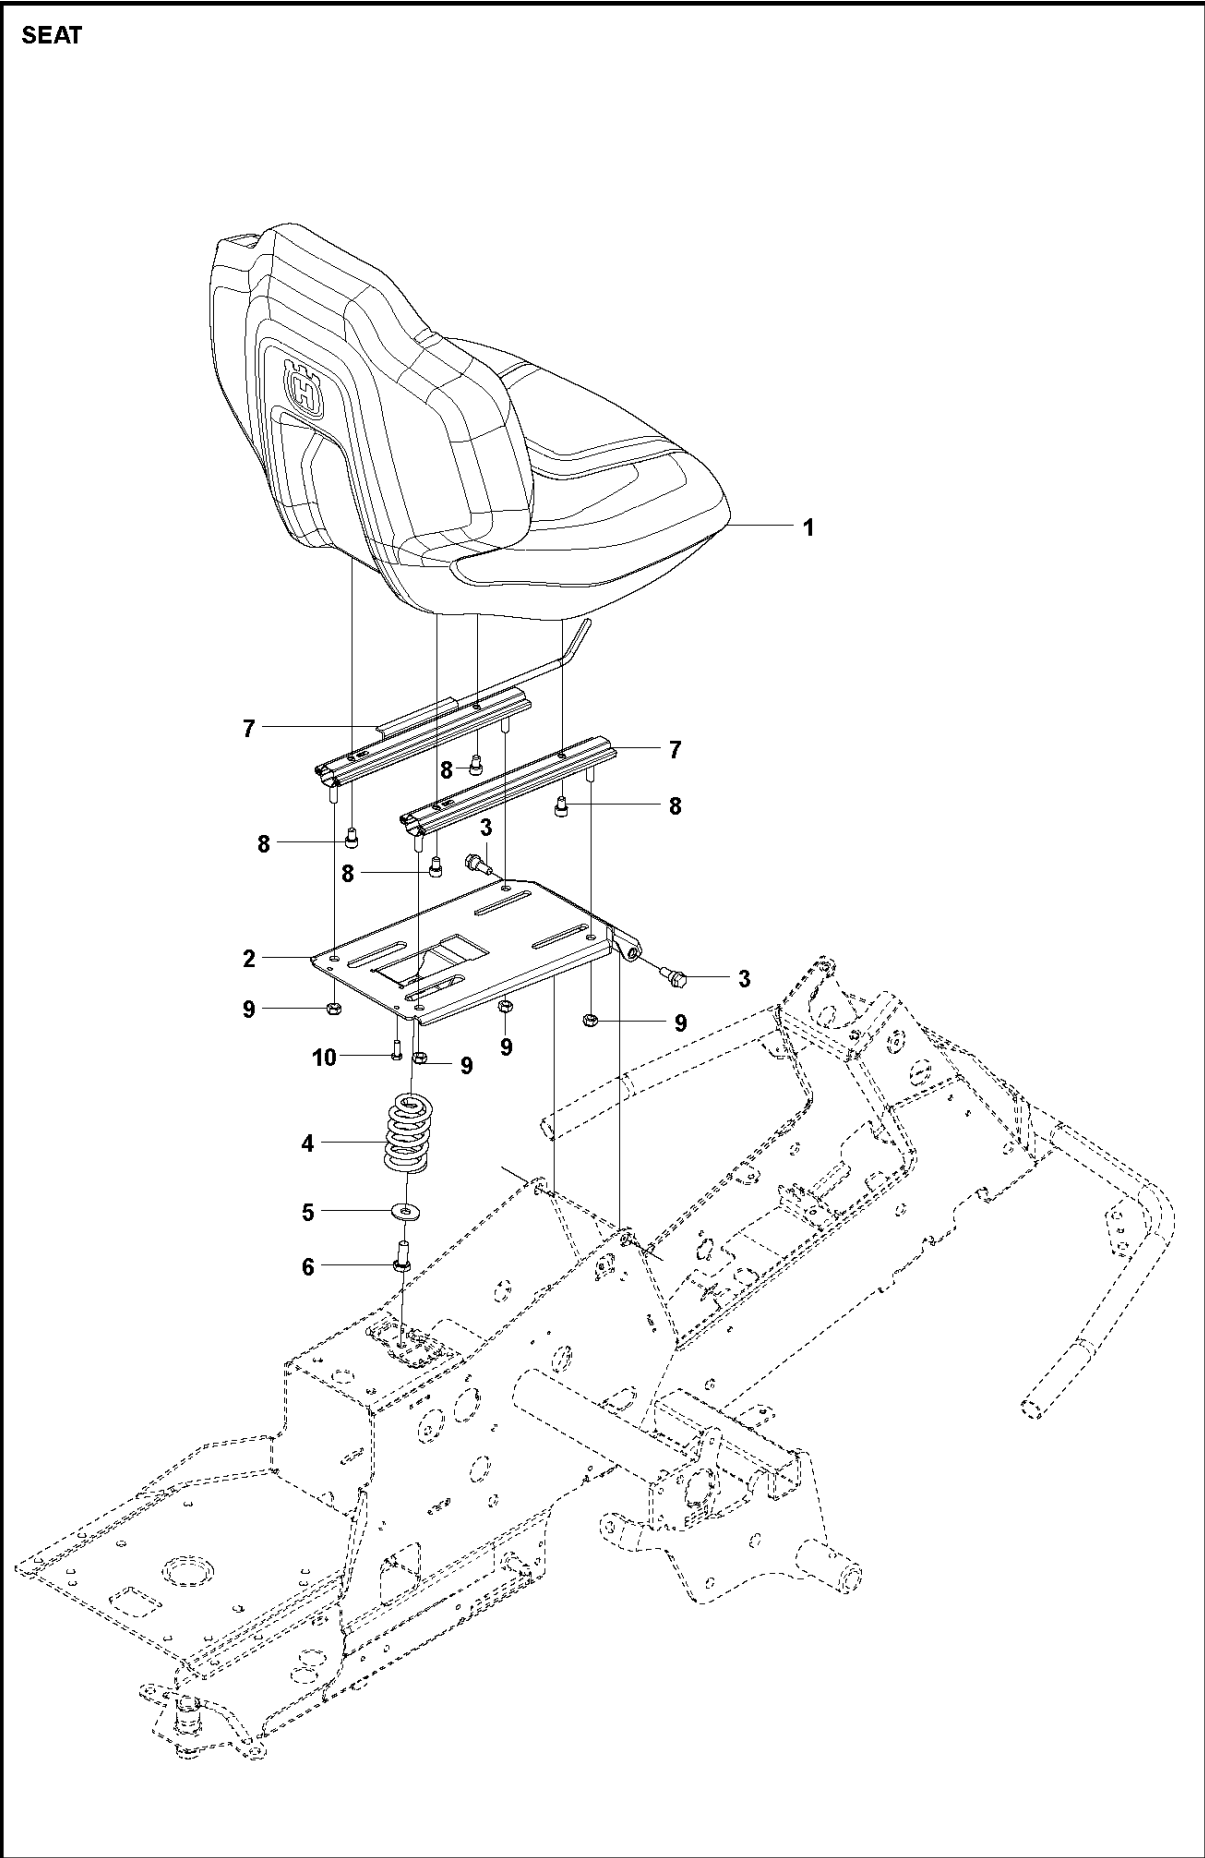

SEAT

R316 TsX AWD

Ref	Part No	Description	Remark	QTY KIT
1	593 18 94-01	SEAT		1
2	501 13 15-01	SEAT BRACKET ASSY		1
3	506 59 74-01	SCREW EHHFM		2
4	506 91 53-01	COMPRESSION SPRING		1
5	734 11 74-41	WASHER		1
6	725 24 93-71	SCREW EHHM		1
7	587 29 04-01	SEAT ADJUSTER		1
8	725 54 47-01	SCREW IHSCM		4
9	732 21 18-01	LOCK NUT		4
10	725 23 68-61	SCREW EHHFT		1