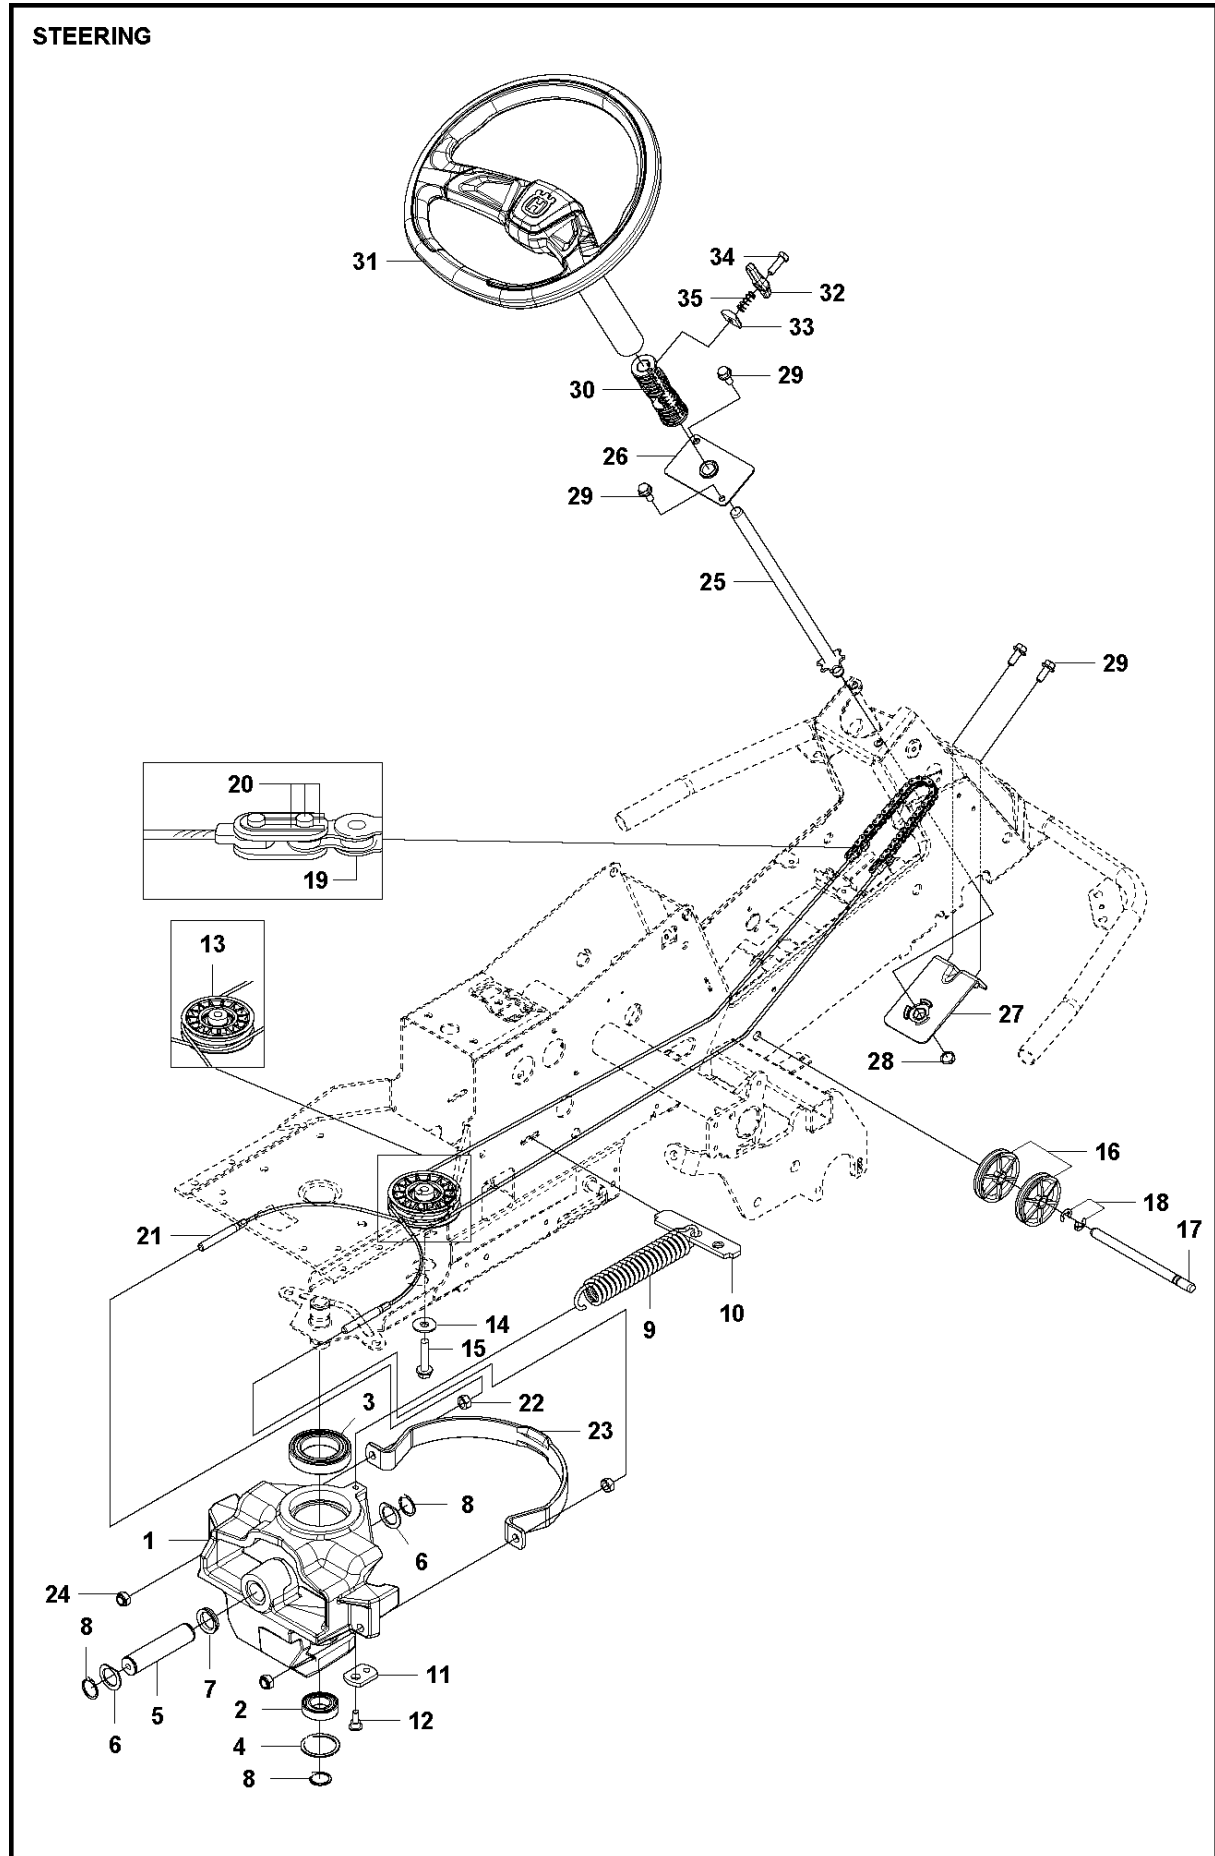

STEERING

R214 TC

Ref	Part No	Description	Remark	QTY KIT
1	577 65 93-01	SPINDLE		1
2	738 21 05-04	BALL BEARING		1
3	738 21 10-04	BALL BEARING		1
4	735 31 40-10	CIRCLIP		1
5	506 98 59-01	SWING AXLE		1
6	506 77 34-01	WASHER		2
7	740 68 14-21	V-RING		1
8	735 31 26-00	CIRCLIP		3
9	506 67 19-01	SPRING		1
10	590 73 54-01	SPRING RETAINER		1
11	506 67 08-01	LINK		1
12	506 59 74-01	SCREW EHHFM		1
13	576 49 25-01	PULLEY		1
14	734 11 74-41	WASHER		1
15	506 67 54-03	SCREW EHHFM		1
16	506 52 24-01	STARTER PULLEY		2
17	506 53 94-04	SHAFT		1
18	735 31 14-20	E-CLIP		2
19	506 55 46-01	CHAIN		1
20	506 55 47-01	LINKAGE		2
21	501 60 48-04	CABLE ASSY		2
22	731 23 20-01	HEXAGON NUT		2
23	544 42 73-01	WIRE GUIDE		1
24	732 21 20-51	NUT		2
25	593 94 72-01	STEERING ROD		1
26	584 15 56-01	BRACKET		1
27	583 89 97-01	BRACKET		1
28	735 31 17-00	CIRCLIP		1
29	506 57 01-04	SCREW EHHFM		4
30	587 08 09-01	DRIVER		1
31	593 16 61-04	STEERING WHEEL		1
32	593 14 95-01	HANDLE		1
33	593 60 52-01	FIXING PLATE		1
34	593 14 94-01	PIN		1
35	593 86 88-01	SPRING		1