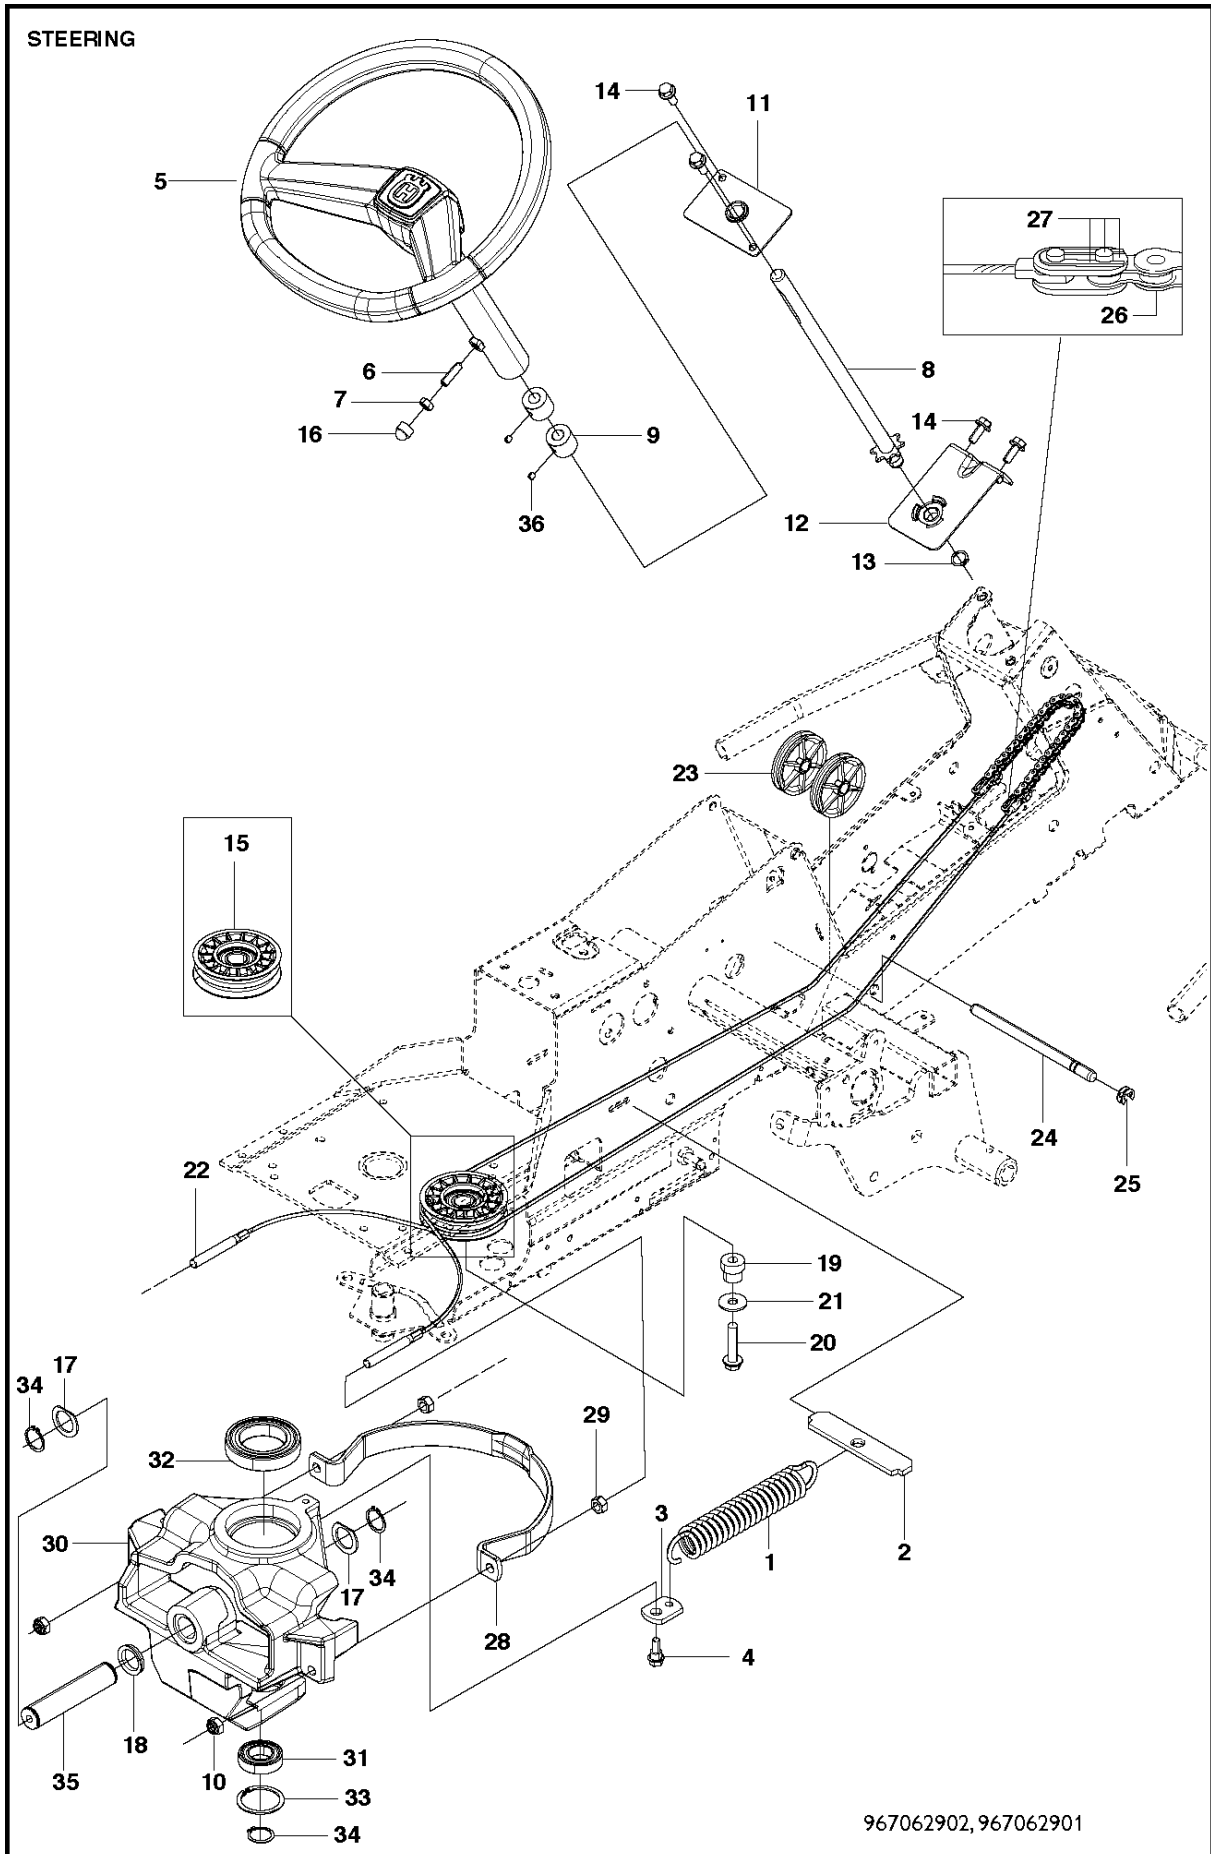

E MOWER LIFT
For 2012 - 2017

MOWER LIFT / DECK LIFT

R214 TC

Ref	Part No	Description	Remark	QTY KIT
1	577 96 67-01	LIFTING LEVER ASSY		1
2	506 55 65-01	BEARING		2
3	525 40 66-01	PEN		1
5	721 61 83-01	SPLIT PIN		1
6	506 78 43-01	LINK ASSY		1
7	725 24 97-51	SCREW		1
8	731 23 20-51	HEXAGON NUT		1
9	544 43 36-01	LIFTING ARM		1
10	725 25 42-51	SCREW EHHM		1
11	732 25 22-01	HEXAGON LOCKING NUT		1
12	506 91 68-01	SPRING		1
13	506 90 56-01	OFFSET PULLEY		2
14	506 90 57-01	SHAFT		1
15	506 90 57-02	SHAFT		1
16	735 31 18-20	E-CLIP		2
17	506 55 46-09	CHAIN		1
18	506 55 47-01	LINKAGE		1
21	544 45 69-01	CONNECTION ROD		1
22	721 61 83-01	SPLIT PIN		1
23	544 37 86-01	LINK		1
24	735 31 14-20	E-CLIP		1
25	544 44 88-01	CONNECTION ROD		1
26	734 11 64-41	WASHER		2
27	721 61 83-01	SPLIT PIN		1
28	535 42 38-03	SCREW RSQM		1
29	577 99 95-01	SHEET		1
30	732 21 18-01	LOCK NUT		1

MOWER LIFT / DECK LIFT

R214 TC

Ref	Part No	Description	Remark	QTY KIT
1	501 06 53-01	LIFTING LEVER ASSY		1
2	588 92 69-01	BEARING		1
3	525 40 66-01	PEN		1
4	588 92 71-01	ANVIL		1
5	721 61 83-01	SPLIT PIN		4
6	588 92 70-01	LIFTING ARM		1
7	725 24 97-51	SCREW		1
8	731 23 20-01	HEXAGON NUT		1
9	588 92 74-01	ROD		1
10	588 92 73-01	ANVIL		1
11	584 87 13-01	BEARING		1
12	588 92 75-01	SPRING		1
13	506 90 56-01	OFFSET PULLEY		2
14	582 87 19-01	SHAFT		1
15	582 87 19-02	SHAFT		1
16	735 31 18-20	E-CLIP		2
17	506 55 46-09	CHAIN		1
18	506 55 47-01	LINKAGE		1
21	544 45 69-01	CONNECTION ROD		1
23	544 37 86-01	LINK		1
24	735 31 14-20	E-CLIP		1
25	544 44 88-01	CONNECTION ROD		1
26	734 11 64-41	WASHER		1
26	734 11 64-41	WASHER		1