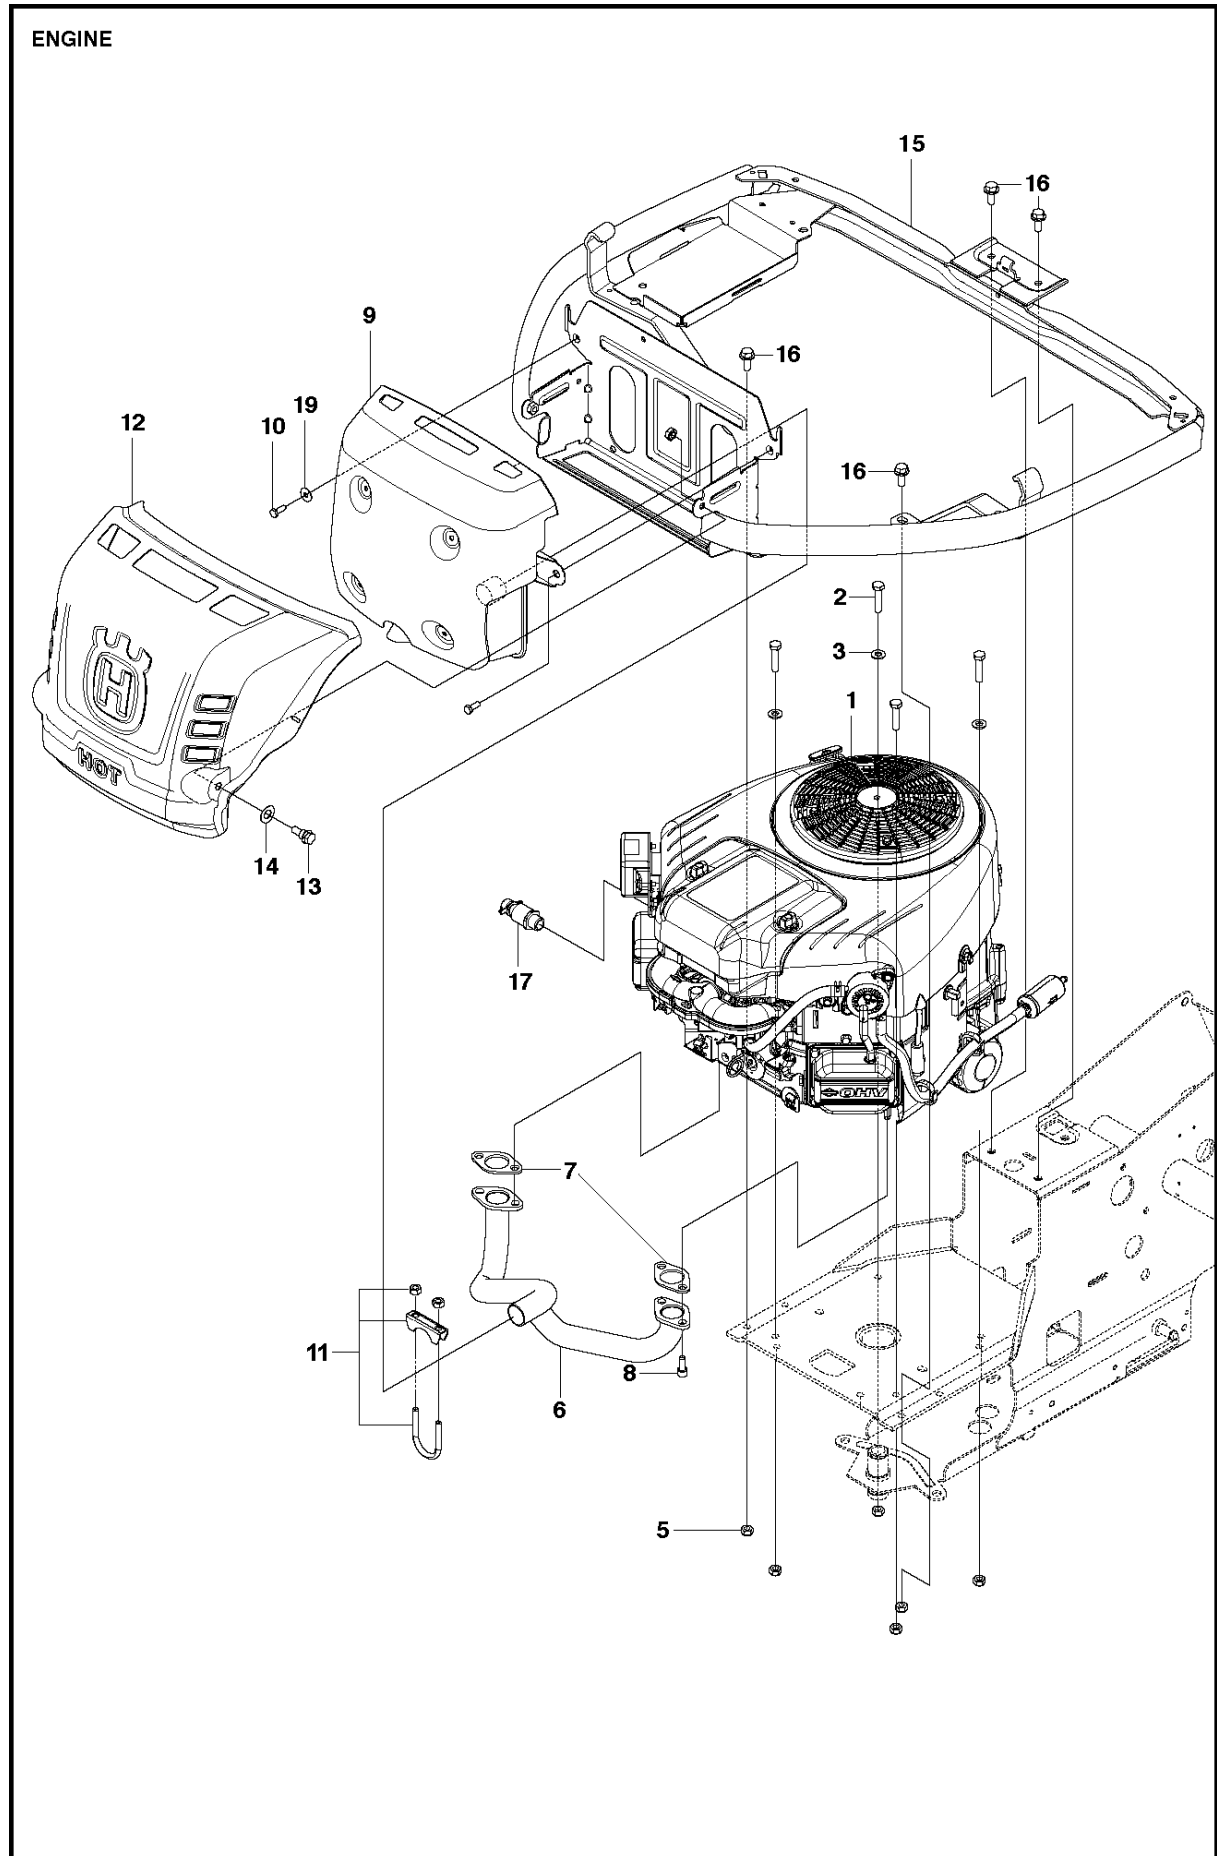

ENGINE

R214 TC

Ref	Part No	Description	Remark	QTY KIT
1	582 82 38-01	ENGINE	For 967846901	1
1	581 21 45-01	ENGINE	For 967325901	1
2	725 24 57-51	SCREW	For 967846901	4
2	578 20 75-01	STUD SCREW	For 967325901	1
3	734 11 64-01	WASHER		4
5	732 21 18-01	LOCK NUT		6
6	582 72 28-01	MANIFOLD	For 967846901	1
6	578 05 86-01	MANIFOLD	For 967325901	1
7	506 91 45-01	GASKET	For 967325901	1
8	506 55 63-01	SCREW UNC	For 967325901	1
9	577 81 36-02	MUFFLER	For 967846901	1
9	577 81 36-01	MUFFLER	For 967325901	1
10	725 23 64-61	SCREW EHHFT		4
11	501 15 22-01	CLAMP ASSY		1
12	577 81 85-02	HEAT SHIELD		1
13	506 59 74-01	SCREW EHHFM		2
14	506 83 94-01	SPRING WASHER		2
15	577 84 91-04	ENGINE FRAME		1
16	506 57 01-04	SCREW EHHFM		4
17	532 42 82-87	PLUG		1
19	734 11 54-41	WASHER	For 967325901	1