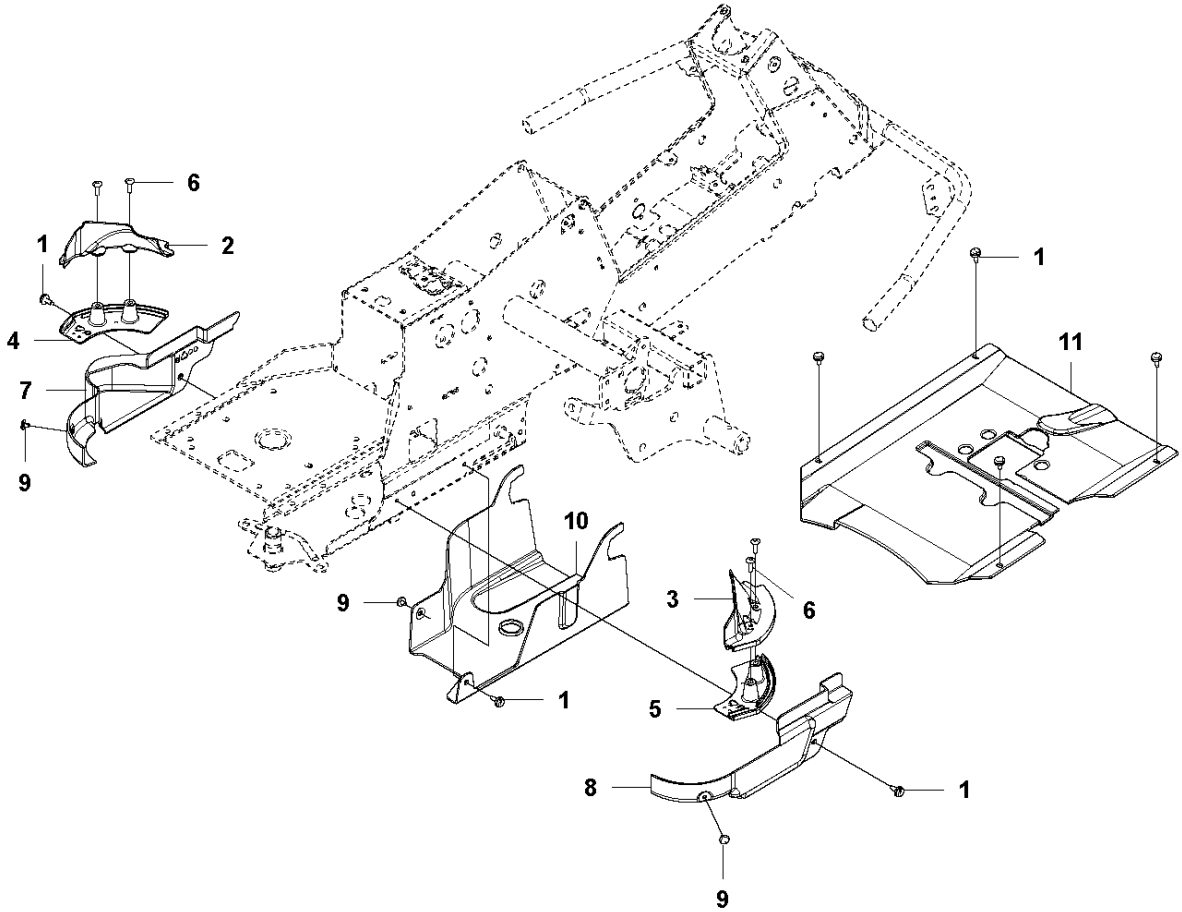

COVER - 3

COVER

R214 TC

Ref	Part No	Description	Remark	QTY KIT
1	544 40 05-01	SCREW		7
2	510 22 25-01	BELT COVER		1
3	510 22 25-02	BELT COVER		1
4	510 22 27-01	BELT COVER		1
5	510 22 27-02	BELT COVER		1
6	535 42 58-02	SCREW IHPANM	For 967846901	4
6	725 23 68-61	SCREW EHHFT	For 967325902, 967325901	1
7	510 22 23-03	BELT COVER		1
8	510 22 24-01	BELT COVER		1
9	522 55 73-01	SCREW	For 967846901	3
9	725 23 64-61	SCREW EHHFT	For 967325902, 967325901	1
10	510 44 20-01	BELT COVER		1
11	510 43 62-03	BELT COVER		1