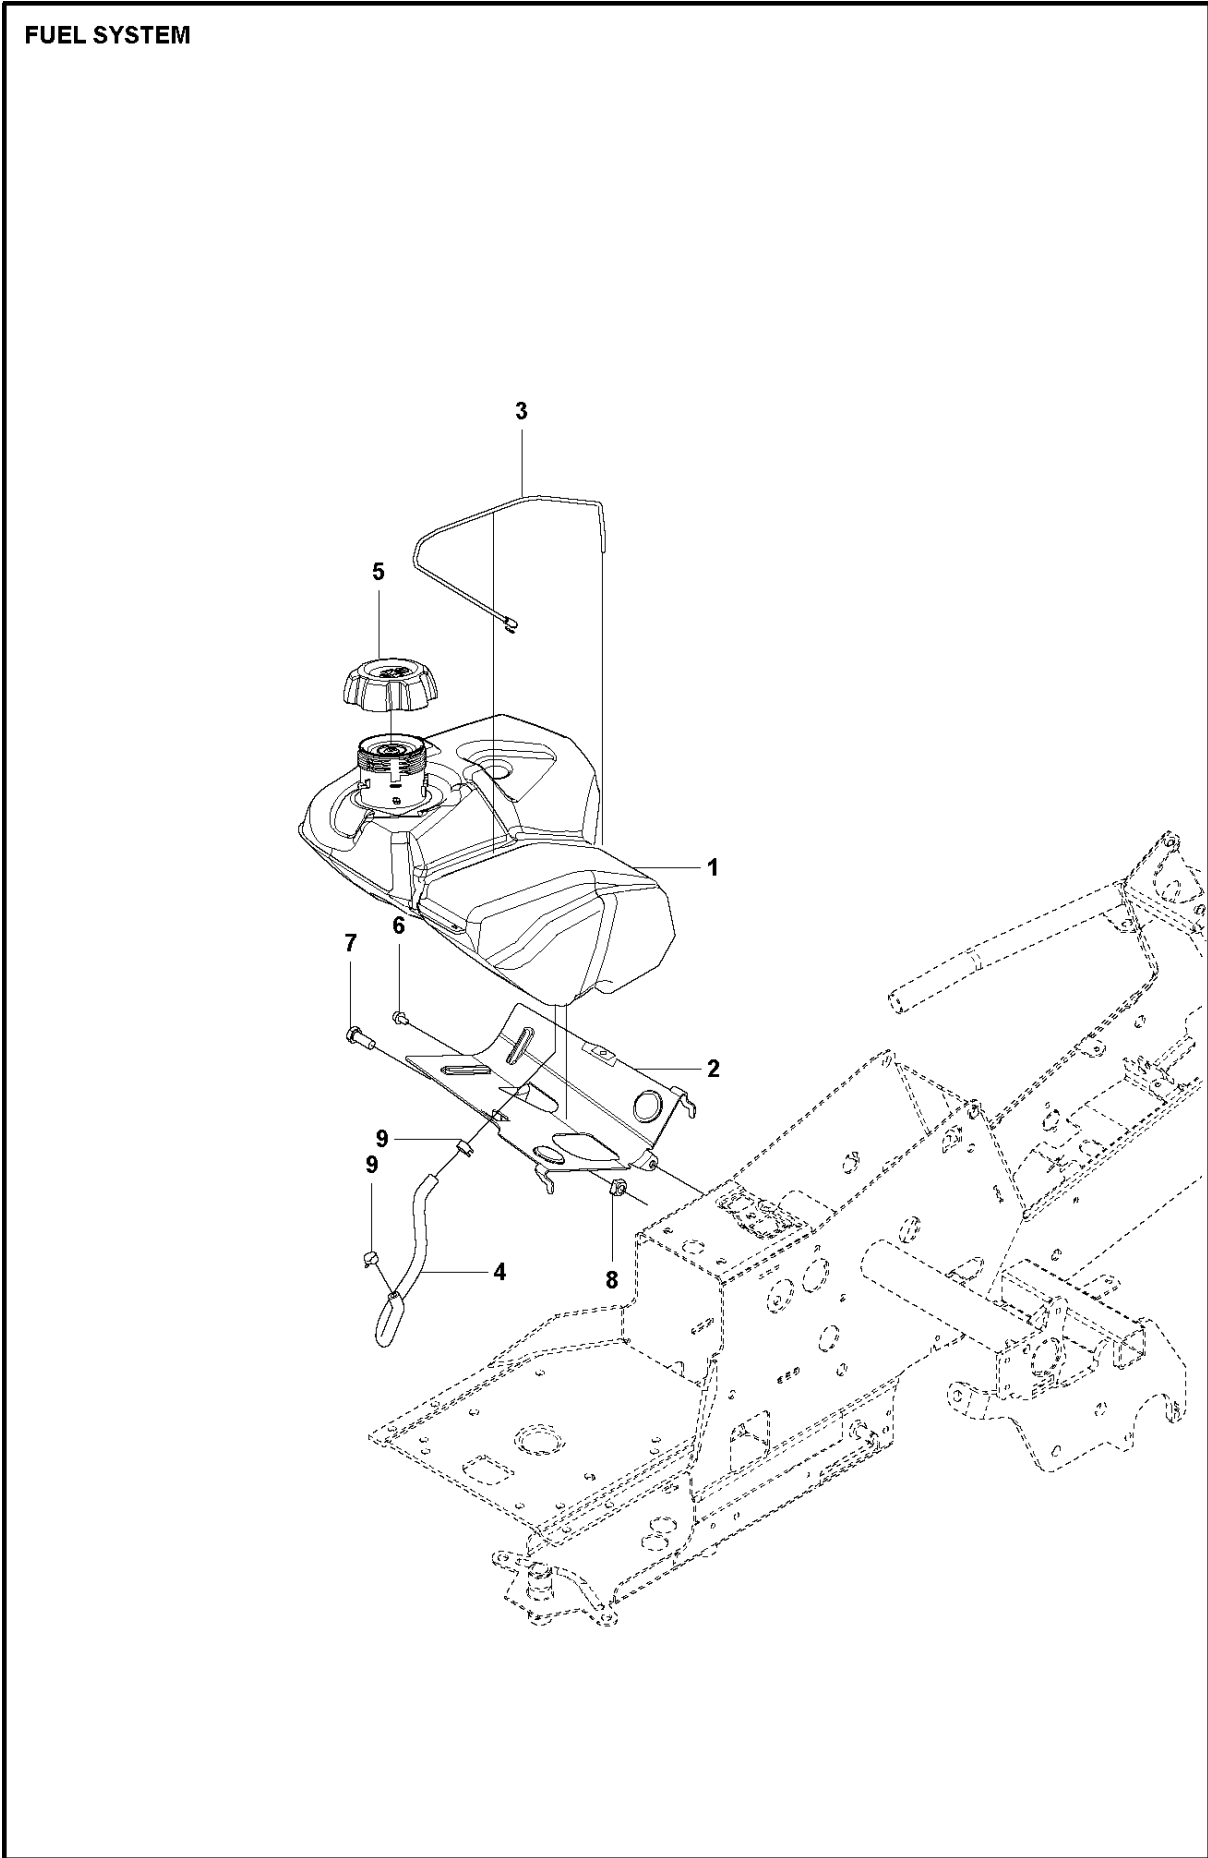

FUEL SYSTEM

R214 TC

Ref	Part No	Description	Remark	QTY KIT
1	577 91 50-01	FUEL TANK		1
2	578 05 38-01	BRACKET		1
3	578 26 15-01	WIRE		1
4	504 80 00-10	FUEL HOSE		1
5	584 24 87-02	FUEL CAP		1
6	725 23 64-61	SCREW EHHFT		1
7	725 24 93-71	SCREW EHHM		1
8	732 21 16-01	LOCK NUT		1
9	535 46 97-01	HOSE BRACE		2