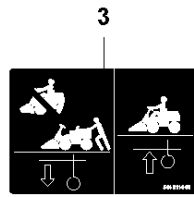

DECALS

DECALS

R214 TC

Ref	Part No	Description	Remark	QTY KIT
1	578 36 45-13	DECAL		2
2	578 39 25-07	DECAL		1
3	544 21 14-01	LABEL		2
4	582 57 00-01	LABEL		1
5	579 55 65-01	DECAL		1
6	578 36 45-13	DECAL	For 967325902, 967325901	1
7	577 06 20-01	DECAL		2
8	576 97 34-01	DECAL		1
9	578 39 25-02	DECAL	For 967325902, 967325901	1