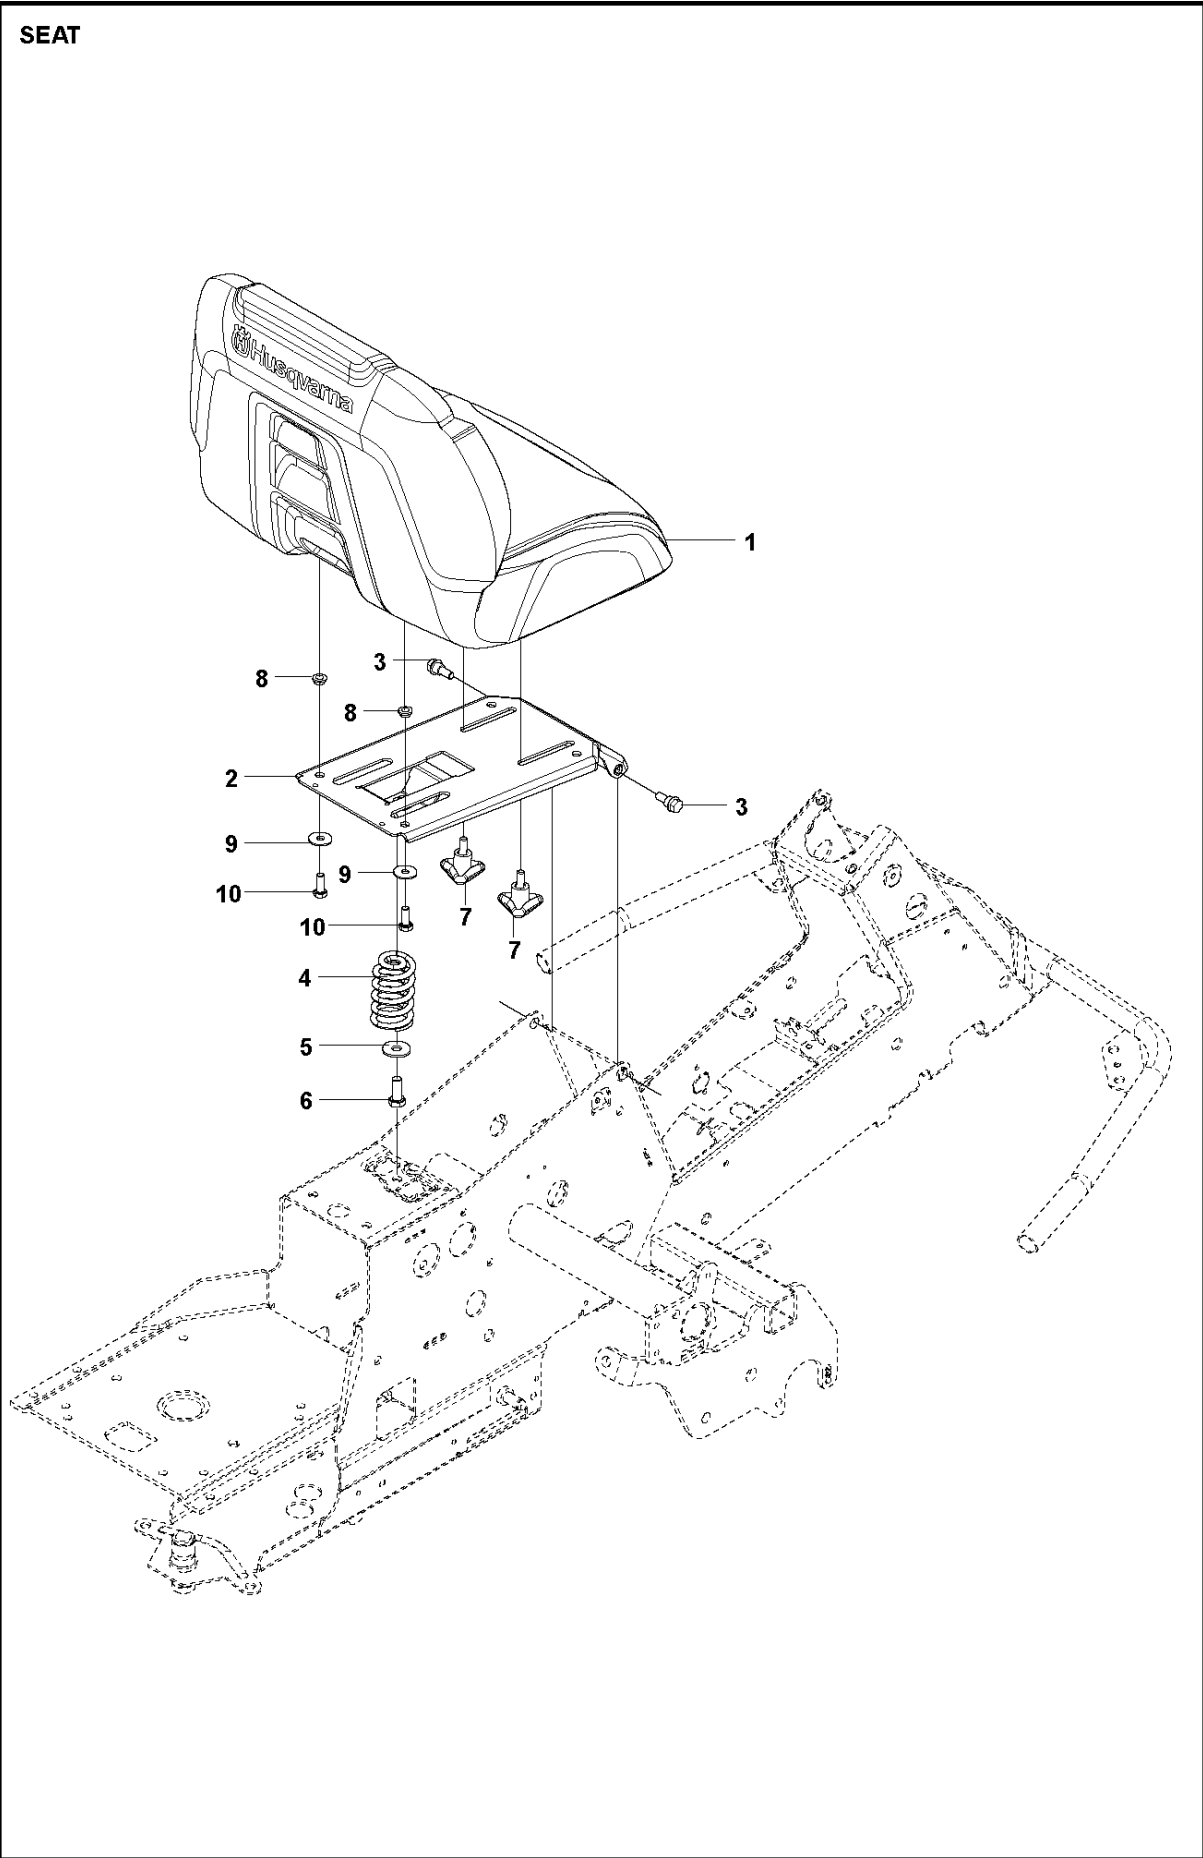

SEAT

R214 TC

Ref	Part No	Description	Remark	QTY KIT
1	589 34 57-01	SEAT	Seat for newer models 2015 -->	1
1	587 60 53-01	SEAT ASSY	Seat kit for old models between 2012-2014, B1500005	1
2	501 13 15-01	SEAT BRACKET ASSY		1
3	506 59 74-01	SCREW EHHFM		2
4	506 91 53-01	COMPRESSION SPRING		1
5	734 11 74-41	WASHER		1
6	725 24 93-71	SCREW EHHM		1
7	585 06 52-02	KNOB		2
8	506 56 53-01	BUSHING		2
9	734 11 64-41	WASHER		2
10	725 24 51-71	SCREW EHHM		2