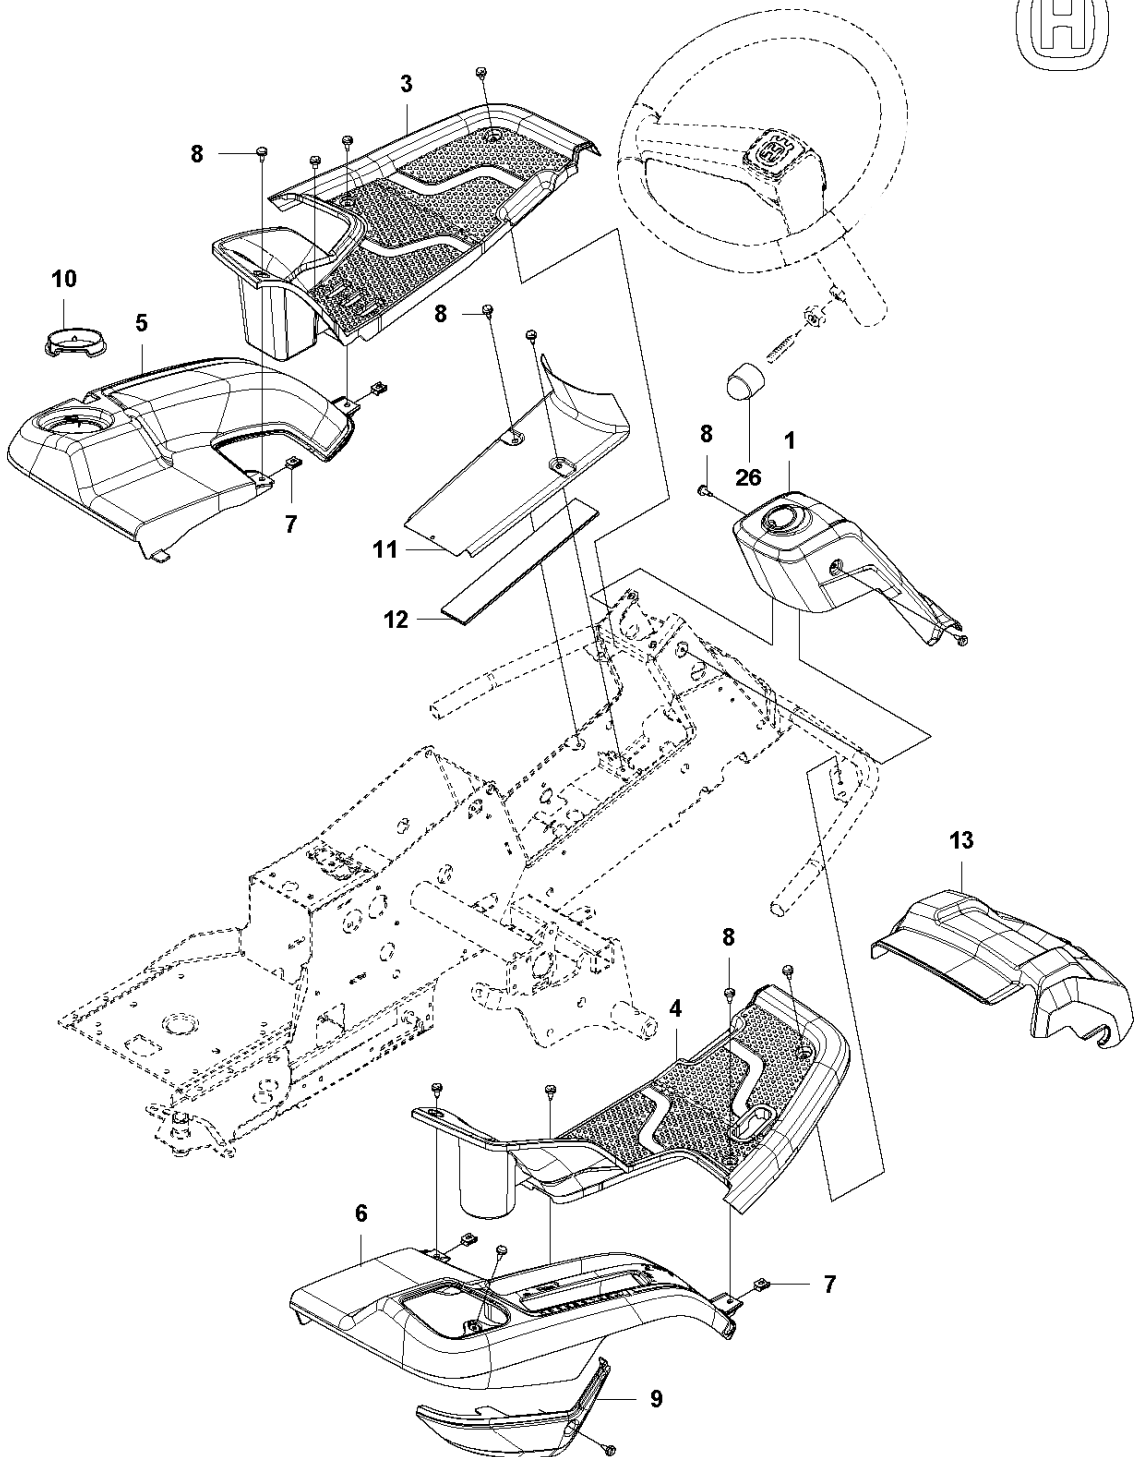

COVER - 2

COVER

R214 TC

Ref	Part No	Description	Remark	QTY KIT
1	577 61 58-01	COVER		1
3	577 72 93-01	FOOT PLATE		1
4	577 72 94-01	FOOT PLATE		1
5	577 72 95-01	FENDER		1
6	577 72 96-01	FENDER		1
7	535 42 91-01	SPRING NUT		4
8	544 40 05-01	SCREW		14
9	577 73 75-01	CONTROL COVER		1
10	577 76 45-01	LOCK NUT		1
11	544 23 92-01	COVER		1
12	584 26 01-01	MAT		1
13	578 77 63-01	UNIT COVER		1
14	576 97 34-01	DECAL		1
26	544 43 32-01	PROTECTIVE COVER	For 967325902, 967325901	1