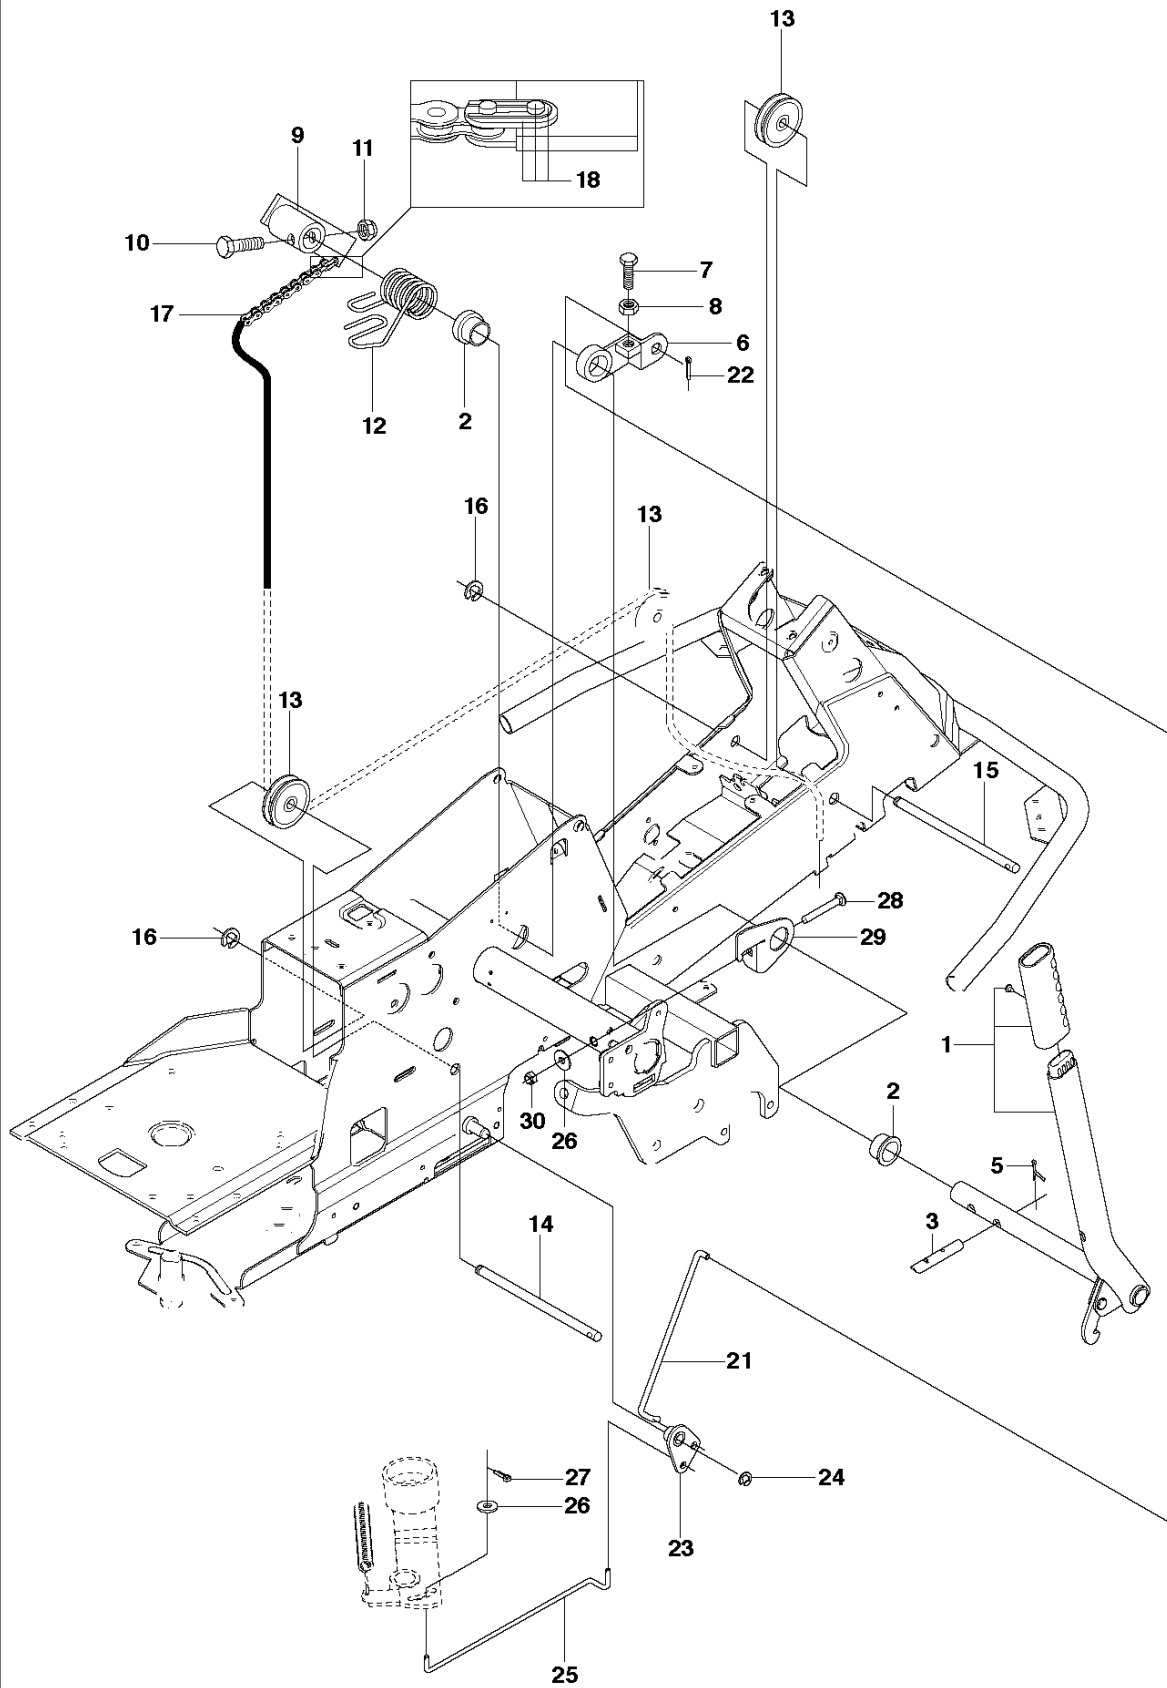

WHEELS & TIRES

R214 TC

Ref	Part No	Description	Remark	QTY	KIT
1	523 01 22-02	WHEEL		2	
2	523 03 45-01	RIM		1	1
3	523 03 46-02	TIRE		1	1, 5
4	523 03 47-01	VALVE		1	1, 5
5	535 46 00-01	TYRE		2	
6	523 03 48-01	RIM		1	5
7	506 50 48-05	WASHER		4	
8	506 59 62-03	SPACING SLEEVE		2	
9	506 50 48-03	WASHER		2	
10	506 89 90-01	E-CLIP		4	
11	544 35 35-01	HUB CAP		2	
12	544 35 35-02	HUB CAP		2	
13	725 24 59-61	SCREW EHHFT		2	
14	535 47 08-01	WHEEL AXLE		2	

ATTACHMENTS

R214 TC

Ref	Part No	Description	Remark	QTY KIT
1	578 17 74-01	EQUIPMENT FRAME		1
2	506 89 58-01	COLLAR SCREW		2
3	732 25 22-01	HEXAGON LOCKING NUT		2
4	506 83 76-01	SPRING		2
5	506 83 77-01	RING BOLT		2
6	731 23 20-51	HEXAGON NUT		4
7	734 11 72-01	WASHER		2
8	721 68 02-51	SPRING COTTER		1

E MOWER LIFT
For 2012 - 2017

MOWER LIFT / DECK LIFT

R214 TC

Ref	Part No	Description	Remark	QTY KIT
1	577 96 67-01	LIFTING LEVER ASSY		1
2	506 55 65-01	BEARING		2
3	525 40 66-01	PEN		1
5	721 61 83-01	SPLIT PIN		1
6	506 78 43-01	LINK ASSY		1
7	725 24 97-51	SCREW		1
8	731 23 20-51	HEXAGON NUT		1
9	544 43 36-01	LIFTING ARM		1
10	725 25 42-51	SCREW EHHM		1
11	732 25 22-01	HEXAGON LOCKING NUT		1
12	506 91 68-01	SPRING		1
13	506 90 56-01	OFFSET PULLEY		2
14	506 90 57-01	SHAFT		1
15	506 90 57-02	SHAFT		1
16	735 31 18-20	E-CLIP		2
17	506 55 46-09	CHAIN		1
18	506 55 47-01	LINKAGE		1
21	544 45 69-01	CONNECTION ROD		1
22	721 61 83-01	SPLIT PIN		1
23	544 37 86-01	LINK		1
24	735 31 14-20	E-CLIP		1
25	544 44 88-01	CONNECTION ROD		1
26	734 11 64-41	WASHER		2
27	721 61 83-01	SPLIT PIN		1
28	535 42 38-03	SCREW RSQM		1
29	577 99 95-01	SHEET		1
30	732 21 18-01	LOCK NUT		1