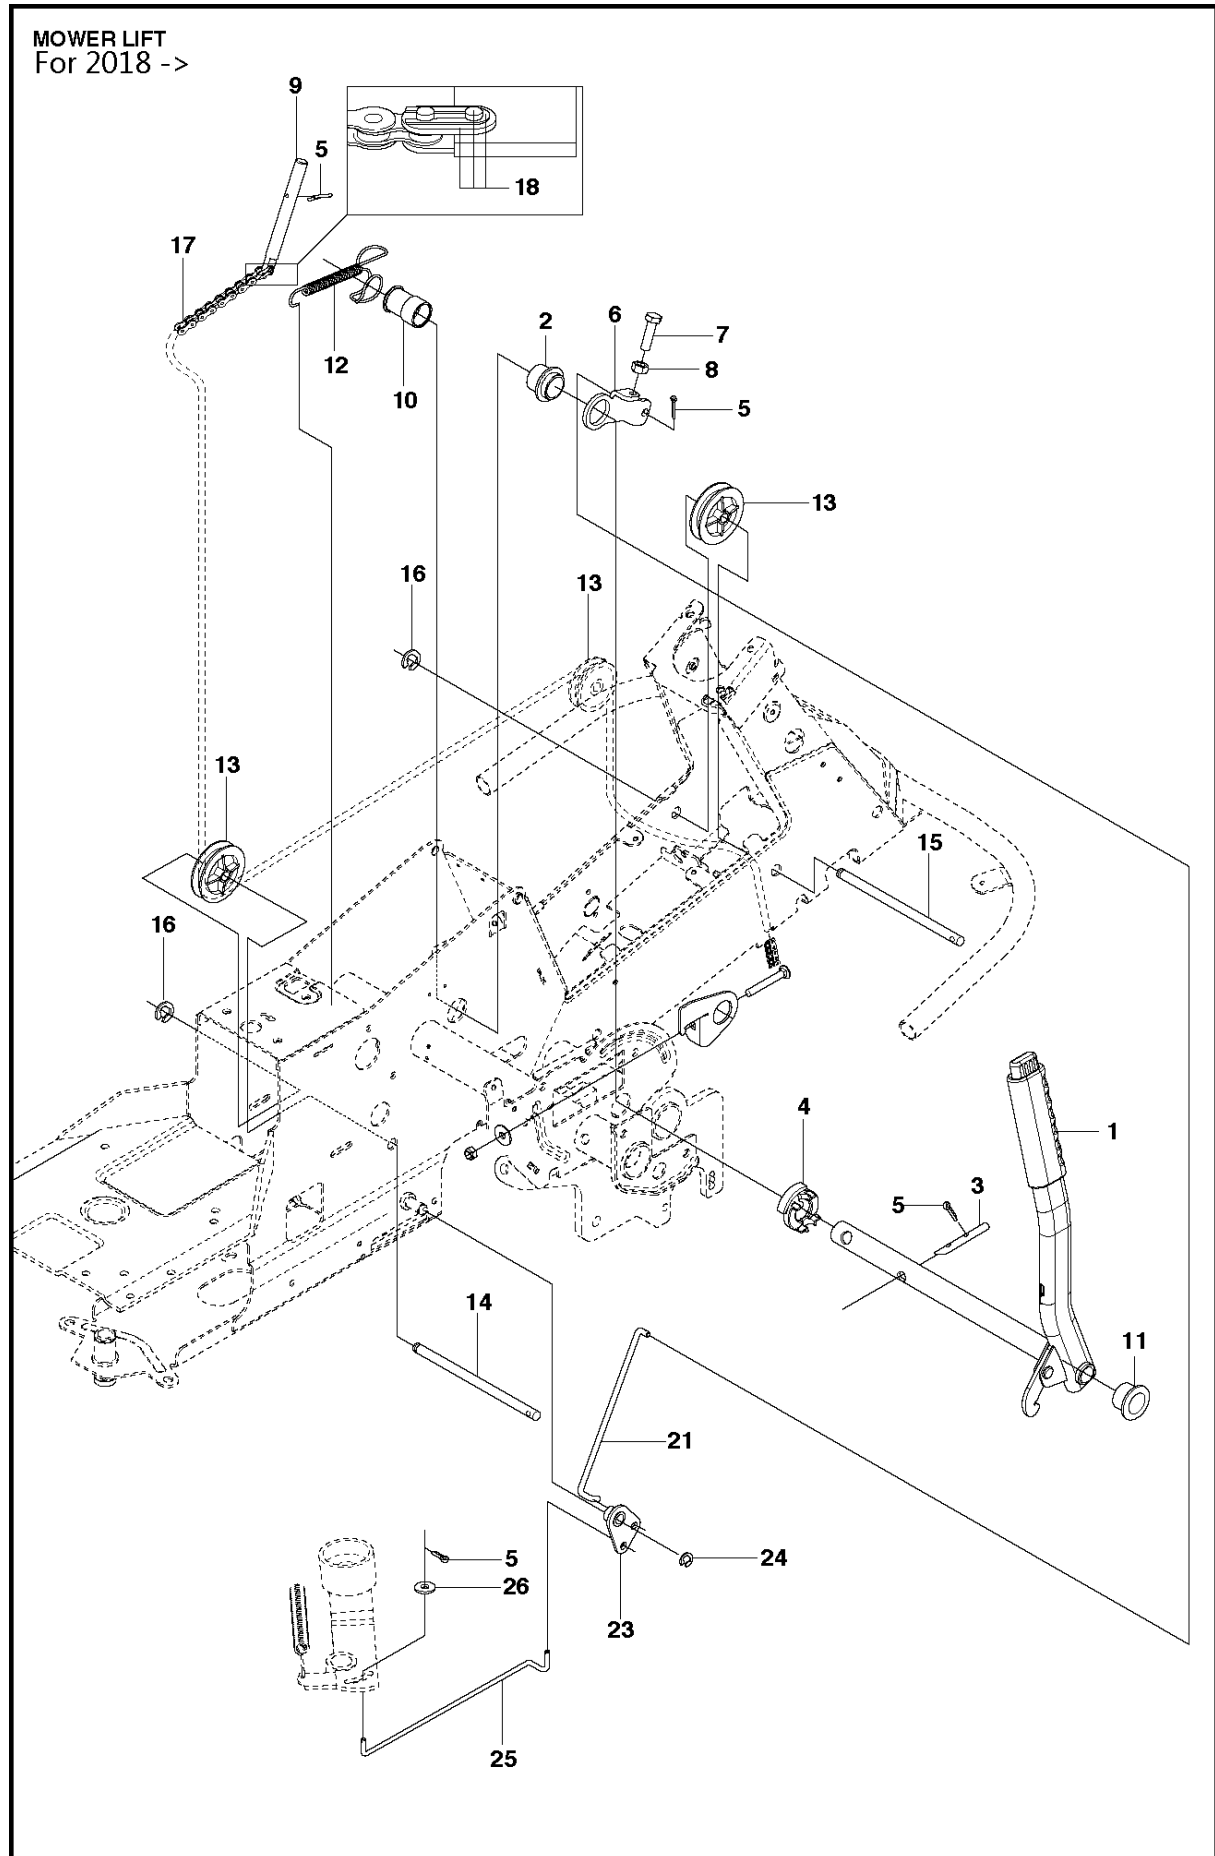

ATTACHMENTS

R214 TC

Ref	Part No	Description	Remark	QTY KIT
1	578 17 74-01	EQUIPMENT FRAME		1
2	506 89 58-01	COLLAR SCREW		2
3	732 25 22-01	HEXAGON LOCKING NUT		2
4	506 83 76-01	SPRING		2
5	506 83 77-01	RING BOLT		2
6	731 23 20-51	HEXAGON NUT		4
7	734 11 72-01	WASHER		2
8	721 68 02-51	SPRING COTTER		1

E MOWER LIFT
For 2012 - 2017

MOWER LIFT / DECK LIFT

R214 TC

Ref	Part No	Description	Remark	QTY KIT
1	577 96 67-01	LIFTING LEVER ASSY		1
2	506 55 65-01	BEARING		2
3	525 40 66-01	PEN		1
5	721 61 83-01	SPLIT PIN		1
6	506 78 43-01	LINK ASSY		1
7	725 24 97-51	SCREW		1
8	731 23 20-51	HEXAGON NUT		1
9	544 43 36-01	LIFTING ARM		1
10	725 25 42-51	SCREW EHHM		1
11	732 25 22-01	HEXAGON LOCKING NUT		1
12	506 91 68-01	SPRING		1
13	506 90 56-01	OFFSET PULLEY		2
14	506 90 57-01	SHAFT		1
15	506 90 57-02	SHAFT		1
16	735 31 18-20	E-CLIP		2
17	506 55 46-09	CHAIN		1
18	506 55 47-01	LINKAGE		1
21	544 45 69-01	CONNECTION ROD		1
22	721 61 83-01	SPLIT PIN		1
23	544 37 86-01	LINK		1
24	735 31 14-20	E-CLIP		1
25	544 44 88-01	CONNECTION ROD		1
26	734 11 64-41	WASHER		2
27	721 61 83-01	SPLIT PIN		1
28	535 42 38-03	SCREW RSQM		1
29	577 99 95-01	SHEET		1
30	732 21 18-01	LOCK NUT		1