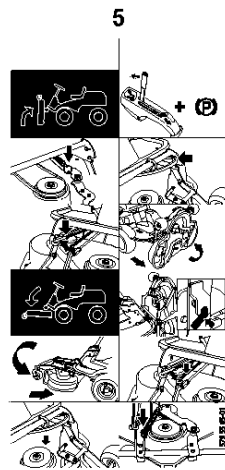

DECALS

DECALS

R214 TC

Ref	Part No	Description	Remark	QTY KIT
1	578 36 45-13	DECAL		2
2	578 39 25-07	DECAL		1
3	544 21 14-01	LABEL		2
4	582 57 00-01	LABEL		1
5	579 55 65-01	DECAL		1
6	578 36 45-13	DECAL	For 967325902, 967325901	1
7	577 06 20-01	DECAL		2
8	576 97 34-01	DECAL		1
9	578 39 25-02	DECAL	For 967325902, 967325901	1