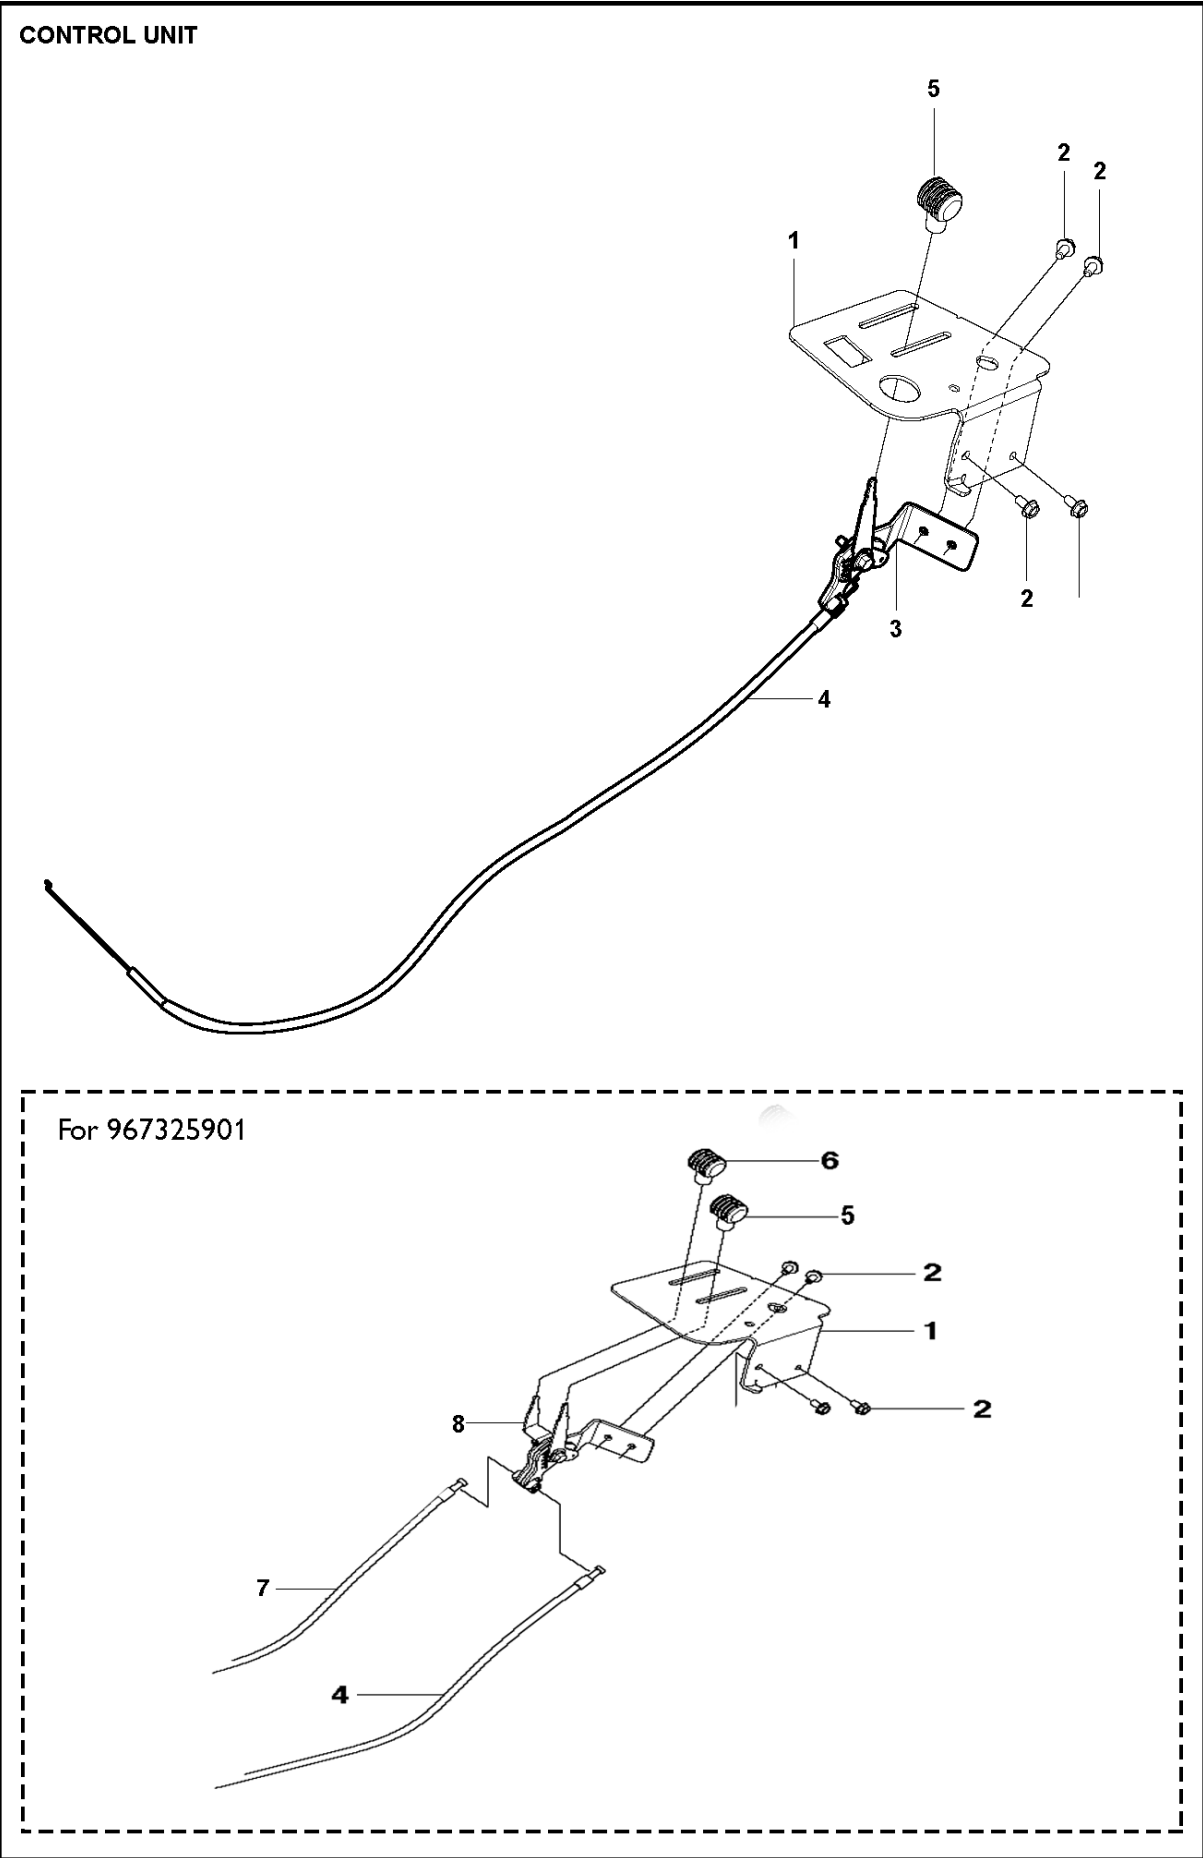

CONTROLS

R214 TC

Ref	Part No	Description	Remark	QTY KIT
1	578 03 31-01	SUPPORT		1
2	535 47 52-12	SCREW EHHFM		4
3	582 65 62-01	THROTTLE CONTROL ASSY		1
4	544 30 17-06	WIRE		1
5	506 88 91-01	KNOB		1
6	506 88 91-02	KNOB	For 967325901	1
7	544 30 17-07	WIRE	For 967325901	1
8	578 02 34-01	THROTTLE CONTROL	For 967325901	1