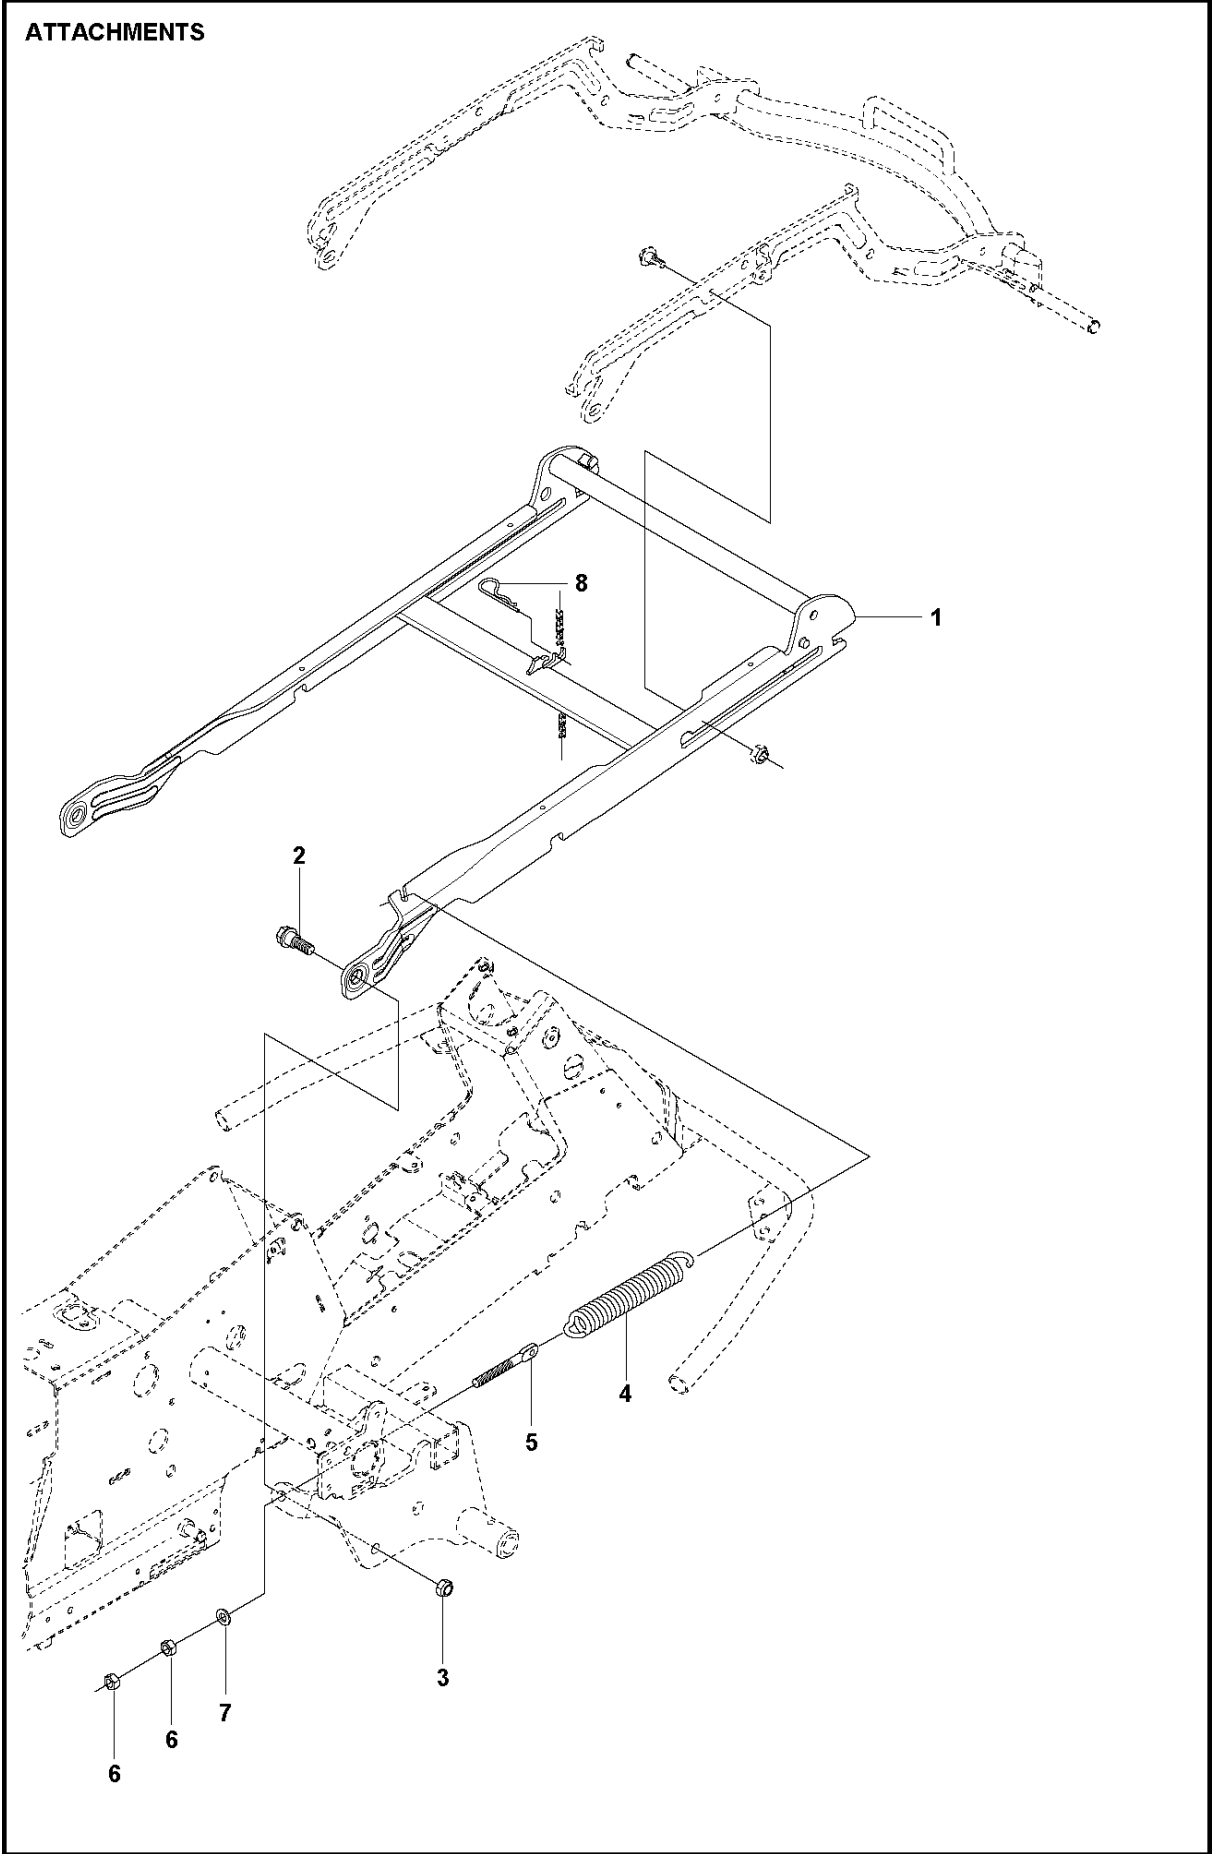

ATTACHMENTS

R214 TC

Ref	Part No	Description	Remark	QTY KIT
1	578 17 74-01	EQUIPMENT FRAME		1
2	506 89 58-01	COLLAR SCREW		2
3	732 25 22-01	HEXAGON LOCKING NUT		2
4	506 83 76-01	SPRING		2
5	506 83 77-01	RING BOLT		2
6	731 23 20-51	HEXAGON NUT		4
7	734 11 72-01	WASHER		2
8	721 68 02-51	SPRING COTTER		1