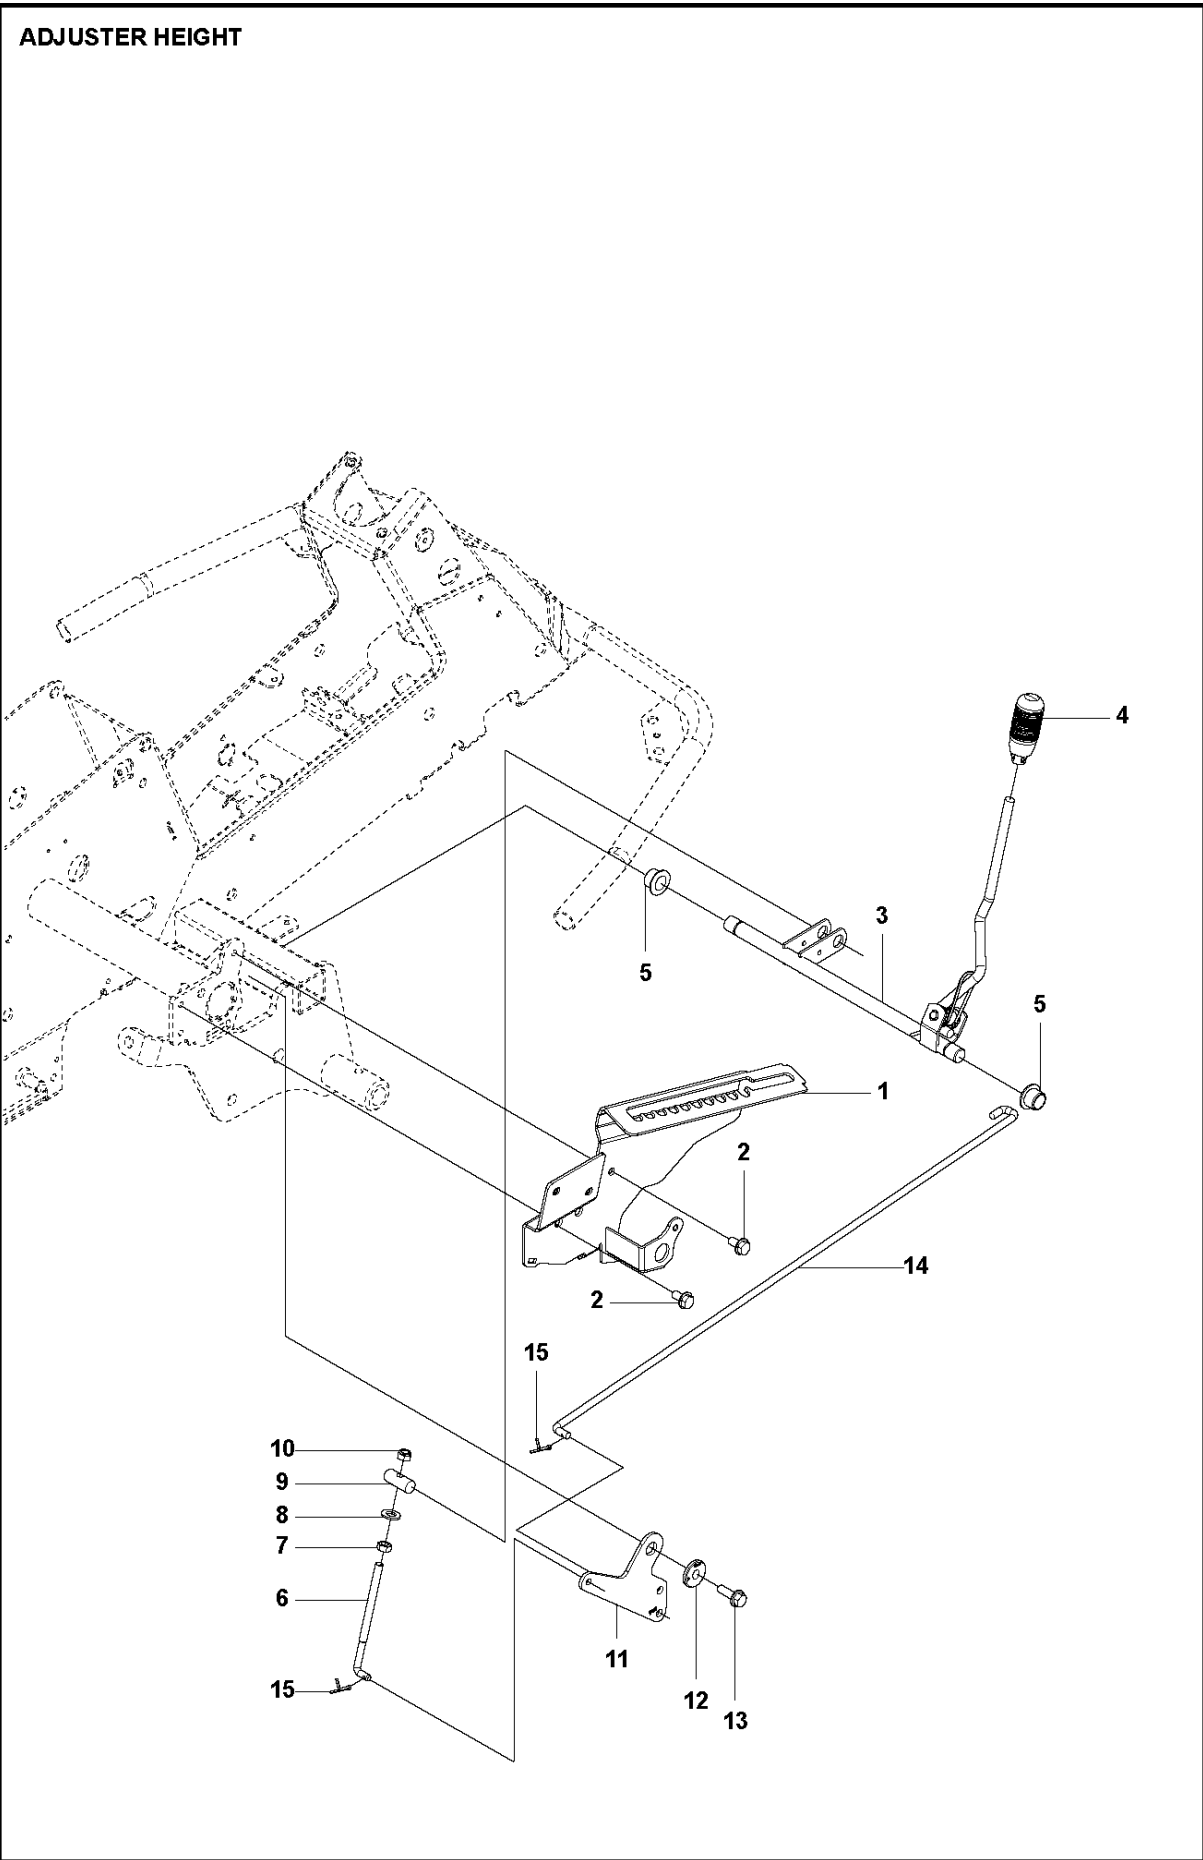

TRANSMISSION

R214 TC

Ref	Part No	Description	Remark	QTY	KIT
1	589 53 12-01	BELT		1	
2	589 53 04-01	BELT		1	
3	594 97 78-01	BELT	For 967846901	1	
3	589 53 00-01	BELT	For 967325902, 967325901	1	
4	506 50 92-01	SPACING SLEEVE		1	
5	506 55 59-01	WEDGE		1	
6	535 48 24-01	PULLEY		1	
7	506 59 75-01	WASHER		1	
8	506 55 60-02	SCREW UNC		1	
9	587 42 52-01	BELT GUIDE		1	
10	725 24 93-71	SCREW EHHM		2	
11	732 21 20-51	NUT		2	
12	535 48 44-01	BELT TENSIONER ASSY		1	
13	535 48 50-01	SEALING		1	
14	735 31 26-00	CIRCLIP		1	
15	506 66 56-01	SPRING		1	
16	581 91 63-01	PULLEY		1	
17	544 40 53-01	BELT GUIDE		1	16
18	586 32 04-01	SCREW		1	16
19	581 91 64-01	SHAFT		1	16
20	506 67 54-02	SCREW EHHFM		1	
21	586 32 02-01	DISTANCE	For 967325902, 967325901	1	
22	506 59 75-01	WASHER		1	
23	535 48 22-01	PULLEY	For 967325902, 967325901	1	

PEDALS

R214 TC

Ref	Part No	Description	Remark	QTY KIT
1	586 96 93-01	PEDAL PLATE ASSY		1
2	586 72 74-01	KNOB		1
3	506 57 01-04	SCREW EHHFM		4
4	544 40 31-01	BRAKE LEVER ASSY		1
5	725 23 64-61	SCREW EHHFT		2
6	506 94 63-01	BRAKE SPRING		1
7	506 99 27-01	BRAKE WIRE		1
8	735 31 09-20	E-CLIP		1
9	506 53 56-03	DRAW SPRING		1
10	574 41 11-01	CONTROL CABLE		1
11	578 77 68-01	BALL JOINT		2
12	732 21 16-01	LOCK NUT		2
13	731 23 14-01	HEXAGON NUT		2
14	522 43 08-01	BRACKET		1
15	725 23 64-61	SCREW EHHFT		1
16	738 21 02-04	BALL BEARING		1
17	535 48 02-01	ROLLER		1
18	535 48 06-01	PROTECTIVE PLATE		1
19	535 48 07-01	SPRING		1
20	535 48 08-01	BEARING SUPPORT		4
21	535 48 09-01	BEARING SUPPORT		1
22	535 48 10-01	REINFORCEMENT PLATE		1
23	586 96 64-01	PEDAL		1
24	586 96 64-02	PEDAL		1
25	506 56 65-01	CLIP		1
26	725 23 64-61	SCREW EHHFT		1