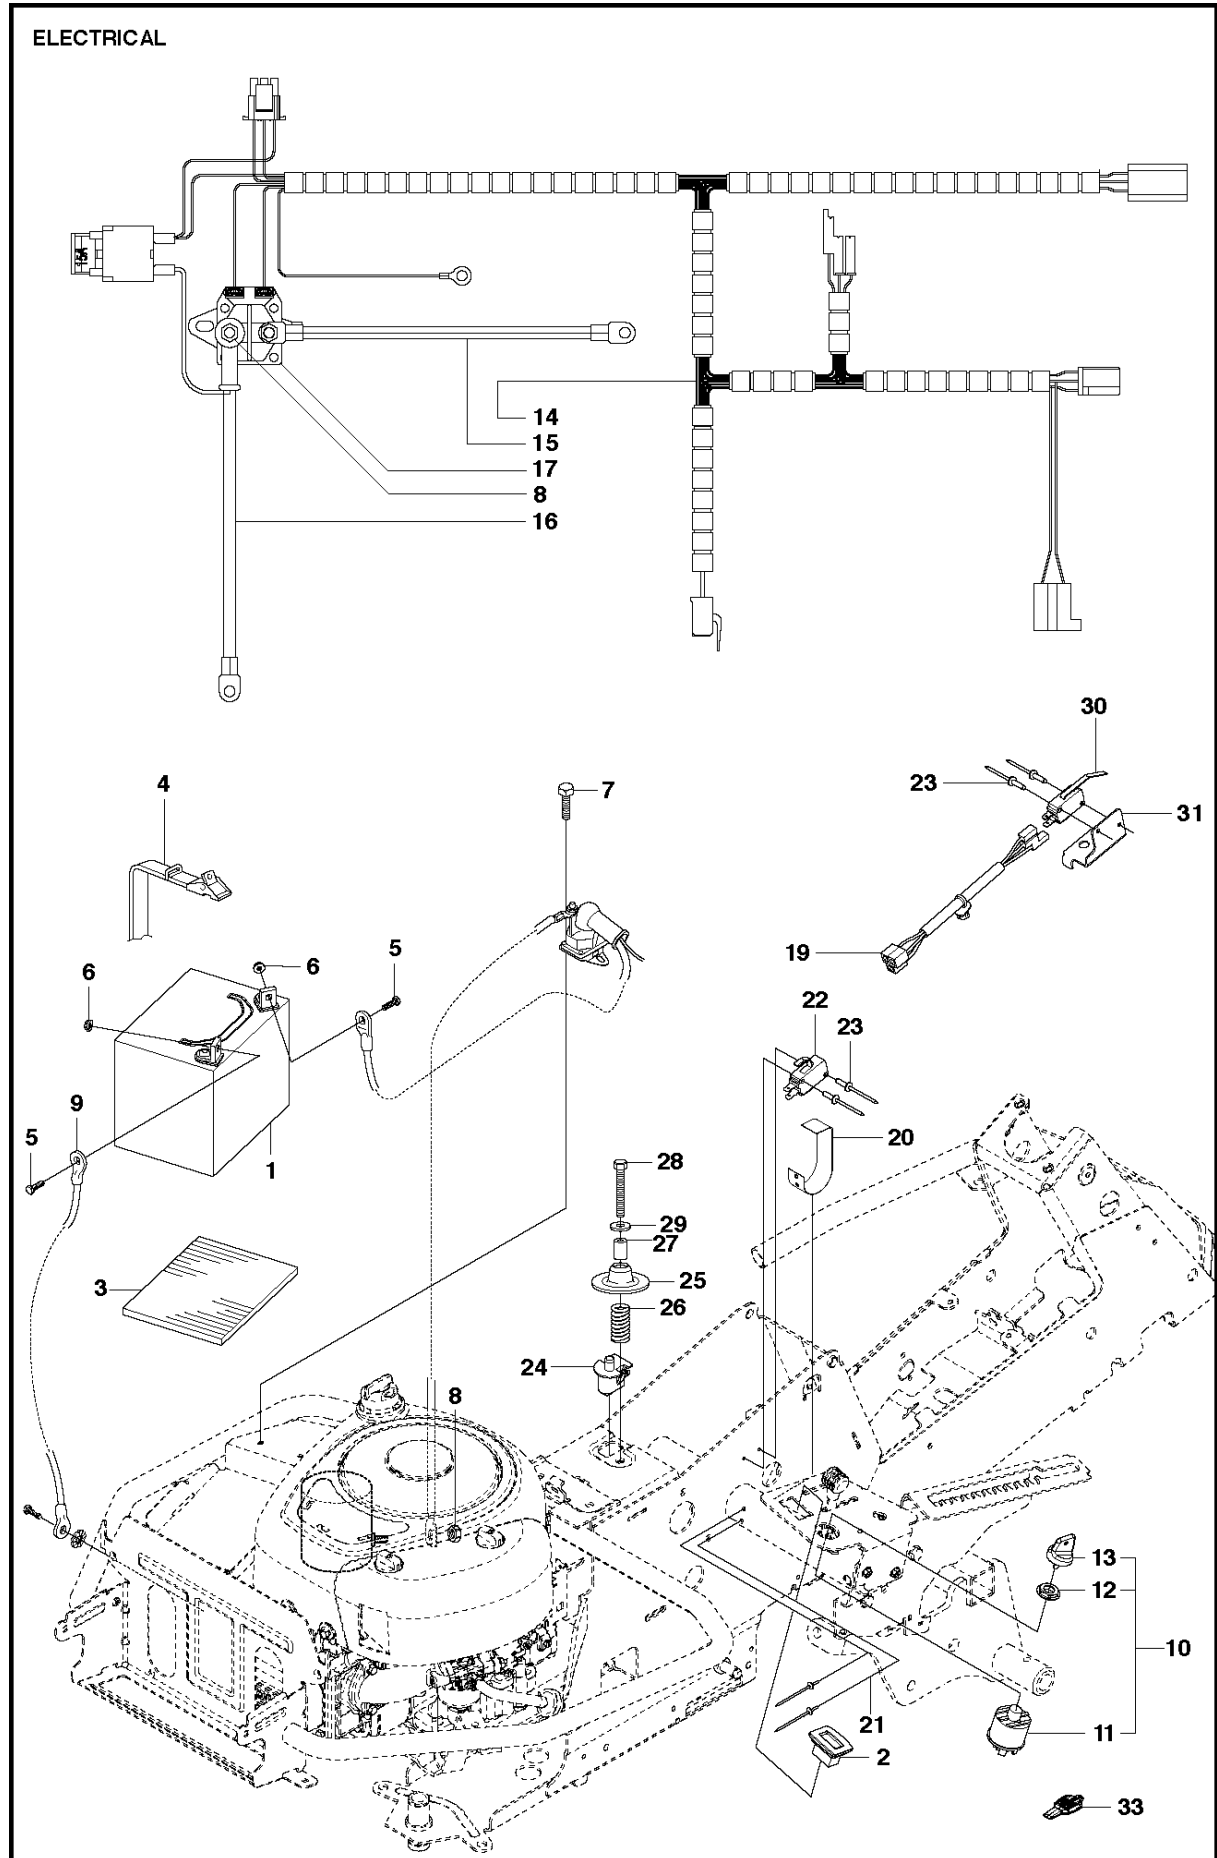

ELECTRICAL

R214 TC

Ref	Part No	Description	Remark	QTY	KIT
1	577 04 16-01	BATTERY		1	
2	587 76 43-01	HOUR METER		1	
3	535 44 11-01	BATTERY MAT	For 967325902, 967325901	1	
4	506 83 68-02	BELT		1	
5	522 62 21-01	SCREW EHHM		2	
6	522 62 43-01	NUT		2	
7	725 23 64-61	SCREW EHHFT		1	
8	506 89 98-01	NUT		3	
9	576 18 38-01	CABLE		1	
10	544 44 21-01	IGNITION SWITCH		1	
11	544 44 22-01	IGNITION SWITCH		1	10
12	544 44 23-01	NUT		1	10
13	544 44 24-01	IGNITION KEY		1	10
14	578 33 83-01	WIRING		1	
15	576 18 39-01	CABLE		1	
16	586 22 39-01	WIRE		1	
17	544 43 98-01	RELAY		1	
19	576 18 54-01	WIRING		1	
20	506 90 93-01	PLATE SPRING	For 967325902, 967325901	1	
21	722 78 39-02	BLIND RIVET	For 967325902, 967325901	1	
22	574 31 61-01	SWITCH	For 967846901	1	
22	574 31 60-01	SWITCH	For 967325902, 967325901	1	
23	544 44 07-01	RIVET		4	
24	506 90 96-01	SWITCH		1	
25	506 90 97-01	SPRING WASHER		1	
26	544 44 12-01	SPRING		1	
27	506 90 99-02	SPACING TUBE	For 967325902, 967325901	1	
28	725 24 64-51	SCREW EHHM	For 967846901	1	
28	725 24 60-51	SCREW EHHM	For 967325902, 967325901	1	
29	734 11 64-01	WASHER		1	
30	574 31 61-01	SWITCH		1	
31	544 41 57-01	BRACKET		1	
33	586 37 94-01	LEVER		1