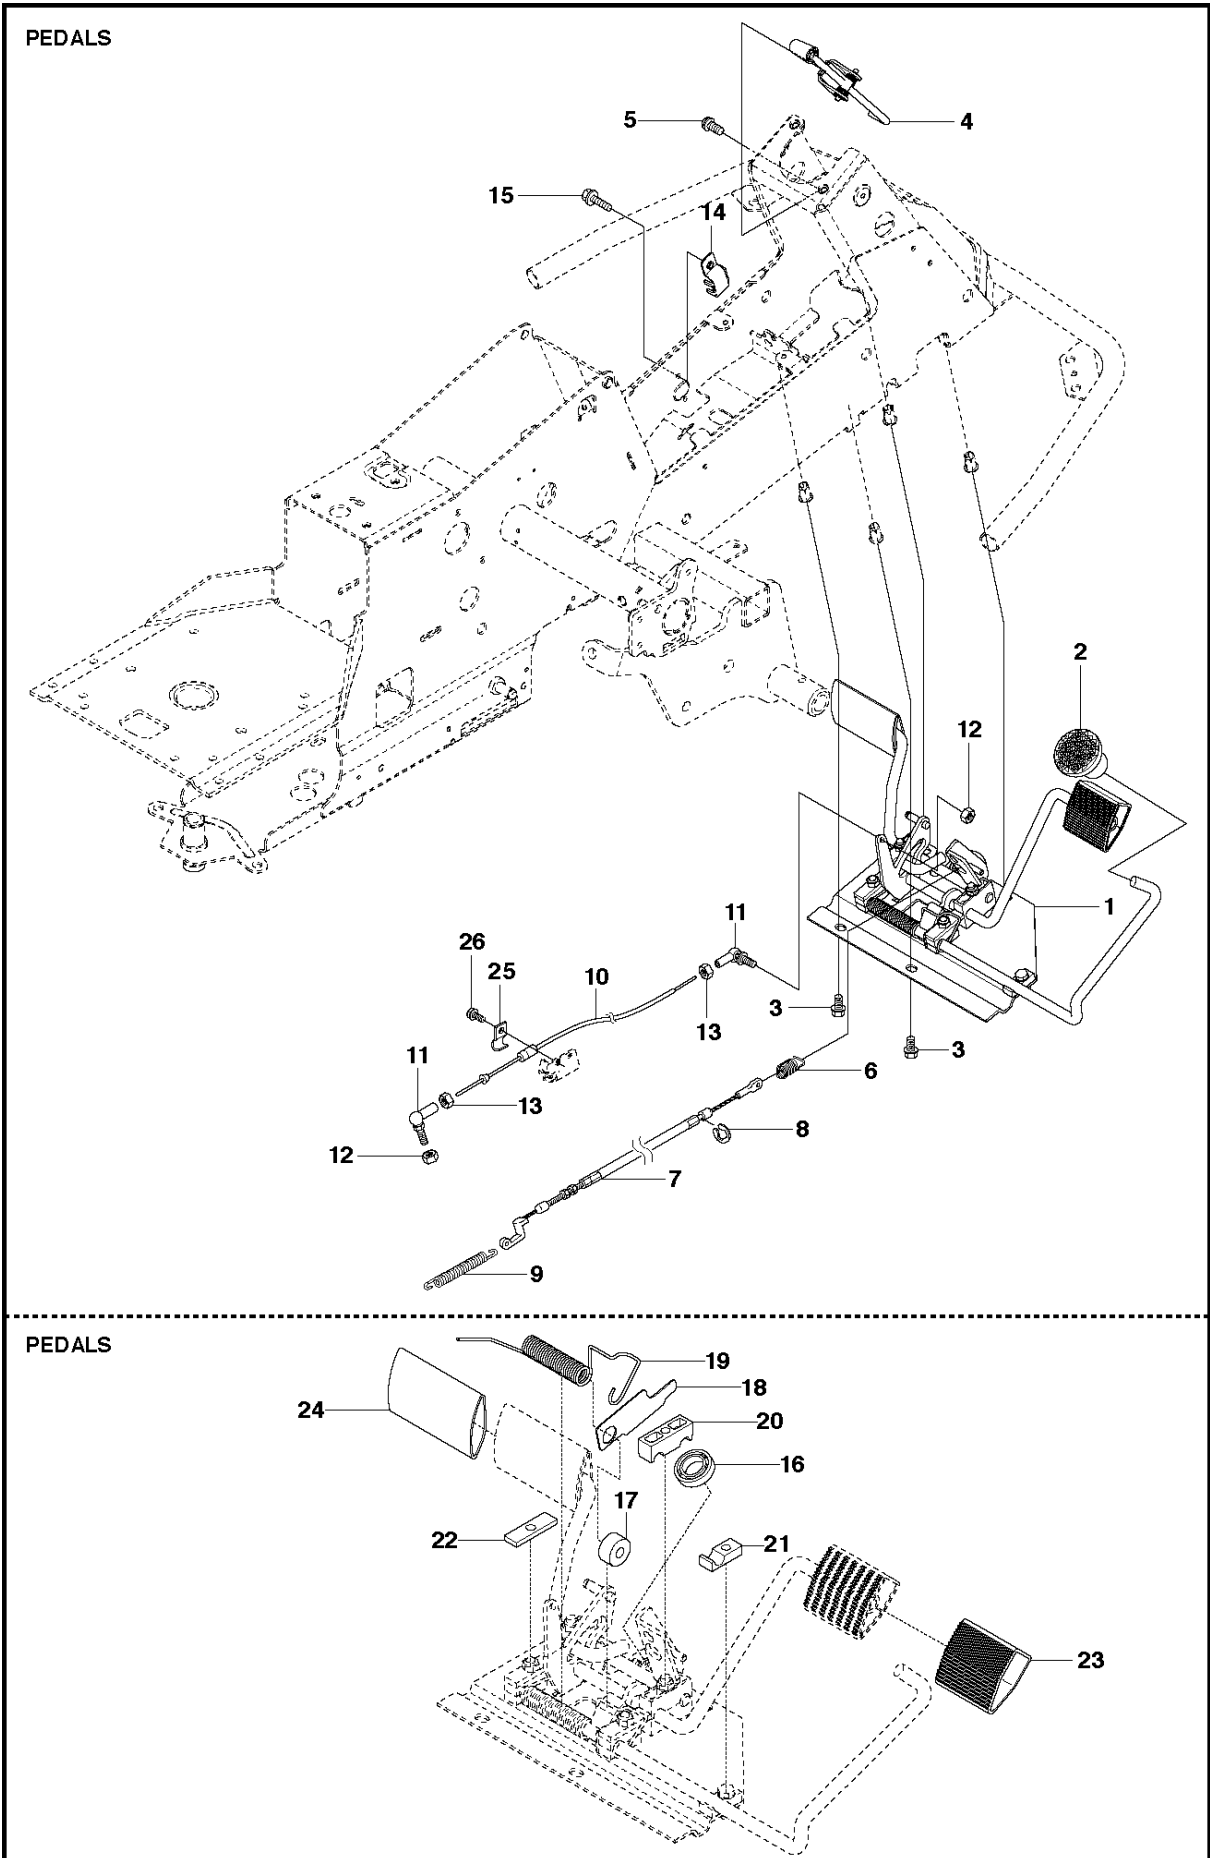

HYDROSTAT K46 EU

TRANSMISSION

R214 TC

Ref	Part No	Description	Remark	QTY KIT	
1	506 98 63-01	TRANSMISSION		1	
2	506 98 65-01	SPRING WASHER		1	
3	506 98 66-01	DISTANCE		2	
4	502 45 19-01	PULLEY		1	
5	506 98 68-01	FAN		1	
6	735 31 15-00	CIRCLIP		1	
7	502 45 16-01	TUBE		1	
8	505 13 11-02	HOSE CLAMP		2	
9	535 40 28-07	CLIP		1	1
10	535 40 28-32	PLUG		1	1
11	505 56 39-01	MAGNET		1	1
12	502 45 20-01	MAGNET HOLDER		1	1
13	535 40 28-37	SEALING		2	1
14	502 45 32-01	CONTROL LEVER		1	1
15	586 90 46-01	PEN		1	1
16	535 40 28-17	LEVER		1	1
17	586 90 45-01	SPRING PIN		1	1
18	535 40 28-33	PIN RETAINING SCREW		1	1
19	535 40 28-38	LEVER		1	1
20	535 40 28-39	RETURN SPRING		1	1
21	535 40 28-40	PIN RETAINING SCREW		1	1
22	535 40 28-41	PIN RETAINING SCREW		1	1

TRANSMISSION

R214 TC

Ref	Part No	Description	Remark	QTY	KIT
1	589 53 12-01	BELT		1	
2	589 53 04-01	BELT		1	
3	594 97 78-01	BELT	For 967846901	1	
3	589 53 00-01	BELT	For 967325902, 967325901	1	
4	506 50 92-01	SPACING SLEEVE		1	
5	506 55 59-01	WEDGE		1	
6	535 48 24-01	PULLEY		1	
7	506 59 75-01	WASHER		1	
8	506 55 60-02	SCREW UNC		1	
9	587 42 52-01	BELT GUIDE		1	
10	725 24 93-71	SCREW EHHM		2	
11	732 21 20-51	NUT		2	
12	535 48 44-01	BELT TENSIONER ASSY		1	
13	535 48 50-01	SEALING		1	
14	735 31 26-00	CIRCLIP		1	
15	506 66 56-01	SPRING		1	
16	581 91 63-01	PULLEY		1	
17	544 40 53-01	BELT GUIDE		1	16
18	586 32 04-01	SCREW		1	16
19	581 91 64-01	SHAFT		1	16
20	506 67 54-02	SCREW EHHFM		1	
21	586 32 02-01	DISTANCE	For 967325902, 967325901	1	
22	506 59 75-01	WASHER		1	
23	535 48 22-01	PULLEY	For 967325902, 967325901	1	