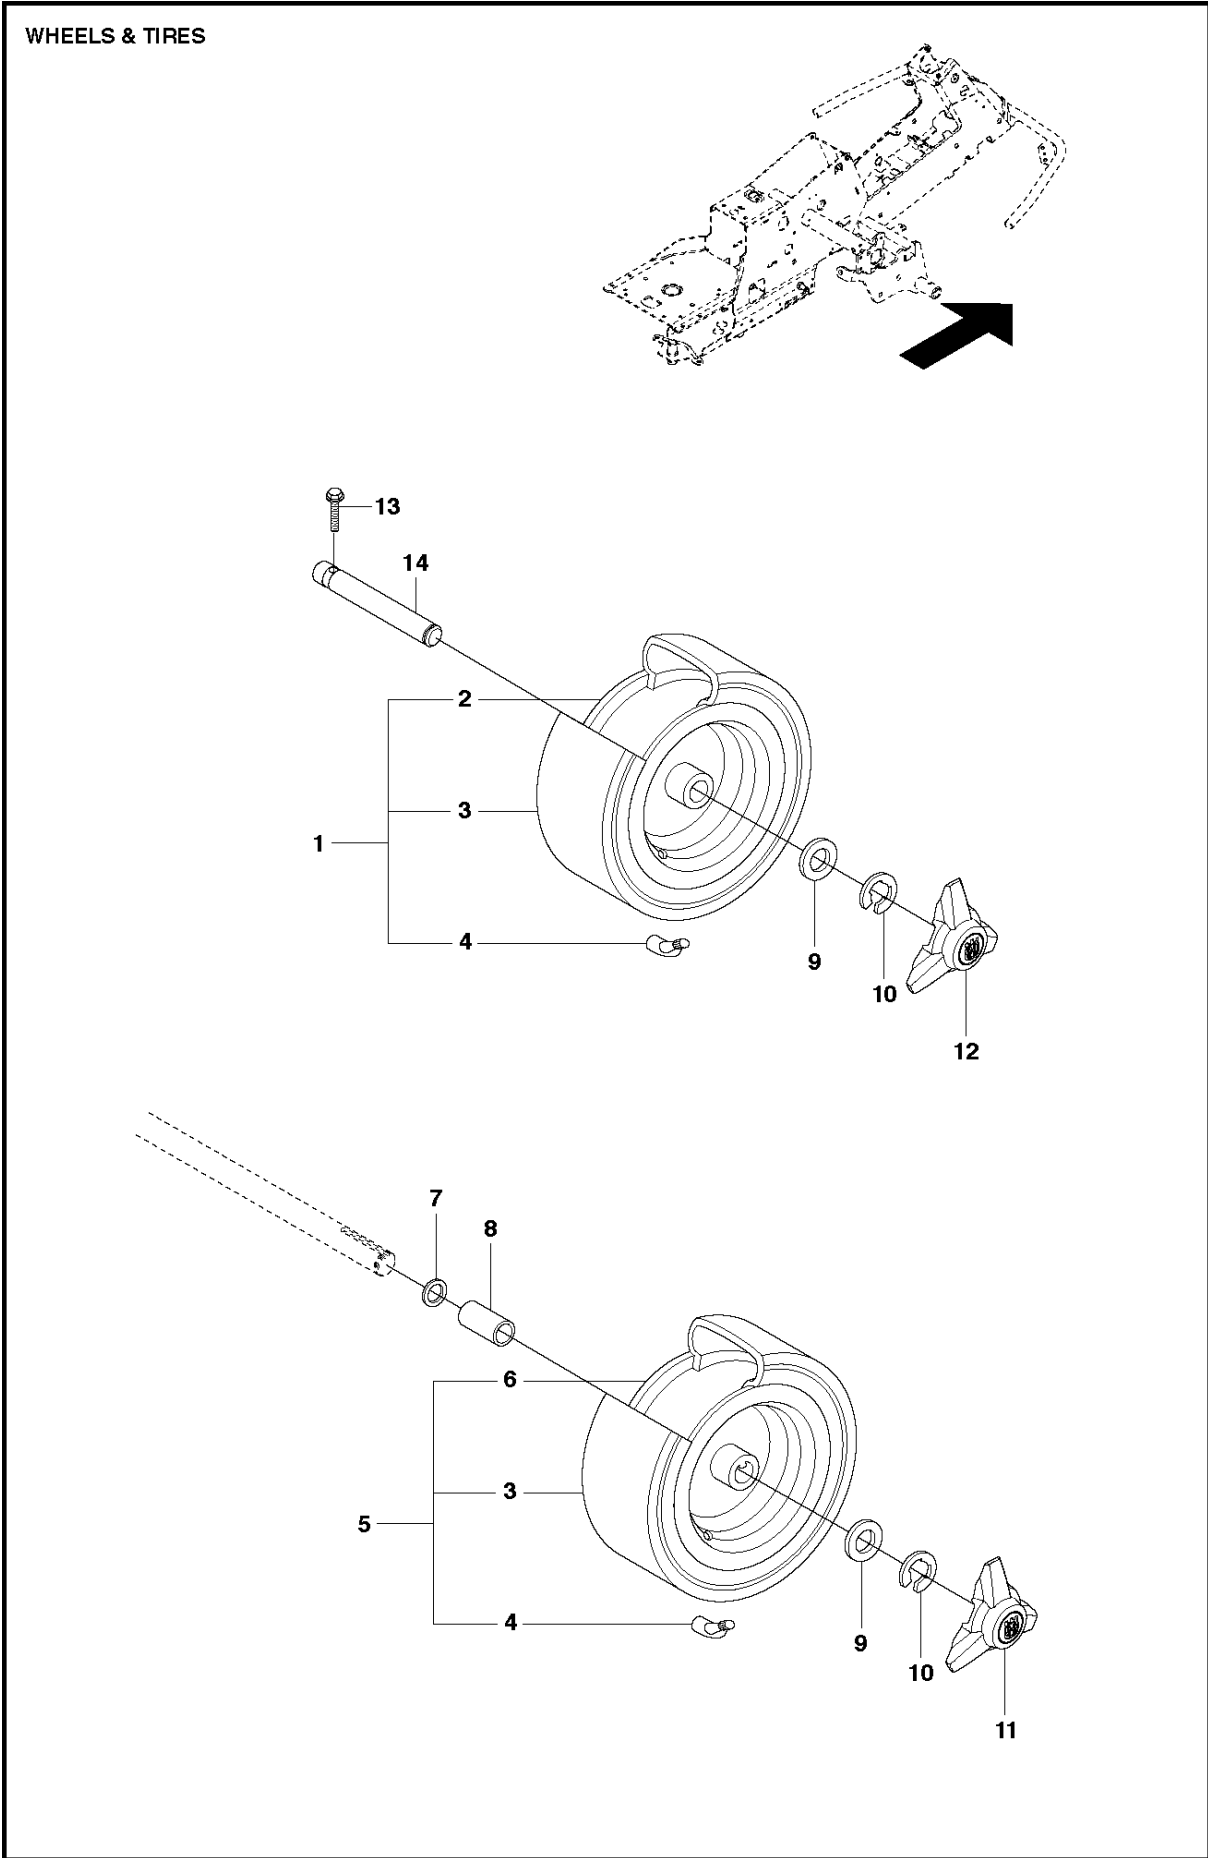

WHEELS & TIRES

R214 TC

Ref	Part No	Description	Remark	QTY	KIT
1	523 01 22-02	WHEEL		2	
2	523 03 45-01	RIM		1	1
3	523 03 46-02	TIRE		1	1, 5
4	523 03 47-01	VALVE		1	1, 5
5	535 46 00-01	TYRE		2	
6	523 03 48-01	RIM		1	5
7	506 50 48-05	WASHER		4	
8	506 59 62-03	SPACING SLEEVE		2	
9	506 50 48-03	WASHER		2	
10	506 89 90-01	E-CLIP		4	
11	544 35 35-01	HUB CAP		2	
12	544 35 35-02	HUB CAP		2	
13	725 24 59-61	SCREW EHHFT		2	
14	535 47 08-01	WHEEL AXLE		2