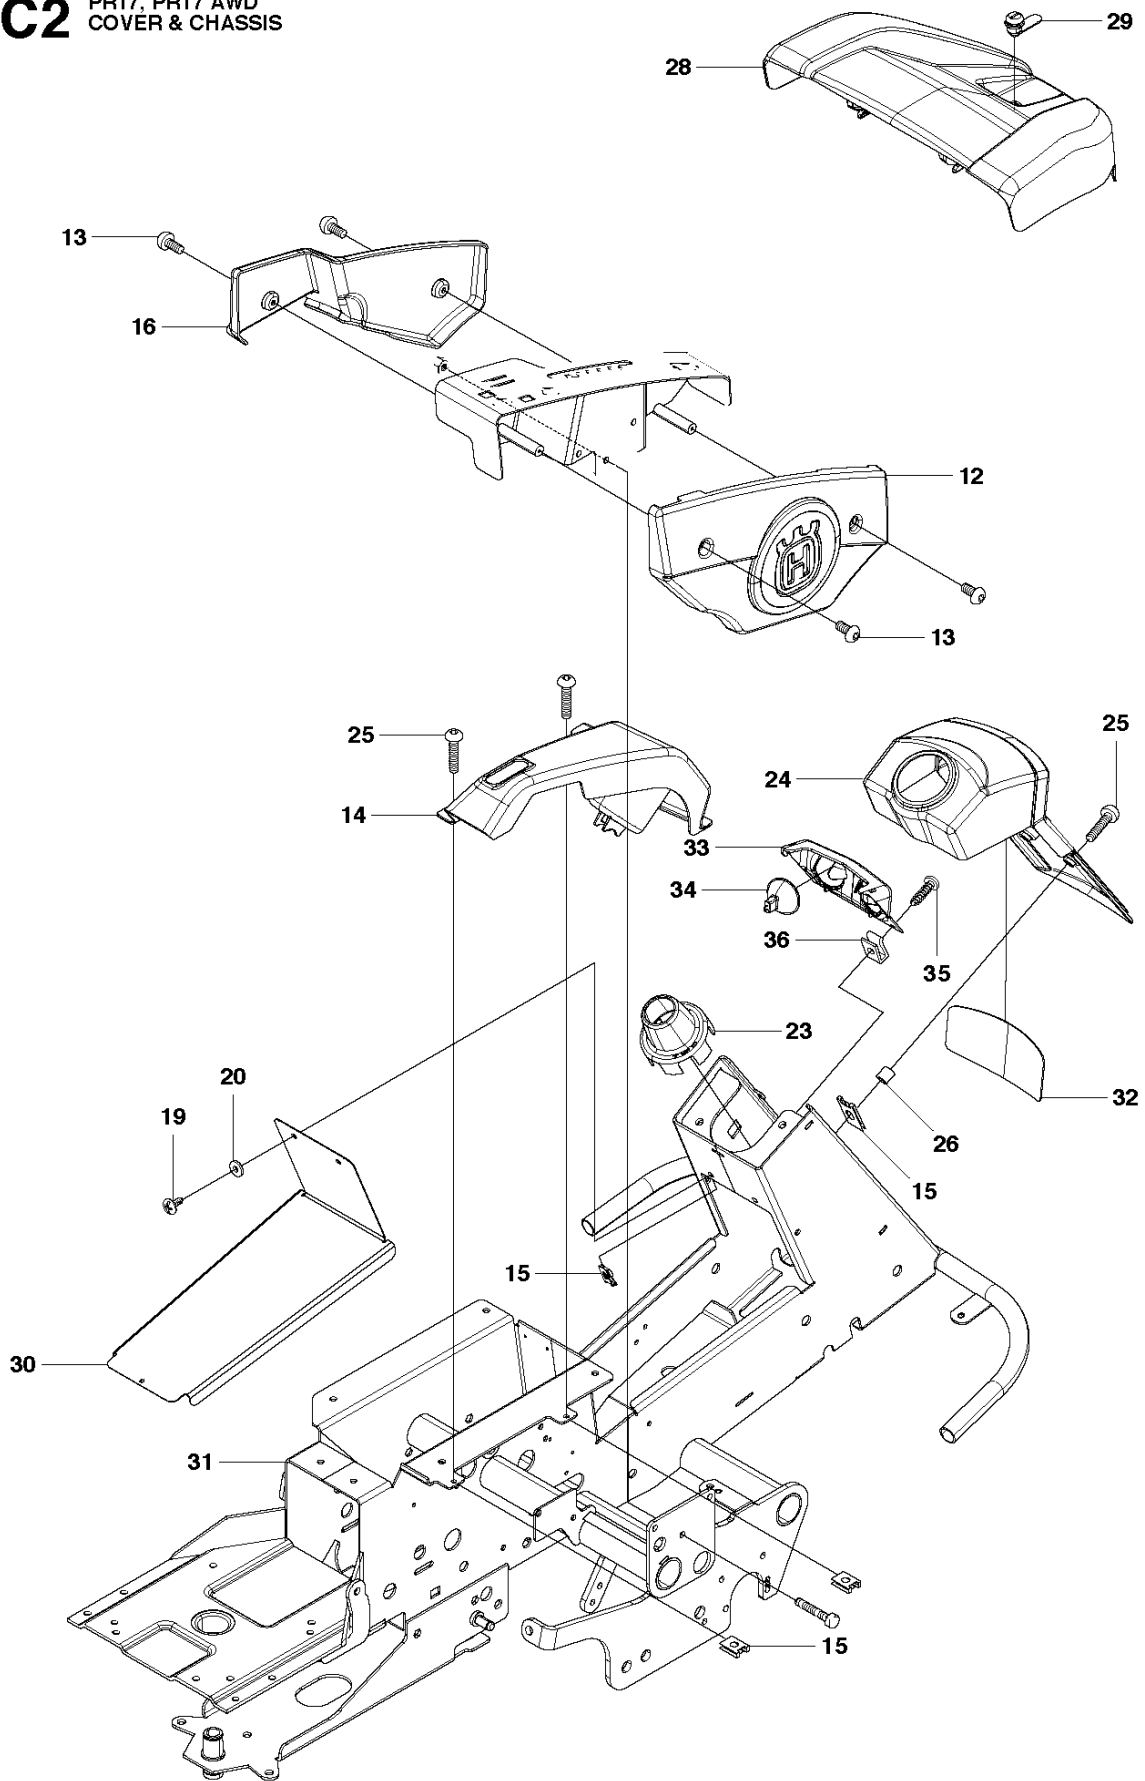

C2 PR17, PR17 AWD
COVER & CHASSIS

COVER

PR17 AWD, 966772701, 2012-02

Ref	Part No	Description	Remark	QTY KIT
12	502 63 74-01	CONTROL COVER		1
13	535 42 58-01	SCREW IHANM		4
14	502 63 76-01	CONTROL COVER		1
15	535 42 91-01	SPRING NUT		6
16	535 44 64-01	CONTROL CAP INNER		1
19	506 98 26-01	SCREW		6
20	506 55 97-01	WASHER		8
24	535 45 97-01	COVER		1
25	535 42 58-02	SCREW IHANM		4
26	535 46 29-01	SPACER		2
28	504 70 24-01	UNIT COVER		1
29	525 39 05-01	LOCK		1
30	535 42 15-01	LOCK GOLVTUNNEL		1
31	578 77 84-02	CHASSIS		1
32	535 44 71-01	LAMP CHIMNEY		1
33	535 44 67-01	HOUSING		1
34	535 44 68-01	LAMP		2
35	535 41 56-19	SCREW		2
36	506 89 20-01	SPEED NUT		2
23	535 46 05-01	SEALING		1