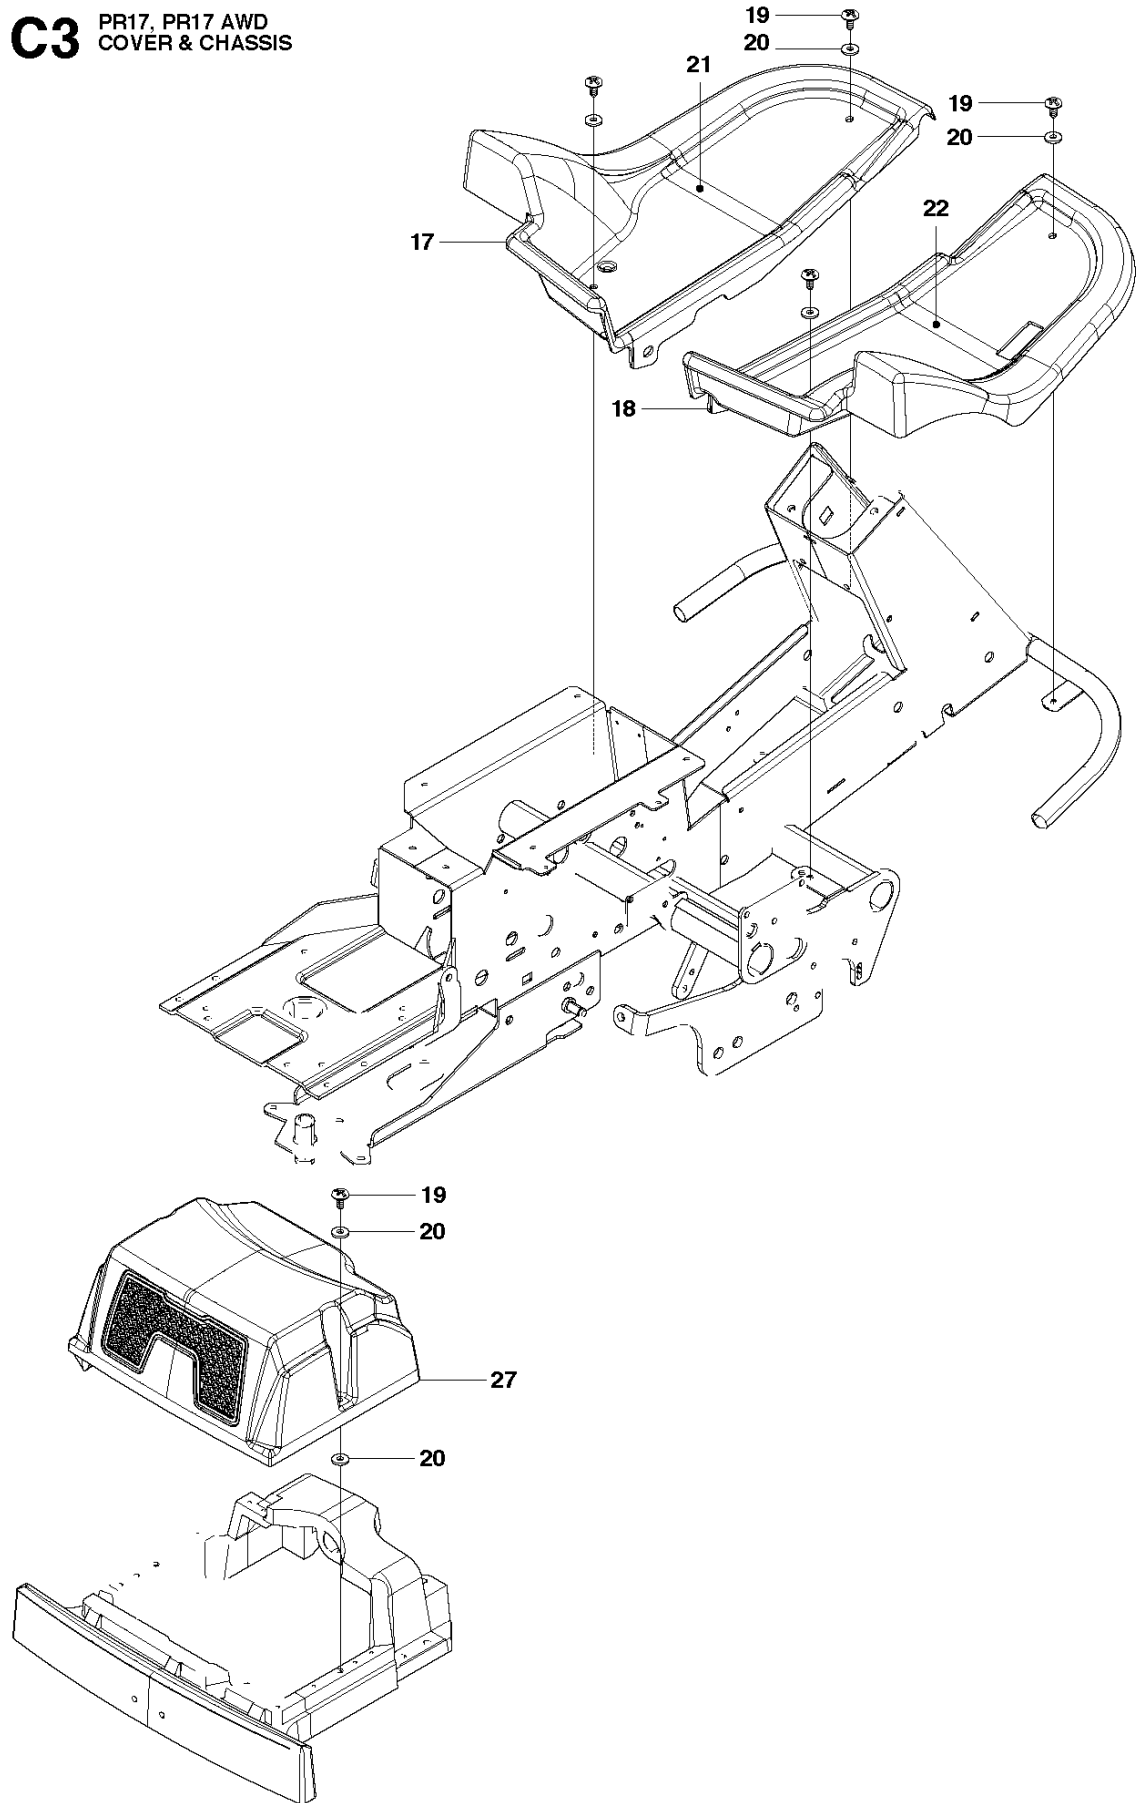

C3 PR17, PR17 AWD
COVER & CHASSIS

COVER

PR17 AWD, 966772701, 2012-02

Ref	Part No	Description	Remark	QTY KIT
17	535 44 57-02	FLYGEL VÄNSTER		1
18	535 44 58-02	FLYGEL HÖGER		1
19	506 98 26-01	SCREW		6
20	506 55 97-01	WASHER		8
21	535 44 59-01	PEDISTAL MAT		1
22	535 44 59-02	PEDISTAL MAT		1
27	574 88 61-01	COVER		1