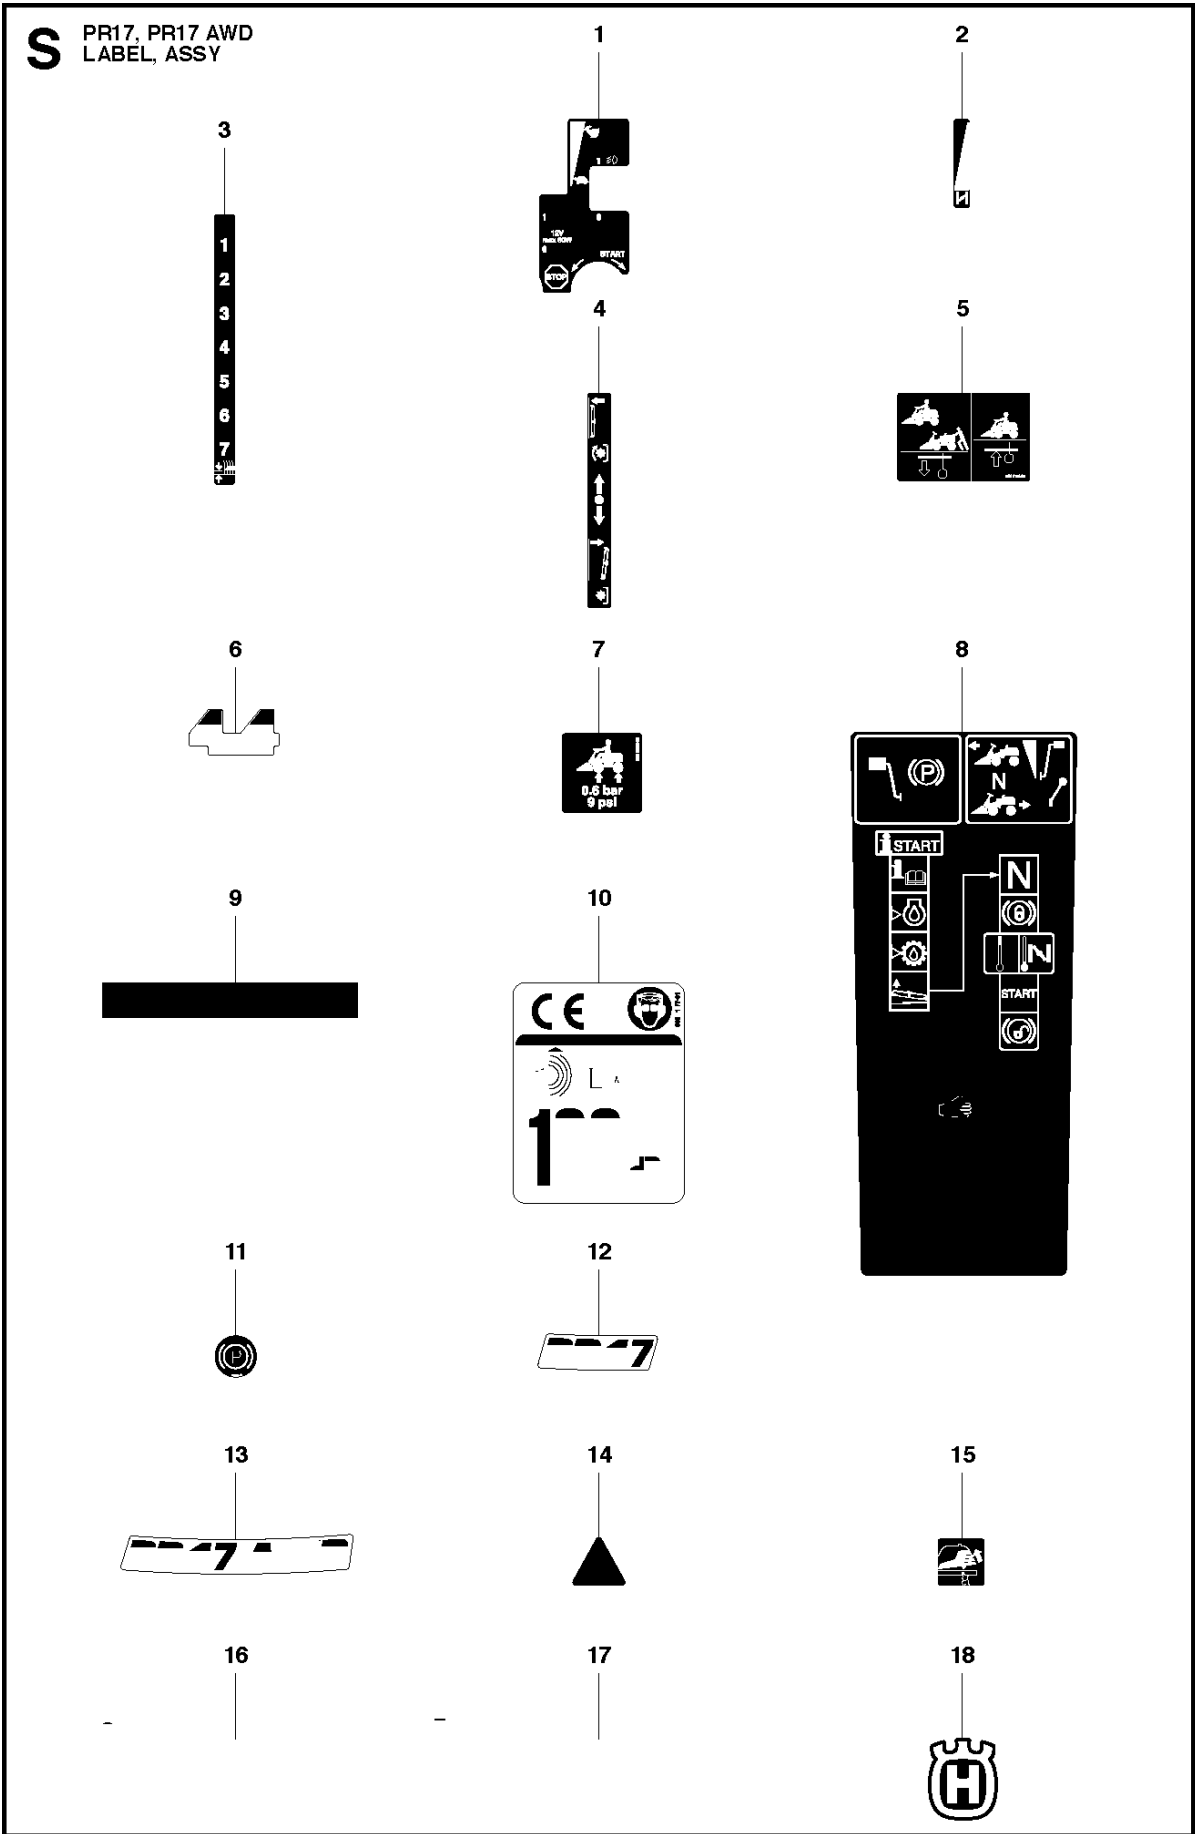

Ref	Part No	Description	Remark	QTY KIT
1	535 47 67-01	CONTROL LABEL		1
2	506 89 33-01	DECAL		1
3	506 89 34-01	DECAL		1
4	506 89 35-01	DECAL		1
5	544 21 14-01	LABEL		2
5	544 21 14-01	LABEL		1
6	544 83 35-01	LABEL		2
7	506 96 83-01	DECAL		1
8	506 94 48-01	LABEL		1
9	535 41 31-01	LABEL		1
10	505 21 77-01	LABEL		1
11	506 58 45-01	LABEL		1
12	505 51 45-01	LABEL		1
13	505 51 44-01	LABEL		1
14	505 51 66-01	LABEL		1
15	505 51 67-01	LABEL		2
16	544 39 11-02	LABEL		1
17	544 39 11-01	LABEL		2
18	535 45 87-02	LABEL		1