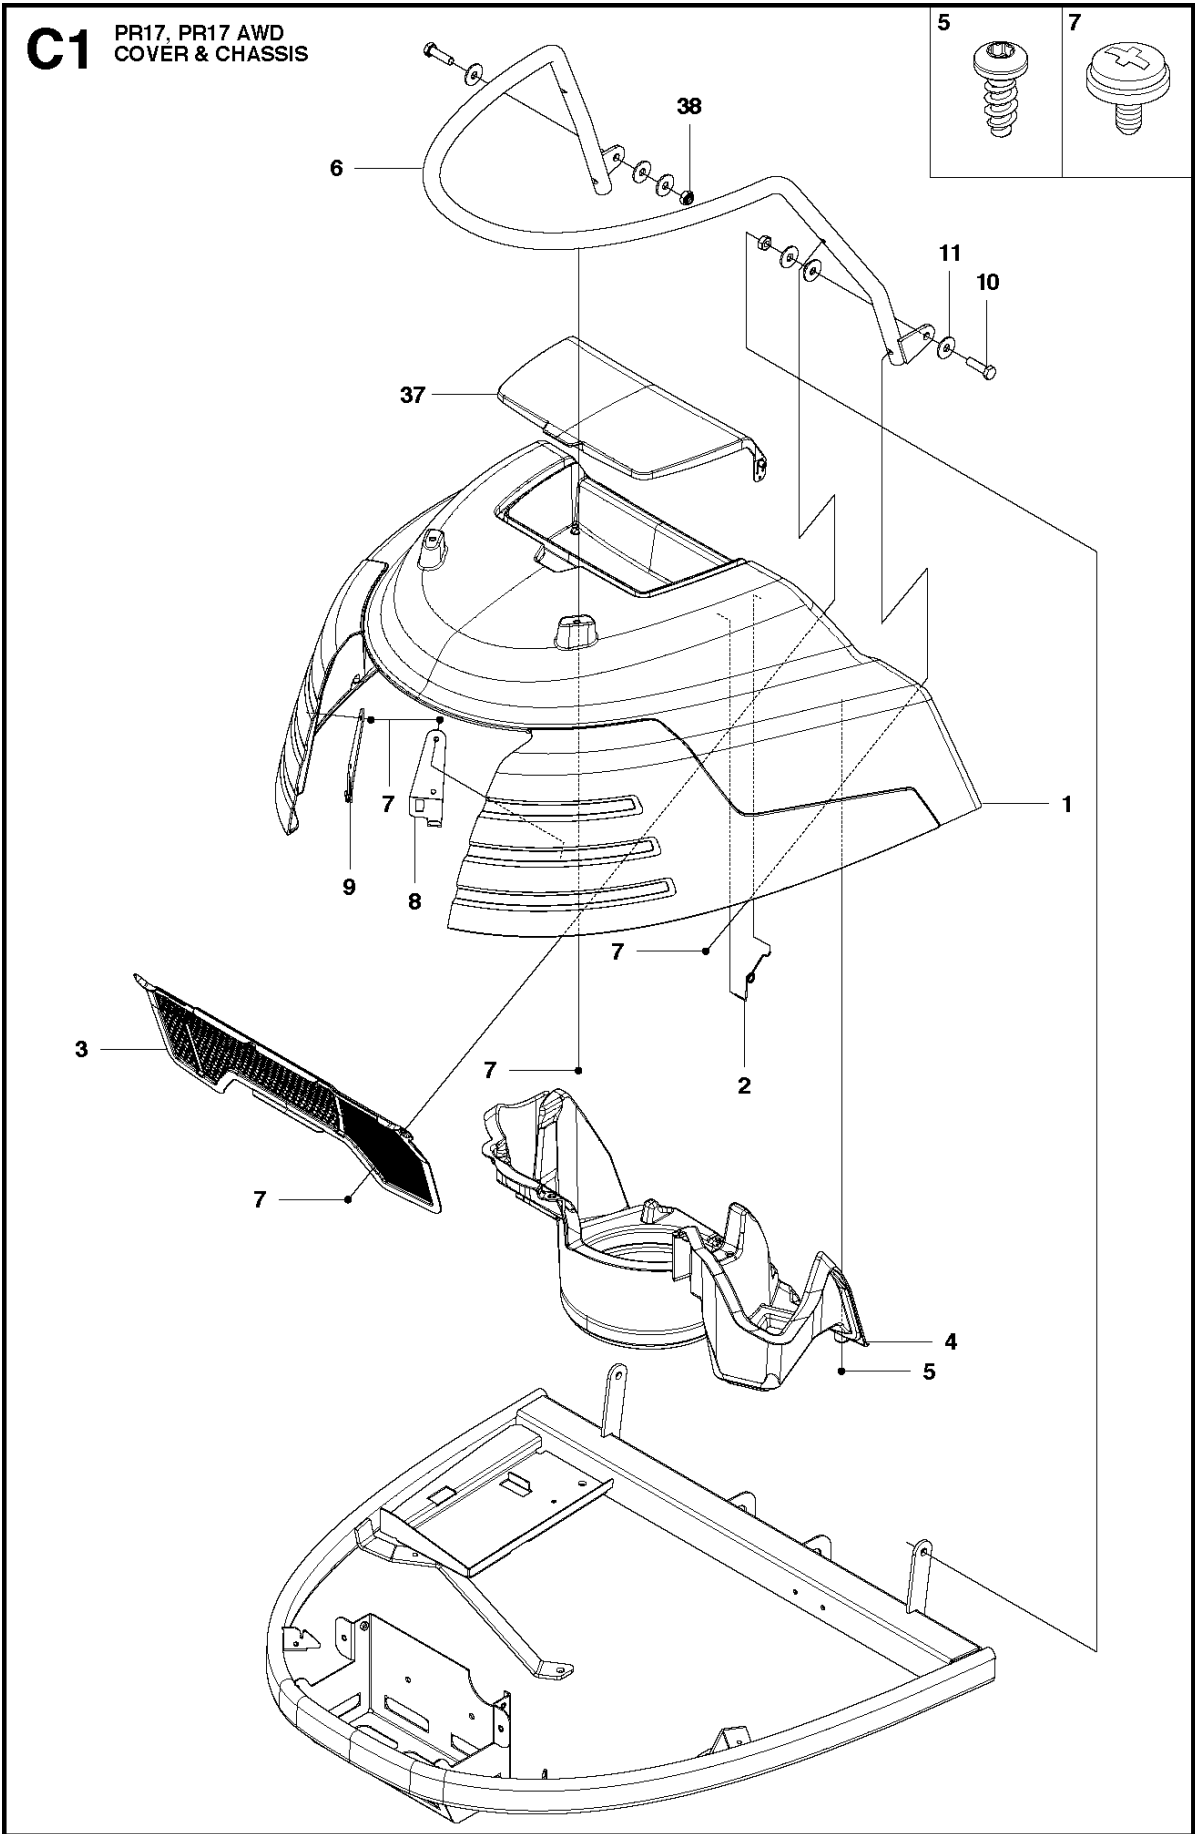

COVER

PR17 AWD, 966772701, 2012-02

Ref	Part No	Description	Remark	QTY KIT
1	502 62 55-01	ENGINE HOOD ASSY		1
2	504 12 41-01	SPRING		2
3	502 48 22-01	GRID		1
4	504 10 19-01	AIR CONDUCTOR		1
5	504 61 09-01	SCREW ITPANT		5
6	502 49 46-01	LOAD CARRIER		1
7	544 40 05-01	SCREW		10
8	504 61 39-01	GUIDE PLATE		1
9	504 61 39-02	GUIDE PLATE		1
10	725 24 97-51	SCREW		2
11	734 11 74-60	WASHER		6
37	504 10 14-01	LID		1
38	732 21 20-51	NUT		2