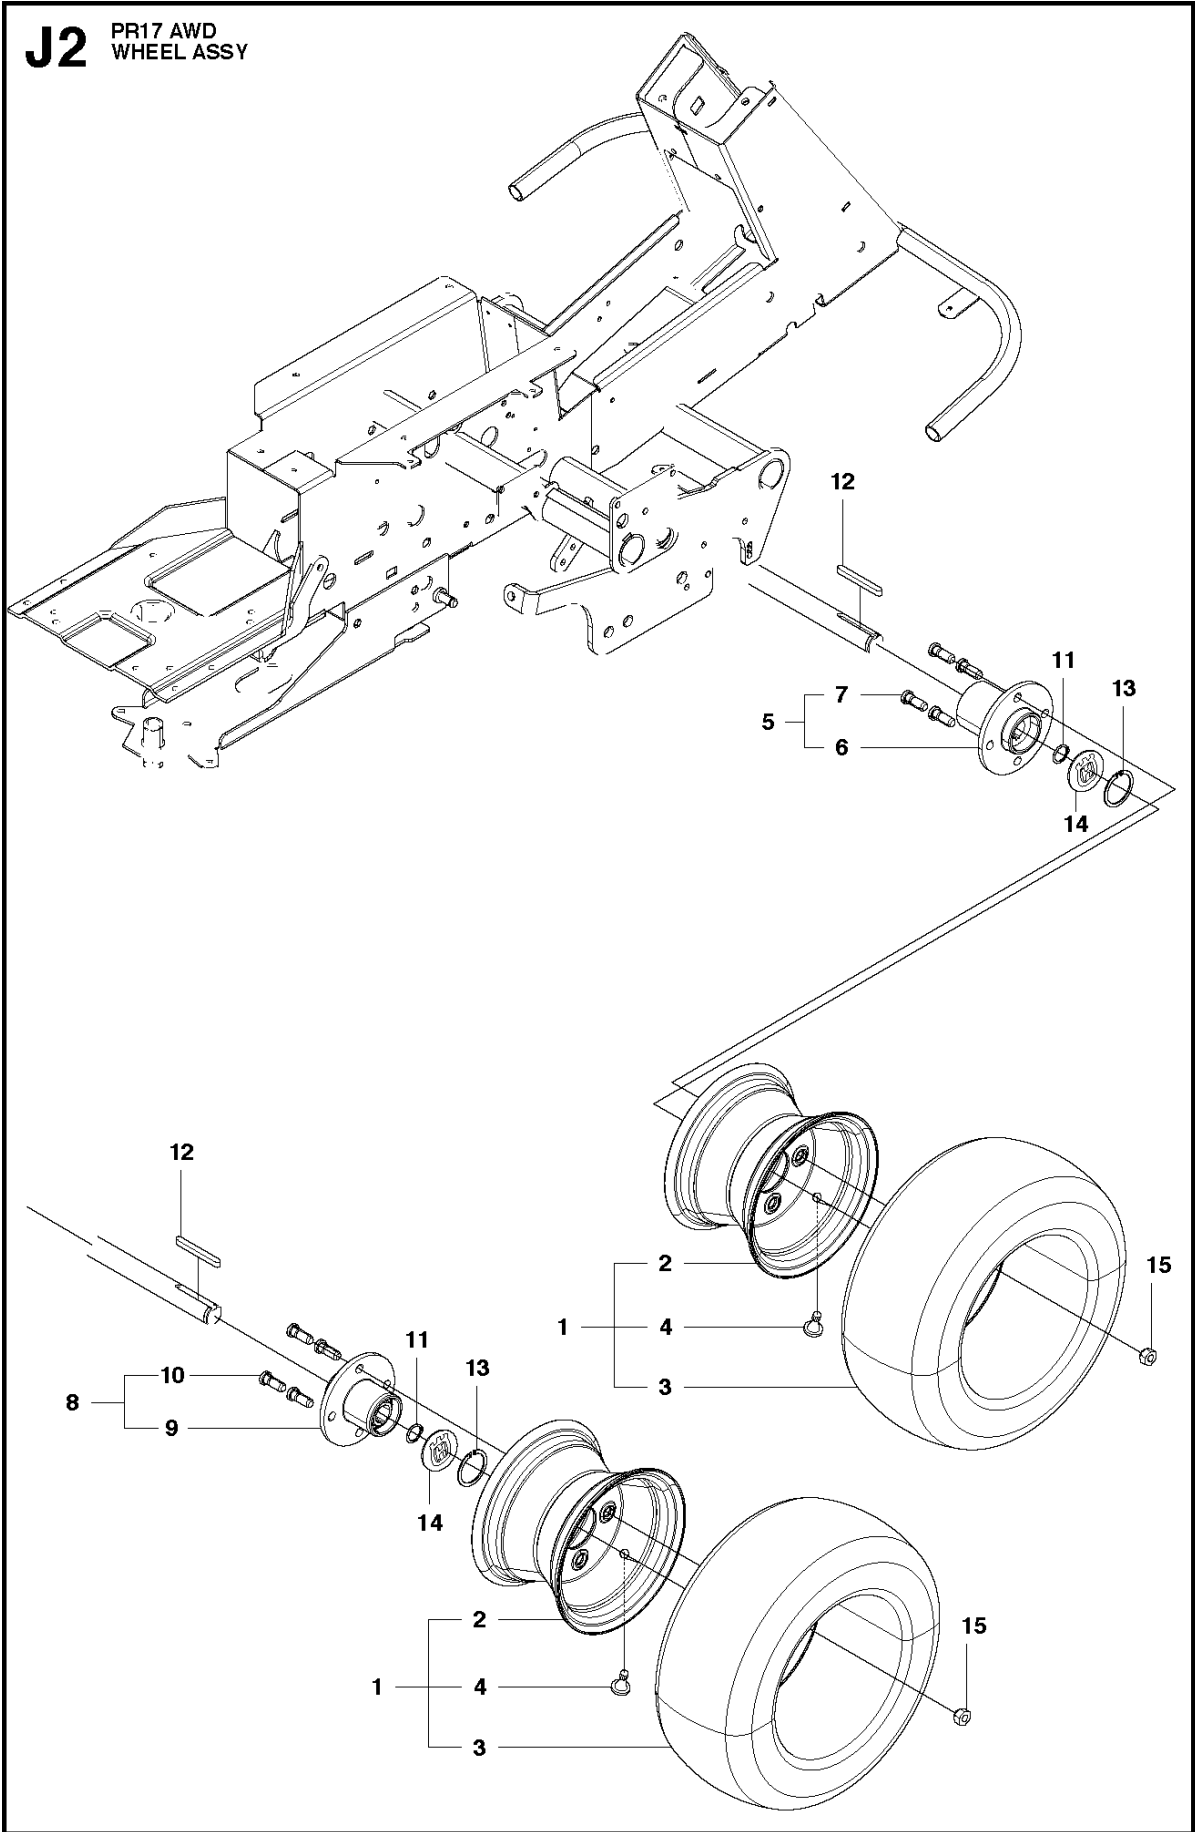

J2 PR17 AWD
WHEEL ASSY

WHEELS & TIRES

PR17 AWD, 966772701, 2012-02

Ref	Part No	Description	Remark	QTY	KIT
1	504 63 00-01	WHEEL ASSY		4	
2	506 86 78-01	RIM		1	1
3	535 46 00-01	TYRE		1	1
4	506 57 43-01	VALVE ASSY		1	1
5	577 57 30-01	HUB ASSY		2	
6	577 57 29-01	HUB		1	5
7	506 89 02-01	BOLT		4	5
8	577 57 35-01	HUB ASSY		2	
9	577 57 33-01	HUB		1	8
10	506 89 02-01	BOLT		4	8
11	574 45 88-01	CIRCLIP		4	
12	506 55 59-01	WEDGE		4	
13	735 31 41-10	CIRCLIP		4	
14	577 59 15-01	COVER WASHER		4	
15	506 86 50-01	WHEEL NUT		16