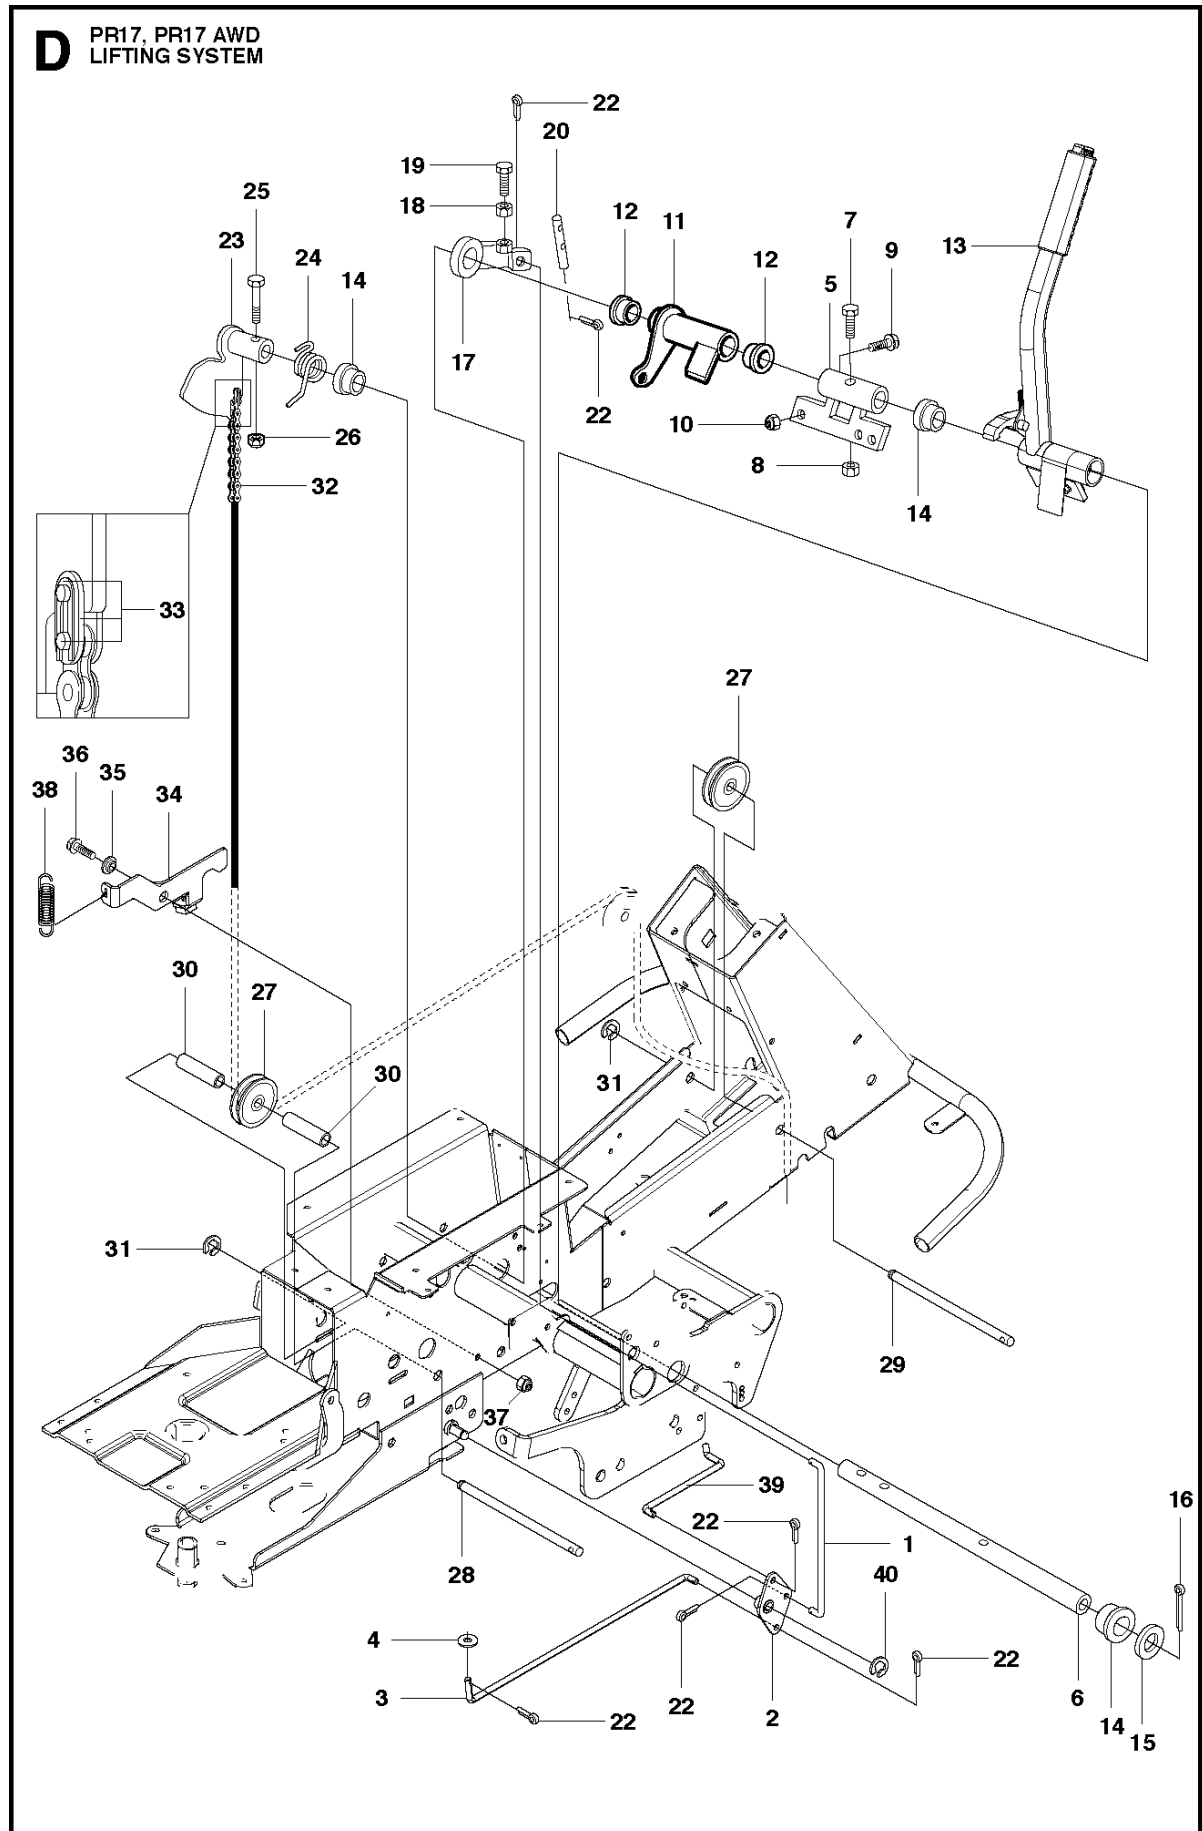

MOWER LIFT / DECK LIFT

PR17 AWD, 966772701, 2012-02

Ref	Part No	Description	Remark	QTY KIT
1	506 66 59-01	CLUTCH ROD FRONT		1
2	504 63 67-01	LINK		1
3	535 44 47-03	CLUTCH ROD REAR		1
4	734 11 64-41	WASHER		1
5	506 95 11-01	DRIVER ASSY		1
6	506 96 80-01	SHAFT		1
7	725 25 44-51	SCREW EHHM		1
8	732 25 22-01	HEXAGON LOCKING NUT		1
9	725 24 53-51	SCREW EHHM		2
10	731 23 18-01	HEXAGON NUT		2
11	506 95 14-01	ACTUATOR		1
12	506 55 65-01	BEARING		2
13	504 90 79-01	LIFTING LEVER ASSY		1
14	506 55 65-01	BEARING		3
15	506 51 57-01	WASHER		1
16	721 62 01-01	SPLIT PIN		1
17	506 78 43-01	LINK ASSY		1
18	731 23 20-51	HEXAGON NUT		1
19	725 24 97-51	SCREW		1
20	525 40 66-01	PEN		1
22	721 61 83-01	SPLIT PIN		6
23	506 94 05-01	LIFTING ARM		1
24	506 81 70-01	SPRING		1
25	725 25 44-71	SCREW EHHM		1
26	732 25 22-01	HEXAGON LOCKING NUT		1
27	506 90 56-01	OFFSET PULLEY		2
28	506 90 57-01	SHAFT		1
29	506 90 57-02	SHAFT		1
30	506 90 58-01	TUBE SLEEVE		2
31	735 31 18-20	E-CLIP		2
32	506 55 46-08	CHAIN		1
33	506 55 47-01	LINKAGE		1
34	504 62 87-02	BRAKE LEVER		1
35	506 91 87-02	WASHER		1
36	506 57 01-05	SCREW EHHFM		1
37	732 21 18-01	LOCK NUT		1
38	506 54 25-01	SPRING		1
39	504 63 68-01	ROD		1
40	735 31 14-20	E-CLIP		1