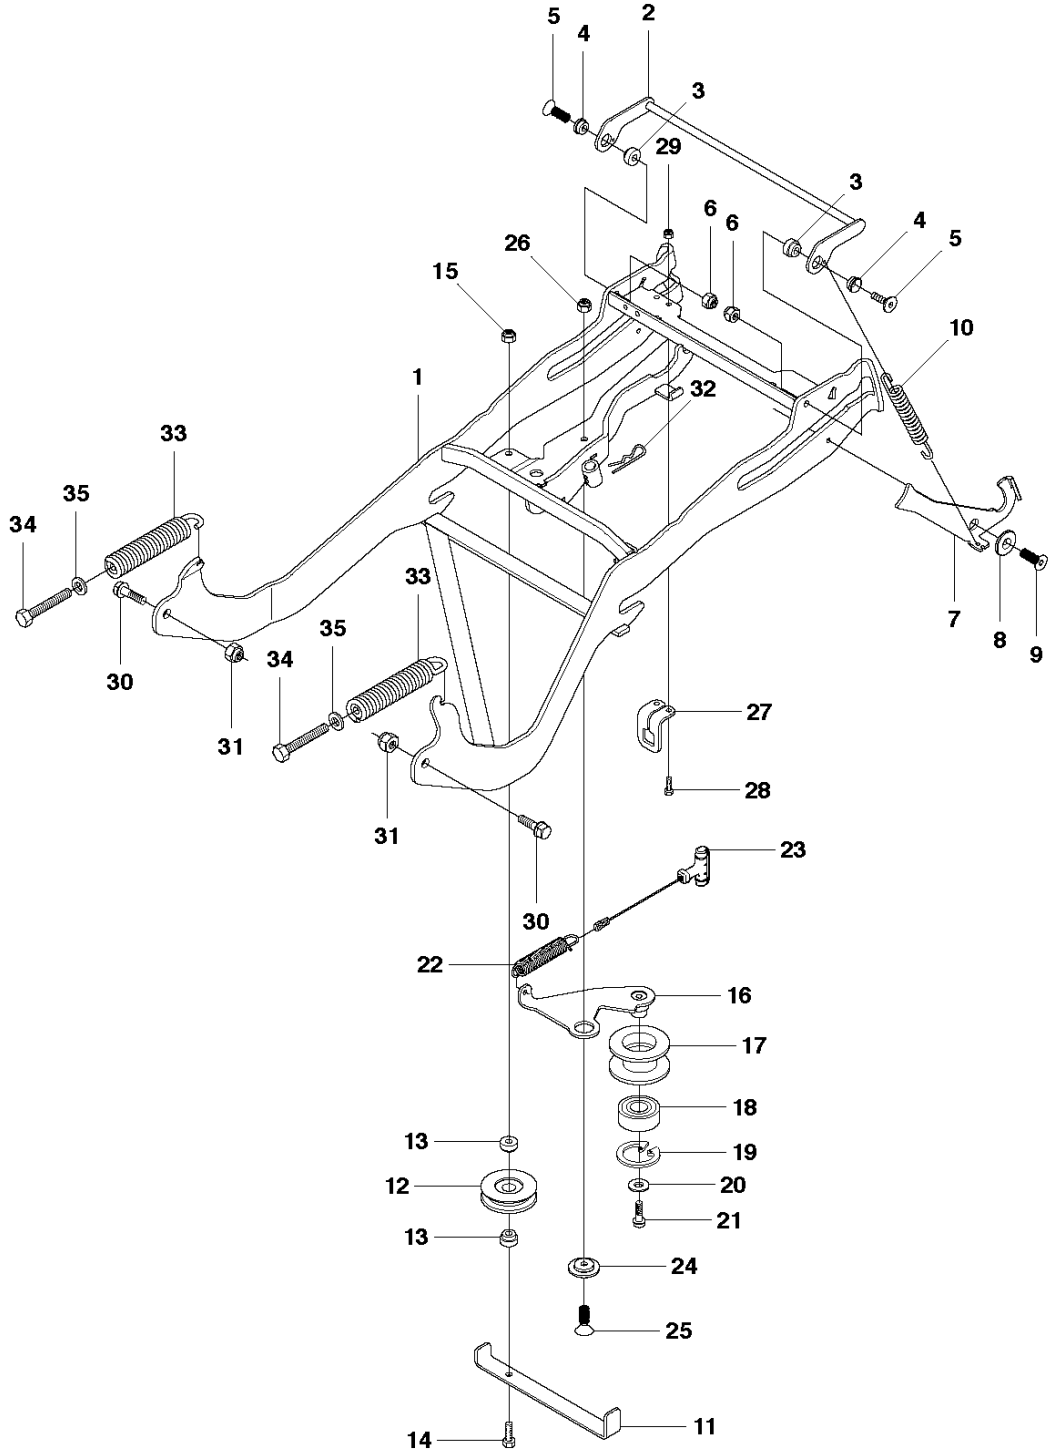

R PR17, PR17 AWD
EQUIPMENT FRAME ASSY

FRAME

PR17 AWD, 966772701, 2012-02

Ref	Part No	Description	Remark	QTY KIT
1	502 63 78-01	EQUIPMENT FRAME		1
2	504 55 78-01	HOOK		1
3	544 00 34-01	BUSHING		2
4	506 99 33-02	SLEEVE		2
5	725 64 59-01	SCREW IHCSFM		2
6	732 21 18-01	LOCK NUT		2
7	504 55 80-02	LEVER		1
8	506 91 87-01	WASHER		1
9	725 64 48-01	SCREW IHCSFM		1
10	506 53 56-03	DRAW SPRING		1
11	504 62 16-01	BELT GUIDE		1
12	544 00 46-01	PULLEY ASSY		1
13	544 00 34-01	BUSHING		2
14	725 24 60-51	SCREW EHHM		1
15	732 21 18-01	LOCK NUT		1
16	504 62 19-01	BELT TENSIONER		1
17	506 92 89-01	PULLEY		1
18	738 21 04-04	BALL BEARING		1
19	735 31 38-10	CIRCLIP		1
20	734 11 64-41	WASHER		1
21	506 55 83-02	SCREW EHHFT		1
22	504 62 24-01	SPRING		1
23	504 62 21-01	HANDLE ASSY		1
24	505 45 17-01	WASHER		1
25	725 64 53-01	SCREW IHCSFM		1
26	732 21 18-01	LOCK NUT		1
27	504 62 17-01	GUIDE		1
28	725 23 68-71	SCREW EHHM		2
29	732 21 16-01	LOCK NUT		2
30	506 89 58-01	COLLAR SCREW		2
31	732 25 22-01	HEXAGON LOCKING NUT		2
32	506 96 66-01	HAIR PIN COTTER		1
33	505 41 87-01	SPRING		2
34	725 25 15-71	SCREW EHHM		2
35	734 11 72-01	WASHER		2