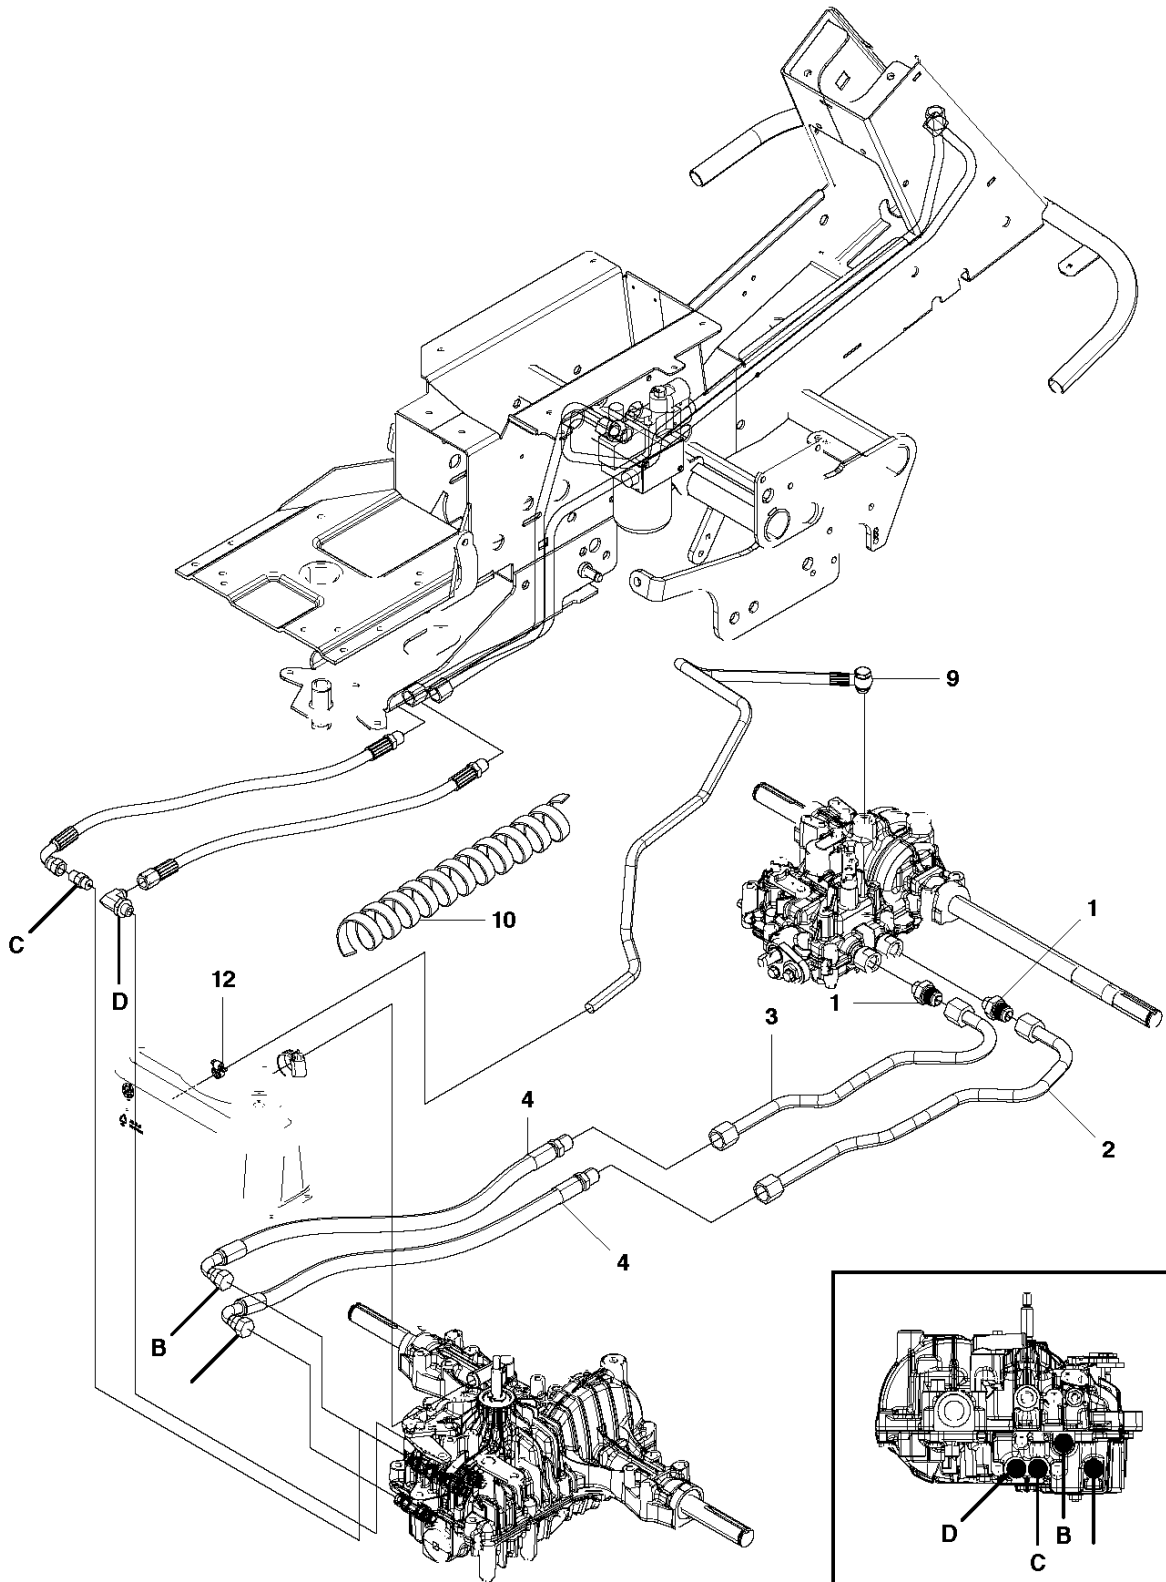

Q1 PR17 AWD
HYDRAULICS

HYDRAULICS

PR17 AWD, 966772701, 2012-02

Ref	Part No	Description	Remark	QTY KIT
1	535 42 68-06	PIPE FITTING		2
2	544 83 33-01	HYDRAULIC PIPE		1
3	544 83 34-01	HYDRAULIC PIPE		1
4	544 45 64-01	HYDRAULIC HOSE		2
9	574 53 11-02	HYDRAULIC HOSE		1
10	544 02 66-07	HOSE GUARD		1
12	505 13 11-01	HOSE CLAMP		1