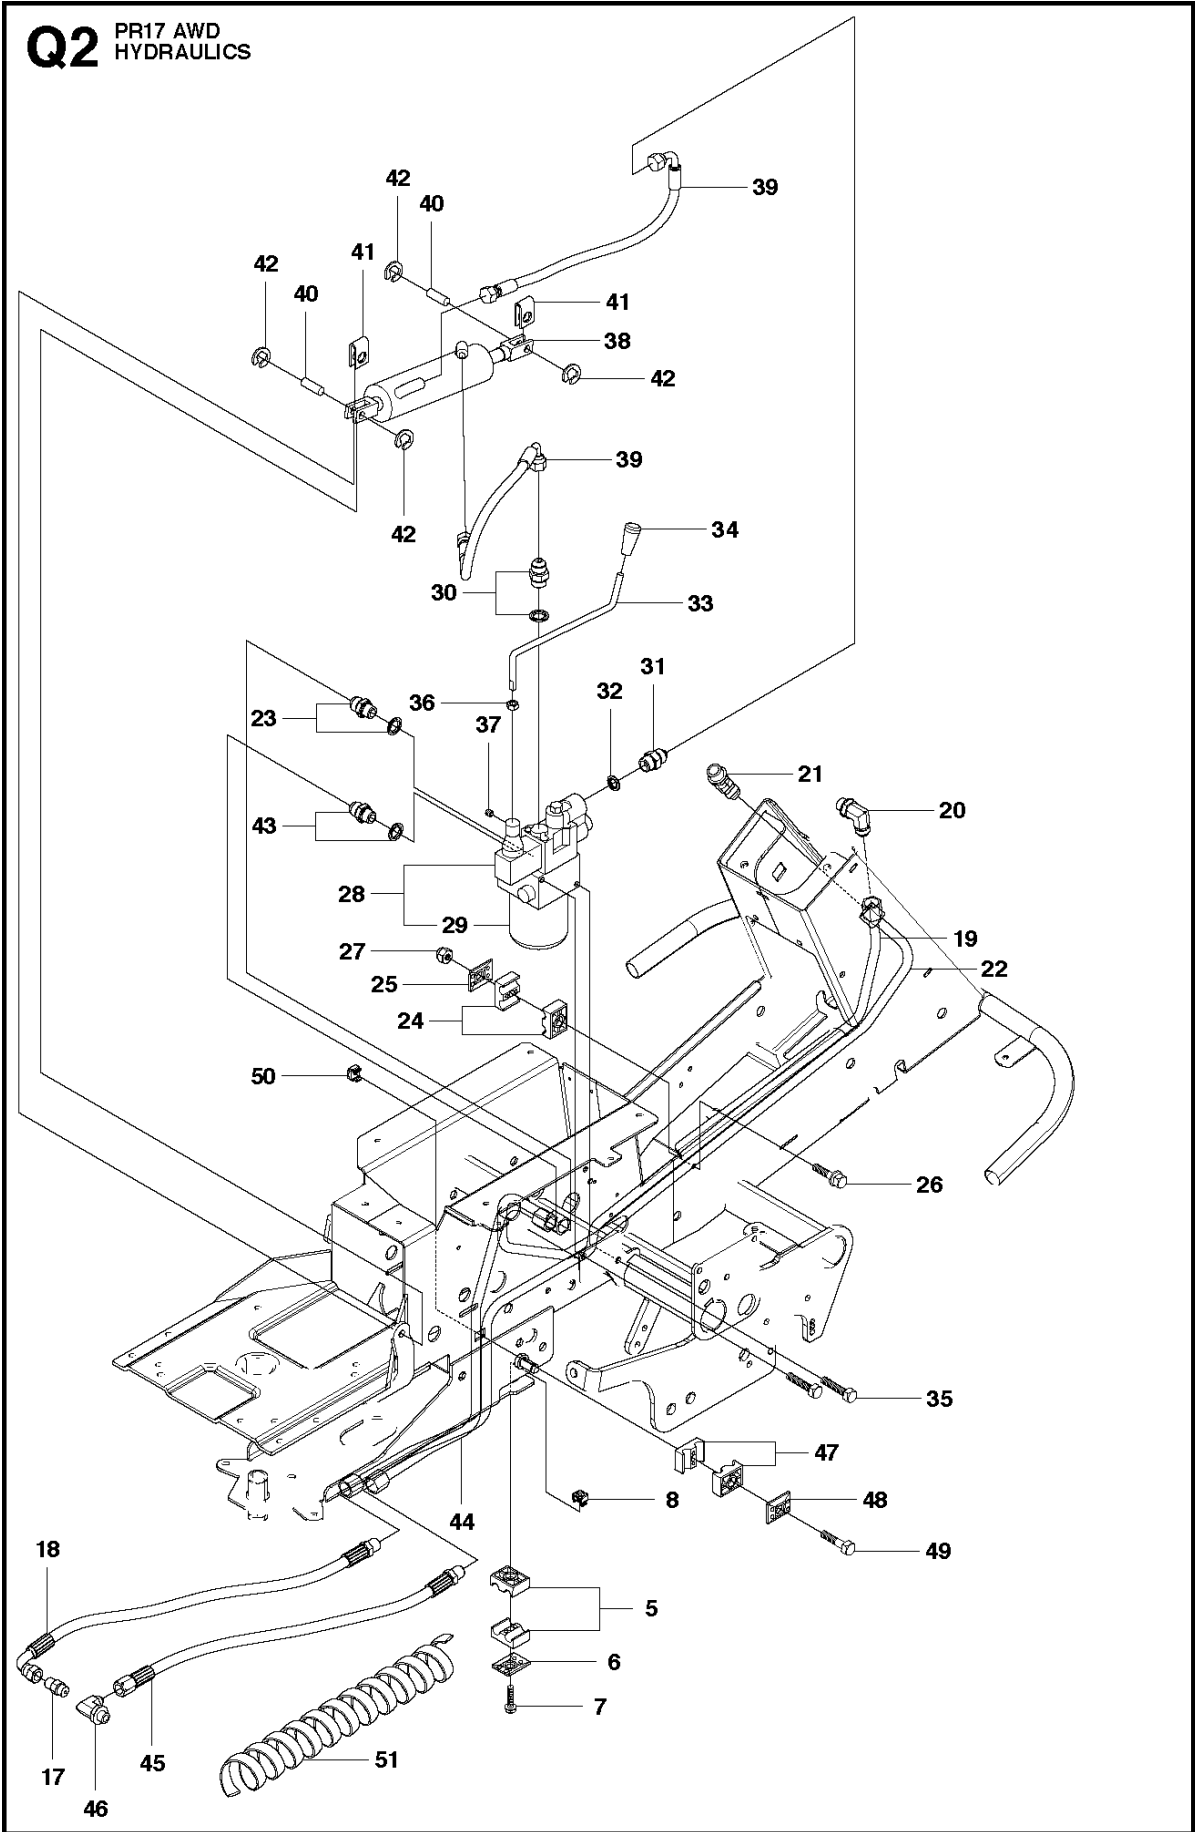

HYDRAULICS

PR17 AWD, 966772701, 2012-02

Ref	Part No	Description	Remark	QTY KIT
5	544 37 33-02	PIPE CLAMP		1
6	544 37 38-02	COVER PLATE		1
7	506 57 01-07	SCREW EHHFM		1
8	544 81 17-01	CAGE NUT		1
17	535 42 65-01	PIPE FITTING		1
18	535 45 03-01	HYDRAULIC HOSE		1
19	504 21 03-01	HYDRAULIC PIPE		1
20	535 43 73-01	PIPE FITTING		1
21	535 42 69-01	PIPE FITTING		1
22	504 20 99-01	HYDRAULIC PIPE		1
23	535 42 68-01	PIPE FITTING		1
24	544 37 33-03	PIPE CLAMP		1
25	535 43 85-01	COVER WASHER		1
26	535 47 52-45	SCREW EHHFM		1
27	732 21 16-01	LOCK NUT		1
28	522 53 56-01	FILTER UNIT		1
29	535 42 75-02	FILTER		1
30	535 43 70-01	PIPE FITTING		1
31	535 43 71-01	PIPE FITTING		1
32	535 43 72-01	WASHER		1
33	505 44 00-01	LIFTING LEVER		1
34	535 43 82-01	KNOB		1
35	725 24 49-71	SCREW EHHM		2
36	731 23 18-01	HEXAGON NUT		1
37	728 84 43-05	SCREW IHSETM		1
38	535 42 72-01	CYLINDER ASSY		1
39	535 42 71-03	HYDRAULIC HOSE		2
40	535 43 76-01	LOCKING PIN		2
41	535 45 66-01	U-PLÅT		2
42	735 31 12-00	CIRCLIP		4
43	535 42 68-01	PIPE FITTING		1
44	504 21 04-01	HYDRAULIC PIPE		1
45	575 79 08-01	HYDRAULIC HOSE		1
46	535 42 66-01	PIPE FITTING		1
47	544 37 33-03	PIPE CLAMP		1
48	535 43 85-01	COVER WASHER		1
49	535 47 52-45	SCREW EHHFM		1
50	544 81 17-02	CAGE NUT		1
51	544 02 66-03	HOSE GUARD		1