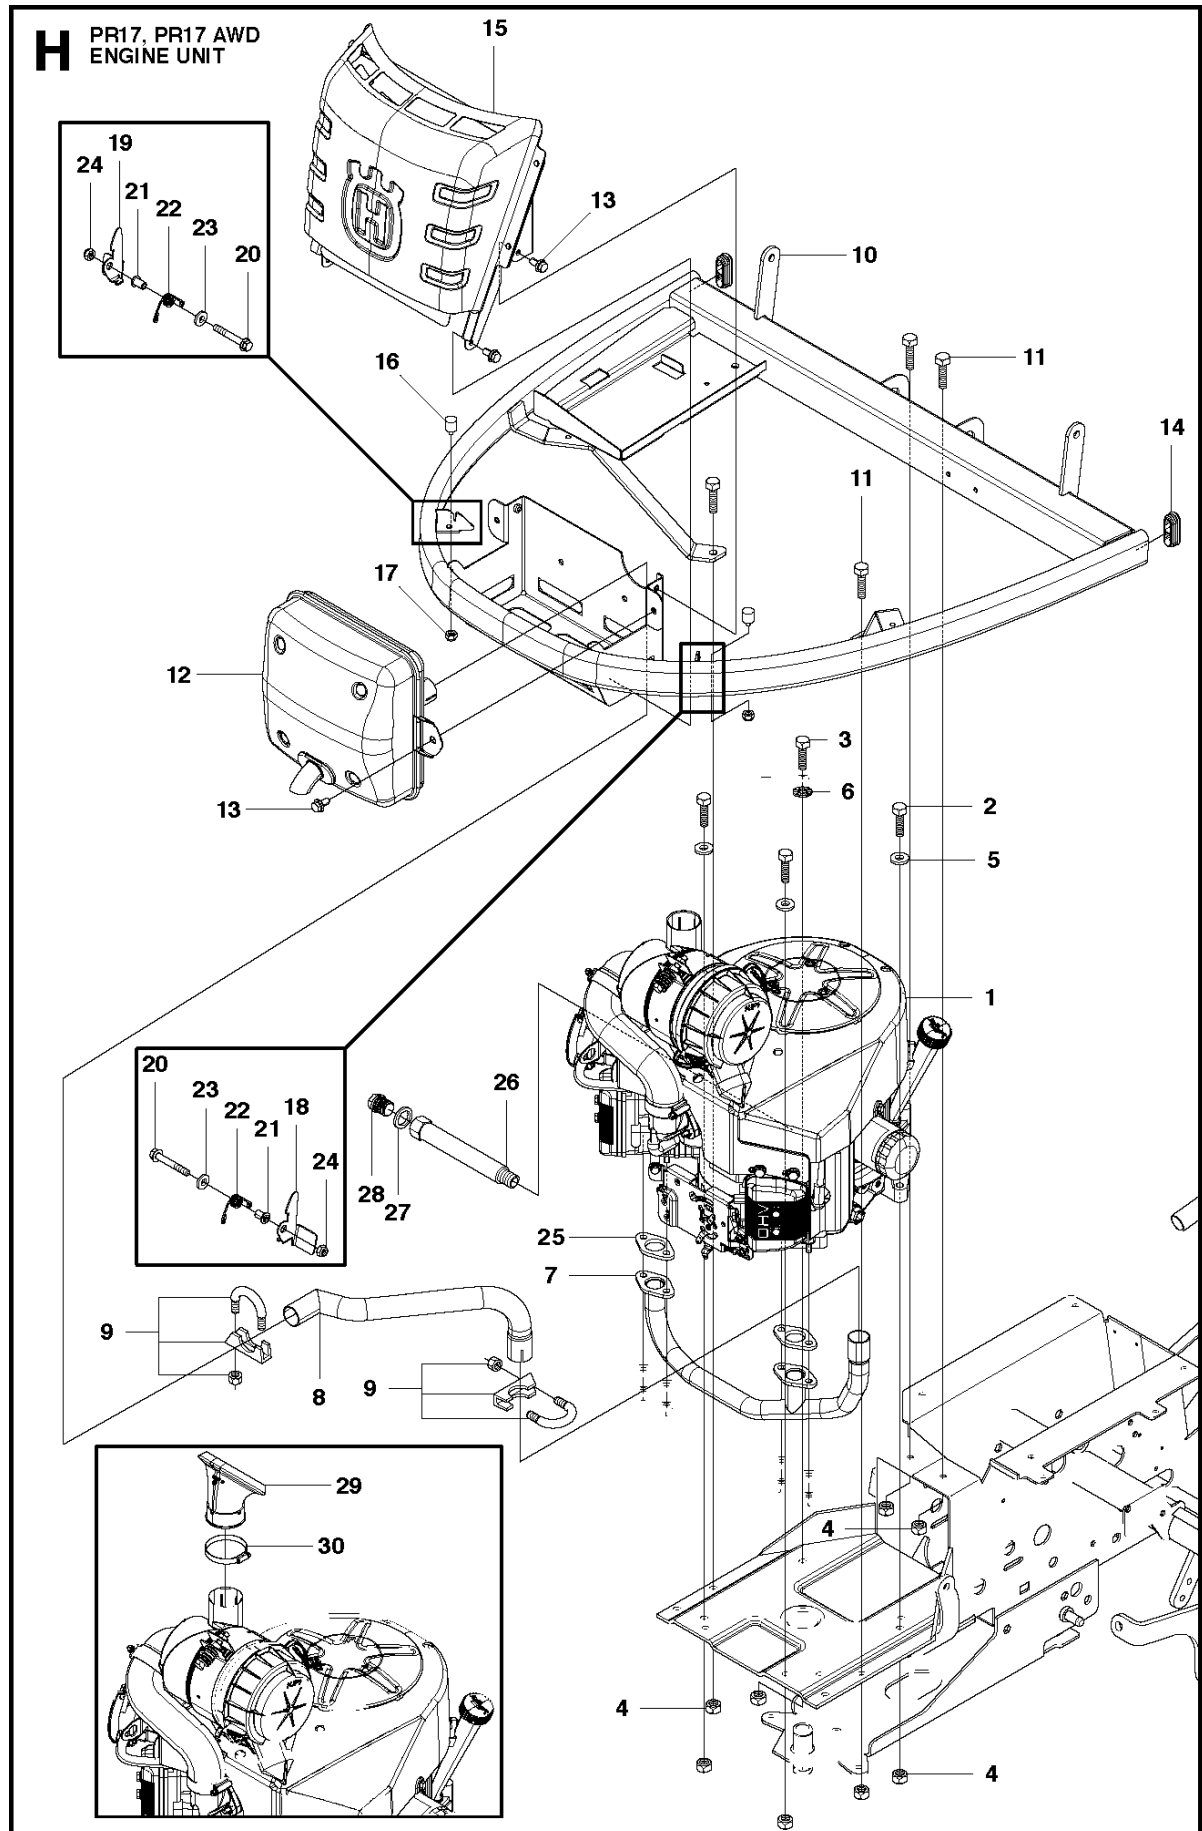

ENGINE

PR17 AWD, 966772701, 2012-02

Ref	Part No	Description	Remark	QTY	KIT
1	502 63 65-01	ENGINE		1	
2	725 24 57-51	SCREW		3	
3	725 24 59-51	SCREW EHHM		1	
4	732 21 18-01	LOCK NUT		8	
5	734 11 64-01	WASHER		3	
6	735 21 64-00	LOCKWASHER		1	
7	502 63 67-01	EXHAUST PIPE		1	
8	502 63 70-01	EXHAUST EXTENDER		1	
9	506 66 84-01	CLAMP ASSY		2	
10	578 86 58-01	ENGINE FRAME		1	
11	725 24 51-71	SCREW EHHM		4	
12	544 39 27-01	MUFFLER ASSY		1	
13	535 47 52-12	SCREW EHHFM		6	
14	504 64 36-01	PLUG		2	
15	505 39 55-01	HEAT PROTECTOR		1	
16	504 63 88-01	DAMPER		2	
17	732 21 14-01	LOCK NUT		2	
18	504 61 34-01	LATCH	RIGHT	1	
19	504 61 34-02	LATCH	LEFT	1	
20	725 23 74-51	SCREW EHHM		2	
21	504 63 84-01	BUSHING		2	
22	504 63 90-01	SPRING		2	
23	734 11 54-41	WASHER		2	
24	732 21 16-01	LOCK NUT		2	
25	535 41 42-36	GASKET		2	1
26	535 41 44-16	JOINT		1	1
27	531 00 11-90	O-RING		1	1
28	535 41 44-60	PLUG		1	1
29	504 54 70-01	BELLOWS		1	
30	544 20 27-03	HOSE CLAMP		1