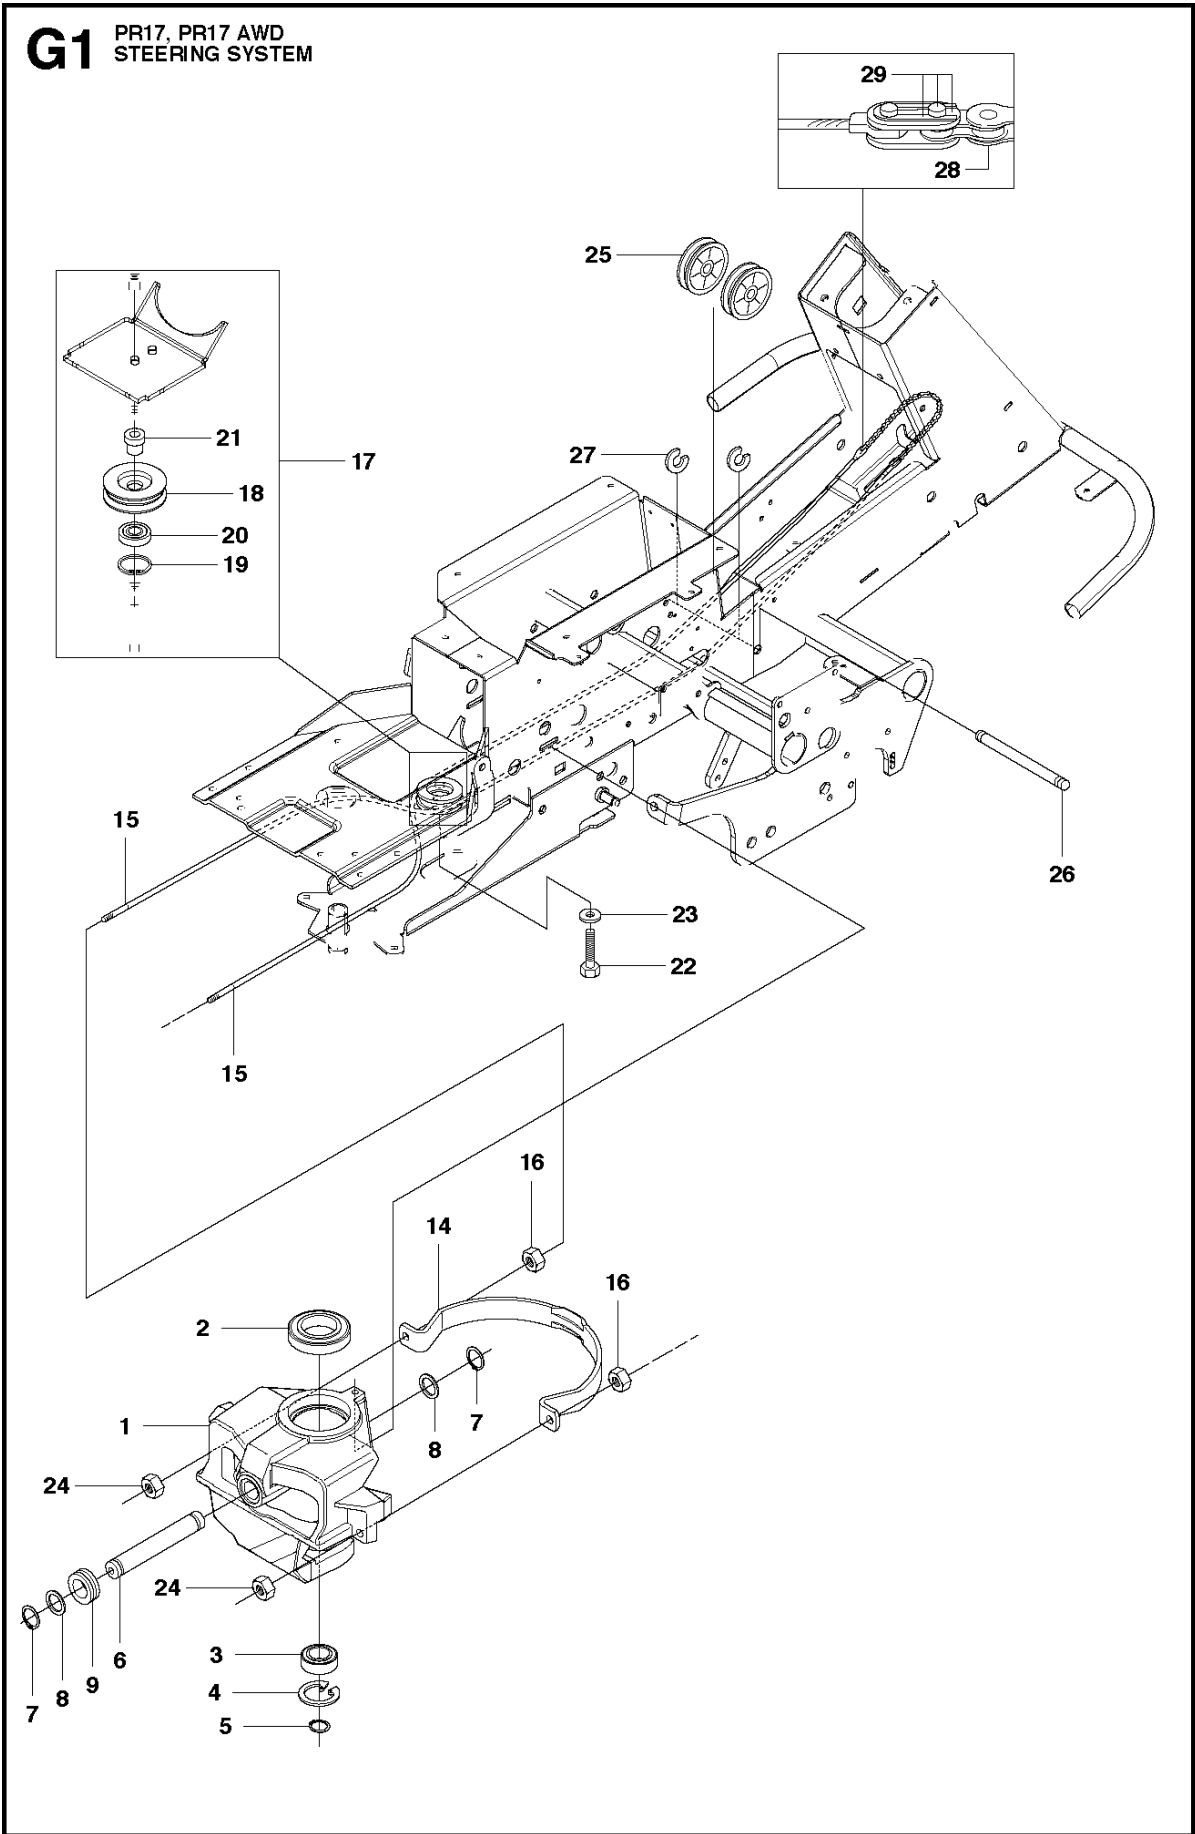

STEERING

PR17 AWD, 966772701, 2012-02

Ref	Part No	Description	Remark	QTY	KIT
1	578 36 74-01	SPINDLE		1	
2	738 21 10-04	BALL BEARING		1	
3	738 21 05-04	BALL BEARING		1	
4	735 31 40-10	CIRCLIP		1	
5	735 31 26-00	CIRCLIP		1	
6	535 46 30-01	SWING AXLE		1	
7	735 31 26-00	CIRCLIP		2	
8	506 77 34-01	WASHER		2	
9	740 68 14-21	V-RING		1	
14	544 42 73-01	WIRE GUIDE		1	
15	506 58 91-04	WIRE ASSY		2	
16	731 23 20-51	HEXAGON NUT		2	
17	506 50 09-03	BARRING WHEEL		1	
18	535 42 41-01	BARRING WHEEL		1	17
19	735 31 40-10	CIRCLIP		1	17
20	738 22 04-19	BALL BEARING		1	17
21	506 50 08-02	BUSHING		1	17
22	725 25 00-51	SCREW EHHM		1	
23	734 11 74-41	WASHER		1	
24	732 21 20-51	NUT		2	
25	506 52 24-01	STARTER PULLEY		2	
26	506 53 94-03	SHAFT		1	
27	735 31 14-20	E-CLIP		2	
28	506 55 46-01	CHAIN		1	
29	506 55 47-01	LINKAGE		2