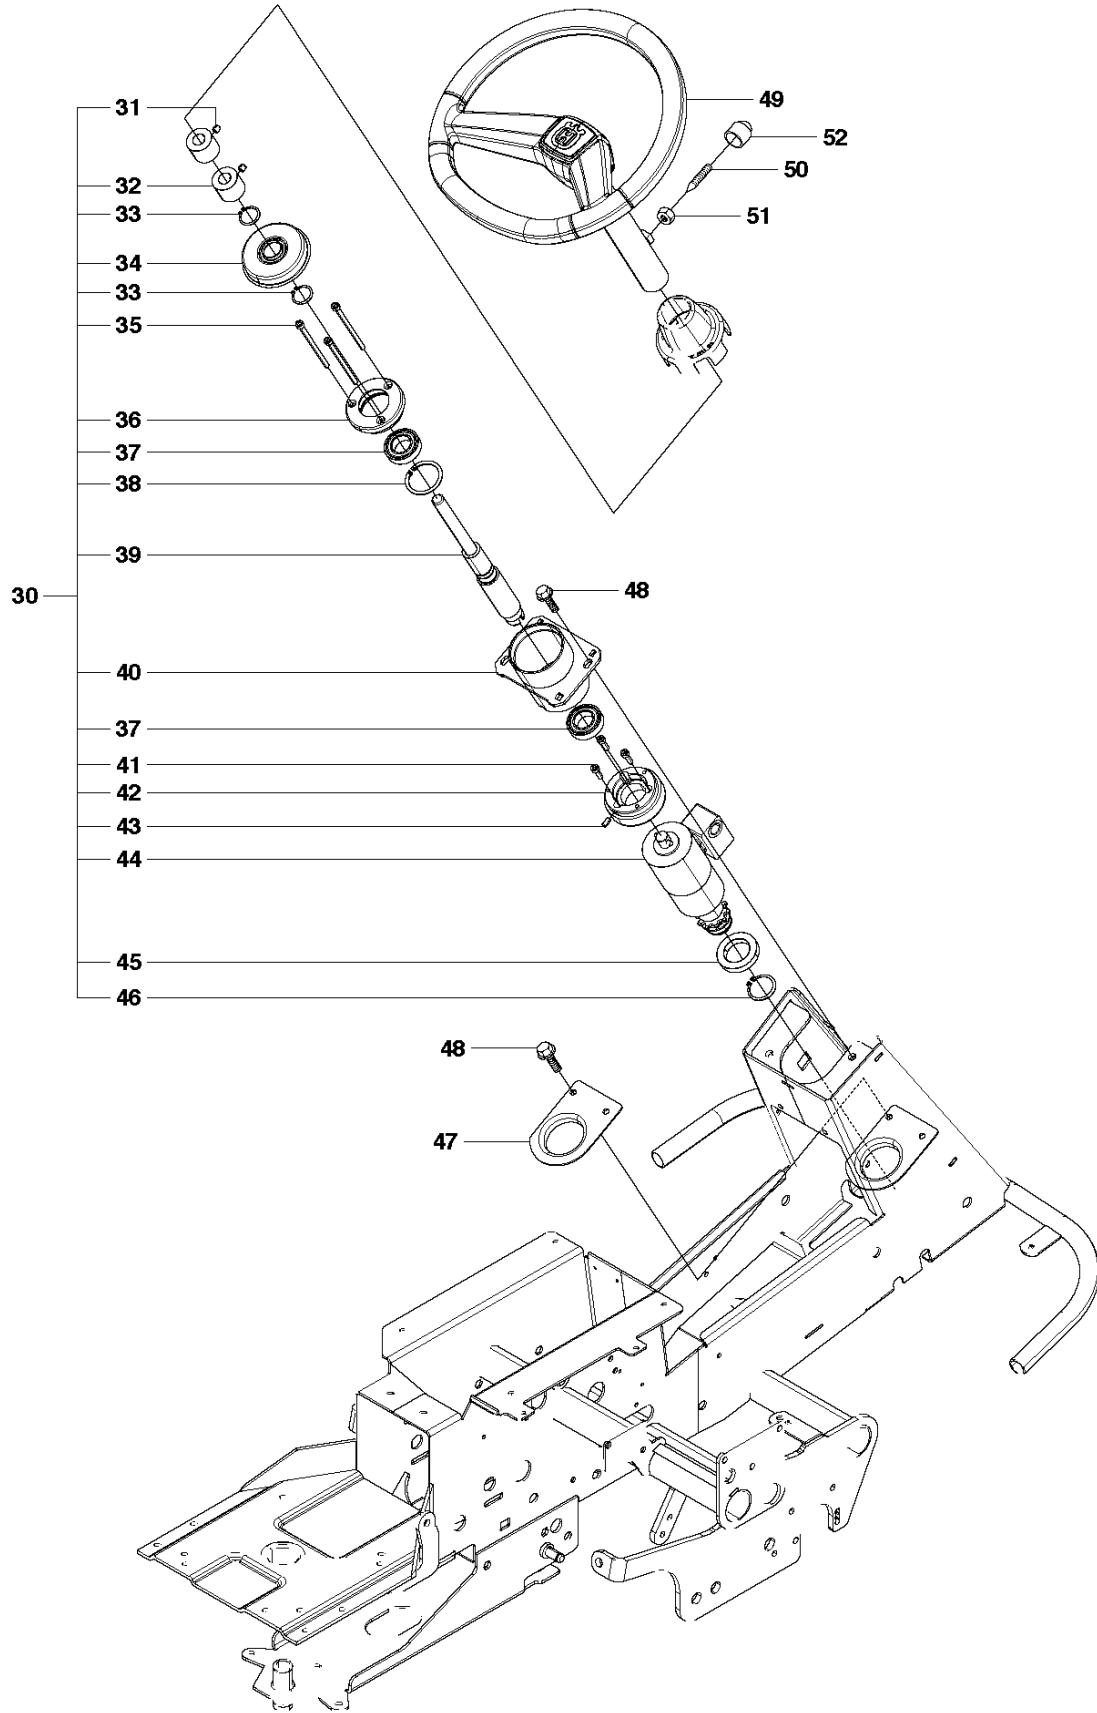

G2 PR17, PR17 AWD
STEERING SYSTEM

STEERING

PR17 AWD, 966772701, 2012-02

Ref	Part No	Description	Remark	QTY	KIT
30	502 63 60-01	COMFORT STEERING		1	
31	728 84 43-05	SCREW IHSETM		2	30
32	506 86 34-01	DRIVER		2	30
33	735 31 26-00	CIRCLIP		2	30
34	535 42 37-01	BELLOWS		1	30
35	535 43 28-01	SCREW IHSCM		3	30
36	535 42 36-01	BEARING HOUSING		1	30
37	738 21 05-04	BALL BEARING		2	30
38	735 31 40-10	CIRCLIP		1	30
39	535 42 19-01	STEERING ROD		1	30
40	502 29 62-01	REINFORCING TUBE		1	30
41	725 53 70-01	SCREW IHSCM		3	30
42	535 42 35-01	BEARING HOUSING		1	30
43	721 43 35-01	SPRING PIN		1	30
44	535 45 71-02	COMFORT STEERING		1	30
45	535 42 78-01	BALL BEARING		1	30
46	735 31 33-00	CIRCLIP		1	30
47	504 53 82-01	BEARING CAGE		1	
48	506 57 01-04	SCREW EHHFM		4	
49	544 37 52-01	STEERING WHEEL		1	
50	728 74 55-05	SCREW IHSETM		1	
51	731 23 18-01	HEXAGON NUT		1	
52	544 43 32-01	PROTECTIVE COVER		1