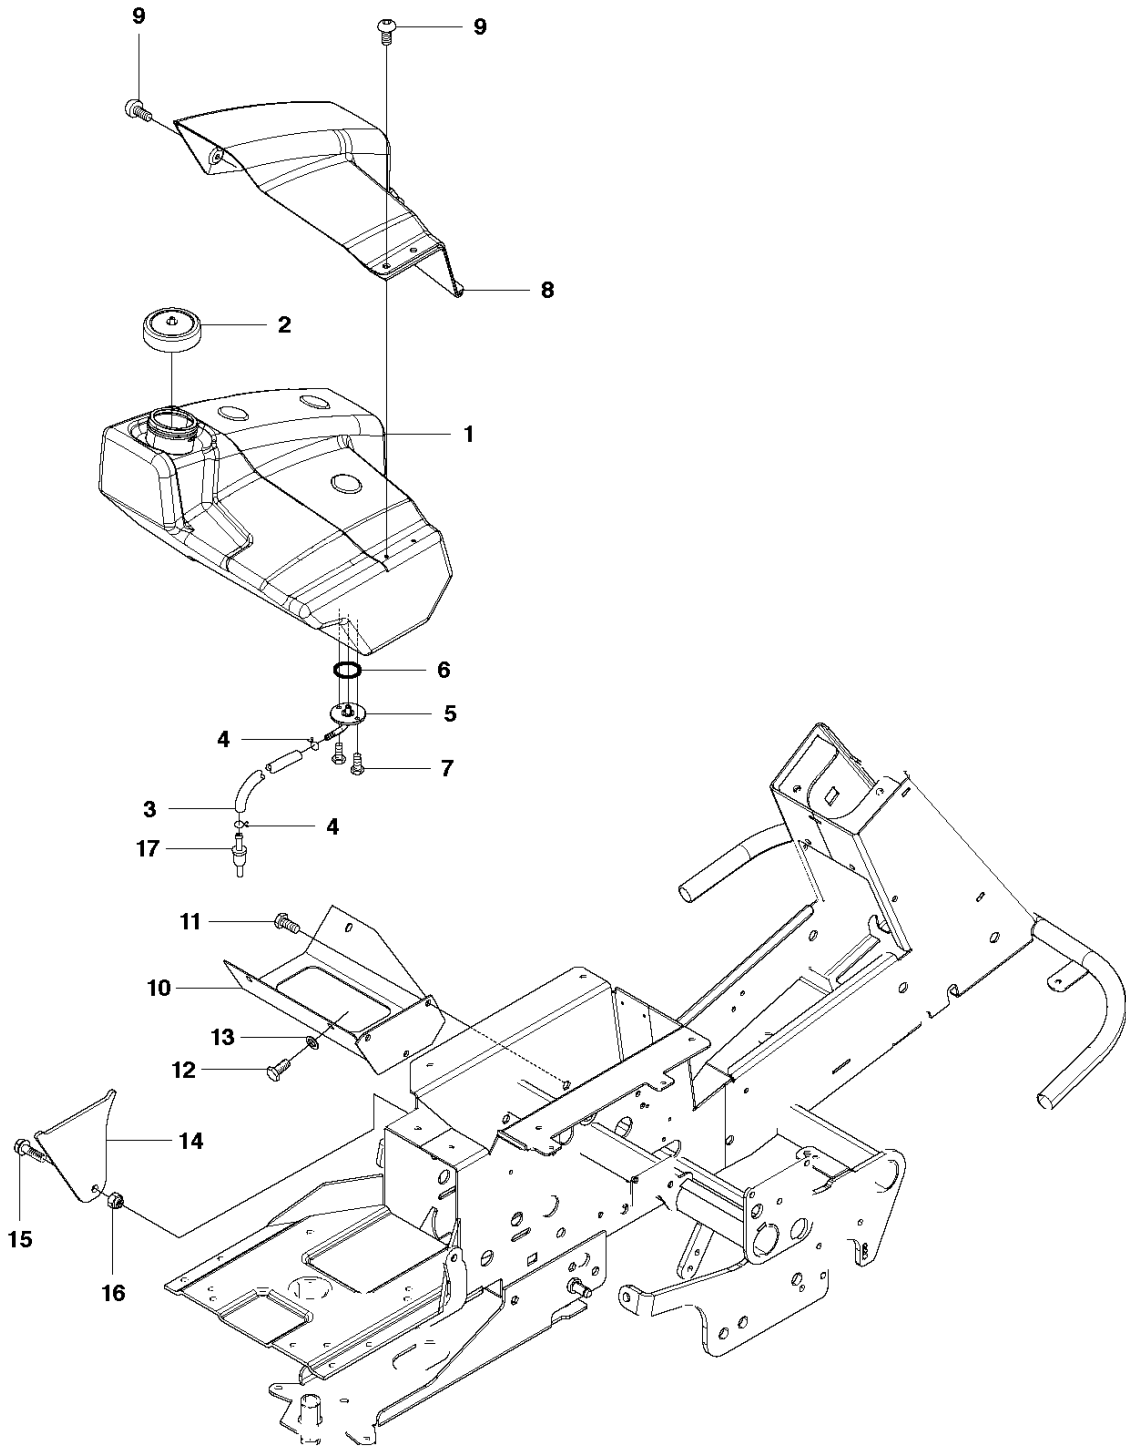

B PR17, PR17 AWD
FUEL SYSTEM

FUEL SYSTEM

PR17 AWD, 966772701, 2012-02

Ref	Part No	Description	Remark	QTY KIT
1	535 44 61-01	FUEL TANK		1
2	506 67 33-01	TANK CAP ASSY		1
3	506 94 67-09	FUEL HOSE		1
4	535 46 97-01	HOSE BRACE		2
5	506 89 18-01	CONNECTION		1
6	740 48 12-02	O-RING		1
7	535 41 56-19	SCREW		2
8	535 44 62-01	DESIGN COVER TANK		1
9	535 42 58-01	SCREW IHPANM		4
10	535 43 86-01	BRACKET		1
11	725 24 51-71	SCREW EHHM		3
12	725 23 66-51	HEXAGONAL SCREW M6X12		3
13	734 11 56-01	WASHER		3
14	535 43 88-01	TANK SUPPORT		1
15	725 24 95-71	SCREW EHHM		1
16	732 21 20-01	LOCK NUT		1
17	506 79 10-01	FUEL FILTER		1