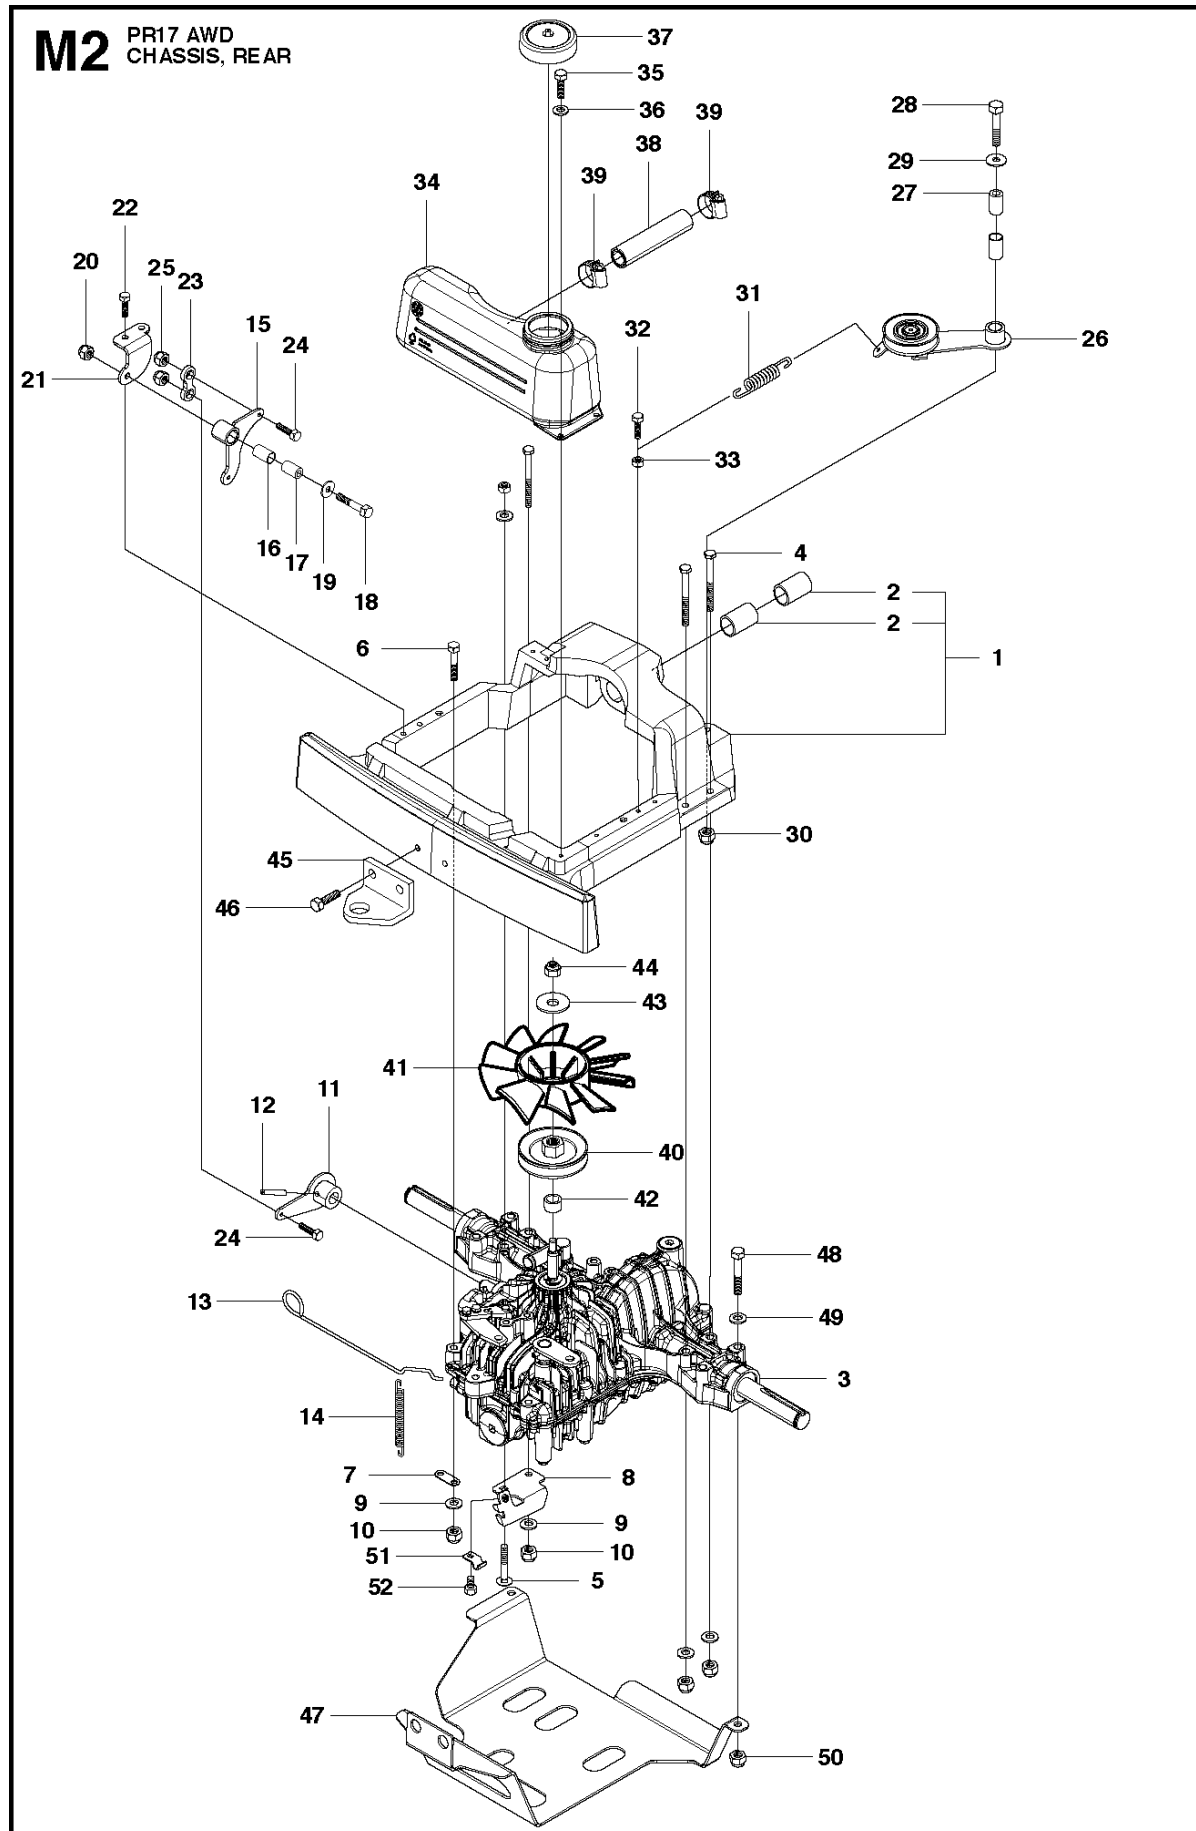

CHASSIS REAR

PR17 AWD, 966772701, 2012-02

Ref	Part No	Description	Remark	QTY	KIT
1	535 40 61-01	BRACKET		1	
2	506 98 61-02	GLIDLAGER		2	1
3	574 42 50-01	TRANSMISSION		1	
4	504 62 82-01	SCREW EHHM		3	
5	535 42 38-08	SCREW RSQM		1	
6	725 24 66-51	SCREW		1	
7	506 59 93-01	LINK		1	
8	544 38 81-01	BRACKET		1	
9	734 11 64-01	WASHER		5	
10	732 21 18-01	LOCK NUT		5	
11	544 38 73-01	CONTROL LEVER		1	
12	721 43 47-01	SPRING PIN		1	
13	505 49 01-01	ARM		1	
14	506 83 43-01	SPRING		1	
15	544 38 82-01	LEVER		1	
16	506 98 61-03	BUSHING		1	
17	506 99 20-01	PIPE		1	
18	725 24 60-51	SCREW EHHM		1	
19	734 11 64-41	WASHER		1	
20	732 21 18-01	LOCK NUT		1	
21	544 38 85-01	BRACKET		1	
22	725 24 49-71	SCREW EHHM		2	
23	544 88 84-01	LINK RODS		1	
24	535 47 53-16	SCREW EHHFM		2	
25	732 21 14-01	LOCK NUT		2	
26	506 99 30-01	BELT TENSIONER ASSY		1	
27	506 99 20-01	PIPE		1	
28	725 24 62-51	SCREW EHHM		1	
29	734 11 64-41	WASHER		1	
30	732 21 18-01	LOCK NUT		1	
31	506 54 25-02	SPRING		1	
32	725 23 72-71	SCREW EHHM		1	
33	731 23 16-01	HEXAGON NUT		1	
34	544 38 86-01	EXPANSION TANK		1	
35	725 23 68-71	SCREW EHHM		2	
36	734 11 54-41	WASHER		2	
37	506 67 33-01	TANK CAP ASSY		1	
38	535 45 83-02	HOSE		1	
39	505 44 36-01	HOSE CLAMP		2	
40	506 99 14-01	PULLEY		1	
41	506 94 81-01	FAN		1	
42	502 43 38-01	SLEEVE		1	
43	734 11 74-41	WASHER		1	
44	732 21 20-01	LOCK NUT		1	
45	506 88 99-01	HITCH		1	
46	725 24 93-71	SCREW EHHM		2	
47	504 55 51-01	SKID PLATE		1	
48	725 24 64-51	SCREW EHHM		2	
49	734 11 64-01	WASHER		2	
50	732 21 18-01	LOCK NUT		2	
51	506 56 65-01	CLIP		1	
52	725 23 66-71	SCREW EHHM		1