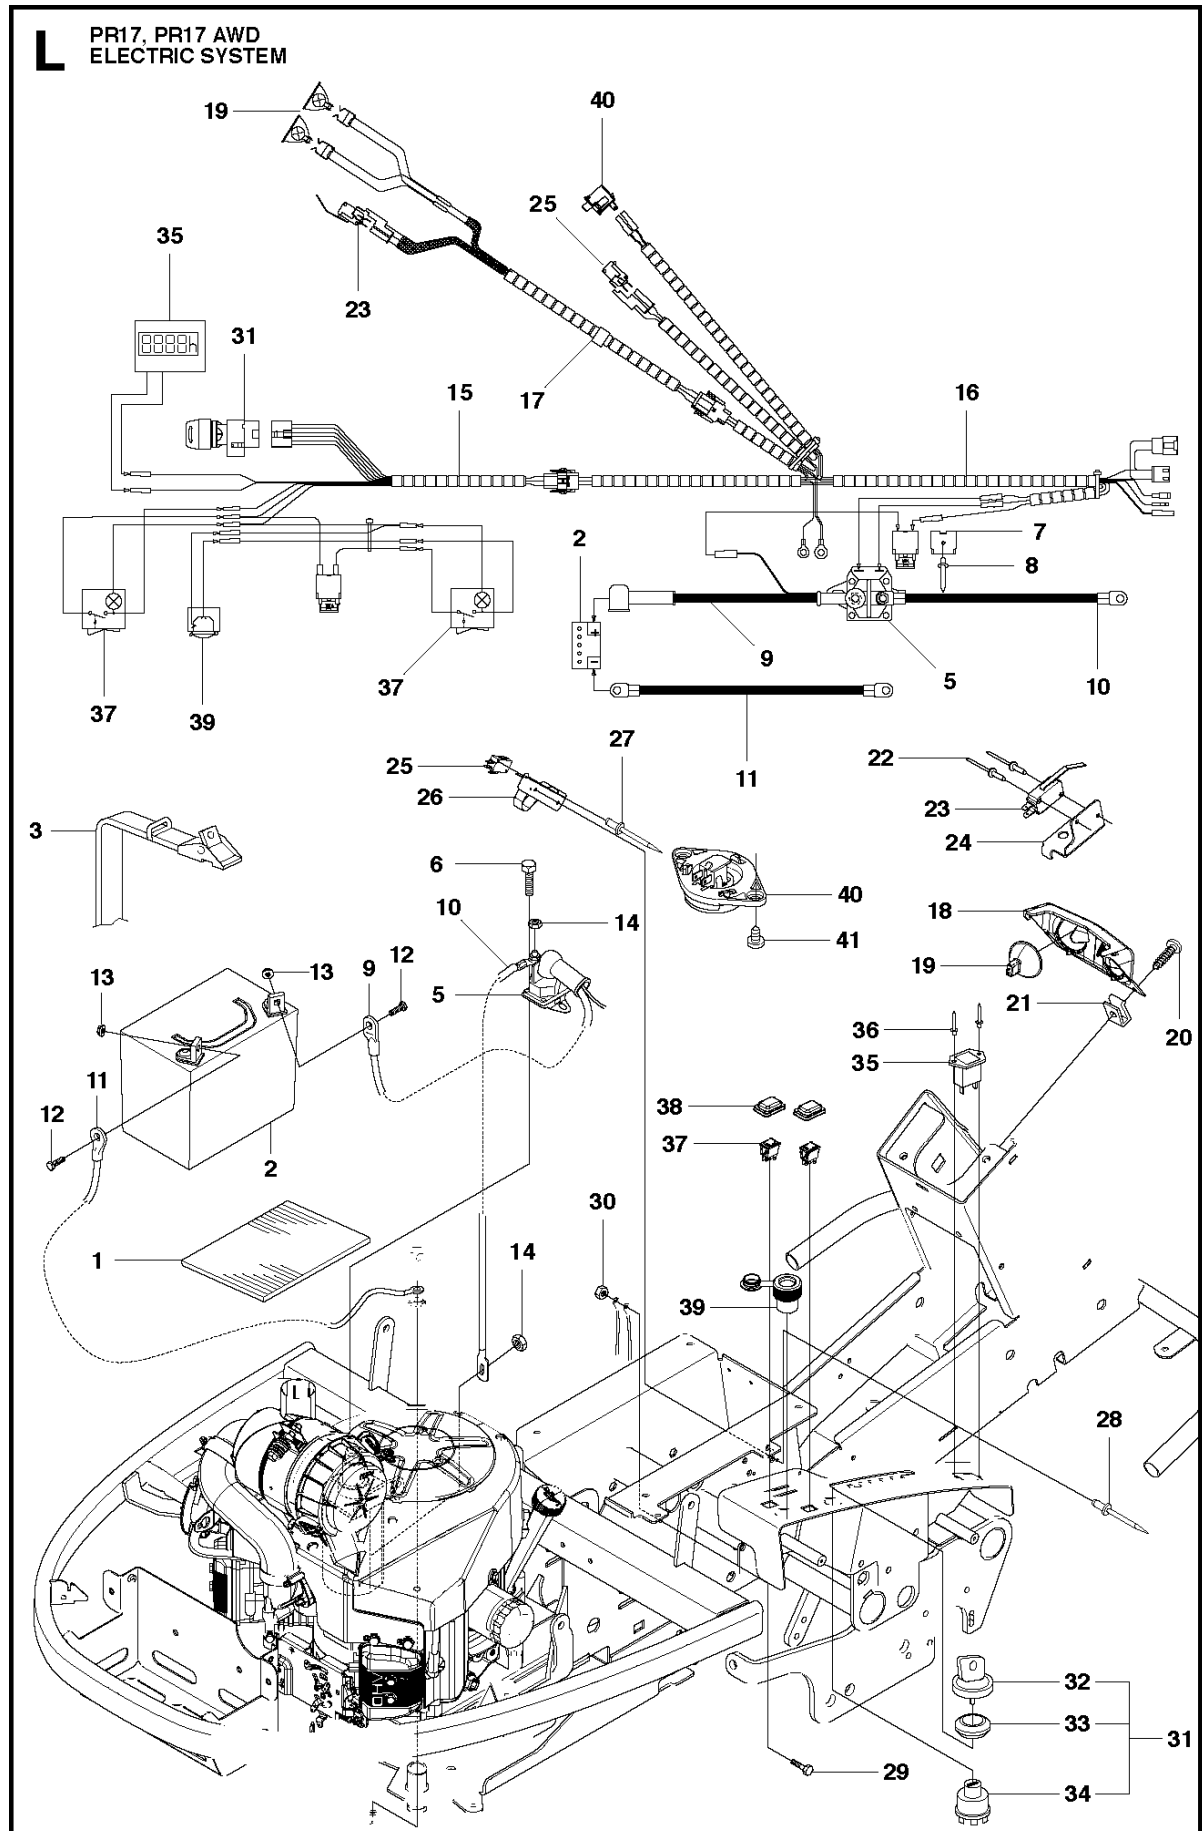

ELECTRICAL

PR17 AWD, 966772701, 2012-02

Ref	Part No	Description	Remark	QTY	KIT
1	535 44 11-01	BATTERY MAT		1	
2	510 13 85-01	BATTERY		1	
3	506 83 68-02	BELT		1	
5	544 43 98-01	RELAY		1	
6	725 23 64-61	SCREW EHHFT		1	
7	501 00 75-01	CLIP		1	
8	722 78 22-09	BLIND RIVET		1	
9	578 89 65-01	CABLE		1	
10	576 18 39-01	CABLE		1	
11	576 18 38-02	CABLE		1	
12	522 62 21-01	SCREW EHHM		2	
13	522 62 43-01	NUT		2	
14	506 89 98-01	NUT		3	
15	501 00 25-01	WIRING		1	
16	501 00 24-01	WIRING		1	
17	544 84 98-01	WIRING		1	
18	535 44 67-01	HOUSING		1	
19	535 44 68-01	LAMP		2	
20	535 41 56-19	SCREW		2	
21	506 89 20-01	SPEED NUT		2	
22	544 44 07-01	RIVET		2	
23	544 41 55-01	SWITCH		1	
24	544 41 57-01	BRACKET		1	
25	535 46 91-01	SWITCH		1	
26	535 45 70-01	PLATE SPRING		1	
27	544 44 07-01	RIVET		2	
28	722 78 39-02	BLIND RIVET		2	
29	725 23 25-51	SCREW		1	
30	731 23 14-01	HEXAGON NUT		1	
31	535 47 49-01	KEY SWITCH		1	
32	535 47 60-01	IGNITION KEY		1	31
33	535 47 50-01	WASHER		1	31
34	504 85 17-01	KEY SWITCH		1	31
35	535 40 92-01	HOUR METER		1	
36	722 78 25-02	RIVET		2	
37	535 46 23-01	SWITCH		2	
38	535 46 24-01	SHIELDING MEDIUM		2	
39	535 47 48-01	POWER SOCKET		1	
40	506 56 56-01	SÄTESBRYTARE KPL		1	
41	503 21 88-16	SCREW IHSCT		2