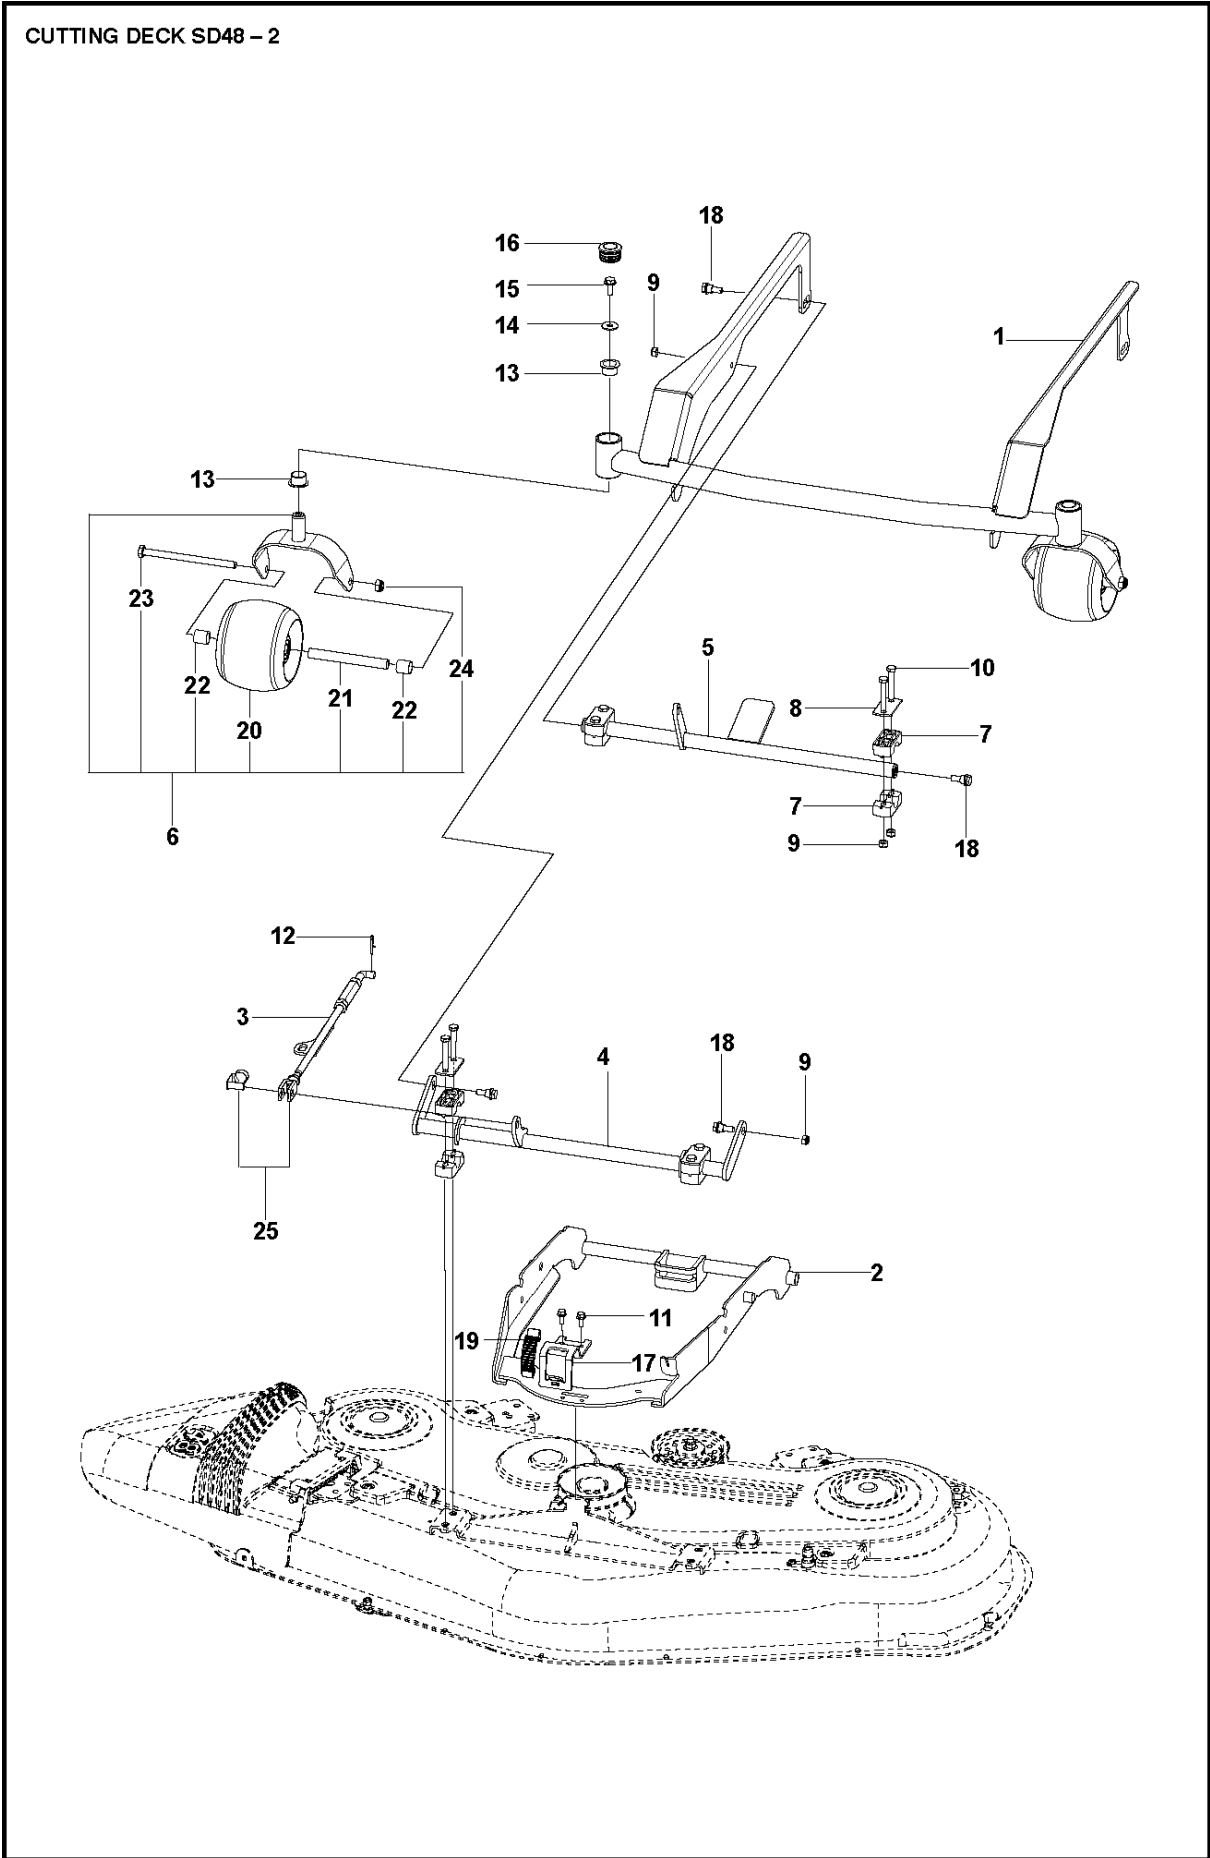

SPARE PARTS LIST

RIDERS

CUTTING DECK SD48, 967027301,
2019-01

CUTTING DECK SD48 - 1

48"/122CM CUTTING DECK

CUTTING DECK SD48, 967027301, 2019-01

Ref	Part No	Description	Remark	QTY KIT
1	578977302	TBD		1
2	532 18 06-55	DEFLECTOR		1
3	532 13 14-91	SHAFT		1
4	532 17 81-02	SPRING		1
5	532 11 04-52	NUT		1
6	532 17 44-93	STRIPPER. MANDREL.BLACK		3
7	532 17 43-56	MANDREL		3
8	532 17 34-35	PULLEY		2
9	532 18 00-54	BLADE		3
10	532 18 76-90	WASHER		6
11	532 17 39-84	SCREW		12
12	532 19 30-03	SCREW		3
13	532 40 02-34	NUT		3
14	532 18 02-13	BELT		1
15	578935502	TBD		1
16	579 44 46-01	SPRING		1
17	578415302	TBD		1
18	578 41 55-01	BUSHING		1
19	525 61 28-01	SCREW		1
20	539 97 66-88	PULLEY		2
21	539 11 18-97	WASHER, 3/8, SPEC		3
22	521 99 65-01	NUT		2
23	72140610	BOLZEN WEX13TCRDB		1
24	72140620	SCREW		1
25	578 43 10-01	PULLEY ASSY		1
26	579 40 59-01	BUSHING		1
27	532 17 43-78	BAFFLE		1
28	72110505	BOLT		5
29	73800500	NUT		5
30	579 29 70-01	SHIELD		1
31	532 13 77-29	SCREW		4
32	579 47 08-01	PLUG		2
33	17000612	SCREW		1
34	539 91 30-10	DECAL		1

48"/122CM CUTTING DECK

CUTTING DECK SD48, 967027301, 2019-01

Ref	Part No	Description	Remark	QTY	KIT
1	578425902	TBD		1	
2	523 08 75-01	DECK ATTACHMENT		1	
3	523 11 42-02	PARALLEL ROD ASSY		1	
4	580253102	TBD		1	
5	580253202	TBD		1	
6	574 21 01-01	PIVOT WHEEL ASSY		2	
7	506 86 96-01	BEARING		8	
8	506 81 38-01	REINFORCING PLATE		4	
9	732 21 18-01	LOCK NUT		8	
10	725 24 61-51	SCREW EHHM		8	
11	725 23 68-61	SCREW EHHFT		2	
12	721 61 83-01	SPLIT PIN		1	
13	578 97 59-01	BEARING		4	
14	734 11 64-41	WASHER		2	
15	506 57 01-04	SCREW EHHFM		2	
16	574 03 48-01	PLUG		2	
17	523 11 46-01	LOCK		1	
18	506 59 74-01	SCREW EHHFM		4	
19	503 89 47-03	SNAP LOCKING		1	
20	506 96 30-01	WHEEL ASSY		1	6
21	506 81 08-02	TUBE		1	6
22	506 87 41-02	SPACER		2	6
23	725 25 19-51	SCREW EHHM		1	6
24	732 21 20-51	NUT		1	6
25	506 83 98-02	GAFFELLÄNK M10X1.5		1	