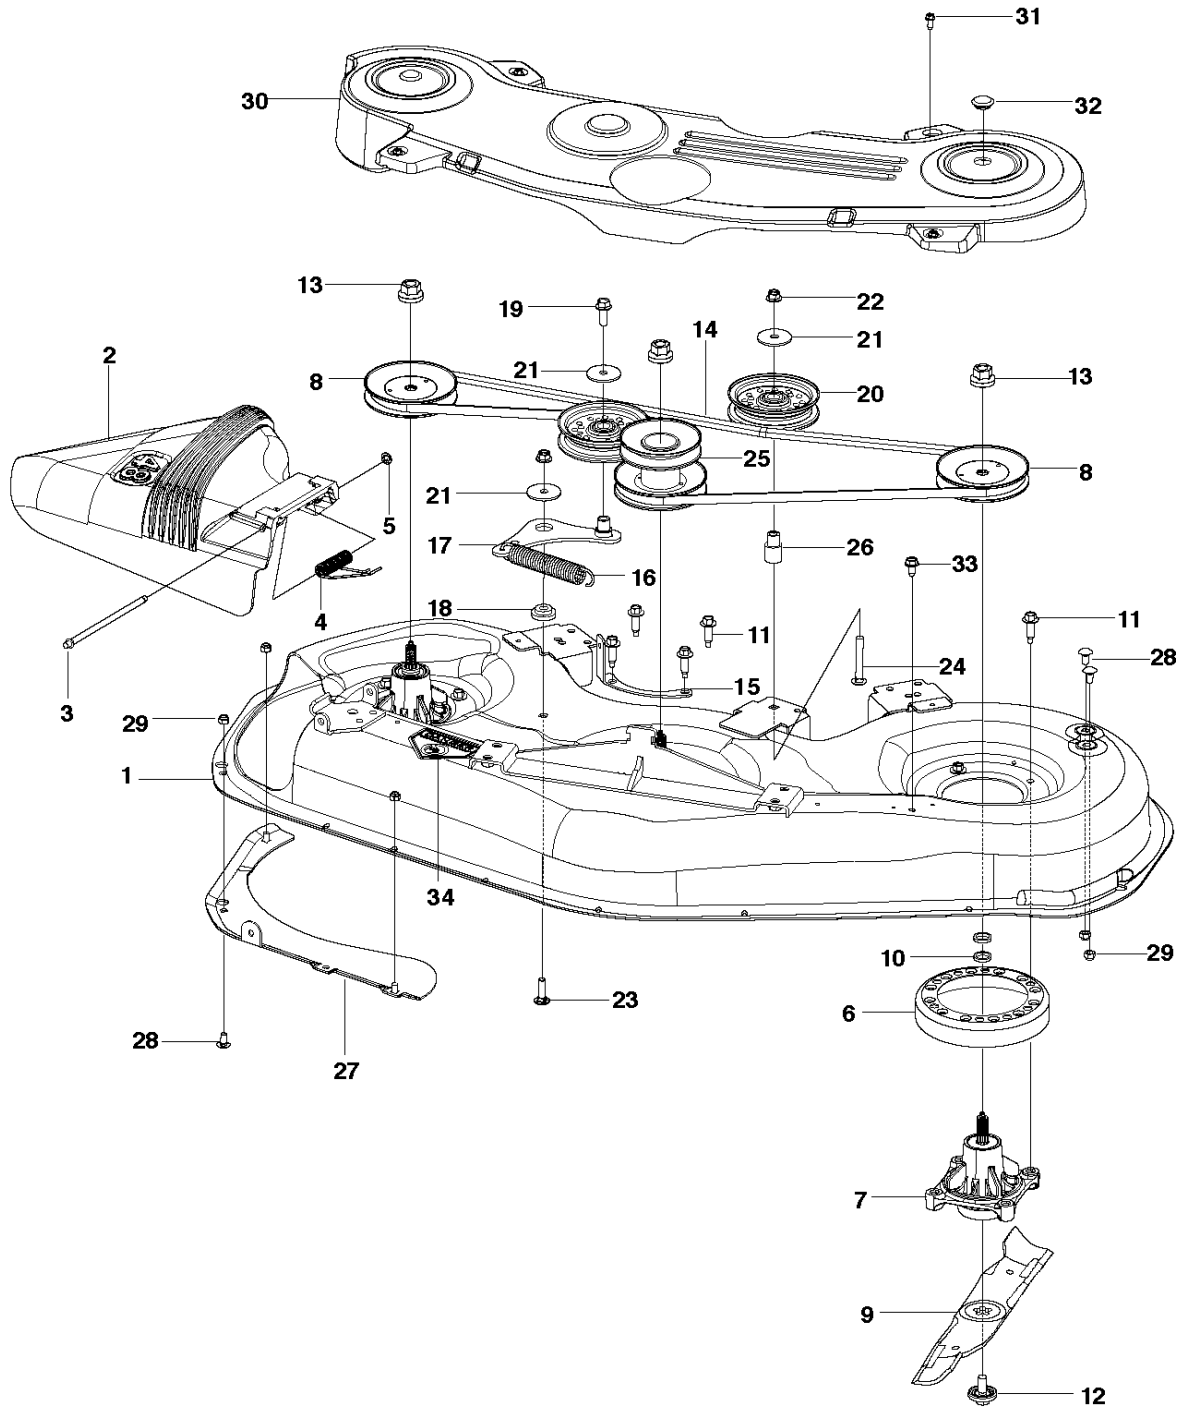

SPARE PARTS LIST

RIDERS

CUTTING DECK SD48, 967027301,
2019-01

CUTTING DECK SD48 - 1

48"/122CM CUTTING DECK

CUTTING DECK SD48, 967027301, 2019-01

Ref	Part No	Description	Remark	QTY KIT
1	578977302	TBD		1
2	532 18 06-55	DEFLECTOR		1
3	532 13 14-91	SHAFT		1
4	532 17 81-02	SPRING		1
5	532 11 04-52	NUT		1
6	532 17 44-93	STRIPPER. MANDREL.BLACK		3
7	532 17 43-56	MANDREL		3
8	532 17 34-35	PULLEY		2
9	532 18 00-54	BLADE		3
10	532 18 76-90	WASHER		6
11	532 17 39-84	SCREW		12
12	532 19 30-03	SCREW		3
13	532 40 02-34	NUT		3
14	532 18 02-13	BELT		1
15	578935502	TBD		1
16	579 44 46-01	SPRING		1
17	578415302	TBD		1
18	578 41 55-01	BUSHING		1
19	525 61 28-01	SCREW		1
20	539 97 66-88	PULLEY		2
21	539 11 18-97	WASHER, 3/8, SPEC		3
22	521 99 65-01	NUT		2
23	72140610	BOLZEN WEX13TCRDB		1
24	72140620	SCREW		1
25	578 43 10-01	PULLEY ASSY		1
26	579 40 59-01	BUSHING		1
27	532 17 43-78	BAFFLE		1
28	72110505	BOLT		5
29	73800500	NUT		5
30	579 29 70-01	SHIELD		1
31	532 13 77-29	SCREW		4
32	579 47 08-01	PLUG		2
33	17000612	SCREW		1
34	539 91 30-10	DECAL		1

48"/122CM CUTTING DECK

CUTTING DECK SD48, 967027301, 2019-01

Ref	Part No	Description	Remark	QTY	KIT
1	578425902	TBD		1	
2	523 08 75-01	DECK ATTACHMENT		1	
3	523 11 42-02	PARALLEL ROD ASSY		1	
4	580253102	TBD		1	
5	580253202	TBD		1	
6	574 21 01-01	PIVOT WHEEL ASSY		2	
7	506 86 96-01	BEARING		8	
8	506 81 38-01	REINFORCING PLATE		4	
9	732 21 18-01	LOCK NUT		8	
10	725 24 61-51	SCREW EHHM		8	
11	725 23 68-61	SCREW EHHFT		2	
12	721 61 83-01	SPLIT PIN		1	
13	578 97 59-01	BEARING		4	
14	734 11 64-41	WASHER		2	
15	506 57 01-04	SCREW EHHFM		2	
16	574 03 48-01	PLUG		2	
17	523 11 46-01	LOCK		1	
18	506 59 74-01	SCREW EHHFM		4	
19	503 89 47-03	SNAP LOCKING		1	
20	506 96 30-01	WHEEL ASSY		1	6
21	506 81 08-02	TUBE		1	6
22	506 87 41-02	SPACER		2	6
23	725 25 19-51	SCREW EHHM		1	6
24	732 21 20-51	NUT		1	6
25	506 83 98-02	GAFFELLÄNK M10X1.5		1	