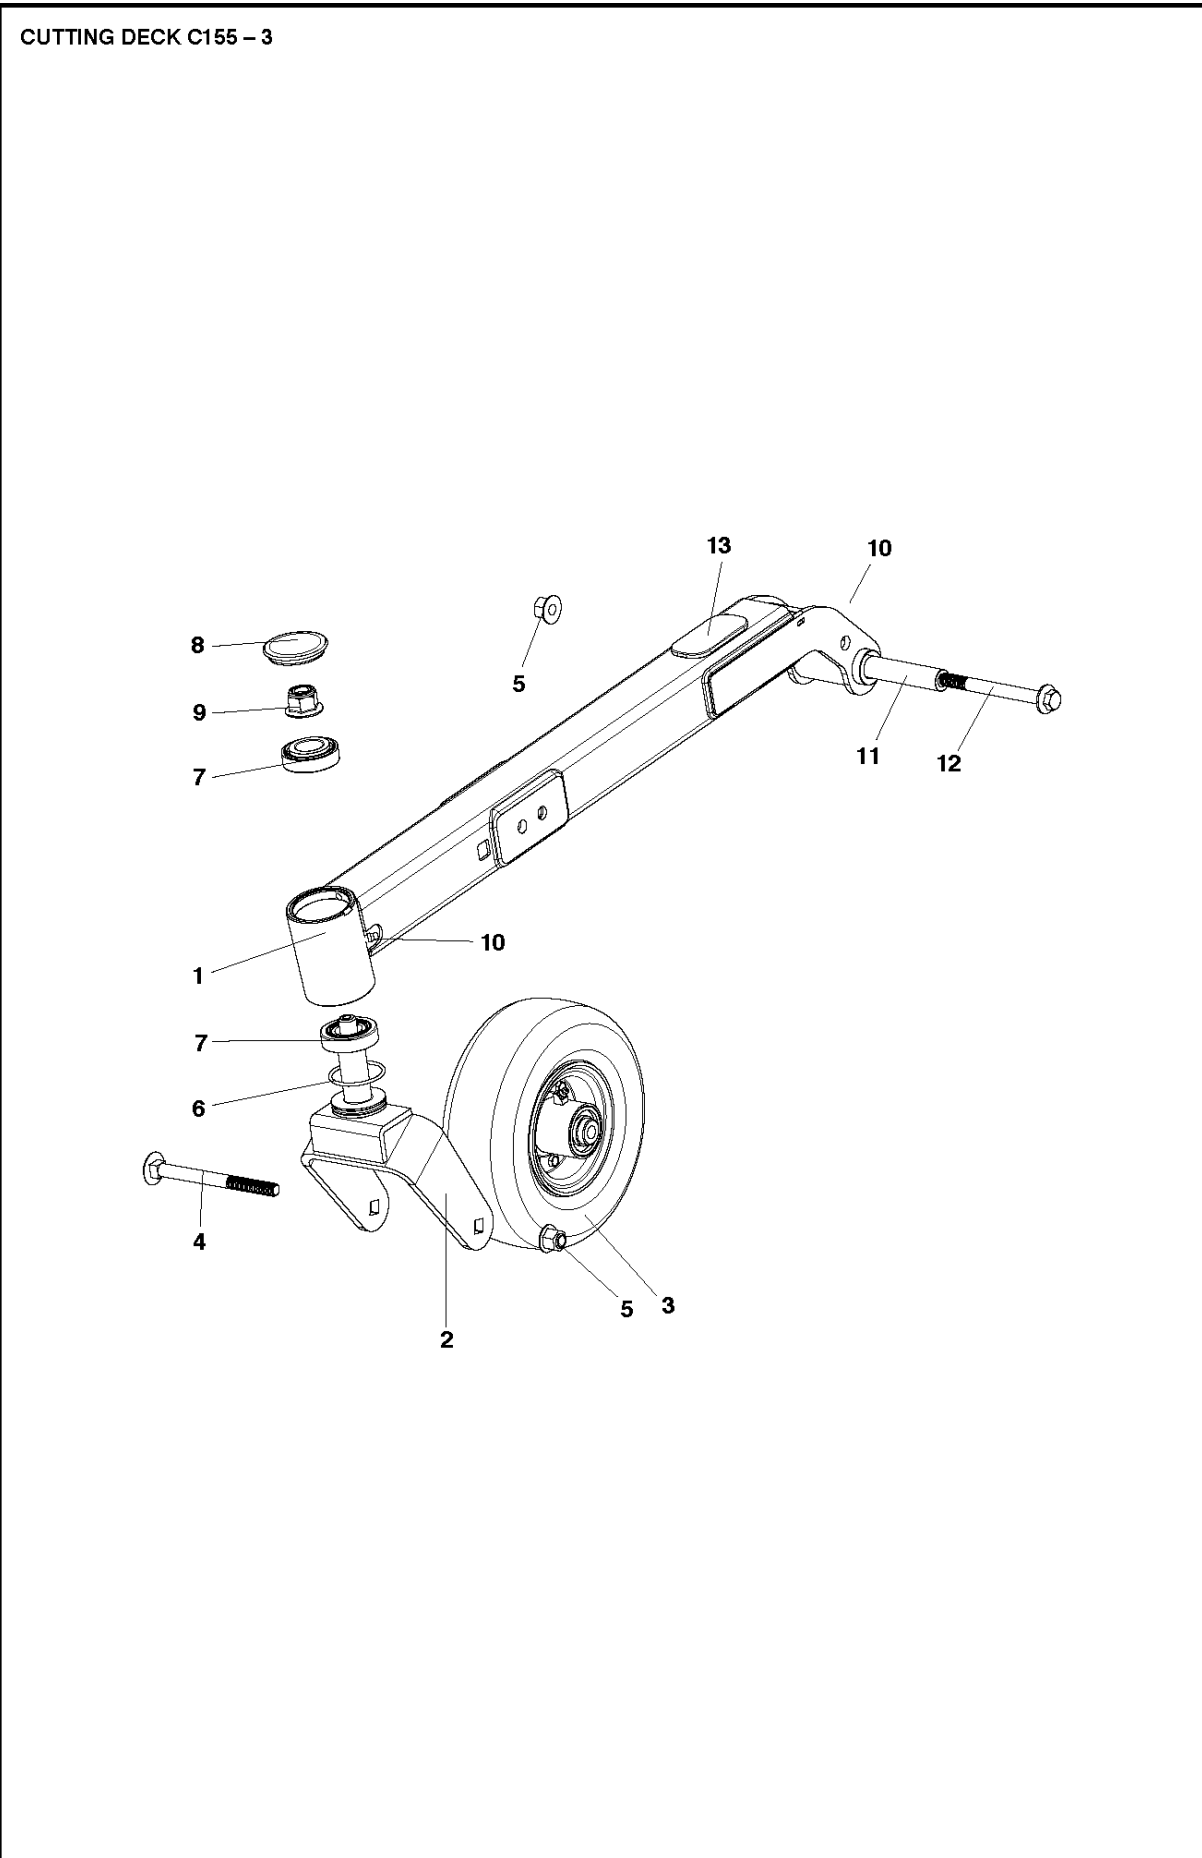

SPARE PARTS LIST

RIDERS

CUTTING DECK C155, 967293901,
2015-01, 967978401, 2019-09

61"/155CM CUTTING DECK

CUTTING DECK C155, 967293901, 2015-01, 967978401, 2019-09

Ref	Part No	Description	Remark	QTY KIT
1	586 16 30-01	DECK SHELL ASSY		1
2	544 16 62-03	PLUG ASSY		1
3	506 57 01-07	SCREW EHHFM		3
4	506 91 62-03	NUT		3
5	586 23 88-01	REINFORCEMENT		2
6	586 23 91-01	WEAR PLATE		2
7	587 96 20-03	SCREW ITXCFSM		6
8	586 48 34-01	NUT CAP		6

Ref	Part No	Description	Remark	QTY	KIT
1	586 22 40-01	BEVEL GEAR		1	
2	585 87 73-01	SLEEVE		6	
3	504 02 13-02	SCREW		6	
4	585 14 51-01	PULLEY ASSY		1	
5	544 22 16-01	WASHER		3	
6	577 21 65-01	SCREW		1	
7	583 89 81-01	PULLEY ASSY		3	
8	506 53 35-01	PARALLEL KEY		4	
9	577 97 08-01	DUST COVER		3	
10	577 41 19-01	NUT FLANGE		3	
11	738 88 10-01	LUBRICATION NIPPLE		3	
12	589 56 40-01	BELT		1	
13	586 22 58-01	ARM		1	
14	738 22 03-19	BALL BEARING		2	
15	586 22 67-01	DISTANCE		1	
16	586 22 64-01	SHAFT		1	
17	525 46 56-01	SPACER		1	
18	725 24 69-51	SCREW EHHM		1	
19	506 91 62-03	NUT		1	
20	734 11 64-41	WASHER		1	
21	510 25 45-01	SHIELD		1	
22	586 22 61-01	SPRING		1	
23	585 12 81-01	BELT TENSIONER WHEEL ASSY		2	
24	587 48 83-01	DUST COVER		2	
25	506 57 01-06	SCREW EHHFM		2	
26	586 49 32-01	SHAFT ASSY		1	
27	588 22 62-01	BEARING HOUSING ASSY		3	
28	544 17 58-10	BLADE		3	
29	588 14 56-02	PLATE		3	
30	725 25 42-86	SCREW EHHM		3	
31	535 42 38-05	SCREW RSQM		12	
32	576 64 57-04	NUT FLANGE		12	
33	586 23 85-01	BRACKET		1	
34	506 67 54-01	SCREW EHHFM		2	
35	577 22 60-01	RADIAL SEAL		6	27
36	577 16 24-01	SPACER		3	27
37	580 39 80-01	BALL BEARING		6	27
38	578 01 61-01	BEARING HOUSING		3	27
39	577 20 78-01	SPACER		3	27
40	577 97 07-01	BLADE BRACKET		2	27
41	579 81 17-01	SPRING WASHER		3	
42	579 76 73-01	COVER ASSY		1	26