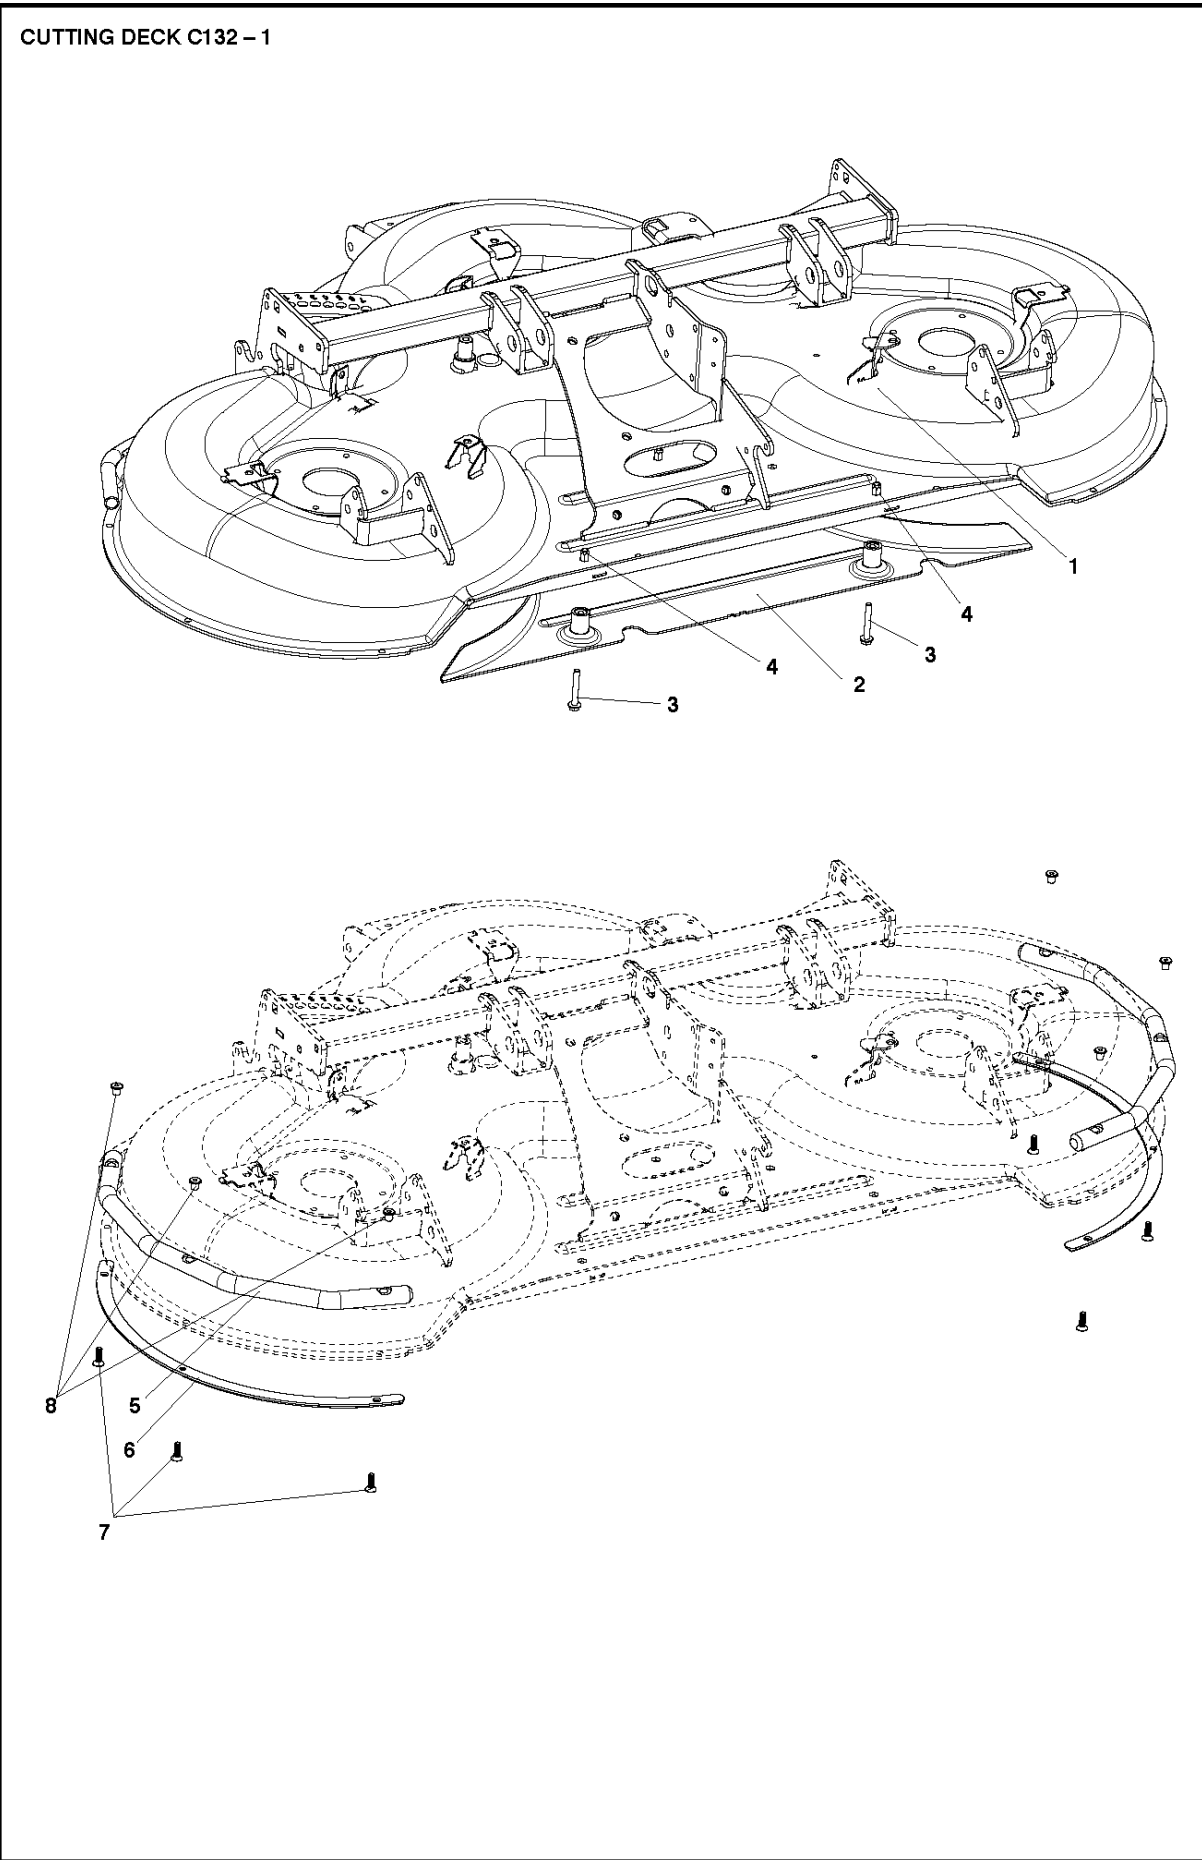

SPARE PARTS LIST

RIDERS

CUTTING DECK C155, 967293901,
2015-01, 967978401, 2019-09

61"/155CM CUTTING DECK

CUTTING DECK C155, 967293901, 2015-01, 967978401, 2019-09

Ref	Part No	Description	Remark	QTY KIT
1	586 16 30-01	DECK SHELL ASSY		1
2	544 16 62-03	PLUG ASSY		1
3	506 57 01-07	SCREW EHHFM		3
4	506 91 62-03	NUT		3
5	586 23 88-01	REINFORCEMENT		2
6	586 23 91-01	WEAR PLATE		2
7	587 96 20-03	SCREW ITXCFSM		6
8	586 48 34-01	NUT CAP		6

Ref	Part No	Description	Remark	QTY	KIT
1	586 22 40-01	BEVEL GEAR		1	
2	585 87 73-01	SLEEVE		6	
3	504 02 13-02	SCREW		6	
4	585 14 51-01	PULLEY ASSY		1	
5	544 22 16-01	WASHER		3	
6	577 21 65-01	SCREW		1	
7	583 89 81-01	PULLEY ASSY		3	
8	506 53 35-01	PARALLEL KEY		4	
9	577 97 08-01	DUST COVER		3	
10	577 41 19-01	NUT FLANGE		3	
11	738 88 10-01	LUBRICATION NIPPLE		3	
12	589 56 40-01	BELT		1	
13	586 22 58-01	ARM		1	
14	738 22 03-19	BALL BEARING		2	
15	586 22 67-01	DISTANCE		1	
16	586 22 64-01	SHAFT		1	
17	525 46 56-01	SPACER		1	
18	725 24 69-51	SCREW EHHM		1	
19	506 91 62-03	NUT		1	
20	734 11 64-41	WASHER		1	
21	510 25 45-01	SHIELD		1	
22	586 22 61-01	SPRING		1	
23	585 12 81-01	BELT TENSIONER WHEEL ASSY		2	
24	587 48 83-01	DUST COVER		2	
25	506 57 01-06	SCREW EHHFM		2	
26	586 49 32-01	SHAFT ASSY		1	
27	588 22 62-01	BEARING HOUSING ASSY		3	
28	544 17 58-10	BLADE		3	
29	588 14 56-02	PLATE		3	
30	725 25 42-86	SCREW EHHM		3	
31	535 42 38-05	SCREW RSQM		12	
32	576 64 57-04	NUT FLANGE		12	
33	586 23 85-01	BRACKET		1	
34	506 67 54-01	SCREW EHHFM		2	
35	577 22 60-01	RADIAL SEAL		6	27
36	577 16 24-01	SPACER		3	27
37	580 39 80-01	BALL BEARING		6	27
38	578 01 61-01	BEARING HOUSING		3	27
39	577 20 78-01	SPACER		3	27
40	577 97 07-01	BLADE BRACKET		2	27
41	579 81 17-01	SPRING WASHER		3	
42	579 76 73-01	COVER ASSY		1	26