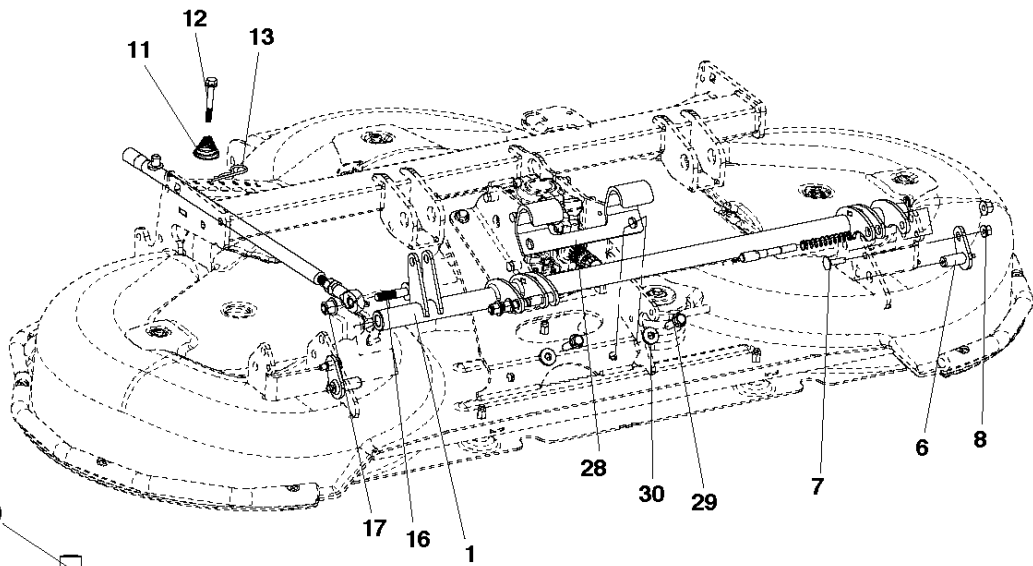

CUTTING DECK C155 - 4

Ref	Part No	Description	Remark	QTY KIT
1	586 22 42-01	CROSSBAR		1
2	579 59 59-01	COTTER		2
3	579 50 34-01	SPRING		2
4	735 31 13-20	E-CLIP		2
5	576 64 57-05	NUT FLANGE		8
6	586 36 70-01	COTTER		2
7	535 42 38-05	SCREW RSQM		2
8	576 64 57-04	NUT FLANGE		2
9	586 22 43-01	STAY		1
10	521 90 35-01	KNOB		1
11	586 22 51-01	SPRING		1
12	506 57 01-08	SCREW EHHFM		1
13	721 68 02-51	SPRING COTTER		1
14	506 95 17-04	ROD END		1
15	731 23 22-01	HEXAGON NUT		1
16	576 65 48-05	SCREW EHHFM		1
17	576 64 57-06	NUT FLANGE		3
18	586 22 53-01	GUIDE PLATE		1
19	586 22 53-02	GUIDE PLATE		1
20	587 96 19-02	SCREW ITXCSFM		6
21	506 89 58-01	COLLAR SCREW		2
22	587 63 94-01	SPRING WASHER		2
23	586 23 74-01	LOCKING PLATE		1
24	586 23 74-02	LOCKING PLATE		1
25	586 23 73-01	LOCKING BOLT		2
26	586 54 22-01	SPRING WASHER		2
27	586 54 29-01	FIXING WASHER		2
28	588 14 42-01	SUPPORT SHEET		1
29	576 82 31-01	WASHER		2
30	506 67 54-01	SCREW EHHFM		2
31	738 88 10-01	LUBRICATION NIPPLE		1