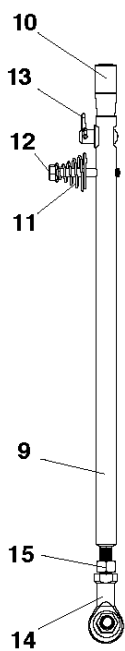

CUTTING DECK C155 - 4

Ref	Part No	Description	Remark	QTY KIT
1	586 22 42-01	CROSSBAR		1
2	579 59 59-01	COTTER		2
3	579 50 34-01	SPRING		2
4	735 31 13-20	E-CLIP		2
5	576 64 57-05	NUT FLANGE		8
6	586 36 70-01	COTTER		2
7	535 42 38-05	SCREW RSQM		2
8	576 64 57-04	NUT FLANGE		2
9	586 22 43-01	STAY		1
10	521 90 35-01	KNOB		1
11	586 22 51-01	SPRING		1
12	506 57 01-08	SCREW EHHFM		1
13	721 68 02-51	SPRING COTTER		1
14	506 95 17-04	ROD END		1
15	731 23 22-01	HEXAGON NUT		1
16	576 65 48-05	SCREW EHHFM		1
17	576 64 57-06	NUT FLANGE		3
18	586 22 53-01	GUIDE PLATE		1
19	586 22 53-02	GUIDE PLATE		1
20	587 96 19-02	SCREW ITXCSFM		6
21	506 89 58-01	COLLAR SCREW		2
22	587 63 94-01	SPRING WASHER		2
23	586 23 74-01	LOCKING PLATE		1
24	586 23 74-02	LOCKING PLATE		1
25	586 23 73-01	LOCKING BOLT		2
26	586 54 22-01	SPRING WASHER		2
27	586 54 29-01	FIXING WASHER		2
28	588 14 42-01	SUPPORT SHEET		1
29	576 82 31-01	WASHER		2
30	506 67 54-01	SCREW EHHFM		2
31	738 88 10-01	LUBRICATION NIPPLE		1