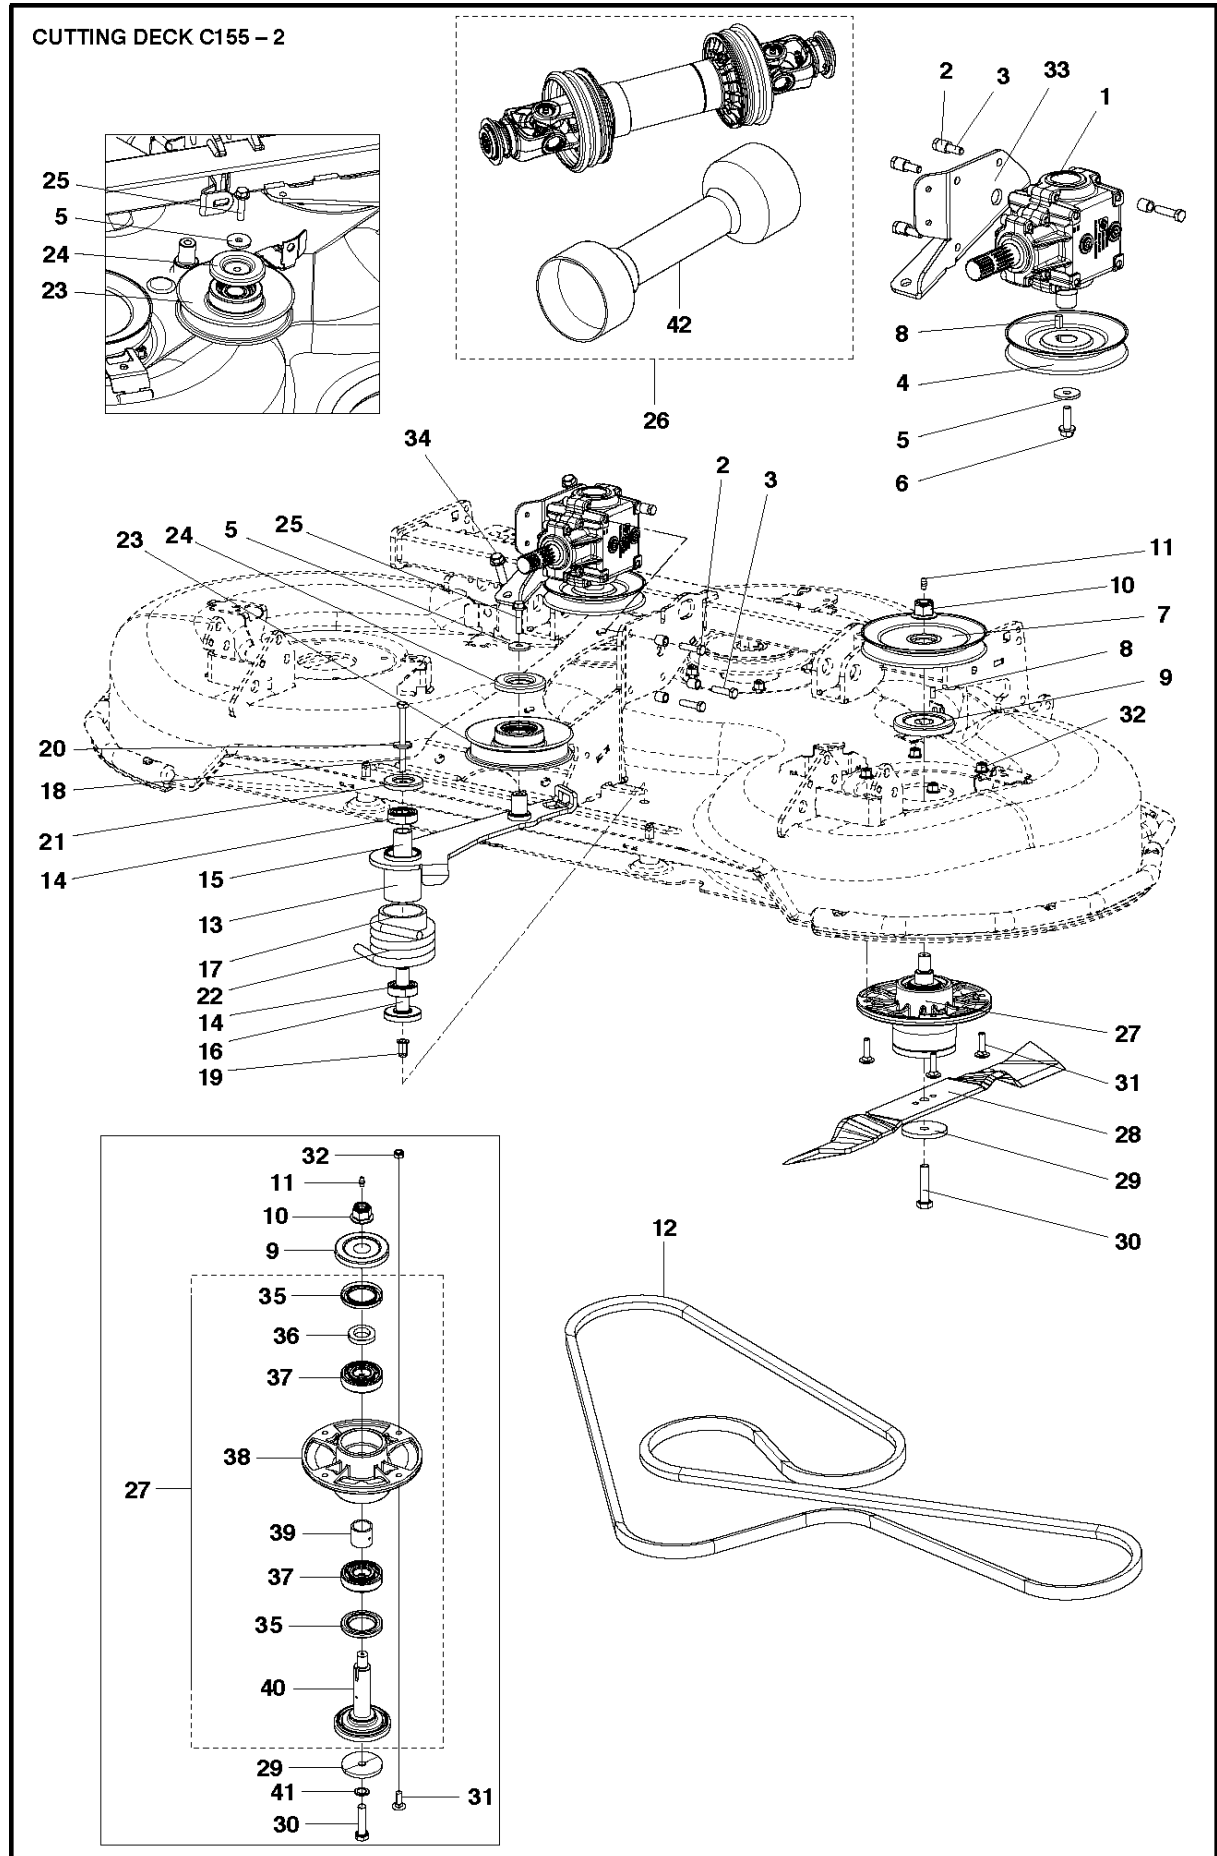

SPARE PARTS LIST

RIDERS

CUTTING DECK C155, 967293901,
2015-01, 967978401, 2019-09

61"/155CM CUTTING DECK

CUTTING DECK C155, 967293901, 2015-01, 967978401, 2019-09

Ref	Part No	Description	Remark	QTY KIT
1	586 16 30-01	DECK SHELL ASSY		1
2	544 16 62-03	PLUG ASSY		1
3	506 57 01-07	SCREW EHHFM		3
4	506 91 62-03	NUT		3
5	586 23 88-01	REINFORCEMENT		2
6	586 23 91-01	WEAR PLATE		2
7	587 96 20-03	SCREW ITXCFSM		6
8	586 48 34-01	NUT CAP		6

Ref	Part No	Description	Remark	QTY	KIT
1	586 22 40-01	BEVEL GEAR		1	
2	585 87 73-01	SLEEVE		6	
3	504 02 13-02	SCREW		6	
4	585 14 51-01	PULLEY ASSY		1	
5	544 22 16-01	WASHER		3	
6	577 21 65-01	SCREW		1	
7	583 89 81-01	PULLEY ASSY		3	
8	506 53 35-01	PARALLEL KEY		4	
9	577 97 08-01	DUST COVER		3	
10	577 41 19-01	NUT FLANGE		3	
11	738 88 10-01	LUBRICATION NIPPLE		3	
12	589 56 40-01	BELT		1	
13	586 22 58-01	ARM		1	
14	738 22 03-19	BALL BEARING		2	
15	586 22 67-01	DISTANCE		1	
16	586 22 64-01	SHAFT		1	
17	525 46 56-01	SPACER		1	
18	725 24 69-51	SCREW EHHM		1	
19	506 91 62-03	NUT		1	
20	734 11 64-41	WASHER		1	
21	510 25 45-01	SHIELD		1	
22	586 22 61-01	SPRING		1	
23	585 12 81-01	BELT TENSIONER WHEEL ASSY		2	
24	587 48 83-01	DUST COVER		2	
25	506 57 01-06	SCREW EHHFM		2	
26	586 49 32-01	SHAFT ASSY		1	
27	588 22 62-01	BEARING HOUSING ASSY		3	
28	544 17 58-10	BLADE		3	
29	588 14 56-02	PLATE		3	
30	725 25 42-86	SCREW EHHM		3	
31	535 42 38-05	SCREW RSQM		12	
32	576 64 57-04	NUT FLANGE		12	
33	586 23 85-01	BRACKET		1	
34	506 67 54-01	SCREW EHHFM		2	
35	577 22 60-01	RADIAL SEAL		6	27
36	577 16 24-01	SPACER		3	27
37	580 39 80-01	BALL BEARING		6	27
38	578 01 61-01	BEARING HOUSING		3	27
39	577 20 78-01	SPACER		3	27
40	577 97 07-01	BLADE BRACKET		2	27
41	579 81 17-01	SPRING WASHER		3	
42	579 76 73-01	COVER ASSY		1	26