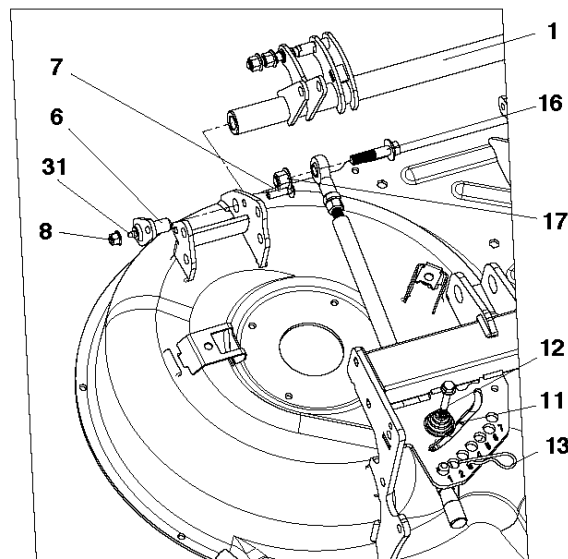

CUTTING DECK C155 - 4

Ref	Part No	Description	Remark	QTY KIT
1	586 22 42-01	CROSSBAR		1
2	579 59 59-01	COTTER		2
3	579 50 34-01	SPRING		2
4	735 31 13-20	E-CLIP		2
5	576 64 57-05	NUT FLANGE		8
6	586 36 70-01	COTTER		2
7	535 42 38-05	SCREW RSQM		2
8	576 64 57-04	NUT FLANGE		2
9	586 22 43-01	STAY		1
10	521 90 35-01	KNOB		1
11	586 22 51-01	SPRING		1
12	506 57 01-08	SCREW EHHFM		1
13	721 68 02-51	SPRING COTTER		1
14	506 95 17-04	ROD END		1
15	731 23 22-01	HEXAGON NUT		1
16	576 65 48-05	SCREW EHHFM		1
17	576 64 57-06	NUT FLANGE		3
18	586 22 53-01	GUIDE PLATE		1
19	586 22 53-02	GUIDE PLATE		1
20	587 96 19-02	SCREW ITXCSFM		6
21	506 89 58-01	COLLAR SCREW		2
22	587 63 94-01	SPRING WASHER		2
23	586 23 74-01	LOCKING PLATE		1
24	586 23 74-02	LOCKING PLATE		1
25	586 23 73-01	LOCKING BOLT		2
26	586 54 22-01	SPRING WASHER		2
27	586 54 29-01	FIXING WASHER		2
28	588 14 42-01	SUPPORT SHEET		1
29	576 82 31-01	WASHER		2
30	506 67 54-01	SCREW EHHFM		2
31	738 88 10-01	LUBRICATION NIPPLE		1