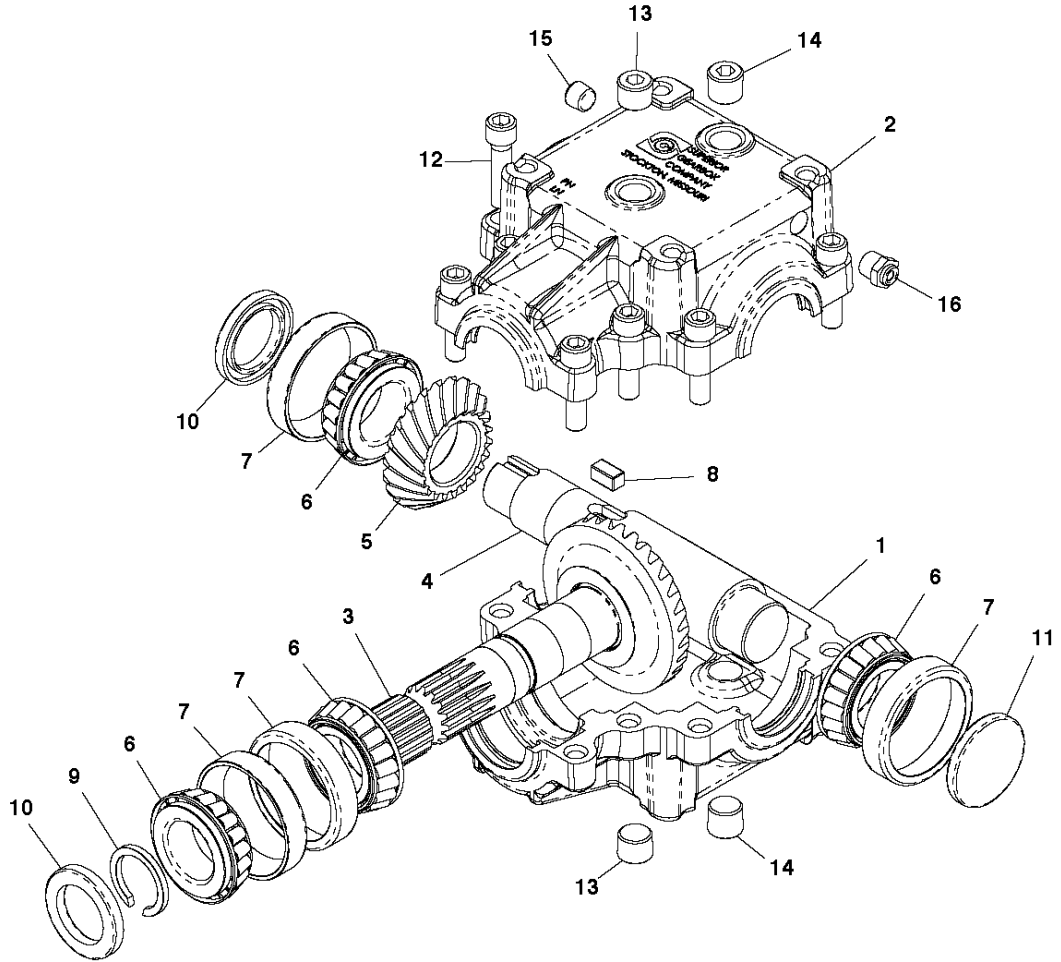

CUTTING DECK C155 - 7

61"/155CM CUTTING DECK

CUTTING DECK C155, 967293901, 2015-01, 967978401, 2019-09

Ref	Part No	Description	Remark	QTY KIT
1	588 42 19-01	HOUSING		1
2	588 42 20-01	HOUSING		1
3	588 42 21-01	SHAFT		1
4	588 42 22-01	SHAFT		1
5	588 42 23-01	GEAR		1
6	588 42 24-01	BEARING		4
7	588 42 25-01	BEARING RING		4
8	588 42 26-01	KEY		1
9	588 42 27-01	RETAINER RING		1
10	588 42 28-01	SEAL		2
11	588 42 29-01	CAP		1
12	588 42 30-01	BOLT		8
13	588 42 31-01	PLUG		2
14	588 42 32-01	PLUG		2
15	588 42 33-01	PLUG		1
16	588 42 35-01	PLUG		6