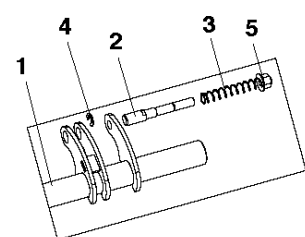

CUTTING DECK C155 - 4

Ref	Part No	Description	Remark	QTY KIT
1	586 22 42-01	CROSSBAR		1
2	579 59 59-01	COTTER		2
3	579 50 34-01	SPRING		2
4	735 31 13-20	E-CLIP		2
5	576 64 57-05	NUT FLANGE		8
6	586 36 70-01	COTTER		2
7	535 42 38-05	SCREW RSQM		2
8	576 64 57-04	NUT FLANGE		2
9	586 22 43-01	STAY		1
10	521 90 35-01	KNOB		1
11	586 22 51-01	SPRING		1
12	506 57 01-08	SCREW EHHFM		1
13	721 68 02-51	SPRING COTTER		1
14	506 95 17-04	ROD END		1
15	731 23 22-01	HEXAGON NUT		1
16	576 65 48-05	SCREW EHHFM		1
17	576 64 57-06	NUT FLANGE		3
18	586 22 53-01	GUIDE PLATE		1
19	586 22 53-02	GUIDE PLATE		1
20	587 96 19-02	SCREW ITXCSFM		6
21	506 89 58-01	COLLAR SCREW		2
22	587 63 94-01	SPRING WASHER		2
23	586 23 74-01	LOCKING PLATE		1
24	586 23 74-02	LOCKING PLATE		1
25	586 23 73-01	LOCKING BOLT		2
26	586 54 22-01	SPRING WASHER		2
27	586 54 29-01	FIXING WASHER		2
28	588 14 42-01	SUPPORT SHEET		1
29	576 82 31-01	WASHER		2
30	506 67 54-01	SCREW EHHFM		2
31	738 88 10-01	LUBRICATION NIPPLE		1