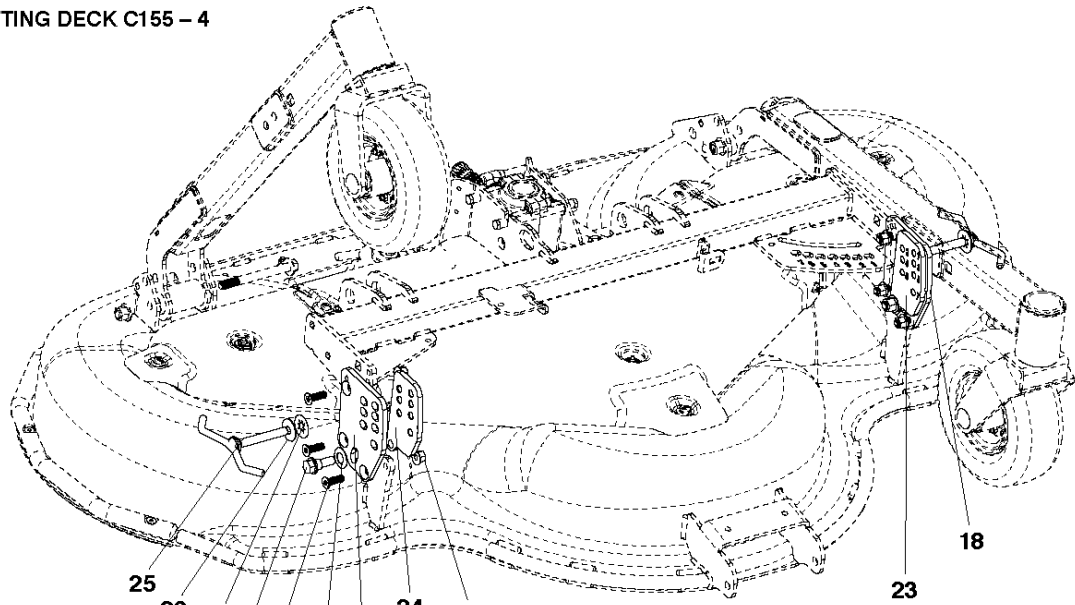

CUTTING DECK C155 - 4

Ref	Part No	Description	Remark	QTY KIT
1	586 22 42-01	CROSSBAR		1
2	579 59 59-01	COTTER		2
3	579 50 34-01	SPRING		2
4	735 31 13-20	E-CLIP		2
5	576 64 57-05	NUT FLANGE		8
6	586 36 70-01	COTTER		2
7	535 42 38-05	SCREW RSQM		2
8	576 64 57-04	NUT FLANGE		2
9	586 22 43-01	STAY		1
10	521 90 35-01	KNOB		1
11	586 22 51-01	SPRING		1
12	506 57 01-08	SCREW EHHFM		1
13	721 68 02-51	SPRING COTTER		1
14	506 95 17-04	ROD END		1
15	731 23 22-01	HEXAGON NUT		1
16	576 65 48-05	SCREW EHHFM		1
17	576 64 57-06	NUT FLANGE		3
18	586 22 53-01	GUIDE PLATE		1
19	586 22 53-02	GUIDE PLATE		1
20	587 96 19-02	SCREW ITXCSFM		6
21	506 89 58-01	COLLAR SCREW		2
22	587 63 94-01	SPRING WASHER		2
23	586 23 74-01	LOCKING PLATE		1
24	586 23 74-02	LOCKING PLATE		1
25	586 23 73-01	LOCKING BOLT		2
26	586 54 22-01	SPRING WASHER		2
27	586 54 29-01	FIXING WASHER		2
28	588 14 42-01	SUPPORT SHEET		1
29	576 82 31-01	WASHER		2
30	506 67 54-01	SCREW EHHFM		2
31	738 88 10-01	LUBRICATION NIPPLE		1