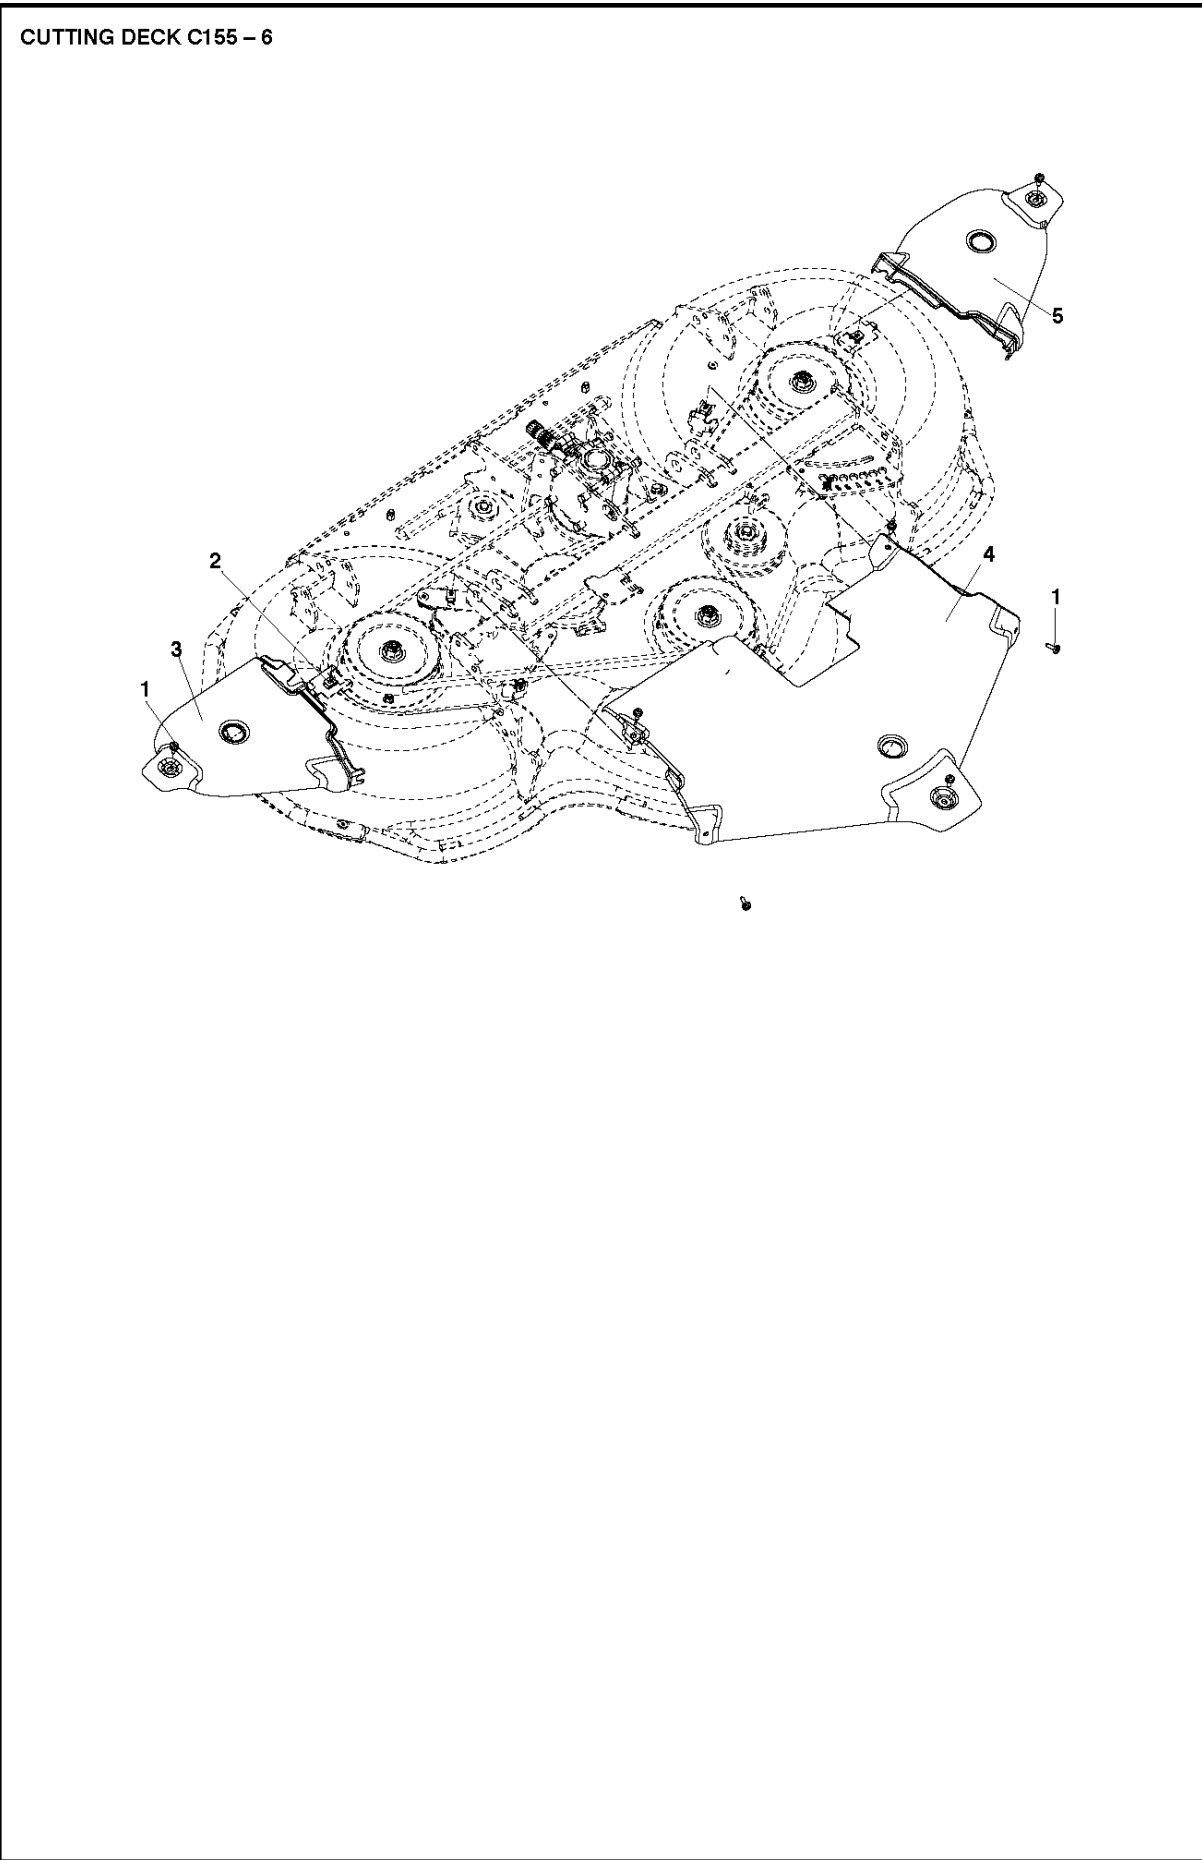

61"/155CM CUTTING DECK

CUTTING DECK C155, 967293901, 2015-01, 967978401, 2019-09

Ref	Part No	Description	Remark	QTY KIT
1	574 85 62-02	SCREW		7
2	535 42 91-01	SPRING NUT		7
3	586 41 18-01	BELT COVER		1
4	586 41 19-01	BELT COVER		1
5	586 41 17-01	BELT COVER		1