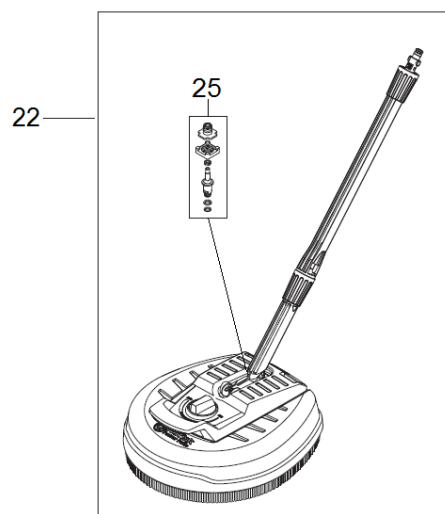

ACCESSORIES

PW 450

2017.04.21

2017.08.02

ACCESSORIES

PW 450, 967677901, 967677902, 2017-10

Ref	Part No	Description	Remark	QTY KIT
1	592 61 76-36	GUN	G5 GUN DARK GREY	1
5	592 61 76-87	TUBE	PRESSURE TUBE W. O-RING	1
10	592 61 76-37	TUBE	G5 NOZZLE TUBE	1
11	740 43 07-00	O-RING	O-RING 9.3X2.4 NITRIL 90 SH	1
12	592 61 76-34	TUBE	G4 NOZZLE TUBE 55MM DARK GREY	1
14	592 61 76-57	NOZZLE	LOW PRESSURE NOZZLE W.O-RINGS	1
15	592 61 76-73	O-RING	O-RING 9.0X2.6 SH90 NBR	1
16	592 61 76-45	HOSE	HOSE STEELARM 13M XT	1
17	592 61 76-69	O-RING	O-RING 10X2 ULTRATHIN 2	
18	740 42 03-00	O-RING	O-RING 5.1X1.6 VITON SH 90	1
20	592 61 77-07	NOZZLE	TORNADO PR	1
21	592 61 76-82	NOZZLE	POWER SPEED	1
22	590 65 78-01	PATIO CLEANER		1
23	596 45 40-01	LANCE		1
24	596 45 41-01	NOZZLE	Two(2) standard nozzles plus two(2) high intensity nozzles	1
25	596 67 84-01	SERVICE KIT	AXLE BEARING KIT	1