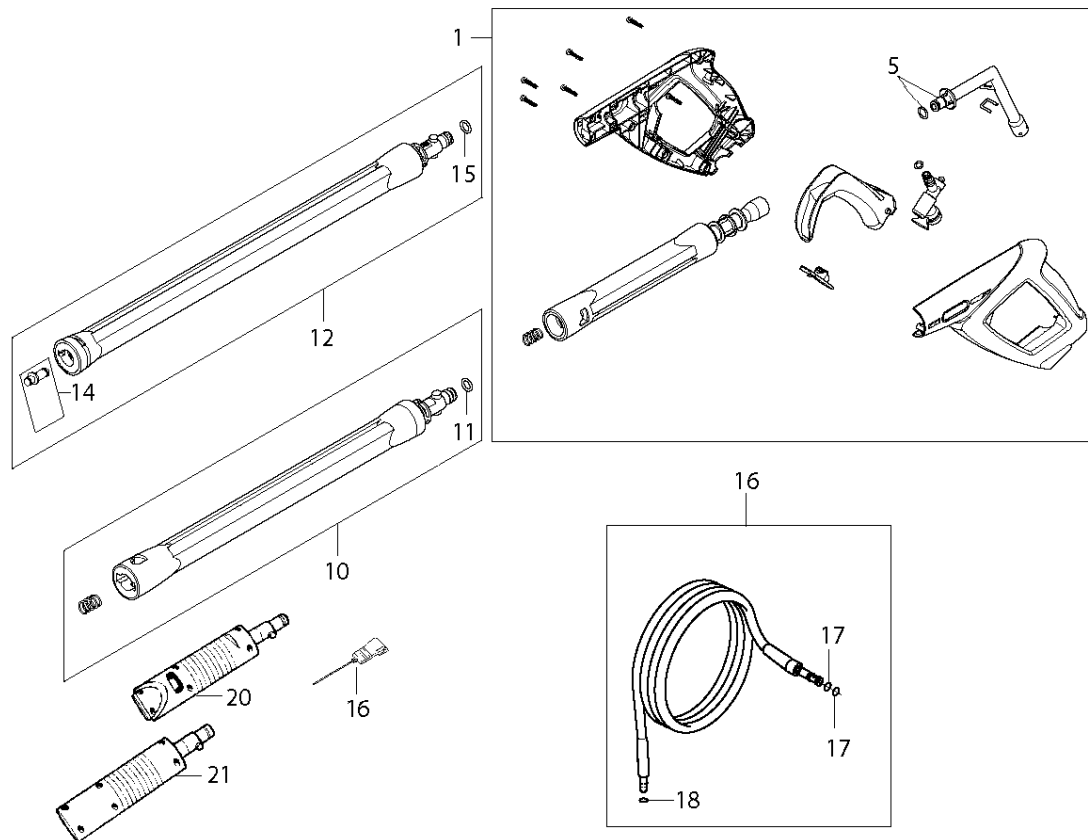

ACCESSORIES

PW 450

2017.04.21

2017.08.02

ACCESSORIES

PW 450, 967677901, 967677902, 2017-10

Ref	Part No	Description	Remark	QTY KIT
1	592 61 76-36	GUN	G5 GUN DARK GREY	1
5	592 61 76-87	TUBE	PRESSURE TUBE W. O-RING	1
10	592 61 76-37	TUBE	G5 NOZZLE TUBE	1
11	740 43 07-00	O-RING	O-RING 9.3X2.4 NITRIL 90 SH	1
12	592 61 76-34	TUBE	G4 NOZZLE TUBE 55MM DARK GREY	1
14	592 61 76-57	NOZZLE	LOW PRESSURE NOZZLE W.O-RINGS	1
15	592 61 76-73	O-RING	O-RING 9.0X2.6 SH90 NBR	1
16	592 61 76-45	HOSE	HOSE STEELARM 13M XT	1
17	592 61 76-69	O-RING	O-RING 10X2 ULTRATHIN 2	
18	740 42 03-00	O-RING	O-RING 5.1X1.6 VITON SH 90	1
20	592 61 77-07	NOZZLE	TORNADO PR	1
21	592 61 76-82	NOZZLE	POWER SPEED	1
22	590 65 78-01	PATIO CLEANER		1
23	596 45 40-01	LANCE		1
24	596 45 41-01	NOZZLE	Two(2) standard nozzles plus two(2) high intensity nozzles	1
25	596 67 84-01	SERVICE KIT	AXLE BEARING KIT	1