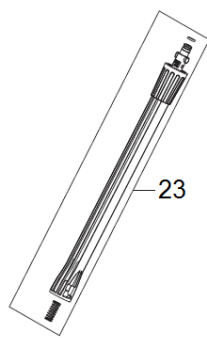

ACCESSORIES

PW 450

2017.04.21

2017.08.02

ACCESSORIES

PW 450, 967677901, 967677902, 2017-10

Ref	Part No	Description	Remark	QTY KIT
1	592 61 76-36	GUN	G5 GUN DARK GREY	1
5	592 61 76-87	TUBE	PRESSURE TUBE W. O-RING	1
10	592 61 76-37	TUBE	G5 NOZZLE TUBE	1
11	740 43 07-00	O-RING	O-RING 9.3X2.4 NITRIL 90 SH	1
12	592 61 76-34	TUBE	G4 NOZZLE TUBE 55MM DARK GREY	1
14	592 61 76-57	NOZZLE	LOW PRESSURE NOZZLE W.O-RINGS	1
15	592 61 76-73	O-RING	O-RING 9.0X2.6 SH90 NBR	1
16	592 61 76-45	HOSE	HOSE STEELARM 13M XT	1
17	592 61 76-69	O-RING	O-RING 10X2 ULTRATHIN 2	
18	740 42 03-00	O-RING	O-RING 5.1X1.6 VITON SH 90	1
20	592 61 77-07	NOZZLE	TORNADO PR	1
21	592 61 76-82	NOZZLE	POWER SPEED	1
22	590 65 78-01	PATIO CLEANER		1
23	596 45 40-01	LANCE		1
24	596 45 41-01	NOZZLE	Two(2) standard nozzles plus two(2) high intensity nozzles	1
25	596 67 84-01	SERVICE KIT	AXLE BEARING KIT	1