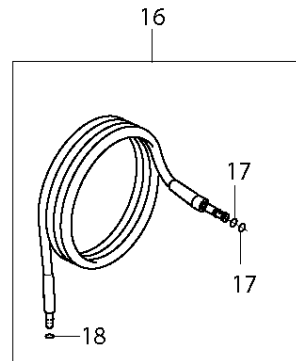

ACCESSORIES

PW 450

2017.04.21

2017.08.02

ACCESSORIES

PW 450, 967677901, 967677902, 2017-10

Ref	Part No	Description	Remark	QTY KIT
1	592 61 76-36	GUN	G5 GUN DARK GREY	1
5	592 61 76-87	TUBE	PRESSURE TUBE W. O-RING	1
10	592 61 76-37	TUBE	G5 NOZZLE TUBE	1
11	740 43 07-00	O-RING	O-RING 9.3X2.4 NITRIL 90 SH	1
12	592 61 76-34	TUBE	G4 NOZZLE TUBE 55MM DARK GREY	1
14	592 61 76-57	NOZZLE	LOW PRESSURE NOZZLE W.O-RINGS	1
15	592 61 76-73	O-RING	O-RING 9.0X2.6 SH90 NBR	1
16	592 61 76-45	HOSE	HOSE STEELARM 13M XT	1
17	592 61 76-69	O-RING	O-RING 10X2 ULTRATHIN 2	
18	740 42 03-00	O-RING	O-RING 5.1X1.6 VITON SH 90	1
20	592 61 77-07	NOZZLE	TORNADO PR	1
21	592 61 76-82	NOZZLE	POWER SPEED	1
22	590 65 78-01	PATIO CLEANER		1
23	596 45 40-01	LANCE		1
24	596 45 41-01	NOZZLE	Two(2) standard nozzles plus two(2) high intensity nozzles	1
25	596 67 84-01	SERVICE KIT	AXLE BEARING KIT	1