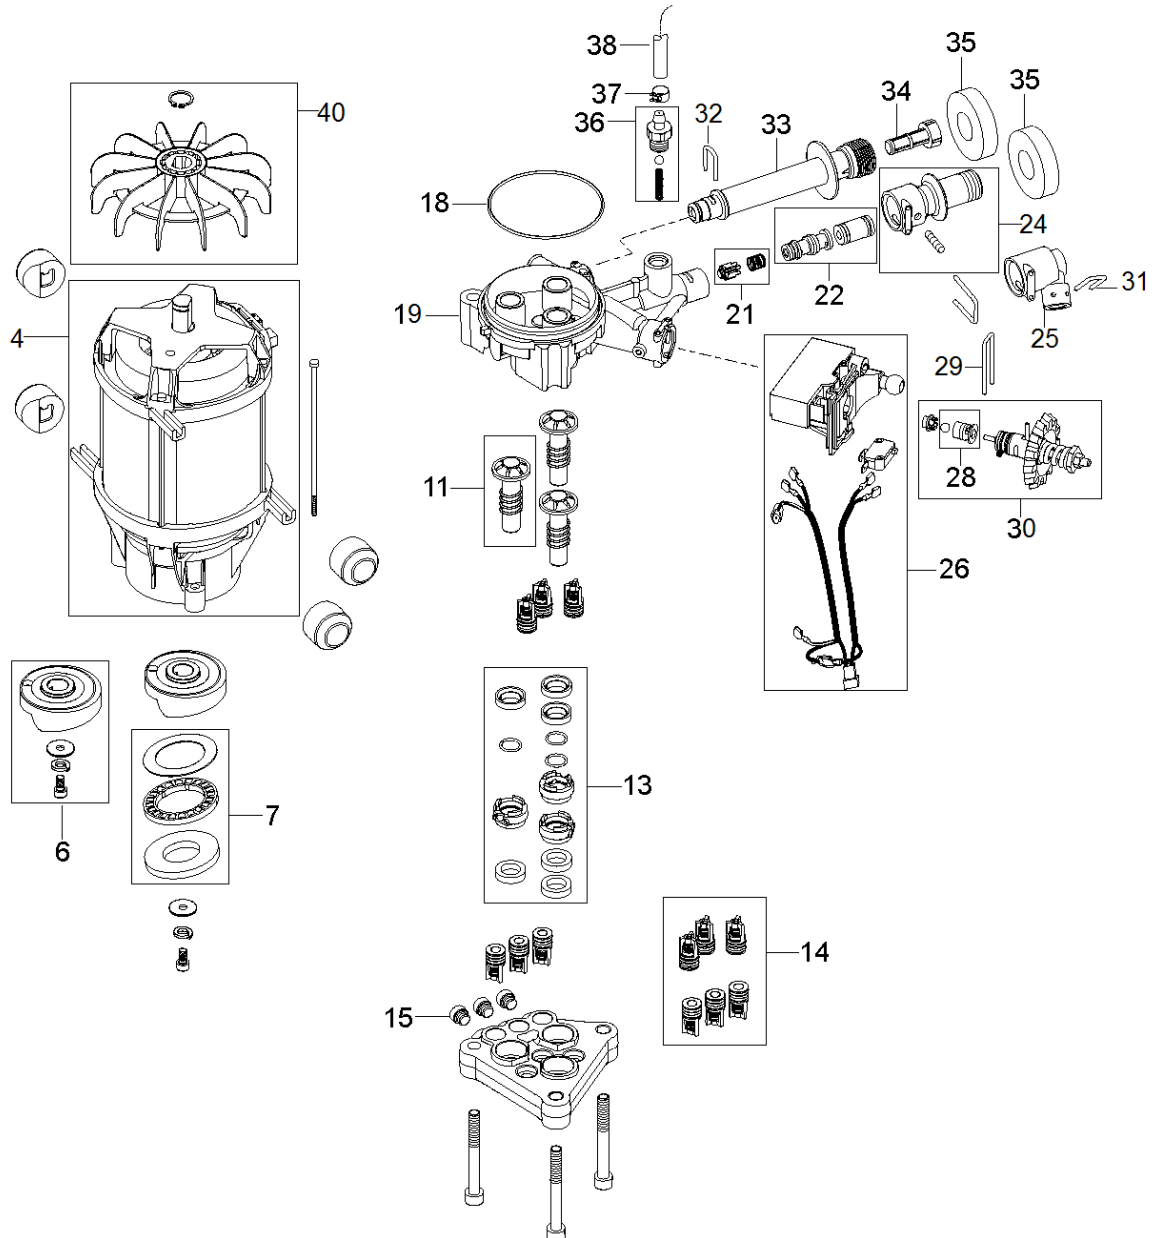

HOSE REEL
PW 450

2015.02.11
2017.08.02

HOSE REEL

PW 450, 967677901, 967677902, 2017-10

Ref	Part No	Description	Remark	QTY KIT
2	593 09 57-01	HANDLE	HANDLE OF HOSE REEL PRO	1
9	592 61 76-70	O-RING	O-RING 14.3X2.4 NITRIL 70 SH	1
11	592 80 75-01	ADAPTER	ADAPTOR SYSTEM ALTO	1
12	592 61 76-13	HOSE CONNECTOR	CONNECTION HOSE SP	1
13	592 61 76-71	O-RING	O-RING 5.28X1.78 NITRIL 90 SH	1
17	596 02 68-01	REEL		1
18	596 02 69-01	REEL		1

MOTOR PUMP UNIT
PW 450

2017.08.03
2017.08.03

PUMP

PW 450, 967677901, 967677902, 2017-10

Ref	Part No	Description	Remark	QTY KIT
4	596 67 86-01	MOTOR		1
6	592 61 77-18	DISC	WOBBLE DISC 9.5 DEGREE SP	1
7	592 61 76-04	BEARING	BEARING REPAIR KIT	1
11	592 61 76-79	PISTON	PISTON STAINLESS REP. KIT	3
13	592 61 76-91	SEALING	REP SEALING SYS STAINLESS SP	1
14	592 61 77-12	SERVICE KIT	VALVE SYSTEM REPAIR KIT	1
15	592 61 76-81	PLUG	PLUG WITH O-RING	3
18	592 61 76-66	O-RING	O-RING 80X2 NITRIL 70 SHORE	1
19	596 67 91-01	CYLINDER KIT		1
21	592 61 76-64	NON RETURN VALVE	NON RETURN VALVE SP	1
22	592 61 76-50	INJECTOR	INJECTOR 1.64MM SP	1
26	592 61 76-60	MICRO SWITCH	MICRO SWITCH BOX SYSTEM SP	1
28	592 61 76-25	SERVICE KIT	EASY START SP	1
33	592 61 77-16	INLET	WATER INLET SP	1
34	592 61 76-51	FILTER	INLET FILTER MESH SP	1
35	592 61 76-27	SEAL	FOAM SEAL FOR OUTLET & INLET	2
36	592 61 76-46	HOSE	HOSE TAIL	1
37	592 61 76-41	HOSE	HOSE CLIP R12	1
38	592 61 76-39	HOSE	HOSE diam. 6X3	1
24	596 02 66-01	OUTLET PIPE		1
25	596 02 67-01	OUTLET PIPE		1
29	596 28 91-01	BRACKET		1
30	592 61 77-11	VALVE		1
31	596 02 47-01	BRACKET		1
32	596 02 46-01	BRACKET		1
40	596 02 53-01	FAN		1