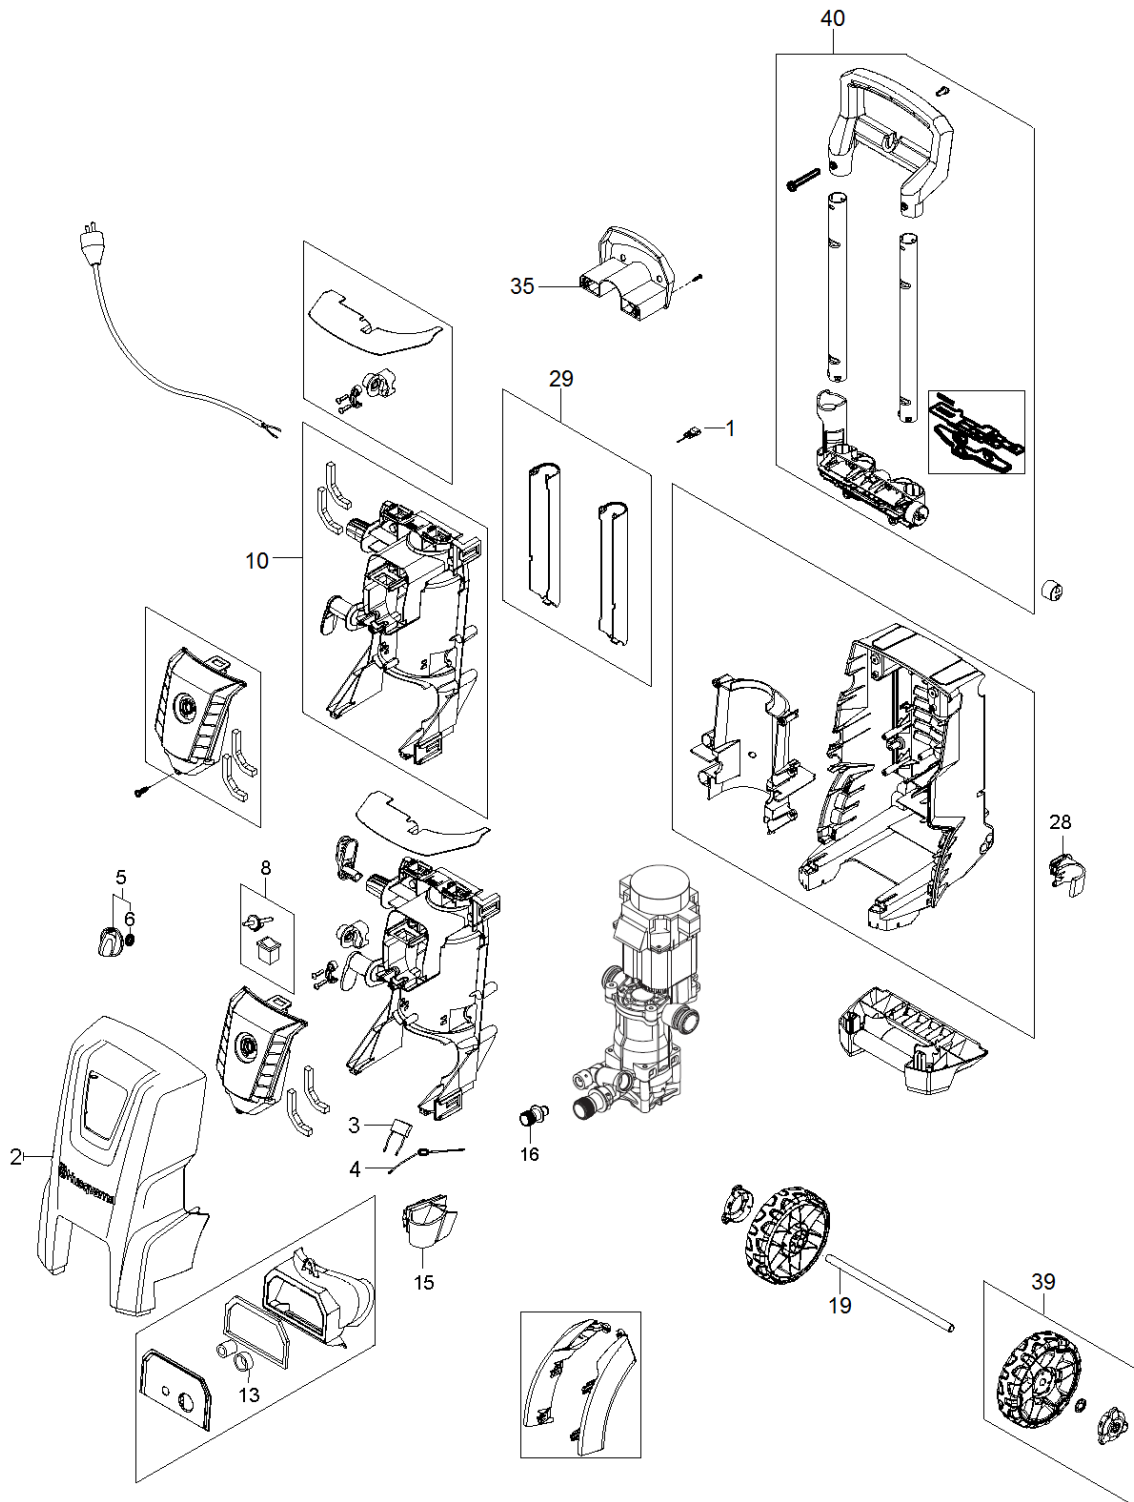

SPARE PARTS LIST

PRESSURE WASHERS

PW 345C, 967677601, 967677602,
2017-10

OVERVIEW

PW 345C

2017.04.06

2017.08.02

OVERVIEW

PW 345C, 967677601, 967677602, 2017-10

Ref	Part No	Description	Remark	QTY KIT
2	593 66 04-01	FRONT COVER		1
1	596 02 49-01	CLEANER		1
3	592 61 76-12	CAPACITOR	CAPACITOR UNIVERSAL MPX	1
4	592 61 76-26	COIL	EMC COIL UNIVERSAL	1
5	592 61 77-02	KNOB	SWITCH KNOB BLACK KIT	1
6	592 61 76-68	O-RING	O-RING 10.2X2.5 NBR 70	1
8	592 61 77-03	SWITCH	SWITCH ON/OFF WITH SHAFT	1
13	592 61 76-52	GASKET	INLET GASKET	1
15	593 00 23-01	HOLDER	LANCE HOLDER BOTTOM	1
16	592 61 77-14	INLET	WATER INLET NA01	1
28	593 09 58-01	HOLDER	LANCE HOLDER TOP DARK GREY	1
10	596 02 65-01	MOTOR COVER		1
19	596 28 90-01	WHEEL AXLE		1
29	596 02 52-01	COVER		1
35	596 02 44-01	BRACKET		1
39	596 02 77-01	WHEEL KIT		1
40	596 02 61-01	HANDLE BRACKET		1

MOTOR PUMP

PW 345C

2015.08.20

2017.08.02

PUMP

PW 345C, 967677601, 967677602, 2017-10

Ref	Part No	Description	Remark	QTY KIT
3	596 67 87-01	MOTOR		1
5	592 61 77-05	BEARING	THRUST BALL BEARING	1
10	592 61 76-78	PISTON	PISTON COMPLETE KIT 3PCS	1
11	592 61 76-72	O-RING	O-RING 72X2 SH90	1
12	592 61 76-19	CYLINDER		1
13	592 61 76-24	SERVICE KIT	EASY START KIT	1
15	592 61 76-51	FILTER	INLET FILTER MESH SP	1
16	592 61 76-75	QUICK COUPLING	OUTLET INSERT QUICK COUPLING	1
17	740 42 03-00	O-RING	O-RING 5.1X1.6 VITON SH 90	1
18	592 61 76-62	NON RETURN VALVE	NON RETURN VALVE COMPLETE	1
19	592 61 76-97	VALVE	START/STOP VALVE D3.05	1
20	592 61 76-61	MICRO SWITCH	MICROSWITCH BOX COMPLETE	1
21	592 61 77-06	COLLAR	THRUST COLLAR WATER KIT	1
22	503 26 30-26	O-RING	O-RING 10.0X2.2 NBR 90	1
23	592 61 76-93	VALVE KIT	PRESSURE VALVE PLUG KIT	3
25	592 61 76-53	VALVE	INLET OUTLET VALVE 6PCS	1
26	592 61 76-14	CYLINDER HEAD		1
29	596 28 88-01	SCREW		1