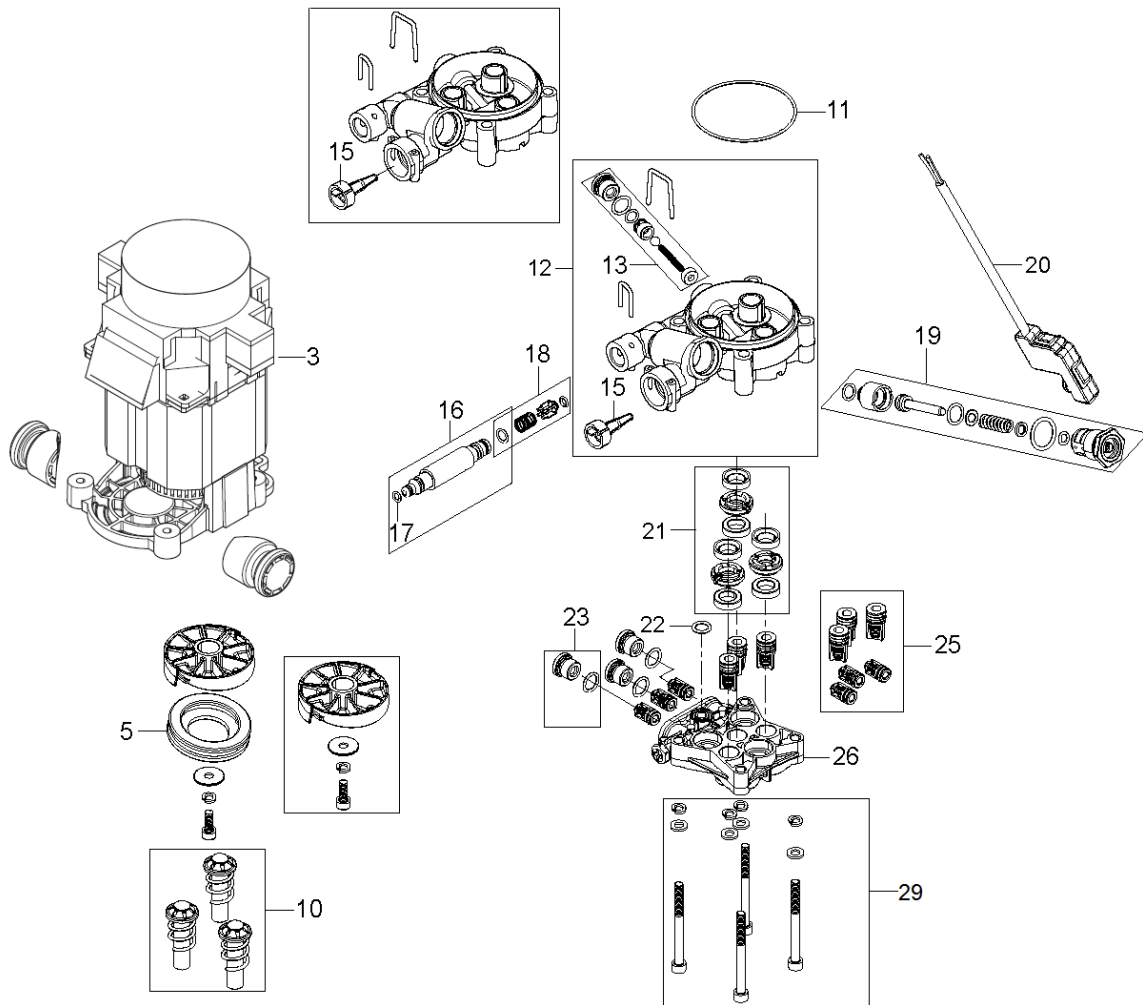

PW 345C, 967677601, 967677602, 2017-10

Ref	Part No	Description	Remark	QTY KIT
2	593 66 04-01	FRONT COVER		1
1	596 02 49-01	CLEANER		1
3	592 61 76-12	CAPACITOR	CAPACITOR UNIVERSAL MPX	1
4	592 61 76-26	COIL	EMC COIL UNIVERSAL	1
5	592 61 77-02	KNOB	SWITCH KNOB BLACK KIT	1
6	592 61 76-68	O-RING	O-RING 10.2X2.5 NBR 70	1
8	592 61 77-03	SWITCH	SWITCH ON/OFF WITH SHAFT	1
13	592 61 76-52	GASKET	INLET GASKET	1
15	593 00 23-01	HOLDER	LANCE HOLDER BOTTOM	1
16	592 61 77-14	INLET	WATER INLET NA01	1
28	593 09 58-01	HOLDER	LANCE HOLDER TOP DARK GREY	1
10	596 02 65-01	MOTOR COVER		1
19	596 28 90-01	WHEEL AXLE		1
29	596 02 52-01	COVER		1
35	596 02 44-01	BRACKET		1
39	596 02 77-01	WHEEL KIT		1
40	596 02 61-01	HANDLE BRACKET		1

MOTOR PUMP

PW 345C

2015.08.20

2017.08.02

PUMP

PW 345C, 967677601, 967677602, 2017-10

Ref	Part No	Description	Remark	QTY KIT
3	596 67 87-01	MOTOR		1
5	592 61 77-05	BEARING	THRUST BALL BEARING	1
10	592 61 76-78	PISTON	PISTON COMPLETE KIT 3PCS	1
11	592 61 76-72	O-RING	O-RING 72X2 SH90	1
12	592 61 76-19	CYLINDER		1
13	592 61 76-24	SERVICE KIT	EASY START KIT	1
15	592 61 76-51	FILTER	INLET FILTER MESH SP	1
16	592 61 76-75	QUICK COUPLING	OUTLET INSERT QUICK COUPLING	1
17	740 42 03-00	O-RING	O-RING 5.1X1.6 VITON SH 90	1
18	592 61 76-62	NON RETURN VALVE	NON RETURN VALVE COMPLETE	1
19	592 61 76-97	VALVE	START/STOP VALVE D3.05	1
20	592 61 76-61	MICRO SWITCH	MICROSWITCH BOX COMPLETE	1
21	592 61 77-06	COLLAR	THRUST COLLAR WATER KIT	1
22	503 26 30-26	O-RING	O-RING 10.0X2.2 NBR 90	1
23	592 61 76-93	VALVE KIT	PRESSURE VALVE PLUG KIT	3
25	592 61 76-53	VALVE	INLET OUTLET VALVE 6PCS	1
26	592 61 76-14	CYLINDER HEAD		1
29	596 28 88-01	SCREW		1