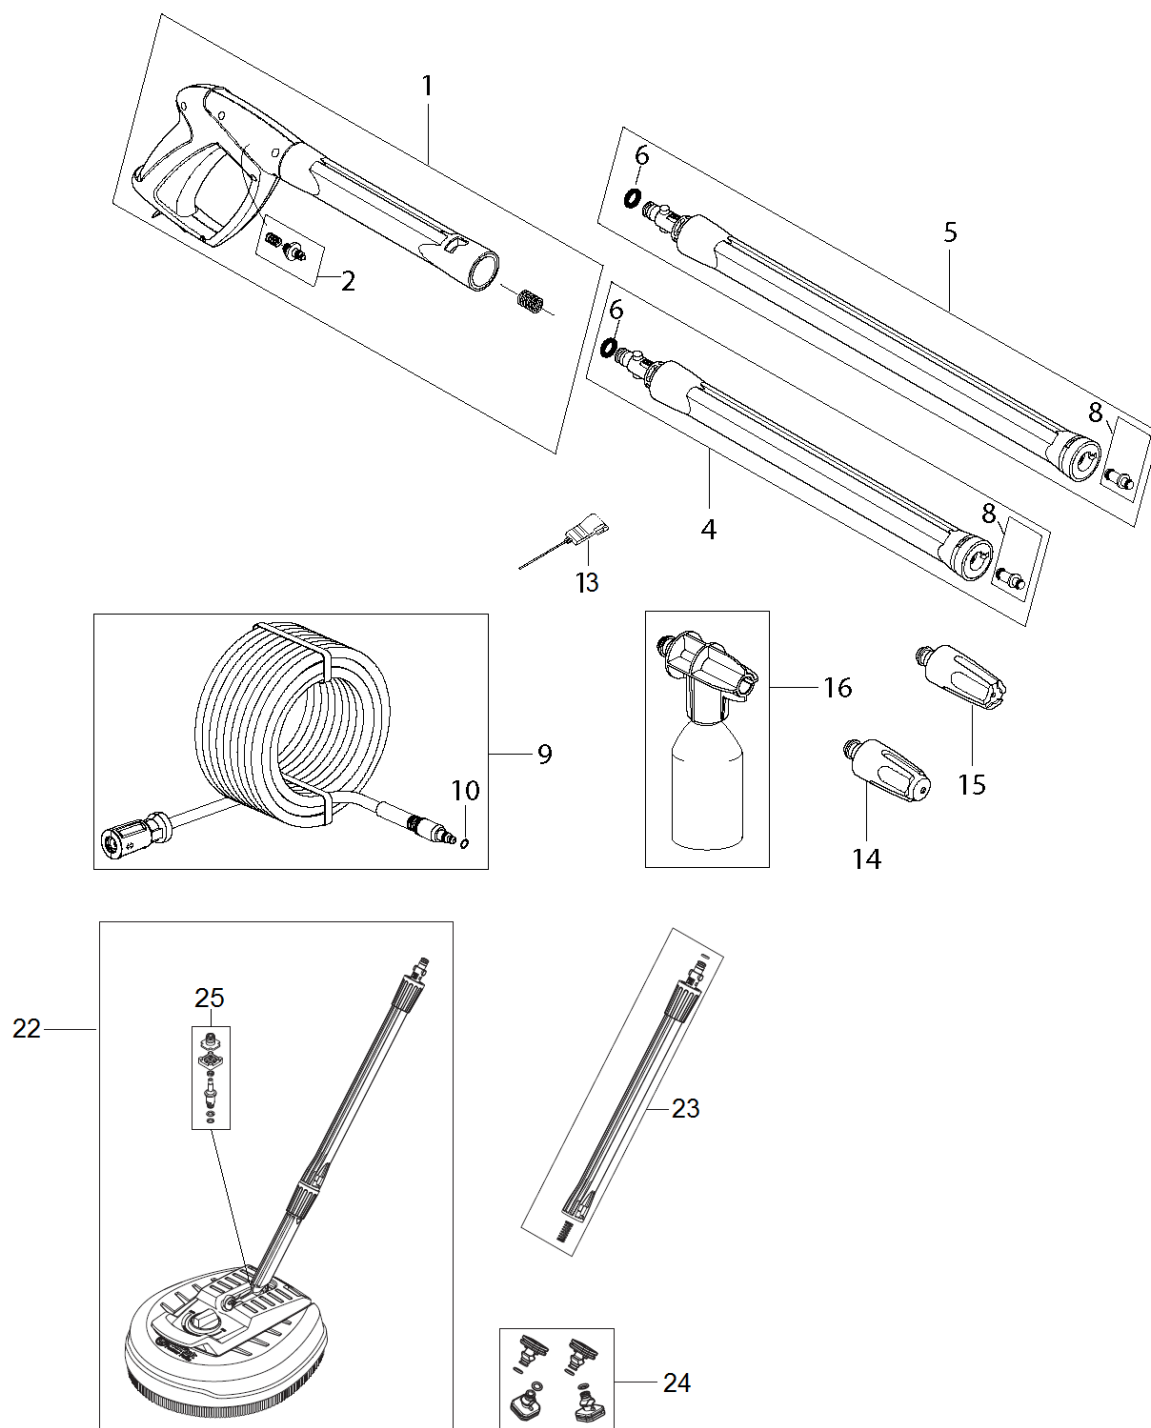

MOTOR PUMP

PW 345C

2015.08.20

2017.08.02

PUMP

PW 345C, 967677601, 967677602, 2017-10

Ref	Part No	Description	Remark	QTY KIT
3	596 67 87-01	MOTOR		1
5	592 61 77-05	BEARING	THRUST BALL BEARING	1
10	592 61 76-78	PISTON	PISTON COMPLETE KIT 3PCS	1
11	592 61 76-72	O-RING	O-RING 72X2 SH90	1
12	592 61 76-19	CYLINDER		1
13	592 61 76-24	SERVICE KIT	EASY START KIT	1
15	592 61 76-51	FILTER	INLET FILTER MESH SP	1
16	592 61 76-75	QUICK COUPLING	OUTLET INSERT QUICK COUPLING	1
17	740 42 03-00	O-RING	O-RING 5.1X1.6 VITON SH 90	1
18	592 61 76-62	NON RETURN VALVE	NON RETURN VALVE COMPLETE	1
19	592 61 76-97	VALVE	START/STOP VALVE D3.05	1
20	592 61 76-61	MICRO SWITCH	MICROSWITCH BOX COMPLETE	1
21	592 61 77-06	COLLAR	THRUST COLLAR WATER KIT	1
22	503 26 30-26	O-RING	O-RING 10.0X2.2 NBR 90	1
23	592 61 76-93	VALVE KIT	PRESSURE VALVE PLUG KIT	3
25	592 61 76-53	VALVE	INLET OUTLET VALVE 6PCS	1
26	592 61 76-14	CYLINDER HEAD		1
29	596 28 88-01	SCREW		1

ACCESSORIES
PW 345C

2017.04.06
2017.08.03

ACCESSORIES

PW 345C, 967677601, 967677602, 2017-10

Ref	Part No	Description	Remark	QTY KIT
1	592 61 76-33	GUN	G4 GUN DARK GREY	1
2	592 61 76-55	SERVICE KIT	KIT F. G3 GUN SPRING & VALVE	1
4	592 61 76-35	TUBE	G4 NOZZLE TUBE SHORT	1
5	592 61 76-34	TUBE	G4 NOZZLE TUBE 55MM DARK GREY	1
6	592 61 76-73	O-RING	O-RING 9.0X2.6 SH90 NBR	1
8	592 61 76-57	NOZZLE	LOW PRESSURE NOZZLE W.O-RINGS	1
9	592 61 76-48	HOSE	HOSE TEXTILE SOFT 8M FOR MODEL	1
10	740 42 03-00	O-RING	O-RING 5.1X1.6 VITON SH 90	1
13	596 02 49-01	CLEANER		1
14	592 61 76-05	NOZZLE	C&C POWER SPEED TURQUOISE	1
15	592 61 76-84	NOZZLE	PR TORNADO DARK BLUE	1
16	592 61 76-06	NOZZLE	C&C FOAMSPRAYER WITH BOTTLE	1
22	590 65 78-01	PATIO CLEANER		1
23	596 45 40-01	LANCE		1
24	596 45 41-01	NOZZLE		1
25	596 67 84-01	SERVICE KIT	AXLE BEARING KIT	1