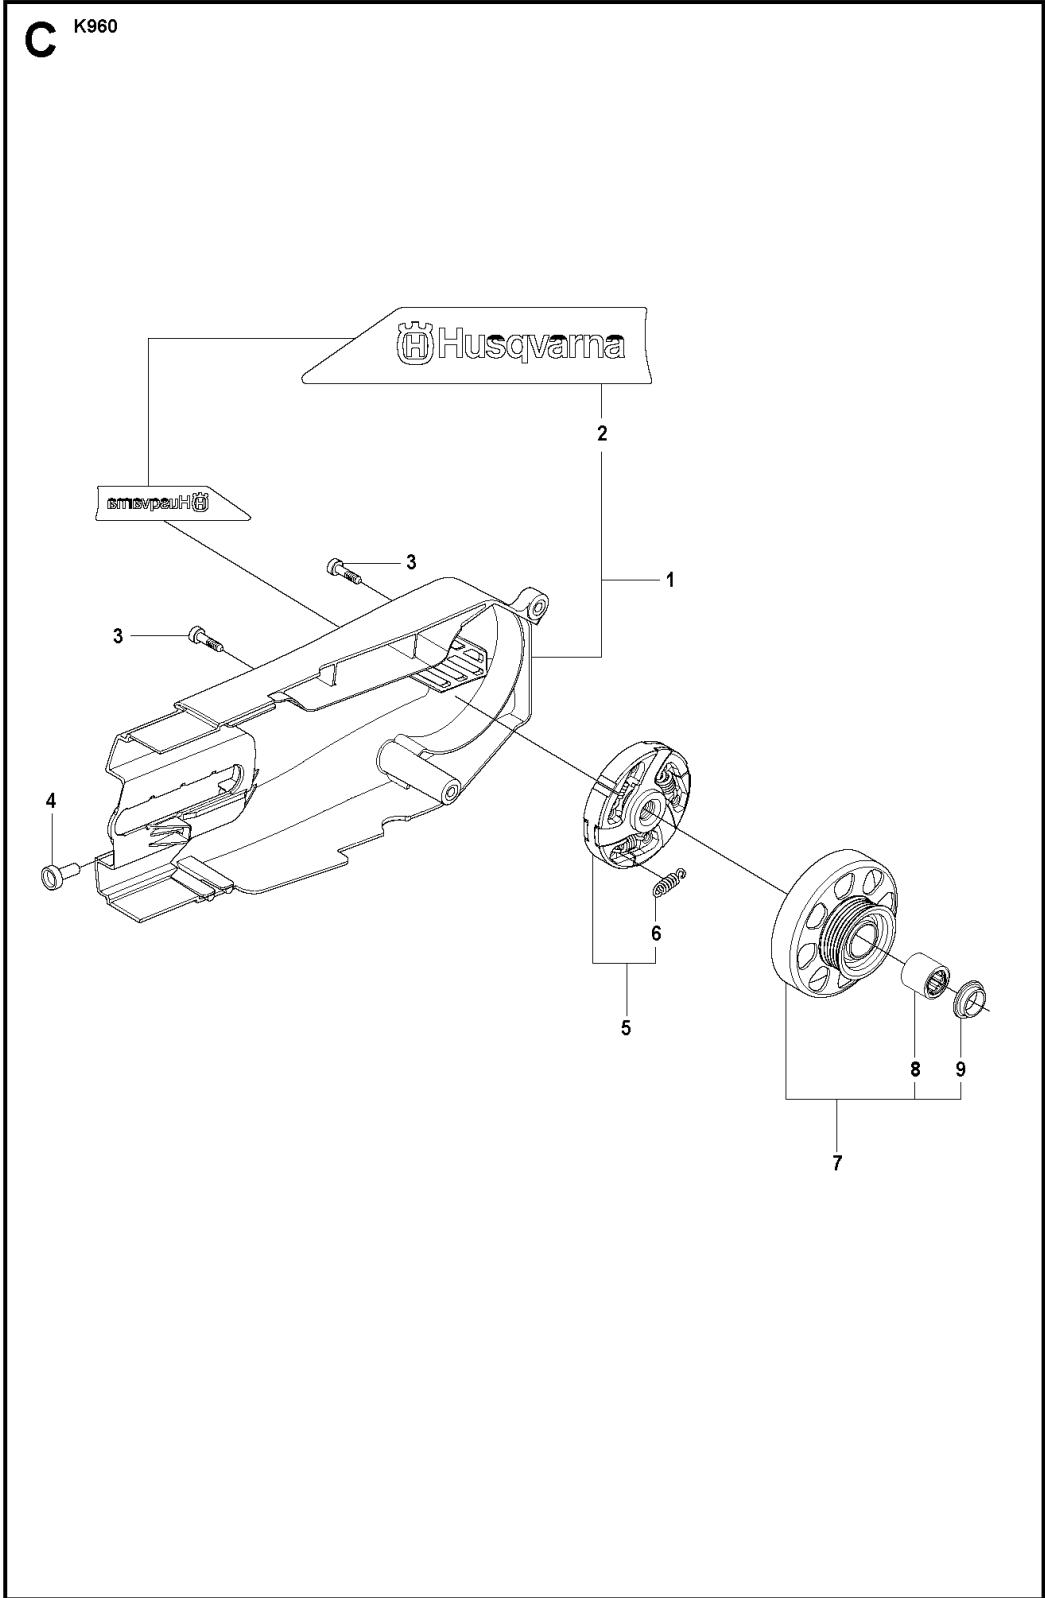

SPARE PARTS LIST

POWER CUTTERS

KV960, 2008-12

BELT GUARD & PULLEY

KV960, 2008-12

Ref	Part No	Description	Remark	QTY	KIT
1	506 28 44-01	SCREW EHHFM		2	
2	506 39 36-02	BELT GUARD		1	3
3	506 26 66-04	BELT TENSIONER ASSY		1	"4, 5, 6"
4	506 40 93-01	NUT		1	
5	506 26 68-01	COMPRESSION SPRING		1	
6	503 20 72-05	SCREW CITXSCM		1	
7	544 90 84-03	BELT	"12"" , 14""	1	
7	544 90 84-04	BELT	"16""	1	
8	503 20 00-45	SCREW EHHFM		1	
9	503 23 01-16	WASHER		1	
10	504 03 70-07	PULLEY	NEW PART	1	"11, 12, 13"
11	505 44 54-03	CASSETTE	NEW PART	1	"12, 14, 15"
12	503 21 28-10	SCREW CCRPANT		7	
13	504 06 22-01	PULLEY	NEW PART	1	
14	544 44 10-01	DRAW SPRING		1	
15	544 44 04-02	BRAKE SHOE	NEW PART	4	
16	506 39 42-08	BEARING HOUSING	NEW PART	1	17-21
17	505 57 41-16	SCREW ITXSCM	NEW PART	1	
18	506 14 32-01	NUT CAP		1	
19	503 21 53-10	SCREW ITXSCM		2	
20	506 28 84-01	SCREEN		1	
21	503 25 21-01	BALL BEARING		2	
22	506 39 42-06	BEARING HOUSING		1	23
23	506 28 73-01	NUT		2	
24	506 29 83-65	SHAFT	NEW PART	1	"25, 26"
25	506 13 95-11	WASHER		1	
26	506 13 96-01	SCREW EHHFM		1	

GUARDS

KV960, 2008-12

Ref	Part No	Description	Remark	QTY	KIT
1	506 26 64-01	SCREEN		1	
2	506 26 63-02	LINING		1	
3	506 26 65-01	FLANGE		1	
4	505 57 41-16	SCREW ITXSCM	NEW PART	3	
5	506 32 48-01	SUPPORT FLANGE		1	
6	506 02 87-01	FLANGE WASHER	DIAM 105	1	
6	506 07 09-01	FLANGE WASHER	DIAM 116	1	
7	506 37 96-20	KIT	DIAM 20	1	
7	506 37 96-22	KIT	"DIAM 22, 2"	1	
7	506 37 96-25	KIT	DIAM 25	1	
7	506 02 88-30	BUSHING	"DIAM 30, 5"	1	
8	503 21 53-20	SCREW ITXSCM	NEW PART	1	
9	506 34 46-02	HANDLE		1	
10	506 34 05-42	BLADE GUARD	"12"" NEW PART"	1	"2, 9, 10"
10	506 34 05-44	BLADE GUARD	"14"" NEW PART"	1	"2, 9, 10"
10	506 34 05-46	BLADE GUARD	"16"" NEW PART"	1	"2, 9, 10"
11	506 28 41-04	LABEL	"12"" DIAM 1""	1	
11	506 28 41-02	LABEL	"12"" DIAM 20 MM"	1	
12	506 28 41-14	LABEL	"14"" DIAM 1""	1	
12	506 28 41-12	LABEL	"14"" DIAM 20 MM"	1	
13	506 28 41-24	LABEL	"16"" DIAM 1""	1	
13	506 28 41-22	LABEL	"16"" DIAM 20 MM"	1	