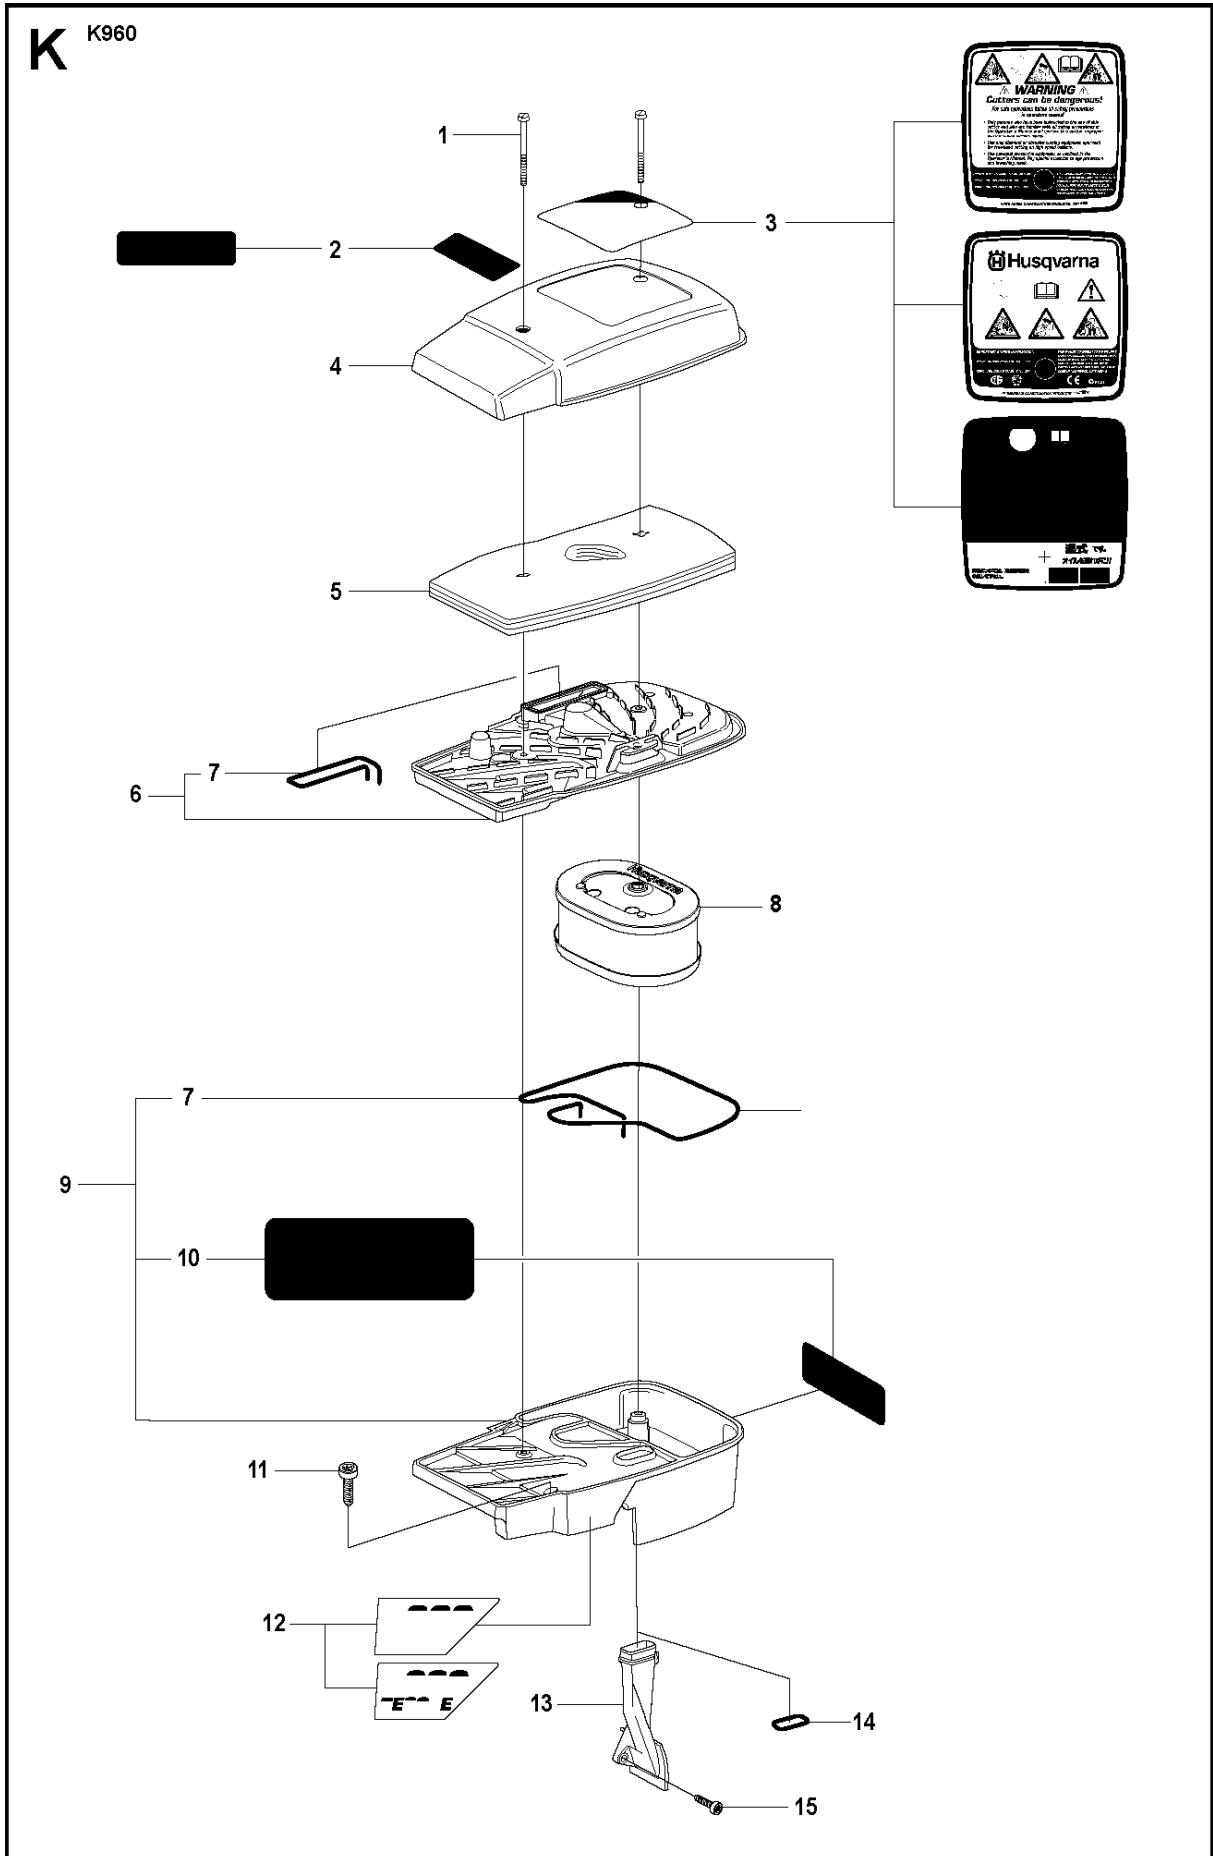

AIR FILTER COVER

KV960, 2008-12

Ref	Part No	Description	Remark	QTY	KIT
1	503 21 53-45	SCREW ITXSCM	NEW PART	2	
2	544 87 46-01	LABEL		1	
3	505 03 89-01	LABEL	EPA USA NEW PART	1	
4	506 22 17-02	COVER		1	
5	506 23 19-01	PREFILTER		1	
6	506 22 18-15	FILTER BOTTOM		1	7
7	506 28 39-30	SEALING		2	
8	506 34 70-02	AIR FILTER		1	
9	544 89 14-02	CYLINDER COVER ASSY	NEW PART	1	"7, 10"
10	506 24 39-02	LABEL		1	
11	503 21 53-30	SCREW ITXSCM		3	
12	544 89 07-09	LABEL	NEW PART	1	
12	544 89 07-10	LABEL	RESCUE NEW PART	1	
13	506 22 94-01	AIR NOZZLE		1	
14	740 48 20-03	O-RING		1	
15	501 98 10-01	SCREW ITXSCM		1