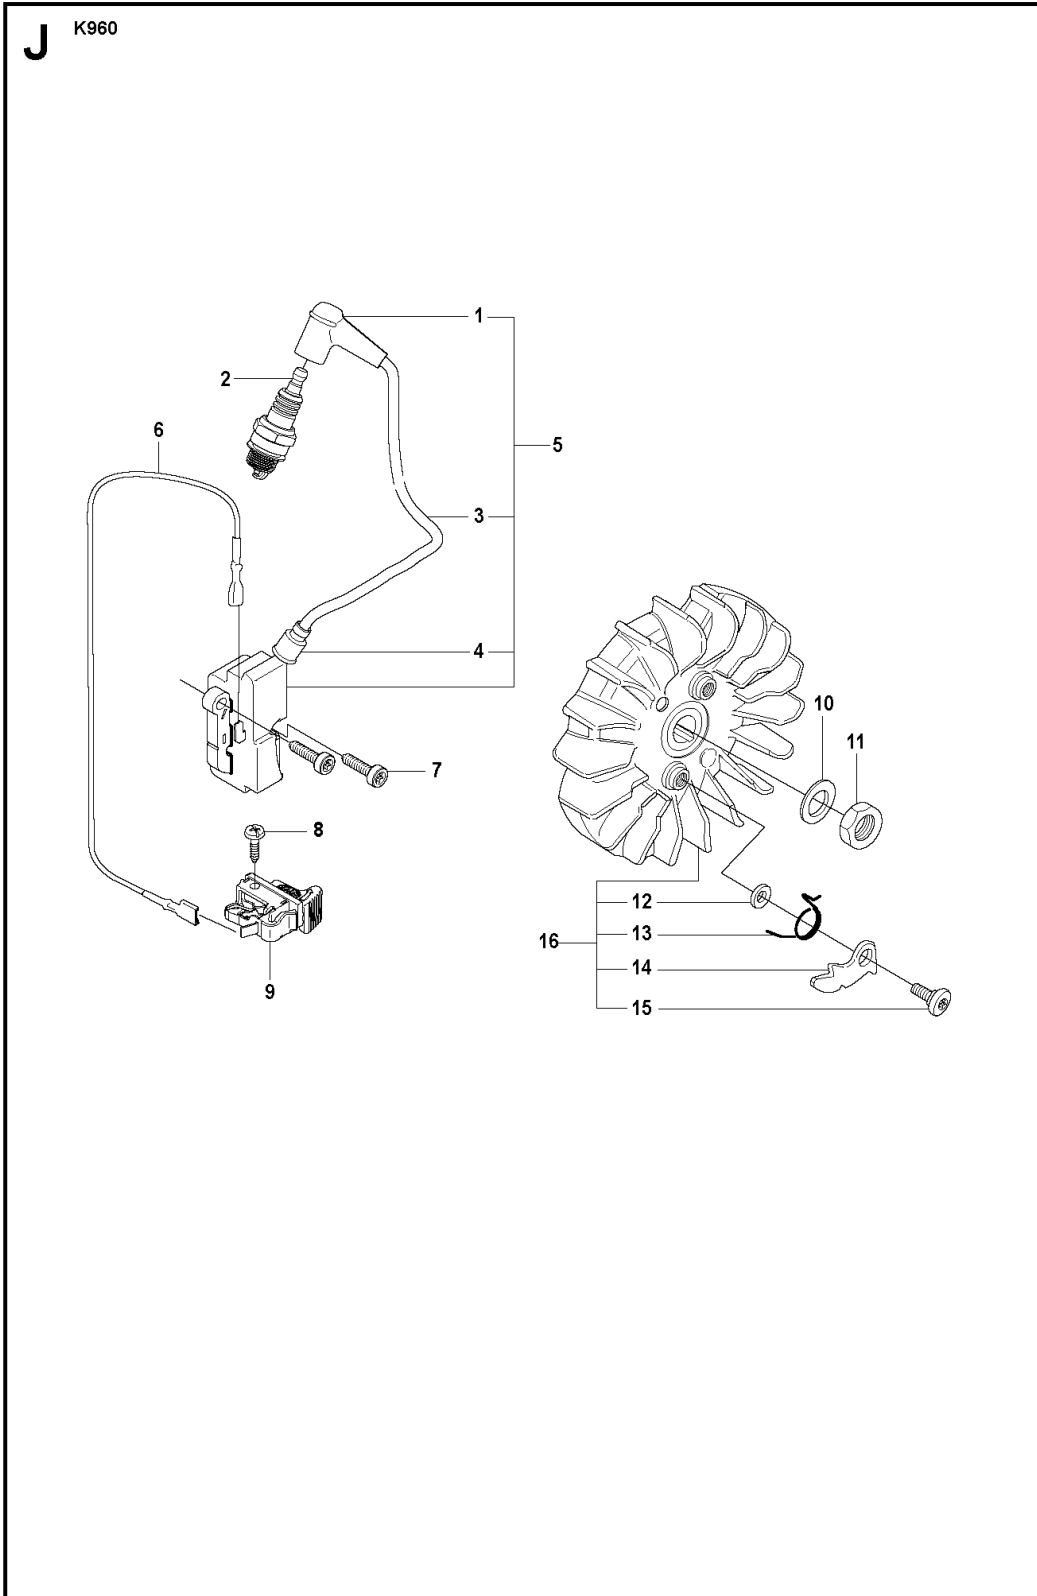

IGNITION SYSTEM

KV960, 2008-12

Ref	Part No	Description	Remark	QTY	KIT
1	501 48 54-02	SPARK PLUG CAP		1	
2	503 23 51-09	SPARK PLUG	RCJ6Y	1	
3	506 38 78-34	IGNITION CABLE		1	
4	505 27 75-16	CABLE SLEEVE		1	
5	510 11 56-03	IGNITION MODULE	NEW PART	1	"1, 3, 4"
6	501 83 98-01	CABLE		1	
7	503 21 53-20	SCREW ITXSCM		2	
8	503 21 28-06	SCREW CCRPANT		1	
9	506 31 86-02	STOP SWITCH		1	
10	503 23 01-01	WASHER		1	
11	503 22 10-11	HEXAGON NUT		1	
12	503 23 00-42	WASHER		2	
13	501 63 48-01	SPRING		2	
14	501 67 32-03	PAWL		2	
15	506 00 69-01	SCREW	NEW PART	2	
16	501 37 56-04	FLYWHEEL		1	12-15