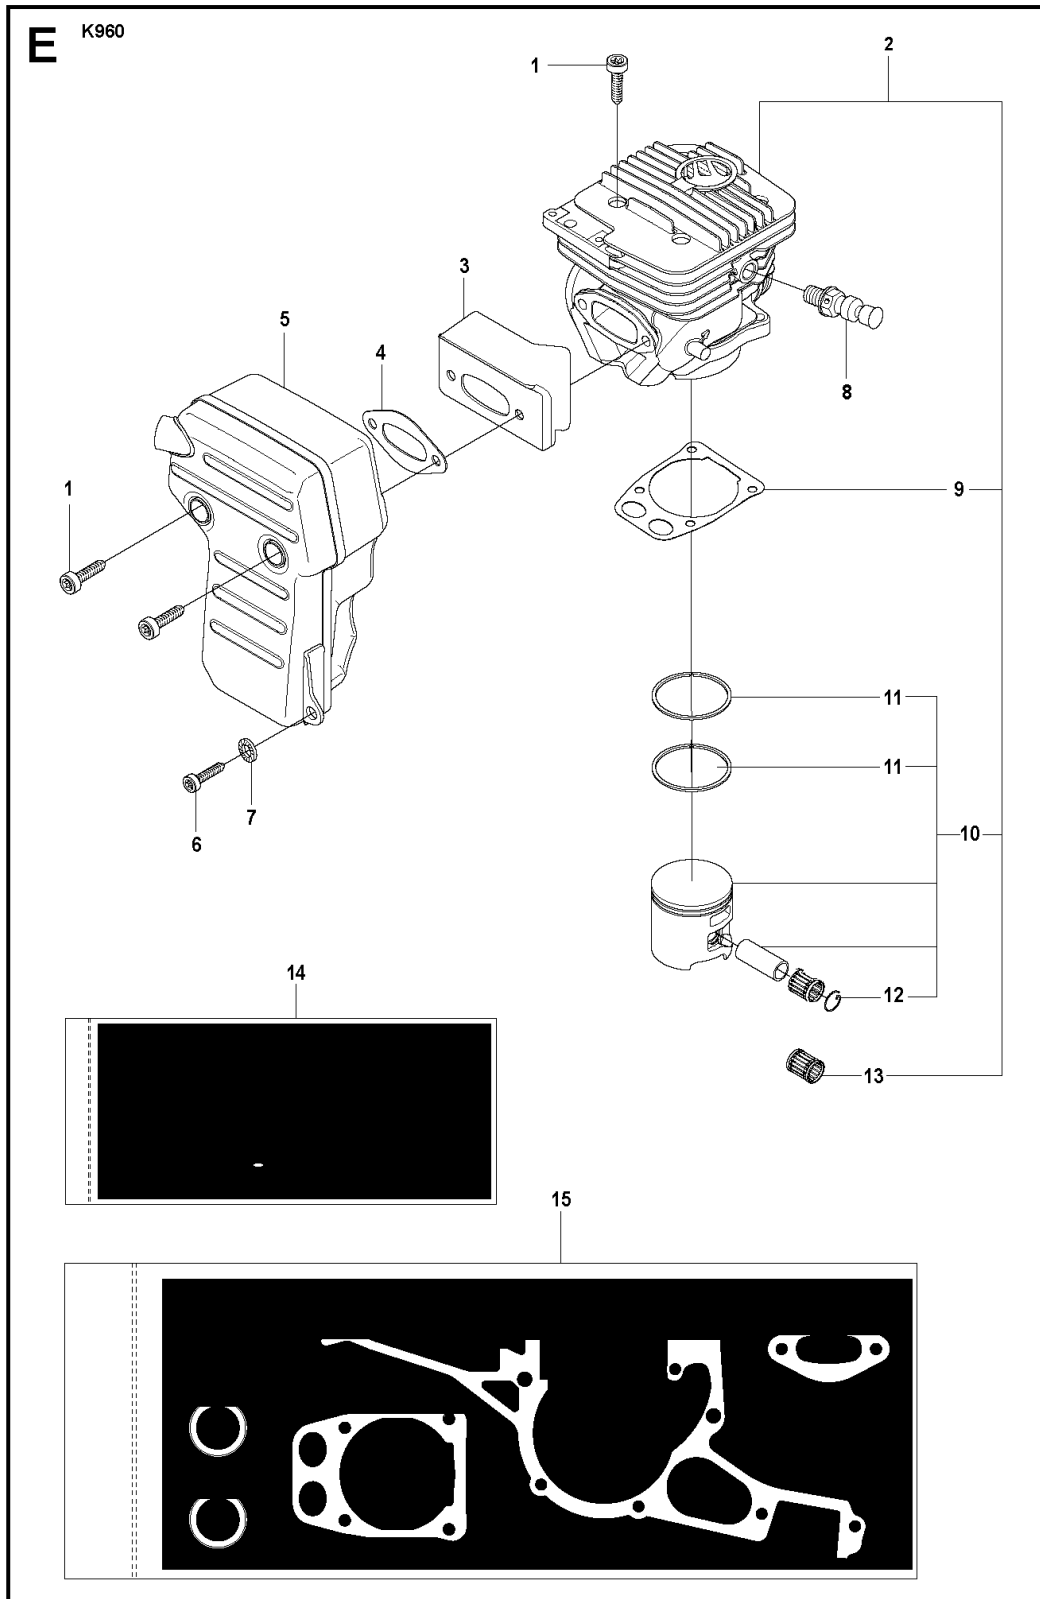

CYLINDER

KV960, 2008-12

Ref	Part No	Description	Remark	QTY	KIT
1	544 21 84-01	SCREW ITXSCM		6	
2	544 93 56-02	CYLINDER ASSY		1	"9, 10, 13"
3	577 99 76-02	HEAT DEFLECTOR		1	
4	506 37 81-01	GASKET		1	
5	506 37 28-01	MUFFLER ASSY	NEW PART	1	
6	503 21 53-25	SCREW ITXSCM		1	
7	503 23 04-02	WASHER		1	
8	503 66 56-01	DECOMPRESSION VALVE		1	
9	506 41 40-01	GASKET		1	
10	506 41 32-02	PISTON		1	"11, 12"
11	503 28 90-35	PISTON RING		2	
12	737 44 13-00	CIRCLIP		2	
13	503 25 61-01	NEEDLE BEARING		1	
14	505 25 96-03	GASKET KIT	NEW PART	1	"1, 4, 6, 7"
15	544 22 98-02	GASKET KIT	NEW PART	1	"4, 9, 16, 17"
16	503 26 02-05	SEALING RING		2	
17	506 41 39-02	GASKET	NEW PART	1