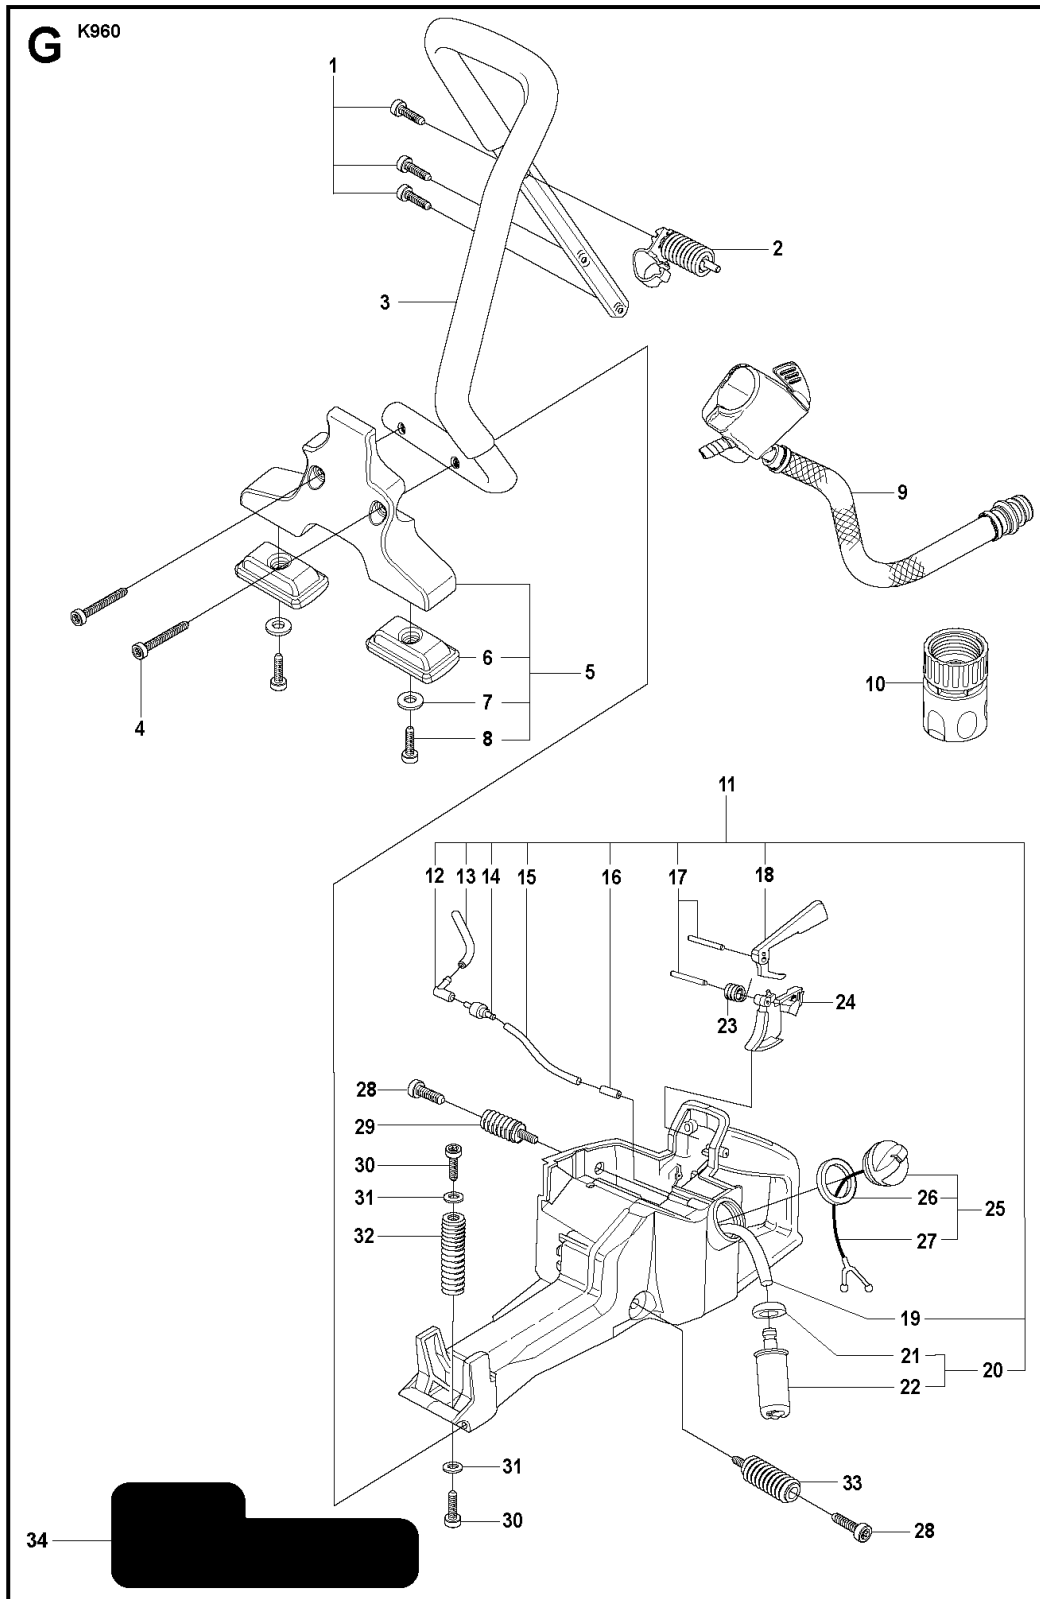

FUEL TANK & HANDLE

KV960, 2008-12

Ref	Part No	Description	Remark	QTY	KIT
1	503 21 54-20	SCREW ITXSCT		3	
2	506 38 91-03	ANTIVIBRATION ELEMENT		1	
3	544 45 68-01	HANDLE		1	
4	503 21 54-45	SCREW ITXSCT		2	
5	544 89 15-01	GROUND SUPPORT	NEW PART	1	6-8
6	544 81 16-01	BASE		2	
7	734 11 47-41	WASHER		2	
8	503 21 53-12	SCREW ITXSCM		2	
9	506 38 59-04	HOSE ASSY		1	
10	503 26 60-03	COUPLER	USA	1	
10	503 26 60-04	COUPLER	NEW PART	1	
11	544 89 20-06	FUEL TANK		1	12-20
12	503 45 46-01	CONNECTION BEND		1	
13	544 32 49-06	FUEL HOSE	NEW PART	1	
14	506 23 61-01	TANK VENT		1	
15	544 32 49-32	FUEL HOSE		1	
16	506 28 95-01	NIPPLE		1	
17	720 12 40-20	PARALLEL PIN		2	
18	506 22 28-02	THROTTLE LOCKOUT		1	
19	544 32 50-02	FUEL HOSE		1	
20	506 26 41-11	FUEL FILTER		1	"21, 22"
21	506 27 11-01	HOSE CLAMP		1	
22	506 26 41-01	FUEL FILTER		1	
23	506 22 29-01	SPRING THROTTLE TRIG		1	
24	506 22 27-03	TRIGGER		1	
25	506 25 59-03	TANK CAP ASSY		1	"26, 27"
26	506 29 21-01	GASKET		1	
27	503 57 89-01	HOLDER		1	
28	544 06 12-01	SCREW ITXSCM		2	
29	537 21 03-09	ANTIVIBRATION ELEMENT		1	
30	503 21 53-16	SCREW ITXSCM		2	
31	503 23 00-11	WASHER		2	
32	503 46 85-01	ANTIVIBRATION ELEMENT		1	
33	544 38 31-02	SPRING		1