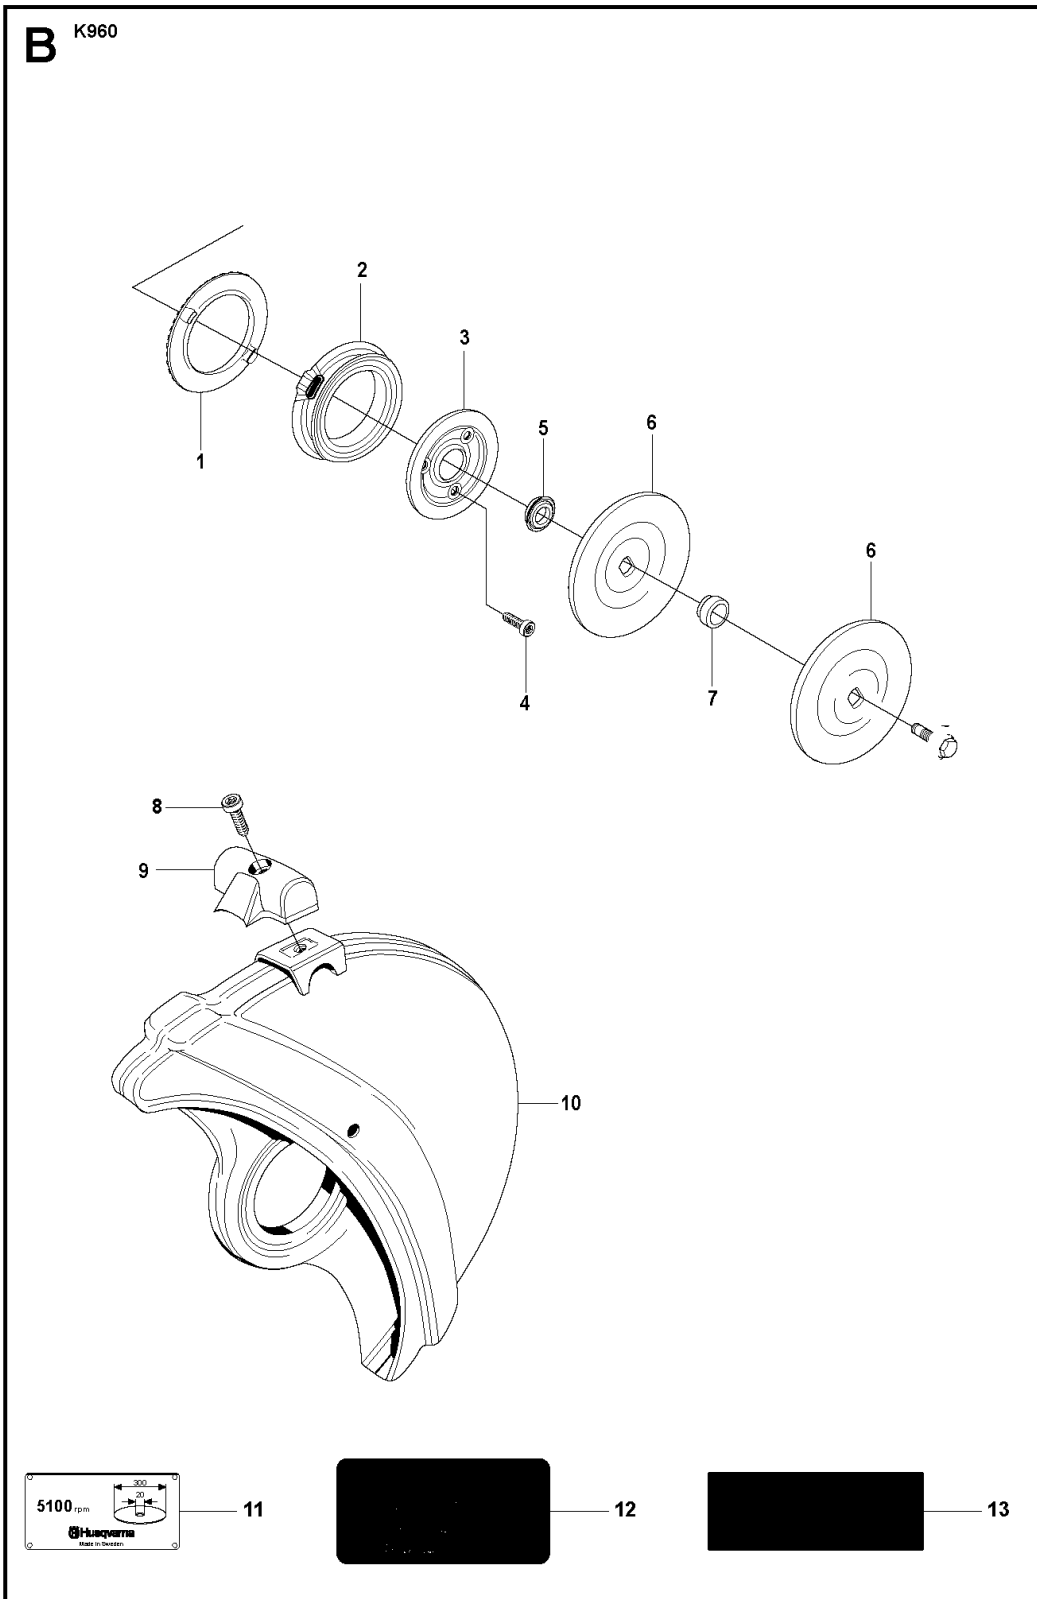

SPARE PARTS LIST

POWER CUTTERS

KV960, 2008-12

BELT GUARD & PULLEY

KV960, 2008-12

Ref	Part No	Description	Remark	QTY	KIT
1	506 28 44-01	SCREW EHHFM		2	
2	506 39 36-02	BELT GUARD		1	3
3	506 26 66-04	BELT TENSIONER ASSY		1	"4, 5, 6"
4	506 40 93-01	NUT		1	
5	506 26 68-01	COMPRESSION SPRING		1	
6	503 20 72-05	SCREW CITXSCM		1	
7	544 90 84-03	BELT	"12"" , 14""	1	
7	544 90 84-04	BELT	"16""	1	
8	503 20 00-45	SCREW EHHFM		1	
9	503 23 01-16	WASHER		1	
10	504 03 70-07	PULLEY	NEW PART	1	"11, 12, 13"
11	505 44 54-03	CASSETTE	NEW PART	1	"12, 14, 15"
12	503 21 28-10	SCREW CCRPANT		7	
13	504 06 22-01	PULLEY	NEW PART	1	
14	544 44 10-01	DRAW SPRING		1	
15	544 44 04-02	BRAKE SHOE	NEW PART	4	
16	506 39 42-08	BEARING HOUSING	NEW PART	1	17-21
17	505 57 41-16	SCREW ITXSCM	NEW PART	1	
18	506 14 32-01	NUT CAP		1	
19	503 21 53-10	SCREW ITXSCM		2	
20	506 28 84-01	SCREEN		1	
21	503 25 21-01	BALL BEARING		2	
22	506 39 42-06	BEARING HOUSING		1	23
23	506 28 73-01	NUT		2	
24	506 29 83-65	SHAFT	NEW PART	1	"25, 26"
25	506 13 95-11	WASHER		1	
26	506 13 96-01	SCREW EHHFM		1	

GUARDS

KV960, 2008-12

Ref	Part No	Description	Remark	QTY	KIT
1	506 26 64-01	SCREEN		1	
2	506 26 63-02	LINING		1	
3	506 26 65-01	FLANGE		1	
4	505 57 41-16	SCREW ITXSCM	NEW PART	3	
5	506 32 48-01	SUPPORT FLANGE		1	
6	506 02 87-01	FLANGE WASHER	DIAM 105	1	
6	506 07 09-01	FLANGE WASHER	DIAM 116	1	
7	506 37 96-20	KIT	DIAM 20	1	
7	506 37 96-22	KIT	"DIAM 22, 2"	1	
7	506 37 96-25	KIT	DIAM 25	1	
7	506 02 88-30	BUSHING	"DIAM 30, 5"	1	
8	503 21 53-20	SCREW ITXSCM	NEW PART	1	
9	506 34 46-02	HANDLE		1	
10	506 34 05-42	BLADE GUARD	"12"" NEW PART"	1	"2, 9, 10"
10	506 34 05-44	BLADE GUARD	"14"" NEW PART"	1	"2, 9, 10"
10	506 34 05-46	BLADE GUARD	"16"" NEW PART"	1	"2, 9, 10"
11	506 28 41-04	LABEL	"12"" DIAM 1""	1	
11	506 28 41-02	LABEL	"12"" DIAM 20 MM"	1	
12	506 28 41-14	LABEL	"14"" DIAM 1""	1	
12	506 28 41-12	LABEL	"14"" DIAM 20 MM"	1	
13	506 28 41-24	LABEL	"16"" DIAM 1""	1	
13	506 28 41-22	LABEL	"16"" DIAM 20 MM"	1	