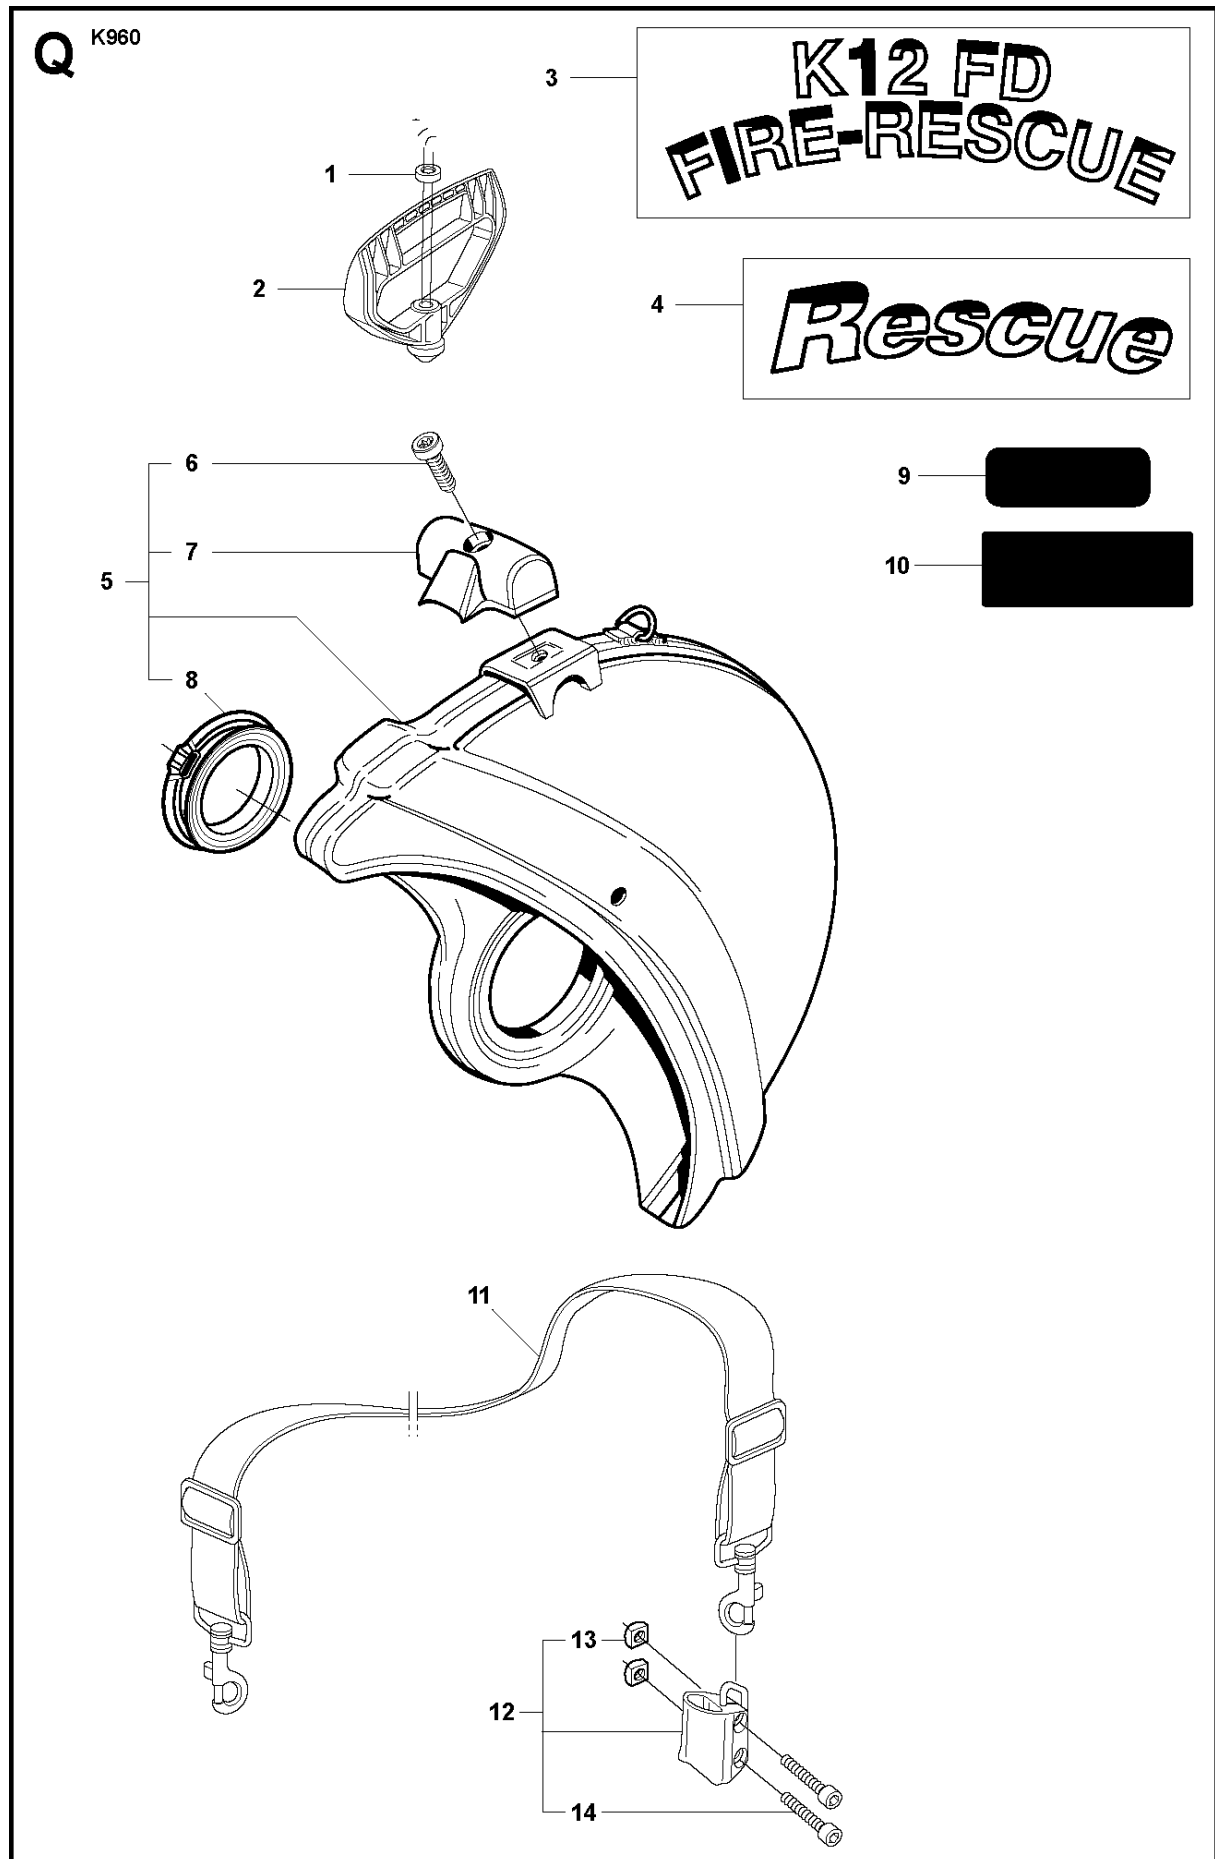

DECALS

KV960, 2008-12

Ref	Part No	Description	Remark	QTY	KIT
1	503 14 29-02	WASHER		1	
2	506 29 75-02	STARTER HANDLE		1	
3	506 32 20-02	LABEL		1	
4	506 30 23-02	LABEL		2	
5	506 34 05-54	BLADE GUARD	"RESCUE 14""", NEW PART"	1	6-8
5	506 34 05-52	BLADE GUARD	"RESUCE 12""", NEW PART"	1	6-8
6	503 21 53-20	SCREW ITXSCM	NEW PART	1	
7	506 34 46-02	HANDLE		1	
8	506 26 63-02	LINING		2	
9	544 89 06-01	LABEL	"14"""	1	
9	544 89 06-03	LABEL	"12"""	1	
10	506 32 22-02	LABEL		1	
11	506 29 76-01	SHOULDER STRAP		1	
12	506 30 25-05	BRACKET		1	"13, 14"
13	503 22 65-04	SQUARE NUT		2	
14	503 21 53-12	SCREW ITXSCM		2