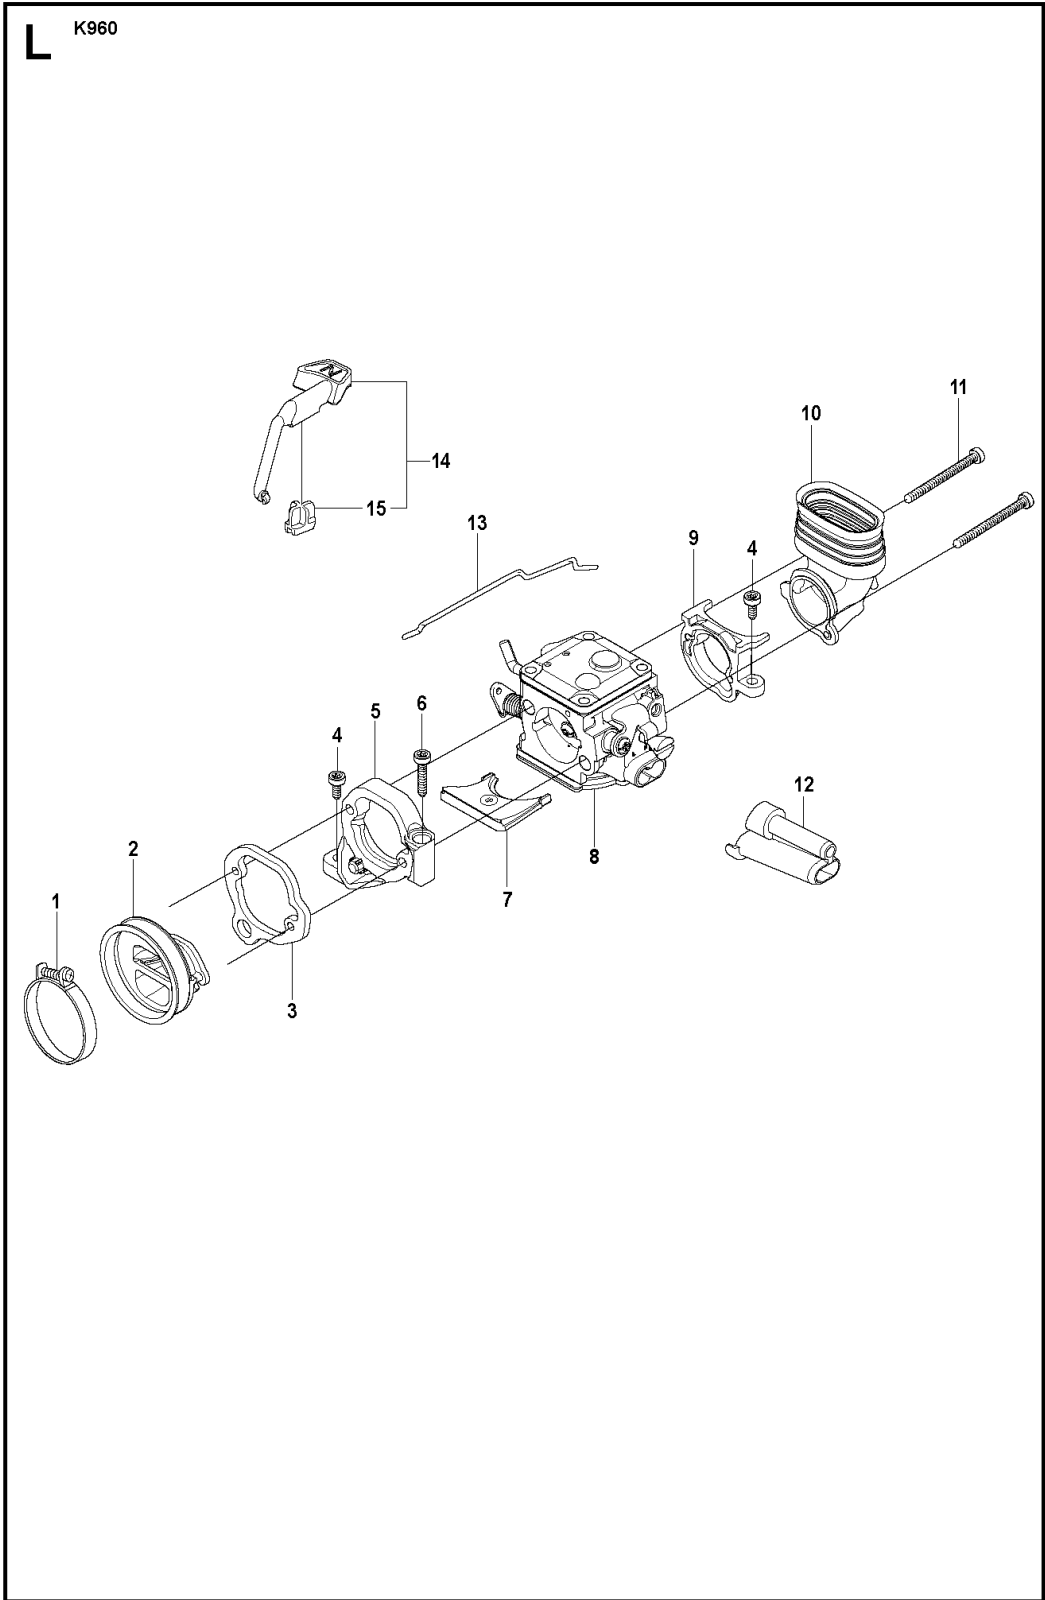

CARBURETOR

KV960, 2008-12

Ref	Part No	Description	Remark	QTY	KIT
1	505 28 33-06	HOSE CLAMP	NEW PART	1	
2	506 41 41-01	INLET PIPE		1	
3	544 15 01-01	FLANGE		1	
4	503 21 53-16	SCREW ITXSCM		2	
5	544 11 39-01	CONSOLE		1	
6	503 21 53-30	SCREW ITXSCM		1	
7	506 41 42-01	PLATE		1	
8	502 62 32-01	CARBURETTOR	WALBRO RWJ-3	1	
9	544 11 17-01	FLANGE		1	
10	544 33 19-01	INLET BEND		1	
11	501 97 18-01	SCREW ITXSCM		2	
12	544 23 26-01	CHISEL GUIDE		1	
13	505 44 31-01	THROTTLE ROD	NEW PART	1	
14	506 23 20-11	CHOKE		1	15
15	506 27 25-01	WEAR PROTECTION		1