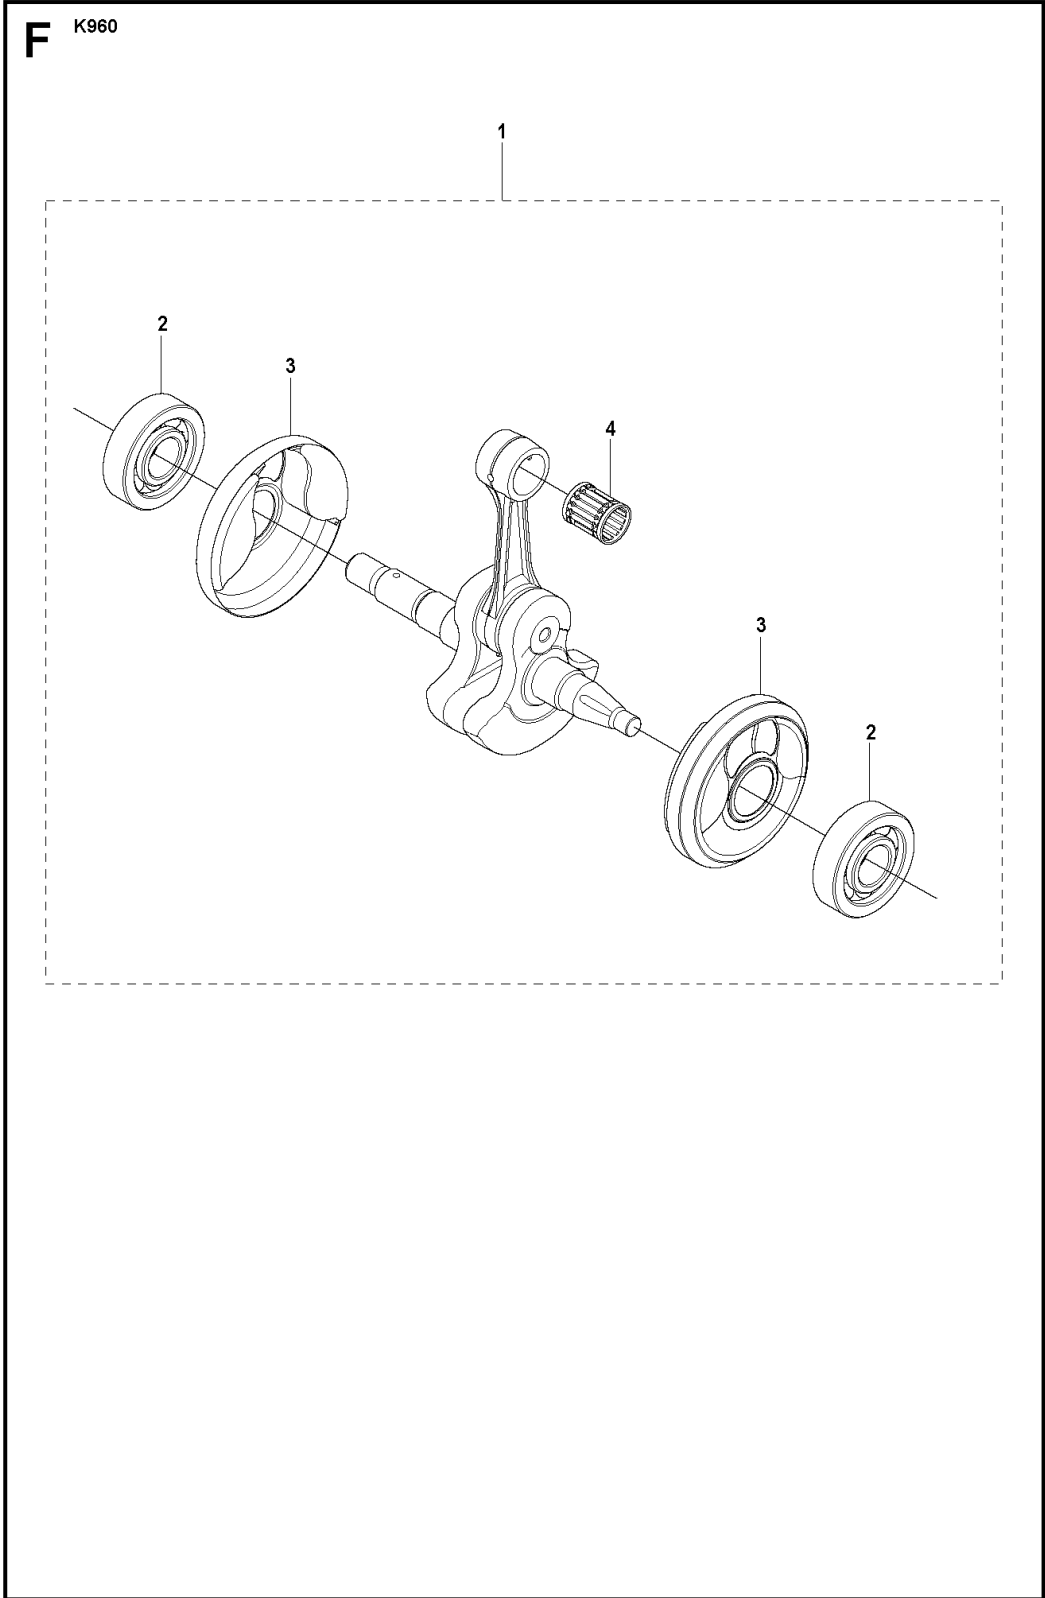

CRANKSHAFT

KV960, 2008-12

Ref	Part No	Description	Remark	QTY	KIT
1	544 98 39-01	CRANKSHAFT ASSY		1	2-4
2	503 25 00-02	BALL BEARING		2	
3	506 41 44-01	CUP		2	
4	503 25 61-01	NEEDLE BEARING		1