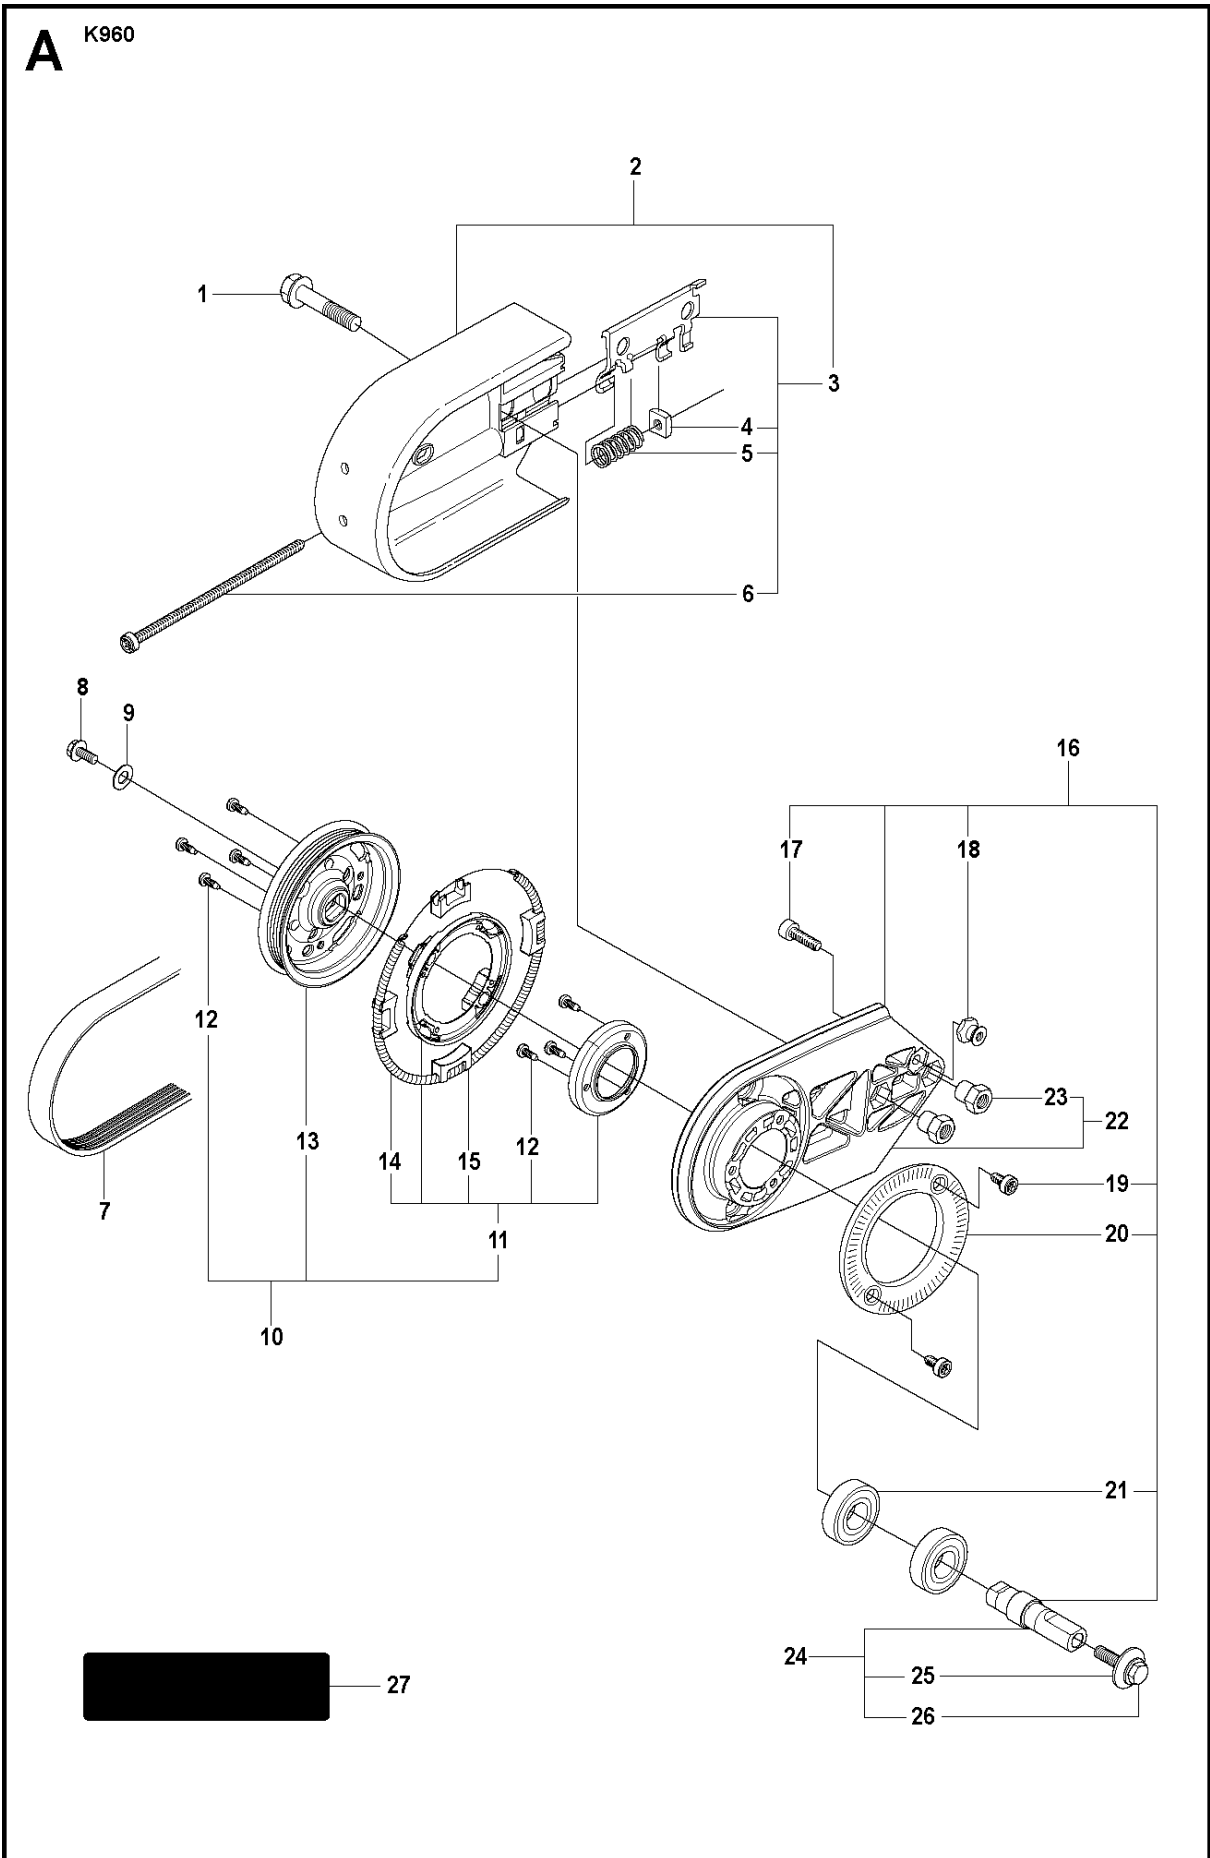

SPARE PARTS LIST

POWER CUTTERS

KV960, 2008-12

BELT GUARD & PULLEY

KV960, 2008-12

Ref	Part No	Description	Remark	QTY	KIT
1	506 28 44-01	SCREW EHHFM		2	
2	506 39 36-02	BELT GUARD		1	3
3	506 26 66-04	BELT TENSIONER ASSY		1	"4, 5, 6"
4	506 40 93-01	NUT		1	
5	506 26 68-01	COMPRESSION SPRING		1	
6	503 20 72-05	SCREW CITXSCM		1	
7	544 90 84-03	BELT	"12"" , 14""	1	
7	544 90 84-04	BELT	"16""	1	
8	503 20 00-45	SCREW EHHFM		1	
9	503 23 01-16	WASHER		1	
10	504 03 70-07	PULLEY	NEW PART	1	"11, 12, 13"
11	505 44 54-03	CASSETTE	NEW PART	1	"12, 14, 15"
12	503 21 28-10	SCREW CCRPANT		7	
13	504 06 22-01	PULLEY	NEW PART	1	
14	544 44 10-01	DRAW SPRING		1	
15	544 44 04-02	BRAKE SHOE	NEW PART	4	
16	506 39 42-08	BEARING HOUSING	NEW PART	1	17-21
17	505 57 41-16	SCREW ITXSCM	NEW PART	1	
18	506 14 32-01	NUT CAP		1	
19	503 21 53-10	SCREW ITXSCM		2	
20	506 28 84-01	SCREEN		1	
21	503 25 21-01	BALL BEARING		2	
22	506 39 42-06	BEARING HOUSING		1	23
23	506 28 73-01	NUT		2	
24	506 29 83-65	SHAFT	NEW PART	1	"25, 26"
25	506 13 95-11	WASHER		1	
26	506 13 96-01	SCREW EHHFM		1	

GUARDS

KV960, 2008-12

Ref	Part No	Description	Remark	QTY	KIT
1	506 26 64-01	SCREEN		1	
2	506 26 63-02	LINING		1	
3	506 26 65-01	FLANGE		1	
4	505 57 41-16	SCREW ITXSCM	NEW PART	3	
5	506 32 48-01	SUPPORT FLANGE		1	
6	506 02 87-01	FLANGE WASHER	DIAM 105	1	
6	506 07 09-01	FLANGE WASHER	DIAM 116	1	
7	506 37 96-20	KIT	DIAM 20	1	
7	506 37 96-22	KIT	"DIAM 22, 2"	1	
7	506 37 96-25	KIT	DIAM 25	1	
7	506 02 88-30	BUSHING	"DIAM 30, 5"	1	
8	503 21 53-20	SCREW ITXSCM	NEW PART	1	
9	506 34 46-02	HANDLE		1	
10	506 34 05-42	BLADE GUARD	"12"" NEW PART"	1	"2, 9, 10"
10	506 34 05-44	BLADE GUARD	"14"" NEW PART"	1	"2, 9, 10"
10	506 34 05-46	BLADE GUARD	"16"" NEW PART"	1	"2, 9, 10"
11	506 28 41-04	LABEL	"12"" DIAM 1""	1	
11	506 28 41-02	LABEL	"12"" DIAM 20 MM"	1	
12	506 28 41-14	LABEL	"14"" DIAM 1""	1	
12	506 28 41-12	LABEL	"14"" DIAM 20 MM"	1	
13	506 28 41-24	LABEL	"16"" DIAM 1""	1	
13	506 28 41-22	LABEL	"16"" DIAM 20 MM"	1	