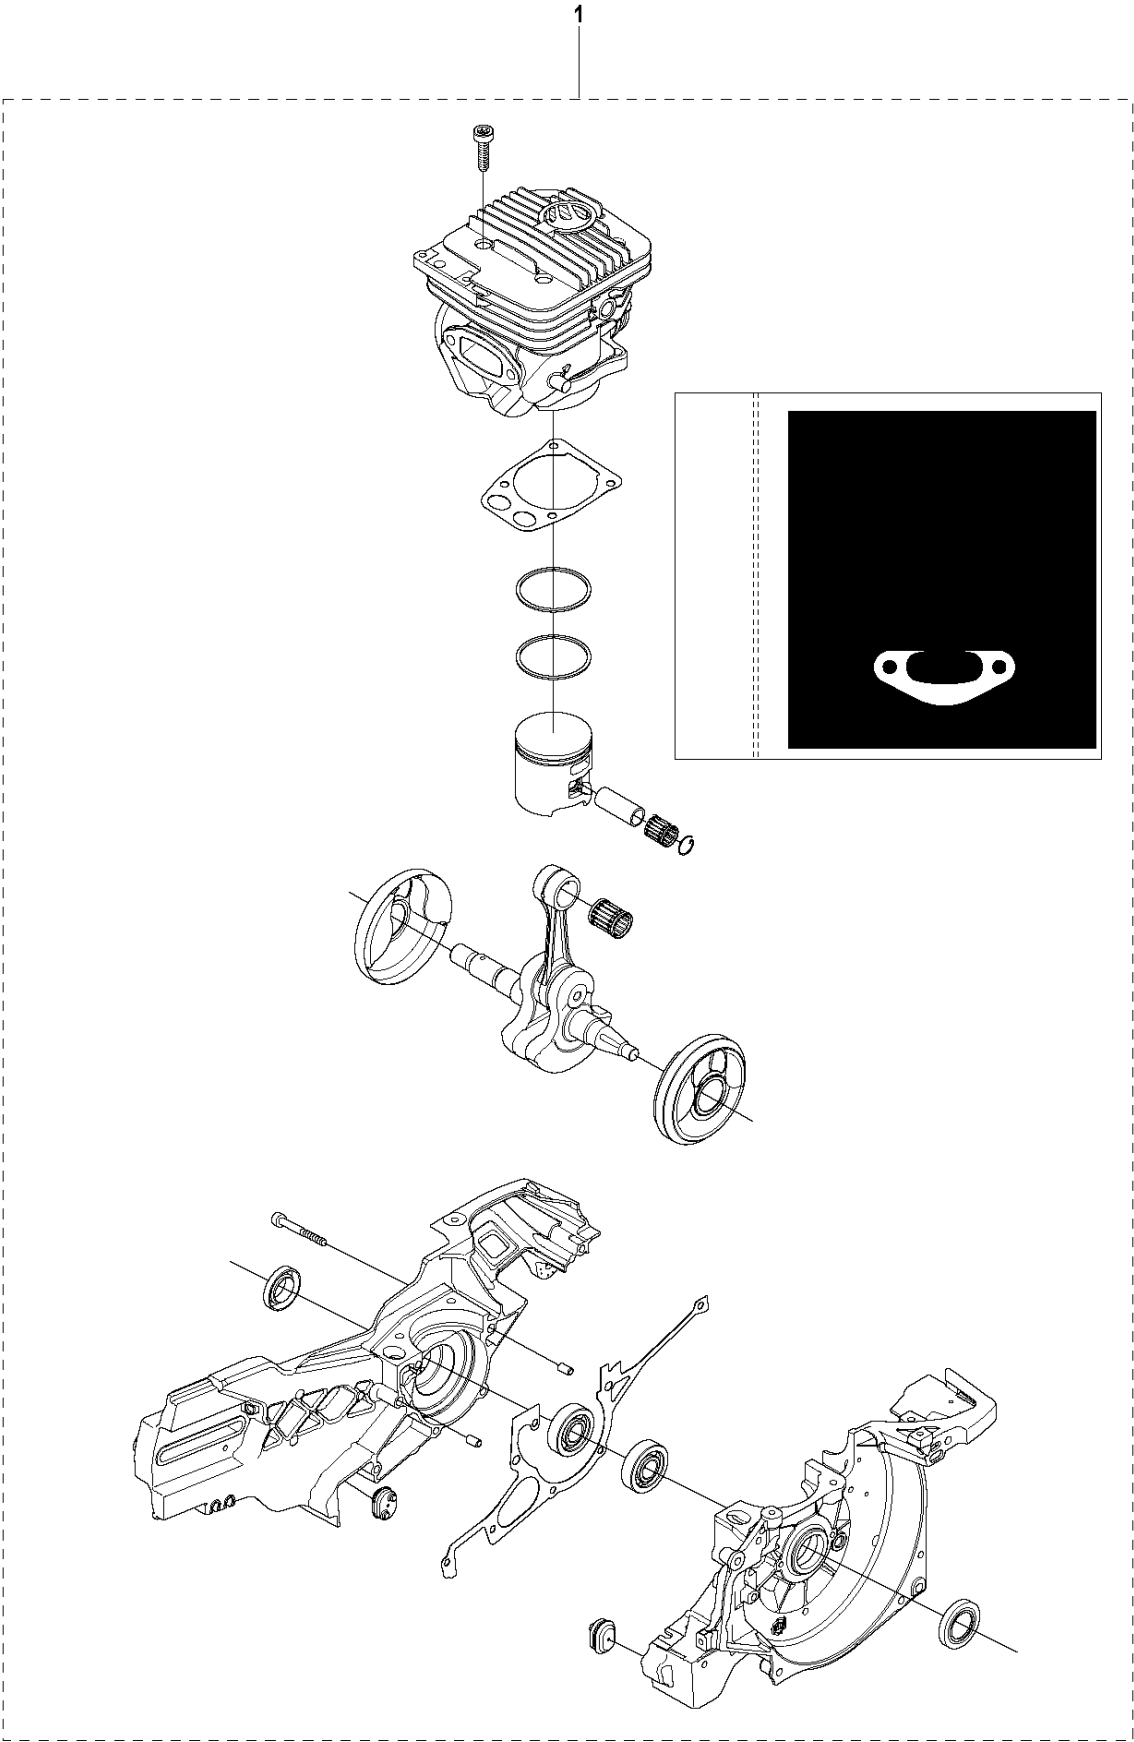

DECALS

KV960, 2008-12

Ref	Part No	Description	Remark	QTY	KIT
1	503 14 29-02	WASHER		1	
2	506 29 75-02	STARTER HANDLE		1	
3	506 32 20-02	LABEL		1	
4	506 30 23-02	LABEL		2	
5	506 34 05-54	BLADE GUARD	"RESCUE 14""", NEW PART"	1	6-8
5	506 34 05-52	BLADE GUARD	"RESUCE 12""", NEW PART"	1	6-8
6	503 21 53-20	SCREW ITXSCM	NEW PART	1	
7	506 34 46-02	HANDLE		1	
8	506 26 63-02	LINING		2	
9	544 89 06-01	LABEL	"14"""	1	
9	544 89 06-03	LABEL	"12"""	1	
10	506 32 22-02	LABEL		1	
11	506 29 76-01	SHOULDER STRAP		1	
12	506 30 25-05	BRACKET		1	"13, 14"
13	503 22 65-04	SQUARE NUT		2	
14	503 21 53-12	SCREW ITXSCM		2	

R K960