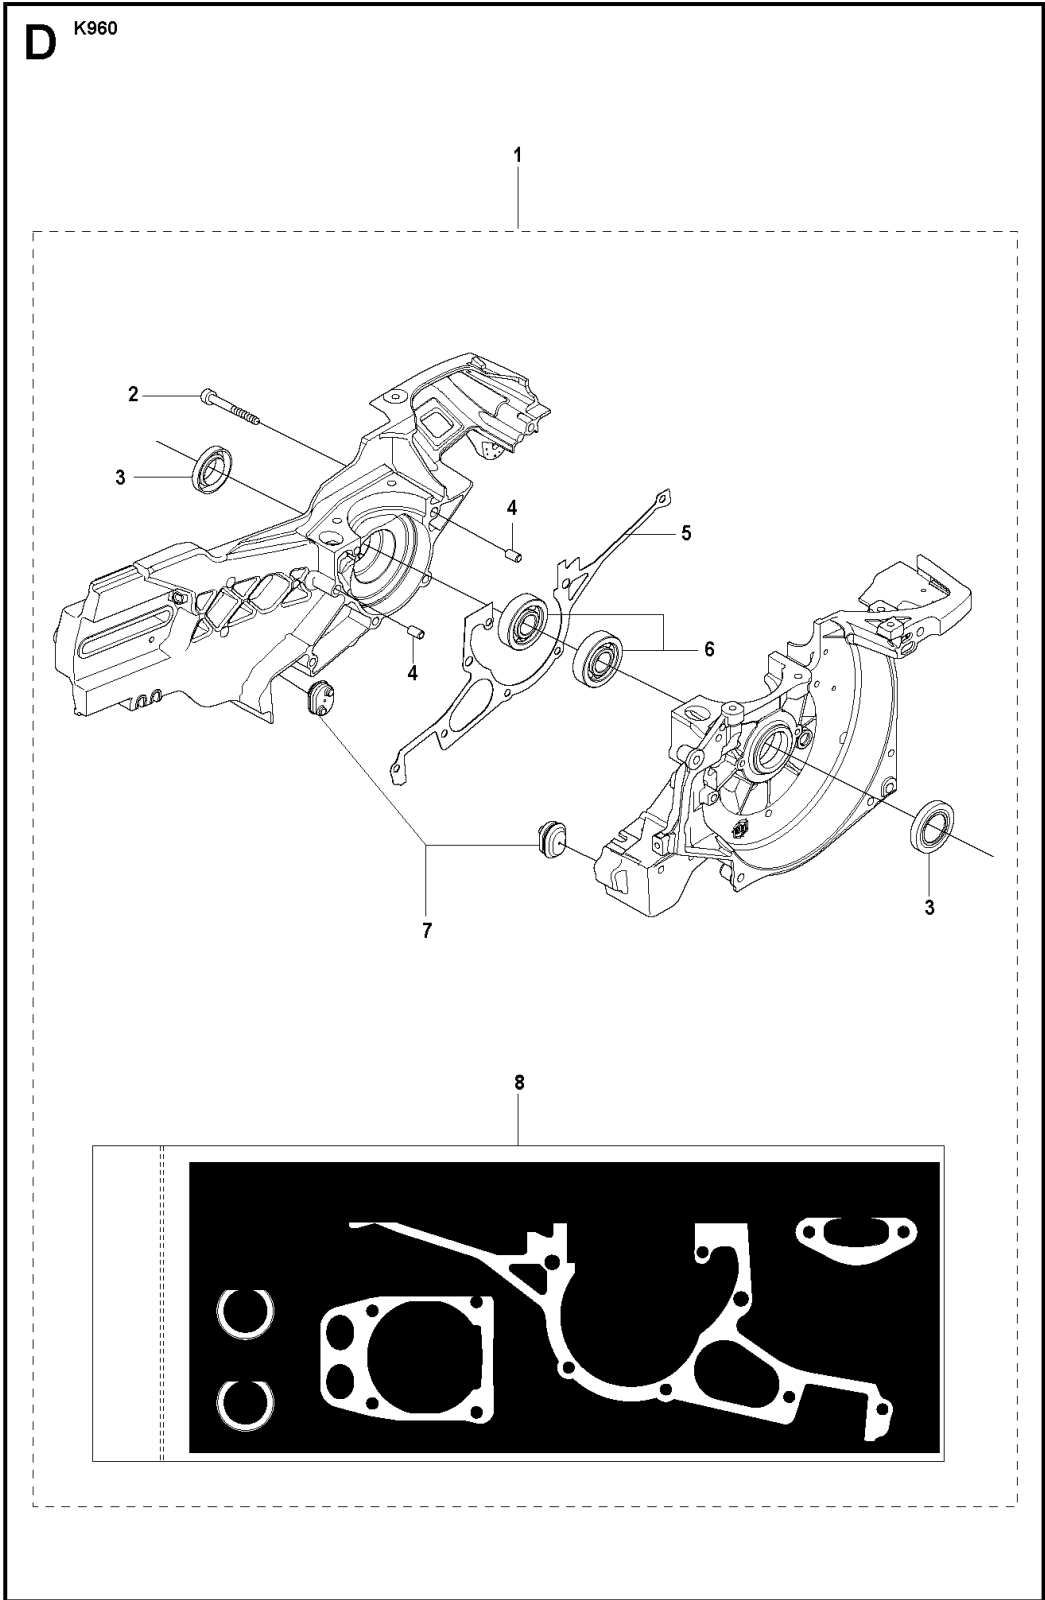

CRANKCASE

KV960, 2008-12

Ref	Part No	Description	Remark	QTY	KIT
1	544 21 47-02	CRANKCASE ASSY		1	2-8
2	503 21 53-49	SCREW ITXSCM		7	
3	503 26 02-04	SEALING RING		2	
4	501 27 08-01	GUIDE BUSHING		2	
5	506 41 39-02	GASKET	NEW PART	1	
6	503 25 00-02	BALL BEARING		2	
7	544 89 54-01	RUBBER BUSHING		2	
8	544 22 98-02	GASKET KIT	NEW PART	1	"3, 5, 9, 10"
9	506 41 40-01	GASKET		1	
10	506 37 81-01	GASKET		1