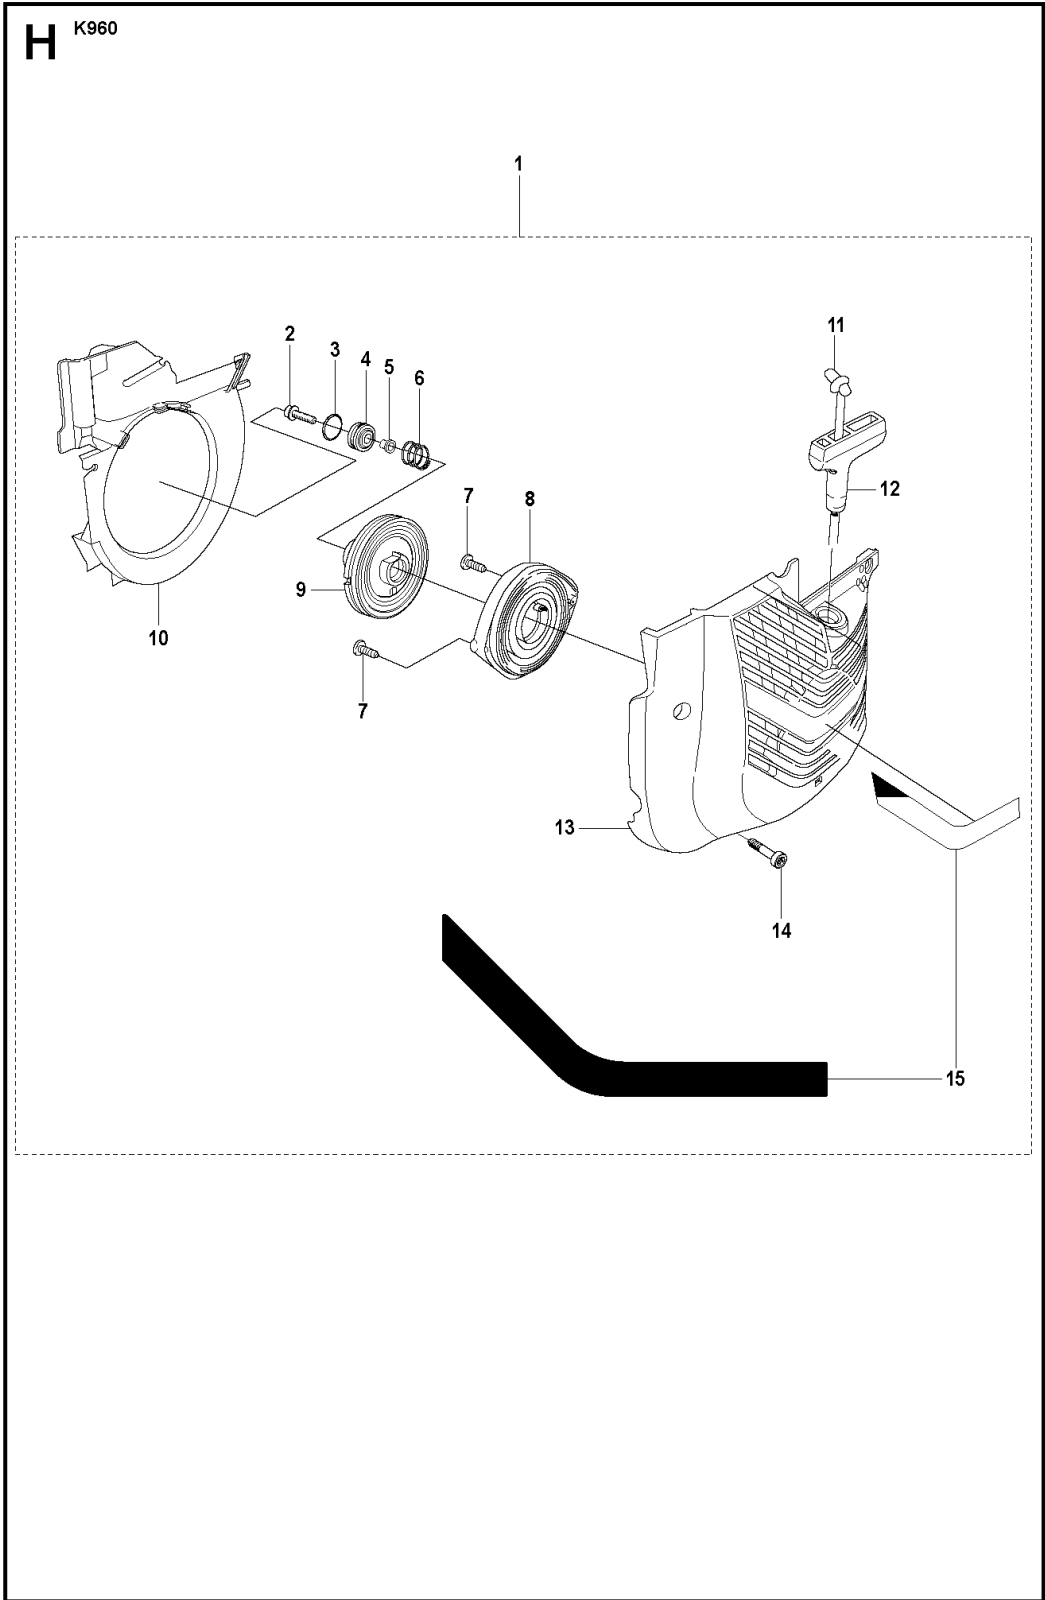

CYLINDER

KV960, 2008-12

Ref	Part No	Description	Remark	QTY	KIT
1	544 21 84-01	SCREW ITXSCM		6	
2	544 93 56-02	CYLINDER ASSY		1	"9, 10, 13"
3	577 99 76-02	HEAT DEFLECTOR		1	
4	506 37 81-01	GASKET		1	
5	506 37 28-01	MUFFLER ASSY	NEW PART	1	
6	503 21 53-25	SCREW ITXSCM		1	
7	503 23 04-02	WASHER		1	
8	503 66 56-01	DECOMPRESSION VALVE		1	
9	506 41 40-01	GASKET		1	
10	506 41 32-02	PISTON		1	"11, 12"
11	503 28 90-35	PISTON RING		2	
12	737 44 13-00	CIRCLIP		2	
13	503 25 61-01	NEEDLE BEARING		1	
14	505 25 96-03	GASKET KIT	NEW PART	1	"1, 4, 6, 7"
15	544 22 98-02	GASKET KIT	NEW PART	1	"4, 9, 16, 17"
16	503 26 02-05	SEALING RING		2	
17	506 41 39-02	GASKET	NEW PART	1	

KV960, 2008-12

Ref	Part No	Description	Remark	QTY	KIT
1	503 21 54-20	SCREW ITXSCT		3	
2	506 38 91-03	ANTIVIBRATION ELEMENT		1	
3	544 45 68-01	HANDLE		1	
4	503 21 54-45	SCREW ITXSCT		2	
5	544 89 15-01	GROUND SUPPORT	NEW PART	1	6-8
6	544 81 16-01	BASE		2	
7	734 11 47-41	WASHER		2	
8	503 21 53-12	SCREW ITXSCM		2	
9	506 38 59-04	HOSE ASSY		1	
10	503 26 60-03	COUPLER	USA	1	
10	503 26 60-04	COUPLER	NEW PART	1	
11	544 89 20-06	FUEL TANK		1	12-20
12	503 45 46-01	CONNECTION BEND		1	
13	544 32 49-06	FUEL HOSE	NEW PART	1	
14	506 23 61-01	TANK VENT		1	
15	544 32 49-32	FUEL HOSE		1	
16	506 28 95-01	NIPPLE		1	
17	720 12 40-20	PARALLEL PIN		2	
18	506 22 28-02	THROTTLE LOCKOUT		1	
19	544 32 50-02	FUEL HOSE		1	
20	506 26 41-11	FUEL FILTER		1	"21, 22"
21	506 27 11-01	HOSE CLAMP		1	
22	506 26 41-01	FUEL FILTER		1	
23	506 22 29-01	SPRING THROTTLE TRIG		1	
24	506 22 27-03	TRIGGER		1	
25	506 25 59-03	TANK CAP ASSY		1	"26, 27"
26	506 29 21-01	GASKET		1	
27	503 57 89-01	HOLDER		1	
28	544 06 12-01	SCREW ITXSCM		2	
29	537 21 03-09	ANTIVIBRATION ELEMENT		1	
30	503 21 53-16	SCREW ITXSCM		2	
31	503 23 00-11	WASHER		2	
32	503 46 85-01	ANTIVIBRATION ELEMENT		1	
33	544 38 31-02	SPRING		1	