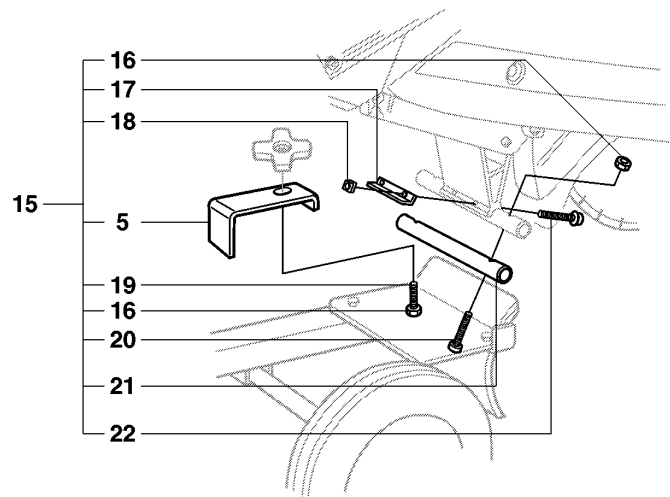

D KV03 III
Mounting kit for 371K / 375K

Adapter Kit 371K / 375K