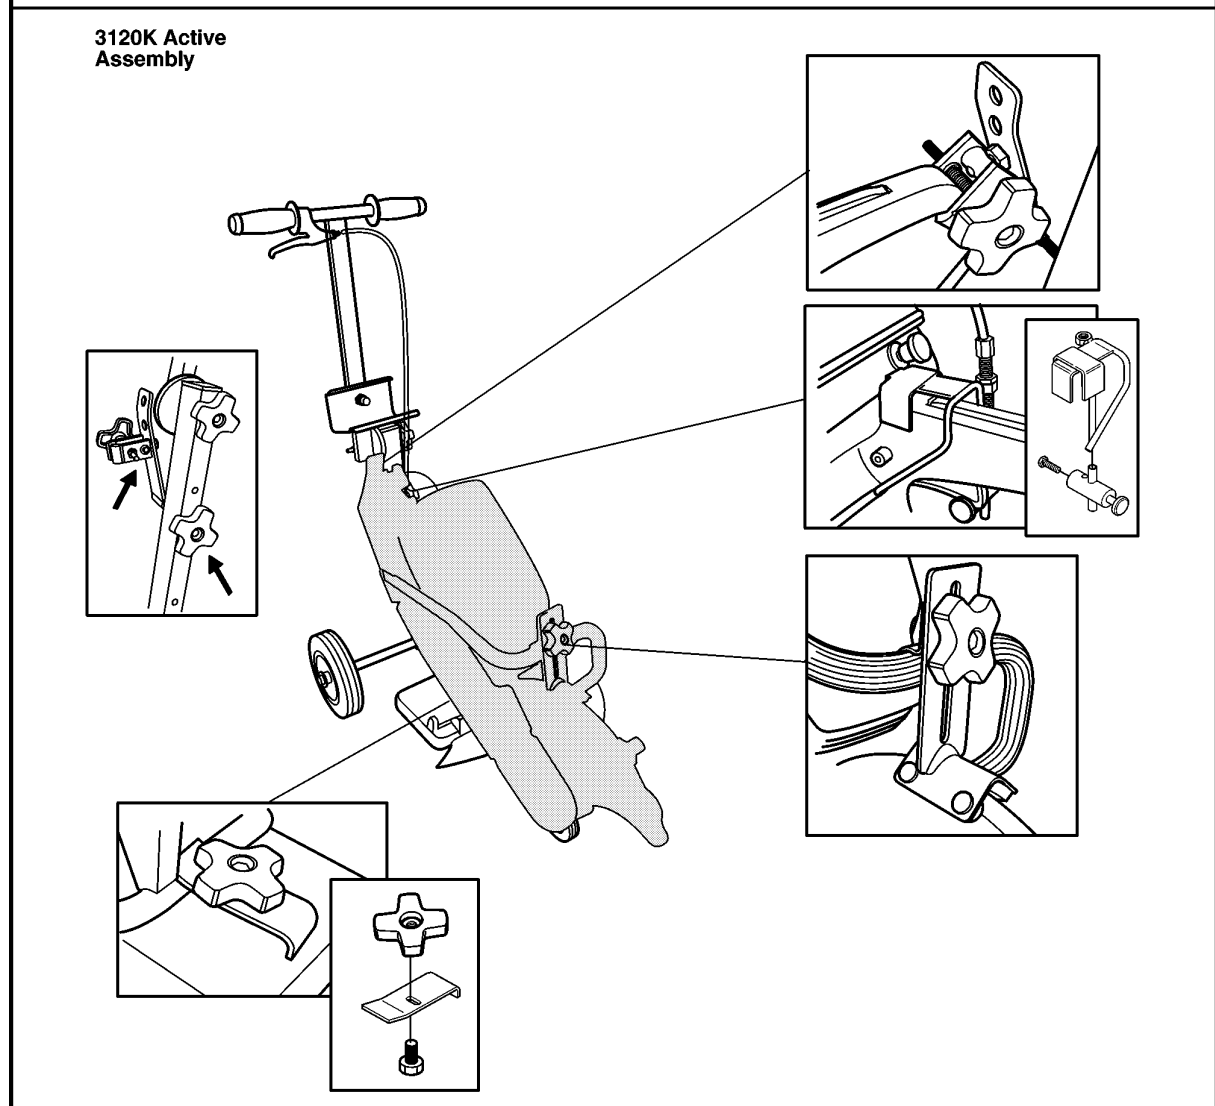

INSTALLATION ACCESSORIES

KV 03 III SPARE PARTS, 2007-07

Ref	Part No	Description	Remark	QTY KIT
1	504 11 17-05	ATTACHMENT KIT		1
2	506 36 58-01	KIT		1
3	506 36 04-01	CLAMP		1
4	725 23 29-51	SCREW		1
5	506 36 05-01	LEVER		1
6	506 30 76-01	PRESSURE PLATE		1
7	506 36 16-01	THROTTLE CABLE		1
8	506 10 88-01	CABLE RETAINER		1
9	506 20 55-02	COMPRESSION SPRING		1
10	506 31 05-01	RETAINER		1
11	725 24 51-51	SCREW		1
12	506 30 70-01	CLAMP		1
13	506 31 95-01	STEERING WHEEL		1
14	503 47 16-01	BUFFER		4