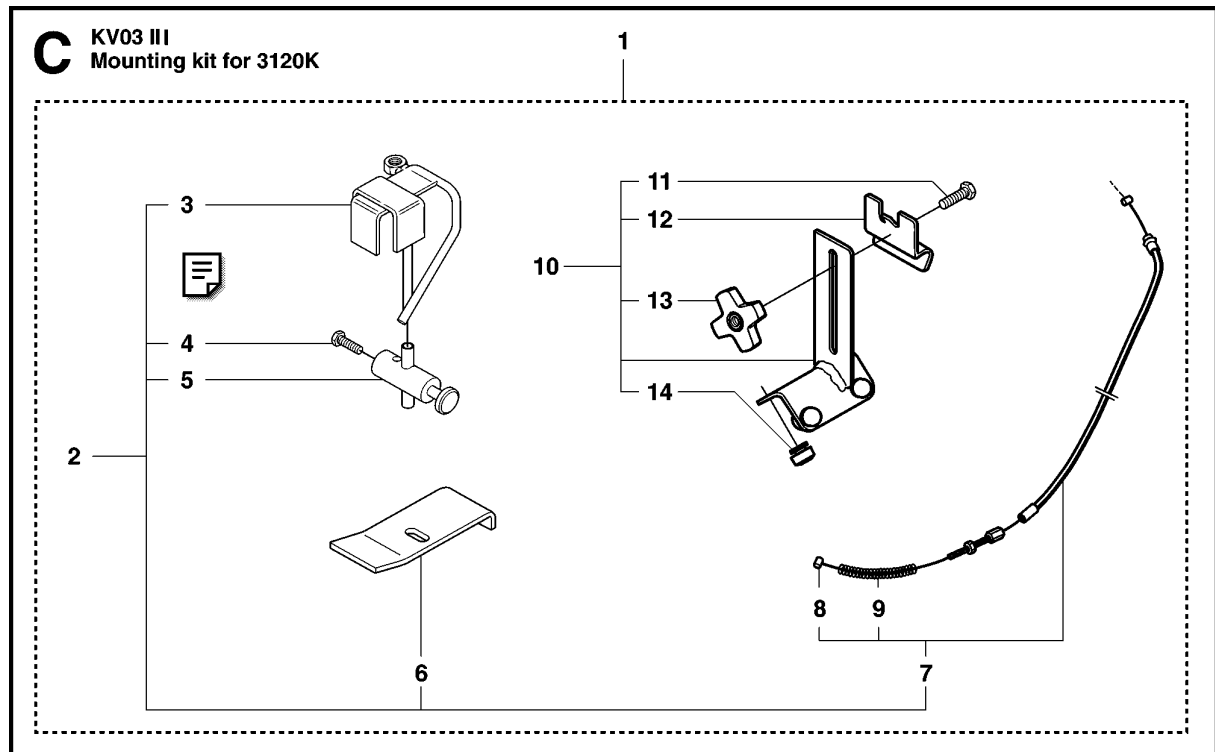

INSTALLATION ACCESSORIES

KV 03 III SPARE PARTS, 2007-07

Ref	Part No	Description	Remark	QTY KIT
1	504 11 17-05	ATTACHMENT KIT		1
2	506 36 58-01	KIT		1
3	506 36 04-01	CLAMP		1
4	725 23 29-51	SCREW		1
5	506 36 05-01	LEVER		1
6	506 30 76-01	PRESSURE PLATE		1
7	506 36 16-01	THROTTLE CABLE		1
8	506 10 88-01	CABLE RETAINER		1
9	506 20 55-02	COMPRESSION SPRING		1
10	506 31 05-01	RETAINER		1
11	725 24 51-51	SCREW		1
12	506 30 70-01	CLAMP		1
13	506 31 95-01	STEERING WHEEL		1
14	503 47 16-01	BUFFER		4