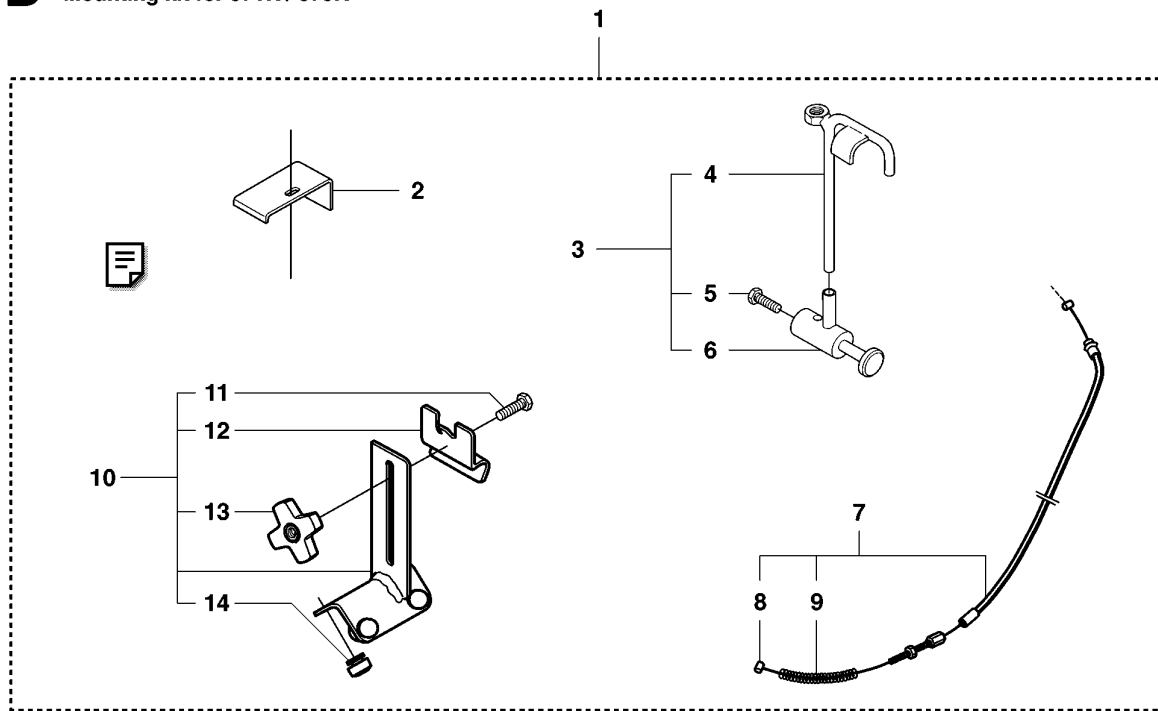

D KV03 III
Mounting kit for 371K / 375K

Adapter Kit 371K / 375K