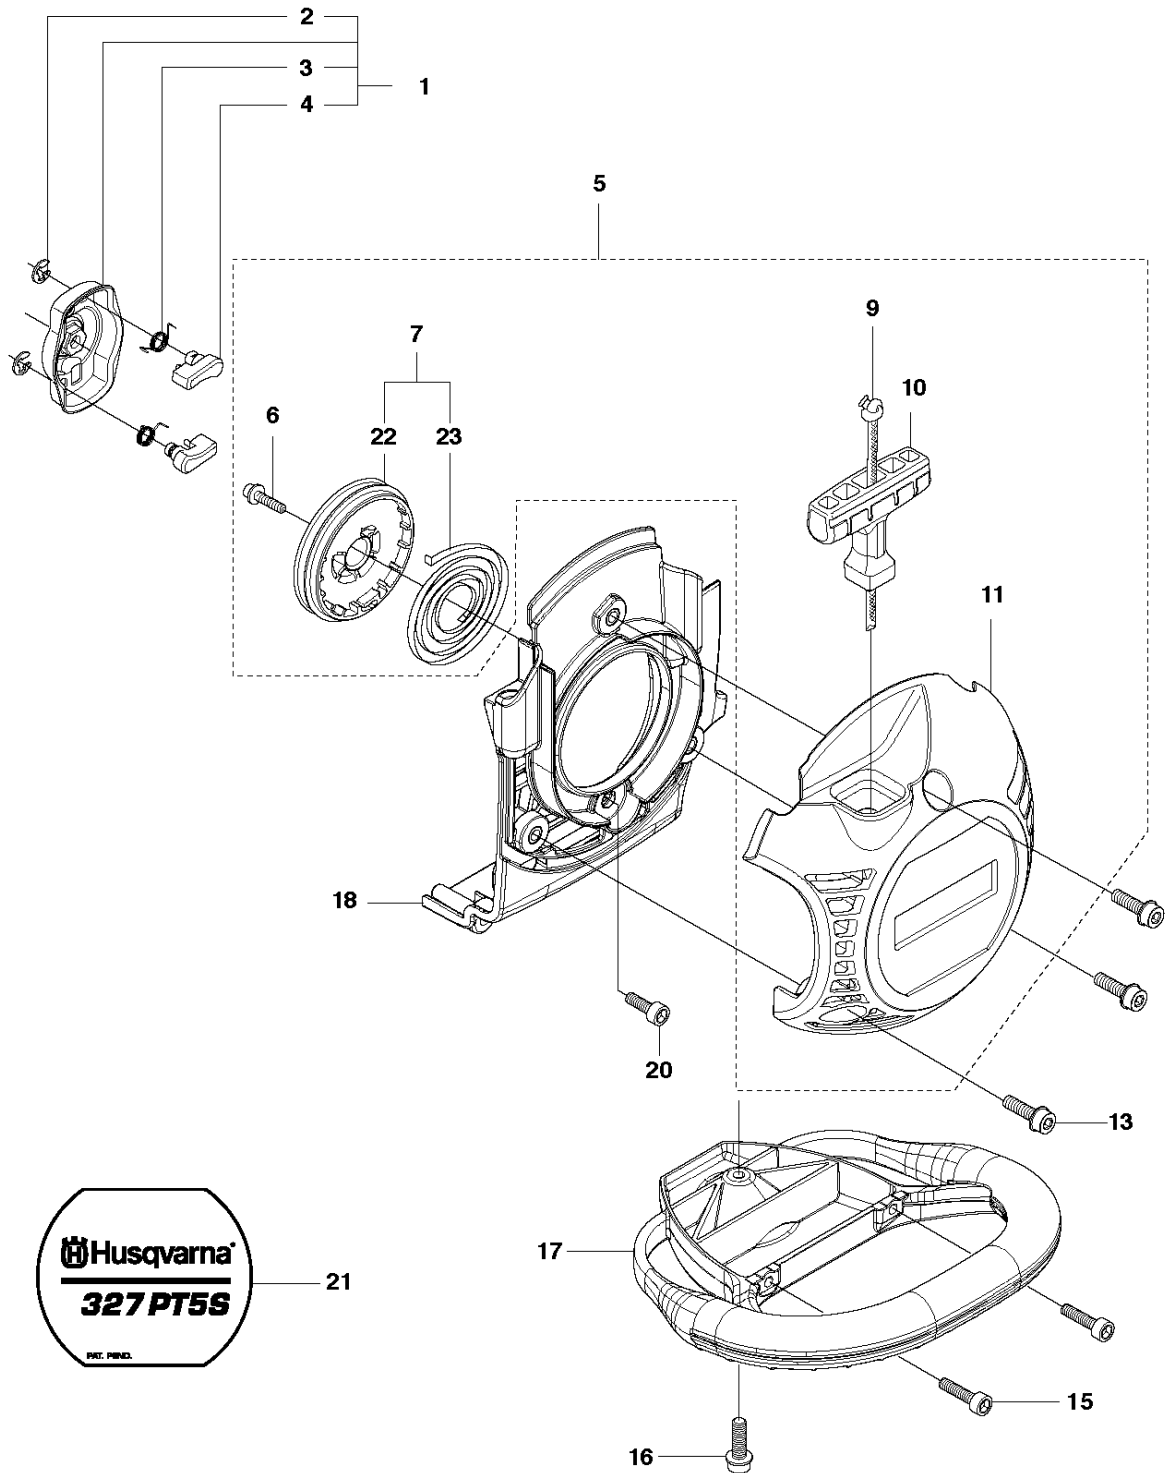

F 327 PT5S
STARTER

STARTER

327 PT5S, 20120100001-Current

Ref	Part No	Description	Remark	QTY	KIT
1	503 87 33-05	STARTER PAWL		1	
2	735 31 08-20	E-CLIP		2	1
3	503 87 36-01	SPRING		1	1
4	503 87 35-02	STARTER PAWL		2	1
5	505 19 83-01	STARTER ASSY		1	
6	503 21 88-76	SCREW IHSC T		1	5
7	537 33 23-03	STARTER PULLEY		1	5
9	505 30 51-25	STARTER CORD		1	5
10	537 00 84-01	STARTER HANDLE		1	5
11	505 14 13-01	STARTER ASSY		1	5
13	503 20 03-16	SCREW IHSCFM	M5x16	3	
15	503 21 75-16	SCREW IHSCFT		2	
16	503 20 14-12	SCREW IHSCFMO	M5x12	1	
17	537 17 45-01	HANDLE		1	
18	577 41 60-01	BRACKET		1	
20	503 21 53-16	SCREW ITXSCM		1	
21	537 32 24-12	LABEL		1	
22	537 32 50-03	STARTER PULLEY		1	5
23	503 85 99-01	RECOIL SPRING		1	5