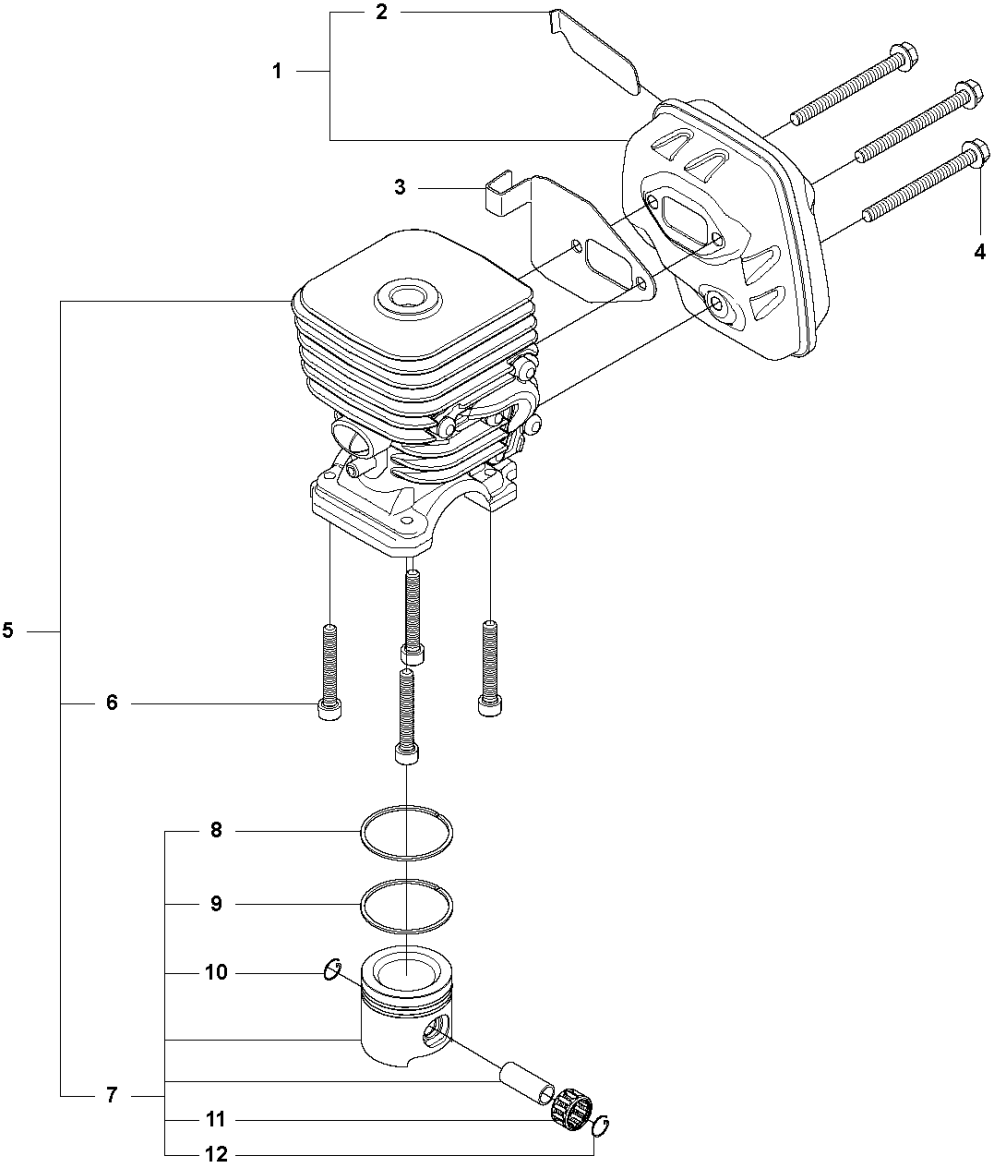

K 327 PT5S
CYLINDER PISTON & MUFFLER

CYLINDER, PISTON & MUFFLER

327 PT5S, 20120100001-Current

Ref	Part No	Description	Remark	QTY KIT	
1	537 22 17-04	MUFFLER ASSY	Cat.	1	
2	537 22 18-01	SPARK ARRESTER SCREEN		1	1
3	537 01 41-01	GASKET		1	
4	502 07 81-01	SCREW EHHFM		3	
5	537 08 51-03	CYLINDER	Ø=34mm	1	
6	503 20 07-35	SCREW IHSCFM		4	5
7	537 40 59-02	PISTON		1	5
8	537 40 62-01	PISTON RING		1	5,7
9	537 40 62-01	PISTON RING		1	5,7
10	737 44 08-00	CIRCLIP		1	5,7
11	503 71 22-01	BEARING		1	5,7
12	737 44 08-00	CIRCLIP		1	5,7