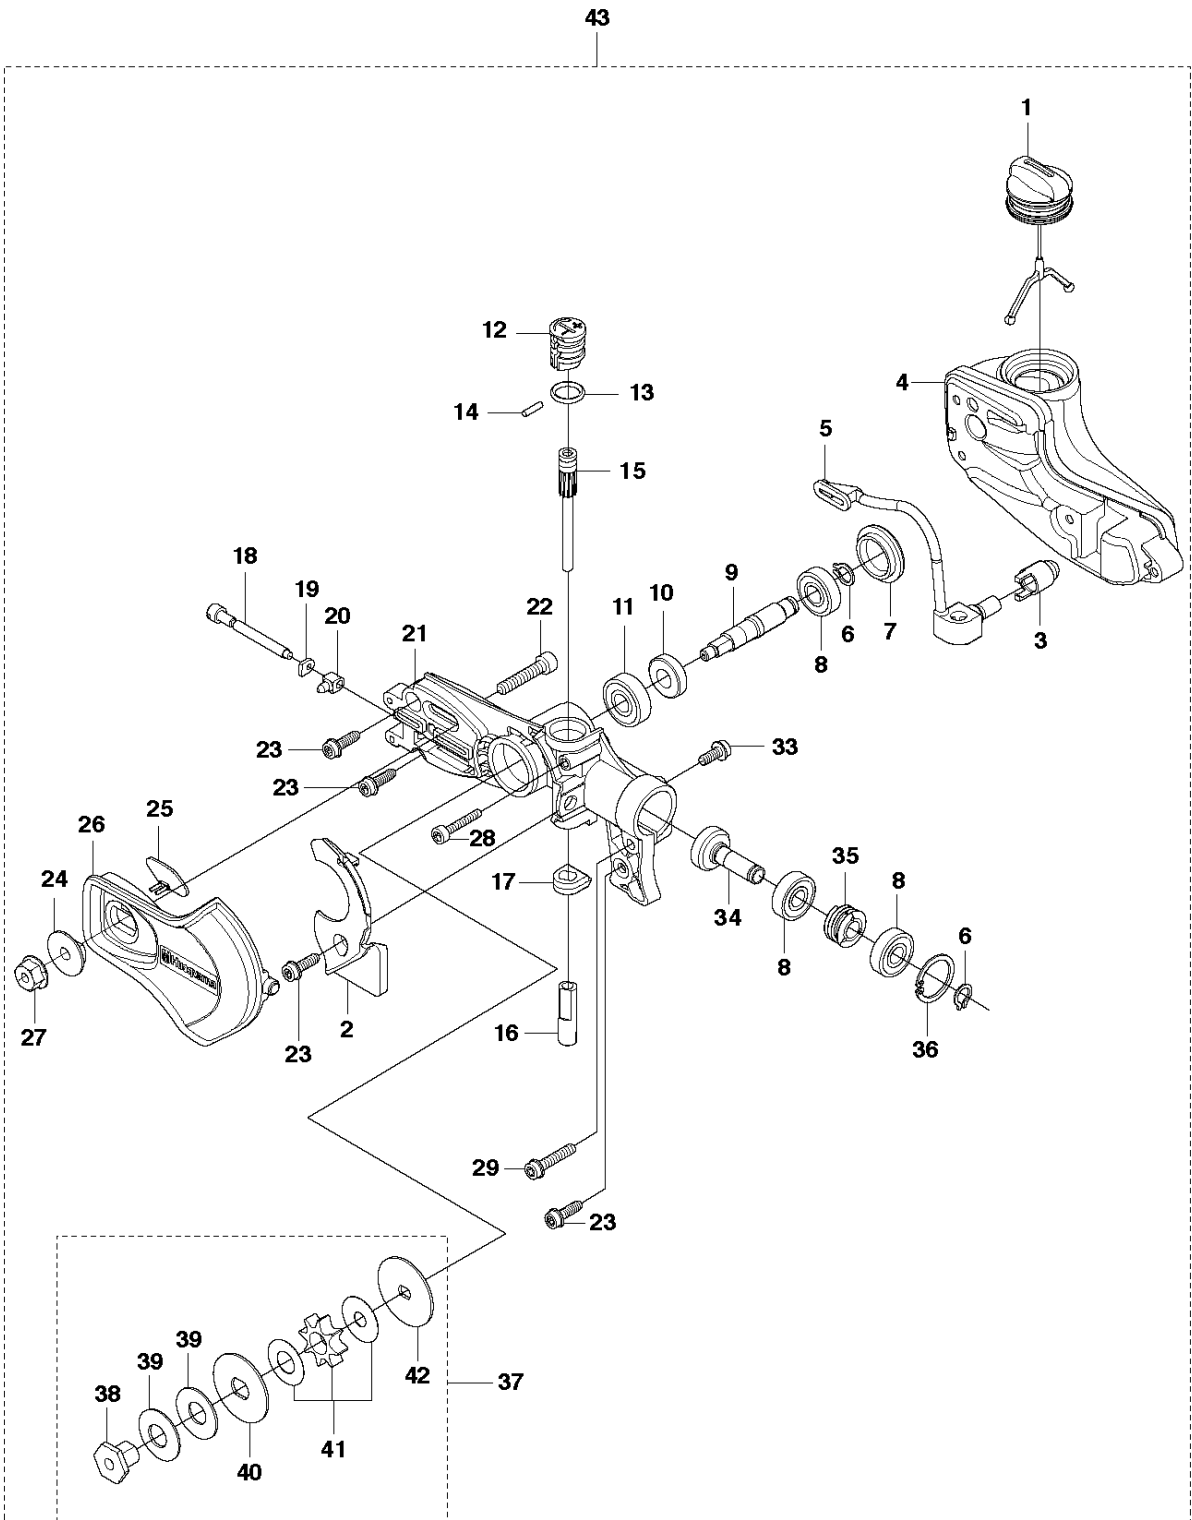

SPARE PARTS LIST

POLE PRUNER/POLE SAWS

327 PT5S, 20120100001-Current

A 327 PT5S
SAW HEAD

SAW HEAD

327 PT5S, 20120100001-Current

Ref	Part No	Description	Remark	QTY	KIT
1	577 87 86-03	TANK CAP ASSY		1	43
2	525 61 31-01	COVER		1	43
3	510 04 43-01	OIL SCREEN		1	43
4	577 66 70-01	OIL TANK		1	43
5	525 49 06-01	OIL HOSE		1	43
6	735 31 11-00	CIRCLIP		2	43
7	574 82 98-01	COVER		1	43
8	738 21 99-04	BALL BEARING		3	43
9	525 49 04-01	SHAFT		1	43
10	575 35 56-01	GEAR WHEEL		1	43
11	738 21 00-04	BALL BEARING		1	43
12	525 48 16-01	KNOB		1	43
13	740 43 10-14	O-RING		1	43
14	503 24 09-11	NEEDLE ROLLER		1	43
15	540 05 79-01	PUMP PISTON		1	43
16	537 15 48-01	PUMP CYLINDER		1	43
17	576 39 59-01	FASTENER		1	43
18	501 81 92-01	SCREW		1	43
19	501 45 27-02	LOCK NUT		1	43
20	501 45 41-01	NUT		1	43
21	523 85 37-02	GEAR HOUSING		1	43
22	576 83 10-01	SCREW IHSCM		1	43
23	573 92 58-01	SCREW ITXSCFT		3	43
24	525 49 07-01	BUSHING		1	43
25	574 40 47-01	RUBBER		1	43
26	525 48 14-01	COVER		1	43
27	503 22 00-07	HEXAGON NUT		4	43
28	525 76 09-05	SCREW ITXSCM		1	43
29	525 75 51-04	SCREW ITXSCFM		1	43
33	525 75 51-05	SCREW ITXSCFM		1	43
34	575 35 55-01	PINION		1	43
35	525 48 97-01	WORM GEAR		1	43
36	735 31 25-10	CIRCLIP		1	43
37	585 48 31-01	SPROCKET	"for 1/4"" Chain"	1	43
37	585 48 31-02	SPROCKET	"for 3/8"" chain"	1	43
38	580 76 04-01	NUT		1	37, 43
39	581 12 61-01	DISC SPRING		2	37, 43
40	585 84 19-02	WASHER		1	37, 43
41	582 87 22-01	SPROCKET	"for 1/4"" Chain"	1	37, 43
41	582 87 22-02	SPROCKET	"for 3/8"" chain"	1	37, 43
42	585 84 19-01	WASHER		1	43
43	575 78 43-06	POLE SAW HEAD	"for 1/4"" Chain"	1	
43	575 78 43-07	POLE SAW HEAD	"for 3/8"" chain"	1	