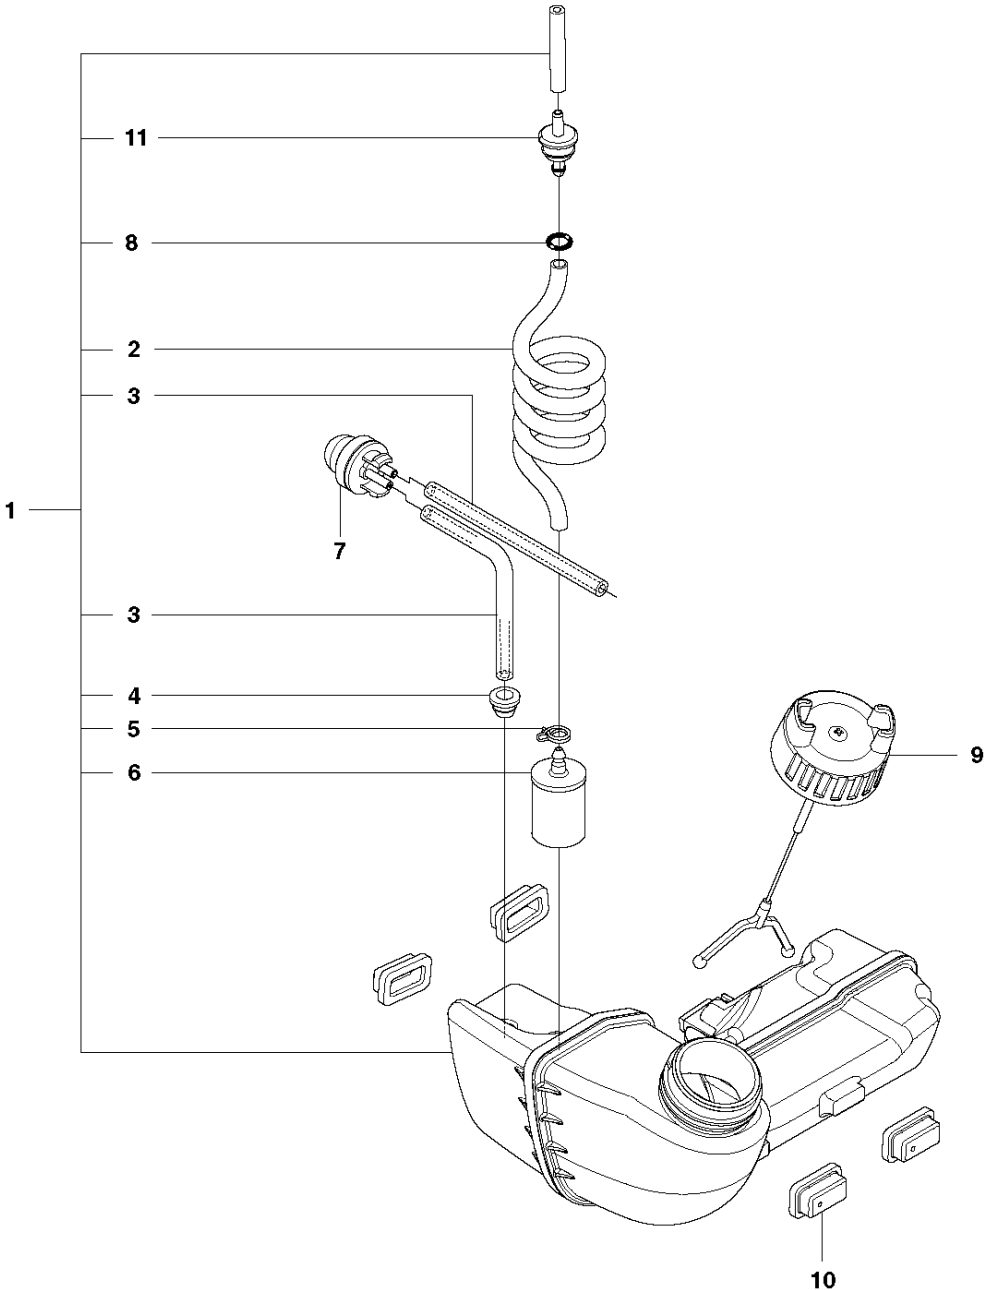

H 327 PT5S
FUEL TANK

FUEL TANK

327 PT5S, 20120100001-Current

Ref	Part No	Description	Remark	QTY	KIT
1	584 25 80-01	FUEL TANK ASSY		1	
2	581 75 62-01	FUEL HOSE		1	1
3	544 32 50-01	FUEL HOSE		2	1
4	503 73 58-01	BUSHING		1	1
5	504 02 24-01	HOSE CLAMP		1	1
6	503 44 32-01	FUEL FILTER		1	1
7	503 93 66-01	PURGE		1	
8	537 18 49-01	O-RING		1	1
9	544 88 97-02	TANK CAP		1	
10	503 91 10-01	SUSPENSION		4	
11	578 29 56-01	HOSE NIPPLE		1	1