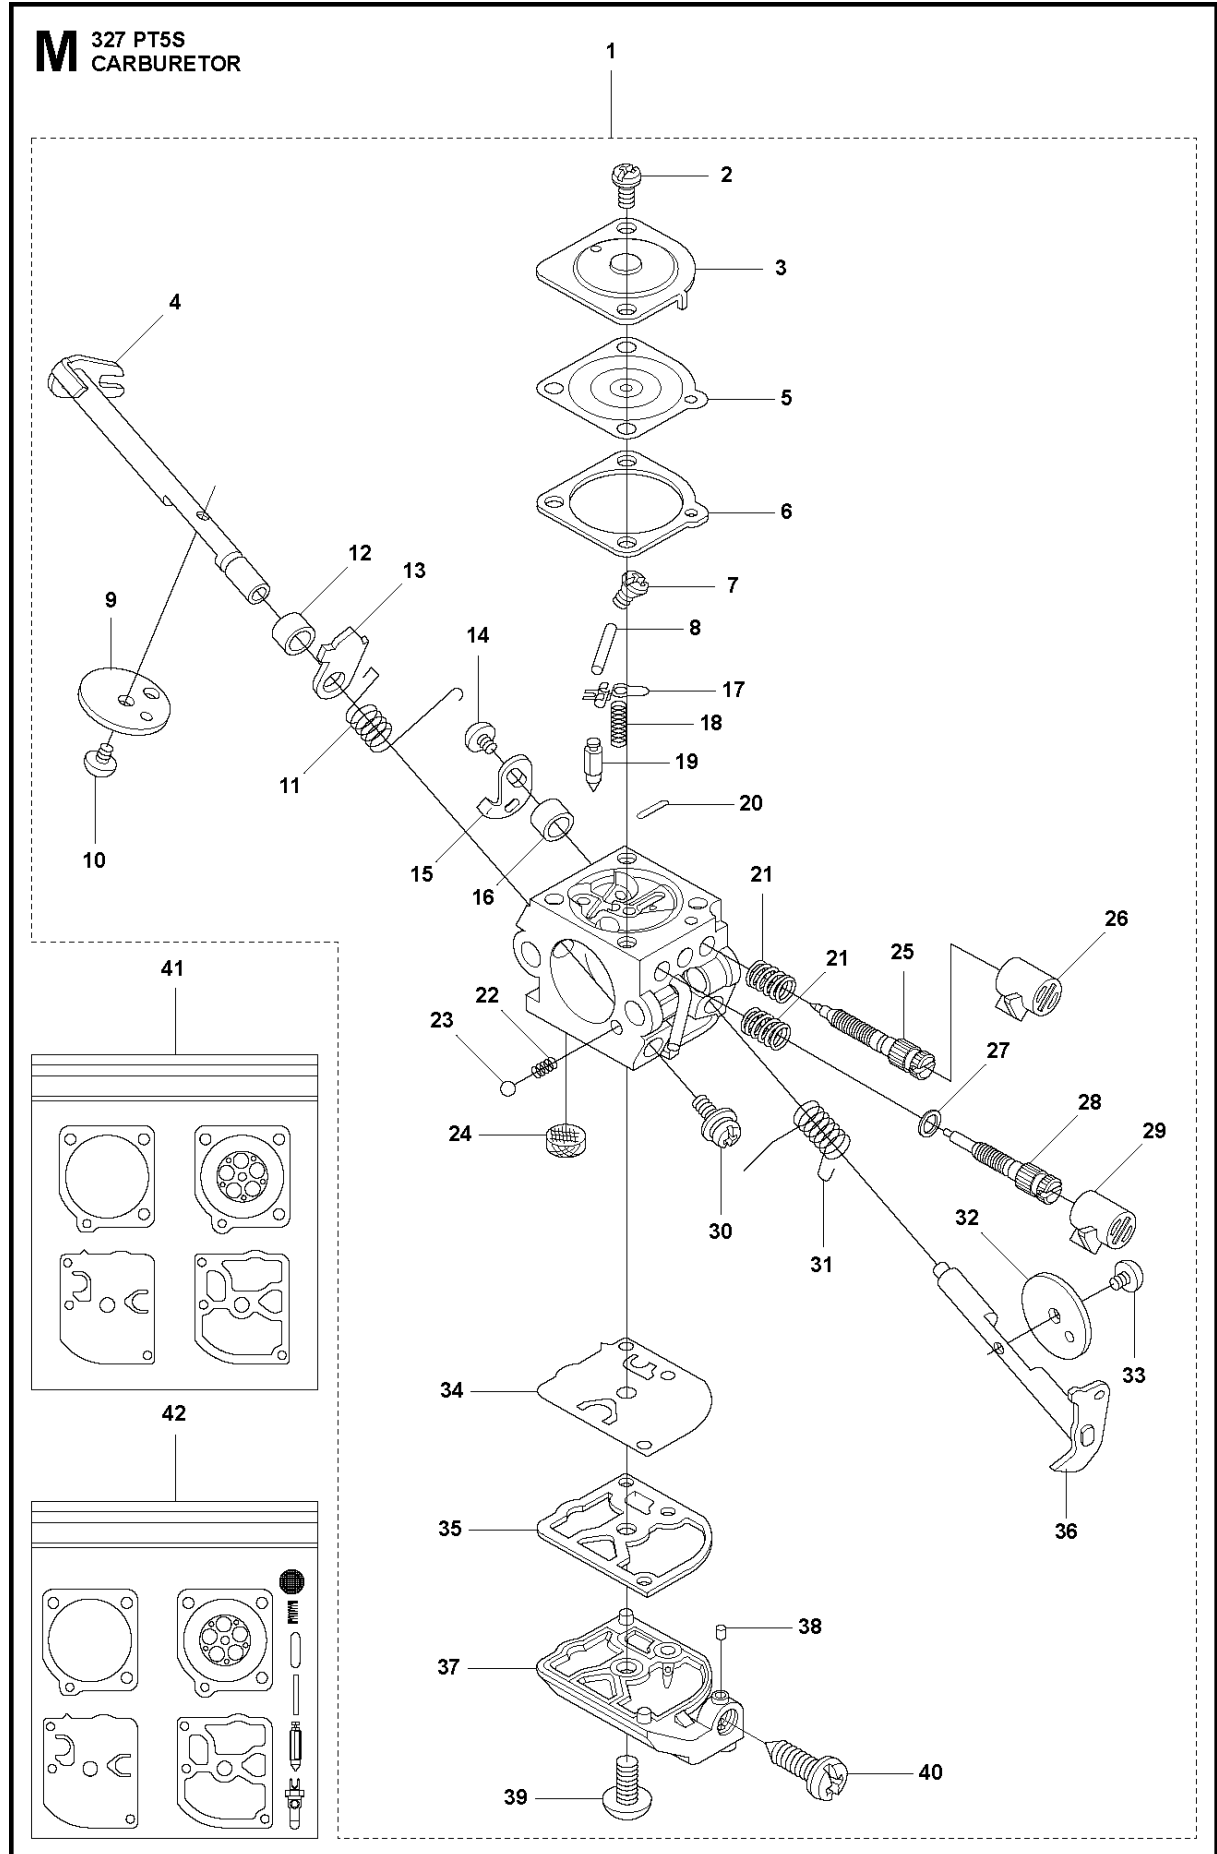

CARBURETOR

327 PT5S, 20120100001-Current

Ref	Part No	Description	Remark	QTY KIT	
1	503 28 34-01	CARBURETTOR	Zama C1Q-EL24	1	
2	503 48 05-01	SCREW		2	1
3	503 97 43-01	COVER		1	1
4	537 02 09-01	SHAFT ASSY		1	1
5	537 04 89-01	DIAPHRAGM		1	1
6	537 02 04-01	GASKET		1	1
7	503 48 01-01	SCREW		1	1
8	503 48 00-01	PIN RETAINING SCREW		1	1
9	537 37 03-01	VALVE		1	1
10	503 48 18-01	SCREW		1	1
11	537 02 10-01	SPRING		1	1
12	503 48 19-01	COLLAR		1	1
13	537 04 90-01	LEVER		1	1
14	503 47 90-01	SCREW		1	1
15	537 01 98-01	LEVER		1	1
16	503 47 89-01	COLLAR		1	1
17	503 66 59-01	LEVER		1	1
18	537 02 03-01	SPRING		1	1
19	503 47 97-01	VALVE		1	1
20	537 02 08-01	PLUG		1	1
21	503 48 08-01	SPRING		1	1
22	537 01 26-01	SPRING		1	1
23	537 01 25-01	BALL		1	1
24	503 53 57-01	STRAINER		1	1
25	537 12 78-01	SCREW		1	1
26	537 02 16-01	LIMITER CAP		1	1
27	503 97 40-01	WASHER		1	1
28	537 02 06-01	SCREW		1	1
29	537 02 16-01	LIMITER CAP		1	1
30	503 75 53-01	SCREW		1	1
31	537 01 97-01	SPRING		1	1
32	537 01 99-01	VALVE		1	1
33	503 47 92-01	SCREW		1	1
34	537 02 00-01	DIAPHRAGM PUMP		1	1
35	537 02 01-01	GASKET		1	1
36	537 01 96-01	SHAFT ASSY		1	1
37	537 02 02-01	COVER		1	1
38	503 48 11-01	PIECE		1	1
39	503 47 96-01	SCREW		1	1
40	537 02 07-01	SCREW		1	1
41	531 00 45-52	GASKET KIT		1	
42	531 00 45-53	GASKET KIT		1