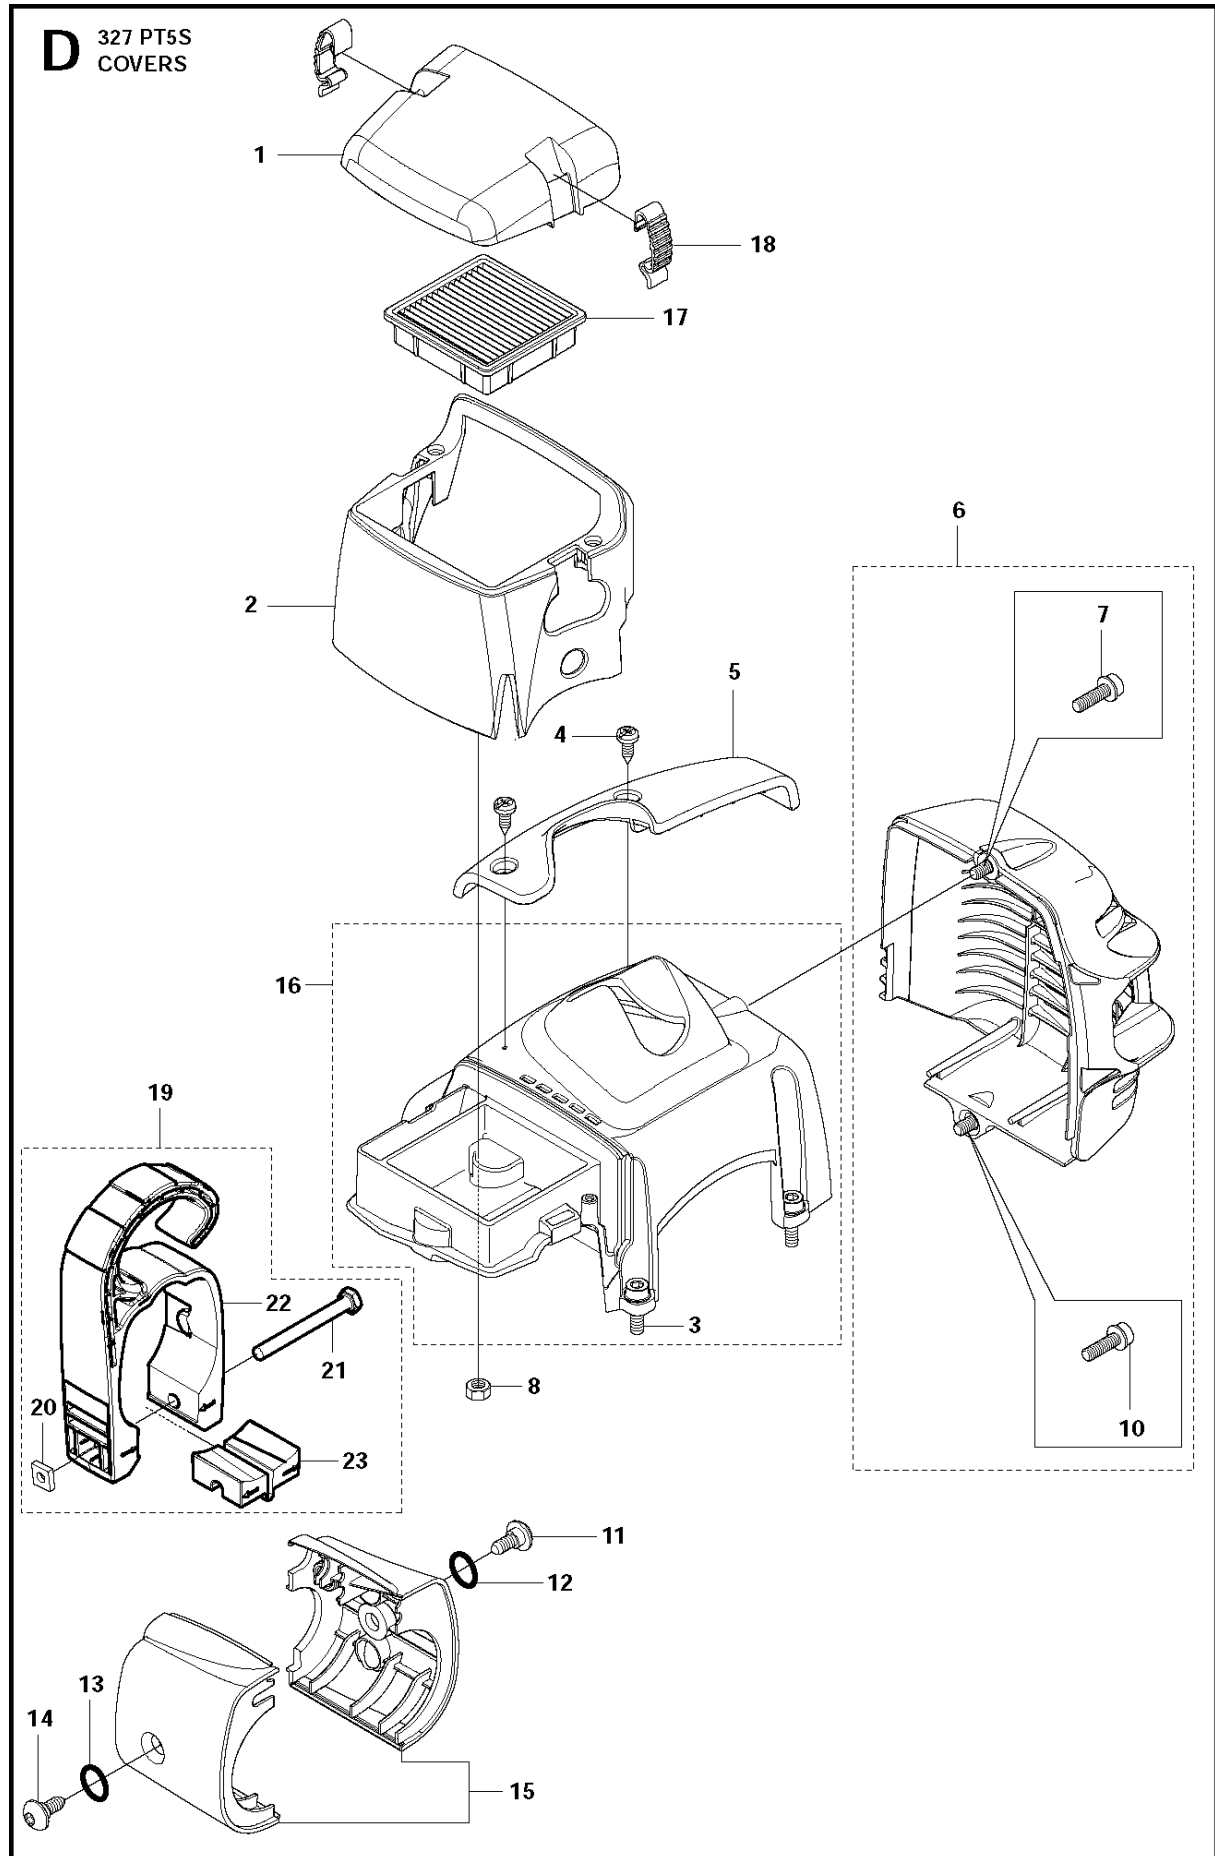

COVER

327 PT5S, 20120100001-Current

Ref	Part No	Description	Remark	QTY	KIT
1	505 14 20-01	FILTER COVER		1	
2	505 14 22-01	COVER		1	
3	574 47 70-03	SCREW IHSCFMO	Captive screws	4	16
4	503 21 35-12	SCREW CCRPANT		2	
5	502 48 16-01	ARM PROTECTION		1	
6	544 84 81-02	HEAT PROTECTOR	Captive screws	1	
7	574 18 15-01	SCREW IHSCFTO	Captive screws	1	6
8	503 22 24-01	LOCK NUT		1	
10	574 47 70-03	SCREW IHSCFMO	Captive screws	1	6
11	503 96 13-01	SCREW		1	
12	740 42 06-00	O-RING		1	
13	740 42 06-00	O-RING		1	
14	503 96 13-01	SCREW		1	
15	502 48 15-01	COVER		1	
16	505 14 18-02	CYLINDER COVER ASSY	Captive screws	1	
17	505 27 10-01	FILTER		1	
18	537 38 72-01	SNAP LOCKING		2	
19	579 26 41-01	LOOP		1	
20	502 19 71-01	SQUARE NUT		1	19
21	725 23 81-51	SCREW EHHM		1	19
22	574 41 22-01	LOOP		1	19
23	574 41 21-01	SPACING BLOCK		1	19