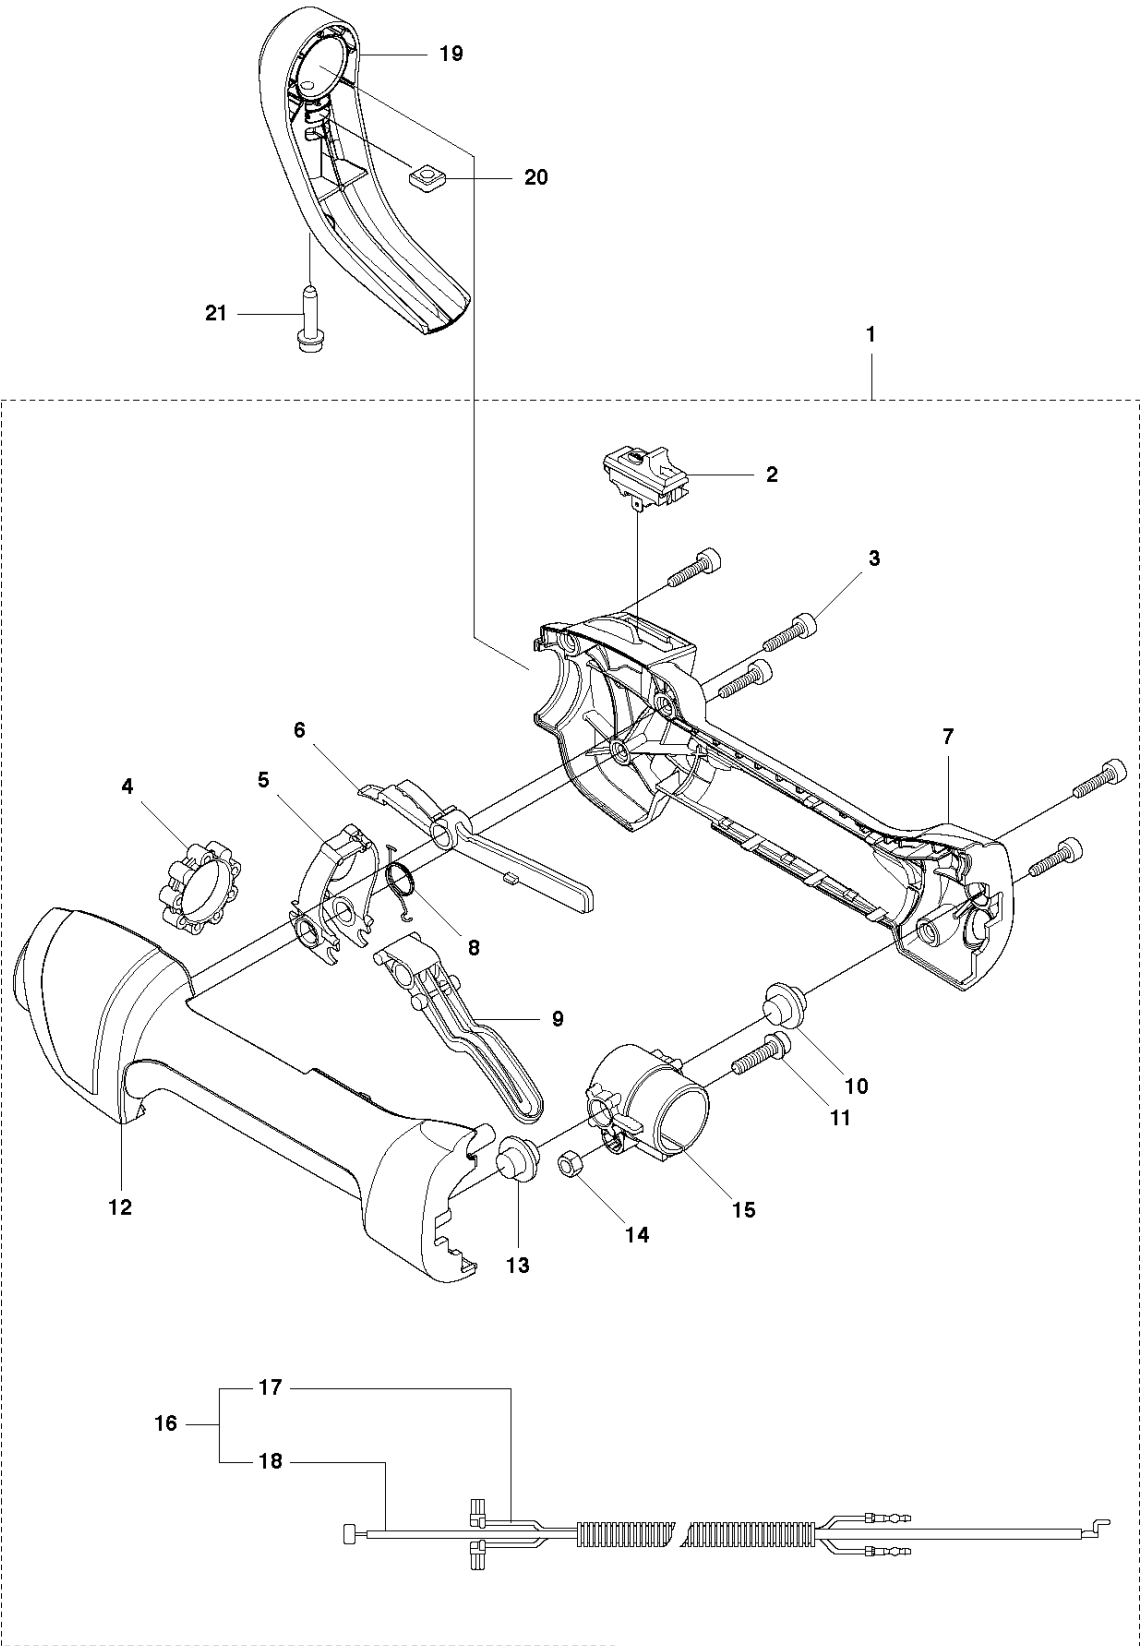

C 327 PT5S
THROTTLE CONTROLS

THROTTLE CONTROLS

327 PT5S, 20120100001-Current

Ref	Part No	Description	Remark	QTY	KIT
1	544 14 36-04	CONTROL		1	
2	537 41 90-01	SWITCH		1	1
3	503 21 66-18	SCREW IH SCT		5	1
4	503 96 14-01	ABSORBER		1	
5	503 91 81-01	THROTTLE LEVER		1	
6	503 87 80-01	THROTTLE LOCKOUT		1	
7	544 10 02-02	HANDLE HALF		1	1
8	544 10 08-01	RECOIL SPRING		1	1
9	503 87 79-03	THROTTLE TRIGGER		1	1
10	544 10 17-02	DAMPER		1	1
11	503 20 03-20	SCREW IH SCFM		1	
12	544 10 03-02	HANDLE HALF		1	1
13	544 10 17-02	DAMPER		1	1
14	731 23 14-01	HEXAGON NUT		1	1
15	544 11 21-01	RETAINER		1	1
16	502 65 13-01	WIRING		1	1
17	502 53 16-01	SHORT CIRCUIT CABLE		1	1,16
18	544 17 17-03	THROTTLE CABLE ASSY		1	1,16
19	523 06 26-01	TRIGGER	GUARD	1	
20	503 22 65-01	SQUARE NUT		1	
21	579 86 56-01	SCREW ITX SCFM		1