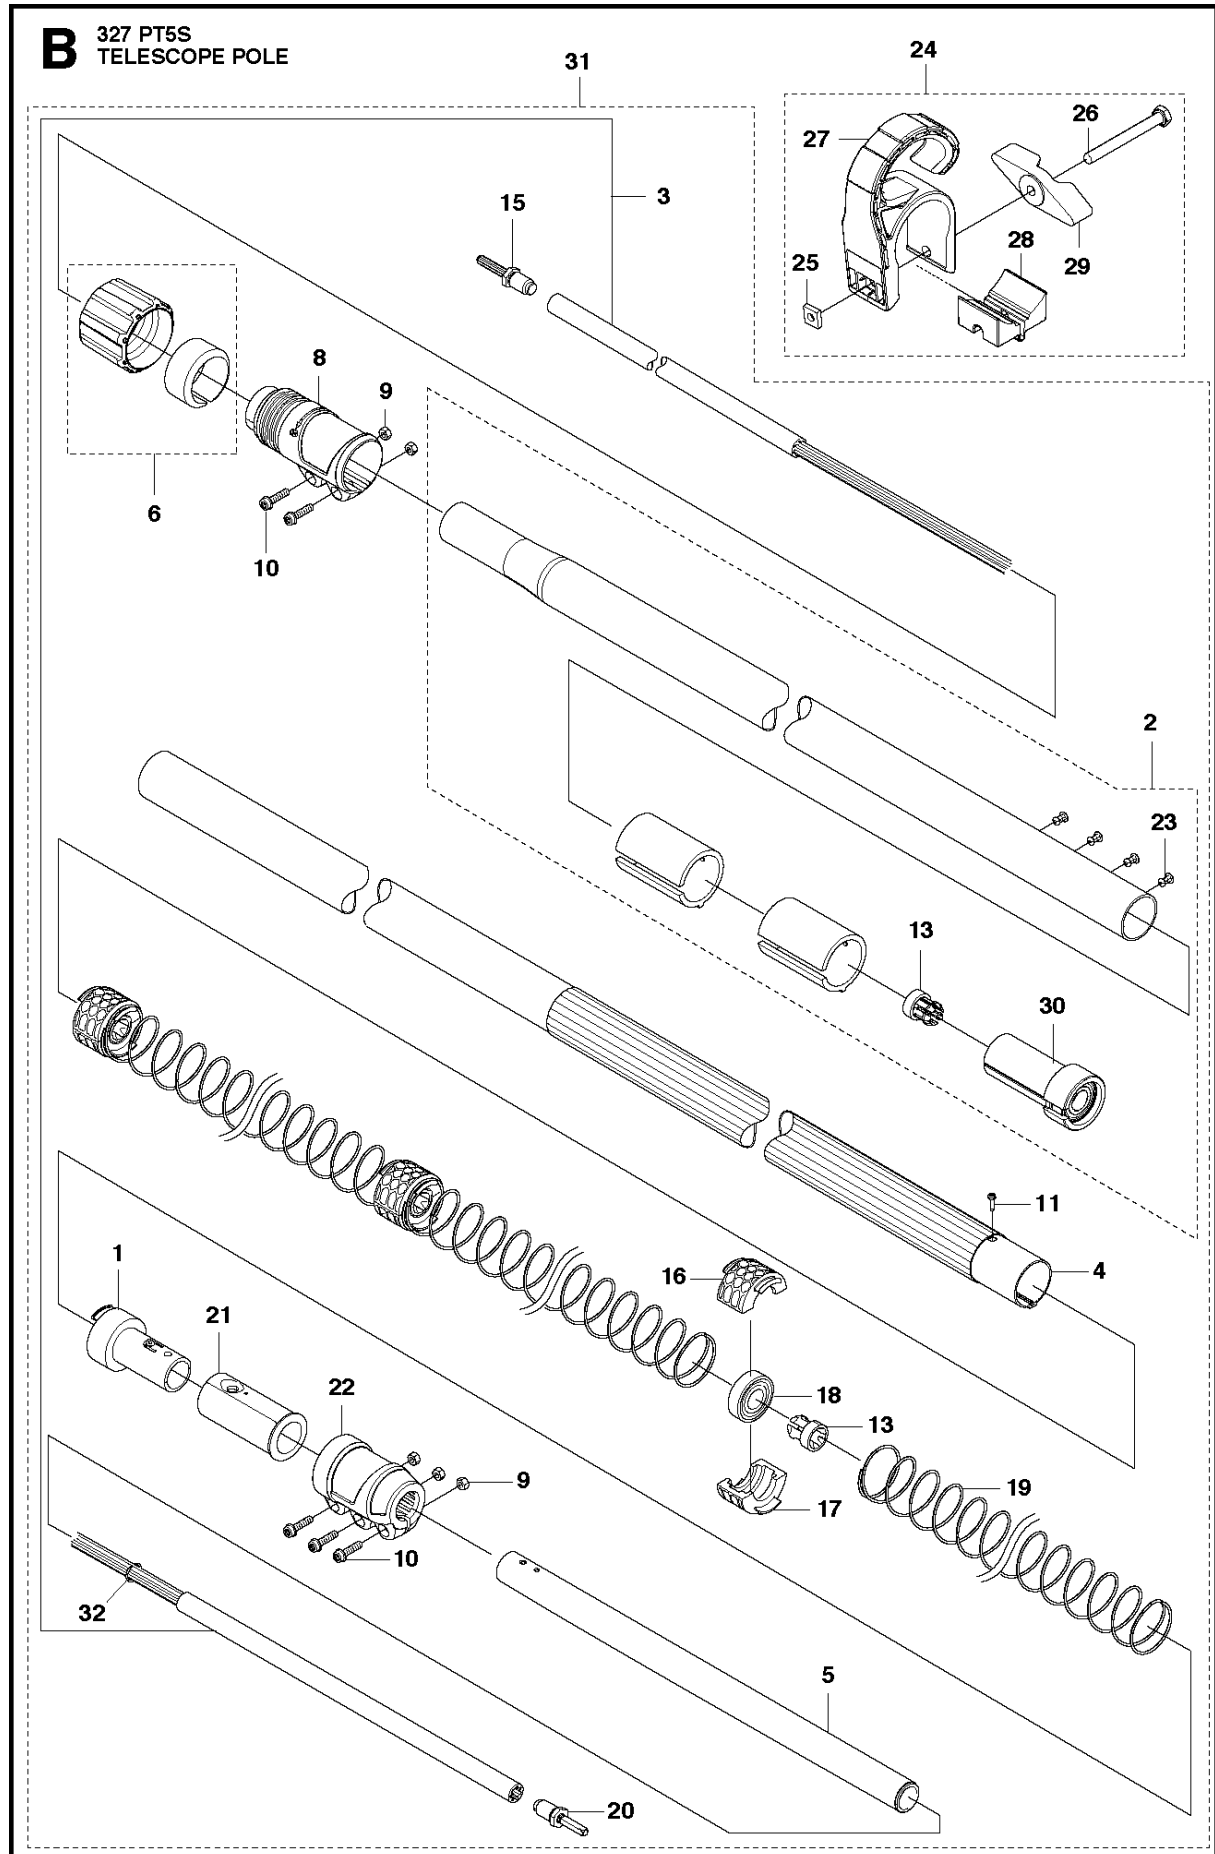

SPARE PARTS LIST

POLE PRUNER/POLE SAWS

327 PT5S, 20120100001-Current

A 327 PT5S
SAW HEAD

SAW HEAD

327 PT5S, 20120100001-Current

Ref	Part No	Description	Remark	QTY	KIT
1	577 87 86-03	TANK CAP ASSY		1	43
2	525 61 31-01	COVER		1	43
3	510 04 43-01	OIL SCREEN		1	43
4	577 66 70-01	OIL TANK		1	43
5	525 49 06-01	OIL HOSE		1	43
6	735 31 11-00	CIRCLIP		2	43
7	574 82 98-01	COVER		1	43
8	738 21 99-04	BALL BEARING		3	43
9	525 49 04-01	SHAFT		1	43
10	575 35 56-01	GEAR WHEEL		1	43
11	738 21 00-04	BALL BEARING		1	43
12	525 48 16-01	KNOB		1	43
13	740 43 10-14	O-RING		1	43
14	503 24 09-11	NEEDLE ROLLER		1	43
15	540 05 79-01	PUMP PISTON		1	43
16	537 15 48-01	PUMP CYLINDER		1	43
17	576 39 59-01	FASTENER		1	43
18	501 81 92-01	SCREW		1	43
19	501 45 27-02	LOCK NUT		1	43
20	501 45 41-01	NUT		1	43
21	523 85 37-02	GEAR HOUSING		1	43
22	576 83 10-01	SCREW IHSCM		1	43
23	573 92 58-01	SCREW ITXSCFT		3	43
24	525 49 07-01	BUSHING		1	43
25	574 40 47-01	RUBBER		1	43
26	525 48 14-01	COVER		1	43
27	503 22 00-07	HEXAGON NUT		4	43
28	525 76 09-05	SCREW ITXSCM		1	43
29	525 75 51-04	SCREW ITXSCFM		1	43
33	525 75 51-05	SCREW ITXSCFM		1	43
34	575 35 55-01	PINION		1	43
35	525 48 97-01	WORM GEAR		1	43
36	735 31 25-10	CIRCLIP		1	43
37	585 48 31-01	SPROCKET	"for 1/4"" Chain"	1	43
37	585 48 31-02	SPROCKET	"for 3/8"" chain"	1	43
38	580 76 04-01	NUT		1	37, 43
39	581 12 61-01	DISC SPRING		2	37, 43
40	585 84 19-02	WASHER		1	37, 43
41	582 87 22-01	SPROCKET	"for 1/4"" Chain"	1	37, 43
41	582 87 22-02	SPROCKET	"for 3/8"" chain"	1	37, 43
42	585 84 19-01	WASHER		1	43
43	575 78 43-06	POLE SAW HEAD	"for 1/4"" Chain"	1	
43	575 78 43-07	POLE SAW HEAD	"for 3/8"" chain"	1	