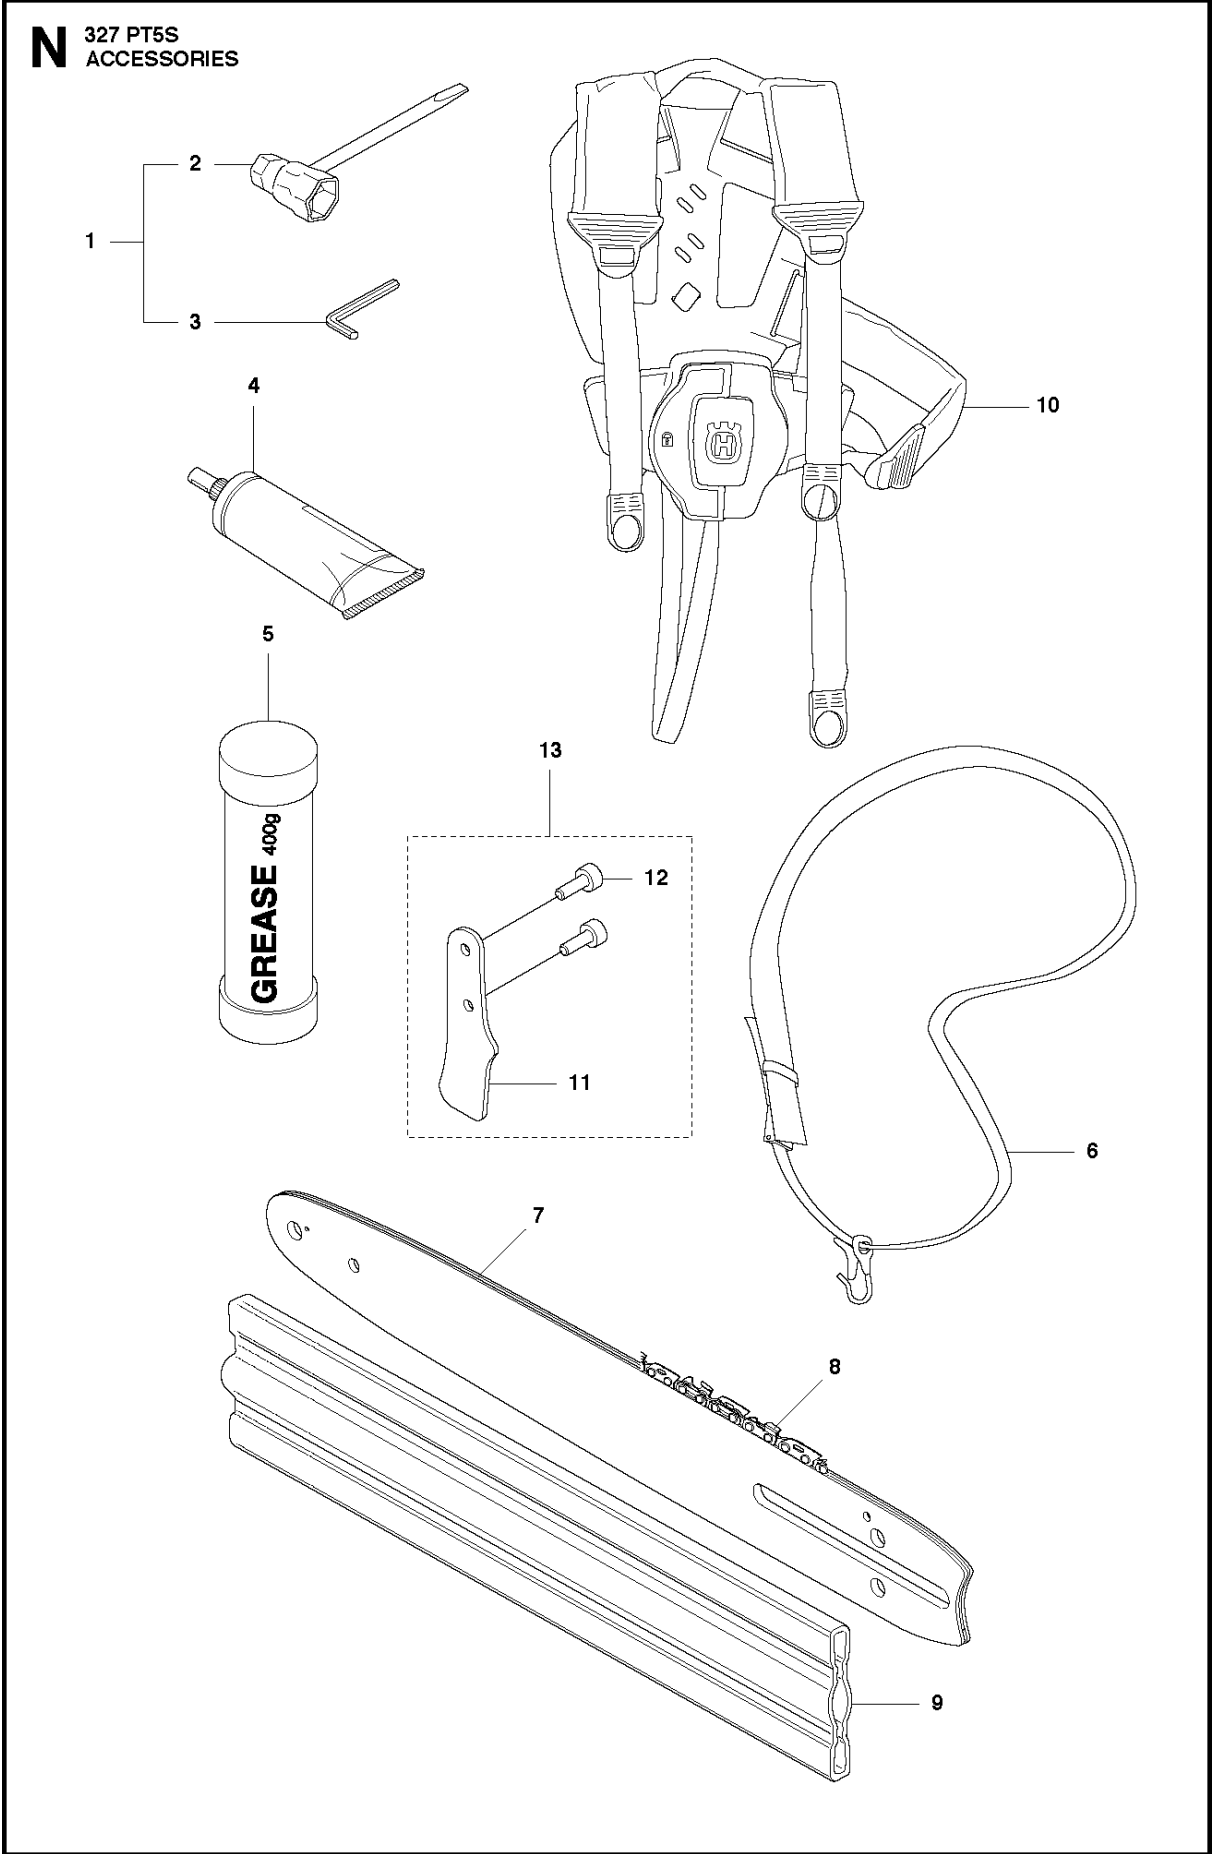

CARBURETOR

327 PT5S, 20120100001-Current

Ref	Part No	Description	Remark	QTY KIT	
1	503 28 34-01	CARBURETTOR	Zama C1Q-EL24	1	
2	503 48 05-01	SCREW		2	1
3	503 97 43-01	COVER		1	1
4	537 02 09-01	SHAFT ASSY		1	1
5	537 04 89-01	DIAPHRAGM		1	1
6	537 02 04-01	GASKET		1	1
7	503 48 01-01	SCREW		1	1
8	503 48 00-01	PIN RETAINING SCREW		1	1
9	537 37 03-01	VALVE		1	1
10	503 48 18-01	SCREW		1	1
11	537 02 10-01	SPRING		1	1
12	503 48 19-01	COLLAR		1	1
13	537 04 90-01	LEVER		1	1
14	503 47 90-01	SCREW		1	1
15	537 01 98-01	LEVER		1	1
16	503 47 89-01	COLLAR		1	1
17	503 66 59-01	LEVER		1	1
18	537 02 03-01	SPRING		1	1
19	503 47 97-01	VALVE		1	1
20	537 02 08-01	PLUG		1	1
21	503 48 08-01	SPRING		1	1
22	537 01 26-01	SPRING		1	1
23	537 01 25-01	BALL		1	1
24	503 53 57-01	STRAINER		1	1
25	537 12 78-01	SCREW		1	1
26	537 02 16-01	LIMITER CAP		1	1
27	503 97 40-01	WASHER		1	1
28	537 02 06-01	SCREW		1	1
29	537 02 16-01	LIMITER CAP		1	1
30	503 75 53-01	SCREW		1	1
31	537 01 97-01	SPRING		1	1
32	537 01 99-01	VALVE		1	1
33	503 47 92-01	SCREW		1	1
34	537 02 00-01	DIAPHRAGM PUMP		1	1
35	537 02 01-01	GASKET		1	1
36	537 01 96-01	SHAFT ASSY		1	1
37	537 02 02-01	COVER		1	1
38	503 48 11-01	PIECE		1	1
39	503 47 96-01	SCREW		1	1
40	537 02 07-01	SCREW		1	1
41	531 00 45-52	GASKET KIT		1	
42	531 00 45-53	GASKET KIT		1	