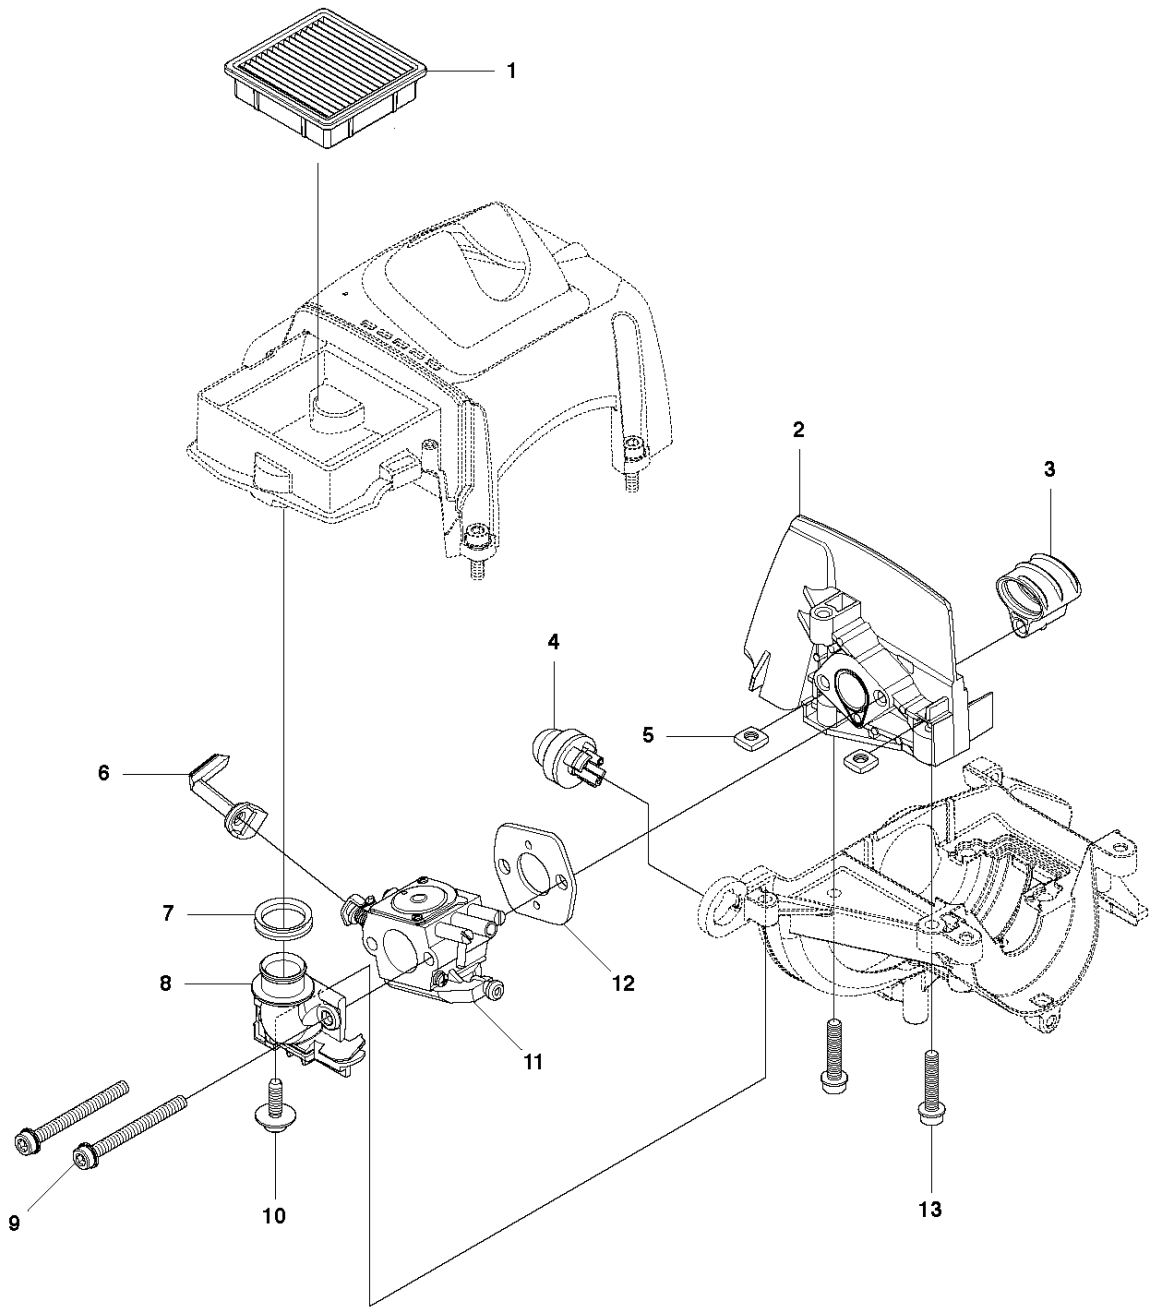

E 327 PT5S
INTAKE

INTAKE

327 PT5S, 20120100001-Current

Ref	Part No	Description	Remark	QTY KIT
1	505 27 10-01	FILTER		1
2	503 91 09-01	INSULATION WALL		1
3	503 94 26-01	INLET PIPE		1
4	503 93 66-01	PURGE		1
5	503 22 65-04	SQUARE NUT		2
6	503 96 25-01	CHOKE CONTROL		1
7	740 68 11-21	V-RING		1
8	502 49 90-01	BRACKET		1
9	503 21 75-50	SCREW IHSCFT		2
10	503 21 77-16	SCREW IHSCFT		1
11	503 28 34-01	CARBURETTOR	Zama C1Q-EL24	1
12	503 49 71-01	GASKET		1
13	503 20 03-25	SCREW IHSCFM		2