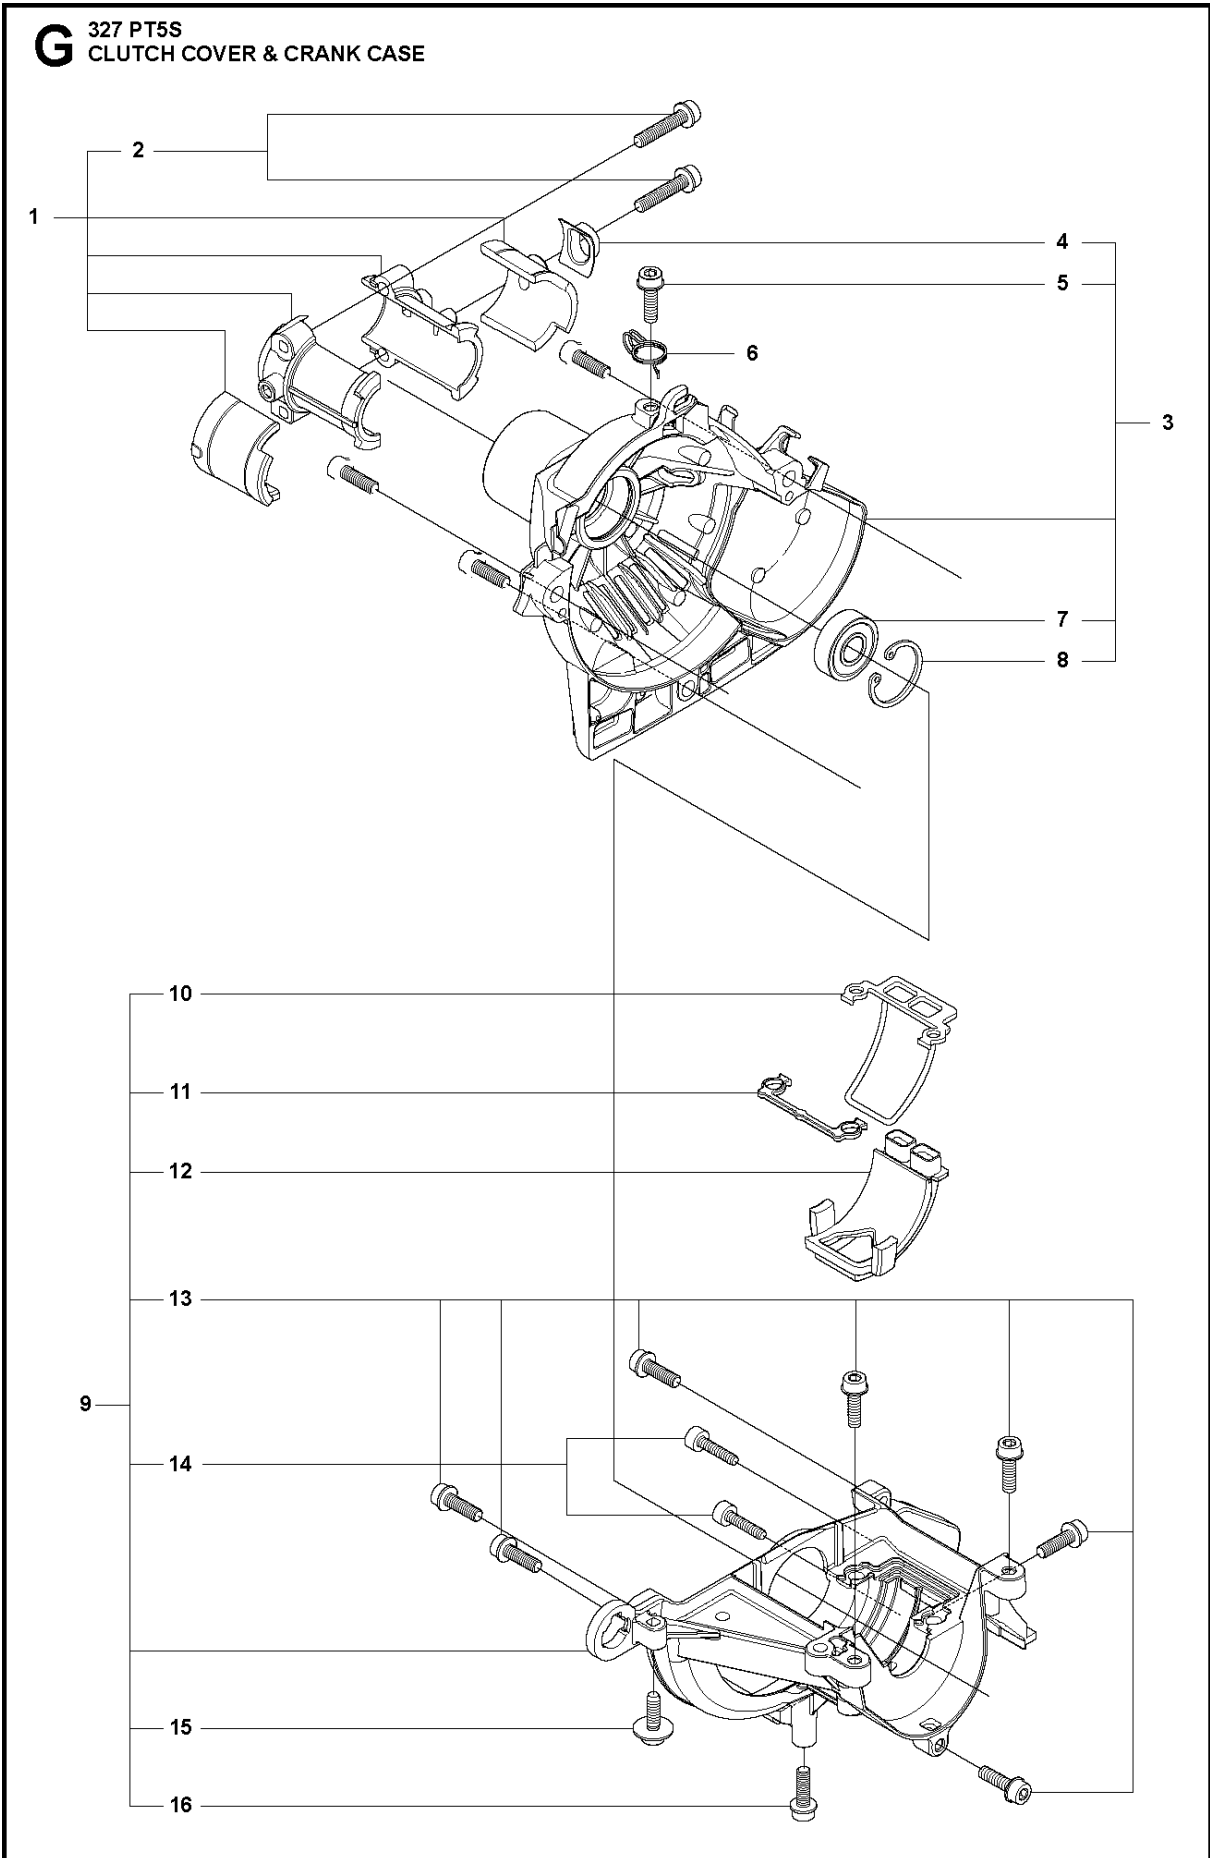

CLUTCH COVER & CRANK CASE

327 PT5S, 20120100001-Current

Ref	Part No	Description	Remark	QTY	KIT
1	537 30 96-01	SLEEVE		1	
2	503 21 68-25	SCREW IHSCFT		2	1
3	537 04 12-09	CLUTCH COVER		1	
4	537 42 50-01	PROTECTIVE PLATE		1	3
5	503 20 03-16	SCREW IHSCFM	M5x16	1	3
6	537 07 36-01	SPRING		1	3
7	503 25 05-01	BALL BEARING		1	3
8	537 33 67-01	CIRCLIP		1	3
9	537 08 52-02	CRANKCASE		1	
10	537 06 69-01	GASKET		1	
11	537 08 85-01	GASKET		1	9
12	537 06 68-01	INSERT CRANKCASE		1	9
13	503 20 03-16	SCREW IHSCFM		7	9
14	503 21 66-18	SCREW IHSCFT		2	9
15	503 21 77-16	SCREW IHSCFT		1	9
16	503 20 14-12	SCREW IHSCFMO	M5x12	1	9