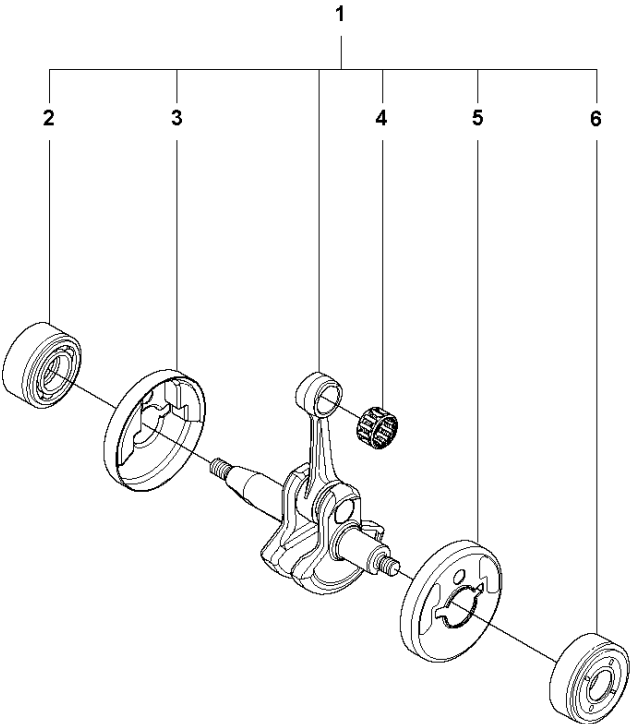

L 327 PT5S
CRANK SHAFT

CRANKSHAFT

327 PT5S, 20120100001-Current

Ref	Part No	Description	Remark	QTY	KIT
1	503 85 24-74	CRANKSHAFT ASSY		1	
2	503 94 02-03	BEARING CAGE		1	1
3	503 94 05-01	CUP		1	1
4	503 71 22-01	BEARING		1	1
5	503 94 05-01	CUP		1	1
6	503 94 02-03	BEARING CAGE		1	1