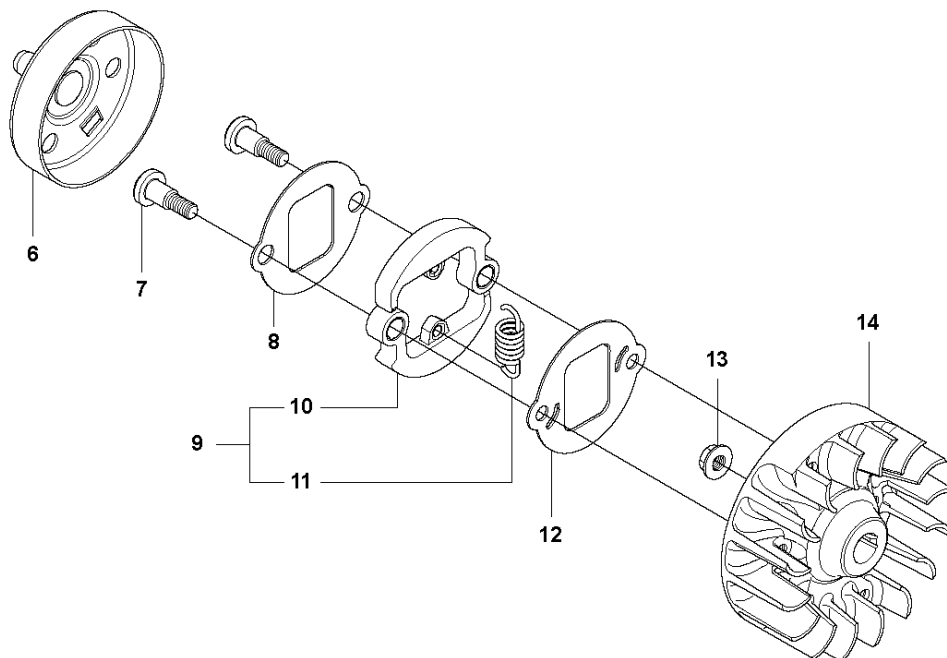

CLUTCH COVER & CRANK CASE

327 PT5S, 20120100001-Current

Ref	Part No	Description	Remark	QTY	KIT
1	537 30 96-01	SLEEVE		1	
2	503 21 68-25	SCREW IHSCFT		2	1
3	537 04 12-09	CLUTCH COVER		1	
4	537 42 50-01	PROTECTIVE PLATE		1	3
5	503 20 03-16	SCREW IHSCFM	M5x16	1	3
6	537 07 36-01	SPRING		1	3
7	503 25 05-01	BALL BEARING		1	3
8	537 33 67-01	CIRCLIP		1	3
9	537 08 52-02	CRANKCASE		1	
10	537 06 69-01	GASKET		1	
11	537 08 85-01	GASKET		1	9
12	537 06 68-01	INSERT CRANKCASE		1	9
13	503 20 03-16	SCREW IHSCFM		7	9
14	503 21 66-18	SCREW IHSCFT		2	9
15	503 21 77-16	SCREW IHSCFT		1	9
16	503 20 14-12	SCREW IHSCFMO	M5x12	1	9

H 327 PT5S
FUEL TANK

FUEL TANK

327 PT5S, 20120100001-Current

Ref	Part No	Description	Remark	QTY	KIT
1	584 25 80-01	FUEL TANK ASSY		1	
2	581 75 62-01	FUEL HOSE		1	1
3	544 32 50-01	FUEL HOSE		2	1
4	503 73 58-01	BUSHING		1	1
5	504 02 24-01	HOSE CLAMP		1	1
6	503 44 32-01	FUEL FILTER		1	1
7	503 93 66-01	PURGE		1	
8	537 18 49-01	O-RING		1	1
9	544 88 97-02	TANK CAP		1	
10	503 91 10-01	SUSPENSION		4	
11	578 29 56-01	HOSE NIPPLE		1	1

J 327 PT5S
IGNITION SYSTEM & CLUTCH

IGNITION SYSTEM & CLUTCH

327 PT5S, 20120100001-Current

Ref	Part No	Description	Remark	QTY	KIT
1	502 49 36-01	SHORT CIRCUIT CABLE		1	
2	537 43 43-01	SPARK PLUG CAP		1	
3	503 23 51-09	SPARK PLUG		1	
4	544 12 70-01	IGNITION MODULE		1	
5	503 21 66-18	SCREW IHCT		2	
6	537 23 75-01	CLUTCH DRUM ASSY		1	
7	503 84 29-02	SCREW		2	
8	537 04 67-02	WASHER		1	
9	537 03 22-01	CLUTCH ASSY		1	
10	503 84 28-01	CLUTCH SHOE		2	9
11	503 81 60-01	CLUTCH SPRING		1	9
12	537 04 68-02	WASHER		1	
13	731 71 16-51	HEXAGON NUT FLANGE		1	
14	537 24 96-02	FLYWHEEL		1	