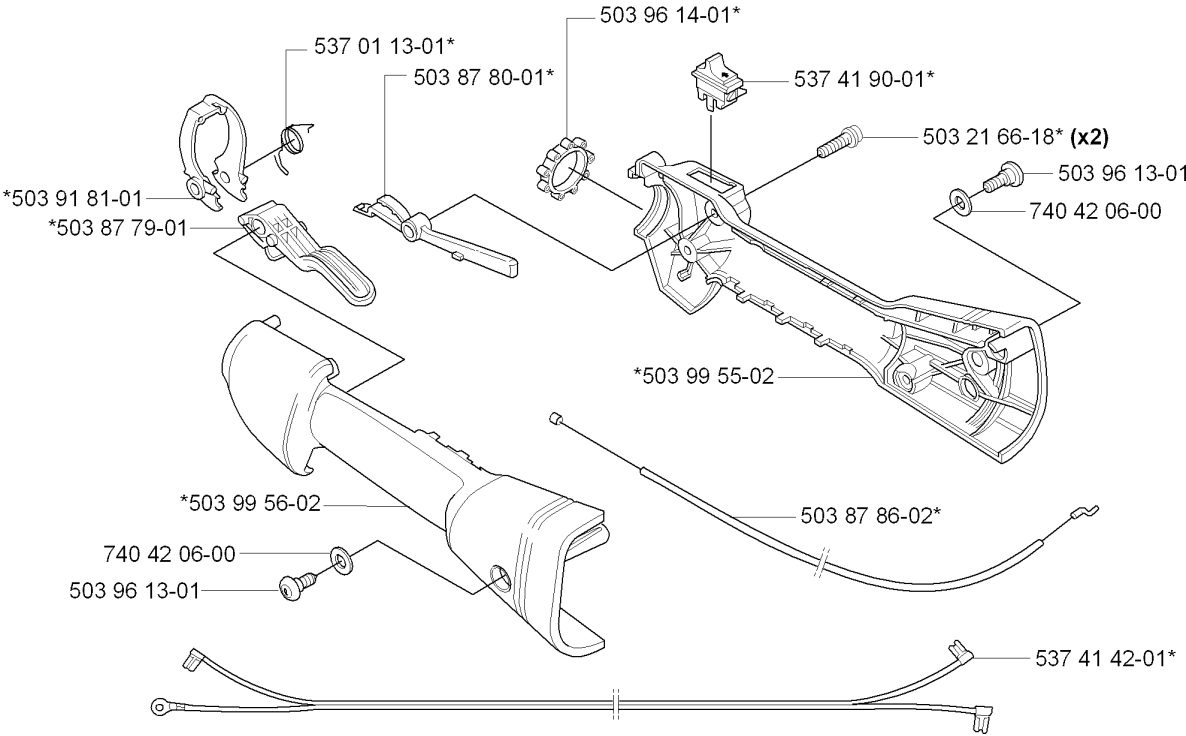

Part No	Description	Remark	QTY KIT
502 19 71-01	SQUARE NUT		1
503 21 75-16	SCREW IHSCFT		1
503 87 19-03	HANDLE		1
503 94 03-01	DISTANCE		1
537 09 11-01	TUBE		1
537 23 48-02	DRIVE SHAFT		1
537 24 00-01	CLUTCH DRUM ASSY		1
544 04 41-01	LABEL		1
544 11 89-01	HAND GUARD		1
725 23 78-51	SCREW EHHM		1
734 11 52-01	WASHER		1
735 31 12-00	CIRCLIP		1

F *compl 537 44 38-02

HANDLE & CONTROLS

326 HDA55 X-SERIES, 20090900001-Current

Part No	Description	Remark	QTY KIT
503 21 66-18	SCREW IH SCT		2
503 87 79-01	THROTTLE TRIGGER		1
503 87 80-01	THROTTLE LOCKOUT		1
503 87 86-02	THROTTLE WIRE ASSY		1
503 91 81-01	THROTTLE LEVER		1
503 96 13-01	SCREW		1
503 96 13-01	SCREW		1
503 96 14-01	ABSORBER		1
503 99 55-02	HANDLE HALF		1
503 99 56-02	HANDLE HALF		1
537 01 13-01	RECOIL SPRING		1
537 41 42-01	SHORT CIRCUIT CABLE		1
537 41 90-01	SWITCH		1
537 44 38-02	HANDLE		1
740 42 06-00	O-RING		1
740 42 06-00	O-RING		1