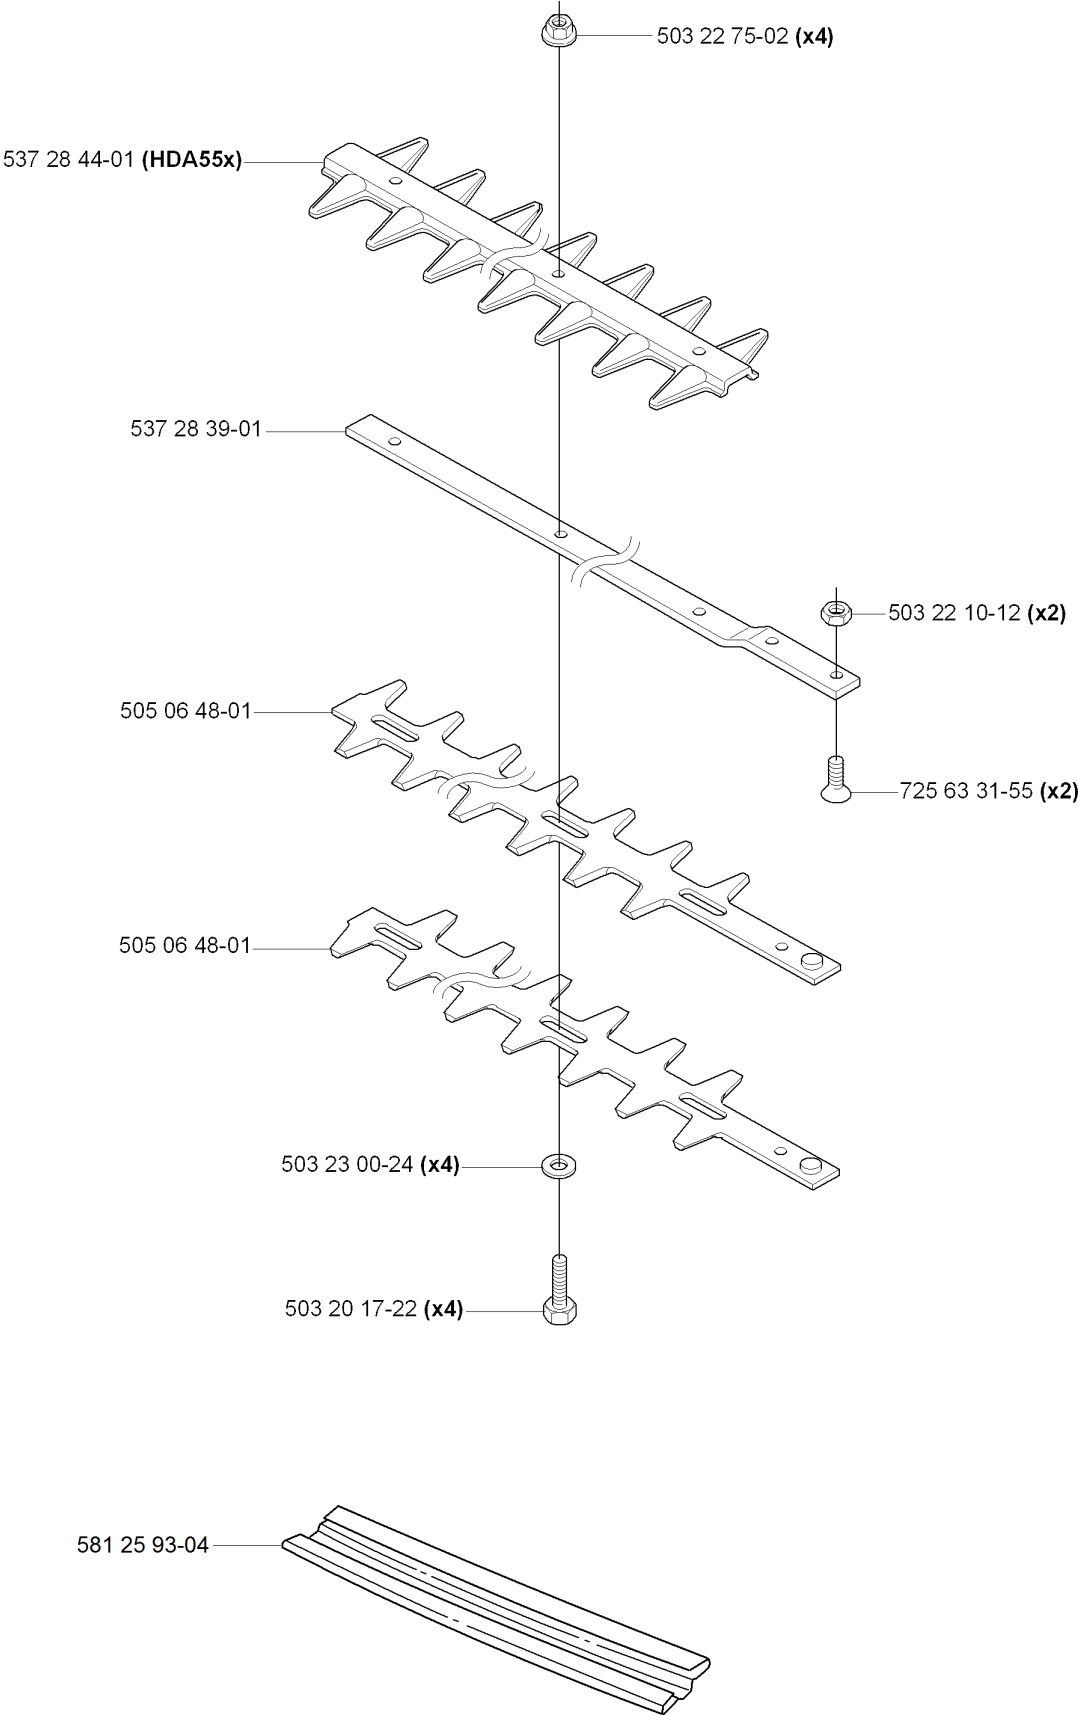

B compl 505 06 57-01 326 HDA55x
compl 505 06 55-02 326 HE3x, 326 HE4x, HA110, HA850