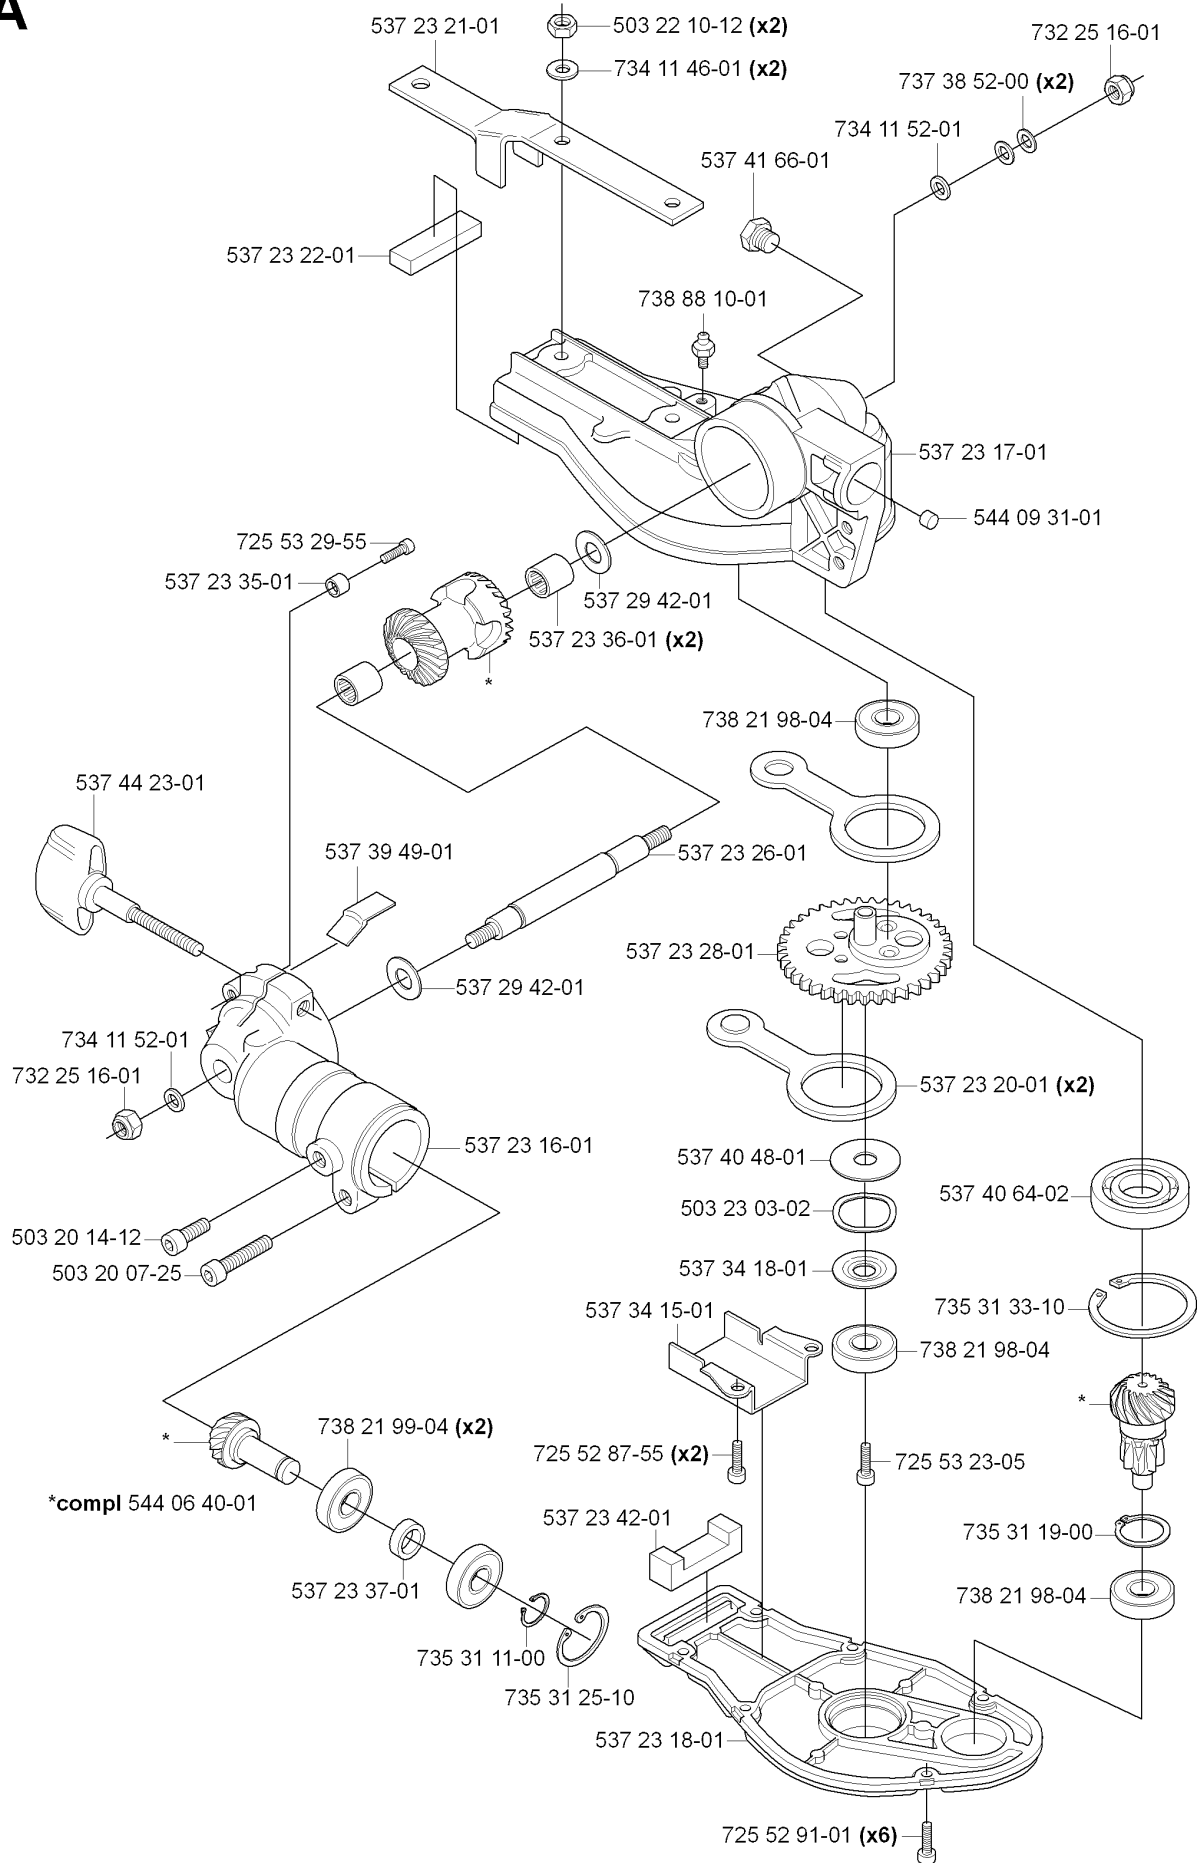

SPARE PARTS LIST

HEDGE TRIMMERS/POLE HEDGE
TRIMMERS

326 HDA55 X-SERIES,
20090900001-Current

A 326 HDA55x

GEAR HOUSING

326 HDA55 X-SERIES, 20090900001-Current

Part No	Description	Remark	QTY KIT
503 20 07-25	SCREW IHSCFM		1
503 20 14-12	SCREW IHSCFMO		1
503 22 10-12	HEXAGON NUT		2
503 23 03-02	WASHER		1
537 23 16-01	GEAR HOUSING		1
537 23 17-01	GEAR HOUSING		1
537 23 18-01	HUB CAP		1
537 23 20-01	CONNECTING ROD		2
537 23 21-01	BASEPLATE		1
537 23 22-01	SEALING		1
537 23 26-01	SHAFT		1
537 23 28-01	GEAR WHEEL		1
537 23 35-01	SPACER		1
537 23 36-01	NEEDLE BEARING		2
537 23 37-01	SPACER		1
537 23 42-01	SEALING		1
537 29 42-01	WASHER		1
537 29 42-01	WASHER		1
537 34 15-01	GUIDE PLATE		1
537 34 18-01	WASHER		1
537 39 49-01	SEALING		1
537 40 48-01	WASHER		1
537 40 64-02	BALL BEARING		1
537 41 66-01	PLUG		1
537 44 23-01	KNOB		1
544 06 40-01	GEAR WHEEL		1
544 09 31-01	PLUG		1
725 52 87-55	SCREW IHSCM		2
725 52 91-01	SCREW IHSCM		6
725 53 23-05	SCREW IHSCM		1
725 53 29-55	SCREW IHSCM		1
732 25 16-01	HEXAGON LOCKING NUT		1
732 25 16-01	HEXAGON LOCKING NUT		1
734 11 46-01	WASHER		2
734 11 52-01	WASHER		1
734 11 52-01	WASHER		1
735 31 11-00	CIRCLIP		1
735 31 19-00	CIRCLIP		1
735 31 25-10	CIRCLIP		1
735 31 33-10	CIRCLIP		1
737 38 52-00	DISC SPRING		2
738 21 98-04	BALL BEARING		1
738 21 98-04	BALL BEARING		1
738 21 98-04	BALL BEARING		1
738 21 99-04	BALL BEARING		2
738 88 10-01	LUBRICATION NIPPLE		1

C 326 HDA55x
compl 521 91 93-01

CUTTING EQUIPMENT

326 HDA55 X-SERIES, 20090900001-Current

Part No	Description	Remark	QTY KIT
521 91 93-01	CUTTING DECK KIT		1

D 326 HDA55x

HANDLE & CONTROLS

326 HDA55 X-SERIES, 20090900001-Current

Part No	Description	Remark	QTY KIT
502 19 71-01	SQUARE NUT		1
503 21 75-16	SCREW IHSCFT		1
503 87 19-03	HANDLE		1
503 94 03-01	DISTANCE		1
537 09 11-01	TUBE		1
537 23 48-02	DRIVE SHAFT		1
537 24 00-01	CLUTCH DRUM ASSY		1
544 04 41-01	LABEL		1
544 11 89-01	HAND GUARD		1
725 23 78-51	SCREW EHHM		1
734 11 52-01	WASHER		1
735 31 12-00	CIRCLIP		1