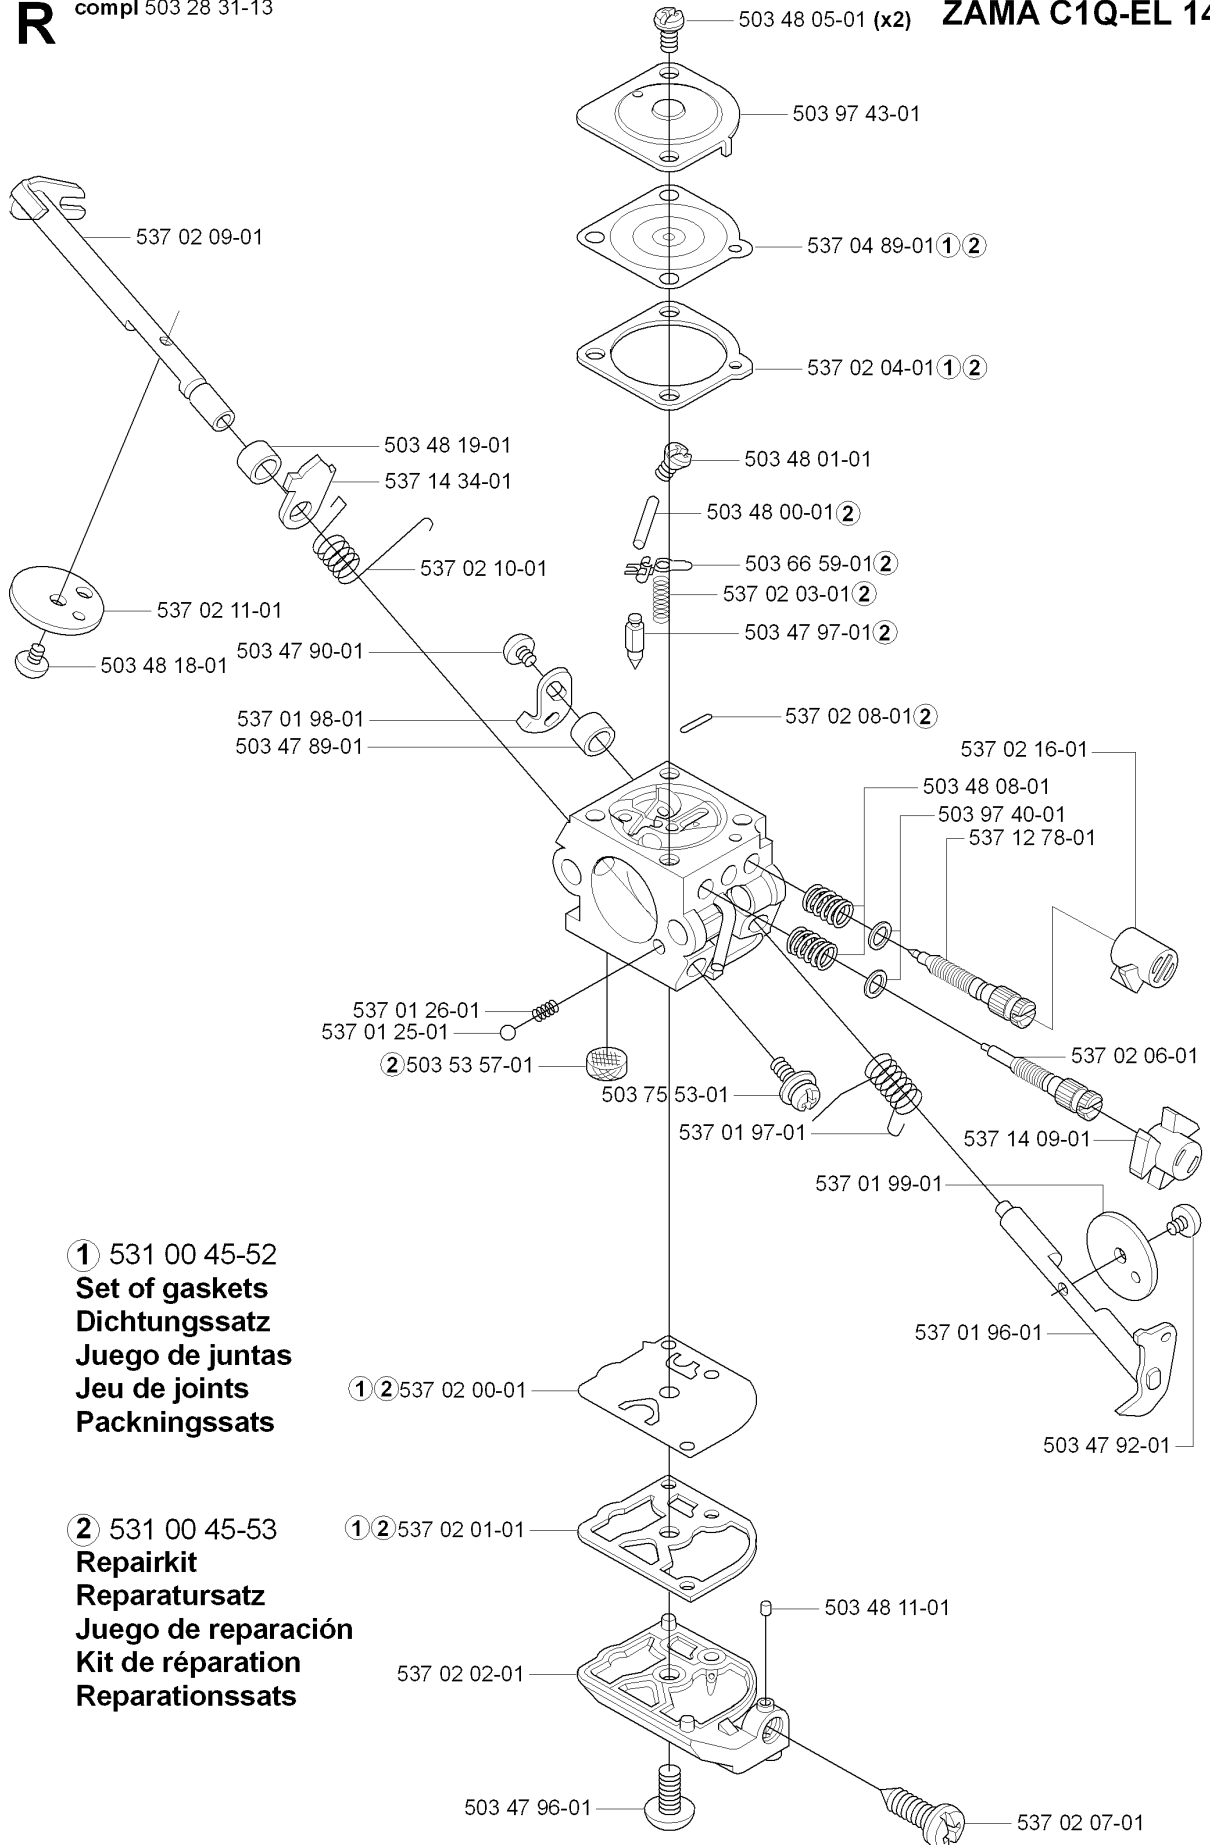

R compl 503 28 31-13

ZAMA C1Q-EL 14

① 531 00 45-52
Set of gaskets
Dichtungssatz
Juego de juntas
Jeu de joints
Packningssats

② 531 00 45-53
Repairkit
Reparatursatz
Juego de reparación
Kit de réparation
Reparationssats