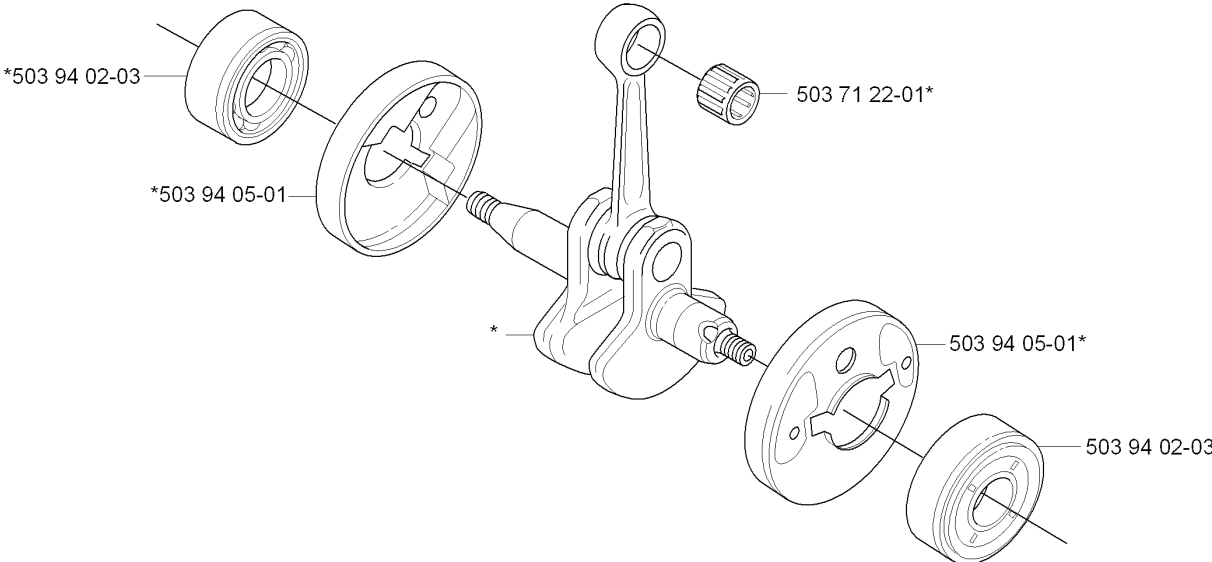

P *compl 503 85 24-74