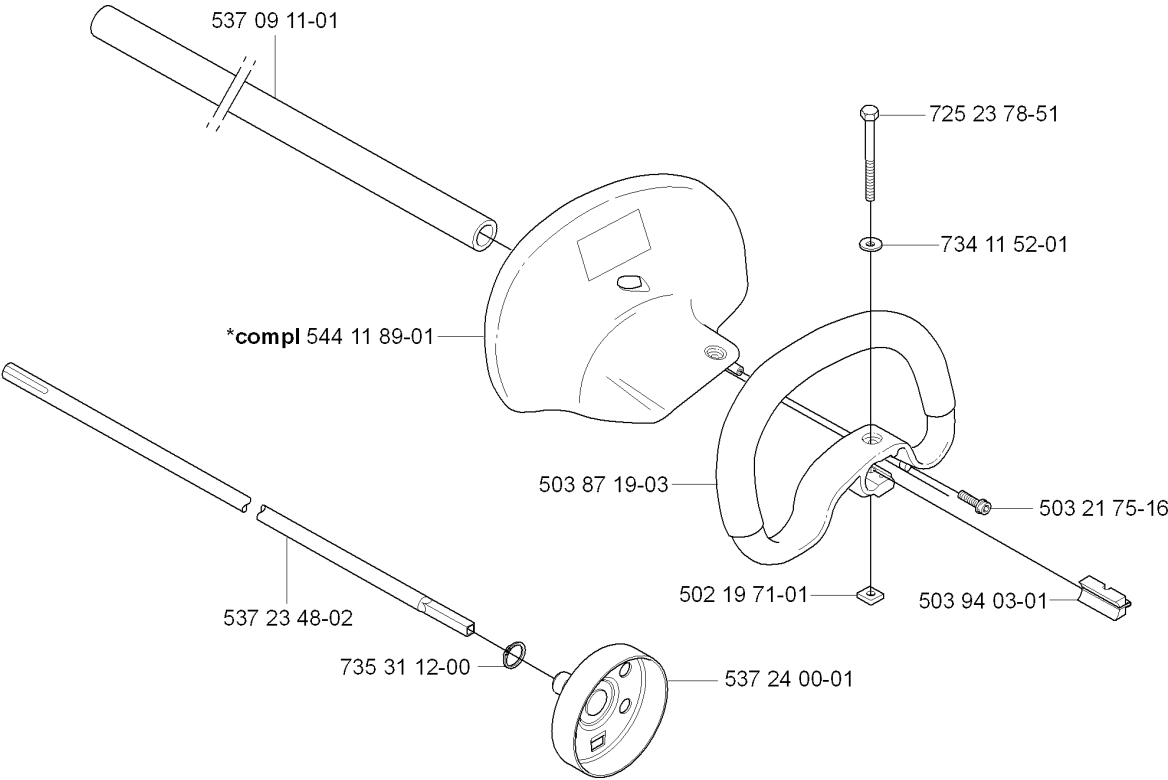

D 326 HDA55x