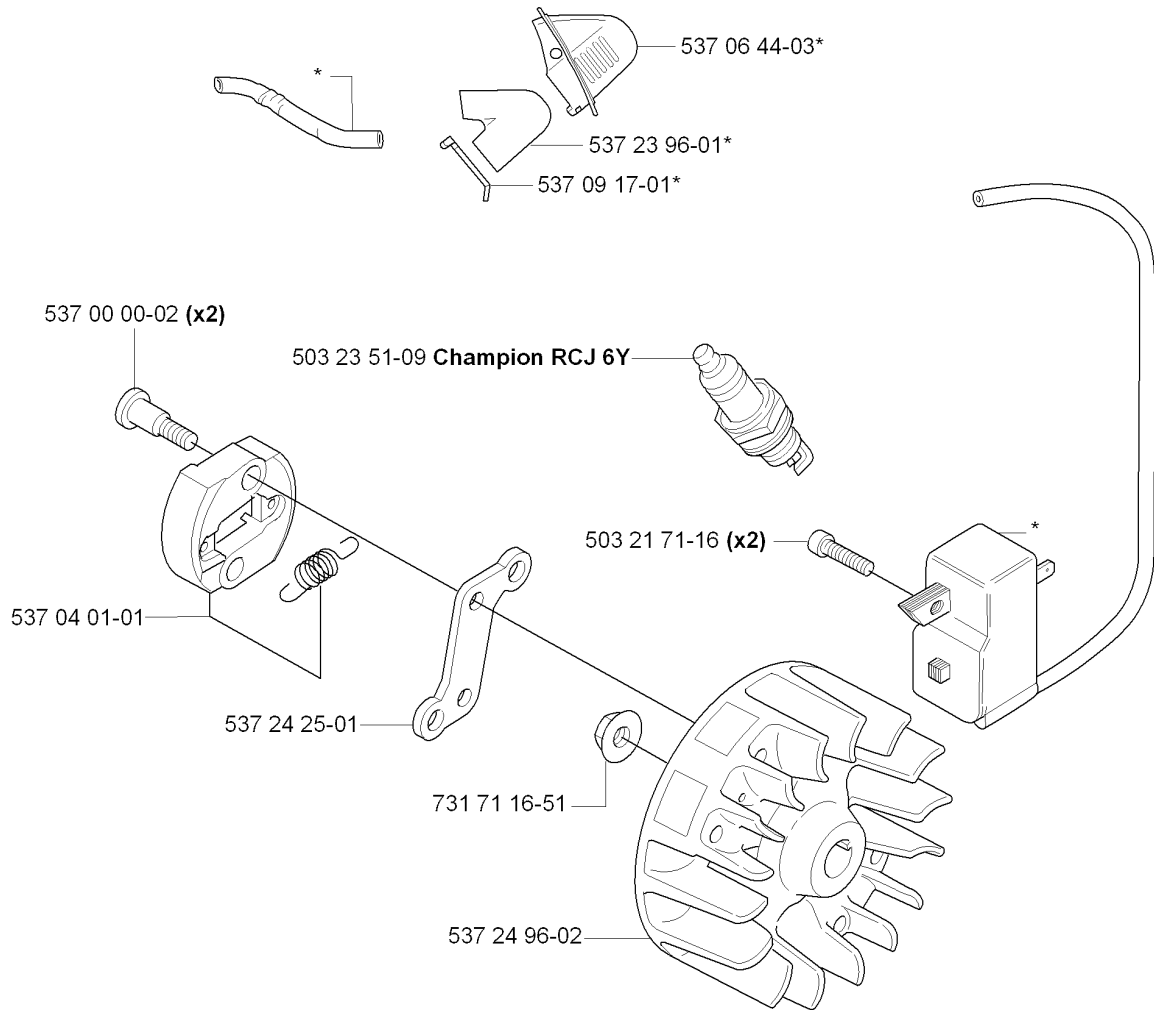

J *compl 544 07 11-01
 **compl 503 87 33-02

STARTER

326 HDA55 X-SERIES, 20090900001-Current

Part No	Description	Remark	QTY KIT
503 21 66-18	SCREW IHSC T	326 HE4x	1
503 21 68-20	SCREW IHSCFT		1
503 21 75-16	SCREW IHSCFT	326 HE4x	2
503 21 77-25	SCREW IHSC T		1
503 23 00-42	WASHER	326 HE4x	2
503 23 00-42	WASHER	326 HE4x	1
503 85 89-01	STARTER ROPE		1
503 85 90-01	RECOIL SPRING		1
503 87 33-02	BRIDGE		1
503 87 35-02	STARTER PAWL		1
503 87 36-01	SPRING		1
537 00 84-01	STARTER HANDLE		1
537 17 45-01	HANDLE	326 HE4x	1
537 35 34-38	LABEL	326 HDA55x	1
537 35 34-38	LABEL	326 HDA55x	1
537 35 34-39	LABEL	326 HE3x	1
537 35 34-39	LABEL	326 HE3x	1
537 35 34-40	LABEL	326 HE4x	1
537 35 34-40	LABEL	326 HE4x	1
537 37 93-01	SPACING SLEEVE		1
537 37 93-01	SPACING SLEEVE		2
537 41 16-01	STARTER HOUSING		1
544 03 86-01	STARTER PULLEY		1
544 03 87-01	DRIVER		1
544 03 88-01	SPRING		1
544 07 11-01	STARTER ASSY		1
544 16 65-01	STARTER PULLEY ASSY		1
731 71 16-51	HEXAGON NUT FLANGE		1
735 31 08-20	E-CLIP		1

* compl 537 41 88-01

IGNITION SYSTEM

326 HDA55 X-SERIES, 20090900001-Current

Part No	Description	Remark	QTY KIT
503 21 71-16	SCREW IHST		2
503 23 51-09	SPARK PLUG	Champion RCJ 6Y	1
537 00 00-02	SCREW		2
537 04 01-01	CLUTCH ASSY		1
537 06 44-03	COVER		1
537 09 17-01	SECURING PLATE		1
537 23 96-01	SPARK PLUG CAP		1
537 24 25-01	CLUTCH HUB		1
537 24 96-02	FLYWHEEL		1
537 41 88-01	IGNITION MODULE		1
731 71 16-51	HEXAGON NUT FLANGE		1