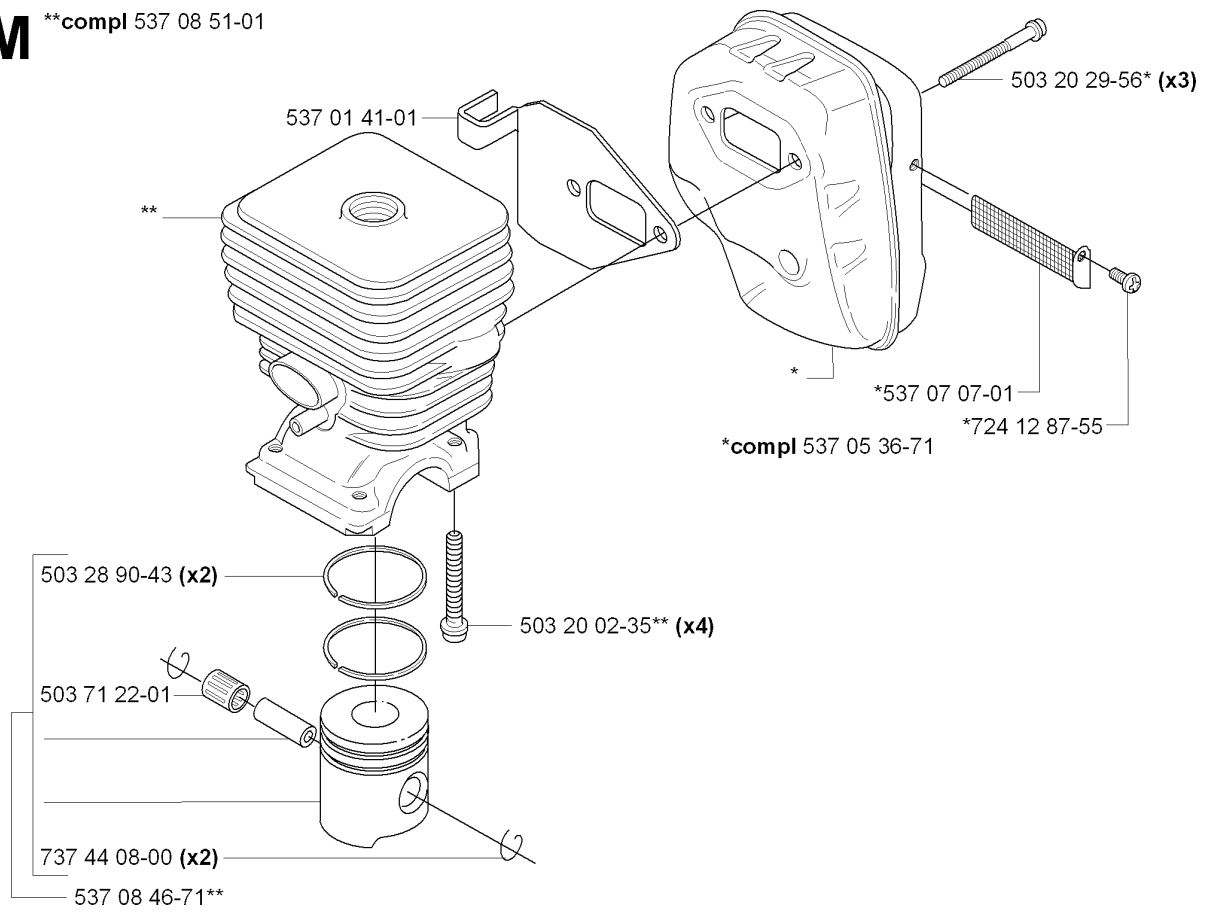

M **compl 537 08 51-01