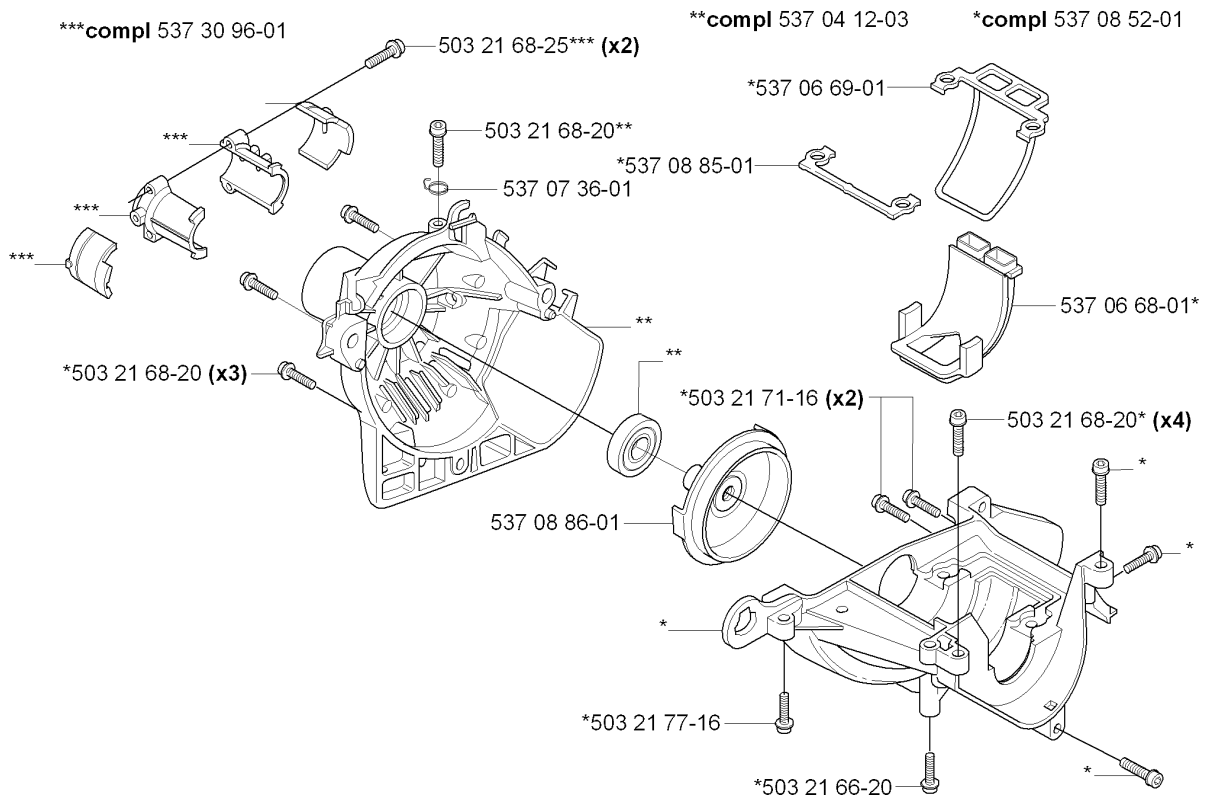

N

CRANKCASE & CLUTCHDRUM

326 HDA55 X-SERIES, 20090900001-Current

Part No	Description	Remark	QTY KIT
503 21 66-20	SCREW IHSC T		1
503 21 68-20	SCREW IHSC FT		1
503 21 68-20	SCREW IHSC FT		4
503 21 68-20	SCREW IHSC FT		3
503 21 68-25	SCREW IHSC FT		2
503 21 71-16	SCREW IHSC T		2
503 21 77-16	SCREW IHSC T		1
537 04 12-03	CLUTCH COVER		1
537 06 68-01	INSERT CRANKCASE		1
537 06 69-01	GASKET		1
537 07 36-01	SPRING		1
537 08 52-01	CRANKCASE		1
537 08 85-01	GASKET		1
537 08 86-01	CLUTCH DRUM ASSY		1
537 30 96-01	SLEEVE		1