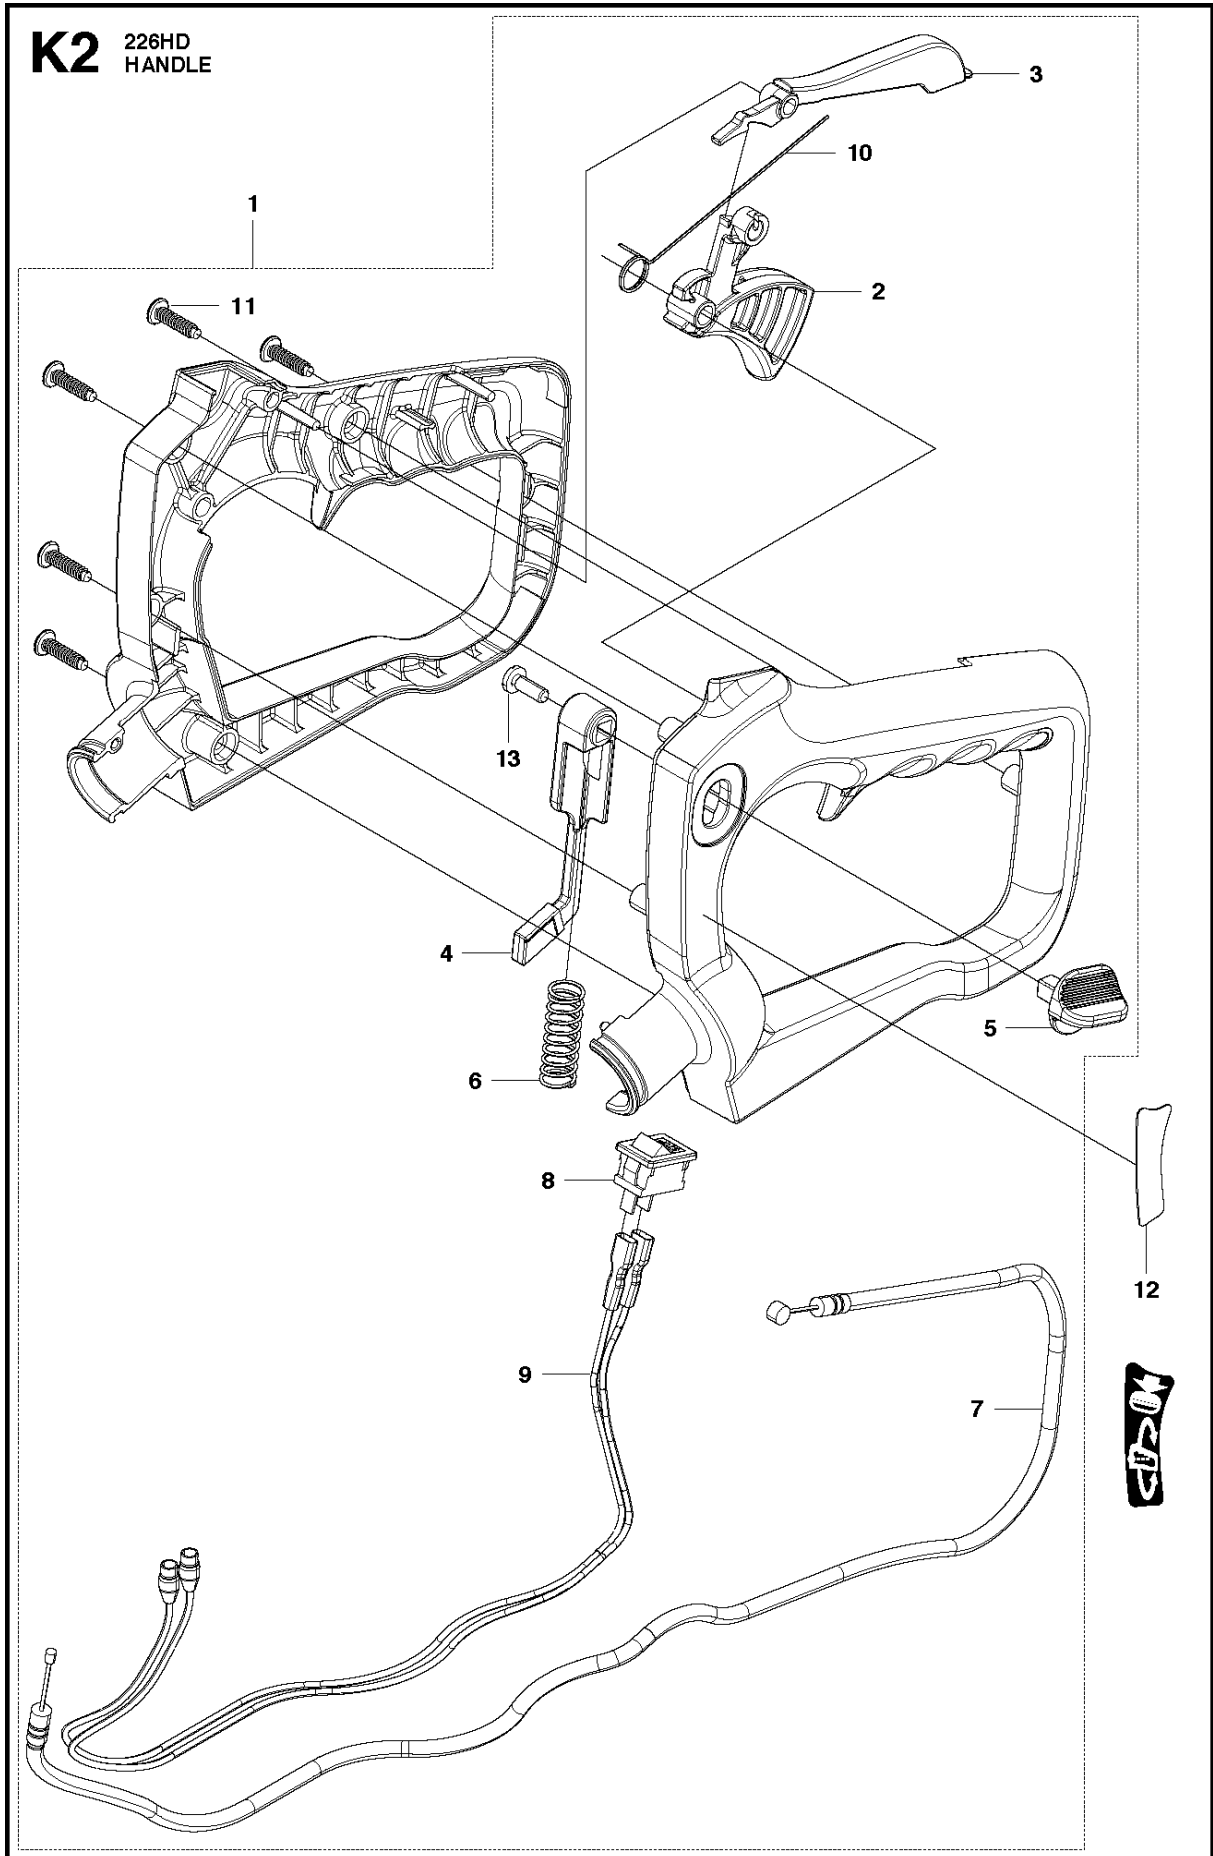

HANDLE

226HD75S, 967279901, 967279902, 20180500001-Current

Ref	Part No	Description	Remark	QTY	KIT
1	523 07 23-01	HANDLE		1	
2	523 07 24-01	LEVER		1	1
3	523 07 25-01	ARM		1	1
4	521 85 06-01	LEVER		1	1
5	523 07 27-01	KNOB		1	1
6	521 85 08-01	SPRING		1	1
7	521 52 71-01	CABLE		1	1
8	521 85 16-01	SWITCH		1	1
9	512 79 80-01	CODE-C		1	1
10	581 21 61-01	SPRING		1	1
11	505 04 70-01	SCREW		5	1
12	521 85 57-01	LABEL		1	
13	506 61 40-01	SCREW		1	1