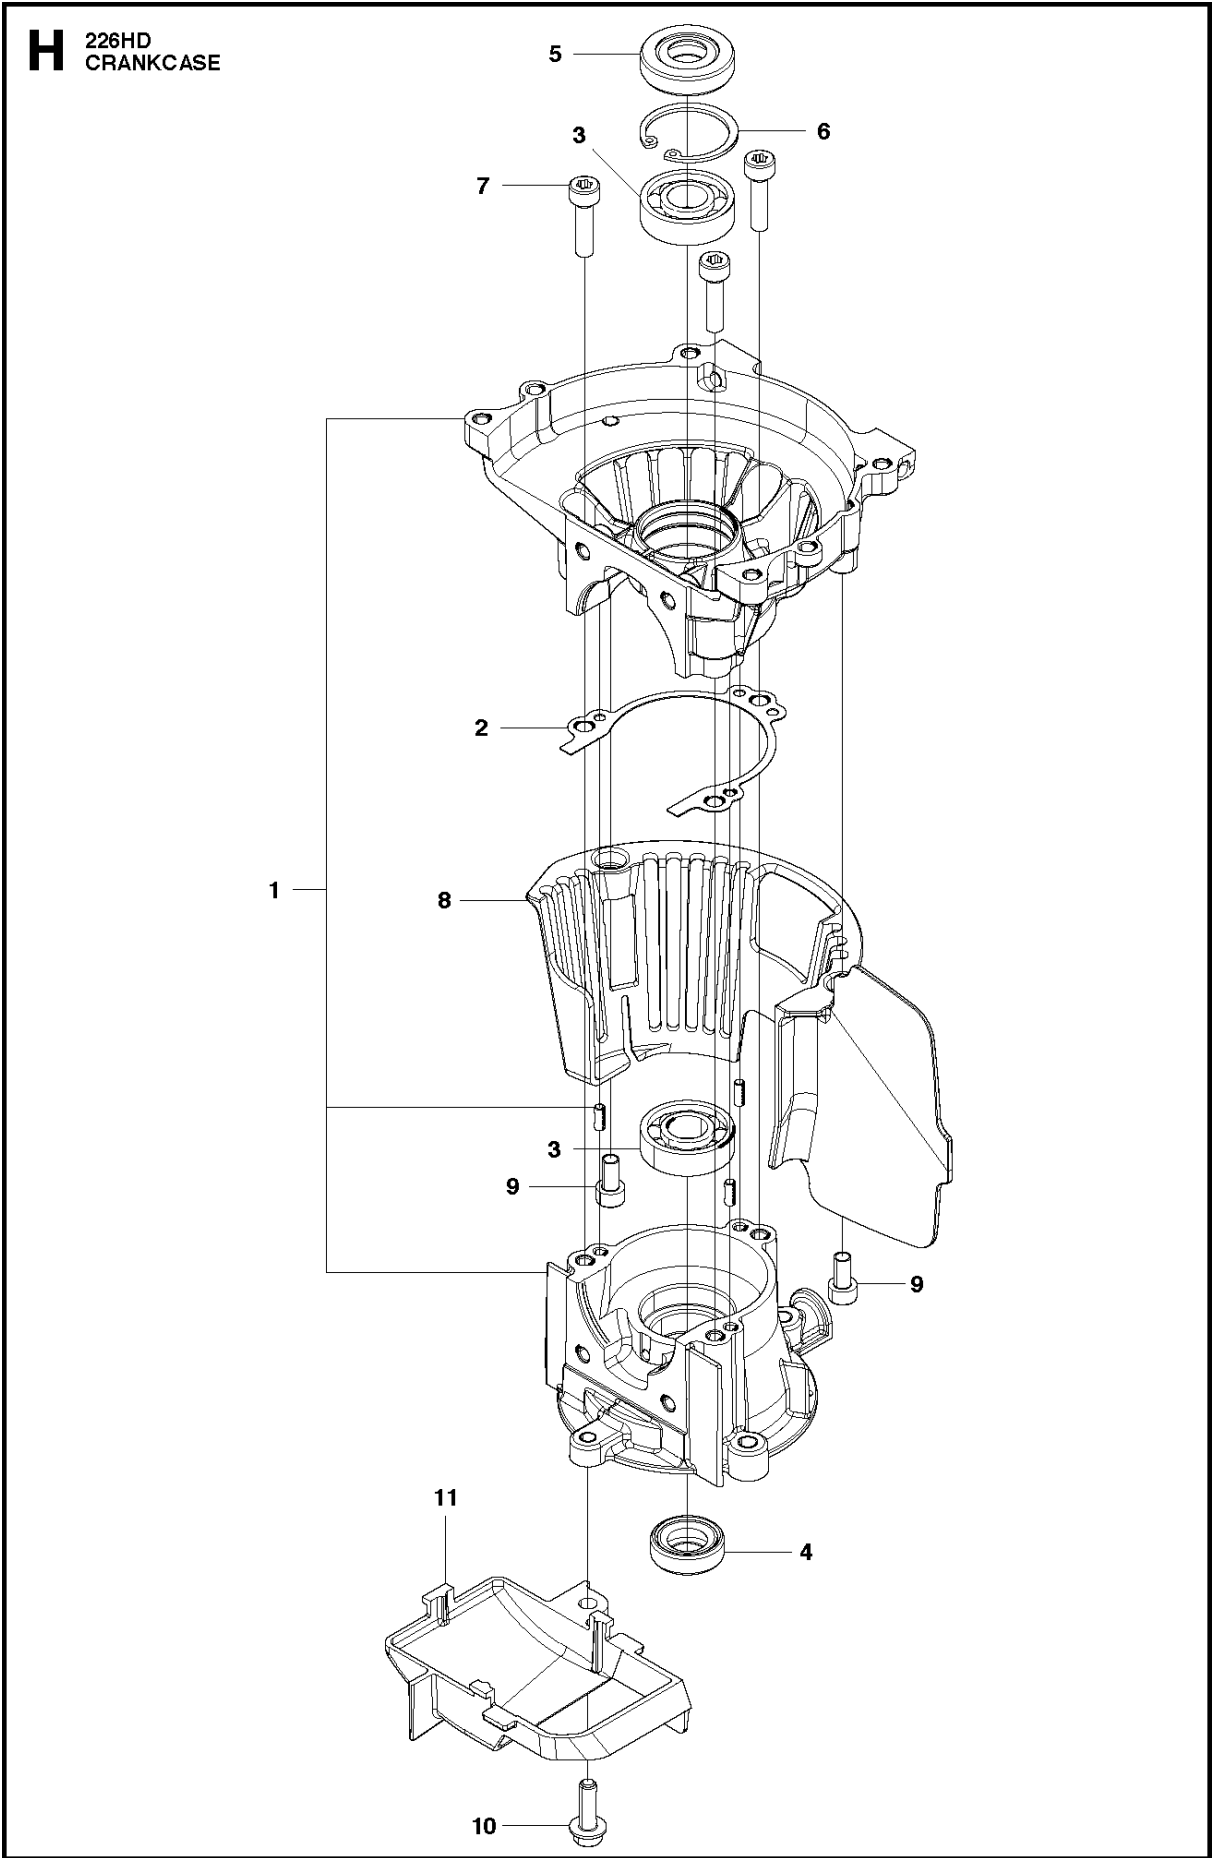

CRANKCASE

226HD75S, 967279901, 967279902, 20180500001-Current

Ref	Part No	Description	Remark	QTY KIT
1	506 63 84-01	CRANKCASE		1
2	506 68 48-01	GASKET		1
3	506 61 03-01	BEARING		2
4	504 12 15-01	SEALING		1
5	506 61 29-01	SEAL		1
6	506 60 99-01	SNAP RING		1
7	504 11 43-01	SCREW		3
8	506 62 96-01	PLATE		1
9	504 11 96-01	SCREW		2
10	506 74 56-01	BOLT		1
11	506 65 71-01	DEFLECTOR		1