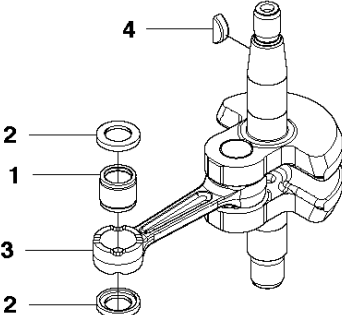

J 226HD
CRANK SHAFT

CRANKSHAFT

226HD75S, 967279901, 967279902, 20180500001-Current

Ref	Part No	Description	Remark	QTY KIT
1	506 68 50-01	BEARING		1
2	505 04 10-01	WASHER		2
3	506 65 18-01	CRANKSHAFT		1
4	506 68 94-01	KEY		1