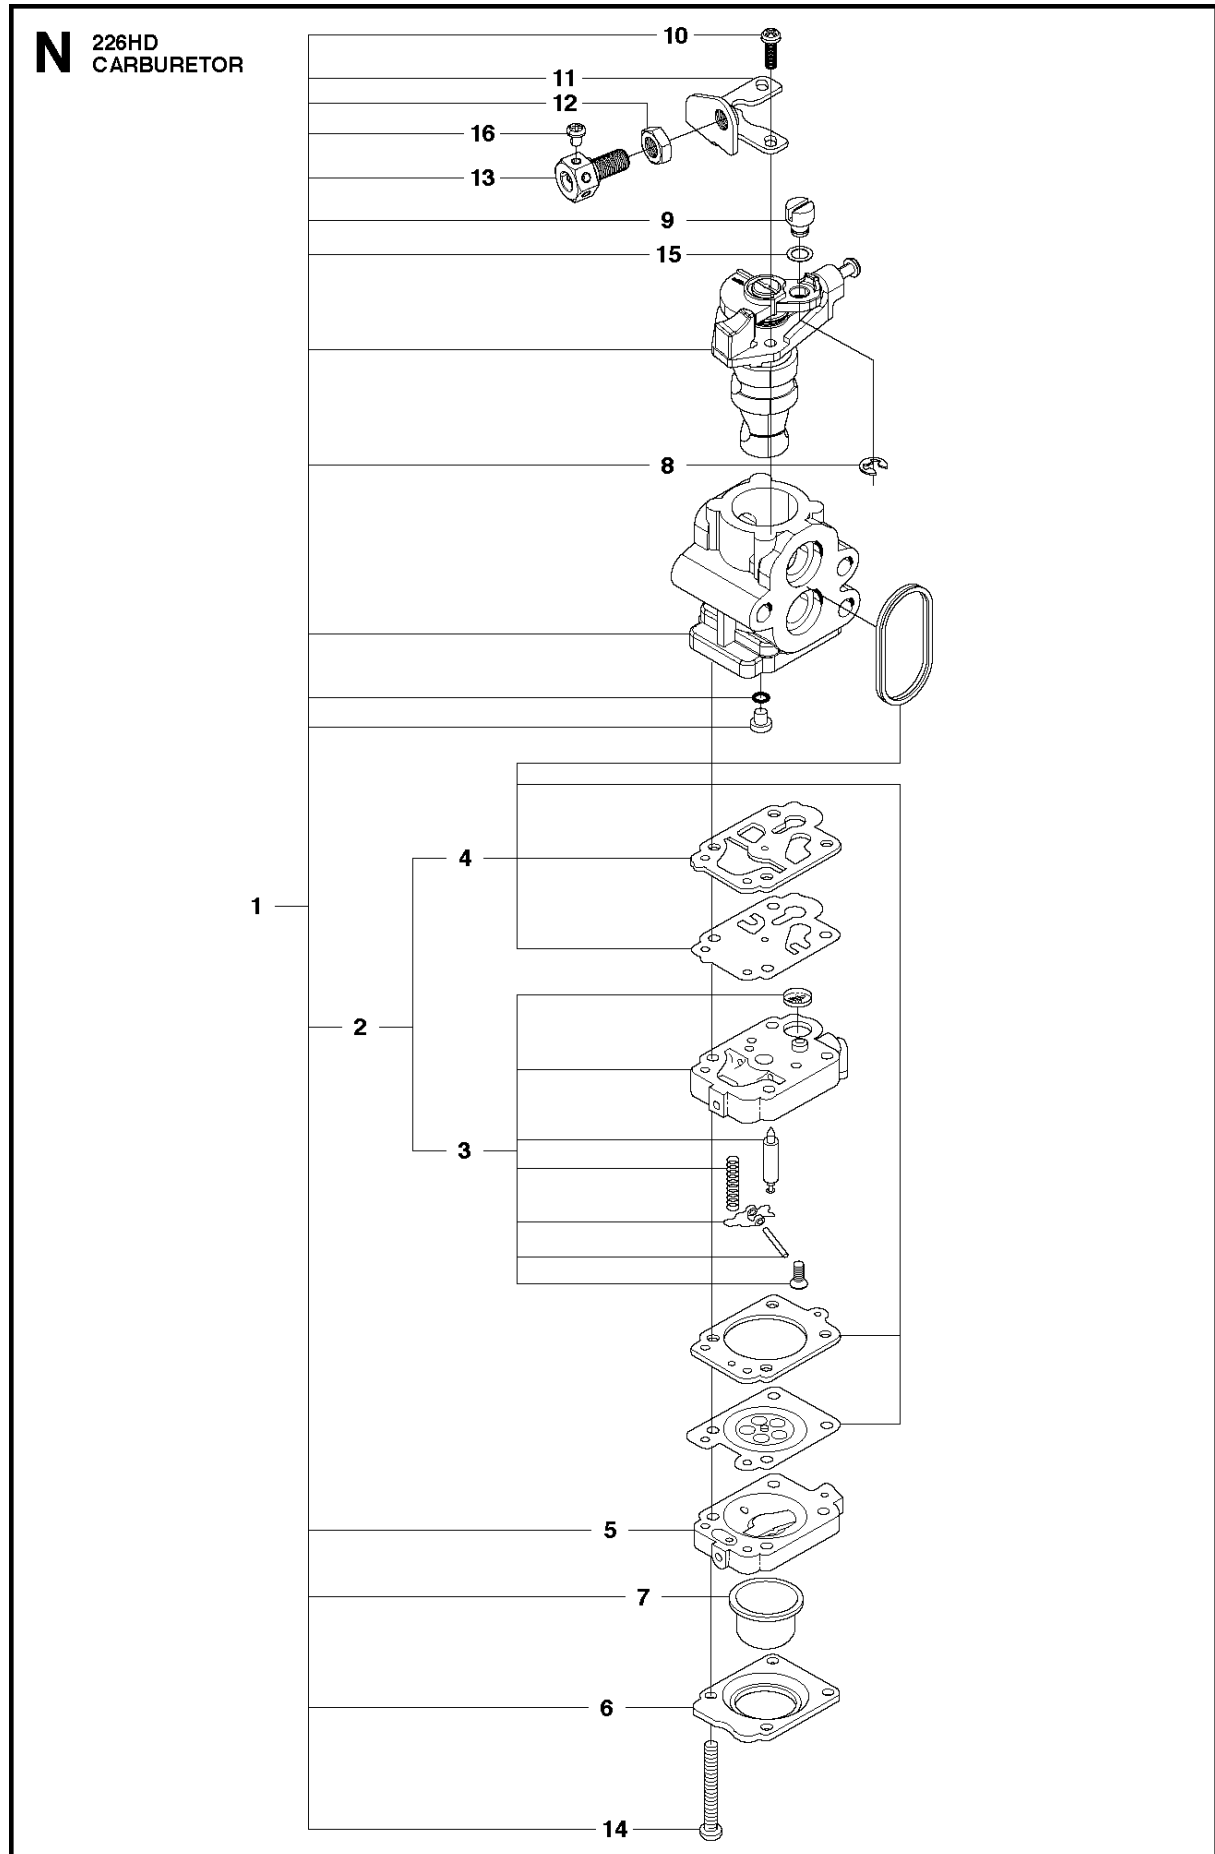

CARBURETOR

226HD75S, 967279901, 967279902, 20180500001-Current

Ref	Part No	Description	Remark	QTY	KIT
1	591 10 26-01	CARBURETTOR		1	
2	528 07 01-01	GASKET KIT		1	1
3	502 23 84-01	CARBURETTOR BODY		1	1, 2
4	515 37 87-01	GASKET KIT		1	1, 2
5	506 74 09-01	BODY		1	1
6	506 74 10-01	COVER		1	1
7	505 30 67-01	PUMP		1	1
8	506 73 86-01	RETAINER RING		1	1
9	506 74 12-01	SWIVEL		1	1
10	505 30 79-01	SCREW		2	1
11	506 74 60-01	BRACKET		1	1
12	506 61 26-01	NUT		1	1
13	505 30 82-01	SCREW-CABLE-ADJ		1	1
14	506 74 11-01	SCREW		4	1
15	506 74 61-01	WASHER		1	1
16	505 30 83-01	SCREW		1	1