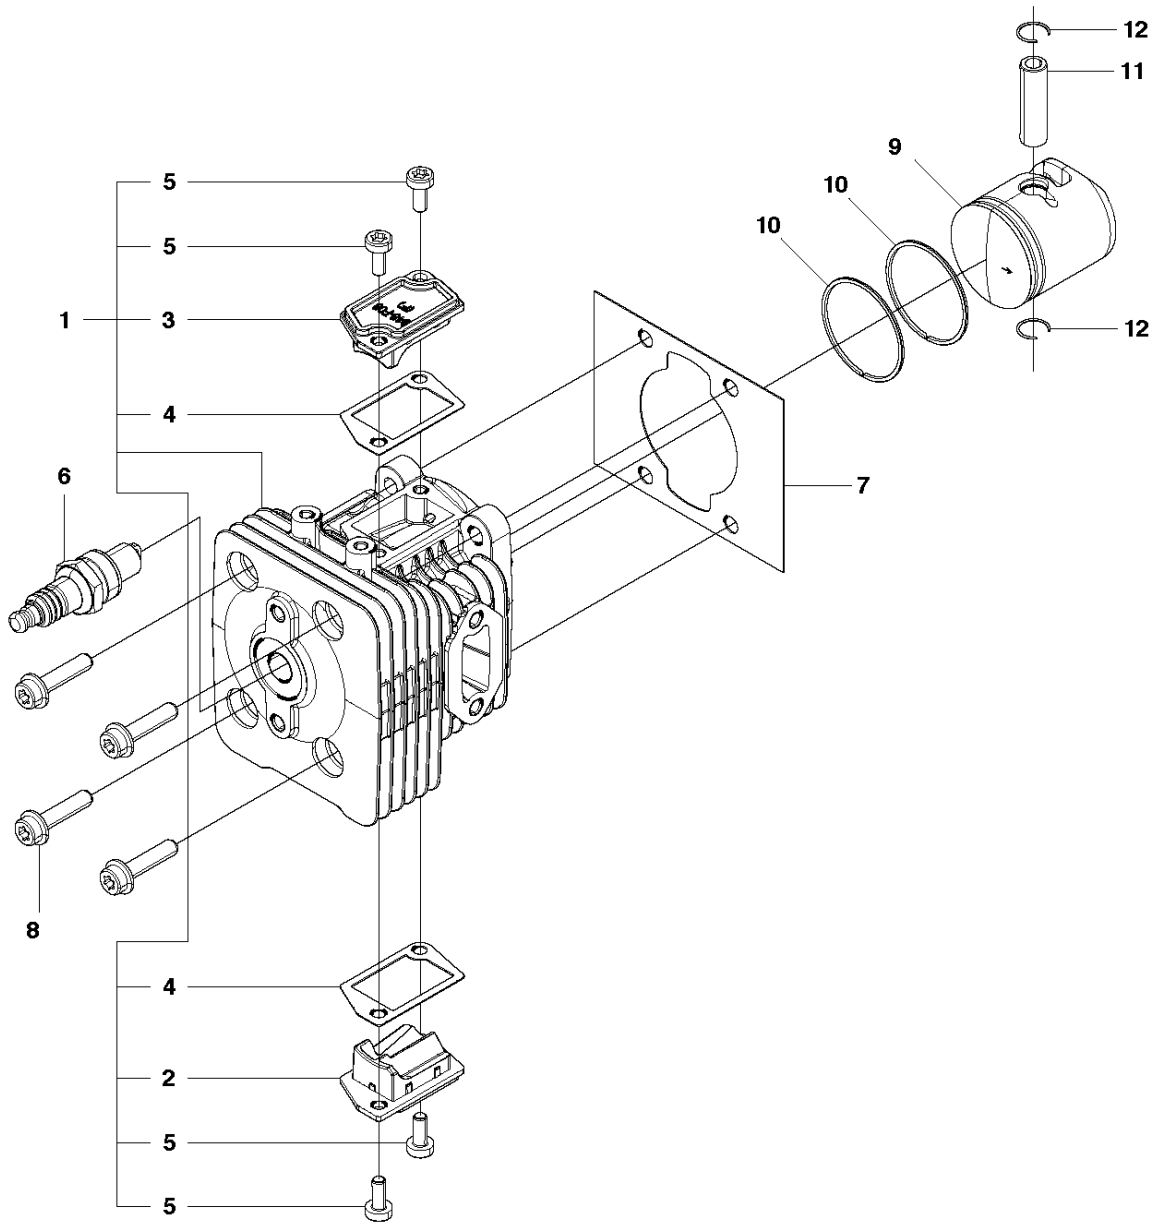

G 226HD
CYLINDER & PISTON

CYLINDER, PISTON & MUFFLER

226HD75S, 967279901, 967279902, 20180500001-Current

Ref	Part No	Description	Remark	QTY	KIT
1	528 05 21-01	CYLINDER		1	
2	506 65 41-02	COVER		1	1
3	506 65 42-02	COVER		1	1
4	593 13 58-01	GASKET		2	1
5	504 11 92-01	SCREW		4	1
6	528 07 40-01	SPARK PLUG		1	
7	506 62 97-01	GASKET		1	
8	506 74 52-01	BOLT		4	
9	528 05 23-01	PISTON		1	
10	506 61 81-01	RING		2	
11	505 04 07-01	PIN		1	
12	505 04 52-01	RING		2