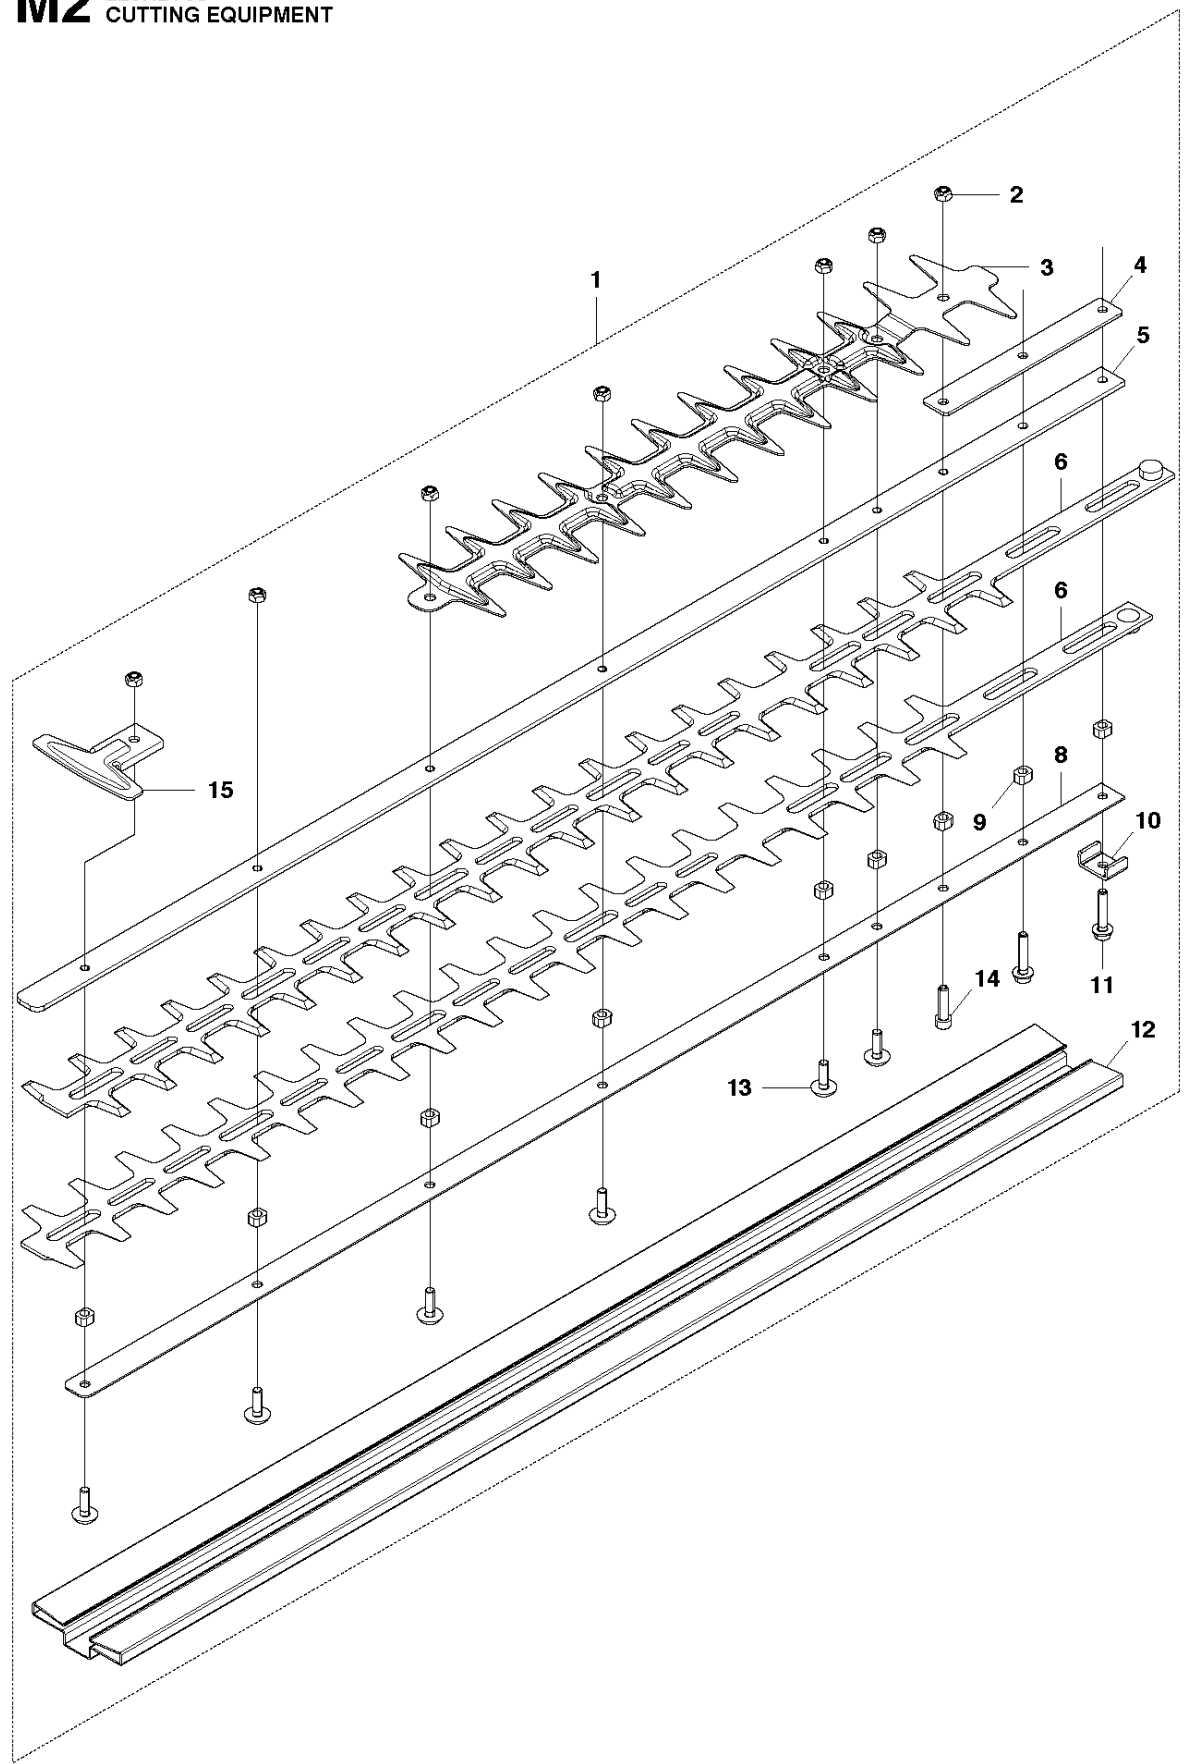

M2 226HD75S
CUTTING EQUIPMENT

CUTTING EQUIPMENT

226HD75S, 967279901, 967279902, 20180500001-Current

Ref	Part No	Description	Remark	QTY KIT	
1	586 52 68-02	BLADE	226HD75S	1	
2	506 68 78-01	NUT		7	1
3	521 59 47-01	BLADE GUARD		1	1
4	506 68 82-01	PLATE		1	1
5	521 59 42-01	PLATE		1	1
6	586 59 48-01	BLADE		2	1
8	506 68 80-01	PLATE.LOWER		1	1
9	506 68 76-01	SPACER		9	1
10	506 62 74-01	BRACKET		1	1
11	574 61 01-01	BOLT		2	1
12	577 64 44-04	BLADE GUARD		1	1
13	574 61 00-01	BOLT		6	1
14	504 11 43-01	SCREW		1	1
15	577 54 18-01	COVER		1	1