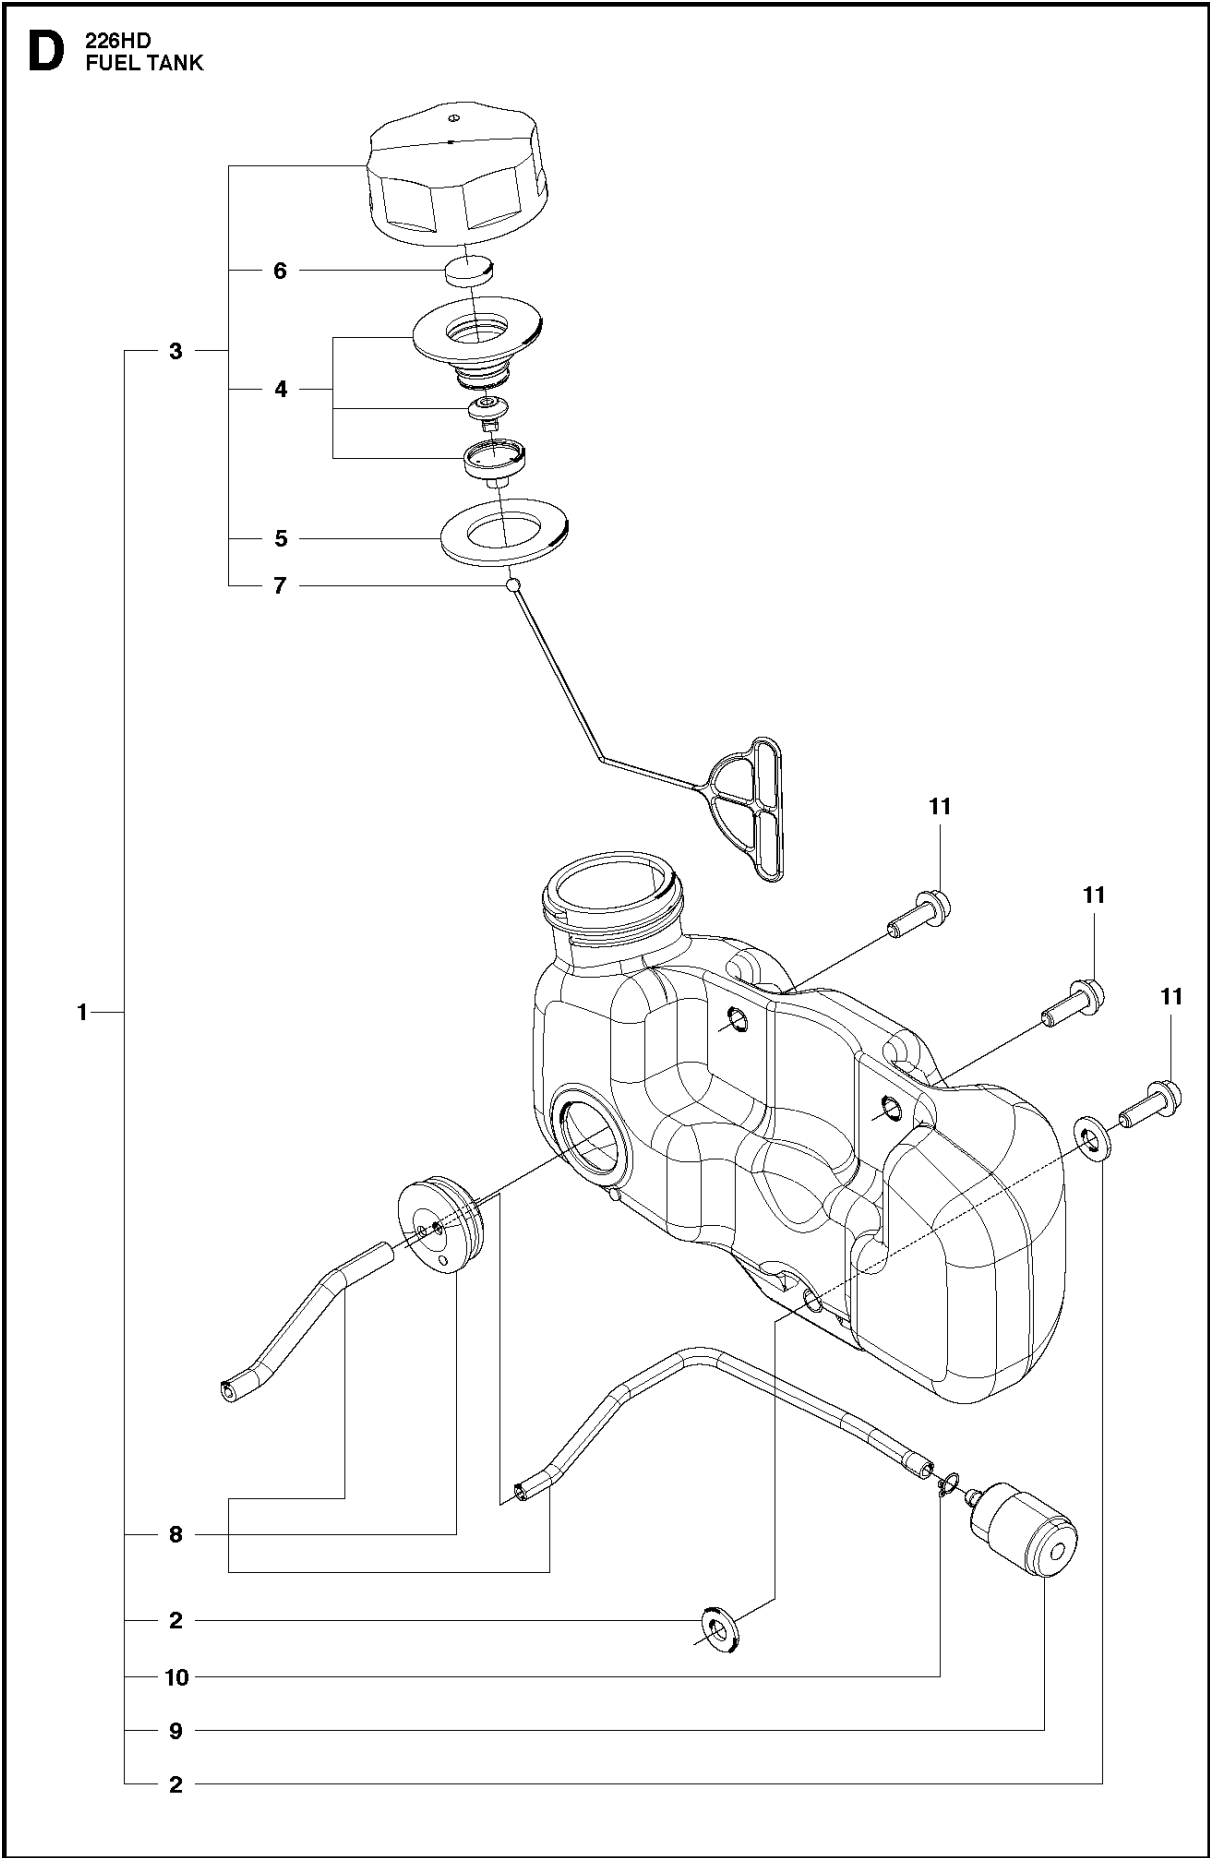

## STARTER

226HD75S, 967279901, 967279902, 20180500001-Current

Ref	Part No	Description	Remark	QTY	KIT
1	506 65 72-01	STARTER ASSY		1	
2	506 68 42-01	REEL		1	1
3	506 67 43-01	SPRING		1	1
4	506 61 30-01	SCREW		1	1
5	506 68 34-01	ROPE		1	1
6	506 61 47-01	KNOB		1	1
7	506 74 56-01	BOLT		4	
9	528 05 17-01	LABEL,RECOIL	226HD75S	1	

**B** 226HD  
CYLINDER COVER

CYLINDER COVER

226HD75S, 967279901, 967279902, 20180500001-Current

Ref	Part No	Description	Remark	QTY KIT
1	587 48 26-01	DECAL	US only	1
2	587 43 88-01	DECAL	EU only	1
3	506 65 70-01	COVER		1
4	506 74 56-01	BOLT		1
5	506 61 59-01	GROMMET		1
6	587 02 78-01	DECAL		1

## CARBURETOR &amp; AIR FILTER

226HD75S, 967279901, 967279902, 20180500001-Current

Ref	Part No	Description	Remark	QTY	KIT
1	511 35 92-01	BODY		1	
2	506 68 43-01	PLATE.CHOKE		1	1
3	521 76 05-01	LEVER CHOKE		1	1
4	581 73 62-01	SCREW		1	1
5	521 75 13-01	PACKING		1	1
6	521 60 79-01	SCREEN		1	1
7	581 73 62-01	SCREW		1	1
8	523 09 00-01	FILTER		1	
9	523 07 11-01	FILTER		1	
10	523 07 12-01	COVER		1	
11	523 07 13-01	KNOB		1	10
12	574 29 97-01	LABEL		1	
13	523 07 14-01	LABEL	US only	1	
14	511 34 97-01	INSULATOR		1	
15	593 13 60-01	GASKET		1	
16	521 75 50-01	GASKET		1	
17	506 68 90-01	BOLT		4	
18	504 11 65-01	SCREW		2	
19	506 74 15-01	CLIP		1	
20	506 74 42-01	COVER		1	
21	591 10 26-01	CARBURETTOR		1	