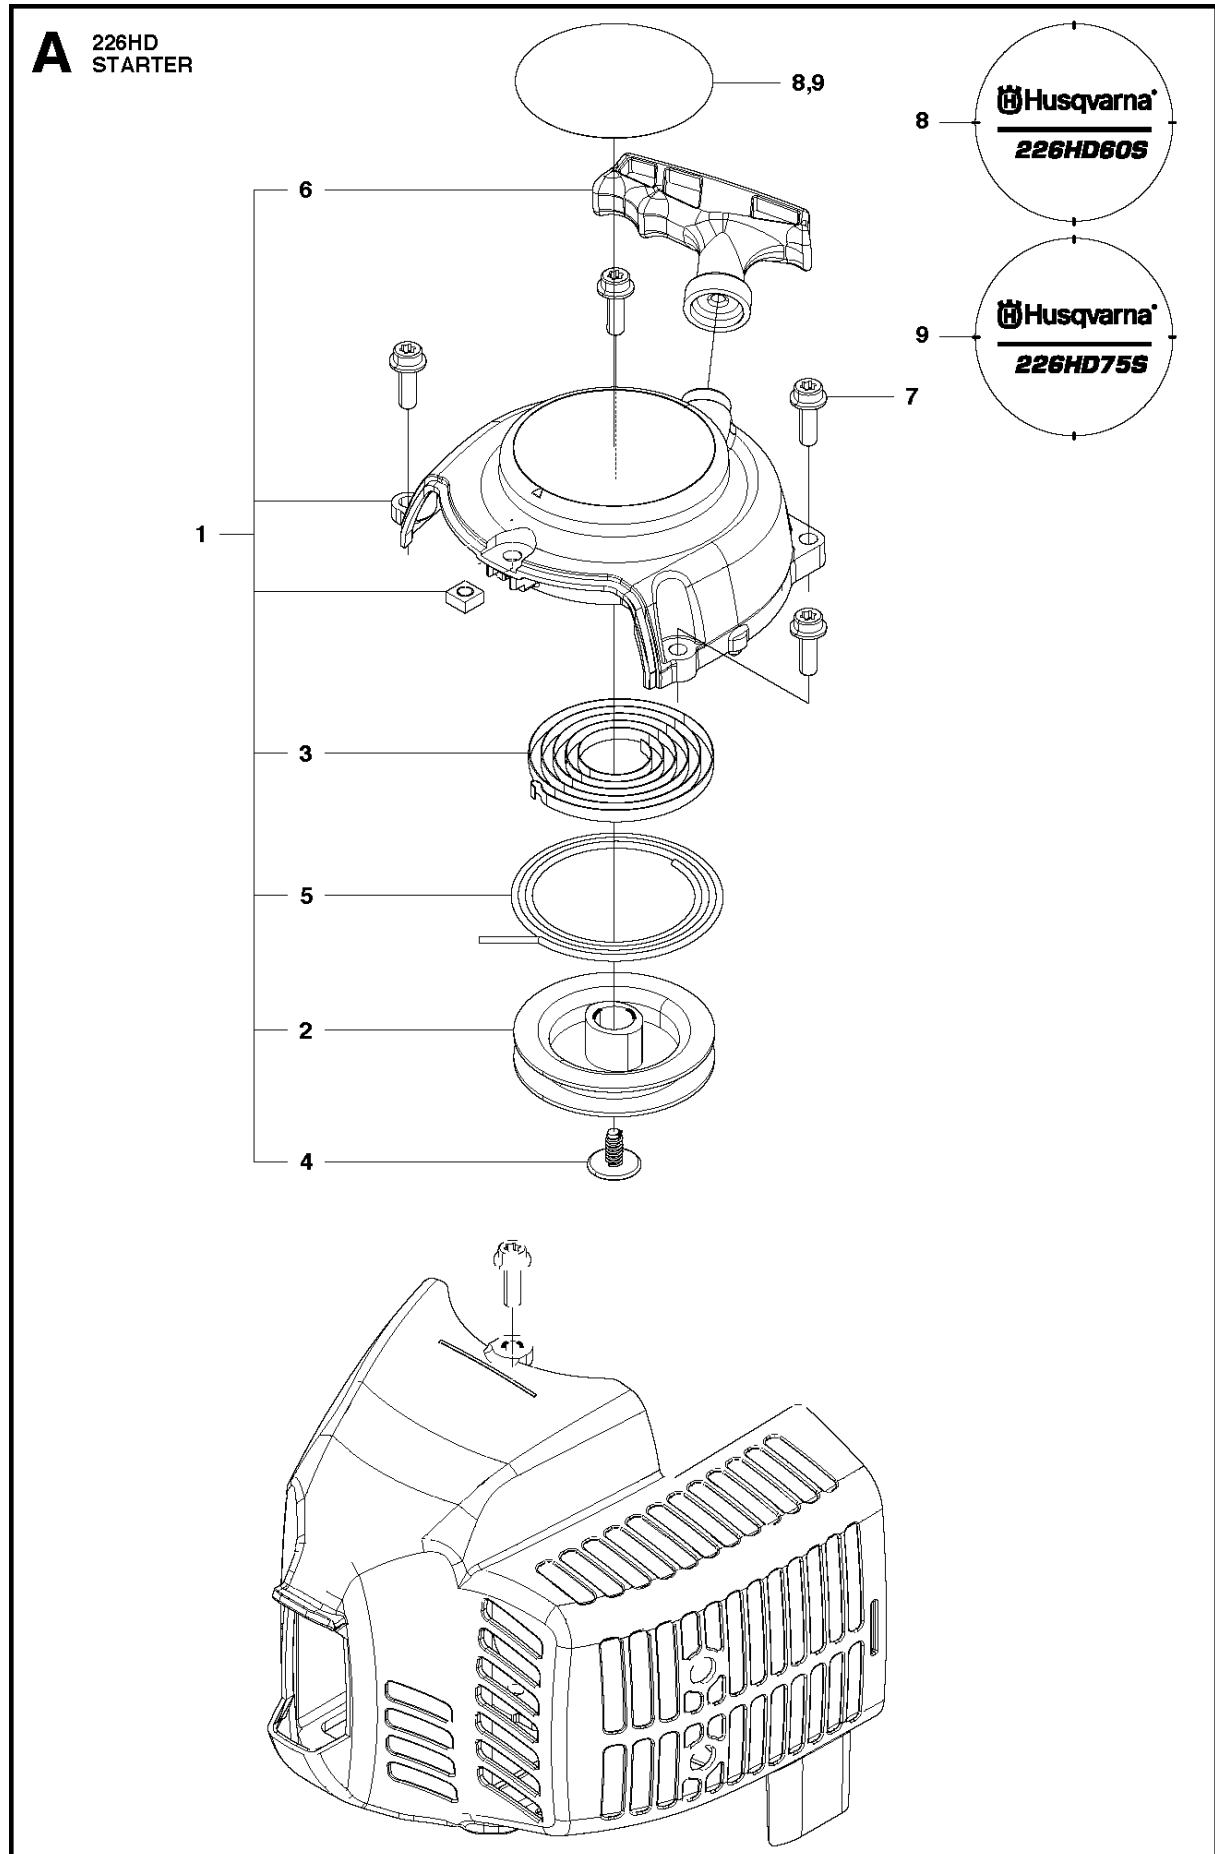

## SPARE PARTS LIST

HEDGE TRIMMERS/POLE HEDGE  
TRIMMERS

226HD75S, 967279901, 967279902,  
20180500001-Current

## STARTER

226HD75S, 967279901, 967279902, 20180500001-Current

Ref	Part No	Description	Remark	QTY	KIT
1	506 65 72-01	STARTER ASSY		1	
2	506 68 42-01	REEL		1	1
3	506 67 43-01	SPRING		1	1
4	506 61 30-01	SCREW		1	1
5	506 68 34-01	ROPE		1	1
6	506 61 47-01	KNOB		1	1
7	506 74 56-01	BOLT		4	
9	528 05 17-01	LABEL,RECOIL	226HD75S	1	

**B** 226HD  
CYLINDER COVER

CYLINDER COVER

226HD75S, 967279901, 967279902, 20180500001-Current

Ref	Part No	Description	Remark	QTY KIT
1	587 48 26-01	DECAL	US only	1
2	587 43 88-01	DECAL	EU only	1
3	506 65 70-01	COVER		1
4	506 74 56-01	BOLT		1
5	506 61 59-01	GROMMET		1
6	587 02 78-01	DECAL		1