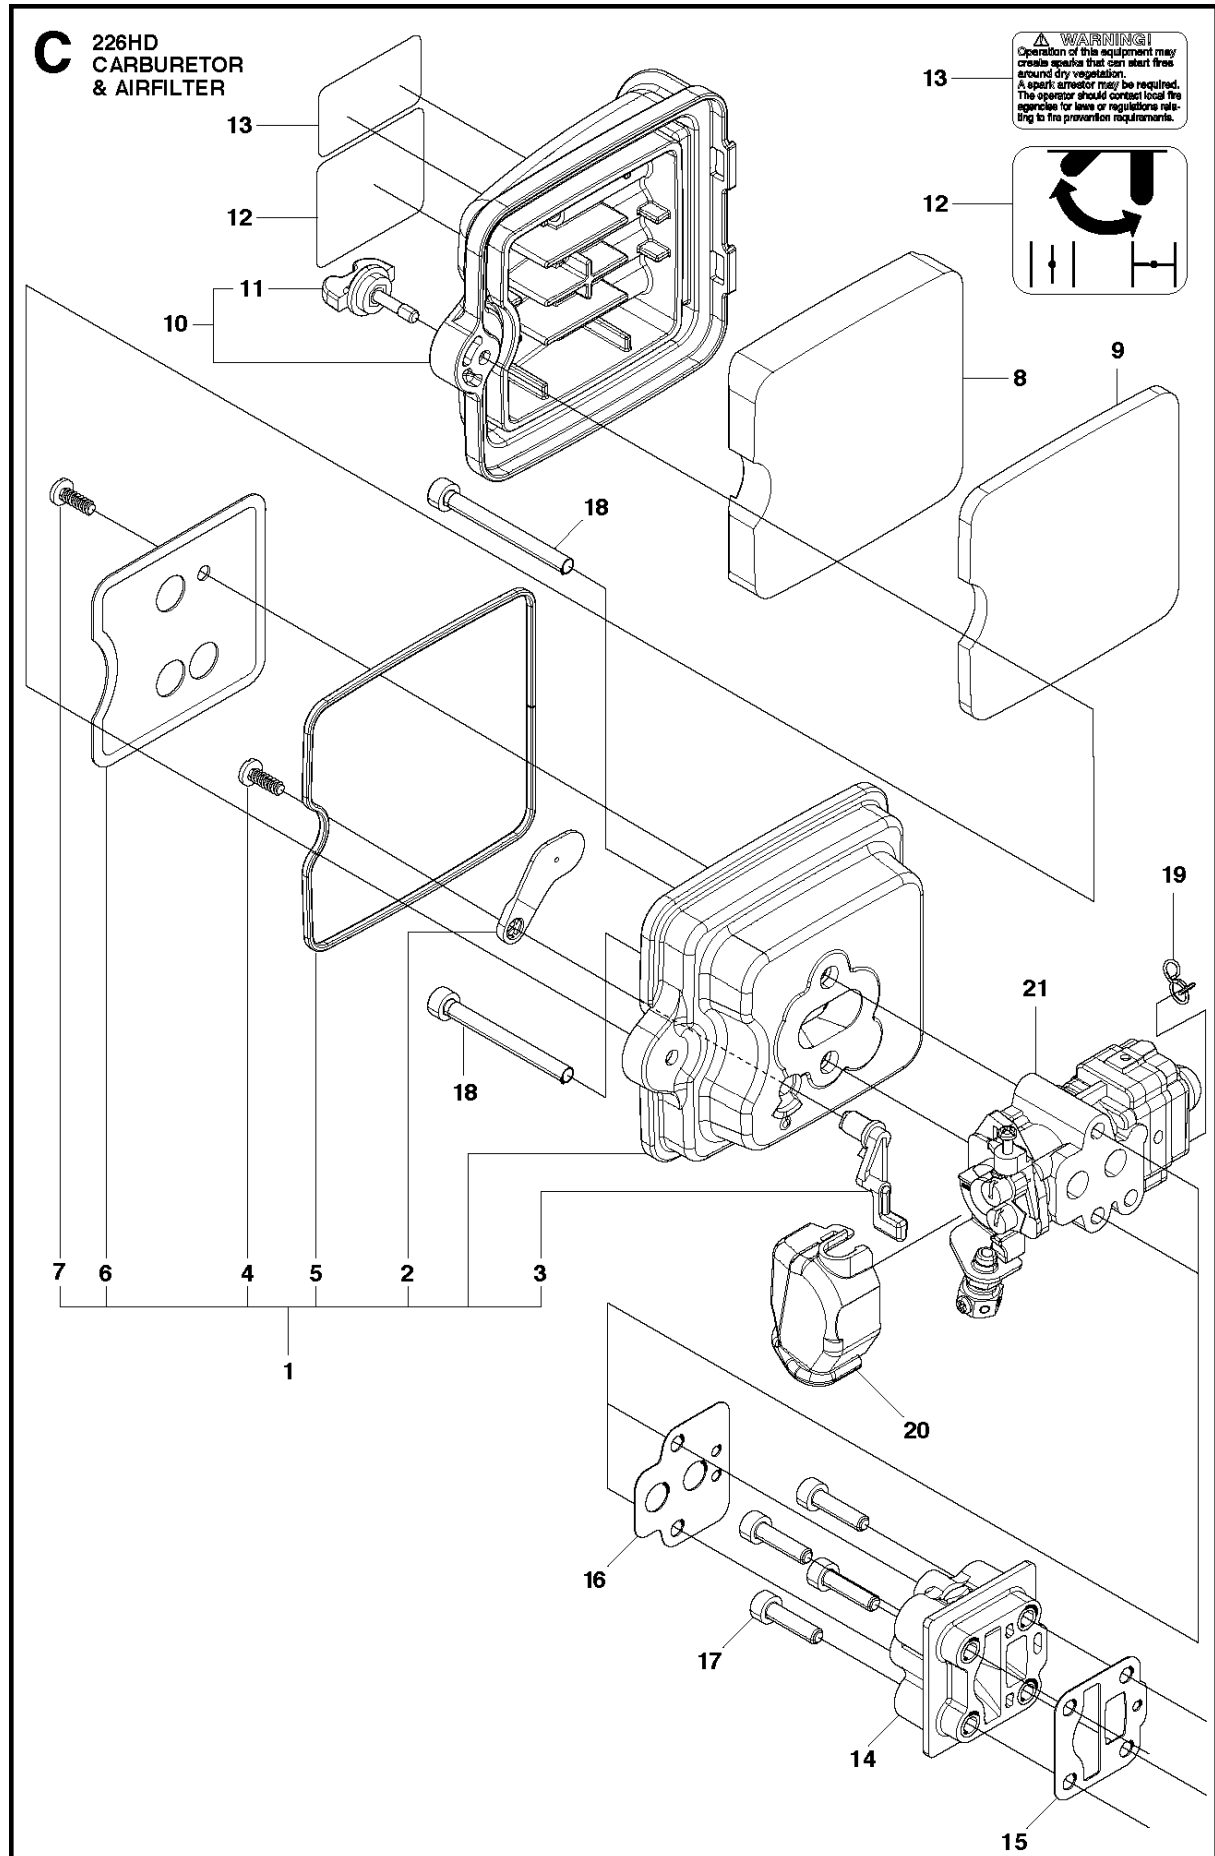

## STARTER

226HD75S, 967279901, 967279902, 20180500001-Current

Ref	Part No	Description	Remark	QTY	KIT
1	506 65 72-01	STARTER ASSY		1	
2	506 68 42-01	REEL		1	1
3	506 67 43-01	SPRING		1	1
4	506 61 30-01	SCREW		1	1
5	506 68 34-01	ROPE		1	1
6	506 61 47-01	KNOB		1	1
7	506 74 56-01	BOLT		4	
9	528 05 17-01	LABEL,RECOIL	226HD75S	1	

**B** 226HD  
CYLINDER COVER

CYLINDER COVER

226HD75S, 967279901, 967279902, 20180500001-Current

Ref	Part No	Description	Remark	QTY KIT
1	587 48 26-01	DECAL	US only	1
2	587 43 88-01	DECAL	EU only	1
3	506 65 70-01	COVER		1
4	506 74 56-01	BOLT		1
5	506 61 59-01	GROMMET		1
6	587 02 78-01	DECAL		1

## CARBURETOR &amp; AIR FILTER

226HD75S, 967279901, 967279902, 20180500001-Current

Ref	Part No	Description	Remark	QTY	KIT
1	511 35 92-01	BODY		1	
2	506 68 43-01	PLATE.CHOKE		1	1
3	521 76 05-01	LEVER CHOKE		1	1
4	581 73 62-01	SCREW		1	1
5	521 75 13-01	PACKING		1	1
6	521 60 79-01	SCREEN		1	1
7	581 73 62-01	SCREW		1	1
8	523 09 00-01	FILTER		1	
9	523 07 11-01	FILTER		1	
10	523 07 12-01	COVER		1	
11	523 07 13-01	KNOB		1	10
12	574 29 97-01	LABEL		1	
13	523 07 14-01	LABEL	US only	1	
14	511 34 97-01	INSULATOR		1	
15	593 13 60-01	GASKET		1	
16	521 75 50-01	GASKET		1	
17	506 68 90-01	BOLT		4	
18	504 11 65-01	SCREW		2	
19	506 74 15-01	CLIP		1	
20	506 74 42-01	COVER		1	
21	591 10 26-01	CARBURETTOR		1	