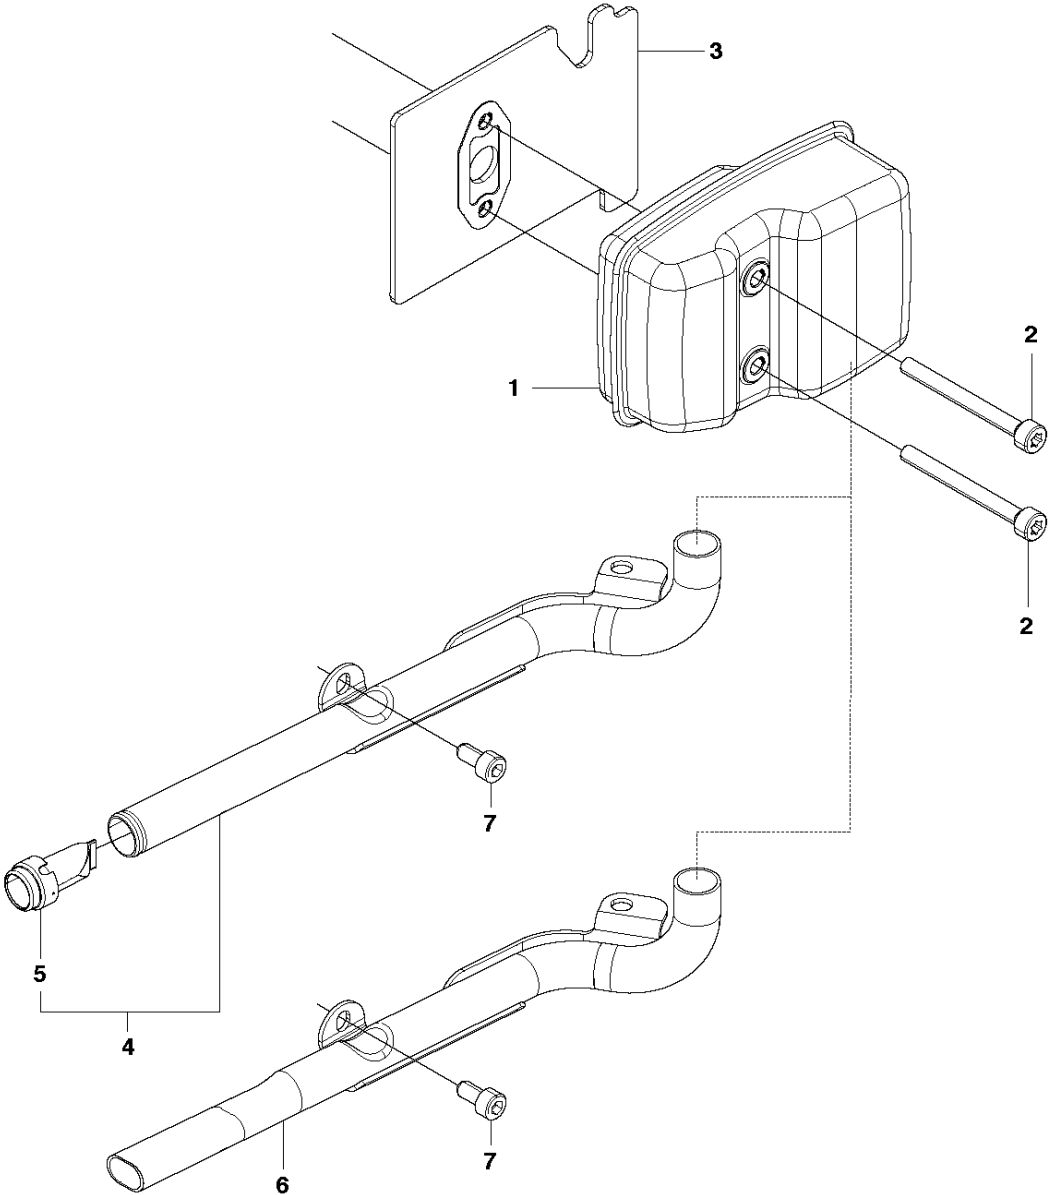

F 226HD
MUFFLER

MUFFLER

226HD75S, 967279901, 967279902, 20180500001-Current

Ref	Part No	Description	Remark	QTY	KIT
1	523 07 16-01	MUFFLER		1	
2	504 11 65-01	SCREW		2	
3	506 65 56-01	GASKET		1	
4	523 07 20-01	EXHAUST PIPE	US only	1	
5	506 61 56-01	ARRESTER	US ONLY	1	4
6	521 59 06-01	PIPE	EU only	1	
7	504 11 96-01	SCREW		1