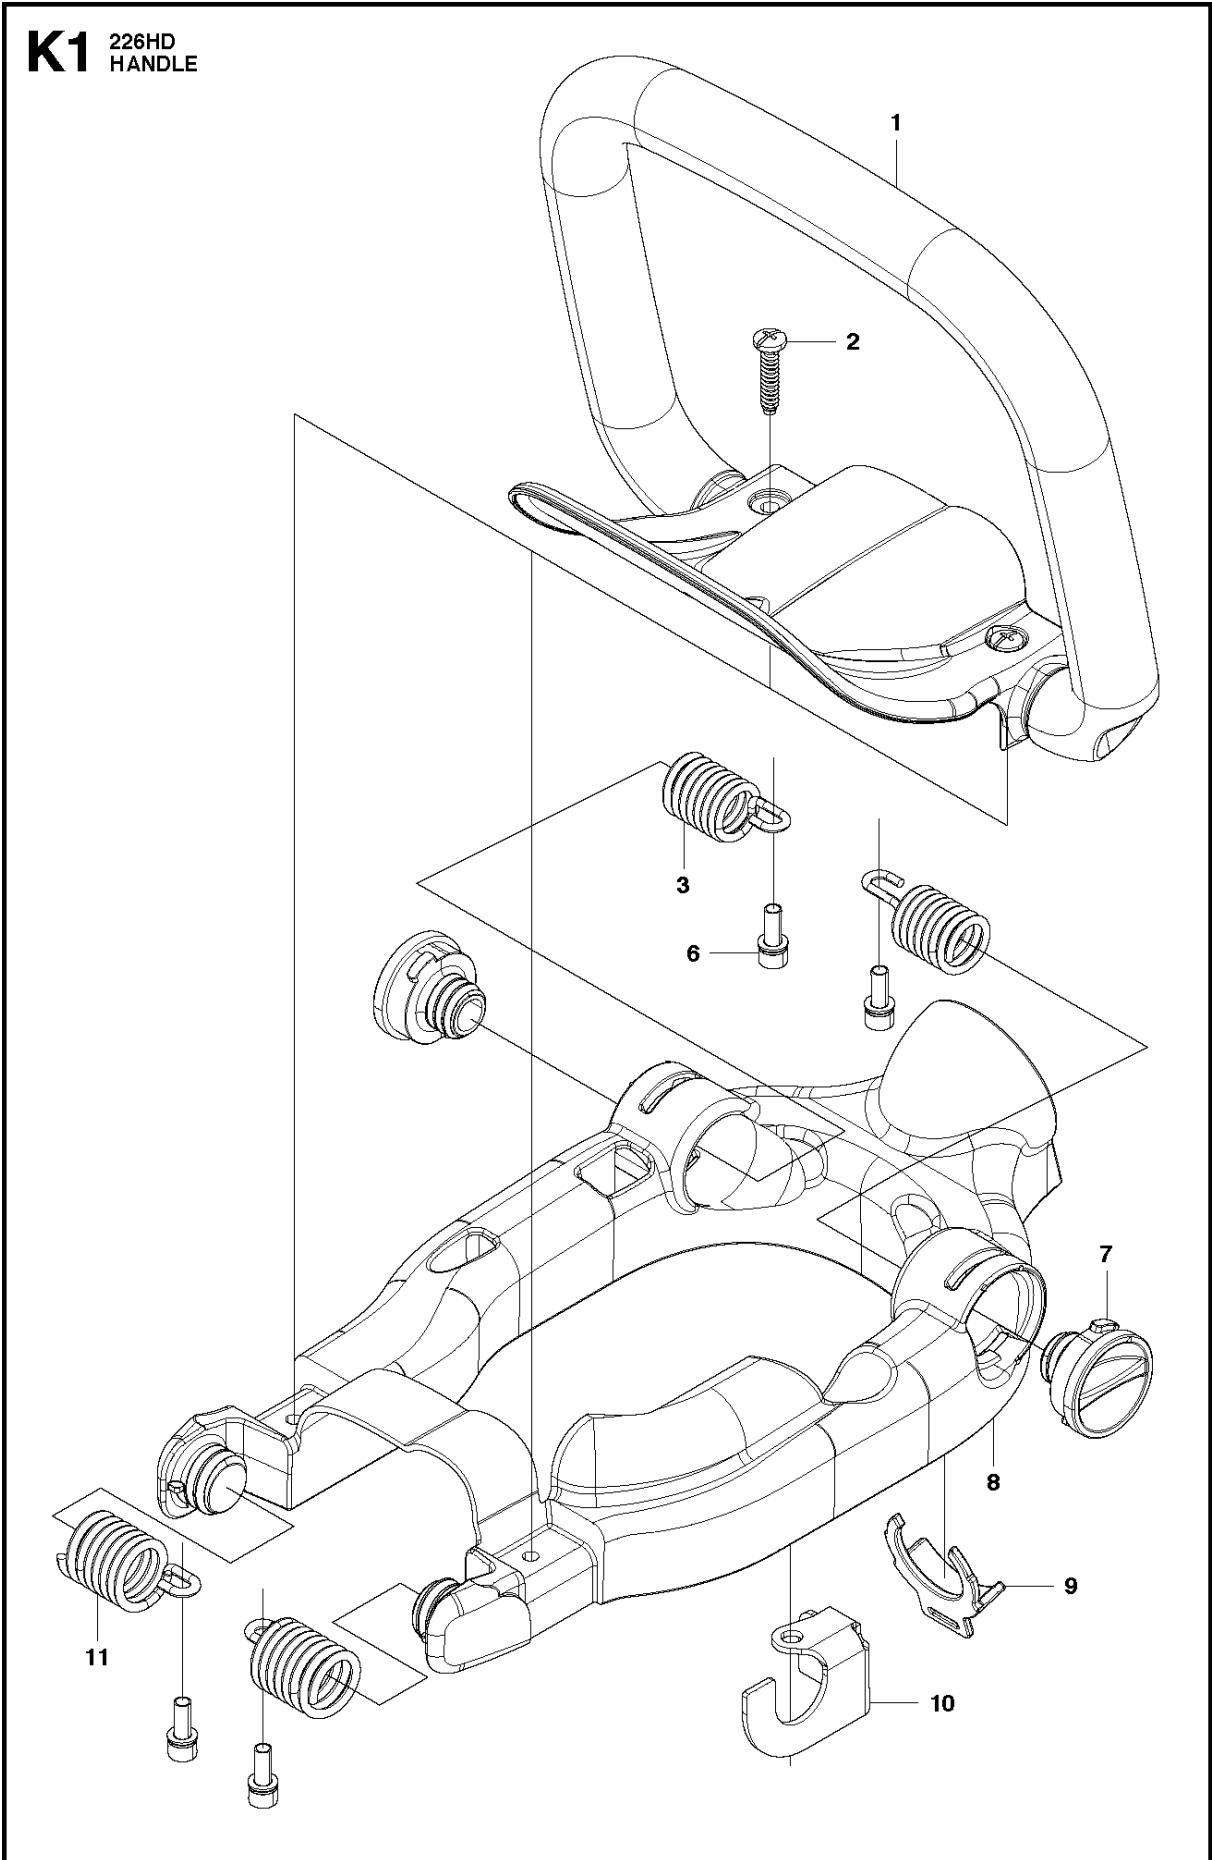

HANDLE

226HD75S, 967279901, 967279902, 20180500001-Current

Ref	Part No	Description	Remark	QTY KIT
1	523 07 21-01	HANDLE		1
2	513 58 61-01	SCREW		2
3	521 59 39-01	SPRING		2
6	521 51 61-01	BOLT		4
7	521 85 12-01	HOLDER		2
8	523 07 22-01	FRAME		1
9	521 85 09-01	STOPPER		1
10	576 69 53-01	BRACKET		1
11	521 59 38-01	SPRING		2