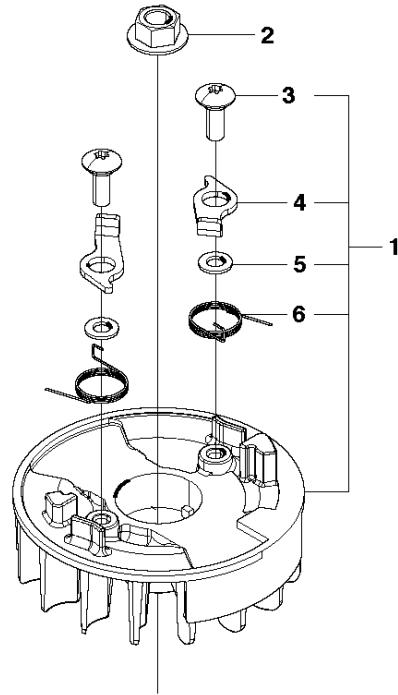

## STARTER

226HD75S, 967279901, 967279902, 20180500001-Current

Ref	Part No	Description	Remark	QTY	KIT
1	506 65 72-01	STARTER ASSY		1	
2	506 68 42-01	REEL		1	1
3	506 67 43-01	SPRING		1	1
4	506 61 30-01	SCREW		1	1
5	506 68 34-01	ROPE		1	1
6	506 61 47-01	KNOB		1	1
7	506 74 56-01	BOLT		4	
9	528 05 17-01	LABEL,RECOIL	226HD75S	1	

**B** 226HD  
CYLINDER COVER

CYLINDER COVER

226HD75S, 967279901, 967279902, 20180500001-Current

Ref	Part No	Description	Remark	QTY KIT
1	587 48 26-01	DECAL	US only	1
2	587 43 88-01	DECAL	EU only	1
3	506 65 70-01	COVER		1
4	506 74 56-01	BOLT		1
5	506 61 59-01	GROMMET		1
6	587 02 78-01	DECAL		1

## CARBURETOR &amp; AIR FILTER

226HD75S, 967279901, 967279902, 20180500001-Current

Ref	Part No	Description	Remark	QTY	KIT
1	511 35 92-01	BODY		1	
2	506 68 43-01	PLATE.CHOKE		1	1
3	521 76 05-01	LEVER CHOKE		1	1
4	581 73 62-01	SCREW		1	1
5	521 75 13-01	PACKING		1	1
6	521 60 79-01	SCREEN		1	1
7	581 73 62-01	SCREW		1	1
8	523 09 00-01	FILTER		1	
9	523 07 11-01	FILTER		1	
10	523 07 12-01	COVER		1	
11	523 07 13-01	KNOB		1	10
12	574 29 97-01	LABEL		1	
13	523 07 14-01	LABEL	US only	1	
14	511 34 97-01	INSULATOR		1	
15	593 13 60-01	GASKET		1	
16	521 75 50-01	GASKET		1	
17	506 68 90-01	BOLT		4	
18	504 11 65-01	SCREW		2	
19	506 74 15-01	CLIP		1	
20	506 74 42-01	COVER		1	
21	591 10 26-01	CARBURETTOR		1	

## IGNITION SYSTEM

226HD75S, 967279901, 967279902, 20180500001-Current

Ref	Part No	Description	Remark	QTY	KIT
1	506 65 60-01	ROTOR-A		1	
2	504 11 80-01	NUT		1	
3	506 61 43-01	SCREW		2	1
4	506 61 41-01	PAWL		2	1
5	506 61 44-01	WASHER		2	1
6	521 74 71-01	SPRING		2	1
7	506 74 57-01	BOLT		2	
8	506 65 23-01	CORD		1	
9	589 37 24-01	IGNITION MODULE ASSY		1	
10	511 35 12-01	CORD		1	9
11	506 65 52-01	SPRING		1	9
12	521 61 00-01	HUB CAP		1	9
13	504 11 86-01	SPACER		2	