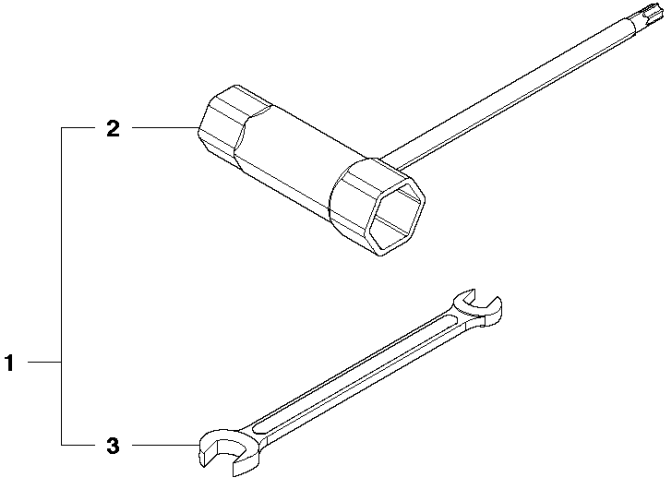

P 226HD
ACCESSORIES

ACCESSORIES

226HD75S, 967279901, 967279902, 20180500001-Current

Ref	Part No	Description	Remark	QTY	KIT
1	521 83 99-01	TOOL-SET		1	
2	506 68 61-01	COMBINATION WRENCH		1	1
3	506 61 50-01	SPANNER		1	1