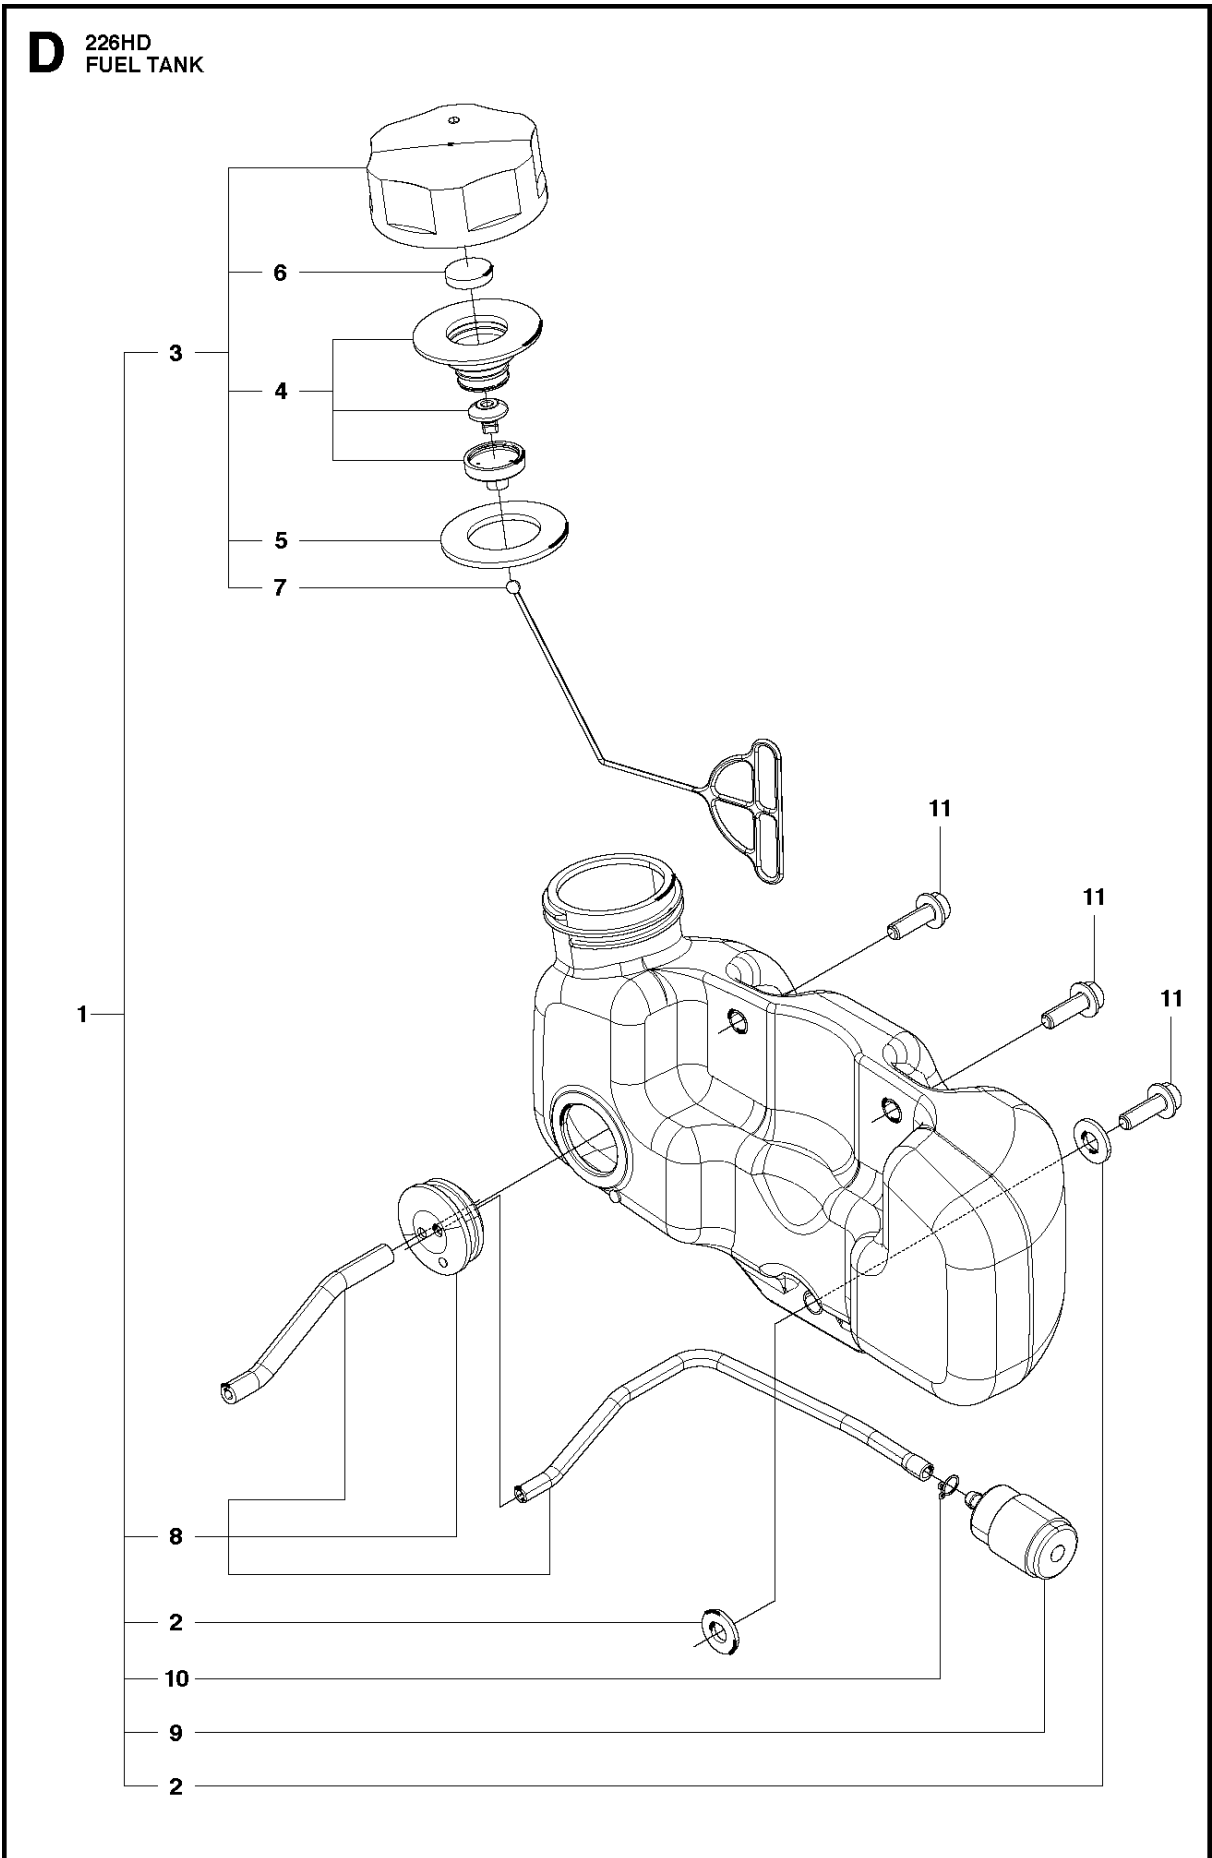

FUEL TANK

226 HD60 S, 967279804, FOR CHINA ONLY, 20171000001-Current

Ref	Part No	Description	Remark	QTY	KIT
1	525 24 60-01	TANK ASSY		1	
2	506 68 41-01	PACKING		2	1
3	505 30 96-01	CAP		1	1
4	515 36 94-01	HOLDER		1	1, 3
5	506 74 43-01	PACKING		1	1, 3
6	506 74 68-01	FILTER		1	1, 3
7	506 74 58-01	STOPPER		1	1, 3
8	506 65 31-01	HOSE		1	1
9	506 61 46-01	FILTER		1	1
10	506 70 70-01	CLIP		1	1
11	506 74 56-01	BOLT		3