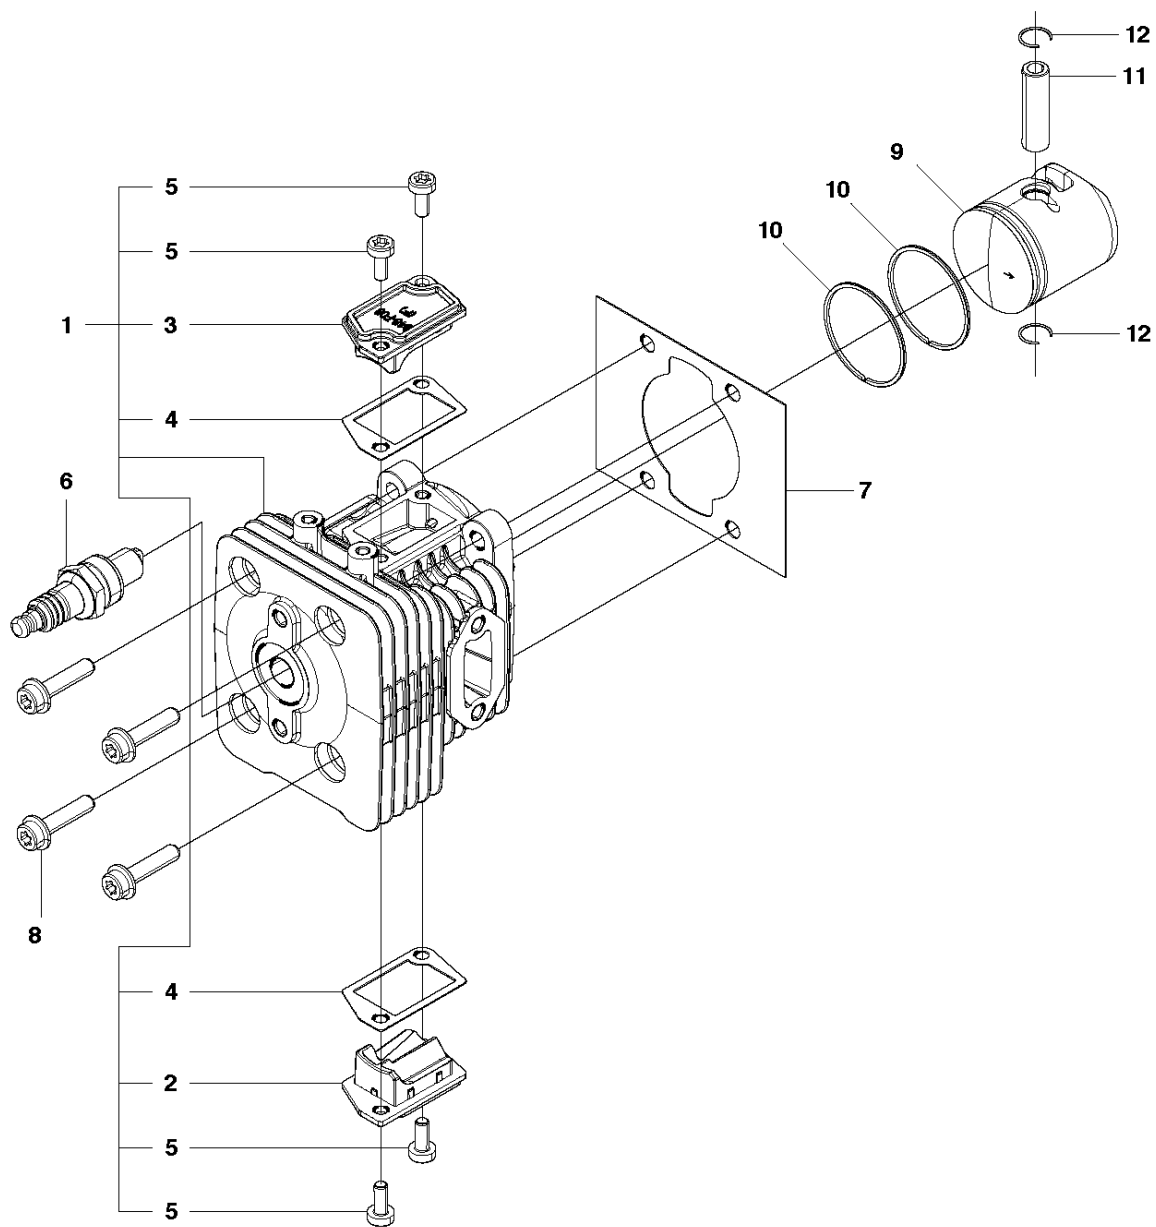

G 226HD
CYLINDER & PISTON

CYLINDER, PISTON & MUFFLER
Current

226 HD60 S, 967279804, FOR CHINA ONLY, 20171000001-

Ref	Part No	Description	Remark	QTY KIT	
1	528 05 21-01	CYLINDER		1	
2	506 65 41-02	COVER		1	1
3	506 65 42-02	COVER		1	1
4	506 65 43-01	GASKET		2	1
5	504 11 92-01	SCREW		4	1
6	578 05 95-01	SPARK PLUG	NGK CMR 7H-10	1	
7	506 62 97-01	GASKET		1	
8	506 74 52-01	BOLT		4	
9	528 05 23-01	PISTON		1	
10	506 61 81-01	RING		2	
11	505 04 07-01	PIN		1	
12	505 04 52-01	RING		2