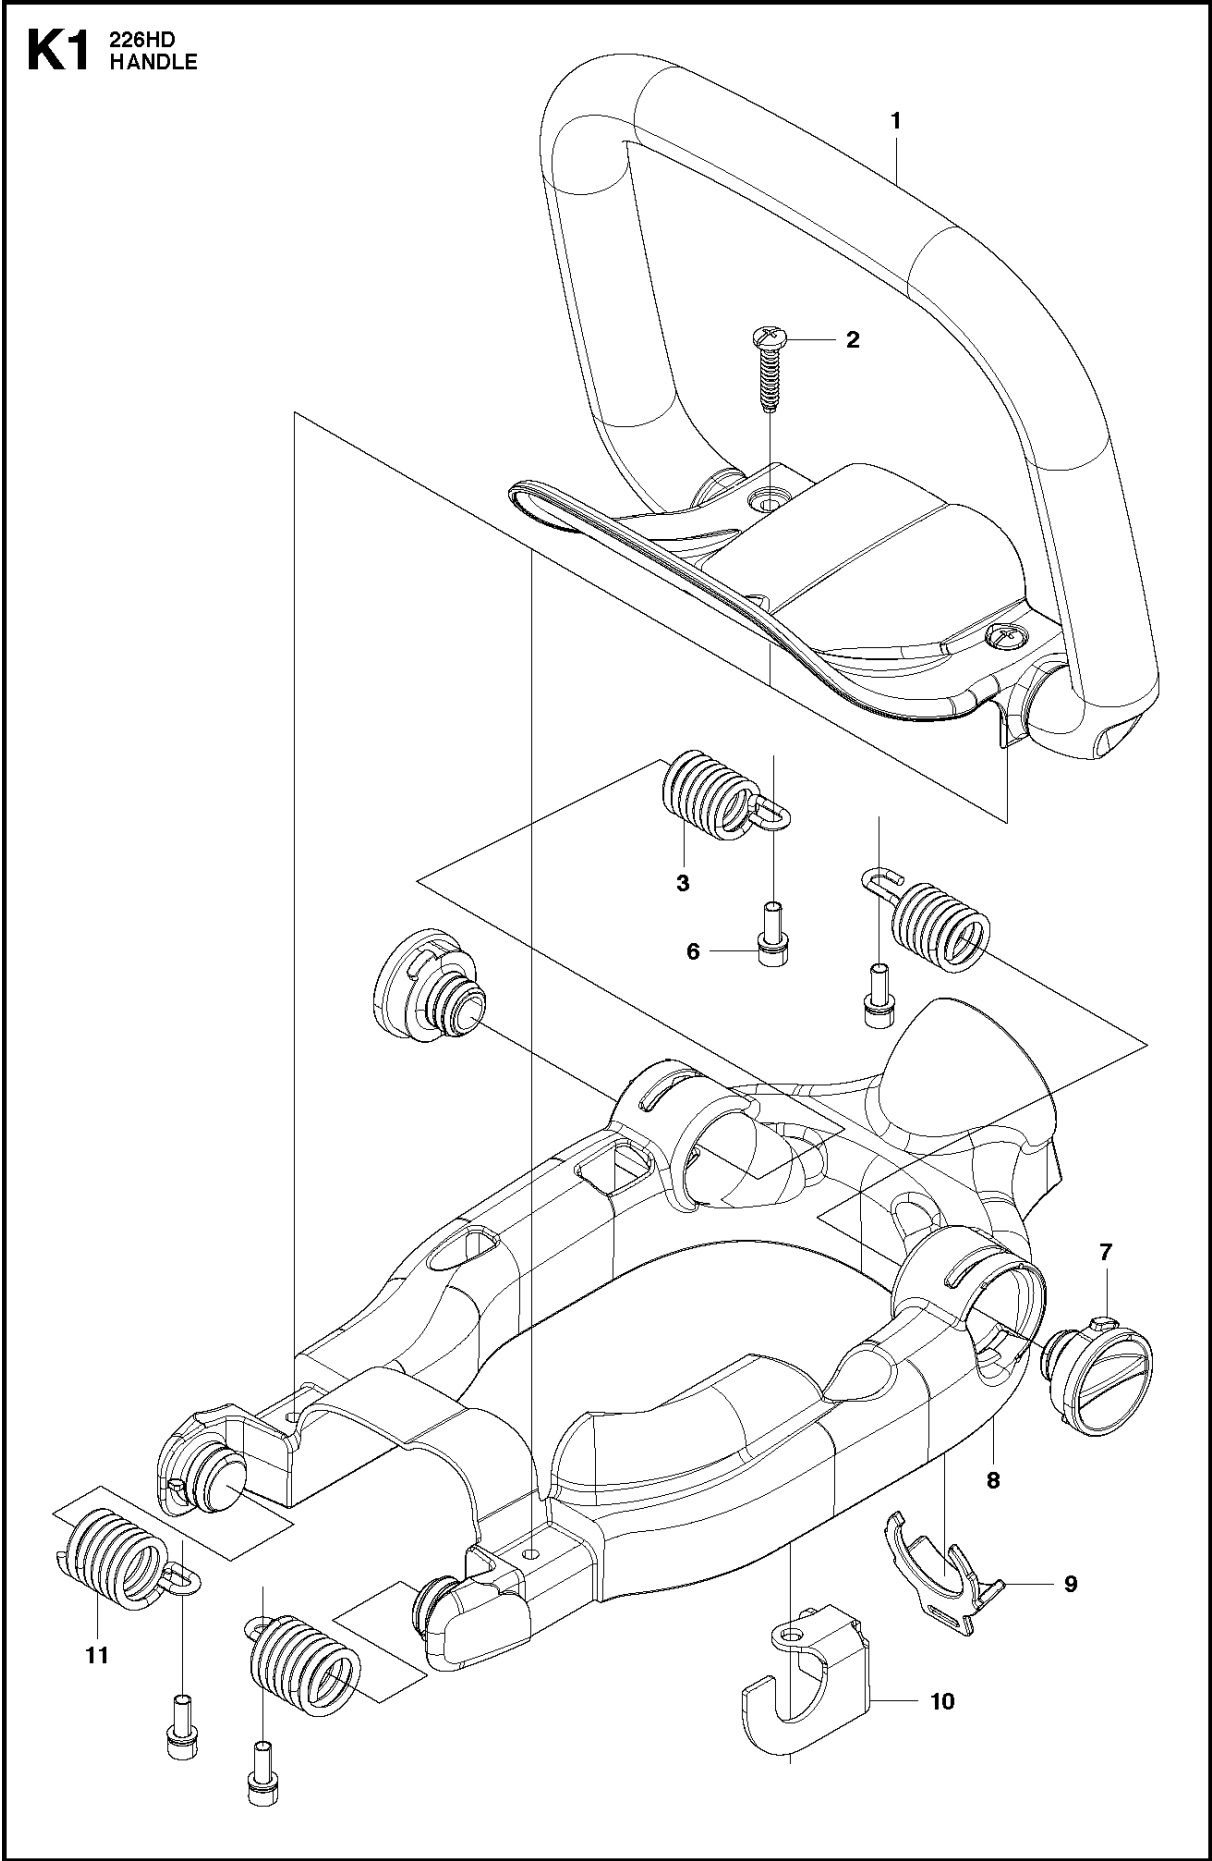

# SPARE PARTS LIST

HEDGE TRIMMERS/POLE HEDGE  
TRIMMERS

226 HD60 S, 967279804, FOR CHINA  
ONLY, 20171000001-Current

HANDLE

226 HD60 S, 967279804, FOR CHINA ONLY, 20171000001-Current

Ref	Part No	Description	Remark	QTY KIT
1	523 07 21-01	HANDLE		1
2	513 58 61-01	SCREW		2
3	521 59 39-01	SPRING		2
6	521 51 61-01	BOLT		4
7	521 85 12-01	HOLDER		2
8	523 07 22-01	FRAME		1
9	521 85 09-01	STOPPER		1
10	576 69 53-01	BRACKET		1
11	521 59 38-01	SPRING		2

## CLUTCH &amp; OIL PUMP

226 HD60 S, 967279804, FOR CHINA ONLY, 20171000001-Current

Ref	Part No	Description	Remark	QTY	KIT
1	586 93 71-01	GEAR CASE		1	
2	529 26 98-01	BEARING		2	1
3	506 60 99-01	SNAP RING		1	1
4	506 62 69-01	PLATE		1	1
5	506 68 88-01	BOLT		2	1
6	586 93 72-01	GEAR CASE		1	
7	506 62 69-01	PLATE		1	6
8	506 68 88-01	BOLT		2	6
9	506 68 83-01	GASKET		1	
10	506 61 95-01	DRUM		1	
11	506 62 72-01	GEAR		1	
12	506 68 87-01	GEAR		1	
13	586 93 75-01	ROD		2	
14	505 17 15-01	FITTING		1	
15	506 68 89-01	FELT		1	
16	575 70 10-01	SCREW		6	
17	521 51 75-01	BOLT		3	
18	506 62 94-01	CLUTCH		1	
19	506 68 58-01	SPRING		1	18
20	505 05 44-01	WASHER		2	
21	506 61 38-01	WASHER		2	
22	513 18 96-01	SCREW		2	
23	506 65 21-01	PLATE		1	
24	506 61 42-01	WASHER		1	