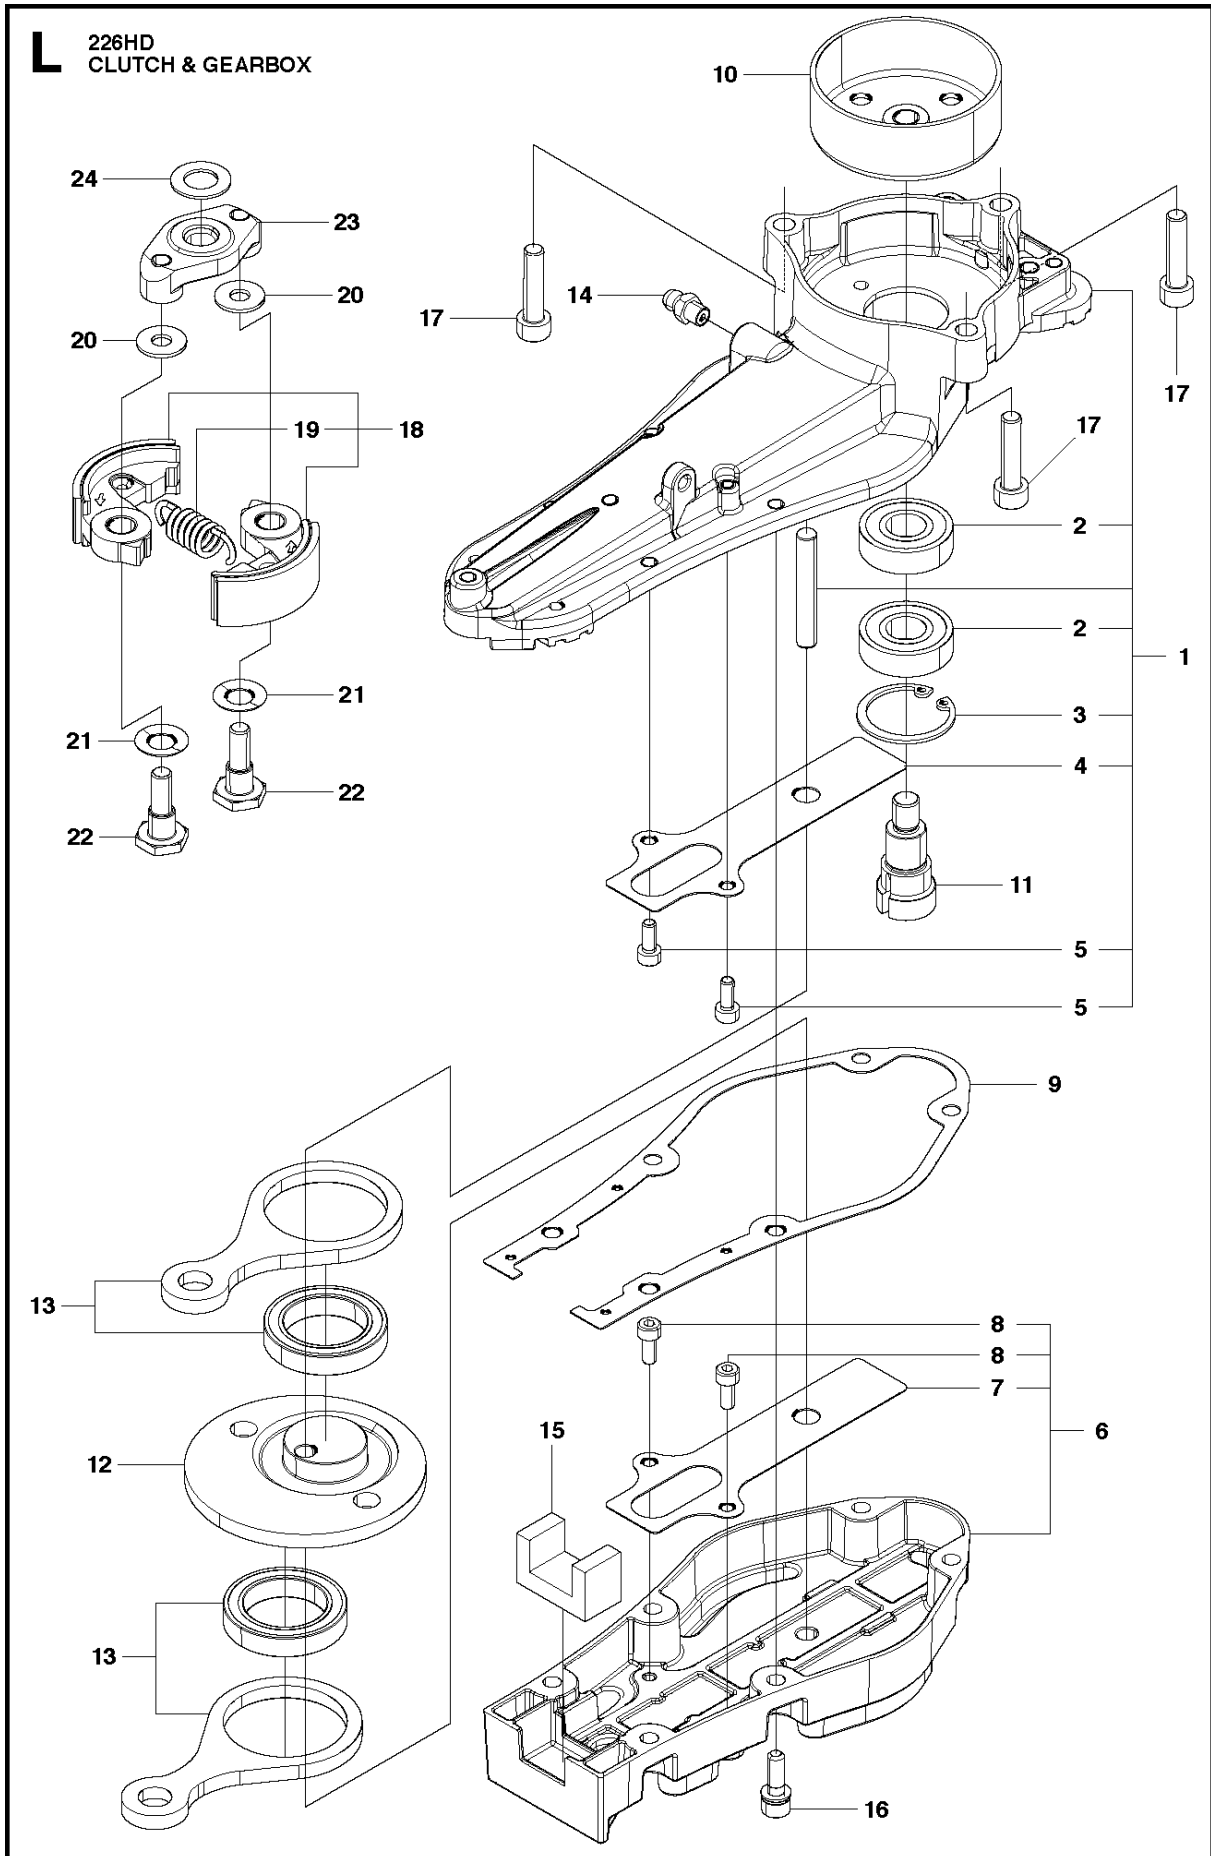

# SPARE PARTS LIST

HEDGE TRIMMERS/POLE HEDGE  
TRIMMERS

226 HD60 S, 967279804, FOR CHINA  
ONLY, 20171000001-Current

HANDLE

226 HD60 S, 967279804, FOR CHINA ONLY, 20171000001-Current

Ref	Part No	Description	Remark	QTY KIT
1	523 07 21-01	HANDLE		1
2	513 58 61-01	SCREW		2
3	521 59 39-01	SPRING		2
6	521 51 61-01	BOLT		4
7	521 85 12-01	HOLDER		2
8	523 07 22-01	FRAME		1
9	521 85 09-01	STOPPER		1
10	576 69 53-01	BRACKET		1
11	521 59 38-01	SPRING		2

## CLUTCH &amp; OIL PUMP

226 HD60 S, 967279804, FOR CHINA ONLY, 20171000001-Current

Ref	Part No	Description	Remark	QTY	KIT
1	586 93 71-01	GEAR CASE		1	
2	529 26 98-01	BEARING		2	1
3	506 60 99-01	SNAP RING		1	1
4	506 62 69-01	PLATE		1	1
5	506 68 88-01	BOLT		2	1
6	586 93 72-01	GEAR CASE		1	
7	506 62 69-01	PLATE		1	6
8	506 68 88-01	BOLT		2	6
9	506 68 83-01	GASKET		1	
10	506 61 95-01	DRUM		1	
11	506 62 72-01	GEAR		1	
12	506 68 87-01	GEAR		1	
13	586 93 75-01	ROD		2	
14	505 17 15-01	FITTING		1	
15	506 68 89-01	FELT		1	
16	575 70 10-01	SCREW		6	
17	521 51 75-01	BOLT		3	
18	506 62 94-01	CLUTCH		1	
19	506 68 58-01	SPRING		1	18
20	505 05 44-01	WASHER		2	
21	506 61 38-01	WASHER		2	
22	513 18 96-01	SCREW		2	
23	506 65 21-01	PLATE		1	
24	506 61 42-01	WASHER		1	