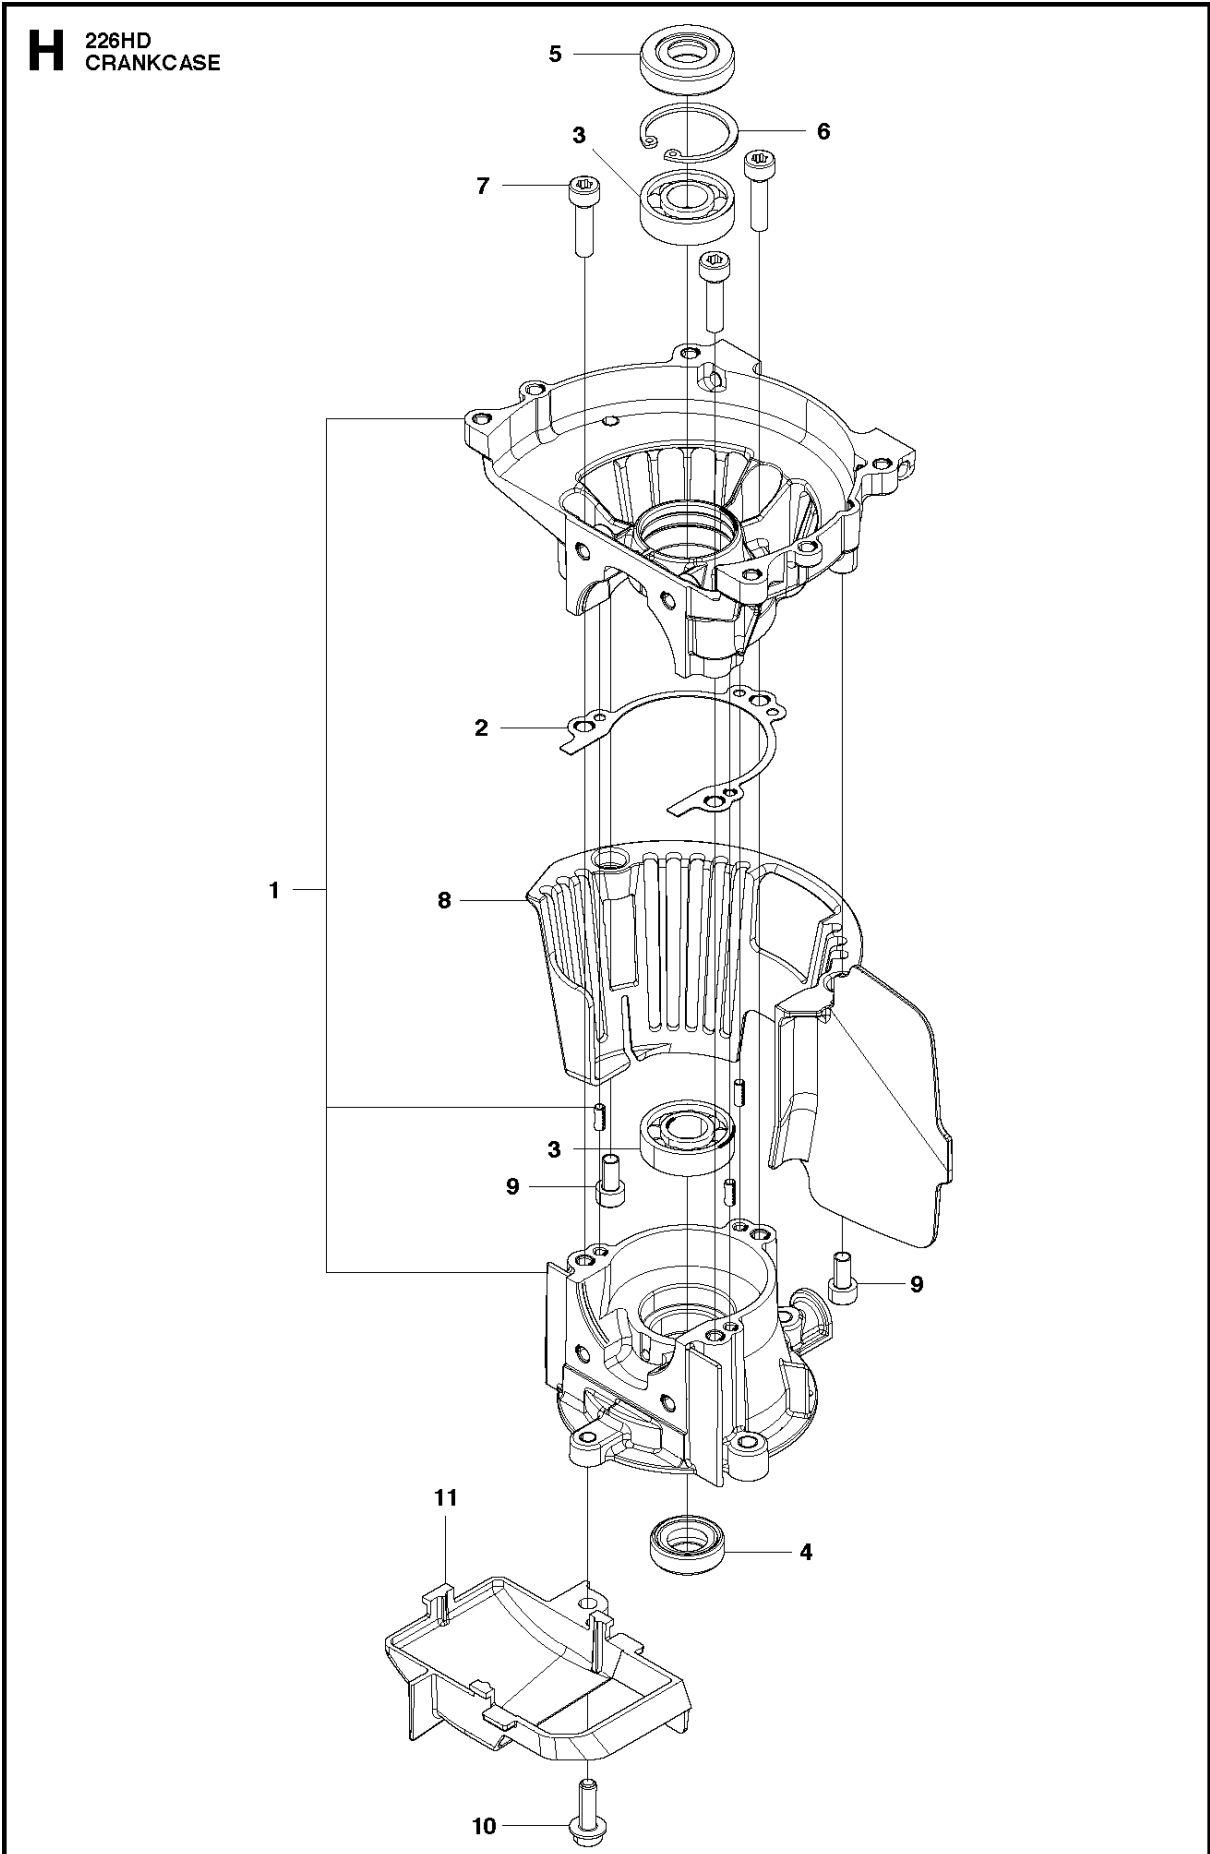

CRANKCASE

226 HD60 S, 967279804, FOR CHINA ONLY, 20171000001-Current

Ref	Part No	Description	Remark	QTY KIT
1	506 63 84-01	CRANKCASE		1
2	506 68 48-01	GASKET		1
3	506 61 03-01	BEARING		2
4	504 12 15-01	SEALING		1
5	506 61 29-01	SEAL		1
6	506 60 99-01	SNAP RING		1
7	504 11 43-01	SCREW		3
8	506 62 96-01	PLATE		1
9	504 11 96-01	SCREW		2
10	506 74 56-01	BOLT		1
11	506 65 71-01	DEFLECTOR		1