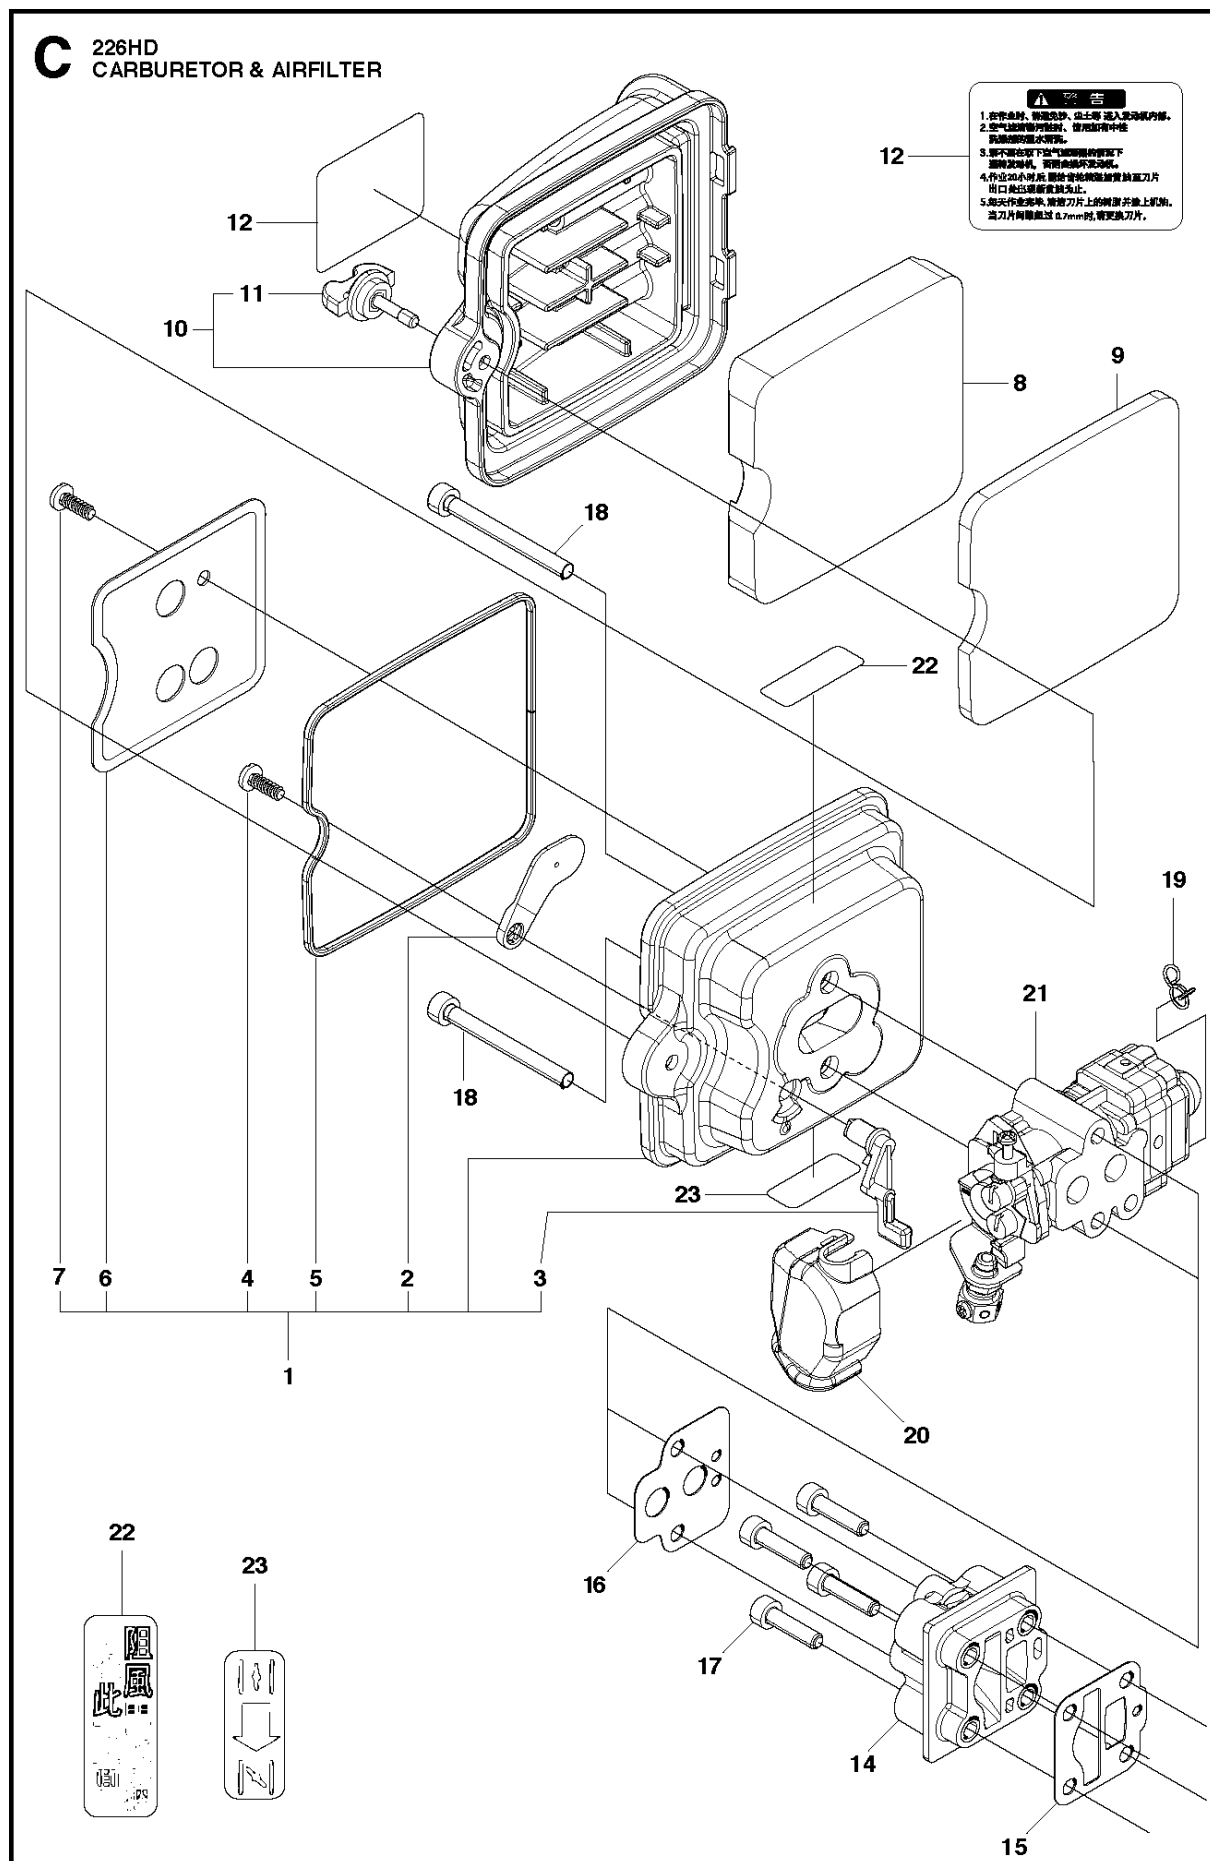

CARBURETOR & AIR FILTER 226 HD60 S, 967279804, FOR CHINA ONLY, 20171000001-Current

Ref	Part No	Description	Remark	QTY	KIT
1	588 62 85-01	FILTER HOUSING		1	
2	506 68 43-01	PLATE.CHOKE		1	1
3	521 76 05-01	LEVER CHOKE		1	1
4	581 73 62-01	SCREW		1	1
5	521 75 13-01	PACKING		1	1
6	521 60 79-01	SCREEN		1	1
7	581 73 62-01	SCREW		1	1
8	523 09 00-01	FILTER		1	
9	587 48 17-01	FILTER		1	
10	523 07 12-01	COVER		1	
11	523 07 13-01	KNOB		1	10
12	511 34 86-01	LABEL.CAUTION		1	
14	511 34 97-01	INSULATOR		1	
15	511 35 00-01	GASKET		1	
16	521 75 50-01	GASKET		1	
17	506 68 90-01	BOLT		4	
18	504 11 65-01	SCREW		2	
19	506 74 15-01	CLIP		1	
20	506 74 42-01	COVER		1	
21	586 43 44-01	CARBURETTOR		1	
22	511 34 85-01	LABEL.CHOKE		1	
23	513 18 53-01	LABEL		1