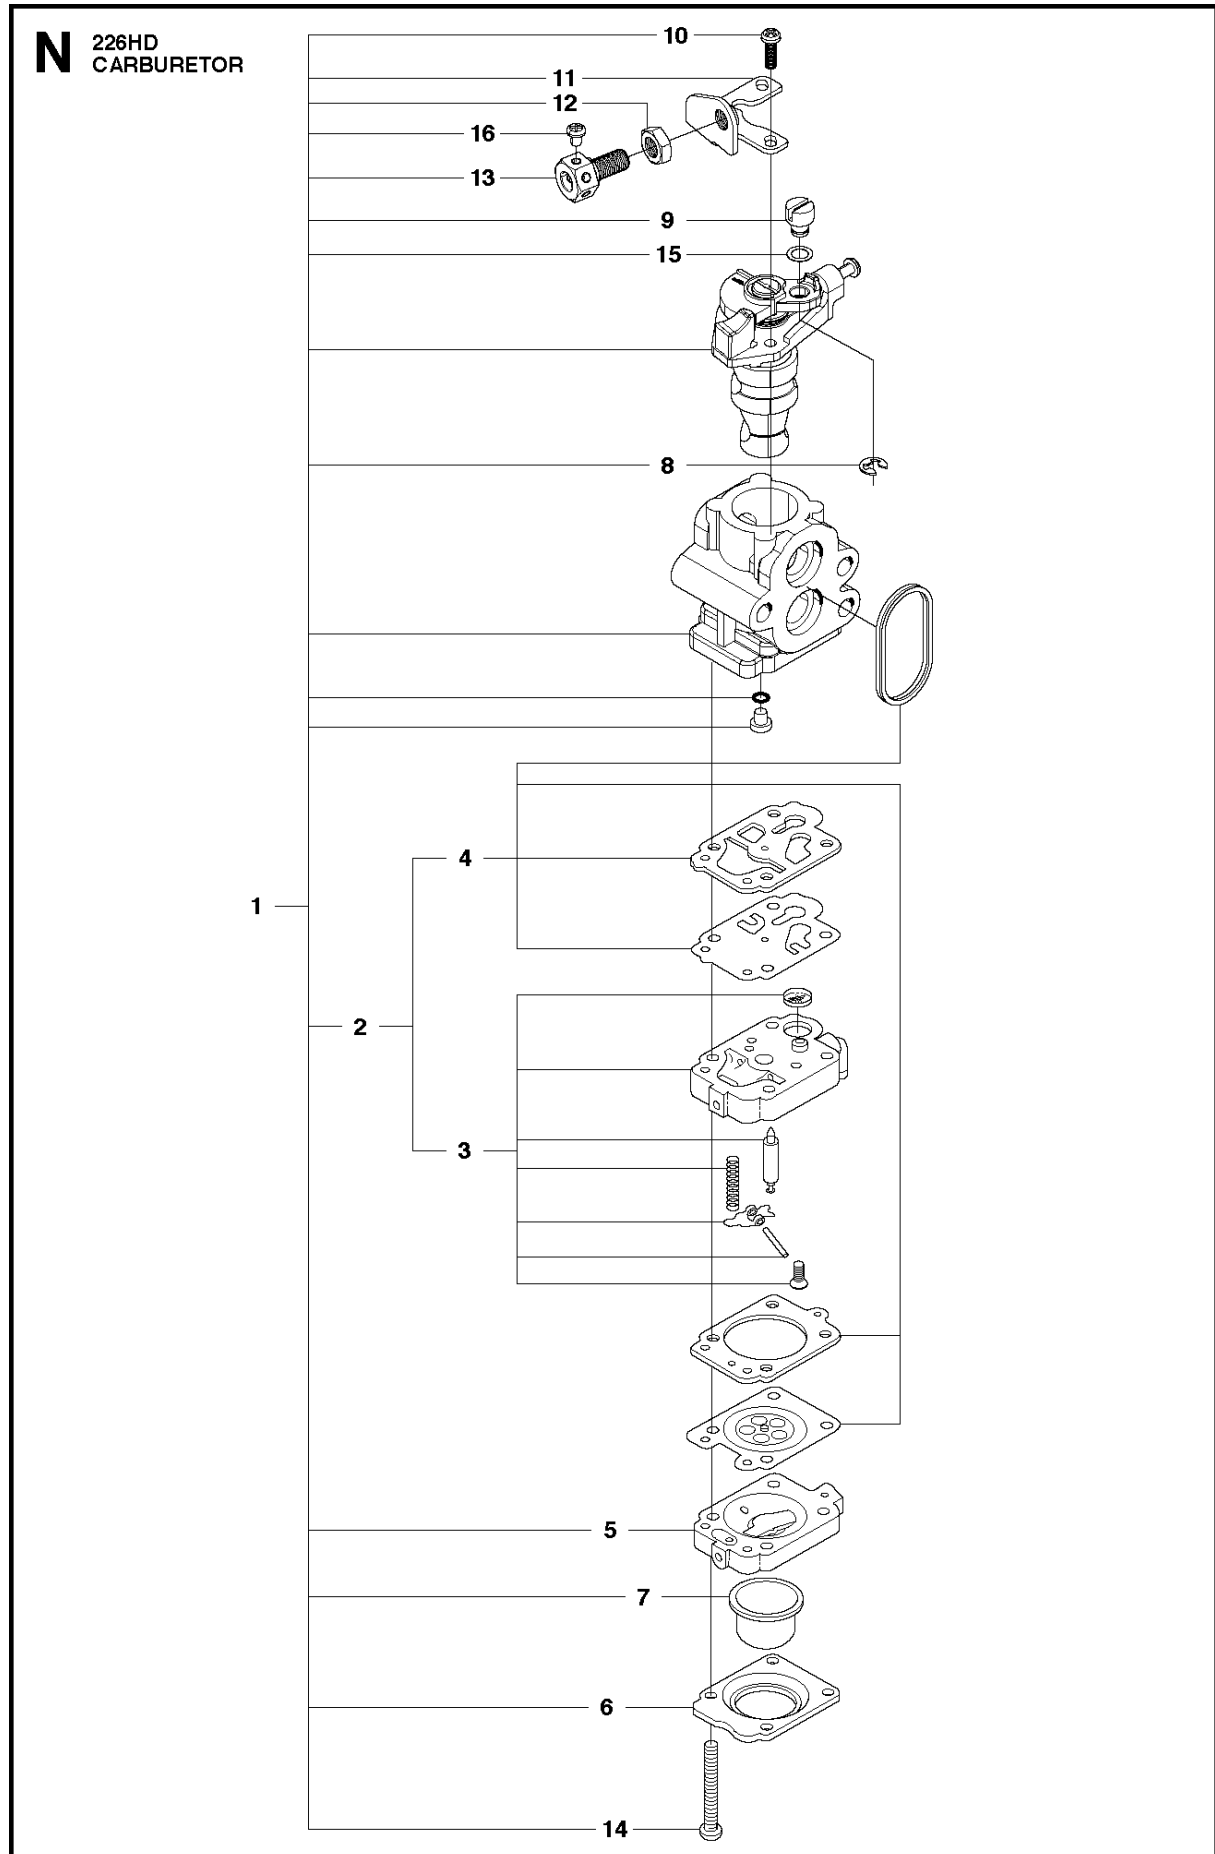

CARBURETOR

226 HD60 S, 967279804, FOR CHINA ONLY, 20171000001-Current

Ref	Part No	Description	Remark	QTY	KIT
1	586 43 44-01	CARBURETTOR		1	
2	528 07 01-01	GASKET KIT		1	1
3	502 23 84-01	CARBURETTOR BODY		1	1, 2
4	515 37 87-01	GASKET KIT		1	1, 2
5	506 74 09-01	BODY		1	1
6	506 74 10-01	COVER		1	1
7	505 30 67-01	PUMP		1	1
8	506 73 86-01	RETAINER RING		1	1
9	506 74 12-01	SWIVEL		1	1
10	505 30 79-01	SCREW		2	1
11	506 74 60-01	BRACKET		1	1
12	506 61 26-01	NUT		1	1
13	505 30 82-01	SCREW-CABLE-ADJ		1	1
14	506 74 11-01	SCREW		4	1
15	506 74 61-01	WASHER		1	1
16	505 30 83-01	SCREW		1	1