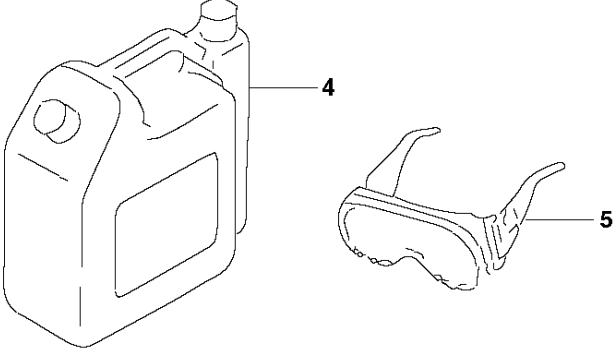

P 226HD
ACCESSORIES

ACCESSORIES

226 HD60 S, 967279804, FOR CHINA ONLY, 20171000001-Current

Ref	Part No	Description	Remark	QTY	KIT
1	521 83 99-01	TOOL-SET		1	
2	506 68 61-01	COMBINATION WRENCH		1	1
3	506 61 50-01	SPANNER		1	1
4	511 41 68-01	TANK		1	
5	512 60 97-01	GOGGLE		1	
6	523 09 00-01	FILTER		1	
7	587 48 17-01	FILTER		1