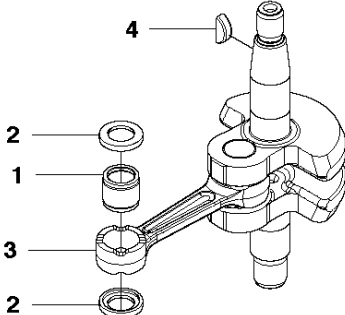

J 226HD
CRANK SHAFT

CRANKSHAFT

226 HD60 S, 967279804, FOR CHINA ONLY, 20171000001-Current

Ref	Part No	Description	Remark	QTY KIT
1	506 68 50-01	BEARING		1
2	505 04 10-01	WASHER		2
3	506 65 18-01	CRANKSHAFT		1
4	506 68 94-01	KEY		1