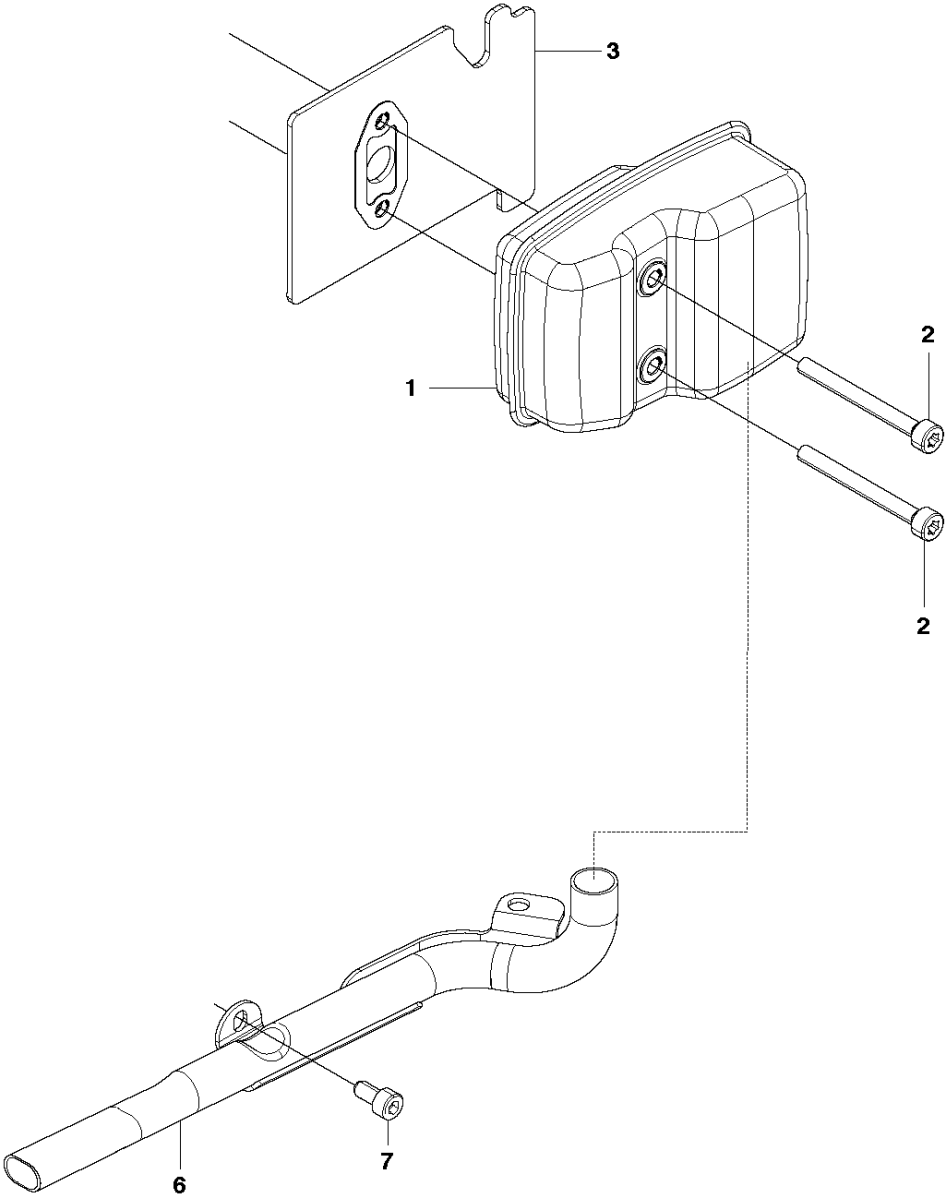

F 226HD
MUFFLER

MUFFLER

226 HD60 S, 967279804, FOR CHINA ONLY, 20171000001-Current

Ref	Part No	Description	Remark	QTY KIT
1	523 07 16-01	MUFFLER		1
2	504 11 65-01	SCREW		2
3	506 65 56-01	GASKET		1
6	521 59 06-01	PIPE		1
7	504 11 96-01	SCREW		1