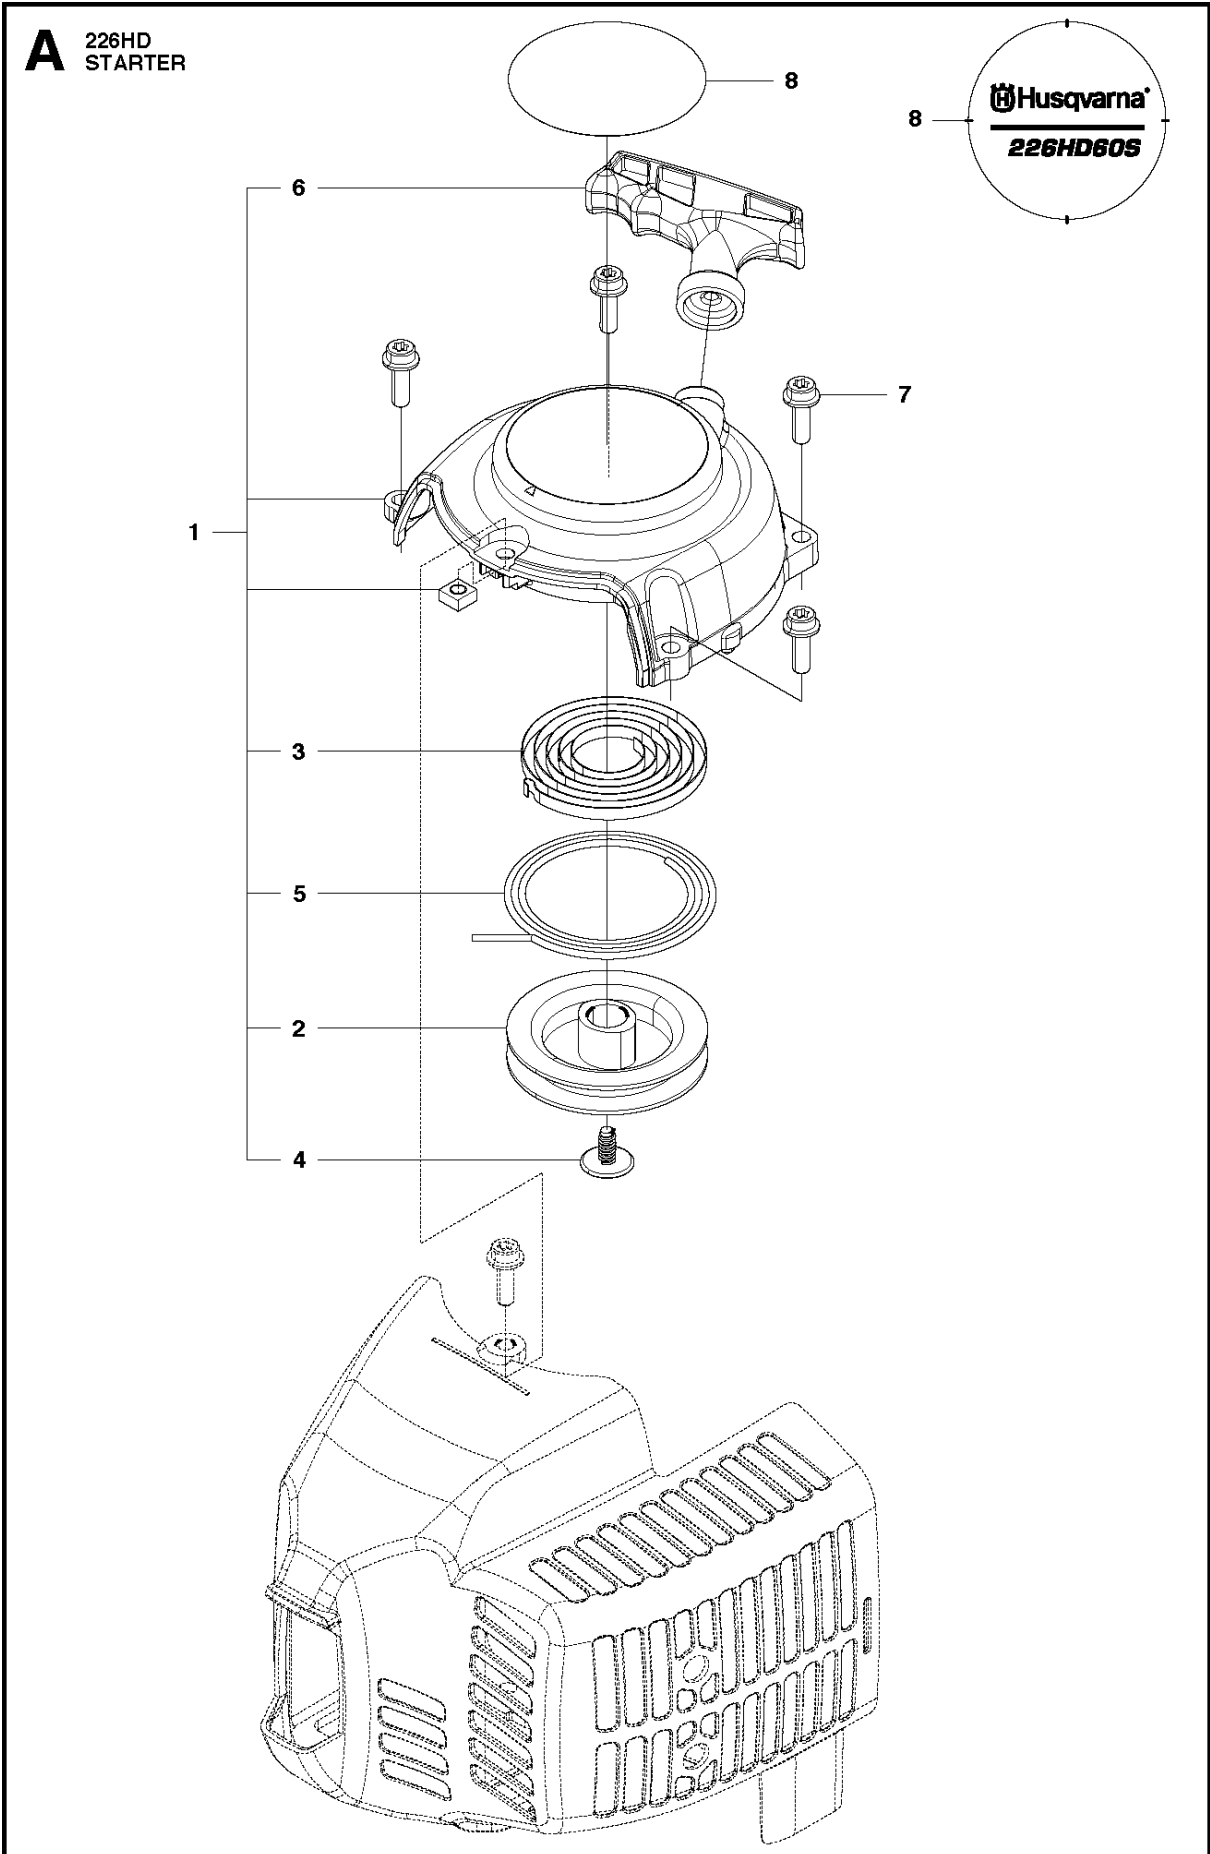

STARTER

226 HD60 S, 967279804, FOR CHINA ONLY, 20171000001-Current

Ref	Part No	Description	Remark	QTY KIT	
1	506 65 72-01	STARTER ASSY		1	
2	506 68 42-01	REEL		1	1
3	506 67 43-01	SPRING		1	1
4	506 61 30-01	SCREW		1	1
5	506 68 34-01	ROPE		1	1
6	506 61 47-01	KNOB		1	1
7	506 74 56-01	BOLT		4	
8	528 05 13-01	LABEL		1