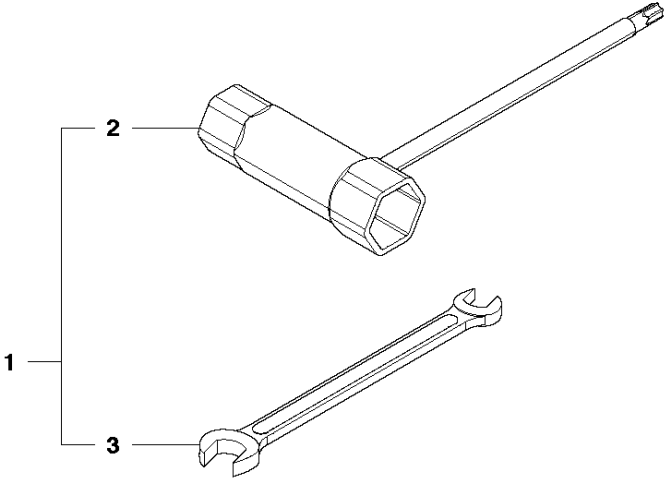

P 226HD
ACCESSORIES

ACCESSORIES

226 HD60 S, 967279804, FOR CHINA ONLY, 20171000001-Current

Ref	Part No	Description	Remark	QTY	KIT
1	521 83 99-01	TOOL-SET		1	
2	506 68 61-01	COMBINATION WRENCH		1	1
3	506 61 50-01	SPANNER		1	1
4	511 41 68-01	TANK		1	
5	512 60 97-01	GOGGLE		1	
6	523 09 00-01	FILTER		1	
7	587 48 17-01	FILTER		1