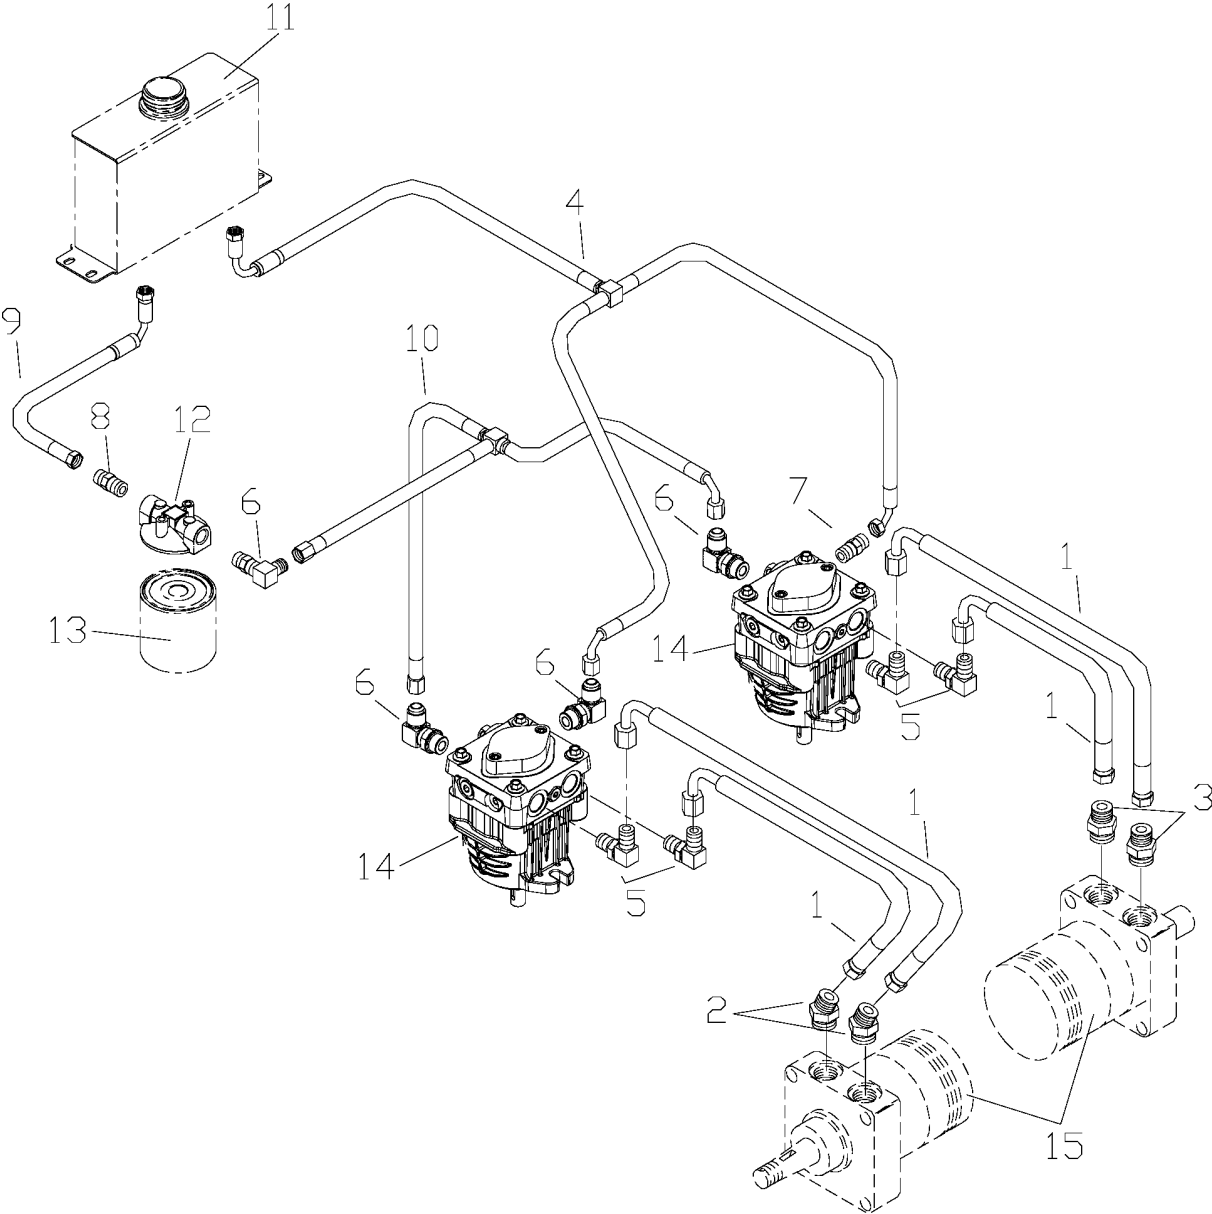

Hydraulic Assembly

HYDRAULIC PUMP - MOTOR

WHF5218ETS, 968999130, 2002-09

Ref	Part No	Description	Remark	QTY KIT
1	539 10 12-45	HOSE, 1/2" HYDRAULIC		4
2	539 10 12-43	ELBOW		2
3	539 10 12-39	CONNECTOR		2
4	539 10 22-29	INLET		1
5	539 10 12-42	ELBOW		4
6	539 10 12-38	CONNECTION		4
8	539 10 33-16	CONNECTION		2
9	539 10 12-48	HOSE		1
10	539 10 22-30	FITTING		1
11	539 10 59-85	OIL TANK		1
12	539 10 11-65	FILTER COVER		1
13	539 10 26-06	FILTER		1
14	539 10 82-46	PUMP		2
15	539 10 35-27	WHEEL MOTOR		2
539103664	539 10 36-64	SEAL KIT - GEN I		1