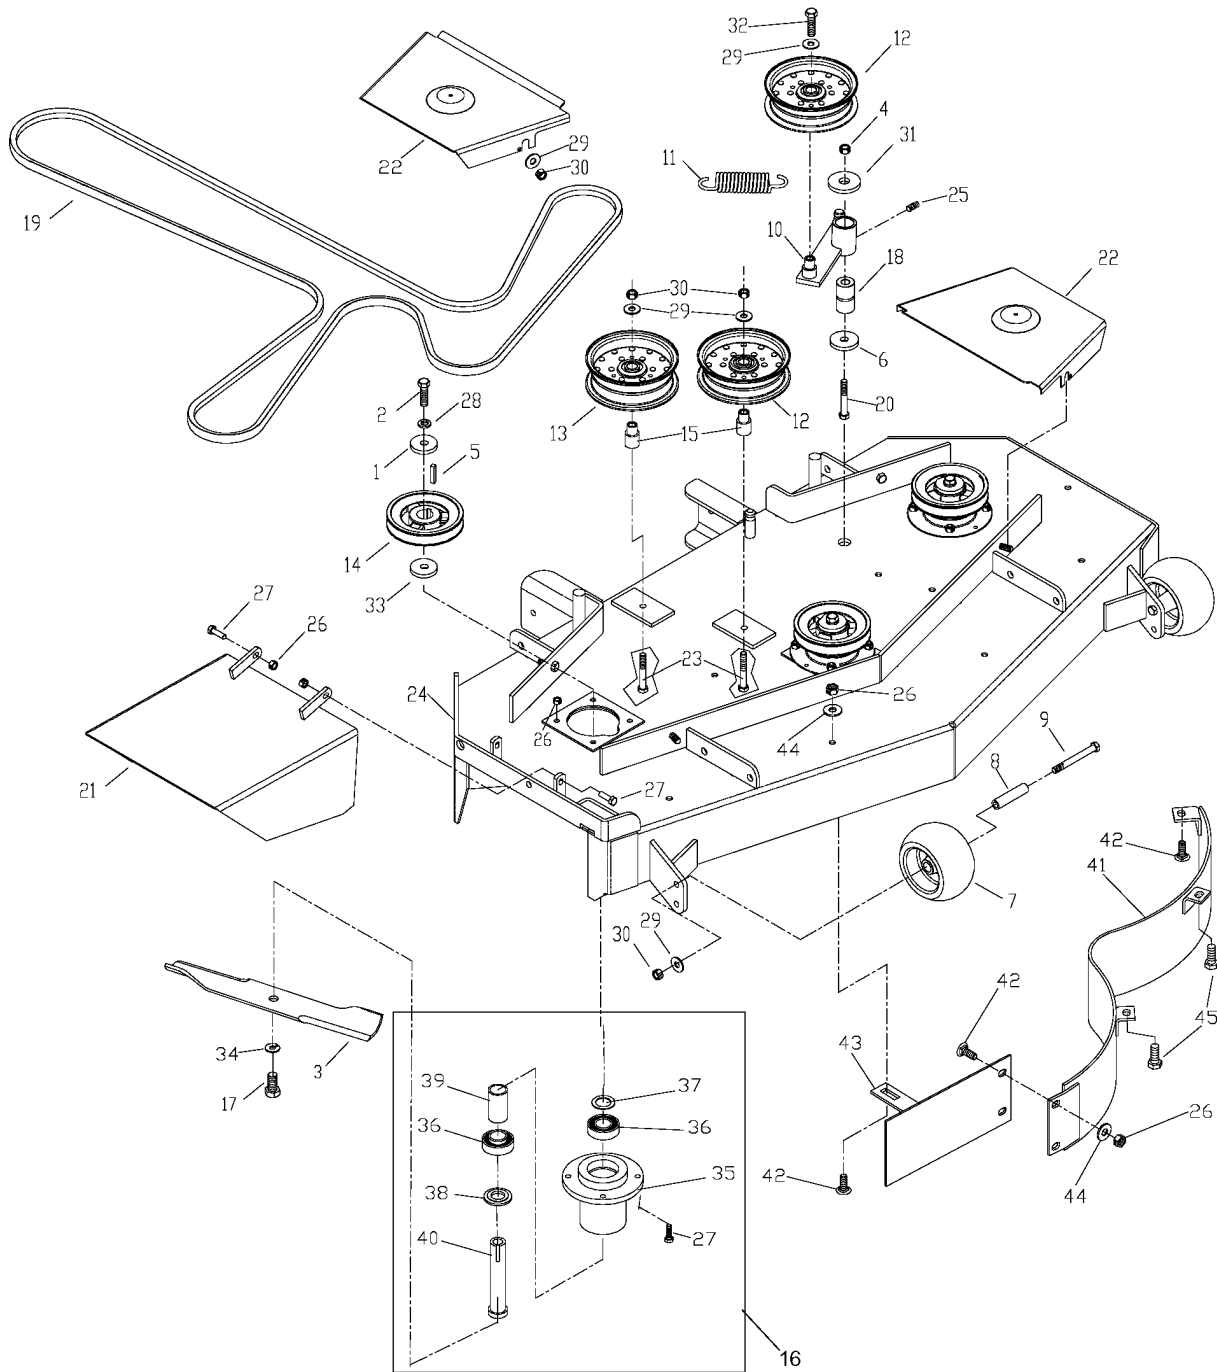

48" Front Deck Assembly

Ref	Part No	Description	Remark	QTY KIT
1	539 10 65-04	WASHER		3
2	539 10 01-41	SCREW		3
3	539 10 03-40	BLADE		3
4	539 10 13-31	NUT		1
5	539 10 19-95	KEY		3
6	539 10 22-43	WASHER		1
7	539 10 26-43	WHEEL		2
8	539 10 26-98	BUSHING		2
9	539 10 27-54	SCREW		2
10	539 10 32-30	LEVER		1
11	539 10 32-56	SPRING		1
12	539 10 32-57	PULLEY		2
13	539 10 32-58	PULLEY		1
14	539 10 32-83	PULLEY		3
15	539 10 32-95	BUSHING		2
16	539 10 44-03	ADAPTER		3
17	539 10 32-99	SCREW		3
18	539 10 34-27	BUSHING		1
19	539 10 56-44	BELT		1
20	539 10 34-33	SCREW		1
21	539 10 45-46	DEFLECTOR CHUTE		1
22	539 10 46-05	BELTSIELD		2
23	539 99 06-37	SCREW		2
24	539 10 65-76	DECAL		1
25	539 97 69-98	NIPPLE		1
26	539 99 01-84	NUT		20
27	539 99 02-09	SCREW		14
28	539 99 02-47	WASHER		3
29	539 99 05-17	WASHER		7
30	539 99 05-46	NUT		6
31	539 99 05-50	WASHER		1
32	539 99 05-82	SCREW		1
33	539 10 26-75	BUSHING		3
34	539 99 03-33	WASHER		3
35	539 10 48-52	BEARING HOUSING		3
36	539 10 26-77	BEARING		6
37	539 10 22-44	BUSHING		1
38	539 10 72-72	SPACER		3
39	539 10 26-76	SPACER		3
40	539 10 44-02	SPINDLE		3
41	539 10 54-48	GUARD		1
42	539 99 07-99	BOLT		4
43	539 10 54-44	DISC		1
44	539 99 06-92	WASHER		6
45	539 97 69-34	SCREW		2