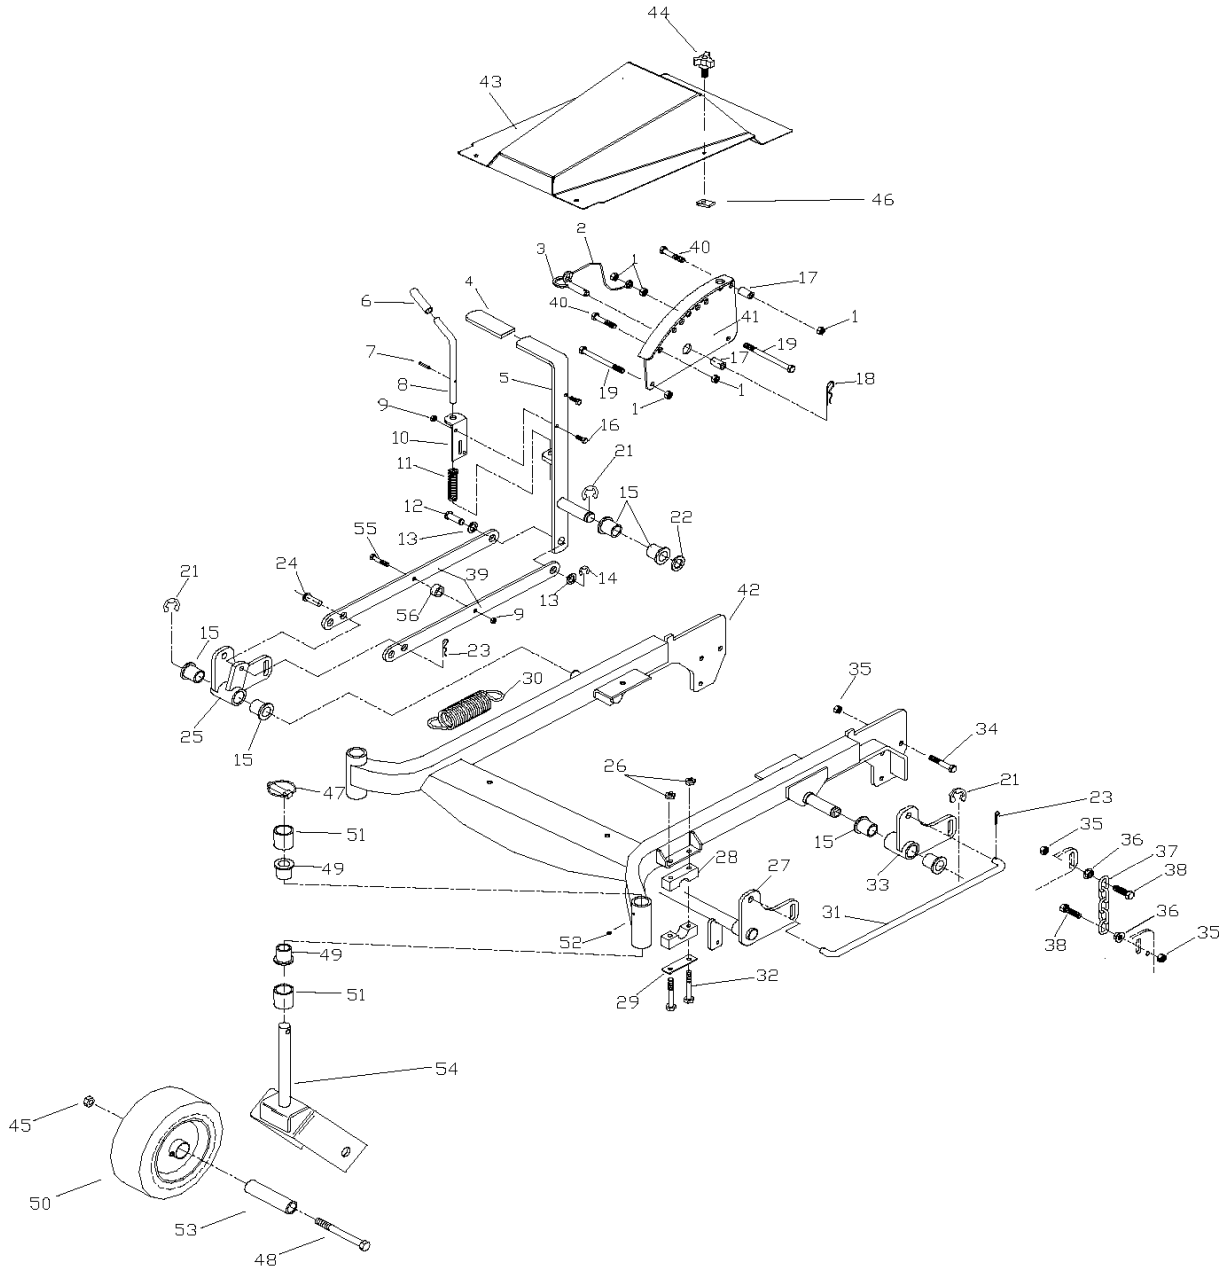

Frame Assembly

FRAME

WHF5218ETS, 968999130, 2002-09

Ref	Part No	Description	Remark	QTY KIT
1	539 99 05-46	NUT		5
2	539 10 25-63	RETAINER		1
3	539 10 25-26	PIN RETAINING SCREW		1
4	539 10 25-15	GRIP		1
5	539 10 56-04	LIFT LEVER		1
6	539 10 10-50	GRIP		1
7	539 10 65-32	PIN RETAINING SCREW		1
8	539 10 45-23	LEVER		1
9	539 99 07-61	NUT		3
10	539 10 35-34	BRACKET		1
11	539 10 10-58	SPRING		1
12	539 10 50-60	PIN RETAINING SCREW		1
13	539 99 10-43	BUSHING		6
14	539 10 50-69	RETAINER RING		1
15	539 10 12-32	BUSHING		6
16	539 99 05-80	SCREW		2
17	539 10 45-30	SPACER		2
18	539 97 69-89	SPLIT PIN		1
19	539 99 05-91	HCS 3/8C X 4 1/2		2
20	539 10 47-61	NIPPLE		2
21	539 10 18-02	RETAINER RING		3
22	539 92 37-87	BUSHING		1
23	539 99 06-54	SPLIT PIN		1
24	539 97 77-03	PIN RETAINING SCREW		1
25	539 10 70-32	LEVER,RIGHT		1
26	539 99 01-84	NUT		4
27	539 10 70-30	FRONT LIFT ARM		1
28	539 10 48-08	SUPPORT		4
29	539 10 48-07	PLATE		2
30	539 10 26-42	SPRING		1
31	539 10 83-58	DECK ROD		2
32	539 99 10-46	SCREW		4
33	539 10 70-31	LEVER,LEFT		1
34	539 10 01-43	SCREW		8
35	539 99 08-39	NUT		16
36	539 10 25-82	NUT		8
37	539 10 26-41	CHAIN		4
38	539 10 11-75	SCREW		8
39	539 10 66-22	FLAT LINKAGE		2
40	539 99 05-88	SCREW		3
41	539 10 55-82	HEIGHT ADJ PLATE		1
42	539 10 65-95	FT FRAME		1
43	539 10 60-64	HOOD		1
44	539 10 44-11	KNOB		4
45	539 10 13-31	NUT		2
46	539 10 47-63	CLIP		4
47	539 10 18-74	LYNCH PIN 7/16		2
48	539 10 19-07	SCREW		2
49	539 10 66-56	BEARING		4
50	539 10 45-94	TIRE, CASTER (COMPLETE)		2
539106993	539 10 69-93	TIRE,CPL		2
539103495	539 10 34-95	TIRE		1
539106995	539 10 69-95	TIRE, 410/350-5		1
539104600	539 10 46-00	RIM		1
539106994	539 10 69-94	RIM SPROCKET		1
539912234	539 91 22-34	VALVE		1
539103300	539 10 33-00	NIPPLE		1
539102484	539 10 24-84	BEARING		1
539977356	539 97 73-56	ENDCAP, NOTCHED		1
539105307	539 10 53-07	ROLLER BEARING		1
51	539 10 65-98	CASTER SPACERS - 1"		4
52	539 97 69-98	NIPPLE		2
53	539 10 55-43	SPACER		2
54	539 10 65-88	FORK		2
55	539 10 02-66	BOLT		1
56	539 92 35-15	SPACER		1
57	539 10 48-64	WASHER 7/16 FLAT ZD		8