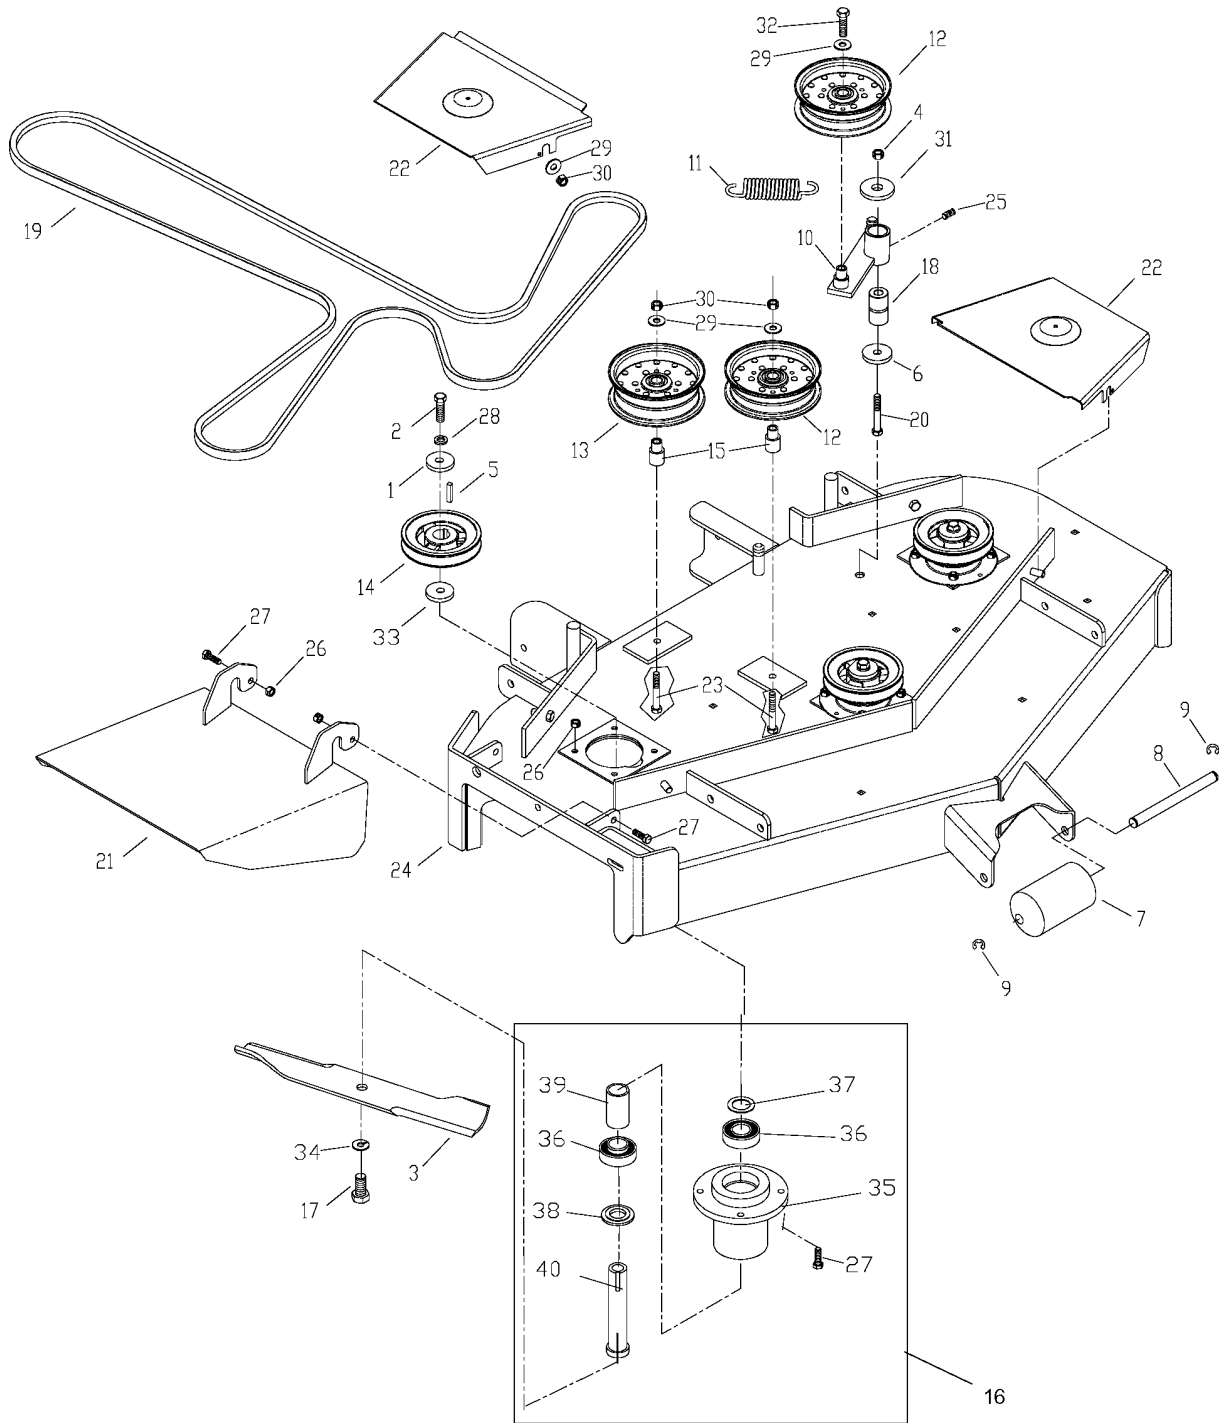

Hydraulic Assembly

HYDRAULIC PUMP - MOTOR

WHF5218ETS, 968999130, 2002-09

Ref	Part No	Description	Remark	QTY KIT
1	539 10 12-45	HOSE, 1/2" HYDRAULIC		4
2	539 10 12-43	ELBOW		2
3	539 10 12-39	CONNECTOR		2
4	539 10 22-29	INLET		1
5	539 10 12-42	ELBOW		4
6	539 10 12-38	CONNECTION		4
8	539 10 33-16	CONNECTION		2
9	539 10 12-48	HOSE		1
10	539 10 22-30	FITTING		1
11	539 10 59-85	OIL TANK		1
12	539 10 11-65	FILTER COVER		1
13	539 10 26-06	FILTER		1
14	539 10 82-46	PUMP		2
15	539 10 35-27	WHEEL MOTOR		2
539103664	539 10 36-64	SEAL KIT - GEN I		1

42" Front Deck Assembly

42INCH CUTTING DECK

WHF5218ETS, 968999130, 2002-09

Ref	Part No	Description	Remark	QTY KIT
1	539 10 65-04	WASHER		3
2	539 10 01-41	SCREW		3
3	539 10 32-74	BLADE		3
4	539 10 13-31	NUT		1
5	539 10 19-95	KEY		3
6	539 10 22-43	WASHER		1
7	539 97 68-28	ROLLER		1
8	539 10 34-37	SHAFT		1
9	539 10 19-49	RETAINER RING		2
10	539 10 32-30	LEVER		1
11	539 10 32-56	SPRING		1
12	539 10 32-57	PULLEY		2
13	539 10 32-58	PULLEY		1
14	539 10 32-83	PULLEY		3
15	539 10 32-95	BUSHING		2
16	539 10 44-03	ADAPTER		3
17	539 10 32-99	SCREW		3
18	539 10 34-27	BUSHING		1
19	539 10 56-42	BELT		1
20	539 10 34-33	SCREW		1
21	539 10 53-61	DISHARGE CHUTE		1
22	539 10 53-63	BELT SHIELD		2
23	539 99 06-37	SCREW		2
24	539 10 65-75	DECAL		1
25	539 97 69-98	NIPPLE		1
26	539 99 01-84	NUT		20
27	539 99 02-09	SCREW		14
28	539 99 02-47	WASHER		3
29	539 99 05-17	WASHER		7
30	539 99 05-46	NUT		6
31	539 99 05-50	WASHER		1
32	539 99 05-82	SCREW		1
33	539 10 26-75	BUSHING		3
34	539 99 03-33	WASHER		3
35	539 10 48-52	BEARING HOUSING		3
36	539 10 26-77	BEARING		6
37	539 10 22-44	BUSHING		1
38	539 10 72-72	SPACER		3
39	539 10 26-76	SPACER		3
40	539 10 44-02	SPINDLE		3
41	539 10 54-39	MAIN BAFFLE		1
42	539 99 07-99	BOLT		4
43	539 10 54-35	CENTER BAFFLE		1
44	539 99 06-92	WASHER		6
45	539 97 69-34	SCREW		2