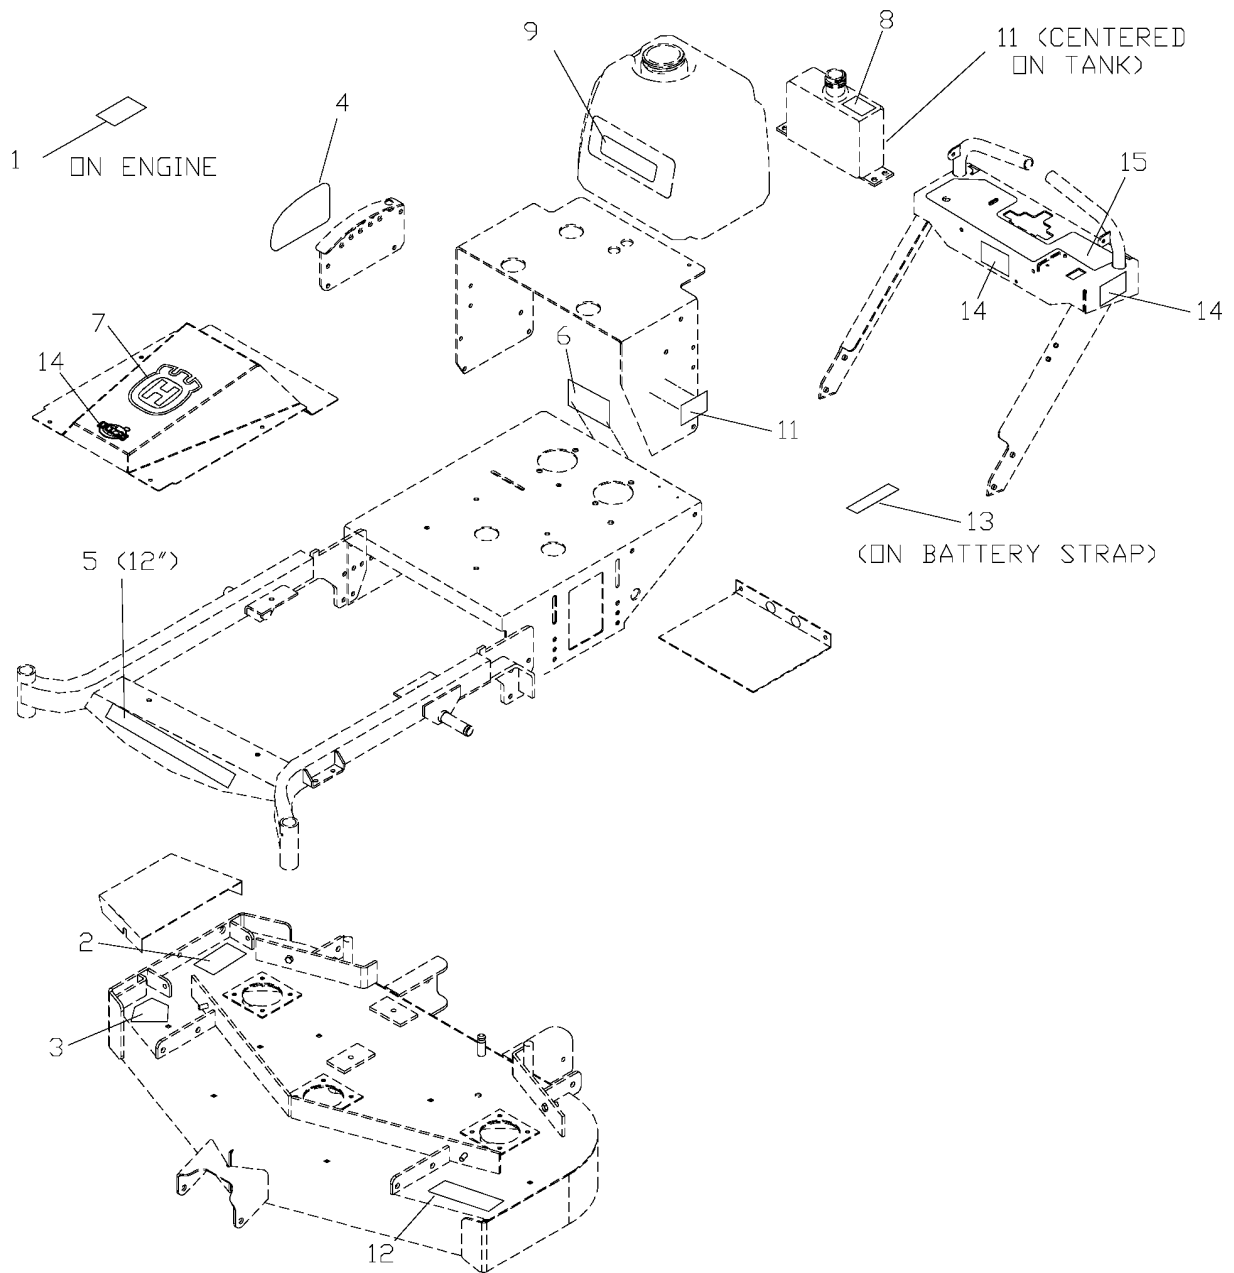

Decal Assembly

DECALS

WHF5218ETS, 968999130, 2002-09

Ref	Part No	Description	Remark	QTY KIT
1	539 10 18-81	DECAL		1
2	539 10 57-46	DECAL		1
3	539 91 30-10	DECAL		1
4	539 10 56-29	DECAL		1
5	539 20 07-32	DECAL		1
6	539 10 57-44	DECAL		1
7	539 10 58-03	DECAL		1
8	539 10 53-01	DECAL		1
9	539 10 59-93	DECAL		1
539105991	539 10 59-91	DECAL		1
539105994	539 10 59-94	DECAL		1
11	539 10 47-89	DECAL		2
12	539 10 50-71	DECAL		1
13	539 10 57-45	DECAL		1
14	539 10 65-99	DECAL		4
15	539 10 59-96	CONSOLE		1