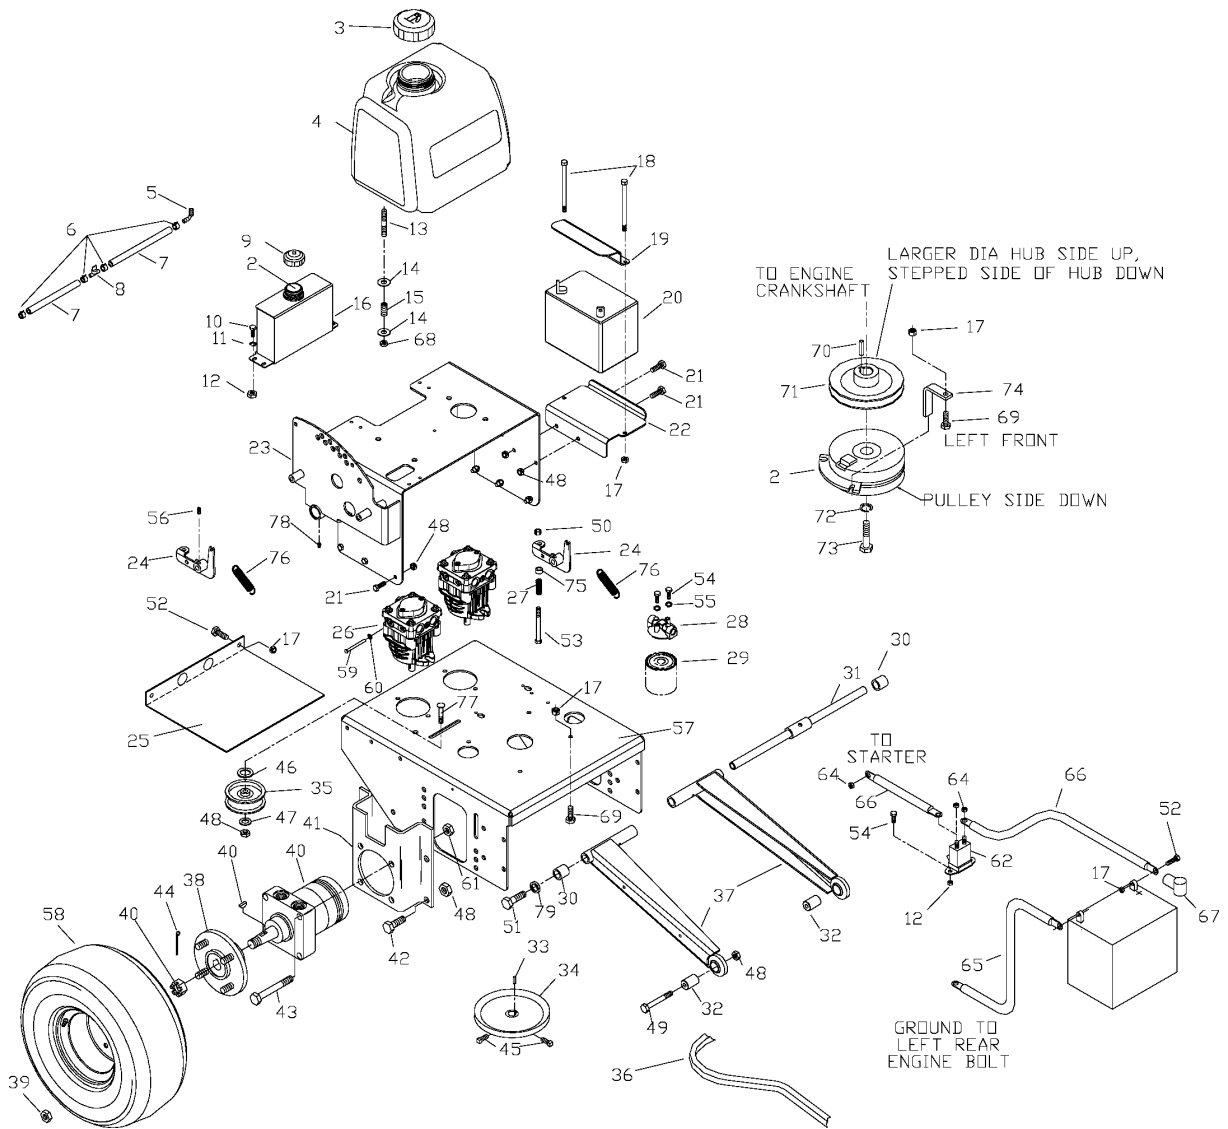

SPARE PARTS LIST

LAWN MOWERS: COMMERCIAL
WALK-BEHINDS

WHF5218ETS, 968999130, 2002-09

Power Unit Assembly

HYDRAULIC FRAME

WHF5218ETS, 968999130, 2002-09

Ref	Part No	Description	Remark	QTY KIT
1	539 10 12-20	CABLE, THROTTLE (17 KAW.)		1
2	539 10 58-04	CLUTCH		1
3	539 10 61-88	TANK CAP - ANTI		1
4	539 10 56-30	FUEL TANK		1
5	539 10 26-50	CONNECTION		1
6	539 91 22-22	CLAMP		4
7	539 93 29-56	GAS LINE 10"		2
8	539 91 63-25	VALVE		1
9	539 10 12-02	COVER		1
10	539 99 05-80	SCREW		5
11	539 99 05-98	WASHER		4
12	539 99 07-61	NUT		6
13	539 10 25-02	STUD		4
14	539 99 06-92	WASHER		8
15	539 10 28-45	SPRING		4
16	539 10 59-85	OIL TANK		1
17	539 99 01-84	NUT		6
18	539 10 58-26	SCREW		2
19	539 10 59-42	BATTERY STRAP		1
20	539 10 24-36	BATTERY		1
21	539 99 01-34	BOLT		8
22	539 10 59-43	BATTERY TRAY		1
23	539 10 55-90	TANK SUPPORT		1
24	539 10 59-13	PUMP ARM WELDMENT		2
25	539 10 45-47	BRACKET		1
26	539 10 45-29	PUMP		2
27	539 10 12-24	SPRING		2
28	539 10 11-65	FILTER COVER		1
29	539 10 26-06	FILTER		1
30	539 10 58-06	SPACER		2
31	539 10 64-46	STRUT SHAFT		1
32	539 10 56-41	FRONT SPACER		2
33	539 10 11-77	KEY		2
34	539 10 22-28	PULLEY		2
35	539 91 90-78	PULLEY		1
36	539 10 12-28	BELT		1
37	539 10 55-77	STRUT WELDMENT		2
38	539 10 11-09	HUB		2
39	539 10 11-73	NUT		8
40	539 10 35-27	WHEEL MOTOR		2
539103664	539 10 36-64	SEAL KIT - GEN I		1
41	539 10 64-91	MOTOR MOUNT		2
42	539 99 06-22	SCREW		8
43	539 10 13-32	SCREW		8
44	539 99 02-97	SPLIT PIN		2
45	539 10 27-17	SCREW		4
46	539 99 05-50	WASHER		2
47	539 99 05-17	WASHER		1
48	539 99 05-46	NUT		14
49	539 99 06-29	SCREW		2
50	539 97 69-79	NUT		2
51	539 99 06-46	HHCS 1/2-13 X 1		2
52	539 97 69-34	SCREW		4
53	539 10 64-92	HEX SCREW 3/8-20 X 2.75		2
54	539 99 00-72	SCREW		4
55	539 99 00-52	WASHER		2
56	539 10 50-79	SCREW		2
57	539 10 65-72	REAR DECK		1
58	539 10 58-05	TIRE/WHEEL ASSY		2
539105535	539 10 55-35	TIRE/WHEEL ASSY		1
539912234	539 91 22-34	VALVE		1
539104628	539 10 46-28	WHEEL		1
59	539 10 22-23	CLEVIS PIN		2
60	539 10 22-34	NUT		2