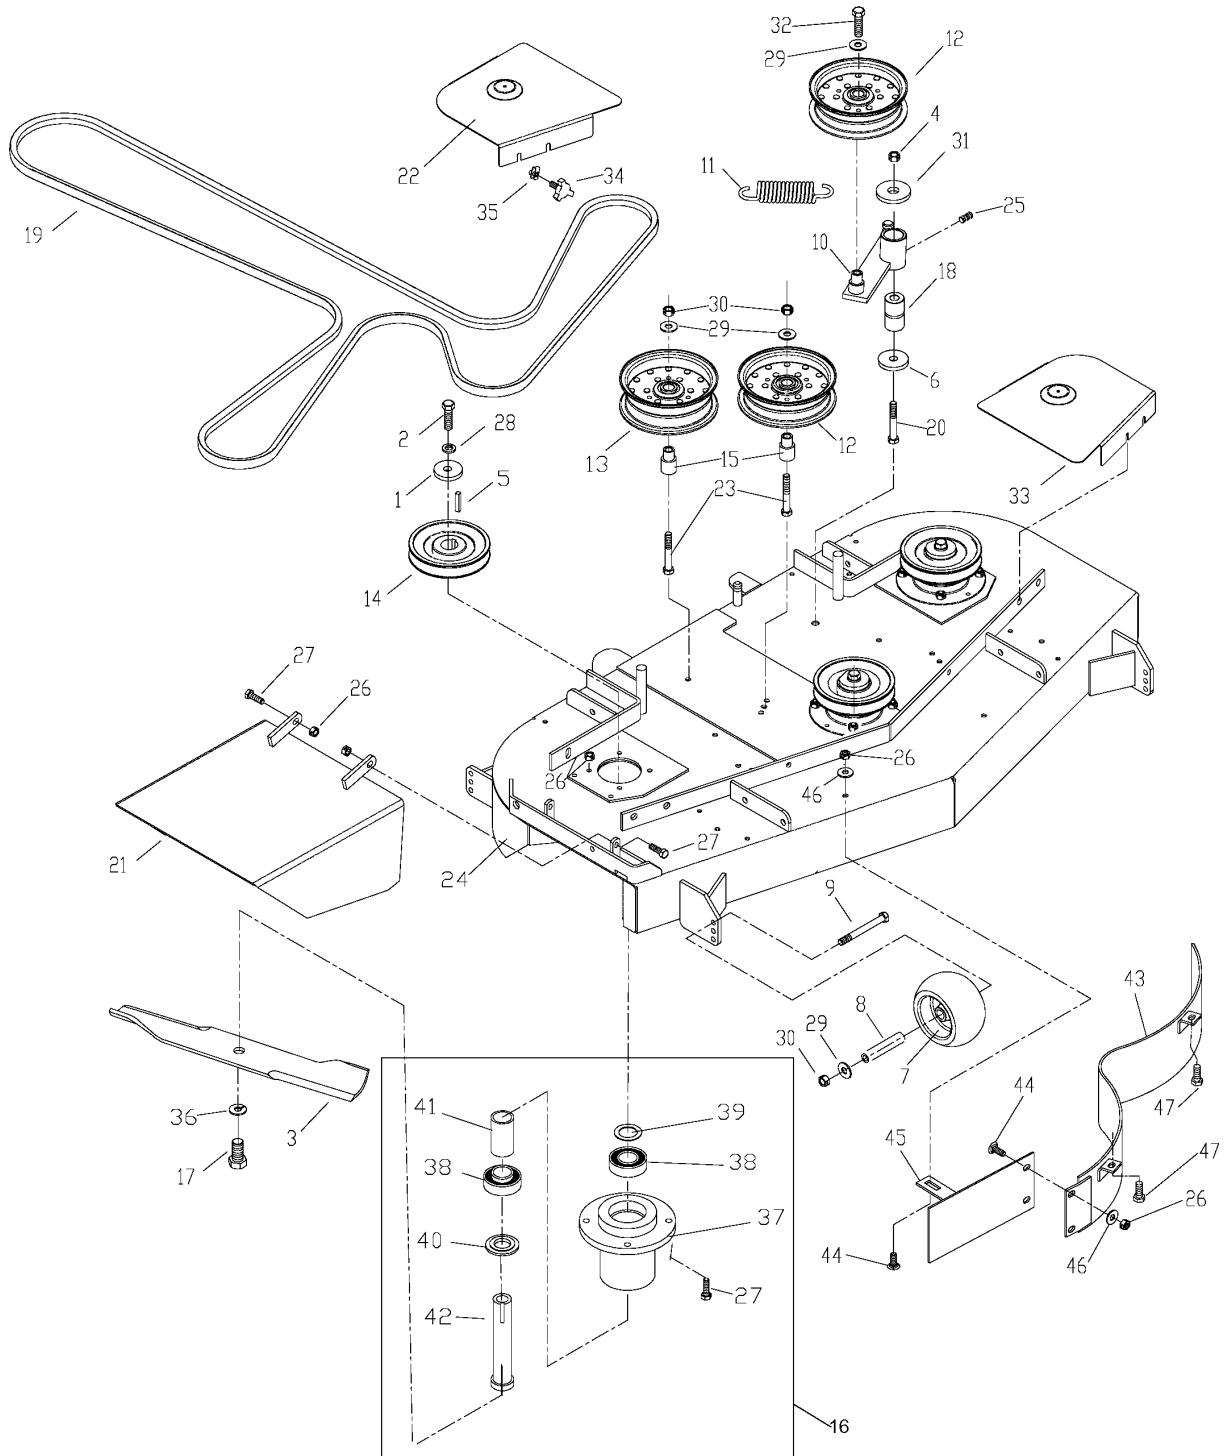

52" Front Deck Assembly

Ref	Part No	Description	Remark	QTY KIT
1	539 10 65-04	WASHER		3
2	539 10 01-41	SCREW		3
3	539 10 03-41	BLADE		3
4	539 10 13-31	NUT		1
5	539 10 19-95	KEY		3
6	539 10 22-43	WASHER		1
7	539 10 26-43	WHEEL		2
8	539 10 26-98	BUSHING		2
9	539 10 27-54	SCREW		2
10	539 10 32-30	LEVER		1
11	539 10 51-92	SPRING		1
12	539 10 32-57	PULLEY		2
13	539 10 32-58	PULLEY		1
14	539 10 44-21	PULLEY		3
15	539 10 32-95	BUSHING		2
16	539 10 44-03	ADAPTER		3
17	539 10 32-99	SCREW		3
18	539 10 34-27	BUSHING		1
19	539 10 56-43	BELT		1
20	539 10 34-33	SCREW		1
21	539 10 73-12	GUARD		1
22	539 10 64-48	SHIELD		2
23	539 99 06-37	SCREW		2
24	539 10 65-82	DECAL		1
25	539 97 69-98	NIPPLE		1
26	539 99 01-84	NUT		19
27	539 99 02-09	SCREW		14
28	539 99 02-47	WASHER		3
29	539 99 05-17	WASHER		5
30	539 99 05-46	NUT		5
31	539 99 05-50	WASHER		1
32	539 99 05-82	SCREW		1
33	539 10 64-49	BELT SHIELD		1
34	539 10 44-11	KNOB		6
35	539 10 47-63	CLIP		6
36	539 99 03-33	WASHER		3
37	539 10 48-52	BEARING HOUSING		3
38	539 10 26-77	BEARING		6
39	539 10 22-44	BUSHING		1
40	539 10 72-72	SPACER		3
41	539 10 26-76	SPACER		3
42	539 10 44-02	SPINDLE		3
43	539 10 54-57	BAFFLE		1
44	539 99 07-99	BOLT		3
45	539 10 54-53	PLATE		1
46	539 99 06-92	WASHER		5
47	539 97 69-34	SCREW		2