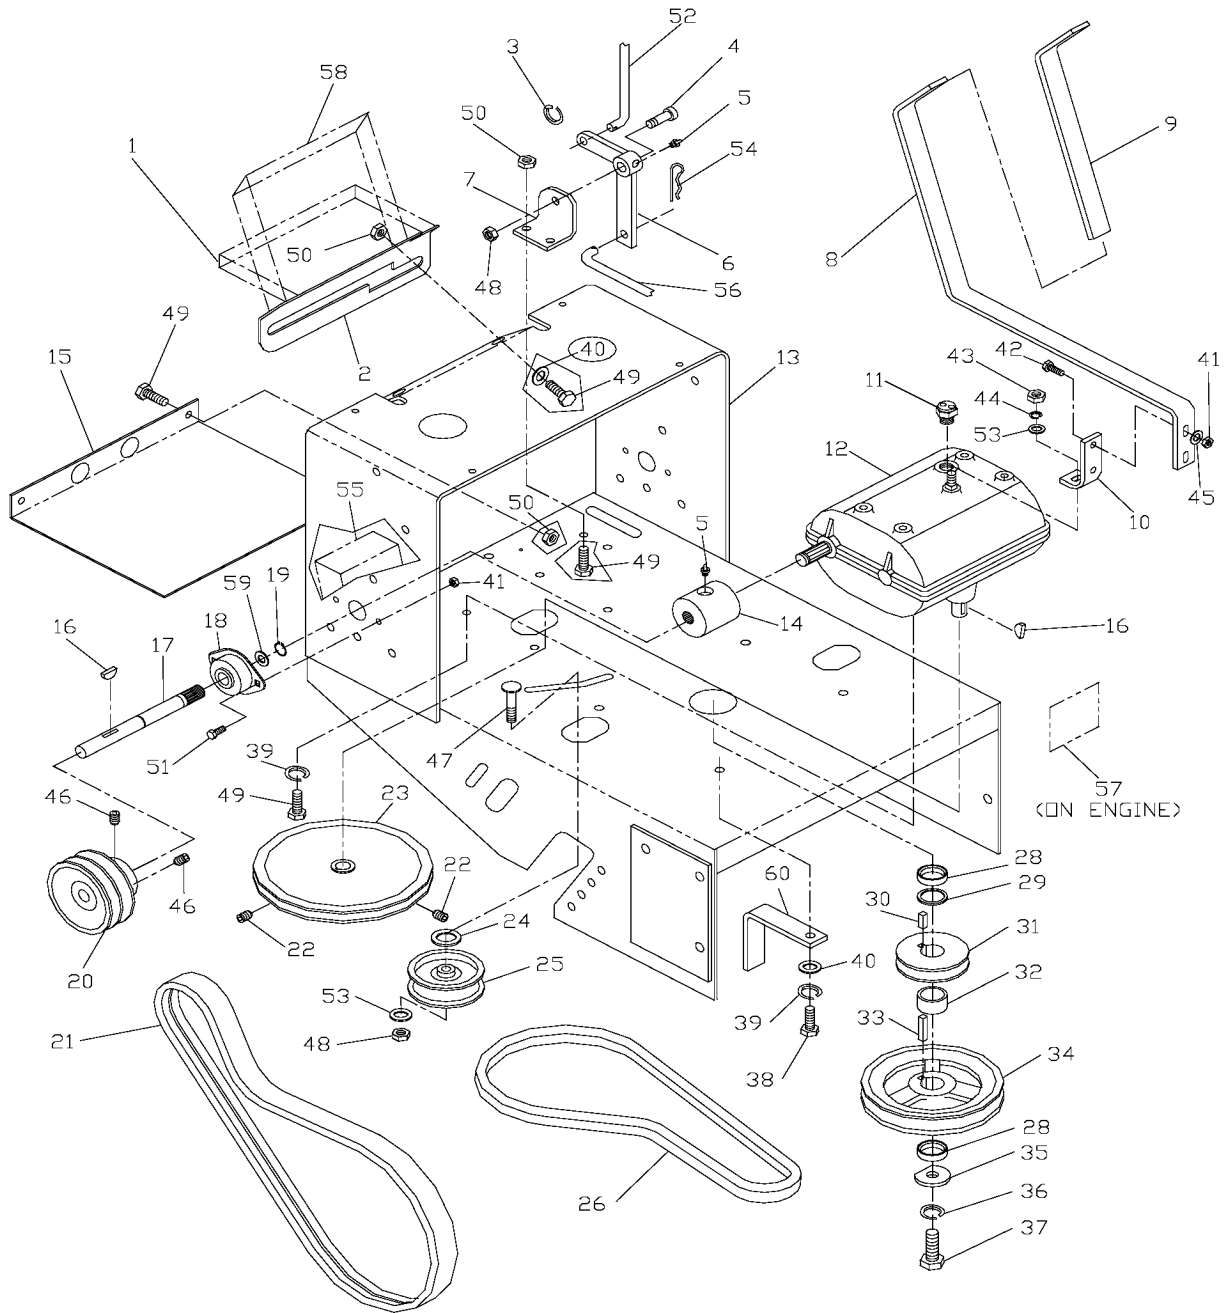

TRANSMISSION & SHIFTER GROUP

32", 36", & 48" MODELS

TRANSMISSION

W4814A, 968999104, 2001-09

Ref	Part No	Description	Remark	QTY KIT
1	539 10 02-77	DECAL		1
2	539 10 19-60	SHIFTER PLATE		1
3	539 91 64-59	RETAINER		1
4	539 10 01-50	SB 12C X 34		1
5	539 97 69-98	NIPPLE		3
6	539 10 00-66	BELLCRANK		1
7	539 10 46-48	BRACKET		1
8	539 10 19-61	SHIFTER ARM		1
9	539 10 19-65	SHIFTER GRIP		1
10	539 10 21-65	SHIFTER BRACKET		1
11	539 10 01-48	SWITCH, TRANS		1
12	539 10 21-62	TRANSMISSION		1
13	539 10 47-24	DECAL		1
14	539 10 21-64	COUPLING		2
15	539 10 45-47	BRACKET		1
16	539 91 02-11	KEY, #9 WOODRUFF		3
17	539 10 21-63	DRIVE SHAFT		2
18	539 10 19-67	BEARING		2
19	539 10 19-71	RETAINER RING		2
20	539 10 19-54	PULLEY		2
539102154	539 10 21-54	DRIVE PULLEY (32)		2
21	539 10 19-56	BELT, DRIVE (36 & 48)		2
539102149	539 10 21-49	BELT		2
22	539 10 19-88	SETSCREW, 1/4-20 NYLOC		2
23	539 10 19-64	PULLEY, INPUT		1
24	539 99 05-50	WASHER		1
25	539 91 90-78	PULLEY		1
26	539 10 19-57	BELT		1
27	539 10 20-36	BELT GUIDE		1
28	539 92 19-60	SPACER		2
29	539 10 20-50	BUSHING		1
30	539 10 57-18	SQUARE KEY - 1/4 X .5		1
31	539 91 91-48	PULLEY		1
32	539 10 17-20	SPACER		1
33	539 10 19-95	KEY		1
34	539 10 18-34	PULLEY, ENGINE		1
35	539 10 65-04	WASHER		1
36	539 99 02-47	WASHER		1
37	539 10 01-42	HCS M10-1.5X35MM		1
539100141	539 10 01-41	SCREW		1
38	539 97 76-92	BOLT		4
539100567	539 10 05-67	HCS M8-1.25X30MM GD8.8 ZD		4
39	539 99 01-87	WASHER		8
40	539 99 06-92	WASHER		6
41	539 99 07-61	NUT		6
42	539 97 77-61	SCREW		2
43	539 99 01-55	NUT		1
44	539 99 01-18	WASHER		1
45	539 99 05-98	WASHER		2
46	539 97 69-56	SCREW		4
47	539 10 01-45	RHSNB 3/8C X 2		1
48	539 99 05-46	NUT		2
49	539 97 69-34	SCREW		10
50	539 99 01-84	NUT		6
51	539 99 00-72	SCREW		4
52	539 10 19-72	BLADE ROD		1
53	539 99 05-17	WASHER		2
54	539 97 69-89	SPLIT PIN		1
55	539 10 03-61	DECAL		1
56	539 10 20-31	BLADE ROD 48"		1
539102048	539 10 20-48	BLADE ROD 36"		1
57	539 10 01-28	DECAL		1
58	539 10 20-47	DECAL		1
59	539 99 10-43	BUSHING		2
60	539 10 34-62	BELT GUIDE		2
61	539 10 34-63	BELT GUIDE		1