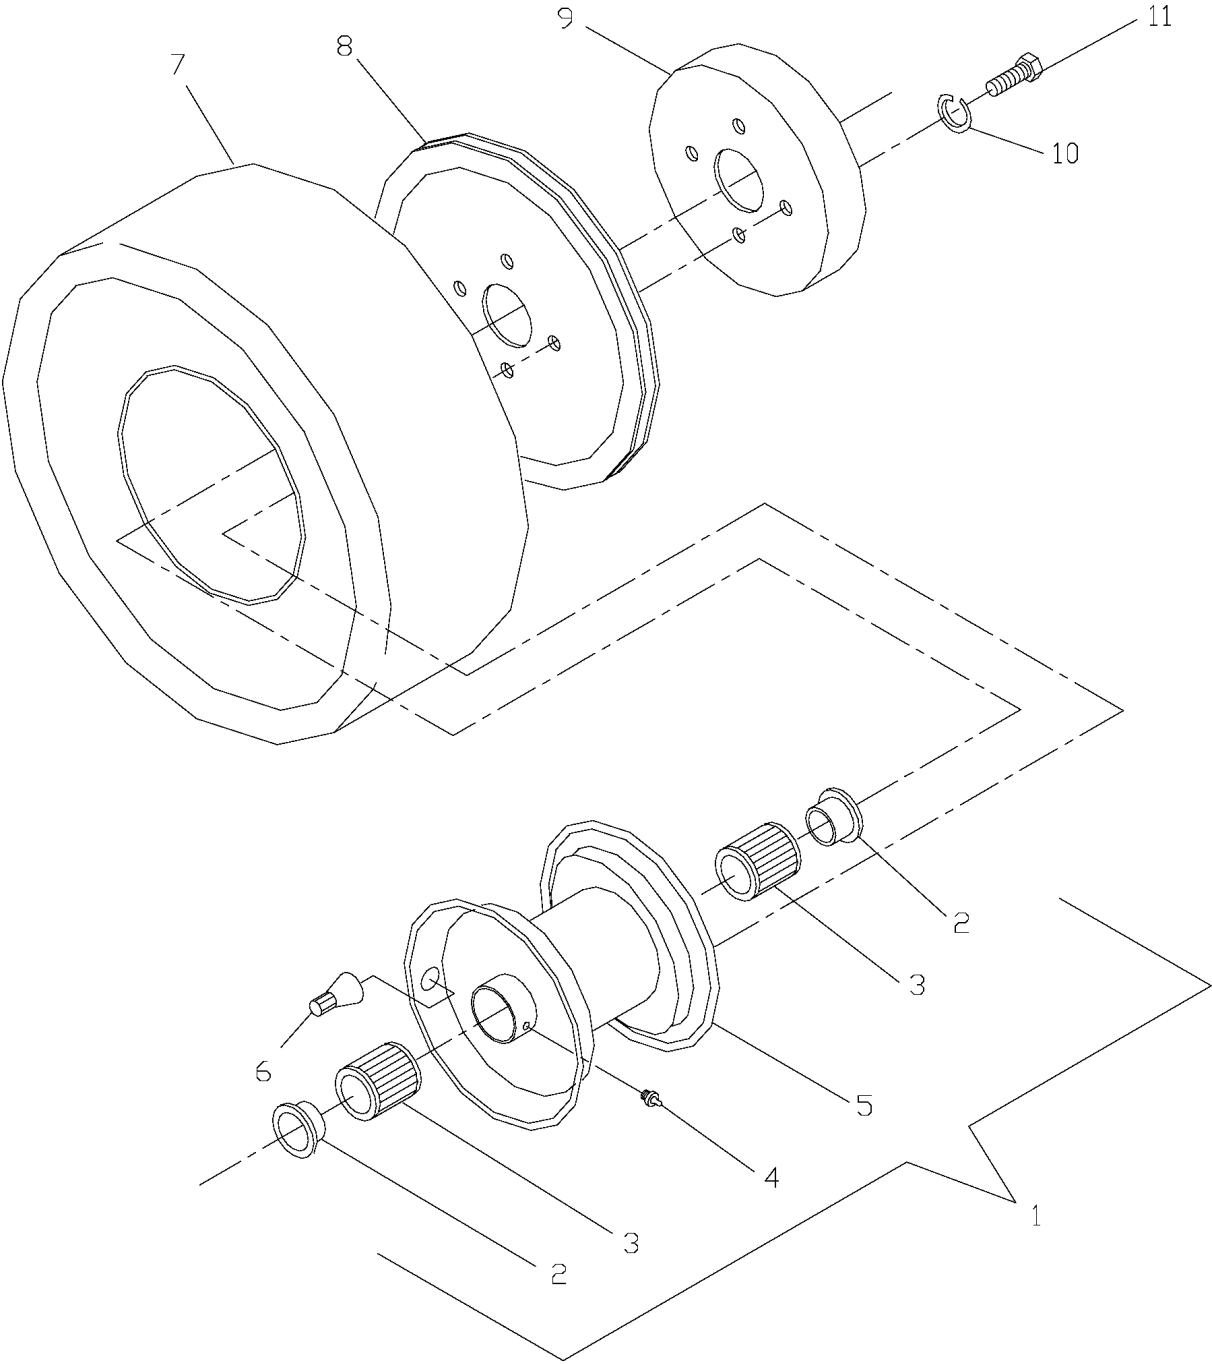

TRACTION WHEEL ASSEMBLY 32" MODELS

WHEELS & TIRES

W4814A, 968999104, 2001-09

Ref	Part No	Description	Remark	QTY KIT
1	539 10 47-14	WHEEL ASM		1
2	539 10 03-95	END CAP		2
3	539 10 03-93	ROLLER BEARING (LONG)		2
4	539 97 69-98	NIPPLE		1
5	539 10 47-16	RIM		1
6	539 91 22-34	VALVE		1
7	539 97 72-22	TIRE		1
8	539 97 65-22	PULLEY		1
9	539 10 19-46	BRAKE DRUM		1
10	539 99 01-18	WASHER		4
11	539 97 77-48	BOLT		4