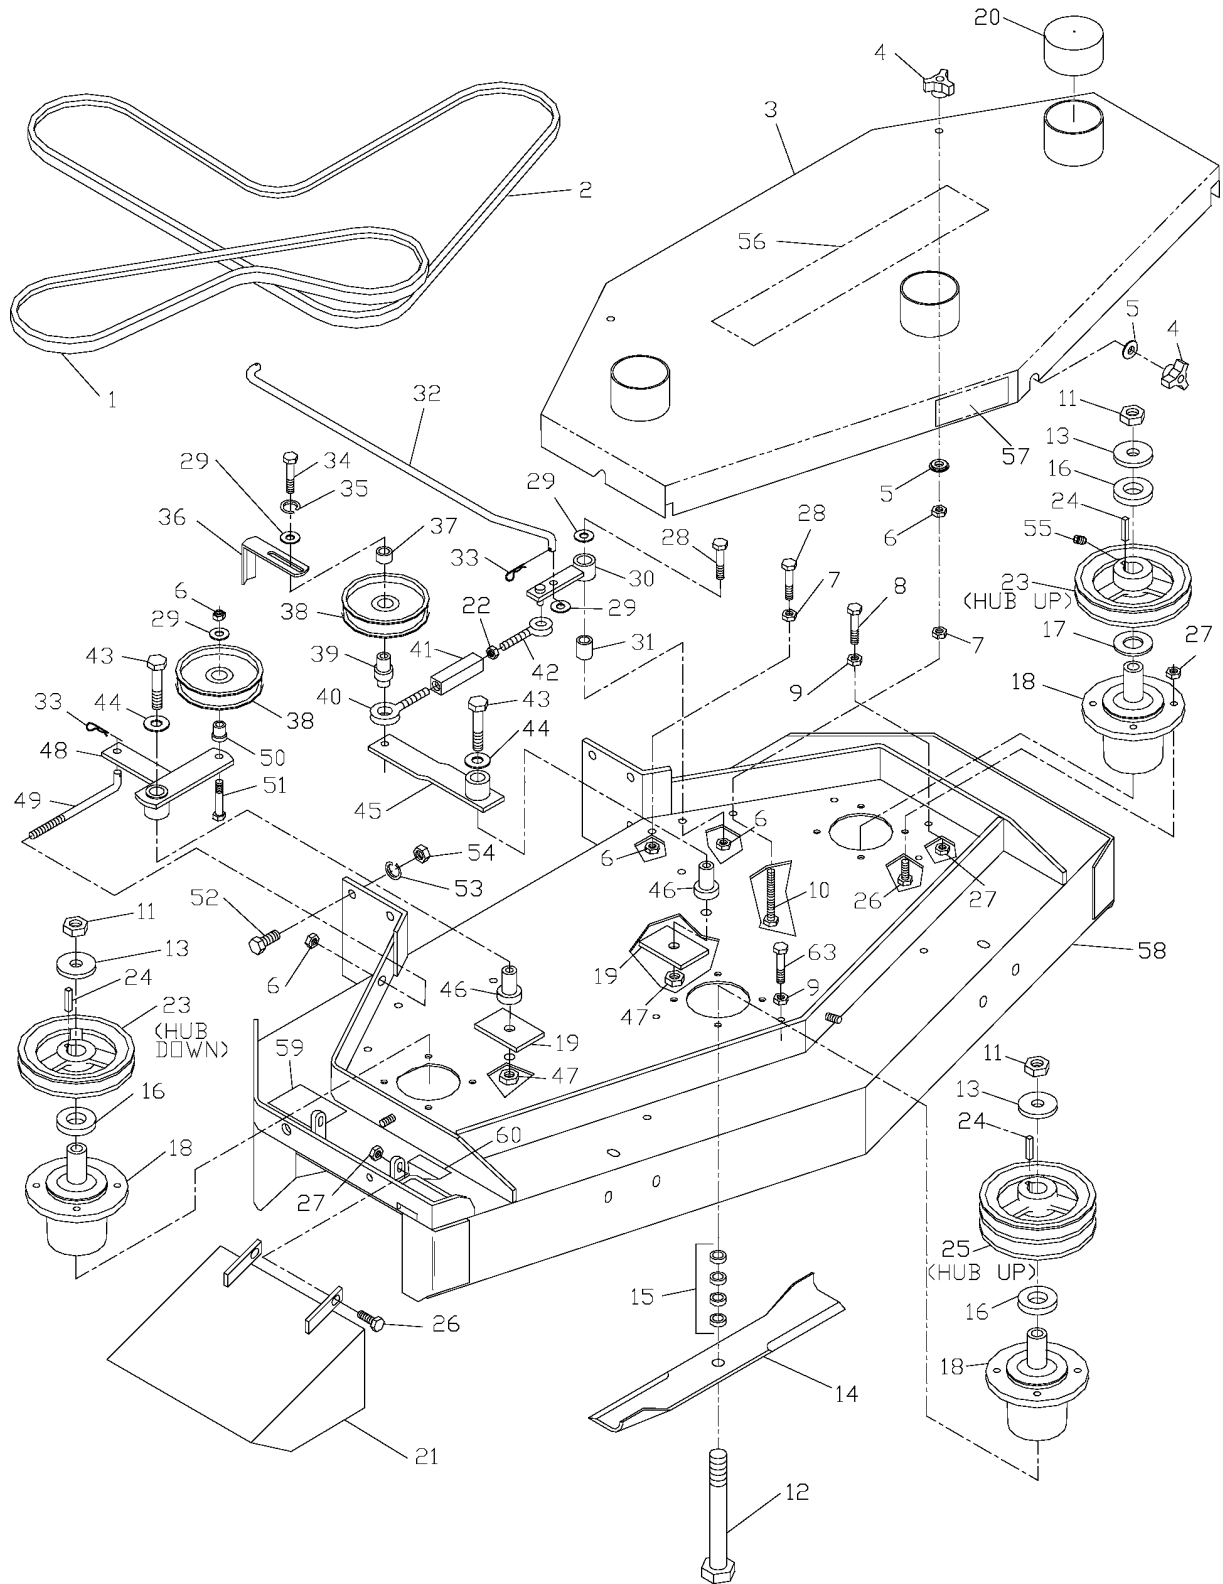

48" FRONT DECK

48"/122CM CUTTING DECK

W4814A, 968999104, 2001-09

Ref	Part No	Description	Remark	QTY KIT
1	539 10 00-24	BELT		1
2	539 10 19-58	BELT		1
3	539 10 45-62	BELT SHIELD 48"		1
4	539 10 20-70	KNOB, THREE PRONG		5
5	539 10 20-56	WASHER		5
6	539 99 05-46	NUT		6
7	539 99 06-13	NUT		6
8	539 99 05-53	HCS 5/16 X 3		4
9	539 99 05-85	NUT		7
10	539 10 23-34	TAPBOLT 3/8C X 4 1/2		2
11	539 97 69-80	NUT 5/8F HEX		3
12	539 10 23-32	HCS 5/8F X 8 1/2		2
539101100	539 10 11-00	HCS 5/8F X 9		1
13	539 10 22-43	WASHER		3
14	539 10 03-40	BLADE		3
15	539 97 64-36	SPACER		12
16	539 10 22-45	SPACER		3
17	539 10 26-75	BUSHING		1
18	539 10 24-40	SERVICE KIT		3
19	539 10 22-36	PLATE		2
20	539 10 23-20	TUBE CAP		3
21	539 10 45-46	DEFLECTOR CHUTE		1
22	539 99 01-96	NUT		1
23	539 97 63-98	PULLEY W/SETSCREWS		2
24	539 10 19-95	KEY		3
25	539 10 18-19	PULLEY, DOUBLE W/SETS		1
26	539 99 02-09	SCREW		14
27	539 99 01-84	NUT		21
28	539 99 06-29	SCREW		2
29	539 99 05-17	WASHER		4
30	539 10 19-79	ENGAGEMENT ARM		1
31	539 10 18-36	BUSHING, SLEEVE		1
32	539 10 20-31	BLADE ROD 48"		1
33	539 97 69-88	PIN RETAINING SCREW		2
34	539 99 06-37	SCREW		1
35	539 99 01-18	WASHER		1
36	539 10 00-75	SNUBBER		1
37	539 10 26-56	SPACER		1
38	539 97 66-88	PULLEY		2
39	539 10 19-80	EYEBOLT PIVOT		1
40	539 10 19-81	EYEBOLT, LH		1
41	539 10 19-83	TURNBUCKLE		1
42	539 10 19-82	BOLT		1
43	539 10 13-32	SCREW		2
44	539 99 05-50	WASHER		3
45	539 10 19-78	ARM WELDMENT		1
46	539 10 12-31	SPINDLE		2
47	539 10 13-31	NUT		2
48	539 10 22-37	IDLER ARM, AUX.		1
49	539 10 23-37	TENSION ROD		1
50	539 97 66-95	BUSHING		1
51	539 99 07-30	SCREW		1
52	539 10 11-75	SCREW		6
53	539 99 02-47	WASHER		6
54	539 99 04-49	NUT 7/16C HEX		6
55	539 97 69-56	SCREW		6
56	539 10 47-90	DECAL		1
57	539 10 50-71	DECAL		1
58	539 10 45-64	DECAL		1
59	539 10 03-44	DECAL		1
60	539 91 30-10	DECAL		1
63	539 10 23-35	BOLT		3