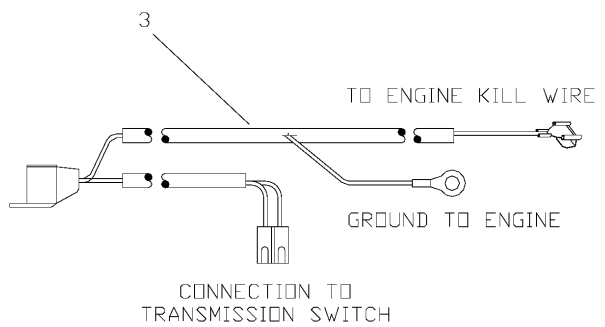

GROUND HARNESS KOHLER