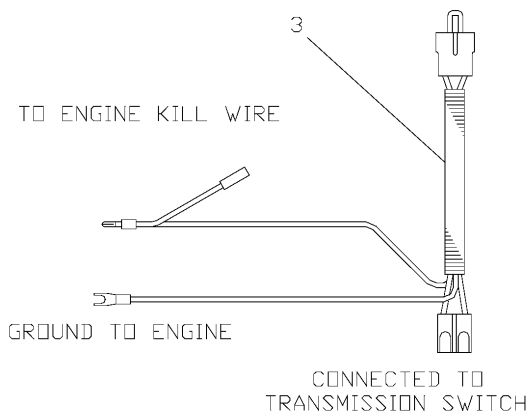

GROUND HARNESS KAWASAKI