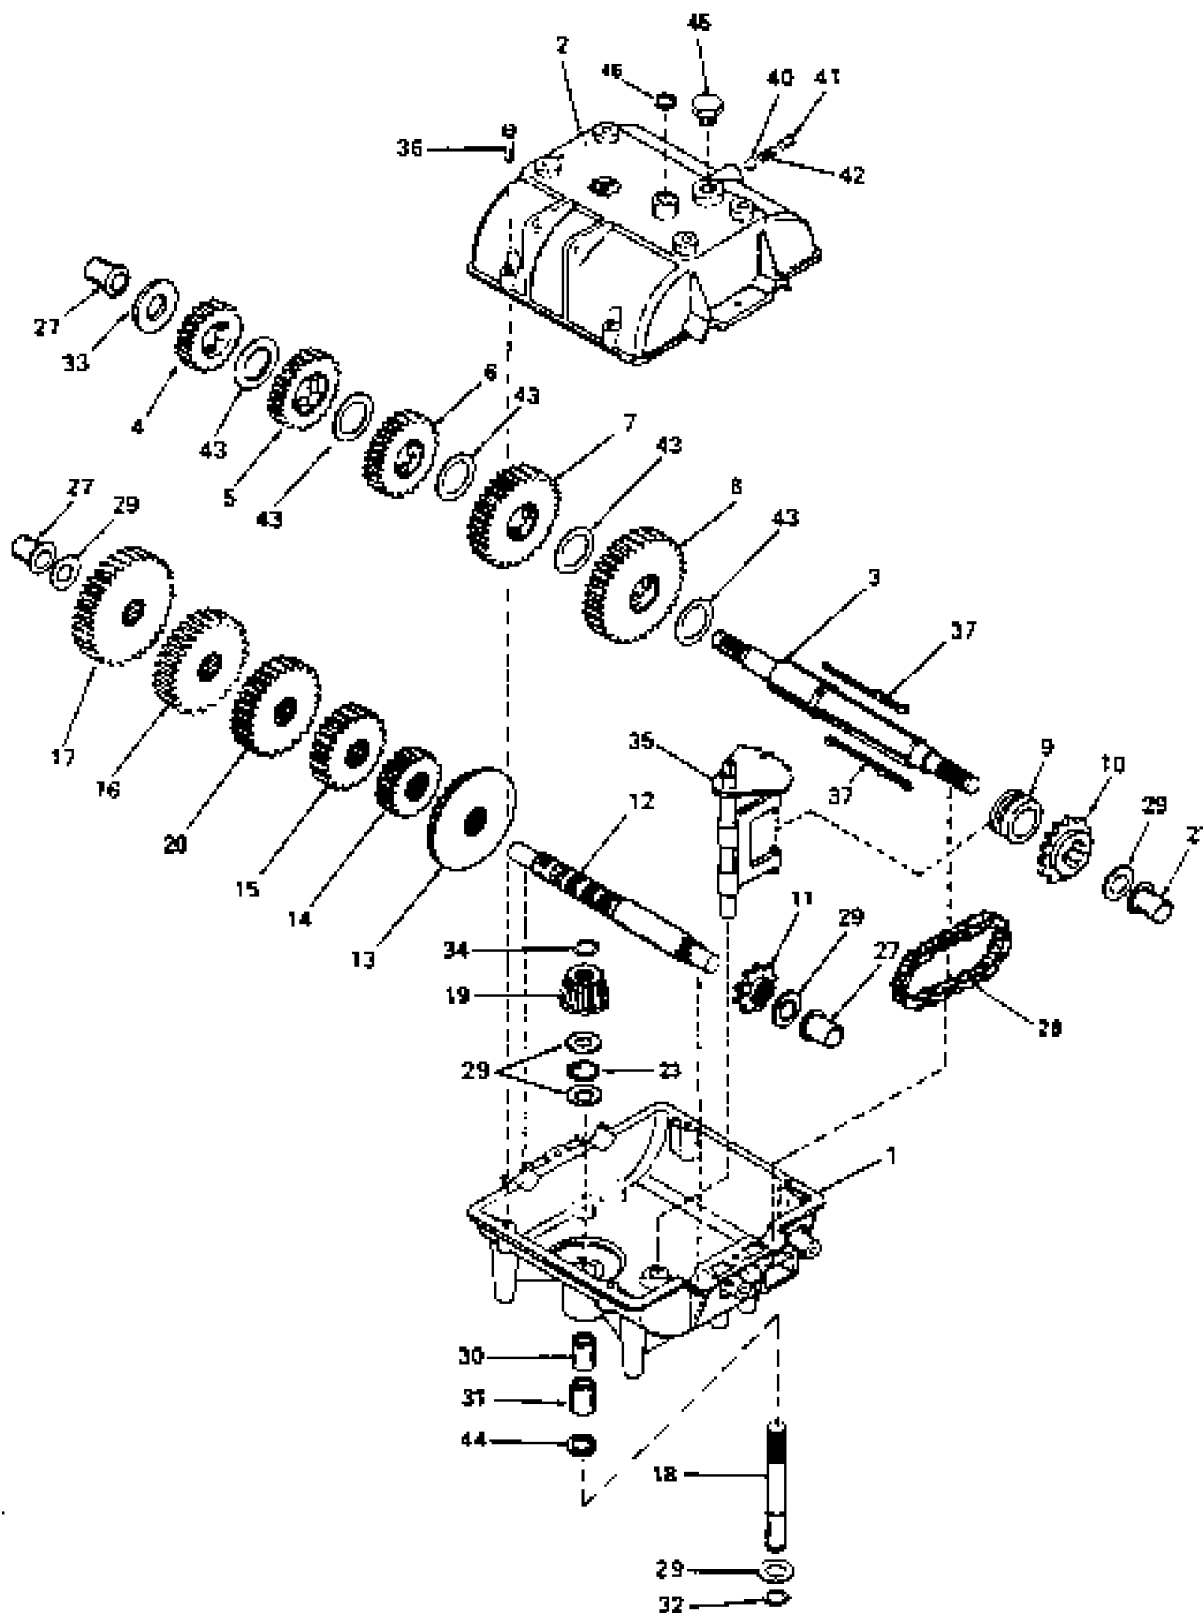

TRANSMISSION

TRANSMISSION

W4814A, 968999104, 2001-09

Ref	Part No	Description	Remark	QTY KIT
1	539 10 20-75	TRANSMISSION CASE		1
2	539 10 03-71	TRANSMISSION COVER		1
3	539 10 21-79	OUTPUT & BRAKE SHAFT		1
4	539 10 20-77	SPUR GEAR (27 TEETH)		1
5	539 10 03-77	SPUR GEAR (30 TEETH)		1
6	539 10 20-78	SPUR GEAR (32 TEETH)		1
7	539 10 03-76	SPUR GEAR (35 TEETH)		1
8	539 10 20-79	SPUR GEAR (37 TEETH)		1
9	539 97 75-61	SHIFT COLLAR		1
10	539 97 75-62	SPROCKET (18 TEECH)		1
11	539 97 75-63	SPROCKET (9 TEECH)		1
12	539 97 75-64	COUNTERSHAFT		1
13	539 97 75-65	GEAR, BEVEL (42 TEETH)		1
14	539 10 20-80	SPUR GEAR (12 TEETH)		1
15	539 10 20-81	SPUR GEAR (15 TEETH)		1
16	539 10 03-82	SPUR GEAR (20 TEETH)		1
17	539 10 20-82	SPUR GEAR (23 TEETH)		1
18	539 97 75-71	INPUT SHAFT		1
19	539 10 03-72	INPUT BEVEL PINION		1
20	539 10 20-83	SPUR GEAR (18 TEETH)		1
23	539 10 03-74	THRUST BEARING		1
27	539 97 75-73	BUSHING		4
28	539 97 75-74	CHAIN, ROLLER #41 24 LINK		1
29	539 97 75-75	THRUST WASHER		6
30	539 97 75-92	NEEDLE BEARING		1
31	539 97 75-76	NEEDLE BEARING		1
32	539 97 75-77	RETAINER RING		1
33	539 10 20-84	WASHER, THRUST		1
34	539 97 75-79	RETAINING RING		1
35	539 10 21-80	SHIFT ROD & FORK		1
36	539 97 75-81	W FLANGED HEX HD THREADFOR		6
37	977582			4
40	977583			1
41	977584			1
42	977585			1
43	977586			5
44	977587			1
45	100148			1
46	100388			1
47	102162			1