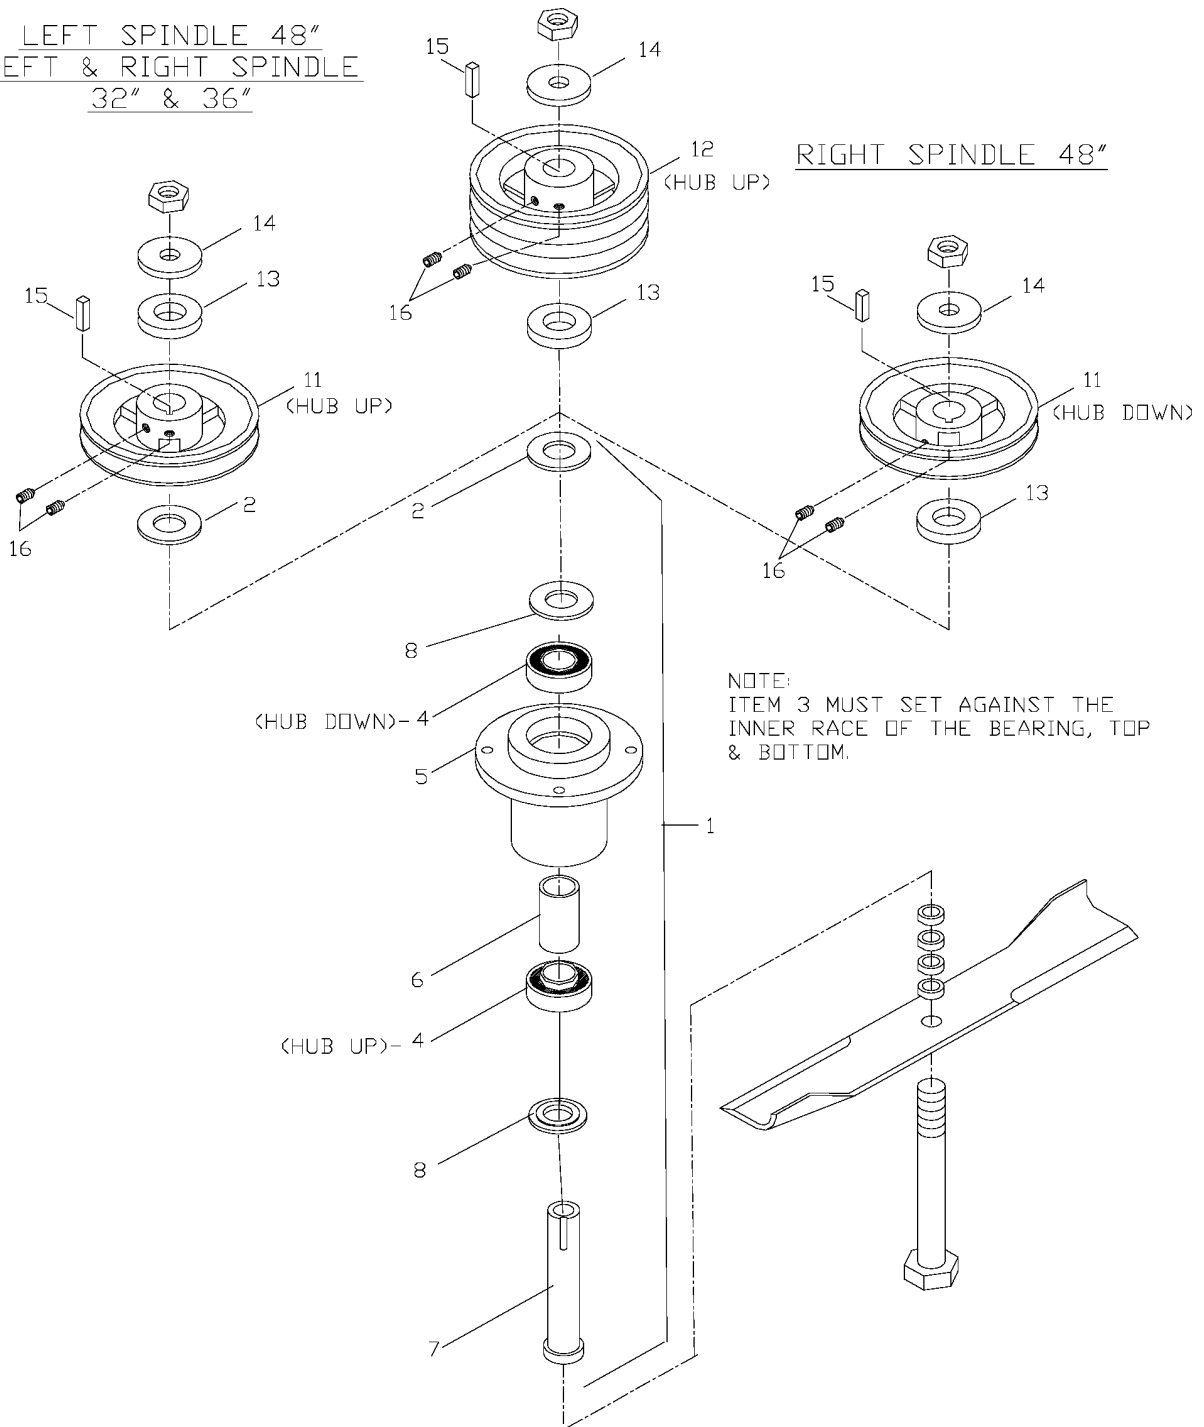

CUTTER HOUSING ASSEMBLY

CENTER SPINDLE 48"

LEFT SPINDLE 48"
LEFT & RIGHT SPINDLE
32" & 36"

RIGHT SPINDLE 48"

NOTE:
ITEM 3 MUST SET AGAINST THE
INNER RACE OF THE BEARING, TOP
& BOTTOM.

HOUSING

W4814A, 968999104, 2001-09

Ref	Part No	Description	Remark	QTY KIT
1	539 10 24-40	SERVICE KIT		1
2	539 10 26-75	BUSHING		3
3	539 10 22-44	BUSHING		2
4	539 10 26-77	BEARING		2
5	539 10 26-73	HOUSING		1
6	539 10 26-76	SPACER		1
7	539 10 26-74	SPINDLE		1
8	539 97 63-98	PULLEY W/SETSCREWS		1
9	539 10 18-19	PULLEY, DOUBLE W/SETS		1
10	539 10 22-45	SPACER		1
11	539 10 22-43	WASHER		1
12	539 10 19-95	KEY		1
13	539 97 69-56	SCREW		2