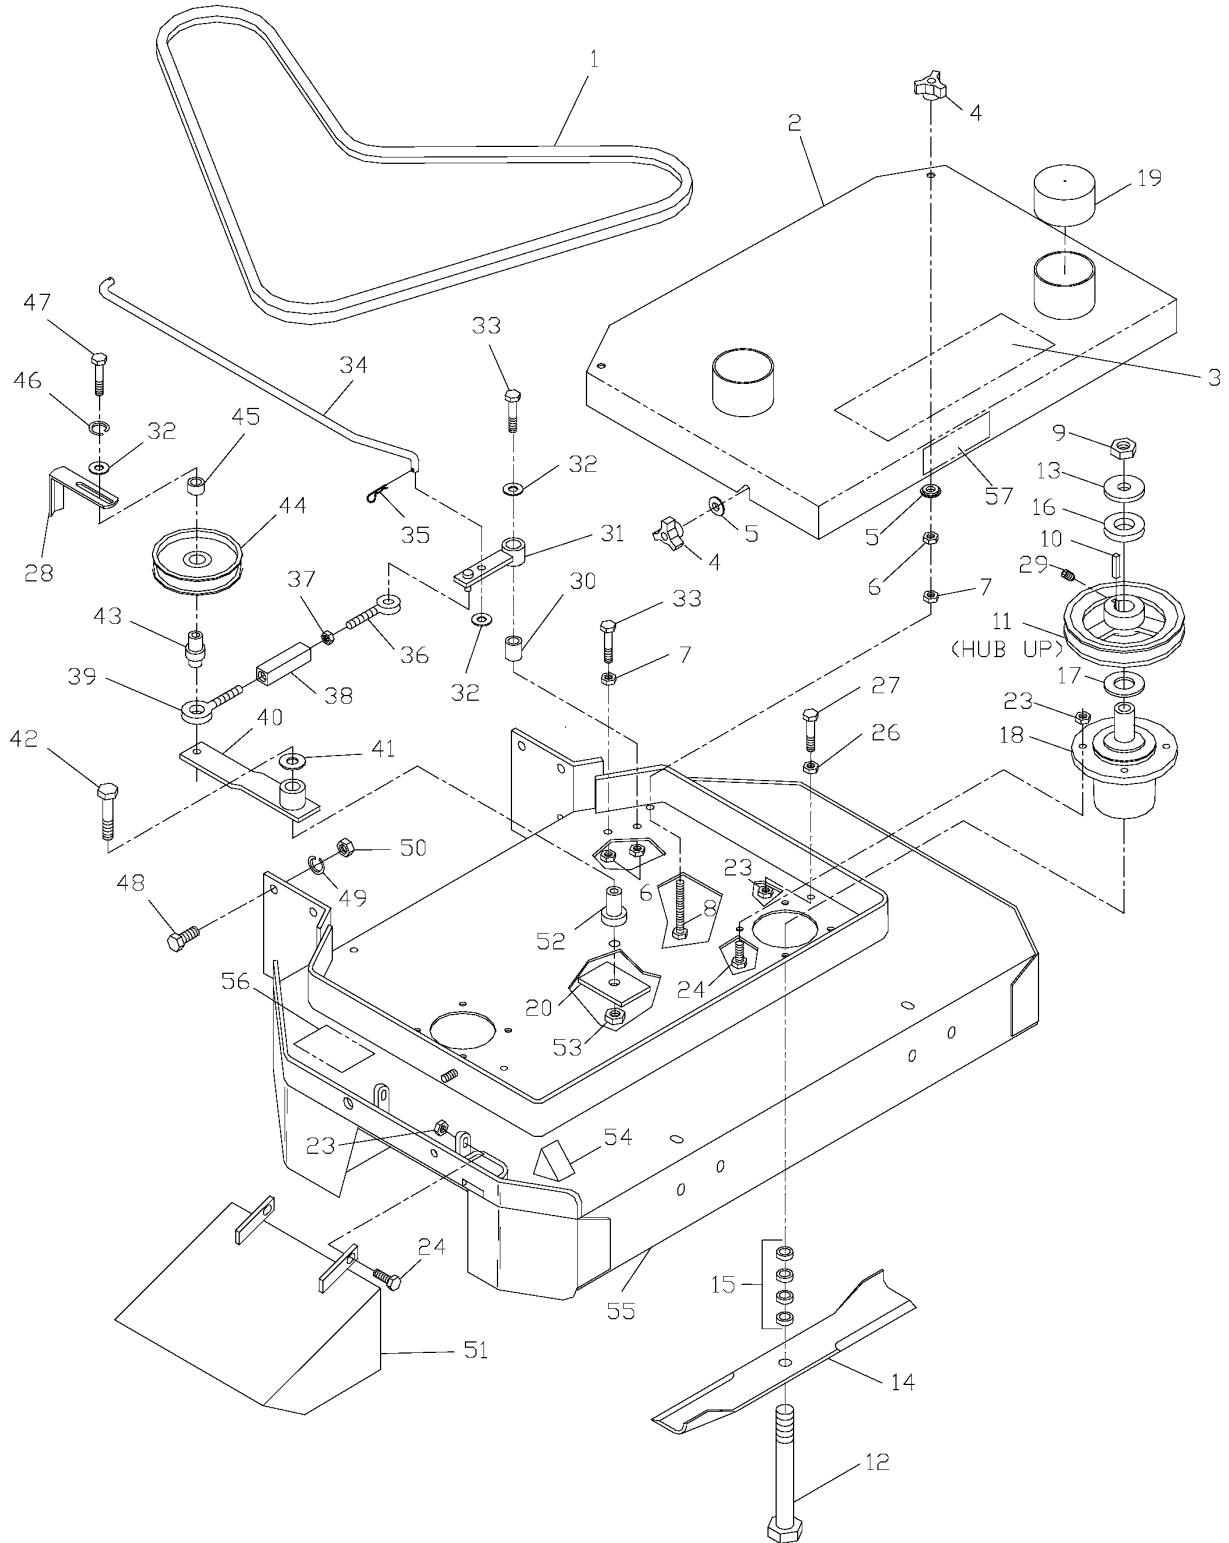

32" & 36" FRONT DECK

MOWER DECK / CUTTING DECK

W4814A, 968999104, 2001-09

Ref	Part No	Description	Remark	QTY KIT
1	539 10 19-59	BELT		1
539102148	539 10 21-48	BELT		1
2	539 10 45-61	36" BELT SHIELD		1
539104650	539 10 46-50	32 BELT SHIELD		1
3	539 10 47-90	DECAL		1
4	539 10 20-70	KNOB, THREE PRONG		4
5	539 10 20-56	WASHER		4
6	539 99 05-46	NUT		4
7	539 99 06-13	NUT		3
8	539 10 23-34	TAPBOLT 3/8C X 4 1/2		2
9	539 97 69-80	NUT 5/8F HEX		2
10	539 10 19-95	KEY		2
11	539 97 63-98	PULLEY W/SETSCREWS		2
12	539 10 23-32	HCS 5/8F X 8 1/2		2
13	539 10 22-43	WASHER		2
14	539 10 03-41	BLADE		2
539100340	539 10 03-40	BLADE		2
15	539 97 64-36	SPACER		8
16	539 10 22-45	SPACER		2
17	539 10 26-75	BUSHING		2
18	539 10 24-40	SERVICE KIT		2
19	539 10 23-20	TUBE CAP		2
20	539 10 22-36	PLATE		1
23	539 99 01-84	NUT		16
24	539 99 02-09	SCREW		10
26	539 99 05-85	NUT		6
27	539 99 05-53	HCS 5/16 X 3		6
28	539 10 00-75	SNUBBER		1
29	539 97 69-56	SCREW		4
30	539 10 18-36	BUSHING, SLEEVE		1
31	539 10 19-79	ENGAGEMENT ARM		1
32	539 99 05-17	WASHER		3
33	539 99 06-29	SCREW		2
34	539 10 20-48	BLADE ROD 36"		1
35	539 97 69-88	PIN RETAINING SCREW		1
36	539 10 19-82	BOLT		1
37	539 99 01-96	NUT		1
38	539 10 19-83	TURNBUCKLE		1
39	539 10 19-81	EYEBOLT, LH		1
40	539 10 19-78	ARM WELDMENT		1
41	539 99 05-50	WASHER		1
42	539 10 13-32	SCREW		1
43	539 10 19-80	EYEBOLT PIVOT		1
44	539 97 66-88	PULLEY		1
45	539 10 26-56	SPACER		1
46	539 99 01-18	WASHER		1
47	539 99 06-37	SCREW		1
48	539 10 11-75	SCREW		6
49	539 99 02-47	WASHER		6
50	539 99 04-49	NUT 7/16C HEX		6
51	539 10 45-46	DEFLECTOR CHUTE		1
52	539 10 12-31	SPINDLE		1
53	539 10 13-31	NUT		1
54	539 91 30-10	DECAL		1
55	539 10 45-63	DECAL		1
539104620	539 10 46-20	DECAL		1
56	539 10 03-44	DECAL		1
57	539 10 50-71	DECAL		1