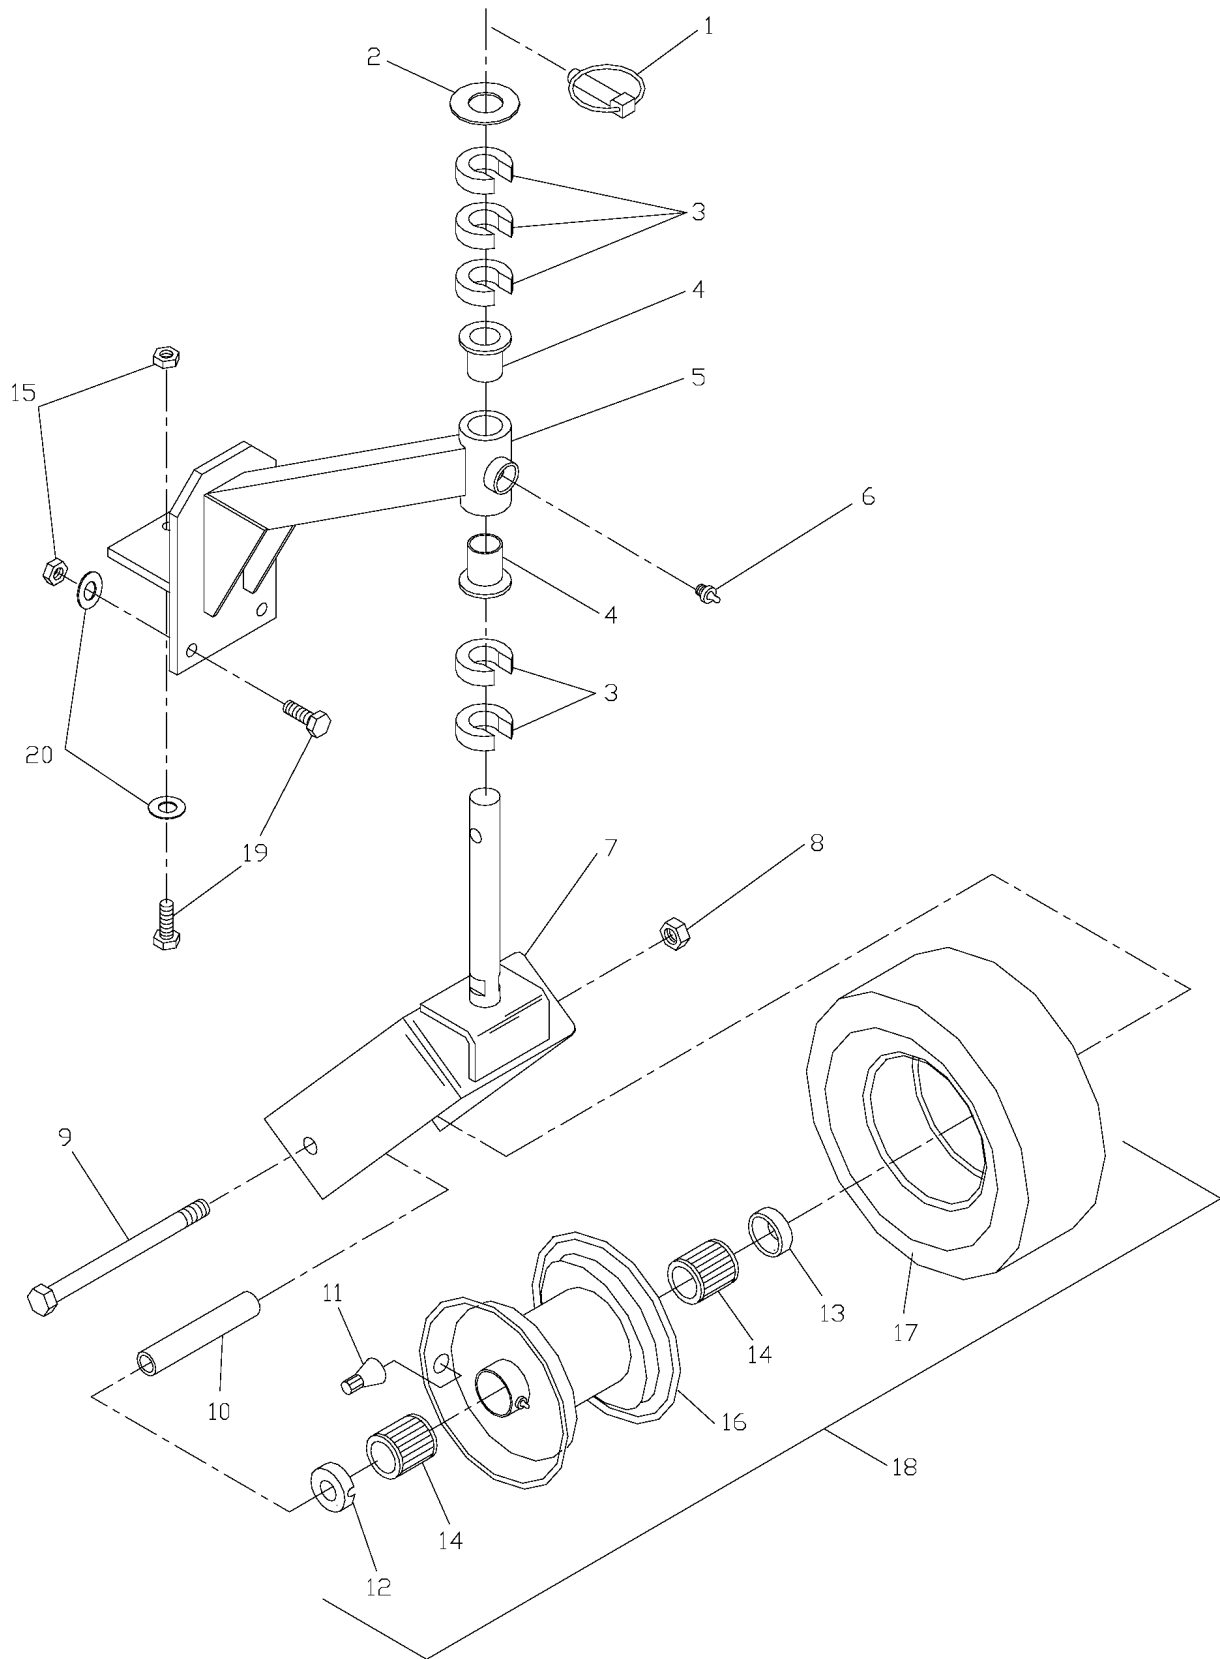

FRONT CASTER

CASTERS

W4814A, 968999104, 2001-09

Ref	Part No	Description	Remark	QTY KIT
1	539 10 18-74	LYNCH PIN 7/16		1
2	539 91 65-61	MACHINE BUSHING		1
3	539 10 18-73	C-SPACER		5
4	539 10 12-32	BUSHING		2
5	539 10 45-55	CASTER ARM W/BUSHING		1
6	539 97 69-97	NIPPLE		1
7	539 10 45-54	CASTER YOKE		1
8	539 10 13-31	NUT		1
9	539 10 19-07	SCREW		1
10	539 10 18-72	SPACER		1
11	539 91 22-34	VALVE		1
12	539 97 73-56	ENDCAP, NOTCHED		1
13	539 92 35-57	ENDCAP		1
14	539 97 73-53	ROLLER BEARING		2
15	539 99 05-46	NUT		3
16	539 10 46-18	RIM		1
17	539 10 19-05	TIRE, 9"		1
18	539 10 45-56	TIRE		1
19	539 99 05-63	SCREW		3
20	539 99 05-17	WASHER		3
21	539 10 45-59	WHEEL CASTER ASM KIT, FRONT		1