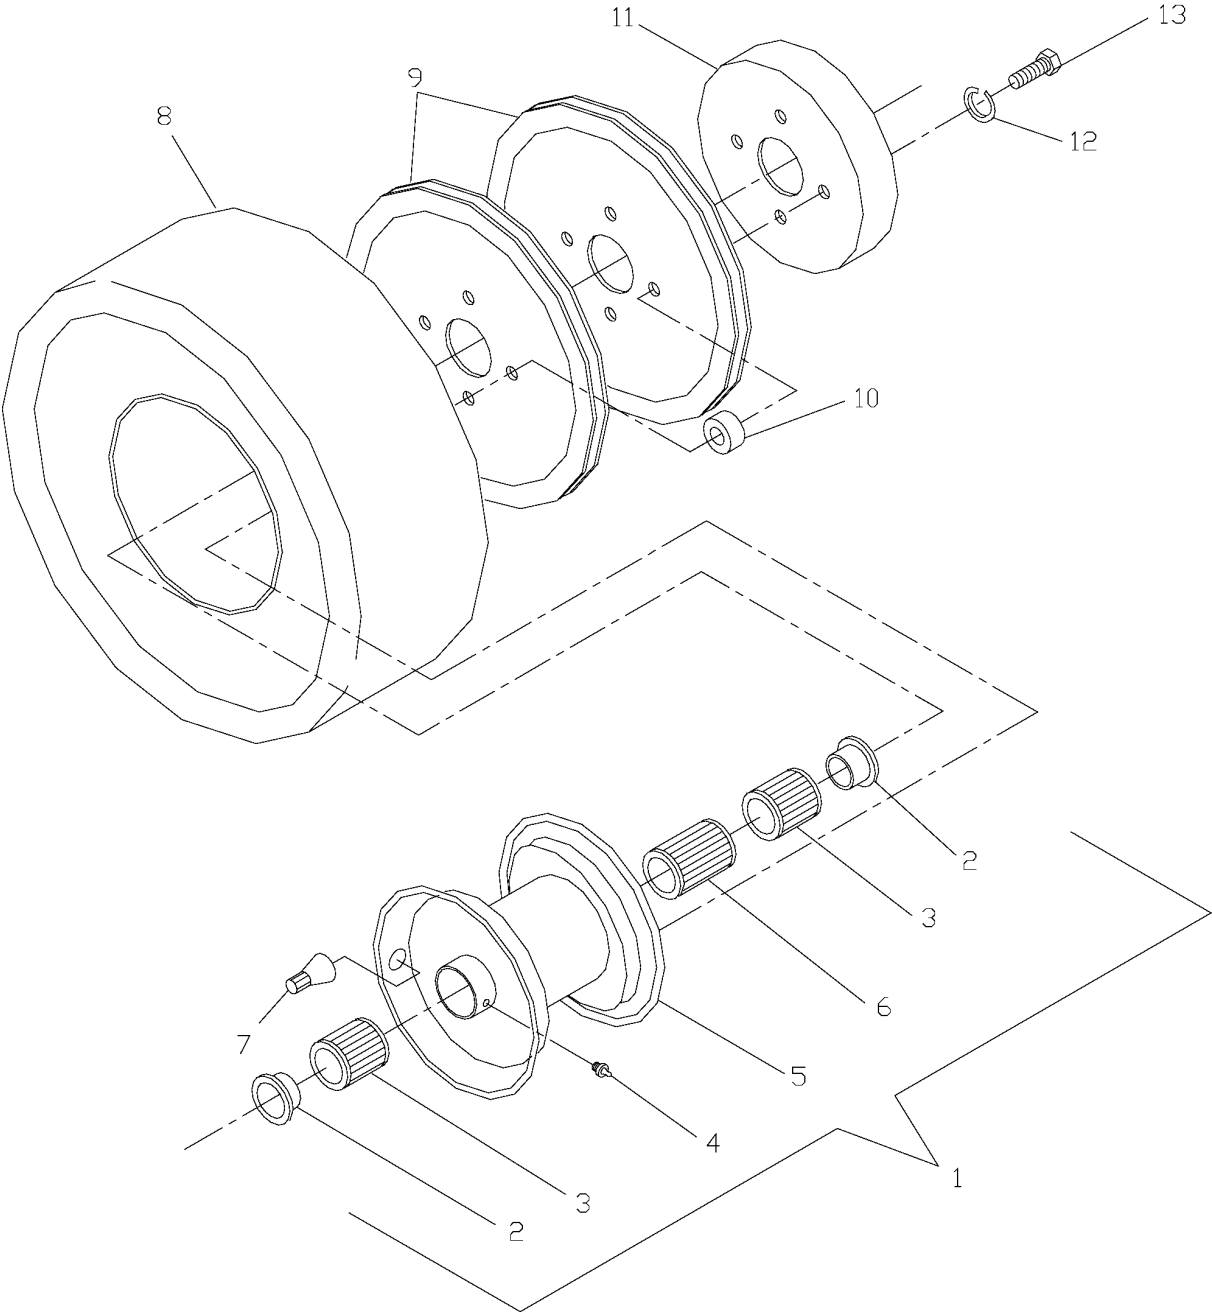

TRACTION WHEEL ASSEMBLY 36" & 48" MODELS

WHEELS & TIRES

W4814A, 968999104, 2001-09

Ref	Part No	Description	Remark	QTY KIT
1	539 10 47-58	WHEEL ASM		1
2	539 10 03-95	END CAP		2
3	539 10 21-61	ROLLER BEARING (SHORT)		2
4	539 97 69-98	NIPPLE		1
5	539 10 47-59	RIM		1
6	539 10 03-93	ROLLER BEARING (LONG)		1
7	539 91 22-34	VALVE		1
8	539 92 37-88	TIRE		1
9	539 93 84-73	PULLEY		2
10	539 92 35-15	SPACER		4
11	539 10 19-46	BRAKE DRUM		1
12	539 99 01-18	WASHER		4
13	539 99 01-64	HCS 3/8F X 1 1/2		4