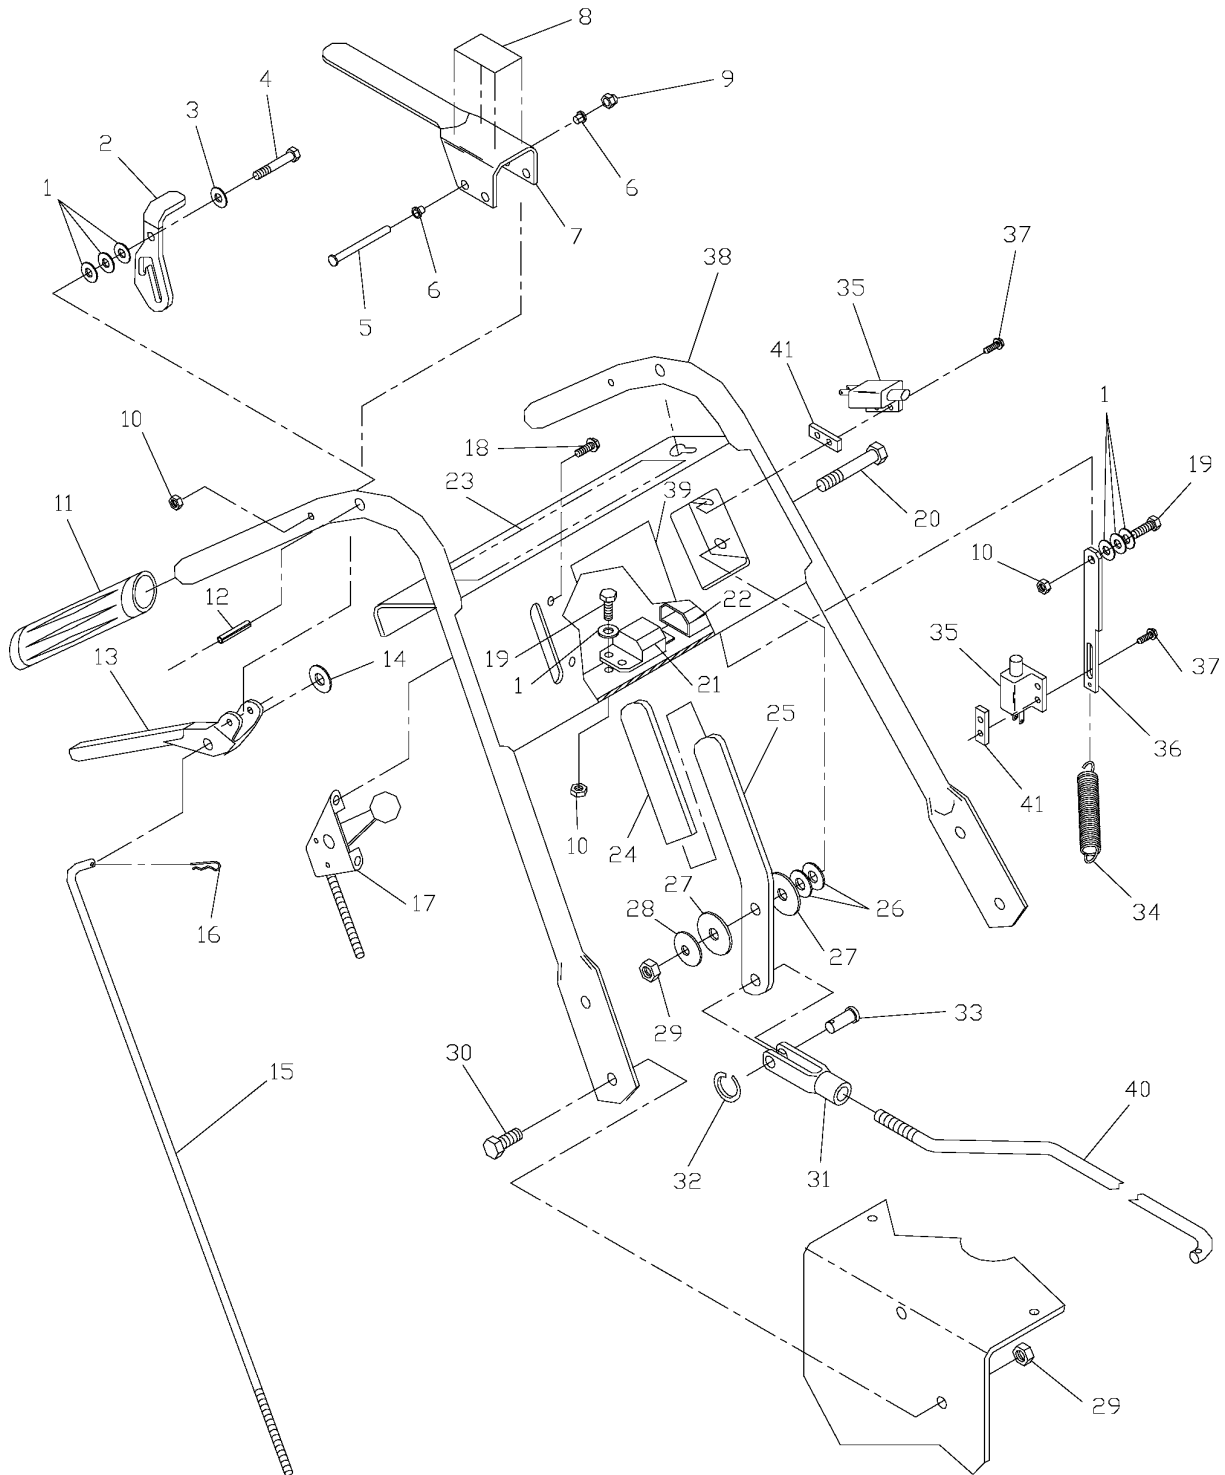

UPPER HANDLE

HANDLE & CONTROLS

W4814A, 968999104, 2001-09

Ref	Part No	Description	Remark	QTY KIT
1	539 99 00-55	WASHER 1/4 SAE		13
2	539 97 63-87	LATCH, LT. THUMB W/GRIP		1
539976388	539 97 63-88	LATCH, RT.THUMP W/GRIP		1
3	539 97 69-83	WASHER		2
4	539 99 10-03	BOLT		2
5	539 97 78-84	PIN		2
6	539 97 78-86	BUSHING		4
7	539 97 78-57	LEVER O P W/GRIP		2
8	539 10 02-85	DECAL		2
9	539 91 47-34	NUT, PUSH		2
10	539 99 07-61	NUT		5
11	539 97 64-88	GRIP		2
12	539 92 33-13	ROLL PIN 5/16 X 1.125		2
13	539 10 17-91	LEVER, MOLDED DRIVE		2
14	539 99 06-92	WASHER		2
15	539 10 19-86	TRACTION ROD		2
16	539 97 69-88	PIN RETAINING SCREW		2
17	539 10 19-63	THROTTLE CONTROL W/BALL		1
18	539 99 03-02	HWST 1/4C X 3/8		2
19	539 99 05-80	SCREW		3
20	539 99 06-55	SCREW		1
21	539 10 17-81	MODULE		1
22	539 10 19-84	HANDLE HARNESS		1
23	539 10 19-35	DECAL		1
24	539 97 65-26	HANDLE		1
25	539 10 00-82	LEVER		1
26	539 99 05-17	WASHER		2
27	539 10 12-19	WASHER		2
28	539 91 20-63	CONE WASHER		1
29	539 99 05-46	NUT		5
30	539 99 05-63	SCREW		4
31	539 97 74-65	BRACKET		1
32	539 91 64-59	RETAINER		1
33	539 97 77-03	PIN RETAINING SCREW		1
34	539 97 72-50	SPRING		2
35	539 91 90-98	SWITCH		3
36	539 10 18-01	LINKAGE, O P		2
37	539 97 69-52	SCREW		6
38	539 10 20-62	DECAL		1
39	539 10 18-91	DECAL		1
40	539 10 19-72	BLADE ROD		1
41	539 10 26-78	PLATE		3