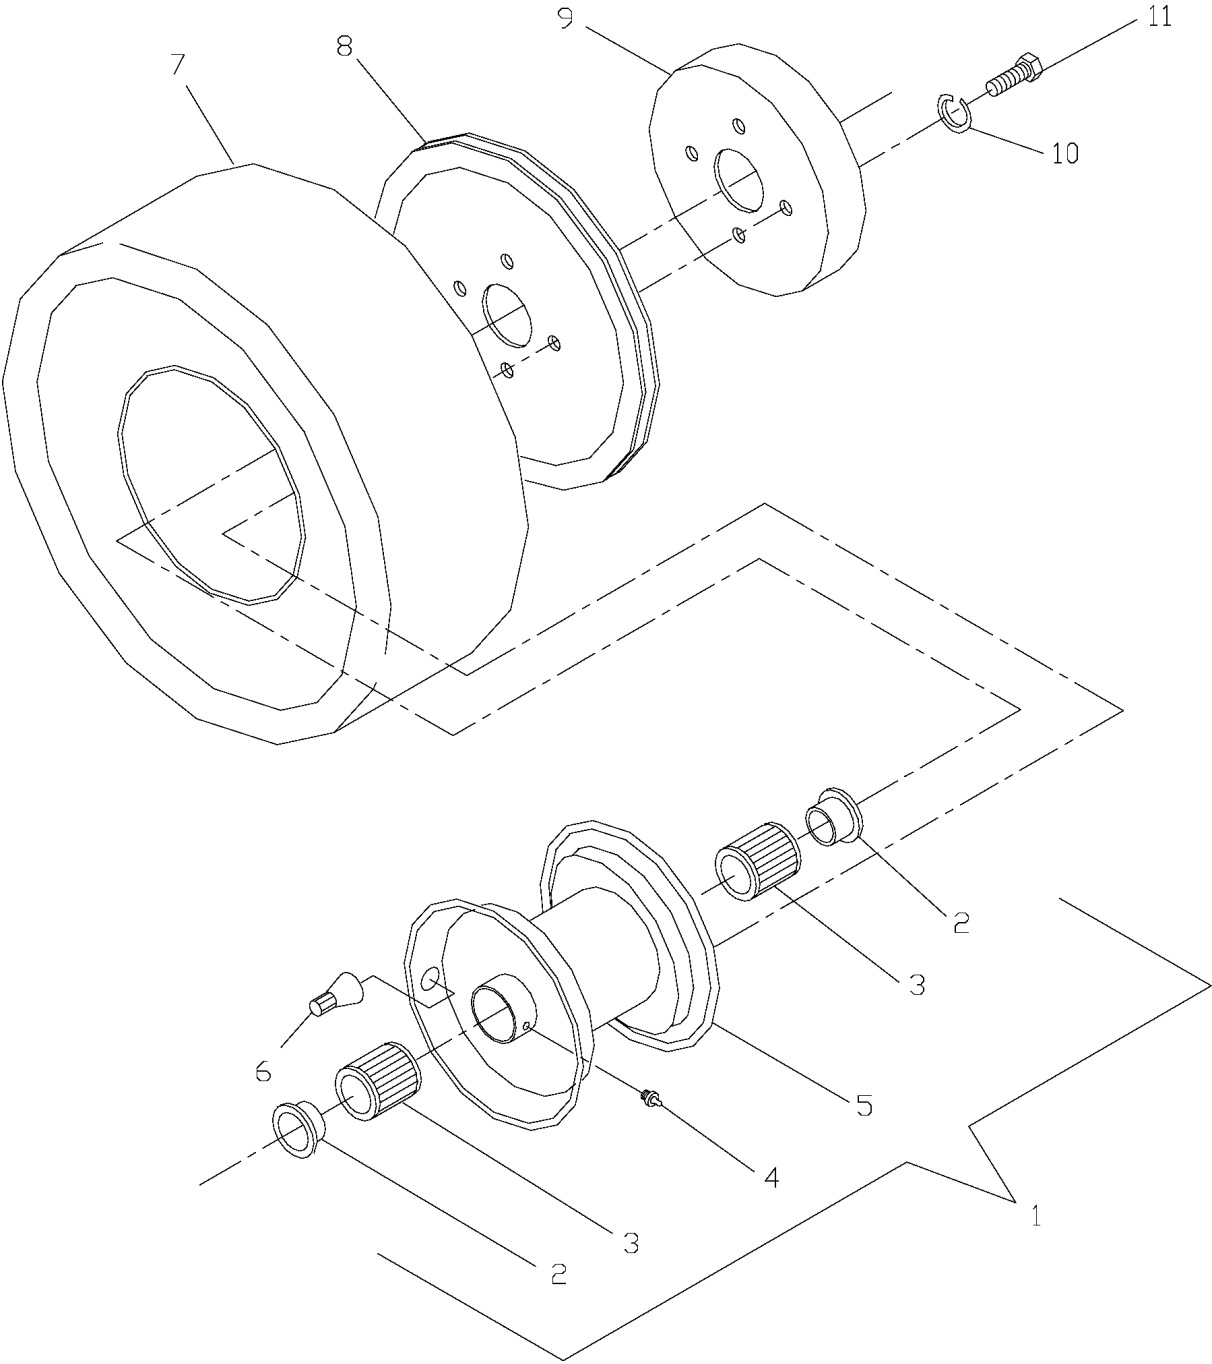

TRACTION WHEEL ASSEMBLY 32" MODELS

WHEELS & TIRES

W3614A, 968999103, 2001-09

Ref	Part No	Description	Remark	QTY KIT
1	539 10 47-14	WHEEL ASM		1
2	539 10 03-95	END CAP		2
3	539 10 03-93	ROLLER BEARING (LONG)		2
4	539 97 69-98	NIPPLE		1
5	539 10 47-16	RIM		1
6	539 91 22-34	VALVE		1
7	539 97 72-22	TIRE		1
8	539 97 65-22	PULLEY		1
9	539 10 19-46	BRAKE DRUM		1
10	539 99 01-18	WASHER		4
11	539 97 77-48	BOLT		4