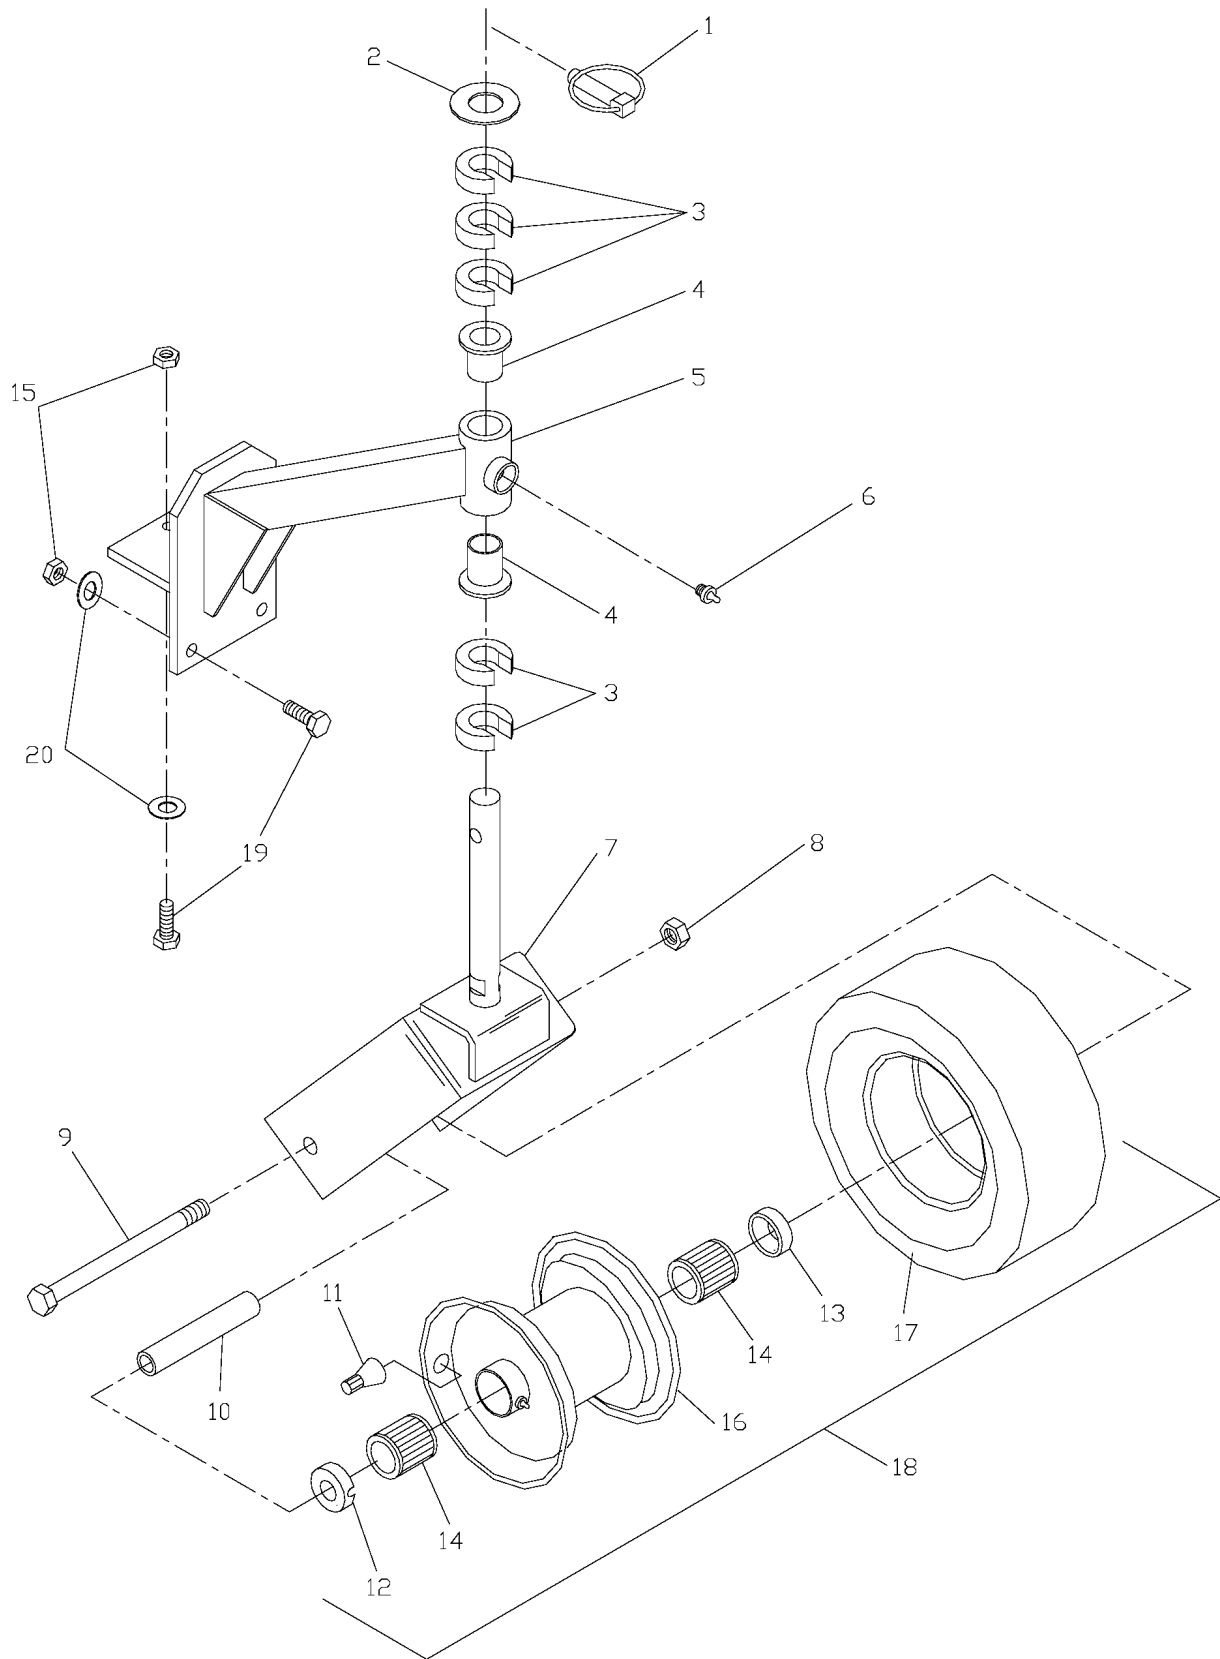

FRONT CASTER

CASTERS

W3614A, 968999103, 2001-09

Ref	Part No	Description	Remark	QTY KIT
1	539 10 18-74	LYNCH PIN 7/16		1
2	539 91 65-61	MACHINE BUSHING		1
3	539 10 18-73	C-SPACER		5
4	539 10 12-32	BUSHING		2
5	539 10 45-55	CASTER ARM W/BUSHING		1
6	539 97 69-97	NIPPLE		1
7	539 10 45-54	CASTER YOKE		1
8	539 10 13-31	NUT		1
9	539 10 19-07	SCREW		1
10	539 10 18-72	SPACER		1
11	539 91 22-34	VALVE		1
12	539 97 73-56	ENDCAP, NOTCHED		1
13	539 92 35-57	ENDCAP		1
14	539 97 73-53	ROLLER BEARING		2
15	539 99 05-46	NUT		3
16	539 10 46-18	RIM		1
17	539 10 19-05	TIRE, 9"		1
18	539 10 45-56	TIRE		1
19	539 99 05-63	SCREW		3
20	539 99 05-17	WASHER		3
21	539 10 45-59	WHEEL CASTER ASM KIT, FRONT		1