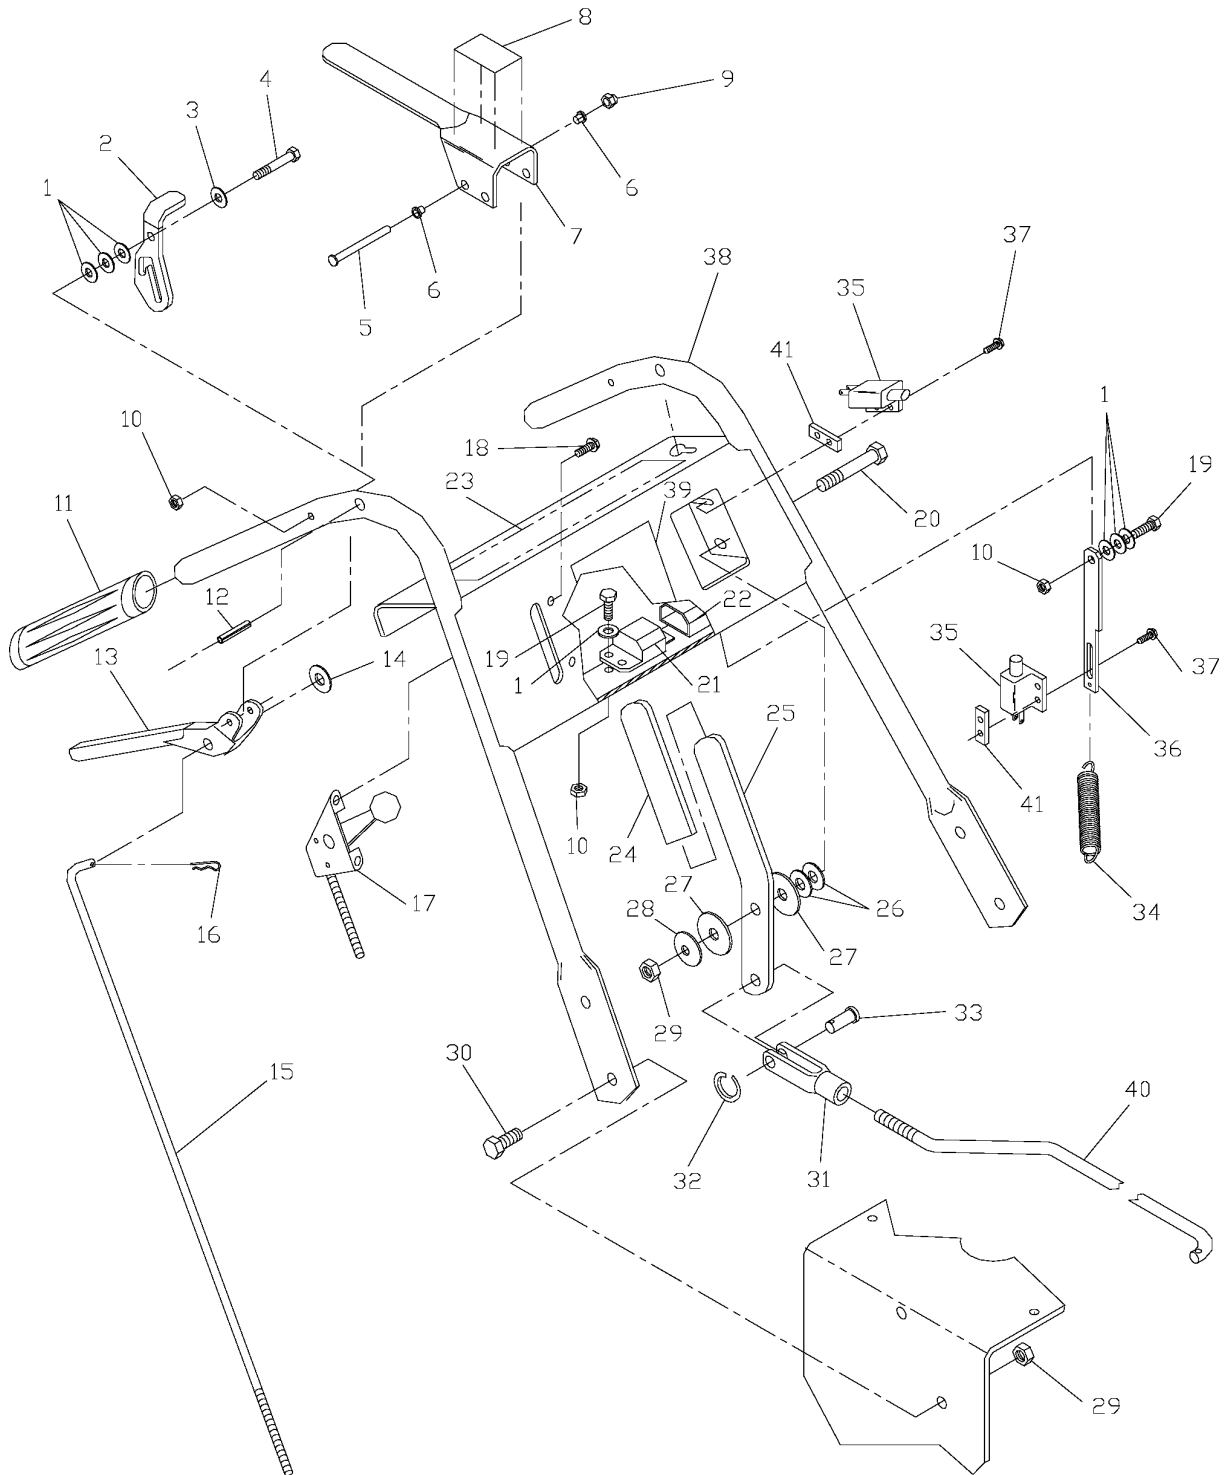

UPPER HANDLE

HANDLE & CONTROLS

W3614A, 968999103, 2001-09

Ref	Part No	Description	Remark	QTY KIT
1	539 99 00-55	WASHER 1/4 SAE		13
2	539 97 63-87	LATCH, LT. THUMB W/GRIP		1
539976388	539 97 63-88	LATCH, RT.THUMP W/GRIP		1
3	539 97 69-83	WASHER		2
4	539 99 10-03	BOLT		2
5	539 97 78-84	PIN		2
6	539 97 78-86	BUSHING		4
7	539 97 78-57	LEVER O P W/GRIP		2
8	539 10 02-85	DECAL		2
9	539 91 47-34	NUT, PUSH		2
10	539 99 07-61	NUT		5
11	539 97 64-88	GRIP		2
12	539 92 33-13	ROLL PIN 5/16 X 1.125		2
13	539 10 17-91	LEVER, MOLDED DRIVE		2
14	539 99 06-92	WASHER		2
15	539 10 19-86	TRACTION ROD		2
16	539 97 69-88	PIN RETAINING SCREW		2
17	539 10 19-63	THROTTLE CONTROL W/BALL		1
18	539 99 03-02	HWST 1/4C X 3/8		2
19	539 99 05-80	SCREW		3
20	539 99 06-55	SCREW		1
21	539 10 17-81	MODULE		1
22	539 10 19-84	HANDLE HARNESS		1
23	539 10 19-35	DECAL		1
24	539 97 65-26	HANDLE		1
25	539 10 00-82	LEVER		1
26	539 99 05-17	WASHER		2
27	539 10 12-19	WASHER		2
28	539 91 20-63	CONE WASHER		1
29	539 99 05-46	NUT		5
30	539 99 05-63	SCREW		4
31	539 97 74-65	BRACKET		1
32	539 91 64-59	RETAINER		1
33	539 97 77-03	PIN RETAINING SCREW		1
34	539 97 72-50	SPRING		2
35	539 91 90-98	SWITCH		3
36	539 10 18-01	LINKAGE, O P		2
37	539 97 69-52	SCREW		6
38	539 10 20-62	DECAL		1
39	539 10 18-91	DECAL		1
40	539 10 19-72	BLADE ROD		1
41	539 10 26-78	PLATE		3