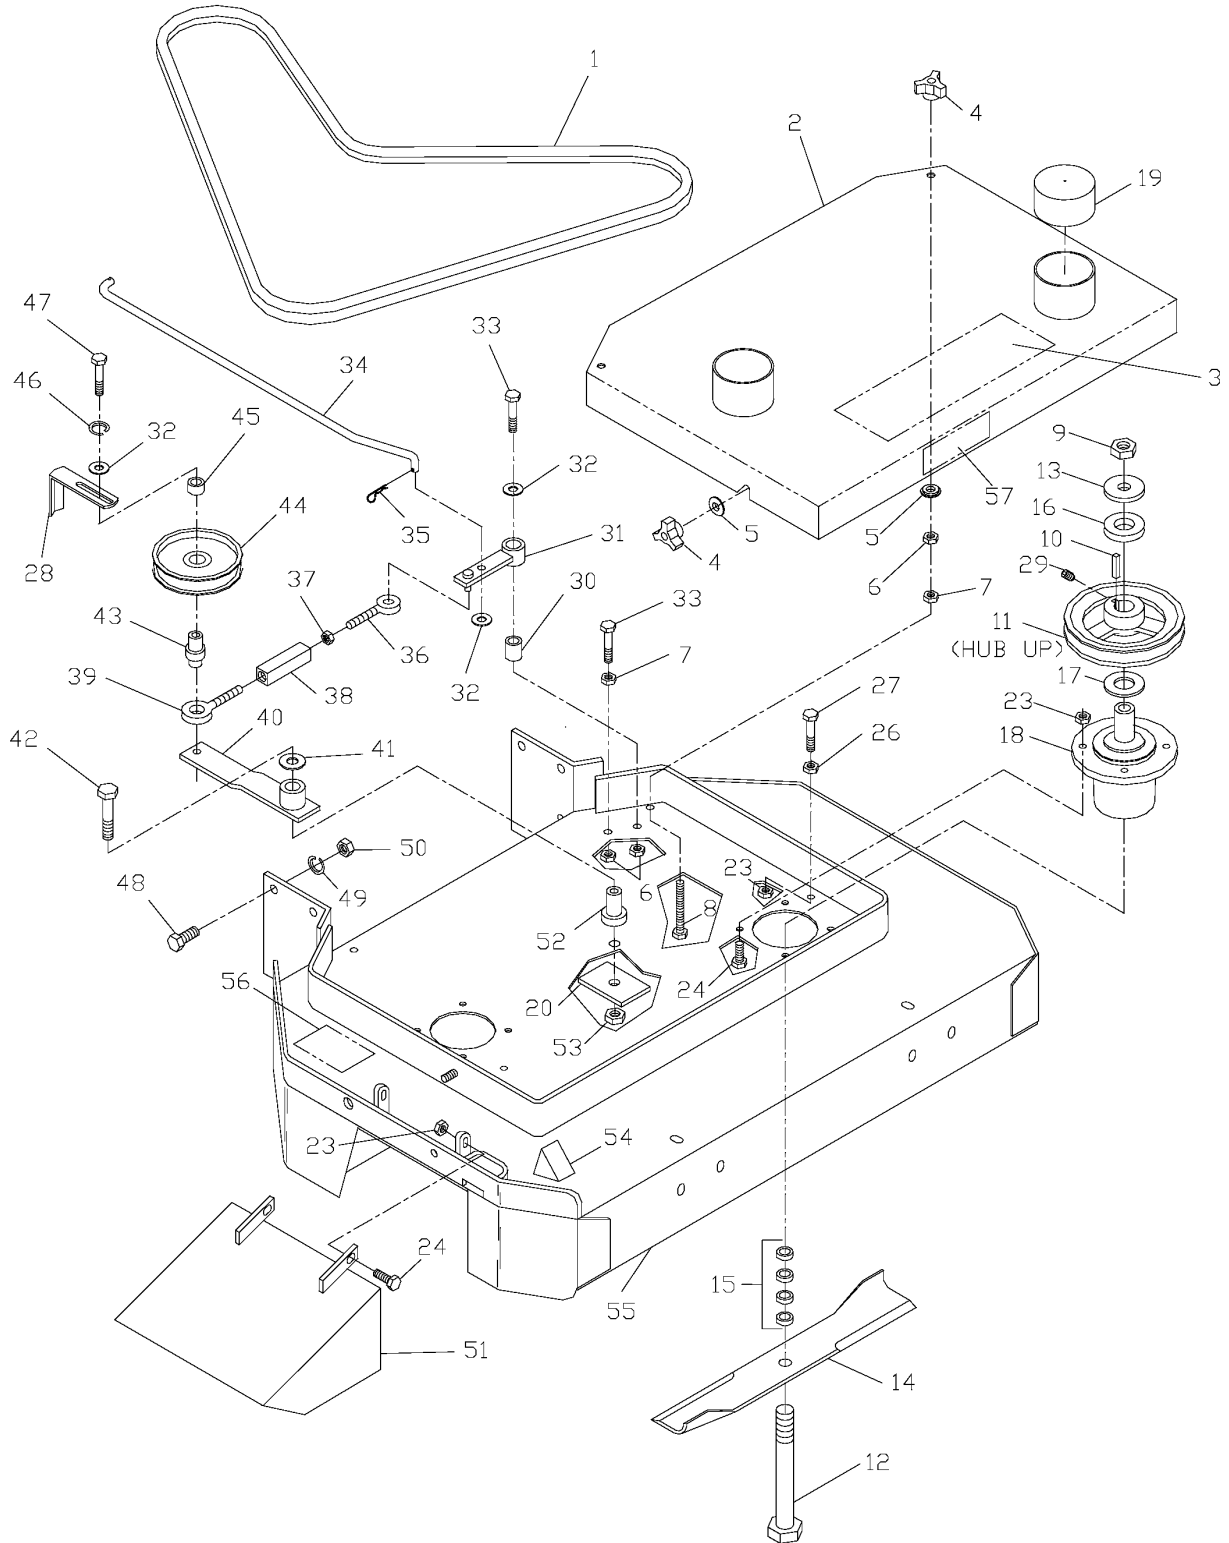

32" & 36" FRONT DECK

MOWER DECK / CUTTING DECK

W3614A, 968999103, 2001-09

Ref	Part No	Description	Remark	QTY KIT
1	539 10 19-59	BELT		1
539102148	539 10 21-48	BELT		1
2	539 10 45-61	36" BELT SHIELD		1
539104650	539 10 46-50	32 BELT SHIELD		1
3	539 10 47-90	DECAL		1
4	539 10 20-70	KNOB, THREE PRONG		4
5	539 10 20-56	WASHER		4
6	539 99 05-46	NUT		4
7	539 99 06-13	NUT		3
8	539 10 23-34	TAPBOLT 3/8C X 4 1/2		2
9	539 97 69-80	NUT 5/8F HEX		2
10	539 10 19-95	KEY		2
11	539 97 63-98	PULLEY W/SETSCREWS		2
12	539 10 23-32	HCS 5/8F X 8 1/2		2
13	539 10 22-43	WASHER		2
14	539 10 03-41	BLADE		2
539100340	539 10 03-40	BLADE		2
15	539 97 64-36	SPACER		8
16	539 10 22-45	SPACER		2
17	539 10 26-75	BUSHING		2
18	539 10 24-40	SERVICE KIT		2
19	539 10 23-20	TUBE CAP		2
20	539 10 22-36	PLATE		1
23	539 99 01-84	NUT		16
24	539 99 02-09	SCREW		10
26	539 99 05-85	NUT		6
27	539 99 05-53	HCS 5/16 X 3		6
28	539 10 00-75	SNUBBER		1
29	539 97 69-56	SCREW		4
30	539 10 18-36	BUSHING, SLEEVE		1
31	539 10 19-79	ENGAGEMENT ARM		1
32	539 99 05-17	WASHER		3
33	539 99 06-29	SCREW		2
34	539 10 20-48	BLADE ROD 36"		1
35	539 97 69-88	PIN RETAINING SCREW		1
36	539 10 19-82	BOLT		1
37	539 99 01-96	NUT		1
38	539 10 19-83	TURNBUCKLE		1
39	539 10 19-81	EYEBOLT, LH		1
40	539 10 19-78	ARM WELDMENT		1
41	539 99 05-50	WASHER		1
42	539 10 13-32	SCREW		1
43	539 10 19-80	EYEBOLT PIVOT		1
44	539 97 66-88	PULLEY		1
45	539 10 26-56	SPACER		1
46	539 99 01-18	WASHER		1
47	539 99 06-37	SCREW		1
48	539 10 11-75	SCREW		6
49	539 99 02-47	WASHER		6
50	539 99 04-49	NUT 7/16C HEX		6
51	539 10 45-46	DEFLECTOR CHUTE		1
52	539 10 12-31	SPINDLE		1
53	539 10 13-31	NUT		1
54	539 91 30-10	DECAL		1
55	539 10 45-63	DECAL		1
539104620	539 10 46-20	DECAL		1
56	539 10 03-44	DECAL		1
57	539 10 50-71	DECAL		1