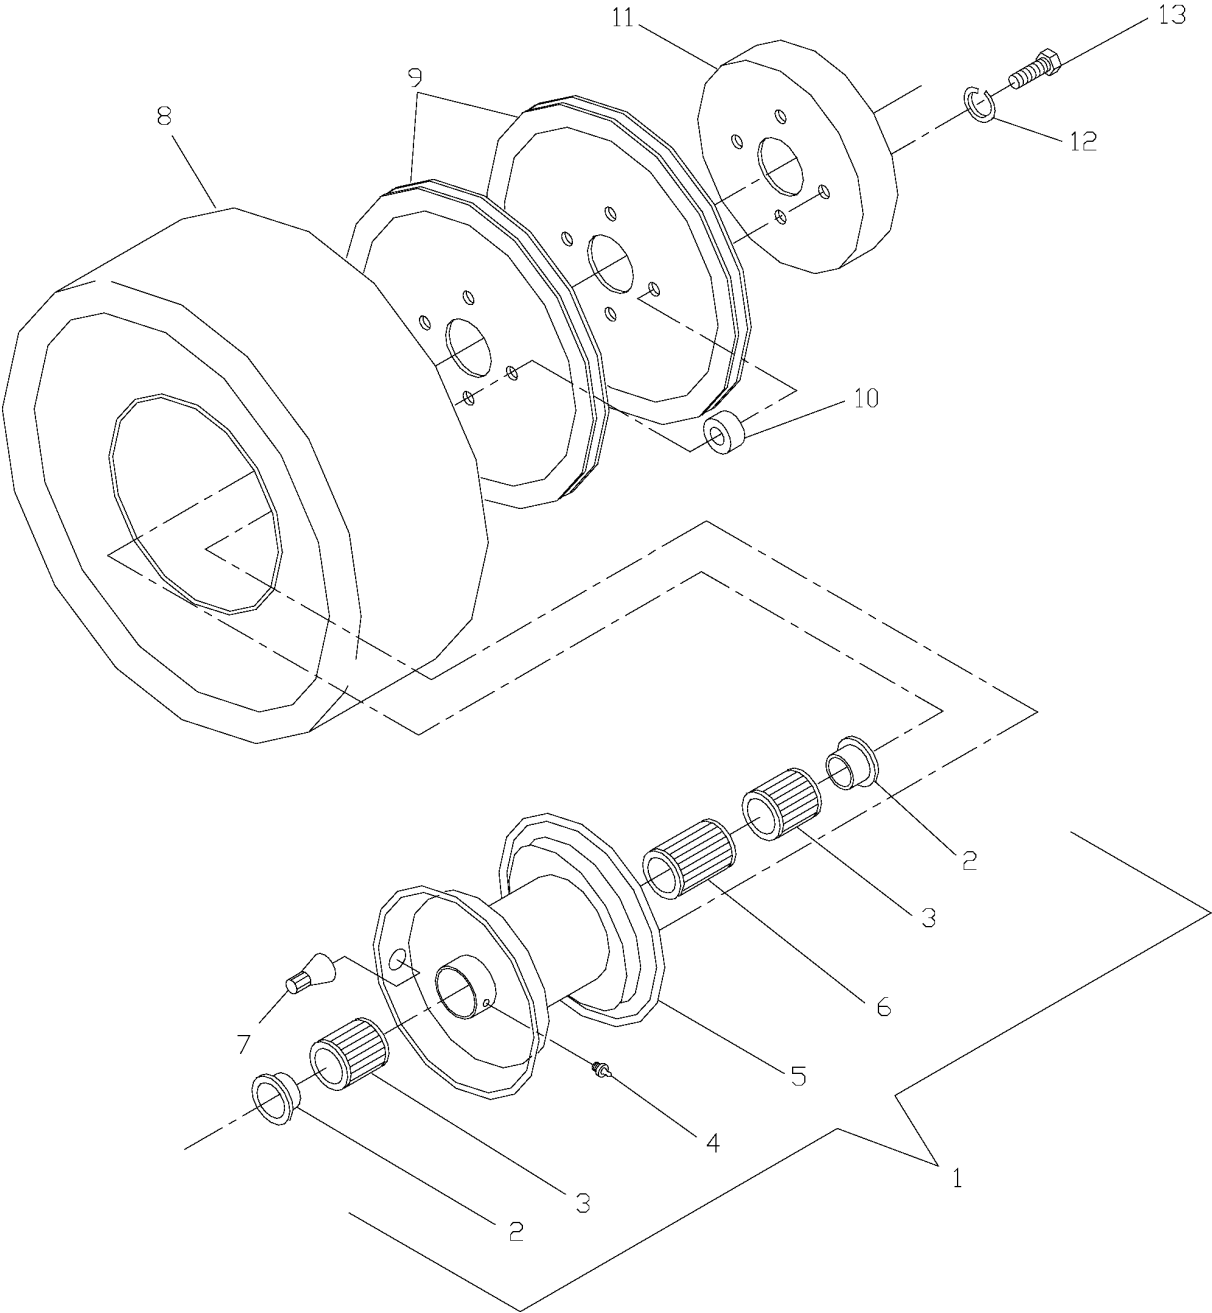

TRACTION WHEEL ASSEMBLY 36" & 48" MODELS

WHEELS & TIRES

W3614A, 968999103, 2001-09

Ref	Part No	Description	Remark	QTY KIT
1	539 10 47-58	WHEEL ASM		1
2	539 10 03-95	END CAP		2
3	539 10 21-61	ROLLER BEARING (SHORT)		2
4	539 97 69-98	NIPPLE		1
5	539 10 47-59	RIM		1
6	539 10 03-93	ROLLER BEARING (LONG)		1
7	539 91 22-34	VALVE		1
8	539 92 37-88	TIRE		1
9	539 93 84-73	PULLEY		2
10	539 92 35-15	SPACER		4
11	539 10 19-46	BRAKE DRUM		1
12	539 99 01-18	WASHER		4
13	539 99 01-64	HCS 3/8F X 1 1/2		4