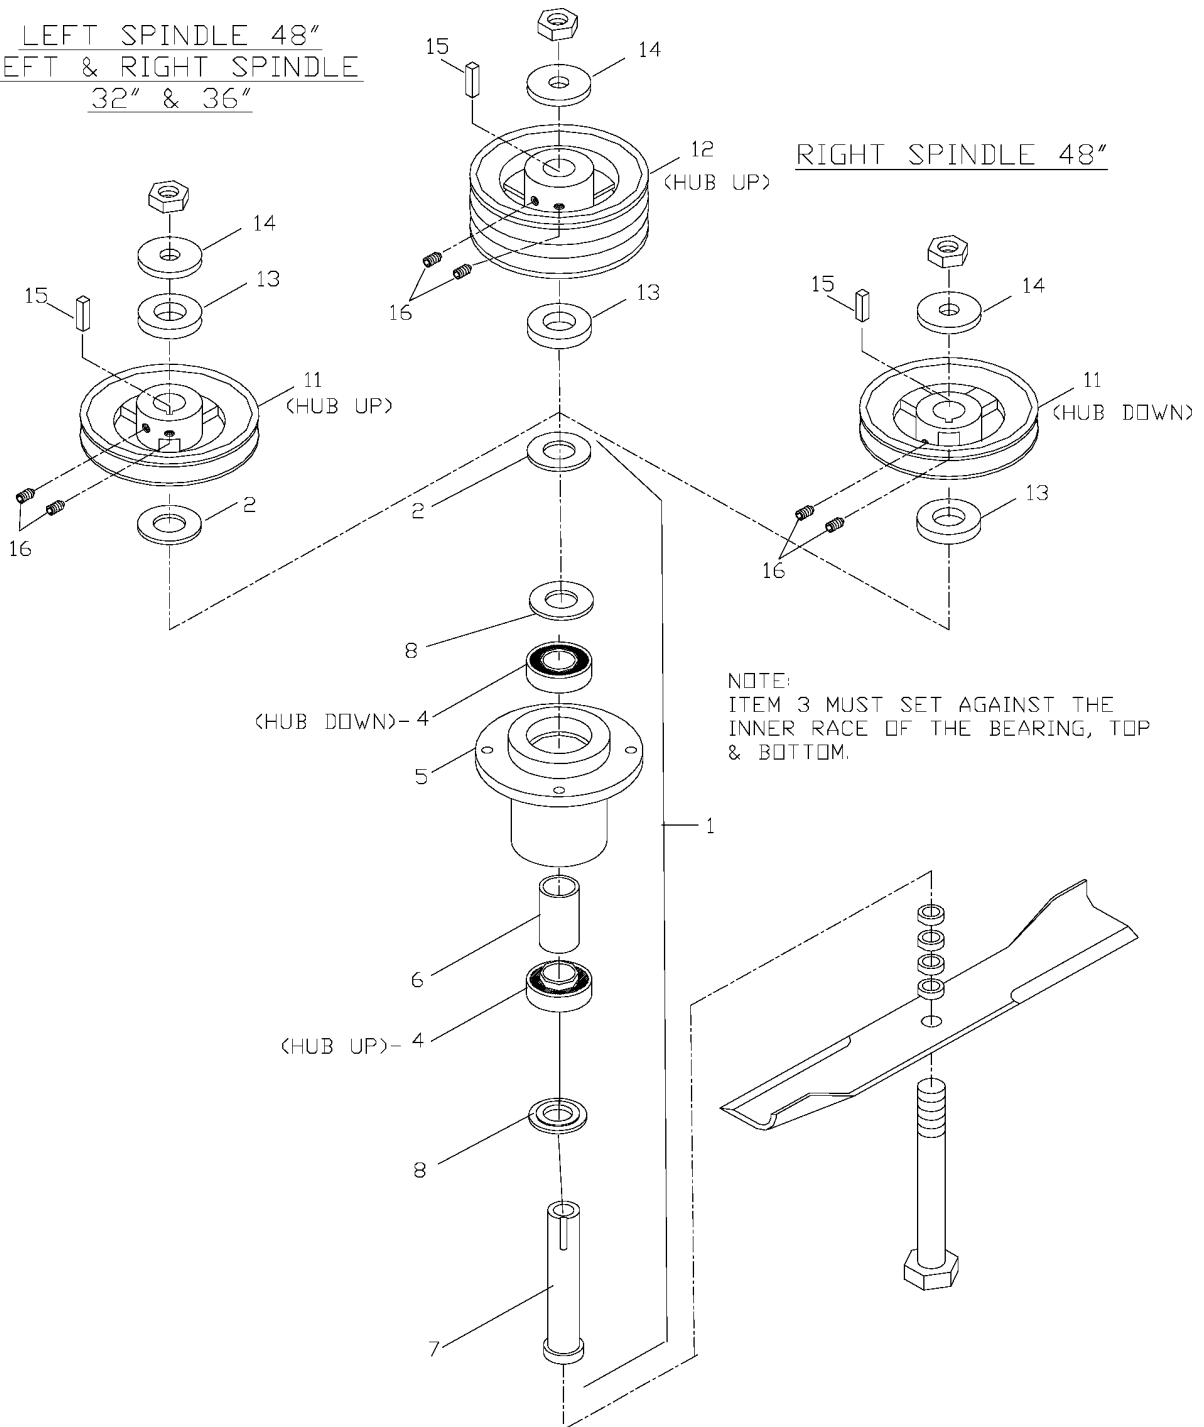

CUTTER HOUSING ASSEMBLY

CENTER SPINDLE 48"

LEFT SPINDLE 48"
LEFT & RIGHT SPINDLE
32" & 36"

RIGHT SPINDLE 48"

HOUSING

W3614A, 968999103, 2001-09

Ref	Part No	Description	Remark	QTY KIT
1	539 10 24-40	SERVICE KIT		1
2	539 10 26-75	BUSHING		3
3	539 10 22-44	BUSHING		2
4	539 10 26-77	BEARING		2
5	539 10 26-73	HOUSING		1
6	539 10 26-76	SPACER		1
7	539 10 26-74	SPINDLE		1
8	539 97 63-98	PULLEY W/SETSCREWS		1
9	539 10 18-19	PULLEY, DOUBLE W/SETS		1
10	539 10 22-45	SPACER		1
11	539 10 22-43	WASHER		1
12	539 10 19-95	KEY		1
13	539 97 69-56	SCREW		2