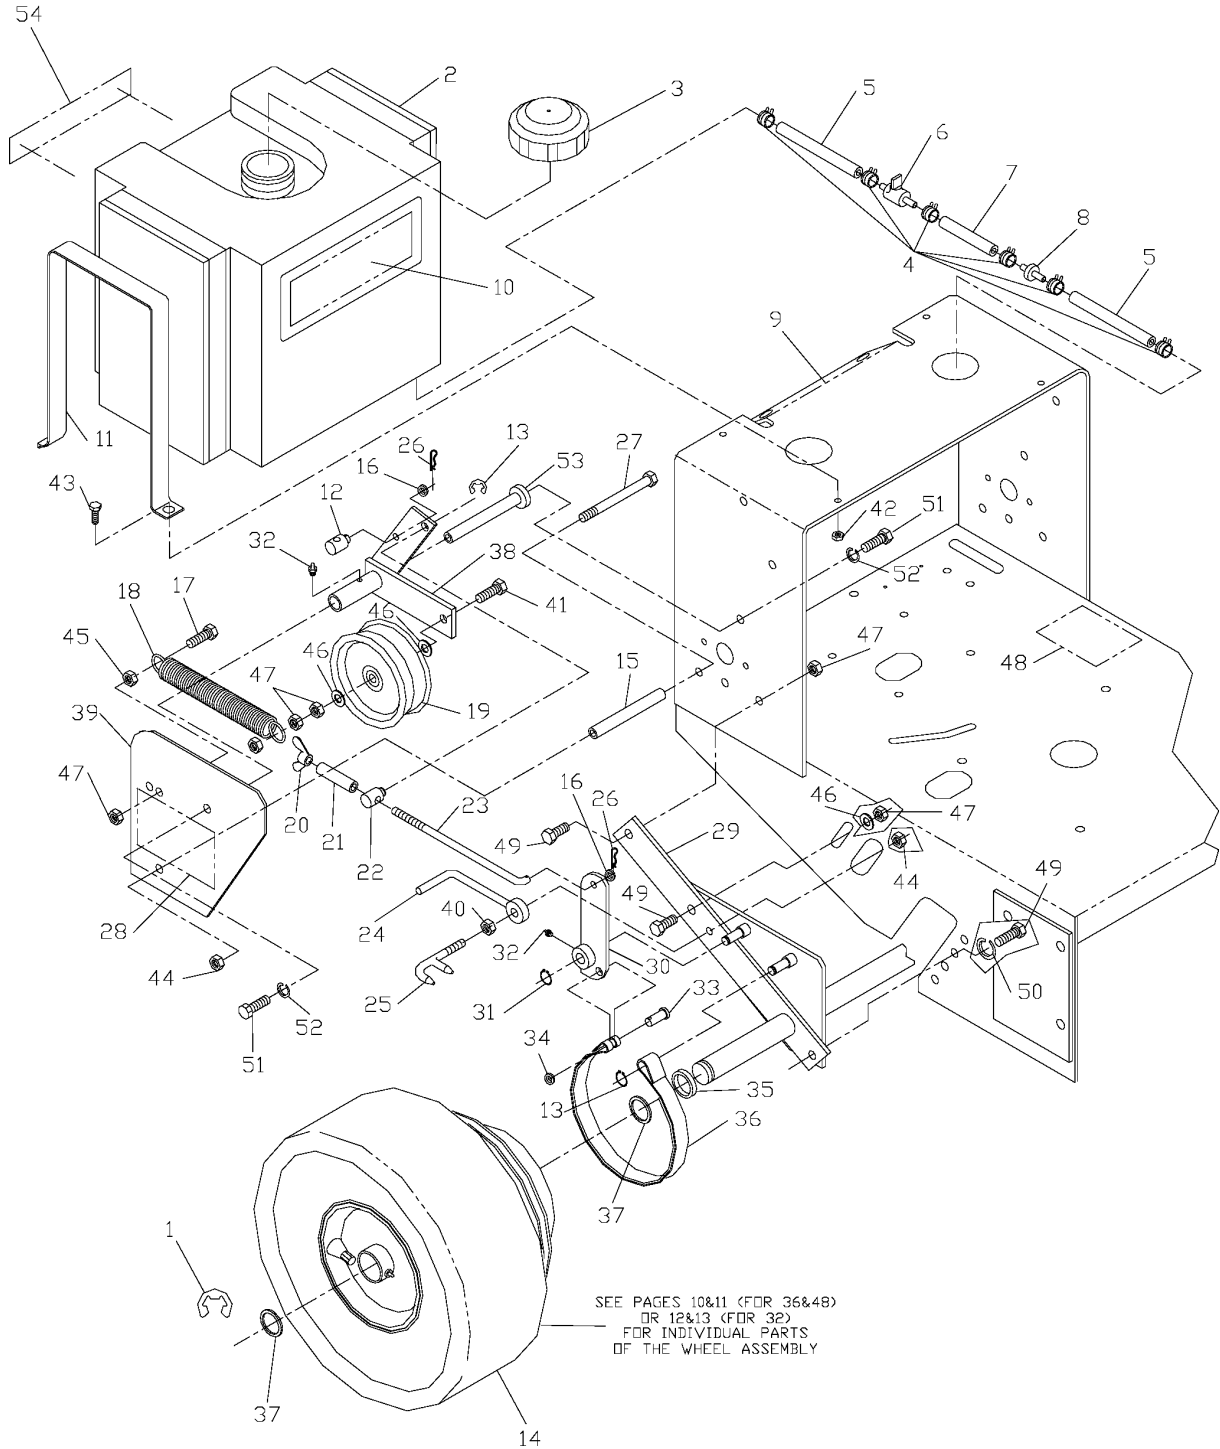

WHEEL DRIVE & AXLE ASSEMBLY 32", 36", & 48" MODELS

DRIVE

W3614A, 968999103, 2001-09

Ref	Part No	Description	Remark	QTY KIT
1	539 91 27-30	E-RING 1"		2
2	539 10 01-35	FUEL TANK		1
3	539 91 43-63	FUEL CAP		1
4	539 91 22-22	CLAMP		6
5	539 93 29-56	GAS LINE 10"		2
6	539 91 63-25	VALVE		1
7	539 97 73-51	GAS LINE 3 1/2"		1
539104993	539 10 49-93	GAS LINE - 14"		1
8	539 91 43-59	FUEL FILTER		1
9	539 10 47-24	DECAL		1
10	539 10 47-95	DECAL		1
539104828	539 10 48-28	DECAL		1
539104796	539 10 47-96	DECAL		1
539104829	539 10 48-29	DECAL		1
539104797	539 10 47-97	DECAL		1
539104794	539 10 47-94	DECAL		1
539104831	539 10 48-31	DECAL		1
11	539 10 00-12	TANK STRAPS		2
12	539 97 64-34	SWIVEL (SHORT)		2
13	539 99 08-70	RING		4
14	539 10 47-57	WHEEL ASM		2
539104715	539 10 47-15	WHEEL ASM		2
15	539 10 19-92	SPACER		2
16	539 99 06-92	WASHER		4
17	539 97 69-41	SCREW		2
18	539 10 19-77	SPRING		2
19	539 10 19-55	PULLEY		2
20	539 10 02-76	WINGNUT, 5/16C NYLOC		2
21	539 10 00-97	SPACER		2
22	539 10 19-40	SWIVEL		2
23	539 10 19-39	BRAKE ROD		2
24	539 10 19-73	BELT GUIDE		2
25	539 10 20-35	SCRAPER		2
539102155	539 10 21-55	SCRAPER		2
26	539 97 69-88	PIN RETAINING SCREW		4
27	539 99 01-45	BOLT		2
28	539 10 47-89	DECAL		2
29	539 10 19-31	AXLE WELDMENT (36 & 48)		1
539102152	539 10 21-52	AXLE WELDMENT (32)		1
30	539 10 19-34	BRAKE ARM, RIGHT		1
539102135	539 10 21-35	ARM		1
31	539 10 19-49	RETAINER RING		2
32	539 97 69-98	NIPPLE		4
33	539 10 20-49	CLEVIS PIN		2
34	539 91 38-47	BOLT RETAINER 3/8		2
35	539 92 19-60	SPACER		2
36	539 10 19-45	BRAKE BAND		2
37	539 91 65-61	MACHINE BUSHING		4
38	539 10 21-69	IDLER PLATE, LEFT		1
539102168	539 10 21-68	IDLER PLATE, RIGHT		1
39	539 10 19-69	FENDER		2
40	539 99 05-85	NUT		2
41	539 10 13-50	TAPBOLT, 3/8C X 3		2
42	539 99 07-61	NUT		4
43	539 97 77-61	SCREW		4
44	539 99 01-84	NUT		4
45	539 99 06-13	NUT		2
46	539 99 05-17	WASHER		8
47	539 99 05-46	NUT		12
48	539 10 18-81	DECAL		1
49	539 99 05-63	SCREW		6
50	539 99 01-18	WASHER		2
51	539 99 02-09	SCREW		4
52	539 99 01-87	WASHER		4
53	539 10 21-88	SHOULDER PIVOT TUBE		2
54	539 10 47-87	DECAL		1