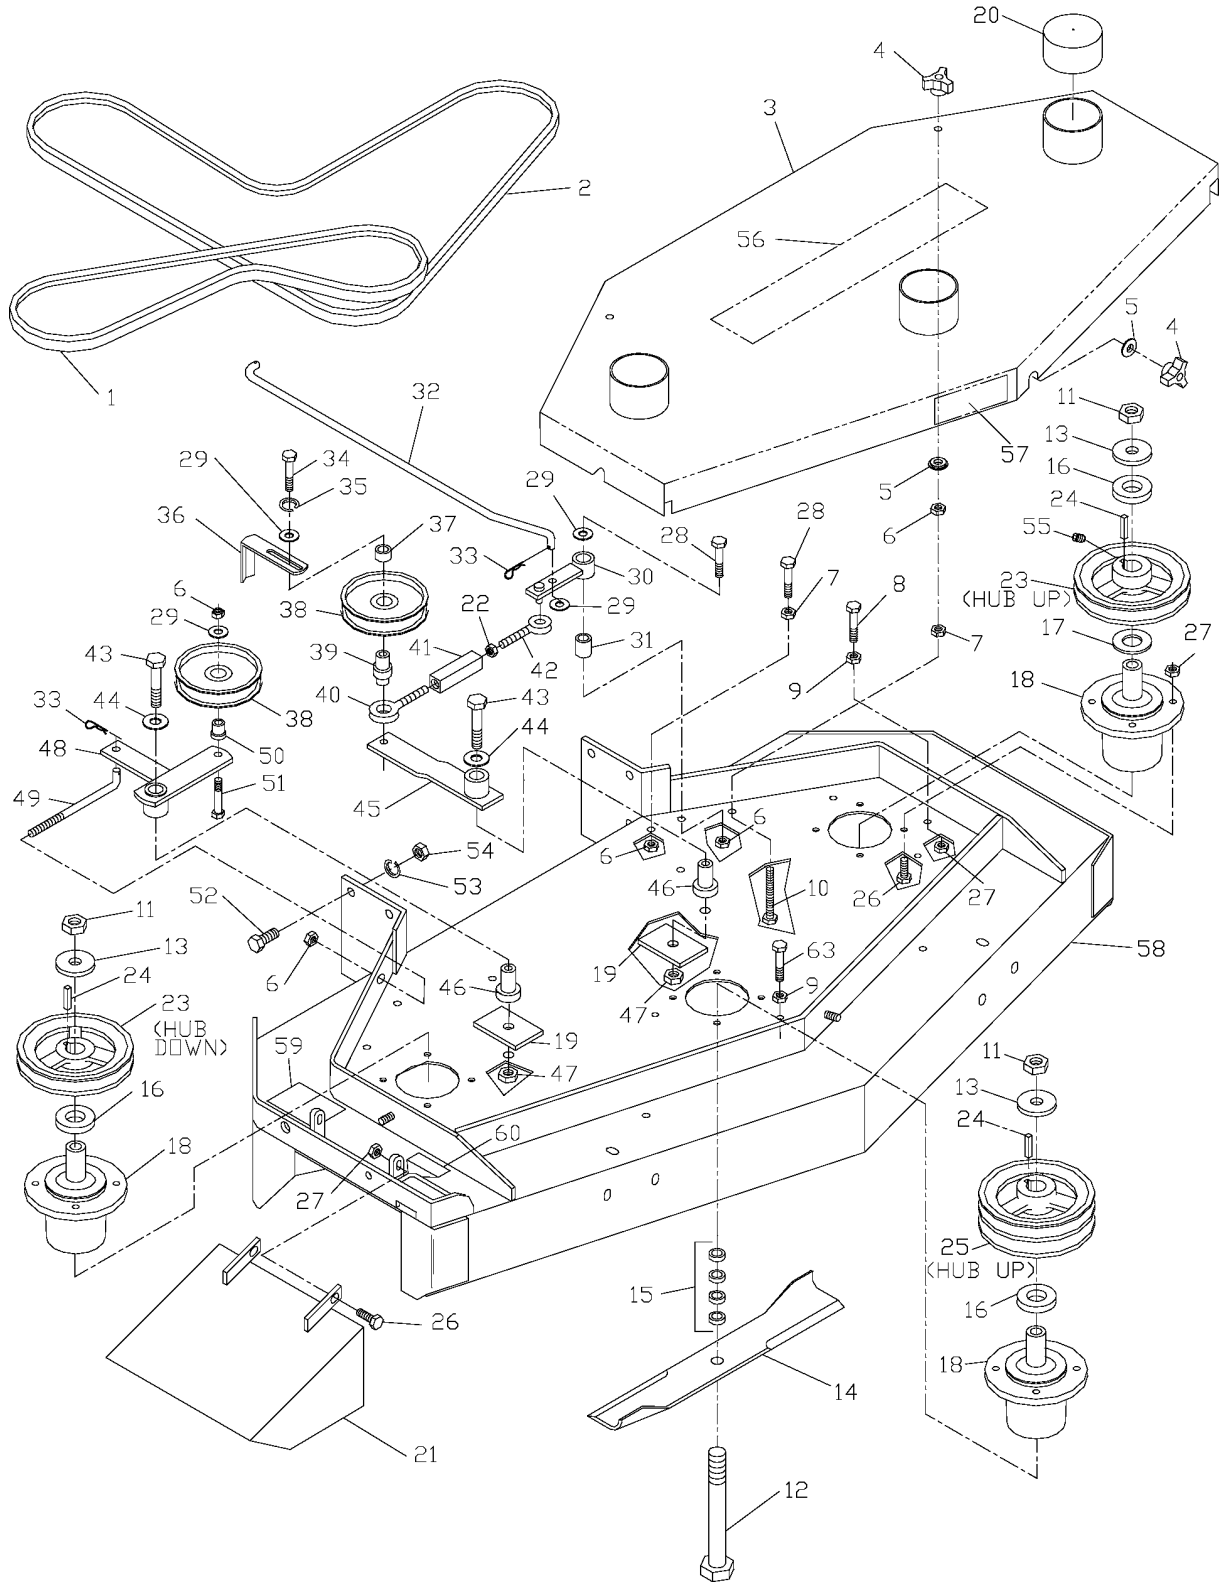

# 48" FRONT DECK

Ref	Part No	Description	Remark	QTY KIT
1	539 10 00-24	BELT		1
2	539 10 19-58	BELT		1
3	539 10 45-62	BELT SHIELD 48"		1
4	539 10 20-70	KNOB, THREE PRONG		5
5	539 10 20-56	WASHER		5
6	539 99 05-46	NUT		6
7	539 99 06-13	NUT		6
8	539 99 05-53	HCS 5/16 X 3		4
9	539 99 05-85	NUT		7
10	539 10 23-34	TAPBOLT 3/8C X 4 1/2		2
11	539 97 69-80	NUT 5/8F HEX		3
12	539 10 23-32	HCS 5/8F X 8 1/2		2
539101100	539 10 11-00	HCS 5/8F X 9		1
13	539 10 22-43	WASHER		3
14	539 10 03-40	BLADE		3
15	539 97 64-36	SPACER		12
16	539 10 22-45	SPACER		3
17	539 10 26-75	BUSHING		1
18	539 10 24-40	SERVICE KIT		3
19	539 10 22-36	PLATE		2
20	539 10 23-20	TUBE CAP		3
21	539 10 45-46	DEFLECTOR CHUTE		1
22	539 99 01-96	NUT		1
23	539 97 63-98	PULLEY W/SETSCREWS		2
24	539 10 19-95	KEY		3
25	539 10 18-19	PULLEY, DOUBLE W/SETS		1
26	539 99 02-09	SCREW		14
27	539 99 01-84	NUT		21
28	539 99 06-29	SCREW		2
29	539 99 05-17	WASHER		4
30	539 10 19-79	ENGAGEMENT ARM		1
31	539 10 18-36	BUSHING, SLEEVE		1
32	539 10 20-31	BLADE ROD 48"		1
33	539 97 69-88	PIN RETAINING SCREW		2
34	539 99 06-37	SCREW		1
35	539 99 01-18	WASHER		1
36	539 10 00-75	SNUBBER		1
37	539 10 26-56	SPACER		1
38	539 97 66-88	PULLEY		2
39	539 10 19-80	EYEBOLT PIVOT		1
40	539 10 19-81	EYEBOLT, LH		1
41	539 10 19-83	TURNBUCKLE		1
42	539 10 19-82	BOLT		1
43	539 10 13-32	SCREW		2
44	539 99 05-50	WASHER		3
45	539 10 19-78	ARM WELDMENT		1
46	539 10 12-31	SPINDLE		2
47	539 10 13-31	NUT		2
48	539 10 22-37	IDLER ARM, AUX.		1
49	539 10 23-37	TENSION ROD		1
50	539 97 66-95	BUSHING		1
51	539 99 07-30	SCREW		1
52	539 10 11-75	SCREW		6
53	539 99 02-47	WASHER		6
54	539 99 04-49	NUT 7/16C HEX		6
55	539 97 69-56	SCREW		6
56	539 10 47-90	DECAL		1
57	539 10 50-71	DECAL		1
58	539 10 45-64	DECAL		1
59	539 10 03-44	DECAL		1
60	539 91 30-10	DECAL		1
63	539 10 23-35	BOLT		3