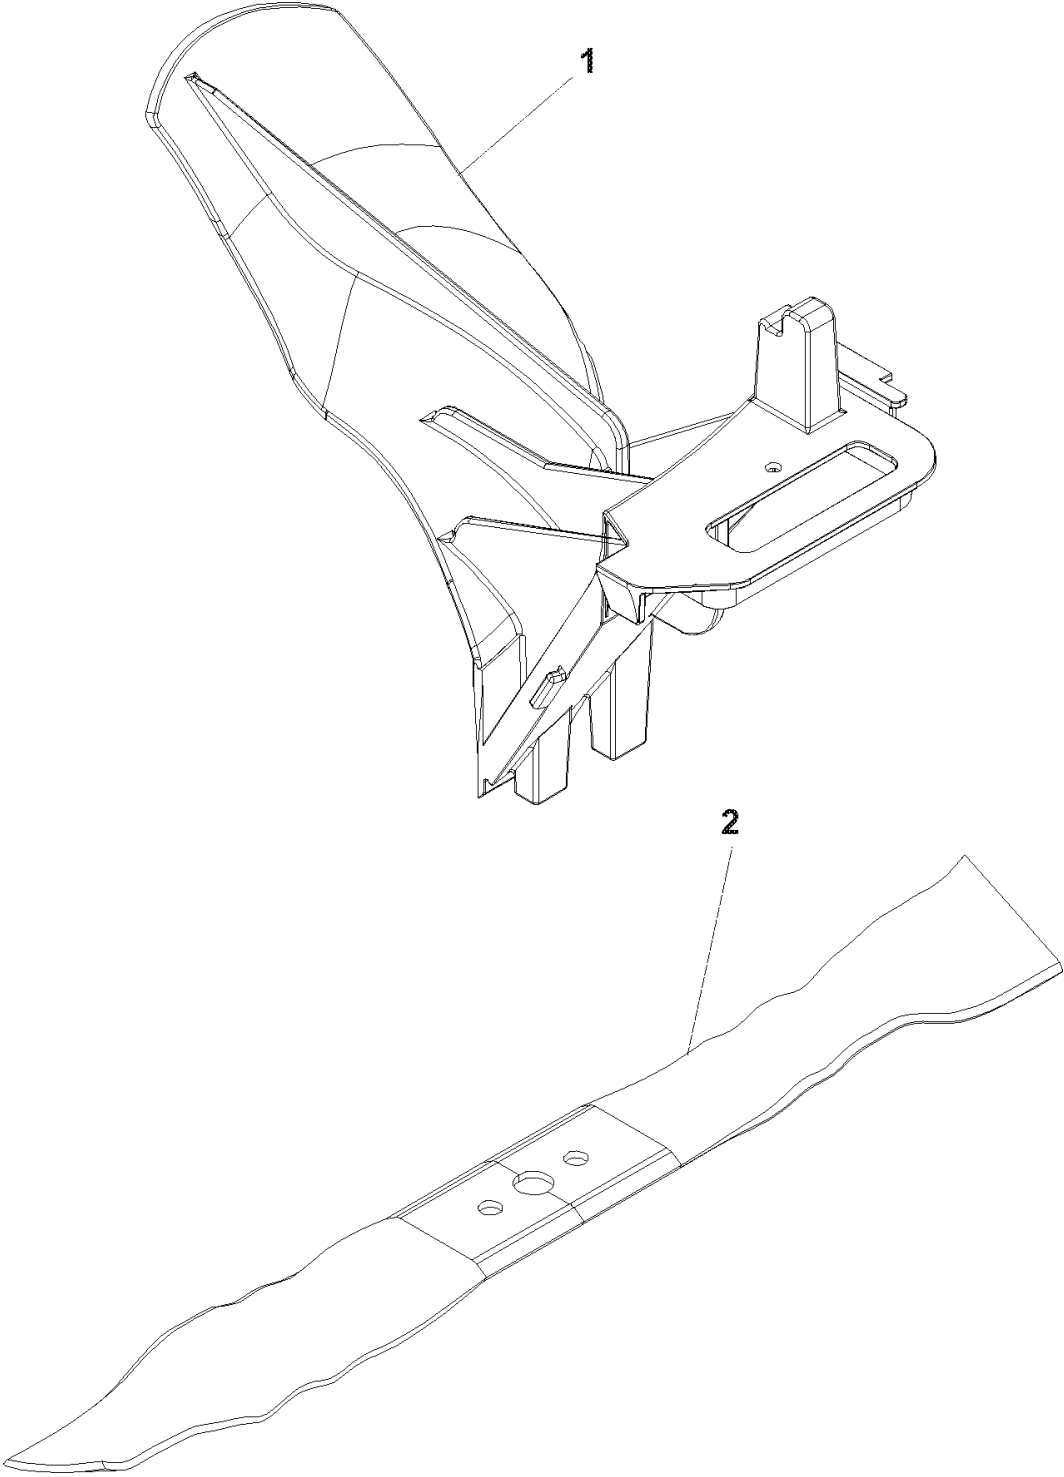

ACCESSORIES

MULCH KIT 113051 (BBC)

ACCESSORIES

W21 KC, 968999638, 2007-03

Ref	Part No	Description	Remark	QTY KIT
1	539 11 15-15	MULCH PLUG		1
2	539 11 19-58	BLADE		1

ACCESSORIES

MULCH KIT 113052 (BRAKE)

ACCESSORIES