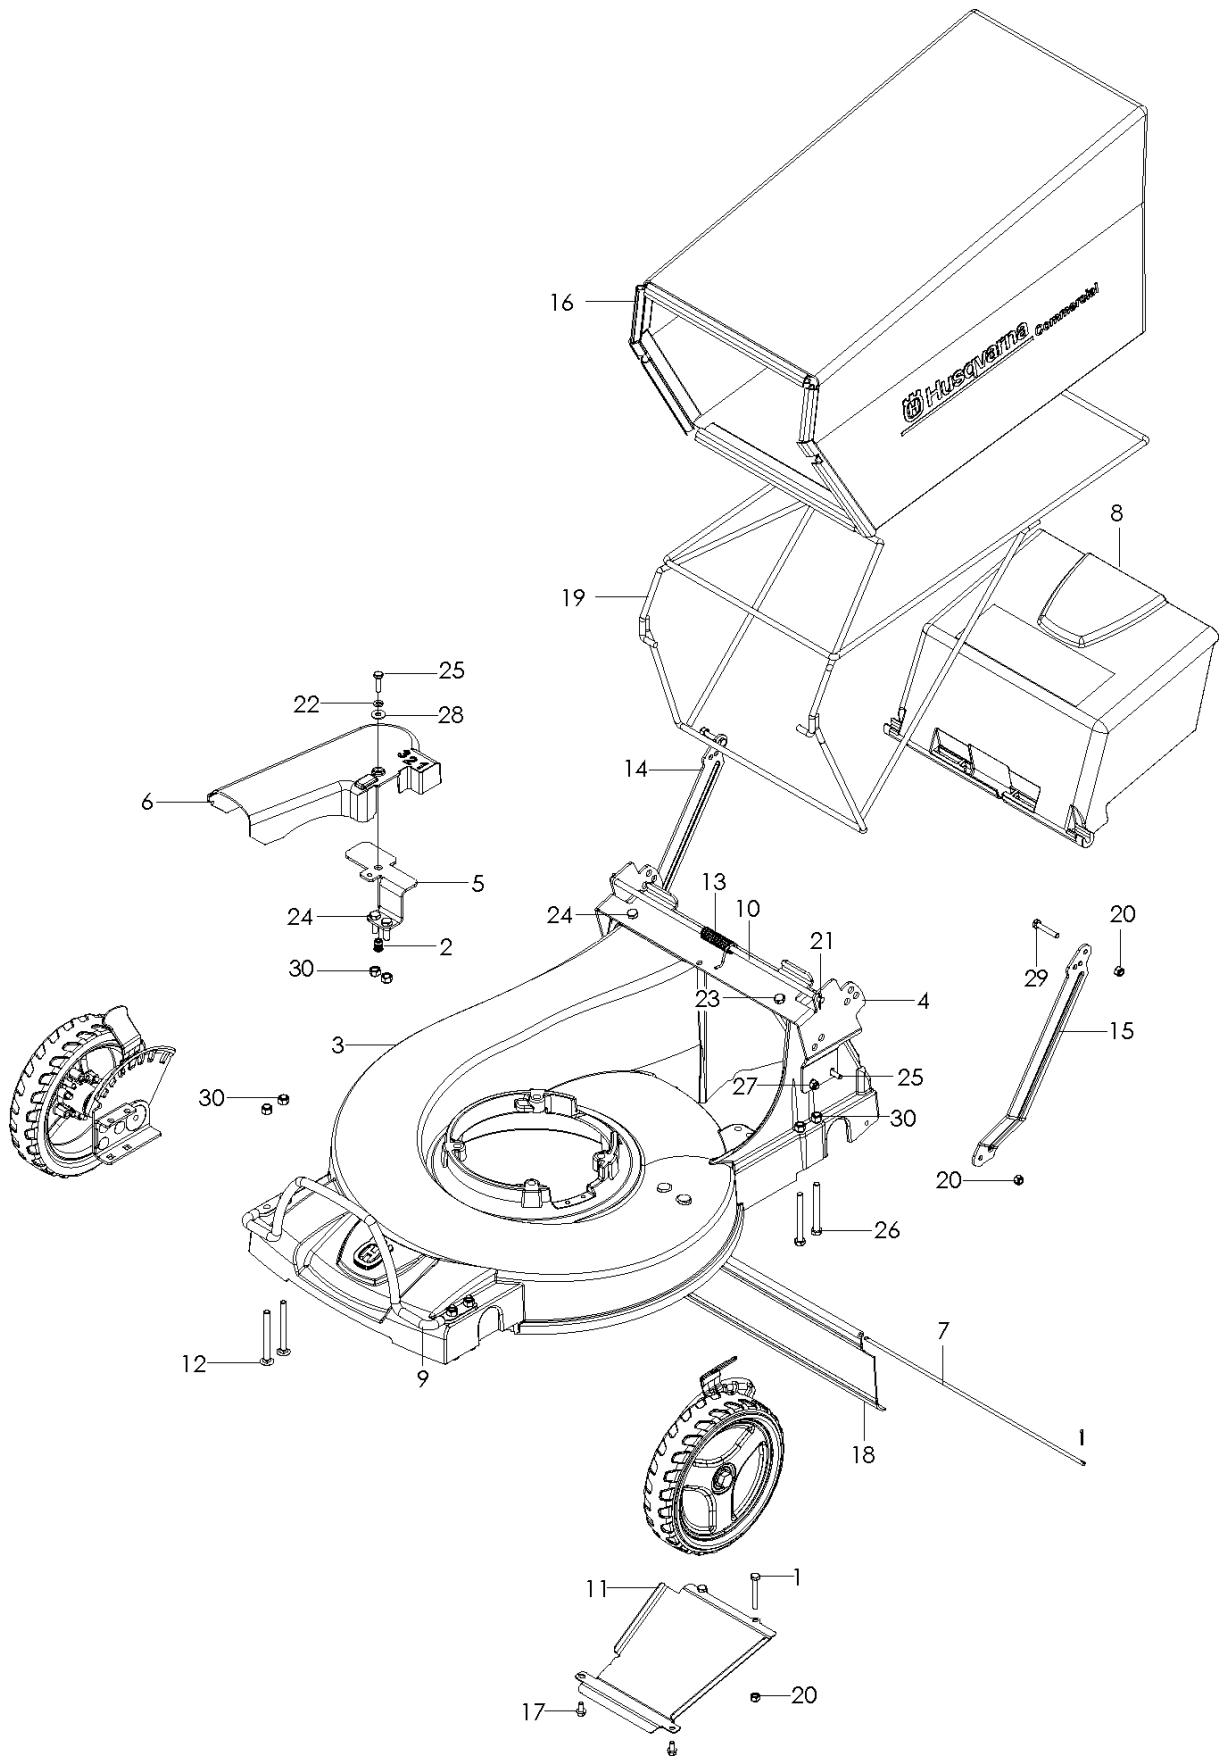

SPARE PARTS LIST

LAWN MOWERS: COMMERCIAL
WALK-BEHINDS

W21 KC, 968999638, 2007-03

CHASSIS / FRAME

W21 KC, 968999638, 2007-03

Ref	Part No	Description	Remark	QTY KIT
1	539 10 13-13	HCS 1/4C X 2		2
2	539 10 81-47	INSERT		1
3	539 11 30-49	DECAL		1
4	539 11 15-21	TOP SADDLE		1
5	539 11 15-30	DECK		1
6	539 11 15-36	BELT SHIELD		1
7	539 11 15-38	FLAP		1
8	539 11 15-40	DESCHARGE FLAP		1
9	539 11 18-63	GUARD		1
10	539 11 18-68	HINGE		1
11	539 11 19-64	CHUTE BOTTOM		1
12	539 11 19-77	RHSNB, 5/16C X 3 1/4, GR5		4
13	539 11 19-95	SPRING, TORSION		1
14	539 11 20-47	HANDLE BRACE, RIGHT	RT	1
15	539 11 21-11	HANDLE BRACE, LEFT	LT	1
16	539 11 22-93	GRASS BAG		1
17	539 11 27-93	SCREW, 1/4-14 X 1/2, THD FORM		2
18	539 13 05-36	DECK		1
19	539 11 35-45	BAG FRAME		1
20	539 97 69-78	NUT		8
21	539 99 00-37	PIN RETAINING SCREW		4
22	539 99 00-52	WASHER		1
23	539 99 02-06	SCREW		1
24	539 99 02-09	SCREW		3
25	539 99 05-48	SCREW		3
26	539 99 05-53	HCS 5/16 X 3		4
27	539 99 05-80	SCREW		2
28	539 99 05-98	WASHER		1
29	539 99 06-39	SCREW		2
30	539 99 07-17	NUT		12

WHEELS & TIRES

FRONT WHEELS

WHEELS & TIRES

W21 KC, 968999638, 2007-03

Ref	Part No	Description	Remark	QTY KIT
1	539 11 15-03	WHEEL		1
2	539 11 19-72	WHEEL		1
3	539 11 18-86	FRONT DECK PLATE, LEFT		1
4	539 11 18-88	FRONT PLATE, LEFT		1
5	539 11 18-87	FRONT DECK PLATE, RIGHT		1
6	539 11 18-89	FRONT PLATE, RIGHT		1
7	539 11 18-73	SHOULDER BOLT		2
8	539 11 18-94	LEVER		2
9	539 11 18-97	WASHER, 3/8, SPEC		2
10	539 11 19-55	WHEEL PLATE, FRONT		2
11	539 11 27-89	AXLE WASHER		2
12	539 11 02-67	BUSHING		2
13	539 99 01-18	WASHER		2
14	539 99 01-84	NUT		6
15	539 99 01-88	WASHER		6
16	539 99 05-63	SCREW		2
17	539 99 07-99	BOLT		6
18	539 11 19-71	TIRE, 9", RIGHT		1
19	539 11 15-02	TIRE, 9", LEFT		1
20	539 11 15-04	BEARING		2