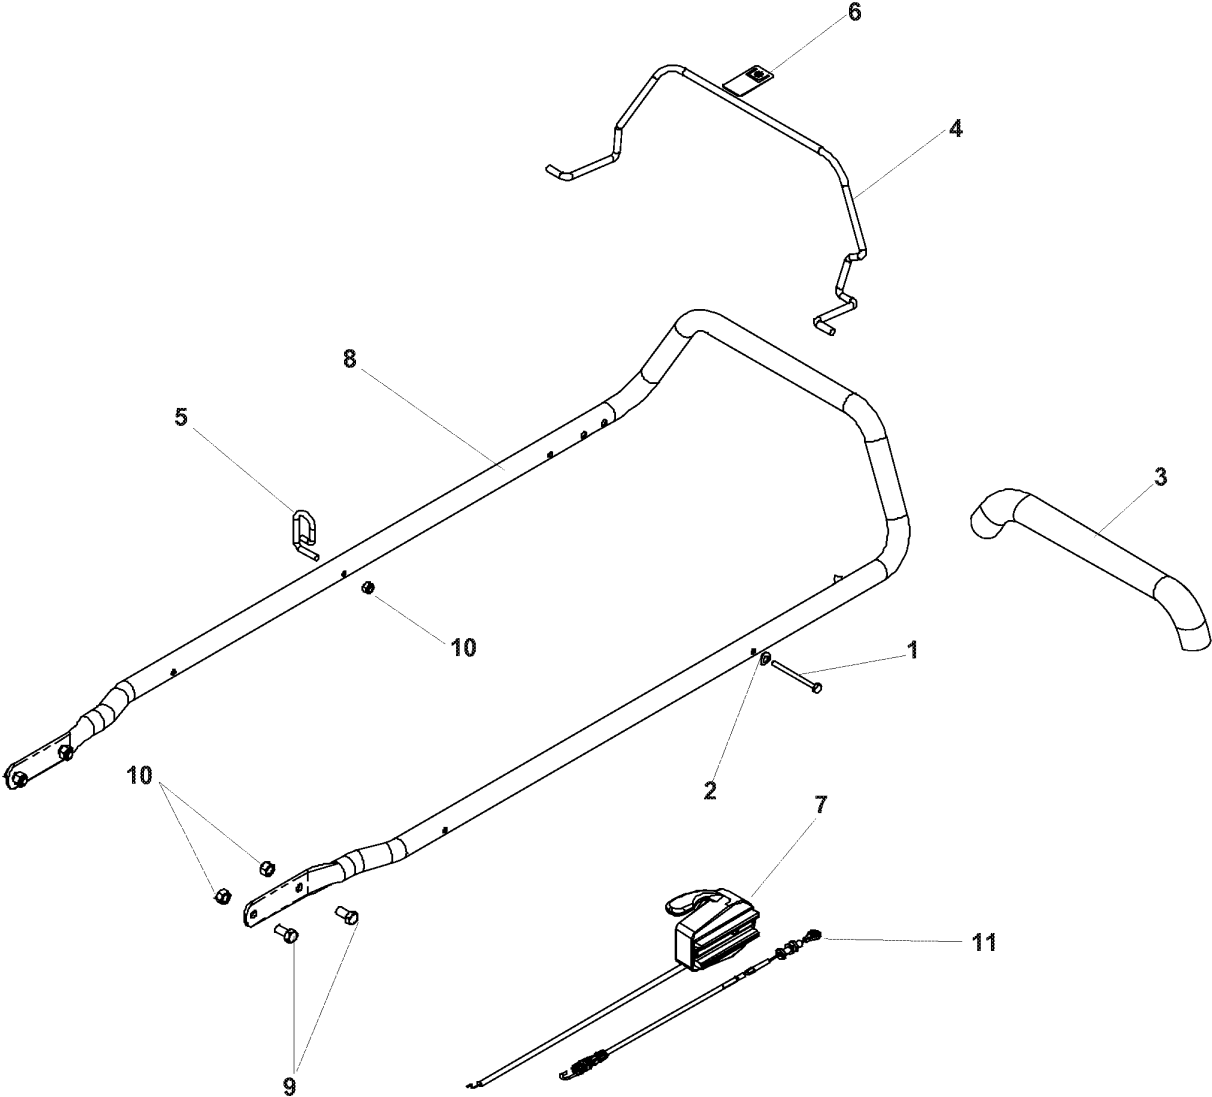

WHEELS & TIRES

REAR WHEELS

MODELS: 968999283, 968999638

WHEELS & TIRES

W21 KC, 968999638, 2007-03

Ref	Part No	Description	Remark	QTY KIT
1	539 11 15-03	WHEEL		1
2	539 11 19-72	WHEEL		1
3	539 11 15-04	BEARING		2
4	539 11 18-95	REAR WHEEL MOUNT WELDMT - L.H.		1
5	539 11 18-96	REAR WHEEL MOUNT WELDMT - R.H.		1
6	539 11 18-73	SHOULDER BOLT		2
7	539 11 19-50	LEVER		2
8	539 11 18-97	WASHER, 3/8, SPEC		2
9	539 11 19-55	WHEEL PLATE, FRONT		2
10	539 11 27-89	AXLE WASHER		2
11	539 11 02-67	BUSHING		2
12	539 99 01-18	WASHER		2
13	539 99 05-63	SCREW		2
14	539 11 19-71	TIRE, 9", RIGHT		1
15	539 11 15-02	TIRE, 9", LEFT		1

HANDLE & CONTROLS

PUSH

MODELS: 968999283, 968999638

HANDLE & CONTROLS

W21 KC, 968999638, 2007-03

Ref	Part No	Description	Remark	QTY KIT
1	539 11 22-76	HCS, M6-1.0 X 70, GR8.8		1
2	539 11 04-88	WASHER, 5/16, WAVE		1
3	539 12 26-35	FOAM GRIP (GROUND) 15'		1
4	539 11 29-08	BAIL		1
5	539 11 29-22	ROPE GUIDE		1
6	539 11 30-67	DECAL		1
7	539 11 31-08	THROTTLE CABLE		1
8	539 11 31-17	HANDLE		1
9	539 99 01-34	BOLT		4
10	539 97 69-79	NUT		5
11	539 11 31-09	CABLE		1
539 976856	539 97 68-56	TIE WRAP		5

ENGINE

W21 KC, 968999638, 2007-03

Ref	Part No	Description	Remark	QTY KIT
1	539 11 49-21	BEARING		1
2	539 11 15-27	ENGINE PULLEY		1
3	539 10 85-61	SCREW, 1/4-20 X 3/8, SET		2
4	539 10 85-06	SCREW		1
5	539 11 19-75	SPACER		1
6	539 10 55-32	HEX CAP SCREW 1/4		2
7	539 11 00-64	CLUTCH, WASHER		1
8	539 99 01-18	WASHER		1
9	539 11 15-26	ADAPTER		1
10	539 11 27-94	KEY		1
11	539 11 29-46	OIL W/LABEL, QT		1
12	539 11 33-91	DECK GUARD, BBC		1
13	539 97 69-52	SCREW		2
14	539 97 69-77	NUT		2
15	539 11 19-70	BOLT		4
16	539 13 05-95	BRACKET-SHAFT SUPPORT, BLK		1
17	539 11 27-87	BLADE		1