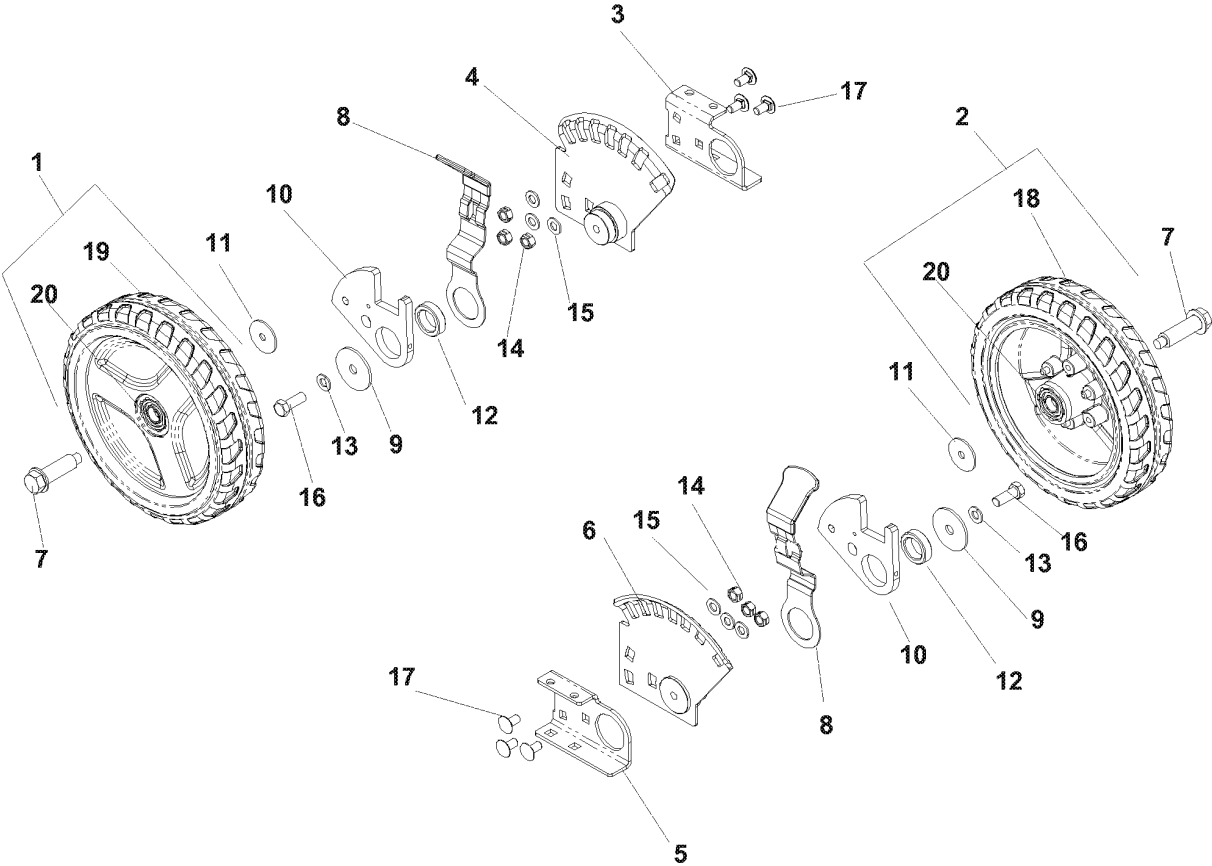

WHEELS & TIRES

FRONT WHEELS

WHEELS & TIRES

W21 KC, 968999638, 2007-03

Ref	Part No	Description	Remark	QTY KIT
1	539 11 15-03	WHEEL		1
2	539 11 19-72	WHEEL		1
3	539 11 18-86	FRONT DECK PLATE, LEFT		1
4	539 11 18-88	FRONT PLATE, LEFT		1
5	539 11 18-87	FRONT DECK PLATE, RIGHT		1
6	539 11 18-89	FRONT PLATE, RIGHT		1
7	539 11 18-73	SHOULDER BOLT		2
8	539 11 18-94	LEVER		2
9	539 11 18-97	WASHER, 3/8, SPEC		2
10	539 11 19-55	WHEEL PLATE, FRONT		2
11	539 11 27-89	AXLE WASHER		2
12	539 11 02-67	BUSHING		2
13	539 99 01-18	WASHER		2
14	539 99 01-84	NUT		6
15	539 99 01-88	WASHER		6
16	539 99 05-63	SCREW		2
17	539 99 07-99	BOLT		6
18	539 11 19-71	TIRE, 9", RIGHT		1
19	539 11 15-02	TIRE, 9", LEFT		1
20	539 11 15-04	BEARING		2