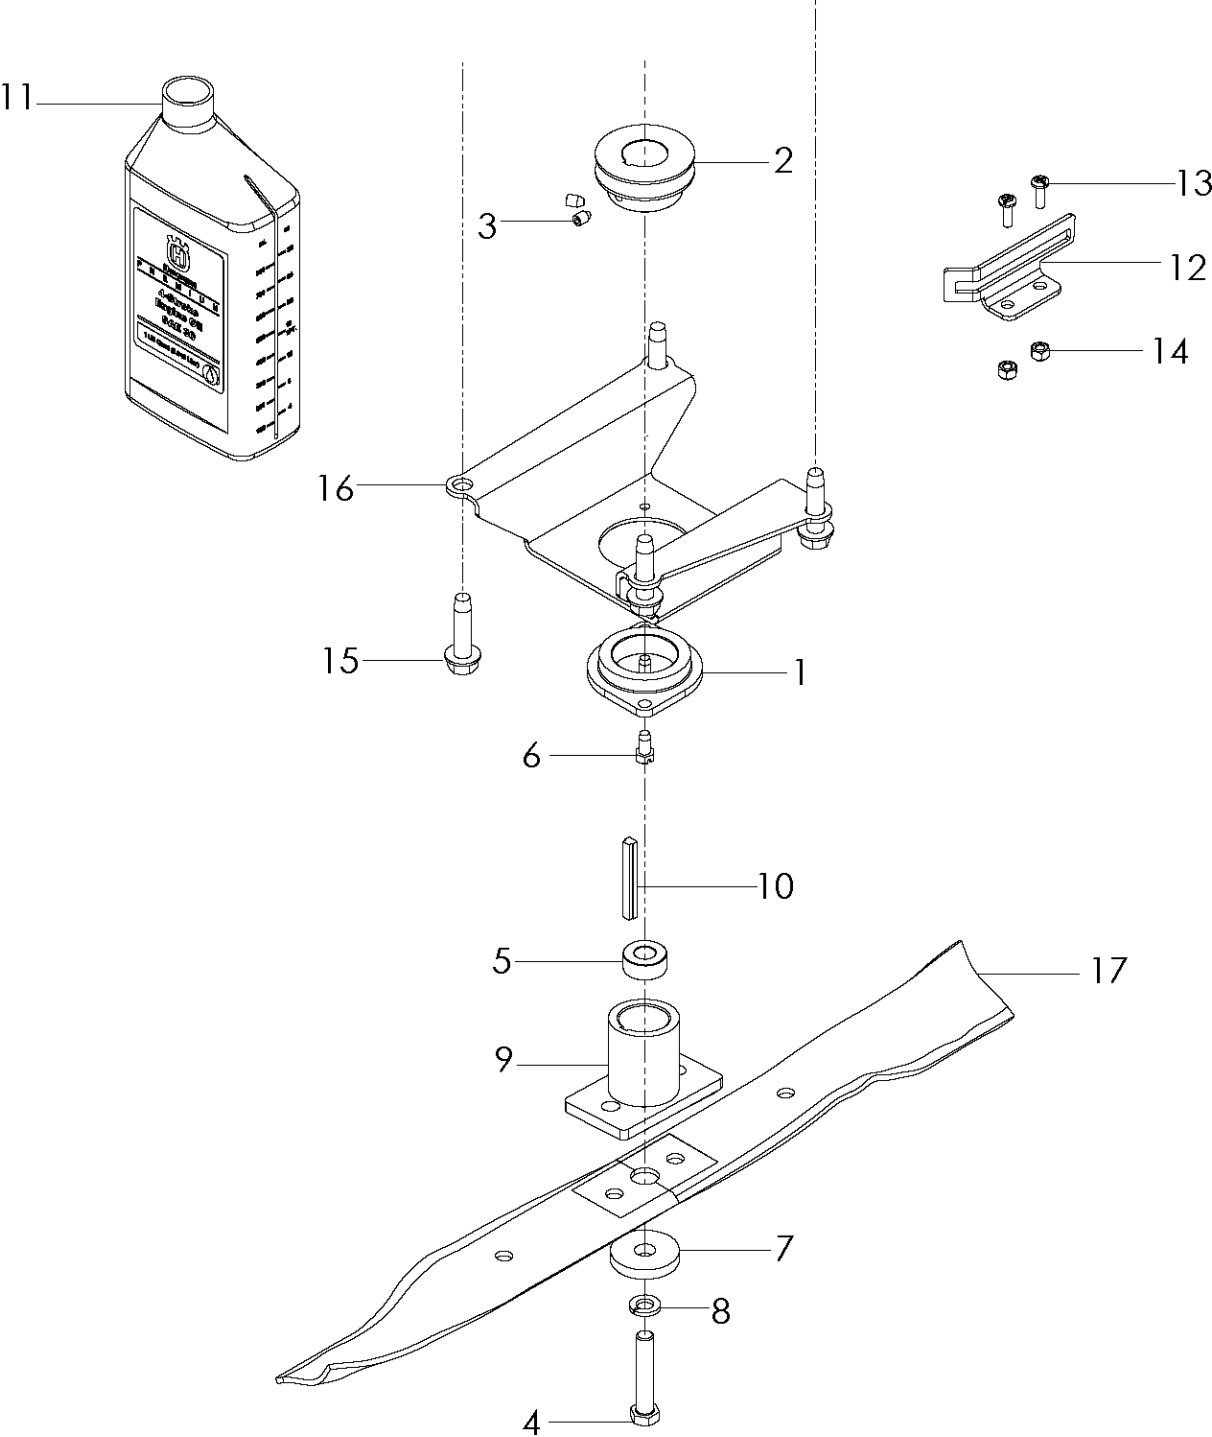

WHEELS & TIRES

REAR WHEELS

MODELS: 968999283, 968999638

WHEELS & TIRES

W21 KC, 968999638, 2007-03

Ref	Part No	Description	Remark	QTY KIT
1	539 11 15-03	WHEEL		1
2	539 11 19-72	WHEEL		1
3	539 11 15-04	BEARING		2
4	539 11 18-95	REAR WHEEL MOUNT WELDMT - L.H.		1
5	539 11 18-96	REAR WHEEL MOUNT WELDMT - R.H.		1
6	539 11 18-73	SHOULDER BOLT		2
7	539 11 19-50	LEVER		2
8	539 11 18-97	WASHER, 3/8, SPEC		2
9	539 11 19-55	WHEEL PLATE, FRONT		2
10	539 11 27-89	AXLE WASHER		2
11	539 11 02-67	BUSHING		2
12	539 99 01-18	WASHER		2
13	539 99 05-63	SCREW		2
14	539 11 19-71	TIRE, 9", RIGHT		1
15	539 11 15-02	TIRE, 9", LEFT		1

HANDLE & CONTROLS

PUSH

MODELS: 968999283, 968999638

HANDLE & CONTROLS

W21 KC, 968999638, 2007-03

Ref	Part No	Description	Remark	QTY KIT
1	539 11 22-76	HCS, M6-1.0 X 70, GR8.8		1
2	539 11 04-88	WASHER, 5/16, WAVE		1
3	539 12 26-35	FOAM GRIP (GROUND) 15'		1
4	539 11 29-08	BAIL		1
5	539 11 29-22	ROPE GUIDE		1
6	539 11 30-67	DECAL		1
7	539 11 31-08	THROTTLE CABLE		1
8	539 11 31-17	HANDLE		1
9	539 99 01-34	BOLT		4
10	539 97 69-79	NUT		5
11	539 11 31-09	CABLE		1
539 976856	539 97 68-56	TIE WRAP		5

ENGINE

W21 KC, 968999638, 2007-03

Ref	Part No	Description	Remark	QTY KIT
1	539 11 49-21	BEARING		1
2	539 11 15-27	ENGINE PULLEY		1
3	539 10 85-61	SCREW, 1/4-20 X 3/8, SET		2
4	539 10 85-06	SCREW		1
5	539 11 19-75	SPACER		1
6	539 10 55-32	HEX CAP SCREW 1/4		2
7	539 11 00-64	CLUTCH, WASHER		1
8	539 99 01-18	WASHER		1
9	539 11 15-26	ADAPTER		1
10	539 11 27-94	KEY		1
11	539 11 29-46	OIL W/LABEL, QT		1
12	539 11 33-91	DECK GUARD, BBC		1
13	539 97 69-52	SCREW		2
14	539 97 69-77	NUT		2
15	539 11 19-70	BOLT		4
16	539 13 05-95	BRACKET-SHAFT SUPPORT, BLK		1
17	539 11 27-87	BLADE		1