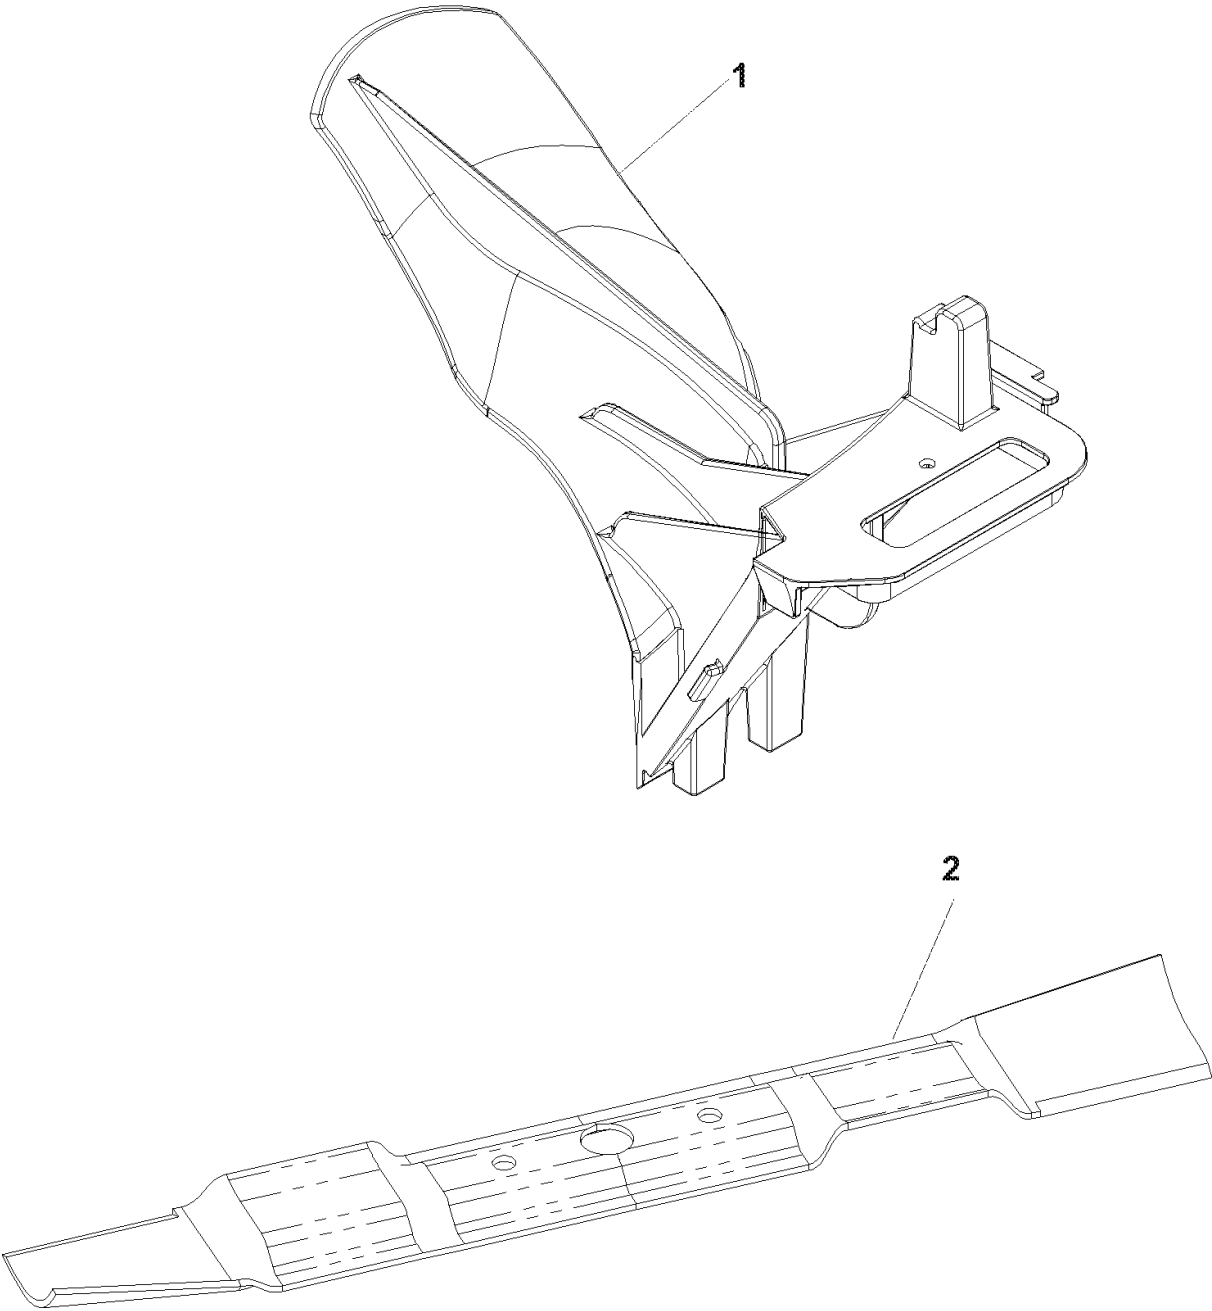

ACCESSORIES

MULCH KIT 113051 (BBC)

ACCESSORIES

W21 KC, 968999638, 2007-03

Ref	Part No	Description	Remark	QTY KIT
1	539 11 15-15	MULCH PLUG		1
2	539 11 19-58	BLADE		1