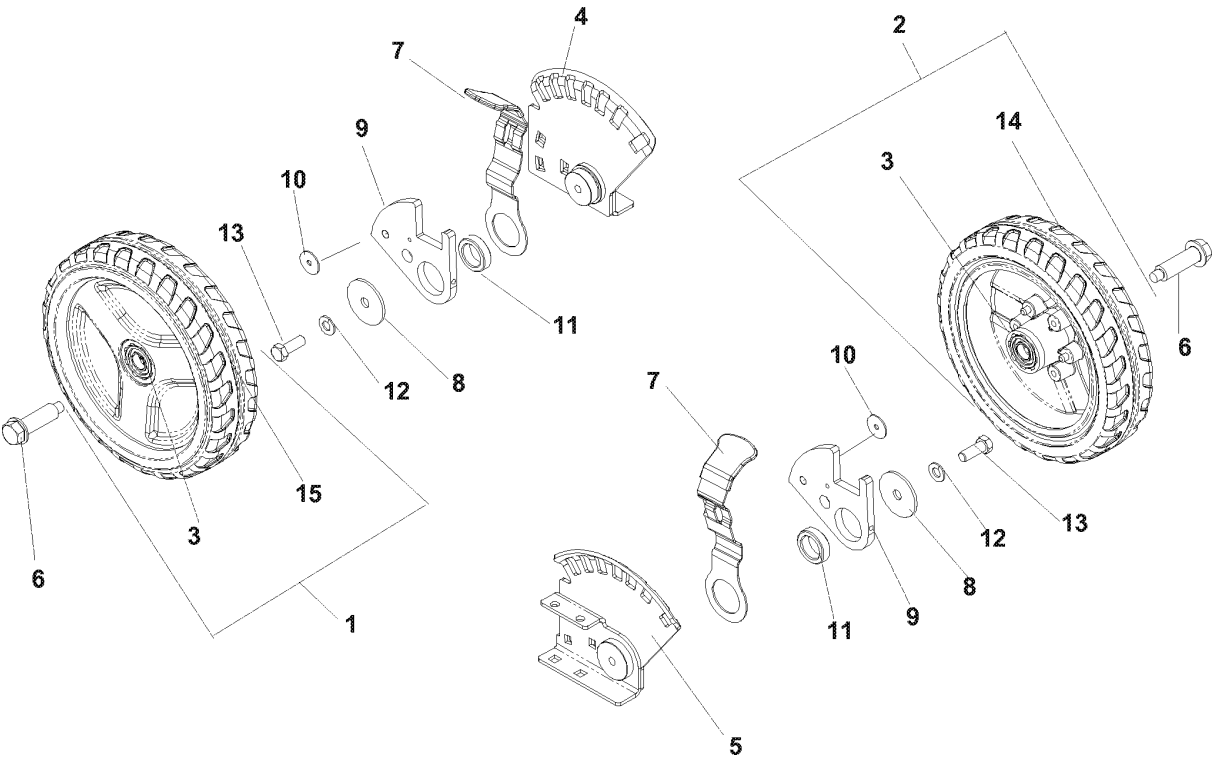

WHEELS & TIRES

REAR WHEELS

MODELS: 968999283, 968999638

WHEELS & TIRES

W21 KC, 968999638, 2007-03

Ref	Part No	Description	Remark	QTY KIT
1	539 11 15-03	WHEEL		1
2	539 11 19-72	WHEEL		1
3	539 11 15-04	BEARING		2
4	539 11 18-95	REAR WHEEL MOUNT WELDMT - L.H.		1
5	539 11 18-96	REAR WHEEL MOUNT WELDMT - R.H.		1
6	539 11 18-73	SHOULDER BOLT		2
7	539 11 19-50	LEVER		2
8	539 11 18-97	WASHER, 3/8, SPEC		2
9	539 11 19-55	WHEEL PLATE, FRONT		2
10	539 11 27-89	AXLE WASHER		2
11	539 11 02-67	BUSHING		2
12	539 99 01-18	WASHER		2
13	539 99 05-63	SCREW		2
14	539 11 19-71	TIRE, 9", RIGHT		1
15	539 11 15-02	TIRE, 9", LEFT		1

HANDLE & CONTROLS

PUSH

MODELS: 968999283, 968999638

HANDLE & CONTROLS

W21 KC, 968999638, 2007-03

Ref	Part No	Description	Remark	QTY KIT
1	539 11 22-76	HCS, M6-1.0 X 70, GR8.8		1
2	539 11 04-88	WASHER, 5/16, WAVE		1
3	539 12 26-35	FOAM GRIP (GROUND) 15'		1
4	539 11 29-08	BAIL		1
5	539 11 29-22	ROPE GUIDE		1
6	539 11 30-67	DECAL		1
7	539 11 31-08	THROTTLE CABLE		1
8	539 11 31-17	HANDLE		1
9	539 99 01-34	BOLT		4
10	539 97 69-79	NUT		5
11	539 11 31-09	CABLE		1
539 976856	539 97 68-56	TIE WRAP		5

ENGINE

W21 KC, 968999638, 2007-03

Ref	Part No	Description	Remark	QTY KIT
1	539 11 49-21	BEARING		1
2	539 11 15-27	ENGINE PULLEY		1
3	539 10 85-61	SCREW, 1/4-20 X 3/8, SET		2
4	539 10 85-06	SCREW		1
5	539 11 19-75	SPACER		1
6	539 10 55-32	HEX CAP SCREW 1/4		2
7	539 11 00-64	CLUTCH, WASHER		1
8	539 99 01-18	WASHER		1
9	539 11 15-26	ADAPTER		1
10	539 11 27-94	KEY		1
11	539 11 29-46	OIL W/LABEL, QT		1
12	539 11 33-91	DECK GUARD, BBC		1
13	539 97 69-52	SCREW		2
14	539 97 69-77	NUT		2
15	539 11 19-70	BOLT		4
16	539 13 05-95	BRACKET-SHAFT SUPPORT, BLK		1
17	539 11 27-87	BLADE		1