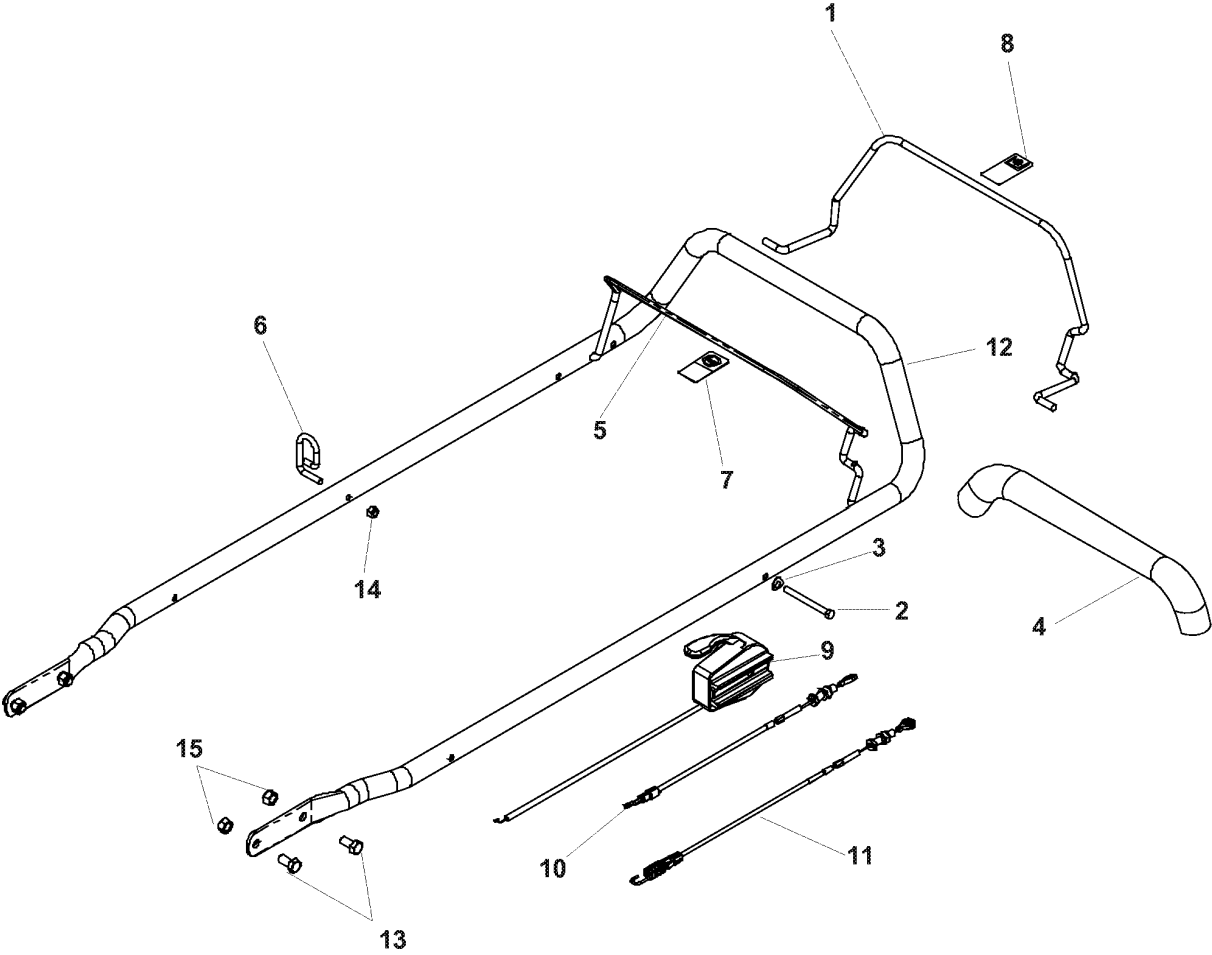

HANDLE & CONTROLS

BLADE, BRAKE, CLUTCH (BBC)
MODELS: 968999286, 968999287, 968999640

HANDLE & CONTROLS

W21 K, 968999283, 2007-03

Ref	Part No	Description	Remark	QTY KIT
1	539 11 19-93	BAIL		1
2	539 11 22-76	HCS, M6-1.0 X 70, GR8.8		1
3	539 11 22-77	HCS, M6-1.0 X 50, GR8.8		1
4	539 11 04-88	WASHER, 5/16, WAVE		2
5	539 12 26-35	FOAM GRIP (GROUND) 15'		1
6	539 11 29-07	BAIL		1
7	539 11 29-22	ROPE GUIDE		1
8	539 11 30-67	DECAL		1
9	539 11 30-68	DECAL		1
10	539 11 31-10	CONTROL		1
11	539 11 31-13	THROTTLE CABLE ASSY		1
12	539 11 31-14	CABLE		1
13	539 11 31-17	HANDLE		1
14	539 99 01-34	BOLT		4
15	539 97 69-78	NUT		1
16	539 97 69-79	NUT		4
539 976856	539 97 68-56	TIE WRAP		7

HANDLE & CONTROLS

SELF PROPELLED
MODELS: 968999284, 968999289, 968999639

HANDLE & CONTROLS

W21 K, 968999283, 2007-03

Ref	Part No	Description	Remark	QTY KIT
1	539 11 19-93	BAIL		1
2	539 11 22-76	HCS, M6-1.0 X 70, GR8.8		1
3	539 11 04-88	WASHER, 5/16, WAVE		1
4	539 12 26-35	FOAM GRIP (GROUND) 15'		1
5	539 11 29-08	BAIL		1
6	539 11 29-22	ROPE GUIDE		1
7	539 11 30-67	DECAL		1
8	539 11 30-68	DECAL		1
9	539 11 31-08	THROTTLE CABLE		1
10	539 11 31-09	CABLE		1
11	539 11 31-10	CONTROL		1
12	539 11 31-17	HANDLE		1
13	539 99 01-34	BOLT		4
14	539 97 69-78	NUT		1
15	539 97 69-79	NUT		4
539 976856	539 97 68-56	TIE WRAP		5

HANDLE & CONTROLS

PUSH

MODELS: 968999283, 968999638

HANDLE & CONTROLS

W21 K, 968999283, 2007-03

Ref	Part No	Description	Remark	QTY KIT
1	539 11 22-76	HCS, M6-1.0 X 70, GR8.8		1
2	539 11 04-88	WASHER, 5/16, WAVE		1
3	539 12 26-35	FOAM GRIP (GROUND) 15'		1
4	539 11 29-08	BAIL		1
5	539 11 29-22	ROPE GUIDE		1
6	539 11 30-67	DECAL		1
7	539 11 31-08	THROTTLE CABLE		1
8	539 11 31-17	HANDLE		1
9	539 99 01-34	BOLT		4
10	539 97 69-79	NUT		5
11	539 11 31-09	CABLE		1
539 976856	539 97 68-56	TIE WRAP		5