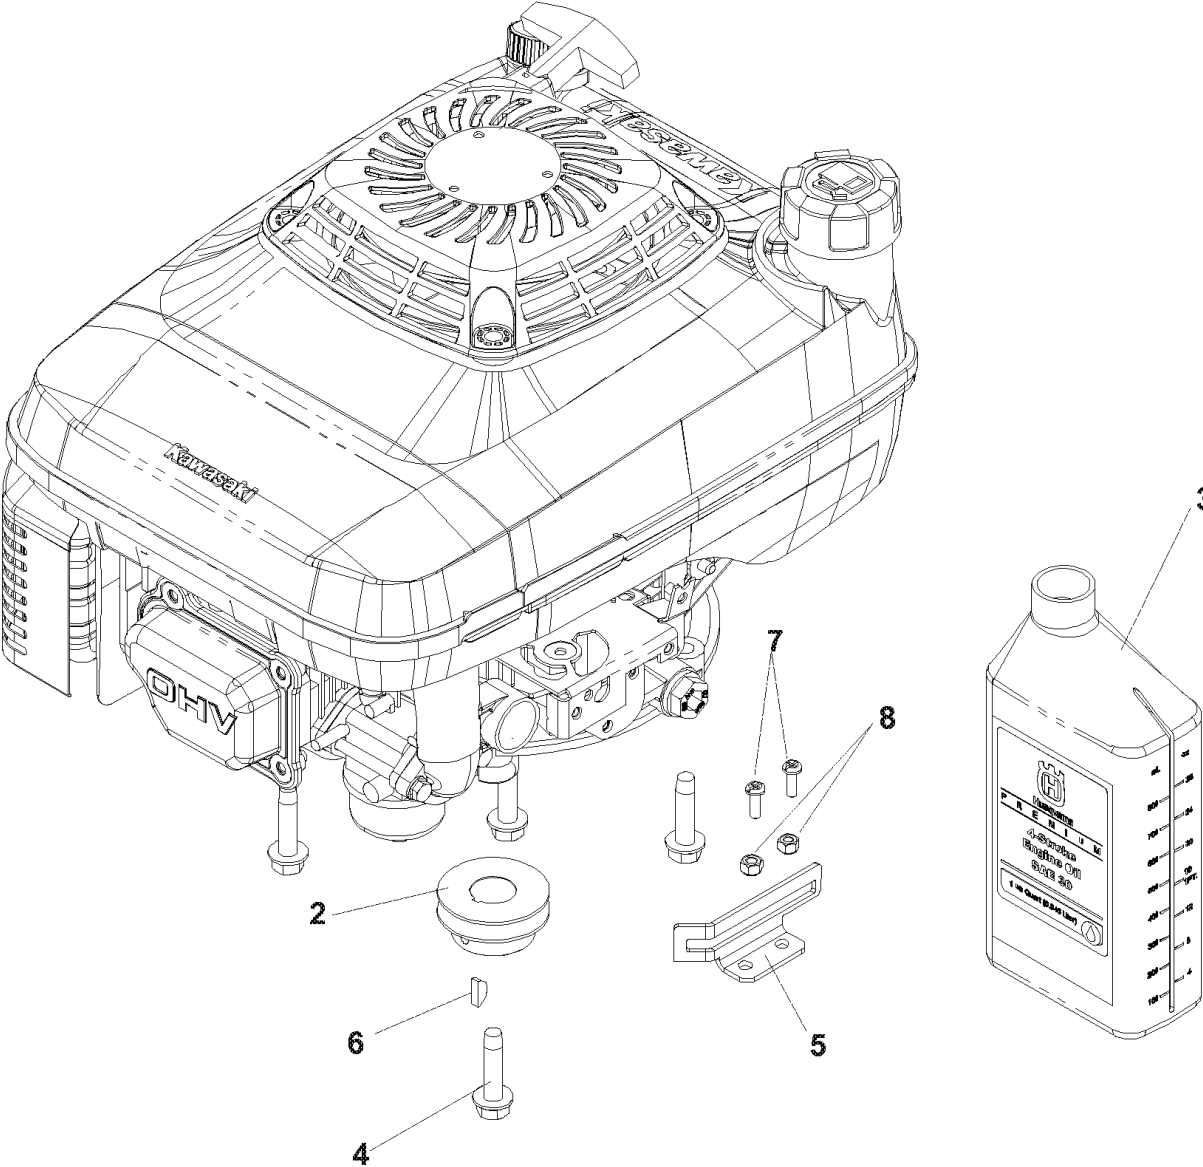

ENGINE

KAWASAKI BBC
MODEL: 968999640

ENGINE

W21 K, 968999283, 2007-03

Ref	Part No	Description	Remark	QTY KIT
1	539 11 15-25	ENGINE PULLEY		1
2	539 11 29-46	OIL W/LABEL, QT		1
3	539 11 19-70	BOLT		4
4	539 11 33-91	DECK GUARD, BBC		1
5	539 91 00-08	KEY		1
6	539 97 69-52	SCREW		2
7	539 97 69-77	NUT		2