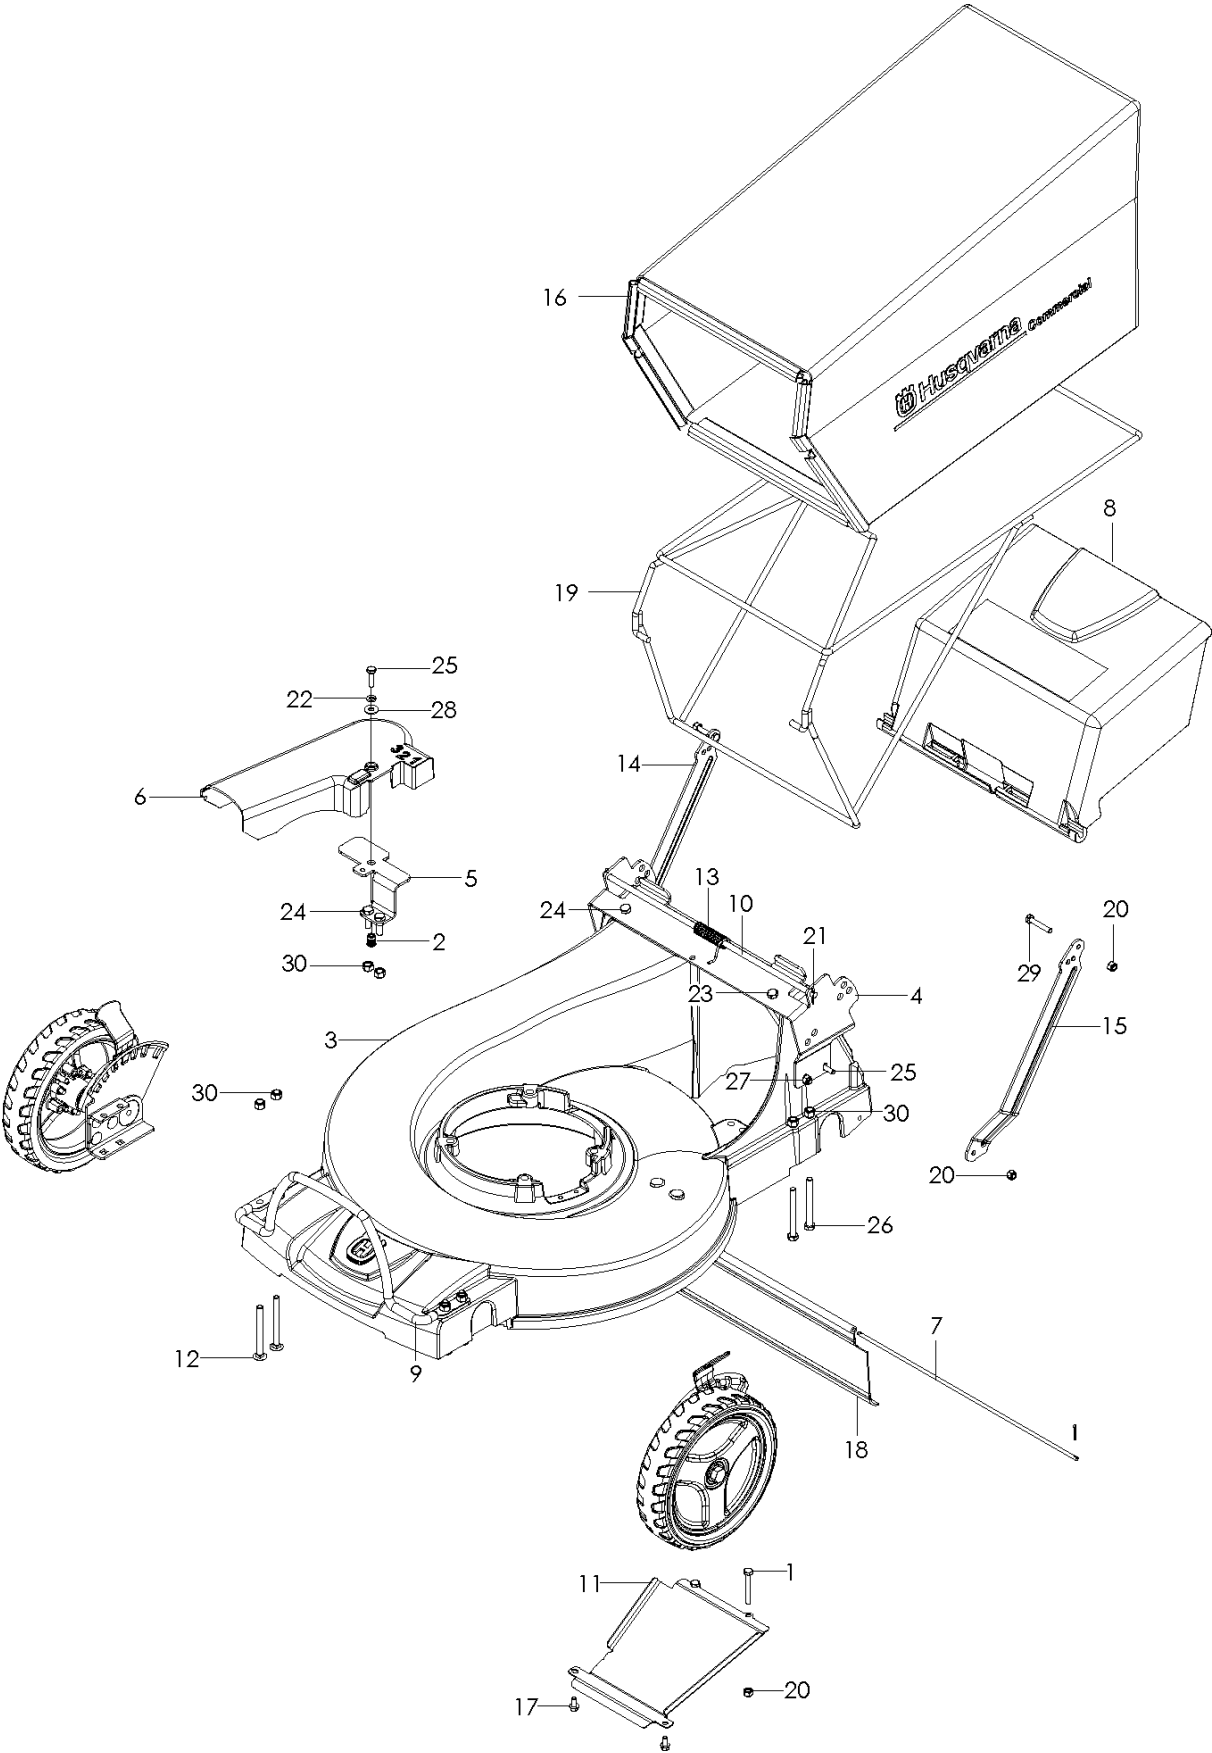

SPARE PARTS LIST

LAWN MOWERS: COMMERCIAL
WALK-BEHINDS

W21 K, 968999283, 2007-03

CHASSIS / FRAME

W21 K, 968999283, 2007-03

Ref	Part No	Description	Remark	QTY KIT
1	539 10 13-13	HCS 1/4C X 2		2
2	539 10 81-47	INSERT		1
3	539 11 30-49	DECAL		1
4	539 11 15-21	TOP SADDLE		1
5	539 11 15-30	DECK		1
6	539 11 15-36	BELT SHIELD		1
7	539 11 15-38	FLAP		1
8	539 11 15-40	DESCHARGE FLAP		1
9	539 11 18-63	GUARD		1
10	539 11 18-68	HINGE		1
11	539 11 19-64	CHUTE BOTTOM		1
12	539 11 19-77	RHSNB, 5/16C X 3 1/4, GR5		4
13	539 11 19-95	SPRING, TORSION		1
14	539 11 20-47	HANDLE BRACE, RIGHT	RT	1
15	539 11 21-11	HANDLE BRACE, LEFT	LT	1
16	539 11 22-93	GRASS BAG		1
17	539 11 27-93	SCREW, 1/4-14 X 1/2, THD FORM		2
18	539 13 05-36	DECK		1
19	539 11 35-45	BAG FRAME		1
20	539 97 69-78	NUT		8
21	539 99 00-37	PIN RETAINING SCREW		4
22	539 99 00-52	WASHER		1
23	539 99 02-06	SCREW		1
24	539 99 02-09	SCREW		3
25	539 99 05-48	SCREW		3
26	539 99 05-53	HCS 5/16 X 3		4
27	539 99 05-80	SCREW		2
28	539 99 05-98	WASHER		1
29	539 99 06-39	SCREW		2
30	539 99 07-17	NUT		12

WHEELS & TIRES

FRONT WHEELS

WHEELS & TIRES

W21 K, 968999283, 2007-03

Ref	Part No	Description	Remark	QTY KIT
1	539 11 15-03	WHEEL		1
2	539 11 19-72	WHEEL		1
3	539 11 18-86	FRONT DECK PLATE, LEFT		1
4	539 11 18-88	FRONT PLATE, LEFT		1
5	539 11 18-87	FRONT DECK PLATE, RIGHT		1
6	539 11 18-89	FRONT PLATE, RIGHT		1
7	539 11 18-73	SHOULDER BOLT		2
8	539 11 18-94	LEVER		2
9	539 11 18-97	WASHER, 3/8, SPEC		2
10	539 11 19-55	WHEEL PLATE, FRONT		2
11	539 11 27-89	AXLE WASHER		2
12	539 11 02-67	BUSHING		2
13	539 99 01-18	WASHER		2
14	539 99 01-84	NUT		6
15	539 99 01-88	WASHER		6
16	539 99 05-63	SCREW		2
17	539 99 07-99	BOLT		6
18	539 11 19-71	TIRE, 9", RIGHT		1
19	539 11 15-02	TIRE, 9", LEFT		1
20	539 11 15-04	BEARING		2