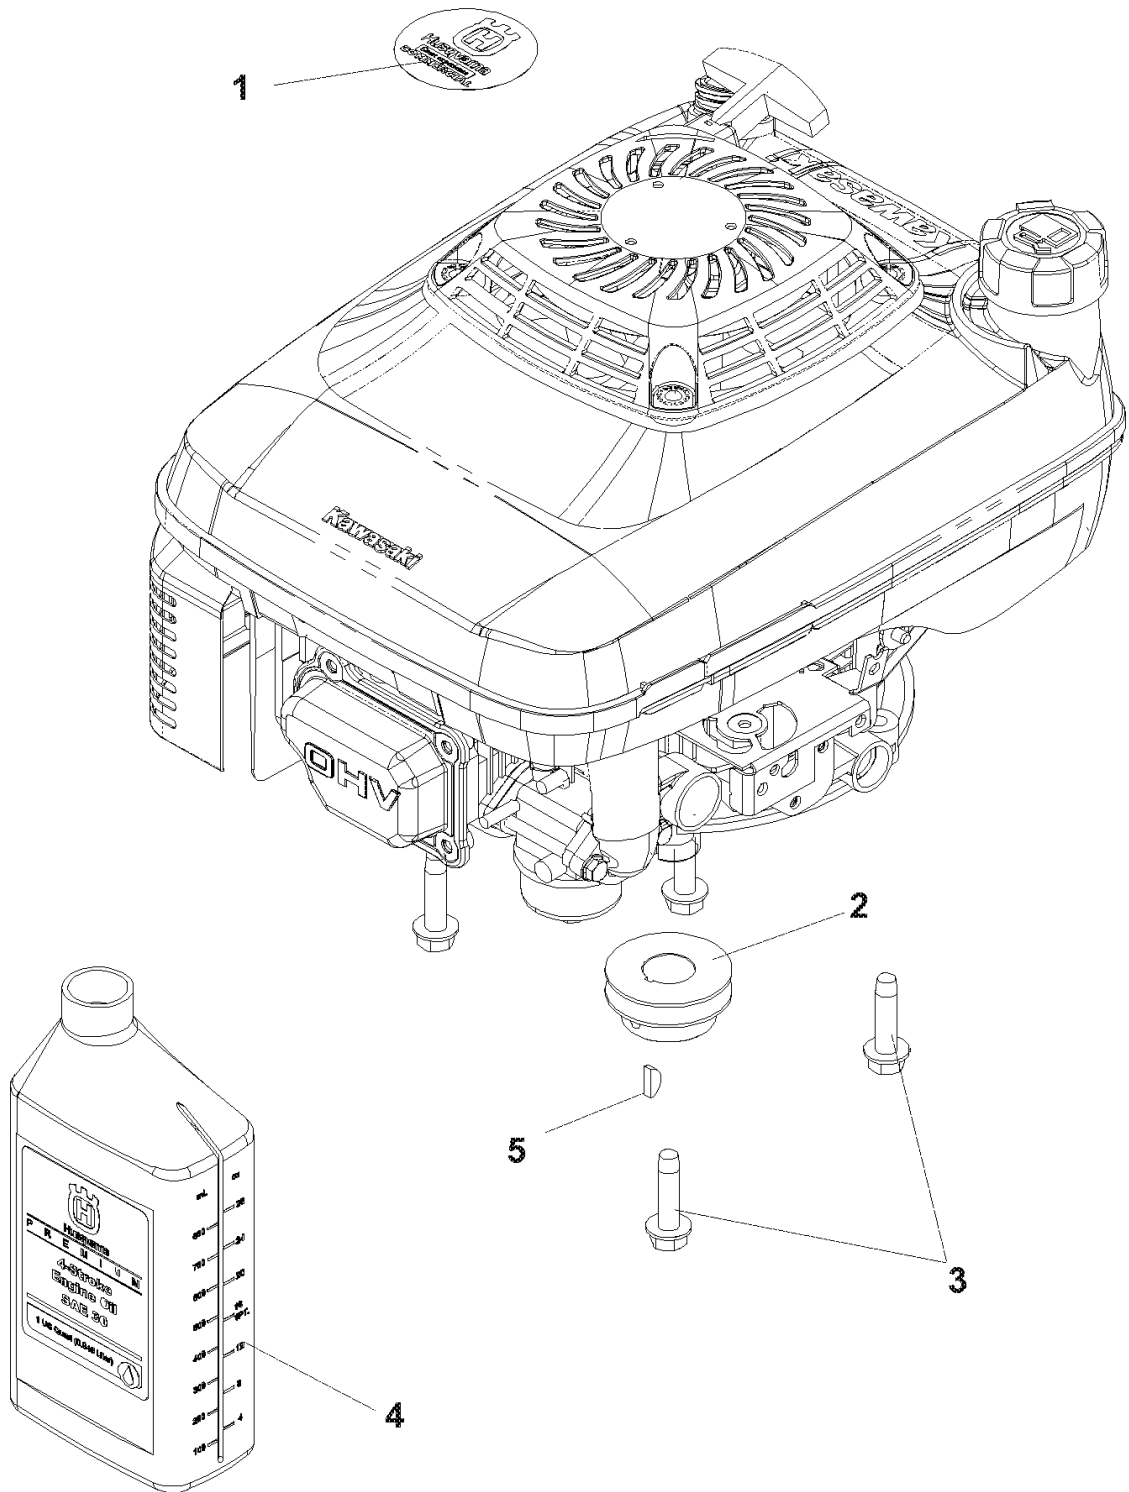

ENGINE

KAWASAKI BBC - CE

MODEL: 968999287

ENGINE

W21 K, 968999283, 2007-03

Ref	Part No	Description	Remark	QTY KIT
1	539 11 01-24	DECAL		1
2	539 11 15-25	ENGINE PULLEY		1
3	539 11 19-70	BOLT		4
4	539 11 29-46	OIL W/LABEL, QT		1
5	539 91 00-08	KEY		1