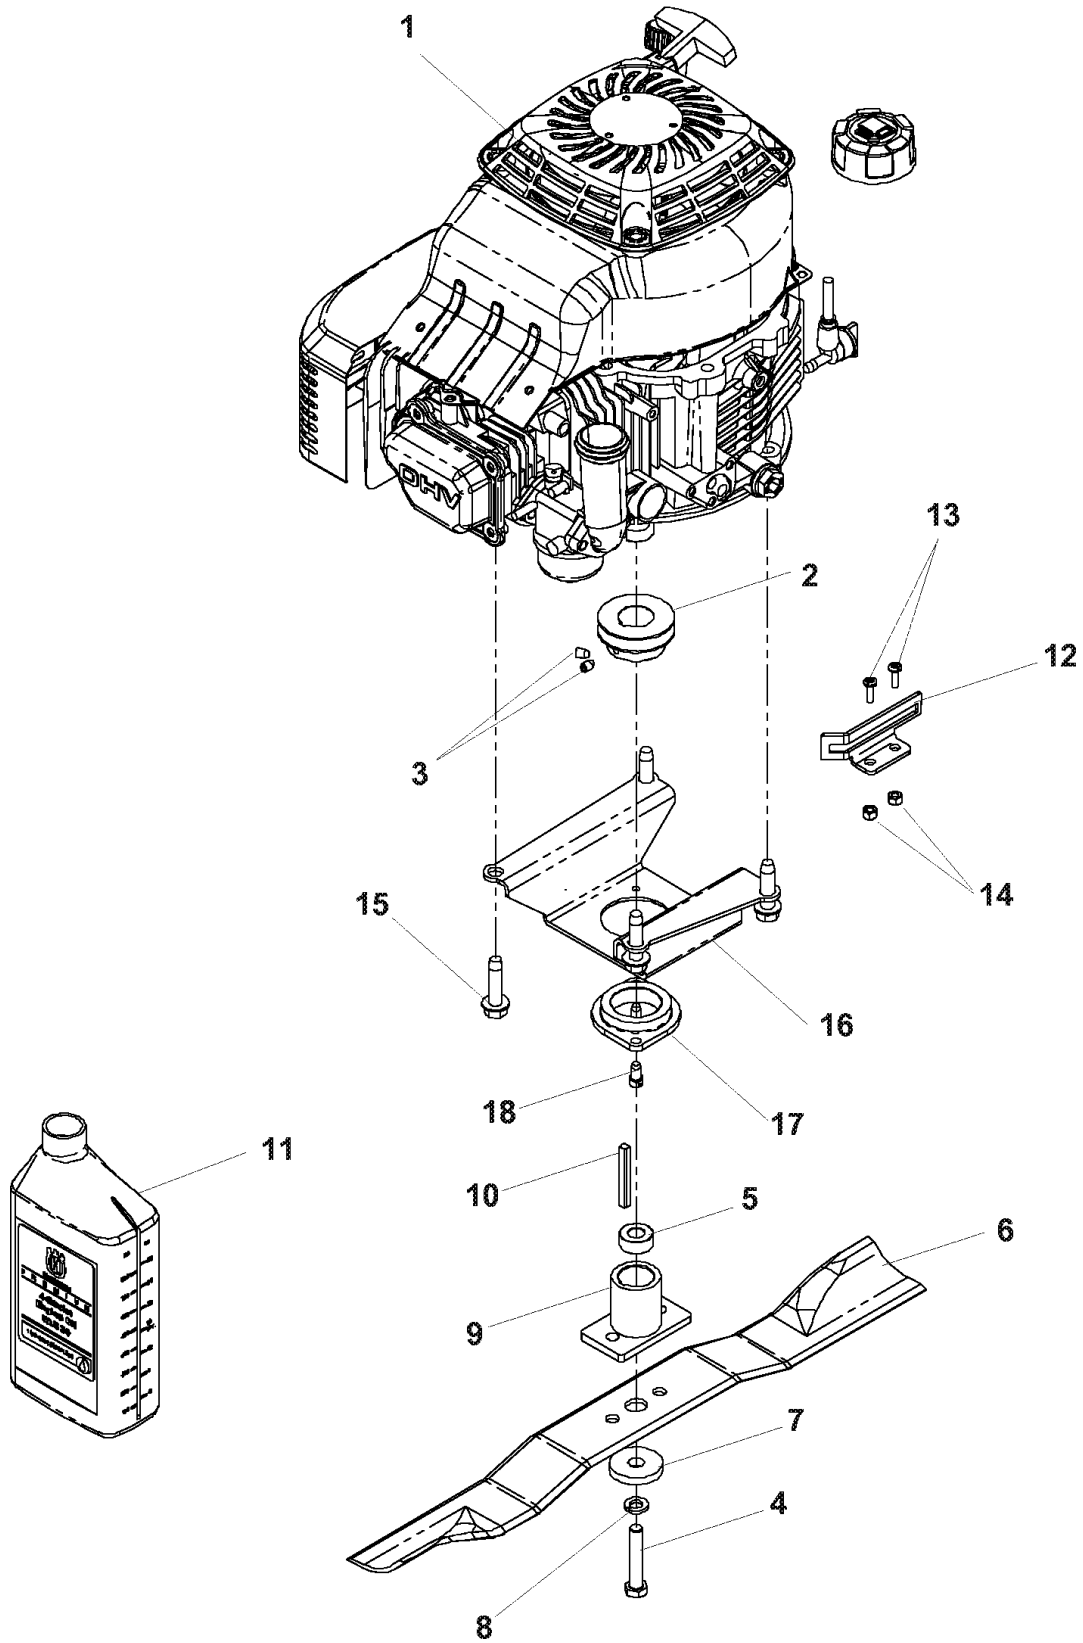

TRANSMISSION

SELF PROPELLED

MODELS: 968999284, 968999286, 968999287,
968999289, 968999639, 968999640

TRANSMISSION

W21 K, 968999283, 2007-03

Ref	Part No	Description	Remark	QTY KIT
1	539 11 15-31	BELT		1
2	539 10 98-00	BOLT		1
3	539 11 15-28	DRIVEN PULLEY		1
4	539 11 15-29	CABLE		1
5	539 11 15-35	LEVER		1
6	539 11 18-77	TRANSMISSION SPACER		1
7	539 11 20-46	HCS, 1/4-14 X 1 1/2, SELF TAP		1
8	539 11 29-11	PIVOT BUSHING		1
9	539 11 29-15	SHAFT COVER		1
10	539 11 31-00	PIN		1
11	539 11 31-39	TRANSMISSION W/GREASE SLOT, T13C		1
12	539 97 69-78	NUT		1
13	539 99 05-98	WASHER		1
14	539 99 10-81	SCREW, 1/4-14 X 3/4, SELF TAP		2
15	539 11 18-90	SPRING		1
16	539 11 18-91	KEY SPRING		2
17	539 11 18-93	KEY		2

ENGINE

KAWASAKI ZONE

MODEL: 968999283, 968999284

ENGINE

W21 K, 968999283, 2007-03

Ref	Part No	Description	Remark	QTY KIT
2	539 11 15-27	ENGINE PULLEY		1
3	539 10 85-61	SCREW, 1/4-20 X 3/8, SET		2
4	539 10 85-06	SCREW		1
5	539 11 19-75	SPACER		1
6	539 11 27-87	BLADE		1
7	539 11 00-64	CLUTCH, WASHER		1
8	539 99 01-18	WASHER		1
9	539 11 15-26	ADAPTER		1
10	539 11 27-94	KEY		1
11	539 11 29-46	OIL W/LABEL, QT		1
12	539 11 33-91	DECK GUARD, BBC		1
13	539 97 69-52	SCREW		2
14	539 97 69-77	NUT		2
15	539 11 19-70	BOLT		4
17	539 11 49-21	BEARING		1
18	539 10 55-32	HEX CAP SCREW 1/4		2

ENGINE

KAWASAKI ZONE - CE
MODEL: 968999289

ENGINE

W21 K, 968999283, 2007-03

Ref	Part No	Description	Remark	QTY KIT
1	539 10 85-06	SCREW		1
2	539 10 85-61	SCREW, 1/4-20 X 3/8, SET		2
3	539 11 00-64	CLUTCH, WASHER		1
4	539 11 01-24	DECAL		1
5	539 11 15-26	ADAPTER		1
6	539 11 15-27	ENGINE PULLEY		1
7	539 11 19-75	SPACER		1
8	539 11 19-70	BOLT		4
9	539 11 32-33	BLADE		1
10	539 11 27-94	KEY		1
11	539 11 29-46	OIL W/LABEL, QT		1
12	539 13 05-95	BRACKET-SHAFT SUPPORT, BLK		1
13	539 11 49-21	BEARING		1
14	539 11 33-91	DECK GUARD, BBC		1
15	539 97 69-52	SCREW		2
16	539 97 69-77	NUT		2
17	539 99 01-18	WASHER		1