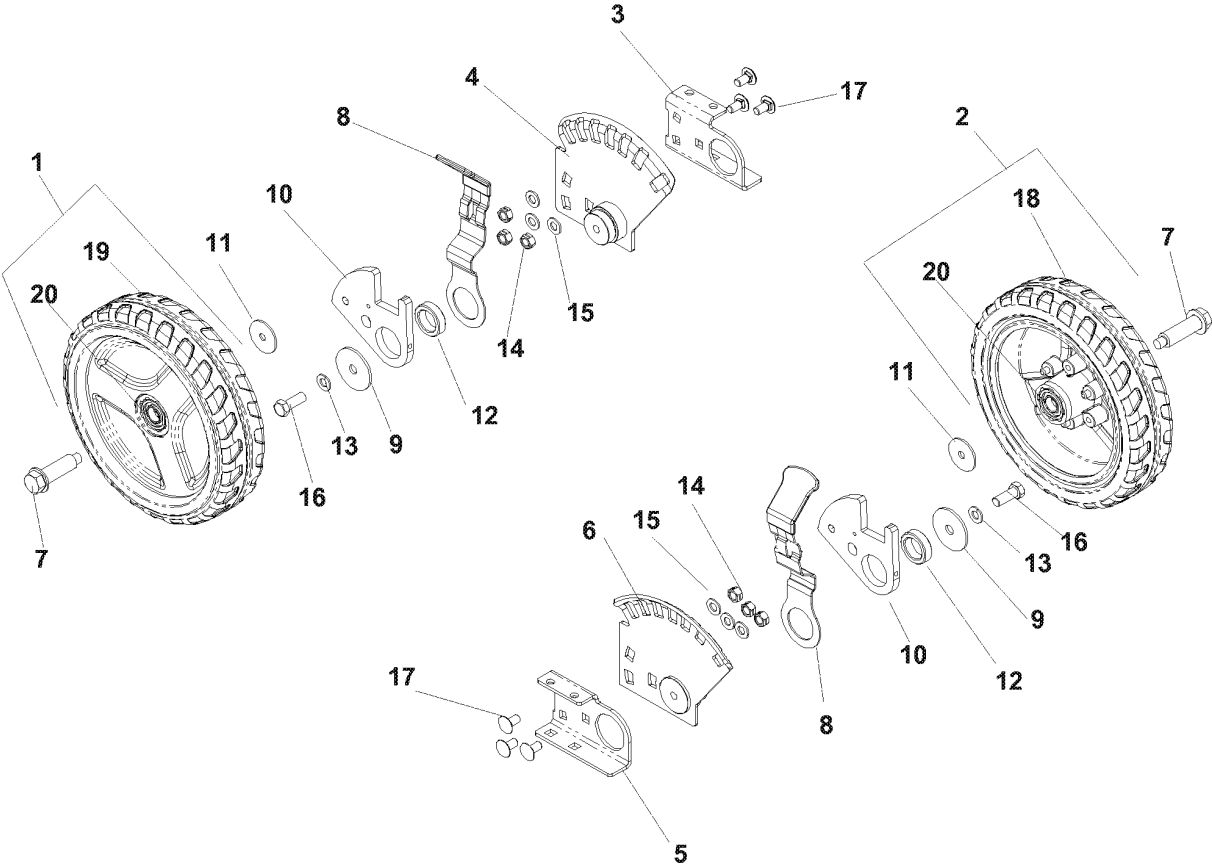

WHEELS & TIRES

FRONT WHEELS

WHEELS & TIRES

W21 K, 968999283, 2007-03

Ref	Part No	Description	Remark	QTY KIT
1	539 11 15-03	WHEEL		1
2	539 11 19-72	WHEEL		1
3	539 11 18-86	FRONT DECK PLATE, LEFT		1
4	539 11 18-88	FRONT PLATE, LEFT		1
5	539 11 18-87	FRONT DECK PLATE, RIGHT		1
6	539 11 18-89	FRONT PLATE, RIGHT		1
7	539 11 18-73	SHOULDER BOLT		2
8	539 11 18-94	LEVER		2
9	539 11 18-97	WASHER, 3/8, SPEC		2
10	539 11 19-55	WHEEL PLATE, FRONT		2
11	539 11 27-89	AXLE WASHER		2
12	539 11 02-67	BUSHING		2
13	539 99 01-18	WASHER		2
14	539 99 01-84	NUT		6
15	539 99 01-88	WASHER		6
16	539 99 05-63	SCREW		2
17	539 99 07-99	BOLT		6
18	539 11 19-71	TIRE, 9", RIGHT		1
19	539 11 15-02	TIRE, 9", LEFT		1
20	539 11 15-04	BEARING		2