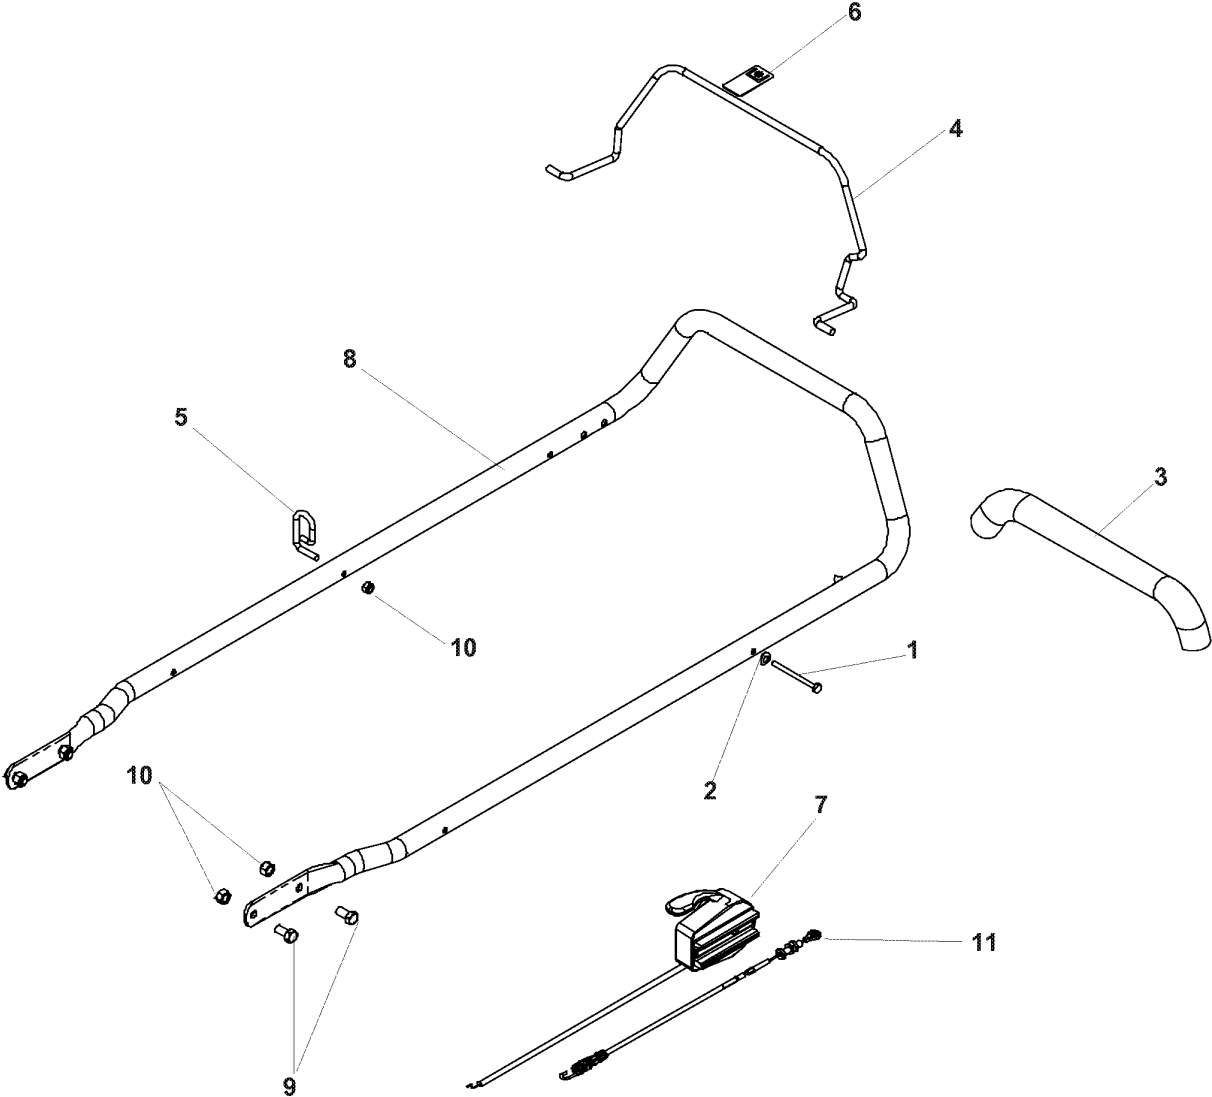

HANDLE & CONTROLS

BLADE, BRAKE, CLUTCH (BBC)
MODELS: 968999286, 968999287, 968999640

HANDLE & CONTROLS

W21 K, 968999283, 2007-03

Ref	Part No	Description	Remark	QTY KIT
1	539 11 19-93	BAIL		1
2	539 11 22-76	HCS, M6-1.0 X 70, GR8.8		1
3	539 11 22-77	HCS, M6-1.0 X 50, GR8.8		1
4	539 11 04-88	WASHER, 5/16, WAVE		2
5	539 12 26-35	FOAM GRIP (GROUND) 15'		1
6	539 11 29-07	BAIL		1
7	539 11 29-22	ROPE GUIDE		1
8	539 11 30-67	DECAL		1
9	539 11 30-68	DECAL		1
10	539 11 31-10	CONTROL		1
11	539 11 31-13	THROTTLE CABLE ASSY		1
12	539 11 31-14	CABLE		1
13	539 11 31-17	HANDLE		1
14	539 99 01-34	BOLT		4
15	539 97 69-78	NUT		1
16	539 97 69-79	NUT		4
539 976856	539 97 68-56	TIE WRAP		7

HANDLE & CONTROLS

SELF PROPELLED
MODELS: 968999284, 968999289, 968999639

HANDLE & CONTROLS

W21 K, 968999283, 2007-03

Ref	Part No	Description	Remark	QTY KIT
1	539 11 19-93	BAIL		1
2	539 11 22-76	HCS, M6-1.0 X 70, GR8.8		1
3	539 11 04-88	WASHER, 5/16, WAVE		1
4	539 12 26-35	FOAM GRIP (GROUND) 15'		1
5	539 11 29-08	BAIL		1
6	539 11 29-22	ROPE GUIDE		1
7	539 11 30-67	DECAL		1
8	539 11 30-68	DECAL		1
9	539 11 31-08	THROTTLE CABLE		1
10	539 11 31-09	CABLE		1
11	539 11 31-10	CONTROL		1
12	539 11 31-17	HANDLE		1
13	539 99 01-34	BOLT		4
14	539 97 69-78	NUT		1
15	539 97 69-79	NUT		4
539 976856	539 97 68-56	TIE WRAP		5

HANDLE & CONTROLS

PUSH

MODELS: 968999283, 968999638

HANDLE & CONTROLS

W21 K, 968999283, 2007-03

Ref	Part No	Description	Remark	QTY KIT
1	539 11 22-76	HCS, M6-1.0 X 70, GR8.8		1
2	539 11 04-88	WASHER, 5/16, WAVE		1
3	539 12 26-35	FOAM GRIP (GROUND) 15'		1
4	539 11 29-08	BAIL		1
5	539 11 29-22	ROPE GUIDE		1
6	539 11 30-67	DECAL		1
7	539 11 31-08	THROTTLE CABLE		1
8	539 11 31-17	HANDLE		1
9	539 99 01-34	BOLT		4
10	539 97 69-79	NUT		5
11	539 11 31-09	CABLE		1
539 976856	539 97 68-56	TIE WRAP		5