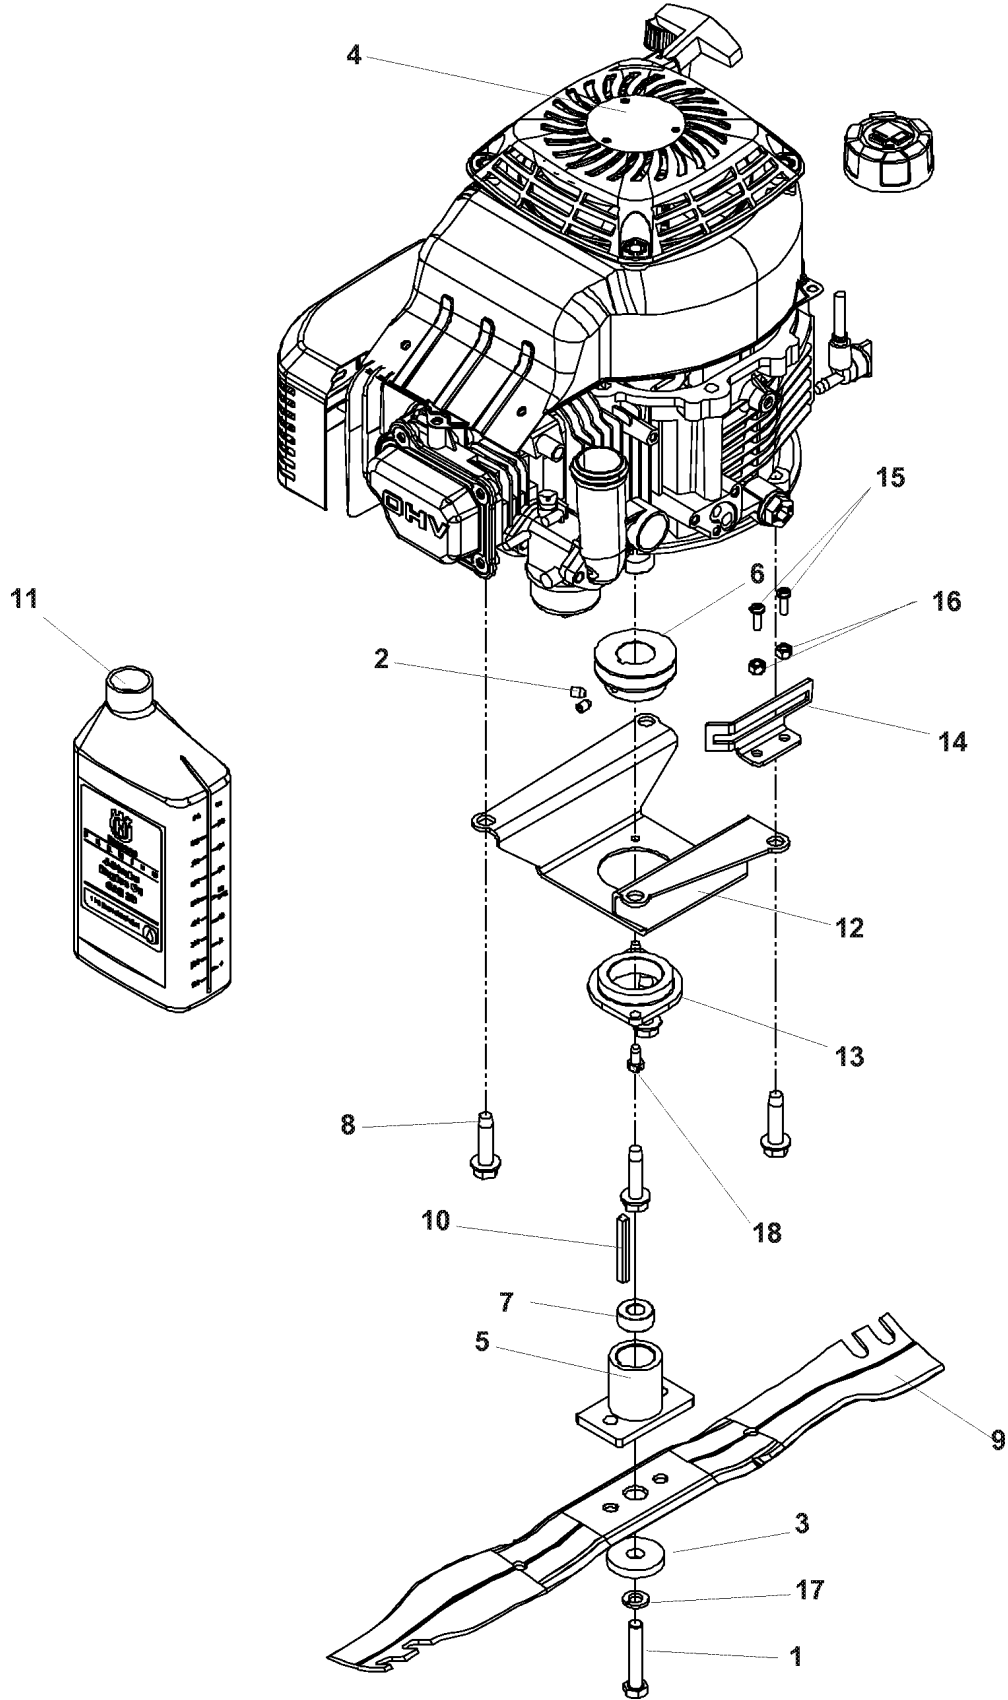

TRANSMISSION

SELF PROPELLED

MODELS: 968999284, 968999286, 968999287,
968999289, 968999639, 968999640

TRANSMISSION

W21 K, 968999283, 2007-03

Ref	Part No	Description	Remark	QTY KIT
1	539 11 15-31	BELT		1
2	539 10 98-00	BOLT		1
3	539 11 15-28	DRIVEN PULLEY		1
4	539 11 15-29	CABLE		1
5	539 11 15-35	LEVER		1
6	539 11 18-77	TRANSMISSION SPACER		1
7	539 11 20-46	HCS, 1/4-14 X 1 1/2, SELF TAP		1
8	539 11 29-11	PIVOT BUSHING		1
9	539 11 29-15	SHAFT COVER		1
10	539 11 31-00	PIN		1
11	539 11 31-39	TRANSMISSION W/GREASE SLOT, T13C		1
12	539 97 69-78	NUT		1
13	539 99 05-98	WASHER		1
14	539 99 10-81	SCREW, 1/4-14 X 3/4, SELF TAP		2
15	539 11 18-90	SPRING		1
16	539 11 18-91	KEY SPRING		2
17	539 11 18-93	KEY		2

ENGINE

KAWASAKI ZONE

MODEL: 968999283, 968999284

ENGINE

W21 K, 968999283, 2007-03

Ref	Part No	Description	Remark	QTY KIT
2	539 11 15-27	ENGINE PULLEY		1
3	539 10 85-61	SCREW, 1/4-20 X 3/8, SET		2
4	539 10 85-06	SCREW		1
5	539 11 19-75	SPACER		1
6	539 11 27-87	BLADE		1
7	539 11 00-64	CLUTCH, WASHER		1
8	539 99 01-18	WASHER		1
9	539 11 15-26	ADAPTER		1
10	539 11 27-94	KEY		1
11	539 11 29-46	OIL W/LABEL, QT		1
12	539 11 33-91	DECK GUARD, BBC		1
13	539 97 69-52	SCREW		2
14	539 97 69-77	NUT		2
15	539 11 19-70	BOLT		4
17	539 11 49-21	BEARING		1
18	539 10 55-32	HEX CAP SCREW 1/4		2

ENGINE

KAWASAKI ZONE - CE
MODEL: 968999289

ENGINE

W21 K, 968999283, 2007-03

Ref	Part No	Description	Remark	QTY KIT
1	539 10 85-06	SCREW		1
2	539 10 85-61	SCREW, 1/4-20 X 3/8, SET		2
3	539 11 00-64	CLUTCH, WASHER		1
4	539 11 01-24	DECAL		1
5	539 11 15-26	ADAPTER		1
6	539 11 15-27	ENGINE PULLEY		1
7	539 11 19-75	SPACER		1
8	539 11 19-70	BOLT		4
9	539 11 32-33	BLADE		1
10	539 11 27-94	KEY		1
11	539 11 29-46	OIL W/LABEL, QT		1
12	539 13 05-95	BRACKET-SHAFT SUPPORT, BLK		1
13	539 11 49-21	BEARING		1
14	539 11 33-91	DECK GUARD, BBC		1
15	539 97 69-52	SCREW		2
16	539 97 69-77	NUT		2
17	539 99 01-18	WASHER		1