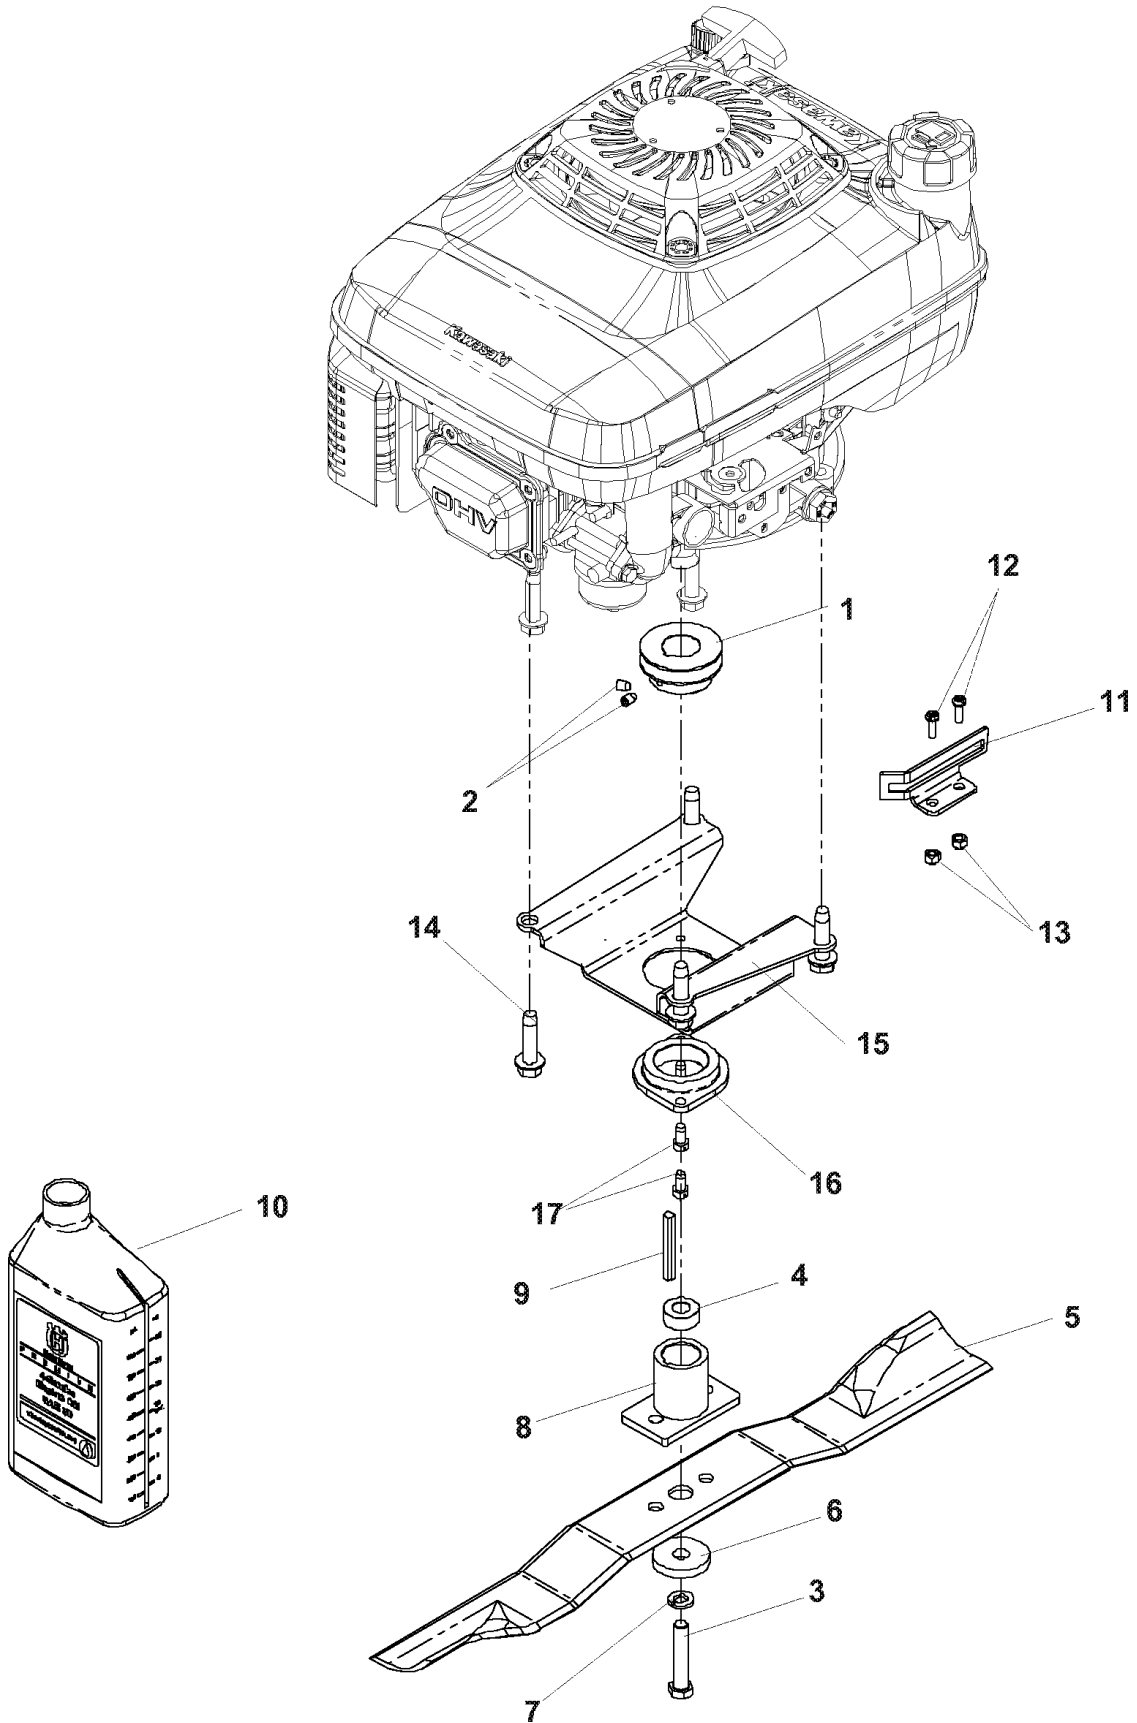

ENGINE

KAWASAKI BBC
MODEL: 968999286

ENGINE

W21 K, 968999283, 2007-03

Ref	Part No	Description	Remark	QTY KIT
1	539 11 01-24	DECAL		1
2	539 11 15-25	ENGINE PULLEY		1
3	539 11 29-46	OIL W/LABEL, QT		1
4	539 11 19-70	BOLT		4
5	539 11 33-91	DECK GUARD, BBC		1
6	539 91 00-08	KEY		1
7	539 97 69-52	SCREW		2
8	539 97 69-77	NUT		2

ENGINE

KAWASAKI BBC - CE

MODEL: 968999287

ENGINE

W21 K, 968999283, 2007-03

Ref	Part No	Description	Remark	QTY KIT
1	539 11 01-24	DECAL		1
2	539 11 15-25	ENGINE PULLEY		1
3	539 11 19-70	BOLT		4
4	539 11 29-46	OIL W/LABEL, QT		1
5	539 91 00-08	KEY		1

ENGINE

KAWASAKI BBC - CE
MODEL: 968999638, 968999639

ENGINE

W21 K, 968999283, 2007-03

Ref	Part No	Description	Remark	QTY KIT
1	539 11 15-27	ENGINE PULLEY		1
2	539 10 85-61	SCREW, 1/4-20 X 3/8, SET		2
3	539 10 85-06	SCREW		1
4	539 11 19-75	SPACER		1
5	539 11 27-87	BLADE		1
6	539 11 00-64	CLUTCH, WASHER		1
7	539 99 01-18	WASHER		1
8	539 11 15-26	ADAPTER		1
9	539 11 27-94	KEY		1
10	539 11 29-46	OIL W/LABEL, QT		1
11	539 11 33-91	DECK GUARD, BBC		1
12	539 97 69-52	SCREW		2
13	539 97 69-77	NUT		2
14	539 11 19-70	BOLT		4
15	539 13 05-95	BRACKET-SHAFT SUPPORT, BLK		1
16	539 11 49-21	BEARING		1
17	539 10 55-32	HEX CAP SCREW 1/4		2