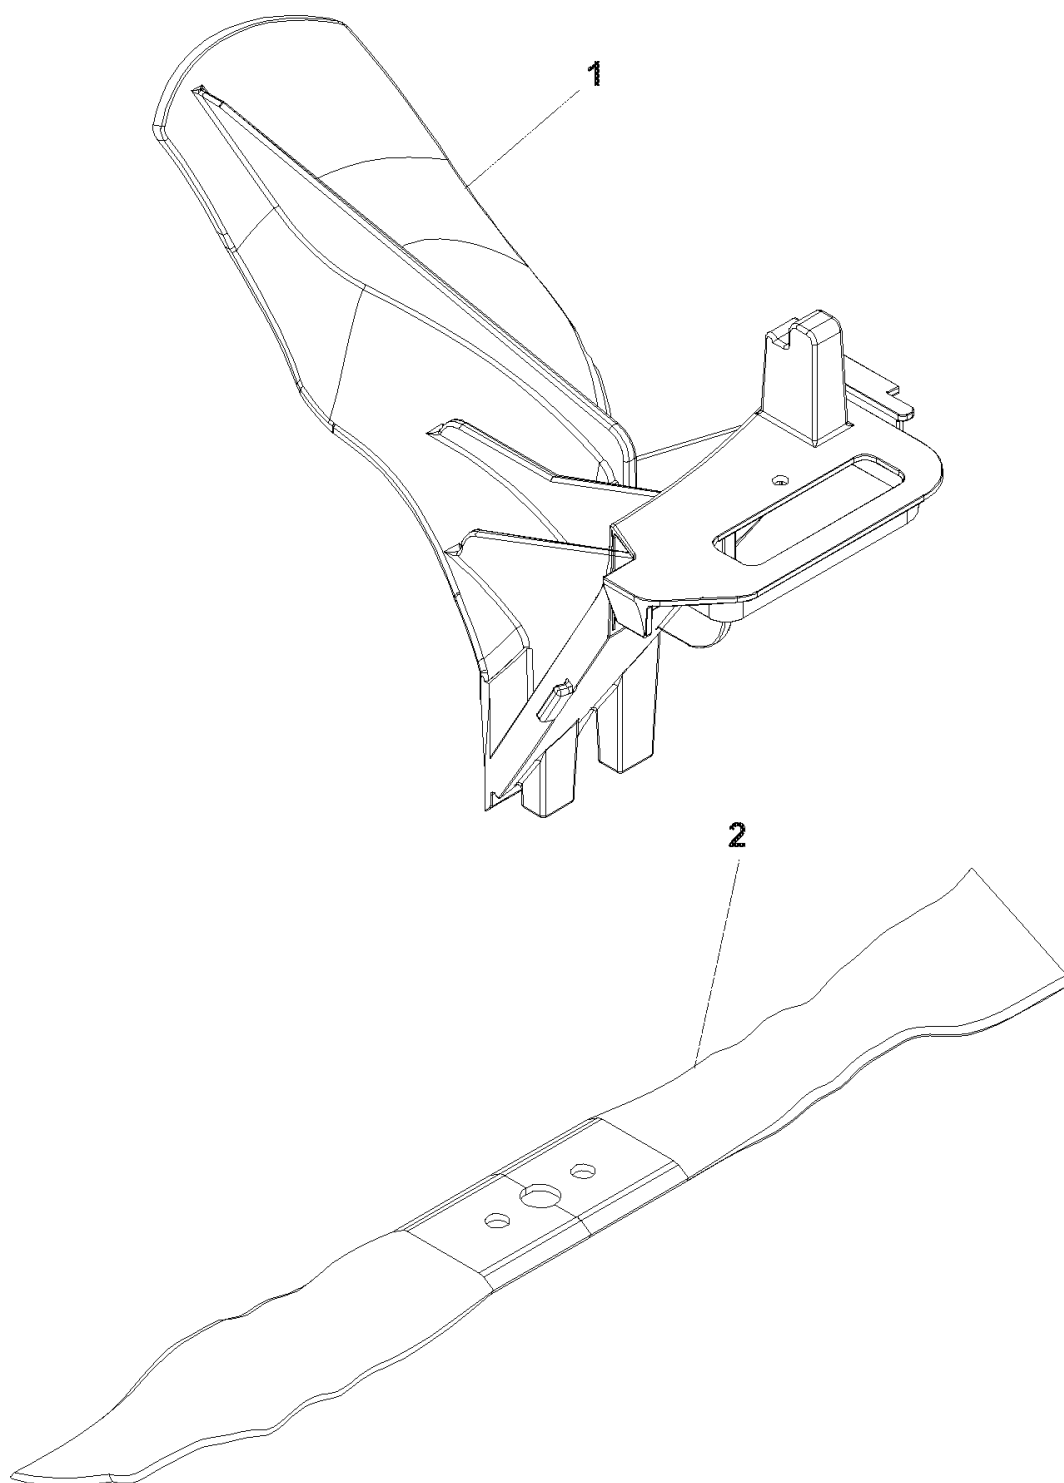

ACCESSORIES

MULCH KIT 113051 (BBC)

ACCESSORIES

W21 K, 968999283, 2007-03

Ref	Part No	Description	Remark	QTY KIT
1	539 11 15-15	MULCH PLUG		1
2	539 11 19-58	BLADE		1

ACCESSORIES

MULCH KIT 113052 (BRAKE)

ACCESSORIES