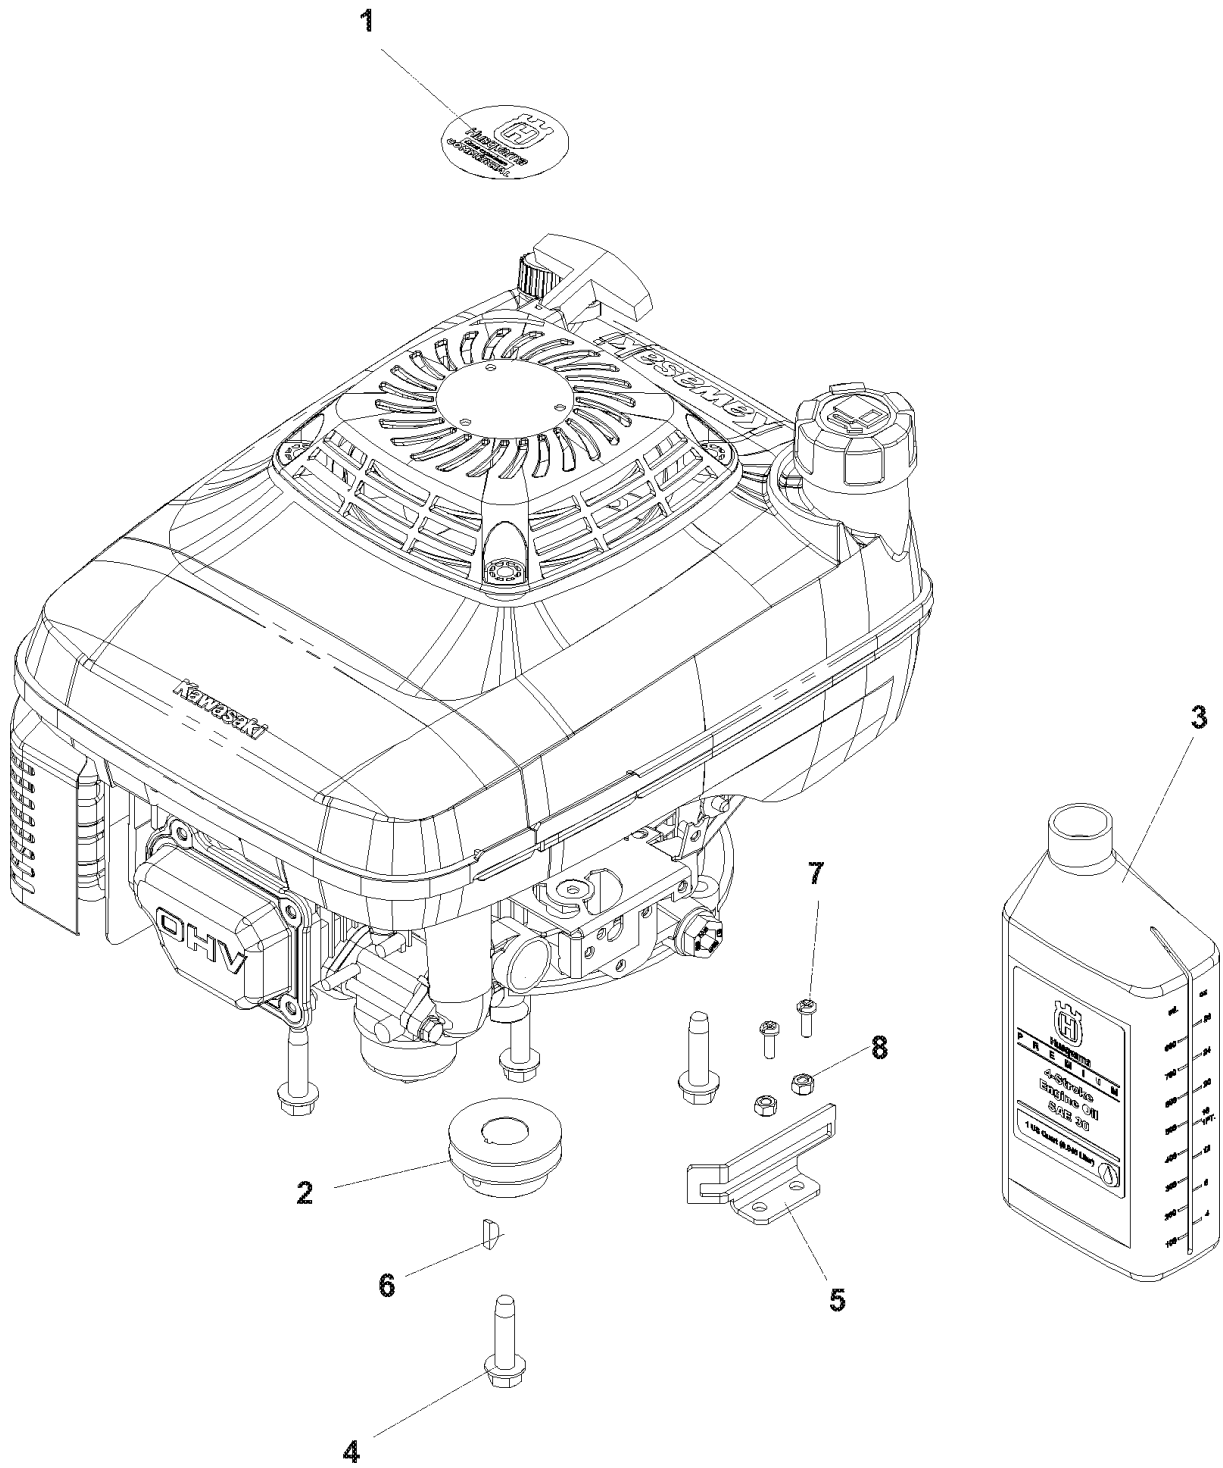

ENGINE

KAWASAKI BBC
MODEL: 968999286

ENGINE

W21 K, 968999283, 2007-03

Ref	Part No	Description	Remark	QTY KIT
1	539 11 01-24	DECAL		1
2	539 11 15-25	ENGINE PULLEY		1
3	539 11 29-46	OIL W/LABEL, QT		1
4	539 11 19-70	BOLT		4
5	539 11 33-91	DECK GUARD, BBC		1
6	539 91 00-08	KEY		1
7	539 97 69-52	SCREW		2
8	539 97 69-77	NUT		2