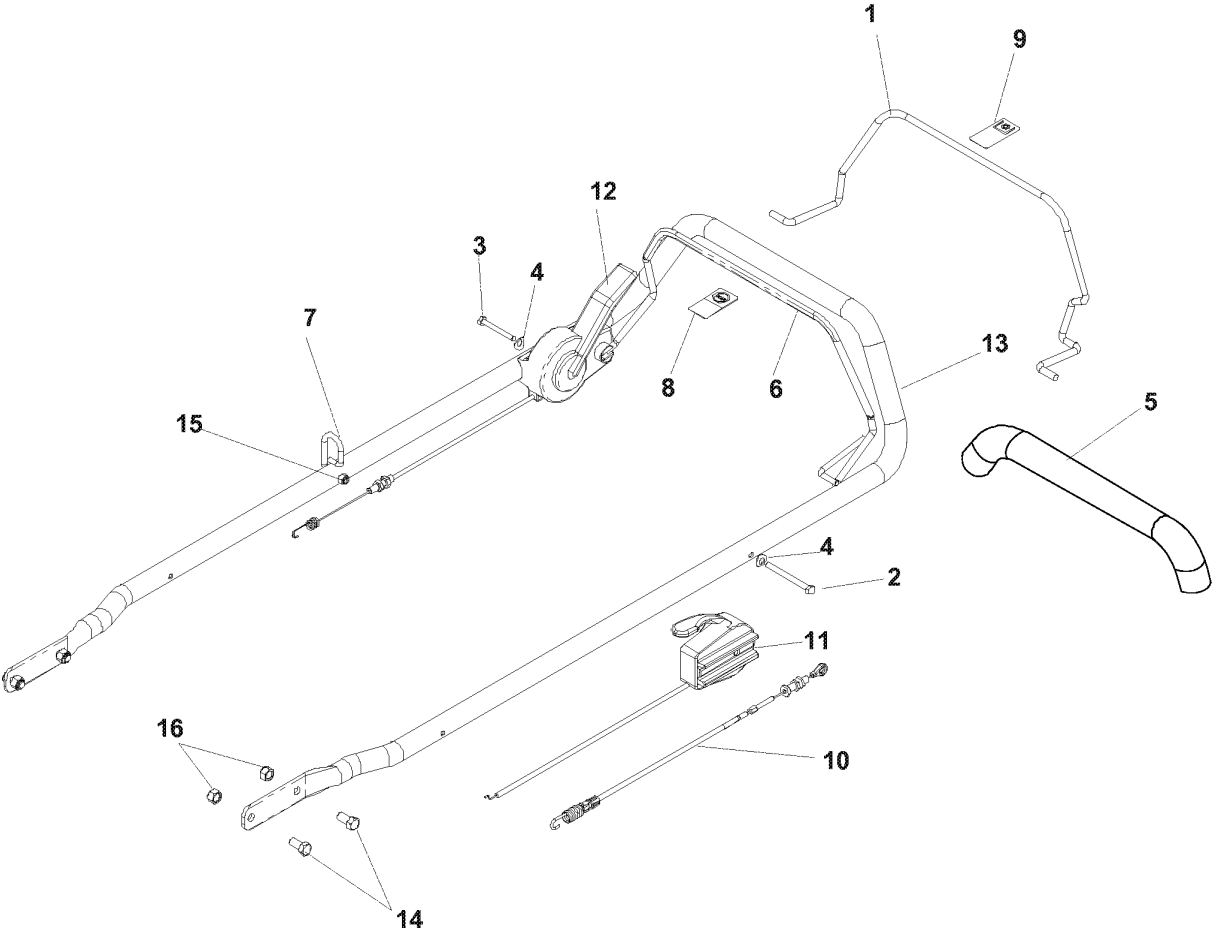

WHEELS & TIRES

REAR WHEELS

MODELS: 968999283, 968999638

WHEELS & TIRES

W21 K, 968999283, 2007-03

Ref	Part No	Description	Remark	QTY KIT
1	539 11 15-03	WHEEL		1
2	539 11 19-72	WHEEL		1
3	539 11 15-04	BEARING		2
4	539 11 18-95	REAR WHEEL MOUNT WELDMT - L.H.		1
5	539 11 18-96	REAR WHEEL MOUNT WELDMT - R.H.		1
6	539 11 18-73	SHOULDER BOLT		2
7	539 11 19-50	LEVER		2
8	539 11 18-97	WASHER, 3/8, SPEC		2
9	539 11 19-55	WHEEL PLATE, FRONT		2
10	539 11 27-89	AXLE WASHER		2
11	539 11 02-67	BUSHING		2
12	539 99 01-18	WASHER		2
13	539 99 05-63	SCREW		2
14	539 11 19-71	TIRE, 9", RIGHT		1
15	539 11 15-02	TIRE, 9", LEFT		1

HANDLE & CONTROLS

BLADE, BRAKE, CLUTCH (BBC)
MODELS: 968999286, 968999287, 968999640

HANDLE & CONTROLS

W21 K, 968999283, 2007-03

Ref	Part No	Description	Remark	QTY KIT
1	539 11 19-93	BAIL		1
2	539 11 22-76	HCS, M6-1.0 X 70, GR8.8		1
3	539 11 22-77	HCS, M6-1.0 X 50, GR8.8		1
4	539 11 04-88	WASHER, 5/16, WAVE		2
5	539 12 26-35	FOAM GRIP (GROUND) 15'		1
6	539 11 29-07	BAIL		1
7	539 11 29-22	ROPE GUIDE		1
8	539 11 30-67	DECAL		1
9	539 11 30-68	DECAL		1
10	539 11 31-10	CONTROL		1
11	539 11 31-13	THROTTLE CABLE ASSY		1
12	539 11 31-14	CABLE		1
13	539 11 31-17	HANDLE		1
14	539 99 01-34	BOLT		4
15	539 97 69-78	NUT		1
16	539 97 69-79	NUT		4
539 976856	539 97 68-56	TIE WRAP		7

HANDLE & CONTROLS

PUSH

MODELS: 968999283, 968999638

HANDLE & CONTROLS

W21 K, 968999283, 2007-03

Ref	Part No	Description	Remark	QTY KIT
1	539 11 22-76	HCS, M6-1.0 X 70, GR8.8		1
2	539 11 04-88	WASHER, 5/16, WAVE		1
3	539 12 26-35	FOAM GRIP (GROUND) 15'		1
4	539 11 29-08	BAIL		1
5	539 11 29-22	ROPE GUIDE		1
6	539 11 30-67	DECAL		1
7	539 11 31-08	THROTTLE CABLE		1
8	539 11 31-17	HANDLE		1
9	539 99 01-34	BOLT		4
10	539 97 69-79	NUT		5
11	539 11 31-09	CABLE		1
539 976856	539 97 68-56	TIE WRAP		5