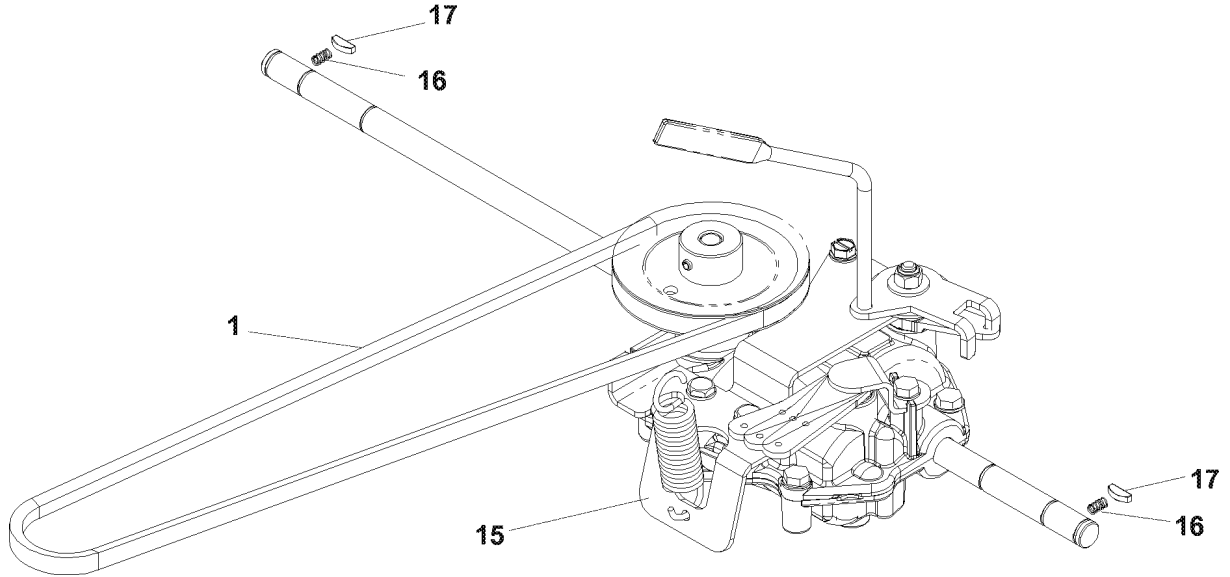

CUTTING EQUIPMENT

BLADE, BRAKE, CLUTCH (BBC CE)

MODELS: 968999287

CUTTING EQUIPMENT

W21 K, 968999283, 2007-03

Ref	Part No	Description	Remark	QTY KIT
1	539 11 15-43	CABLE		1
2	539 11 15-48	SPRING, CLUTCH		1
3	539 11 15-49	CLUTCH		1
4	539 11 19-60	BOLT		1
5	539 11 19-65	CLUTCH		1
6	539 11 19-74	SPACER		1
7	539 11 19-97	HCS, M10-1.5 X 25 MM, GR8		2
8	539 11 33-91	DECK GUARD, BBC		1
9	539 13 08-11	BLADE		1
10	539 97 69-78	NUT		2
11	539 97 77-61	SCREW		2
12	539 99 02-47	WASHER		2
13	539 99 03-62	SCREW		2

TRANSMISSION

SELF PROPELLED

MODELS: 968999284, 968999286, 968999287,
968999289, 968999639, 968999640

TRANSMISSION

W21 K, 968999283, 2007-03

Ref	Part No	Description	Remark	QTY KIT
1	539 11 15-31	BELT		1
2	539 10 98-00	BOLT		1
3	539 11 15-28	DRIVEN PULLEY		1
4	539 11 15-29	CABLE		1
5	539 11 15-35	LEVER		1
6	539 11 18-77	TRANSMISSION SPACER		1
7	539 11 20-46	HCS, 1/4-14 X 1 1/2, SELF TAP		1
8	539 11 29-11	PIVOT BUSHING		1
9	539 11 29-15	SHAFT COVER		1
10	539 11 31-00	PIN		1
11	539 11 31-39	TRANSMISSION W/GREASE SLOT, T13C		1
12	539 97 69-78	NUT		1
13	539 99 05-98	WASHER		1
14	539 99 10-81	SCREW, 1/4-14 X 3/4, SELF TAP		2
15	539 11 18-90	SPRING		1
16	539 11 18-91	KEY SPRING		2
17	539 11 18-93	KEY		2

ENGINE

KAWASAKI ZONE

MODEL: 968999283, 968999284

ENGINE

W21 K, 968999283, 2007-03

Ref	Part No	Description	Remark	QTY KIT
2	539 11 15-27	ENGINE PULLEY		1
3	539 10 85-61	SCREW, 1/4-20 X 3/8, SET		2
4	539 10 85-06	SCREW		1
5	539 11 19-75	SPACER		1
6	539 11 27-87	BLADE		1
7	539 11 00-64	CLUTCH, WASHER		1
8	539 99 01-18	WASHER		1
9	539 11 15-26	ADAPTER		1
10	539 11 27-94	KEY		1
11	539 11 29-46	OIL W/LABEL, QT		1
12	539 11 33-91	DECK GUARD, BBC		1
13	539 97 69-52	SCREW		2
14	539 97 69-77	NUT		2
15	539 11 19-70	BOLT		4
17	539 11 49-21	BEARING		1
18	539 10 55-32	HEX CAP SCREW 1/4		2