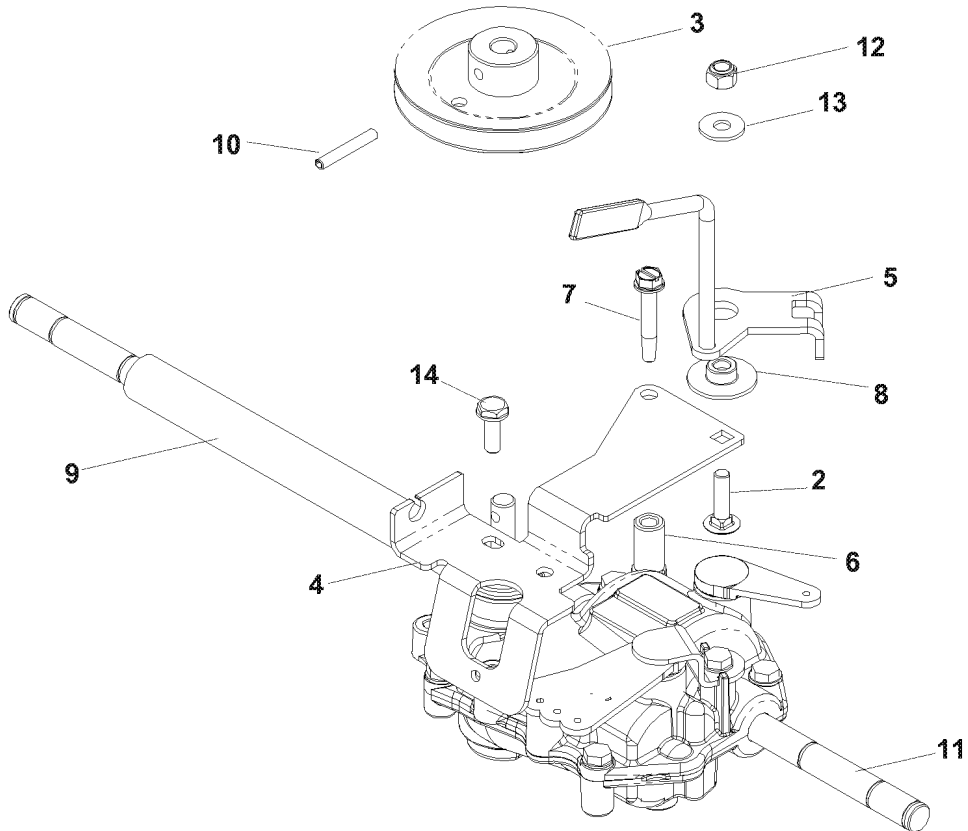

CUTTING EQUIPMENT

BLADE, BRAKE, CLUTCH (BBC CE)

MODELS: 968999287

CUTTING EQUIPMENT

W21 K, 968999283, 2007-03

Ref	Part No	Description	Remark	QTY KIT
1	539 11 15-43	CABLE		1
2	539 11 15-48	SPRING, CLUTCH		1
3	539 11 15-49	CLUTCH		1
4	539 11 19-60	BOLT		1
5	539 11 19-65	CLUTCH		1
6	539 11 19-74	SPACER		1
7	539 11 19-97	HCS, M10-1.5 X 25 MM, GR8		2
8	539 11 33-91	DECK GUARD, BBC		1
9	539 13 08-11	BLADE		1
10	539 97 69-78	NUT		2
11	539 97 77-61	SCREW		2
12	539 99 02-47	WASHER		2
13	539 99 03-62	SCREW		2

TRANSMISSION

SELF PROPELLED

MODELS: 968999284, 968999286, 968999287,
968999289, 968999639, 968999640

TRANSMISSION

W21 K, 968999283, 2007-03

Ref	Part No	Description	Remark	QTY KIT
1	539 11 15-31	BELT		1
2	539 10 98-00	BOLT		1
3	539 11 15-28	DRIVEN PULLEY		1
4	539 11 15-29	CABLE		1
5	539 11 15-35	LEVER		1
6	539 11 18-77	TRANSMISSION SPACER		1
7	539 11 20-46	HCS, 1/4-14 X 1 1/2, SELF TAP		1
8	539 11 29-11	PIVOT BUSHING		1
9	539 11 29-15	SHAFT COVER		1
10	539 11 31-00	PIN		1
11	539 11 31-39	TRANSMISSION W/GREASE SLOT, T13C		1
12	539 97 69-78	NUT		1
13	539 99 05-98	WASHER		1
14	539 99 10-81	SCREW, 1/4-14 X 3/4, SELF TAP		2
15	539 11 18-90	SPRING		1
16	539 11 18-91	KEY SPRING		2
17	539 11 18-93	KEY		2

ENGINE

KAWASAKI ZONE

MODEL: 968999283, 968999284

ENGINE

W21 K, 968999283, 2007-03

Ref	Part No	Description	Remark	QTY KIT
2	539 11 15-27	ENGINE PULLEY		1
3	539 10 85-61	SCREW, 1/4-20 X 3/8, SET		2
4	539 10 85-06	SCREW		1
5	539 11 19-75	SPACER		1
6	539 11 27-87	BLADE		1
7	539 11 00-64	CLUTCH, WASHER		1
8	539 99 01-18	WASHER		1
9	539 11 15-26	ADAPTER		1
10	539 11 27-94	KEY		1
11	539 11 29-46	OIL W/LABEL, QT		1
12	539 11 33-91	DECK GUARD, BBC		1
13	539 97 69-52	SCREW		2
14	539 97 69-77	NUT		2
15	539 11 19-70	BOLT		4
17	539 11 49-21	BEARING		1
18	539 10 55-32	HEX CAP SCREW 1/4		2