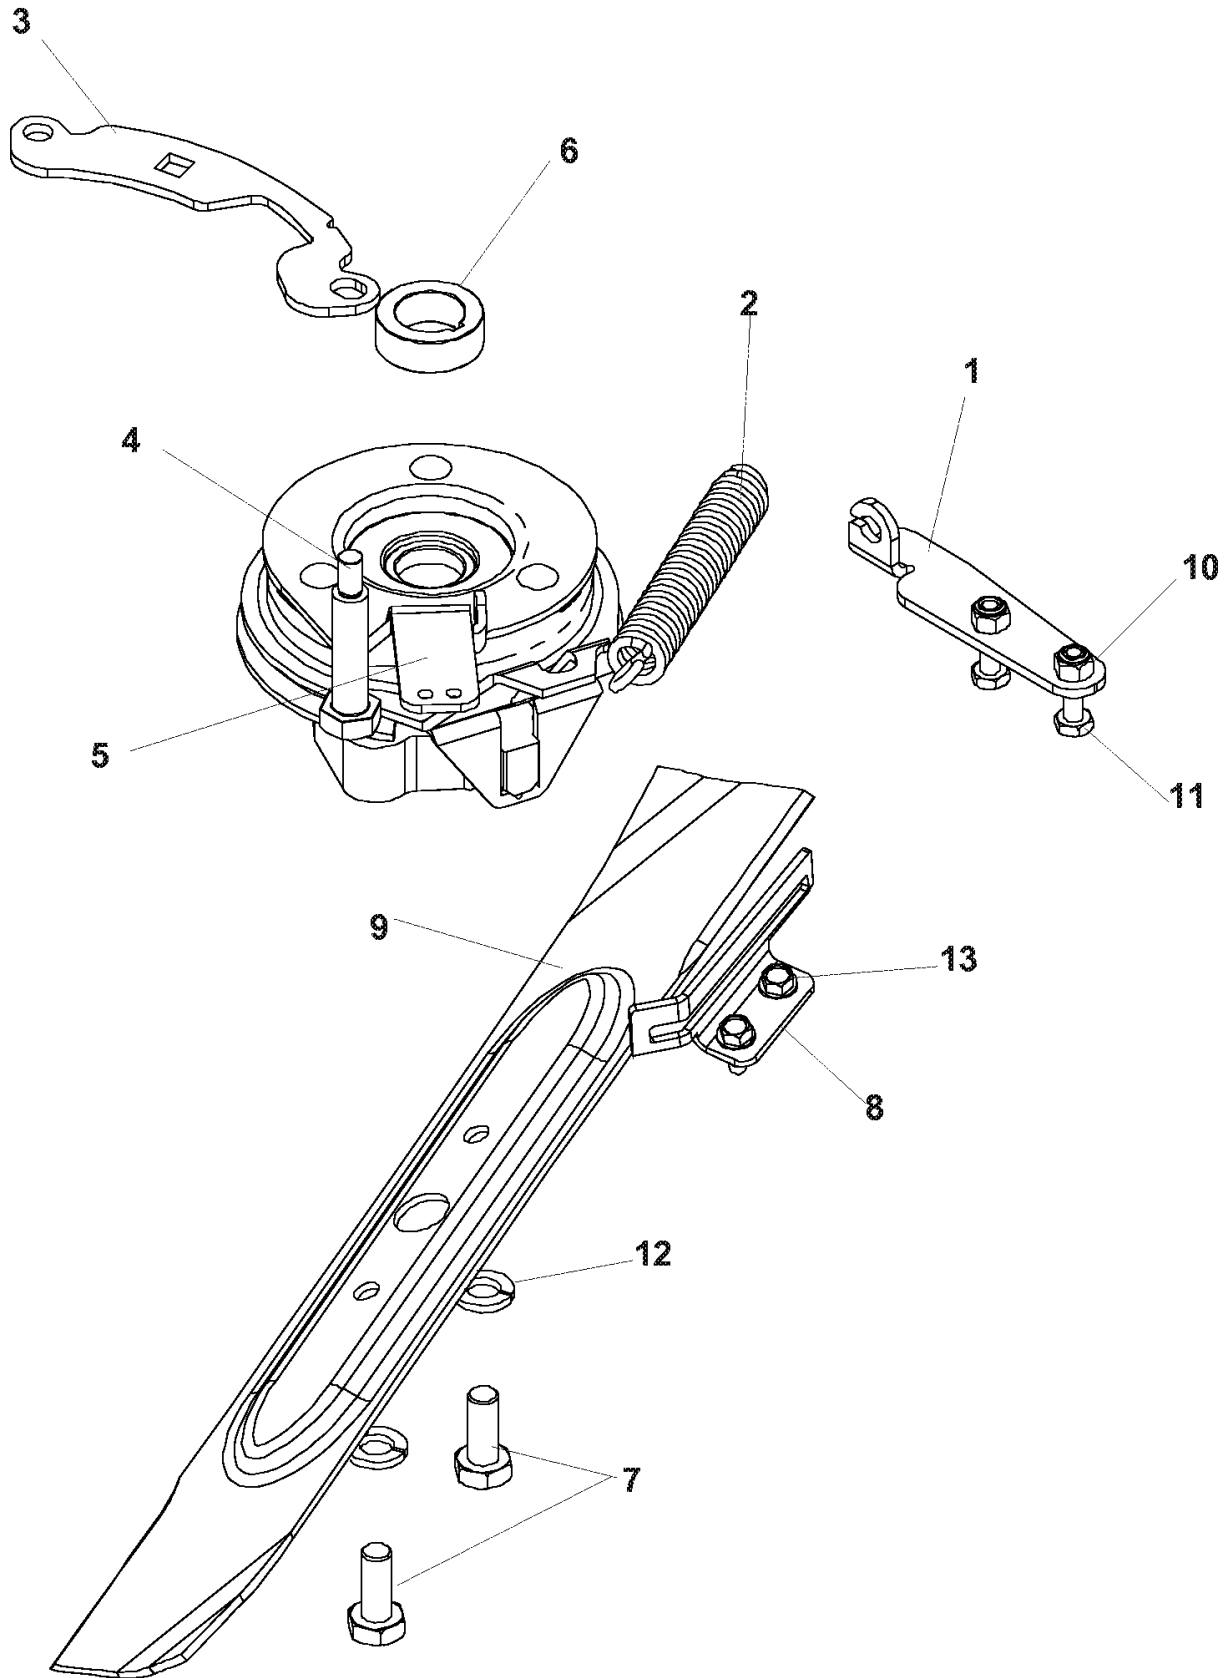

CUTTING EQUIPMENT

BLADE, BRAKE, CLUTCH (BBC)
MODELS: 968999286, 968999640

CUTTING EQUIPMENT

W21 K, 968999283, 2007-03

Ref	Part No	Description	Remark	QTY KIT
1	539 11 15-43	CABLE		1
2	539 11 15-48	SPRING, CLUTCH		1
3	539 11 15-49	CLUTCH		1
4	539 11 19-60	BOLT		1
5	539 11 19-65	CLUTCH		1
6	539 11 19-74	SPACER		1
7	539 11 19-97	HCS, M10-1.5 X 25 MM, GR8		2
8	539 13 07-38	BLADE		1
9	539 97 69-78	NUT		2
10	539 97 77-61	SCREW		2
11	539 99 02-47	WASHER		2

CUTTING EQUIPMENT

BLADE, BRAKE, CLUTCH (BBC CE)

MODELS: 968999287

CUTTING EQUIPMENT

W21 K, 968999283, 2007-03

Ref	Part No	Description	Remark	QTY KIT
1	539 11 15-43	CABLE		1
2	539 11 15-48	SPRING, CLUTCH		1
3	539 11 15-49	CLUTCH		1
4	539 11 19-60	BOLT		1
5	539 11 19-65	CLUTCH		1
6	539 11 19-74	SPACER		1
7	539 11 19-97	HCS, M10-1.5 X 25 MM, GR8		2
8	539 11 33-91	DECK GUARD, BBC		1
9	539 13 08-11	BLADE		1
10	539 97 69-78	NUT		2
11	539 97 77-61	SCREW		2
12	539 99 02-47	WASHER		2
13	539 99 03-62	SCREW		2

TRANSMISSION

SELF PROPELLED

MODELS: 968999284, 968999286, 968999287,
968999289, 968999639, 968999640

TRANSMISSION

W21 K, 968999283, 2007-03

Ref	Part No	Description	Remark	QTY KIT
1	539 11 15-31	BELT		1
2	539 10 98-00	BOLT		1
3	539 11 15-28	DRIVEN PULLEY		1
4	539 11 15-29	CABLE		1
5	539 11 15-35	LEVER		1
6	539 11 18-77	TRANSMISSION SPACER		1
7	539 11 20-46	HCS, 1/4-14 X 1 1/2, SELF TAP		1
8	539 11 29-11	PIVOT BUSHING		1
9	539 11 29-15	SHAFT COVER		1
10	539 11 31-00	PIN		1
11	539 11 31-39	TRANSMISSION W/GREASE SLOT, T13C		1
12	539 97 69-78	NUT		1
13	539 99 05-98	WASHER		1
14	539 99 10-81	SCREW, 1/4-14 X 3/4, SELF TAP		2
15	539 11 18-90	SPRING		1
16	539 11 18-91	KEY SPRING		2
17	539 11 18-93	KEY		2