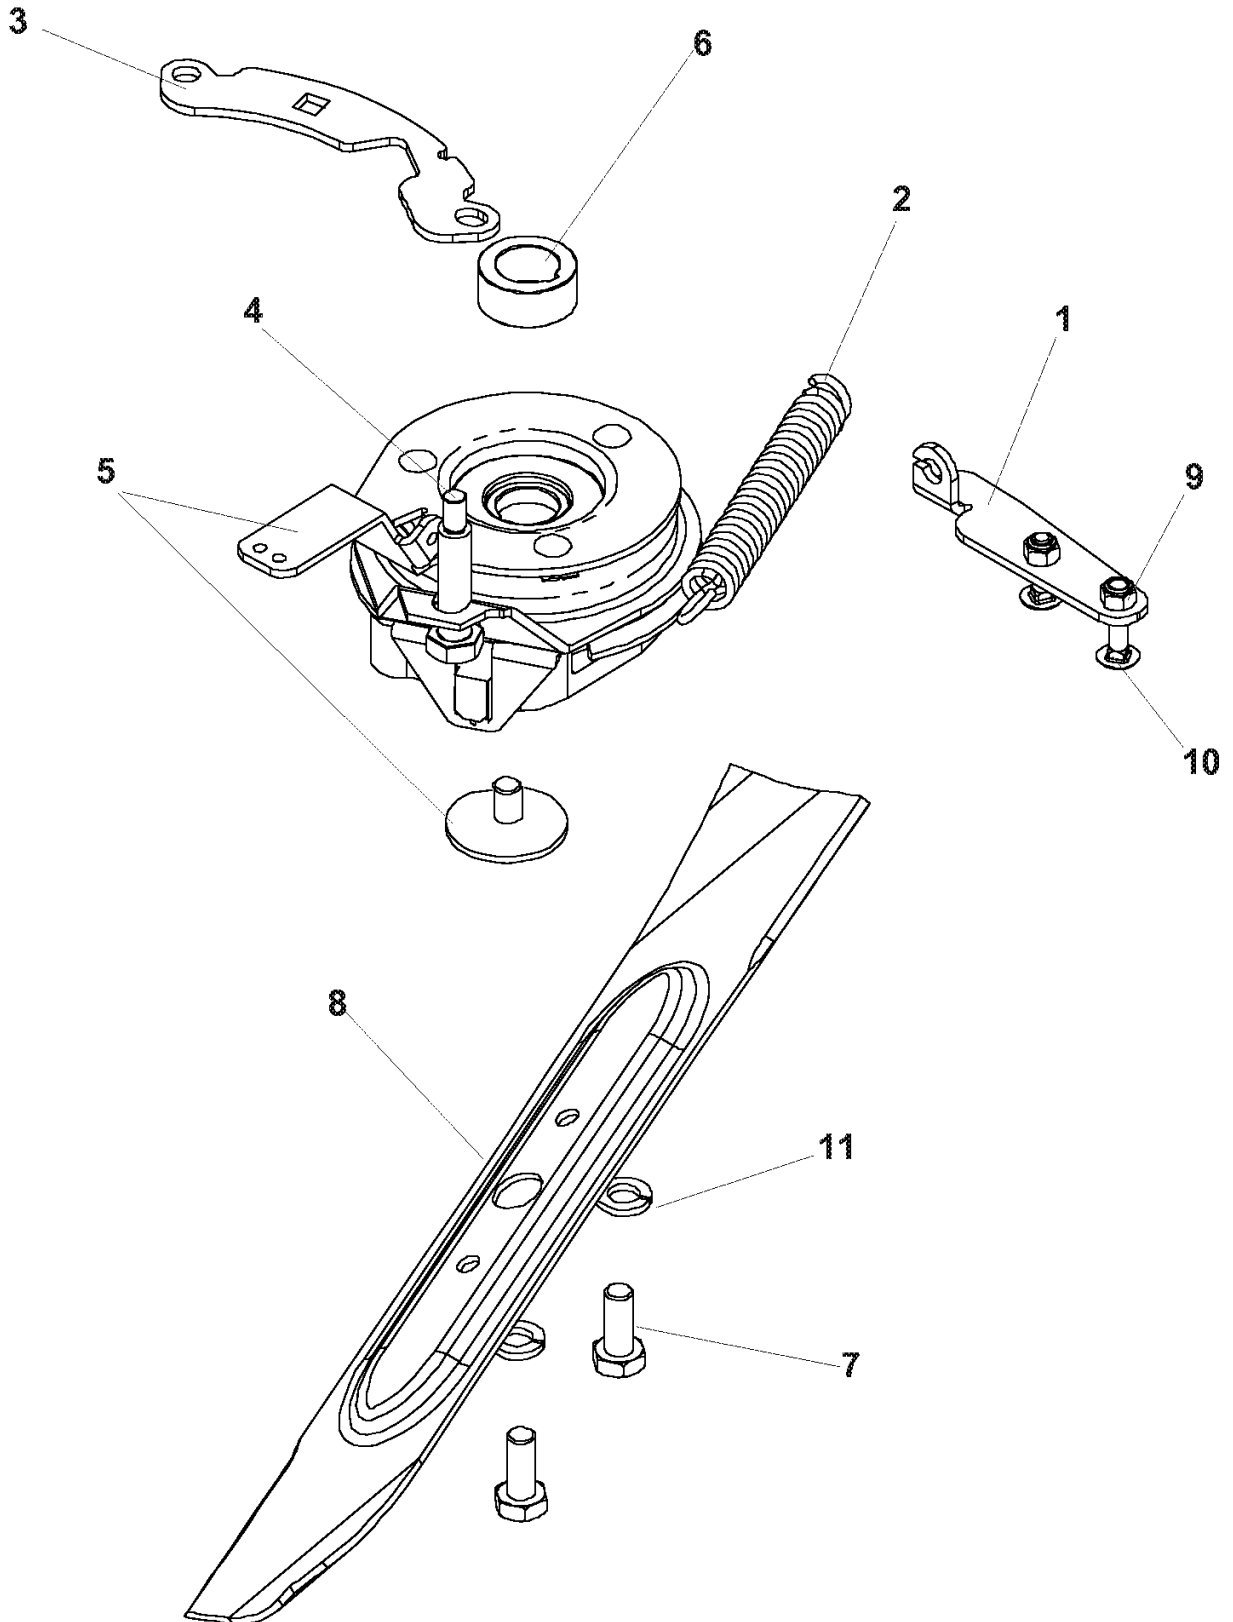

HANDLE & CONTROLS

PUSH

MODELS: 968999283, 968999638

HANDLE & CONTROLS

W21 K, 968999283, 2007-03

Ref	Part No	Description	Remark	QTY KIT
1	539 11 22-76	HCS, M6-1.0 X 70, GR8.8		1
2	539 11 04-88	WASHER, 5/16, WAVE		1
3	539 12 26-35	FOAM GRIP (GROUND) 15'		1
4	539 11 29-08	BAIL		1
5	539 11 29-22	ROPE GUIDE		1
6	539 11 30-67	DECAL		1
7	539 11 31-08	THROTTLE CABLE		1
8	539 11 31-17	HANDLE		1
9	539 99 01-34	BOLT		4
10	539 97 69-79	NUT		5
11	539 11 31-09	CABLE		1
539 976856	539 97 68-56	TIE WRAP		5

CUTTING EQUIPMENT

BLADE, BRAKE, CLUTCH (BBC)
MODELS: 968999286, 968999640

CUTTING EQUIPMENT

W21 K, 968999283, 2007-03

Ref	Part No	Description	Remark	QTY KIT
1	539 11 15-43	CABLE		1
2	539 11 15-48	SPRING, CLUTCH		1
3	539 11 15-49	CLUTCH		1
4	539 11 19-60	BOLT		1
5	539 11 19-65	CLUTCH		1
6	539 11 19-74	SPACER		1
7	539 11 19-97	HCS, M10-1.5 X 25 MM, GR8		2
8	539 13 07-38	BLADE		1
9	539 97 69-78	NUT		2
10	539 97 77-61	SCREW		2
11	539 99 02-47	WASHER		2

TRANSMISSION

SELF PROPELLED

MODELS: 968999284, 968999286, 968999287,
968999289, 968999639, 968999640

TRANSMISSION

W21 K, 968999283, 2007-03

Ref	Part No	Description	Remark	QTY KIT
1	539 11 15-31	BELT		1
2	539 10 98-00	BOLT		1
3	539 11 15-28	DRIVEN PULLEY		1
4	539 11 15-29	CABLE		1
5	539 11 15-35	LEVER		1
6	539 11 18-77	TRANSMISSION SPACER		1
7	539 11 20-46	HCS, 1/4-14 X 1 1/2, SELF TAP		1
8	539 11 29-11	PIVOT BUSHING		1
9	539 11 29-15	SHAFT COVER		1
10	539 11 31-00	PIN		1
11	539 11 31-39	TRANSMISSION W/GREASE SLOT, T13C		1
12	539 97 69-78	NUT		1
13	539 99 05-98	WASHER		1
14	539 99 10-81	SCREW, 1/4-14 X 3/4, SELF TAP		2
15	539 11 18-90	SPRING		1
16	539 11 18-91	KEY SPRING		2
17	539 11 18-93	KEY		2