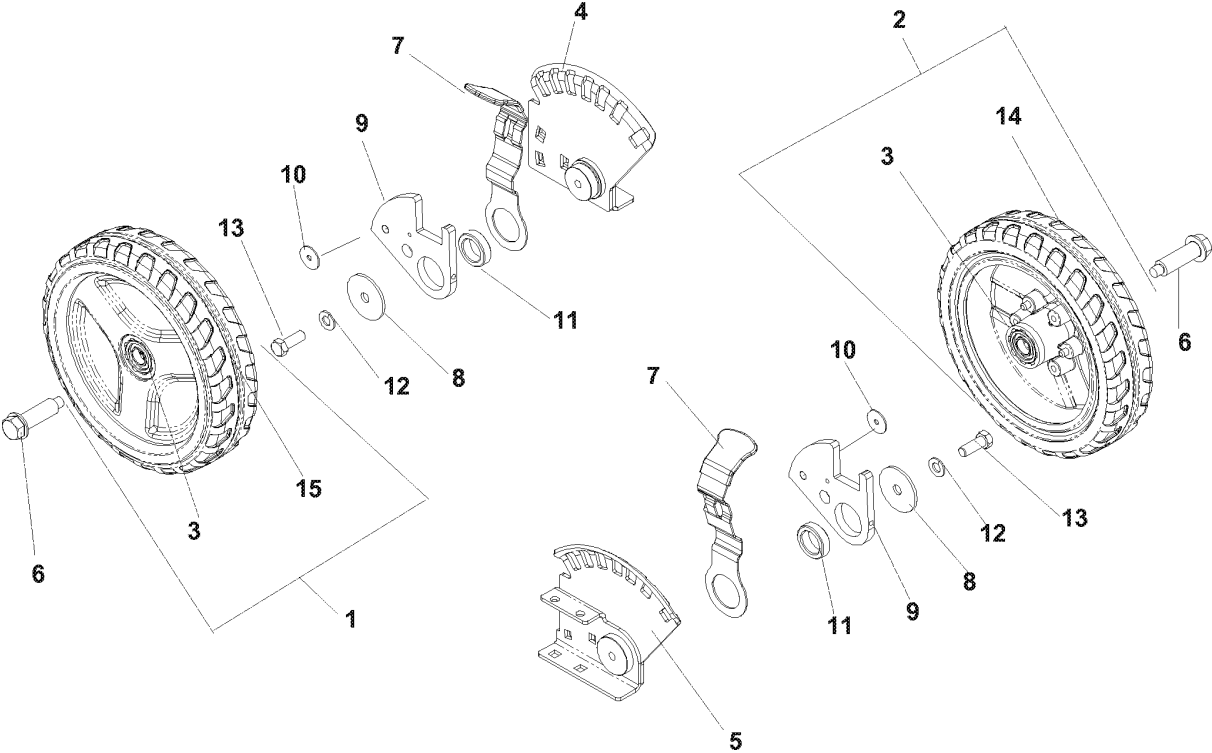

WHEELS & TIRES

FRONT WHEELS

WHEELS & TIRES

W21 K, 968999283, 2007-03

Ref	Part No	Description	Remark	QTY KIT
1	539 11 15-03	WHEEL		1
2	539 11 19-72	WHEEL		1
3	539 11 18-86	FRONT DECK PLATE, LEFT		1
4	539 11 18-88	FRONT PLATE, LEFT		1
5	539 11 18-87	FRONT DECK PLATE, RIGHT		1
6	539 11 18-89	FRONT PLATE, RIGHT		1
7	539 11 18-73	SHOULDER BOLT		2
8	539 11 18-94	LEVER		2
9	539 11 18-97	WASHER, 3/8, SPEC		2
10	539 11 19-55	WHEEL PLATE, FRONT		2
11	539 11 27-89	AXLE WASHER		2
12	539 11 02-67	BUSHING		2
13	539 99 01-18	WASHER		2
14	539 99 01-84	NUT		6
15	539 99 01-88	WASHER		6
16	539 99 05-63	SCREW		2
17	539 99 07-99	BOLT		6
18	539 11 19-71	TIRE, 9", RIGHT		1
19	539 11 15-02	TIRE, 9", LEFT		1
20	539 11 15-04	BEARING		2

WHEELS & TIRES

REAR WHEELS

MODELS: 968999283, 968999638

WHEELS & TIRES

W21 K, 968999283, 2007-03

Ref	Part No	Description	Remark	QTY KIT
1	539 11 15-03	WHEEL		1
2	539 11 19-72	WHEEL		1
3	539 11 15-04	BEARING		2
4	539 11 18-95	REAR WHEEL MOUNT WELDMT - L.H.		1
5	539 11 18-96	REAR WHEEL MOUNT WELDMT - R.H.		1
6	539 11 18-73	SHOULDER BOLT		2
7	539 11 19-50	LEVER		2
8	539 11 18-97	WASHER, 3/8, SPEC		2
9	539 11 19-55	WHEEL PLATE, FRONT		2
10	539 11 27-89	AXLE WASHER		2
11	539 11 02-67	BUSHING		2
12	539 99 01-18	WASHER		2
13	539 99 05-63	SCREW		2
14	539 11 19-71	TIRE, 9", RIGHT		1
15	539 11 15-02	TIRE, 9", LEFT		1