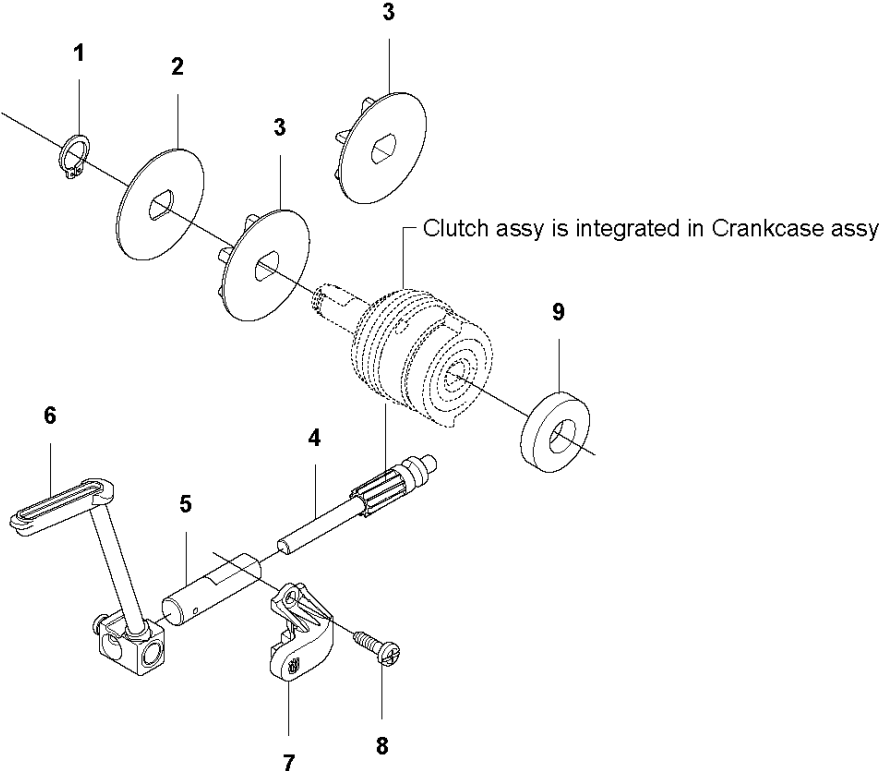

## CRANKCASE

T535i XP

Ref	Part No	Description	Remark	QTY	KIT
1	506 49 57-01	THROTTLE LOCKOUT		1	
2	544 09 99-01	SPRING		1	
3	577 31 26-01	THROTTLE CONTROL		1	
4	576 90 09-01	HANDLE INSERT		1	
5	576 90 12-01	COVER		1	
6	581 69 09-01	CRANKCASE ASSY		1	
7	581 69 05-01	KEYPAD		1	6
8	537 40 35-01	FILTER		1	6
9	530 02 61-19	CHECK VALVE		1	6
10	501 62 33-01	SPRING PIN		1	6
11	581 12 02-01	OIL SCREEN		1	6
12	576 99 97-01	STIFFENING PLATE		1	6
13	503 87 54-01	BAR BOLT		1	6
14	522 84 79-01	SCREW ITXSCFM		1	
15	576 38 13-01	LOOP		1	
16	580 86 00-01	LOOP		1	
17	576 90 14-01	CHAIN GUIDE		1	
18	503 21 74-16	SCREW IHST		3	
19	577 28 66-01	SPIKE		1	
20	505 28 85-01	CHAIN CATCHER		1	
21	522 62 00-01	TANK CAP ASSY		1	
22	503 57 89-01	HOLDER		1	21
23	537 21 50-01	SEALING		1	21
24	503 21 68-72	SCREW IHST		2	
25	576 90 10-02	CRANKCASE		1	
26	503 21 66-74	SCREW IHST		9	
27	585 48 00-01	SPRING		1	
28	577 99 66-01	PUSH BUTTON		1	
29	576 90 11-01	FRONT HANDLE		1	
30	578 22 90-02	DECAL		1	
31	577 84 43-01	DECAL		1	

## CLUTCH

T535i XP

Ref	Part No	Description	Remark	QTY KIT
1	735 31 12-00	CIRCLIP		1
2	577 27 15-01	WASHER		1
3	590 08 77-01	SPUR SPROCKET	3/8"mini - 6T	1
3	594 03 52-01	SPUR SPROCKET	.325"mini - 7T	1
3	579 53 45-01	SPUR SPROCKET	"1/4"" - 8T"	1
4	540 05 79-01	PUMP PISTON		1
5	537 15 48-01	PUMP CYLINDER		1
6	577 27 25-01	OIL HOSE		1
7	579 24 69-01	BRACKET		1
8	503 21 28-13	SCREW CCRPANT		2
9	580 76 06-01	DISTANCE	Not needed with Clutch assy, 585 57 64-01	1