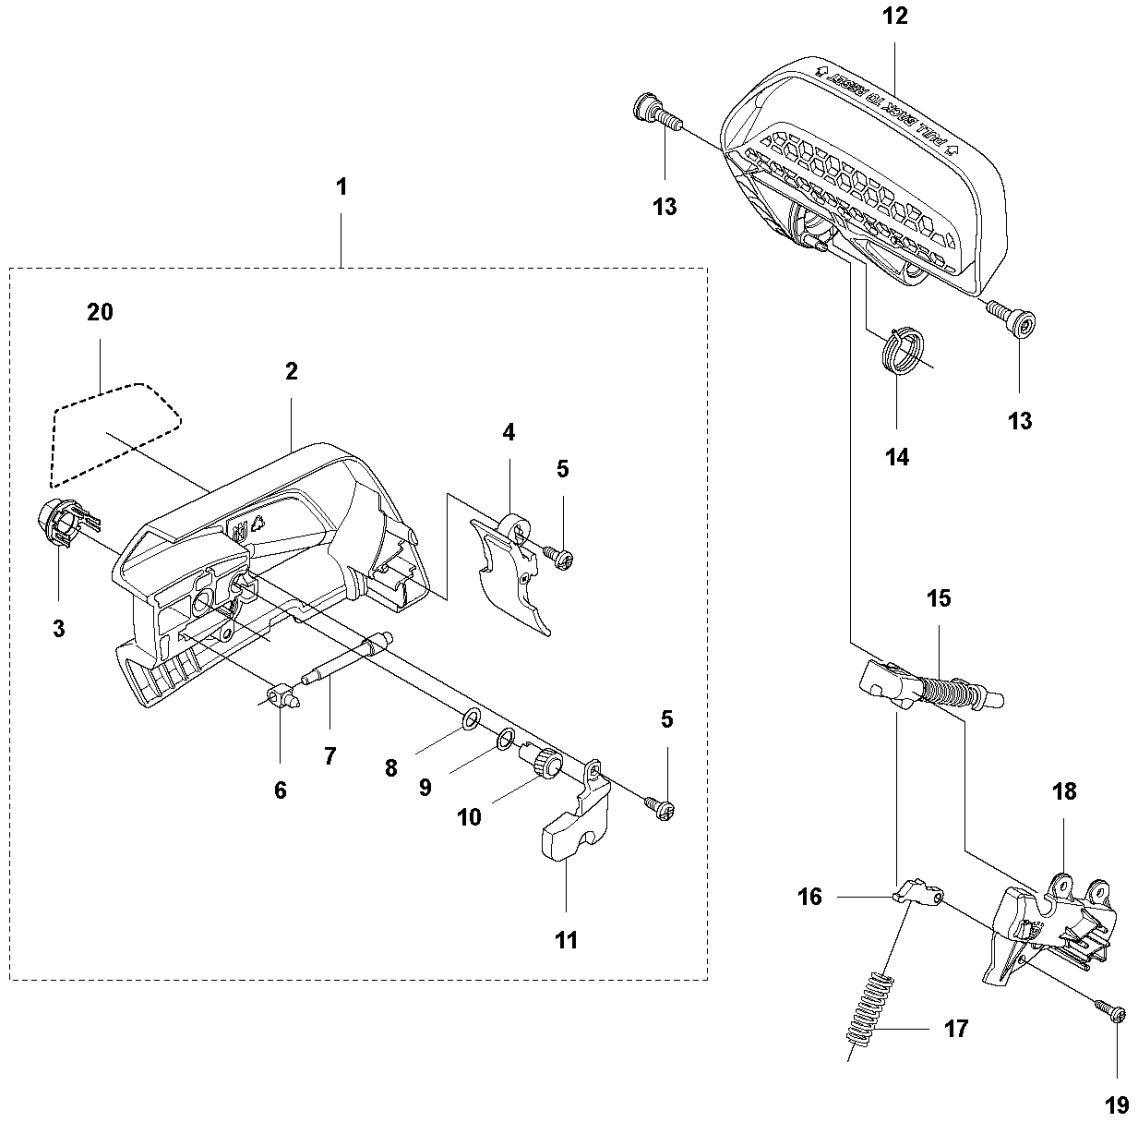

C T535i XP
CHAIN BRAKE

CHAIN BRAKE

T535i XP

Ref	Part No	Description	Remark	QTY	KIT
1	576 90 56-01	CLUTCH COVER ASSY		1	
2	576 90 57-01	CLUTCH COVER		1	1
3	505 19 73-01	NUT		1	1
4	577 72 21-01	CHIP GUARD		1	1
5	503 21 70-72	SCREW CCRPANT		3	1
6	501 45 41-02	NUT		1	1
7	537 39 70-01	WORM SCREW		1	1
8	740 48 07-02	O-RING		1	1
9	503 23 00-63	WASHER		1	1
10	537 07 94-02	WORM WHEEL		1	1
11	505 21 45-01	COVER		1	1
12	576 90 38-01	HAND GUARD		1	
13	503 89 30-01	SCREW		2	
14	577 64 98-01	TORSION SPRING		1	
15	577 54 95-01	SHAFT ASSY		1	
16	577 27 20-01	CATCH		1	
17	576 90 46-01	SPRING		1	
18	577 36 56-01	BRACKET		1	
19	503 21 28-13	SCREW CCRPANT		3	
20	578 22 89-01	DECAL		1	1