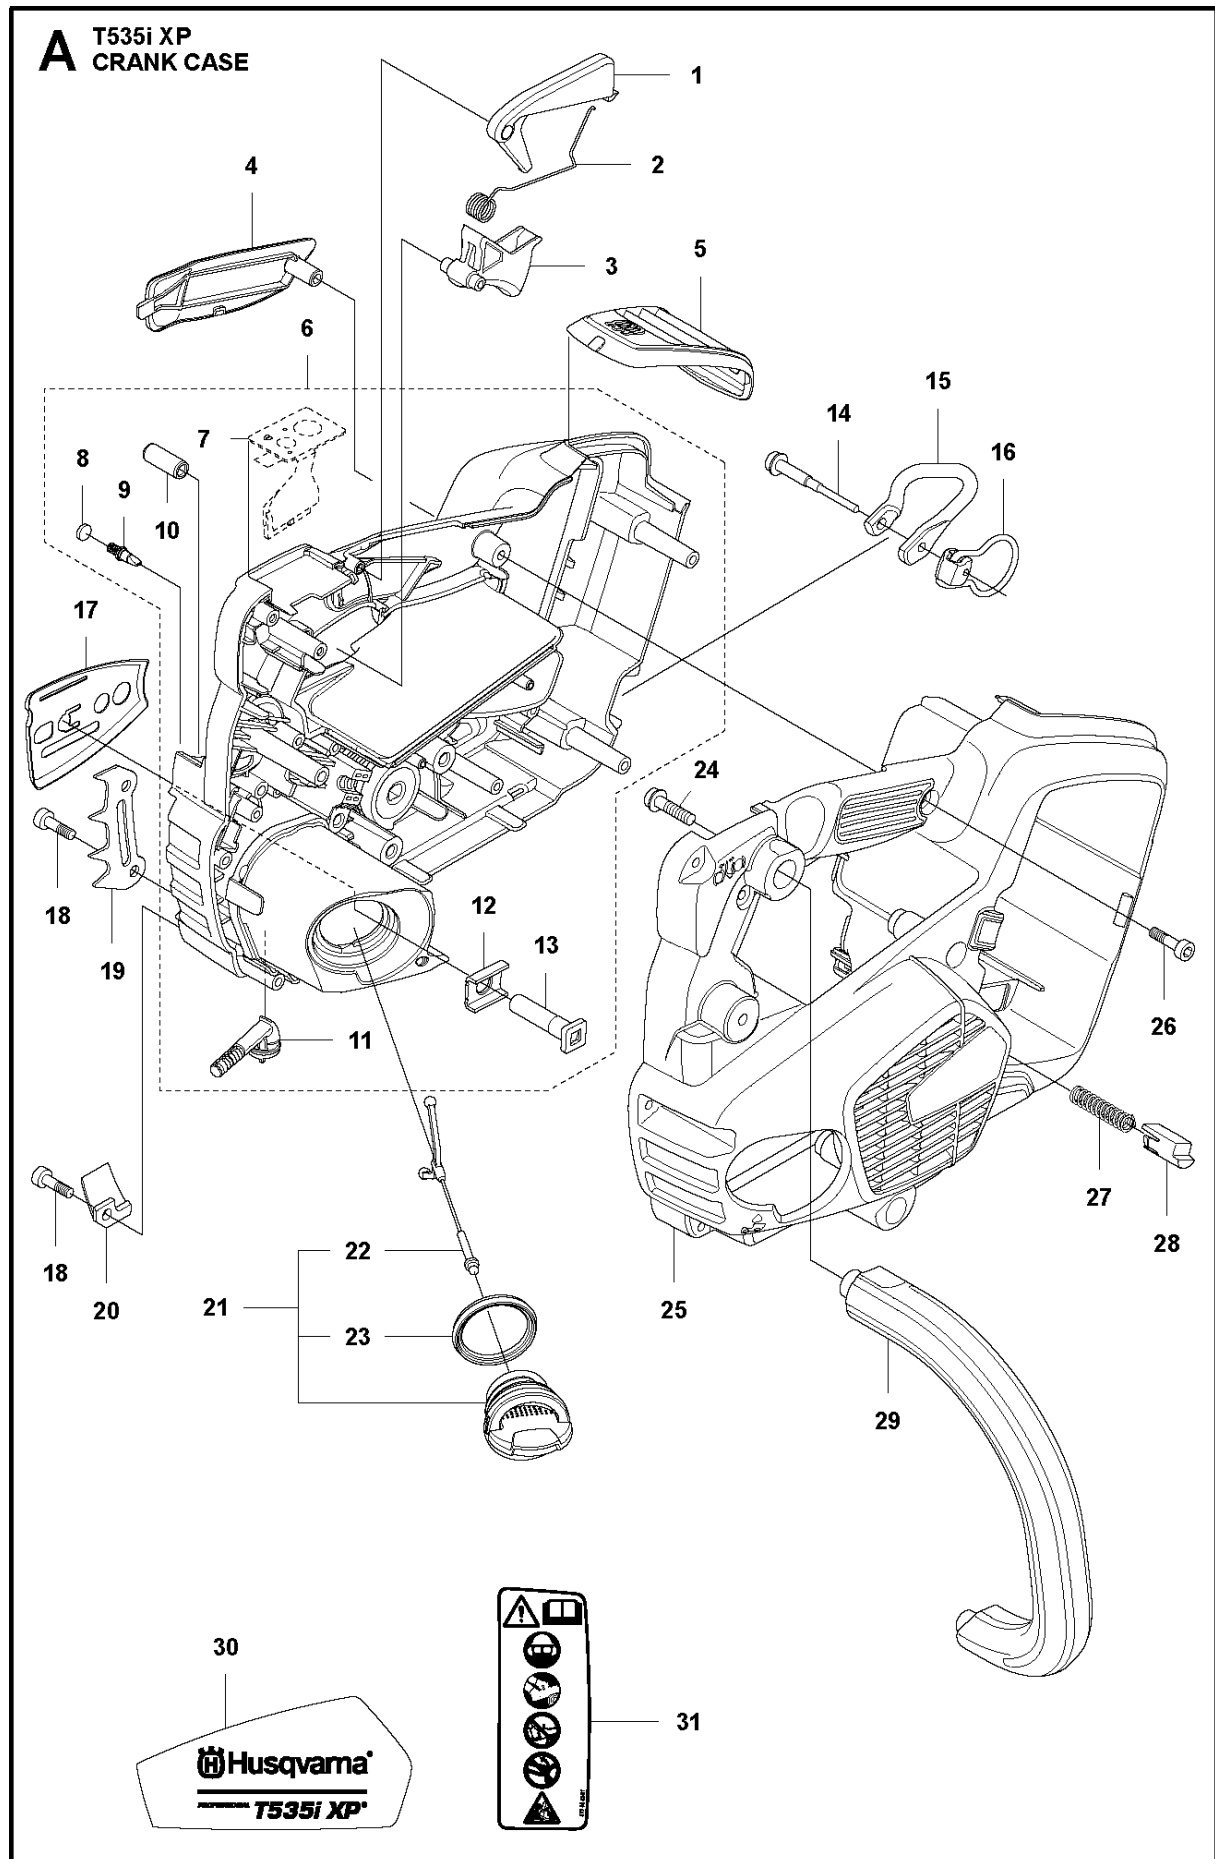

# SPARE PARTS LIST

CHAIN SAWS

T535i XP

## CRANKCASE

T535i XP

Ref	Part No	Description	Remark	QTY	KIT
1	506 49 57-01	THROTTLE LOCKOUT		1	
2	544 09 99-01	SPRING		1	
3	577 31 26-01	THROTTLE CONTROL		1	
4	576 90 09-01	HANDLE INSERT		1	
5	576 90 12-01	COVER		1	
6	581 69 09-01	CRANKCASE ASSY		1	
7	581 69 05-01	KEYPAD		1	6
8	537 40 35-01	FILTER		1	6
9	530 02 61-19	CHECK VALVE		1	6
10	501 62 33-01	SPRING PIN		1	6
11	581 12 02-01	OIL SCREEN		1	6
12	576 99 97-01	STIFFENING PLATE		1	6
13	503 87 54-01	BAR BOLT		1	6
14	522 84 79-01	SCREW ITXSCFM		1	
15	576 38 13-01	LOOP		1	
16	580 86 00-01	LOOP		1	
17	576 90 14-01	CHAIN GUIDE		1	
18	503 21 74-16	SCREW IHST		3	
19	577 28 66-01	SPIKE		1	
20	505 28 85-01	CHAIN CATCHER		1	
21	522 62 00-01	TANK CAP ASSY		1	
22	503 57 89-01	HOLDER		1	21
23	537 21 50-01	SEALING		1	21
24	503 21 68-72	SCREW IHST		2	
25	576 90 10-02	CRANKCASE		1	
26	503 21 66-74	SCREW IHST		9	
27	585 48 00-01	SPRING		1	
28	577 99 66-01	PUSH BUTTON		1	
29	576 90 11-01	FRONT HANDLE		1	
30	578 22 90-02	DECAL		1	
31	577 84 43-01	DECAL		1	

## CLUTCH

T535i XP

Ref	Part No	Description	Remark	QTY KIT
1	735 31 12-00	CIRCLIP		1
2	577 27 15-01	WASHER		1
3	590 08 77-01	SPUR SPROCKET	3/8"mini - 6T	1
3	594 03 52-01	SPUR SPROCKET	.325"mini - 7T	1
3	579 53 45-01	SPUR SPROCKET	"1/4"" - 8T"	1
4	540 05 79-01	PUMP PISTON		1
5	537 15 48-01	PUMP CYLINDER		1
6	577 27 25-01	OIL HOSE		1
7	579 24 69-01	BRACKET		1
8	503 21 28-13	SCREW CCRPANT		2
9	580 76 06-01	DISTANCE	Not needed with Clutch assy, 585 57 64-01	1