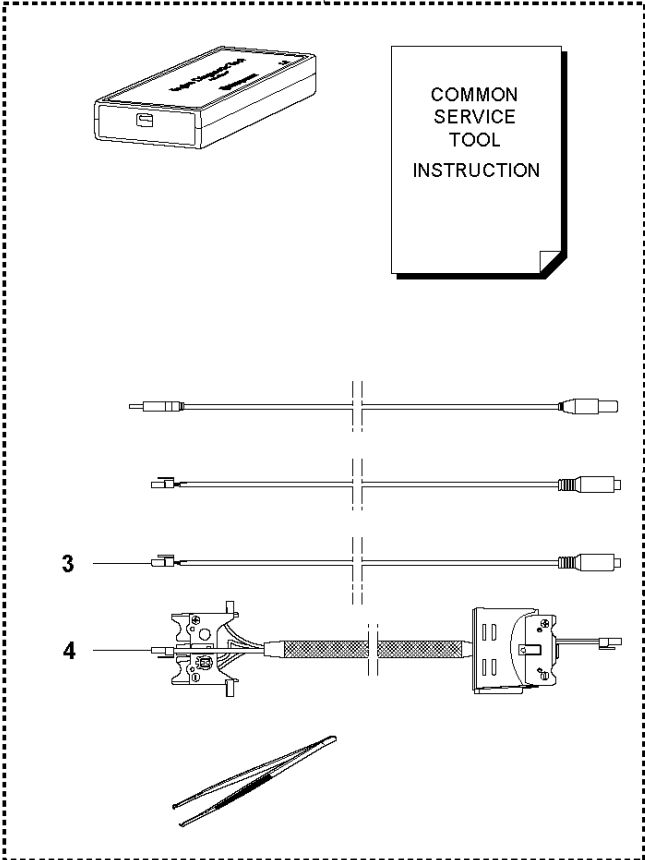

E T535i XP
ACCESSORIES

2