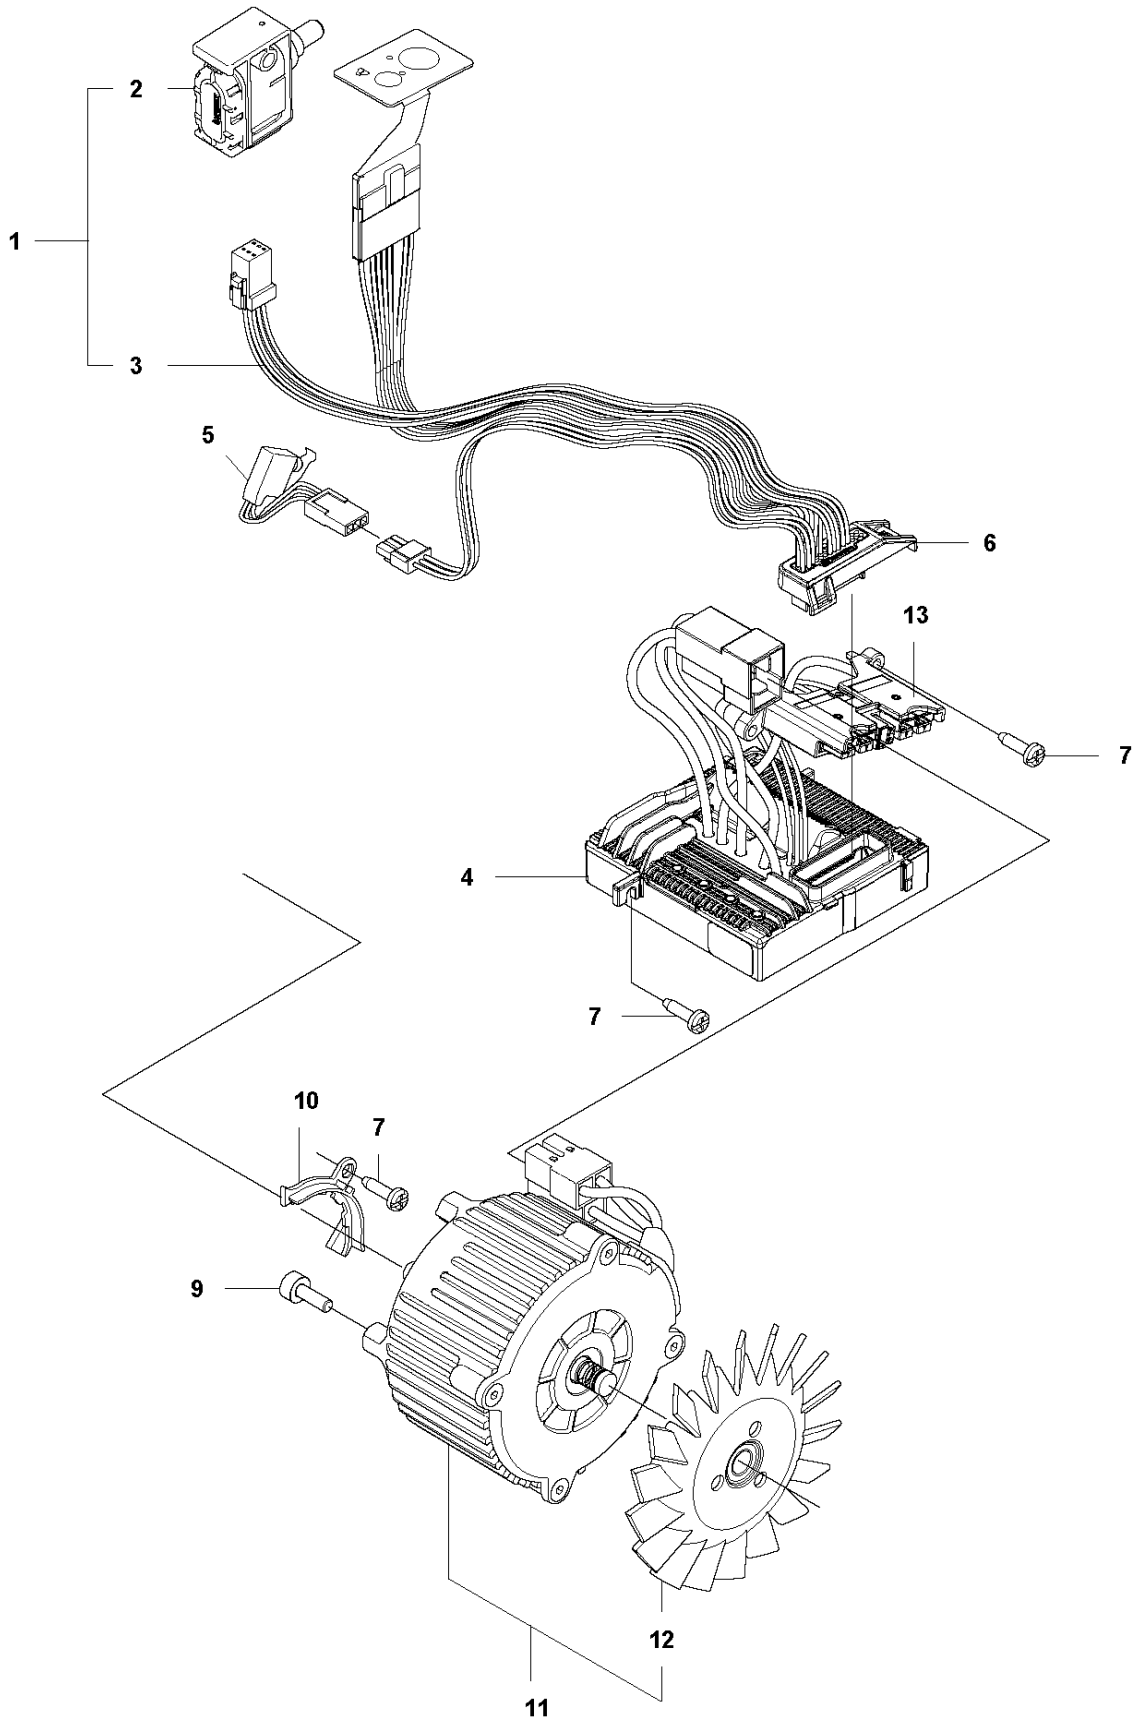

D T535i XP
ELECTRIC, CONTROL UNIT GEN 2

ELECTRICAL

T535i XP

Ref	Part No	Description	Remark	QTY	KIT
1	593 89 61-01	SWITCH KIT		1	
2	582 05 07-01	TRIGGER SWITCH		1	1
3	582 71 34-02	WIRING ASSY		1	1
4	586 26 52-01	CONTROL UNIT		1	
5	577 82 77-01	WIRING ASSY		1	
6	587 32 72-01	BRACKET		1	
7	503 21 28-13	SCREW CCRPANT		5	
9	503 20 25-12	SCREW IHSCM		1	
10	577 58 52-01	COVER		1	
11	577 31 58-02	MOTOR ASSY	Complete with fan	1	
12	581 30 09-01	FAN		1	
13	593 81 30-01	CONNECTOR		1