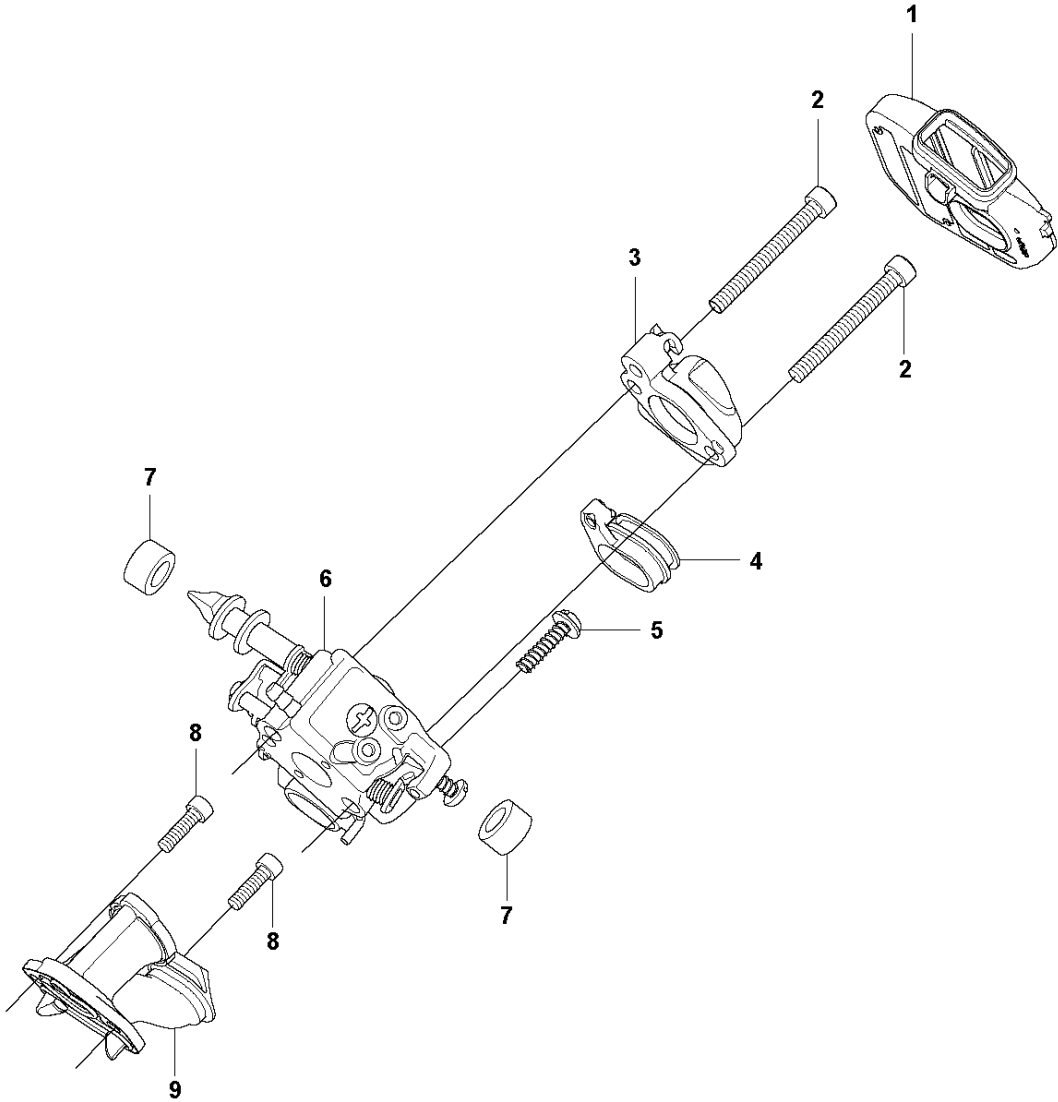

SPARE PARTS LIST

CHAIN SAWS

T435, 2020-06

CHAIN BRAKE

T435, 2020-06

Ref	Part No	Description	Remark	QTY	KIT
1	587 34 92-01	CLUTCH COVER ASSY		1	
2	513 63 79-01	GEAR		1	1
3	513 73 07-01	SCREW		1	1
4	513 70 14-01	NUT		1	1
5	522 64 33-01	PLATE		1	1
6	516 82 72-01	SCREW		5	1
7	522 64 32-01	SPRING		1	1
8	513 75 90-01	SCREW		1	1
9	513 75 97-01	SPACER		1	1
10	513 76 03-01	SPACER		1	1
11	513 75 88-01	SPRING		1	1
12	521 02 54-01	WASHER		1	1
13	514 18 39-01	NUT		1	1
14	527 75 22-01	WEIGHT		1	1
15	516 98 84-01	SPRING		1	1
16	522 01 57-01	GUARD		1	1
17	513 80 73-01	ROLLER		1	1
18	513 80 66-01	LEVER C		1	1
19	516 82 56-01	ARM		1	1
20	516 82 66-01	BRAKE SPRING		1	1
21	521 07 54-01	ROLLER		1	1
22	522 01 54-01	COVER	s/n up to – 201222301961	1	1
22	587 34 95-02	COVER LID	s/n from 201222301962	1	1
23	587 34 96-01	BRAKE BAND	s/n from 201222301962	1	1
24	523 08 06-01	PROTECTION		1	1
25	575 96 08-01	NUT		1	
26	522 63 52-01	LABEL.COVER		1	

E T435
CRANK SHAFT

CRANKSHAFT

T435, 2020-06

Ref	Part No	Description	Remark	QTY	KIT
1	523 34 03-01	CRANKSHAFT		1	
2	504 12 14-01	BEARING		2	1
3	522 63 91-01	SEAL		1	
4	504 12 10-01	SNAP RING		1	
5	522 63 92-01	SEAL		1	
6	513 75 24-01	WASHER		2	1
7	576 44 96-01	NEEDLE BEARING		1	1

G T435
CARBURETOR & AIR FILTER

CARBURETOR & AIR FILTER

T435, 2020-06

Ref	Part No	Description	Remark	QTY KIT
1	527 67 47-01	CLEANER		1
2	575 72 54-01	SCREW		2
3	527 67 45-01	MANIFOLD		1
4	527 67 51-01	SEAL		1
5	521 51 81-01	SCREW		1
6	578 93 69-01	CARBURETTOR		1
7	513 62 87-01	SEAL		2
8	522 63 85-01	BOLT		2
9	587 13 94-01	INLET PIPE	s/n from 20174103677	1