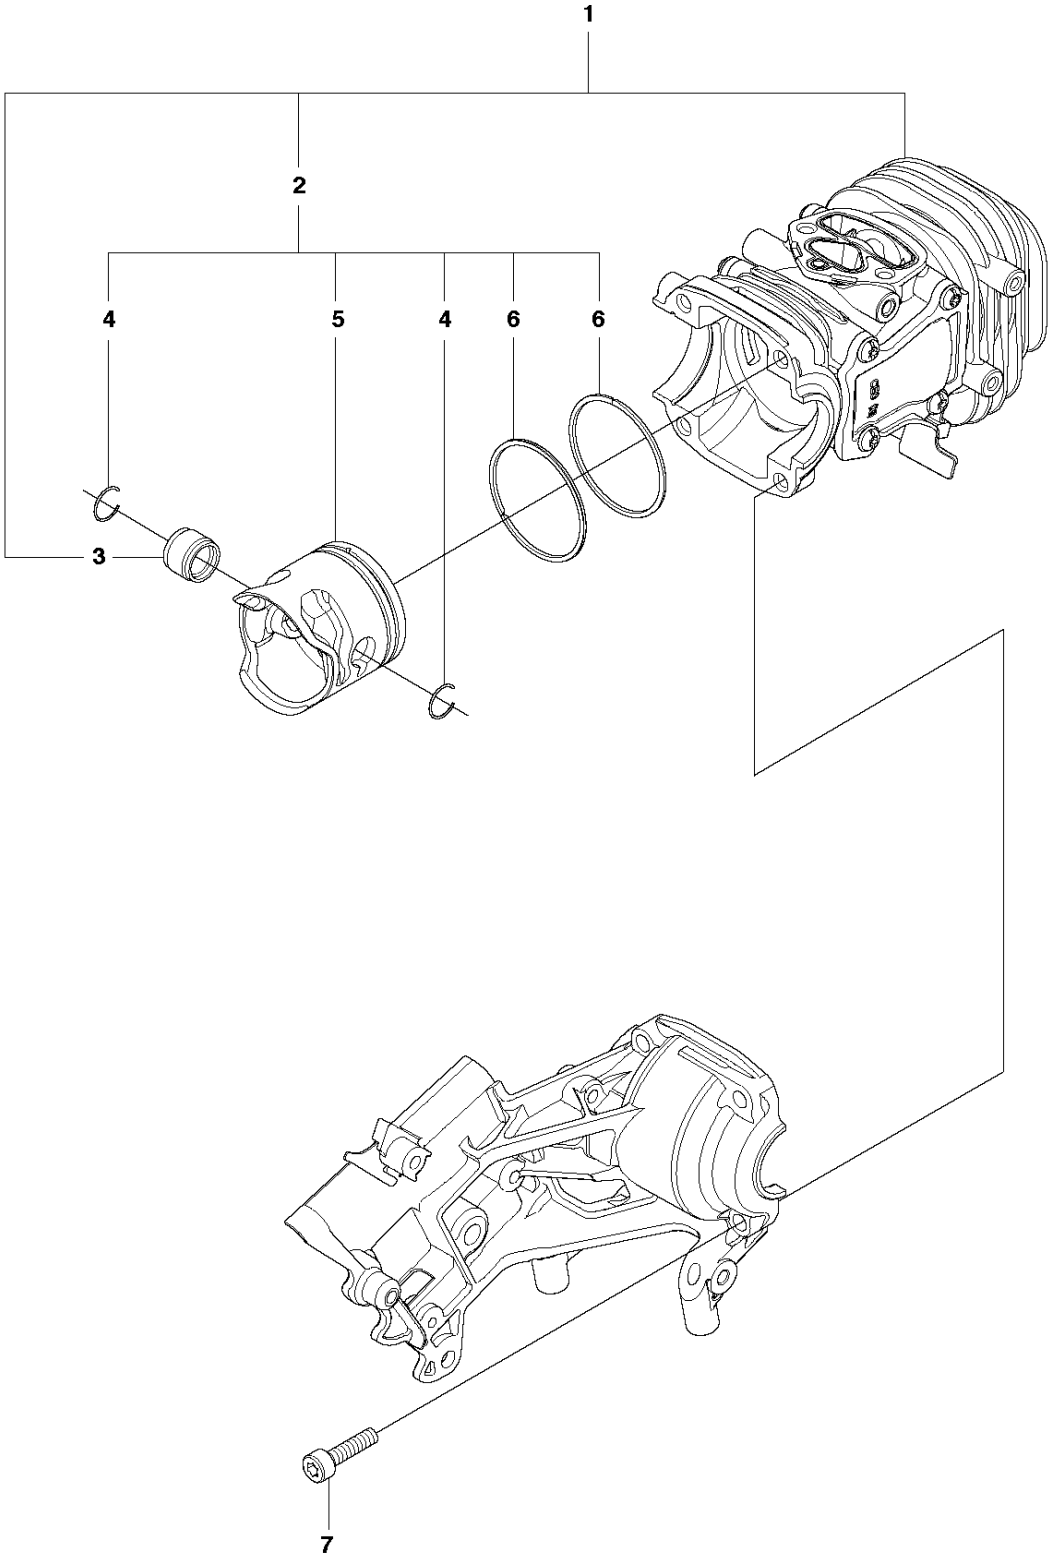

D T435
CYLINDER & PISTON

CYLINDER PISTON

T435, 2020-06

Ref	Part No	Description	Remark	QTY	KIT
1	523 08 43-01	CYLINDER		1	
2	523 08 42-01	PISTON		1	1
3	576 44 96-01	NEEDLE BEARING		1	1
4	516 28 30-01	RING		2	2,1
5	522 64 25-01	PISTON		1	2,1
6	522 64 26-01	PISTON RING		2	2,1
7	504 11 43-01	SCREW		4