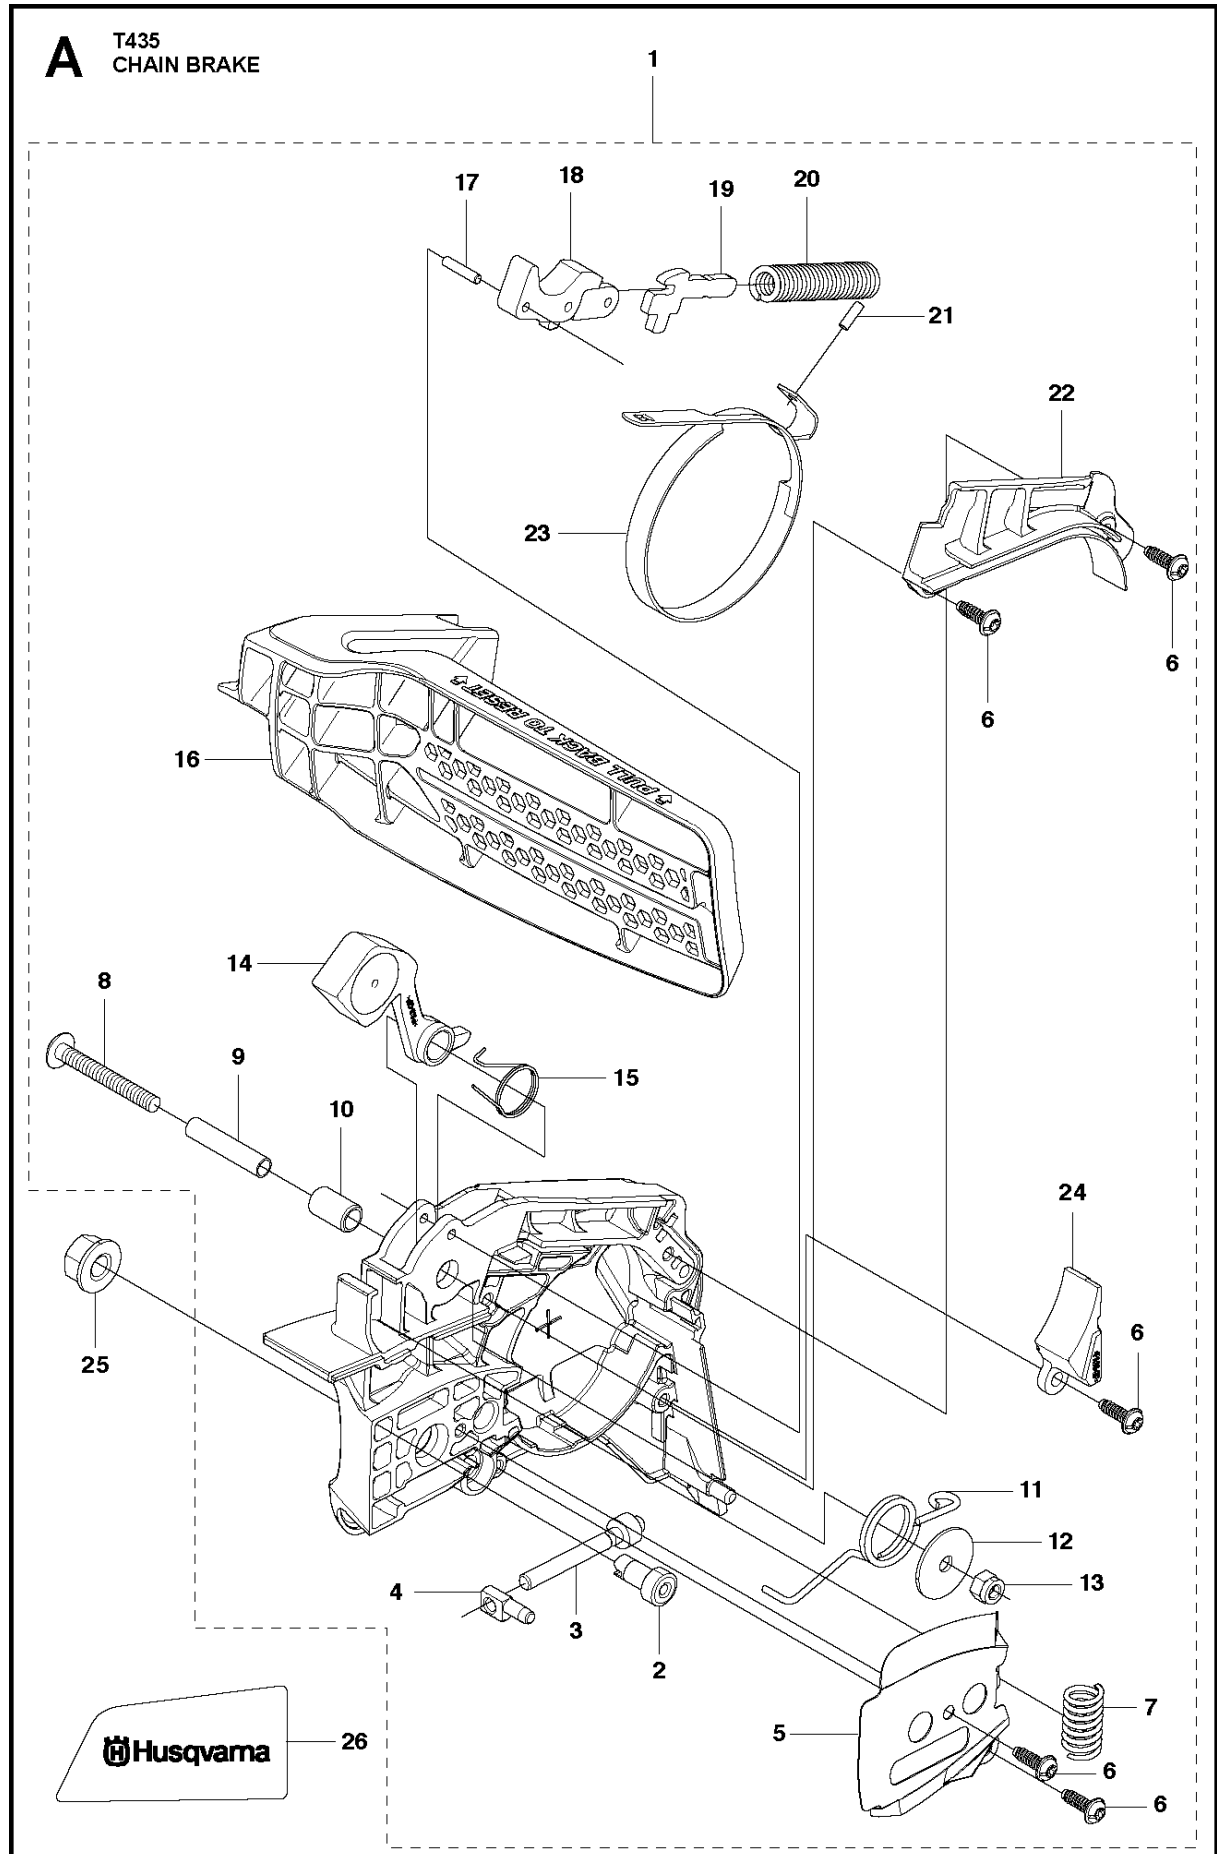

SPARE PARTS LIST

CHAIN SAWS

T435, 2020-06

CHAIN BRAKE

T435, 2020-06

Ref	Part No	Description	Remark	QTY	KIT
1	587 34 92-01	CLUTCH COVER ASSY		1	
2	513 63 79-01	GEAR		1	1
3	513 73 07-01	SCREW		1	1
4	513 70 14-01	NUT		1	1
5	522 64 33-01	PLATE		1	1
6	516 82 72-01	SCREW		5	1
7	522 64 32-01	SPRING		1	1
8	513 75 90-01	SCREW		1	1
9	513 75 97-01	SPACER		1	1
10	513 76 03-01	SPACER		1	1
11	513 75 88-01	SPRING		1	1
12	521 02 54-01	WASHER		1	1
13	514 18 39-01	NUT		1	1
14	527 75 22-01	WEIGHT		1	1
15	516 98 84-01	SPRING		1	1
16	522 01 57-01	GUARD		1	1
17	513 80 73-01	ROLLER		1	1
18	513 80 66-01	LEVER C		1	1
19	516 82 56-01	ARM		1	1
20	516 82 66-01	BRAKE SPRING		1	1
21	521 07 54-01	ROLLER		1	1
22	522 01 54-01	COVER	s/n up to – 201222301961	1	1
22	587 34 95-02	COVER LID	s/n from 201222301962	1	1
23	587 34 96-01	BRAKE BAND	s/n from 201222301962	1	1
24	523 08 06-01	PROTECTION		1	1
25	575 96 08-01	NUT		1	
26	522 63 52-01	LABEL.COVER		1	

B T435
CLUTCH & OIL PUMP

CLUTCH & OIL PUMP

T435, 2020-06

Ref	Part No	Description	Remark	QTY	KIT
1	521 55 74-01	CLUTCH ASSY		1	
2	521 55 75-01	SPRING		3	1
3	512 42 34-01	PLATE		1	
4	523 08 26-01	CLUTCH DRUM		1	
5	514 18 33-01	BEARING		1	4
6	593 82 53-01	WORM GEAR		1	7
7	593 82 51-01	OIL PUMP ASSY		1	
8	522 00 58-01	COVER		1	
9	521 79 26-02	OUTLET PIPE ASSY		1	
10	527 67 23-01	FILTER		1	
11	527 67 23-01	FILTER		1	
12	527 67 21-01	PIPE,OIL FILTER		1	11
13	516 95 03-01	JOINT		1	11
14	521 58 00-01	FILTER		1	11
15	529 25 17-01	PIPE		1	11
16	516 82 94-01	SCREW		2	
17	521 51 62-01	BOLT		1	
18	505 05 33-01	WASHER		1	

CYLINDER COVER

T435, 2020-06

Ref	Part No	Description	Remark	QTY	KIT
1	522 00 11-01	CASE COMP		1	
2	527 66 79-01	TAPE,CASE		1	1
3	527 68 28-01	TAPE,CASE		1	1
4	527 68 40-01	TAPE,CASE		1	1
5	521 51 62-01	BOLT		4	
6	521 51 80-01	SCREW		2	
7	522 64 12-01	GASKET		1	
8	522 00 12-01	COVER		1	
9	577 10 49-01	CASE		1	
10	527 67 72-01	TAPE,CASE		1	9
11	577 10 37-01	TAPE		1	9
12	522 01 21-01	CATCH		1	
13	522 63 47-01	SPIKE		1	
14	522 00 18-01	HOOK		1	