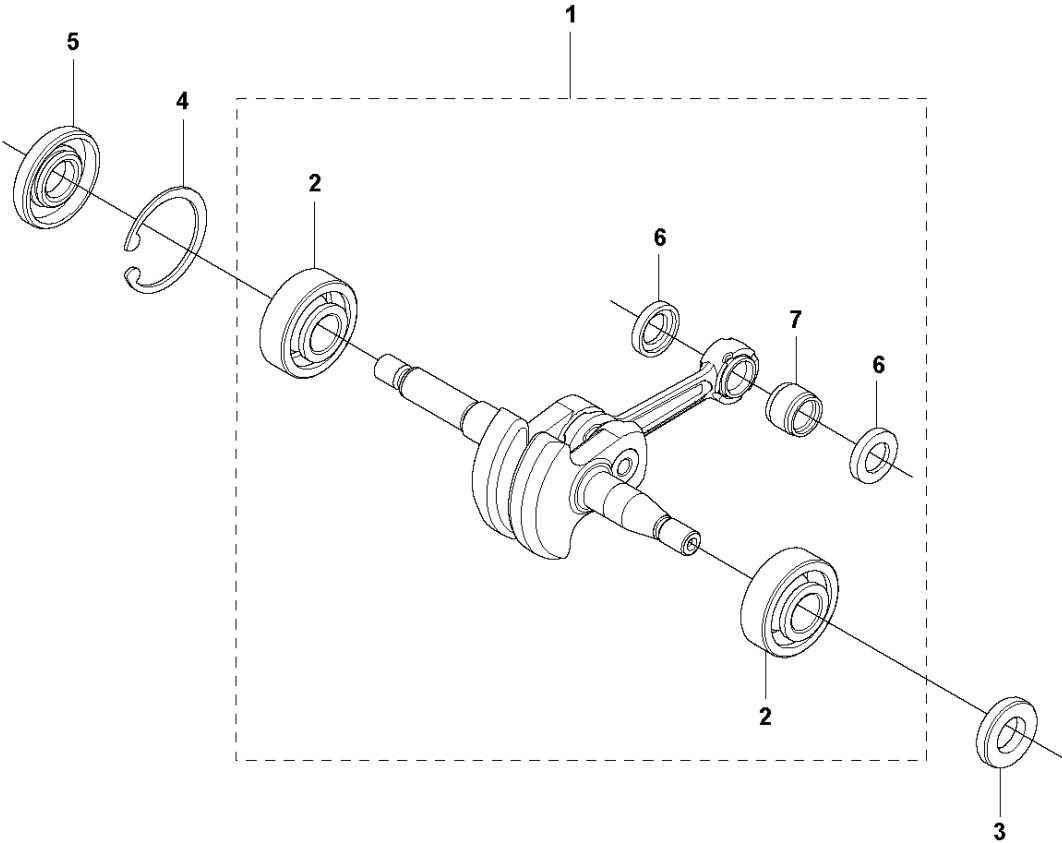

SPARE PARTS LIST

CHAIN SAWS

T435, 2020-06

CHAIN BRAKE

T435, 2020-06

Ref	Part No	Description	Remark	QTY	KIT
1	587 34 92-01	CLUTCH COVER ASSY		1	
2	513 63 79-01	GEAR		1	1
3	513 73 07-01	SCREW		1	1
4	513 70 14-01	NUT		1	1
5	522 64 33-01	PLATE		1	1
6	516 82 72-01	SCREW		5	1
7	522 64 32-01	SPRING		1	1
8	513 75 90-01	SCREW		1	1
9	513 75 97-01	SPACER		1	1
10	513 76 03-01	SPACER		1	1
11	513 75 88-01	SPRING		1	1
12	521 02 54-01	WASHER		1	1
13	514 18 39-01	NUT		1	1
14	527 75 22-01	WEIGHT		1	1
15	516 98 84-01	SPRING		1	1
16	522 01 57-01	GUARD		1	1
17	513 80 73-01	ROLLER		1	1
18	513 80 66-01	LEVER C		1	1
19	516 82 56-01	ARM		1	1
20	516 82 66-01	BRAKE SPRING		1	1
21	521 07 54-01	ROLLER		1	1
22	522 01 54-01	COVER	s/n up to – 201222301961	1	1
22	587 34 95-02	COVER LID	s/n from 201222301962	1	1
23	587 34 96-01	BRAKE BAND	s/n from 201222301962	1	1
24	523 08 06-01	PROTECTION		1	1
25	575 96 08-01	NUT		1	
26	522 63 52-01	LABEL.COVER		1	

CYLINDER COVER

T435, 2020-06

Ref	Part No	Description	Remark	QTY	KIT
1	522 00 11-01	CASE COMP		1	
2	527 66 79-01	TAPE,CASE		1	1
3	527 68 28-01	TAPE,CASE		1	1
4	527 68 40-01	TAPE,CASE		1	1
5	521 51 62-01	BOLT		4	
6	521 51 80-01	SCREW		2	
7	522 64 12-01	GASKET		1	
8	522 00 12-01	COVER		1	
9	577 10 49-01	CASE		1	
10	527 67 72-01	TAPE,CASE		1	9
11	577 10 37-01	TAPE		1	9
12	522 01 21-01	CATCH		1	
13	522 63 47-01	SPIKE		1	
14	522 00 18-01	HOOK		1	

D T435
CYLINDER & PISTON

CYLINDER PISTON

T435, 2020-06

Ref	Part No	Description	Remark	QTY	KIT
1	523 08 43-01	CYLINDER		1	
2	523 08 42-01	PISTON		1	1
3	576 44 96-01	NEEDLE BEARING		1	1
4	516 28 30-01	RING		2	2,1
5	522 64 25-01	PISTON		1	2,1
6	522 64 26-01	PISTON RING		2	2,1
7	504 11 43-01	SCREW		4	

E T435
CRANK SHAFT

CRANKSHAFT

T435, 2020-06

Ref	Part No	Description	Remark	QTY	KIT
1	523 34 03-01	CRANKSHAFT		1	
2	504 12 14-01	BEARING		2	1
3	522 63 91-01	SEAL		1	
4	504 12 10-01	SNAP RING		1	
5	522 63 92-01	SEAL		1	
6	513 75 24-01	WASHER		2	1
7	576 44 96-01	NEEDLE BEARING		1	1