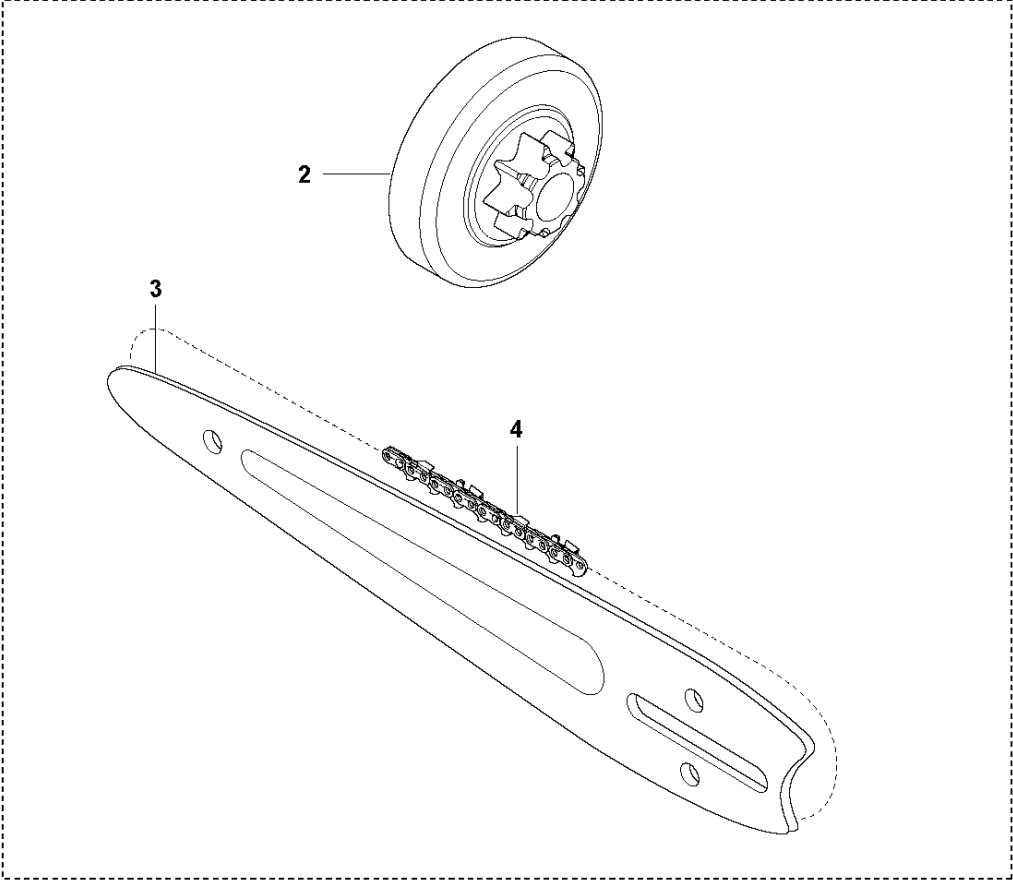

Q T435
ACCESSORIES

ACCESSORIES

T435, 2020-06

Ref	Part No	Description	Remark	QTY KIT
1	521 53 29-01	WRENCH		1
2	512 48 76-01	DRUM		1
3	587 39 44-60	BAR	10in /25cm	1
3	587 39 44-68	BAR	12in /30cm	1
4	527 65 51-01	CHAIN503305460	H00 60DL (10in /25cm)	1
4	503 30 54-68	CHAIN	H00 68DL (12in /30cm)	1