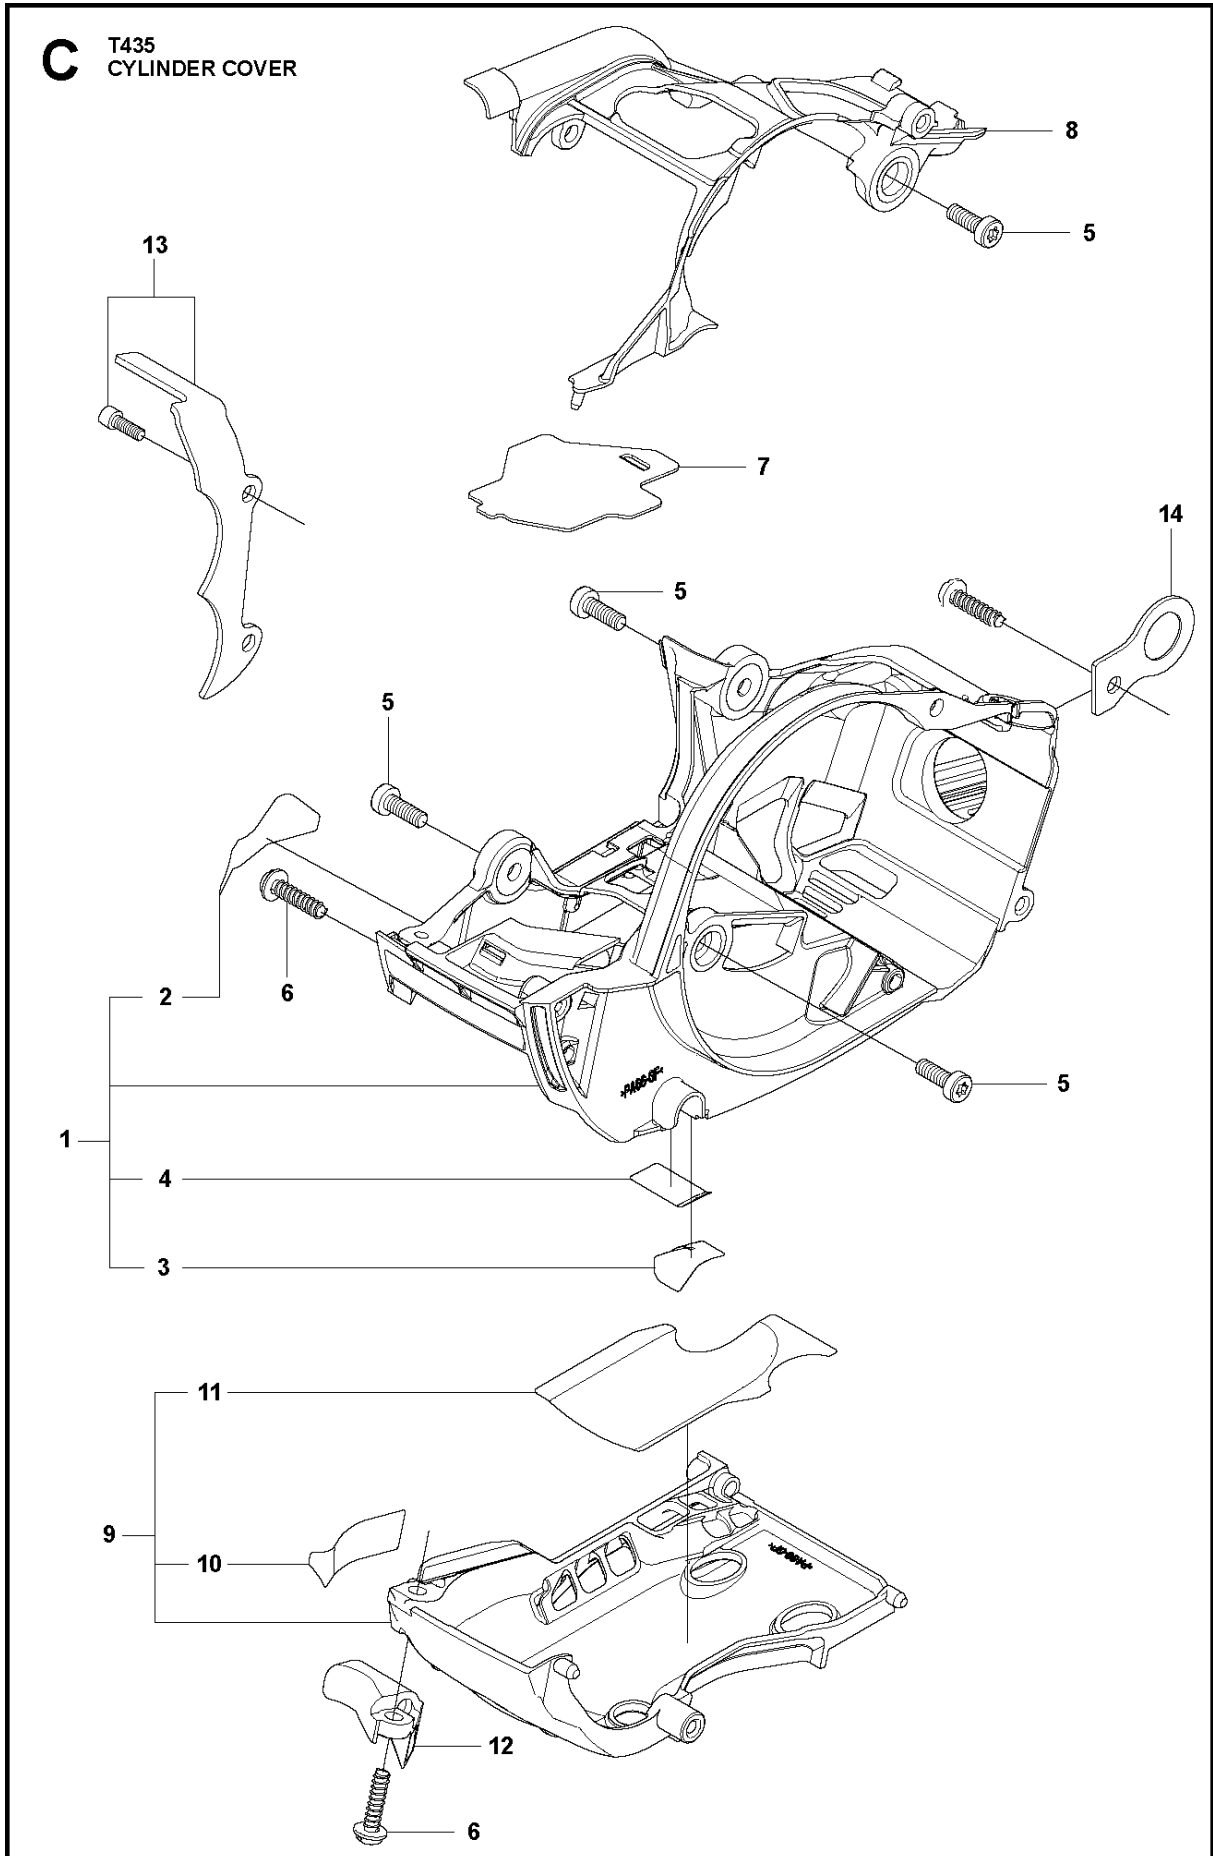

SPARE PARTS LIST

CHAIN SAWS

T435, 2020-06

CHAIN BRAKE

T435, 2020-06

Ref	Part No	Description	Remark	QTY	KIT
1	587 34 92-01	CLUTCH COVER ASSY		1	
2	513 63 79-01	GEAR		1	1
3	513 73 07-01	SCREW		1	1
4	513 70 14-01	NUT		1	1
5	522 64 33-01	PLATE		1	1
6	516 82 72-01	SCREW		5	1
7	522 64 32-01	SPRING		1	1
8	513 75 90-01	SCREW		1	1
9	513 75 97-01	SPACER		1	1
10	513 76 03-01	SPACER		1	1
11	513 75 88-01	SPRING		1	1
12	521 02 54-01	WASHER		1	1
13	514 18 39-01	NUT		1	1
14	527 75 22-01	WEIGHT		1	1
15	516 98 84-01	SPRING		1	1
16	522 01 57-01	GUARD		1	1
17	513 80 73-01	ROLLER		1	1
18	513 80 66-01	LEVER C		1	1
19	516 82 56-01	ARM		1	1
20	516 82 66-01	BRAKE SPRING		1	1
21	521 07 54-01	ROLLER		1	1
22	522 01 54-01	COVER	s/n up to – 201222301961	1	1
22	587 34 95-02	COVER LID	s/n from 201222301962	1	1
23	587 34 96-01	BRAKE BAND	s/n from 201222301962	1	1
24	523 08 06-01	PROTECTION		1	1
25	575 96 08-01	NUT		1	
26	522 63 52-01	LABEL.COVER		1	

B T435
CLUTCH & OIL PUMP

CLUTCH & OIL PUMP

T435, 2020-06

Ref	Part No	Description	Remark	QTY	KIT
1	521 55 74-01	CLUTCH ASSY		1	
2	521 55 75-01	SPRING		3	1
3	512 42 34-01	PLATE		1	
4	523 08 26-01	CLUTCH DRUM		1	
5	514 18 33-01	BEARING		1	4
6	593 82 53-01	WORM GEAR		1	7
7	593 82 51-01	OIL PUMP ASSY		1	
8	522 00 58-01	COVER		1	
9	521 79 26-02	OUTLET PIPE ASSY		1	
10	527 67 23-01	FILTER		1	
11	527 67 23-01	FILTER		1	
12	527 67 21-01	PIPE,OIL FILTER		1	11
13	516 95 03-01	JOINT		1	11
14	521 58 00-01	FILTER		1	11
15	529 25 17-01	PIPE		1	11
16	516 82 94-01	SCREW		2	
17	521 51 62-01	BOLT		1	
18	505 05 33-01	WASHER		1	

CYLINDER COVER

T435, 2020-06

Ref	Part No	Description	Remark	QTY	KIT
1	522 00 11-01	CASE COMP		1	
2	527 66 79-01	TAPE,CASE		1	1
3	527 68 28-01	TAPE,CASE		1	1
4	527 68 40-01	TAPE,CASE		1	1
5	521 51 62-01	BOLT		4	
6	521 51 80-01	SCREW		2	
7	522 64 12-01	GASKET		1	
8	522 00 12-01	COVER		1	
9	577 10 49-01	CASE		1	
10	527 67 72-01	TAPE,CASE		1	9
11	577 10 37-01	TAPE		1	9
12	522 01 21-01	CATCH		1	
13	522 63 47-01	SPIKE		1	
14	522 00 18-01	HOOK		1	