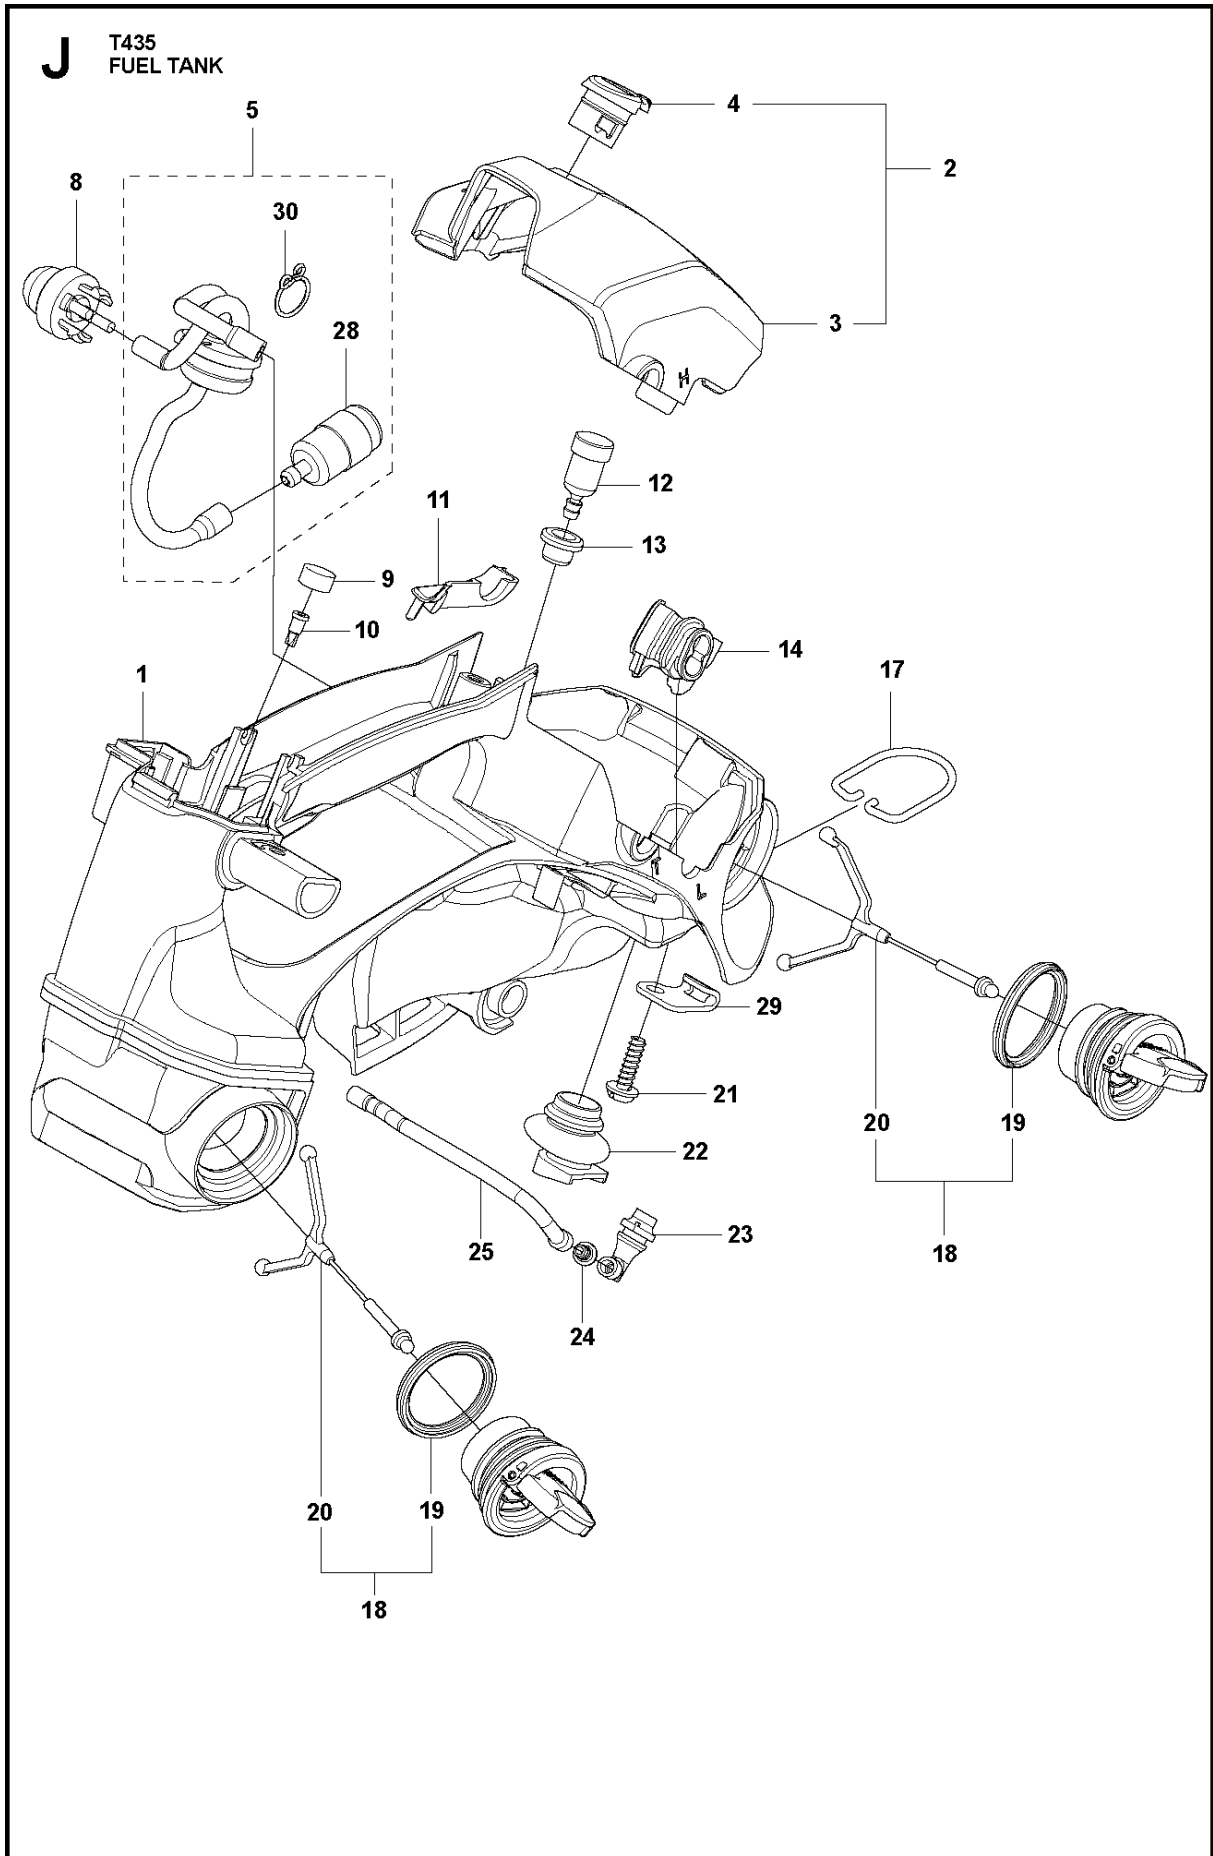

FUEL TANK

T435, 2020-06

Ref	Part No	Description	Remark	QTY	KIT
1	587 49 55-02	HANDLE		1	
2	522 01 77-01	COVER		1	
3	522 01 78-01	COVER		1	2
4	522 01 79-01	KNOB		1	2
5	522 64 76-02	PIPE ASSY	For EU only	1	
5	579 51 92-03	FUEL HOSE ASSY	For US/CAN only	1	
8	503 93 66-01	PURGE		1	
9	516 94 81-01	SEAL		1	
10	516 96 19-01	BREATHER		1	
11	522 01 76-01	BRACKET		1	
12	513 75 15-01	BREATHER		1	
13	514 20 14-02	GROMMET		1	
14	579 60 65-01	GUIDE		1	
17	522 01 94-01	EYELET		1	
18	577 87 86-03	TANK CAP ASSY		2	
19	589 24 13-01	GASKET		2	18
20	503 57 89-01	HOLDER		2	18
21	521 51 80-01	SCREW		1	
22	522 64 71-01	PIPE.AIR		1	
23	522 64 78-02	PIPE		1	
24	516 95 03-01	JOINT		1	
25	595 52 69-06	FUEL HOSE		1	
28	575 96 07-01	FILTER		1	5
29	522 01 93-01	PLATE EYELET		1	
30	506 70 70-01	CLIP		1	5