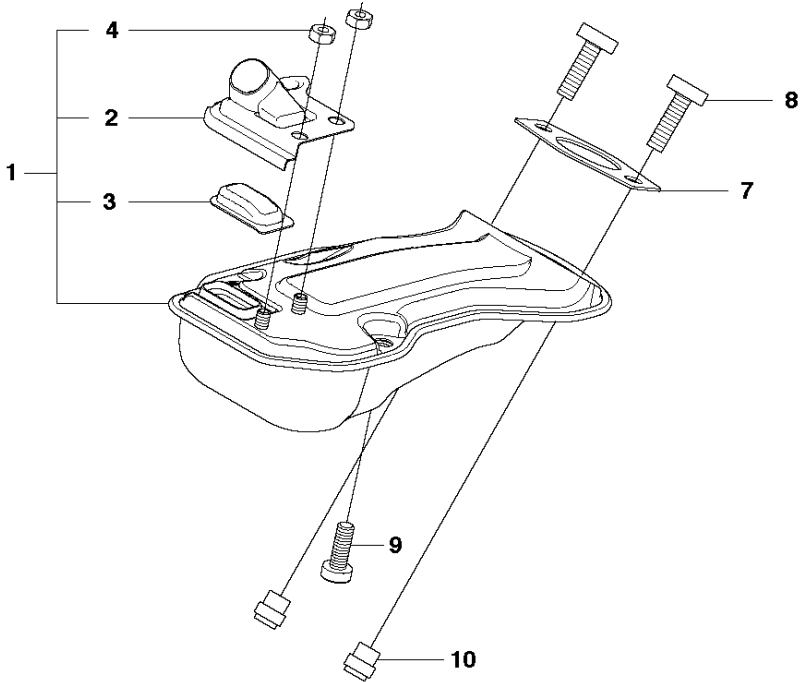

F T435
MUFFLER

MUFFLER

T435, 2020-06

Ref	Part No	Description	Remark	QTY	KIT
1	577 74 20-01	MUFFLER ASSY		1	
2	574 38 14-01	GUIDE		1	1
3	527 68 26-01	ARRESTER		1	1
4	510 48 58-01	NUT		2	1
5	522 00 45-01	PIPE.EXHAUST		1	
6	516 80 88-01	SCREW		1	
7	521 79 20-01	GASKET		1	
8	522 63 88-01	BOLT		2	
9	521 51 62-01	BOLT		2	
10	516 96 09-01	NUT		2