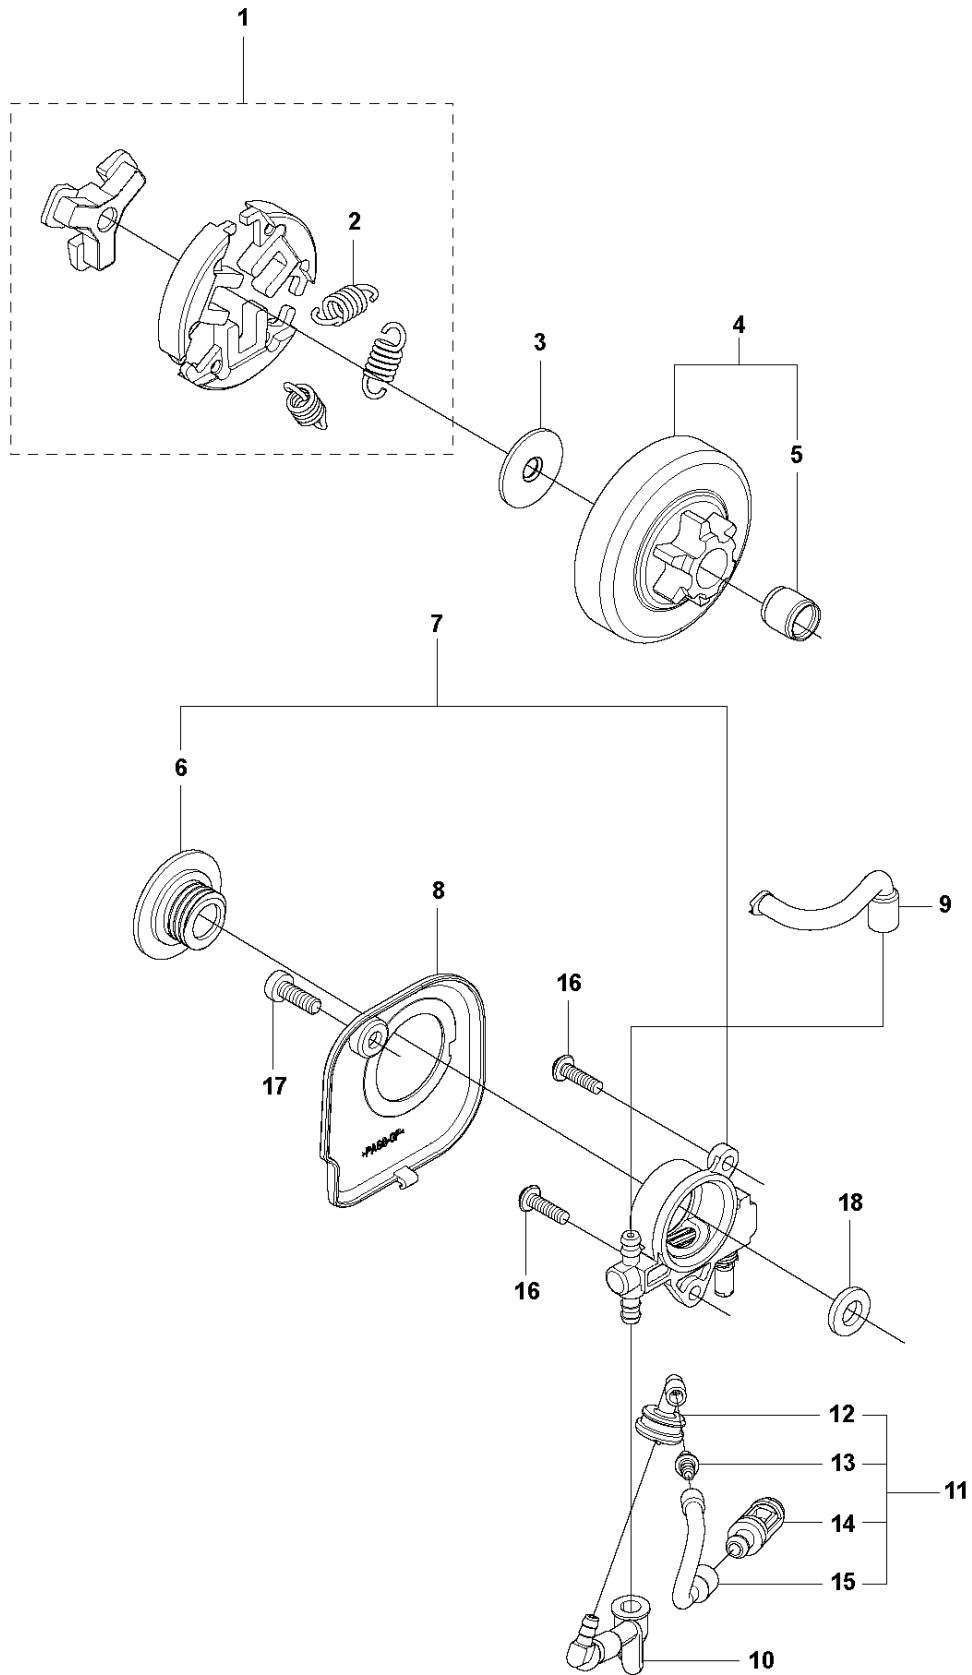

SPARE PARTS LIST

CHAIN SAWS

T435, 2020-06

CHAIN BRAKE

T435, 2020-06

Ref	Part No	Description	Remark	QTY	KIT
1	587 34 92-01	CLUTCH COVER ASSY		1	
2	513 63 79-01	GEAR		1	1
3	513 73 07-01	SCREW		1	1
4	513 70 14-01	NUT		1	1
5	522 64 33-01	PLATE		1	1
6	516 82 72-01	SCREW		5	1
7	522 64 32-01	SPRING		1	1
8	513 75 90-01	SCREW		1	1
9	513 75 97-01	SPACER		1	1
10	513 76 03-01	SPACER		1	1
11	513 75 88-01	SPRING		1	1
12	521 02 54-01	WASHER		1	1
13	514 18 39-01	NUT		1	1
14	527 75 22-01	WEIGHT		1	1
15	516 98 84-01	SPRING		1	1
16	522 01 57-01	GUARD		1	1
17	513 80 73-01	ROLLER		1	1
18	513 80 66-01	LEVER C		1	1
19	516 82 56-01	ARM		1	1
20	516 82 66-01	BRAKE SPRING		1	1
21	521 07 54-01	ROLLER		1	1
22	522 01 54-01	COVER	s/n up to – 201222301961	1	1
22	587 34 95-02	COVER LID	s/n from 201222301962	1	1
23	587 34 96-01	BRAKE BAND	s/n from 201222301962	1	1
24	523 08 06-01	PROTECTION		1	1
25	575 96 08-01	NUT		1	
26	522 63 52-01	LABEL.COVER		1	

B T435
CLUTCH & OIL PUMP

CLUTCH & OIL PUMP

T435, 2020-06

Ref	Part No	Description	Remark	QTY	KIT
1	521 55 74-01	CLUTCH ASSY		1	
2	521 55 75-01	SPRING		3	1
3	512 42 34-01	PLATE		1	
4	523 08 26-01	CLUTCH DRUM		1	
5	514 18 33-01	BEARING		1	4
6	593 82 53-01	WORM GEAR		1	7
7	593 82 51-01	OIL PUMP ASSY		1	
8	522 00 58-01	COVER		1	
9	521 79 26-02	OUTLET PIPE ASSY		1	
10	527 67 23-01	FILTER		1	
11	527 67 23-01	FILTER		1	
12	527 67 21-01	PIPE,OIL FILTER		1	11
13	516 95 03-01	JOINT		1	11
14	521 58 00-01	FILTER		1	11
15	529 25 17-01	PIPE		1	11
16	516 82 94-01	SCREW		2	
17	521 51 62-01	BOLT		1	
18	505 05 33-01	WASHER		1	

CYLINDER COVER

T435, 2020-06

Ref	Part No	Description	Remark	QTY	KIT
1	522 00 11-01	CASE COMP		1	
2	527 66 79-01	TAPE,CASE		1	1
3	527 68 28-01	TAPE,CASE		1	1
4	527 68 40-01	TAPE,CASE		1	1
5	521 51 62-01	BOLT		4	
6	521 51 80-01	SCREW		2	
7	522 64 12-01	GASKET		1	
8	522 00 12-01	COVER		1	
9	577 10 49-01	CASE		1	
10	527 67 72-01	TAPE,CASE		1	9
11	577 10 37-01	TAPE		1	9
12	522 01 21-01	CATCH		1	
13	522 63 47-01	SPIKE		1	
14	522 00 18-01	HOOK		1	