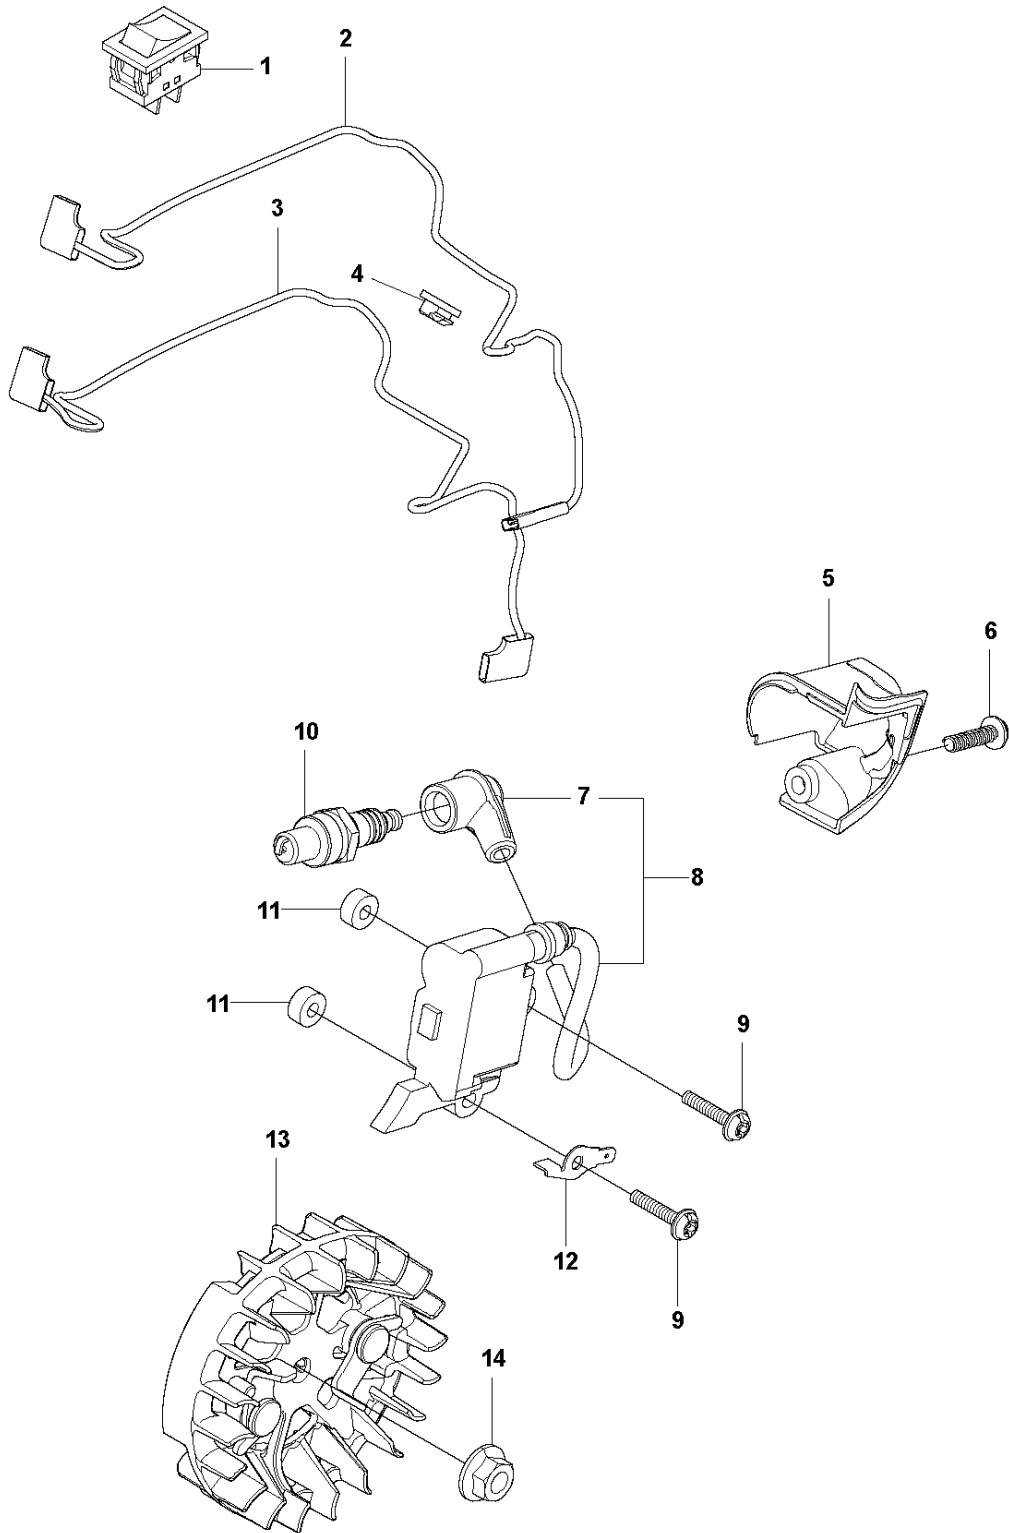

M T435
IGNITION SYSTEM

IGNITION SYSTEM

T435, 2020-06

Ref	Part No	Description	Remark	QTY	KIT
1	586 24 68-01	STOP SWITCH		1	
2	522 64 45-01	CORD		1	
3	522 64 46-01	CORD		1	
4	522 64 43-01	GROMMET		1	
5	585 51 79-02	COVER		1	
6	521 51 81-01	SCREW		1	
7	512 44 40-01	HUB CAP		1	8
8	584 40 37-01	IGNITION COIL ASSY		1	
9	585 70 29-01	BOLT		2	
10	514 54 30-01	PLUG		1	
11	505 04 34-01	SPACER		2	
12	522 64 44-01	TERMINAL		1	
13	581 97 20-01	FLYWHEEL ASSY		1	
14	504 11 80-01	NUT		1