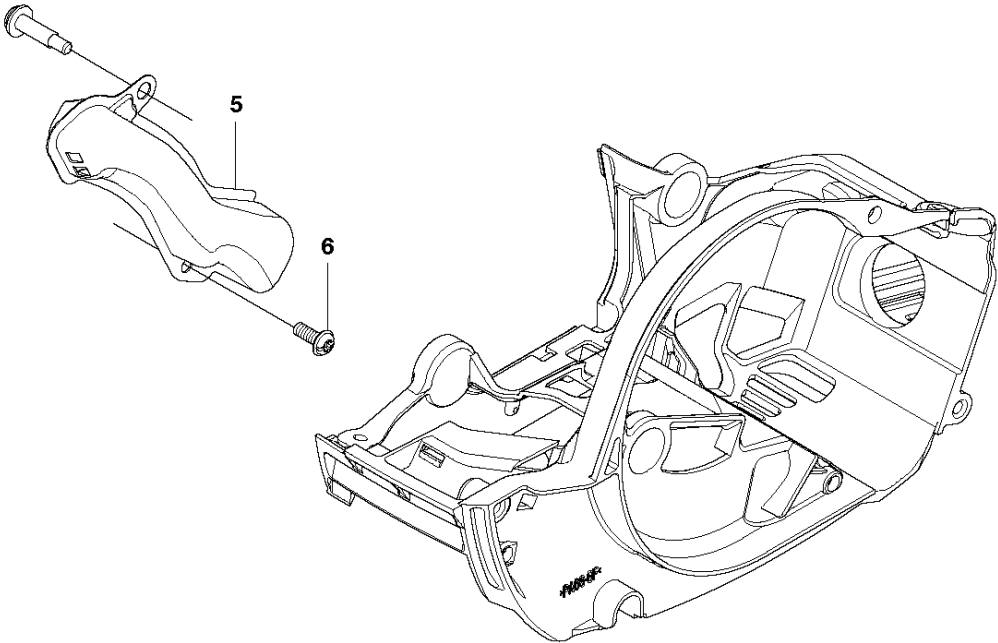

F T435
MUFFLER

MUFFLER

T435, 2020-06

Ref	Part No	Description	Remark	QTY	KIT
1	577 74 20-01	MUFFLER ASSY		1	
2	574 38 14-01	GUIDE		1	1
3	527 68 26-01	ARRESTER		1	1
4	510 48 58-01	NUT		2	1
5	522 00 45-01	PIPE.EXHAUST		1	
6	516 80 88-01	SCREW		1	
7	521 79 20-01	GASKET		1	
8	522 63 88-01	BOLT		2	
9	521 51 62-01	BOLT		2	
10	516 96 09-01	NUT		2