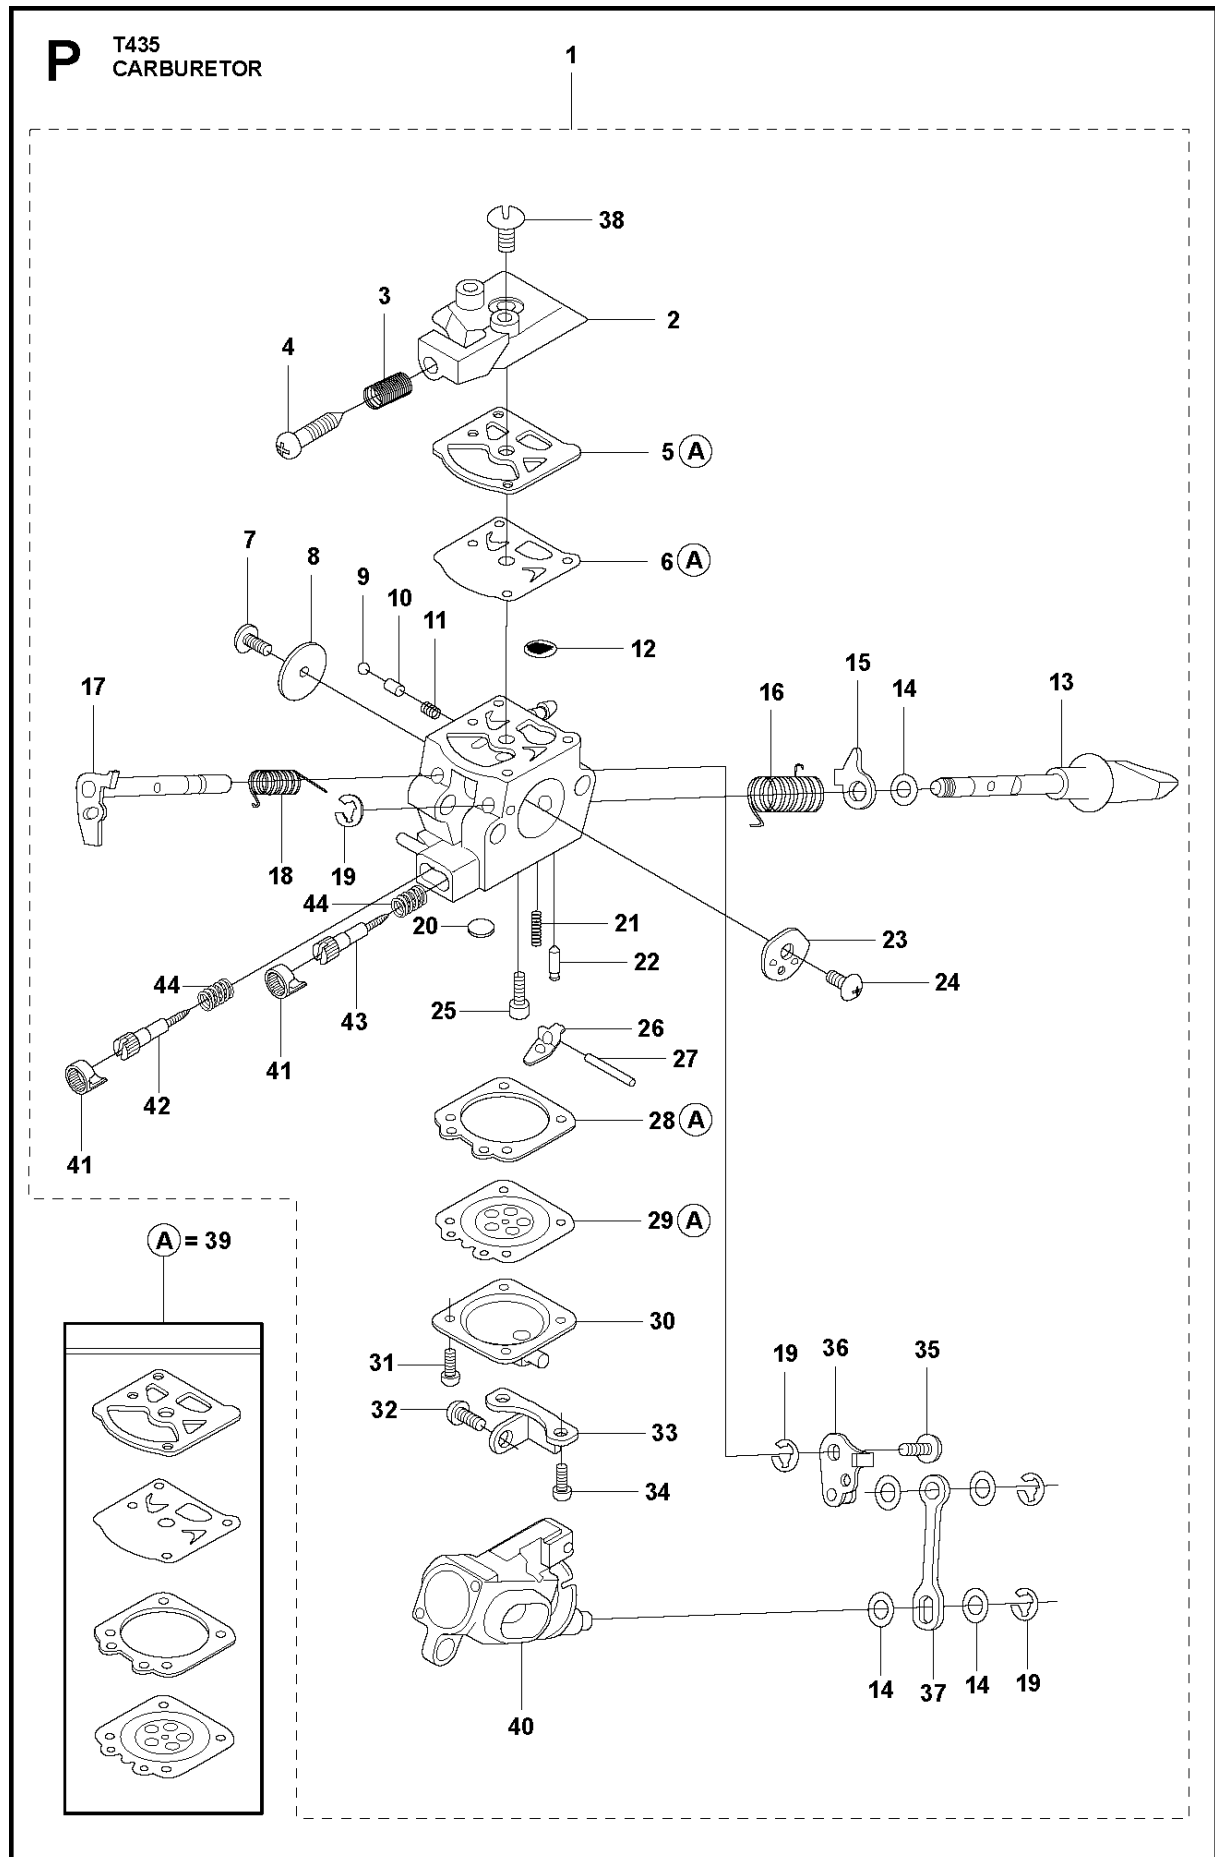

CARBURETOR

T435, 2020-06

Ref	Part No	Description	Remark	QTY KIT	
1	578 93 69-01	CARBURETTOR		1	
2	501 40 57-01	COVER		1	1
3	521 06 63-01	SPRING		1	1
4	516 77 83-01	SCREW		1	1
5	520 95 48-01	GASKET		1	1,39
6	520 95 49-01	DIAPHRAGM		1	1,39
7	520 75 98-01	SCREW		1	1
8	520 97 86-01	VALVE		1	1
9	516 93 60-01	BALL		1	1
10	516 93 59-01	PISTON		1	1
11	505 05 79-01	SPRING		1	1
12	520 95 70-01	SCREEN		1	1
13	522 63 20-01	SHAFT		1	1
14	516 52 42-01	WASHER		5	1
15	521 58 11-01	LEVER		1	1
16	521 58 01-01	SPRING		1	1
17	522 64 62-01	SHAFT ASSY		1	1
18	516 84 39-01	SPRING		1	1
19	505 05 65-01	RING		4	1
20	516 34 29-01	PLUG		1	1
21	516 98 00-01	SPRING		1	1
22	521 08 54-01	VALVE.INLET		1	1
23	516 95 69-01	CHOKE VALVE		1	1
24	520 75 98-01	SCREW		1	1
25	520 97 73-01	SCREW		1	1
26	520 97 72-01	LEVER		1	1
27	520 97 74-01	PIN		1	1
28	516 97 21-01	GASKET		1	1,39
29	505 30 68-01	DIAPHRAGM		1	1,39
30	522 64 60-01	COVER		1	1
31	520 97 88-01	SCREW ASSY		2	1
32	522 64 61-01	SCREW		1	1
33	579 23 64-01	BRACKET		1	1
34	522 64 56-01	SCREW ASSY		2	1
35	520 75 98-01	SCREW		1	1
36	522 64 59-01	LINK ASSY THROT		1	1
37	522 64 64-01	ROD.LINK		1	1
38	520 97 63-01	SCREW		1	1
39	527 66 16-01	GASKET KIT		1	
40	579 23 63-01	BODY		1	1
41	578 91 30-01	CAP		2	1
42	579 22 37-01	NEEDLE		1	1
43	578 91 31-01	NEEDLE		1	1
44	578 91 28-01	SPRING		2	1