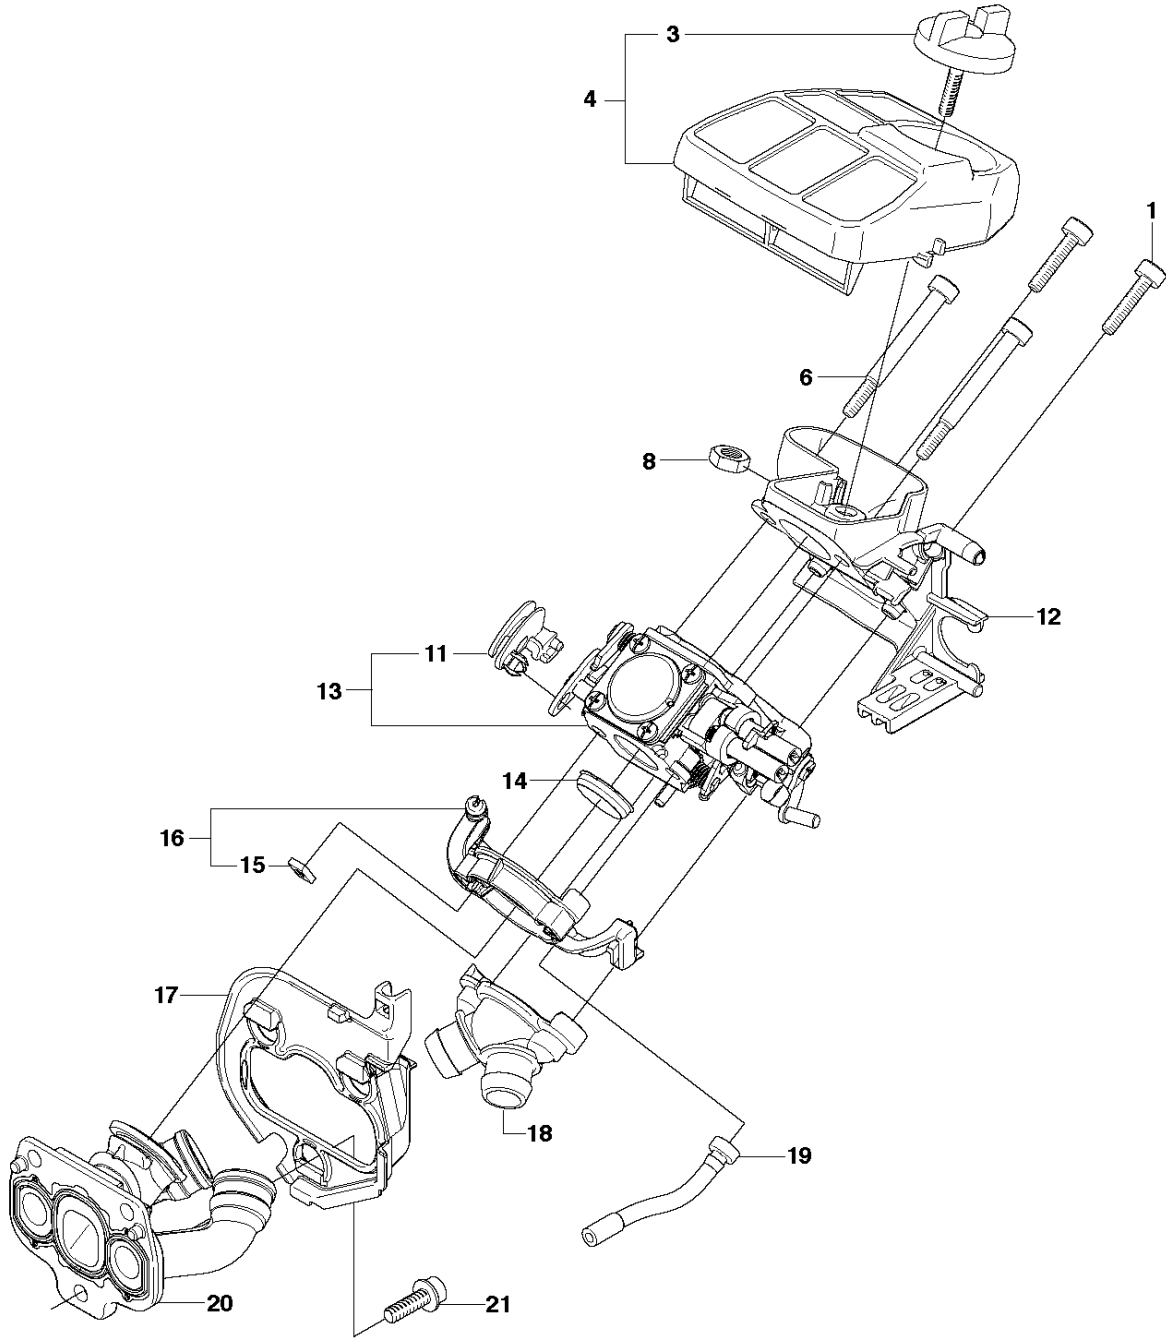

F 570
CARBURETOR & AIRFILTER

CARBURETOR & AIR FILTER

570, 20110100001-Current

Ref	Part No	Description	Remark	QTY	KIT
1	503 20 25-20	SCREW IHSCM		2	
3	537 21 32-09	KNOB		1	4
4	576 48 63-01	AIR FILTER	80 My	1	
4	576 48 63-02	AIR FILTER	44 My	1	
4	576 48 63-03	AIR FILTER	Felt	1	
6	503 20 39-01	SCREW IHSCM		2	
7	503 21 26-16	SCREW IHPANM		1	
8	731 23 14-01	HEXAGON NUT		1	
11	537 21 37-01	LEVER		1	13
12	537 20 50-01	FILTER HOLDER		1	
13	544 19 98-01	CARBURETTOR		1	
14	537 20 46-01	SUPPORT SLEEVE		1	
15	503 22 65-03	SQUARE NUT		2	16
16	537 20 45-01	FLANGE		2	
17	537 20 47-01	INSULATION WALL		1	
18	537 20 49-01	FLANGE		1	
19	537 20 37-01	IMPULSE HOSE		1	
20	537 20 43-01	INLET PIPE		1	
20	585 48 43-01	INLET PIPE	Cold resistant Spare part only	1	
21	503 20 02-16	SCREW IHSCFM		3