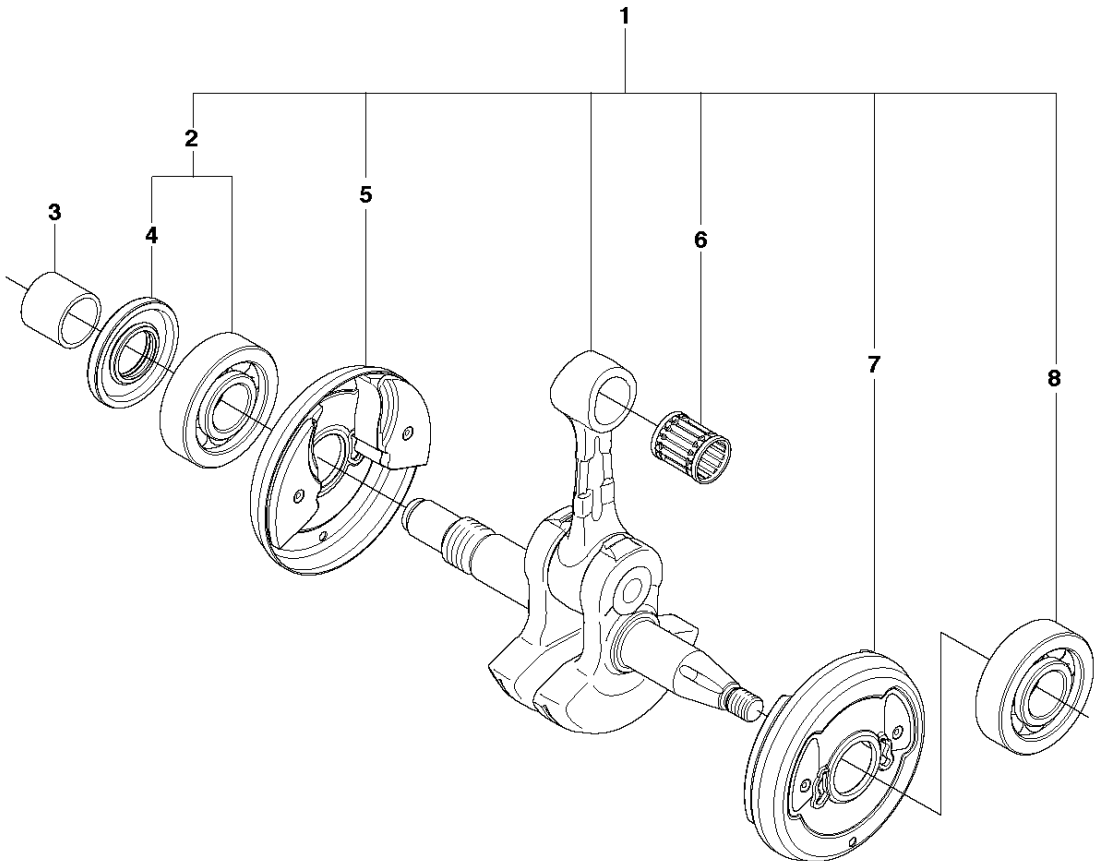

N 570
CRANKSHAFT

CRANKSHAFT

570, 20110100001-Current

Ref	Part No	Description	Remark	QTY	KIT
1	505 12 19-01	CRANKSHAFT ASSY		1	
2	525 43 42-01	BALL BEARING		1	1
3	537 20 58-01	SLEEVE		1	
4	505 41 61-01	RADIAL SEAL		1	2, 1
5	537 20 33-01	CUP		1	1
6	503 25 56-01	NEEDLE BEARING		1	1
7	537 20 33-01	CUP		1	1
8	505 48 67-02	BALL BEARING		1	1