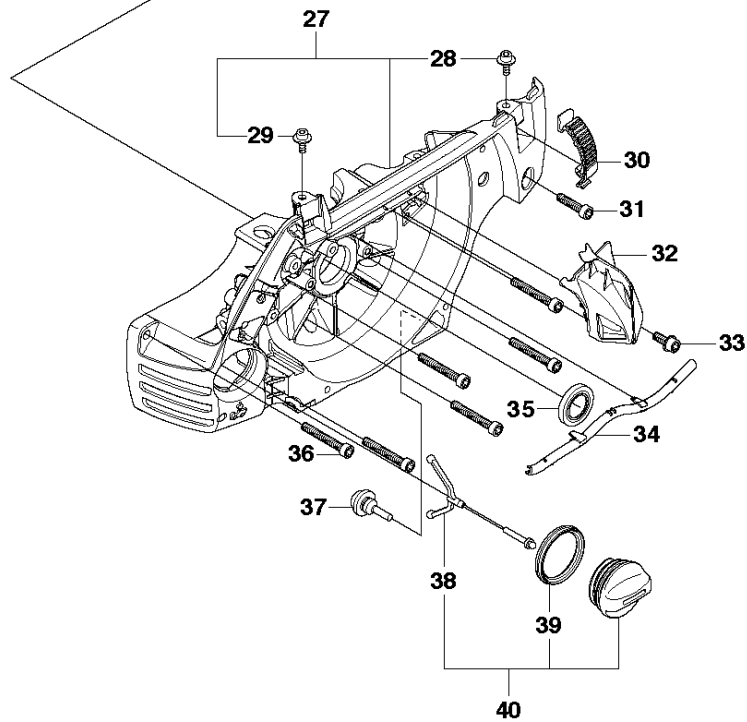

M 570
CRANK CASE

26
Ⓐ 537 21 26-01
Set of gaskets

CRANKCASE

570, 20110100001-Current

Ref	Part No	Description	Remark	QTY	KIT
1	537 40 35-01	FILTER		1	9
2	530 02 61-19	CHECK VALVE		1	9
3	537 20 30-01	PIN KNEE-JOINT		1	9
4	505 11 15-01	SCREW IHSCM		1	9
5	505 11 15-01	SCREW IHSCM		1	9
6	537 01 37-02	CHAIN GUIDE PLATE		1	
7	503 21 28-10	SCREW CCRPANT		1	
8	501 27 08-01	GUIDE BUSHING		1	9
9	537 20 93-04	CRANKCASE ASSY		1	
10	503 84 61-01	BUFFER		1	
11	503 20 73-20	SCREW IHSCM		1	
12	537 37 79-01	CHAIN CATCHER		1	
13	501 27 08-01	GUIDE BUSHING		1	9
14	537 05 13-01	BAR BOLT		2	9
15	503 21 26-16	SCREW IH PANM		2	
16	537 04 29-01	BUMPER		1	
17	503 64 79-02	SPIKE		1	
18	503 20 07-80	SCREW IHSCFM		1	
19	537 01 71-01	SPIKE		1	
20	537 02 44-01	WEAR PROTECTION		1	
21	537 08 92-01	CHAIN CATCHER		1	
22	503 20 07-80	SCREW IHSCFM		1	
23	503 22 24-01	LOCK NUT		1	
24	537 01 72-01	SPIKE		1	
25	503 22 24-01	LOCK NUT		1	
26	537 21 26-01	GASKET KIT	A = Set of gaskets	1	
27	537 20 93-04	CRANKCASE ASSY		1	
28	505 11 15-01	SCREW IHSCM		1	27
29	505 11 15-01	SCREW IHSCM		1	27
30	503 89 47-01	SNAP LOCKING	Orange	4	
31	503 20 73-20	SCREW IHSCM		1	
32	537 20 92-01	AIR NOZZLE		1	
33	503 20 07-12	SCREW IHSCFM		1	
34	537 20 39-01	CABLE HOLDER		1	
35	505 48 68-01	RADIAL SEAL		1	
36	503 20 08-70	SCREW IHSCM		6	
37	503 84 61-01	BUFFER		1	
38	503 57 89-01	HOLDER		1	40
39	537 21 50-01	SEALING		1	40
40	537 21 52-02	TANK CAP ASSY		1