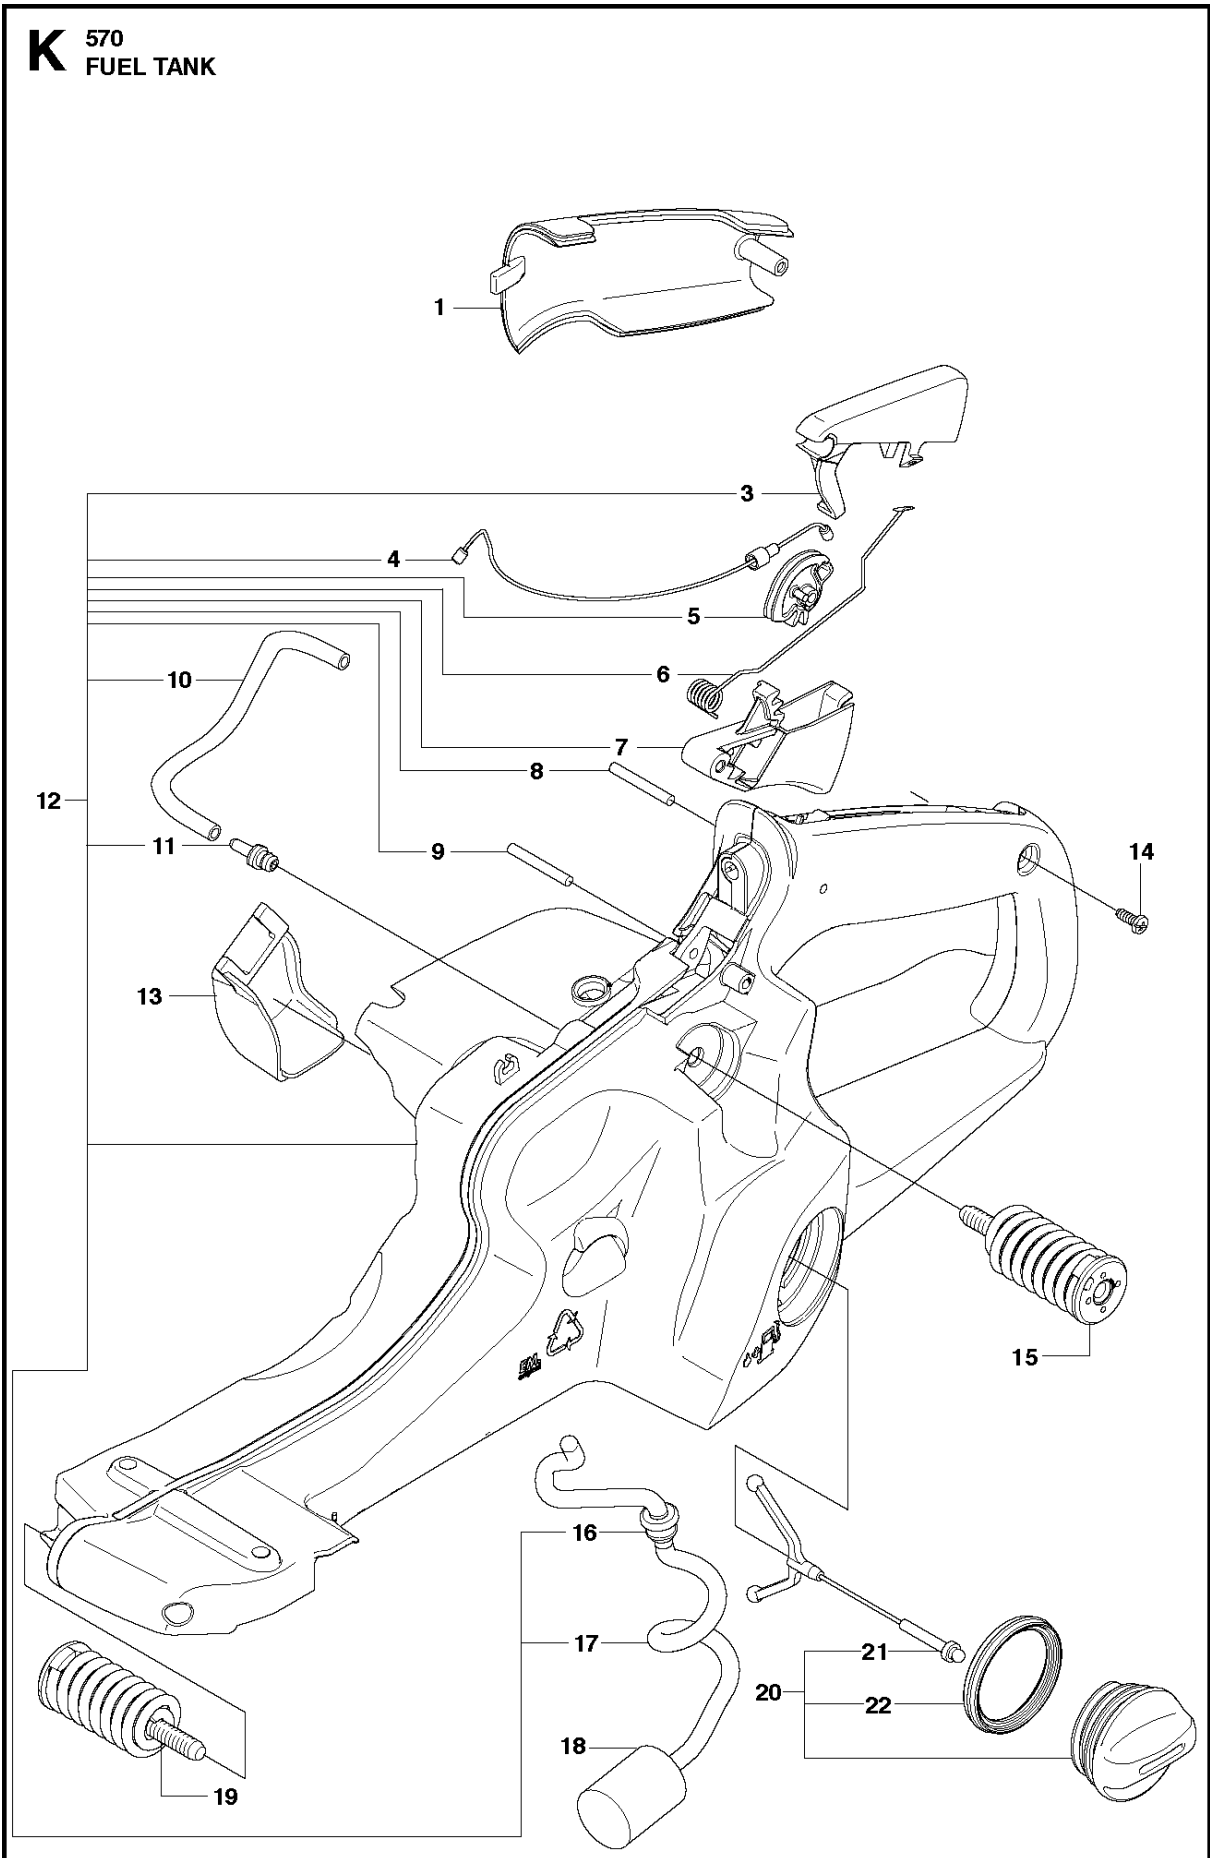

FUEL TANK

570, 20110100001-Current

Ref	Part No	Description	Remark	QTY	KIT
1	537 20 55-01	COVER		1	
3	537 20 84-01	THROTTLE LOCKOUT		1	12
4	537 21 11-01	THROTTLE CABLE		1	12
5	537 20 85-01	LEVER		1	12
6	537 20 98-01	SPRING		1	12
7	537 20 83-01	THROTTLE TRIGGER		1	12
8	720 12 40-20	PARALLEL PIN		1	12
9	720 12 40-20	PARALLEL PIN		1	12
10	544 32 49-06	FUEL HOSE		1	12
11	537 35 95-01	TANK VENT ASSY		1	12
12	537 21 35-04	FUEL TANK		1	
13	537 20 57-01	COVER		1	
14	503 21 28-10	SCREW CCRPANT		1	
15	537 21 03-01	ANTIVIBRATION ELEMENT	Std	1	
15	537 21 03-02	ANTIVIBRATION ELEMENT	Hard	1	
16	503 73 58-01	BUSHING		1	12
17	544 32 50-02	FUEL HOSE		1	12
18	503 44 32-01	FUEL FILTER		1	
19	537 21 03-03	ANTIVIBRATION ELEMENT	Std	1	
19	537 21 03-04	ANTIVIBRATION ELEMENT	Hard	1	
20	537 21 52-02	TANK CAP ASSY		1	
21	503 57 89-01	HOLDER		1	20
22	537 21 50-01	SEALING		1	20