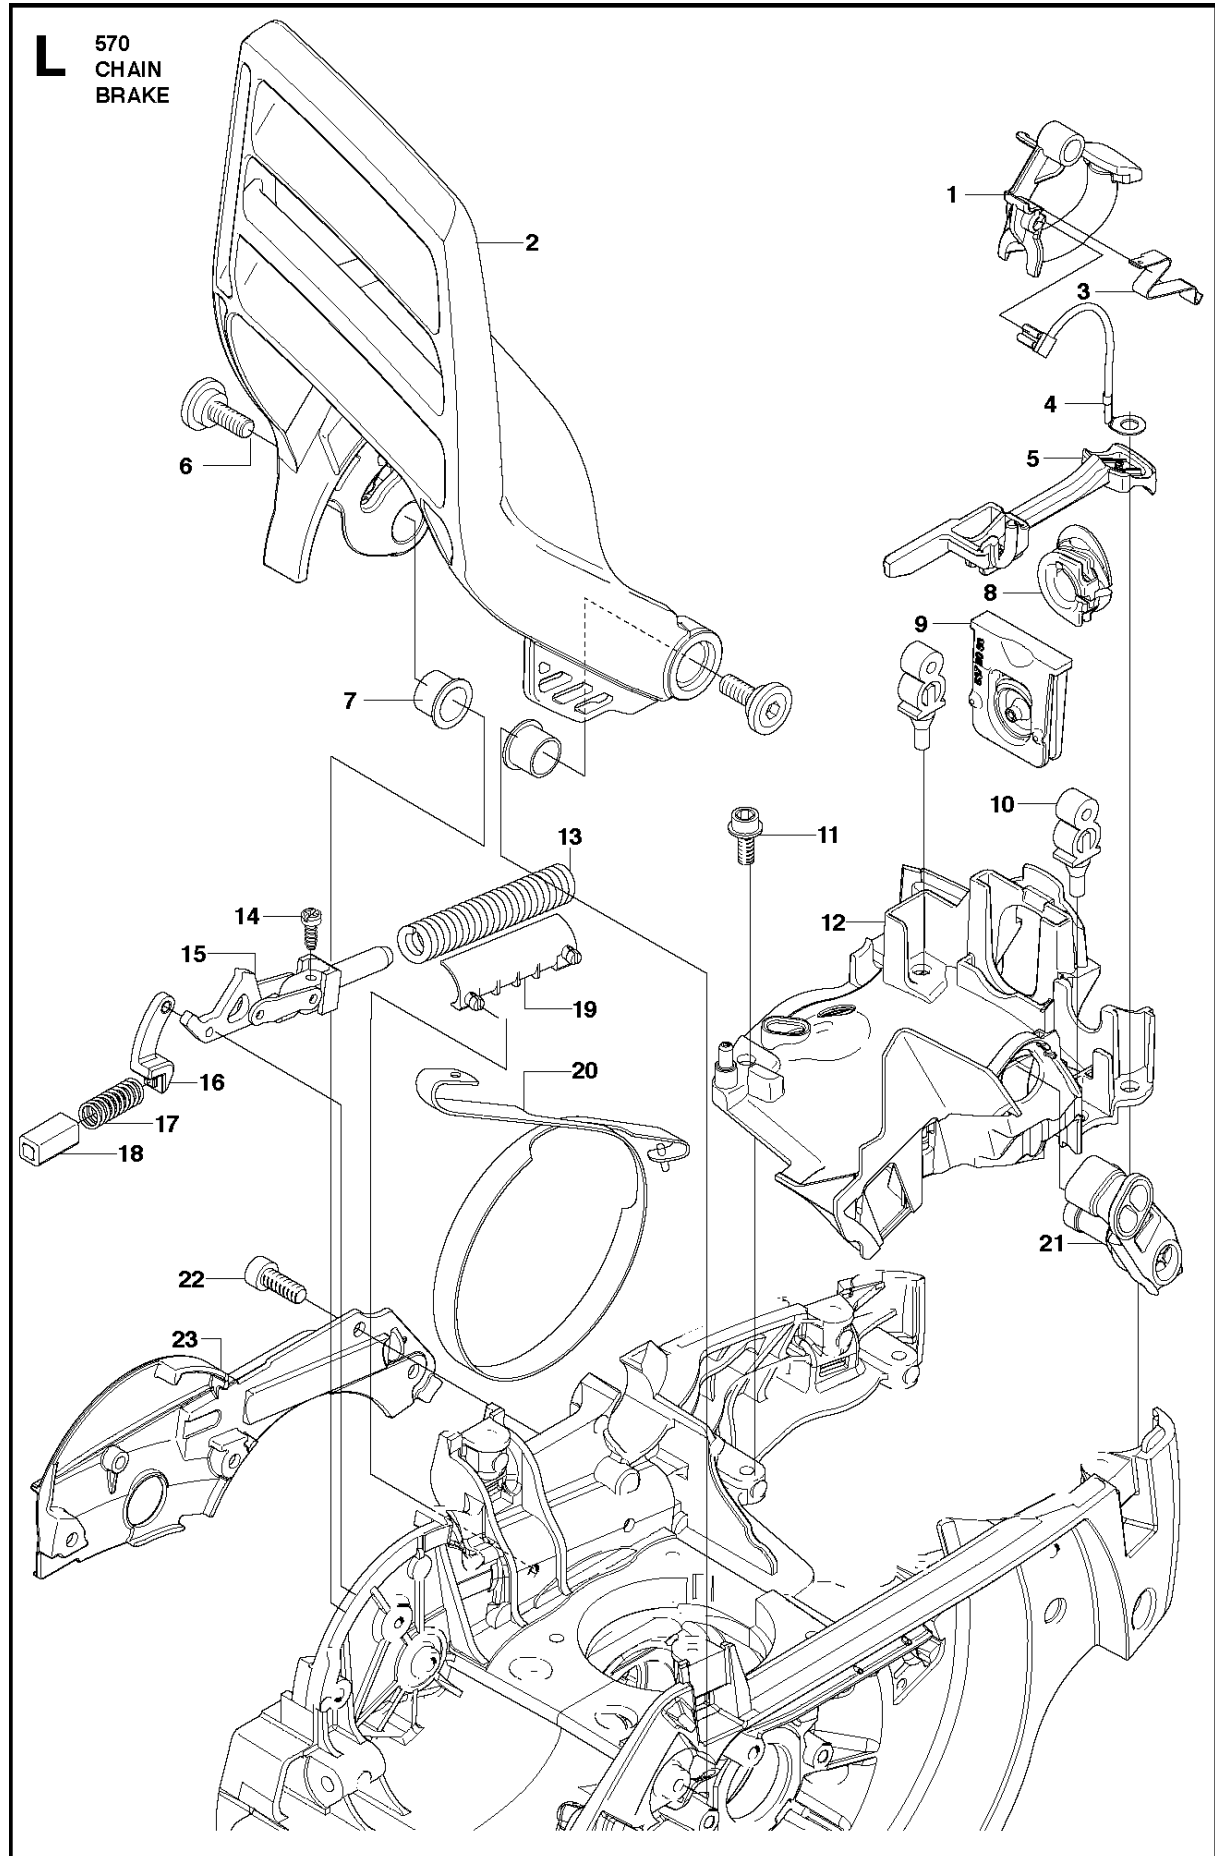

CHAIN BRAKE

570, 20110100001-Current

Ref	Part No	Description	Remark	QTY KIT
1	537 20 51-01	STOP SWITCH		1
2	537 20 27-01	HAND GUARD ASSY		1
3	503 86 97-02	SPRING		1
4	537 20 87-01	GROUND CABLE		1
5	537 20 52-01	CHOKE CONTROL		1
6	537 20 90-01	SCREW		2
7	537 20 28-01	BUSHING		2
8	537 20 53-01	SEALING		1
9	537 20 38-01	GROMMET		1
10	503 86 93-01	SUPPORT		2
11	503 20 07-12	SCREW IHSCFM		4
12	537 20 35-01	CARBURETTOR		1
13	503 70 99-01	BRAKE SPRING		1
14	503 21 28-10	SCREW CCRPANT		1
15	501 87 53-04	KNEE JOINT		1
16	537 20 31-01	LOCK		1
17	503 43 65-01	POSITION SPRING		1
18	537 21 07-01	SPRING GUIDE		1
19	503 79 27-01	SUPPORT		1
20	503 75 22-02	BRAKE BAND ASSY		1
21	537 20 36-01	GUIDE BUSHING		1
22	503 21 70-72	SCREW CCRPANT		4
23	537 20 32-01	HUB CAP		1