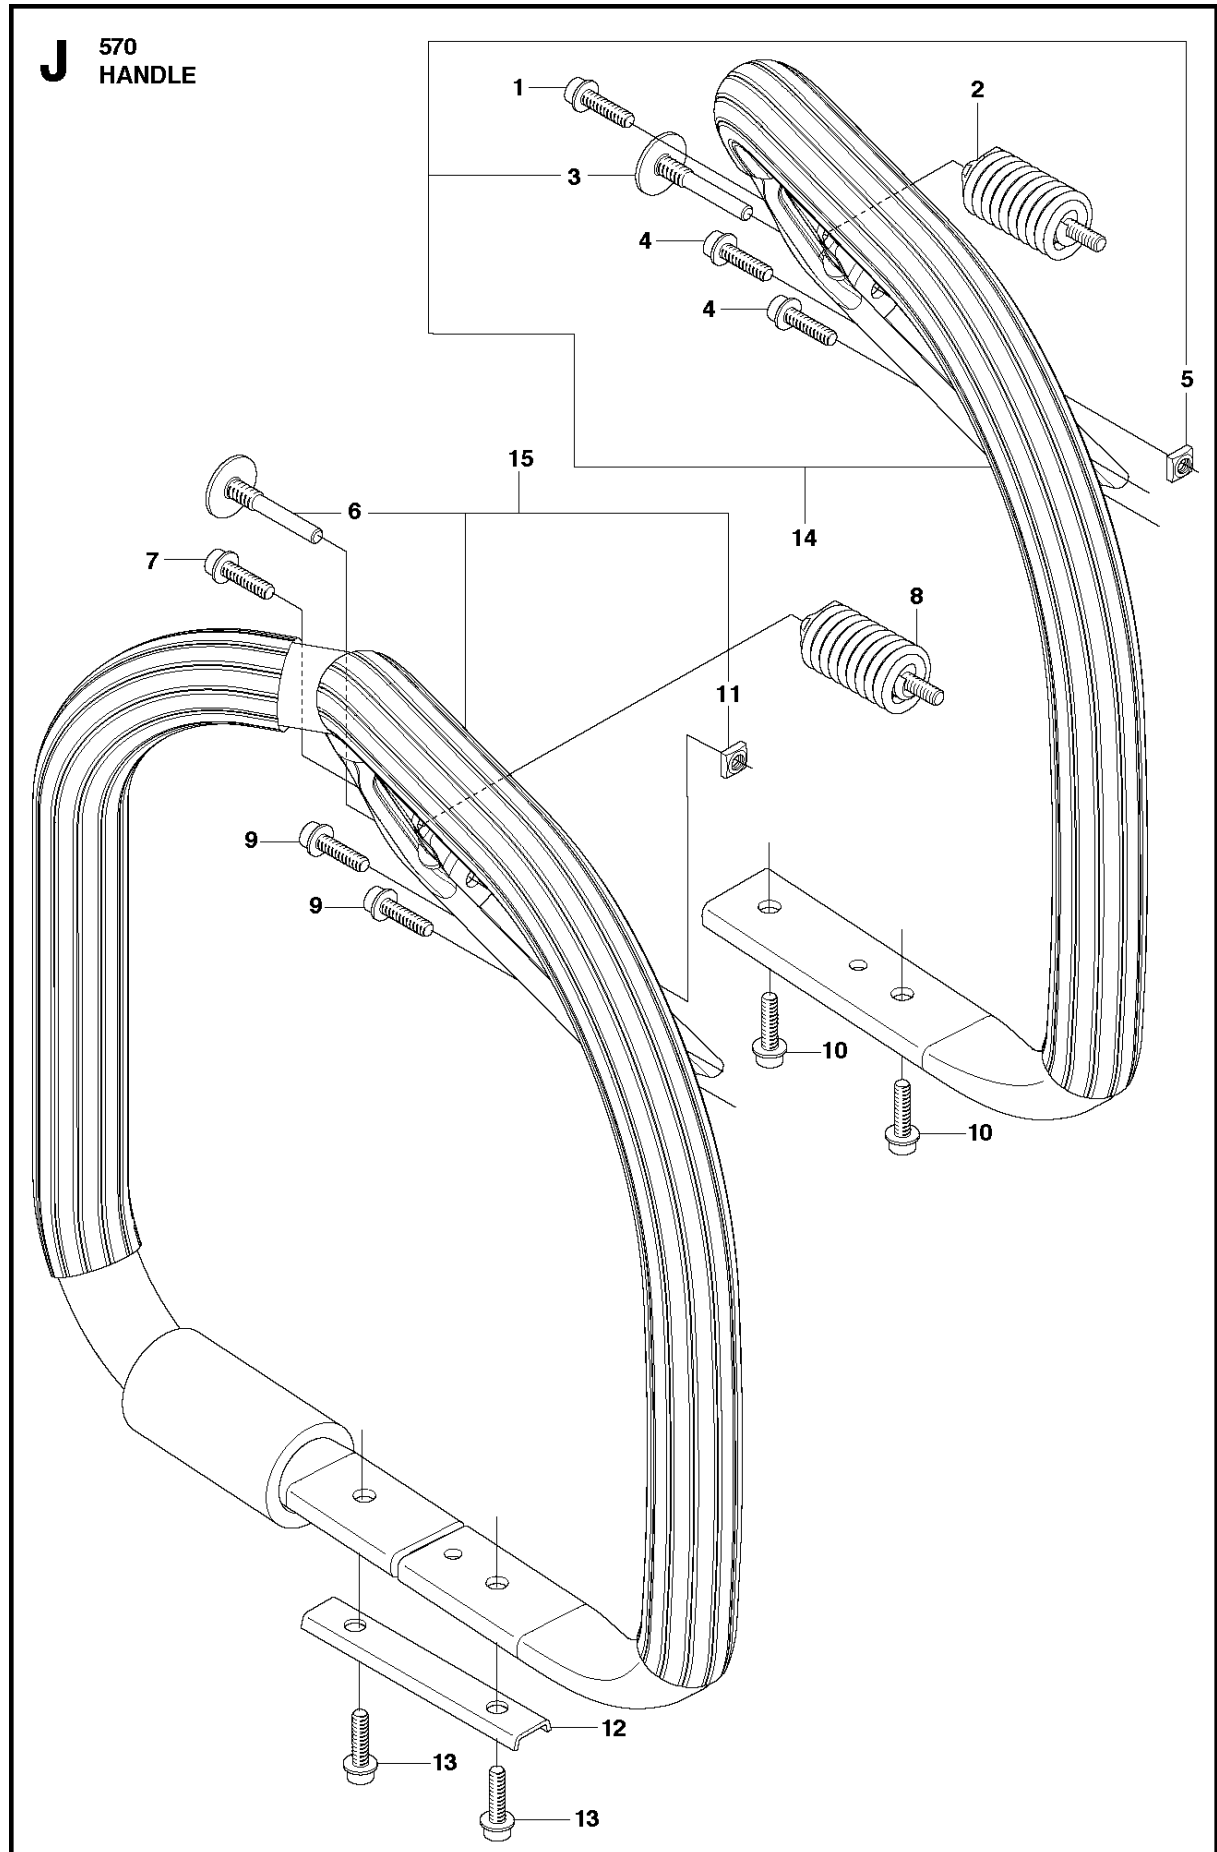

Ref	Part No	Description	Remark	QTY	KIT
1	503 21 88-74	SCREW IH SCT		1	
2	503 63 75-02	ANTIVIBRATION ELEMENT		1	
3	503 20 47-01	SCREW IHPANM		1	14
4	503 21 88-74	SCREW IH SCT		2	
5	503 22 66-01	SQUARE NUT		1	14
6	503 20 47-01	SCREW IHPANM		1	15
7	503 21 88-74	SCREW IH SCT		1	
8	503 63 75-02	ANTIVIBRATION ELEMENT		1	
9	503 21 88-74	SCREW IH SCT		2	
10	503 21 88-74	SCREW IH SCT		2	
11	503 22 66-01	SQUARE NUT		1	15
12	537 03 73-01	REINFORCING PLATE		1	
13	503 21 88-74	SCREW IH SCT		2	
14	537 20 59-03	FRONT HANDLE ASSY	compl. Ø 27mm	1	
15	537 20 89-01	HANDLE	compl. WA	1