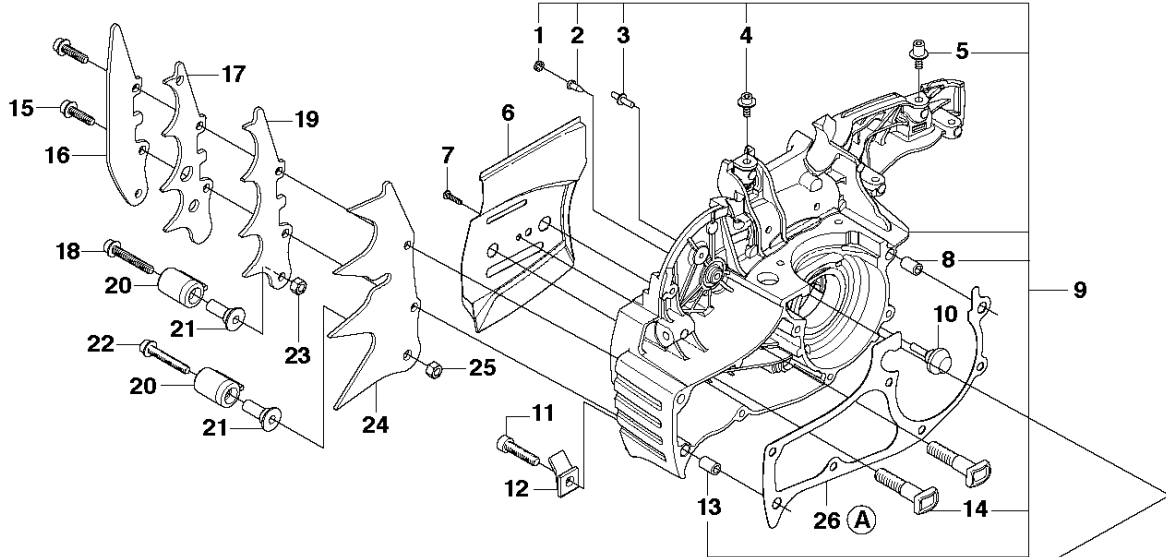

M 570
CRANK CASE

26
Ⓐ 537 21 26-01
Set of gaskets

CRANKCASE

570, 20110100001-Current

Ref	Part No	Description	Remark	QTY	KIT
1	537 40 35-01	FILTER		1	9
2	530 02 61-19	CHECK VALVE		1	9
3	537 20 30-01	PIN KNEE-JOINT		1	9
4	505 11 15-01	SCREW IHSCM		1	9
5	505 11 15-01	SCREW IHSCM		1	9
6	537 01 37-02	CHAIN GUIDE PLATE		1	
7	503 21 28-10	SCREW CCRPANT		1	
8	501 27 08-01	GUIDE BUSHING		1	9
9	537 20 93-04	CRANKCASE ASSY		1	
10	503 84 61-01	BUFFER		1	
11	503 20 73-20	SCREW IHSCM		1	
12	537 37 79-01	CHAIN CATCHER		1	
13	501 27 08-01	GUIDE BUSHING		1	9
14	537 05 13-01	BAR BOLT		2	9
15	503 21 26-16	SCREW IH PANM		2	
16	537 04 29-01	BUMPER		1	
17	503 64 79-02	SPIKE		1	
18	503 20 07-80	SCREW IHSCFM		1	
19	537 01 71-01	SPIKE		1	
20	537 02 44-01	WEAR PROTECTION		1	
21	537 08 92-01	CHAIN CATCHER		1	
22	503 20 07-80	SCREW IHSCFM		1	
23	503 22 24-01	LOCK NUT		1	
24	537 01 72-01	SPIKE		1	
25	503 22 24-01	LOCK NUT		1	
26	537 21 26-01	GASKET KIT	A = Set of gaskets	1	
27	537 20 93-04	CRANKCASE ASSY		1	
28	505 11 15-01	SCREW IHSCM		1	27
29	505 11 15-01	SCREW IHSCM		1	27
30	503 89 47-01	SNAP LOCKING	Orange	4	
31	503 20 73-20	SCREW IHSCM		1	
32	537 20 92-01	AIR NOZZLE		1	
33	503 20 07-12	SCREW IHSCFM		1	
34	537 20 39-01	CABLE HOLDER		1	
35	505 48 68-01	RADIAL SEAL		1	
36	503 20 08-70	SCREW IHSCM		6	
37	503 84 61-01	BUFFER		1	
38	503 57 89-01	HOLDER		1	40
39	537 21 50-01	SEALING		1	40
40	537 21 52-02	TANK CAP ASSY		1