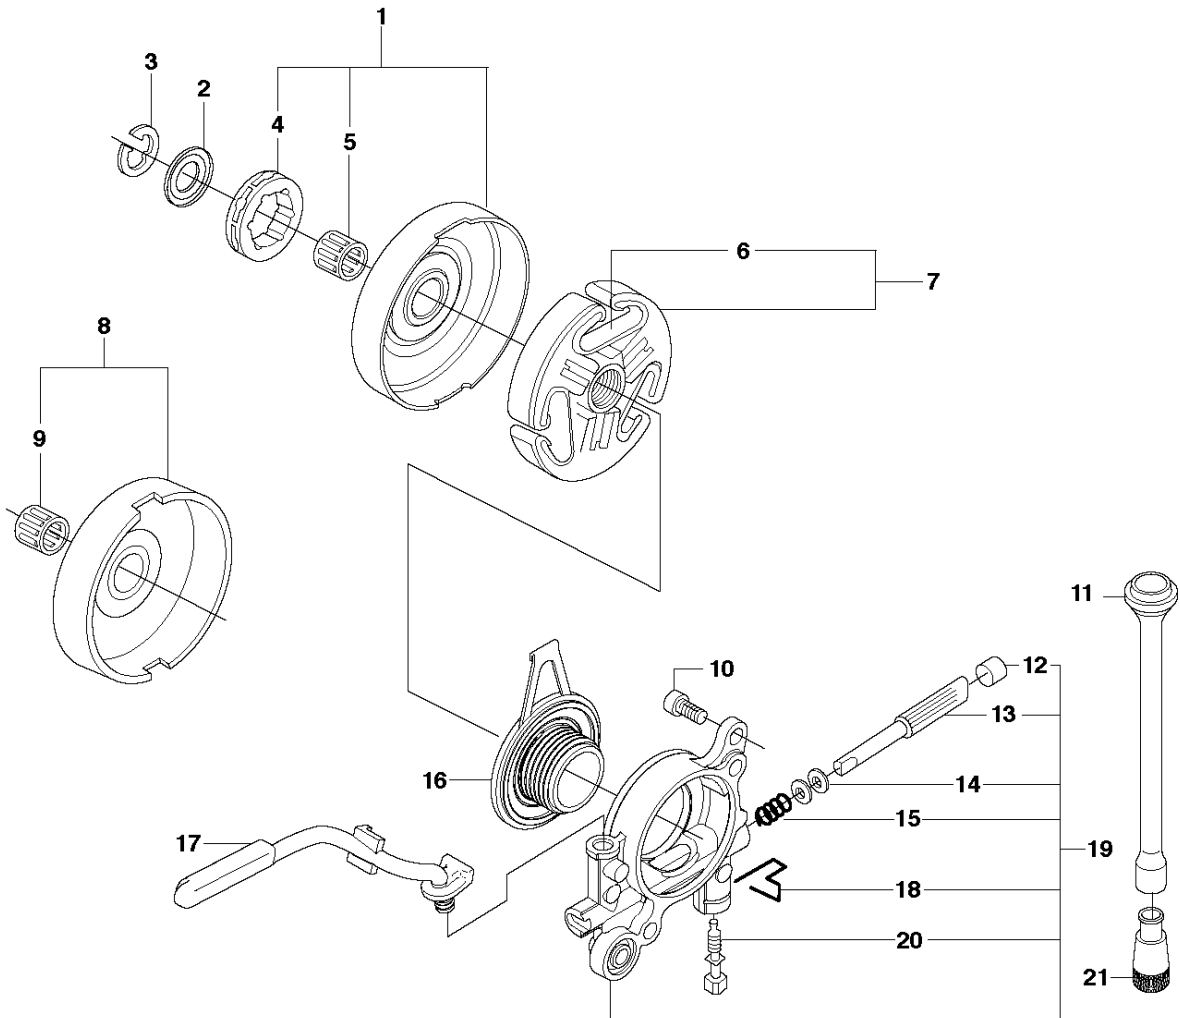

# SPARE PARTS LIST

CHAIN SAWS

570, 20110100001-Current

**A** 570  
CLUTCH COVER

## CLUTCH COVER

570, 20110100001-Current

Ref	Part No	Description	Remark	QTY	KIT
1	537 03 38-03	LABEL		1	5, 17
2	503 76 29-02	CHIP GUARD		1	5, 17
3	503 89 70-01	SLEEVE		1	5, 17
4	503 21 28-10	SCREW CCRPANT		1	5, 17
5	537 03 35-01	CLUTCH COVER ASSY	570 Orange	1	
6	503 23 00-66	WASHER		1	5,15
7	537 07 95-01	WORM SCREW		1	5,15
8	503 99 83-01	PAWL		1	5,15
9	537 01 74-01	BEARING SLEEVE		1	5,15
10	740 48 07-02	O-RING		1	5,15
11	503 23 00-63	WASHER		1	5,15
12	537 07 94-01	WORM WHEEL		1	5,15
13	537 01 68-01	COVER		1	5,15
14	503 21 28-10	SCREW CCRPANT		2	5,15
15	537 04 41-02	CHAIN TENSIONER		1	5
16	501 51 72-01	CHAIN GUIDE		1	5
17	537 03 35-71	CLUTCH COVER ASSY		1	5
18	503 22 00-01	HEXAGON NUT		2	
19	503 21 28-10	SCREW CCRPANT		1	
20	503 71 97-01	SPIKE		1	

## CLUTCH &amp; OIL PUMP

570, 20110100001-Current

Ref	Part No	Description	Remark	QTY KIT	
1	502 44 04-02	CLUTCH DRUM	3/8 x 7T	1	
1	502 44 04-03	CLUTCH DRUM	3/8 x 8T	1	
2	503 75 24-01	WASHER		1	
3	503 27 21-01	E-CLIP		1	
4	501 59 80-02	RIM	3/8 x 7T	1	1
4	505 30 36-61	RIM	3/8 x 8T	1	1
5	503 43 20-01	NEEDLE HOLDER		1	1
6	537 36 06-01	CLUTCH SPRING		3	7
7	503 74 44-05	CLUTCH ASSY		1	
8	503 86 17-03	CLUTCH DRUM ASSY	spur x 7T	1	
9	503 43 20-01	NEEDLE HOLDER		1	8
10	503 20 53-01	SCREW IHSCM		2	
11	501 89 53-01	OIL HOSE		1	
12	503 62 49-01	SEALING PLUG		1	19
13	503 52 15-01	PUMP PISTON		1	19
14	503 23 00-04	WASHER		2	19
15	501 61 58-01	SPRING		1	19
16	537 20 78-04	PUMP PINION		1	
17	537 20 91-01	OIL PRESSURE HOSE		1	
18	503 81 30-01	SPRING		1	19
19	503 52 13-03	OIL PUMP ASSY		1	
20	503 81 13-01	SCREW		1	19
21	501 54 41-02	OIL SCREEN		1	