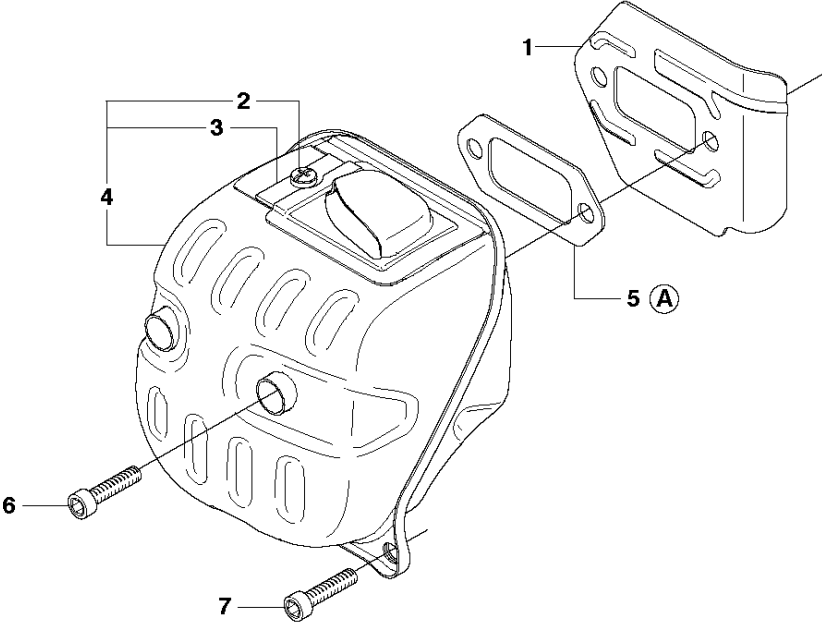

G 570
MUFFLER

26

(A) 537 21 26-01
Set of gaskets

MUFFLER

570, 20110100001-Current

Ref	Part No	Description	Remark	QTY	KIT
1	537 21 06-01	HEAT DEFLECTOR		1	
2	724 12 87-59	SCREW CRPANM		1	4
3	503 76 64-02	SPARK ARRESTER SCREEN		1	4
4	544 03 02-01	MUFFLER ASSY	FF CE	1	
4	544 03 02-02	MUFFLER ASSY	DF US	1	
5	537 20 82-01	GASKET		1	26
6	725 53 70-55	SCREW IHSCM		2	
7	503 20 73-20	SCREW IHSCM		2	
26	537 21 26-01	GASKET KIT	A = Set of gaskets	1