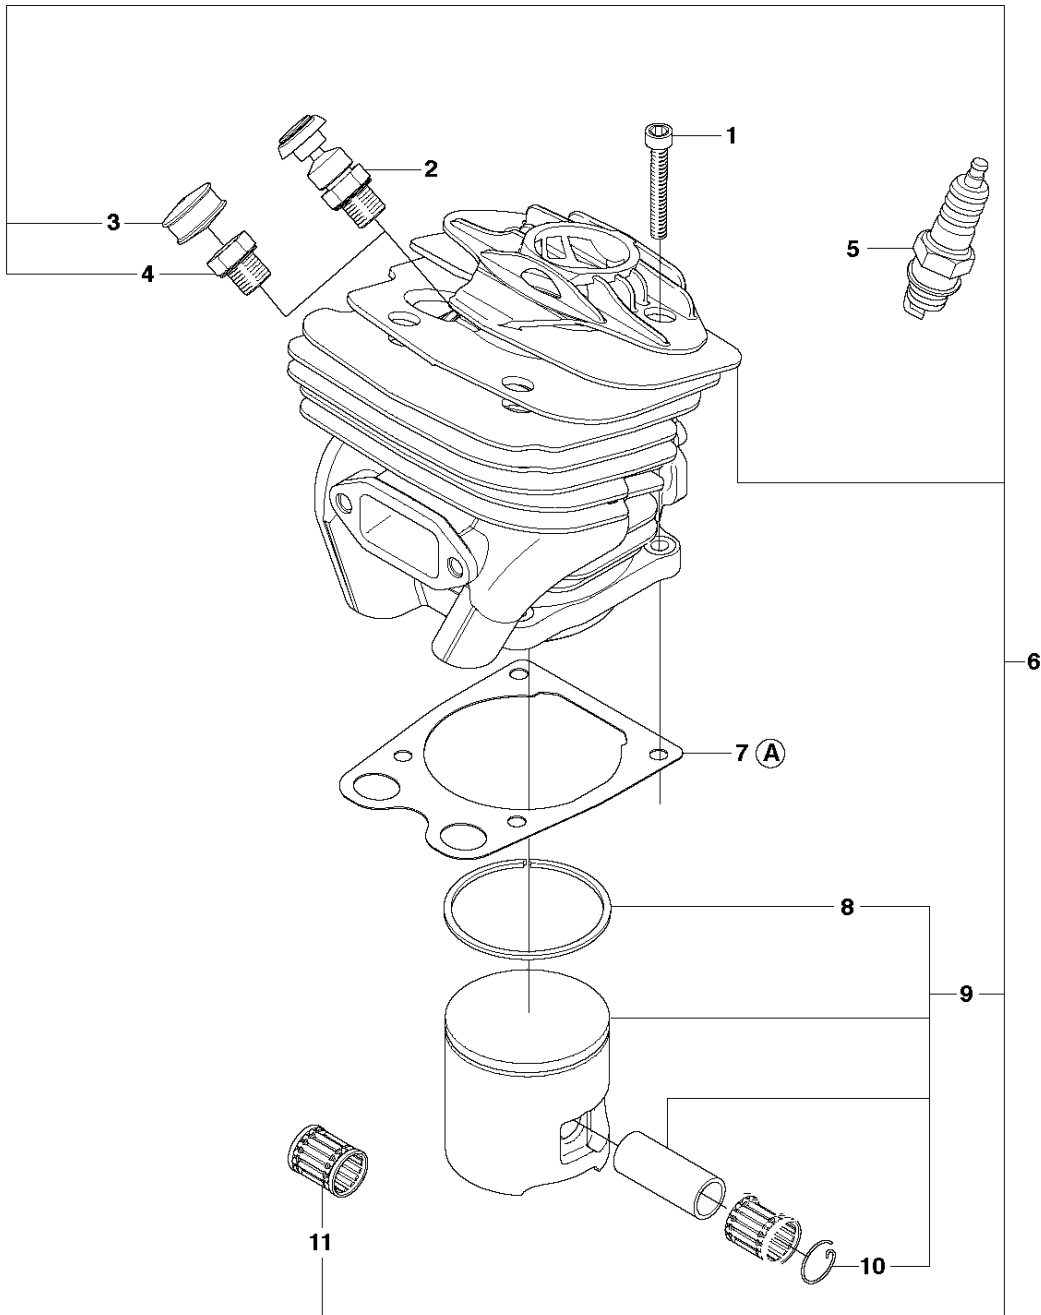

H 570
CYLINDER PISTON

26

(A) 537 21 26-01
Set of gaskets

CYLINDER PISTON

570, 20110100001-Current

Ref	Part No	Description	Remark	QTY	KIT
1	725 53 33-55	SCREW IHSCM		4	
2	537 29 44-01	DECOMPRESSION VALVE		1	
3	537 20 71-01	PLUG		1	6
4	503 55 22-01	PLUG		1	6
5	503 23 51-08	SPARK PLUG		1	
6	525 83 94-02	CYLINDER ASSY		1	
7	537 20 80-01	GASKET		1	26
8	503 28 90-46	PISTON RING		1	6, 9
9	537 25 47-02	PISTON		1	6
10	737 43 12-00	SNAP RING		2	6, 9
11	503 25 56-01	NEEDLE BEARING		1	6
26	537 21 26-01	GASKET KIT	A = Set of gaskets	1