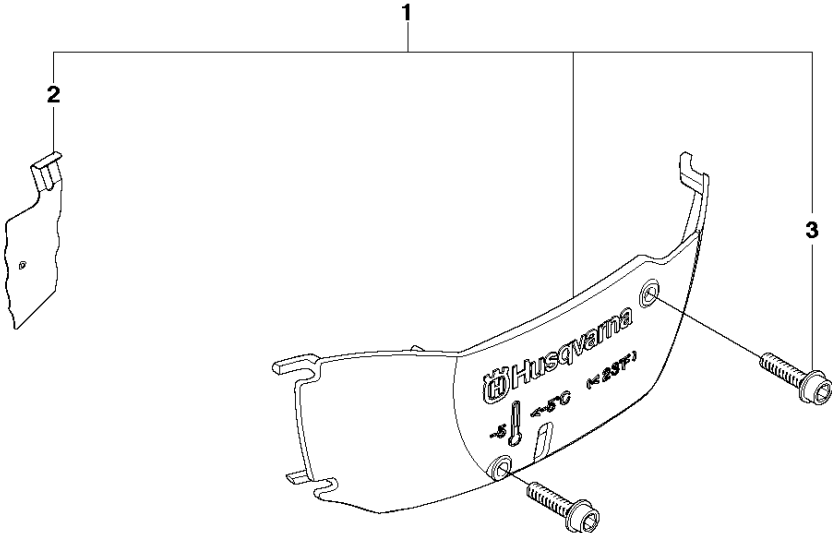

Q 570
WINTER KIT

Ref	Part No	Description	Remark	QTY KIT	
1	504 04 57-02	WINTER KIT		1	
1	537 21 24-01	WINTER KIT		1	
2	537 21 05-01	WINTER COVER		1	1
3	503 21 70-16	SCREW CCRPANT		2	1