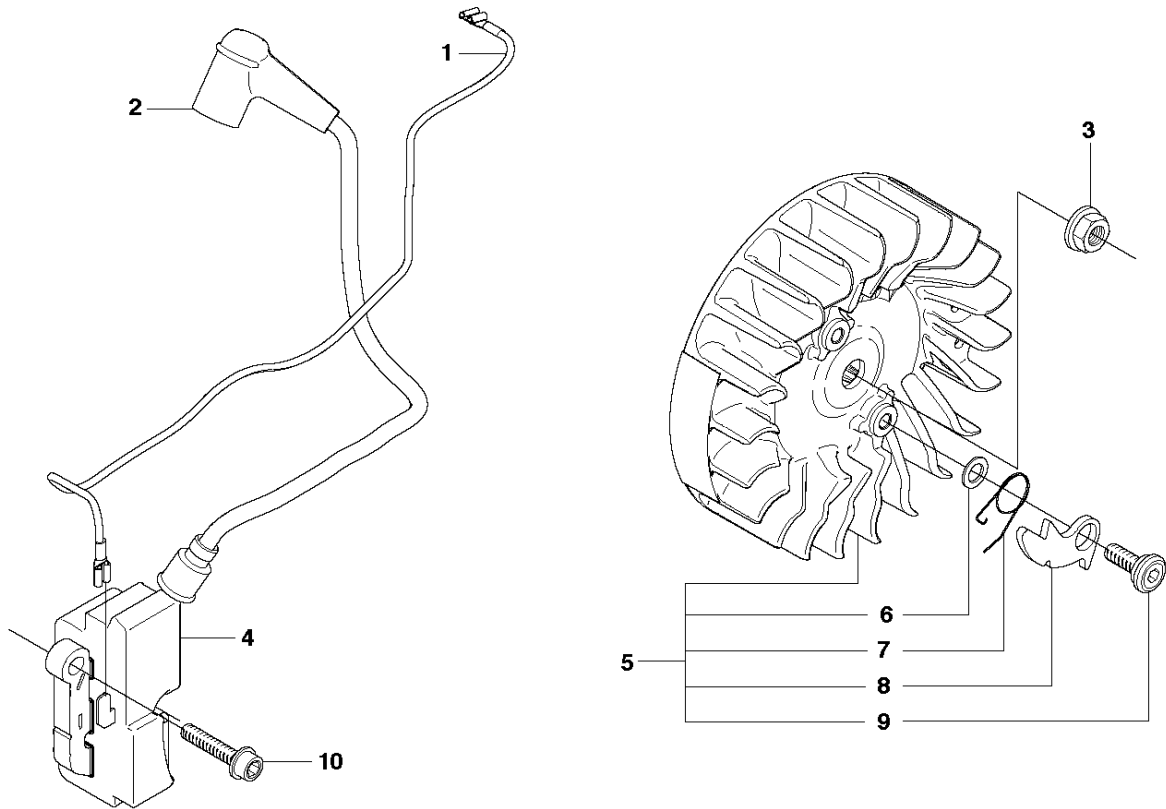

D 570
IGNITION SYSTEM

IGNITION SYSTEM

570, 20110100001-Current

Ref	Part No	Description	Remark	QTY KIT	
1	537 20 86-01	SHORT CIRCUIT CABLE		1	
2	501 48 54-02	SPARK PLUG CAP		1	
3	503 22 04-01	NUT		1	
4	510 11 57-01	IGNITION MODULE		1	
5	537 20 96-01	FLYWHEEL ASSY		1	
6	503 23 00-42	WASHER		2	5
7	501 67 35-01	SPRING		2	5
8	501 67 32-01	PAWL		2	5
9	501 81 99-01	SCREW		2	5
10	503 20 02-20	SCREW IHSCFM		2