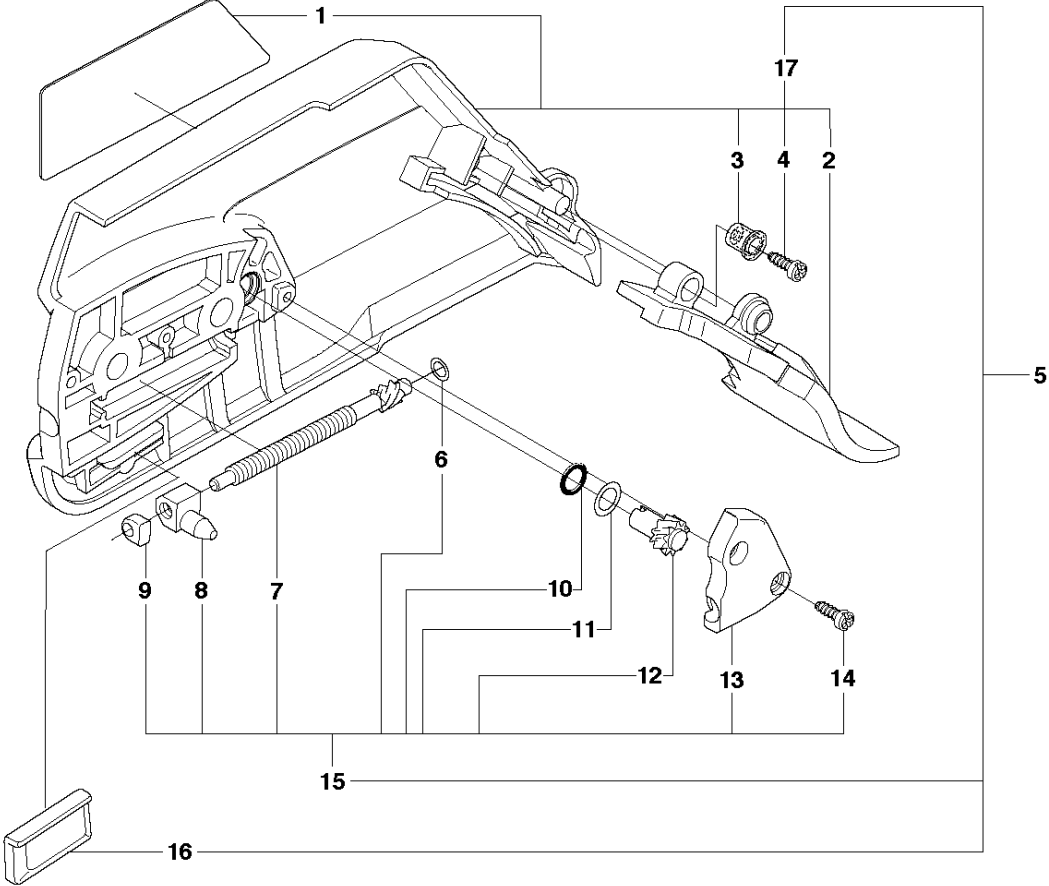

# SPARE PARTS LIST

CHAIN SAWS

570, 20110100001-Current

**A** 570  
CLUTCH COVER

## CLUTCH COVER

570, 20110100001-Current

Ref	Part No	Description	Remark	QTY	KIT
1	537 03 38-03	LABEL		1	5, 17
2	503 76 29-02	CHIP GUARD		1	5, 17
3	503 89 70-01	SLEEVE		1	5, 17
4	503 21 28-10	SCREW CCRPANT		1	5, 17
5	537 03 35-01	CLUTCH COVER ASSY	570 Orange	1	
6	503 23 00-66	WASHER		1	5,15
7	537 07 95-01	WORM SCREW		1	5,15
8	503 99 83-01	PAWL		1	5,15
9	537 01 74-01	BEARING SLEEVE		1	5,15
10	740 48 07-02	O-RING		1	5,15
11	503 23 00-63	WASHER		1	5,15
12	537 07 94-01	WORM WHEEL		1	5,15
13	537 01 68-01	COVER		1	5,15
14	503 21 28-10	SCREW CCRPANT		2	5,15
15	537 04 41-02	CHAIN TENSIONER		1	5
16	501 51 72-01	CHAIN GUIDE		1	5
17	537 03 35-71	CLUTCH COVER ASSY		1	5
18	503 22 00-01	HEXAGON NUT		2	
19	503 21 28-10	SCREW CCRPANT		1	
20	503 71 97-01	SPIKE		1	

## CLUTCH &amp; OIL PUMP

570, 20110100001-Current

Ref	Part No	Description	Remark	QTY KIT	
1	502 44 04-02	CLUTCH DRUM	3/8 x 7T	1	
1	502 44 04-03	CLUTCH DRUM	3/8 x 8T	1	
2	503 75 24-01	WASHER		1	
3	503 27 21-01	E-CLIP		1	
4	501 59 80-02	RIM	3/8 x 7T	1	1
4	505 30 36-61	RIM	3/8 x 8T	1	1
5	503 43 20-01	NEEDLE HOLDER		1	1
6	537 36 06-01	CLUTCH SPRING		3	7
7	503 74 44-05	CLUTCH ASSY		1	
8	503 86 17-03	CLUTCH DRUM ASSY	spur x 7T	1	
9	503 43 20-01	NEEDLE HOLDER		1	8
10	503 20 53-01	SCREW IHSCM		2	
11	501 89 53-01	OIL HOSE		1	
12	503 62 49-01	SEALING PLUG		1	19
13	503 52 15-01	PUMP PISTON		1	19
14	503 23 00-04	WASHER		2	19
15	501 61 58-01	SPRING		1	19
16	537 20 78-04	PUMP PINION		1	
17	537 20 91-01	OIL PRESSURE HOSE		1	
18	503 81 30-01	SPRING		1	19
19	503 52 13-03	OIL PUMP ASSY		1	
20	503 81 13-01	SCREW		1	19
21	501 54 41-02	OIL SCREEN		1	