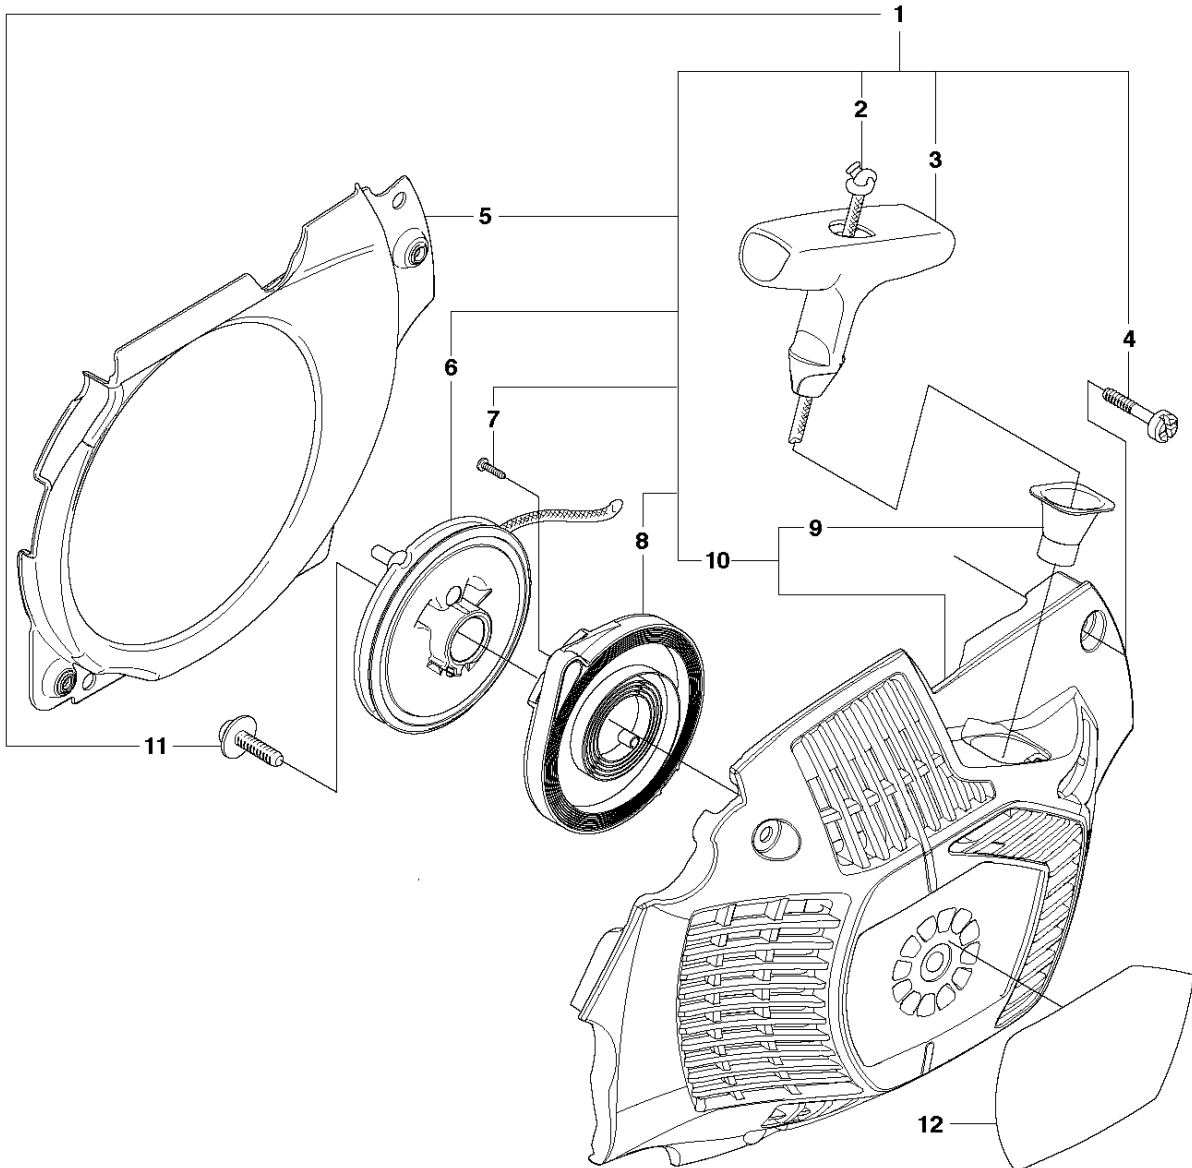

C 570
STARTER

STARTER

570, 20110100001-Current

Ref	Part No	Description	Remark	QTY	KIT
1	504 04 55-02	STARTER ASSY		1	
2	505 30 51-25	STARTER CORD		1	1
3	537 23 25-01	STARTER HANDLE		1	1
4	544 08 03-01	SCREW		4	1
5	537 20 26-01	AIR CONDUCTOR		1	1
6	537 20 24-01	STARTER PULLEY ASSY		1	1
7	503 21 28-13	SCREW CCRPANT		2	1
8	505 06 53-01	SPRING CASSETTE ASSY		1	1
9	537 28 32-01	SLEEVE		1	1, 10
10	504 04 54-01	STARTER HOUSING		1	1
11	503 20 52-16	SCREW IHSCT		1	1
12	504 09 41-05	LABEL		1