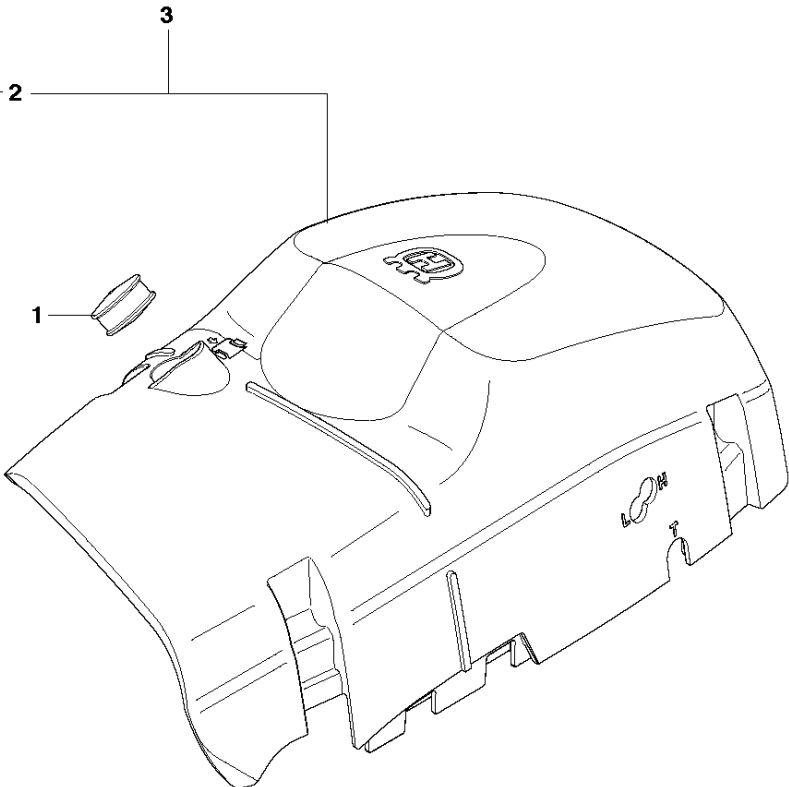

E 570
CYLINDER COVER

CYLINDER COVER

570, 20110100001-Current

Ref	Part No	Description	Remark	QTY	KIT
1	537 20 71-01	PLUG		1	
2	503 98 74-01	LABEL		1	3
3	537 21 25-01	CYLINDER COVER		1	
4	537 21 05-01	WINTER COVER		1