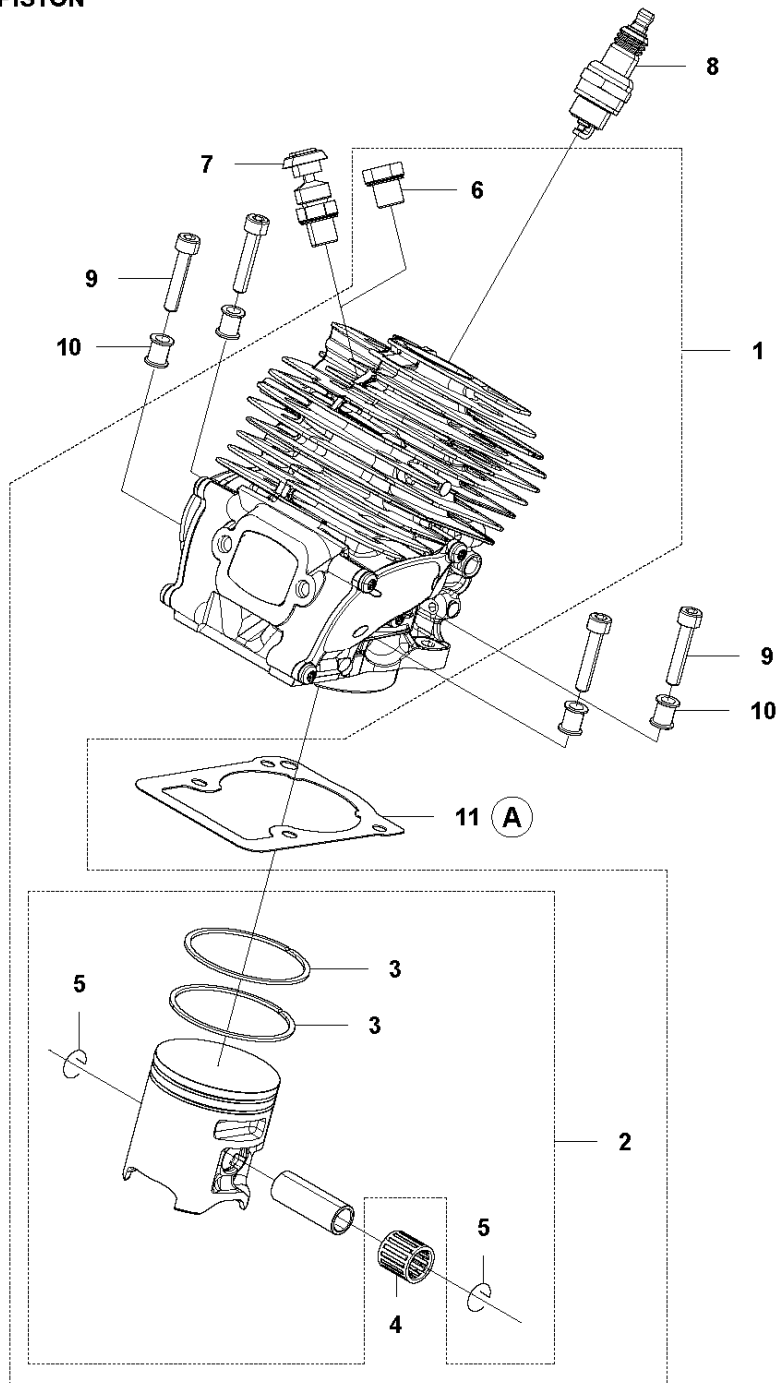

# SPARE PARTS LIST

CHAIN SAWS

565

**A1** 565  
CHAIN BRAKE

Ref	Part No	Description	Remark	QTY KIT
1	576 13 96-01	HAND GUARD		1
2	590 10 53-01	SCREW KIT		1
3	590 11 02-01	CHAIN BRAKE		1
4	590 10 56-02	KNEE JOINT		1
5	503 75 22-02	BRAKE BAND ASSY		1
6	574 82 56-01	COVER		1
7	582 21 33-01	SCREW		3

**A2** 565  
CLUTCH COVER

Ref	Part No	Description	Remark	QTY	KIT
1	575 23 59-08	CLUTCH COVER ASSY		1	
2	575 23 63-04	CLUTCH COVER		1	1
3	575 23 64-01	CHIP GUARD		1	1
4	526 22 18-01	SCREW CITXPANT		3	1
5	501 51 72-01	CHAIN GUIDE		1	1
6	576 42 43-01	COVER		1	1
7	505 19 73-01	NUT		2	1
9	590 10 47-01	CHAIN TENSIONER KIT		1	1
10	590 10 48-01	WORM SCREW		1	1
11	590 10 51-01	WORM WHEEL		1	1

**B** 565  
CLUTCH & OIL PUMP

Ref	Part No	Description	Remark	QTY	KIT
1	577 60 38-01	CLUTCH DRUM ASSY		1	
2	503 43 20-01	NEEDLE HOLDER		1	1
3	501 59 80-02	RIM		1	1
4	503 75 24-01	WASHER		1	
5	503 27 21-01	E-CLIP		1	
6	586 79 84-04	CLUTCH ASSY		1	
7	537 36 06-01	CLUTCH SPRING		3	6
8	582 27 01-08	PUMP PINION		1	
9	589 02 84-01	OIL PUMP ASSY		1	
10	590 11 97-01	PUMP PISTON		1	9
11	590 12 01-01	OIL PUMP		1	9
12	576 98 74-01	OIL PRESSURE HOSE		1	
13	526 81 81-02	SCREW ITXSCM		2	
14	594 09 32-01	OIL HOSE		1	
15	501 54 41-02	OIL SCREEN		1	

**C** 565  
CYLINDER COVER

Ref	Part No	Description	Remark	QTY KIT
1	579 79 88-01	CYLINDER COVER		1

**D** 565  
CYLINDER & PISTON

12 (A)