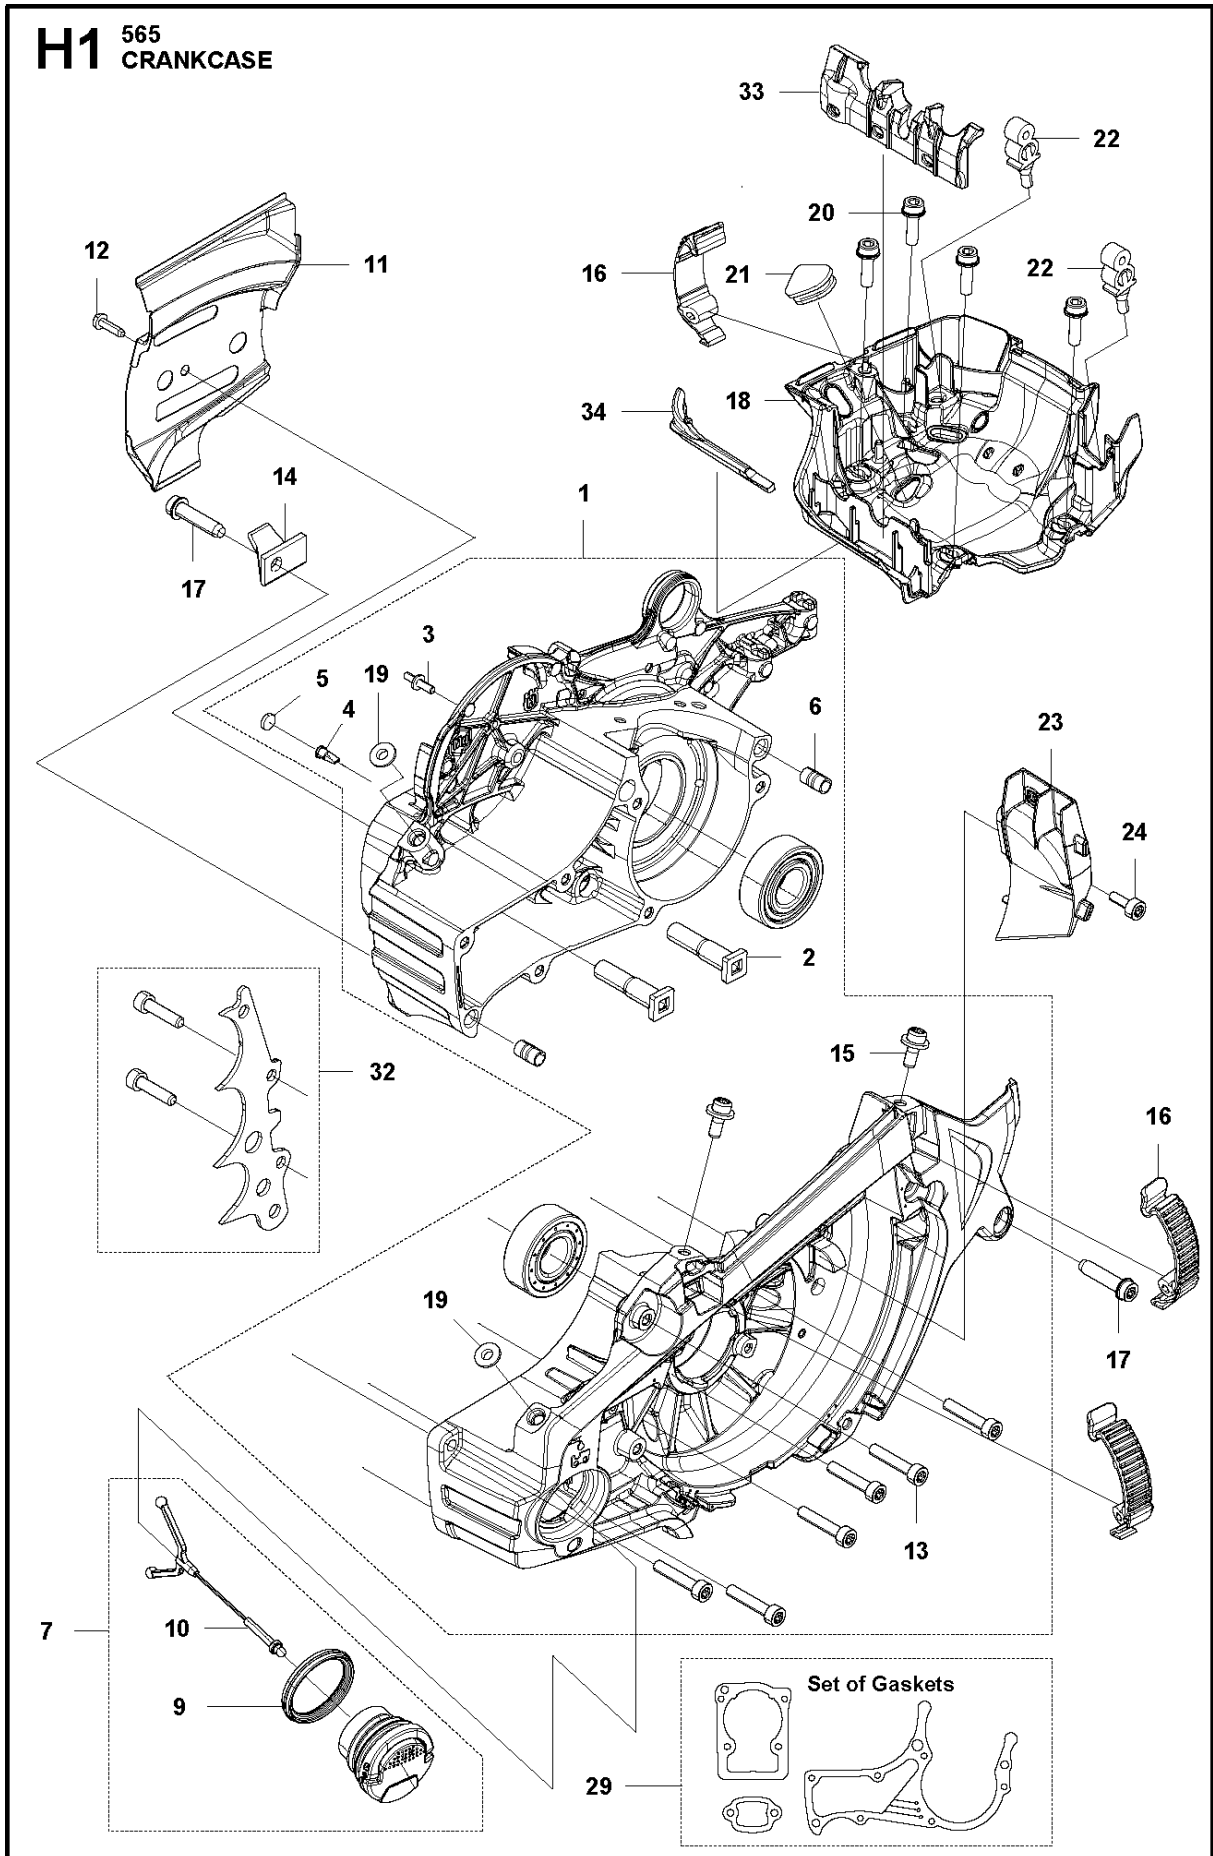

H1 565 CRANKCASE

Ref	Part No	Description	Remark	QTY	KIT
1	590 19 56-04	CRANKCASE ASSY	565	1	
2	537 05 13-01	BAR BOLT		2	1
3	537 20 30-01	PIN KNEE-JOINT		1	1
4	530 02 61-19	CHECK VALVE		1	1
5	537 40 35-01	FILTER		1	1
6	593 80 60-01	GUIDE BUSHING		2	1
7	522 62 00-03	TANK CAP ASSY		1	
9	589 24 11-01	GASKET		1	7
10	503 57 89-01	HOLDER		1	7
11	575 61 63-01	CHAIN GUIDE PLATE		1	
12	526 22 18-01	SCREW CITXPANT		1	
13	575 84 11-04	SCREW ITXSCM		6	
14	537 37 79-02	CHAIN CATCHER		1	
15	525 82 44-01	SCREW ITXSCM		2	
16	503 89 47-01	SNAP LOCKING		3	
17	525 79 81-03	SCREW ITXSCFT		2	
18	582 17 93-01	CARBURETTOR AREA BASE		1	
19	583 09 84-01	FIXING WASHER		1	1
20	525 75 52-02	SCREW ITXSCFM		4	
21	581 55 92-01	BELLOWS		1	
22	503 86 93-01	SUPPORT	Mounting	2	
23	589 34 05-02	AIR NOZZLE		1	
24	574 35 35-05	SCREW ITXSCM		1	
29	578 86 47-01	GASKET KIT		1	
32	590 26 10-02	SPIKE	Kit - Inner Std	1	
33	582 17 96-01	SEALING		1	
34	589 34 90-01	SEALING		1