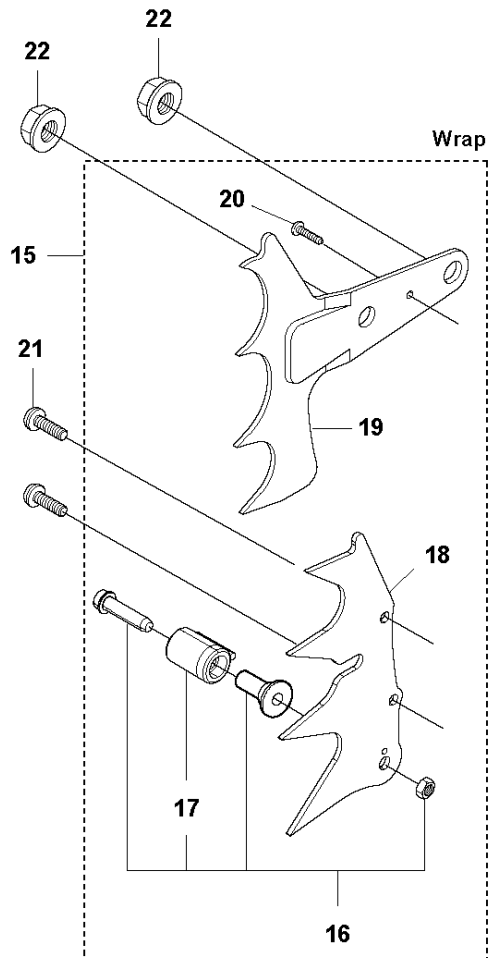

N 565
ACCESSORIES