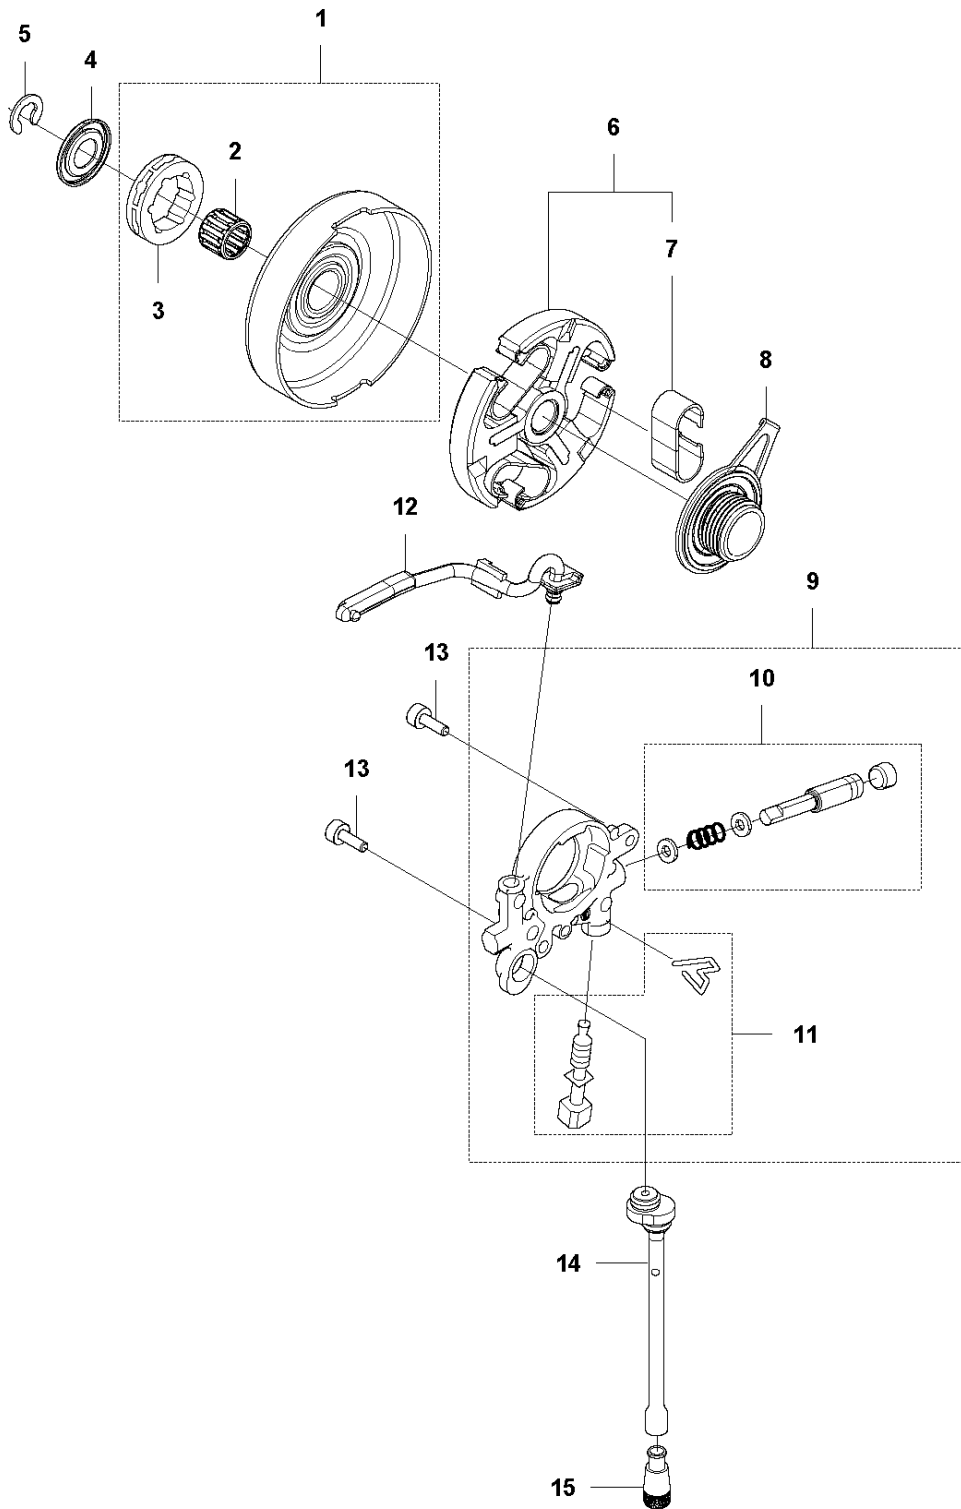

# SPARE PARTS LIST

CHAIN SAWS

565

**A1** 565  
CHAIN BRAKE

Ref	Part No	Description	Remark	QTY KIT
1	576 13 96-01	HAND GUARD		1
2	590 10 53-01	SCREW KIT		1
3	590 11 02-01	CHAIN BRAKE		1
4	590 10 56-02	KNEE JOINT		1
5	503 75 22-02	BRAKE BAND ASSY		1
6	574 82 56-01	COVER		1
7	582 21 33-01	SCREW		3

**A2** 565  
CLUTCH COVER

Ref	Part No	Description	Remark	QTY	KIT
1	575 23 59-08	CLUTCH COVER ASSY		1	
2	575 23 63-04	CLUTCH COVER		1	1
3	575 23 64-01	CHIP GUARD		1	1
4	526 22 18-01	SCREW CITXPANT		3	1
5	501 51 72-01	CHAIN GUIDE		1	1
6	576 42 43-01	COVER		1	1
7	505 19 73-01	NUT		2	1
9	590 10 47-01	CHAIN TENSIONER KIT		1	1
10	590 10 48-01	WORM SCREW		1	1
11	590 10 51-01	WORM WHEEL		1	1

**B** 565  
CLUTCH & OIL PUMP

Ref	Part No	Description	Remark	QTY	KIT
1	577 60 38-01	CLUTCH DRUM ASSY		1	
2	503 43 20-01	NEEDLE HOLDER		1	1
3	501 59 80-02	RIM		1	1
4	503 75 24-01	WASHER		1	
5	503 27 21-01	E-CLIP		1	
6	586 79 84-04	CLUTCH ASSY		1	
7	537 36 06-01	CLUTCH SPRING		3	6
8	582 27 01-08	PUMP PINION		1	
9	589 02 84-01	OIL PUMP ASSY		1	
10	590 11 97-01	PUMP PISTON		1	9
11	590 12 01-01	OIL PUMP		1	9
12	576 98 74-01	OIL PRESSURE HOSE		1	
13	526 81 81-02	SCREW ITXSCM		2	
14	594 09 32-01	OIL HOSE		1	
15	501 54 41-02	OIL SCREEN		1	

**C** 565  
CYLINDER COVER

Ref	Part No	Description	Remark	QTY KIT
1	579 79 88-01	CYLINDER COVER		1

**D** 565  
CYLINDER & PISTON

12 (A)