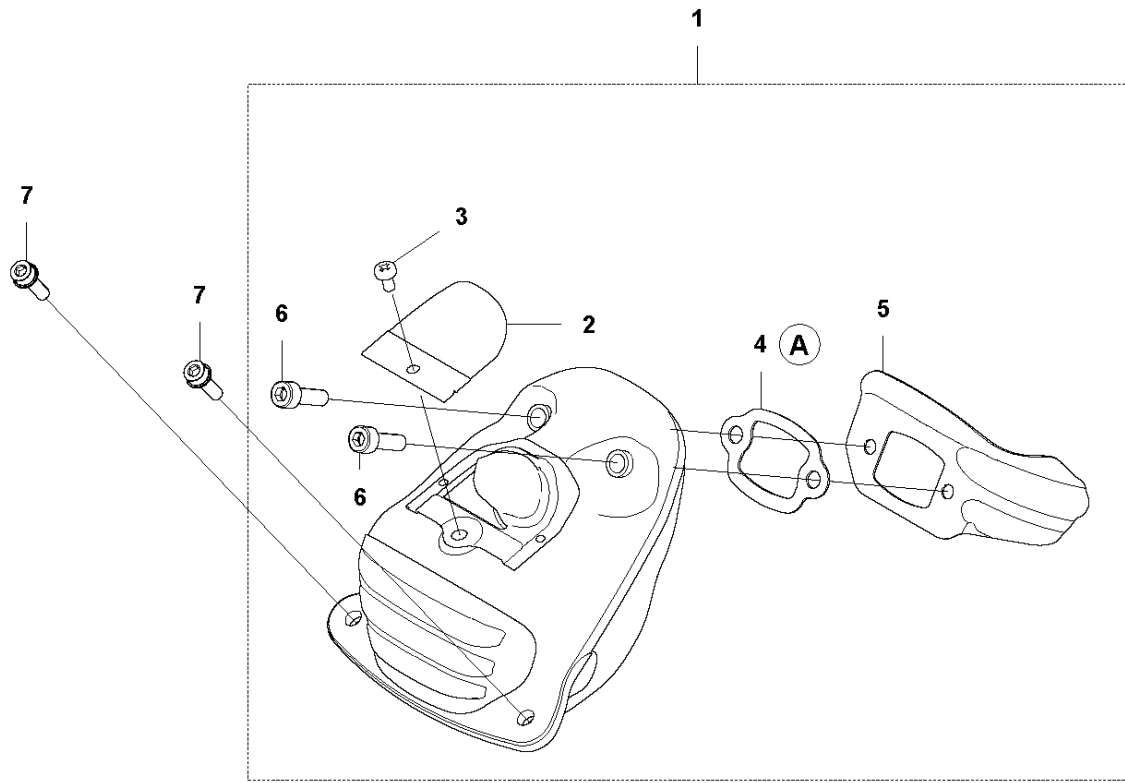

F 565
MUFFLER