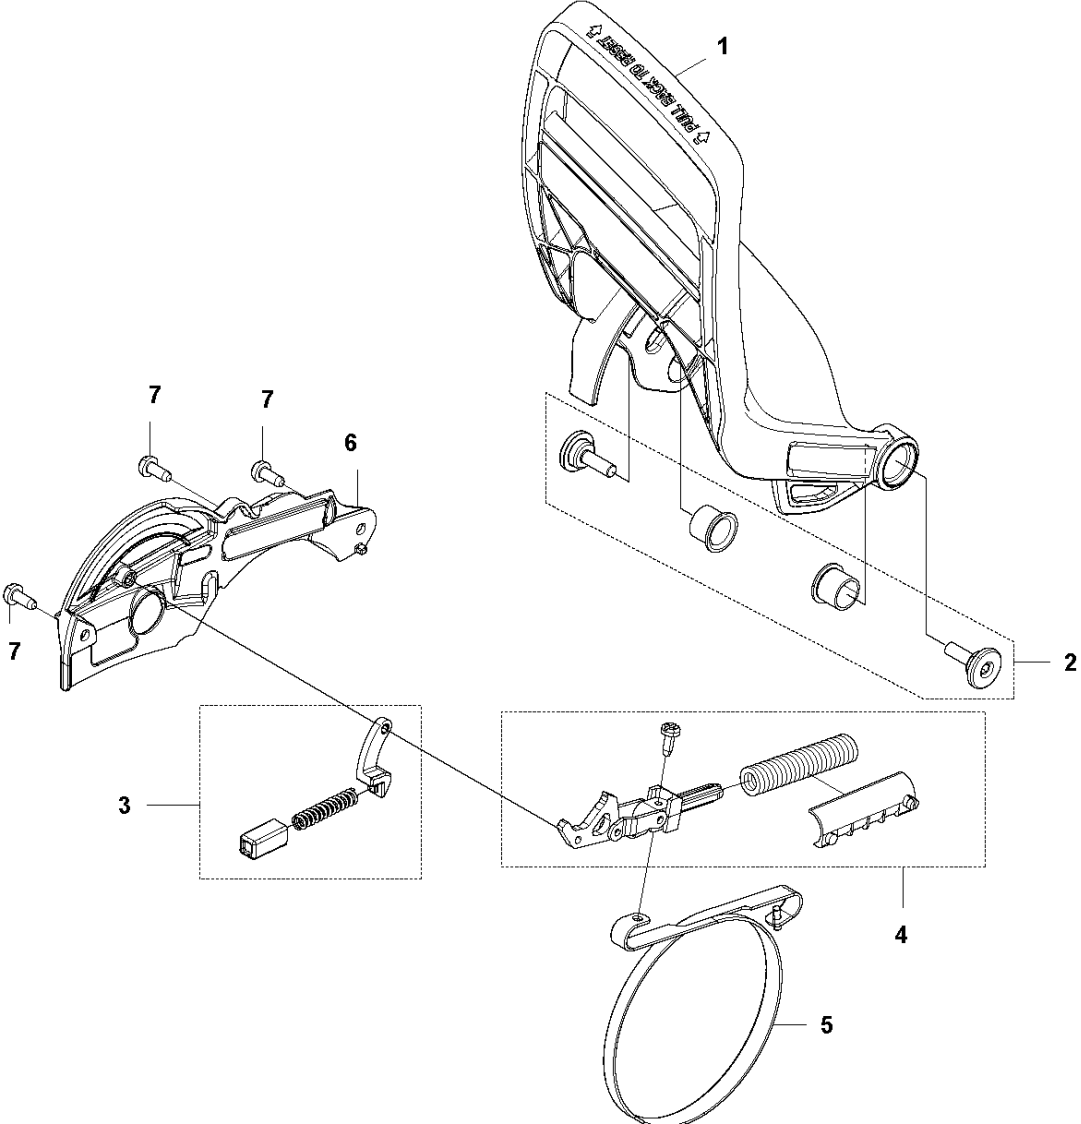

# SPARE PARTS LIST

CHAIN SAWS

565

**A1** 565  
CHAIN BRAKE

Ref	Part No	Description	Remark	QTY KIT
1	576 13 96-01	HAND GUARD		1
2	590 10 53-01	SCREW KIT		1
3	590 11 02-01	CHAIN BRAKE		1
4	590 10 56-02	KNEE JOINT		1
5	503 75 22-02	BRAKE BAND ASSY		1
6	574 82 56-01	COVER		1
7	582 21 33-01	SCREW		3

**A2** 565  
CLUTCH COVER

Ref	Part No	Description	Remark	QTY	KIT
1	575 23 59-08	CLUTCH COVER ASSY		1	
2	575 23 63-04	CLUTCH COVER		1	1
3	575 23 64-01	CHIP GUARD		1	1
4	526 22 18-01	SCREW CITXPANT		3	1
5	501 51 72-01	CHAIN GUIDE		1	1
6	576 42 43-01	COVER		1	1
7	505 19 73-01	NUT		2	1
9	590 10 47-01	CHAIN TENSIONER KIT		1	1
10	590 10 48-01	WORM SCREW		1	1
11	590 10 51-01	WORM WHEEL		1	1

**B** 565  
CLUTCH & OIL PUMP

Ref	Part No	Description	Remark	QTY	KIT
1	577 60 38-01	CLUTCH DRUM ASSY		1	
2	503 43 20-01	NEEDLE HOLDER		1	1
3	501 59 80-02	RIM		1	1
4	503 75 24-01	WASHER		1	
5	503 27 21-01	E-CLIP		1	
6	586 79 84-04	CLUTCH ASSY		1	
7	537 36 06-01	CLUTCH SPRING		3	6
8	582 27 01-08	PUMP PINION		1	
9	589 02 84-01	OIL PUMP ASSY		1	
10	590 11 97-01	PUMP PISTON		1	9
11	590 12 01-01	OIL PUMP		1	9
12	576 98 74-01	OIL PRESSURE HOSE		1	
13	526 81 81-02	SCREW ITXSCM		2	
14	594 09 32-01	OIL HOSE		1	
15	501 54 41-02	OIL SCREEN		1	

**C** 565  
CYLINDER COVER

Ref	Part No	Description	Remark	QTY KIT
1	579 79 88-01	CYLINDER COVER		1

**D** 565  
CYLINDER & PISTON

12 (A)