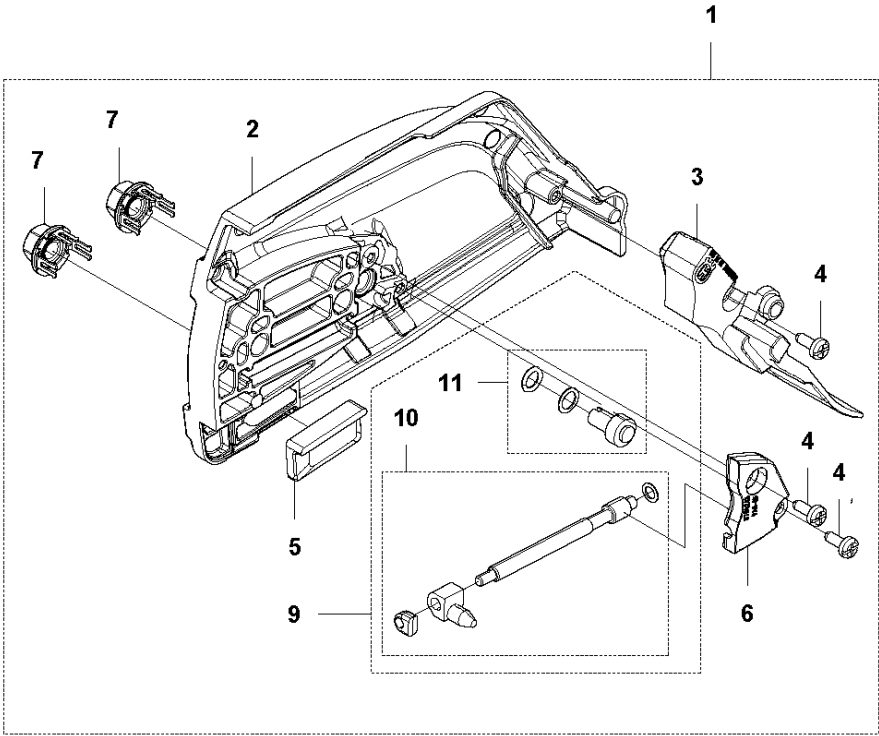

# SPARE PARTS LIST

CHAIN SAWS

565

**A1** 565  
CHAIN BRAKE

Ref	Part No	Description	Remark	QTY KIT
1	576 13 96-01	HAND GUARD		1
2	590 10 53-01	SCREW KIT		1
3	590 11 02-01	CHAIN BRAKE		1
4	590 10 56-02	KNEE JOINT		1
5	503 75 22-02	BRAKE BAND ASSY		1
6	574 82 56-01	COVER		1
7	582 21 33-01	SCREW		3

**A2** 565  
CLUTCH COVER

Ref	Part No	Description	Remark	QTY	KIT
1	575 23 59-08	CLUTCH COVER ASSY		1	
2	575 23 63-04	CLUTCH COVER		1	1
3	575 23 64-01	CHIP GUARD		1	1
4	526 22 18-01	SCREW CITXPANT		3	1
5	501 51 72-01	CHAIN GUIDE		1	1
6	576 42 43-01	COVER		1	1
7	505 19 73-01	NUT		2	1
9	590 10 47-01	CHAIN TENSIONER KIT		1	1
10	590 10 48-01	WORM SCREW		1	1
11	590 10 51-01	WORM WHEEL		1	1

**B** 565  
CLUTCH & OIL PUMP

Ref	Part No	Description	Remark	QTY	KIT
1	577 60 38-01	CLUTCH DRUM ASSY		1	
2	503 43 20-01	NEEDLE HOLDER		1	1
3	501 59 80-02	RIM		1	1
4	503 75 24-01	WASHER		1	
5	503 27 21-01	E-CLIP		1	
6	586 79 84-04	CLUTCH ASSY		1	
7	537 36 06-01	CLUTCH SPRING		3	6
8	582 27 01-08	PUMP PINION		1	
9	589 02 84-01	OIL PUMP ASSY		1	
10	590 11 97-01	PUMP PISTON		1	9
11	590 12 01-01	OIL PUMP		1	9
12	576 98 74-01	OIL PRESSURE HOSE		1	
13	526 81 81-02	SCREW ITXSCM		2	
14	594 09 32-01	OIL HOSE		1	
15	501 54 41-02	OIL SCREEN		1	

**C** 565  
CYLINDER COVER

Ref	Part No	Description	Remark	QTY KIT
1	579 79 88-01	CYLINDER COVER		1

**D** 565  
CYLINDER & PISTON

12 (A)