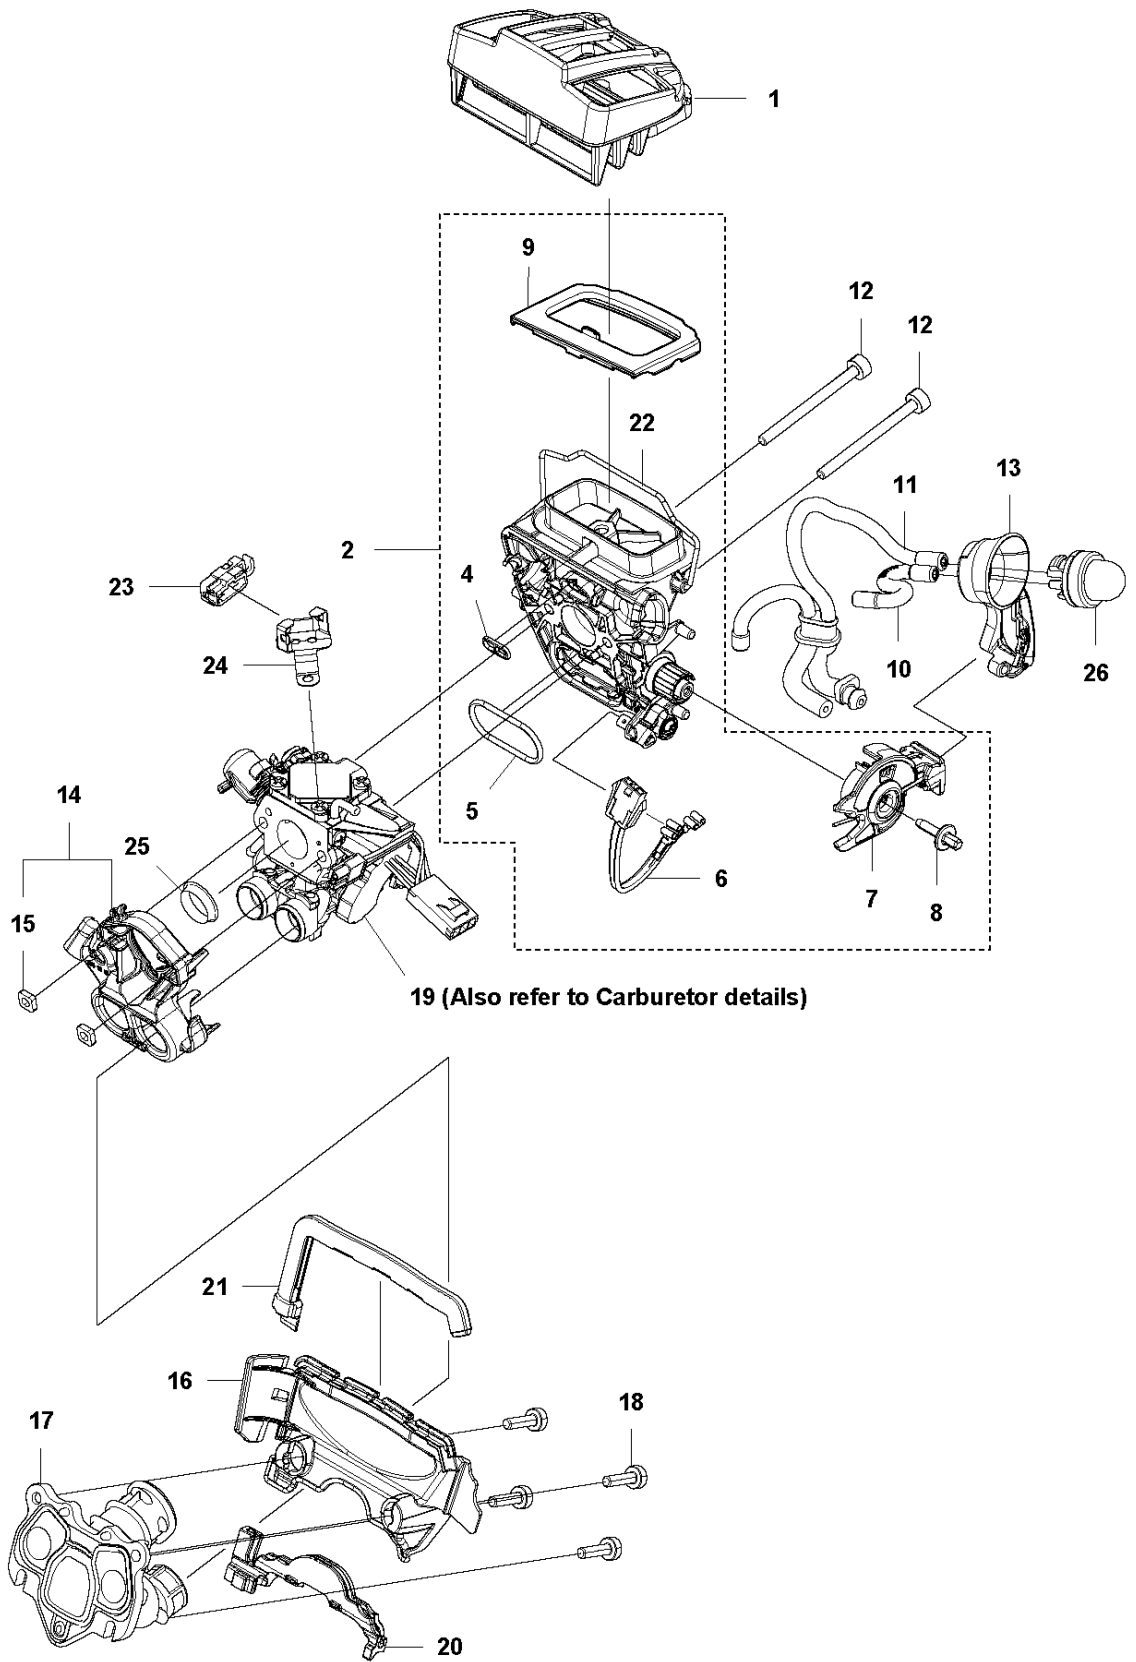

G1 565
CARBURETOR & AIRFILTER

Ref	Part No	Description	Remark	QTY	KIT
1	575 52 64-01	AIR FILTER ASSY	64 microns	1	
1	575 52 64-02	AIR FILTER ASSY	25 microns	1	
1	575 52 64-03	AIR FILTER ASSY	Non Woven	1	
2	577 41 90-05	INLET ELBOW	Std	1	
4	525 61 92-01	SEALING		1	2
5	525 61 90-01	SEALING		1	2
6	577 53 64-02	WIRING ASSY		1	2
7	510 01 72-02	CHOKE CONTROL ASSY		1	2
8	505 15 62-01	SCREW		1	2
9	589 37 84-01	SEALING		1	2
10	523 05 68-01	FUEL HOSE		1	
11	525 34 43-03	FUEL HOSE		1	
12	581 14 31-01	SCREW ITXSCFM		2	
13	525 58 81-01	SEALING		1	
14	505 16 52-02	FLANGE		1	
15	503 22 65-03	SQUARE NUT		2	14
16	501 18 20-01	BAFFLE		1	
17	575 23 53-01	INLET PIPE	Std	1	
17	575 23 53-02	INLET PIPE	For extrem cold conditions.	1	
18	526 81 81-01	SCREW ITXSCM		4	
19	591 15 83-02	CARBURETTOR KIT	C1M-140062B	1	
20	582 17 95-01	SEALING		1	
21	590 05 95-01	SEALING		1	
22	575 52 78-01	CLAMP		1	
23	589 34 07-01	CONTACT CLAMP		1	
24	589 34 06-01	RETAINER		1	
25	582 02 51-01	SUPPORT SLEEVE		1	
26	503 93 66-01	PURGE		1