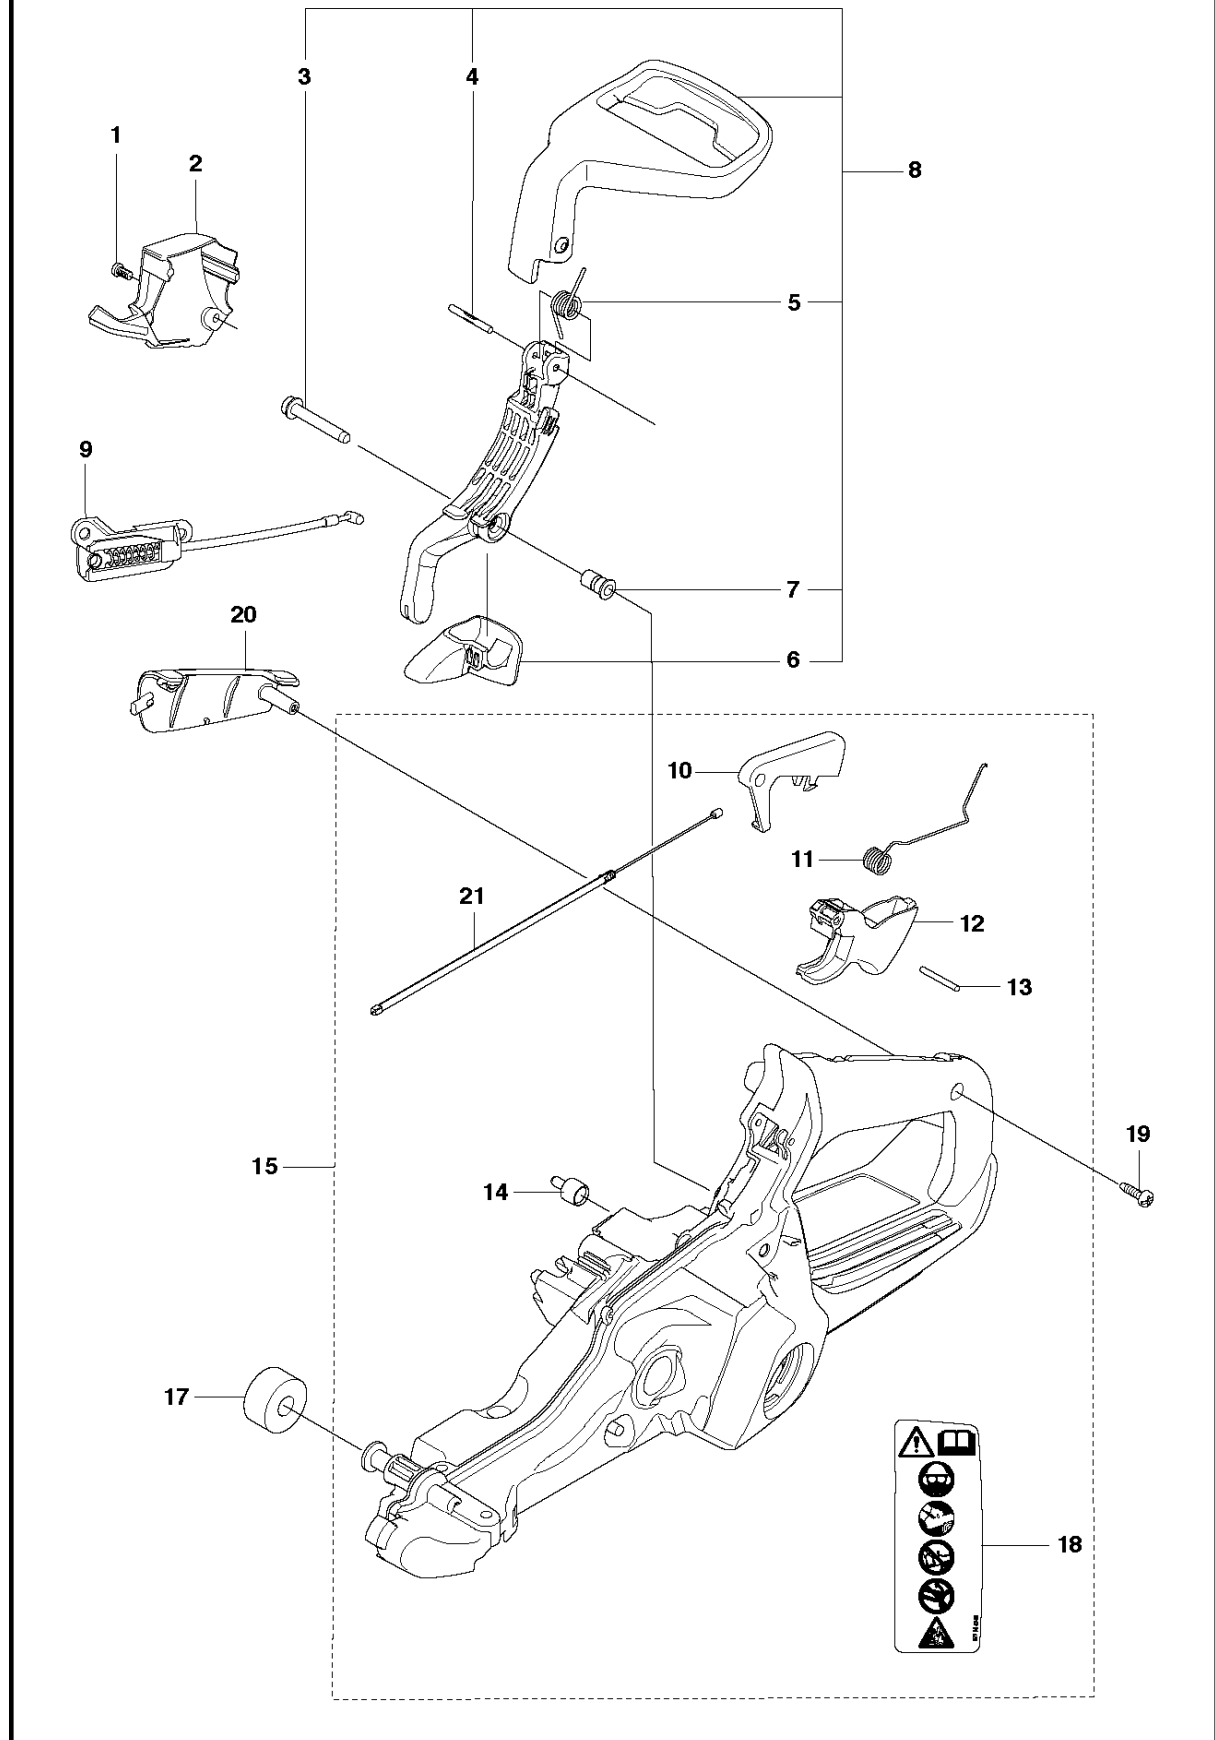

SPARE PARTS LIST

CHAIN SAWS

545 TRIOBRAKE, 20114500001-Current

A

TrioBrake

PRODUCT COMPLETE

545 TRIOBRAKE, 20114500001-Current

Ref	Part No	Description	Remark	QTY KIT	
1	576 70 86-01	CLUTCH COVER ASSY	550XP	1	
1	576 70 86-02	CLUTCH COVER ASSY	545	1	
2	503 75 18-01	PIN		1	1
4	505 19 93-01	KNEE JOINT ASSY		1	1
5	503 90 83-01	BRAKE SPRING		1	1
7	505 19 95-01	BRAKE BAND ASSY		1	1
8	523 05 80-01	LABEL		1	1
9	505 20 16-01	GUARD		1	1
10	503 21 70-10	SCREW CCRPANT		5	1
16	505 19 73-01	NUT		2	
17	576 70 87-01	COVER LID		1	1

B TrioBrake

PRODUCT COMPLETE

545 TRIOBRAKE, 2011450001-Current

Ref	Part No	Description	Remark	QTY	KIT
1	503 21 70-72	SCREW CCRPANT		1	
2	576 70 80-01	COVER LID		1	
3	503 21 07-45	SCREW IHSCT		1	8
4	721 12 13-30	GROOVED PIN		1	8
5	537 05 92-01	TORSION SPRING		1	8
6	576 70 81-01	BELLOWS		1	8
7	540 05 80-01	SLEEVE		1	8
8	578 00 33-01	HAND GUARD ASSY		1	
9	576 70 82-01	WIRE ASSY		1	
10	544 09 98-01	THROTTLE LOCKOUT		1	15
11	544 09 99-01	SPRING		1	15
12	505 15 77-01	THROTTLE		1	15
13	720 18 25-20	PARALLEL PIN		1	15
14	501 15 29-01	TANK VENT ASSY		1	15
15	577 79 02-04	FUEL TANK ASSY		1	
17	523 08 55-01	DEFLECTION LIMITER		1	
18	577 84 43-01	DECAL		1	15
19	503 21 28-13	SCREW CCRPANT		1	
20	504 10 63-01	HANDLE INSERT		1	
21	579 48 24-01	THROTTLE CABLE ASSY		1	15