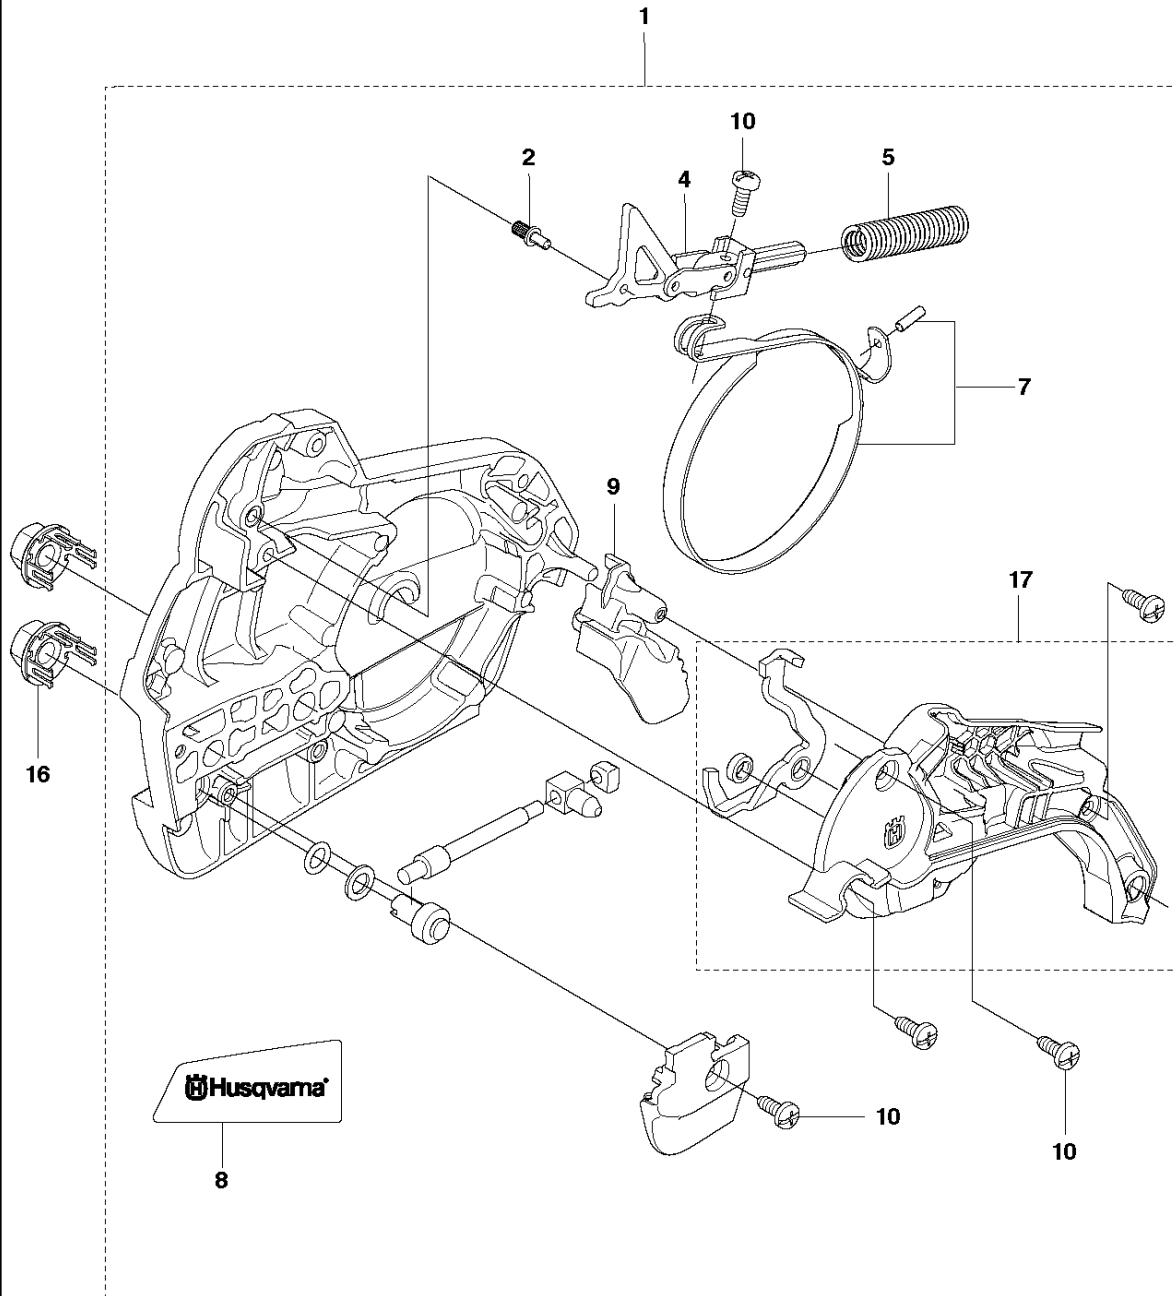

SPARE PARTS LIST

CHAIN SAWS

545 TRIOBRAKE, 20114500001-Current

A

TrioBrake

PRODUCT COMPLETE

545 TRIOBRAKE, 20114500001-Current

Ref	Part No	Description	Remark	QTY KIT	
1	576 70 86-01	CLUTCH COVER ASSY	550XP	1	
1	576 70 86-02	CLUTCH COVER ASSY	545	1	
2	503 75 18-01	PIN		1	1
4	505 19 93-01	KNEE JOINT ASSY		1	1
5	503 90 83-01	BRAKE SPRING		1	1
7	505 19 95-01	BRAKE BAND ASSY		1	1
8	523 05 80-01	LABEL		1	1
9	505 20 16-01	GUARD		1	1
10	503 21 70-10	SCREW CCRPANT		5	1
16	505 19 73-01	NUT		2	
17	576 70 87-01	COVER LID		1	1

B TrioBrake

PRODUCT COMPLETE

545 TRIOBRAKE, 2011450001-Current

Ref	Part No	Description	Remark	QTY	KIT
1	503 21 70-72	SCREW CCRPANT		1	
2	576 70 80-01	COVER LID		1	
3	503 21 07-45	SCREW IHSCT		1	8
4	721 12 13-30	GROOVED PIN		1	8
5	537 05 92-01	TORSION SPRING		1	8
6	576 70 81-01	BELLOWS		1	8
7	540 05 80-01	SLEEVE		1	8
8	578 00 33-01	HAND GUARD ASSY		1	
9	576 70 82-01	WIRE ASSY		1	
10	544 09 98-01	THROTTLE LOCKOUT		1	15
11	544 09 99-01	SPRING		1	15
12	505 15 77-01	THROTTLE		1	15
13	720 18 25-20	PARALLEL PIN		1	15
14	501 15 29-01	TANK VENT ASSY		1	15
15	577 79 02-04	FUEL TANK ASSY		1	
17	523 08 55-01	DEFLECTION LIMITER		1	
18	577 84 43-01	DECAL		1	15
19	503 21 28-13	SCREW CCRPANT		1	
20	504 10 63-01	HANDLE INSERT		1	
21	579 48 24-01	THROTTLE CABLE ASSY		1	15