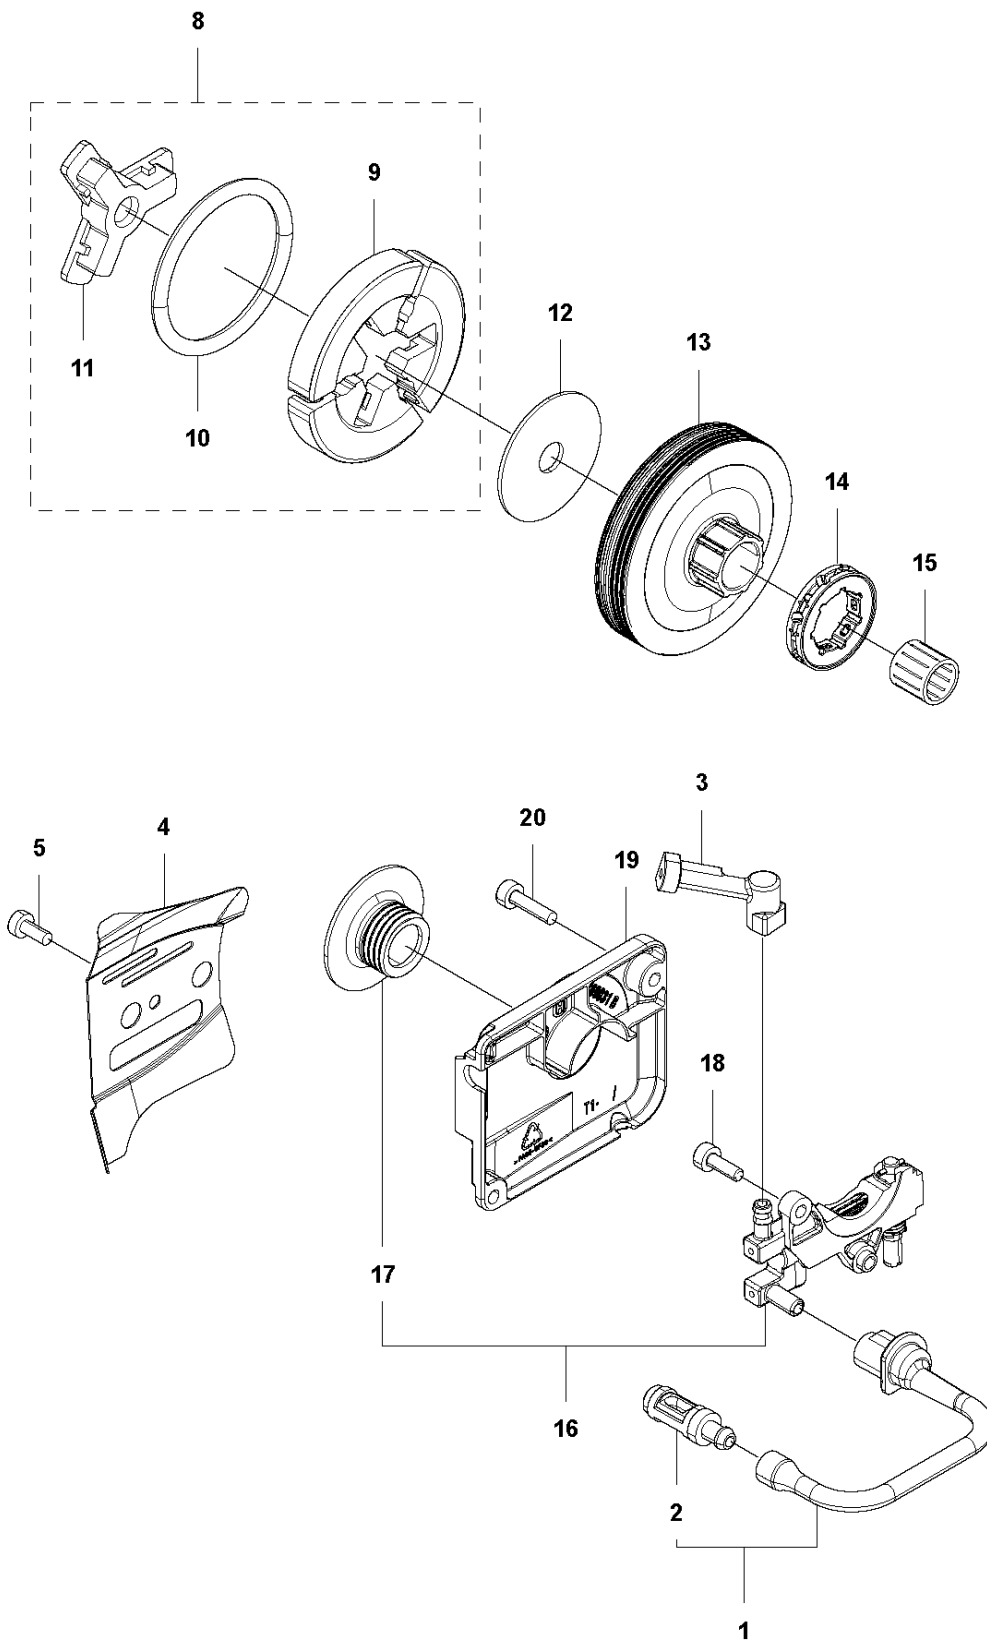

SPARE PARTS LIST

CHAIN SAWS

543 XP

A 543XP, 543XPG
CHAIN BRAKE & CLUTCH COVER

CHAIN BRAKE & CLUTCH COVER

543 XP

Ref	Part No	Description	Remark	QTY	KIT
1	577 43 38-01	CLUTCH COVER ASSY		1	
2	577 43 39-01	CLUTCH COVER		1	1
3	513 63 77-01	SCREW		1	1
4	513 70 14-01	NUT		1	1
5	513 63 79-01	GEAR		1	1
6	576 98 39-01	PLATE		1	1
7	576 98 41-01	SCREW	T4x10-T27	2	1
8	576 98 38-01	COVER LID		1	1
9	576 98 40-01	SCREW	T4x12-T27	2	1
10	576 98 35-01	BRAKE LEVER		1	1
11	577 00 82-01	PEN		1	1
12	579 19 02-01	RING		1	1
13	516 82 56-01	ARM		1	1
14	580 49 08-01	BRAKE BAND		1	1
15	521 07 54-01	ROLLER		1	1
16	516 82 66-01	BRAKE SPRING		1	1
17	513 96 59-01	SPRING		1	1
18	576 98 42-01	WEAR PROTECTION		1	1
19	575 96 08-01	NUT	M8xP1.25	2	
20	577 43 64-01	DECAL		1	
21	581 64 73-02	HAND GUARD		1	
22	576 98 45-01	SPRING		1	
23	576 98 46-01	CATCH		1	
24	576 98 49-01	SPACER		1	
25	576 98 50-01	WEAR PROTECTION		1	
26	529 26 81-01	BOLT	M5x9-T27	1	
27	513 24 94-01	WASHER		1	
28	576 98 52-01	SPACER		1	
29	526 83 45-01	SCREW		1	

B 543XP, 543XPG
CLUTCH & OIL PUMP

CLUTCH & OIL PUMP

543 XP

Ref	Part No	Description	Remark	QTY KIT	
1	521 57 99-02	OIL PIPE		1	
2	521 58 00-01	FILTER		1	1
3	513 61 88-02	PIPE		1	
4	576 98 53-01	BAR MOUNT PLATE		1	
5	576 98 54-01	SCREW	M4x10-T27	1	
8	585 00 60-01	CLUTCH ASSY		1	
9	514 19 74-01	SHOE		3	8
10	585 00 61-01	CLUTCH SPRING		1	8
11	521 57 94-01	BOSS		1	8
12	513 62 57-01	PLATE		1	
13	513 95 61-01	DRUM	325P	1	
14	514 23 94-01	RIM		1	
15	513 70 12-01	BEARING		1	
16	521 58 65-01	OIL PUMP	325P	1	
17	511 19 45-01	WORM		1	16
18	506 74 57-01	BOLT	M4x16-T27	2	
19	576 98 31-01	PUMP COVER		1	
20	521 51 57-01	BOLT	M4x12-T27	2	

D 543XP, 543XPG
CYLINDER PISTON

CYLINDER PISTON

543 XP

Ref	Part No	Description	Remark	QTY KIT
1	576 97 70-01	GASKET		1
2	510 90 46-01	BOLT	M5x20-T27/P	4
3	512 48 49-01	PIN		1
5	581 75 59-01	PISTON		1
6	579 02 97-01	PISTON RING		2
7	516 28 30-01	RING		2
8	577 40 50-01	CYLINDER ASSY		1