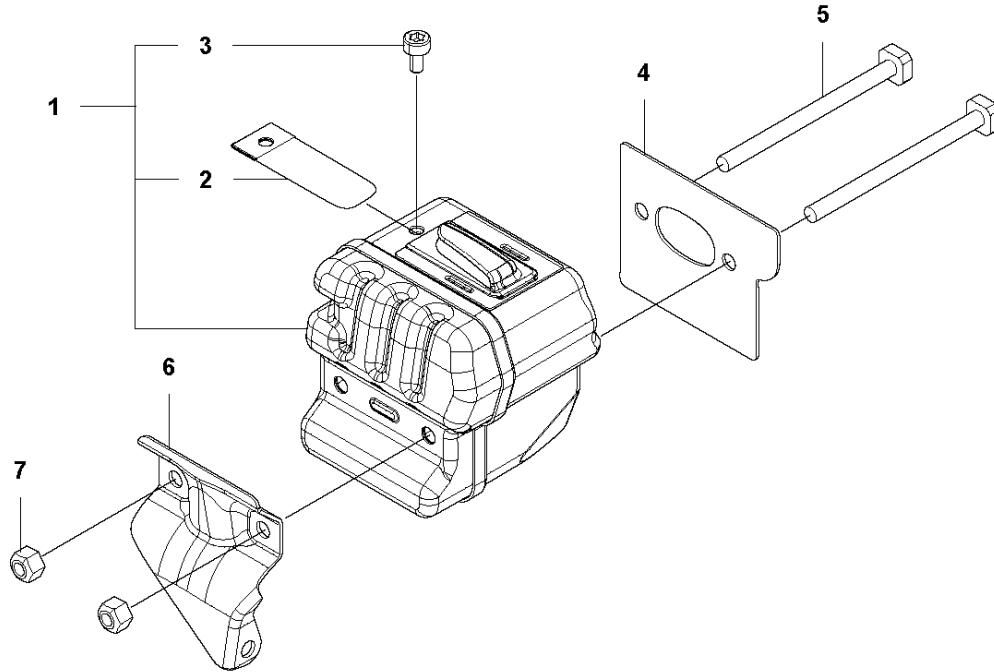

F 543XP, 543XPG
MUFFLER

FOR US/CAN ONLY