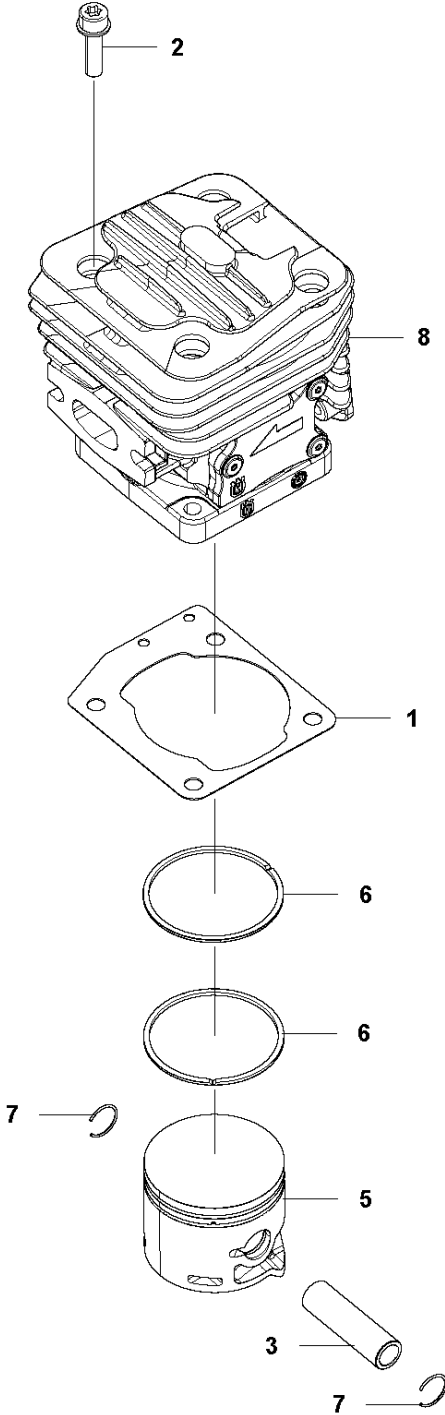

SPARE PARTS LIST

CHAIN SAWS

543 XP

A 543XP, 543XPG
CHAIN BRAKE & CLUTCH COVER

CHAIN BRAKE & CLUTCH COVER

543 XP

Ref	Part No	Description	Remark	QTY	KIT
1	577 43 38-01	CLUTCH COVER ASSY		1	
2	577 43 39-01	CLUTCH COVER		1	1
3	513 63 77-01	SCREW		1	1
4	513 70 14-01	NUT		1	1
5	513 63 79-01	GEAR		1	1
6	576 98 39-01	PLATE		1	1
7	576 98 41-01	SCREW	T4x10-T27	2	1
8	576 98 38-01	COVER LID		1	1
9	576 98 40-01	SCREW	T4x12-T27	2	1
10	576 98 35-01	BRAKE LEVER		1	1
11	577 00 82-01	PEN		1	1
12	579 19 02-01	RING		1	1
13	516 82 56-01	ARM		1	1
14	580 49 08-01	BRAKE BAND		1	1
15	521 07 54-01	ROLLER		1	1
16	516 82 66-01	BRAKE SPRING		1	1
17	513 96 59-01	SPRING		1	1
18	576 98 42-01	WEAR PROTECTION		1	1
19	575 96 08-01	NUT	M8xP1.25	2	
20	577 43 64-01	DECAL		1	
21	581 64 73-02	HAND GUARD		1	
22	576 98 45-01	SPRING		1	
23	576 98 46-01	CATCH		1	
24	576 98 49-01	SPACER		1	
25	576 98 50-01	WEAR PROTECTION		1	
26	529 26 81-01	BOLT	M5x9-T27	1	
27	513 24 94-01	WASHER		1	
28	576 98 52-01	SPACER		1	
29	526 83 45-01	SCREW		1	

B 543XP, 543XPG
CLUTCH & OIL PUMP

CLUTCH & OIL PUMP

543 XP

Ref	Part No	Description	Remark	QTY KIT	
1	521 57 99-02	OIL PIPE		1	
2	521 58 00-01	FILTER		1	1
3	513 61 88-02	PIPE		1	
4	576 98 53-01	BAR MOUNT PLATE		1	
5	576 98 54-01	SCREW	M4x10-T27	1	
8	585 00 60-01	CLUTCH ASSY		1	
9	514 19 74-01	SHOE		3	8
10	585 00 61-01	CLUTCH SPRING		1	8
11	521 57 94-01	BOSS		1	8
12	513 62 57-01	PLATE		1	
13	513 95 61-01	DRUM	325P	1	
14	514 23 94-01	RIM		1	
15	513 70 12-01	BEARING		1	
16	521 58 65-01	OIL PUMP	325P	1	
17	511 19 45-01	WORM		1	16
18	506 74 57-01	BOLT	M4x16-T27	2	
19	576 98 31-01	PUMP COVER		1	
20	521 51 57-01	BOLT	M4x12-T27	2	

D 543XP, 543XPG
CYLINDER PISTON

CYLINDER PISTON

543 XP

Ref	Part No	Description	Remark	QTY KIT
1	576 97 70-01	GASKET		1
2	510 90 46-01	BOLT	M5x20-T27/P	4
3	512 48 49-01	PIN		1
5	581 75 59-01	PISTON		1
6	579 02 97-01	PISTON RING		2
7	516 28 30-01	RING		2
8	577 40 50-01	CYLINDER ASSY		1