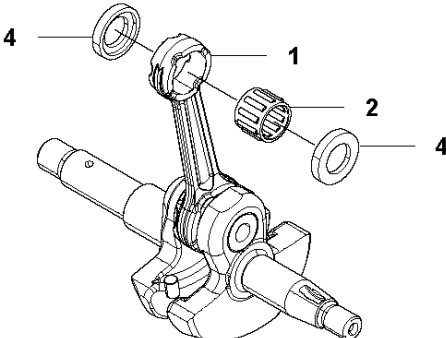

E 543XP, 543XPG
CRANKSHAFT

CRANKSHAFT

543 XP

Ref	Part No	Description	Remark	QTY KIT
1	576 97 20-02	CRANKSHAFT ASSY		1
2	579 02 98-01	NEEDLE BEARING		1
4	513 75 24-01	WASHER		2