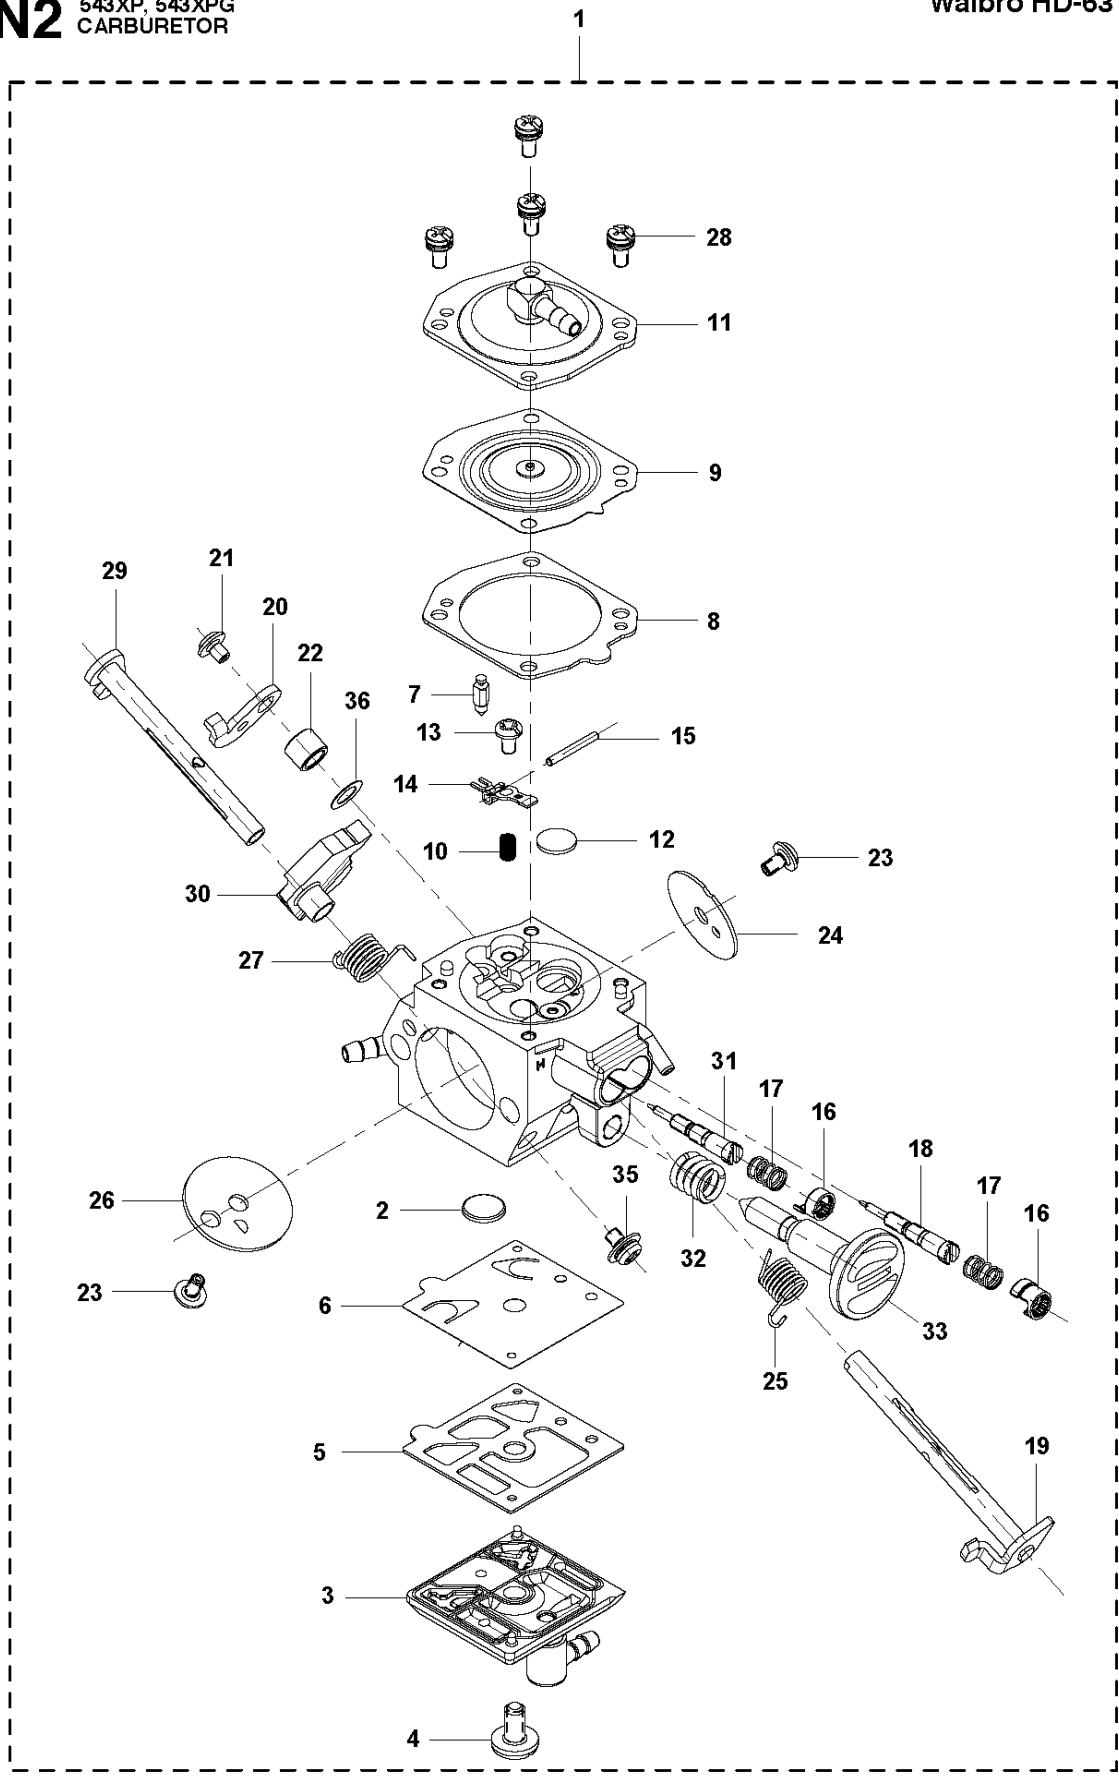

N2 543XP, 543XPG
CARBURETOR

Walbro HD-63

CARBURETOR DETAILS

543 XP

Ref	Part No	Description	Remark	QTY KIT	
1	580 79 84-01	CARBURETTOR	s/n up to – 20171915387 (HD–54B EU, US)	1	
1	590 41 34-01	CARBURETTOR	s/n from 20172200001 (HD–63 EU, US)	1	
2	520 95 70-01	SCREEN		1	1
3	579 49 21-01	COVER		1	1
4	513 30 13-01	SCREW		1	1
5	514 24 27-01	GASKET		1	1
6	585 39 98-01	DIAPHRAGM PUMP		1	1
7	521 08 54-01	VALVE.INLET		1	1
8	514 24 28-01	GASKET		1	1
9	579 49 22-01	DIAPHRAGM		1	1
10	516 98 00-01	SPRING		1	1
11	501 40 57-01	COVER		1	1
12	516 34 29-01	PLUG		1	1
13	520 97 73-01	SCREW		1	1
14	514 24 29-01	LEVER		1	1
15	520 97 74-01	PIN		1	1
16	578 91 30-01	CAP		2	1
17	578 91 28-01	SPRING		2	1
18	580 24 21-01	NEEDLE		1	1
19	579 49 25-01	SHAFT ASSY		1	1
20	579 49 26-01	LEVER		1	1
21	520 75 98-01	SCREW		1	1
22	579 49 27-01	SPACER		1	1
23	579 49 28-01	SCREW		2	1
24	579 49 29-01	VALVE		1	1
25	579 49 30-01	SPRING		1	1
26	579 49 31-01	VALVE		1	1
27	581 29 80-01	SPRING		1	1
28	520 97 88-01	SCREW ASSY		4	1
29	581 29 81-01	SHAFT ASSY		1	1
30	581 29 82-01	LEVER		1	1
31	580 24 26-01	NEEDLE HIGH SPEED		1	1
32	521 06 63-01	SPRING		1	1
33	513 79 28-01	SCREW		1	1
35	581 29 83-01	SCREW		1	1
36	506 74 61-01	WASHER		1	1