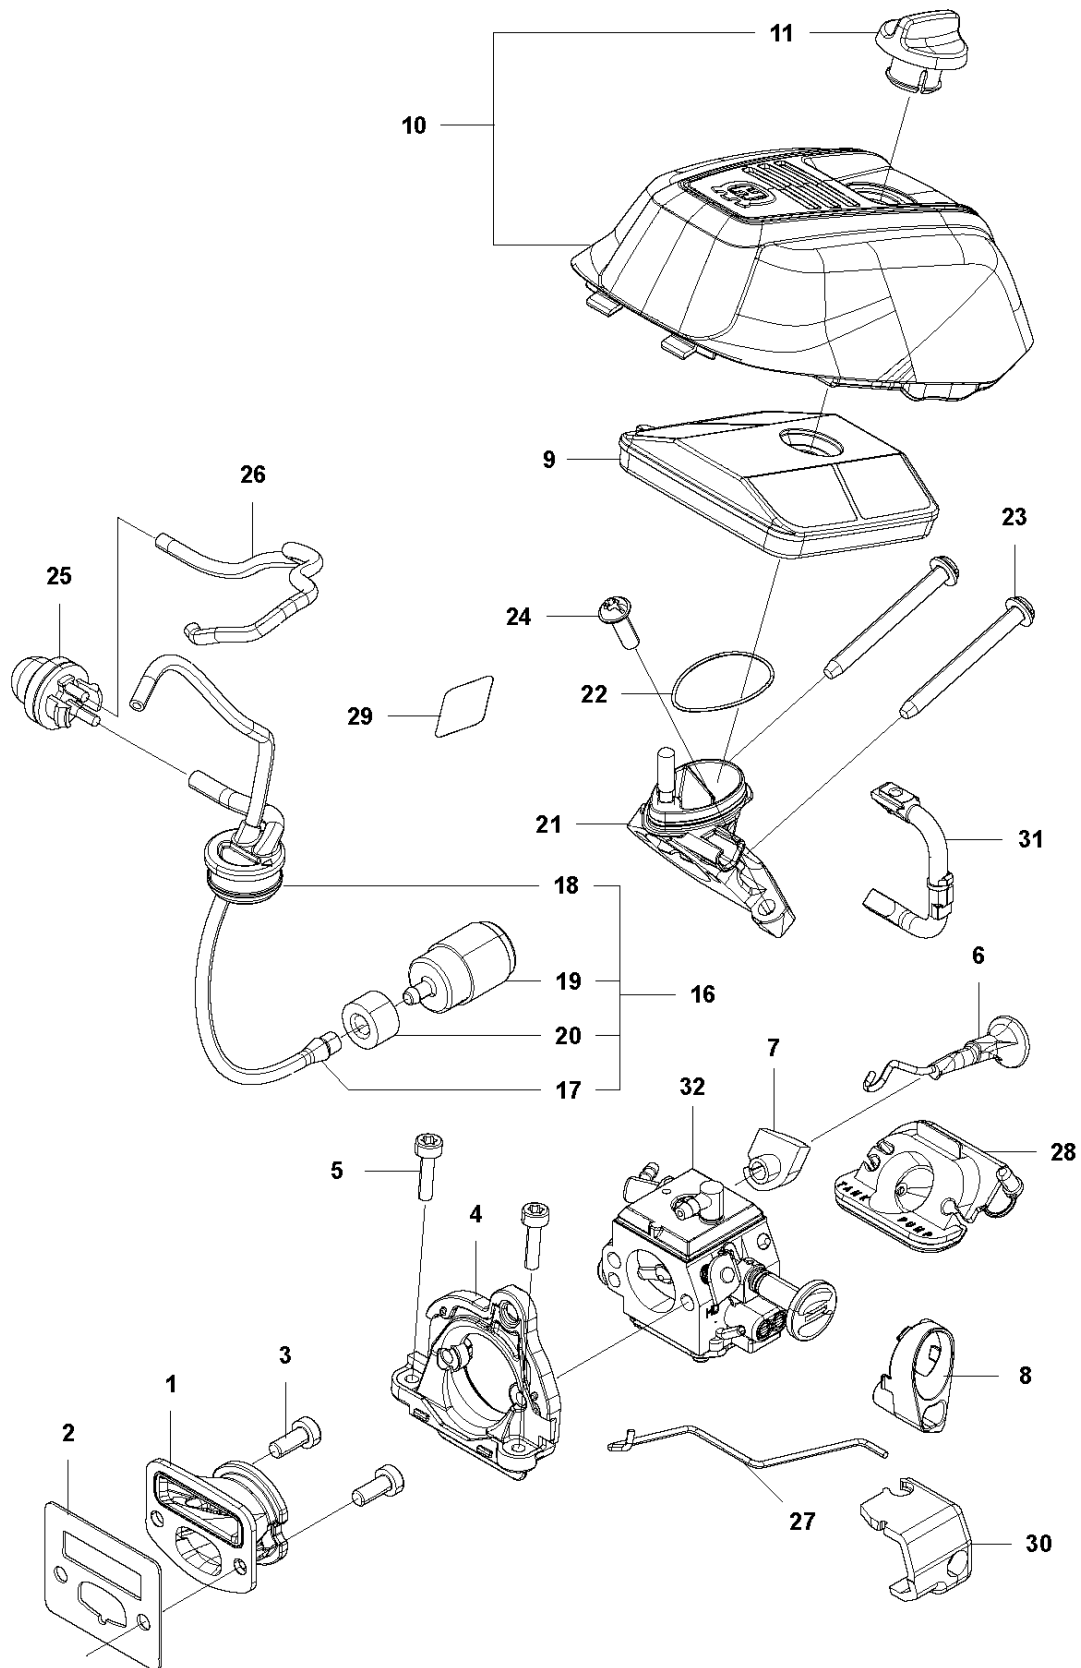

G 543XP, 543XPG
CARBURETOR & AIR FILTER

CARBURETOR & AIR FILTER

543 XP

Ref	Part No	Description	Remark	QTY	KIT
1	576 98 01-01	PIPE ASSY		1	
2	579 18 71-01	GASKET		1	
3	522 63 85-01	BOLT	M5x12-T27	2	
4	579 18 10-01	FLANGE		1	
5	506 74 57-01	BOLT	M4x16-T27	2	
6	577 43 32-01	ROD		1	
7	577 43 33-01	GROMMET		1	
8	582 33 92-01	GROMMET	For EU/US only	1	
8	501 30 51-01	GROMMET	For JAPAN only	1	
9	513 79 46-01	AIR FILTER	s/n up to – 20171915387	1	
9	588 84 91-01	AIR FILTER ASSY	s/n from 20172200001	1	
10	577 43 35-01	AIR FILTER COVER		1	
11	577 43 37-01	KNOB		1	10
16	588 41 23-02	FUEL HOSE ASSY	For EU/JAPAN only	1	
16	579 20 40-02	FUEL HOSE ASSY	For US/CAN only	1	
17	595 52 69-16	FUEL HOSE	For EU/JAPAN only	1	16
17	579 51 84-01	FUEL HOSE	For US/CAN only	1	16
18	578 77 81-02	GROMMET		1	16
19	506 74 26-01	FILTER		1	16
20	513 75 08-01	COLLAR		1	
21	576 98 07-01	MANIFOLD	s/n up to – 20171915387	1	
21	588 81 79-01	MANIFOLD	s/n from 20172200001	1	
22	581 35 62-01	SEAL	s/n up to – 20171915387	1	
22	588 84 88-01	O-RING	s/n from 20172200001	1	
23	580 37 01-01	BOLT		2	
24	579 19 13-01	SCREW		1	
25	513 78 93-01	PUMP		1	
26	595 52 69-11	FUEL HOSE		1	
27	576 98 06-01	THROTTLE ROD		1	
28	512 46 31-01	GROMMET		1	
29	580 69 55-01	DECAL		1	
30	584 98 25-01	GROMMET		1	
31	588 90 31-01	PIPE	s/n from 20172200001	1	
32	590 41 34-01	CARBURETTOR	s/n from 20172200001, For EU/US only	1	
32	580 79 84-01	CARBURETTOR	s/n up to – 20171915387, for EU/US only	1	
32	588 84 89-01	CARBURETTOR	For JAPAN only	1