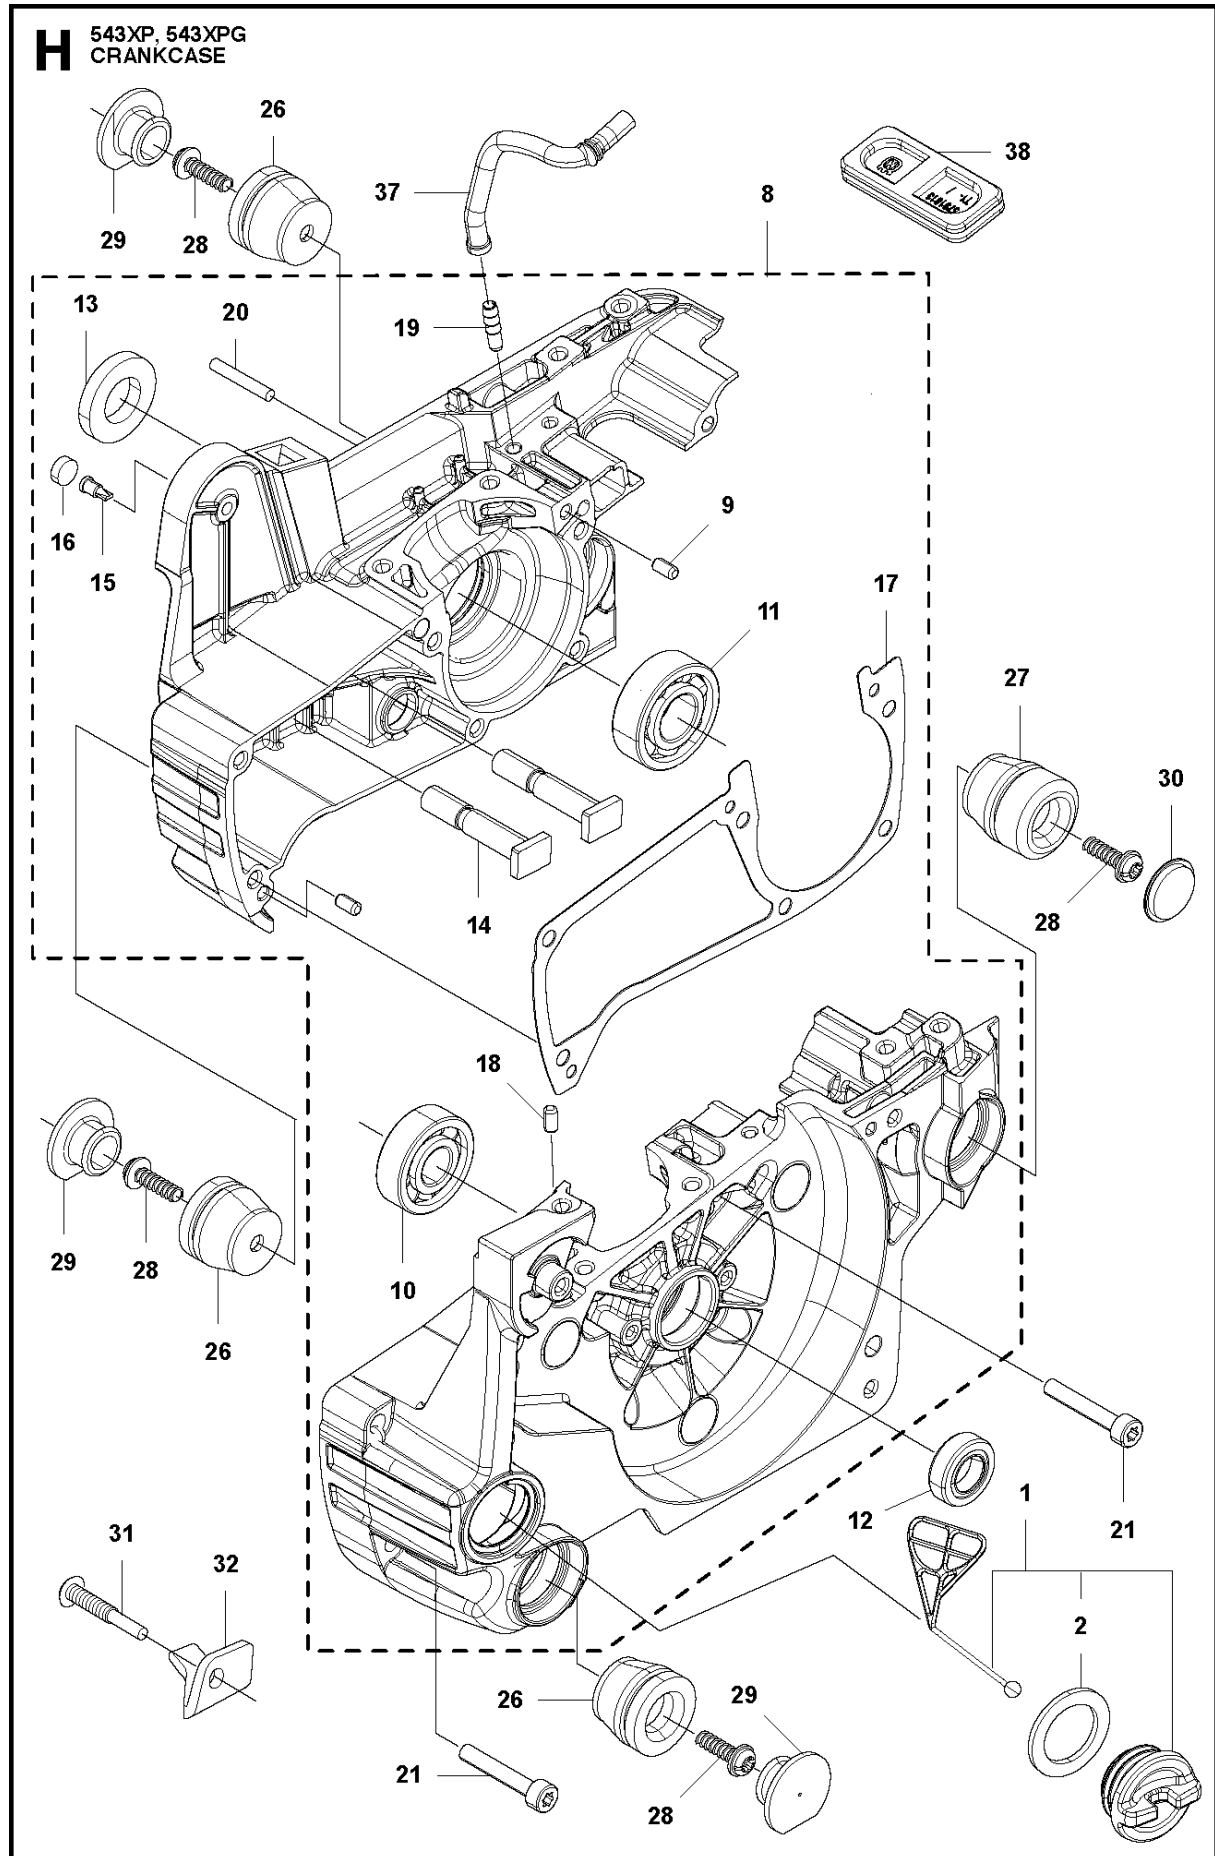

CRANKCASE

543 XP

Ref	Part No	Description	Remark	QTY	KIT
1	511 06 43-01	CAP ASSY		1	
2	505 04 61-01	GASKET		1	1
8	582 64 96-04	CRANKCASE ASSY		1	
9	577 16 74-01	PIN		2	8
10	596 44 90-01	BALL BEARING		1	8
11	596 44 91-01	BALL BEARING		1	8
12	504 12 15-01	SEALING		1	
13	581 28 49-01	SEAL		1	8
14	513 74 62-01	BOLT		2	8
15	516 96 19-01	BREATHER		1	8
16	513 74 64-01	SEAL		1	8
17	576 97 62-01	GASKET		1	
18	578 28 12-01	PEN		1	8
19	578 19 67-01	FITTING		1	8
20	521 52 24-01	PIN		1	8
21	515 38 81-01	BOLT	M5x30-T27	6	
26	513 56 04-01	DAMPER		3	
27	512 45 83-01	DAMPER		1	
28	521 51 79-01	SCREW	T5x16-T27	4	
29	513 82 61-01	HUB CAP		3	
30	513 94 51-01	HUB CAP		1	
31	577 82 37-01	SCREW		1	
32	579 21 02-01	CHAIN CATCHER		1	
37	577 02 95-01	PIPE		1	
38	579 18 13-02	GROMMET		1