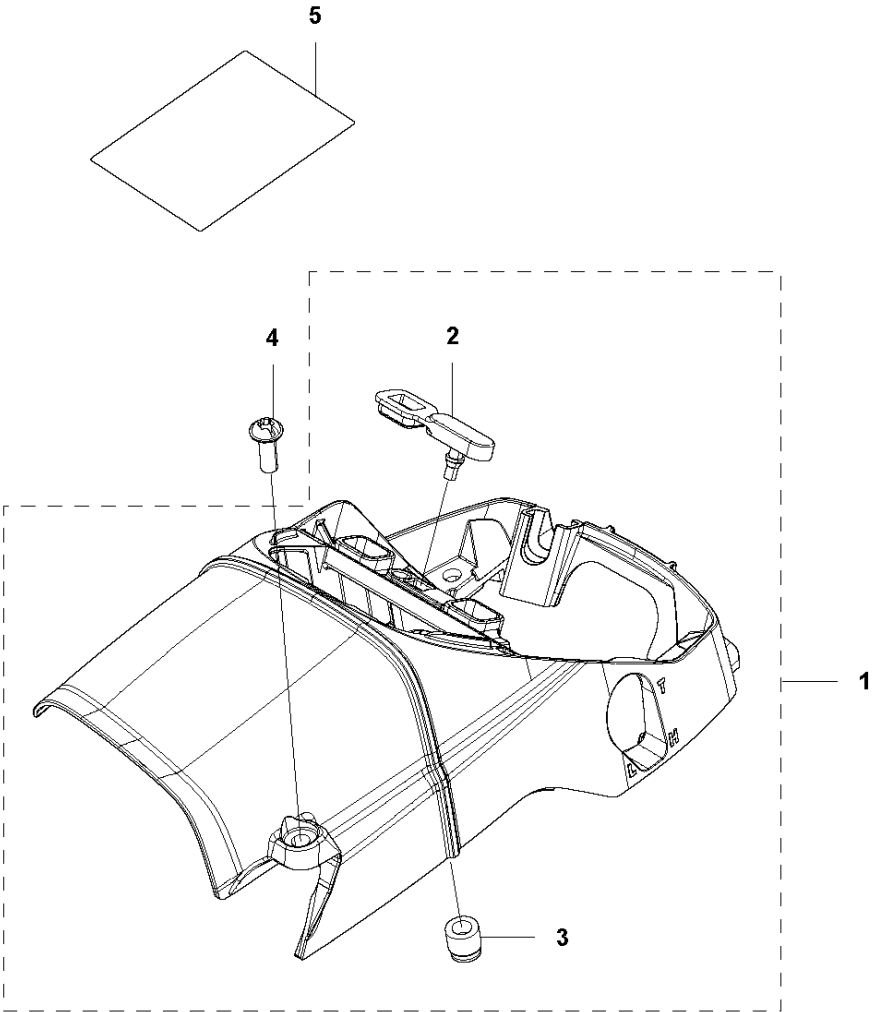

C 543XP, 543XPG
CYLINDER COVER

CYLINDER COVER

543 XP

Ref	Part No	Description	Remark	QTY	KIT
1	577 43 77-02	CYLINDER COVER ASSY		1	
2	578 01 64-02	GROMMET		1	1
3	514 24 82-01	GROMMET		1	1
4	579 19 13-01	SCREW	M5x14-T27	4	
5	588 96 07-01	DECAL		1