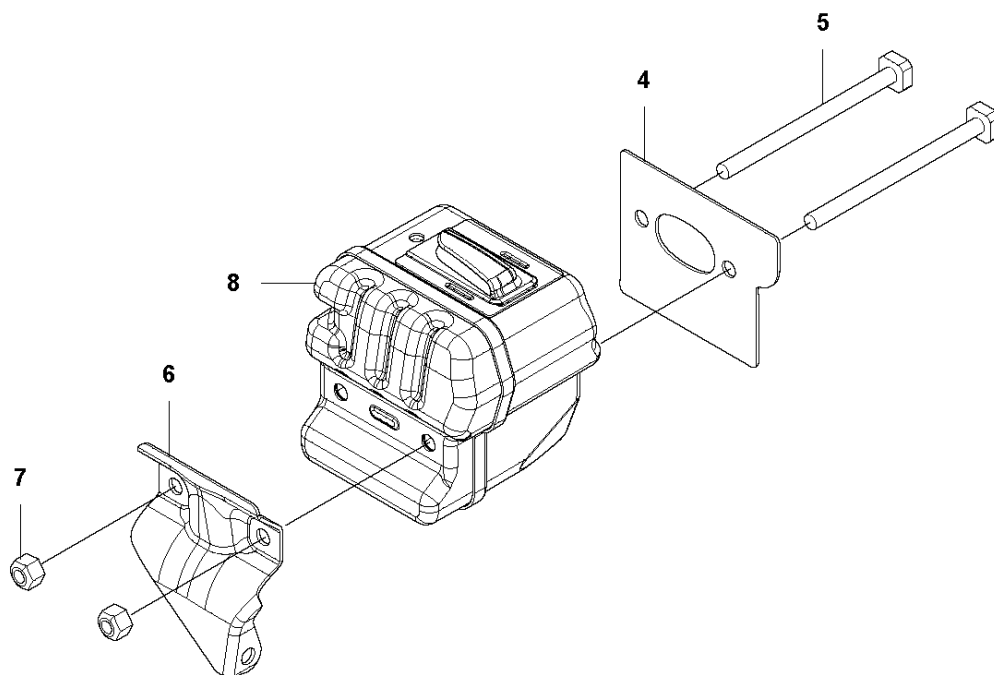

FOR EU/JAPAN ONLY