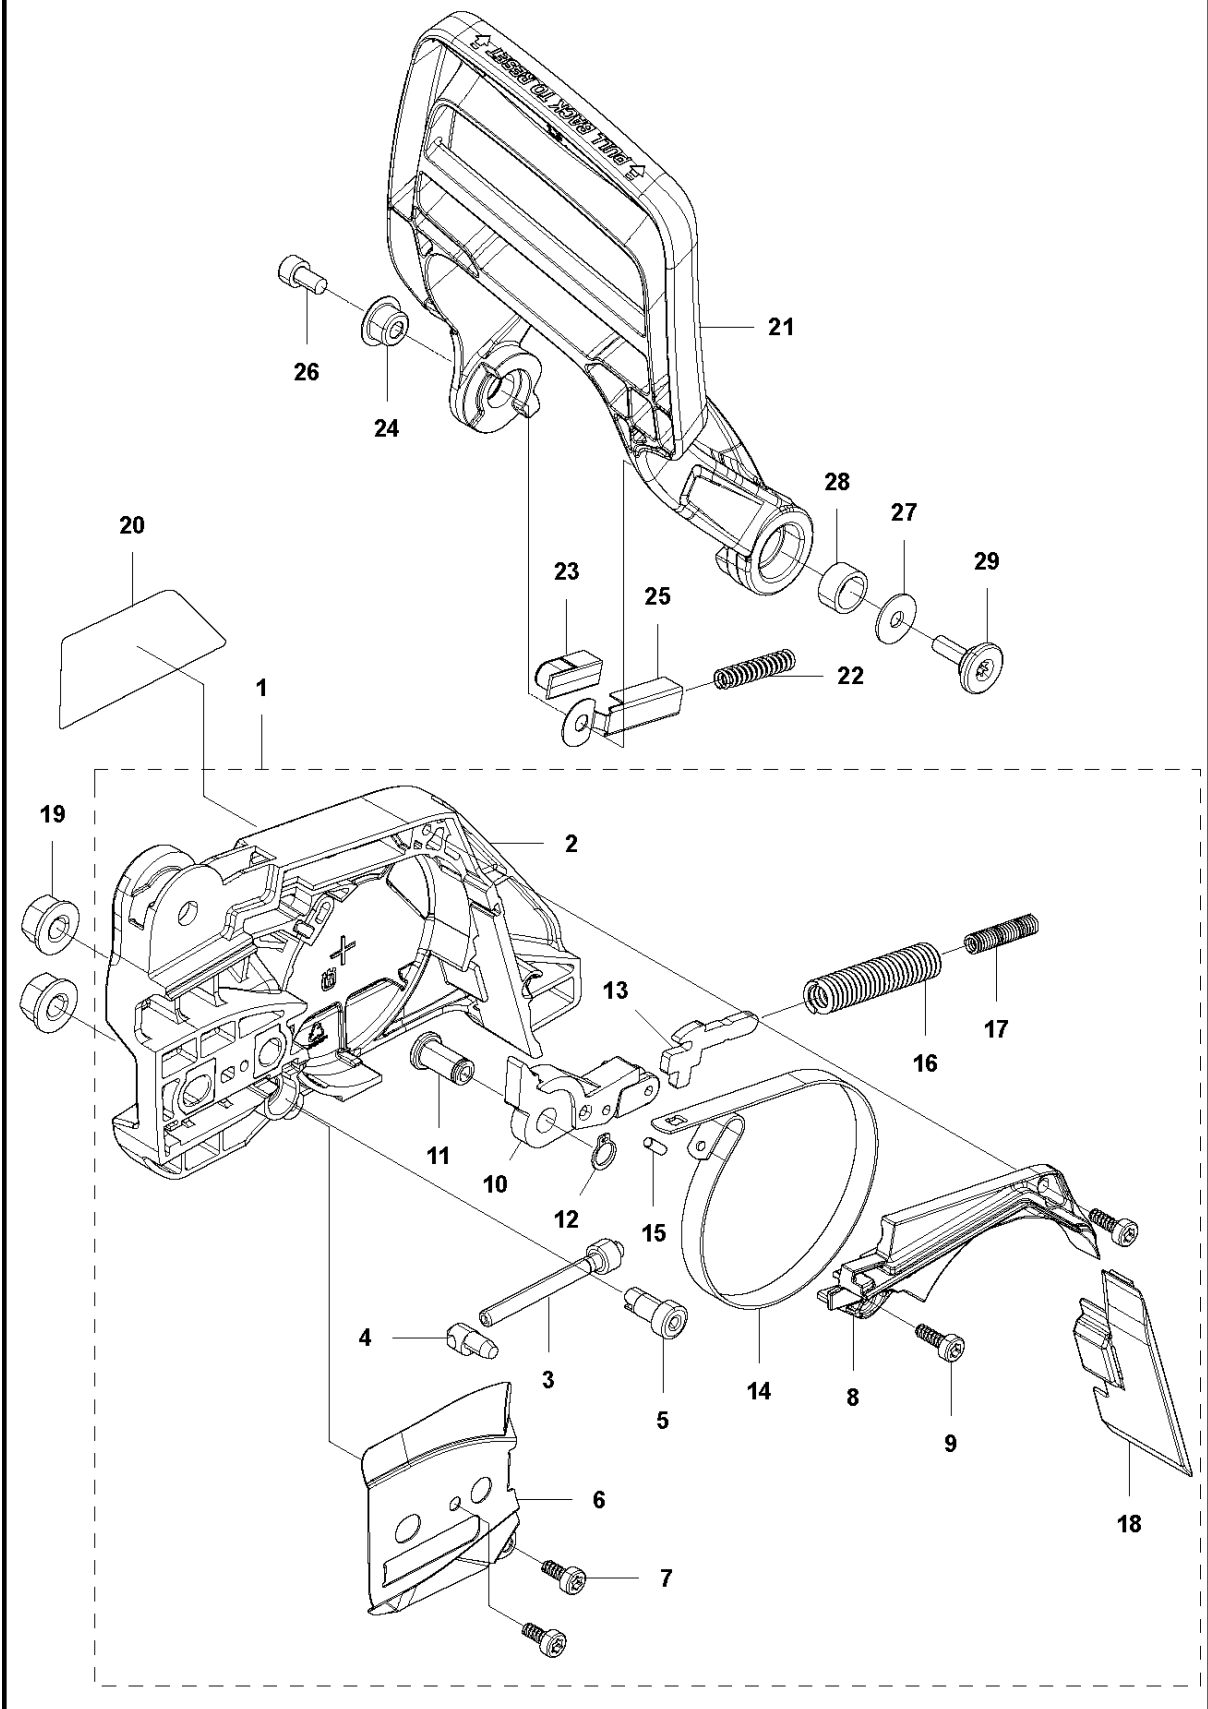

SPARE PARTS LIST

CHAIN SAWS

543 XP

A 543XP, 543XPG
CHAIN BRAKE & CLUTCH COVER

CHAIN BRAKE & CLUTCH COVER

543 XP

Ref	Part No	Description	Remark	QTY	KIT
1	577 43 38-01	CLUTCH COVER ASSY		1	
2	577 43 39-01	CLUTCH COVER		1	1
3	513 63 77-01	SCREW		1	1
4	513 70 14-01	NUT		1	1
5	513 63 79-01	GEAR		1	1
6	576 98 39-01	PLATE		1	1
7	576 98 41-01	SCREW	T4x10-T27	2	1
8	576 98 38-01	COVER LID		1	1
9	576 98 40-01	SCREW	T4x12-T27	2	1
10	576 98 35-01	BRAKE LEVER		1	1
11	577 00 82-01	PEN		1	1
12	579 19 02-01	RING		1	1
13	516 82 56-01	ARM		1	1
14	580 49 08-01	BRAKE BAND		1	1
15	521 07 54-01	ROLLER		1	1
16	516 82 66-01	BRAKE SPRING		1	1
17	513 96 59-01	SPRING		1	1
18	576 98 42-01	WEAR PROTECTION		1	1
19	575 96 08-01	NUT	M8xP1.25	2	
20	577 43 64-01	DECAL		1	
21	581 64 73-02	HAND GUARD		1	
22	576 98 45-01	SPRING		1	
23	576 98 46-01	CATCH		1	
24	576 98 49-01	SPACER		1	
25	576 98 50-01	WEAR PROTECTION		1	
26	529 26 81-01	BOLT	M5x9-T27	1	
27	513 24 94-01	WASHER		1	
28	576 98 52-01	SPACER		1	
29	526 83 45-01	SCREW		1	

B 543XP, 543XPG
CLUTCH & OIL PUMP

CLUTCH & OIL PUMP

543 XP

Ref	Part No	Description	Remark	QTY KIT	
1	521 57 99-02	OIL PIPE		1	
2	521 58 00-01	FILTER		1	1
3	513 61 88-02	PIPE		1	
4	576 98 53-01	BAR MOUNT PLATE		1	
5	576 98 54-01	SCREW	M4x10-T27	1	
8	585 00 60-01	CLUTCH ASSY		1	
9	514 19 74-01	SHOE		3	8
10	585 00 61-01	CLUTCH SPRING		1	8
11	521 57 94-01	BOSS		1	8
12	513 62 57-01	PLATE		1	
13	513 95 61-01	DRUM	325P	1	
14	514 23 94-01	RIM		1	
15	513 70 12-01	BEARING		1	
16	521 58 65-01	OIL PUMP	325P	1	
17	511 19 45-01	WORM		1	16
18	506 74 57-01	BOLT	M4x16-T27	2	
19	576 98 31-01	PUMP COVER		1	
20	521 51 57-01	BOLT	M4x12-T27	2	

D 543XP, 543XPG
CYLINDER PISTON

CYLINDER PISTON

543 XP

Ref	Part No	Description	Remark	QTY KIT
1	576 97 70-01	GASKET		1
2	510 90 46-01	BOLT	M5x20-T27/P	4
3	512 48 49-01	PIN		1
5	581 75 59-01	PISTON		1
6	579 02 97-01	PISTON RING		2
7	516 28 30-01	RING		2
8	577 40 50-01	CYLINDER ASSY		1