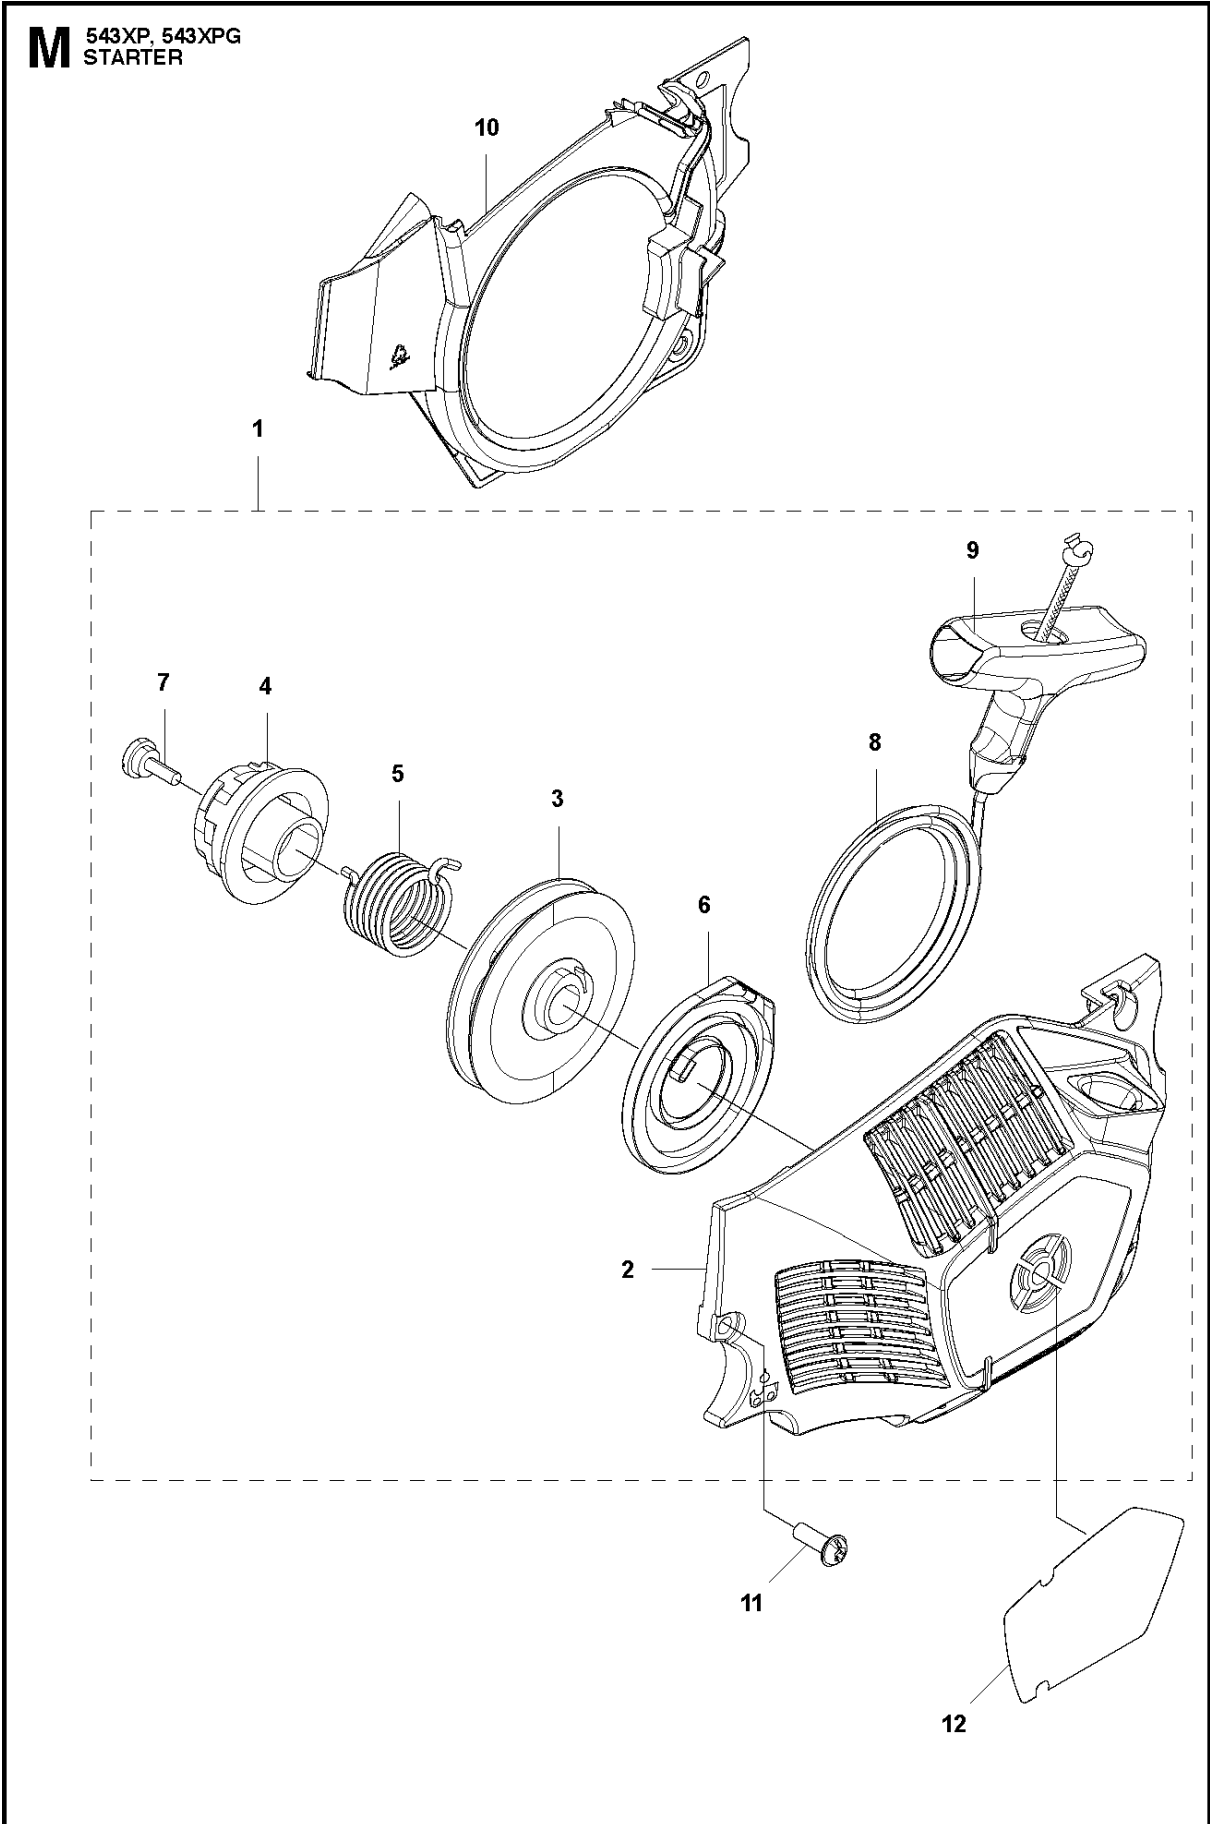

M 543XP, 543XPG
STARTER

STARTER

543 XP

Ref	Part No	Description	Remark	QTY	KIT
1	577 43 41-01	STARTER ASSY	s/n up to – 20171915387	1	
1	586 69 31-02	STARTER ASSY	s/n from 20172200001	1	
2	577 43 44-01	CASE	s/n up to – 20171915387	1	1
2	586 69 32-02	STARTER HOUSING	s/n from 20172200001	1	1
3	527 75 60-01	REEL	s/n up to – 20171915387	1	1
3	586 69 35-01	REEL	s/n from 20172200001	1	1
4	576 98 56-01	STARTER PULLEY		1	1
5	527 75 62-01	SPRING		1	1
6	576 38 33-01	SPRING CASSETTE ASSY		1	1
7	515 36 71-01	SCREW		1	1
8	527 75 61-01	ROPE		1	1
9	537 23 25-01	STARTER HANDLE		1	1
10	576 98 59-01	AIR BAFFLE	s/n up to – 20171915387	1	
10	586 68 90-01	AIR CONDUCTOR	s/n from 20172200001	1	
11	579 19 13-01	SCREW	M5x14-T27	3	
12	577 43 65-01	DECAL	543XP	1