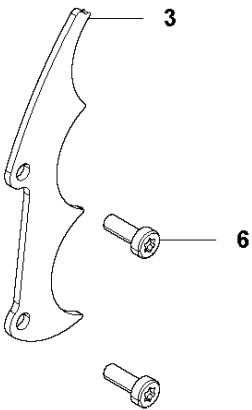

P 543XP, 543XPG
ACCESSORIES

ACCESSORIES

543 XP

Ref	Part No	Description	Remark	QTY KIT
1	521 53 29-01	WRENCH		1
2	580 65 98-01	WINTER COVER		1
3	585 69 70-01	SPIKE		1
4	513 63 56-01	DRIVER		1
5	584 40 91-01	HEX KEY	T27	1
6	521 51 62-01	BOLT		2