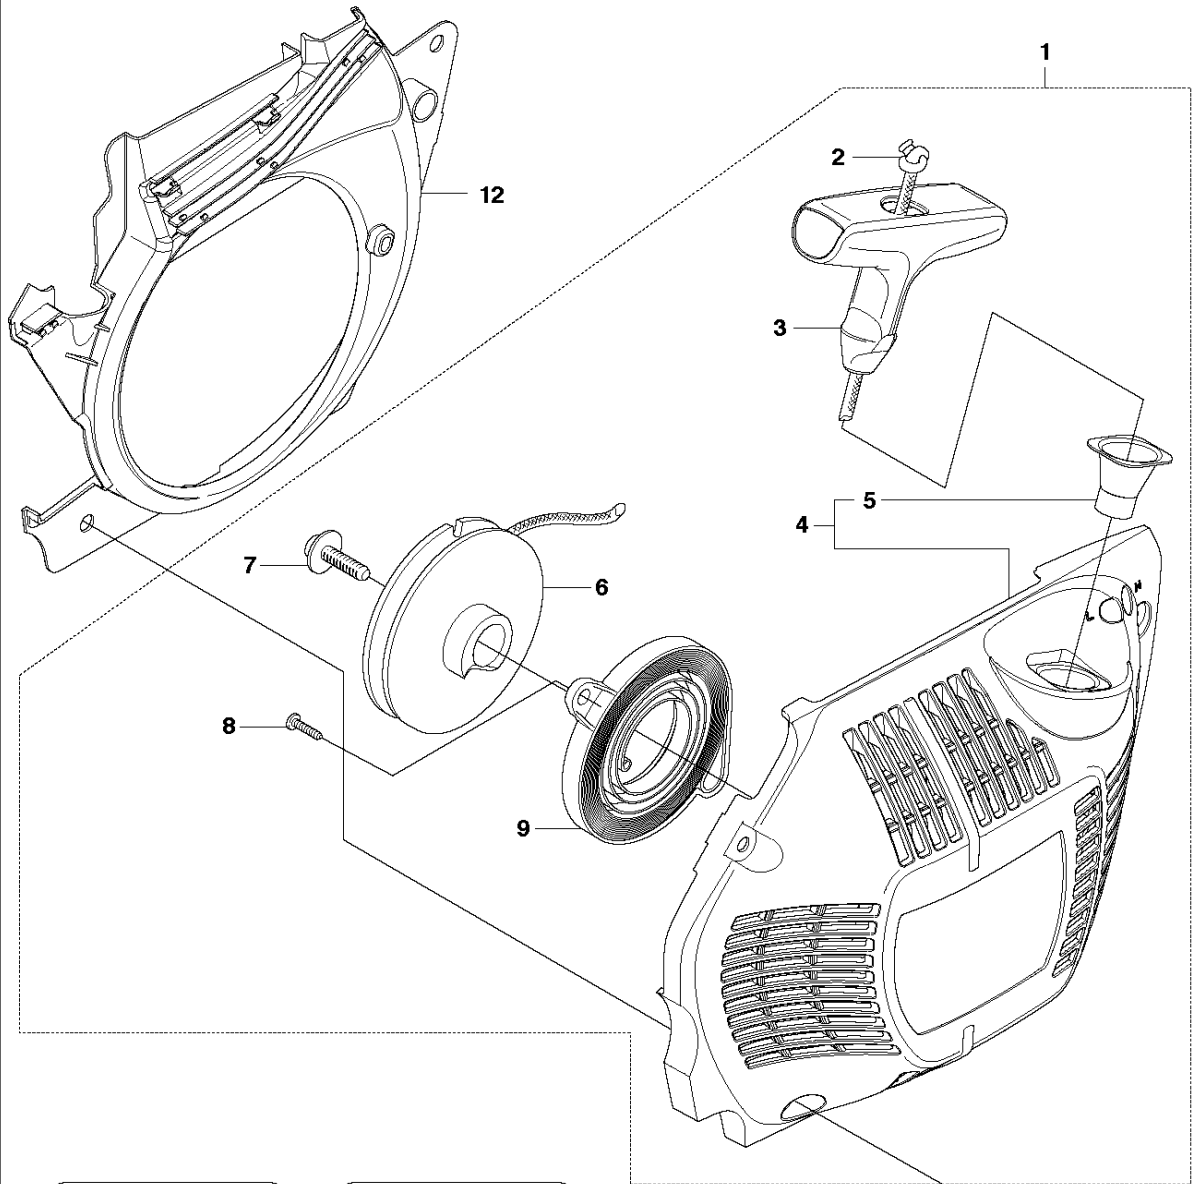

D 460
STARTER

11

13

10

Ref	Part No	Description	Remark	QTY	KIT
1	537 28 42-01	STARTER ASSY		1	
2	505 30 51-25	STARTER CORD		1	1
3	537 23 25-01	STARTER HANDLE		1	1
4	537 28 41-02	STARTER HOUSING		1	1
5	537 28 32-01	SLEEVE		1	1, 4
6	537 09 25-02	STARTER PULLEY		1	1
7	503 21 77-16	SCREW IHSCT		1	1
8	503 21 28-10	SCREW CCRPANT		2	1
9	537 24 17-01	SPRING CASSETTE ASSY		1	1
10	503 21 73-21	SCREW		4	
12	537 26 09-01	AIR CONDUCTOR		1	
13	537 32 33-08	DECAL		1