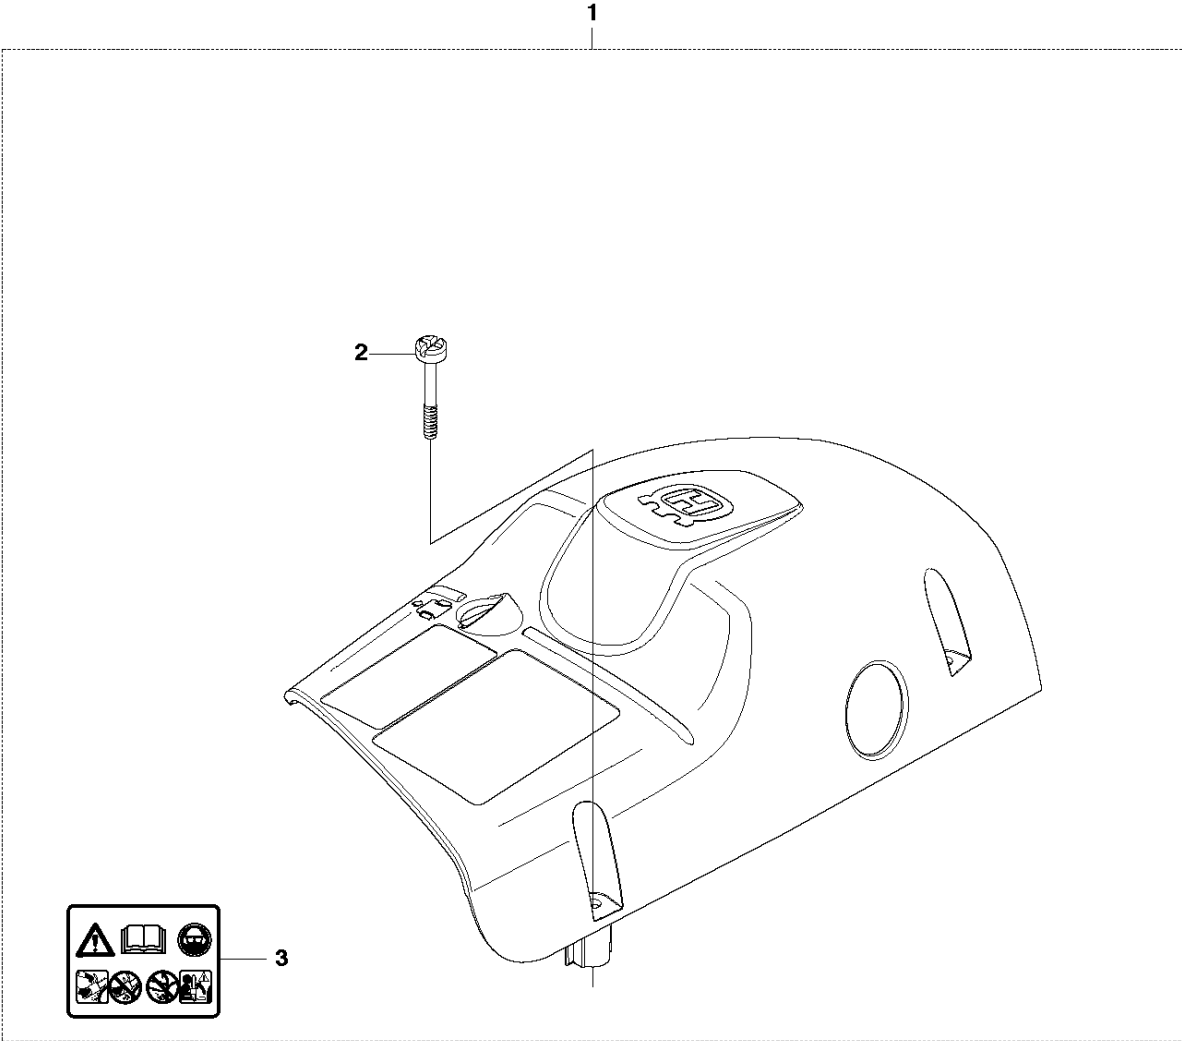

C 460
COVER

Ref	Part No	Description	Remark	QTY	KIT
1	537 30 89-01	CYLINDER COVER		1	
2	503 20 34-76	SCREW		3	1
3	503 98 74-01	LABEL		1	1