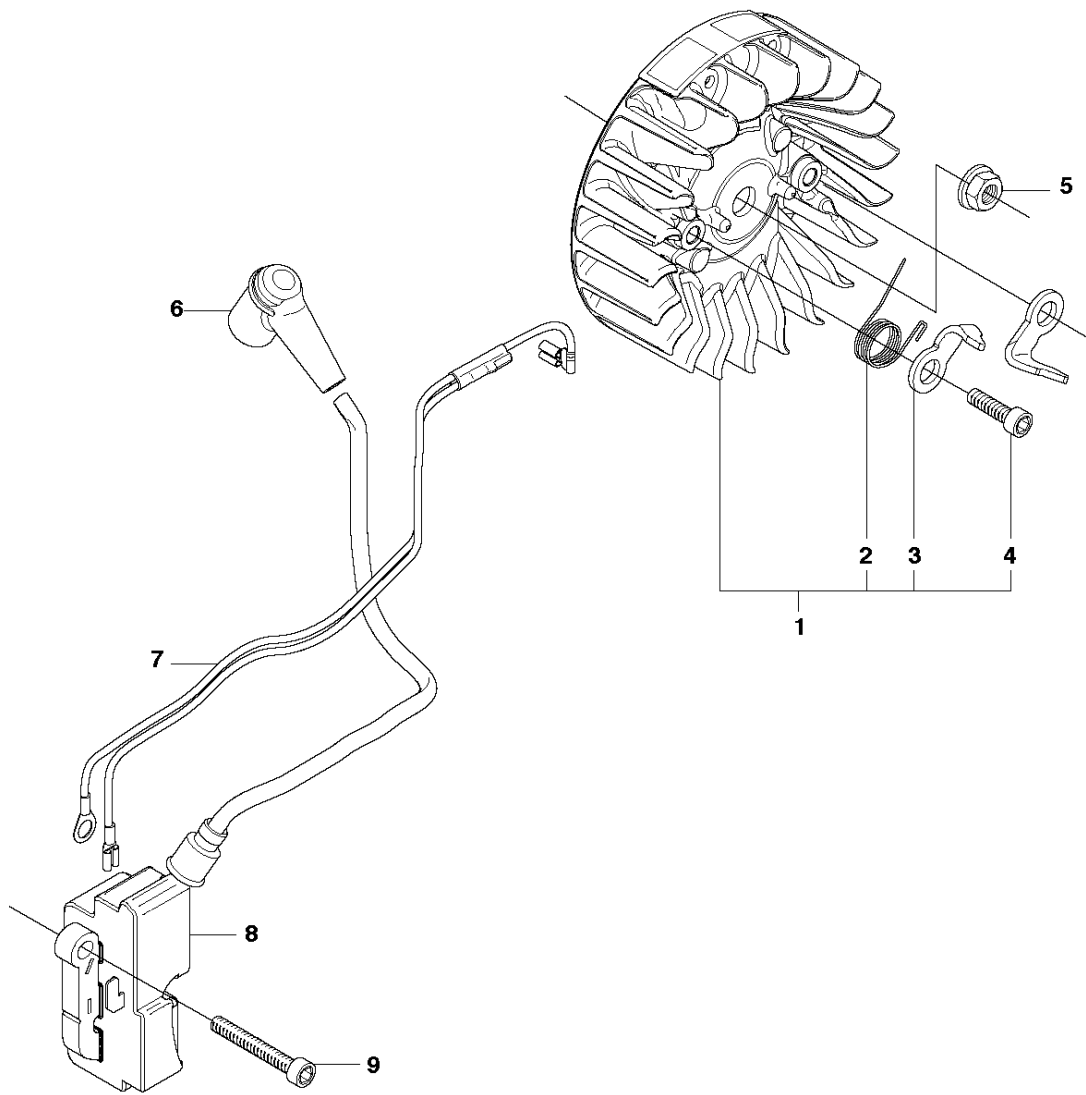

E 460
ELECTRICAL

Ref	Part No	Description	Remark	QTY	KIT
1	537 29 27-01	FLYWHEEL ASSY		1	
2	529 27 11-01	SPRING		2	1
3	537 24 56-01	STARTER PAWL		2	1
4	501 81 99-03	SCREW		2	1
5	503 22 04-01	NUT		1	
6	501 48 54-02	SPARK PLUG CAP		1	
7	537 27 27-01	WIRING ASSY		1	
8	544 04 70-01	IGNITION MODULE		1	
9	503 21 55-25	SCREW IHSCT		2