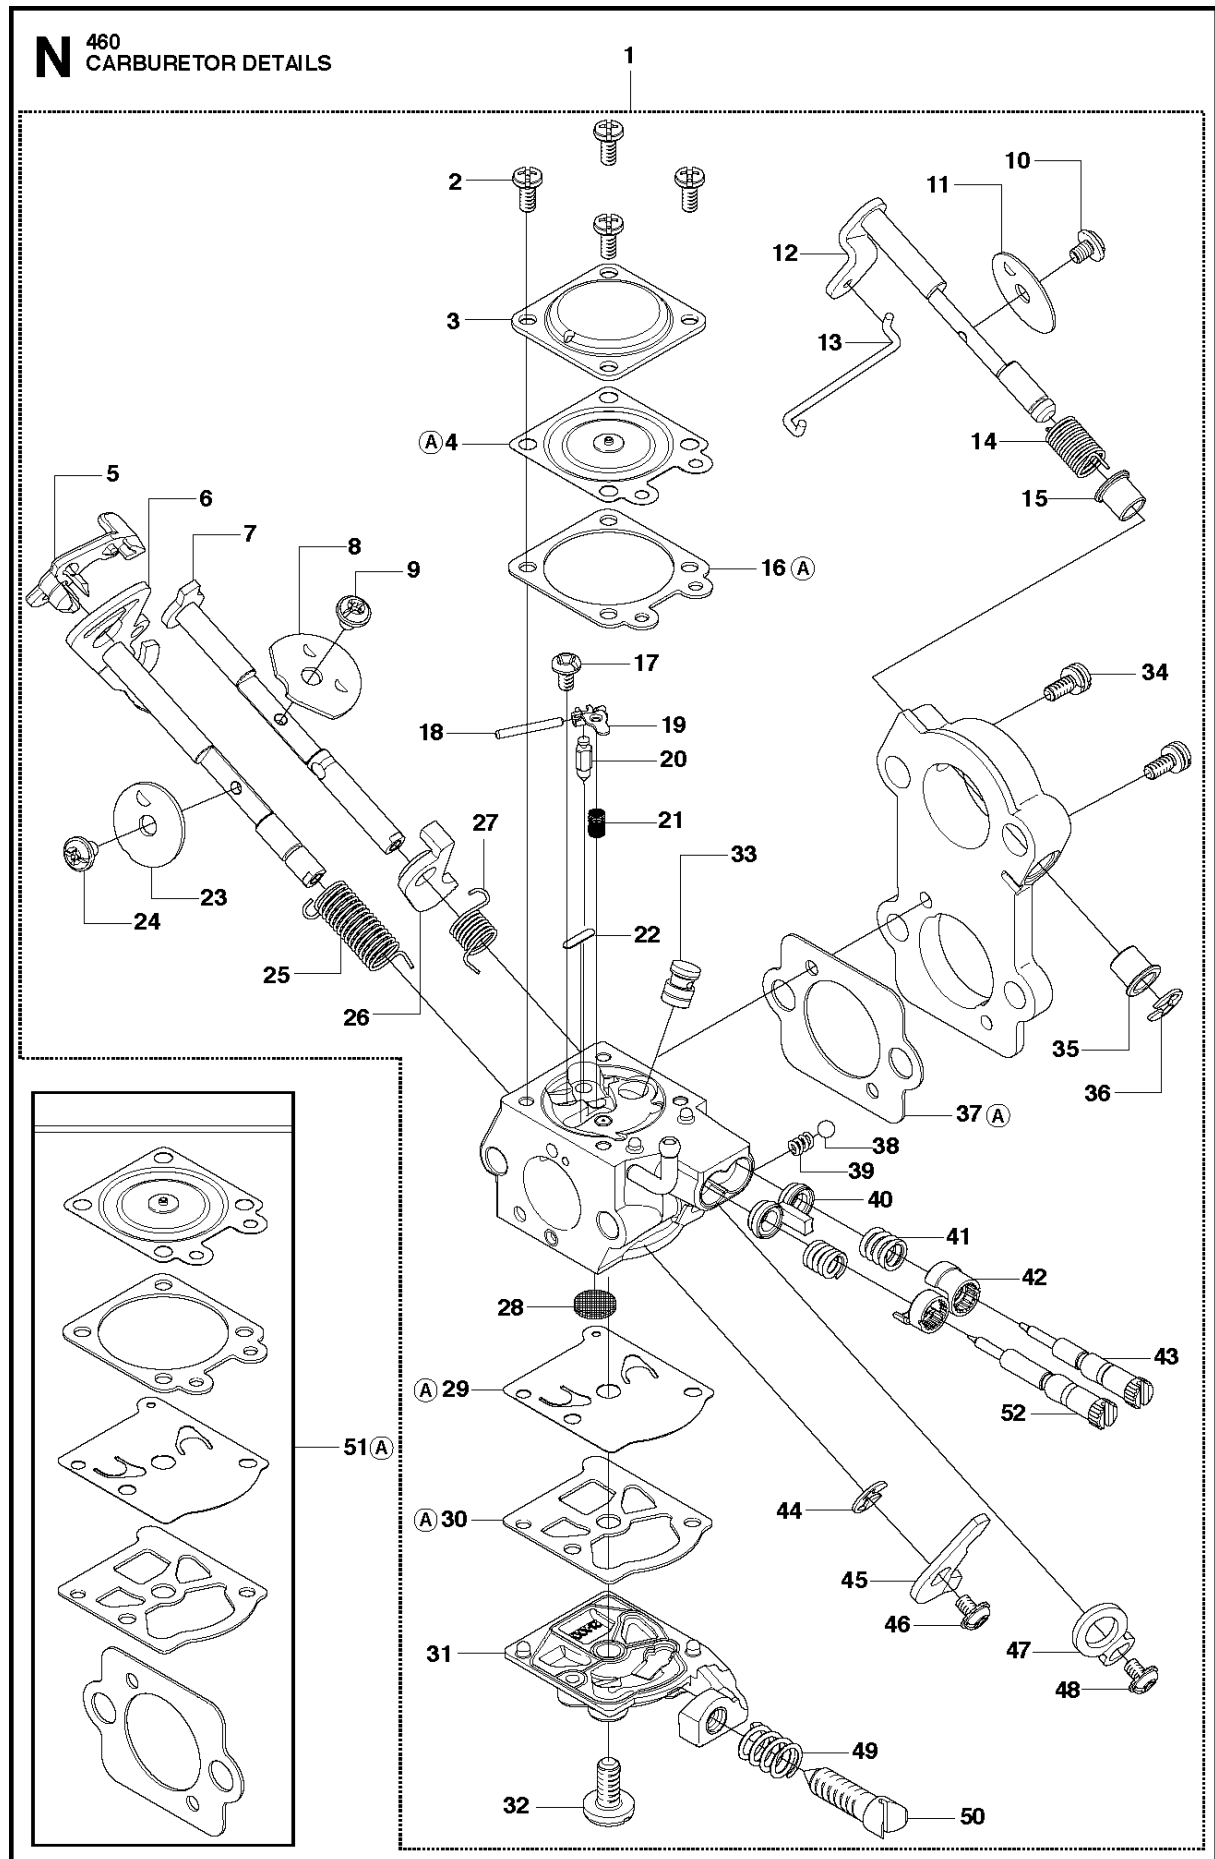

Ref	Part No	Description	Remark	QTY	KIT
1	544 88 30-01	CARBURETTOR	WALBRO, WTEA-1	1	
2	503 58 46-01	SCREW		4	1
3	505 31 67-54	LOCK STYRMEMBRAN		1	1
4	502 84 70-01	DIAPHRAGM		1	1, 51
5	537 30 62-01	LEVER		1	1
6	537 40 74-01	SHAFT ASSY		1	1
7	537 40 75-01	SHAFT ASSY		1	1
8	537 40 77-01	VALVE		1	1
9	537 00 34-01	SCREW		1	1
10	537 00 34-01	SCREW		1	1
11	537 40 68-01	VALVE		1	1
12	537 40 69-01	SHAFT ASSY		1	1
13	537 40 72-01	ROD		1	1
14	537 40 70-01	SPRING THROTT.RETURN		1	1
15	537 40 67-01	BUSHING		1	1
16	504 35 09-06	GASKET		1	1, 51
17	502 84 71-01	SCREW		1	1
18	505 52 01-25	PIN		1	1
19	502 84 74-01	LEVER		1	1
20	503 56 34-01	NEEDLE VALVE		1	1
21	503 91 47-01	SPRING		1	1
22	502 84 69-01	PLUG		1	1
23	502 84 66-01	VALVE		1	1
24	544 11 15-01	SCREW		1	1
25	537 40 84-01	SPRING THROTT.RETURN		1	1
26	537 40 92-01	LEVER		1	1
27	537 40 86-01	SPRING CHOKE RETURN		1	1
28	501 66 61-01	SCREEN		1	1
29	502 21 36-01	DIAPHRAGM PUMP		1	1, 51
30	504 13 09-06	GASKET		1	1, 51
31	537 40 73-01	COVER		1	1
32	501 46 69-01	SCREW		1	1
33	502 84 68-01	NOZZLE ASSY		1	1
34	537 40 83-01	SCREW		2	1
35	537 40 66-01	BUSHING		1	1
36	505 31 67-36	RING		1	1
37	537 40 81-01	GASKET		1	1, 51
38	501 46 85-01	BALL		1	1
39	501 46 84-01	SPRING		1	1
40	544 97 14-01	RETAINER		1	1
41	544 97 10-01	SPRING		2	1
42	544 97 08-01	LIMITER CAP		2	1
43	502 84 72-01	NEEDLE	High Speed	1	1
44	505 31 67-36	RING		1	1
45	537 40 71-01	LEVER		1	1
46	501 46 87-01	SCREW		1	1
47	537 40 76-01	LEVER		1	1
48	501 46 87-01	SCREW		1	1
49	503 56 42-01	SPRING		1	1
50	537 40 82-01	SCREW		1	1
51	505 27 84-01	KIT	A = Set of Gaskets	1	
52	502 84 73-01	NEEDLE	Low Speed	1	1