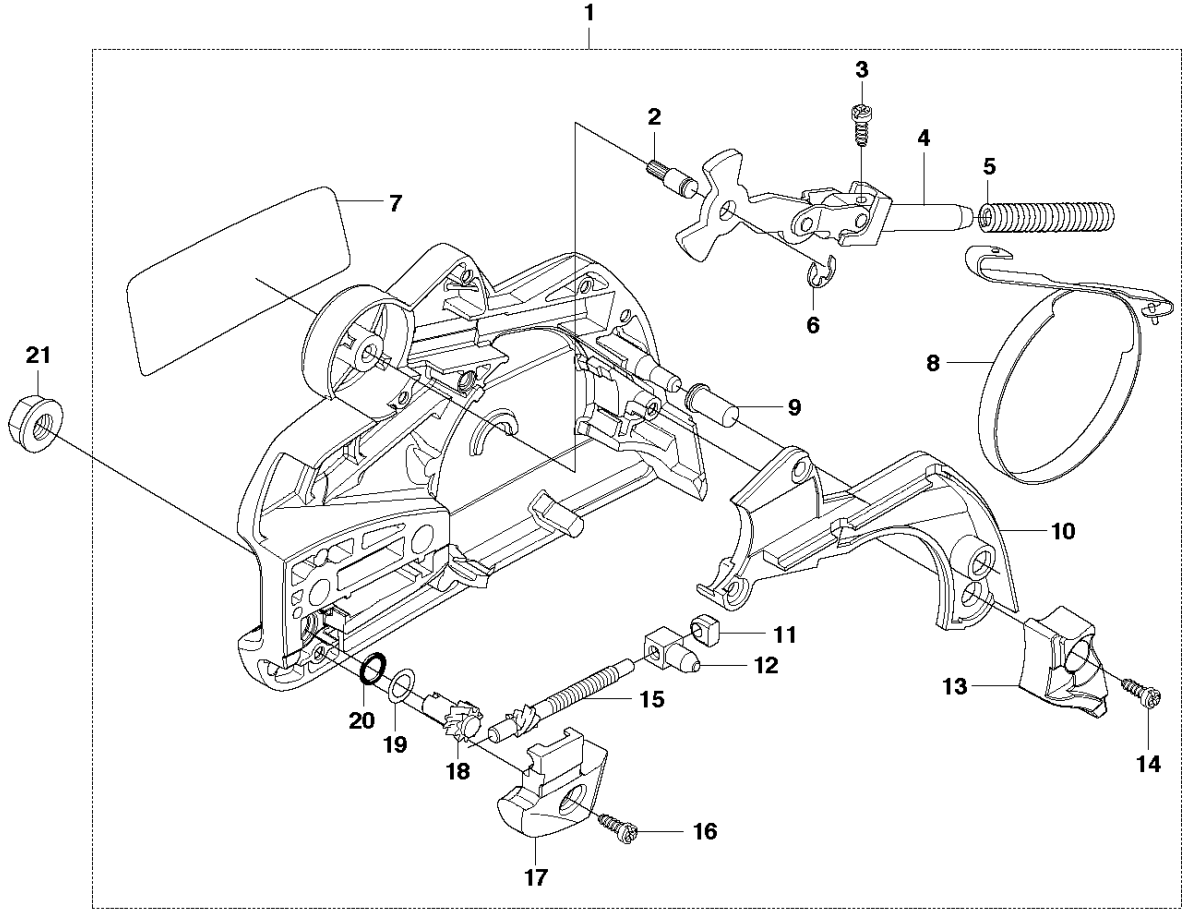

# SPARE PARTS LIST

CHAIN SAWS

461

**A** 460  
CLUTCH COVER

Ref	Part No	Description	Remark	QTY	KIT
1	537 28 63-01	CLUTCH COVER ASSY		1	
2	503 89 29-01	PIN		1	1
3	503 21 70-10	SCREW CCRPANT		1	1
4	503 89 08-02	KNEE JOINT ASSY		1	1
5	503 46 59-01	BRAKE SPRING		1	1
6	735 31 08-20	E-CLIP		1	1
7	537 29 86-01	LABEL		1	1
8	537 04 30-01	BRAKE BAND ASSY		1	1
9	503 85 52-01	GUIDE BUSHING		1	1
10	537 10 80-02	HUB CAP		1	1
11	537 01 74-01	BEARING SLEEVE		1	1
12	537 28 66-01	PAWL		1	1
13	537 08 90-01	WEAR PROTECTION		1	1
14	503 21 70-10	SCREW CCRPANT		4	1
15	537 28 65-01	WORM SCREW		1	1
16	503 21 70-10	SCREW CCRPANT		1	1
17	537 28 64-01	COVER		1	1
18	537 07 94-02	WORM WHEEL		1	1
19	503 23 00-63	WASHER		1	1
20	740 48 07-02	O-RING		1	1
21	503 22 00-01	HEXAGON NUT		2	

**B** 460  
CLUTCH & OIL PUMP

Ref	Part No	Description	Remark	QTY	KIT
1	537 11 05-03	CLUTCH ASSY		1	
2	537 35 91-01	CLUTCH SPRING		2	1
3	537 29 17-02	CLUTCH DRUM ASSY	".325"x7 SPUR"	1	
3	537 29 16-04	CLUTCH DRUM ASSY	"3/8"x7 SPUR"	1	
4	503 25 52-01	NEEDLE BEARING		1	3
5	537 25 26-01	PUMP PINION		1	
6	544 18 01-04	OIL PUMP ASSY		1	
7	503 89 16-01	SPRING		1	6
8	503 23 00-60	WASHER		1	6
9	537 06 93-02	PUMP PISTON		1	6
10	503 89 15-01	SPRING		1	6
11	721 11 64-30	GROOVED PIN		1	6
12	537 02 71-01	ADJUSTER		1	6
13	503 21 74-16	SCREW IHSCT		1	
14	537 26 15-01	OIL PRESSURE HOSE		1	
15	585 51 40-01	OIL HOSE		1	
16	510 04 43-01	OIL SCREEN		1	