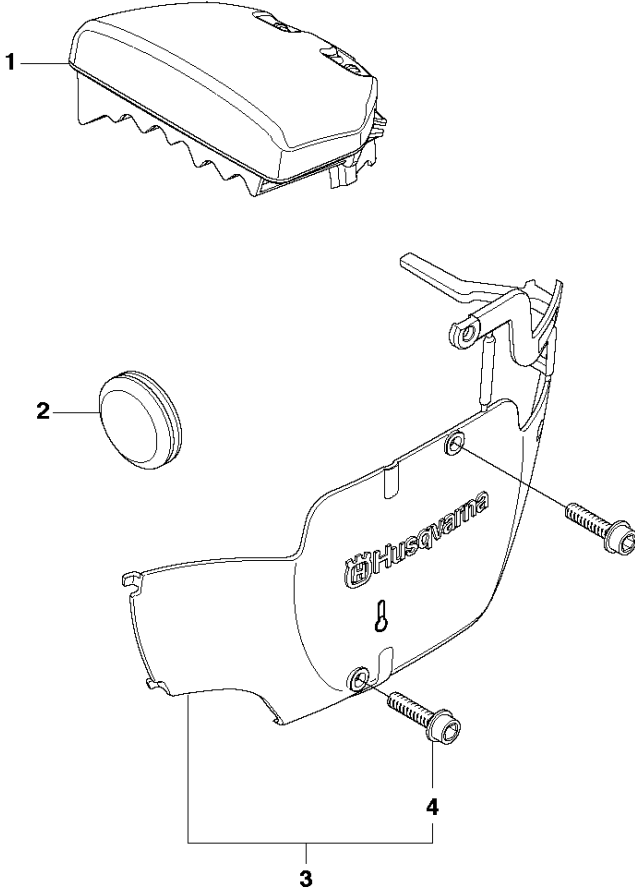

Q 460
WINTER KIT

Ref	Part No	Description	Remark	QTY KIT
1	537 25 57-01	AIR FILTER ASSY	μ80	1
2	503 40 59-01	WINTER PLUG		1
3	537 35 60-01	WINTER KIT		1
4	503 21 70-16	SCREW CCRPANT		2 3