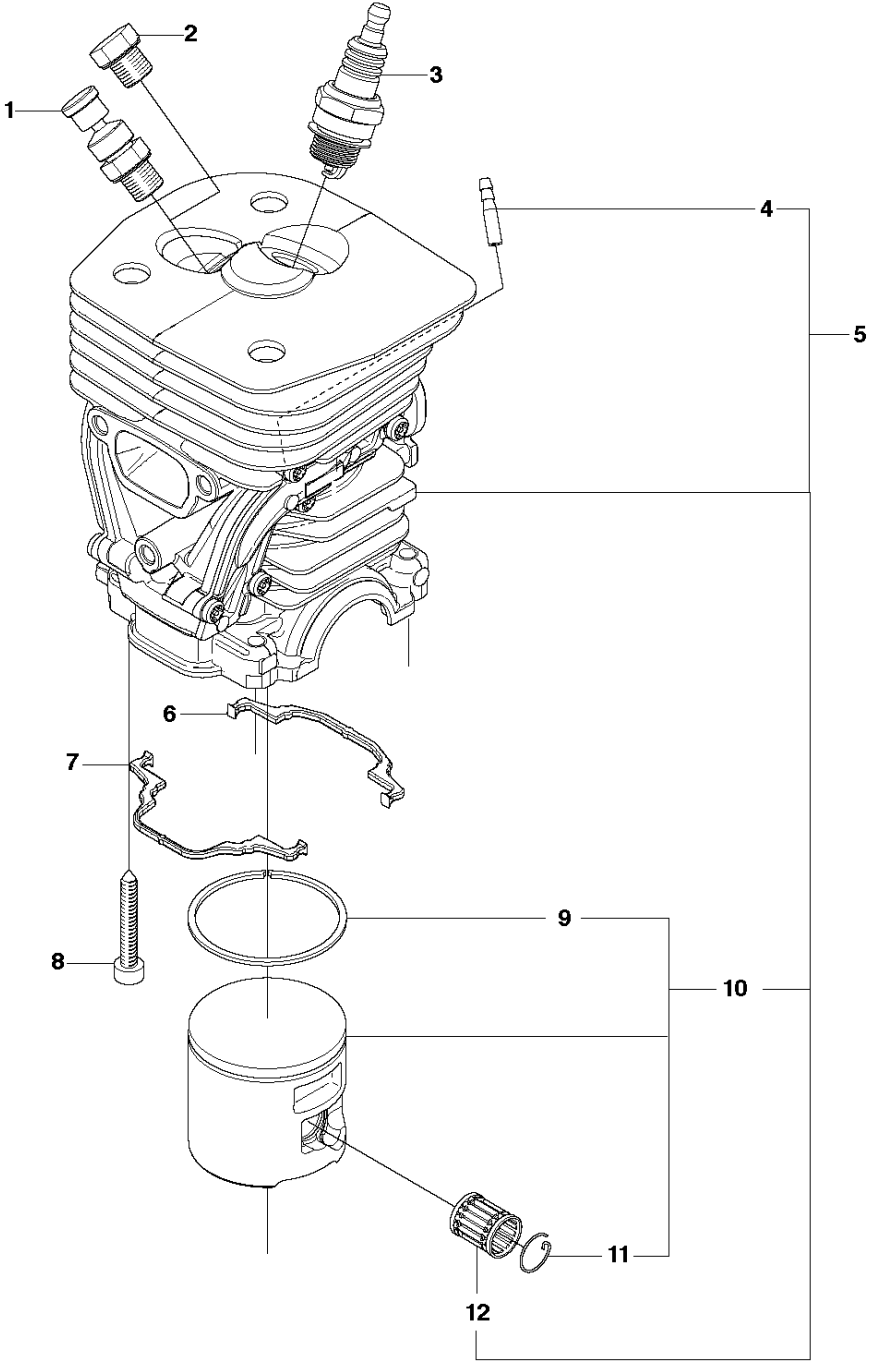

H 460
CYLINDER PISTON

Ref	Part No	Description	Remark	QTY	KIT
1	585 23 63-01	DECOMPRESSION VALVE		1	
2	503 55 22-01	PLUG		1	
3	577 48 40-01	SPARK PLUG	HQT-1	1	
4	503 42 43-01	IMPULSE NIPPLE		4	5
5	537 32 05-01	CYLINDER KIT		1	
6	537 24 58-01	GASKET		1	
7	537 24 57-01	GASKET		1	
8	503 20 05-27	SCREW IHSCM		4	
9	537 40 15-01	PISTON RING		2	10, 5
10	537 40 13-02	PISTON ASSY		1	5
11	737 43 12-00	SNAP RING		2	10, 5
12	501 86 18-01	NEEDLE BEARING		1	5