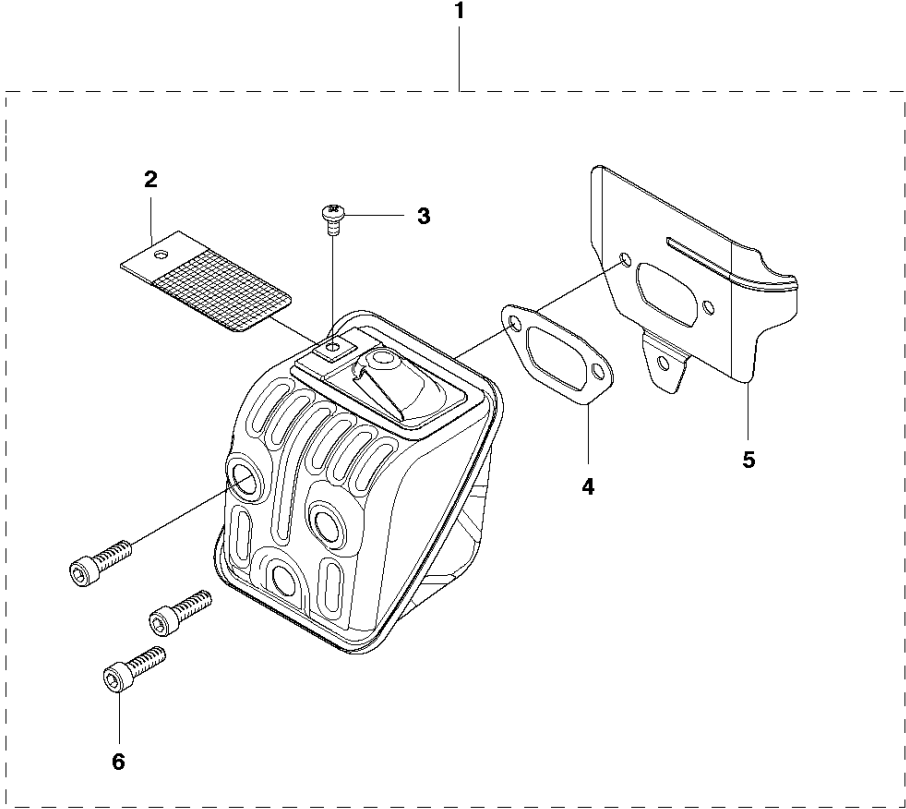

F 460
MUFFLER

MUFFLER

Ref	Part No	Description	Remark	QTY	KIT
1	575 74 30-02	MUFFLER KIT		1	
2	544 11 68-02	SPARK ARRESTER SCREEN		1	1
3	724 12 87-59	SCREW CRPANM		1	
4	537 28 77-01	GASKET		1	
5	577 22 33-01	HEAT DEFLECTOR		1	
6	725 53 70-55	SCREW IHSCM		3	1