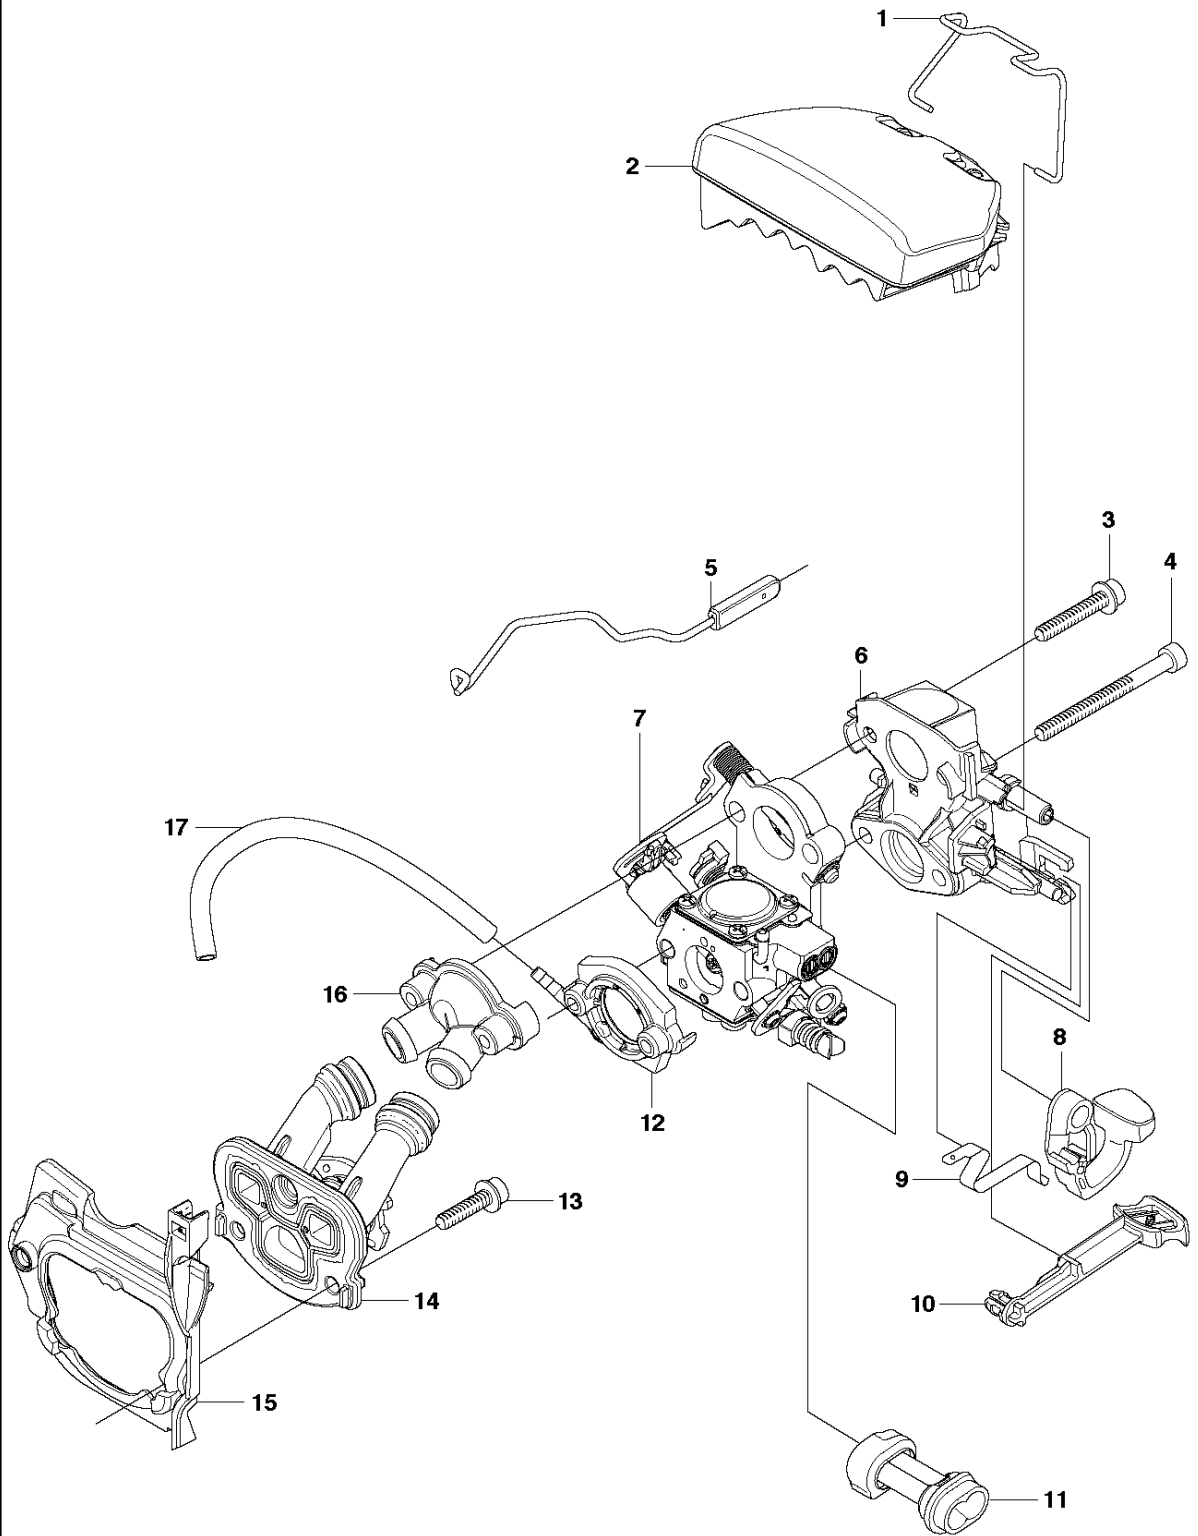

G 460
CARBURETOR & AIR FILTER

Ref	Part No	Description	Remark	QTY KIT
1	537 30 49-01	CLAMP		1
2	537 25 57-01	AIR FILTER ASSY	μ80	1
2	537 25 57-02	AIR FILTER ASSY	μ44	1
2	537 25 57-03	AIR FILTER ASSY	FELT	1
3	503 21 55-25	SCREW IH SCT		2
4	503 21 74-50	SCREW IH SCT		2
5	537 26 08-02	THROTTLE CABLE ASSY		1
6	537 32 30-01	INLET ELBOW		1
7	544 88 30-01	CARBURETTOR	Walbro WTEA-1	1
8	537 25 55-01	STOP SWITCH		1
9	503 86 97-02	SPRING		1
10	537 25 56-01	CHOKE CONTROL		1
11	544 07 14-01	GUIDE SLEEVE		1
12	537 24 15-01	FLANGE		1
13	503 20 02-16	SCREW IH SCFM		3
14	537 32 10-02	PIPE ASSY		1
15	537 37 14-01	INSULATION WALL		1
16	537 24 14-01	FLANGE		1
17	503 40 06-10	IMPULSE HOSE		1