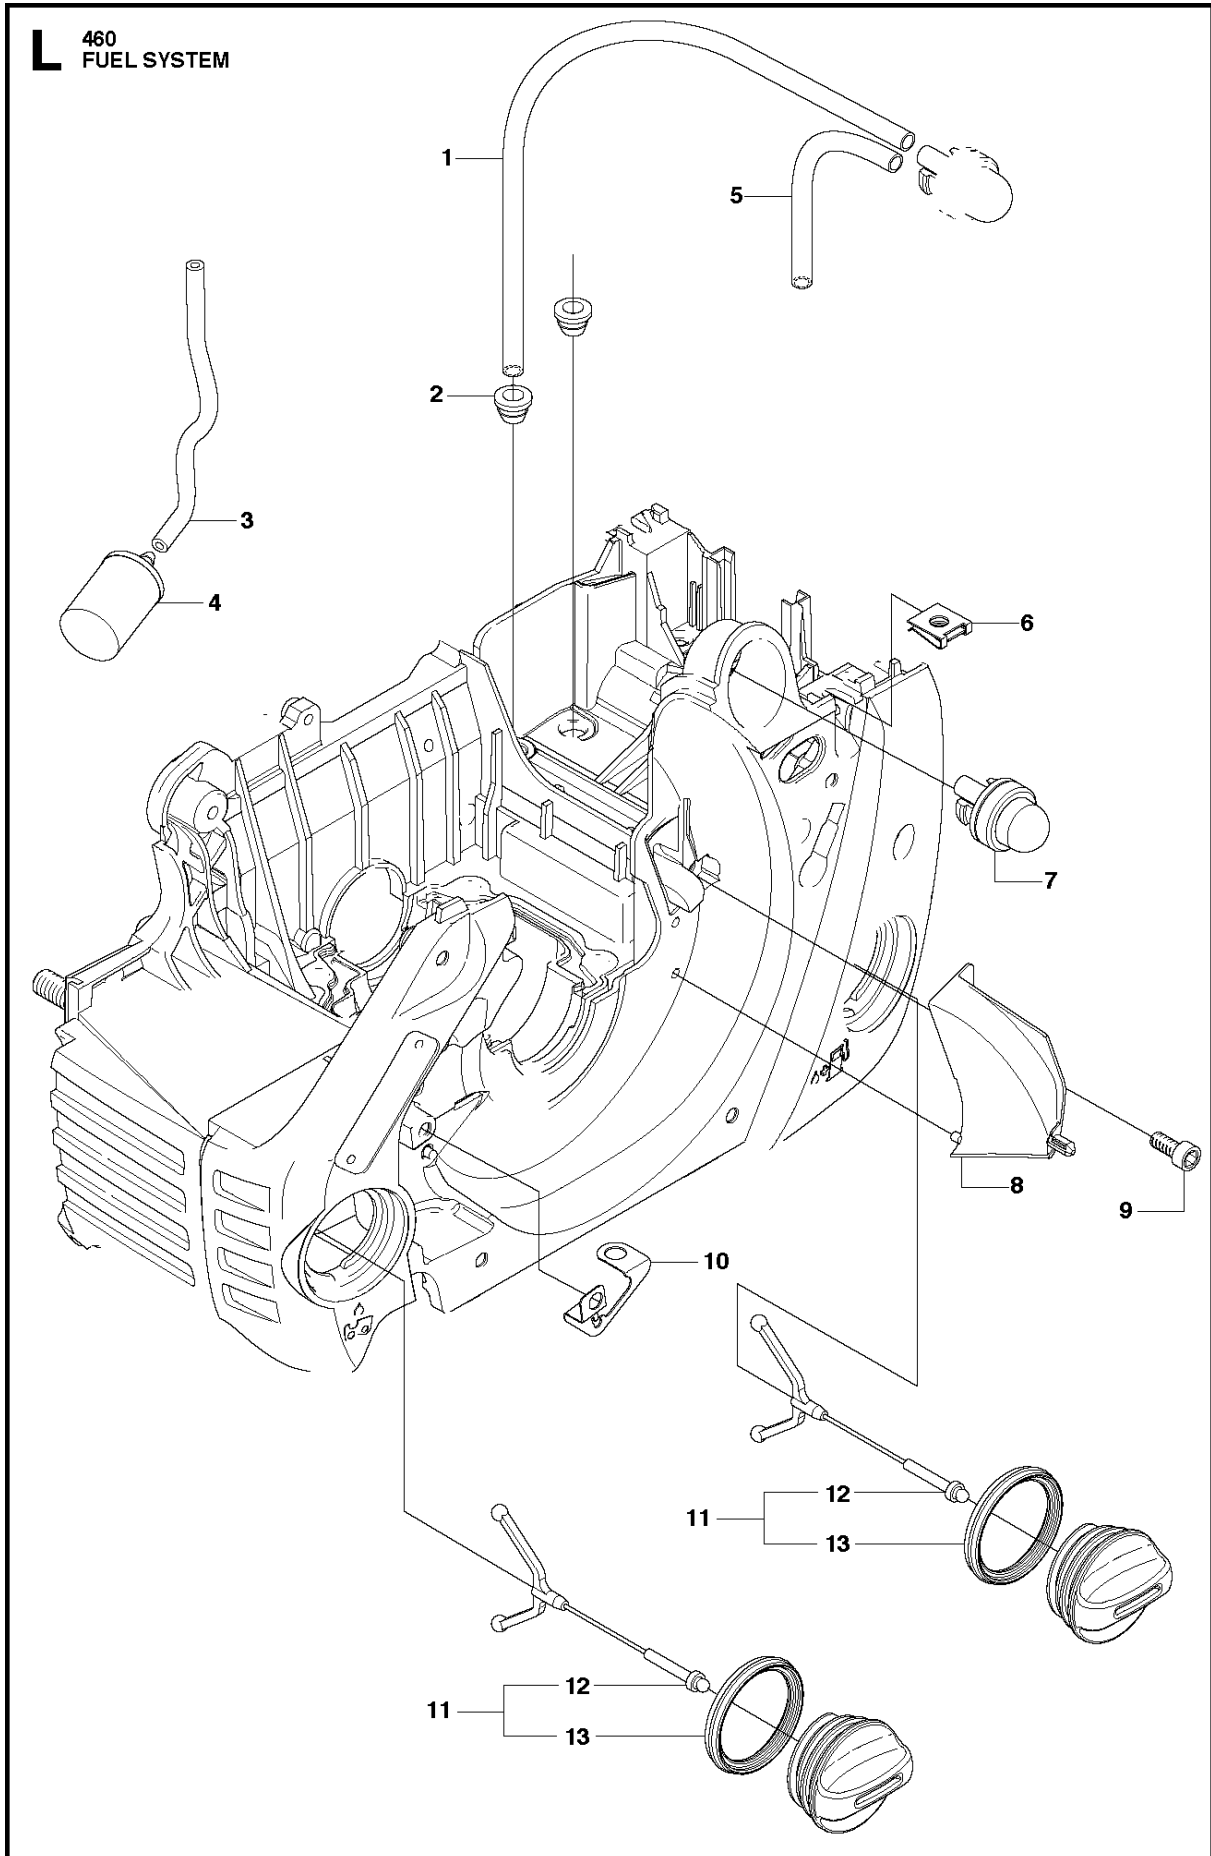

**B** 460  
CLUTCH & OIL PUMP

Ref	Part No	Description	Remark	QTY	KIT
1	537 11 05-03	CLUTCH ASSY		1	
2	537 35 91-01	CLUTCH SPRING		2	1
3	537 29 17-02	CLUTCH DRUM ASSY	".325"x7 SPUR"	1	
3	537 29 16-04	CLUTCH DRUM ASSY	"3/8"x7 SPUR"	1	
4	503 25 52-01	NEEDLE BEARING		1	3
5	537 25 26-01	PUMP PINION		1	
6	544 18 01-04	OIL PUMP ASSY		1	
7	503 89 16-01	SPRING		1	6
8	503 23 00-60	WASHER		1	6
9	537 06 93-02	PUMP PISTON		1	6
10	503 89 15-01	SPRING		1	6
11	721 11 64-30	GROOVED PIN		1	6
12	537 02 71-01	ADJUSTER		1	6
13	503 21 74-16	SCREW IHSCT		1	
14	537 26 15-01	OIL PRESSURE HOSE		1	
15	585 51 40-01	OIL HOSE		1	
16	510 04 43-01	OIL SCREEN		1	

**H** 460  
CYLINDER PISTON

Ref	Part No	Description	Remark	QTY	KIT
1	585 23 63-01	DECOMPRESSION VALVE		1	
2	503 55 22-01	PLUG		1	
3	577 48 40-01	SPARK PLUG	HQT-1	1	
4	503 42 43-01	IMPULSE NIPPLE		4	5
5	537 32 05-01	CYLINDER KIT		1	
6	537 24 58-01	GASKET		1	
7	537 24 57-01	GASKET		1	
8	503 20 05-27	SCREW IHSCM		4	
9	537 40 15-01	PISTON RING		2	10, 5
10	537 40 13-02	PISTON ASSY		1	5
11	737 43 12-00	SNAP RING		2	10, 5
12	501 86 18-01	NEEDLE BEARING		1	5

**J** 460  
CRANKSHAFT

Ref	Part No	Description	Remark	QTY	KIT
1	537 31 40-02	CRANKSHAFT ASSY		1	
2	503 26 19-01	SEALING		2	1
3	503 25 16-02	BALL BEARING		2	1
4	501 86 18-01	NEEDLE BEARING		1	1

Ref	Part No	Description	Remark	QTY	KIT
1	503 21 70-10	SCREW CCRPANT		1	
2	537 27 13-02	CHAIN GUIDE PLATE		1	
3	537 28 43-01	HAND GUARD		1	
4	537 29 65-01	SCREW		2	
5	503 86 93-01	SUPPORT		2	
6	537 26 04-01	BELLOWS		1	
7	537 22 78-01	BAR BOLT		2	16
8	503 89 24-01	LOCK		1	
9	503 43 65-01	POSITION SPRING		1	
10	537 40 35-01	FILTER		1	16
11	530 02 61-19	CHECK VALVE		1	16
12	503 97 38-01	SPIKE		1	
13	503 21 68-72	SCREW IHSCT		2	
14	503 91 06-71	KIT		1	
15	537 35 95-01	TANK VENT ASSY		1	16
16	510 06 59-02	CRANKCASE		1	