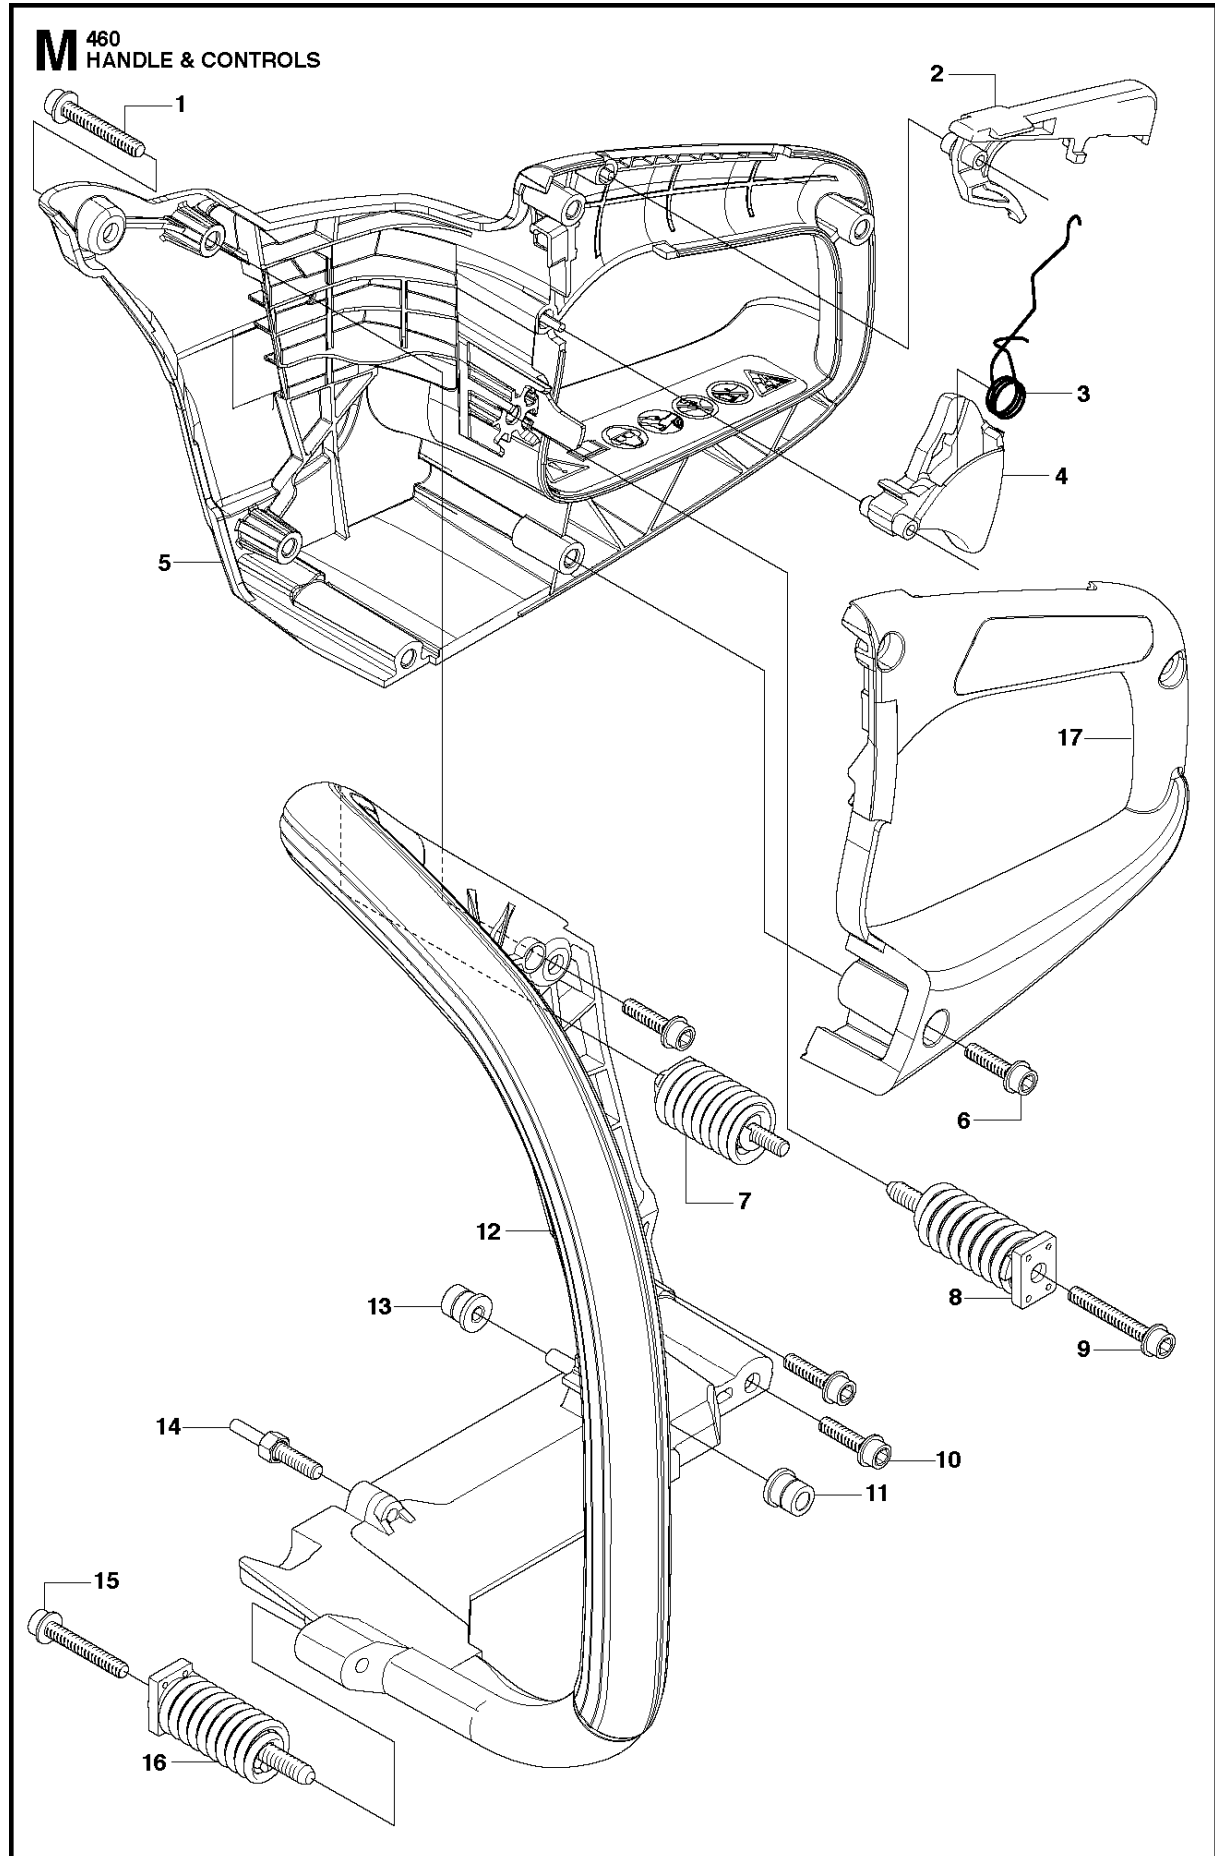

**B** 460  
CLUTCH & OIL PUMP

Ref	Part No	Description	Remark	QTY	KIT
1	537 11 05-03	CLUTCH ASSY		1	
2	537 35 91-01	CLUTCH SPRING		2	1
3	537 29 17-02	CLUTCH DRUM ASSY	".325"x7 SPUR"	1	
3	537 29 16-04	CLUTCH DRUM ASSY	"3/8"x7 SPUR"	1	
4	503 25 52-01	NEEDLE BEARING		1	3
5	537 25 26-01	PUMP PINION		1	
6	544 18 01-04	OIL PUMP ASSY		1	
7	503 89 16-01	SPRING		1	6
8	503 23 00-60	WASHER		1	6
9	537 06 93-02	PUMP PISTON		1	6
10	503 89 15-01	SPRING		1	6
11	721 11 64-30	GROOVED PIN		1	6
12	537 02 71-01	ADJUSTER		1	6
13	503 21 74-16	SCREW IHSCT		1	
14	537 26 15-01	OIL PRESSURE HOSE		1	
15	585 51 40-01	OIL HOSE		1	
16	510 04 43-01	OIL SCREEN		1	

**J** 460  
CRANKSHAFT

Ref	Part No	Description	Remark	QTY	KIT
1	537 31 40-02	CRANKSHAFT ASSY		1	
2	503 26 19-01	SEALING		2	1
3	503 25 16-02	BALL BEARING		2	1
4	501 86 18-01	NEEDLE BEARING		1	1

Ref	Part No	Description	Remark	QTY	KIT
1	503 21 70-10	SCREW CCRPANT		1	
2	537 27 13-02	CHAIN GUIDE PLATE		1	
3	537 28 43-01	HAND GUARD		1	
4	537 29 65-01	SCREW		2	
5	503 86 93-01	SUPPORT		2	
6	537 26 04-01	BELLOWS		1	
7	537 22 78-01	BAR BOLT		2	16
8	503 89 24-01	LOCK		1	
9	503 43 65-01	POSITION SPRING		1	
10	537 40 35-01	FILTER		1	16
11	530 02 61-19	CHECK VALVE		1	16
12	503 97 38-01	SPIKE		1	
13	503 21 68-72	SCREW IHSCT		2	
14	503 91 06-71	KIT		1	
15	537 35 95-01	TANK VENT ASSY		1	16
16	510 06 59-02	CRANKCASE		1	

Ref	Part No	Description	Remark	QTY	KIT
1	537 04 24-08	FUEL HOSE		1	
2	503 73 58-01	BUSHING		2	
3	581 75 62-02	FUEL HOSE		1	
4	503 44 32-01	FUEL FILTER		1	
5	537 04 24-02	FUEL HOSE		1	
6	503 22 69-02	NUT		3	
7	503 93 66-01	PURGE		1	
8	537 31 79-01	AIR NOZZLE		1	
9	503 21 74-12	SCREW IHSCT		1	
10	537 27 80-01	GROUND PLATE		1	
11	537 21 52-02	TANK CAP ASSY		2	
12	503 57 89-01	HOLDER		1	11
13	537 21 50-01	SEALING		1	11