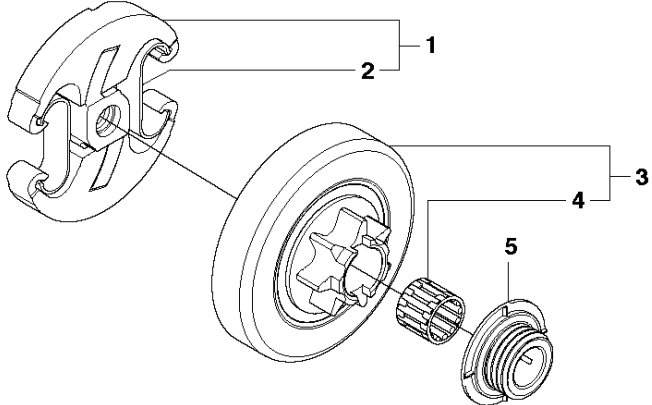

# SPARE PARTS LIST

CHAIN SAWS

461

**A** 460  
CLUTCH COVER

Ref	Part No	Description	Remark	QTY	KIT
1	537 28 63-01	CLUTCH COVER ASSY		1	
2	503 89 29-01	PIN		1	1
3	503 21 70-10	SCREW CCRPANT		1	1
4	503 89 08-02	KNEE JOINT ASSY		1	1
5	503 46 59-01	BRAKE SPRING		1	1
6	735 31 08-20	E-CLIP		1	1
7	537 29 86-01	LABEL		1	1
8	537 04 30-01	BRAKE BAND ASSY		1	1
9	503 85 52-01	GUIDE BUSHING		1	1
10	537 10 80-02	HUB CAP		1	1
11	537 01 74-01	BEARING SLEEVE		1	1
12	537 28 66-01	PAWL		1	1
13	537 08 90-01	WEAR PROTECTION		1	1
14	503 21 70-10	SCREW CCRPANT		4	1
15	537 28 65-01	WORM SCREW		1	1
16	503 21 70-10	SCREW CCRPANT		1	1
17	537 28 64-01	COVER		1	1
18	537 07 94-02	WORM WHEEL		1	1
19	503 23 00-63	WASHER		1	1
20	740 48 07-02	O-RING		1	1
21	503 22 00-01	HEXAGON NUT		2	

**B** 460  
CLUTCH & OIL PUMP

Ref	Part No	Description	Remark	QTY	KIT
1	537 11 05-03	CLUTCH ASSY		1	
2	537 35 91-01	CLUTCH SPRING		2	1
3	537 29 17-02	CLUTCH DRUM ASSY	".325"x7 SPUR"	1	
3	537 29 16-04	CLUTCH DRUM ASSY	"3/8"x7 SPUR"	1	
4	503 25 52-01	NEEDLE BEARING		1	3
5	537 25 26-01	PUMP PINION		1	
6	544 18 01-04	OIL PUMP ASSY		1	
7	503 89 16-01	SPRING		1	6
8	503 23 00-60	WASHER		1	6
9	537 06 93-02	PUMP PISTON		1	6
10	503 89 15-01	SPRING		1	6
11	721 11 64-30	GROOVED PIN		1	6
12	537 02 71-01	ADJUSTER		1	6
13	503 21 74-16	SCREW IHSCT		1	
14	537 26 15-01	OIL PRESSURE HOSE		1	
15	585 51 40-01	OIL HOSE		1	
16	510 04 43-01	OIL SCREEN		1	