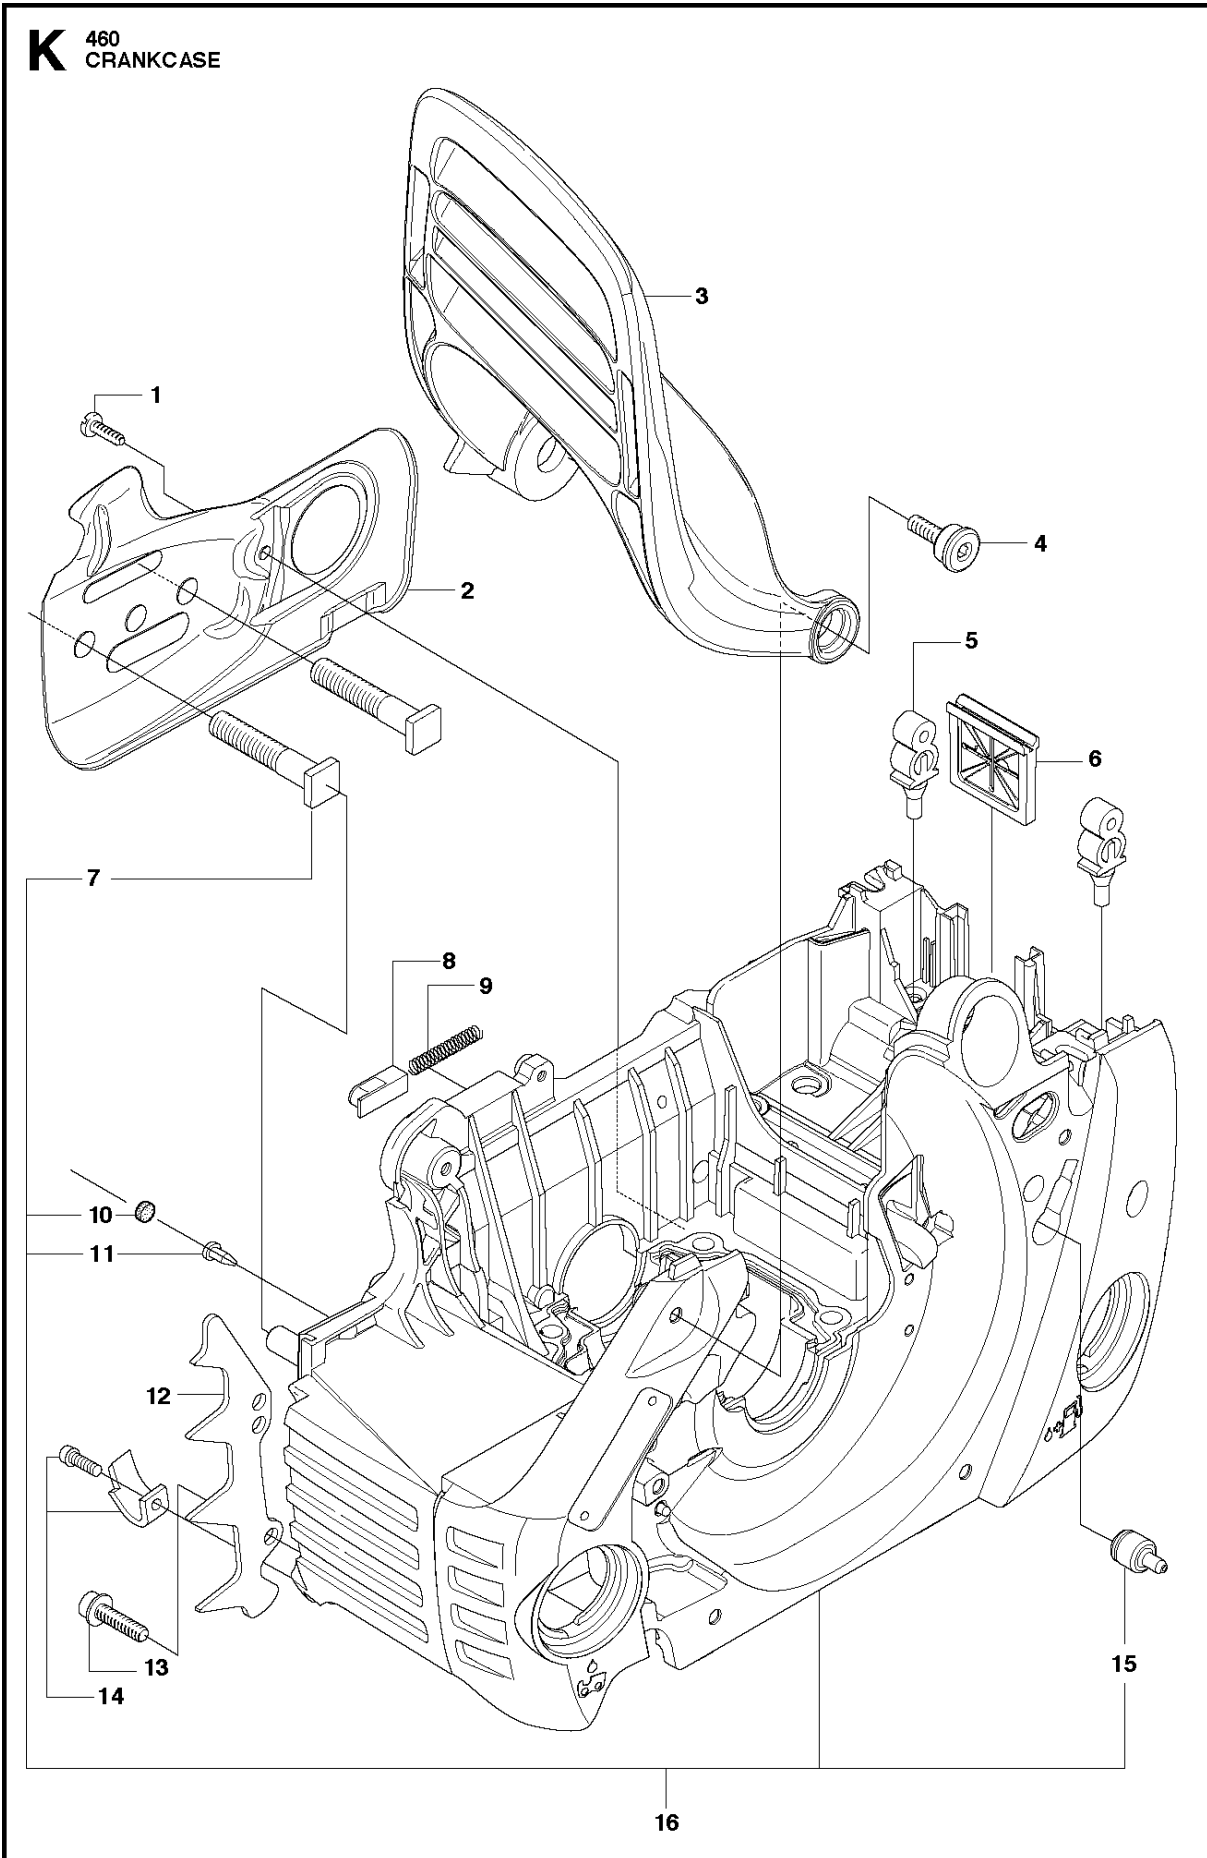

**B** 460  
CLUTCH & OIL PUMP

Ref	Part No	Description	Remark	QTY	KIT
1	537 11 05-03	CLUTCH ASSY		1	
2	537 35 91-01	CLUTCH SPRING		2	1
3	537 29 17-02	CLUTCH DRUM ASSY	".325"x7 SPUR"	1	
3	537 29 16-04	CLUTCH DRUM ASSY	"3/8"x7 SPUR"	1	
4	503 25 52-01	NEEDLE BEARING		1	3
5	537 25 26-01	PUMP PINION		1	
6	544 18 01-04	OIL PUMP ASSY		1	
7	503 89 16-01	SPRING		1	6
8	503 23 00-60	WASHER		1	6
9	537 06 93-02	PUMP PISTON		1	6
10	503 89 15-01	SPRING		1	6
11	721 11 64-30	GROOVED PIN		1	6
12	537 02 71-01	ADJUSTER		1	6
13	503 21 74-16	SCREW IHSCT		1	
14	537 26 15-01	OIL PRESSURE HOSE		1	
15	585 51 40-01	OIL HOSE		1	
16	510 04 43-01	OIL SCREEN		1	

**H** 460  
CYLINDER PISTON

Ref	Part No	Description	Remark	QTY	KIT
1	585 23 63-01	DECOMPRESSION VALVE		1	
2	503 55 22-01	PLUG		1	
3	577 48 40-01	SPARK PLUG	HQT-1	1	
4	503 42 43-01	IMPULSE NIPPLE		4	5
5	537 32 05-01	CYLINDER KIT		1	
6	537 24 58-01	GASKET		1	
7	537 24 57-01	GASKET		1	
8	503 20 05-27	SCREW IHSCM		4	
9	537 40 15-01	PISTON RING		2	10, 5
10	537 40 13-02	PISTON ASSY		1	5
11	737 43 12-00	SNAP RING		2	10, 5
12	501 86 18-01	NEEDLE BEARING		1	5

**J** 460  
CRANKSHAFT

Ref	Part No	Description	Remark	QTY	KIT
1	537 31 40-02	CRANKSHAFT ASSY		1	
2	503 26 19-01	SEALING		2	1
3	503 25 16-02	BALL BEARING		2	1
4	501 86 18-01	NEEDLE BEARING		1	1

Ref	Part No	Description	Remark	QTY	KIT
1	503 21 70-10	SCREW CCRPANT		1	
2	537 27 13-02	CHAIN GUIDE PLATE		1	
3	537 28 43-01	HAND GUARD		1	
4	537 29 65-01	SCREW		2	
5	503 86 93-01	SUPPORT		2	
6	537 26 04-01	BELLOWS		1	
7	537 22 78-01	BAR BOLT		2	16
8	503 89 24-01	LOCK		1	
9	503 43 65-01	POSITION SPRING		1	
10	537 40 35-01	FILTER		1	16
11	530 02 61-19	CHECK VALVE		1	16
12	503 97 38-01	SPIKE		1	
13	503 21 68-72	SCREW IHSCT		2	
14	503 91 06-71	KIT		1	
15	537 35 95-01	TANK VENT ASSY		1	16
16	510 06 59-02	CRANKCASE		1	