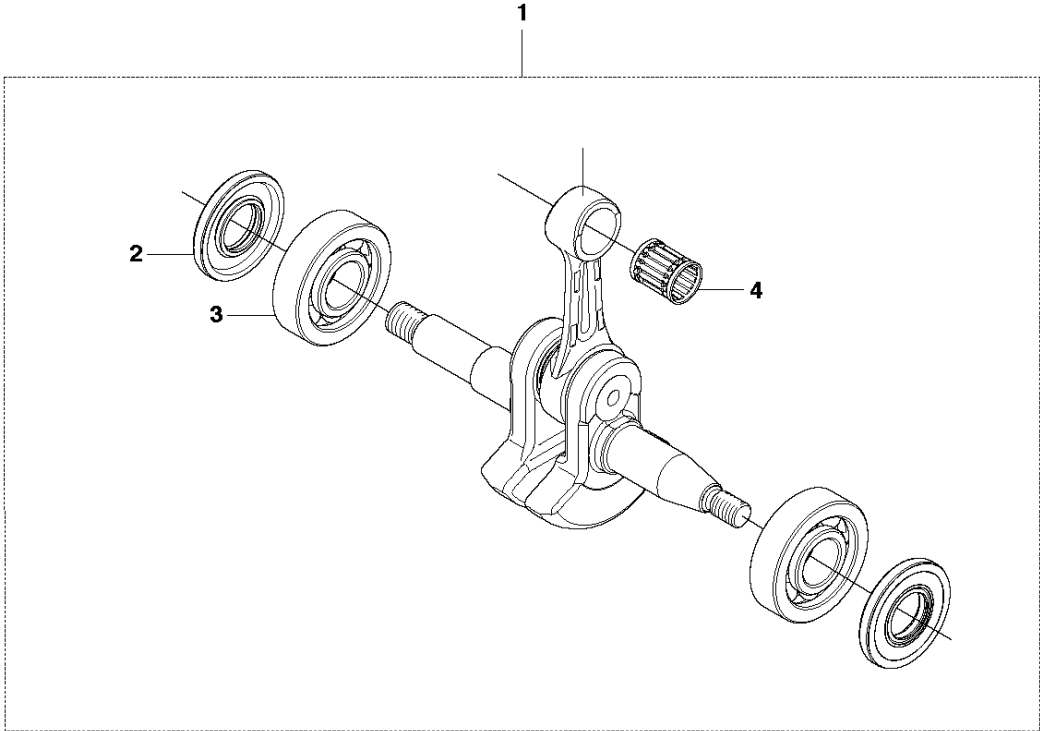

J 460
CRANKSHAFT

Ref	Part No	Description	Remark	QTY	KIT
1	537 31 40-02	CRANKSHAFT ASSY		1	
2	503 26 19-01	SEALING		2	1
3	503 25 16-02	BALL BEARING		2	1
4	501 86 18-01	NEEDLE BEARING		1	1