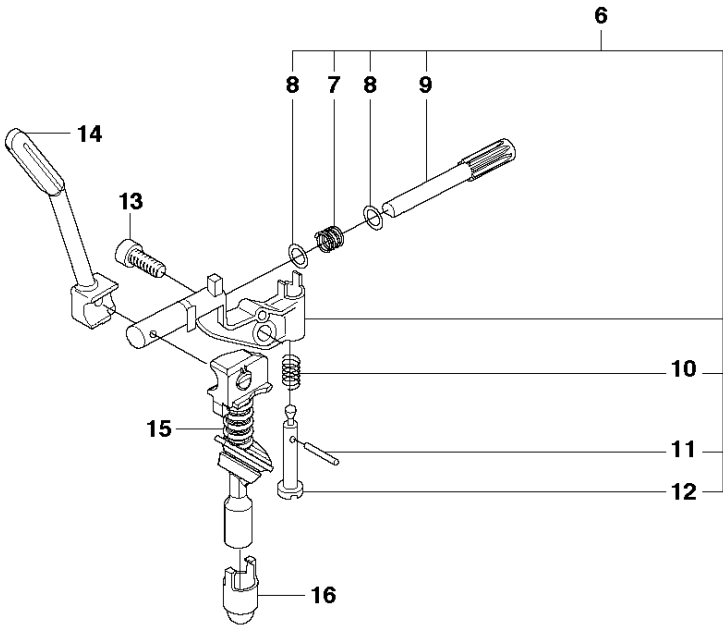

# SPARE PARTS LIST

CHAIN SAWS

461

**A** 460  
CLUTCH COVER

Ref	Part No	Description	Remark	QTY	KIT
1	537 28 63-01	CLUTCH COVER ASSY		1	
2	503 89 29-01	PIN		1	1
3	503 21 70-10	SCREW CCRPANT		1	1
4	503 89 08-02	KNEE JOINT ASSY		1	1
5	503 46 59-01	BRAKE SPRING		1	1
6	735 31 08-20	E-CLIP		1	1
7	537 29 86-01	LABEL		1	1
8	537 04 30-01	BRAKE BAND ASSY		1	1
9	503 85 52-01	GUIDE BUSHING		1	1
10	537 10 80-02	HUB CAP		1	1
11	537 01 74-01	BEARING SLEEVE		1	1
12	537 28 66-01	PAWL		1	1
13	537 08 90-01	WEAR PROTECTION		1	1
14	503 21 70-10	SCREW CCRPANT		4	1
15	537 28 65-01	WORM SCREW		1	1
16	503 21 70-10	SCREW CCRPANT		1	1
17	537 28 64-01	COVER		1	1
18	537 07 94-02	WORM WHEEL		1	1
19	503 23 00-63	WASHER		1	1
20	740 48 07-02	O-RING		1	1
21	503 22 00-01	HEXAGON NUT		2	

**B** 460  
CLUTCH & OIL PUMP

Ref	Part No	Description	Remark	QTY	KIT
1	537 11 05-03	CLUTCH ASSY		1	
2	537 35 91-01	CLUTCH SPRING		2	1
3	537 29 17-02	CLUTCH DRUM ASSY	".325"x7 SPUR"	1	
3	537 29 16-04	CLUTCH DRUM ASSY	"3/8"x7 SPUR"	1	
4	503 25 52-01	NEEDLE BEARING		1	3
5	537 25 26-01	PUMP PINION		1	
6	544 18 01-04	OIL PUMP ASSY		1	
7	503 89 16-01	SPRING		1	6
8	503 23 00-60	WASHER		1	6
9	537 06 93-02	PUMP PISTON		1	6
10	503 89 15-01	SPRING		1	6
11	721 11 64-30	GROOVED PIN		1	6
12	537 02 71-01	ADJUSTER		1	6
13	503 21 74-16	SCREW IHSCT		1	
14	537 26 15-01	OIL PRESSURE HOSE		1	
15	585 51 40-01	OIL HOSE		1	
16	510 04 43-01	OIL SCREEN		1	