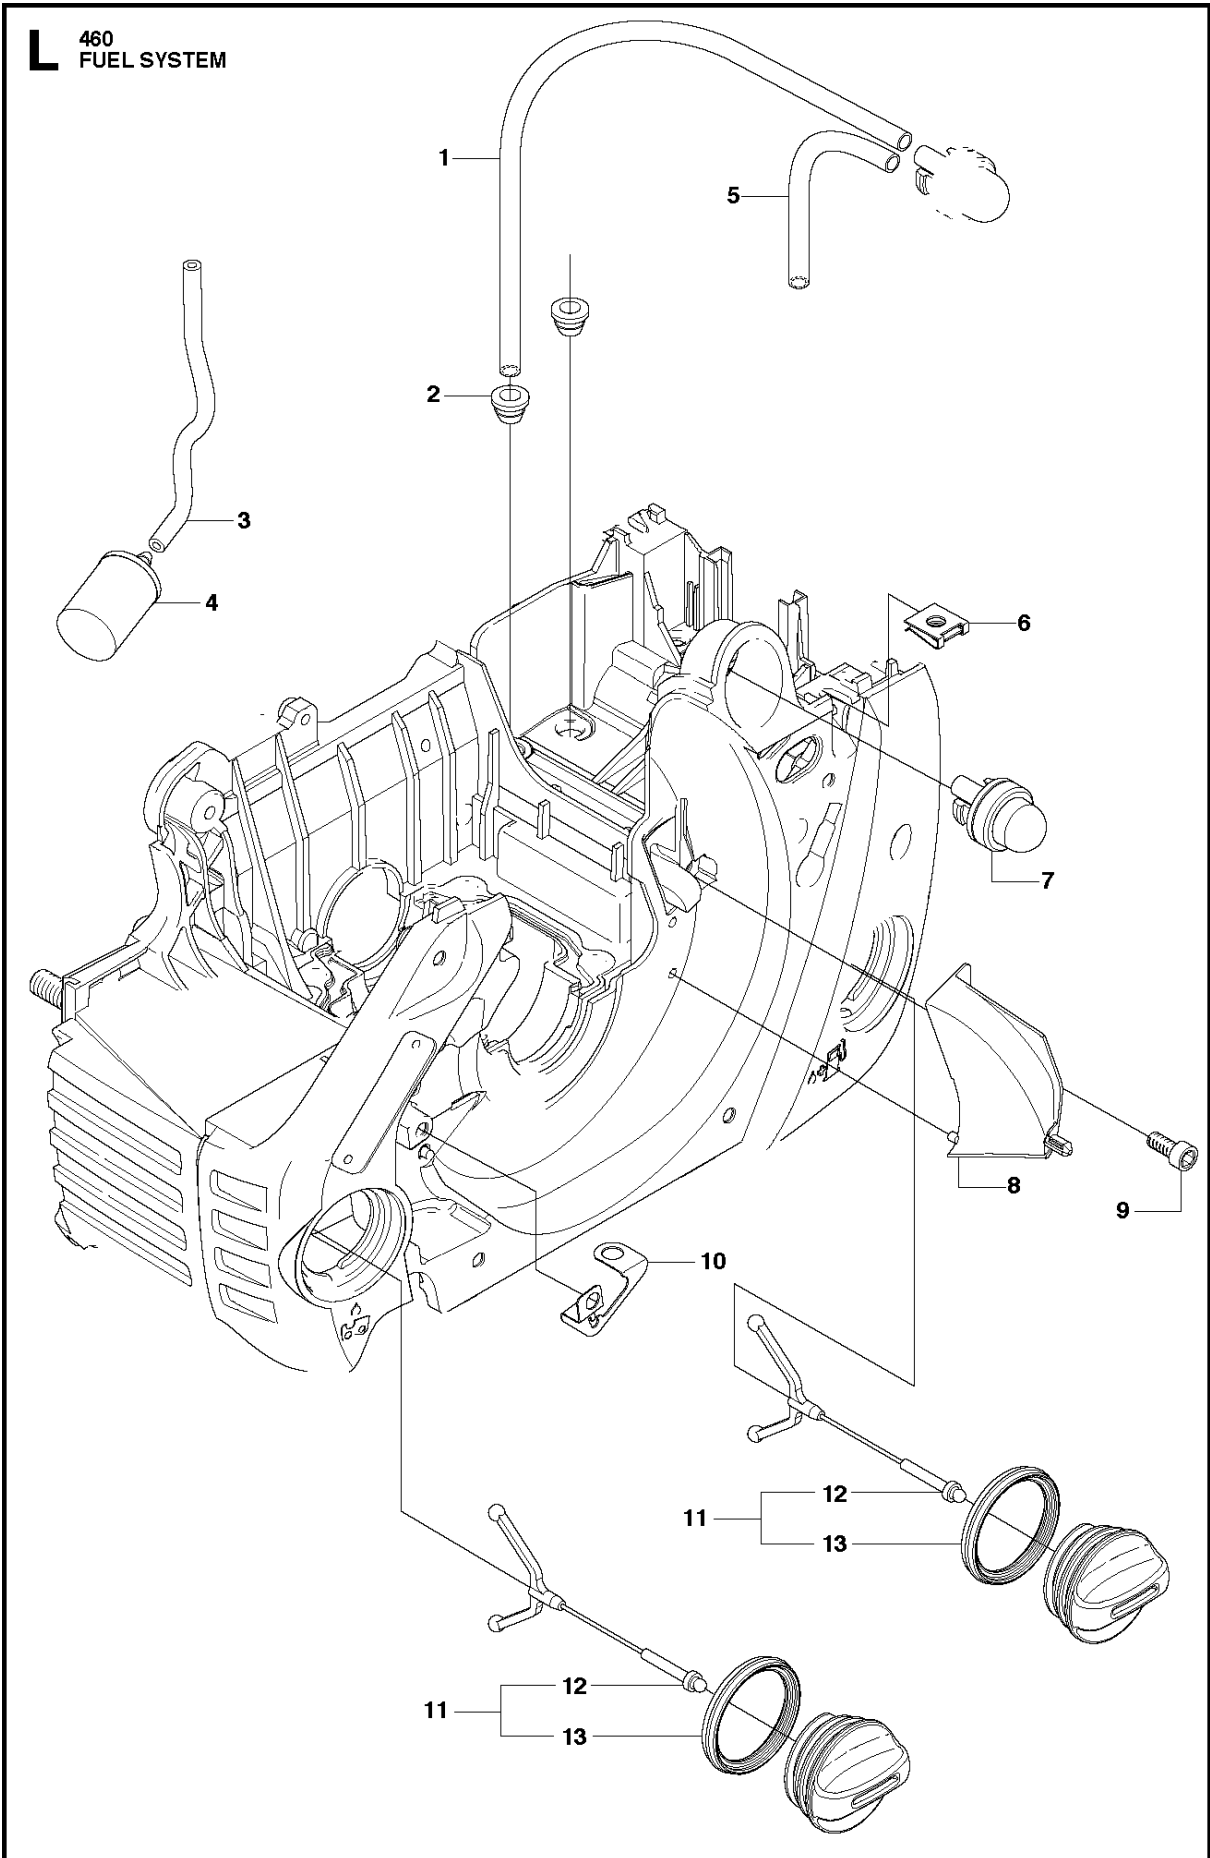

B 460
CLUTCH & OIL PUMP

Ref	Part No	Description	Remark	QTY	KIT
1	537 11 05-03	CLUTCH ASSY		1	
2	537 35 91-01	CLUTCH SPRING		2	1
3	537 29 17-02	CLUTCH DRUM ASSY	".325"x7 SPUR"	1	
3	537 29 16-04	CLUTCH DRUM ASSY	"3/8"x7 SPUR"	1	
4	503 25 52-01	NEEDLE BEARING		1	3
5	537 25 26-01	PUMP PINION		1	
6	544 18 01-04	OIL PUMP ASSY		1	
7	503 89 16-01	SPRING		1	6
8	503 23 00-60	WASHER		1	6
9	537 06 93-02	PUMP PISTON		1	6
10	503 89 15-01	SPRING		1	6
11	721 11 64-30	GROOVED PIN		1	6
12	537 02 71-01	ADJUSTER		1	6
13	503 21 74-16	SCREW IHSCT		1	
14	537 26 15-01	OIL PRESSURE HOSE		1	
15	585 51 40-01	OIL HOSE		1	
16	510 04 43-01	OIL SCREEN		1	

H 460
CYLINDER PISTON

Ref	Part No	Description	Remark	QTY	KIT
1	585 23 63-01	DECOMPRESSION VALVE		1	
2	503 55 22-01	PLUG		1	
3	577 48 40-01	SPARK PLUG	HQT-1	1	
4	503 42 43-01	IMPULSE NIPPLE		4	5
5	537 32 05-01	CYLINDER KIT		1	
6	537 24 58-01	GASKET		1	
7	537 24 57-01	GASKET		1	
8	503 20 05-27	SCREW IHSCM		4	
9	537 40 15-01	PISTON RING		2	10, 5
10	537 40 13-02	PISTON ASSY		1	5
11	737 43 12-00	SNAP RING		2	10, 5
12	501 86 18-01	NEEDLE BEARING		1	5

J 460
CRANKSHAFT

Ref	Part No	Description	Remark	QTY	KIT
1	537 31 40-02	CRANKSHAFT ASSY		1	
2	503 26 19-01	SEALING		2	1
3	503 25 16-02	BALL BEARING		2	1
4	501 86 18-01	NEEDLE BEARING		1	1

Ref	Part No	Description	Remark	QTY	KIT
1	503 21 70-10	SCREW CCRPANT		1	
2	537 27 13-02	CHAIN GUIDE PLATE		1	
3	537 28 43-01	HAND GUARD		1	
4	537 29 65-01	SCREW		2	
5	503 86 93-01	SUPPORT		2	
6	537 26 04-01	BELLOWS		1	
7	537 22 78-01	BAR BOLT		2	16
8	503 89 24-01	LOCK		1	
9	503 43 65-01	POSITION SPRING		1	
10	537 40 35-01	FILTER		1	16
11	530 02 61-19	CHECK VALVE		1	16
12	503 97 38-01	SPIKE		1	
13	503 21 68-72	SCREW IHSCT		2	
14	503 91 06-71	KIT		1	
15	537 35 95-01	TANK VENT ASSY		1	16
16	510 06 59-02	CRANKCASE		1	