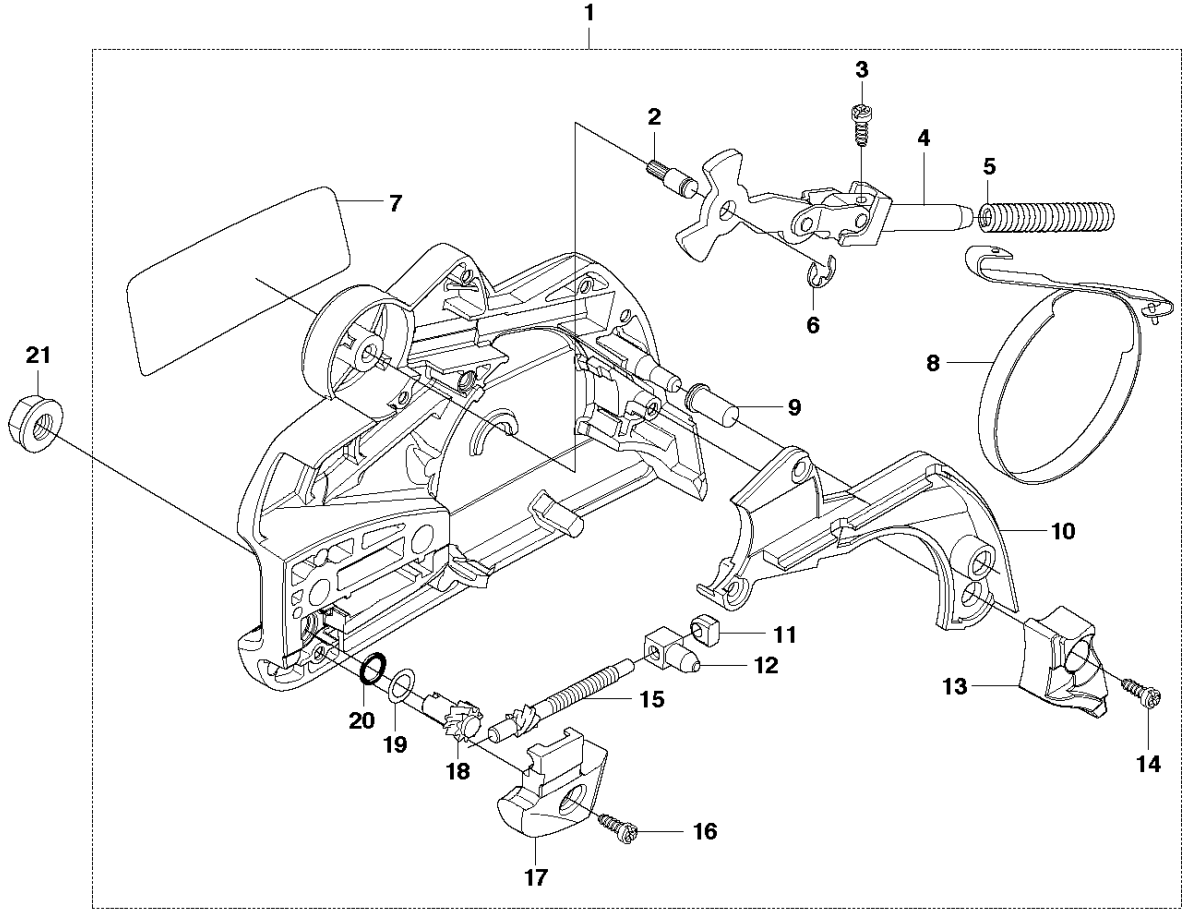

SPARE PARTS LIST

CHAIN SAWS

460

A 460
CLUTCH COVER

Ref	Part No	Description	Remark	QTY	KIT
1	537 28 63-01	CLUTCH COVER ASSY		1	
2	503 89 29-01	PIN		1	1
3	503 21 70-10	SCREW CCRPANT		1	1
4	503 89 08-02	KNEE JOINT ASSY		1	1
5	503 46 59-01	BRAKE SPRING		1	1
6	735 31 08-20	E-CLIP		1	1
7	537 29 86-01	LABEL		1	1
8	537 04 30-01	BRAKE BAND ASSY		1	1
9	503 85 52-01	GUIDE BUSHING		1	1
10	537 10 80-02	HUB CAP		1	1
11	537 01 74-01	BEARING SLEEVE		1	1
12	537 28 66-01	PAWL		1	1
13	537 08 90-01	WEAR PROTECTION		1	1
14	503 21 70-10	SCREW CCRPANT		4	1
15	537 28 65-01	WORM SCREW		1	1
16	503 21 70-10	SCREW CCRPANT		1	1
17	537 28 64-01	COVER		1	1
18	537 07 94-02	WORM WHEEL		1	1
19	503 23 00-63	WASHER		1	1
20	740 48 07-02	O-RING		1	1
21	503 22 00-01	HEXAGON NUT		2	

B 460
CLUTCH & OIL PUMP

Ref	Part No	Description	Remark	QTY	KIT
1	537 11 05-03	CLUTCH ASSY		1	
2	537 35 91-01	CLUTCH SPRING		2	1
3	537 29 17-02	CLUTCH DRUM ASSY	".325"x7 SPUR"	1	
3	537 29 16-04	CLUTCH DRUM ASSY	"3/8"x7 SPUR"	1	
4	503 25 52-01	NEEDLE BEARING		1	3
5	537 25 26-01	PUMP PINION		1	
6	544 18 01-04	OIL PUMP ASSY		1	
7	503 89 16-01	SPRING		1	6
8	503 23 00-60	WASHER		1	6
9	537 06 93-02	PUMP PISTON		1	6
10	503 89 15-01	SPRING		1	6
11	721 11 64-30	GROOVED PIN		1	6
12	537 02 71-01	ADJUSTER		1	6
13	503 21 74-16	SCREW IHSCT		1	
14	537 26 15-01	OIL PRESSURE HOSE		1	
15	585 51 40-01	OIL HOSE		1	
16	510 04 43-01	OIL SCREEN		1	

C 460
COVER

Ref	Part No	Description	Remark	QTY	KIT
1	537 30 89-01	CYLINDER COVER		1	
2	503 20 34-76	SCREW		3	1
3	503 98 74-01	LABEL		1	1

D 460
STARTER

11

13

10

Ref	Part No	Description	Remark	QTY	KIT
1	537 28 42-01	STARTER ASSY		1	
2	505 30 51-25	STARTER CORD		1	1
3	537 23 25-01	STARTER HANDLE		1	1
4	537 28 41-02	STARTER HOUSING		1	1
5	537 28 32-01	SLEEVE		1	1, 4
6	537 09 25-02	STARTER PULLEY		1	1
7	503 21 77-16	SCREW IHSCT		1	1
8	503 21 28-10	SCREW CCRPANT		2	1
9	537 24 17-01	SPRING CASSETTE ASSY		1	1
10	503 21 73-21	SCREW		4	
11	537 32 33-07	DECAL		1	
12	537 26 09-01	AIR CONDUCTOR		1	