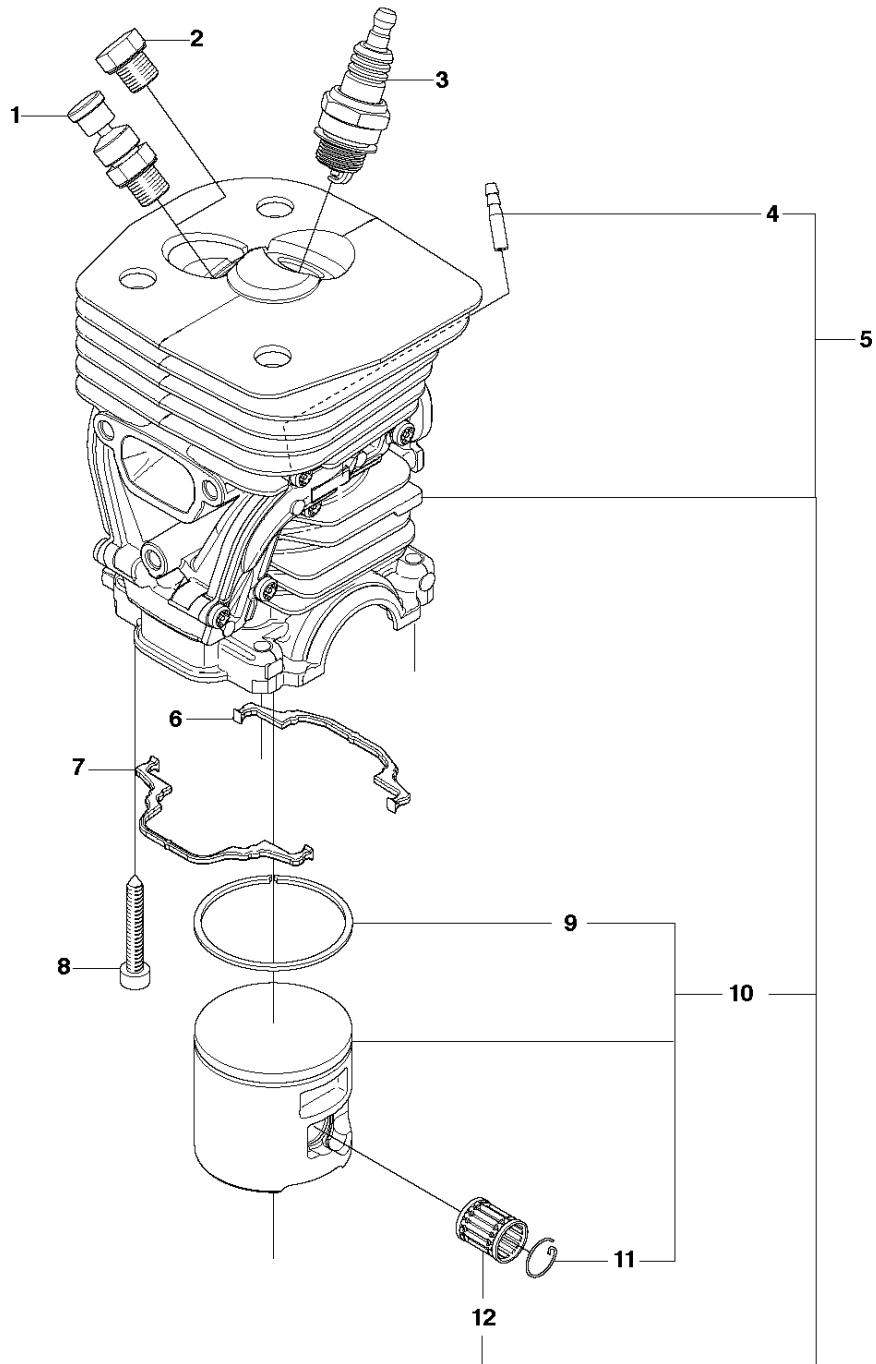

H 460
CYLINDER PISTON

Ref	Part No	Description	Remark	QTY	KIT
1	585 23 63-01	DECOMPRESSION VALVE		1	
2	503 55 22-01	PLUG		1	
3	577 48 40-01	SPARK PLUG	HQT-1	1	
4	503 42 43-01	IMPULSE NIPPLE		4	5
5	537 32 05-01	CYLINDER KIT		1	
6	537 24 58-01	GASKET		1	
7	537 24 57-01	GASKET		1	
8	503 20 05-27	SCREW IHSCM		4	
9	537 40 15-01	PISTON RING		2	10, 5
10	537 40 13-02	PISTON ASSY		1	5
11	737 43 12-00	SNAP RING		2	10, 5
12	501 86 18-01	NEEDLE BEARING		1	5