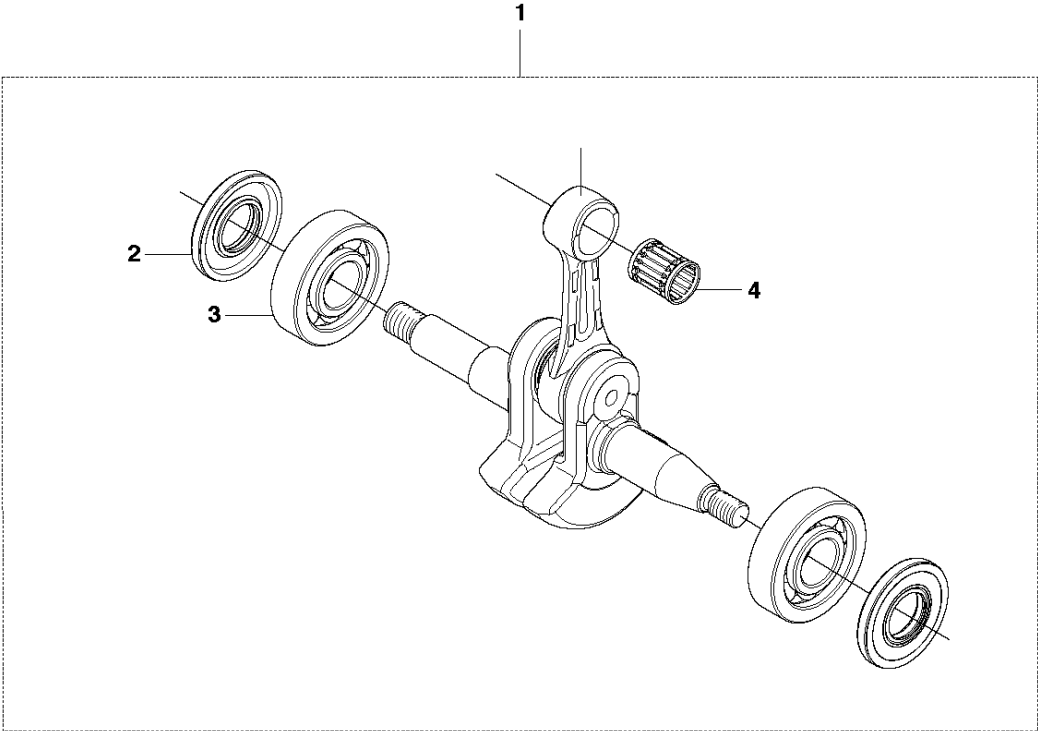

J 460
CRANKSHAFT

Ref	Part No	Description	Remark	QTY	KIT
1	537 31 40-02	CRANKSHAFT ASSY		1	
2	503 26 19-01	SEALING		2	1
3	503 25 16-02	BALL BEARING		2	1
4	501 86 18-01	NEEDLE BEARING		1	1