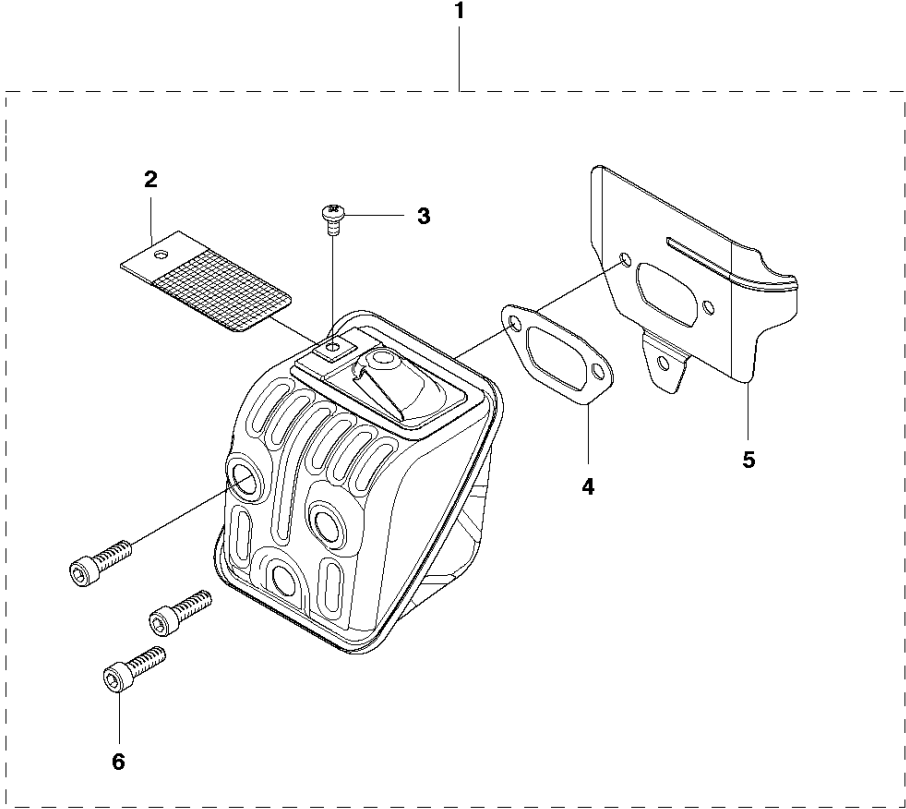

F 460
MUFFLER

MUFFLER

460

Ref	Part No	Description	Remark	QTY	KIT
1	575 74 30-02	MUFFLER KIT		1	
2	544 11 68-02	SPARK ARRESTER SCREEN		1	1
3	724 12 87-59	SCREW CRPANM		1	
4	537 28 77-01	GASKET		1	
5	577 22 33-01	HEAT DEFLECTOR		1	
6	725 53 70-55	SCREW IHSCM		3	1