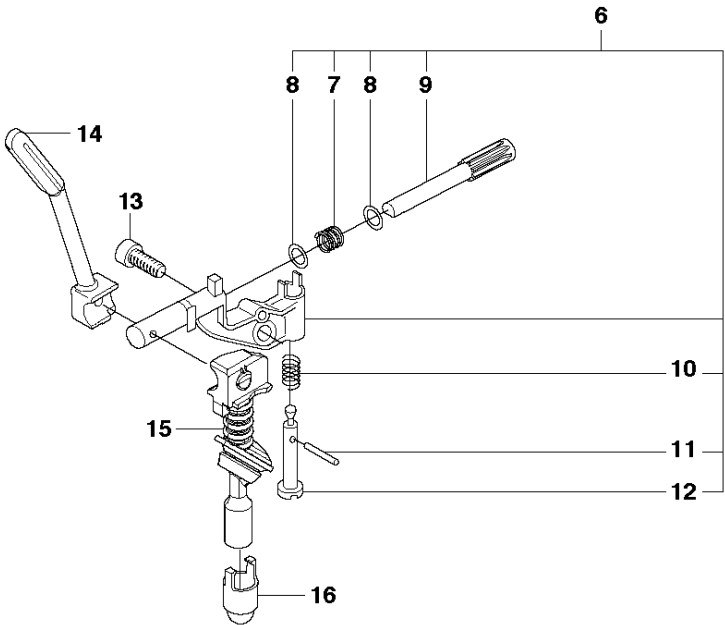

SPARE PARTS LIST

CHAIN SAWS

460

A 460
CLUTCH COVER

Ref	Part No	Description	Remark	QTY	KIT
1	537 28 63-01	CLUTCH COVER ASSY		1	
2	503 89 29-01	PIN		1	1
3	503 21 70-10	SCREW CCRPANT		1	1
4	503 89 08-02	KNEE JOINT ASSY		1	1
5	503 46 59-01	BRAKE SPRING		1	1
6	735 31 08-20	E-CLIP		1	1
7	537 29 86-01	LABEL		1	1
8	537 04 30-01	BRAKE BAND ASSY		1	1
9	503 85 52-01	GUIDE BUSHING		1	1
10	537 10 80-02	HUB CAP		1	1
11	537 01 74-01	BEARING SLEEVE		1	1
12	537 28 66-01	PAWL		1	1
13	537 08 90-01	WEAR PROTECTION		1	1
14	503 21 70-10	SCREW CCRPANT		4	1
15	537 28 65-01	WORM SCREW		1	1
16	503 21 70-10	SCREW CCRPANT		1	1
17	537 28 64-01	COVER		1	1
18	537 07 94-02	WORM WHEEL		1	1
19	503 23 00-63	WASHER		1	1
20	740 48 07-02	O-RING		1	1
21	503 22 00-01	HEXAGON NUT		2	

B 460
CLUTCH & OIL PUMP

Ref	Part No	Description	Remark	QTY	KIT
1	537 11 05-03	CLUTCH ASSY		1	
2	537 35 91-01	CLUTCH SPRING		2	1
3	537 29 17-02	CLUTCH DRUM ASSY	".325"x7 SPUR"	1	
3	537 29 16-04	CLUTCH DRUM ASSY	"3/8"x7 SPUR"	1	
4	503 25 52-01	NEEDLE BEARING		1	3
5	537 25 26-01	PUMP PINION		1	
6	544 18 01-04	OIL PUMP ASSY		1	
7	503 89 16-01	SPRING		1	6
8	503 23 00-60	WASHER		1	6
9	537 06 93-02	PUMP PISTON		1	6
10	503 89 15-01	SPRING		1	6
11	721 11 64-30	GROOVED PIN		1	6
12	537 02 71-01	ADJUSTER		1	6
13	503 21 74-16	SCREW IHSCT		1	
14	537 26 15-01	OIL PRESSURE HOSE		1	
15	585 51 40-01	OIL HOSE		1	
16	510 04 43-01	OIL SCREEN		1	

C 460
COVER

Ref	Part No	Description	Remark	QTY	KIT
1	537 30 89-01	CYLINDER COVER		1	
2	503 20 34-76	SCREW		3	1
3	503 98 74-01	LABEL		1	1

D 460
STARTER

11

13

10

Ref	Part No	Description	Remark	QTY	KIT
1	537 28 42-01	STARTER ASSY		1	
2	505 30 51-25	STARTER CORD		1	1
3	537 23 25-01	STARTER HANDLE		1	1
4	537 28 41-02	STARTER HOUSING		1	1
5	537 28 32-01	SLEEVE		1	1, 4
6	537 09 25-02	STARTER PULLEY		1	1
7	503 21 77-16	SCREW IHSCT		1	1
8	503 21 28-10	SCREW CCRPANT		2	1
9	537 24 17-01	SPRING CASSETTE ASSY		1	1
10	503 21 73-21	SCREW		4	
11	537 32 33-07	DECAL		1	
12	537 26 09-01	AIR CONDUCTOR		1	