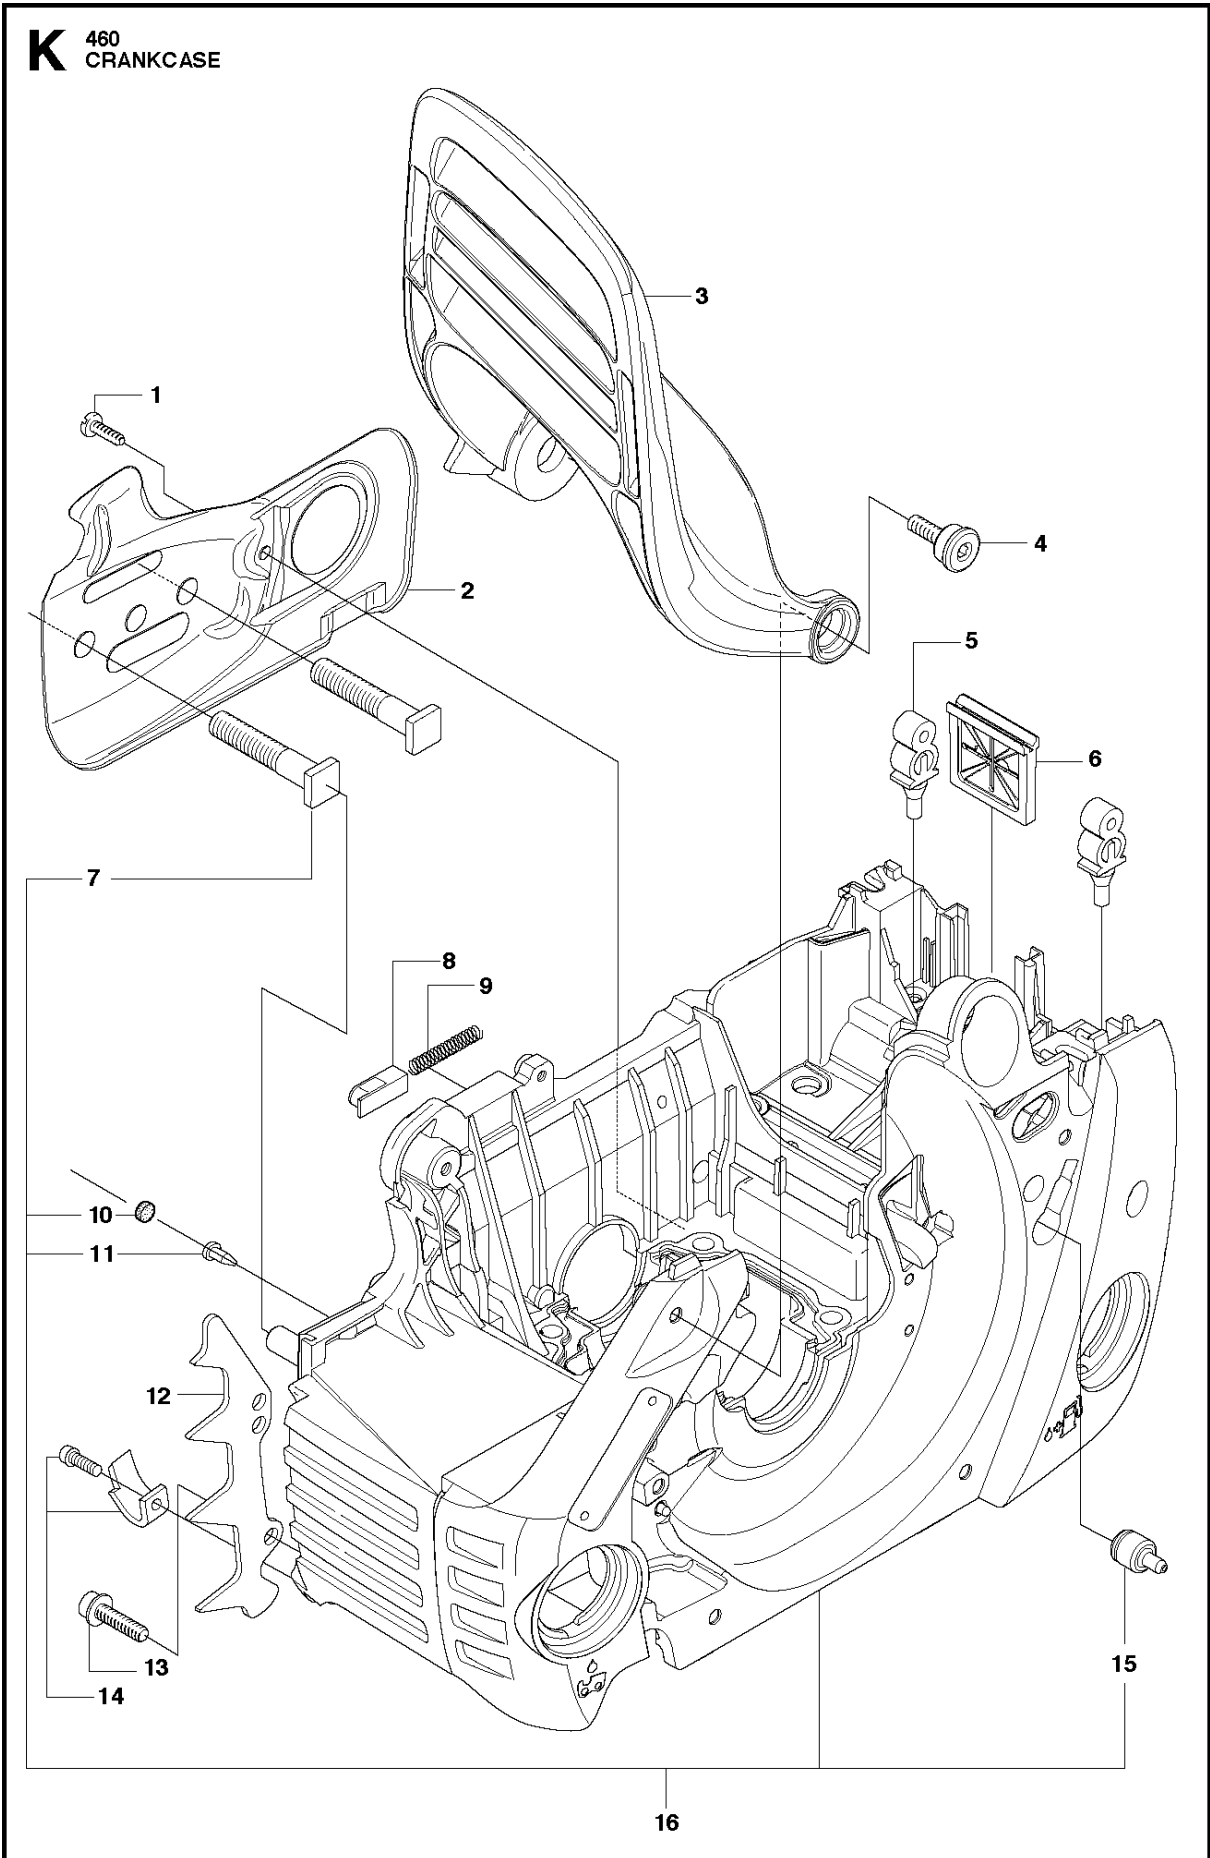

B 460
CLUTCH & OIL PUMP

Ref	Part No	Description	Remark	QTY	KIT
1	537 11 05-03	CLUTCH ASSY		1	
2	537 35 91-01	CLUTCH SPRING		2	1
3	537 29 17-02	CLUTCH DRUM ASSY	".325"x7 SPUR"	1	
3	537 29 16-04	CLUTCH DRUM ASSY	"3/8"x7 SPUR"	1	
4	503 25 52-01	NEEDLE BEARING		1	3
5	537 25 26-01	PUMP PINION		1	
6	544 18 01-04	OIL PUMP ASSY		1	
7	503 89 16-01	SPRING		1	6
8	503 23 00-60	WASHER		1	6
9	537 06 93-02	PUMP PISTON		1	6
10	503 89 15-01	SPRING		1	6
11	721 11 64-30	GROOVED PIN		1	6
12	537 02 71-01	ADJUSTER		1	6
13	503 21 74-16	SCREW IHSCT		1	
14	537 26 15-01	OIL PRESSURE HOSE		1	
15	585 51 40-01	OIL HOSE		1	
16	510 04 43-01	OIL SCREEN		1	

H 460
CYLINDER PISTON

Ref	Part No	Description	Remark	QTY	KIT
1	585 23 63-01	DECOMPRESSION VALVE		1	
2	503 55 22-01	PLUG		1	
3	577 48 40-01	SPARK PLUG	HQT-1	1	
4	503 42 43-01	IMPULSE NIPPLE		4	5
5	537 32 05-01	CYLINDER KIT		1	
6	537 24 58-01	GASKET		1	
7	537 24 57-01	GASKET		1	
8	503 20 05-27	SCREW IHSCM		4	
9	537 40 15-01	PISTON RING		2	10, 5
10	537 40 13-02	PISTON ASSY		1	5
11	737 43 12-00	SNAP RING		2	10, 5
12	501 86 18-01	NEEDLE BEARING		1	5

J 460
CRANKSHAFT

Ref	Part No	Description	Remark	QTY	KIT
1	537 31 40-02	CRANKSHAFT ASSY		1	
2	503 26 19-01	SEALING		2	1
3	503 25 16-02	BALL BEARING		2	1
4	501 86 18-01	NEEDLE BEARING		1	1

Ref	Part No	Description	Remark	QTY	KIT
1	503 21 70-10	SCREW CCRPANT		1	
2	537 27 13-02	CHAIN GUIDE PLATE		1	
3	537 28 43-01	HAND GUARD		1	
4	537 29 65-01	SCREW		2	
5	503 86 93-01	SUPPORT		2	
6	537 26 04-01	BELLOWS		1	
7	537 22 78-01	BAR BOLT		2	16
8	503 89 24-01	LOCK		1	
9	503 43 65-01	POSITION SPRING		1	
10	537 40 35-01	FILTER		1	16
11	530 02 61-19	CHECK VALVE		1	16
12	503 97 38-01	SPIKE		1	
13	503 21 68-72	SCREW IHSCT		2	
14	503 91 06-71	KIT		1	
15	537 35 95-01	TANK VENT ASSY		1	16
16	510 06 59-02	CRANKCASE		1	