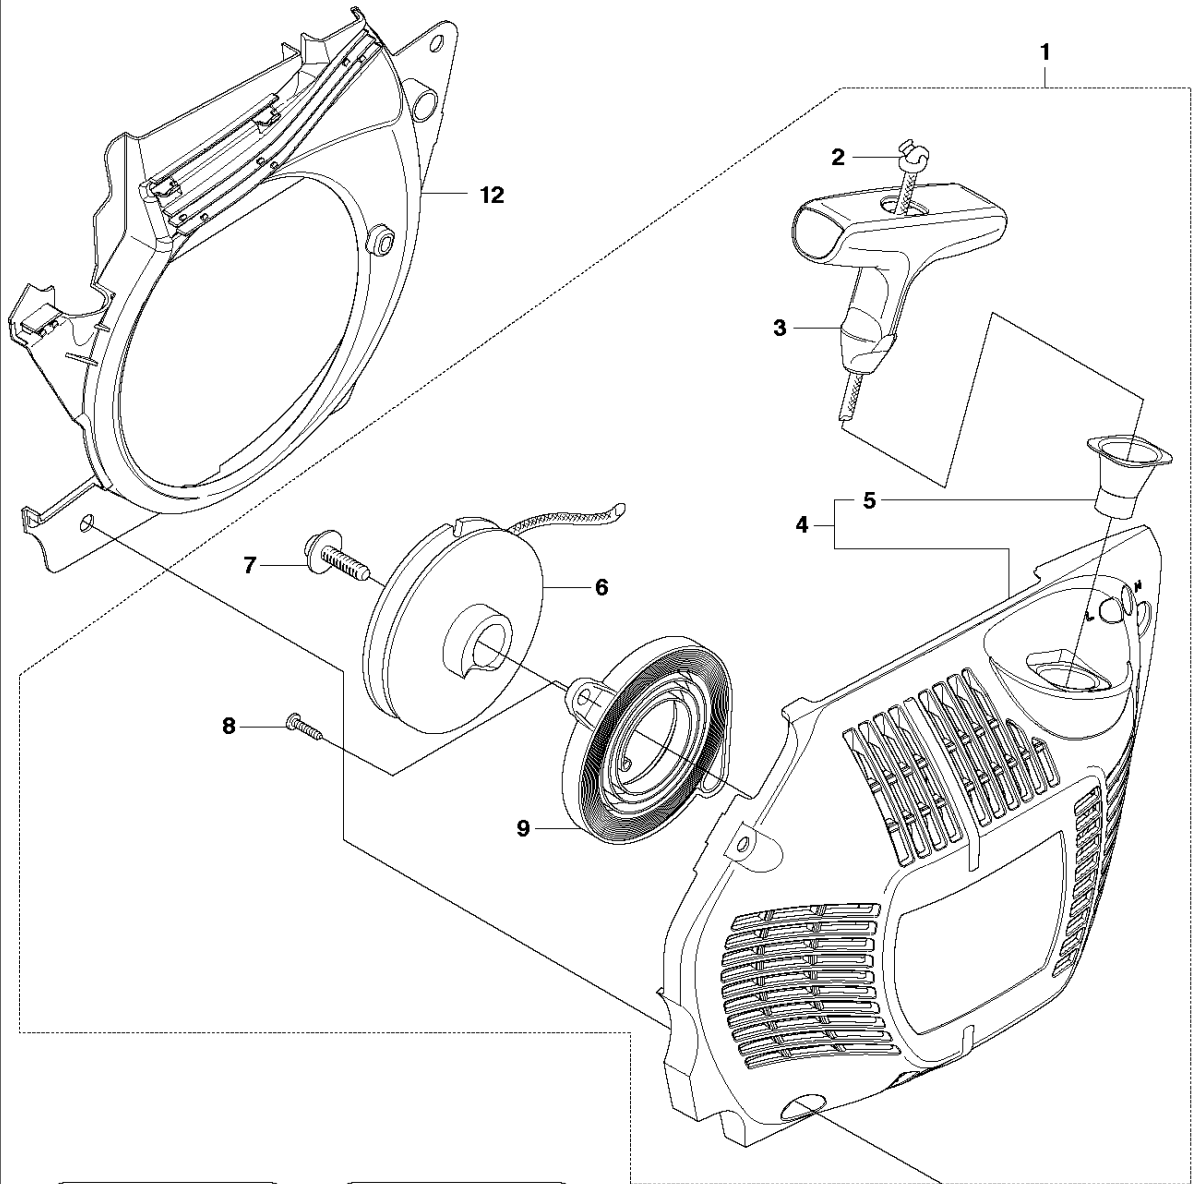

SPARE PARTS LIST

CHAIN SAWS

460

A 460
CLUTCH COVER

Ref	Part No	Description	Remark	QTY	KIT
1	537 28 63-01	CLUTCH COVER ASSY		1	
2	503 89 29-01	PIN		1	1
3	503 21 70-10	SCREW CCRPANT		1	1
4	503 89 08-02	KNEE JOINT ASSY		1	1
5	503 46 59-01	BRAKE SPRING		1	1
6	735 31 08-20	E-CLIP		1	1
7	537 29 86-01	LABEL		1	1
8	537 04 30-01	BRAKE BAND ASSY		1	1
9	503 85 52-01	GUIDE BUSHING		1	1
10	537 10 80-02	HUB CAP		1	1
11	537 01 74-01	BEARING SLEEVE		1	1
12	537 28 66-01	PAWL		1	1
13	537 08 90-01	WEAR PROTECTION		1	1
14	503 21 70-10	SCREW CCRPANT		4	1
15	537 28 65-01	WORM SCREW		1	1
16	503 21 70-10	SCREW CCRPANT		1	1
17	537 28 64-01	COVER		1	1
18	537 07 94-02	WORM WHEEL		1	1
19	503 23 00-63	WASHER		1	1
20	740 48 07-02	O-RING		1	1
21	503 22 00-01	HEXAGON NUT		2	

B 460
CLUTCH & OIL PUMP

Ref	Part No	Description	Remark	QTY	KIT
1	537 11 05-03	CLUTCH ASSY		1	
2	537 35 91-01	CLUTCH SPRING		2	1
3	537 29 17-02	CLUTCH DRUM ASSY	".325"x7 SPUR"	1	
3	537 29 16-04	CLUTCH DRUM ASSY	"3/8"x7 SPUR"	1	
4	503 25 52-01	NEEDLE BEARING		1	3
5	537 25 26-01	PUMP PINION		1	
6	544 18 01-04	OIL PUMP ASSY		1	
7	503 89 16-01	SPRING		1	6
8	503 23 00-60	WASHER		1	6
9	537 06 93-02	PUMP PISTON		1	6
10	503 89 15-01	SPRING		1	6
11	721 11 64-30	GROOVED PIN		1	6
12	537 02 71-01	ADJUSTER		1	6
13	503 21 74-16	SCREW IHSCT		1	
14	537 26 15-01	OIL PRESSURE HOSE		1	
15	585 51 40-01	OIL HOSE		1	
16	510 04 43-01	OIL SCREEN		1	

C 460
COVER

Ref	Part No	Description	Remark	QTY	KIT
1	537 30 89-01	CYLINDER COVER		1	
2	503 20 34-76	SCREW		3	1
3	503 98 74-01	LABEL		1	1

D 460
STARTER

11

13

10

Ref	Part No	Description	Remark	QTY	KIT
1	537 28 42-01	STARTER ASSY		1	
2	505 30 51-25	STARTER CORD		1	1
3	537 23 25-01	STARTER HANDLE		1	1
4	537 28 41-02	STARTER HOUSING		1	1
5	537 28 32-01	SLEEVE		1	1, 4
6	537 09 25-02	STARTER PULLEY		1	1
7	503 21 77-16	SCREW IHSCT		1	1
8	503 21 28-10	SCREW CCRPANT		2	1
9	537 24 17-01	SPRING CASSETTE ASSY		1	1
10	503 21 73-21	SCREW		4	
11	537 32 33-07	DECAL		1	
12	537 26 09-01	AIR CONDUCTOR		1	