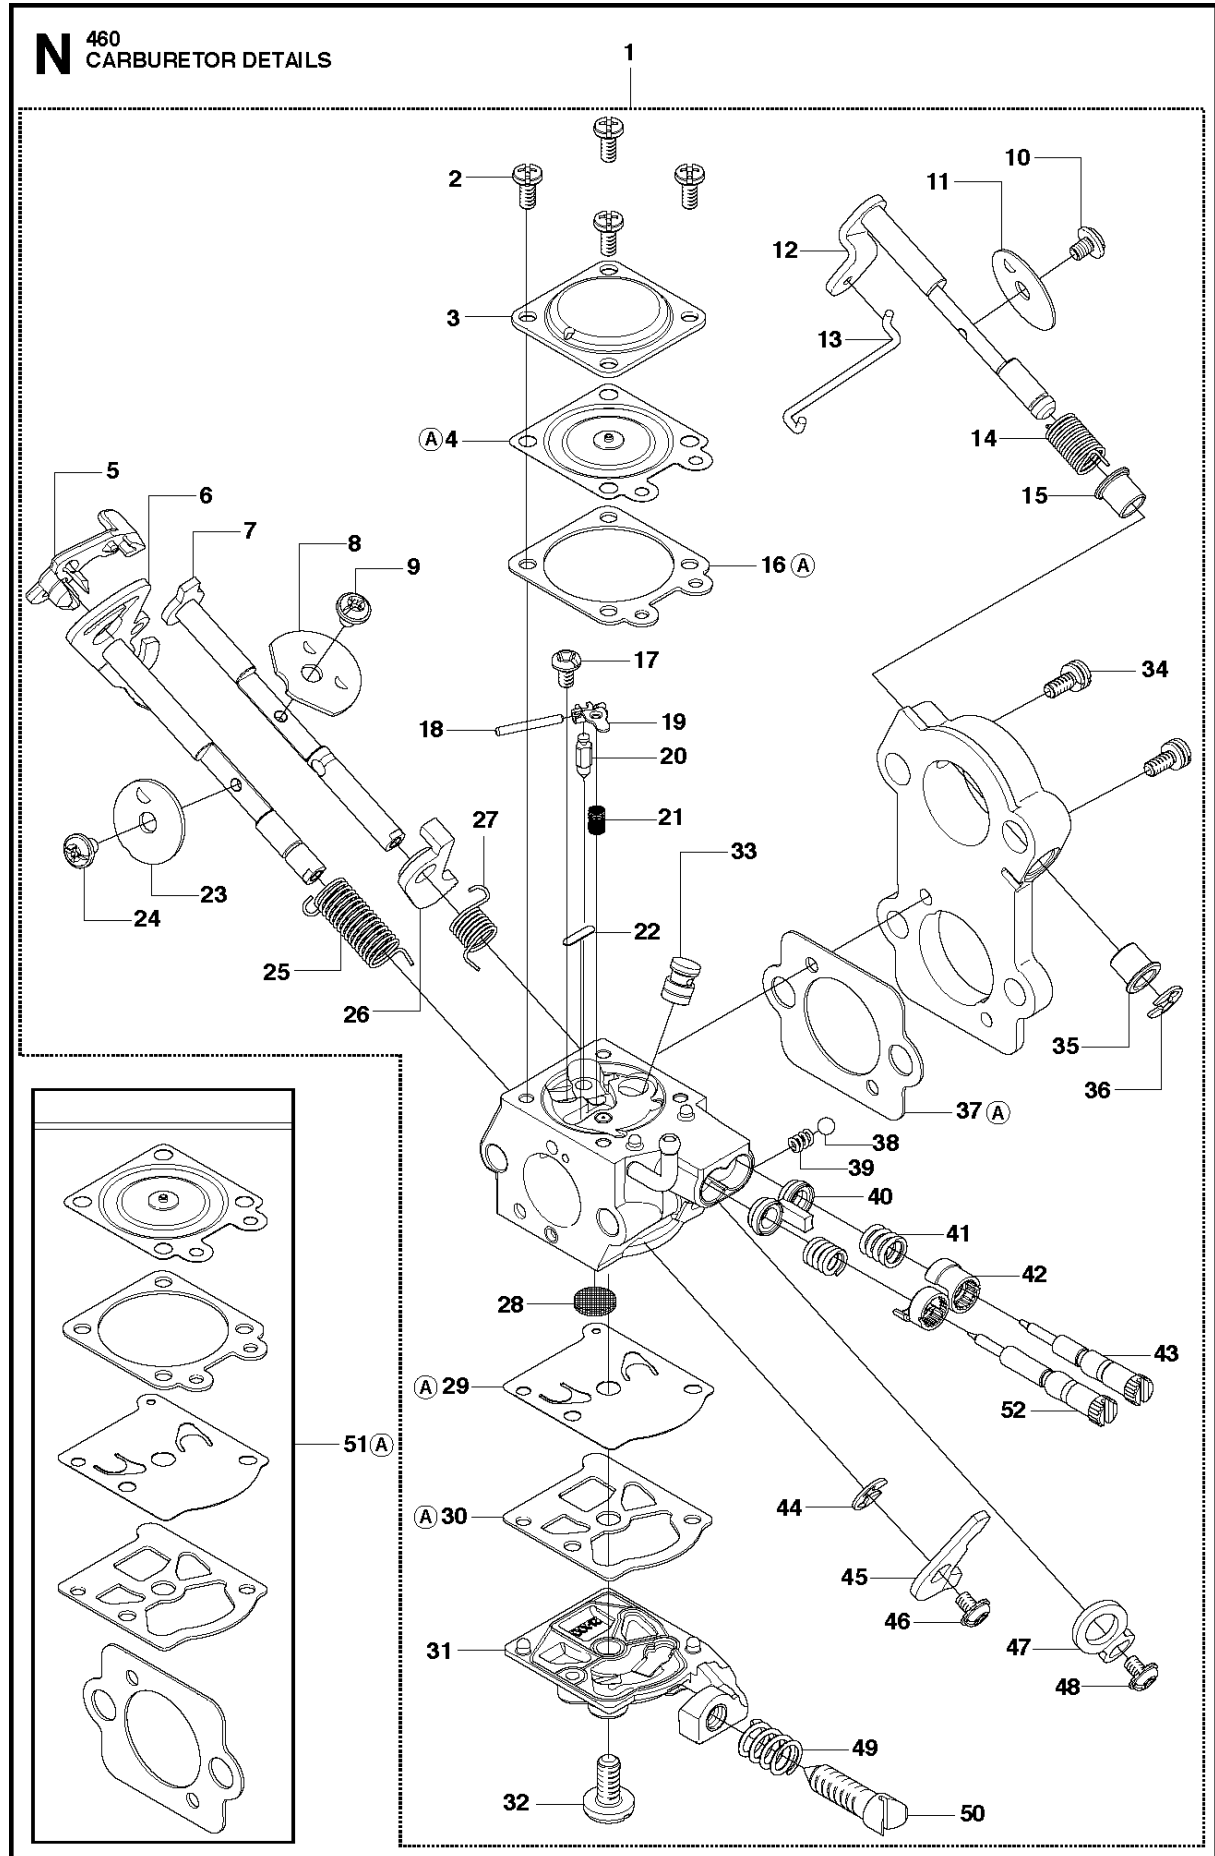

Ref	Part No	Description	Remark	QTY	KIT
1	544 88 30-01	CARBURETTOR	WALBRO, WTEA-1	1	
2	503 58 46-01	SCREW		4	1
3	505 31 67-54	LOCK STYRMEMBRAN		1	1
4	502 84 70-01	DIAPHRAGM		1	1, 51
5	537 30 62-01	LEVER		1	1
6	537 40 74-01	SHAFT ASSY		1	1
7	537 40 75-01	SHAFT ASSY		1	1
8	537 40 77-01	VALVE		1	1
9	537 00 34-01	SCREW		1	1
10	537 00 34-01	SCREW		1	1
11	537 40 68-01	VALVE		1	1
12	537 40 69-01	SHAFT ASSY		1	1
13	537 40 72-01	ROD		1	1
14	537 40 70-01	SPRING THROTT.RETURN		1	1
15	537 40 67-01	BUSHING		1	1
16	504 35 09-06	GASKET		1	1, 51
17	502 84 71-01	SCREW		1	1
18	505 52 01-25	PIN		1	1
19	502 84 74-01	LEVER		1	1
20	503 56 34-01	NEEDLE VALVE		1	1
21	503 91 47-01	SPRING		1	1
22	502 84 69-01	PLUG		1	1
23	502 84 66-01	VALVE		1	1
24	544 11 15-01	SCREW		1	1
25	537 40 84-01	SPRING THROTT.RETURN		1	1
26	537 40 92-01	LEVER		1	1
27	537 40 86-01	SPRING CHOKE RETURN		1	1
28	501 66 61-01	SCREEN		1	1
29	502 21 36-01	DIAPHRAGM PUMP		1	1, 51
30	504 13 09-06	GASKET		1	1, 51
31	537 40 73-01	COVER		1	1
32	501 46 69-01	SCREW		1	1
33	502 84 68-01	NOZZLE ASSY		1	1
34	537 40 83-01	SCREW		2	1
35	537 40 66-01	BUSHING		1	1
36	505 31 67-36	RING		1	1
37	537 40 81-01	GASKET		1	1, 51
38	501 46 85-01	BALL		1	1
39	501 46 84-01	SPRING		1	1
40	544 97 14-01	RETAINER		1	1
41	544 97 10-01	SPRING		2	1
42	544 97 08-01	LIMITER CAP		2	1
43	502 84 72-01	NEEDLE	High Speed	1	1
44	505 31 67-36	RING		1	1
45	537 40 71-01	LEVER		1	1
46	501 46 87-01	SCREW		1	1
47	537 40 76-01	LEVER		1	1
48	501 46 87-01	SCREW		1	1
49	503 56 42-01	SPRING		1	1
50	537 40 82-01	SCREW		1	1
51	505 27 84-01	KIT	A = Set of Gaskets	1	
52	502 84 73-01	NEEDLE	Low Speed	1	1