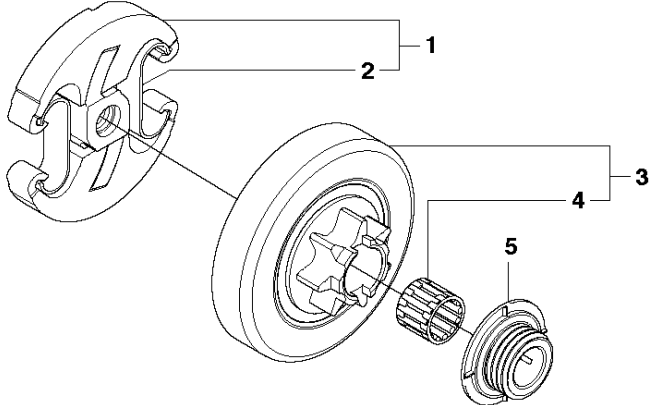

SPARE PARTS LIST

CHAIN SAWS

460

A 460
CLUTCH COVER

Ref	Part No	Description	Remark	QTY	KIT
1	537 28 63-01	CLUTCH COVER ASSY		1	
2	503 89 29-01	PIN		1	1
3	503 21 70-10	SCREW CCRPANT		1	1
4	503 89 08-02	KNEE JOINT ASSY		1	1
5	503 46 59-01	BRAKE SPRING		1	1
6	735 31 08-20	E-CLIP		1	1
7	537 29 86-01	LABEL		1	1
8	537 04 30-01	BRAKE BAND ASSY		1	1
9	503 85 52-01	GUIDE BUSHING		1	1
10	537 10 80-02	HUB CAP		1	1
11	537 01 74-01	BEARING SLEEVE		1	1
12	537 28 66-01	PAWL		1	1
13	537 08 90-01	WEAR PROTECTION		1	1
14	503 21 70-10	SCREW CCRPANT		4	1
15	537 28 65-01	WORM SCREW		1	1
16	503 21 70-10	SCREW CCRPANT		1	1
17	537 28 64-01	COVER		1	1
18	537 07 94-02	WORM WHEEL		1	1
19	503 23 00-63	WASHER		1	1
20	740 48 07-02	O-RING		1	1
21	503 22 00-01	HEXAGON NUT		2	

B 460
CLUTCH & OIL PUMP

Ref	Part No	Description	Remark	QTY	KIT
1	537 11 05-03	CLUTCH ASSY		1	
2	537 35 91-01	CLUTCH SPRING		2	1
3	537 29 17-02	CLUTCH DRUM ASSY	".325"x7 SPUR"	1	
3	537 29 16-04	CLUTCH DRUM ASSY	"3/8"x7 SPUR"	1	
4	503 25 52-01	NEEDLE BEARING		1	3
5	537 25 26-01	PUMP PINION		1	
6	544 18 01-04	OIL PUMP ASSY		1	
7	503 89 16-01	SPRING		1	6
8	503 23 00-60	WASHER		1	6
9	537 06 93-02	PUMP PISTON		1	6
10	503 89 15-01	SPRING		1	6
11	721 11 64-30	GROOVED PIN		1	6
12	537 02 71-01	ADJUSTER		1	6
13	503 21 74-16	SCREW IHSCT		1	
14	537 26 15-01	OIL PRESSURE HOSE		1	
15	585 51 40-01	OIL HOSE		1	
16	510 04 43-01	OIL SCREEN		1	

C 460
COVER

Ref	Part No	Description	Remark	QTY	KIT
1	537 30 89-01	CYLINDER COVER		1	
2	503 20 34-76	SCREW		3	1
3	503 98 74-01	LABEL		1	1

D 460
STARTER

11

13

10

Ref	Part No	Description	Remark	QTY	KIT
1	537 28 42-01	STARTER ASSY		1	
2	505 30 51-25	STARTER CORD		1	1
3	537 23 25-01	STARTER HANDLE		1	1
4	537 28 41-02	STARTER HOUSING		1	1
5	537 28 32-01	SLEEVE		1	1, 4
6	537 09 25-02	STARTER PULLEY		1	1
7	503 21 77-16	SCREW IHSCT		1	1
8	503 21 28-10	SCREW CCRPANT		2	1
9	537 24 17-01	SPRING CASSETTE ASSY		1	1
10	503 21 73-21	SCREW		4	
11	537 32 33-07	DECAL		1	
12	537 26 09-01	AIR CONDUCTOR		1	