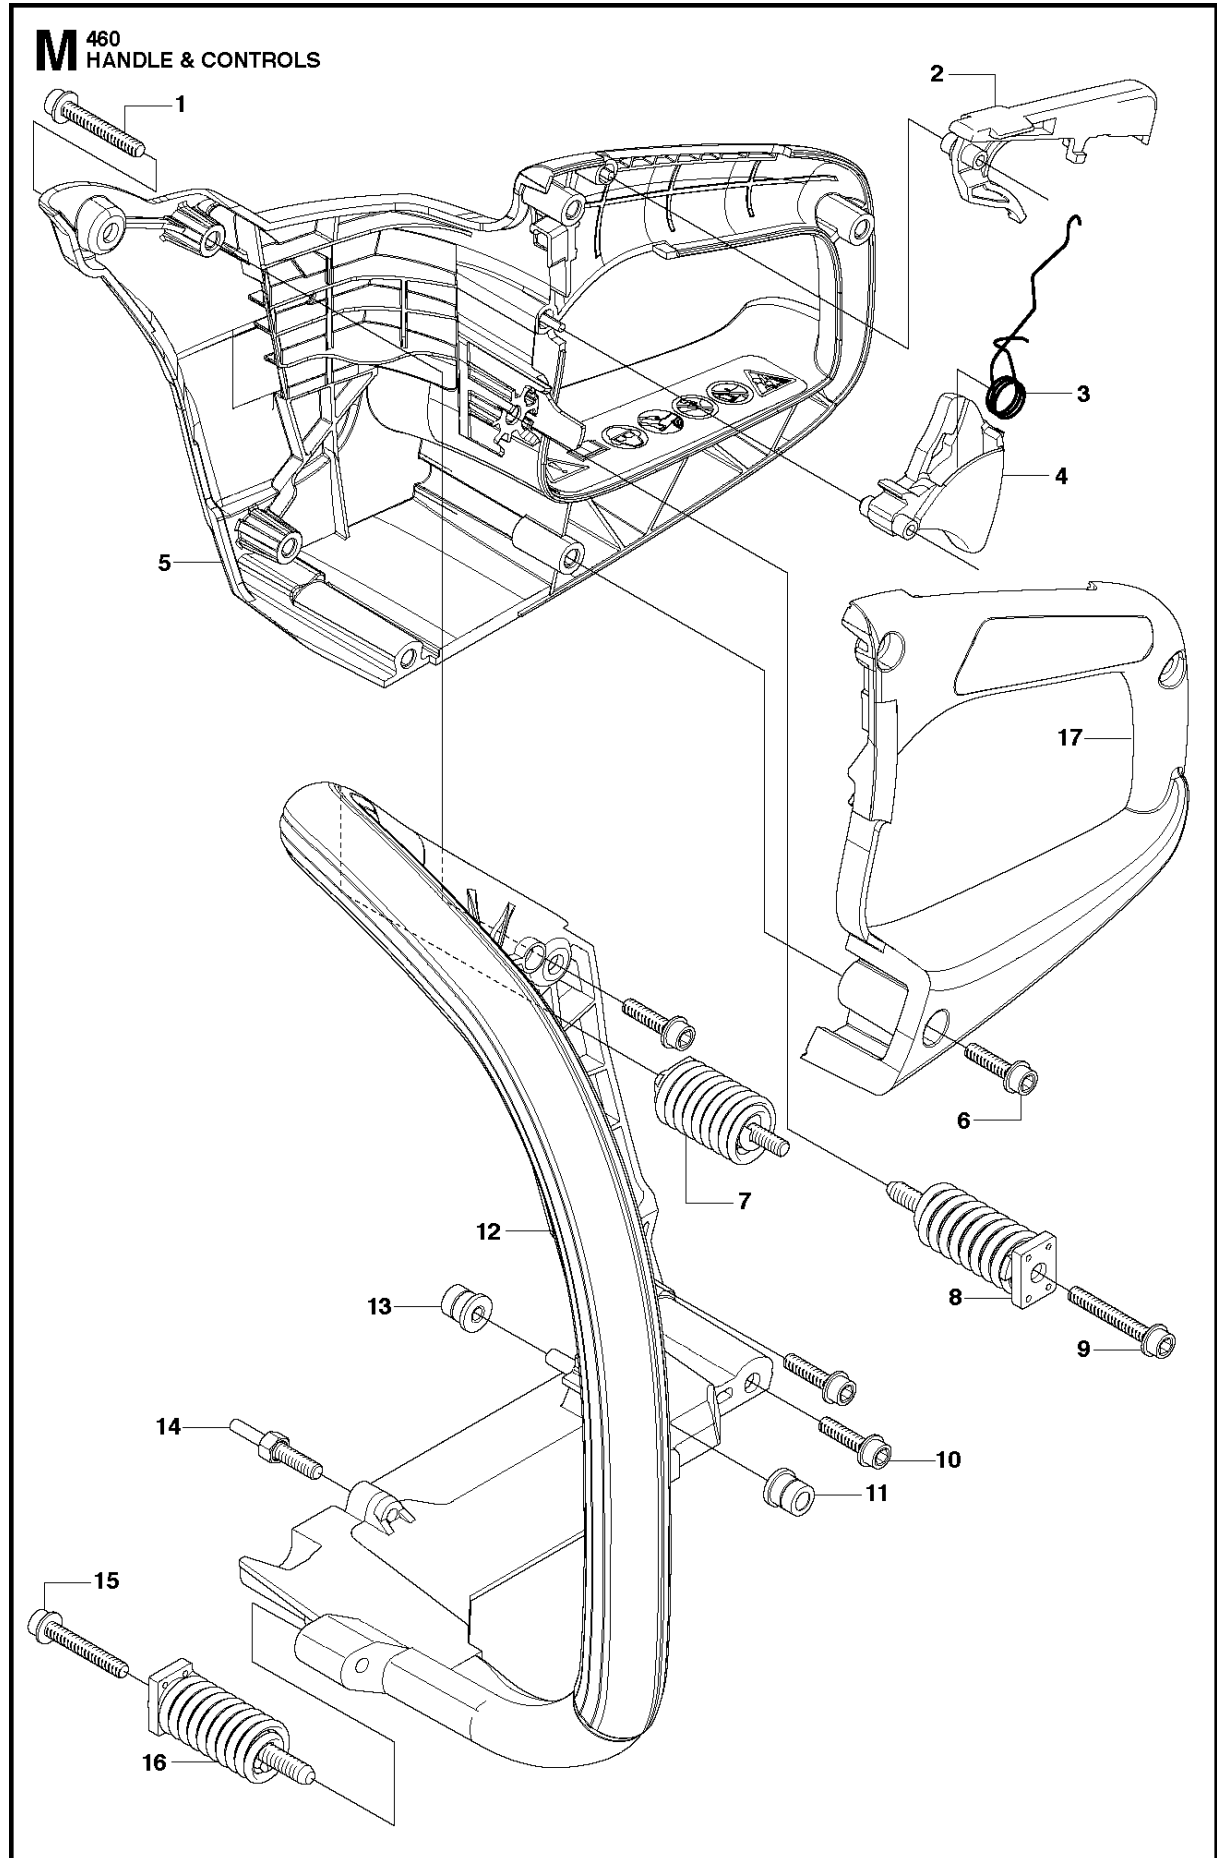

Ref	Part No	Description	Remark	QTY KIT
1	503 21 88-76	SCREW IHSCT		1
2	502 44 02-01	THROTTLE LOCKOUT		1
3	503 99 86-01	RECOIL SPRING		1
4	537 26 05-03	THROTTLE TRIGGER		1
5	580 94 59-01	REAR HANDLE		1
6	503 21 02-70	SCREW IHSCT		3
7	537 30 46-01	ANTIVIBRATION ELEMENT		1
8	503 85 41-01	ANTIVIBRATION ELEMENT		1
9	503 21 88-76	SCREW IHSCT		1
10	503 21 02-70	SCREW IHSCT		3
11	503 86 92-01	BUSHING		1
12	537 23 05-02	FRONT HANDLE		1
13	503 86 92-01	BUSHING		3
14	537 24 29-01	SCREW		1
15	503 21 88-76	SCREW IHSCT		1
16	503 92 31-01	ANTIVIBRATION ELEMENT		1
17	537 23 07-04	HUB CAP		1