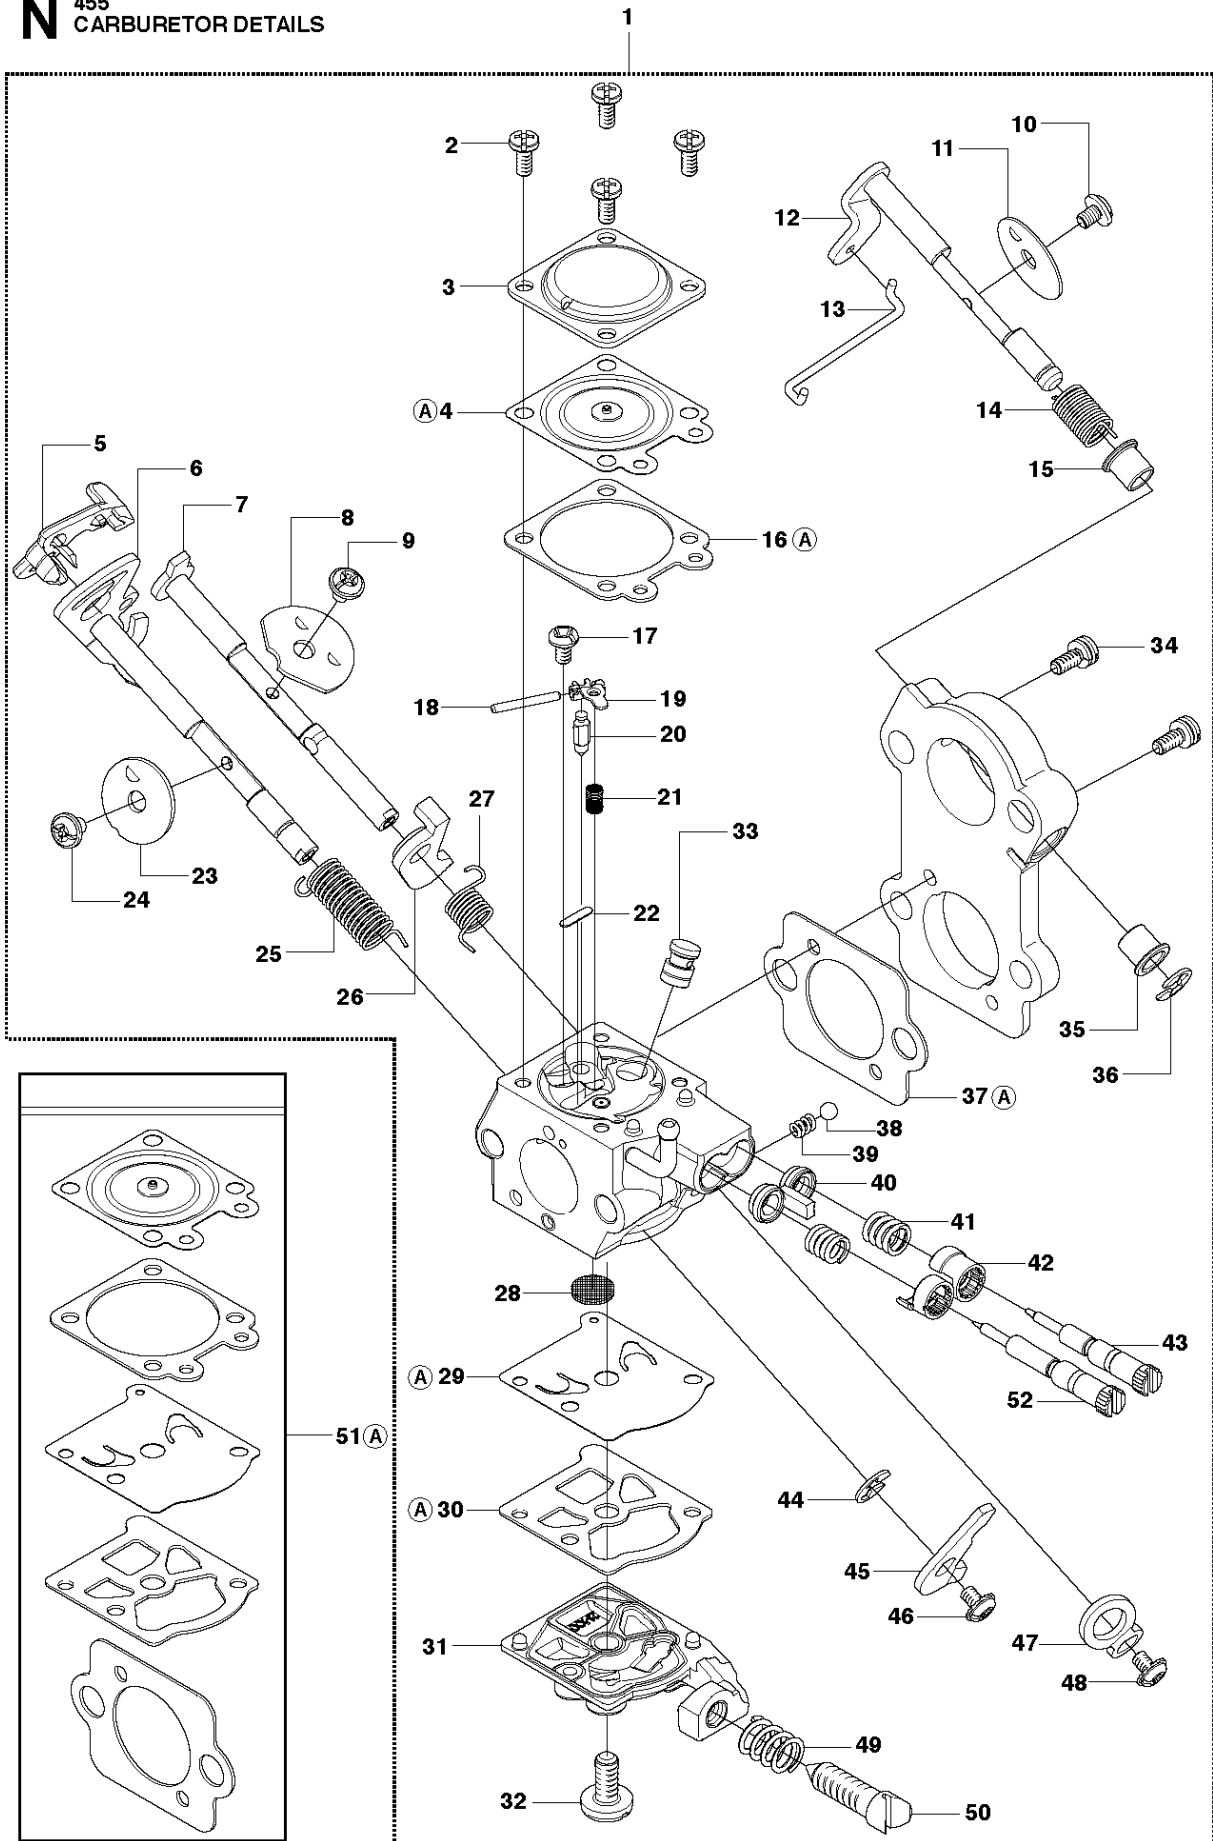

N 455
CARBURETOR DETAILS

CARBURETOR DETAILS

455 Rancher

Ref	Part No	Description	Remark	QTY	KIT
1	544 88 30-01	CARBURETTOR	WALBRO, WTEA-1	1	
2	503 58 46-01	SCREW		4	1
3	505 31 67-54	LOCK STYRMEMBRAN		1	1
4	502 84 70-01	DIAPHRAGM		1	1, 51
5	537 30 62-01	LEVER		1	1
6	537 40 74-01	SHAFT ASSY		1	1
7	537 40 75-01	SHAFT ASSY		1	1
8	537 40 77-01	VALVE		1	1
9	537 00 34-01	SCREW		1	1
10	537 00 34-01	SCREW		1	1
11	537 40 68-01	VALVE		1	1
12	537 40 69-01	SHAFT ASSY		1	1
13	537 40 72-01	ROD		1	1
14	537 40 70-01	SPRING THROTT.RETURN		1	1
15	537 40 67-01	BUSHING		1	1
16	504 35 09-06	GASKET		1	1, 51
17	502 84 71-01	SCREW		1	1
18	505 52 01-25	PIN		1	1
19	502 84 74-01	LEVER		1	1
20	503 56 34-01	NEEDLE VALVE		1	1
21	503 91 47-01	SPRING		1	1
22	502 84 69-01	PLUG		1	1
23	502 84 66-01	VALVE		1	1
24	544 11 15-01	SCREW		1	1
25	537 40 84-01	SPRING THROTT.RETURN		1	1
26	537 40 92-01	LEVER		1	1
27	537 40 86-01	SPRING CHOKE RETURN		1	1
28	501 66 61-01	SCREEN		1	1
29	502 21 36-01	DIAPHRAGM PUMP		1	1, 51
30	504 13 09-06	GASKET		1	1, 51
31	537 40 73-01	COVER		1	1
32	501 46 69-01	SCREW		1	1
33	502 84 68-01	NOZZLE ASSY		1	1
34	537 40 83-01	SCREW		2	1
35	537 40 66-01	BUSHING		1	1
36	505 31 67-36	RING		1	1
37	537 40 81-01	GASKET		1	1, 51
38	501 46 85-01	BALL		1	1
39	501 46 84-01	SPRING		1	1
40	544 97 14-01	RETAINER		1	1
41	544 97 10-01	SPRING		2	1
42	544 97 08-01	LIMITER CAP		2	1
43	502 84 72-01	NEEDLE	High Speed	1	1
44	505 31 67-36	RING		1	1
45	537 40 71-01	LEVER		1	1
46	501 46 87-01	SCREW		1	1
47	537 40 76-01	LEVER		1	1
48	501 46 87-01	SCREW		1	1
49	503 56 42-01	SPRING		1	1
50	537 40 82-01	SCREW		1	1
51	505 27 84-01	KIT	A = Set of Gaskets	1	
52	502 84 73-01	NEEDLE	Low Speed	1	1