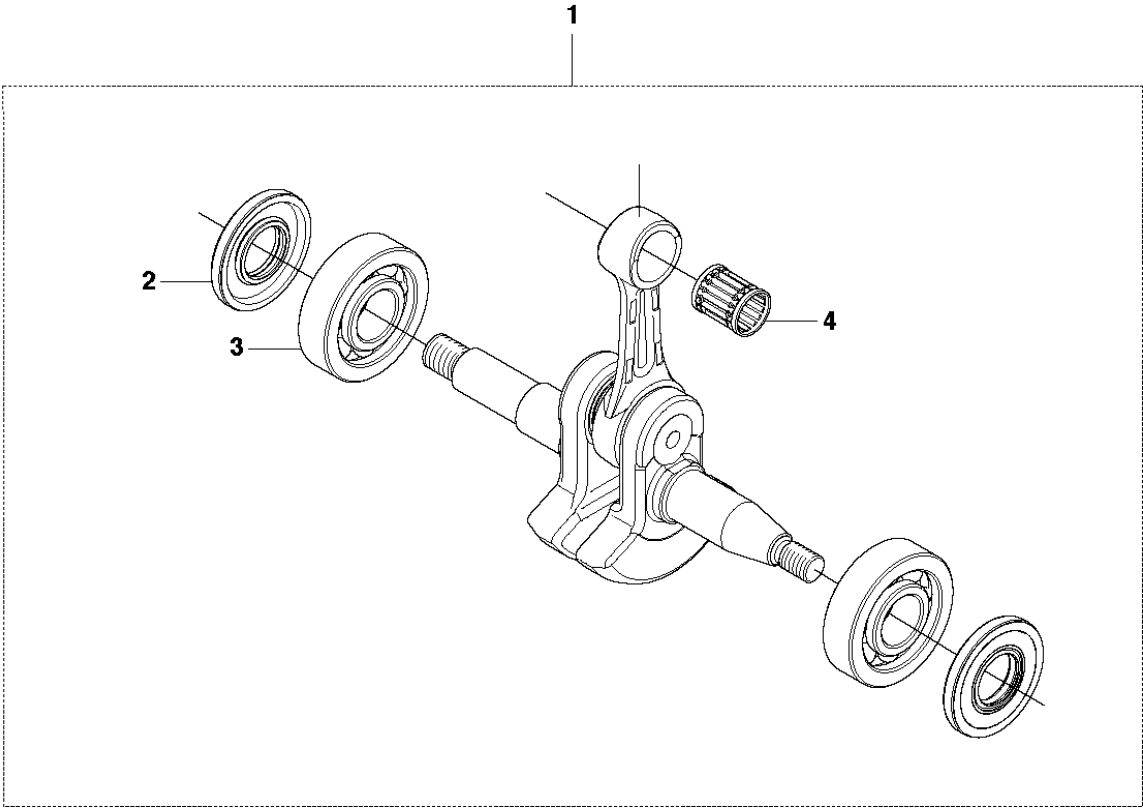

J 455e, 455
CRANKSHAFT

CRANKSHAFT

455 Rancher

Ref	Part No	Description	Remark	QTY	KIT
1	537 31 40-02	CRANKSHAFT ASSY		1	
2	503 26 19-01	SEALING		2	1
3	503 25 16-02	BALL BEARING		2	1
4	501 86 18-01	NEEDLE BEARING		1	1