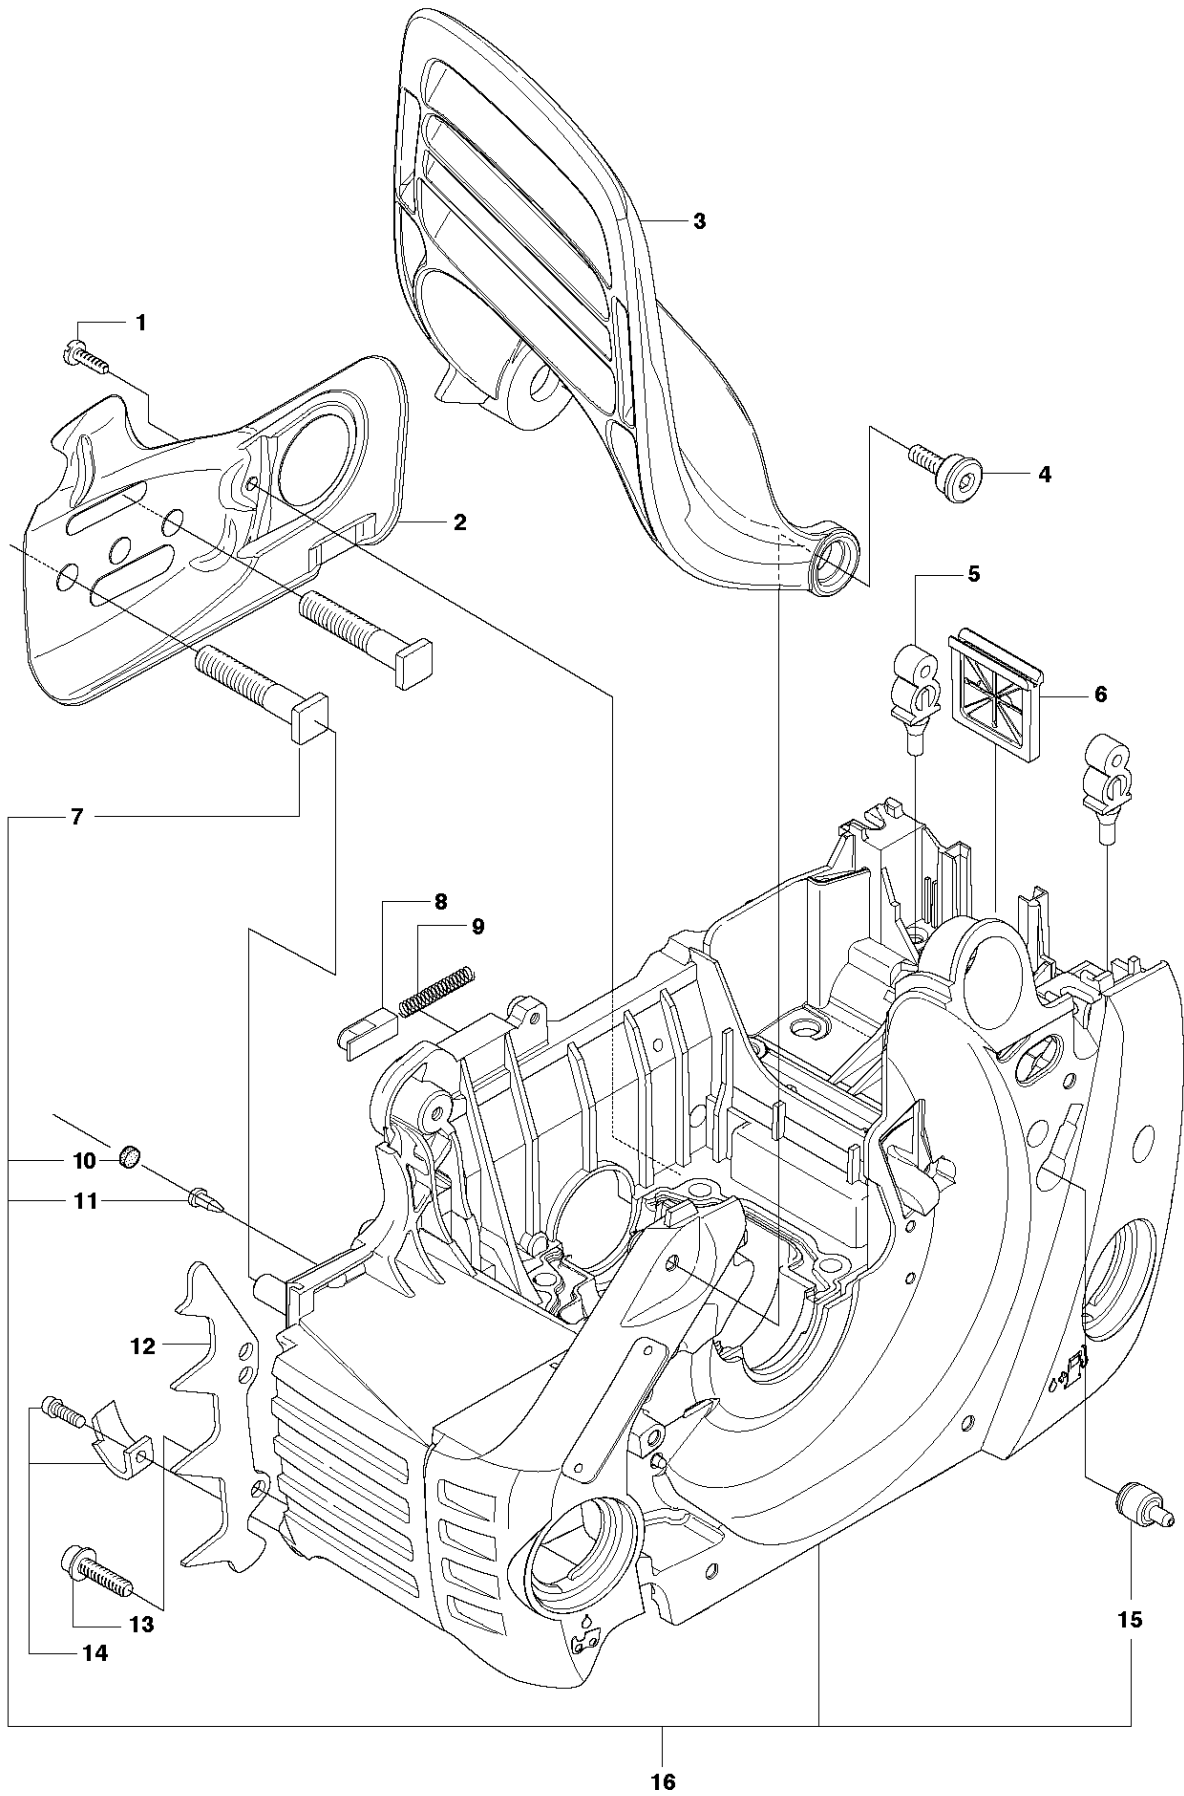

B 455e, 455
CLUTCH & OIL PUMP

CLUTCH & OIL PUMP

455 Rancher

Ref	Part No	Description	Remark	QTY	KIT
1	537 11 05-03	CLUTCH ASSY		1	
2	537 35 91-01	CLUTCH SPRING		2	1
3	537 29 17-02	CLUTCH DRUM ASSY	".325"x7 SPUR"	1	
3	537 29 16-04	CLUTCH DRUM ASSY	"8"x7 SPUR"	1	
4	503 25 52-01	NEEDLE BEARING		1	3
5	537 25 26-01	PUMP PINION		1	
6	544 18 01-04	OIL PUMP ASSY		1	
7	503 89 16-01	SPRING		1	6
8	503 23 00-60	WASHER		1	6
9	537 06 93-02	PUMP PISTON		1	6
10	503 89 15-01	SPRING		1	6
11	721 11 64-30	GROOVED PIN		1	6
12	537 02 71-01	ADJUSTER		1	6
13	503 21 74-16	SCREW IHSCT		1	
14	537 26 15-01	OIL PRESSURE HOSE		1	
15	585 51 40-01	OIL HOSE		1	
16	510 04 43-01	OIL SCREEN		1	

H 455e, 455
CYLINDER PISTON

CYLINDER PISTON

455 Rancher

Ref	Part No	Description	Remark	QTY KIT	
1	585 23 63-01	DECOMPRESSION VALVE		1	
2	503 55 22-01	PLUG		1	
3	577 48 40-01	SPARK PLUG	HQT-1	1	
4	503 42 43-01	IMPULSE NIPPLE		1	5
5	537 32 04-02	CYLINDER KIT	455	1	
6	537 24 58-01	GASKET		1	
7	537 24 57-01	GASKET		1	
8	503 20 05-27	SCREW IHSCM		4	
9	503 28 90-50	PISTON RING	455	1	10, 5
10	537 29 30-04	PISTON ASSY	455	1	5
11	737 43 12-00	SNAP RING		2	10, 5
12	501 86 18-01	NEEDLE BEARING		1	5

J 455e, 455
CRANKSHAFT

CRANKSHAFT

455 Rancher

Ref	Part No	Description	Remark	QTY	KIT
1	537 31 40-02	CRANKSHAFT ASSY		1	
2	503 26 19-01	SEALING		2	1
3	503 25 16-02	BALL BEARING		2	1
4	501 86 18-01	NEEDLE BEARING		1	1

K2 455
CRANKCASE

CRANKCASE

455 Rancher

Ref	Part No	Description	Remark	QTY	KIT
1	503 21 70-10	SCREW CCRPANT		1	
2	537 27 13-02	CHAIN GUIDE PLATE		1	
3	537 28 43-01	HAND GUARD		1	
4	537 29 65-01	SCREW		2	
5	503 86 93-01	SUPPORT		2	
6	537 26 04-01	BELLOWS		1	
7	537 22 78-01	BAR BOLT		2	16
8	503 89 24-01	LOCK		1	
9	503 43 65-01	POSITION SPRING		1	
10	537 40 35-01	FILTER		1	16
11	530 02 61-19	CHECK VALVE		1	16
12	503 97 38-01	SPIKE		1	
13	503 21 68-72	SCREW IHSCT		2	
14	503 91 06-71	KIT		1	
15	537 35 95-01	TANK VENT ASSY		1	16
16	510 06 59-02	CRANKCASE		1	