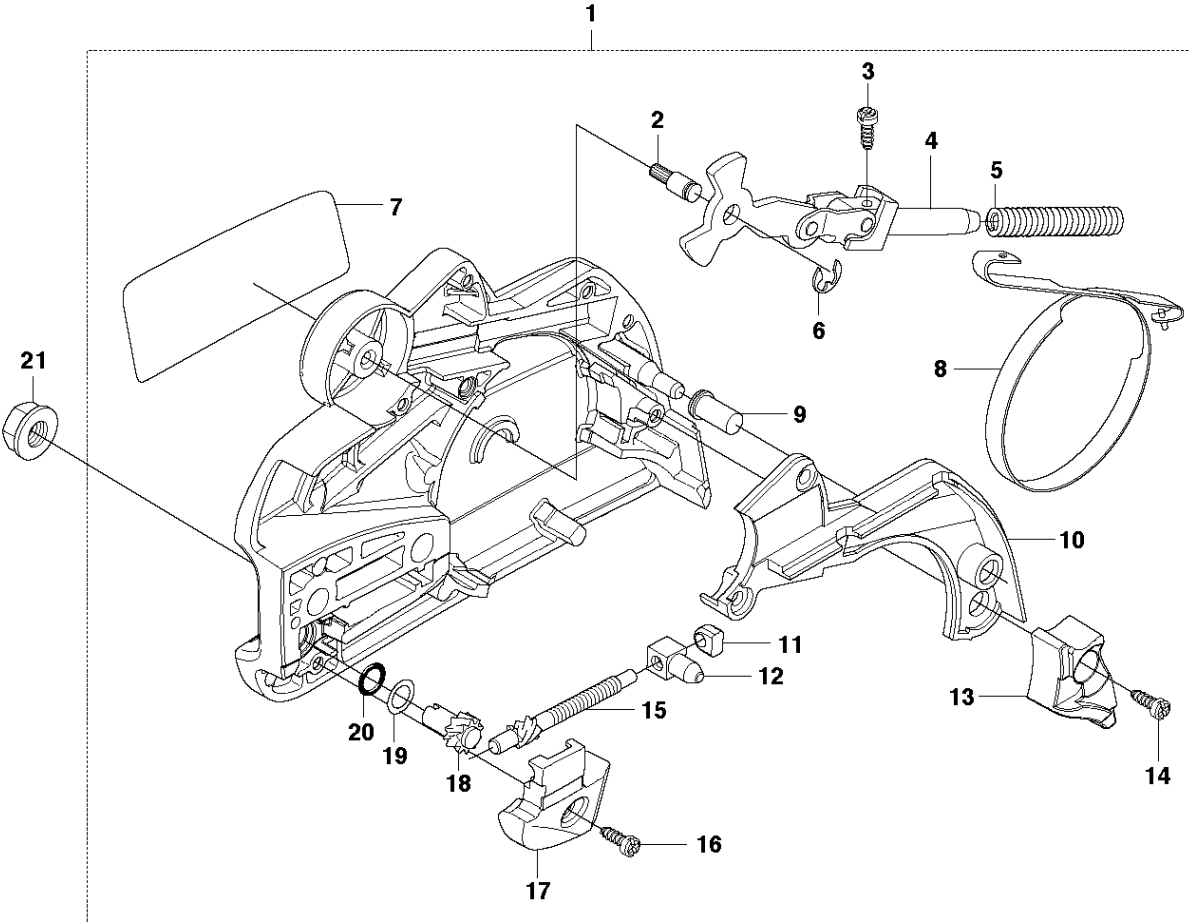

SPARE PARTS LIST

CHAIN SAWS

455 Rancher

A2 455 Rancher
CLUTCH COVER

CLUTCH COVER

455 Rancher

Ref	Part No	Description	Remark	QTY	KIT
1	537 28 63-01	CLUTCH COVER ASSY		1	
2	503 89 29-01	PIN		1	1
3	503 21 70-10	SCREW CCRPANT		1	1
4	503 89 08-02	KNEE JOINT ASSY		1	1
5	503 46 59-01	BRAKE SPRING		1	1
6	735 31 08-20	E-CLIP		1	1
7	537 29 86-01	LABEL		1	1
8	537 04 30-01	BRAKE BAND ASSY		1	1
9	503 85 52-01	GUIDE BUSHING		1	1
10	537 10 80-02	HUB CAP		1	1
11	537 01 74-01	BEARING SLEEVE		1	1,15
12	537 28 66-01	PAWL		1	1,15
13	537 08 90-01	WEAR PROTECTION		1	1
14	503 21 70-10	SCREW CCRPANT		4	1
15	575 26 04-03	CHAIN TENSIONER KIT		1	1
16	503 21 70-10	SCREW CCRPANT		1	1
17	537 28 64-01	COVER		1	1
18	537 07 94-02	WORM WHEEL		1	1,15
19	503 23 00-63	WASHER		1	1,15
20	740 48 07-02	O-RING		1	1,15
21	503 22 00-01	HEXAGON NUT		2	

B 455e, 455
CLUTCH & OIL PUMP

CLUTCH & OIL PUMP

455 Rancher

Ref	Part No	Description	Remark	QTY	KIT
1	537 11 05-03	CLUTCH ASSY		1	
2	537 35 91-01	CLUTCH SPRING		2	1
3	537 29 17-02	CLUTCH DRUM ASSY	".325"x7 SPUR"	1	
3	537 29 16-04	CLUTCH DRUM ASSY	"8"x7 SPUR"	1	
4	503 25 52-01	NEEDLE BEARING		1	3
5	537 25 26-01	PUMP PINION		1	
6	544 18 01-04	OIL PUMP ASSY		1	
7	503 89 16-01	SPRING		1	6
8	503 23 00-60	WASHER		1	6
9	537 06 93-02	PUMP PISTON		1	6
10	503 89 15-01	SPRING		1	6
11	721 11 64-30	GROOVED PIN		1	6
12	537 02 71-01	ADJUSTER		1	6
13	503 21 74-16	SCREW IHSCT		1	
14	537 26 15-01	OIL PRESSURE HOSE		1	
15	585 51 40-01	OIL HOSE		1	
16	510 04 43-01	OIL SCREEN		1	