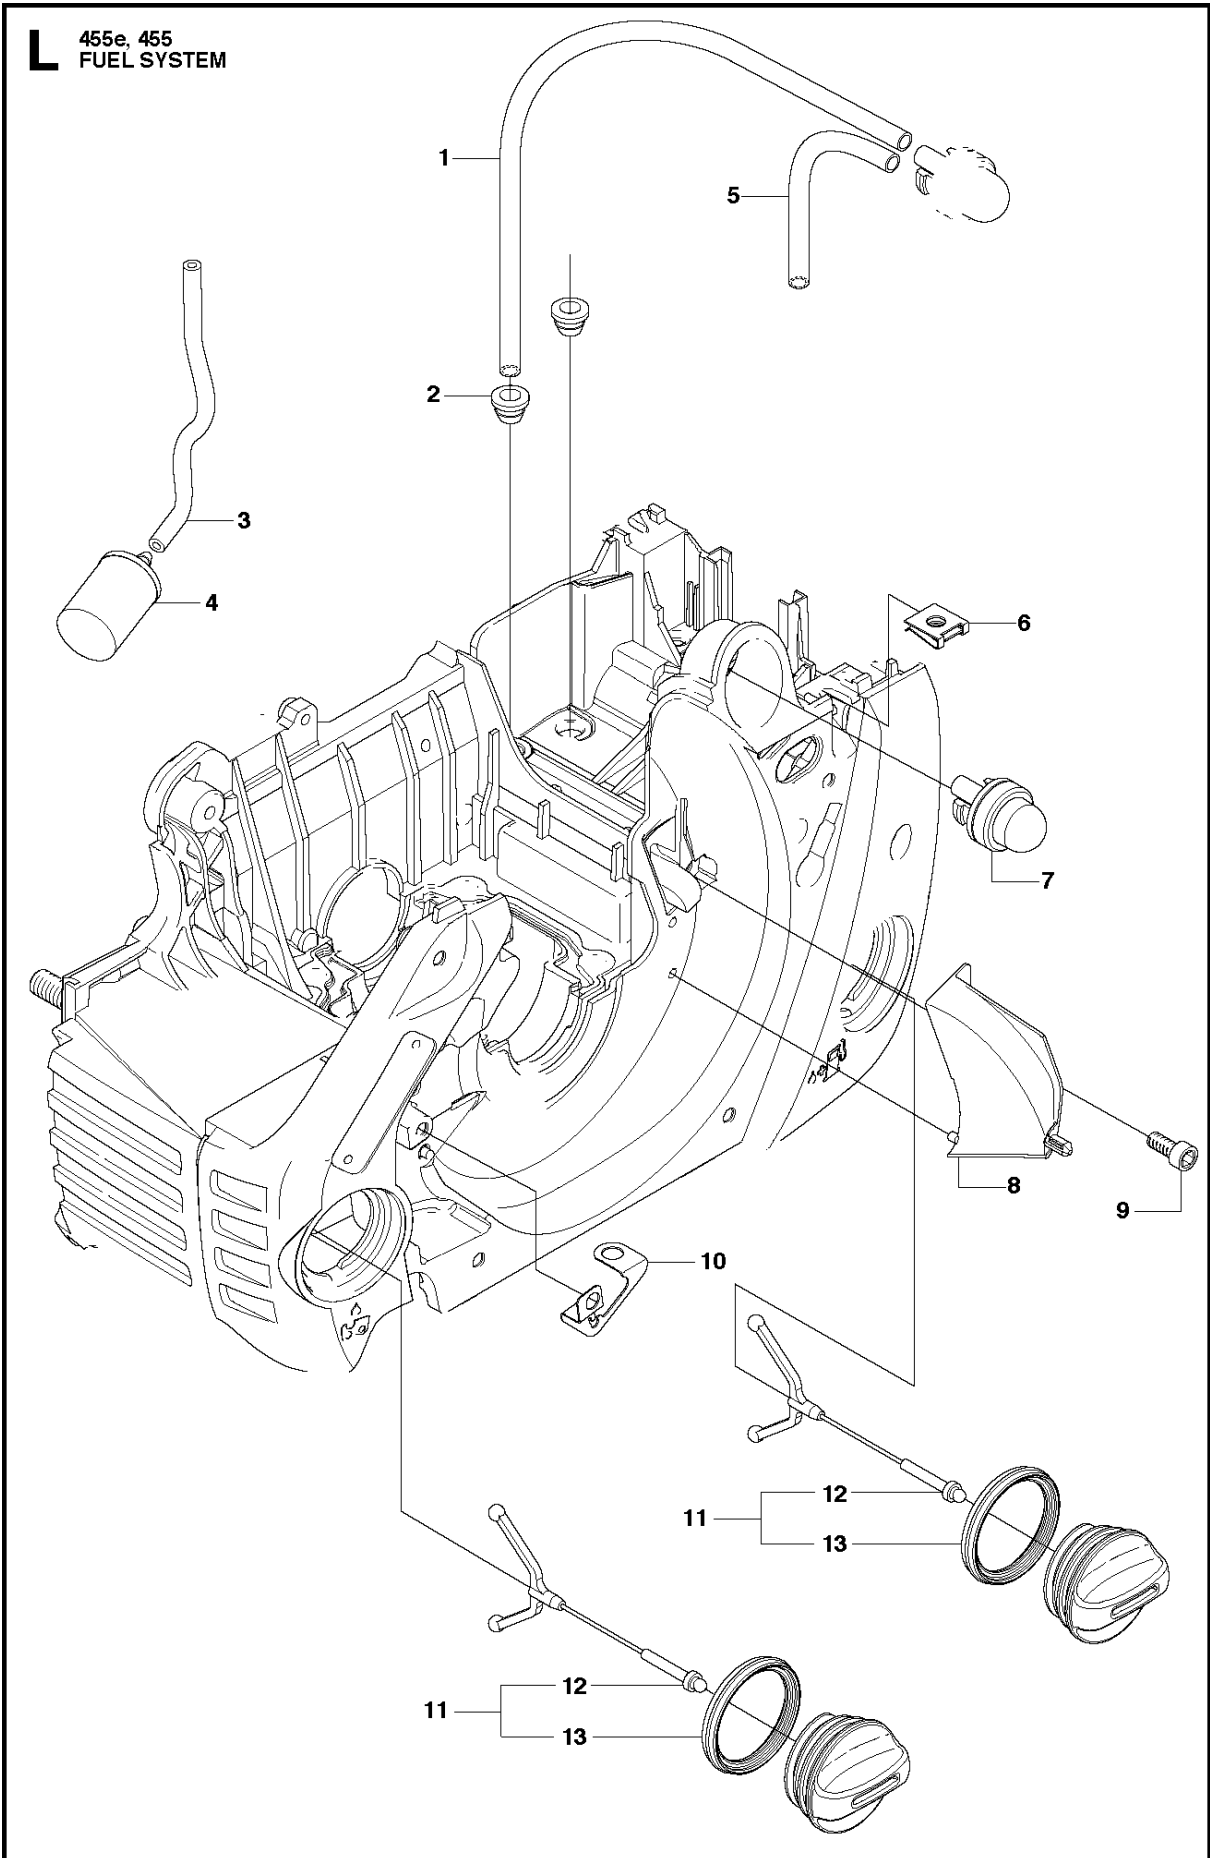

FUEL SYSTEM

455 Rancher

Ref	Part No	Description	Remark	QTY KIT
1	537 04 24-08	FUEL HOSE		1
2	503 73 58-01	BUSHING		2
3	581 75 62-02	FUEL HOSE		1
4	503 44 32-01	FUEL FILTER		1
5	537 04 24-02	FUEL HOSE		1
6	503 22 69-02	NUT		3
7	503 93 66-01	PURGE		1
8	537 31 79-01	AIR NOZZLE		1
9	503 21 74-12	SCREW IHSCT		1
10	537 27 80-01	GROUND PLATE		1
11	537 21 52-02	TANK CAP ASSY		2
12	503 57 89-01	HOLDER		1
13	537 21 50-01	SEALING		1