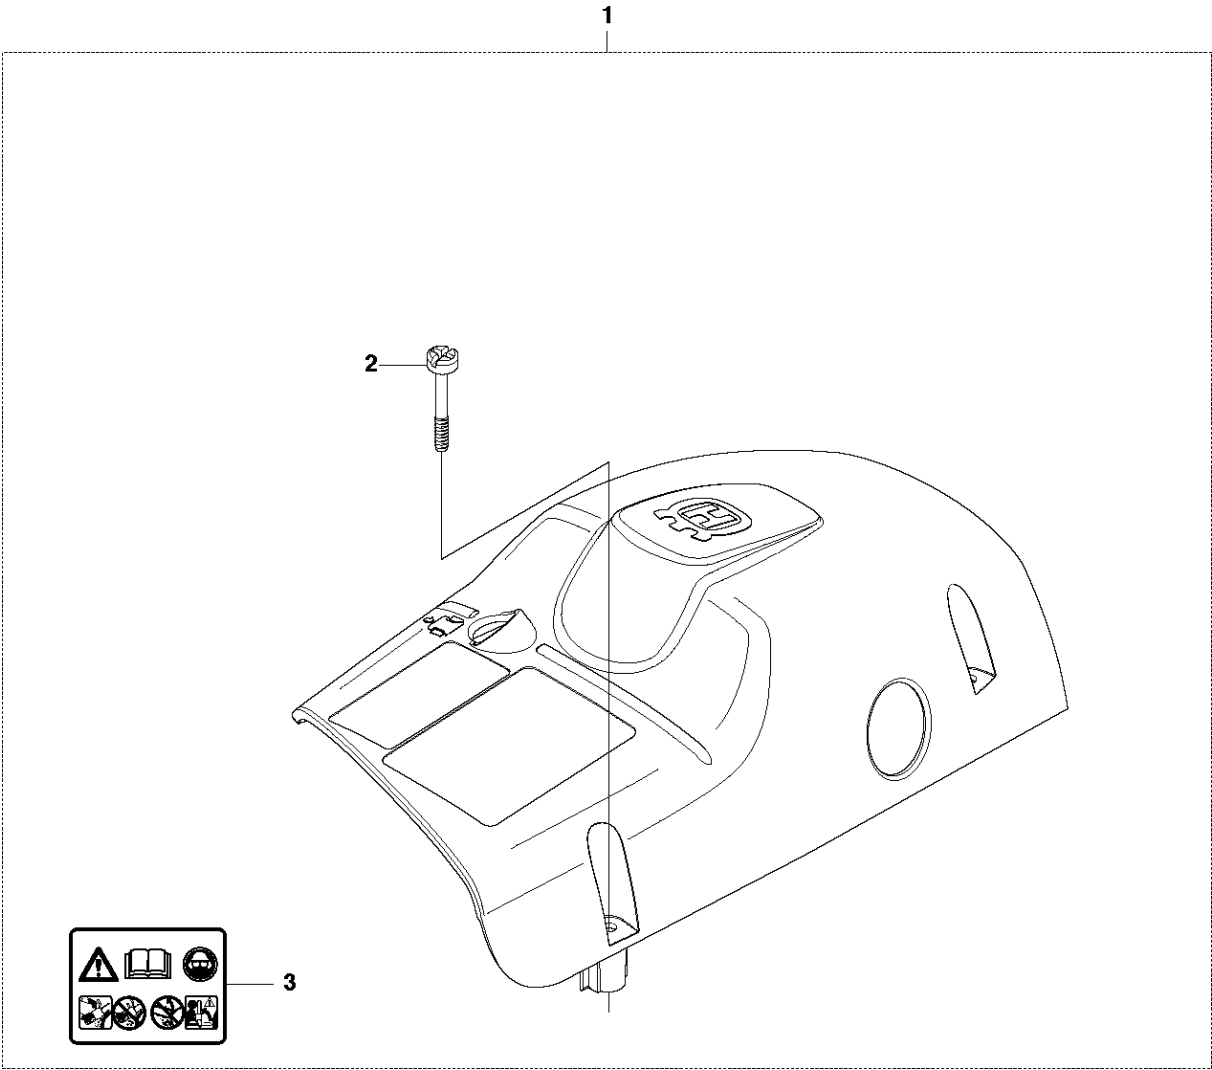

C 455e, 455
COVER

COVER

455 Rancher

Ref	Part No	Description	Remark	QTY	KIT
1	537 30 89-01	CYLINDER COVER		1	
2	503 20 34-76	SCREW		3	1
3	503 98 74-01	LABEL		1	1