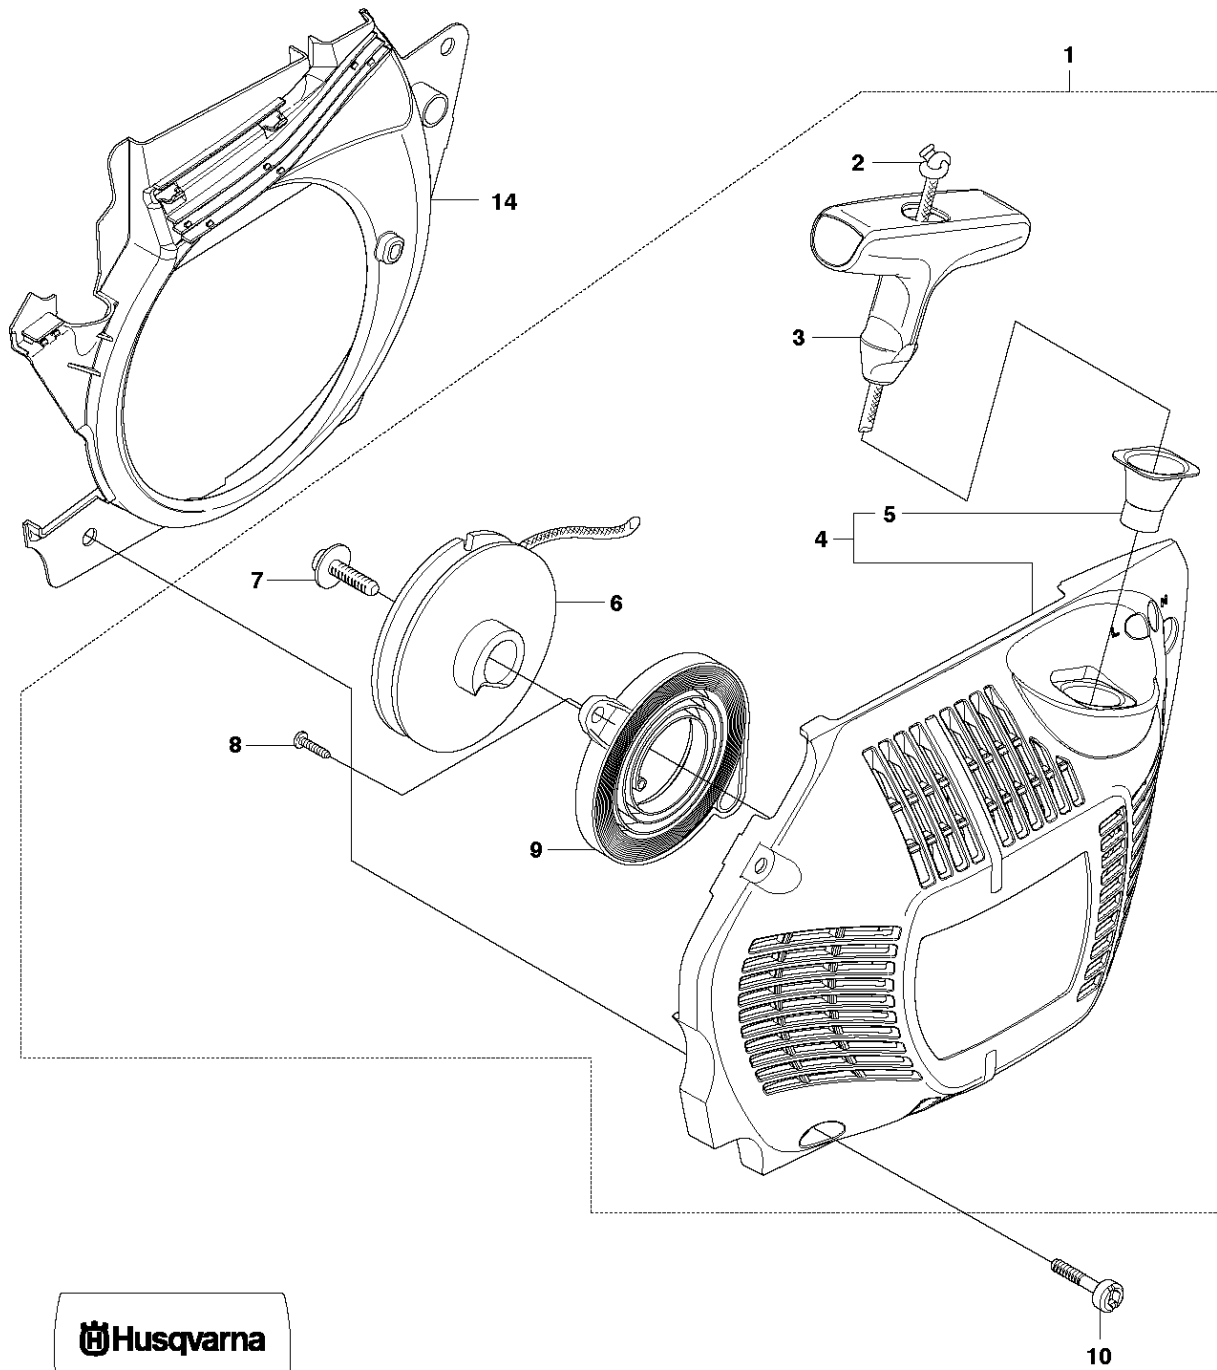

B 455e, 455
CLUTCH & OIL PUMP

CLUTCH & OIL PUMP

455 Rancher

Ref	Part No	Description	Remark	QTY	KIT
1	537 11 05-03	CLUTCH ASSY		1	
2	537 35 91-01	CLUTCH SPRING		2	1
3	537 29 17-02	CLUTCH DRUM ASSY	".325"x7 SPUR"	1	
3	537 29 16-04	CLUTCH DRUM ASSY	"8"x7 SPUR"	1	
4	503 25 52-01	NEEDLE BEARING		1	3
5	537 25 26-01	PUMP PINION		1	
6	544 18 01-04	OIL PUMP ASSY		1	
7	503 89 16-01	SPRING		1	6
8	503 23 00-60	WASHER		1	6
9	537 06 93-02	PUMP PISTON		1	6
10	503 89 15-01	SPRING		1	6
11	721 11 64-30	GROOVED PIN		1	6
12	537 02 71-01	ADJUSTER		1	6
13	503 21 74-16	SCREW IHSCT		1	
14	537 26 15-01	OIL PRESSURE HOSE		1	
15	585 51 40-01	OIL HOSE		1	
16	510 04 43-01	OIL SCREEN		1	

C 455e, 455
COVER

COVER

455 Rancher

Ref	Part No	Description	Remark	QTY	KIT
1	537 30 89-01	CYLINDER COVER		1	
2	503 20 34-76	SCREW		3	1
3	503 98 74-01	LABEL		1	1

D 455e, 455
STARTER

STARTER

455 Rancher

Ref	Part No	Description	Remark	QTY	KIT
1	537 28 42-01	STARTER ASSY		1	
2	505 30 51-25	STARTER CORD		1	1
3	537 23 25-01	STARTER HANDLE		1	1
4	537 28 41-02	STARTER HOUSING		1	1
5	537 28 32-01	SLEEVE		1	1, 4
6	537 09 25-02	STARTER PULLEY		1	1
7	503 21 77-16	SCREW IHSCT		1	1
8	503 21 28-10	SCREW CCRPANT		2	1
9	537 24 17-01	SPRING CASSETTE ASSY		1	1
10	503 21 73-21	SCREW		4	
12	537 32 33-04	DECAL		1	
13	537 32 33-06	DECAL		1	
14	537 26 09-01	AIR CONDUCTOR		1	