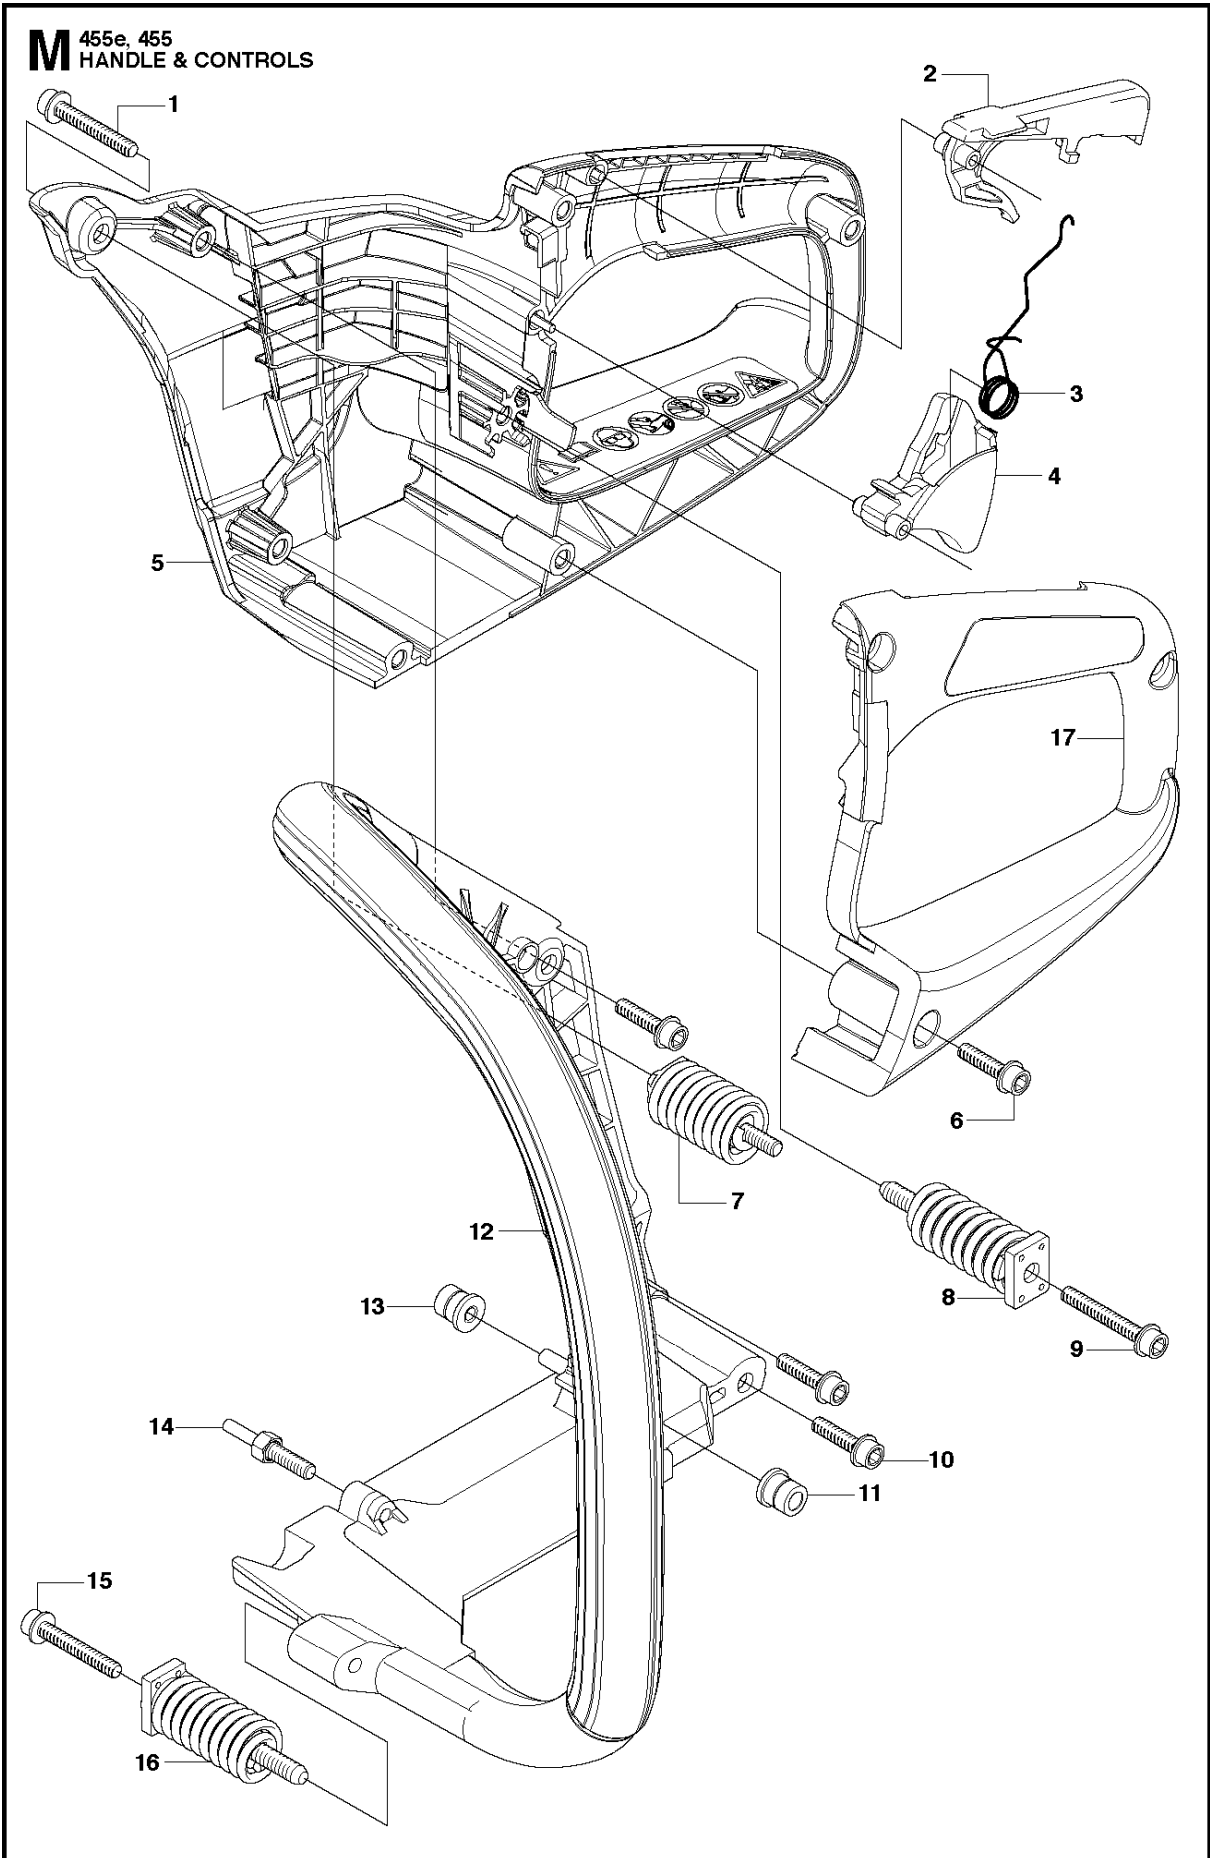

HANDLE & CONTROLS

455 Rancher

Ref	Part No	Description	Remark	QTY KIT
1	503 21 88-76	SCREW IHSCT		1
2	502 44 02-01	THROTTLE LOCKOUT		1
3	503 99 86-01	RECOIL SPRING		1
4	537 26 05-03	THROTTLE TRIGGER		1
5	580 94 59-01	REAR HANDLE		1
6	503 21 02-70	SCREW IHSCT		3
7	537 30 46-01	ANTIVIBRATION ELEMENT		1
8	503 85 41-01	ANTIVIBRATION ELEMENT		1
9	503 21 88-76	SCREW IHSCT		1
10	503 21 02-70	SCREW IHSCT		3
11	503 86 92-01	BUSHING		1
12	537 23 05-02	FRONT HANDLE		1
13	503 86 92-01	BUSHING		3
14	537 24 29-01	SCREW		1
15	503 21 88-76	SCREW IHSCT		1
16	503 92 31-01	ANTIVIBRATION ELEMENT		1
17	537 23 07-04	HUB CAP		1