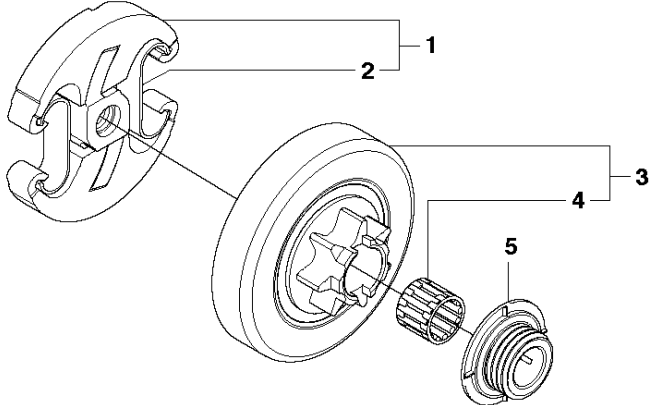

SPARE PARTS LIST

CHAIN SAWS

455 Rancher

A2 455 Rancher
CLUTCH COVER

CLUTCH COVER

455 Rancher

Ref	Part No	Description	Remark	QTY	KIT
1	537 28 63-01	CLUTCH COVER ASSY		1	
2	503 89 29-01	PIN		1	1
3	503 21 70-10	SCREW CCRPANT		1	1
4	503 89 08-02	KNEE JOINT ASSY		1	1
5	503 46 59-01	BRAKE SPRING		1	1
6	735 31 08-20	E-CLIP		1	1
7	537 29 86-01	LABEL		1	1
8	537 04 30-01	BRAKE BAND ASSY		1	1
9	503 85 52-01	GUIDE BUSHING		1	1
10	537 10 80-02	HUB CAP		1	1
11	537 01 74-01	BEARING SLEEVE		1	1,15
12	537 28 66-01	PAWL		1	1,15
13	537 08 90-01	WEAR PROTECTION		1	1
14	503 21 70-10	SCREW CCRPANT		4	1
15	575 26 04-03	CHAIN TENSIONER KIT		1	1
16	503 21 70-10	SCREW CCRPANT		1	1
17	537 28 64-01	COVER		1	1
18	537 07 94-02	WORM WHEEL		1	1,15
19	503 23 00-63	WASHER		1	1,15
20	740 48 07-02	O-RING		1	1,15
21	503 22 00-01	HEXAGON NUT		2	

B 455e, 455
CLUTCH & OIL PUMP

CLUTCH & OIL PUMP

455 Rancher

Ref	Part No	Description	Remark	QTY	KIT
1	537 11 05-03	CLUTCH ASSY		1	
2	537 35 91-01	CLUTCH SPRING		2	1
3	537 29 17-02	CLUTCH DRUM ASSY	".325"x7 SPUR"	1	
3	537 29 16-04	CLUTCH DRUM ASSY	"8"x7 SPUR"	1	
4	503 25 52-01	NEEDLE BEARING		1	3
5	537 25 26-01	PUMP PINION		1	
6	544 18 01-04	OIL PUMP ASSY		1	
7	503 89 16-01	SPRING		1	6
8	503 23 00-60	WASHER		1	6
9	537 06 93-02	PUMP PISTON		1	6
10	503 89 15-01	SPRING		1	6
11	721 11 64-30	GROOVED PIN		1	6
12	537 02 71-01	ADJUSTER		1	6
13	503 21 74-16	SCREW IHSCT		1	
14	537 26 15-01	OIL PRESSURE HOSE		1	
15	585 51 40-01	OIL HOSE		1	
16	510 04 43-01	OIL SCREEN		1	