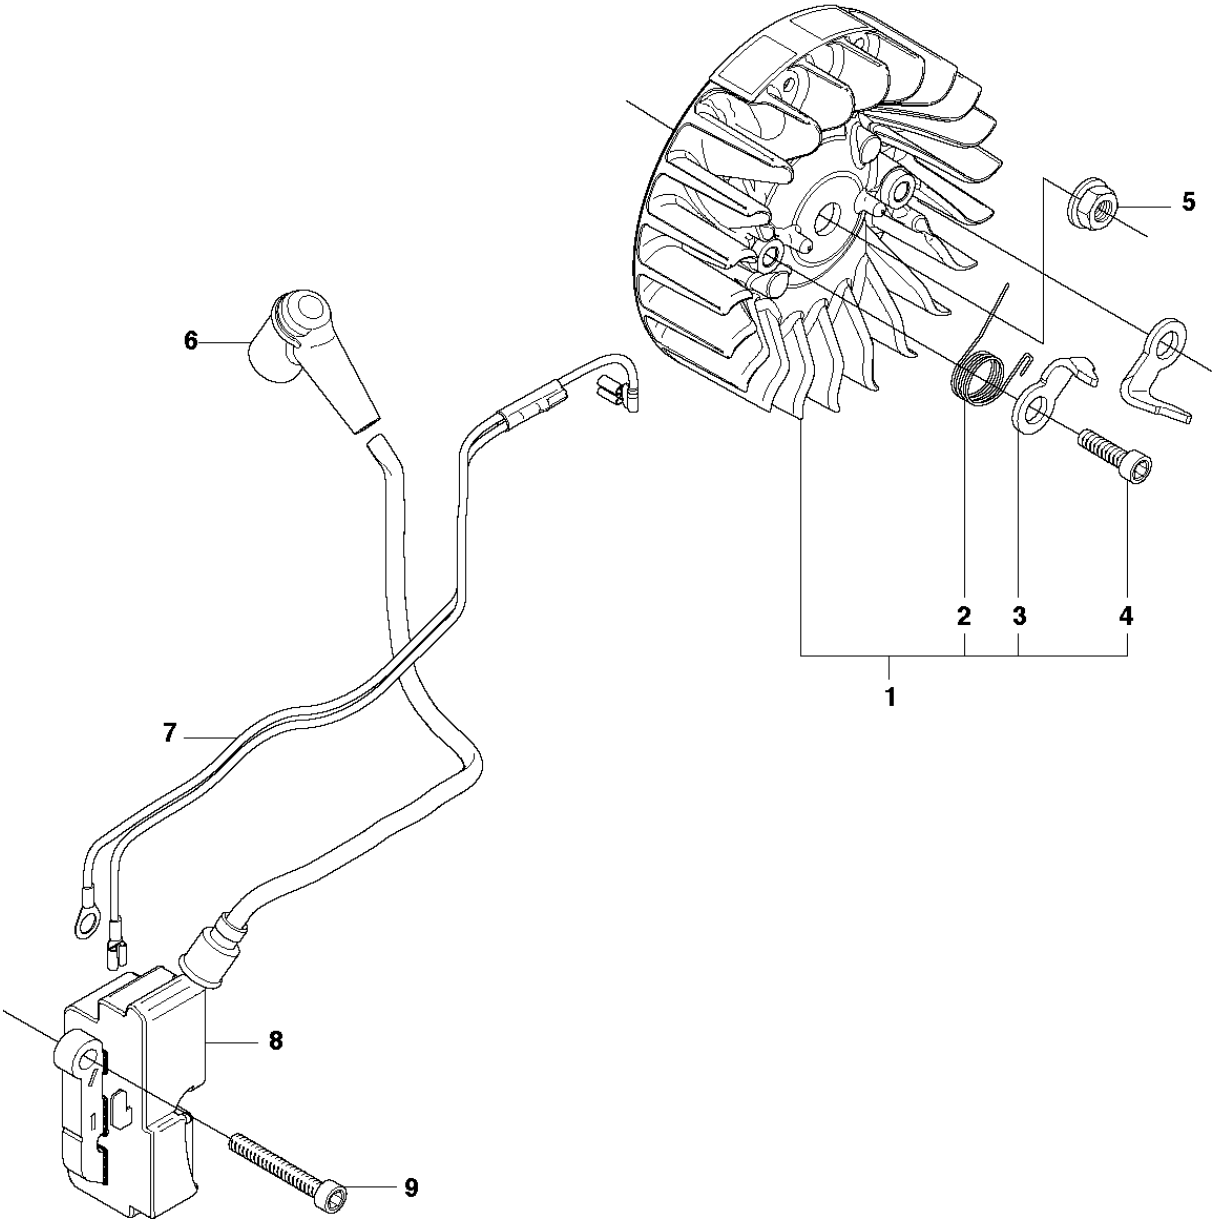

E 455e, 455
ELECTRICAL

ELECTRICAL

455 Rancher

Ref	Part No	Description	Remark	QTY	KIT
1	537 29 27-01	FLYWHEEL ASSY		1	
2	529 27 11-01	SPRING		2	1
3	537 24 56-01	STARTER PAWL		2	1
4	501 81 99-03	SCREW		2	1
5	503 22 04-01	NUT		1	
6	501 48 54-02	SPARK PLUG CAP		1	
7	537 27 27-01	WIRING ASSY		1	
8	544 04 70-01	IGNITION MODULE		1	
9	503 21 55-25	SCREW IHSCT		2