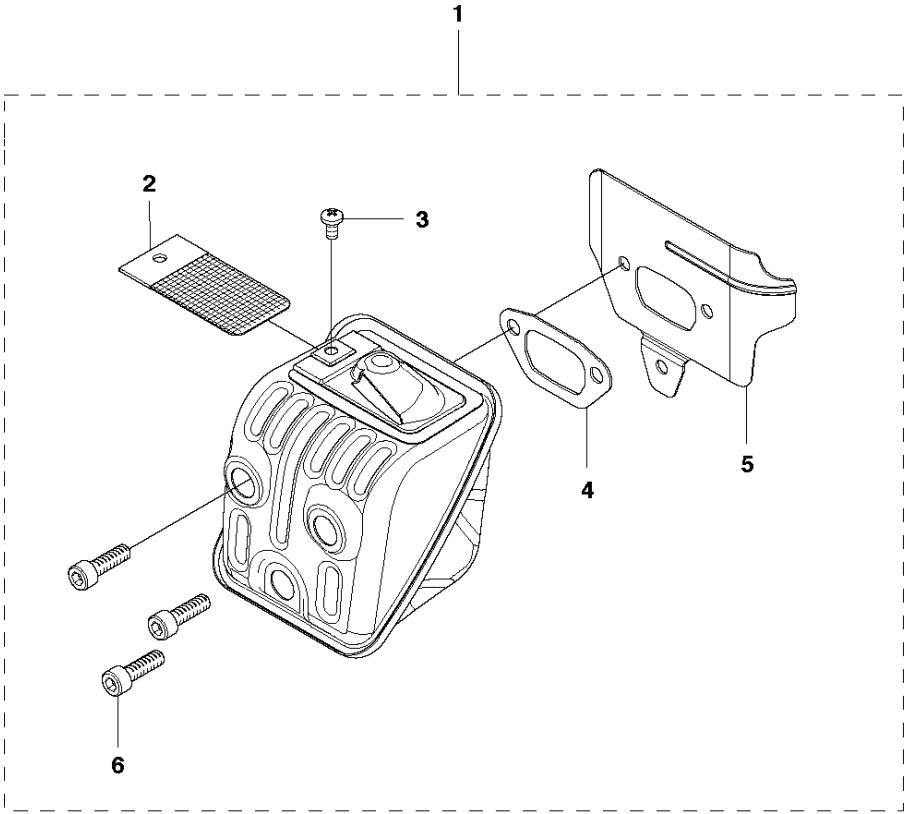

F 455e, 455
MUFFLER

MUFFLER

455 Rancher

Ref	Part No	Description	Remark	QTY	KIT
1	575 74 30-02	MUFFLER KIT		1	
2	544 11 68-02	SPARK ARRESTER SCREEN		1	1
3	724 12 87-59	SCREW CRPANM		1	
4	537 28 77-01	GASKET		1	
5	577 22 33-01	HEAT DEFLECTOR		1	
6	725 53 70-55	SCREW IHSCM		3	1