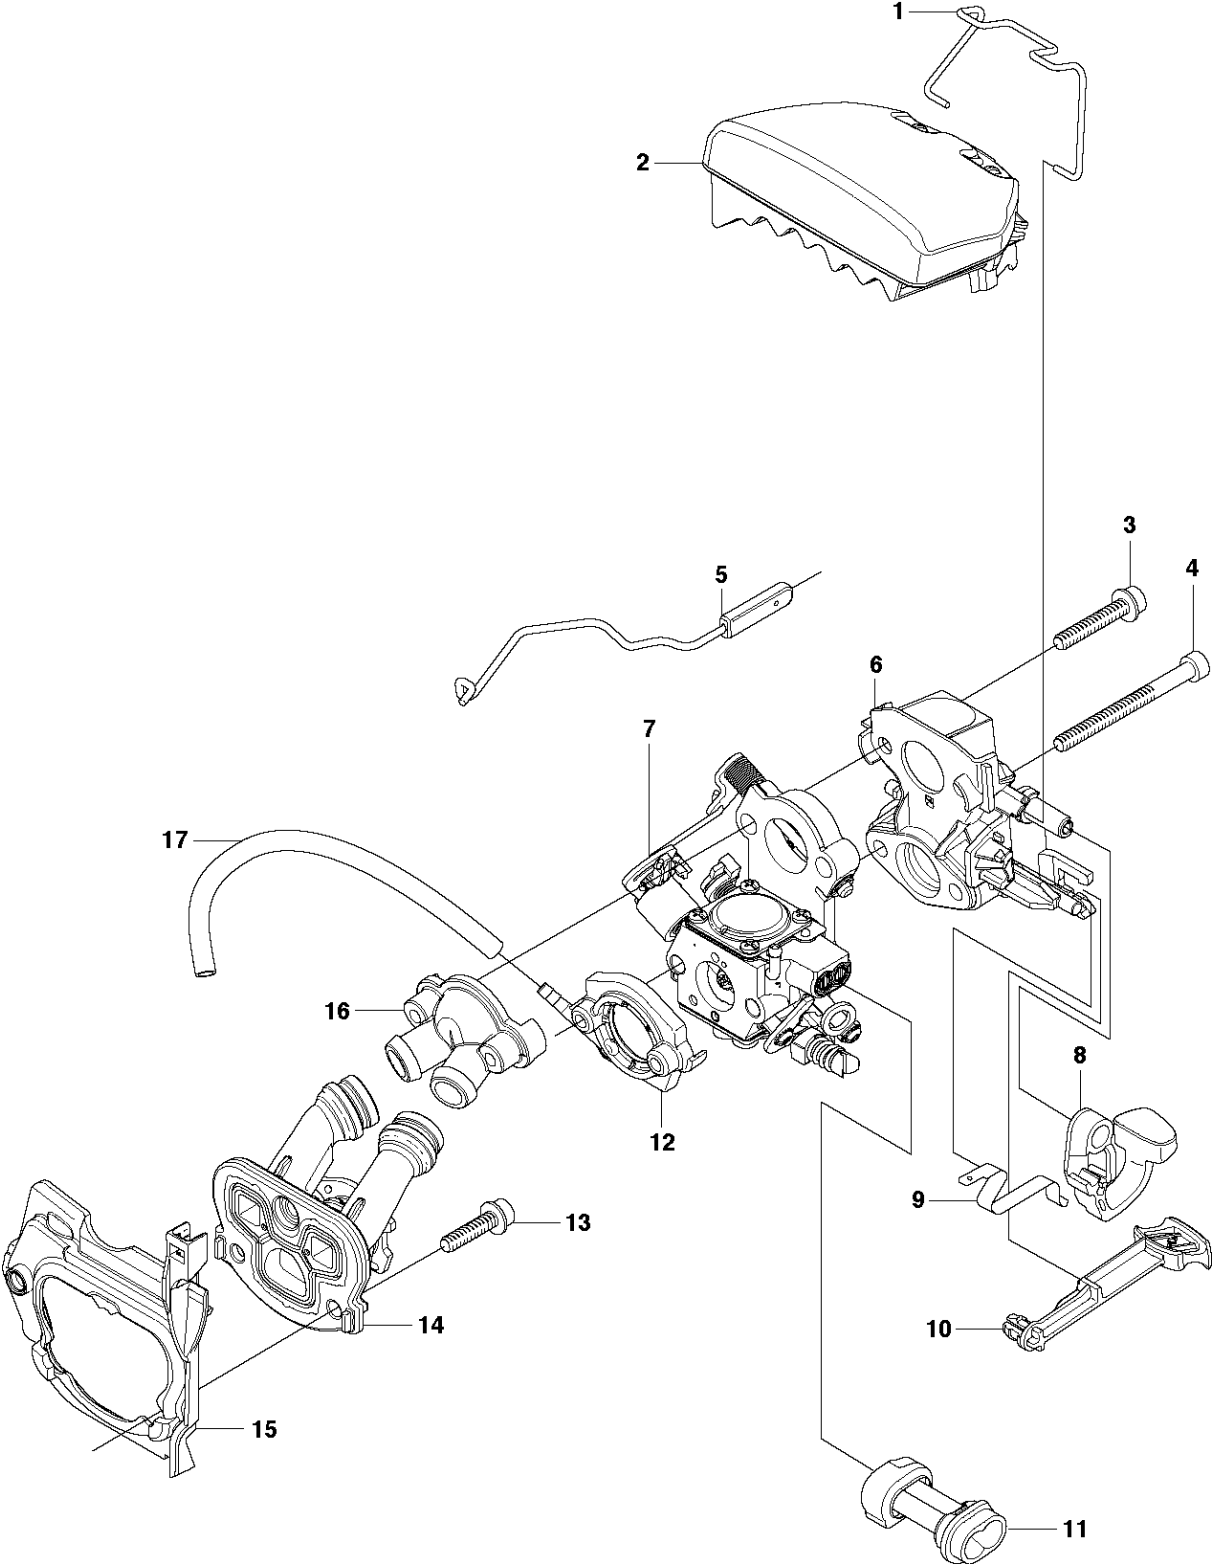

G 455e, 455
CARBURETOR & AIR FILTER

CARBURETOR & AIR FILTER

455 Rancher

Ref	Part No	Description	Remark	QTY KIT
1	537 30 49-01	CLAMP		1
2	537 25 57-01	AIR FILTER ASSY	μ80	1
2	537 25 57-02	AIR FILTER ASSY	μ44	1
2	537 25 57-03	AIR FILTER ASSY	FELT	1
3	503 21 55-25	SCREW IH SCT		2
4	503 21 74-50	SCREW IH SCT		2
5	537 26 08-02	THROTTLE CABLE ASSY		1
6	537 32 30-01	INLET ELBOW		1
7	544 88 30-01	CARBURETTOR	Walbro WTEA-1	1
8	537 25 55-01	STOP SWITCH		1
9	503 86 97-02	SPRING		1
10	537 25 56-01	CHOKE CONTROL		1
11	544 07 14-01	GUIDE SLEEVE		1
12	537 24 15-01	FLANGE		1
13	503 20 02-16	SCREW IH SCFM		3
14	537 32 10-02	PIPE ASSY		1
15	537 37 14-01	INSULATION WALL		1
16	537 24 14-01	FLANGE		1
17	503 40 06-10	IMPULSE HOSE		1