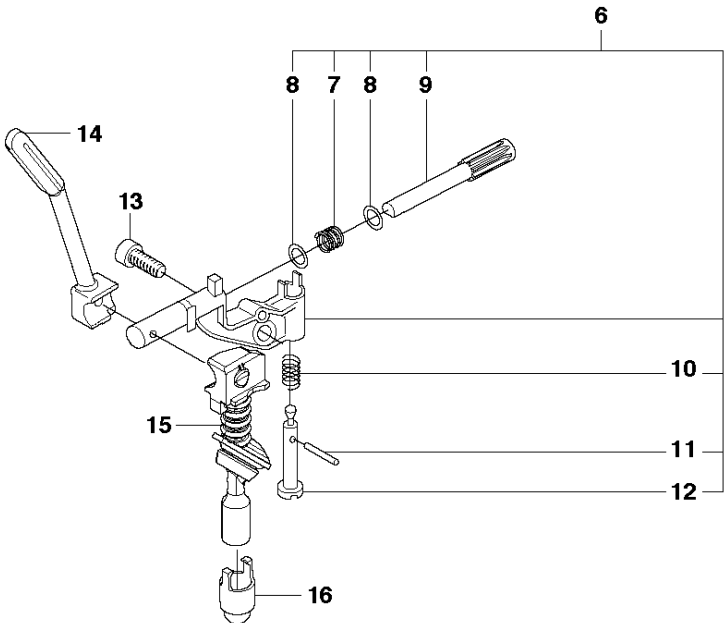

SPARE PARTS LIST

CHAIN SAWS

455 Rancher

A2 455 Rancher
CLUTCH COVER

CLUTCH COVER

455 Rancher

Ref	Part No	Description	Remark	QTY	KIT
1	537 28 63-01	CLUTCH COVER ASSY		1	
2	503 89 29-01	PIN		1	1
3	503 21 70-10	SCREW CCRPANT		1	1
4	503 89 08-02	KNEE JOINT ASSY		1	1
5	503 46 59-01	BRAKE SPRING		1	1
6	735 31 08-20	E-CLIP		1	1
7	537 29 86-01	LABEL		1	1
8	537 04 30-01	BRAKE BAND ASSY		1	1
9	503 85 52-01	GUIDE BUSHING		1	1
10	537 10 80-02	HUB CAP		1	1
11	537 01 74-01	BEARING SLEEVE		1	1,15
12	537 28 66-01	PAWL		1	1,15
13	537 08 90-01	WEAR PROTECTION		1	1
14	503 21 70-10	SCREW CCRPANT		4	1
15	575 26 04-03	CHAIN TENSIONER KIT		1	1
16	503 21 70-10	SCREW CCRPANT		1	1
17	537 28 64-01	COVER		1	1
18	537 07 94-02	WORM WHEEL		1	1,15
19	503 23 00-63	WASHER		1	1,15
20	740 48 07-02	O-RING		1	1,15
21	503 22 00-01	HEXAGON NUT		2	

B 455e, 455
CLUTCH & OIL PUMP

CLUTCH & OIL PUMP

455 Rancher

Ref	Part No	Description	Remark	QTY	KIT
1	537 11 05-03	CLUTCH ASSY		1	
2	537 35 91-01	CLUTCH SPRING		2	1
3	537 29 17-02	CLUTCH DRUM ASSY	".325"x7 SPUR"	1	
3	537 29 16-04	CLUTCH DRUM ASSY	"8"x7 SPUR"	1	
4	503 25 52-01	NEEDLE BEARING		1	3
5	537 25 26-01	PUMP PINION		1	
6	544 18 01-04	OIL PUMP ASSY		1	
7	503 89 16-01	SPRING		1	6
8	503 23 00-60	WASHER		1	6
9	537 06 93-02	PUMP PISTON		1	6
10	503 89 15-01	SPRING		1	6
11	721 11 64-30	GROOVED PIN		1	6
12	537 02 71-01	ADJUSTER		1	6
13	503 21 74-16	SCREW IHSCT		1	
14	537 26 15-01	OIL PRESSURE HOSE		1	
15	585 51 40-01	OIL HOSE		1	
16	510 04 43-01	OIL SCREEN		1	