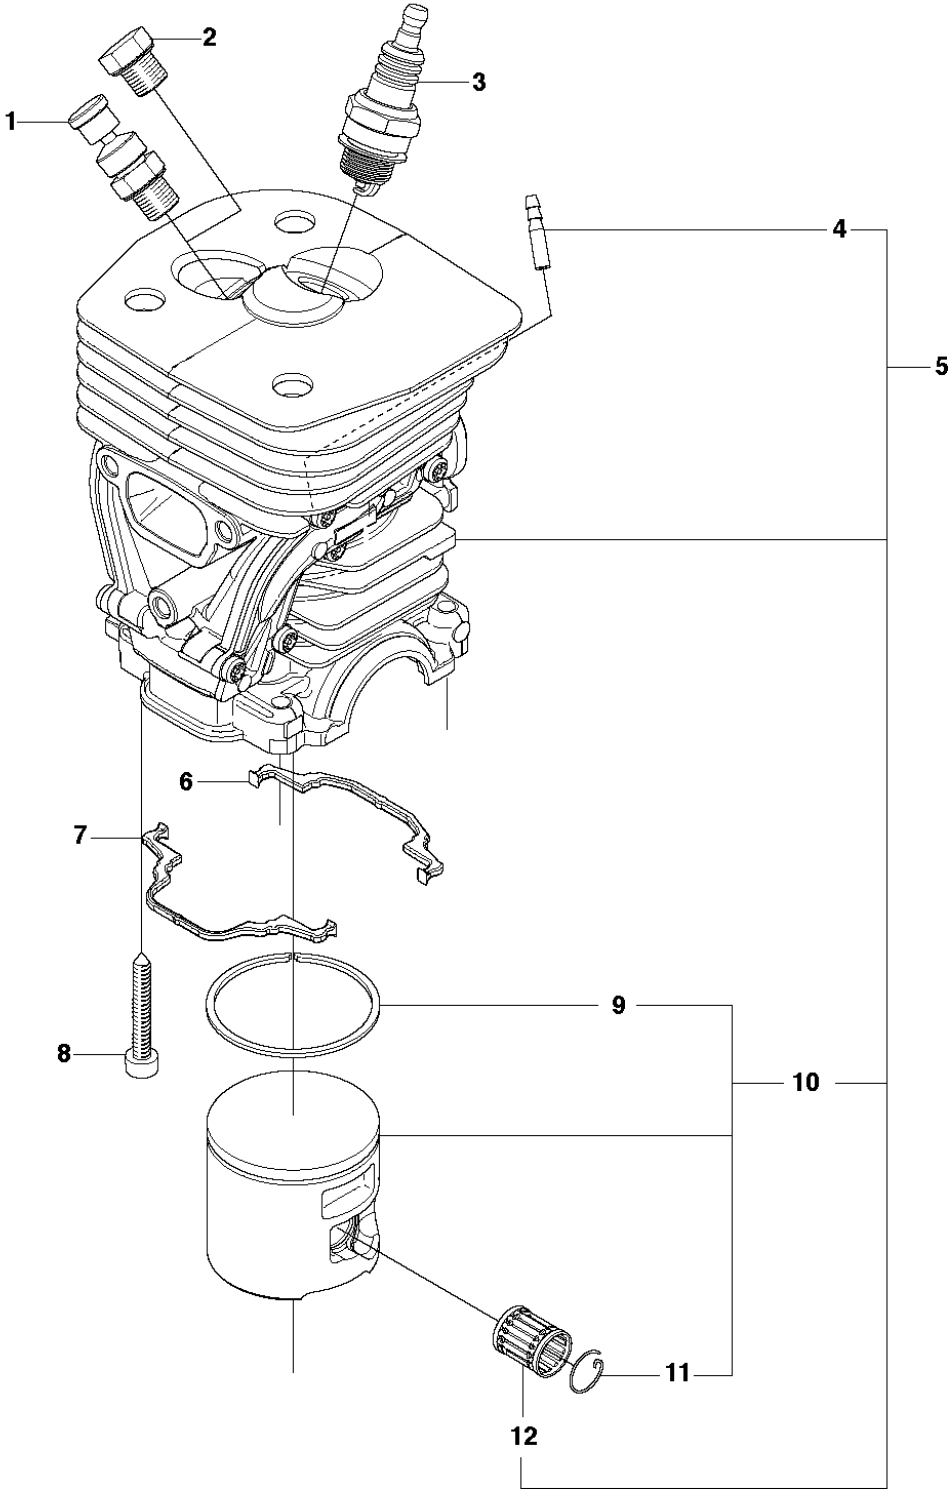

B 455e, 455
CLUTCH & OIL PUMP

CLUTCH & OIL PUMP

455 Rancher

Ref	Part No	Description	Remark	QTY	KIT
1	537 11 05-03	CLUTCH ASSY		1	
2	537 35 91-01	CLUTCH SPRING		2	1
3	537 29 17-02	CLUTCH DRUM ASSY	".325"x7 SPUR"	1	
3	537 29 16-04	CLUTCH DRUM ASSY	"8"x7 SPUR"	1	
4	503 25 52-01	NEEDLE BEARING		1	3
5	537 25 26-01	PUMP PINION		1	
6	544 18 01-04	OIL PUMP ASSY		1	
7	503 89 16-01	SPRING		1	6
8	503 23 00-60	WASHER		1	6
9	537 06 93-02	PUMP PISTON		1	6
10	503 89 15-01	SPRING		1	6
11	721 11 64-30	GROOVED PIN		1	6
12	537 02 71-01	ADJUSTER		1	6
13	503 21 74-16	SCREW IHSCT		1	
14	537 26 15-01	OIL PRESSURE HOSE		1	
15	585 51 40-01	OIL HOSE		1	
16	510 04 43-01	OIL SCREEN		1	

G 455e, 455
CARBURETOR & AIR FILTER

CARBURETOR & AIR FILTER

455 Rancher

Ref	Part No	Description	Remark	QTY KIT
1	537 30 49-01	CLAMP		1
2	537 25 57-01	AIR FILTER ASSY	μ80	1
2	537 25 57-02	AIR FILTER ASSY	μ44	1
2	537 25 57-03	AIR FILTER ASSY	FELT	1
3	503 21 55-25	SCREW IH SCT		2
4	503 21 74-50	SCREW IH SCT		2
5	537 26 08-02	THROTTLE CABLE ASSY		1
6	537 32 30-01	INLET ELBOW		1
7	544 88 30-01	CARBURETTOR	Walbro WTEA-1	1
8	537 25 55-01	STOP SWITCH		1
9	503 86 97-02	SPRING		1
10	537 25 56-01	CHOKE CONTROL		1
11	544 07 14-01	GUIDE SLEEVE		1
12	537 24 15-01	FLANGE		1
13	503 20 02-16	SCREW IH SCFM		3
14	537 32 10-02	PIPE ASSY		1
15	537 37 14-01	INSULATION WALL		1
16	537 24 14-01	FLANGE		1
17	503 40 06-10	IMPULSE HOSE		1

H 455e, 455
CYLINDER PISTON

CYLINDER PISTON

455 Rancher

Ref	Part No	Description	Remark	QTY KIT	
1	585 23 63-01	DECOMPRESSION VALVE		1	
2	503 55 22-01	PLUG		1	
3	577 48 40-01	SPARK PLUG	HQT-1	1	
4	503 42 43-01	IMPULSE NIPPLE		1	5
5	537 32 04-02	CYLINDER KIT	455	1	
6	537 24 58-01	GASKET		1	
7	537 24 57-01	GASKET		1	
8	503 20 05-27	SCREW IHSCM		4	
9	503 28 90-50	PISTON RING	455	1	10, 5
10	537 29 30-04	PISTON ASSY	455	1	5
11	737 43 12-00	SNAP RING		2	10, 5
12	501 86 18-01	NEEDLE BEARING		1	5