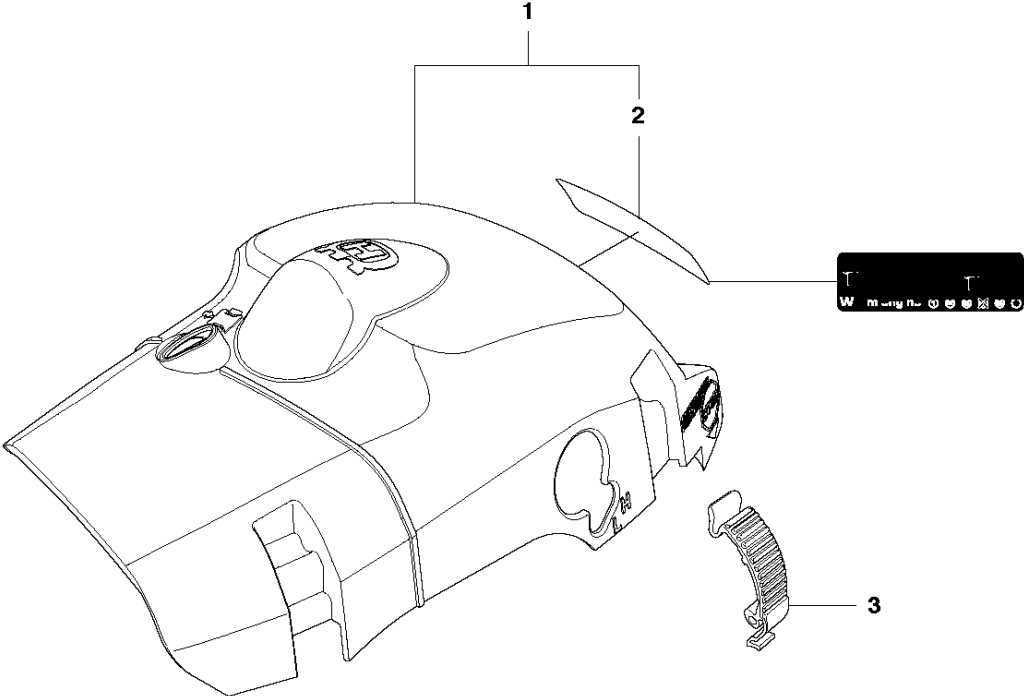

C 450, 450e
CYLINDER COVER

CYLINDER COVER

450, 20113600001-Current

Ref	Part No	Description	Remark	QTY	KIT
1	544 34 83-03	CYLINDER COVER ASSY		1	
2	522 70 92-01	LABEL		1	1
3	503 89 47-01	SNAP LOCKING		3