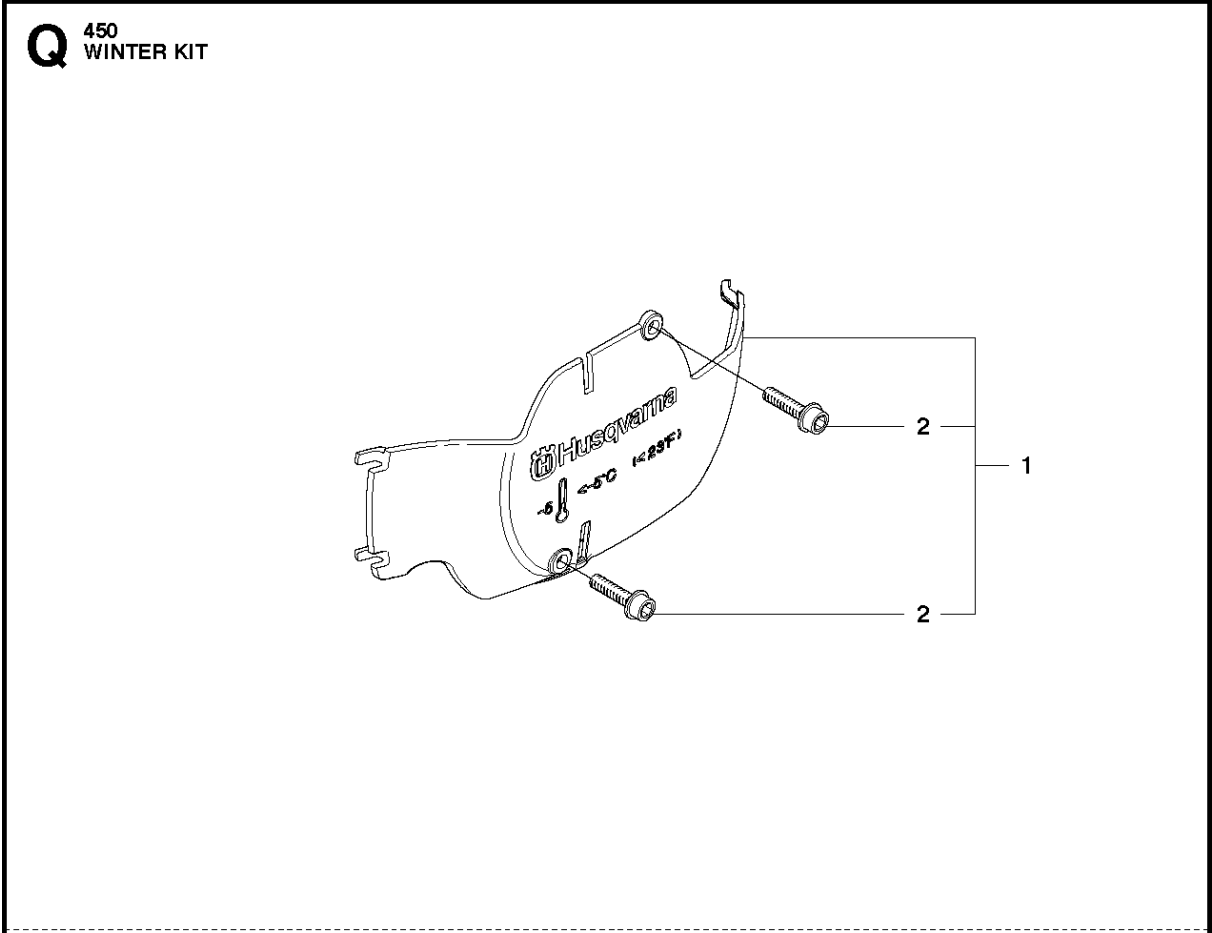

Ref	Part No	Description	Remark	QTY	KIT
1	544 46 45-01	WINTER KIT	Winter kit	1	
2	503 21 70-16	SCREW CCRPANT		2	1