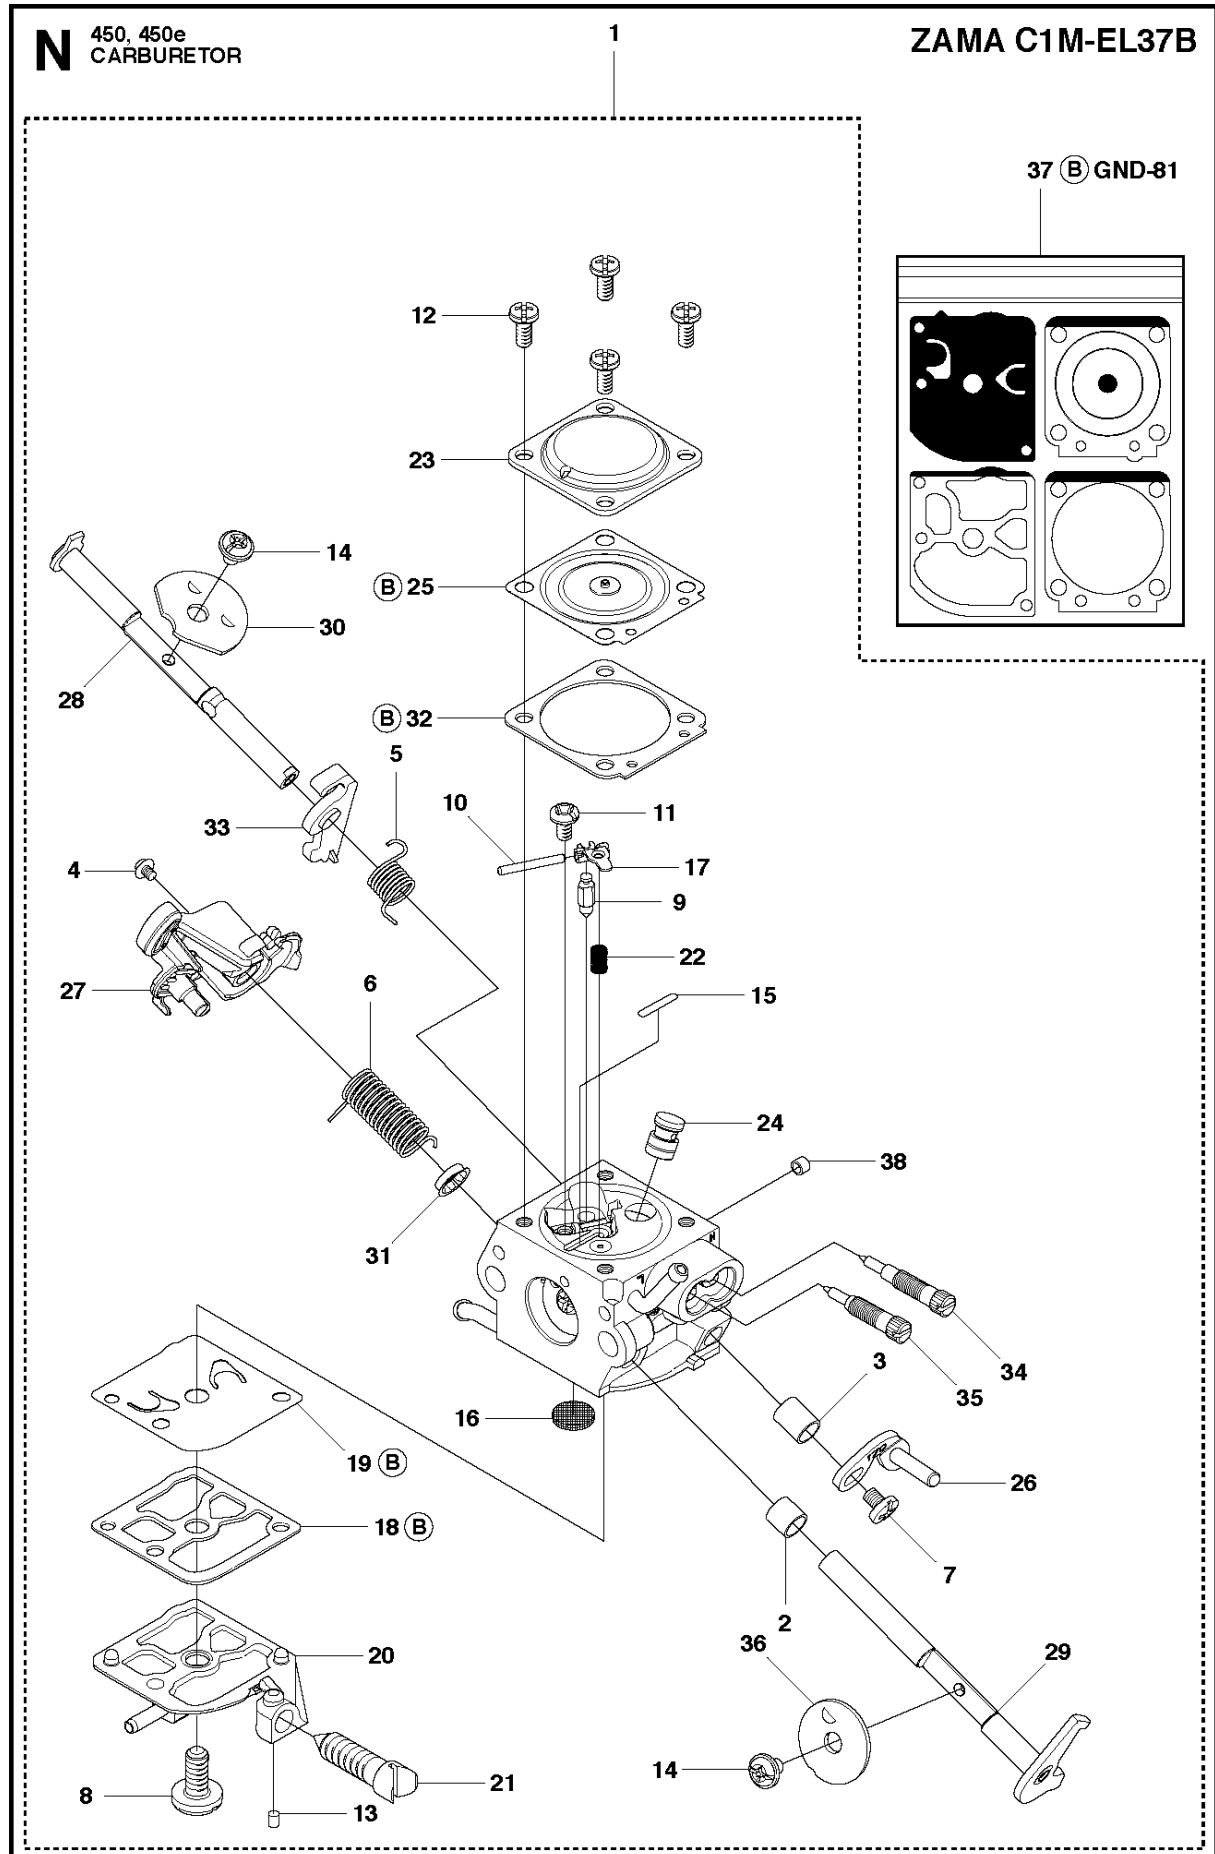

CARBURETOR

450, 2011360001-Current

Ref	Part No	Description	Remark	QTY	KIT
1	506 45 04-01	CARBURETTOR		1	
2	502 07 82-01	COLLAR		1	1
3	502 07 83-01	COLLAR		1	1
4	502 07 84-01	SCREW		1	1
5	502 07 86-01	SPRING		1	1
6	502 07 87-01	SPRING		1	1
7	503 47 90-01	SCREW		1	1
8	503 47 96-01	SCREW		1	1
9	503 47 97-01	VALVE		1	1
10	503 48 00-01	PIN RETAINING SCREW		1	1
11	503 48 01-01	SCREW		1	1
12	503 48 05-01	SCREW		4	1
13	503 48 11-01	PIECE		1	1
14	503 48 18-01	SCREW		2	1
15	503 53 56-01	PLUG WELCH		2	1
16	503 53 57-01	STRAINER		1	1
17	503 66 59-01	LEVER		1	1
18	537 02 01-01	GASKET		1	1, 37
19	537 38 31-01	DIAPHRAGM PUMP		1	1, 37
20	502 07 89-01	COVER		1	1
21	537 38 33-01	SCREW		1	1
22	537 38 34-01	SPRING		1	1
23	537 38 37-01	COVER		1	1
24	544 23 77-01	NOZZLE ASSY		1	1
25	502 07 90-01	DIAPHRAGM		1	1, 37
26	502 07 91-01	LEVER		1	1
27	505 10 17-01	LEVER		1	1
28	502 07 94-01	SHAFT ASSY		1	1
29	502 07 95-01	SHAFT ASSY		1	1
30	502 24 77-01	VALVE		1	1
31	502 07 98-01	COLLAR		1	1
32	537 38 36-01	GASKET		1	1, 37
33	502 08 17-01	LEVER		1	1
34	502 07 99-01	SCREW		1	1
35	502 08 00-01	SCREW		1	1
36	502 08 01-01	VALVE		1	1
37	502 08 02-01	GASKET KIT		1	
38	544 11 95-01	PLUG		1	1