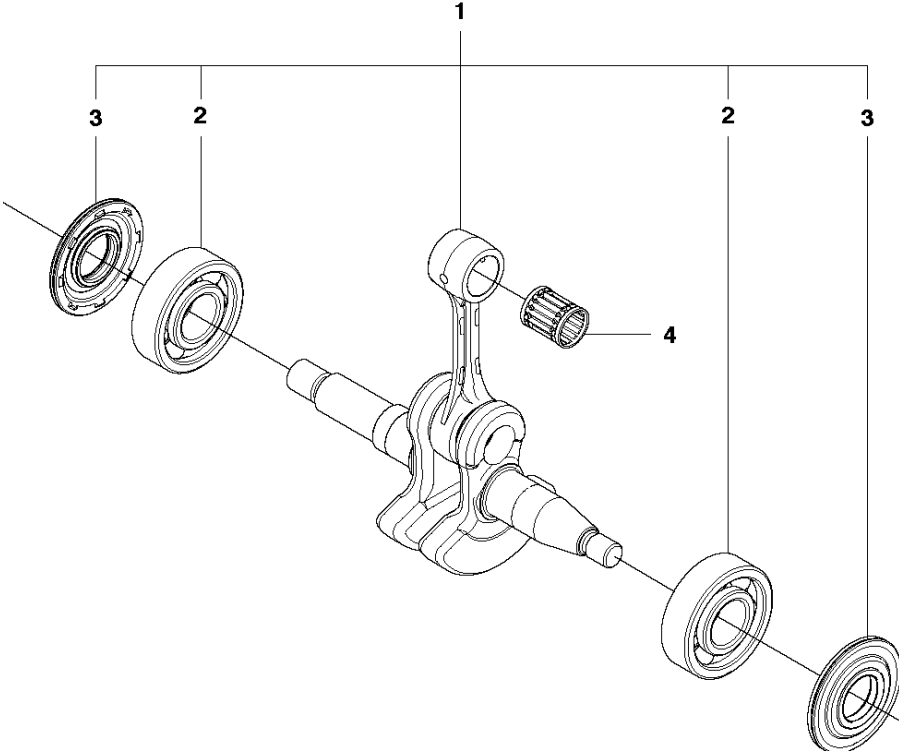

J 450, 450e
CRANKSHAFT

CRANKSHAFT

450, 20113600001-Current

Ref	Part No	Description	Remark	QTY	KIT
1	525 60 50-01	CRANKSHAFT ASSY		1	
2	544 06 20-01	BEARING		2	1
3	544 01 38-01	SEALING		2	1
4	503 25 63-01	NEEDLE BEARING		1