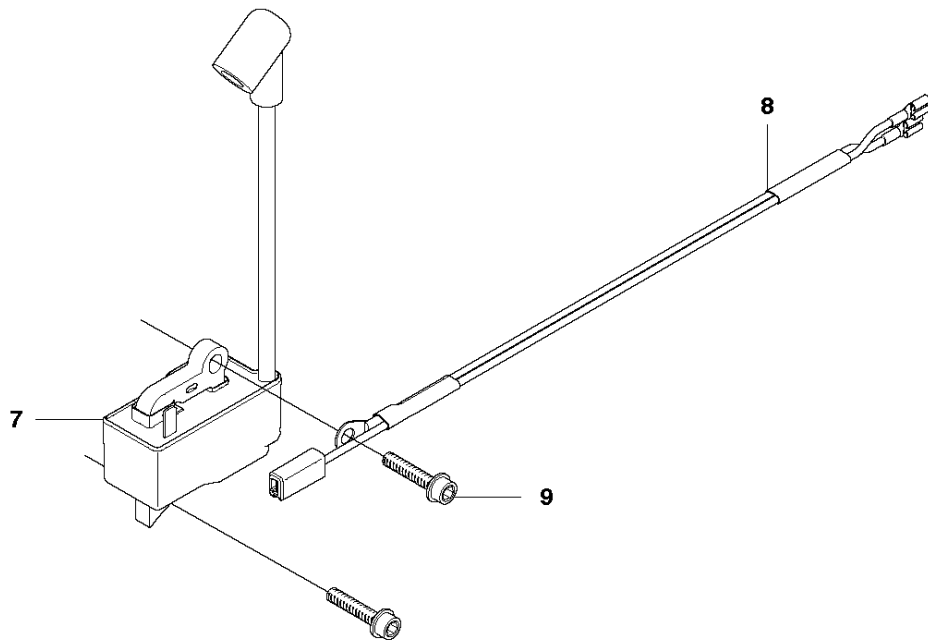

E 450, 450e
IGNITION SYSTEM

IGNITION SYSTEM

450, 20113600001-Current

Ref	Part No	Description	Remark	QTY	KIT
1	544 11 18-01	FLYWHEEL ASSY		1	
2	537 24 56-01	STARTER PAWL		2	1
3	501 81 99-03	SCREW		2	1
4	503 23 00-42	WASHER		2	1
5	529 27 11-01	SPRING		2	1
6	503 22 04-01	NUT		1	
7	573 93 57-02	IGNITION MODULE		1	
8	510 10 15-01	WIRING ASSY		1	
9	503 20 02-20	SCREW IHSCFM		2