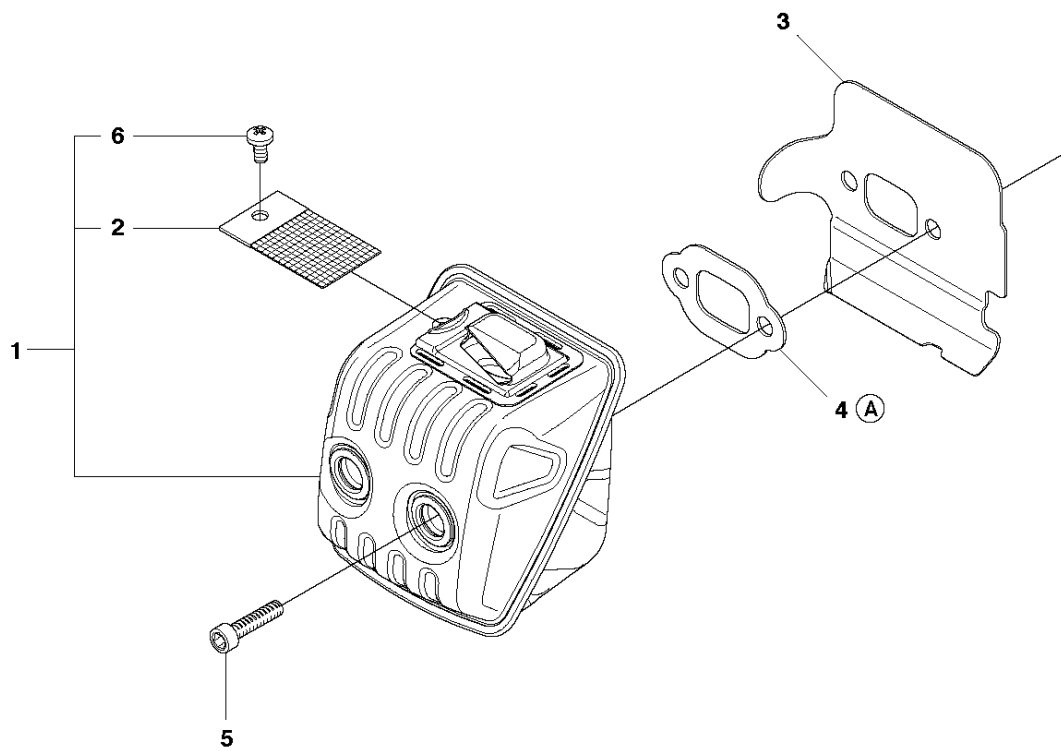

F 450, 450e
MUFFLER

7
Ⓐ 544 97 20-01
Set of gaskets

MUFFLER

450, 20113600001-Current

Ref	Part No	Description	Remark	QTY	KIT
1	544 14 77-02	MUFFLER ASSY		1	
2	579 75 33-01	SCREEN		1	1
3	579 75 32-01	HEAT DEFLECTOR		1	
4	579 75 31-01	GASKET		1	7
5	725 53 68-55	SCREW IHSCM		2	
6	724 12 87-59	SCREW CRPANM		1	1
7	544 97 20-01	GASKET KIT	Set of Gaskets	1