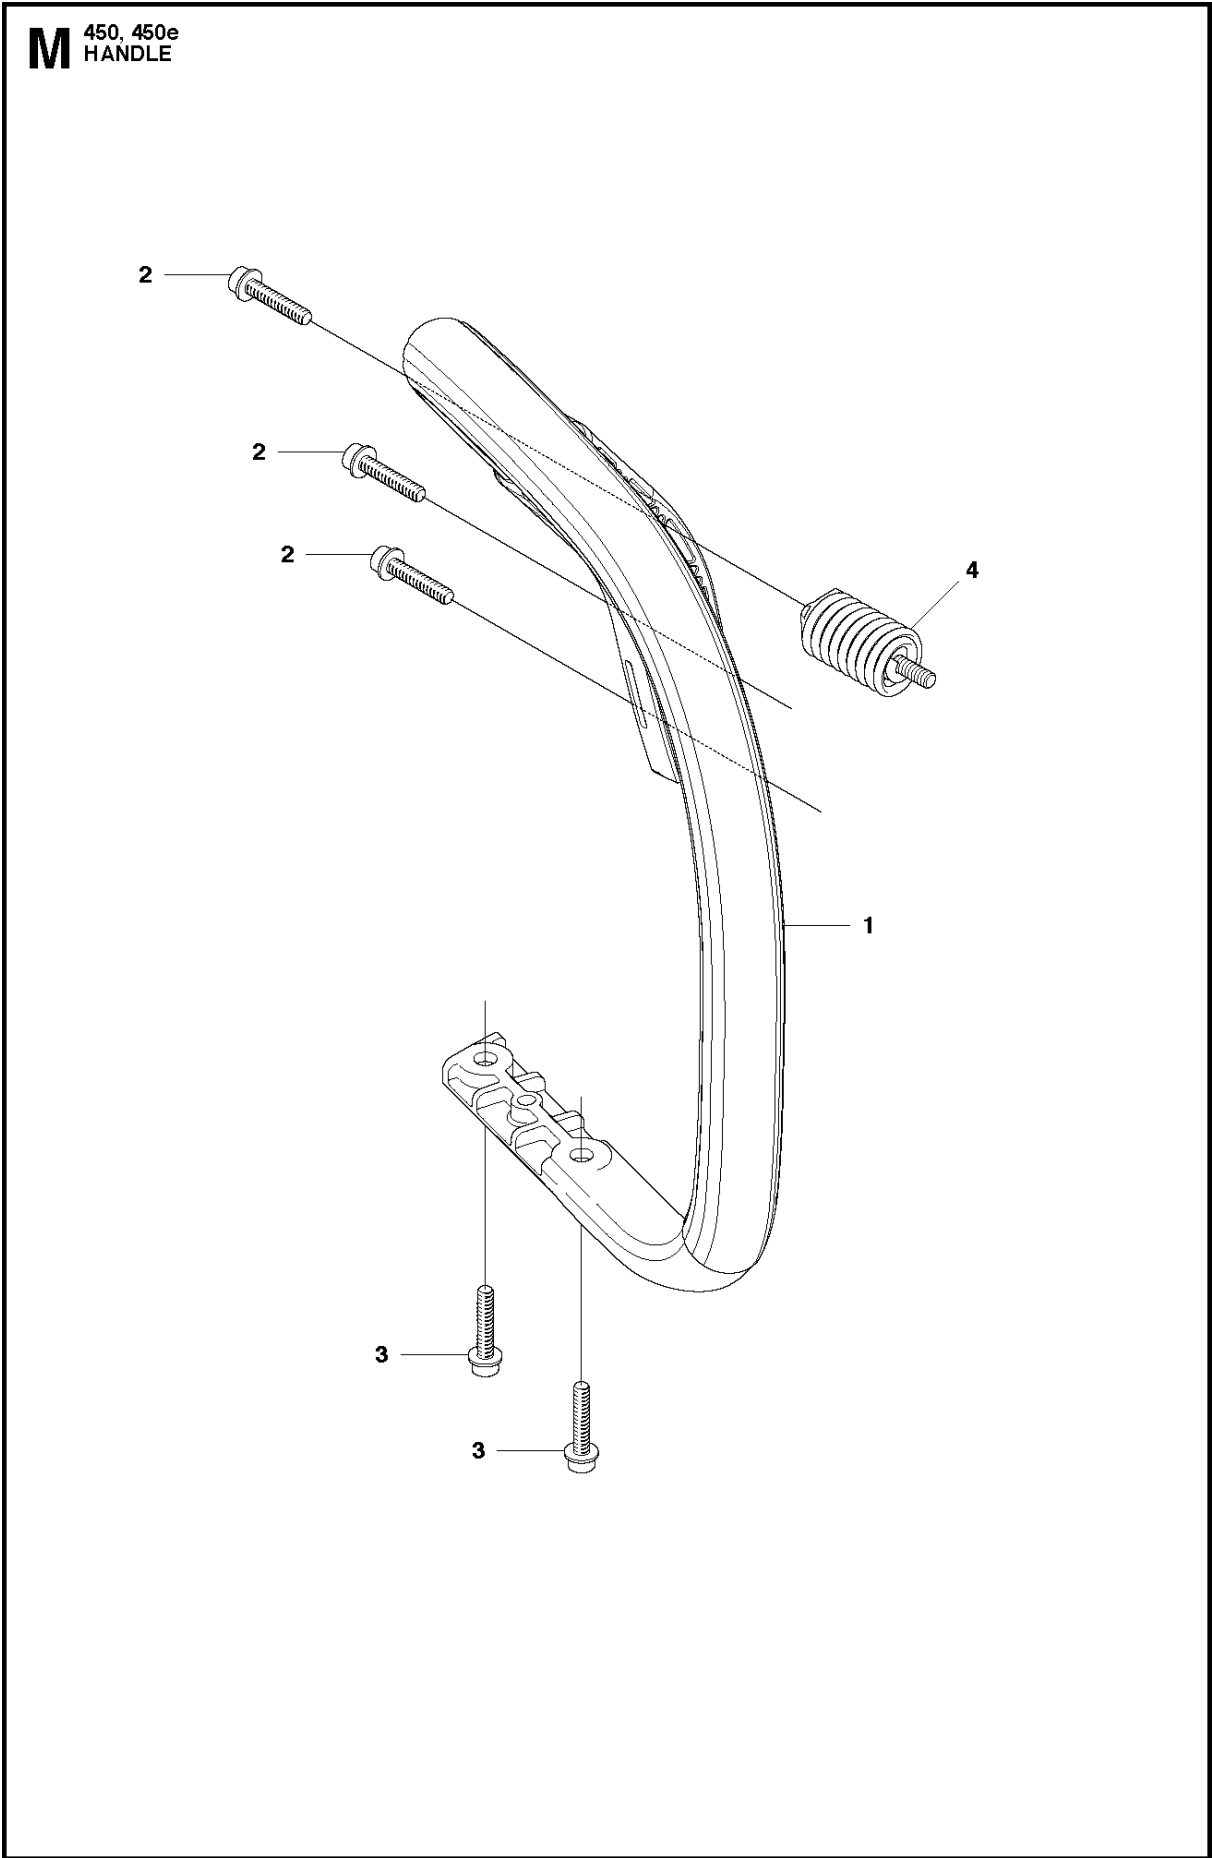

Ref	Part No	Description	Remark	QTY KIT
1	544 08 39-01	FRONT HANDLE		1
2	503 21 88-76	SCREW IHSCT		3
3	503 21 02-70	SCREW IHSCT		2
4	503 89 83-01	ANTIVIBRATION ELEMENT		1