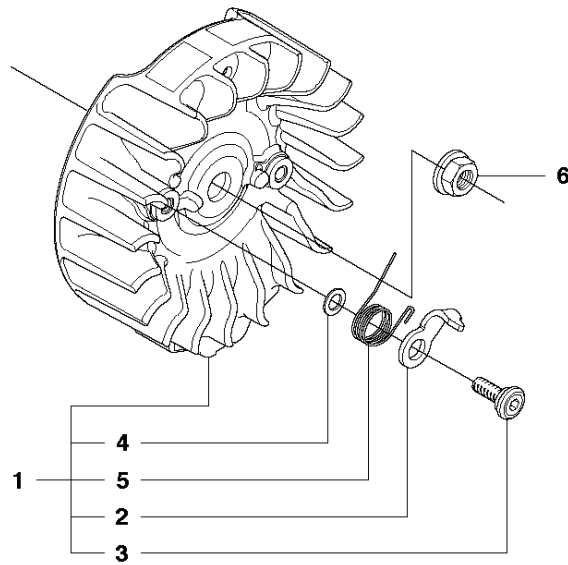

E 450, 450e
IGNITION SYSTEM

IGNITION SYSTEM

450, 20113600001-Current

Ref	Part No	Description	Remark	QTY	KIT
1	544 11 18-01	FLYWHEEL ASSY		1	
2	537 24 56-01	STARTER PAWL		2	1
3	501 81 99-03	SCREW		2	1
4	503 23 00-42	WASHER		2	1
5	529 27 11-01	SPRING		2	1
6	503 22 04-01	NUT		1	
7	573 93 57-02	IGNITION MODULE		1	
8	510 10 15-01	WIRING ASSY		1	
9	503 20 02-20	SCREW IHSCFM		2