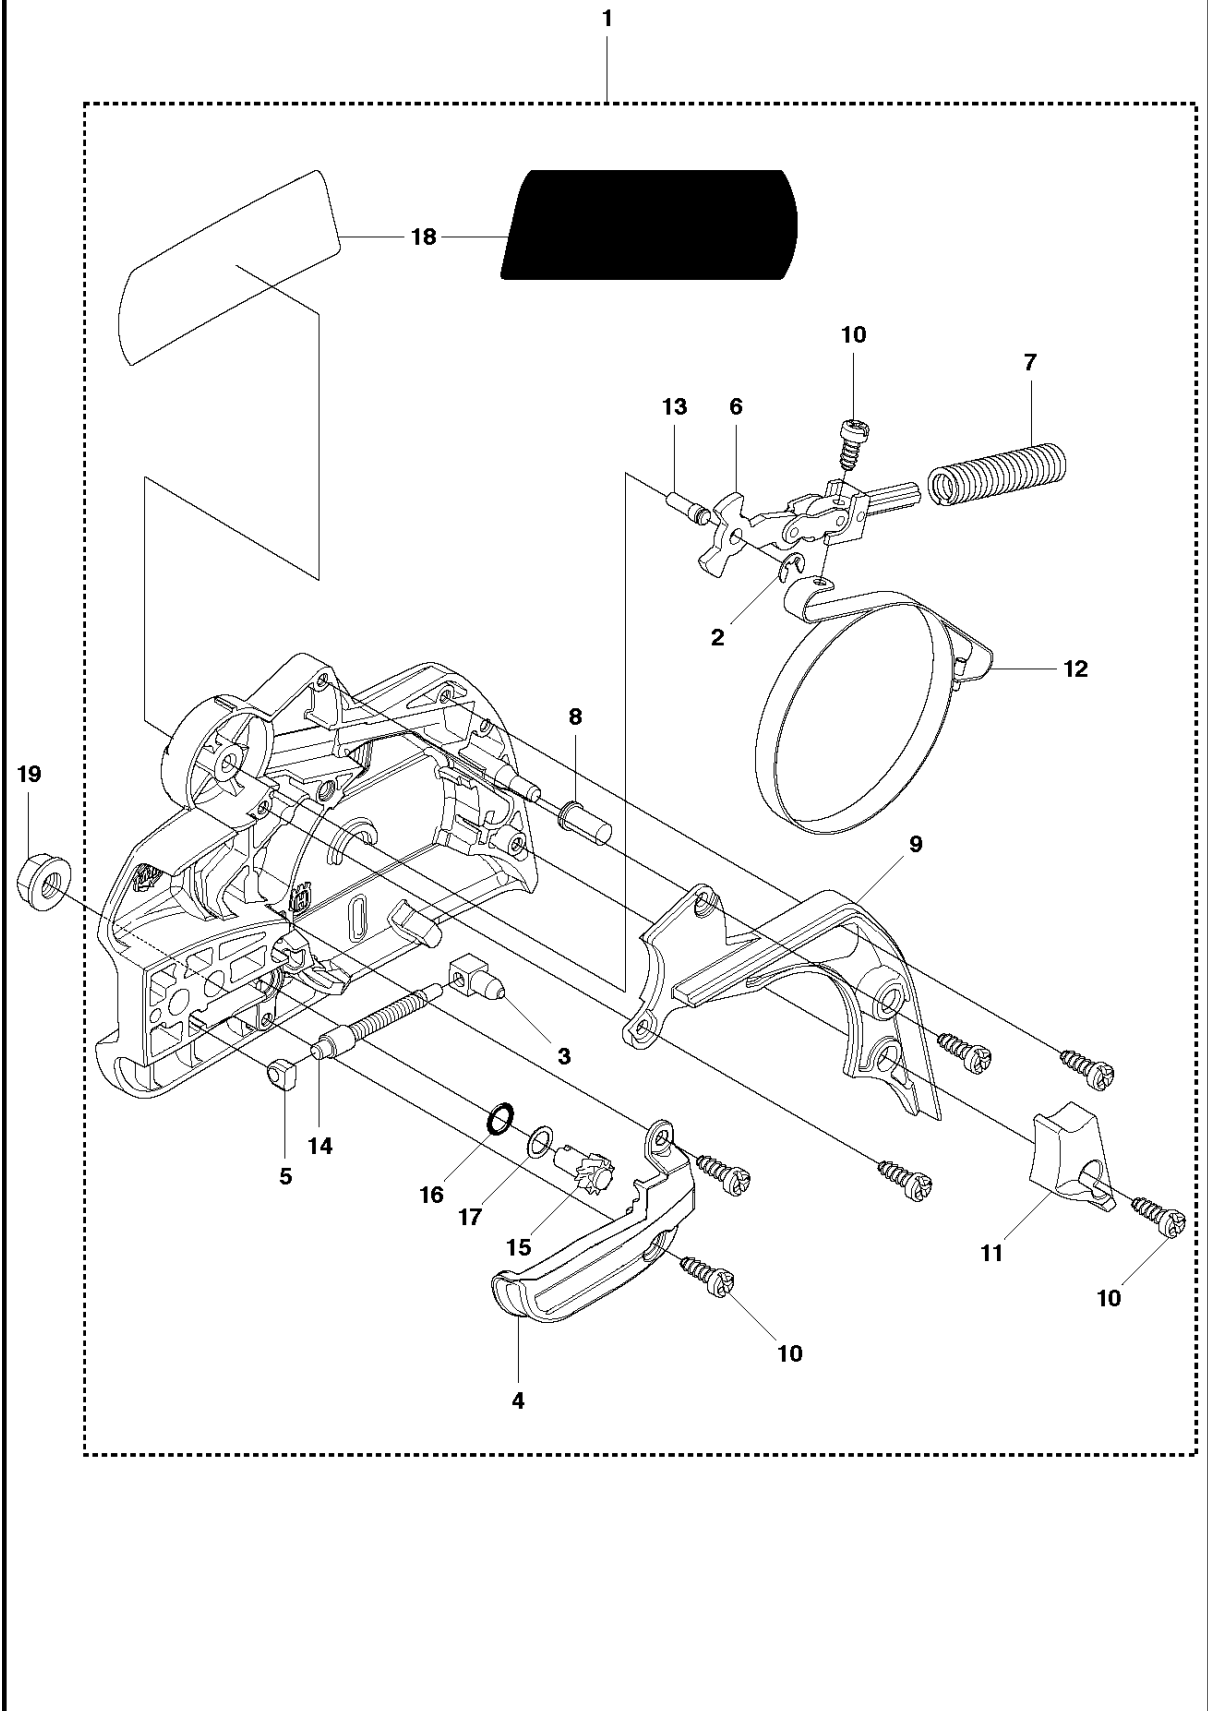

SPARE PARTS LIST

CHAIN SAWS

450, 20113600001-Current

A2 450
CHAIN BRAKE & CLUTCH COVER

CHAIN BRAKE & CLUTCH COVER

450, 2011360001-Current

Ref	Part No	Description	Remark	QTY	KIT
1	544 09 79-01	CLUTCH COVER ASSY		1	
2	735 31 08-20	E-CLIP		1	1
3	537 28 66-01	PAWL		1	1
4	540 06 33-01	CHAIN GUIDE		1	1
5	537 01 74-01	BEARING SLEEVE		1	1
6	503 89 08-02	KNEE JOINT ASSY		1	1
7	503 46 59-01	BRAKE SPRING		1	1
8	503 85 52-01	GUIDE BUSHING		1	1
9	544 08 29-01	COVER LID		1	1
10	503 21 70-10	SCREW CCRPANT		7	1
11	544 08 30-01	WEAR PROTECTION		1	1
12	537 04 30-01	BRAKE BAND ASSY		1	1
13	503 89 29-01	PIN		1	1
14	537 39 70-01	WORM SCREW		1	1
15	537 07 94-02	WORM WHEEL		1	1
16	740 48 07-02	O-RING		1	1
17	503 23 00-63	WASHER		1	1
18	544 37 68-01	LABEL		1	1
19	503 22 00-01	HEXAGON NUT		1	

B 450, 450e
CLUTCH & OIL PUMP

CLUTCH & OIL PUMP

450, 20113600001-Current

Ref	Part No	Description	Remark	QTY	KIT
1	537 11 05-03	CLUTCH ASSY		1	
2	537 35 91-01	CLUTCH SPRING		2	1
3	578 09 79-01	CLUTCH DRUM ASSY		1	
4	503 25 52-01	NEEDLE BEARING		1	3
5	503 93 18-01	PUMP PINION		1	
6	540 05 79-01	PUMP PISTON		1	
7	537 15 48-01	PUMP CYLINDER		1	
8	544 08 42-01	OIL HOSE		1	

C 450, 450e
CYLINDER COVER

CYLINDER COVER

450, 20113600001-Current

Ref	Part No	Description	Remark	QTY	KIT
1	544 34 83-03	CYLINDER COVER ASSY		1	
2	522 70 92-01	LABEL		1	1
3	503 89 47-01	SNAP LOCKING		3	

STARTER