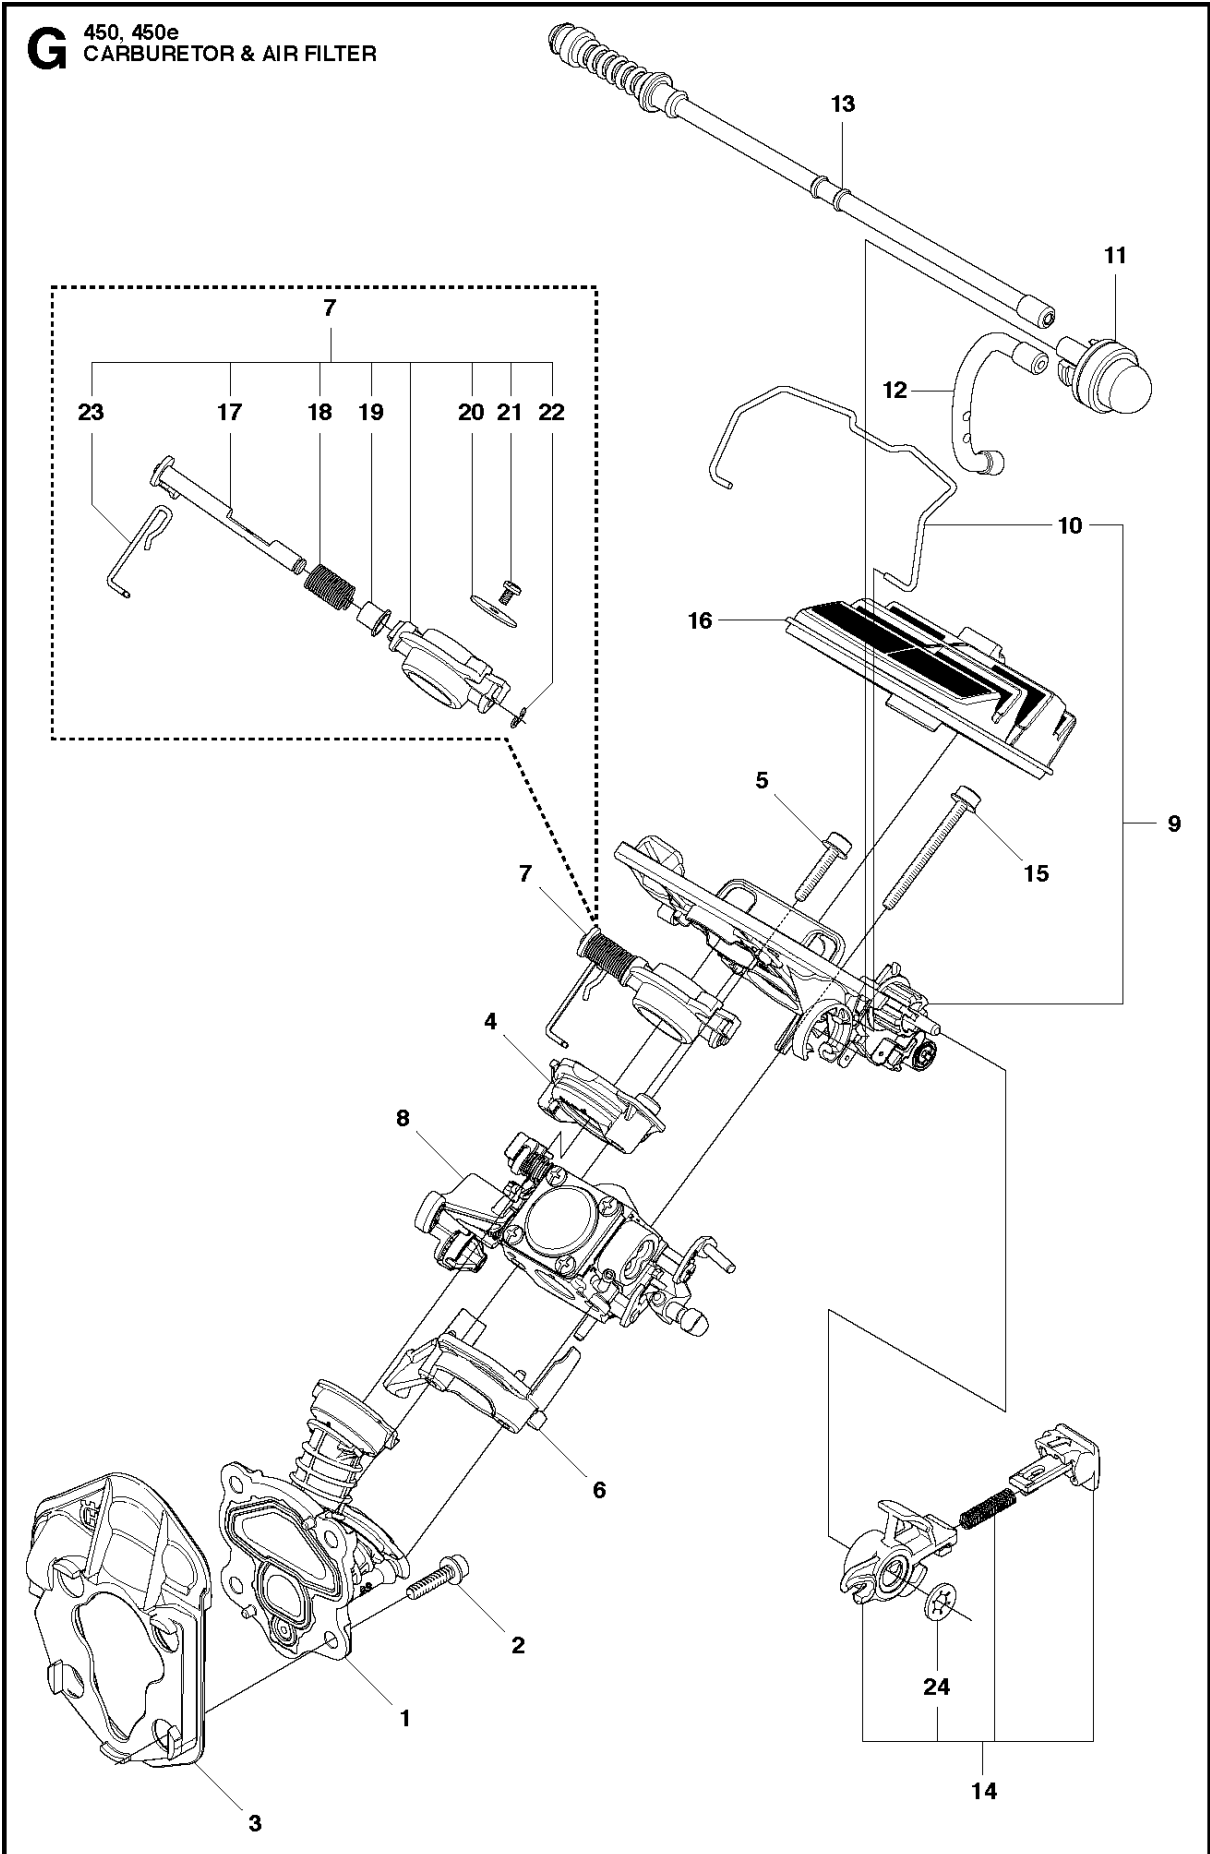

CARBURETOR & AIR FILTER

450, 2011360001-Current

Ref	Part No	Description	Remark	QTY	KIT
1	544 08 23-01	PIPE ASSY		1	
2	503 20 02-16	SCREW IHSCFM		4	
3	544 08 38-01	INTERMEDATE WALL		1	
4	544 08 40-01	FLANGE		1	
5	503 21 07-25	SCREW IHSCFT		2	
6	544 08 41-01	FLANGE		1	
7	544 14 82-01	THROTTLE		1	
8	506 45 04-01	CARBURETTOR	C1M-EL37B	1	
9	504 00 34-01	FILTER HOLDER		1	
10	544 23 14-01	SHACKLE		1	9
11	503 93 66-01	PURGE	air purge	1	
12	544 40 19-01	HOSE	suction hose	1	
13	544 12 97-01	RETURN HOSE	return hose	1	
14	544 35 99-02	CONTROL		1	
15	503 21 07-50	SCREW IHSCFT		2	
16	544 08 08-01	AIR FILTER	μ 80	1	
16	544 08 08-02	AIR FILTER	μ 44	1	
16	544 08 08-03	AIR FILTER	Felt	1	
17	502 08 10-01	SHAFT ASSY		1	7
18	502 08 11-01	SPRING		1	7
19	502 08 08-01	COLLAR		1	7
20	502 08 12-01	VALVE		1	7
21	503 48 18-01	SCREW		1	7
22	537 38 52-01	CLIP		1	7
23	502 08 09-01	ROD		1	7
24	735 58 30-00	WASHER		1	14