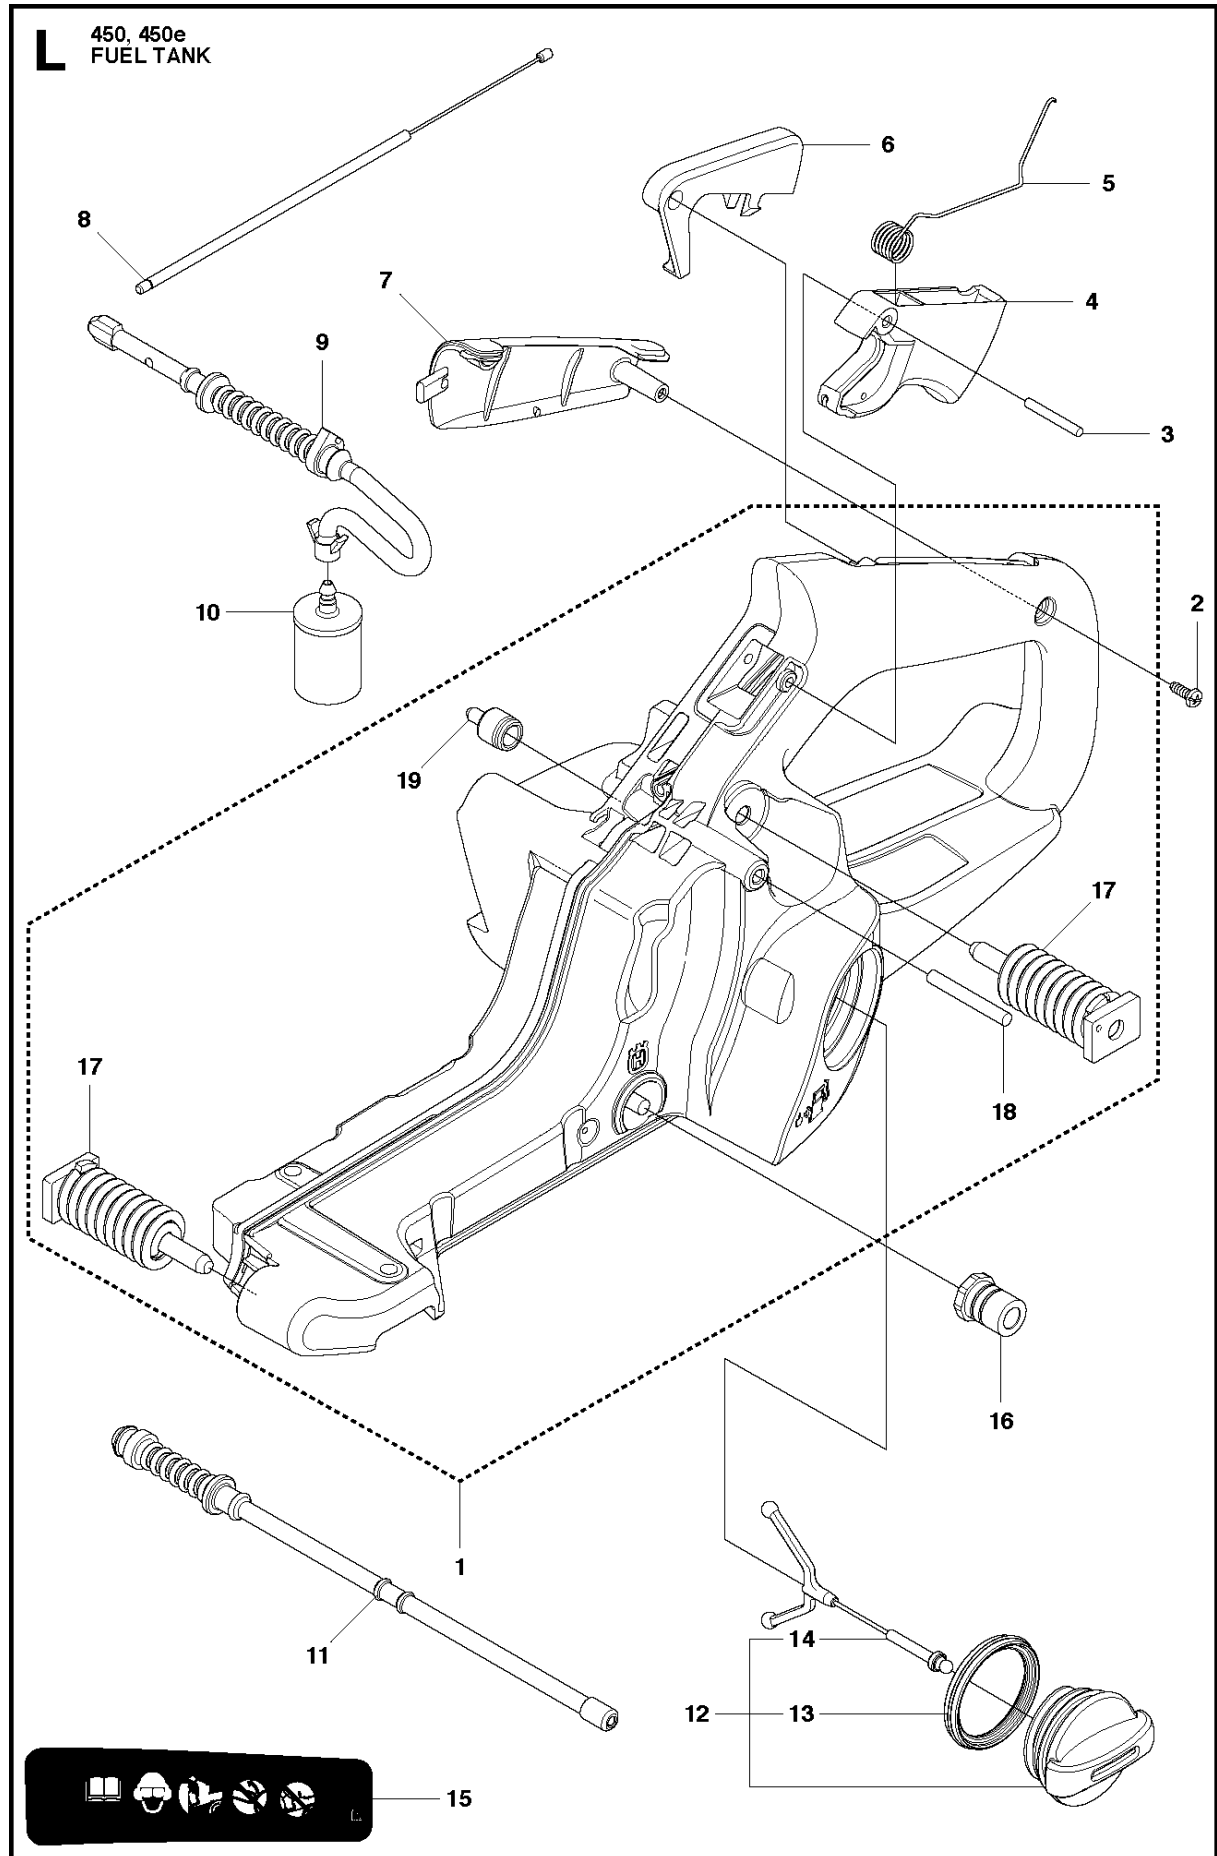

FUEL TANK

450, 2011360001-Current

Ref	Part No	Description	Remark	QTY	KIT
1	525 86 21-01	FUEL TANK ASSY		1	
2	503 21 28-10	SCREW CCRPANT		1	
3	720 18 25-20	PARALLEL PIN		1	
4	544 09 97-01	THROTTLE TRIGGER		1	
5	544 09 99-01	SPRING		1	
6	544 09 98-01	THROTTLE LOCKOUT		1	
7	504 12 22-01	HANDLE INSERT		1	
8	504 09 88-01	THROTTLE CABLE ASSY		1	
9	544 12 86-01	FUEL HOSE		1	
10	503 44 32-01	FUEL FILTER		1	
11	544 12 97-01	RETURN HOSE		1	
12	544 11 12-01	TANK CAP ASSY		1	
13	537 21 50-01	SEALING		1	12
14	503 57 89-01	HOLDER		1	12
15	544 37 50-01	LABEL		1	
16	501 00 76-01	SUPPORT		1	
17	544 10 12-01	ANTIVIBRATION ELEMENT		2	1
18	721 12 63-39	GROOVED PIN		1	1
19	537 35 95-01	TANK VENT ASSY		1	1