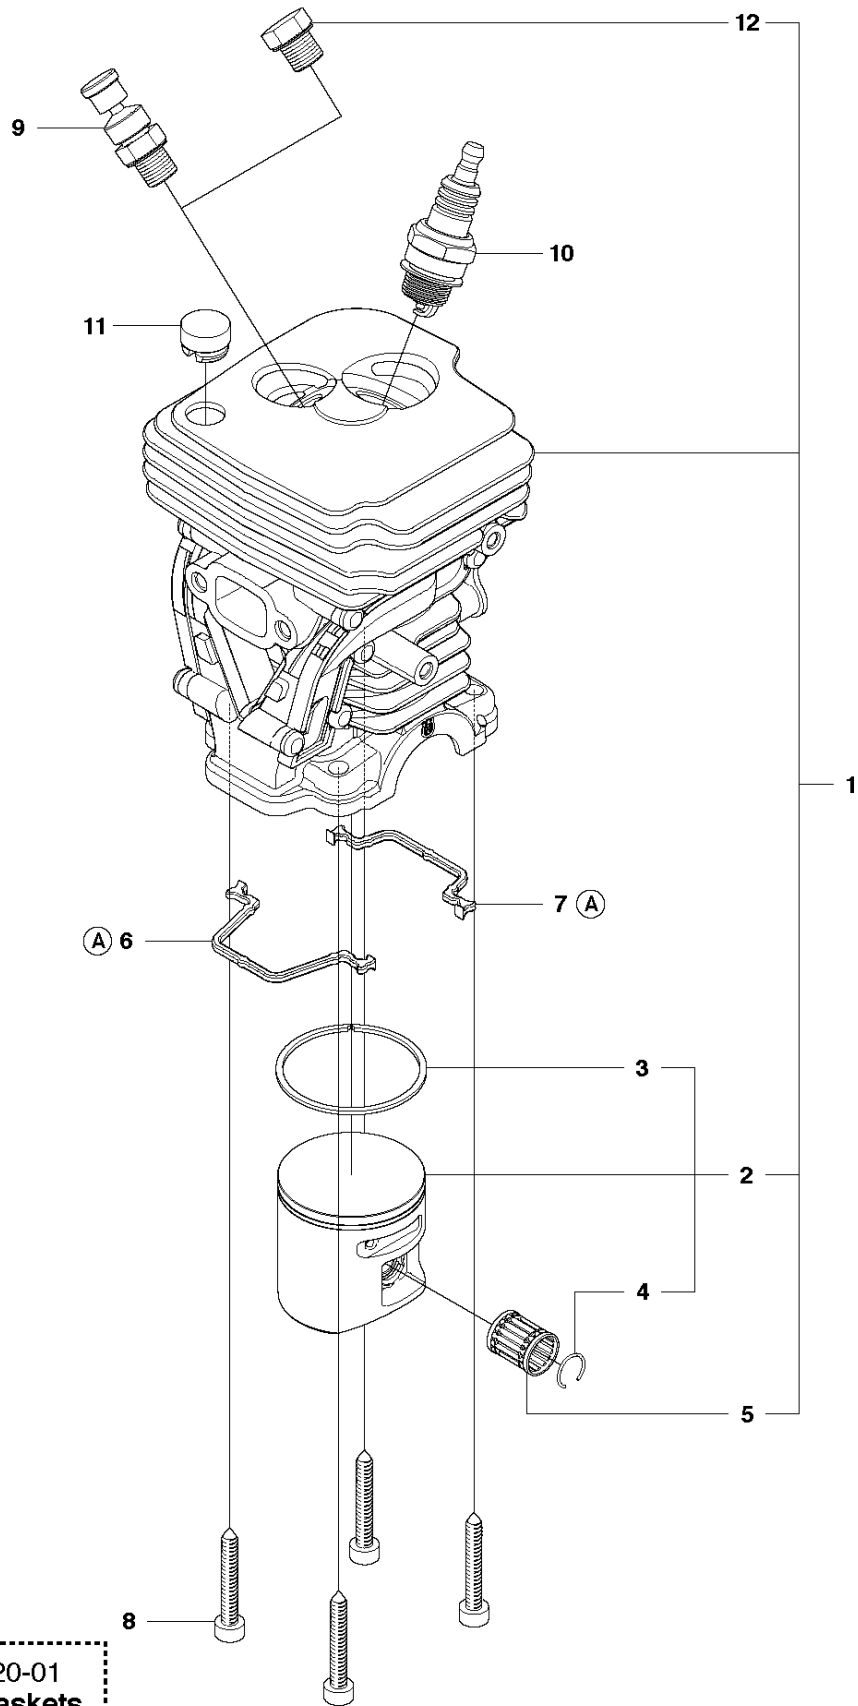

H 450, 450e
CYLINDER PISTON

(A) 544 97 20-01
Set of gaskets

CYLINDER PISTON

450, 2011360001-Current

Ref	Part No	Description	Remark	QTY	KIT
1	544 11 98-02	CYLINDER		1	
2	544 08 89-03	PISTON ASSY		1	1
3	544 08 87-01	PISTON RING		1	1, 2
4	544 21 13-01	CIRCLIP		1	1, 2
5	503 25 63-01	NEEDLE BEARING		1	1
6	544 10 87-01	GASKET		1	13
7	544 10 92-01	GASKET		1	13
8	503 20 05-27	SCREW IHSCM		4	
9	544 87 07-01	DECOMPRESSION VALVE		1	
10	503 23 51-11	SPARK PLUG		1	
11	540 05 73-01	SUPPORT		1	
12	503 55 22-01	PLUG		1	1
13	544 97 20-01	GASKET KIT	Set of Gaskets	1