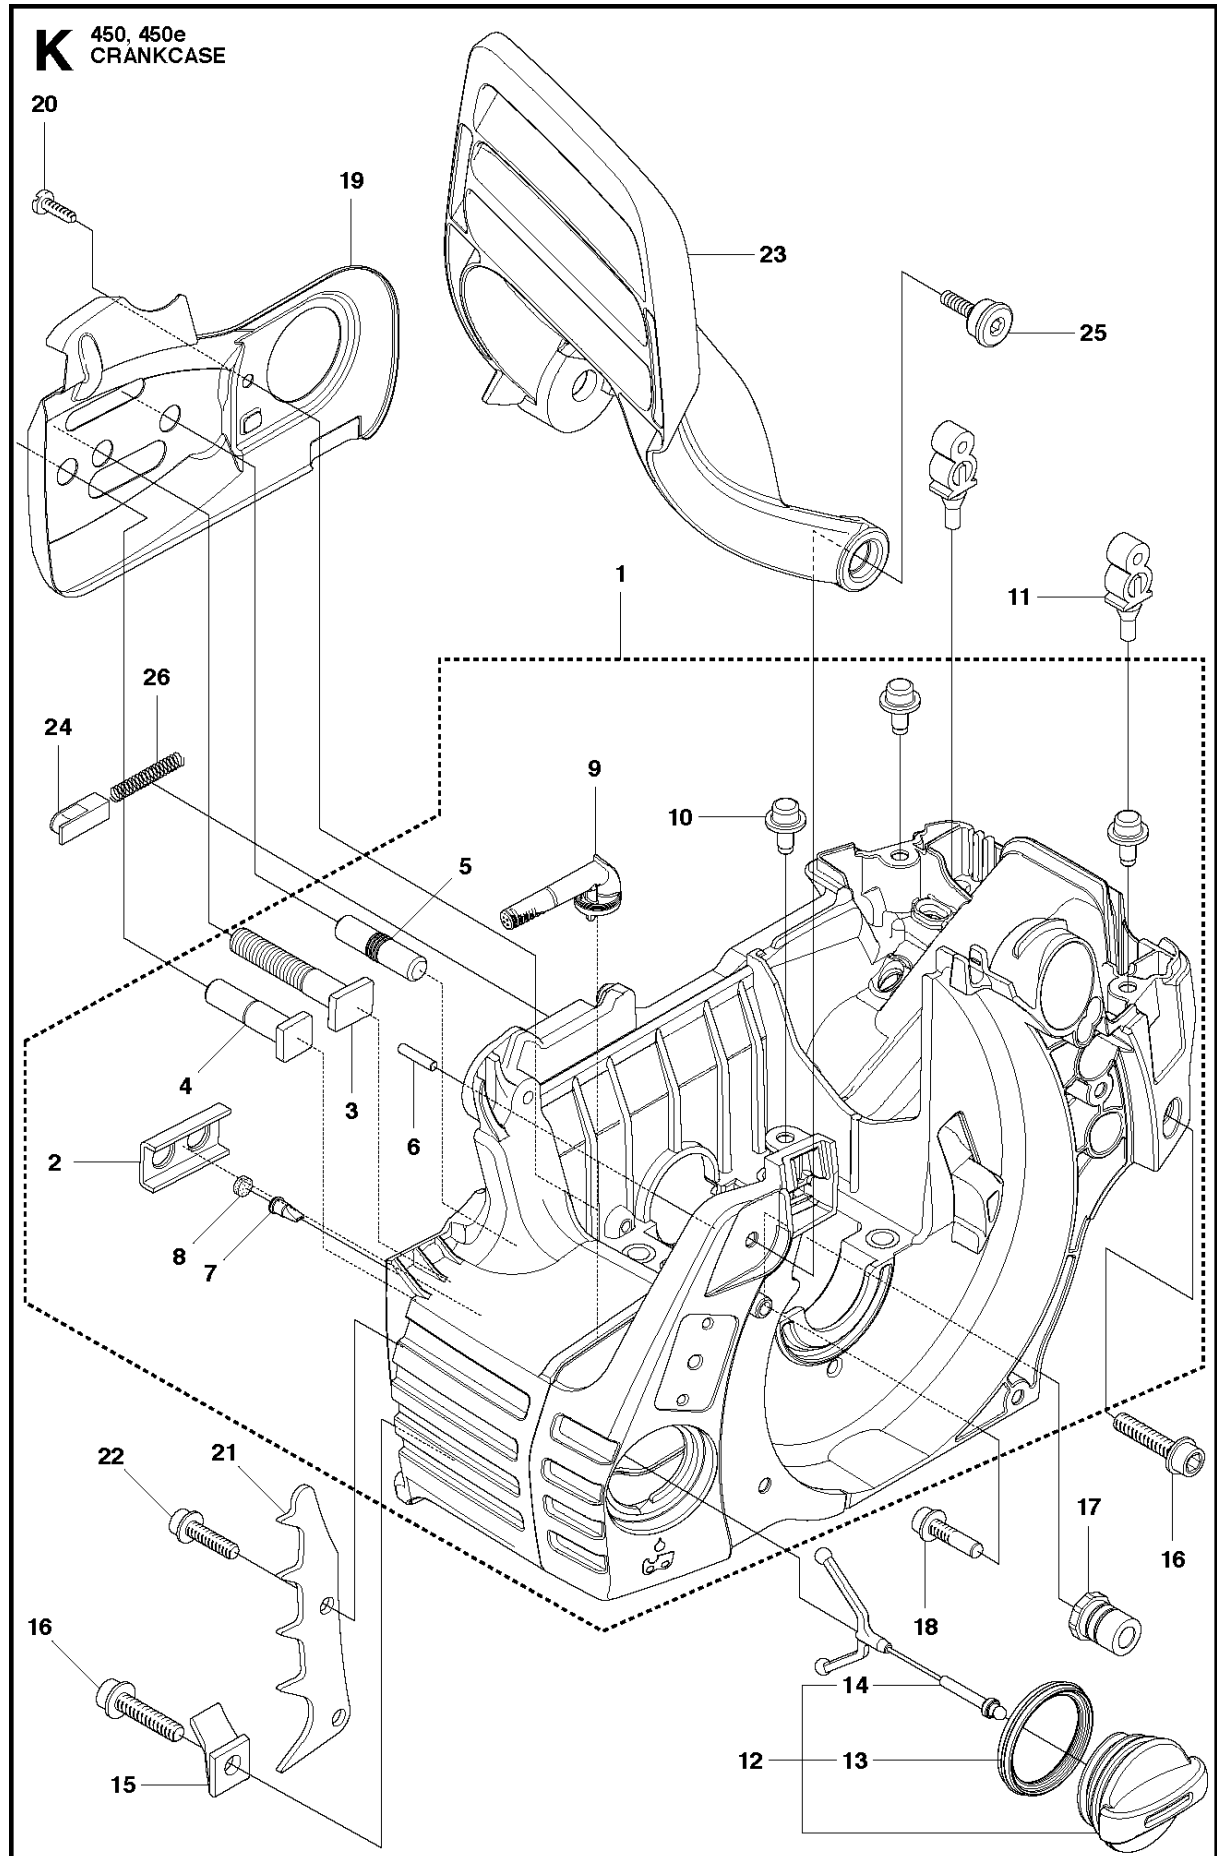

CRANKCASE

450, 2011360001-Current

Ref	Part No	Description	Remark	QTY	KIT
1	537 43 82-01	CRANKCASE		1	
2	503 87 58-02	STIFFENING PLATE		1	1
3	503 87 54-02	BAR BOLT		1	1
4	537 33 46-01	BAR BOLT		1	1
5	544 03 64-01	BAR BOLT		1	1
6	503 24 09-05	NEEDLE ROLLER		1	1
7	530 02 61-19	CHECK VALVE		1	1
8	537 40 35-01	FILTER		1	1
9	544 08 33-01	OIL SCREEN		1	1
10	544 33 16-01	GUIDE PIN		3	1
11	503 86 93-01	SUPPORT		2	
12	544 11 12-01	TANK CAP ASSY		1	
13	537 21 50-01	SEALING		1	12
14	503 57 89-01	HOLDER		1	12
15	503 88 63-01	PIN		1	
16	503 21 88-76	SCREW IHSCCT		2	
17	501 00 76-01	SUPPORT		2	
18	503 21 51-03	SCREW IHSCCT		1	
19	544 09 40-01	CHAIN GUIDE PLATE		1	
20	503 21 70-10	SCREW CCRPANT		1	
21	503 90 59-01	SPIKE		1	
22	503 21 75-20	SCREW IHSCFT		2	
23	544 08 26-01	HAND GUARD		1	
24	503 89 24-01	LOCK		1	
25	503 89 30-01	SCREW		2	
26	503 43 65-01	POSITION SPRING		1