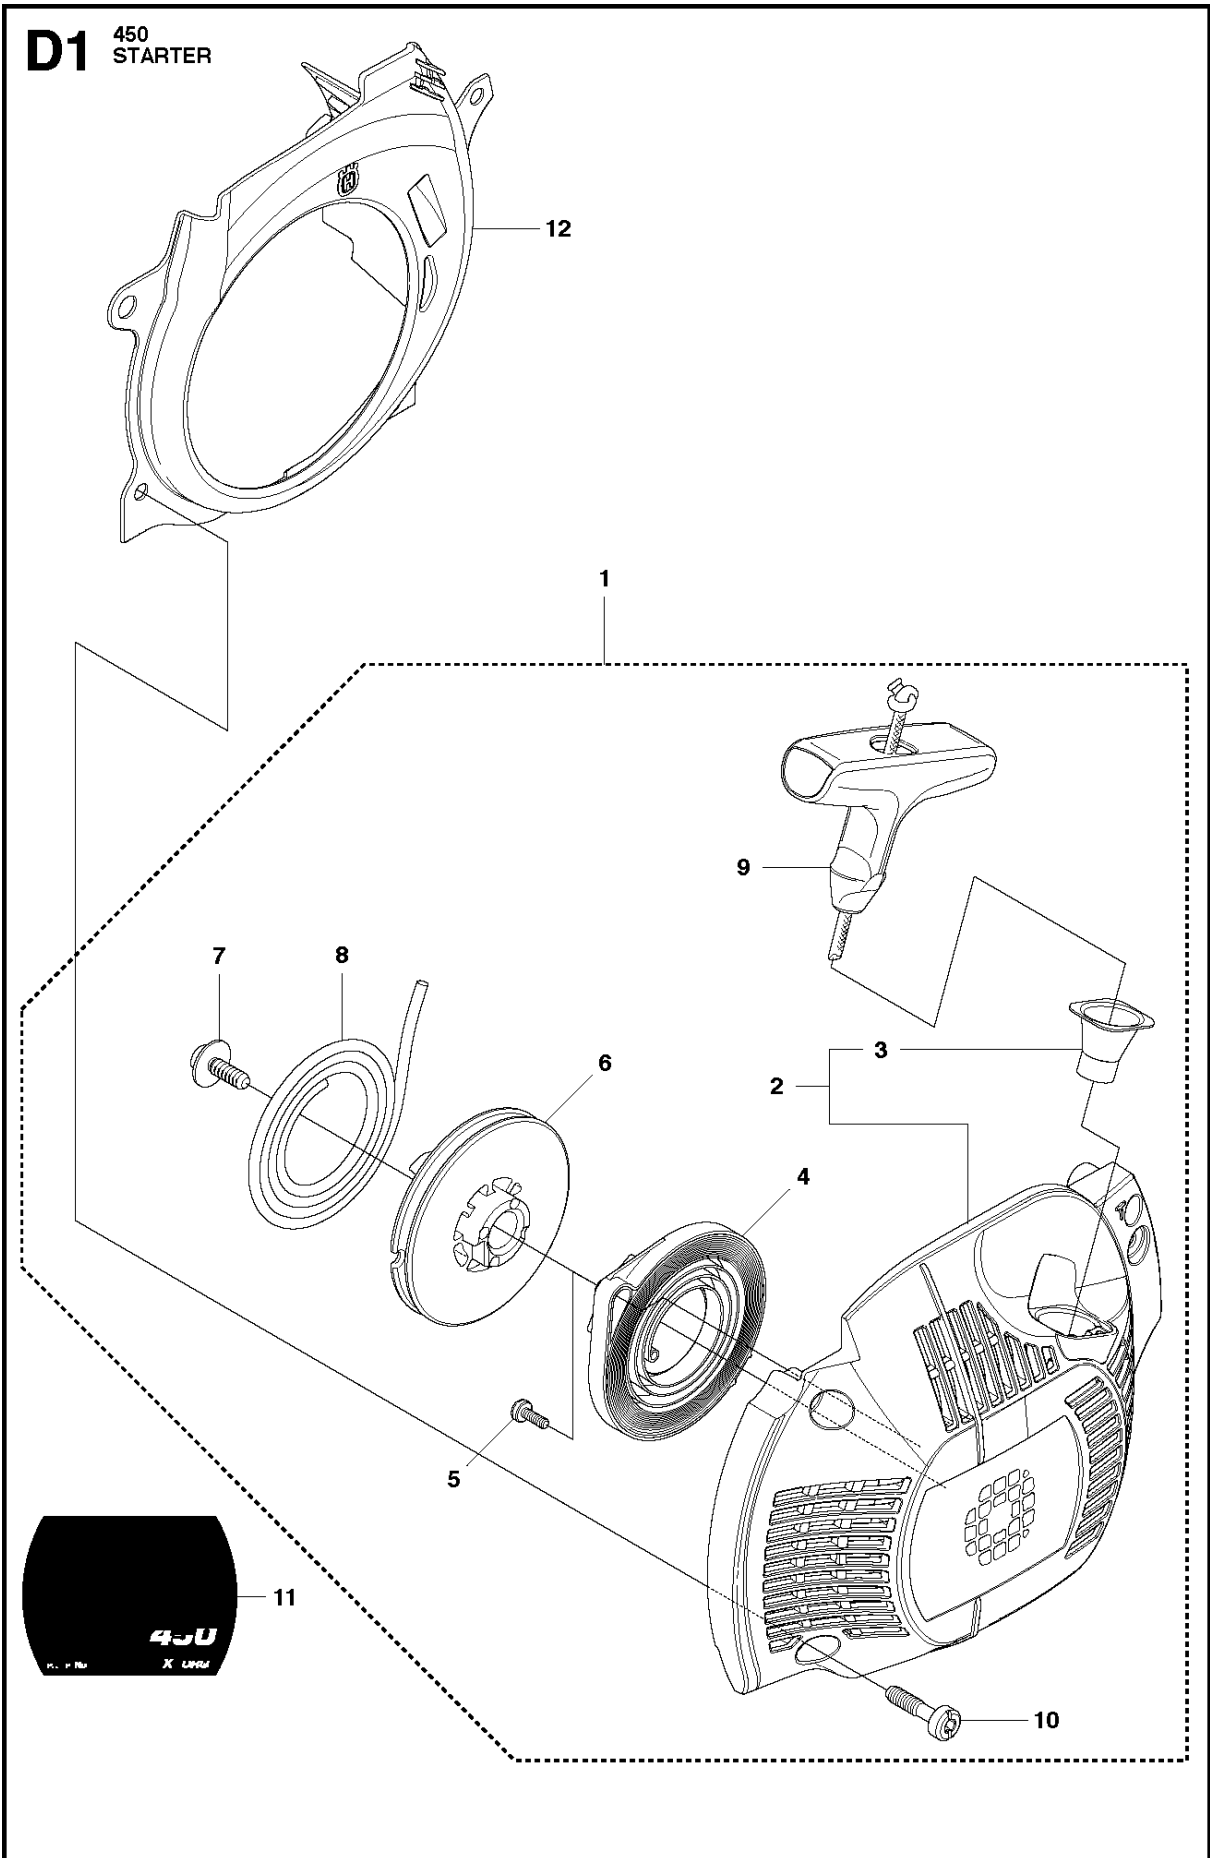

SPARE PARTS LIST

CHAIN SAWS

450, 20113600001-Current

A2 450
CHAIN BRAKE & CLUTCH COVER

CHAIN BRAKE & CLUTCH COVER

450, 2011360001-Current

Ref	Part No	Description	Remark	QTY	KIT
1	544 09 79-01	CLUTCH COVER ASSY		1	
2	735 31 08-20	E-CLIP		1	1
3	537 28 66-01	PAWL		1	1
4	540 06 33-01	CHAIN GUIDE		1	1
5	537 01 74-01	BEARING SLEEVE		1	1
6	503 89 08-02	KNEE JOINT ASSY		1	1
7	503 46 59-01	BRAKE SPRING		1	1
8	503 85 52-01	GUIDE BUSHING		1	1
9	544 08 29-01	COVER LID		1	1
10	503 21 70-10	SCREW CCRPANT		7	1
11	544 08 30-01	WEAR PROTECTION		1	1
12	537 04 30-01	BRAKE BAND ASSY		1	1
13	503 89 29-01	PIN		1	1
14	537 39 70-01	WORM SCREW		1	1
15	537 07 94-02	WORM WHEEL		1	1
16	740 48 07-02	O-RING		1	1
17	503 23 00-63	WASHER		1	1
18	544 37 68-01	LABEL		1	1
19	503 22 00-01	HEXAGON NUT		1	

B 450, 450e
CLUTCH & OIL PUMP

CLUTCH & OIL PUMP

450, 20113600001-Current

Ref	Part No	Description	Remark	QTY	KIT
1	537 11 05-03	CLUTCH ASSY		1	
2	537 35 91-01	CLUTCH SPRING		2	1
3	578 09 79-01	CLUTCH DRUM ASSY		1	
4	503 25 52-01	NEEDLE BEARING		1	3
5	503 93 18-01	PUMP PINION		1	
6	540 05 79-01	PUMP PISTON		1	
7	537 15 48-01	PUMP CYLINDER		1	
8	544 08 42-01	OIL HOSE		1	

C 450, 450e
CYLINDER COVER

CYLINDER COVER

450, 20113600001-Current

Ref	Part No	Description	Remark	QTY	KIT
1	544 34 83-03	CYLINDER COVER ASSY		1	
2	522 70 92-01	LABEL		1	1
3	503 89 47-01	SNAP LOCKING		3	

STARTER