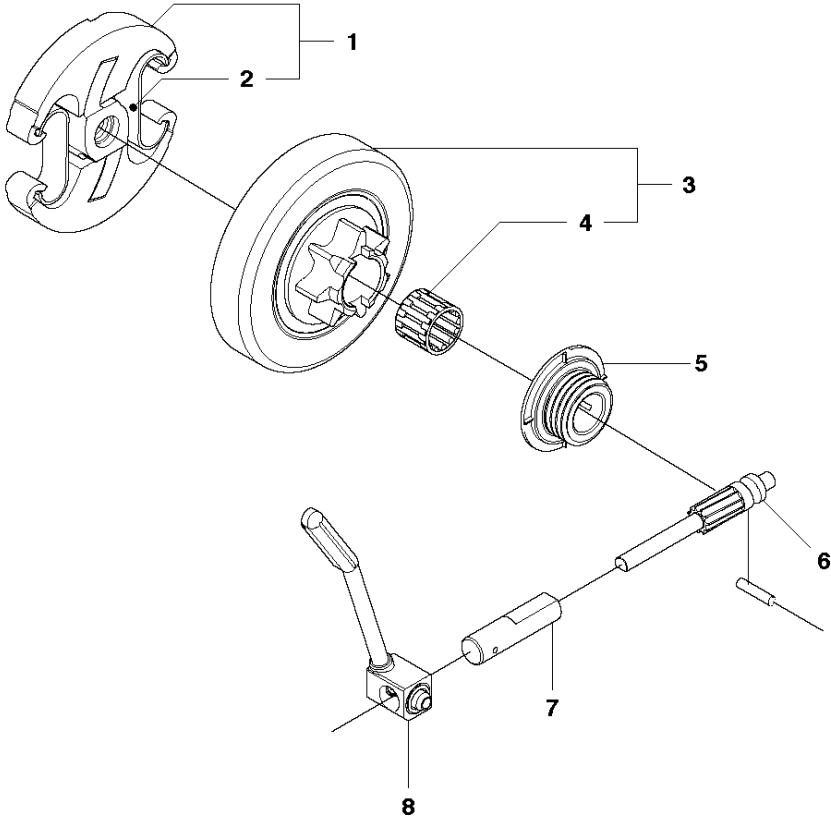

SPARE PARTS LIST

CHAIN SAWS

450, 20113600001-Current

A2 450
CHAIN BRAKE & CLUTCH COVER

CHAIN BRAKE & CLUTCH COVER

450, 2011360001-Current

Ref	Part No	Description	Remark	QTY	KIT
1	544 09 79-01	CLUTCH COVER ASSY		1	
2	735 31 08-20	E-CLIP		1	1
3	537 28 66-01	PAWL		1	1
4	540 06 33-01	CHAIN GUIDE		1	1
5	537 01 74-01	BEARING SLEEVE		1	1
6	503 89 08-02	KNEE JOINT ASSY		1	1
7	503 46 59-01	BRAKE SPRING		1	1
8	503 85 52-01	GUIDE BUSHING		1	1
9	544 08 29-01	COVER LID		1	1
10	503 21 70-10	SCREW CCRPANT		7	1
11	544 08 30-01	WEAR PROTECTION		1	1
12	537 04 30-01	BRAKE BAND ASSY		1	1
13	503 89 29-01	PIN		1	1
14	537 39 70-01	WORM SCREW		1	1
15	537 07 94-02	WORM WHEEL		1	1
16	740 48 07-02	O-RING		1	1
17	503 23 00-63	WASHER		1	1
18	544 37 68-01	LABEL		1	1
19	503 22 00-01	HEXAGON NUT		1	

B 450, 450e
CLUTCH & OIL PUMP

CLUTCH & OIL PUMP

450, 20113600001-Current

Ref	Part No	Description	Remark	QTY	KIT
1	537 11 05-03	CLUTCH ASSY		1	
2	537 35 91-01	CLUTCH SPRING		2	1
3	578 09 79-01	CLUTCH DRUM ASSY		1	
4	503 25 52-01	NEEDLE BEARING		1	3
5	503 93 18-01	PUMP PINION		1	
6	540 05 79-01	PUMP PISTON		1	
7	537 15 48-01	PUMP CYLINDER		1	
8	544 08 42-01	OIL HOSE		1	

C 450, 450e
CYLINDER COVER

CYLINDER COVER

450, 20113600001-Current

Ref	Part No	Description	Remark	QTY	KIT
1	544 34 83-03	CYLINDER COVER ASSY		1	
2	522 70 92-01	LABEL		1	1
3	503 89 47-01	SNAP LOCKING		3	

STARTER