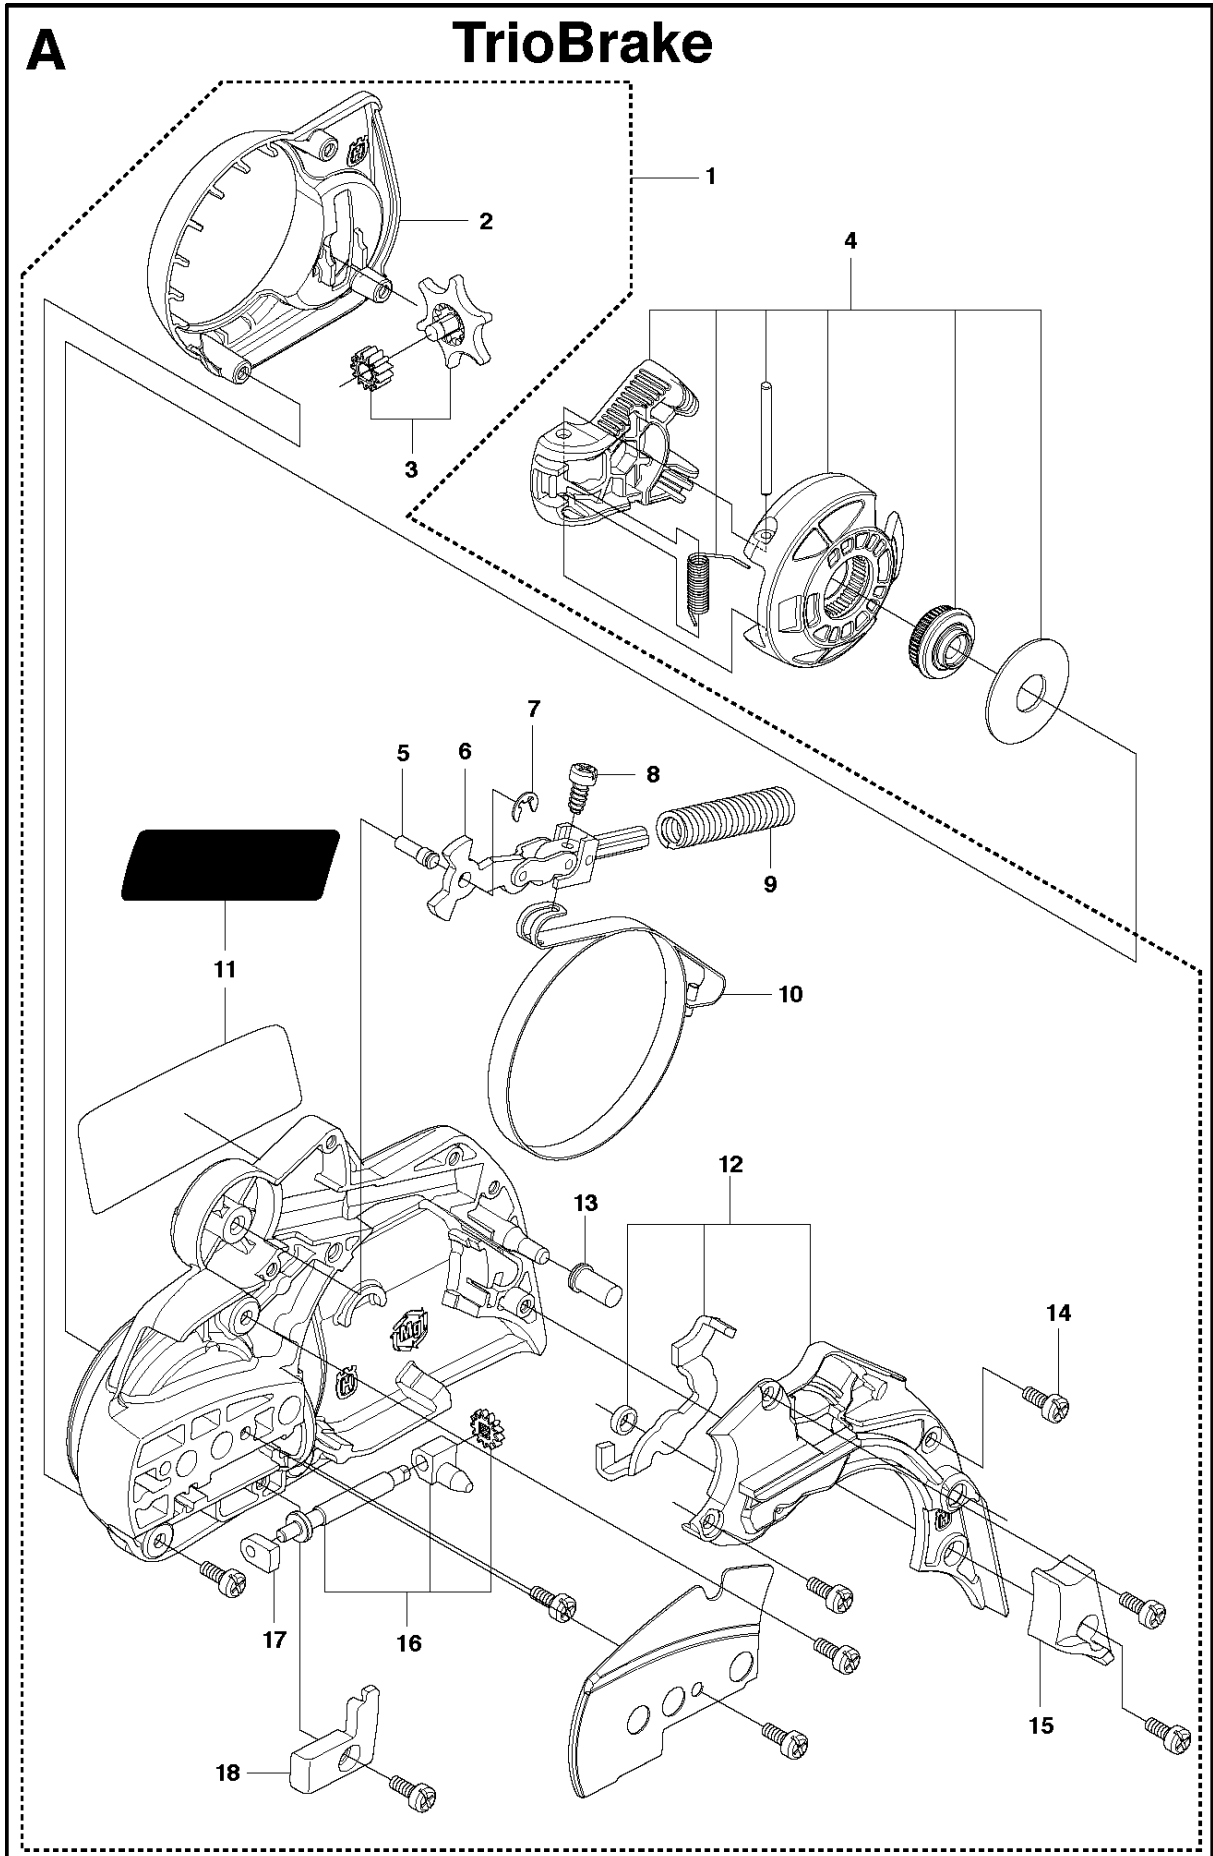

SPARE PARTS LIST

CHAIN SAWS

440 E TRIOBRAKE, 2009-10

CHAIN BRAKE & CLUTCH COVER

440 E TRIOBRAKE, 2009-10

Ref	Part No	Description	Remark	QTY	KIT
1	521 92 59-01	CLUTCH COVER ASSY		1	
2	537 39 26-01	HEAT PROTECTOR		1	1
3	537 34 72-01	GEAR ASSY		1	1
4	537 34 78-01	KNOB		1	
5	503 89 29-01	PIN		1	1
6	503 89 08-02	KNEE JOINT ASSY		1	1
7	735 31 08-20	E-CLIP		1	1
8	503 21 70-10	SCREW CCRPANT		1	1
9	505 89 26-01	BRAKE SPRING		1	1
10	544 30 60-01	BRAKE BAND ASSY		1	1
11	544 35 75-01	LABEL		1	1
12	502 44 69-01	COVER LID		1	1
13	503 85 52-01	GUIDE BUSHING		1	1
14	503 21 70-10	SCREW CCRPANT		9	1
15	544 25 31-01	WEAR PROTECTION		1	1
16	502 49 32-01	CHAIN TENSIONER		1	1
17	544 84 55-01	BEARING SLEEVE		1	1
18	504 54 28-01	COVER LID		1	1

HANDLE & CONTROLS

440 E TRIOBRAKE, 2009-10

Ref	Part No	Description	Remark	QTY KIT
1	503 21 70-72	SCREW CCRPANT		1
2	502 44 67-01	COVER LID		1
3	575 55 14-01	HAND GUARD		1
4	521 93 93-01	WIRE ASSY		1
5	502 44 63-01	FUEL TANK ASSY		1
6	502 44 68-01	HANDLE INSERT		1
7	503 21 28-10	SCREW CCRPANT		1
8	503 21 70-72	SCREW CCRPANT		2