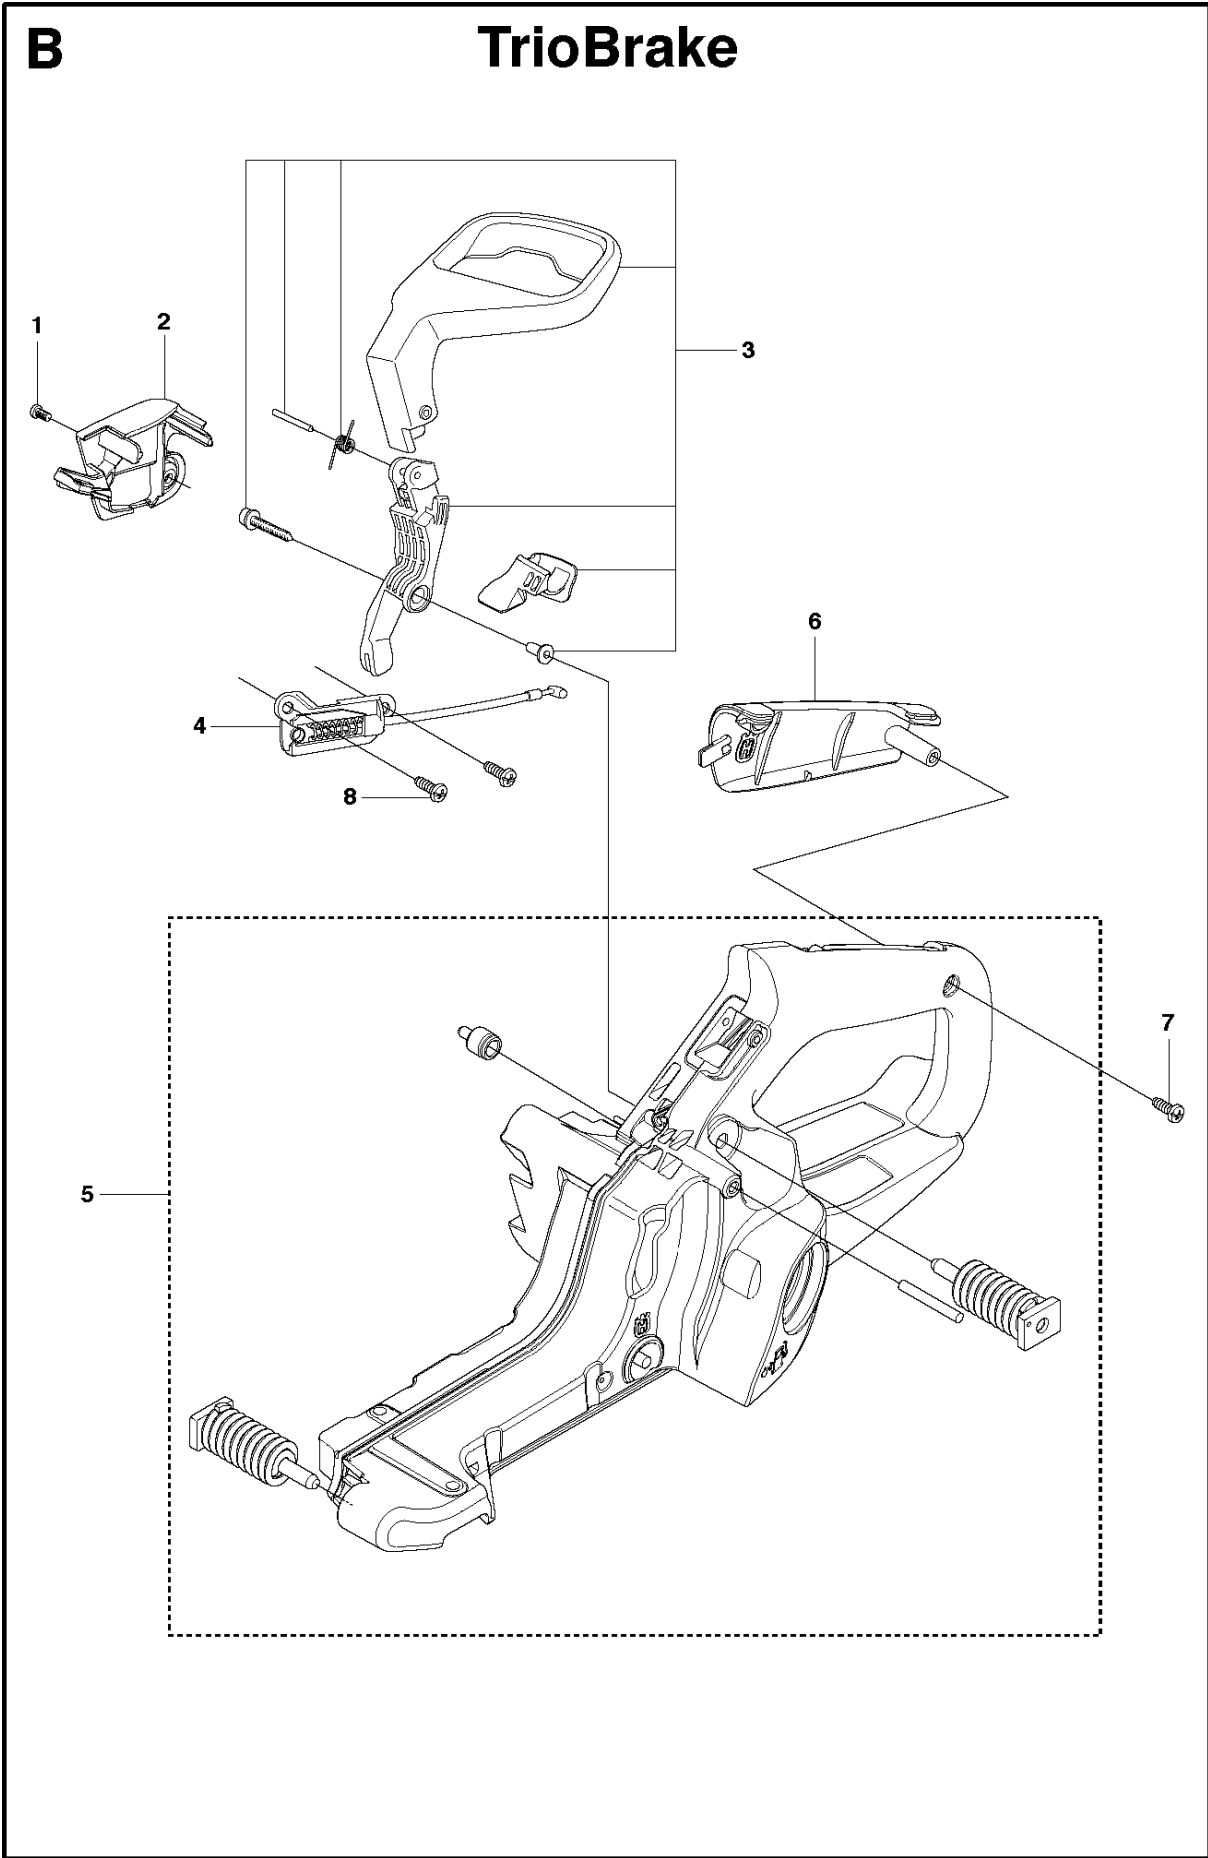

SPARE PARTS LIST

CHAIN SAWS

440 E TRIOBRAKE, 2009-10

CHAIN BRAKE & CLUTCH COVER

440 E TRIOBRAKE, 2009-10

Ref	Part No	Description	Remark	QTY	KIT
1	521 92 59-01	CLUTCH COVER ASSY		1	
2	537 39 26-01	HEAT PROTECTOR		1	1
3	537 34 72-01	GEAR ASSY		1	1
4	537 34 78-01	KNOB		1	
5	503 89 29-01	PIN		1	1
6	503 89 08-02	KNEE JOINT ASSY		1	1
7	735 31 08-20	E-CLIP		1	1
8	503 21 70-10	SCREW CCRPANT		1	1
9	505 89 26-01	BRAKE SPRING		1	1
10	544 30 60-01	BRAKE BAND ASSY		1	1
11	544 35 75-01	LABEL		1	1
12	502 44 69-01	COVER LID		1	1
13	503 85 52-01	GUIDE BUSHING		1	1
14	503 21 70-10	SCREW CCRPANT		9	1
15	544 25 31-01	WEAR PROTECTION		1	1
16	502 49 32-01	CHAIN TENSIONER		1	1
17	544 84 55-01	BEARING SLEEVE		1	1
18	504 54 28-01	COVER LID		1	1

HANDLE & CONTROLS

440 E TRIOBRAKE, 2009-10

Ref	Part No	Description	Remark	QTY KIT
1	503 21 70-72	SCREW CCRPANT		1
2	502 44 67-01	COVER LID		1
3	575 55 14-01	HAND GUARD		1
4	521 93 93-01	WIRE ASSY		1
5	502 44 63-01	FUEL TANK ASSY		1
6	502 44 68-01	HANDLE INSERT		1
7	503 21 28-10	SCREW CCRPANT		1
8	503 21 70-72	SCREW CCRPANT		2