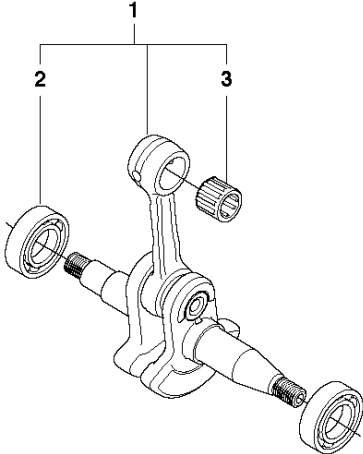

E 359
CRANK SHAFT

CRANKSHAFT

359, 20111800001-Current

Ref	Part No	Description	Remark	QTY	KIT
1	537 15 68-02	CRANKSHAFT ASSY		1	
2	738 22 02-25	BALL BEARING		2	1
3	503 25 56-01	NEEDLE BEARING		1	1