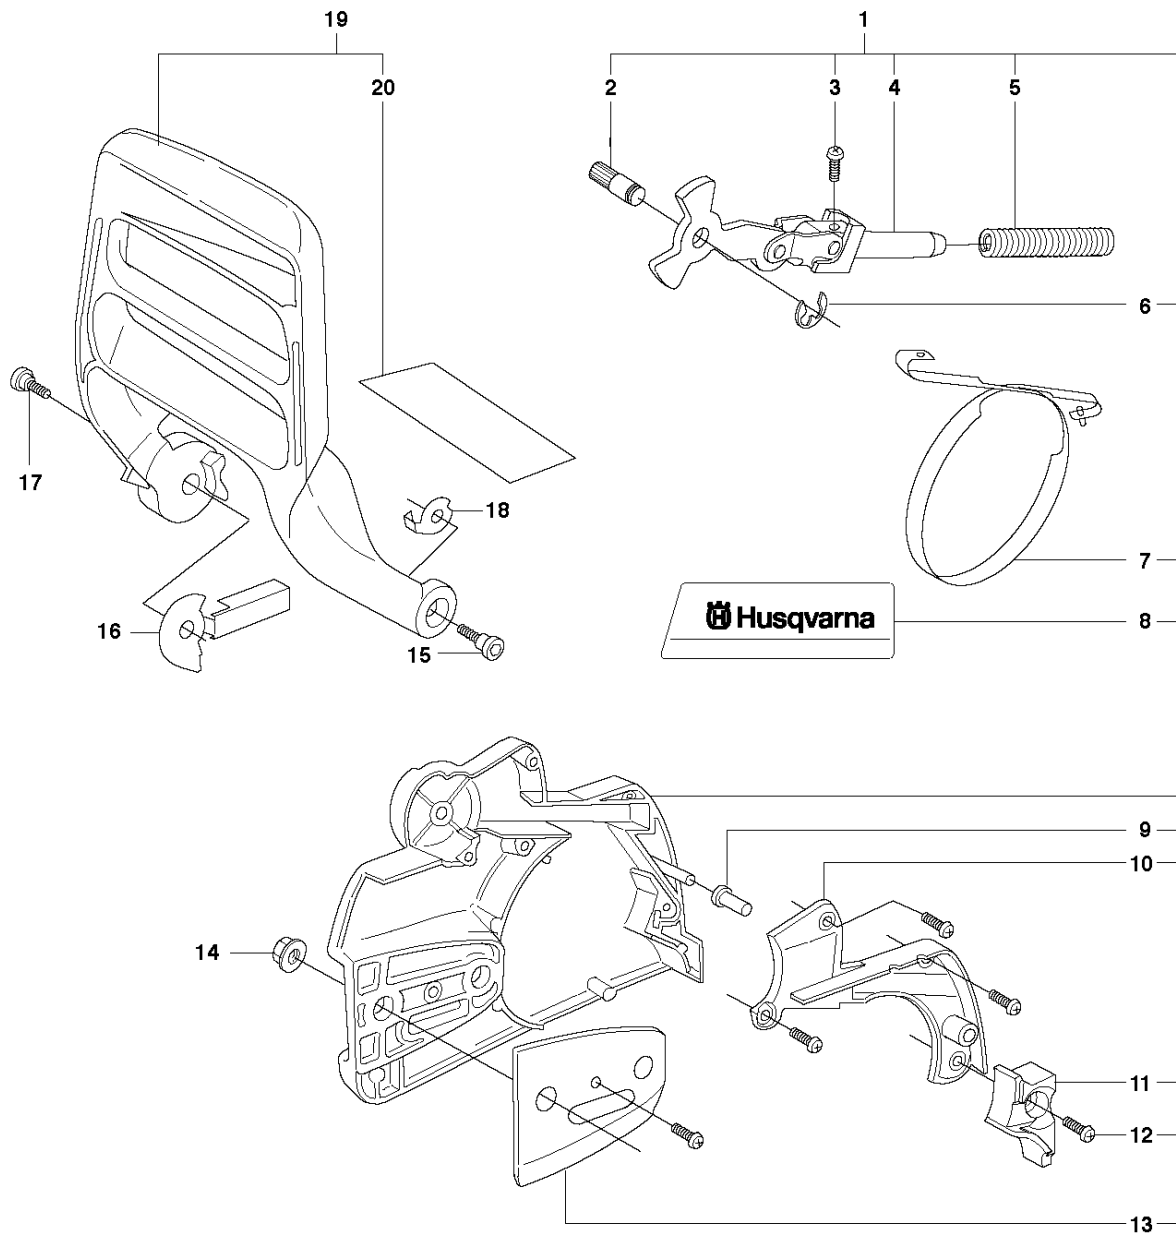

# SPARE PARTS LIST

CHAIN SAWS

359, 20111800001-Current

**A** 359  
CHAIN BRAKE

## CHAIN BRAKE

359, 20111800001-Current

Ref	Part No	Description	Remark	QTY	KIT
1	537 10 78-03	CHAIN BRAKE		1	
2	503 89 29-01	PIN		1	1
3	503 21 70-10	SCREW CCRPANT		1	1
4	503 89 08-02	KNEE JOINT ASSY		1	1
5	503 46 59-01	BRAKE SPRING		1	1
6	735 31 08-20	E-CLIP		1	1
7	537 04 30-01	BRAKE BAND ASSY		1	1
8	537 37 04-01	LABEL		1	1
9	503 85 52-01	GUIDE BUSHING		1	1
10	537 10 80-02	HUB CAP		1	1
11	537 08 90-01	WEAR PROTECTION		1	1
12	503 21 70-10	SCREW CCRPANT		5	1
13	503 85 66-01	COVER PLATE		1	1
14	503 22 00-01	HEXAGON NUT		2	
15	503 89 30-03	SCREW		1	
16	537 02 99-01	WEAR PROTECTION		1	
17	503 89 30-03	SCREW		1	
18	503 23 00-71	WASHER		1	
19	537 15 93-02	HAND GUARD		1	
20	537 15 27-01	HEAT PROTECTOR		1	19

## CLUTCH &amp; OIL PUMP

359, 20111800001-Current

Ref	Part No	Description	Remark	QTY	KIT
1	544 18 01-04	OIL PUMP ASSY		1	
2	503 23 00-60	WASHER		2	1
3	537 06 93-02	PUMP PISTON		1	1
4	503 89 16-01	SPRING		1	1
5	503 89 15-01	SPRING		1	1
6	537 02 71-01	ADJUSTER		1	1
7	721 11 64-30	GROOVED PIN		1	1
8	537 10 11-02	OIL HOSE		1	
9	503 96 75-01	OIL PLUMMET		1	
10	503 21 74-12	SCREW IH SCT		1	
11	537 09 18-01	OIL PRESSURE HOSE		1	
12	503 91 27-03	PUMP PINION	.325x7T	1	
12	503 91 29-03	PUMP PINION	"3/8"x7T"	1	
13	503 98 00-02	CLUTCH DRUM	.325x7T	1	
13	503 93 48-71	CLUTCH DRUM ASSY	"3/8"x7T"	1	
14	501 45 74-02	RIM	.325x7T	1	13
14	501 59 80-02	RIM	"3/8"x7T"	1	13
15	503 25 52-01	NEEDLE BEARING		1	13
16	537 10 34-03	CLUTCH ASSY		1	
17	537 16 69-01	CLUTCH SPRING		1	16