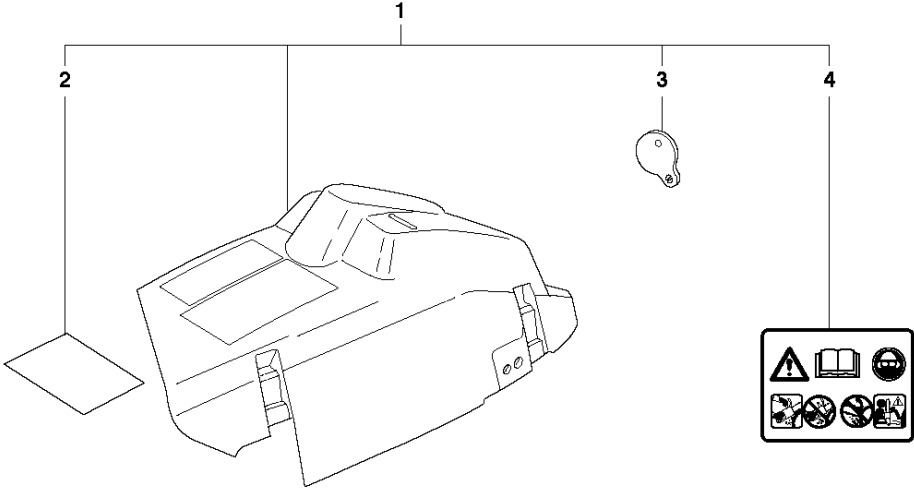

C 359
CYLINDER COVER

CYLINDER COVER

359, 20111800001-Current

Ref	Part No	Description	Remark	QTY KIT
1	503 92 80-02	CYLINDER COVER		1
2	503 84 59-01	HEAT PROTECTOR		1
3	501 63 97-01	COVER		1
4	503 98 74-01	LABEL		1