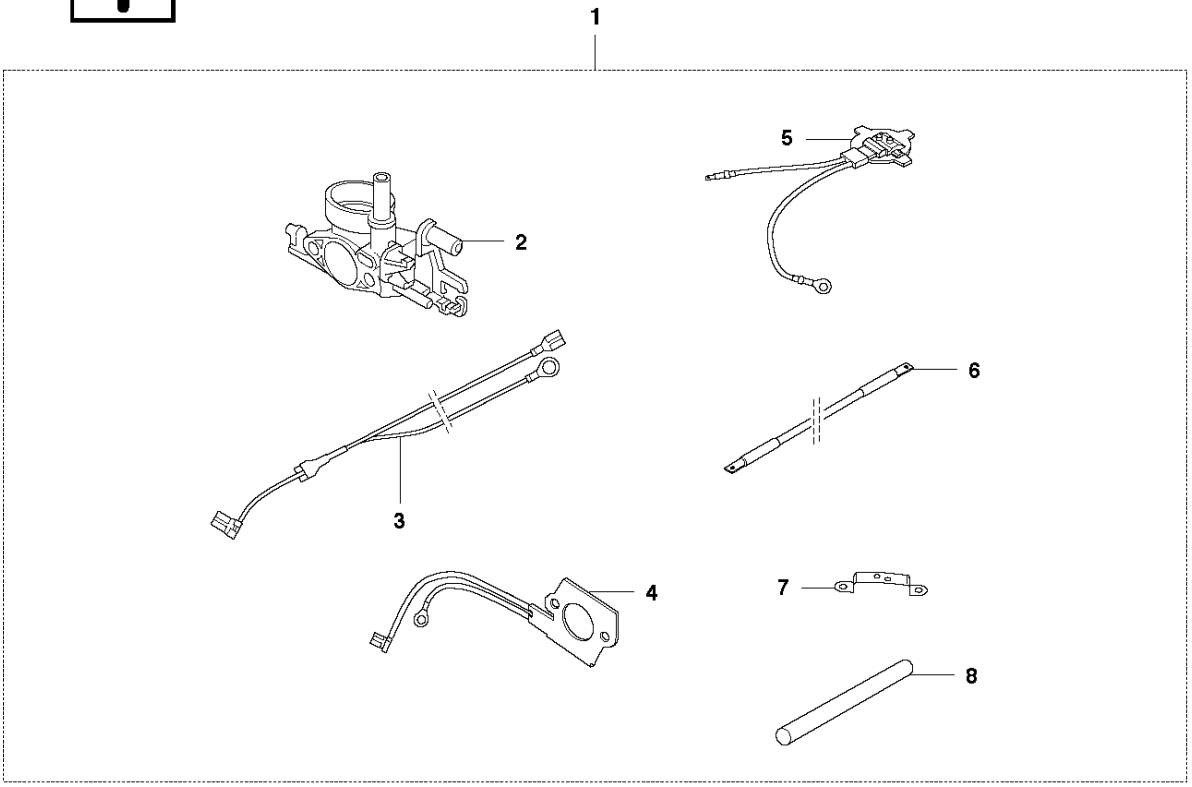

Up to 073900001 (359)

Ref	Part No	Description	Remark	QTY	KIT
1	502 62 87-01	KIT		1	
2	544 01 10-02	FILTER HOLDER		1	1
3	503 89 87-05	WIRING ASSY		1	1
4	504 04 32-01	HEATING PLATE		1	1
5	501 98 63-01	THERMOSTAT ASSY		1	1
6	504 11 68-01	WIRING ASSY		1	1
7	537 06 04-02	RETAINER		1	1
8	504 04 35-01	CABLE COVER		1	1