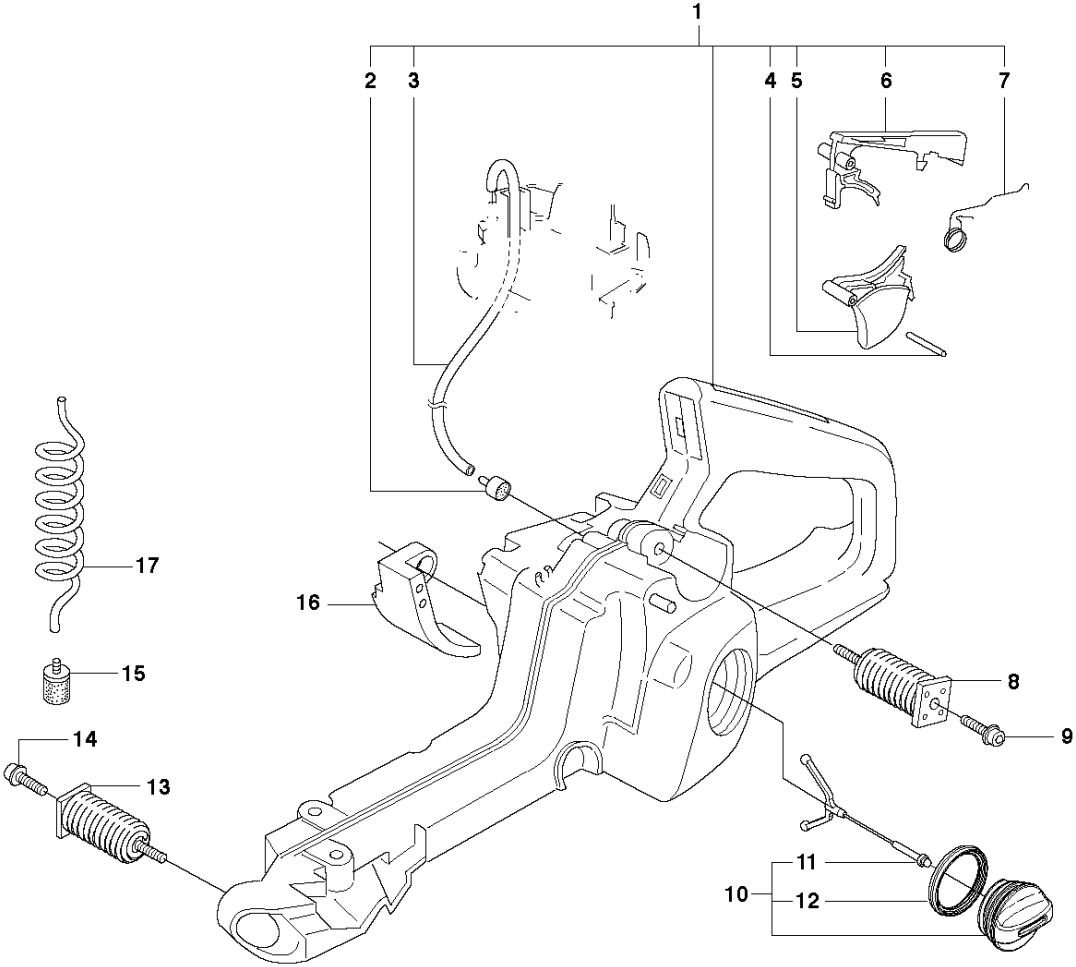

J 359
FUEL TANK

FUEL TANK

359, 2011180001-Current

Ref	Part No	Description	Remark	QTY	KIT
1	503 92 30-01	FUEL TANK		1	
2	537 35 95-01	TANK VENT ASSY		1	1
3	544 32 49-20	FUEL HOSE		1	1
4	720 18 25-20	PARALLEL PIN		1	1
5	503 85 45-01	TRIGGER		1	1
6	503 85 44-01	THROTTLE LOCKOUT		1	1
7	503 99 86-01	RECOIL SPRING		1	1
8	503 85 41-01	ANTIVIBRATION ELEMENT		1	
9	503 21 88-76	SCREW IHSCT		1	
10	537 21 52-02	TANK CAP ASSY		1	
10	537 21 52-03	TANK CAP ASSY	E-tech	1	
11	503 57 89-01	HOLDER		1	10
12	537 21 50-01	SEALING		1	10
13	503 92 31-01	ANTIVIBRATION ELEMENT		1	
14	503 21 88-76	SCREW IHSCT		1	
15	503 44 32-01	FUEL FILTER		1	
16	503 96 43-01	WEAR PROTECTION		1	
17	544 32 50-02	FUEL HOSE		1