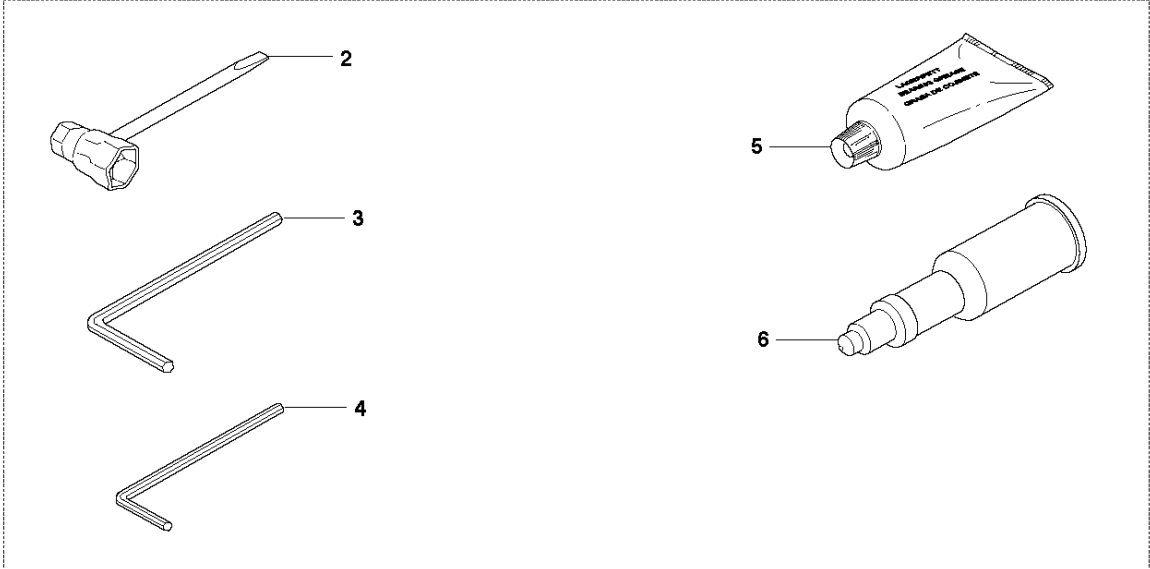

P 359
Accessories
Zubehöre
Accessories
Accesorios
Tillbehör

1