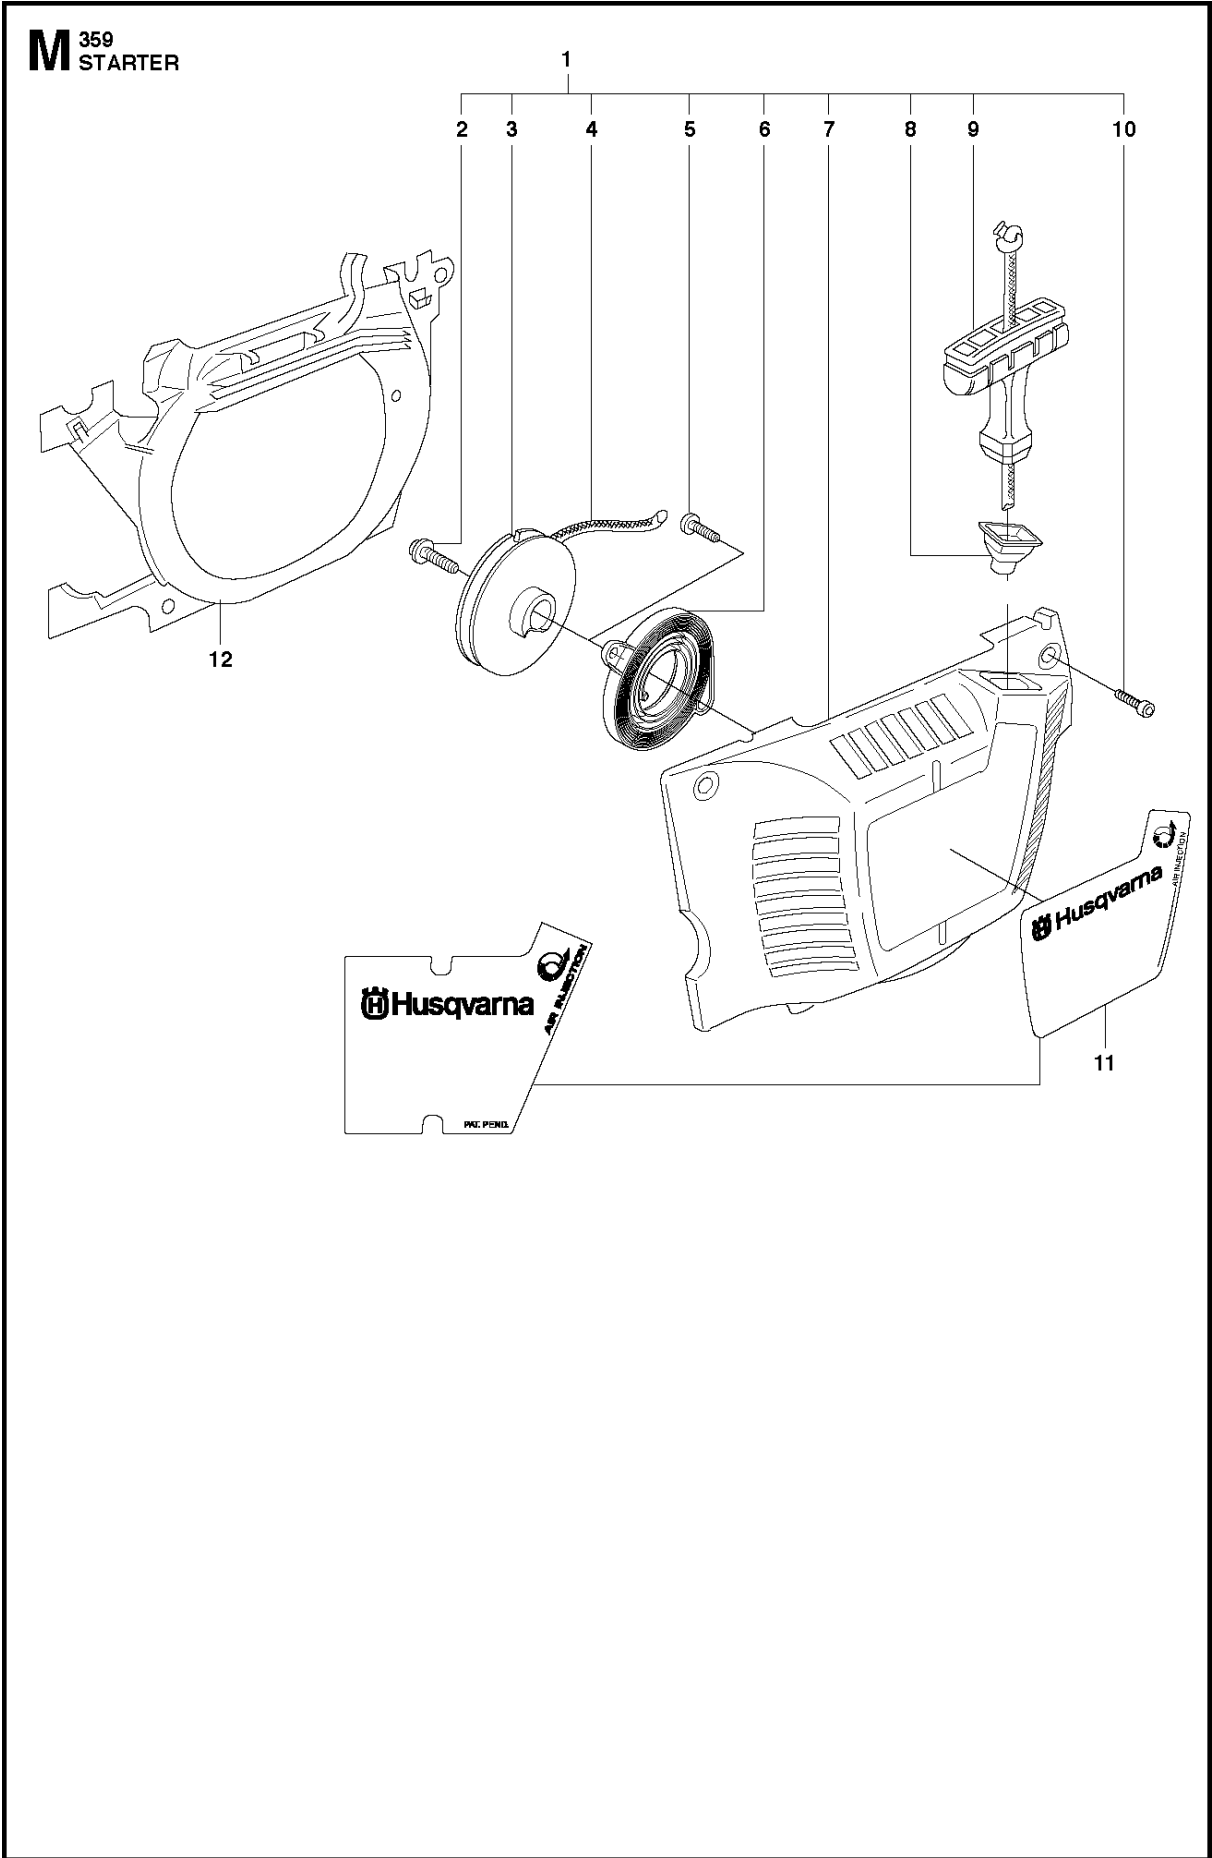

STARTER

359, 20111800001-Current

Ref	Part No	Description	Remark	QTY	KIT
1	503 93 06-03	STARTER		1	
2	503 21 52-16	SCREW IHSCFT		1	1
3	537 06 59-01	STARTER PULLEY		1	1
4	505 30 51-25	STARTER CORD		1	1
5	503 21 29-10	SCREW CCRPANT		2	1
6	537 09 31-01	SPRING CASSETTE ASSY		1	1
7	503 93 07-02	STARTER HOUSING		1	1
8	501 63 06-01	SLEEVE		1	1
9	503 54 39-01	STARTER HANDLE		1	1
10	544 08 03-01	SCREW		4	1
11	537 32 48-07	LABEL	359	1	
11	537 32 48-08	LABEL	359G	1	
11	537 32 48-09	LABEL	359G carb heat	1	
11	537 32 48-10	LABEL	359 E-tech	1	
11	537 32 48-11	LABEL	359G E-tech	1	
11	537 32 48-12	LABEL	359G carb heat E-tech	1	
12	503 92 89-01	AIR CONDUCTOR		1