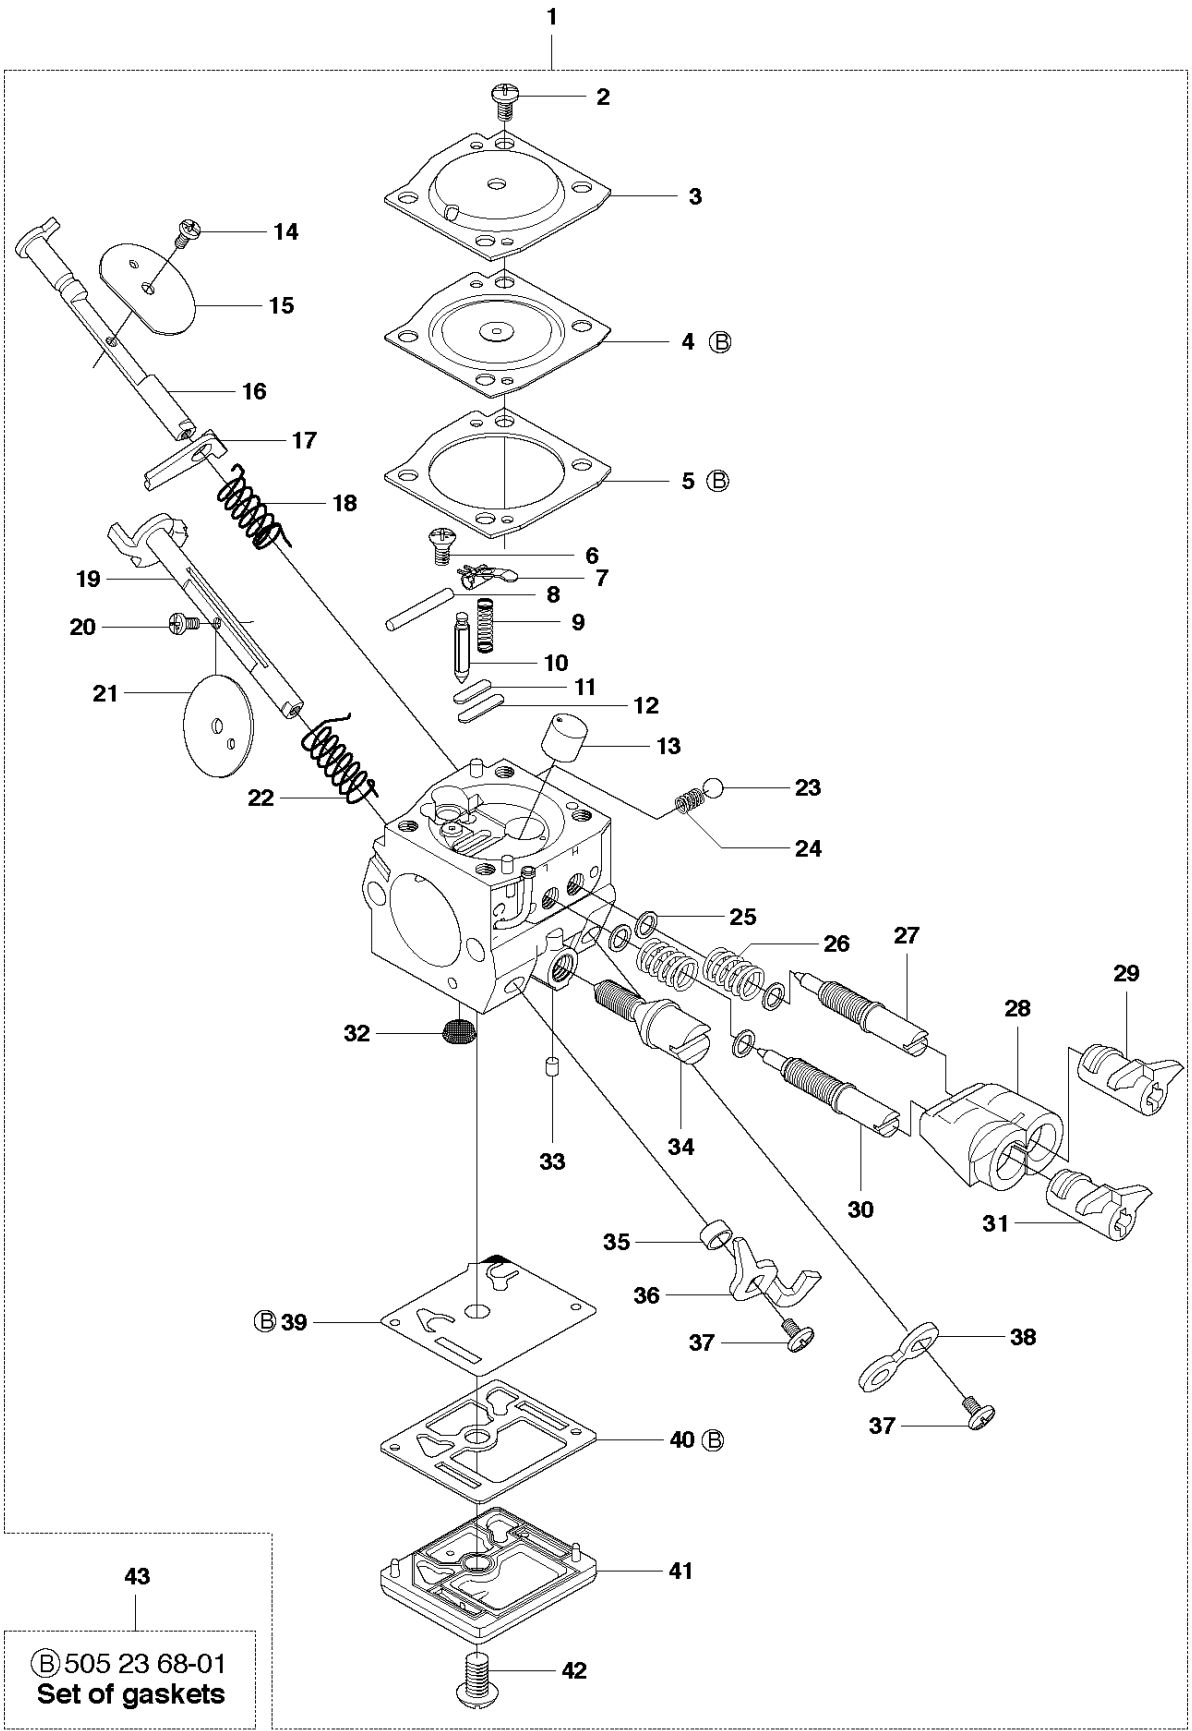

N 359
CARBURETTOR

ZAMA C3-EL42

43
Ⓟ 505 23 68-01
Set of gaskets

CARBURETOR

359, 2011180001-Current

Ref	Part No	Description	Remark	QTY KIT	
1	505 20 30-01	CARBURETTOR		1	
2	503 48 05-01	SCREW		4	1
3	537 17 60-01	COVER		1	1
4	537 17 59-01	DIAPHRAGM		1	1, 43
5	505 22 39-01	GASKET		1	1, 43
6	544 08 21-01	SCREW		1	1
7	537 17 64-01	LEVER		1	1
8	503 48 00-01	PIN RETAINING SCREW		1	1
9	537 17 63-01	SPRING		1	1
10	537 17 62-01	VALVE		1	1
11	537 17 78-01	PLUG		1	1
12	503 53 56-01	PLUG WELCH		1	1
13	505 23 67-01	NOZZLE ASSY		1	1
14	503 52 36-01	SCREW		1	1
15	537 17 72-01	VALVE		1	1
16	537 17 71-01	SHAFT ASSY		1	1
17	544 05 67-01	LEVER		1	1
18	537 17 66-01	SPRING		1	1
19	537 17 57-01	SHAFT ASSY		1	1
20	503 48 18-01	SCREW		1	1
21	537 17 70-01	VALVE		1	1
22	537 17 61-01	SPRING		1	1
23	537 01 25-01	BALL		1	1
24	537 01 26-01	SPRING		2	1
25	503 90 31-01	WASHER		4	1
26	503 48 08-01	SPRING		2	1
27	537 17 85-01	SCREW		1	1
28	503 90 34-01	RETAINER		1	1
29	503 90 33-01	LIMITER CAP		1	1
30	537 17 86-01	SCREW		1	1
31	503 90 32-01	LIMITER CAP		1	1
32	503 53 57-01	STRAINER		1	1
33	503 48 11-01	PIECE		1	1
34	504 02 73-01	SCREW		1	1
35	503 48 19-01	COLLAR		1	1
36	537 17 69-01	LEVER		1	1
37	503 47 90-01	SCREW		2	1
38	537 17 75-01	LEVER		1	1
39	537 38 02-01	DIAPHRAGM		1	1, 43
40	503 61 66-01	GASKET		1	1, 43
41	537 17 68-01	COVER		1	1
42	503 47 96-01	SCREW		1	1
43	505 23 68-01	KIT	B = Set of gaskets	1