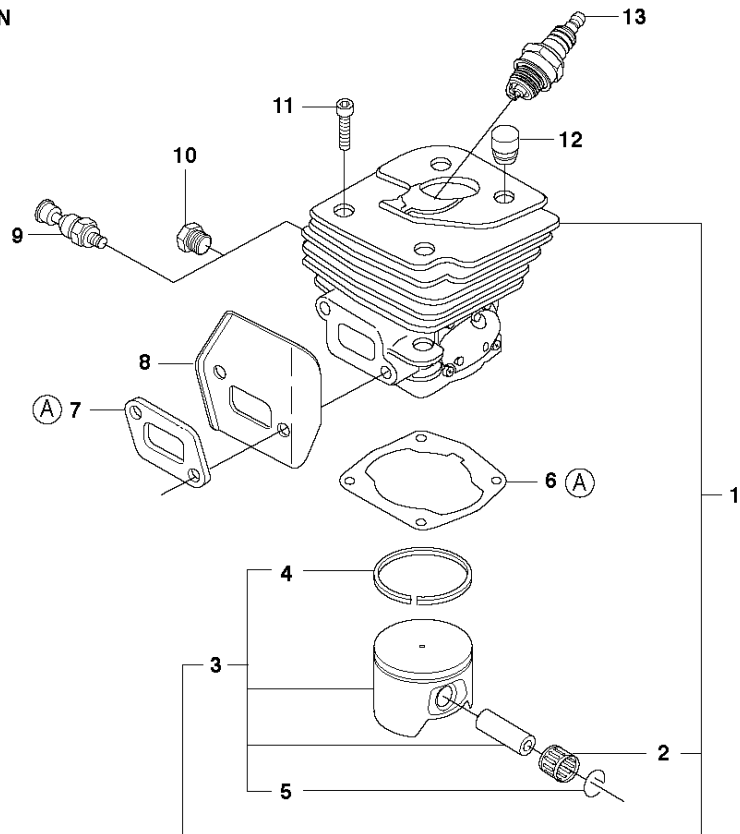

D 359
CYLINDER PISTON

14

(A) 503 97 85-01
Set of gaskets

CYLINDER PISTON

359, 20111800001-Current

Ref	Part No	Description	Remark	QTY	KIT
1	537 15 73-04	CYLINDER ASSY		1	
2	503 25 56-01	NEEDLE BEARING		1	1
3	576 47 22-02	PISTON ASSY		1	1
4	503 28 90-29	PISTON RING		1	3
5	737 43 12-00	SNAP RING		2	3
6	503 96 66-01	GASKET		1	14
7	503 91 66-01	GASKET		1	14
8	503 91 65-02	HEAT DEFLECTOR		1	
9	503 71 53-01	DECOMPRESSION VALVE		1	
10	503 55 22-01	PLUG		1	
11	725 53 33-55	SCREW IHSCM		4	
12	537 02 26-01	SUPPORT		1	
13	503 23 51-08	SPARK PLUG	RCJ 7Y	1	
14	503 97 85-01	GASKET KIT	A = Set of gaskets	1