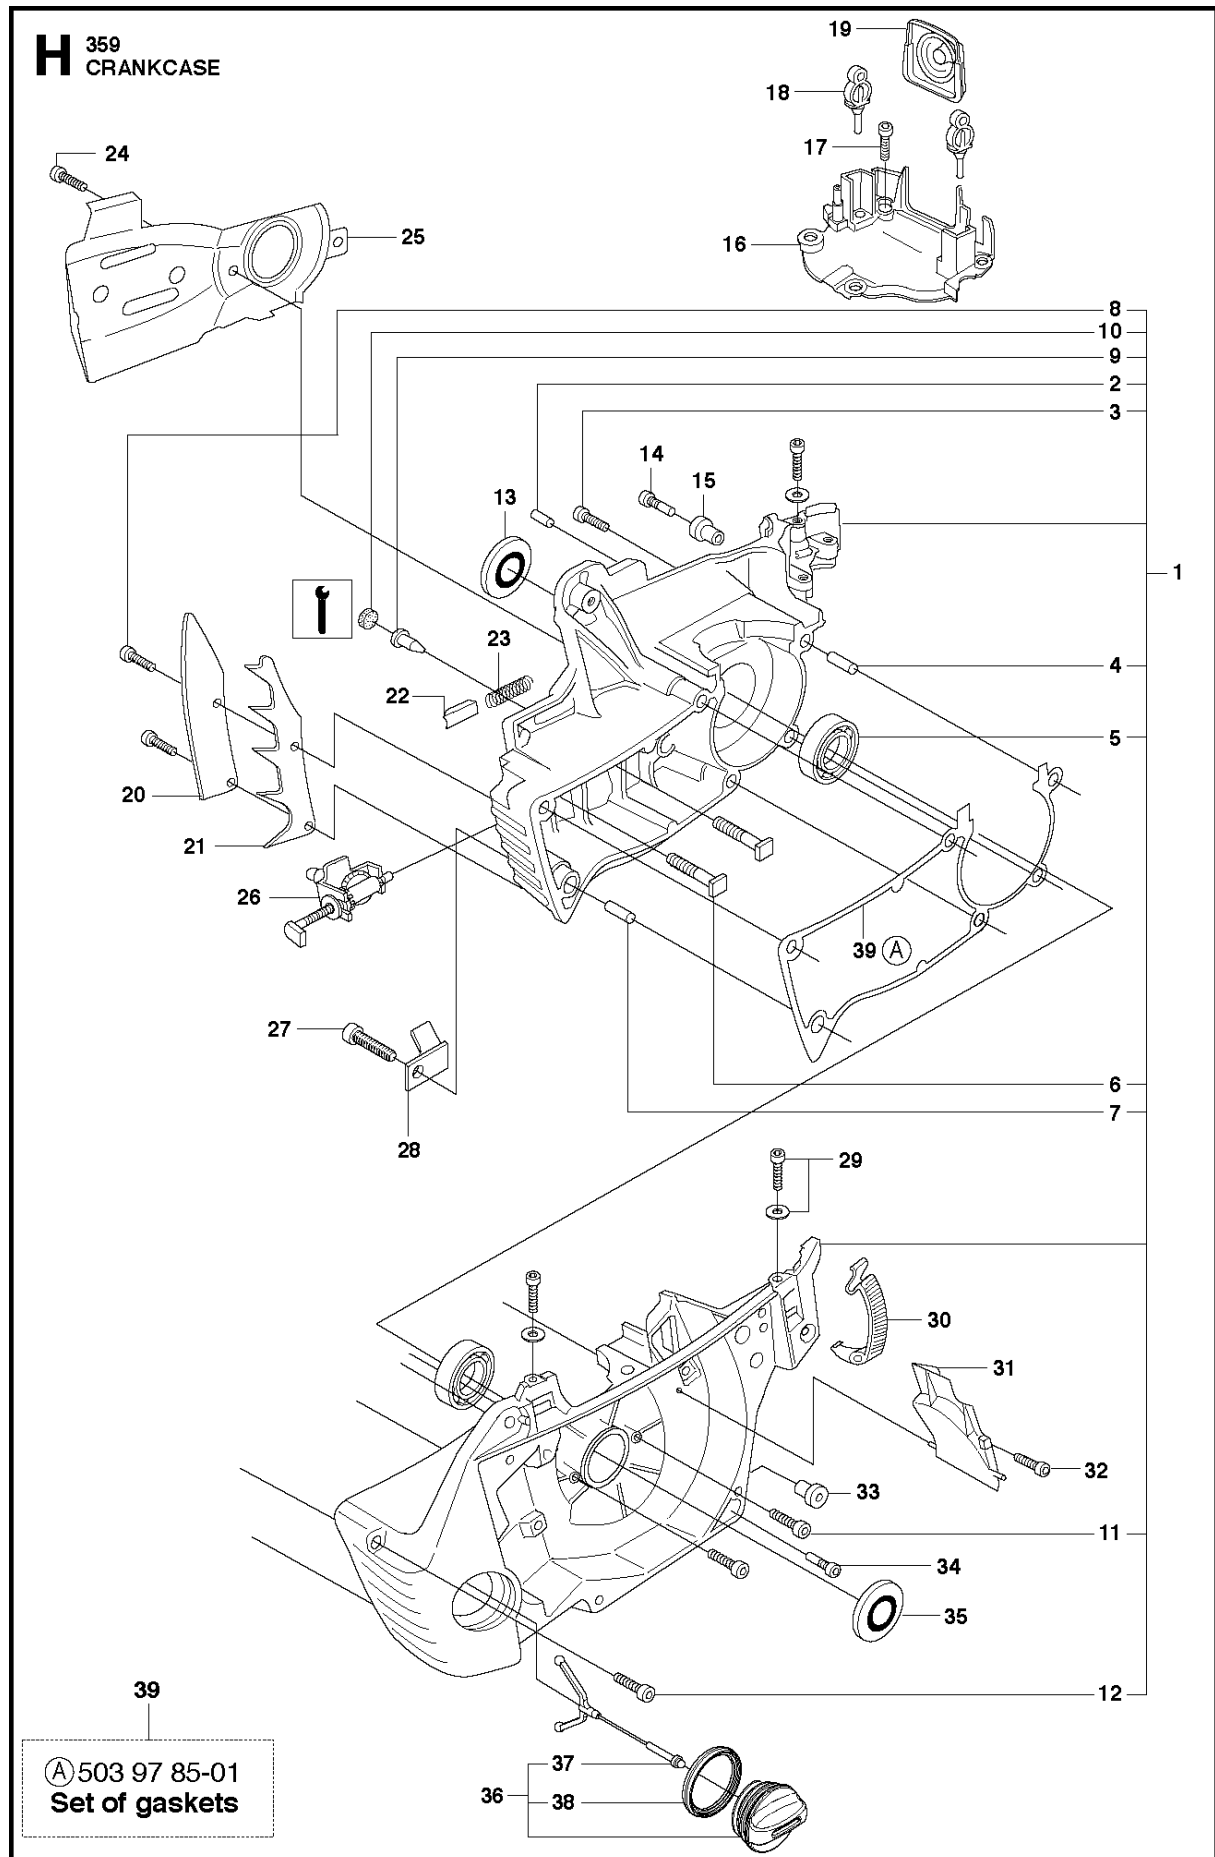

CRANKCASE

359, 20111800001-Current

Ref	Part No	Description	Remark	QTY	KIT
1	503 92 53-05	CRANKCASE ASSY		1	
2	721 12 07-30	GROOVED PIN		1	1
3	503 20 08-32	SCREW IHSCM		6	1
4	503 90 56-01	GUIDE BUSHING		1	1
5	738 22 02-25	BALL BEARING		2	1
6	503 87 54-01	BAR BOLT		2	1
7	503 90 56-01	GUIDE BUSHING		1	1
8	503 20 07-76	SCREW IHSCFM		2	1
9	530 02 61-19	CHECK VALVE		1	1
10	537 40 35-01	FILTER		1	1
11	503 20 25-16	SCREW IHSCM		2	1
12	503 20 02-20	SCREW IHSCFM		1	1
13	505 27 57-19	SEALING RING		1	
14	503 21 51-01	SCREW IHST		1	
15	503 86 92-01	BUSHING		1	
16	503 92 79-03	CARBURETTOR		1	
17	503 21 75-12	SCREW IHSCFT		4	
18	503 86 93-01	SUPPORT		2	
19	537 14 65-01	BELLOWS		1	
20	537 02 18-01	BUMPER		1	
21	503 97 38-01	SPIKE		1	
22	503 89 24-01	LOCK		1	
23	503 43 65-01	POSITION SPRING		1	
24	503 21 74-12	SCREW IHST		2	
25	503 93 54-01	CHAIN GUIDE PLATE		1	
26	537 07 12-01	CHAIN TENSIONER		1	
27	503 21 88-76	SCREW IHST		1	
28	537 37 79-01	CHAIN CATCHER		1	
29	503 21 39-01	SCREW IHST		3	
30	503 89 47-01	SNAP LOCKING		3	
31	503 92 90-01	JET		1	
32	503 21 74-12	SCREW IHST		1	
33	503 86 92-01	BUSHING		1	
34	503 21 51-01	SCREW IHST		1	
35	505 27 57-19	SEALING RING		1	
36	537 21 52-02	TANK CAP ASSY		1	
37	503 57 89-01	HOLDER		1	36
38	537 21 50-01	SEALING		1	36
39	503 97 85-01	GASKET KIT	A = Set of gaskets	1