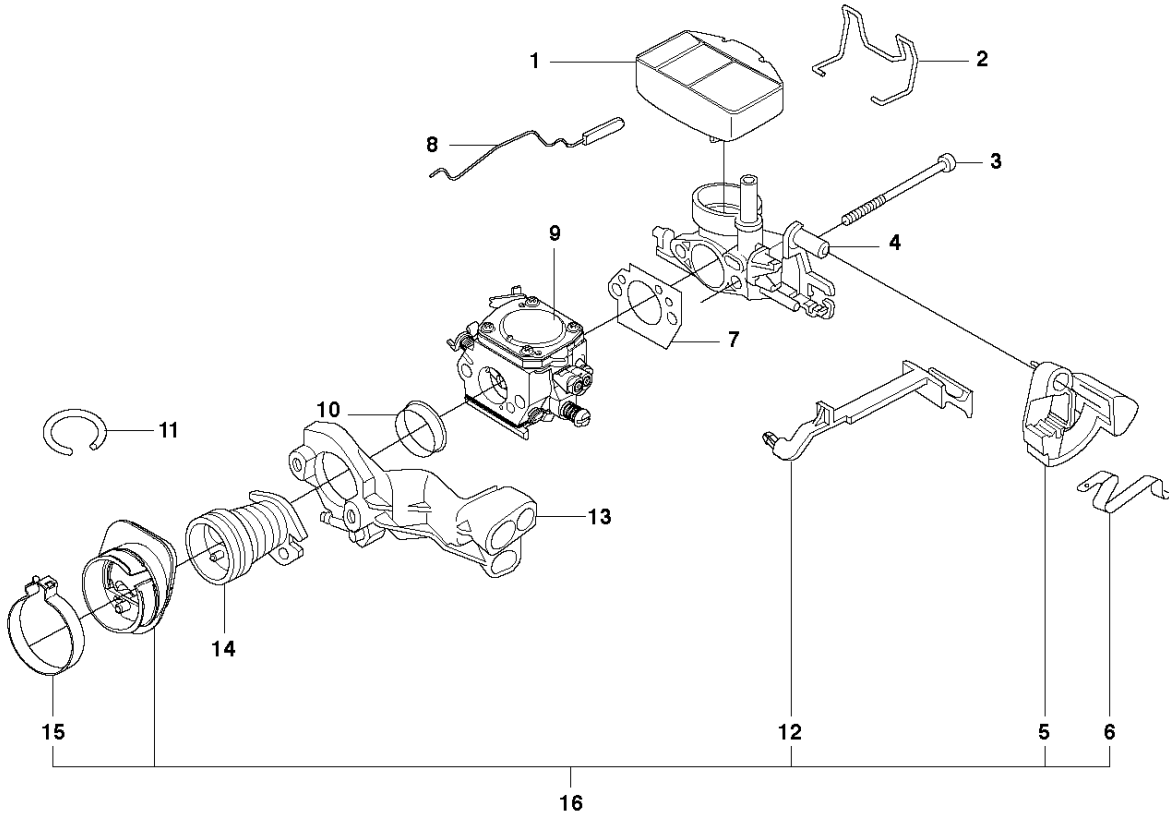

G 359
CARBURETTOR & AIR FILTER

CARBURETOR & AIR FILTER

359, 20111800001-Current

Ref	Part No	Description	Remark	QTY	KIT
1	537 01 09-01	AIR FILTER	80μ	1	
1	537 01 09-02	AIR FILTER	44μ	1	
1	537 01 09-03	AIR FILTER	FELT	1	
2	503 96 27-01	CLAMP		1	
3	725 53 41-55	SCREW IHSCM		2	
4	544 01 10-02	FILTER HOLDER		1	
5	503 86 95-02	STOP SWITCH		1	16
6	503 86 97-02	SPRING		1	16
7	503 96 76-01	GASKET		1	
8	503 93 87-02	WIRE		1	
9	505 20 30-01	CARBURETTOR		1	
10	504 06 44-01	SUPPORT RING		1	
11	544 32 51-01	HOSE		1	
12	503 92 25-01	CHOKE CONTROL		1	16
13	503 92 85-02	FLANGE		1	
14	503 92 87-02	BELLOWS		1	
15	537 43 88-01	CLIP		1	16
16	537 25 13-02	INSULATION WALL		1