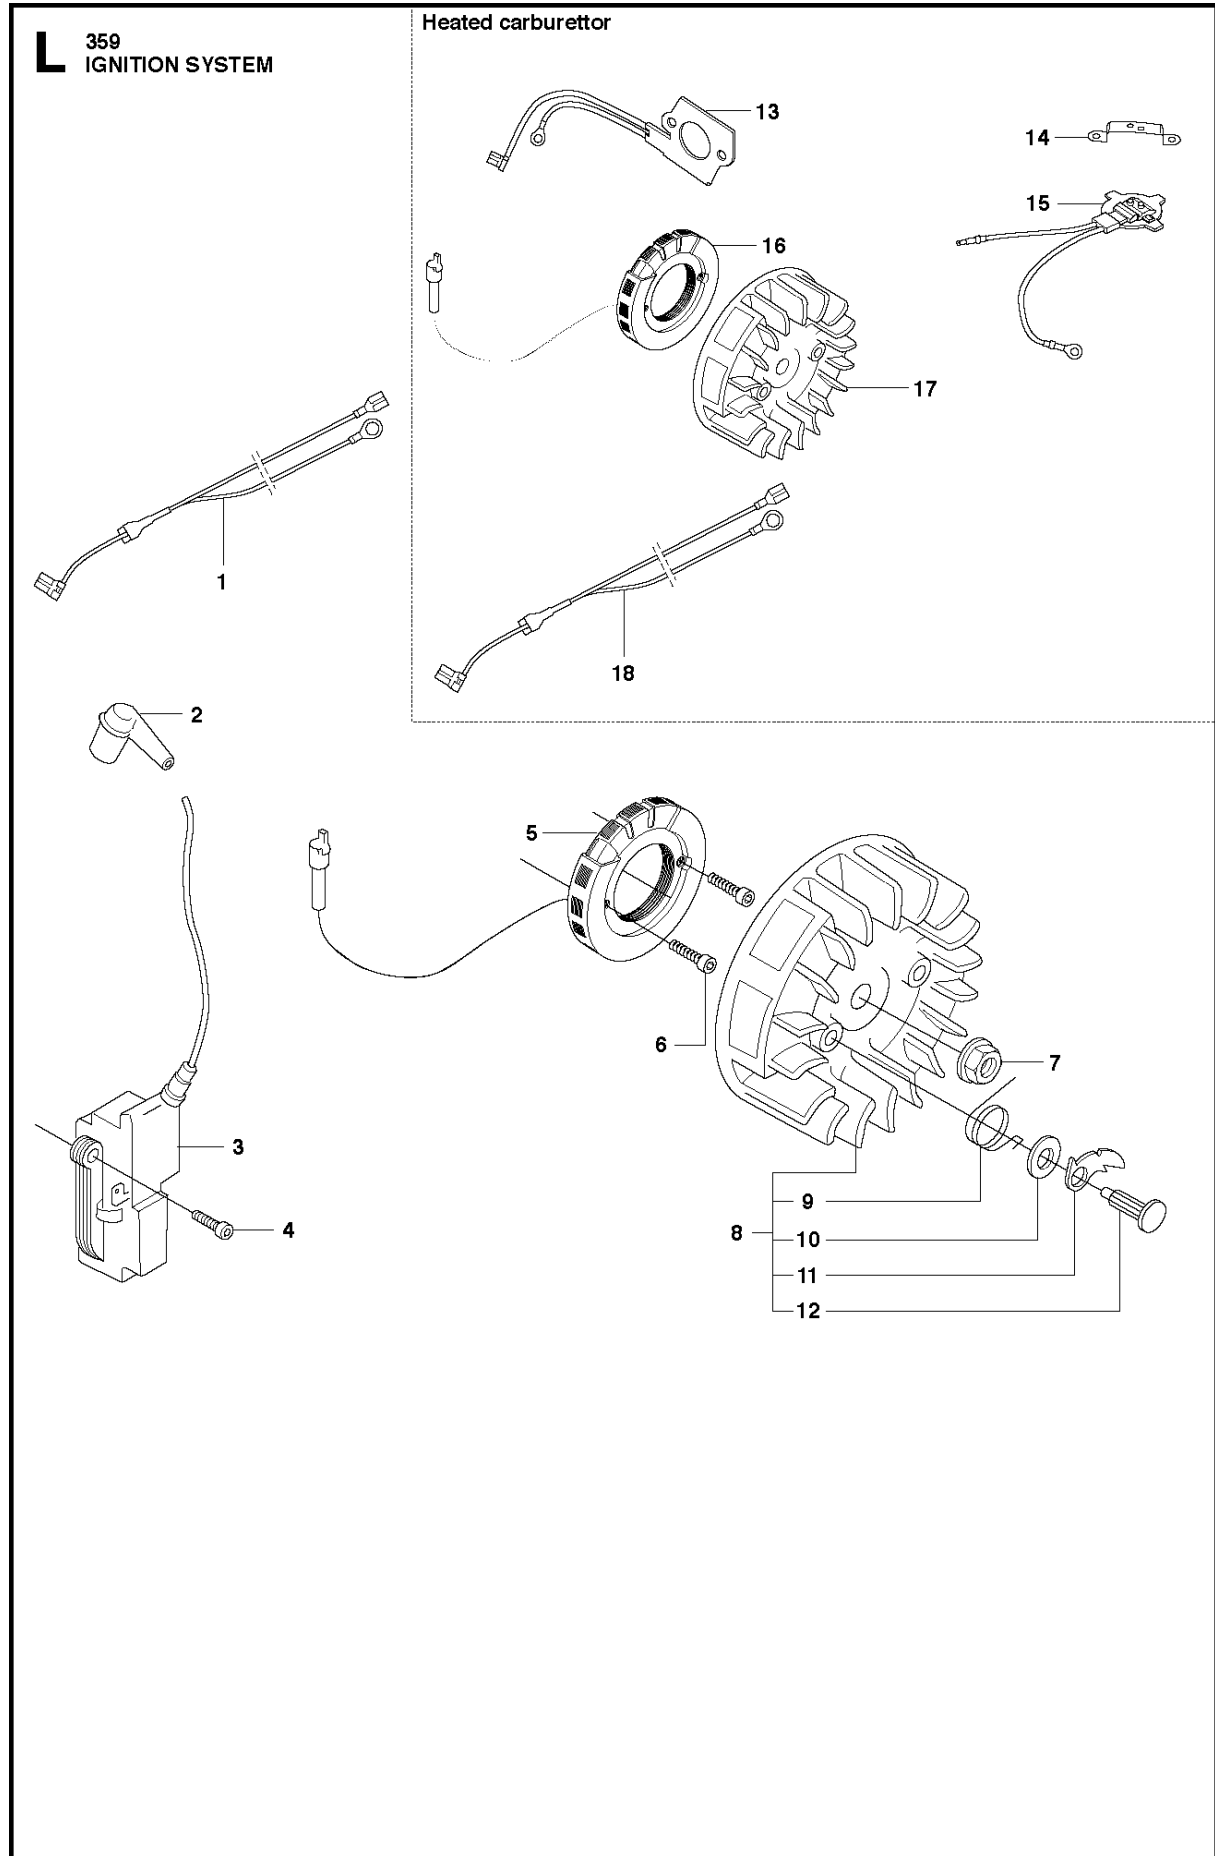

IGNITION SYSTEM

359, 20111800001-Current

Ref	Part No	Description	Remark	QTY	KIT
1	503 89 87-01	WIRING ASSY		1	
2	501 48 54-02	SPARK PLUG CAP		1	
3	544 04 70-01	IGNITION MODULE		1	
4	503 21 55-25	SCREW IHSC T		2	
5	537 33 02-01	GENERATOR STATOR	G	1	
6	503 20 25-16	SCREW IHSC M		2	
7	503 22 04-01	NUT		1	
8	503 92 18-01	FLYWHEEL		1	
8	503 92 18-02	FLYWHEEL	G	1	
9	503 81 81-01	SPRING		2	8, 17
10	503 23 00-42	WASHER		2	8, 17
11	537 10 36-01	STARTER PAWL		2	8, 17
12	501 81 99-03	SCREW		2	8, 17
13	504 04 32-01	HEATING PLATE	G	1	
14	537 06 04-02	RETAINER	G	1	
15	501 98 63-01	THERMOSTAT ASSY	G	1	
16	502 60 96-01	GENERATOR STATOR	G, Heated carburettor	1	
17	503 92 18-03	FLYWHEEL	G, Heated carburettor	1	
18	503 89 87-05	WIRING ASSY		1