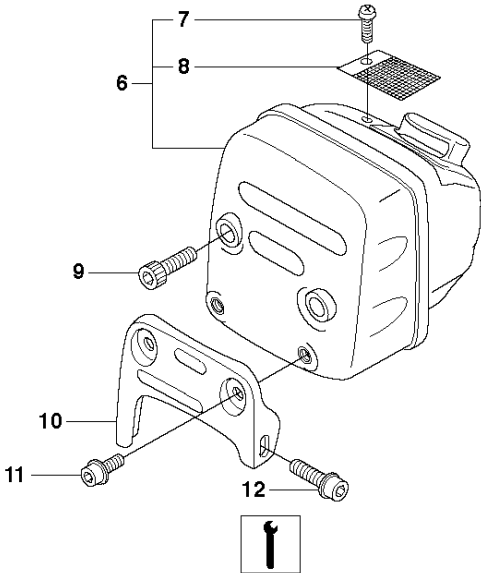

F 359
MUFFLER

MUFFLER

359, 20111800001-Current

Ref	Part No	Description	Remark	QTY	KIT
1	504 70 69-01	MUFFLER ASSY	EU	1	
2	725 53 68-55	SCREW IHSCM		2	
3	503 91 74-02	SUPPORT LEG		1	
4	503 20 07-10	SCREW IHSCFM		2	
5	503 20 07-76	SCREW IHSCFM		1	
6	504 70 64-01	MUFFLER ASSY	FF	1	
6	504 70 68-01	MUFFLER CAT	E-tech	1	
7	724 12 87-59	SCREW CRPANM		1	6
8	504 78 58-01	SPARK ARRESTER SCREEN		1	6
9	725 53 68-55	SCREW IHSCM		2	
10	503 91 74-02	SUPPORT LEG		1	
11	503 20 07-10	SCREW IHSCFM		2	
12	503 20 07-76	SCREW IHSCFM		1