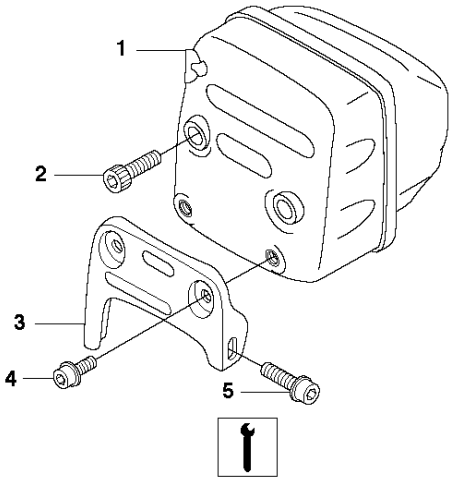

F 359
MUFFLER

MUFFLER

359, 20111800001-Current

Ref	Part No	Description	Remark	QTY	KIT
1	504 70 69-01	MUFFLER ASSY	EU	1	
2	725 53 68-55	SCREW IHSCM		2	
3	503 91 74-02	SUPPORT LEG		1	
4	503 20 07-10	SCREW IHSCFM		2	
5	503 20 07-76	SCREW IHSCFM		1	
6	504 70 64-01	MUFFLER ASSY	FF	1	
6	504 70 68-01	MUFFLER CAT	E-tech	1	
7	724 12 87-59	SCREW CRPANM		1	6
8	504 78 58-01	SPARK ARRESTER SCREEN		1	6
9	725 53 68-55	SCREW IHSCM		2	
10	503 91 74-02	SUPPORT LEG		1	
11	503 20 07-10	SCREW IHSCFM		2	
12	503 20 07-76	SCREW IHSCFM		1