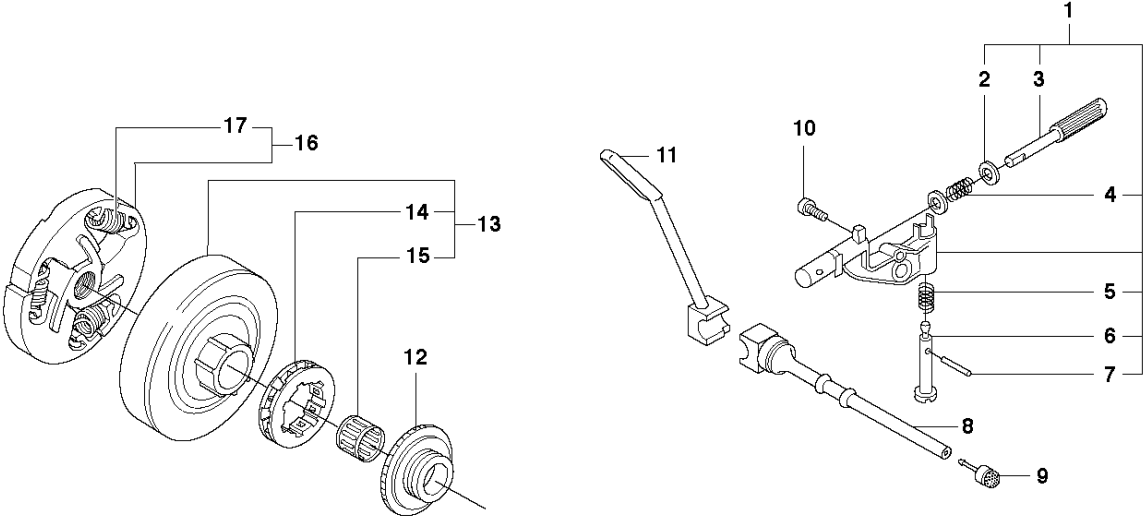

# SPARE PARTS LIST

CHAIN SAWS

359, 20111800001-Current

**A** 359  
CHAIN BRAKE

## CHAIN BRAKE

359, 20111800001-Current

Ref	Part No	Description	Remark	QTY	KIT
1	537 10 78-03	CHAIN BRAKE		1	
2	503 89 29-01	PIN		1	1
3	503 21 70-10	SCREW CCRPANT		1	1
4	503 89 08-02	KNEE JOINT ASSY		1	1
5	503 46 59-01	BRAKE SPRING		1	1
6	735 31 08-20	E-CLIP		1	1
7	537 04 30-01	BRAKE BAND ASSY		1	1
8	537 37 04-01	LABEL		1	1
9	503 85 52-01	GUIDE BUSHING		1	1
10	537 10 80-02	HUB CAP		1	1
11	537 08 90-01	WEAR PROTECTION		1	1
12	503 21 70-10	SCREW CCRPANT		5	1
13	503 85 66-01	COVER PLATE		1	1
14	503 22 00-01	HEXAGON NUT		2	
15	503 89 30-03	SCREW		1	
16	537 02 99-01	WEAR PROTECTION		1	
17	503 89 30-03	SCREW		1	
18	503 23 00-71	WASHER		1	
19	537 15 93-02	HAND GUARD		1	
20	537 15 27-01	HEAT PROTECTOR		1	19

## CLUTCH &amp; OIL PUMP

359, 20111800001-Current

Ref	Part No	Description	Remark	QTY	KIT
1	544 18 01-04	OIL PUMP ASSY		1	
2	503 23 00-60	WASHER		2	1
3	537 06 93-02	PUMP PISTON		1	1
4	503 89 16-01	SPRING		1	1
5	503 89 15-01	SPRING		1	1
6	537 02 71-01	ADJUSTER		1	1
7	721 11 64-30	GROOVED PIN		1	1
8	537 10 11-02	OIL HOSE		1	
9	503 96 75-01	OIL PLUMMET		1	
10	503 21 74-12	SCREW IH SCT		1	
11	537 09 18-01	OIL PRESSURE HOSE		1	
12	503 91 27-03	PUMP PINION	.325x7T	1	
12	503 91 29-03	PUMP PINION	"3/8"x7T"	1	
13	503 98 00-02	CLUTCH DRUM	.325x7T	1	
13	503 93 48-71	CLUTCH DRUM ASSY	"3/8"x7T"	1	
14	501 45 74-02	RIM	.325x7T	1	13
14	501 59 80-02	RIM	"3/8"x7T"	1	13
15	503 25 52-01	NEEDLE BEARING		1	13
16	537 10 34-03	CLUTCH ASSY		1	
17	537 16 69-01	CLUTCH SPRING		1	16