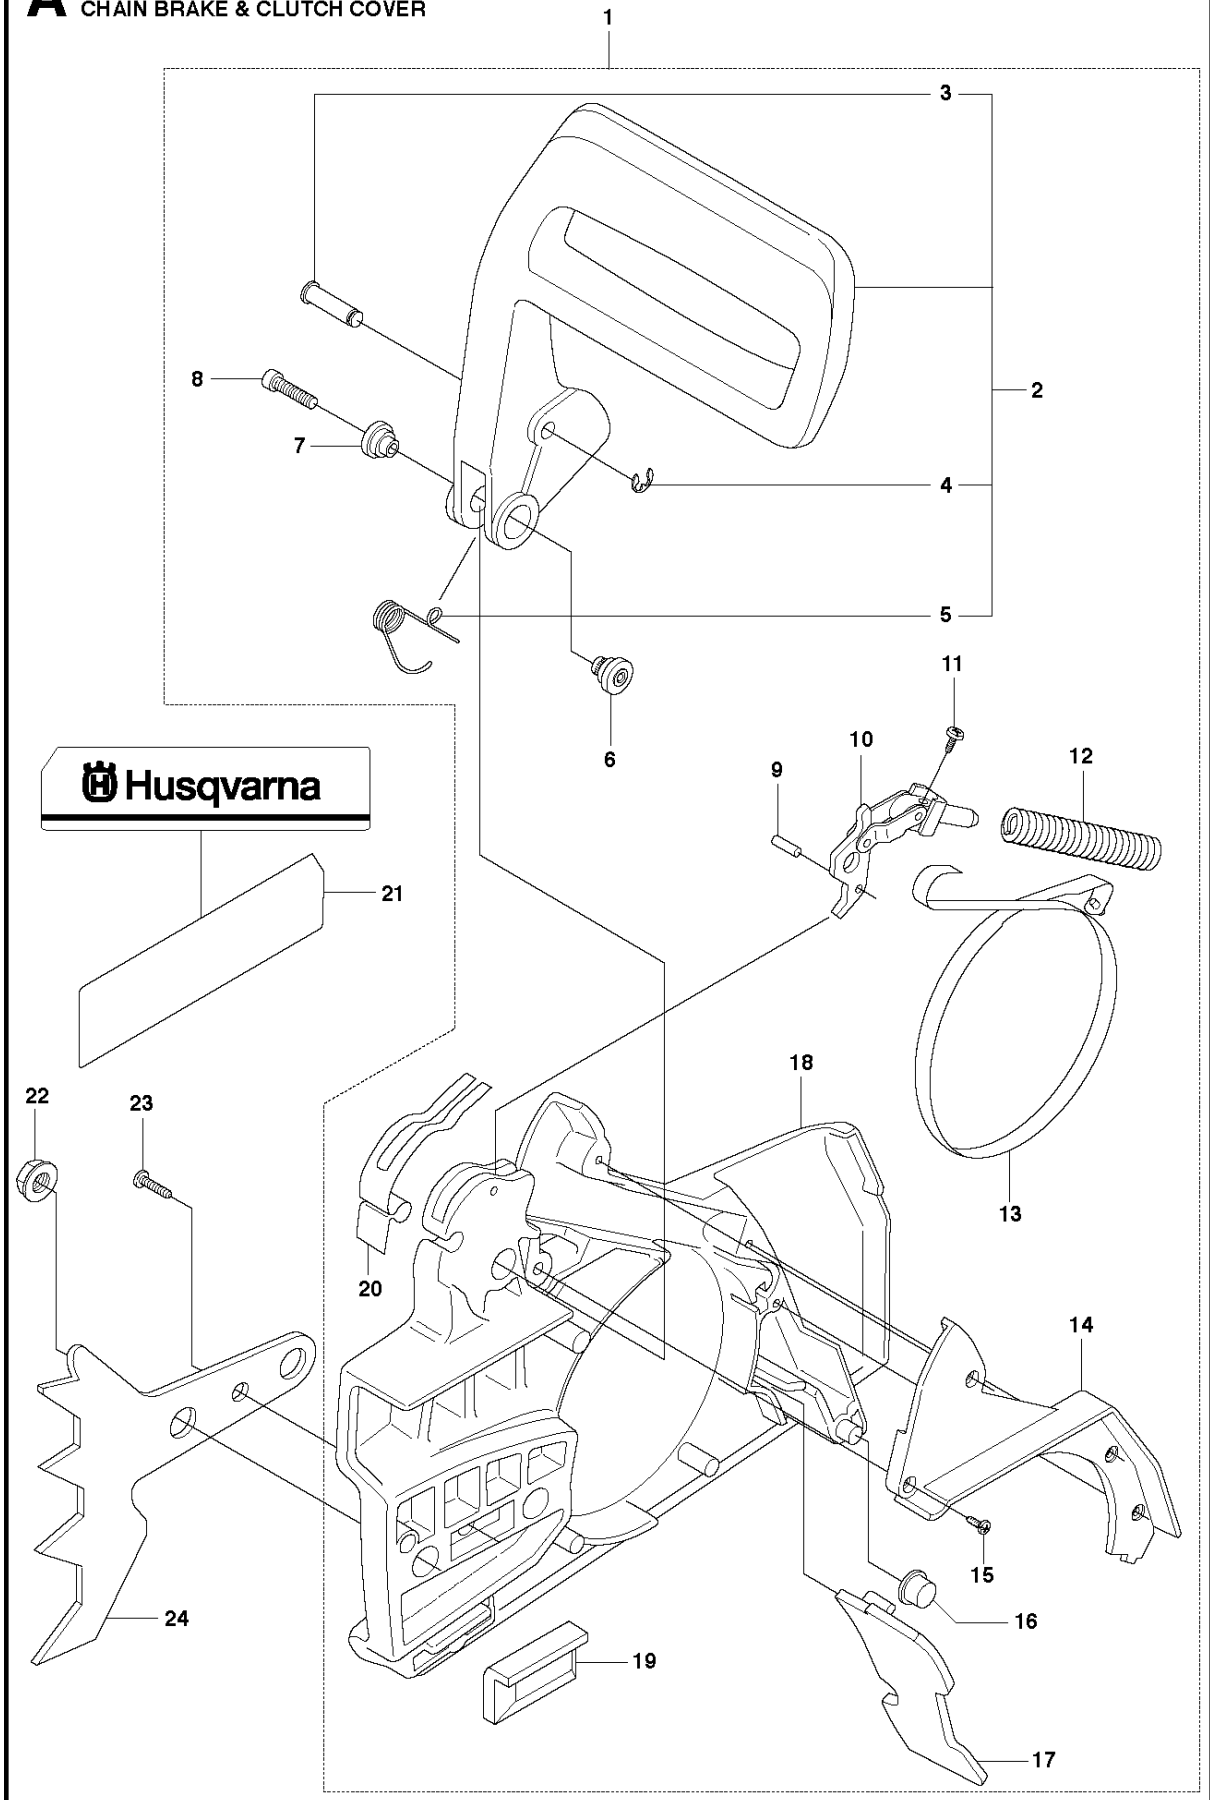

# SPARE PARTS LIST

## CHAIN BRAKE &amp; CLUTCH COVER

272 XP, 20182200001-Current

Ref	Part No	Description	Remark	QTY	KIT
1	503 73 66-01	CLUTCH COVER ASSY		1	
2	503 72 74-01	HAND GUARD ASSY		1	1
3	503 80 27-01	PIVOT PIN		1	2, 1
4	735 31 08-20	E-CLIP		1	2, 1
5	506 16 48-01	POSITION SPRING		1	2, 1
6	503 52 08-01	SHAFT		1	1
7	501 76 80-01	SHAFT		1	1
8	503 20 26-16	SCREW IHSCM		1	1
9	720 12 33-51	PARALLEL PIN		1	1
10	501 87 53-03	KNEE JOINT		1	1
11	503 21 28-10	SCREW CCRPANT		1	1
12	503 70 99-01	BRAKE SPRING		1	1
13	503 70 40-02	BRAKE BAND ASSY		1	1
14	503 70 47-01	LID		1	1
15	503 21 28-10	SCREW CCRPANT		4	1
16	503 72 31-01	BUSHING		1	1
17	503 73 05-01	CHIP GUARD		1	1
18	503 70 46-01	CLUTCH COVER		1	1
19	501 51 72-01	CHAIN GUIDE		1	1
20	501 87 47-01	SPRING		1	1
21	503 76 81-01	LABEL		1	
22	503 22 00-01	HEXAGON NUT		2	
23	725 53 27-55	SCREW IHSCM		1	
24	503 59 07-01	SPIKE		1	

## CLUTCH &amp; OIL PUMP

272 XP, 20182200001-Current

Ref	Part No	Description	Remark	QTY	KIT
1	501 51 25-01	OIL PUMP ASSY		1	
2	503 26 02-04	SEALING RING		1	1
3	501 51 36-01	ADJUSTMENT SCREW		1	1
4	720 12 37-50	PARALLEL PIN		1	1
5	503 23 10-01	WASHER		1	1
6	503 23 00-16	WASHER		1	1
7	501 51 34-01	SPRING		1	1
8	501 51 33-01	STOP SCREW		1	1
9	501 51 32-01	SHAFT		1	1
10	501 51 31-01	GEAR WHEEL		1	1
11	501 51 37-01	FIXING WASHER		1	1
12	501 51 39-01	SPRING		1	1
13	734 48 48-01	WASHER		1	1
14	735 31 07-20	E-CLIP		1	1
15	740 42 21-00	O-RING		1	1
16	501 28 85-01	SEAL		1	1
17	721 42 03-25	PINNE FRP-LS3X6 OXSV		1	1
18	725 52 93-56	SCREW IHSCM		3	
19	501 51 99-01	OIL HOSE		1	
20	501 54 41-02	OIL SCREEN		1	
21	503 74 44-02	CLUTCH ASSY		1	
22	537 36 06-01	CLUTCH SPRING		3	21
23	501 83 15-03	CLUTCH DRUM ASSY		1	
23	501 83 15-04	CLUTCH DRUM ASSY		1	
24	505 30 36-61	RIM		1	
24	501 59 80-02	RIM		1	
25	503 25 34-01	NEEDLE BEARING		1	23
26	501 83 17-01	WASHER		1	23
27	501 53 59-01	WASHER		1	23
28	501 51 38-01	GEAR WHEEL			
29	503 23 00-13	WASHER			