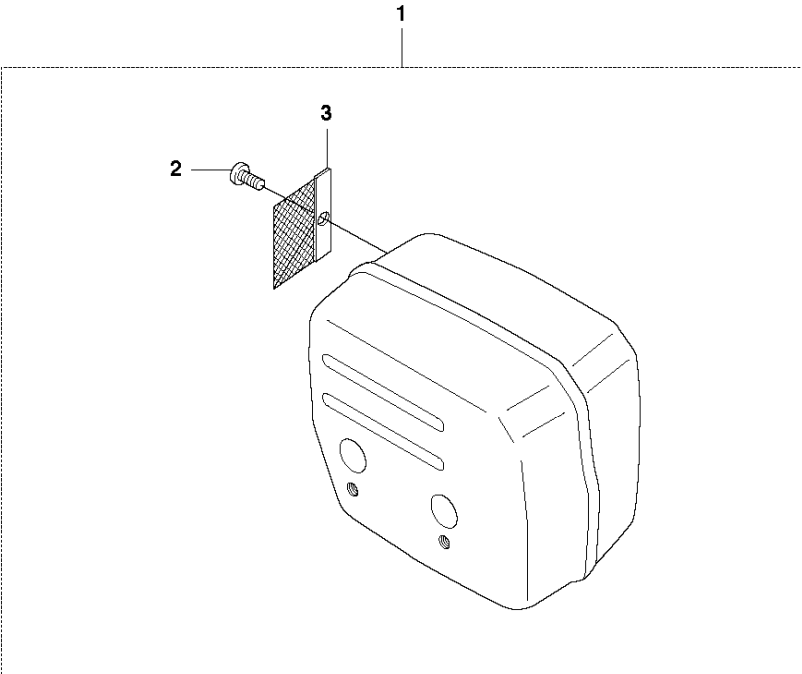

F 272
MUFFLER

MUFFLER

272 XP, 20182200001-Current

Ref	Part No	Description	Remark	QTY	KIT
1	503 59 92-06	MUFFLER ASSY	FF	1	
1	503 59 92-05	MUFFLER ASSY	DF	1	
2	724 12 87-59	SCREW CRPANM		1	1
3	503 66 91-01	SPARK ARRESTER SCREEN		1	1
5	503 47 69-01	MUFFLER ASSY		1	
6	725 53 70-55	SCREW IHSCM		2	
7	503 20 02-10	SCREW IHSCFM		2	
8	503 20 02-16	SCREW IHSCFM		1	
9	590 47 60-01	SUPPORT PLATE		1