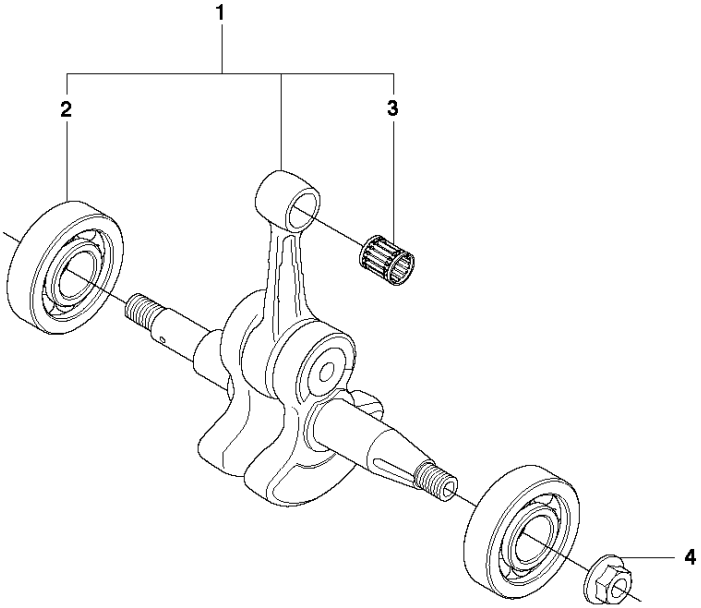

J 272
CRANKSHAFT

CRANKSHAFT

272 XP, 20182200001-Current

Ref	Part No	Description	Remark	QTY	KIT
1	503 61 33-71	CRANKSHAFT ASSY		1	
2	544 06 86-01	BALL BEARING		2	1
3	577 57 24-01	NEEDLE BEARING		1	1
4	503 22 04-01	NUT		1