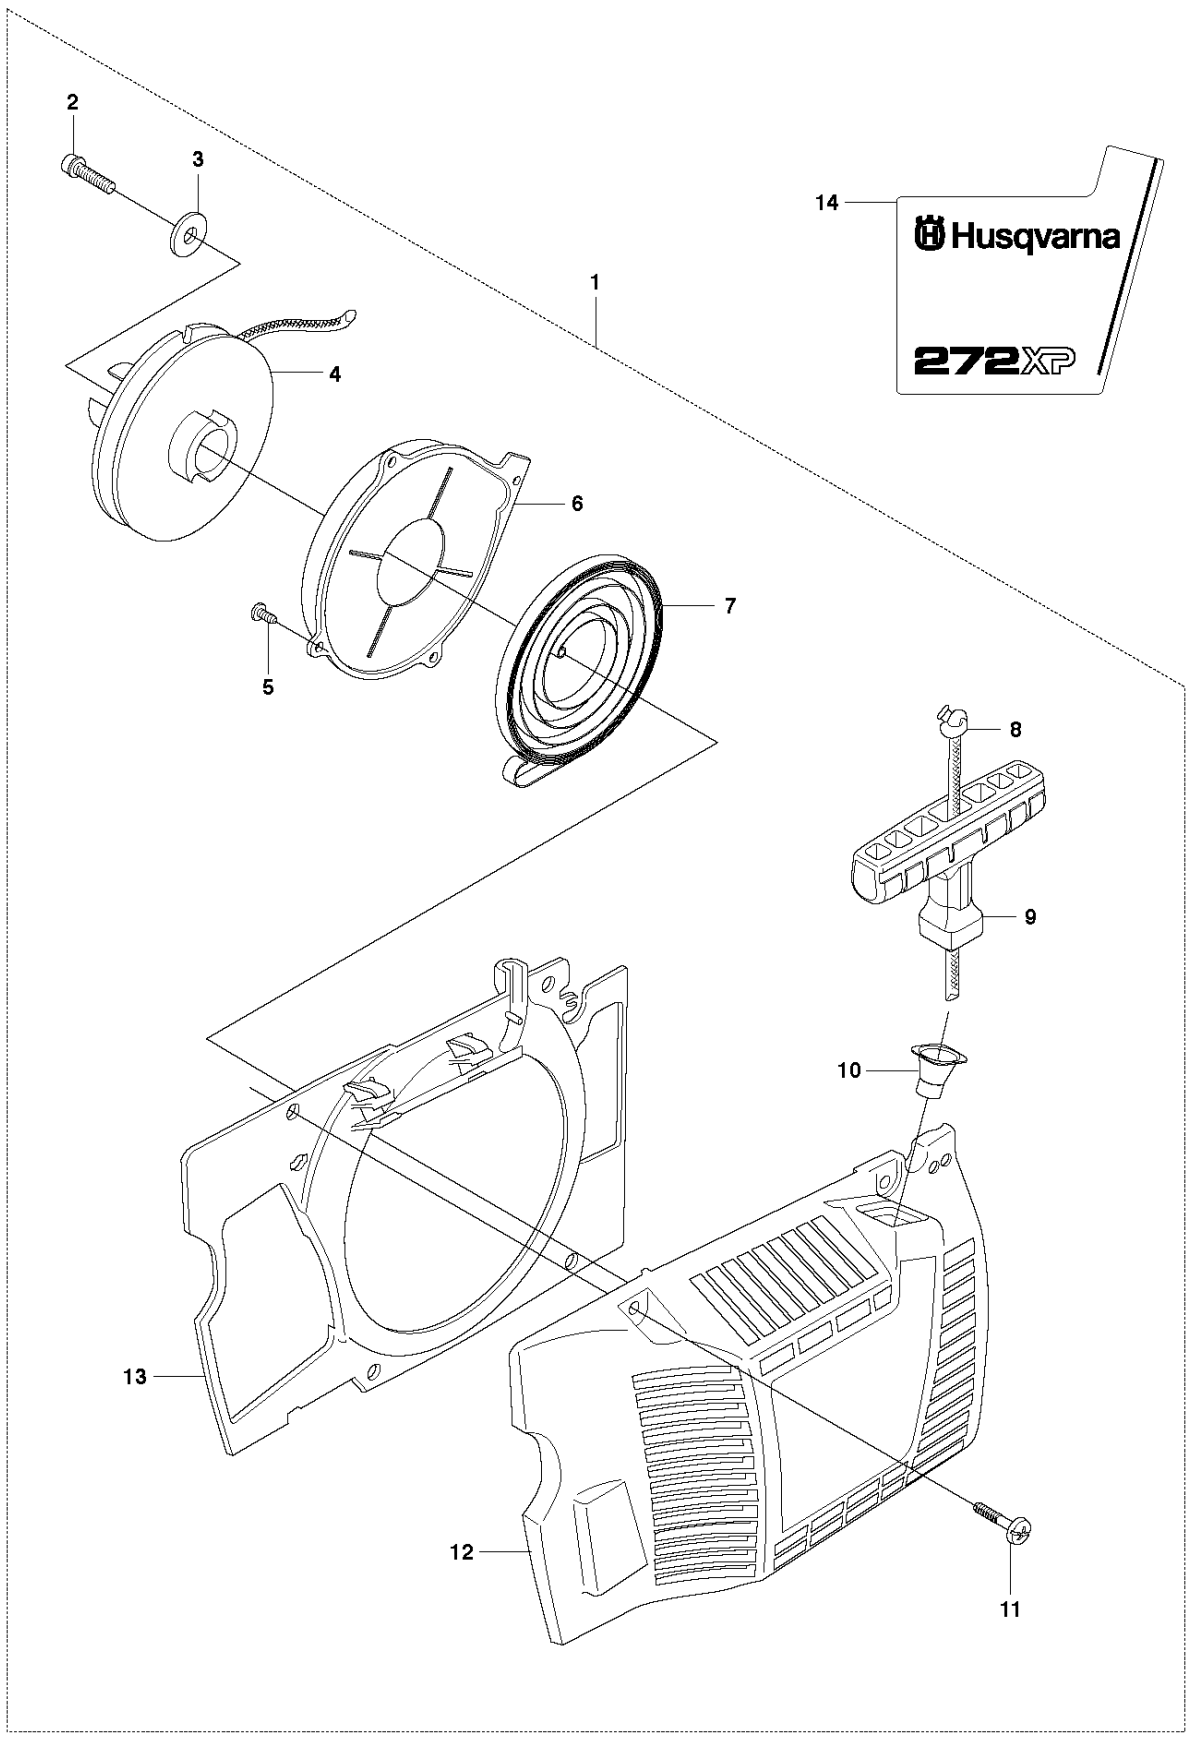

D 272
STARTER

STARTER

272 XP, 20182200001-Current

Ref	Part No	Description	Remark	QTY	KIT
1	503 61 55-71	STARTER ASSY		1	
2	503 21 49-72	SCREW IHSCFT		1	1
3	503 23 43-02	WASHER		1	1
4	503 10 24-05	STARTER PULLEY		1	1
5	503 21 28-06	SCREW CCRPANT		2	1
6	501 52 95-02	GUARD RING		1	1
7	501 52 04-02	RECOIL SPRING		1	1
8	501 20 15-02	STARTER CORD		1	1
9	503 54 39-01	STARTER HANDLE		1	1
10	501 63 06-01	SLEEVE		1	1
11	503 20 34-16	SCREW CCRPANMO		4	1
12	503 61 56-01	STARTER HOUSING		1	1
13	501 65 92-01	AIR CONDUCTOR		1	1
14	503 62 39-04	LABEL		1