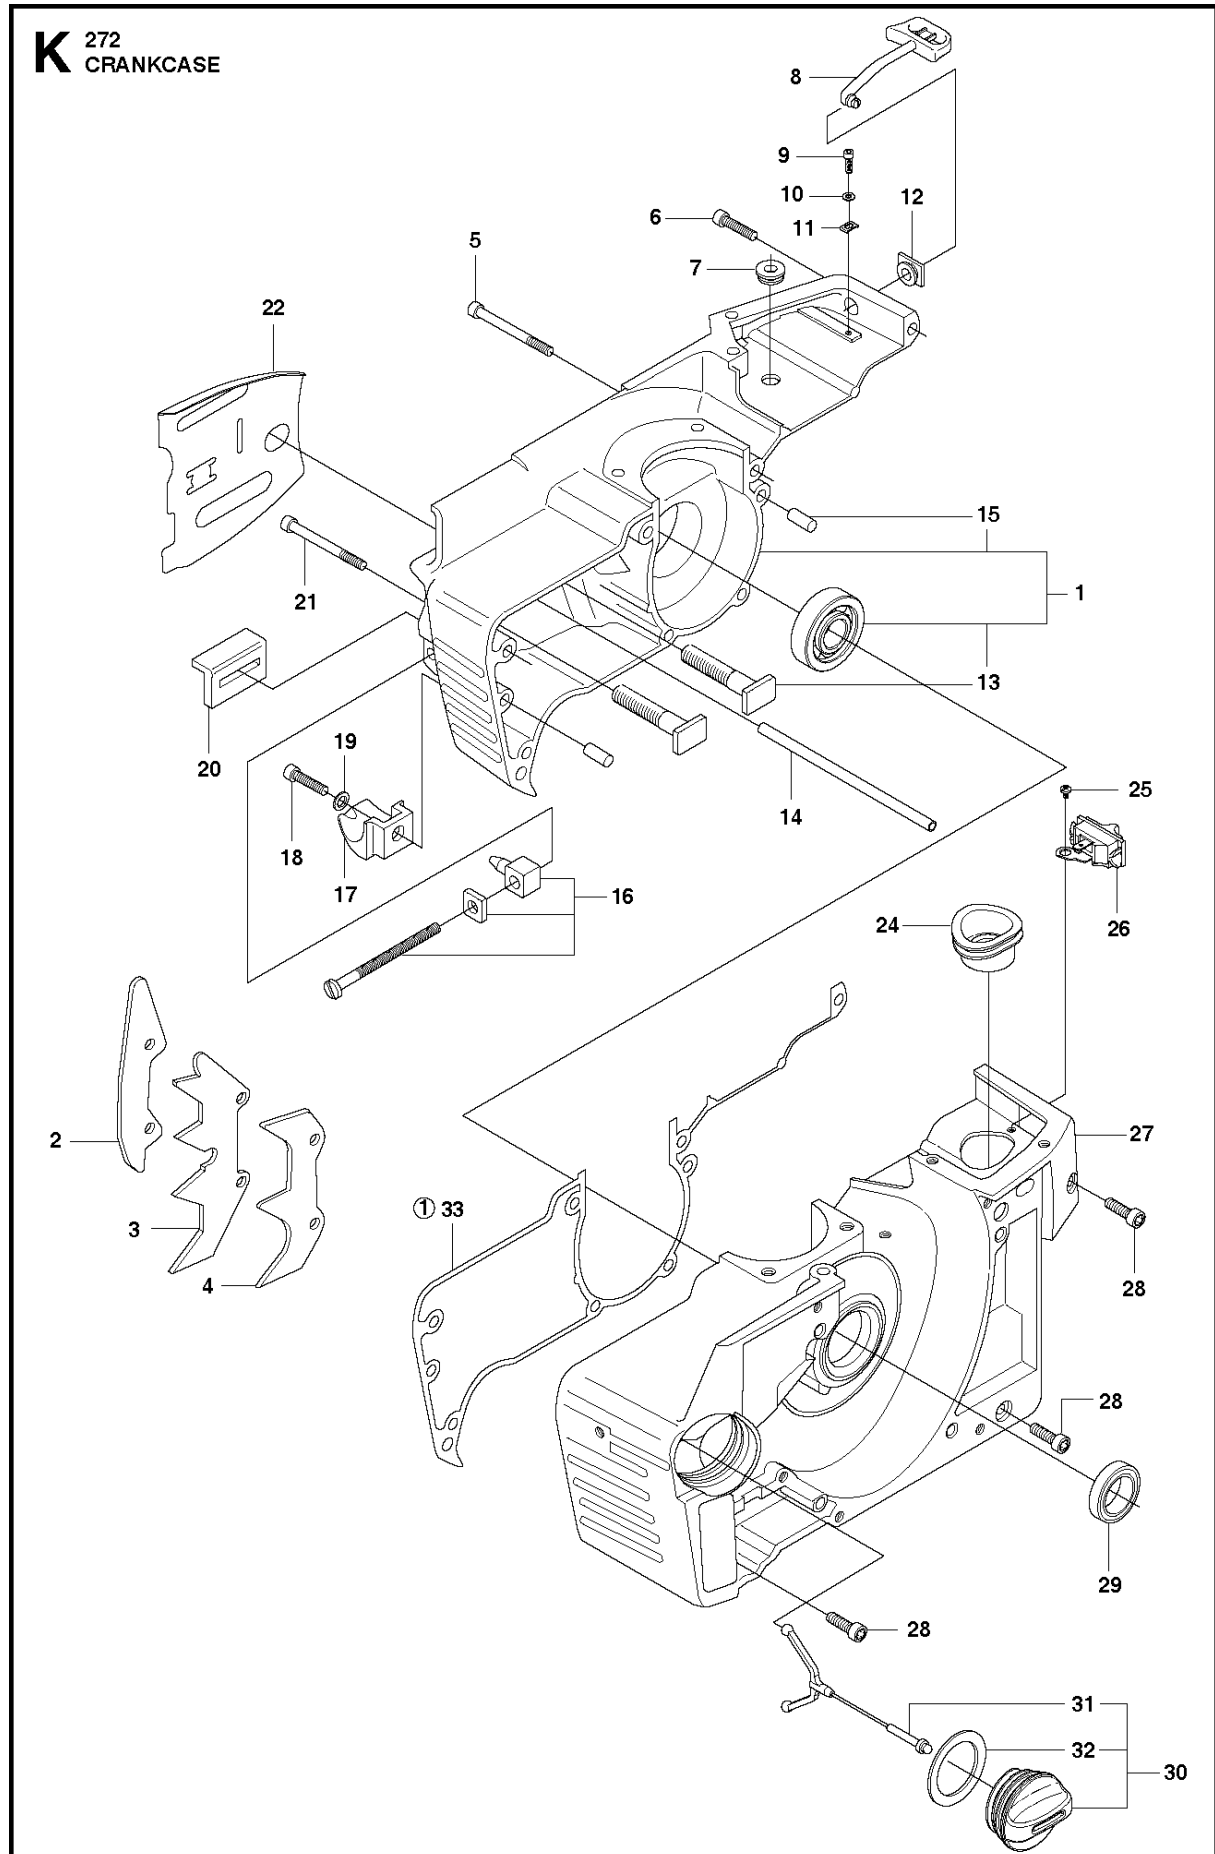

CRANKCASE

272 XP, 20182200001-Current

Ref	Part No	Description	Remark	QTY	KIT
1	501 77 99-01	CRANKCASE ASSY		1	
2	503 44 57-01	SPIKE		1	
3	503 59 08-01	SPIKE		1	
4	501 52 81-01	SPIKE		1	
5	725 53 37-55	SCREW IHSCM		4	
6	725 53 31-55	SCREW IHSCM		1	
7	503 69 76-01	GROMMET		1	
8	501 52 79-02	CHOKE CONTROL		1	
9	725 52 93-56	SCREW IHSCM		1	
10	503 23 00-01	WASHER		1	
11	503 44 64-01	BASE		1	
12	501 52 78-01	GROMMET		1	
13	501 81 57-01	BAR BOLT		2	1
14	503 66 84-03	TANK VENT ASSY		1	
15	720 13 07-10	PARALLEL PIN		2	1
16	501 53 71-01	CHAIN TENSIONER KIT		1	
17	503 53 58-01	CHAIN CATCHER		1	
18	725 53 27-55	SCREW IHSCM		1	
19	503 23 00-42	WASHER		1	
20	501 51 72-01	CHAIN GUIDE		1	
21	725 53 41-55	SCREW IHSCM		2	
22	501 81 48-01	PROTECTIVE PLATE		1	
24	503 44 50-01	BELLOWS		1	
25	503 21 28-06	SCREW CCRPANT		1	
26	503 71 79-01	STOP SWITCH		1	
27	501 77 99-01	CRANKCASE ASSY		1	
28	725 53 27-55	SCREW IHSCM		6	
29	503 26 02-04	SEALING RING		1	
30	501 62 66-02	TANK		1	
31	503 57 89-01	HOLDER		1	30
32	501 62 68-01	GASKET		1	30
33	501 52 26-04	GASKET KIT		1