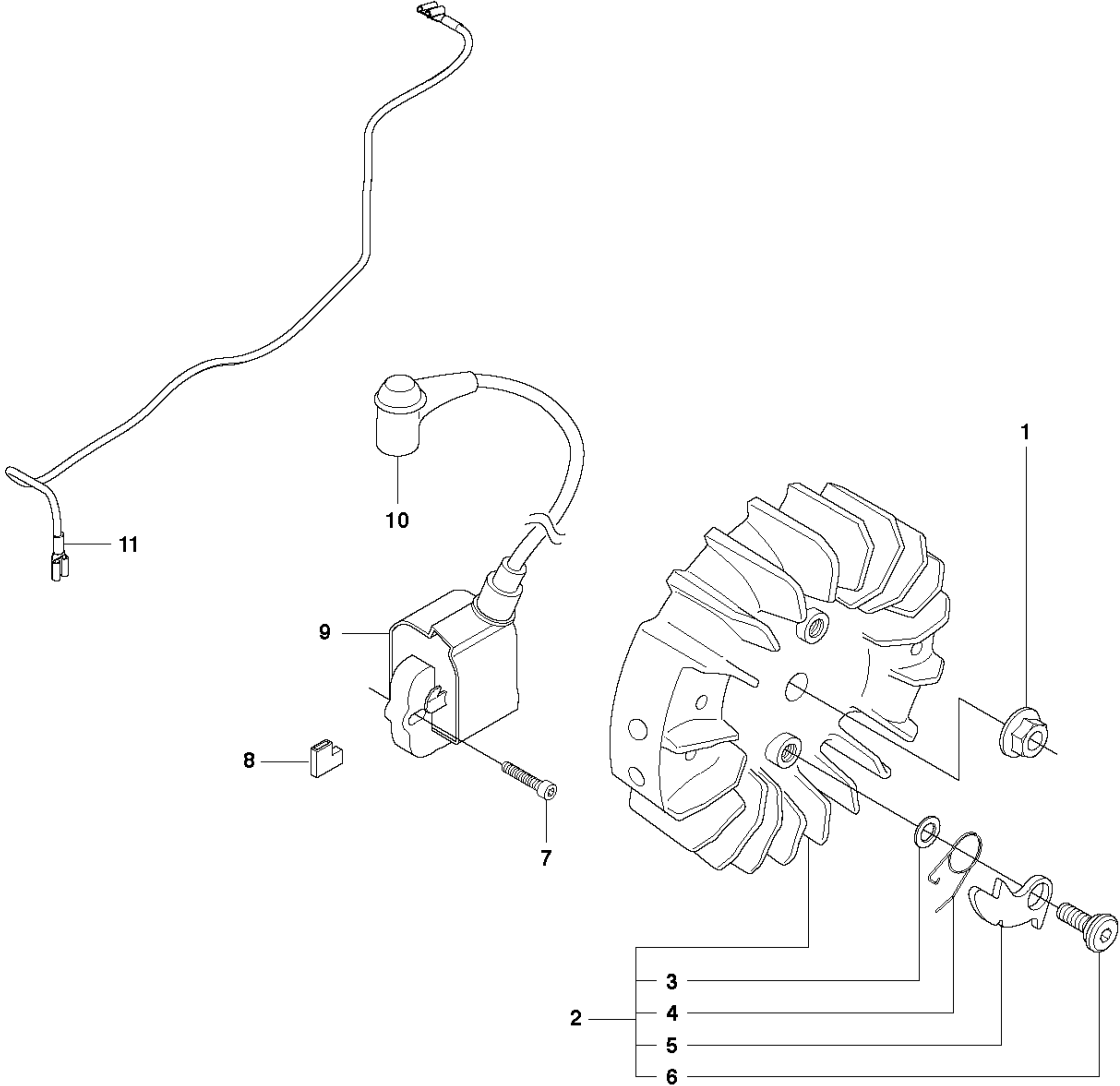

E 272
ELECTRICAL

ELECTRICAL

272 XP, 20182200001-Current

Ref	Part No	Description	Remark	QTY	KIT
1	503 22 04-01	NUT		1	
2	537 05 16-02	FLYWHEEL ASSY		1	
3	503 23 00-42	WASHER		2	2
4	501 67 35-01	SPRING		2	2
5	501 67 32-01	PAWL		2	2
6	501 81 99-01	SCREW		2	2
7	503 20 25-20	SCREW IHSCM		2	
8	503 23 72-02	INSULATING CAP		1	
9	587 32 96-01	IGNITION MODULE		1	
10	501 48 54-02	SPARK PLUG CAP		1	
11	501 83 98-01	CABLE		1