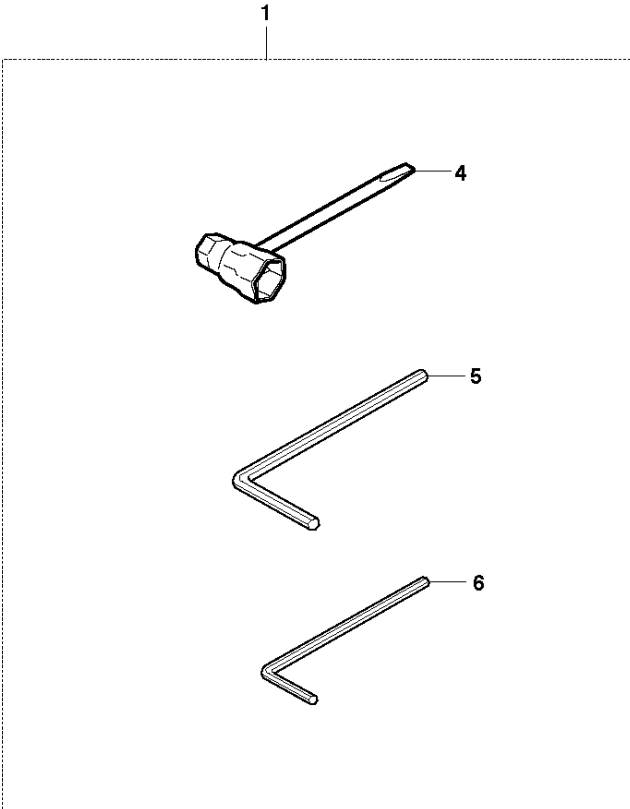

P Tillbehör
Accessories
Zubehöre
Accessoires
Accesorios

ACCESSORIES

272 XP, 20182200001-Current

Ref	Part No	Description	Remark	QTY	KIT
1	503 55 85-01	TOOL		1	
2	503 62 12-01	GREASE		1	
3	501 91 14-01	GREASE GUN		1	
4	501 69 17-01	COMBINATION WRENCH		1	1
5	503 55 86-02	SPANNER		1	1
6	503 55 86-01	SPANNER		1	1