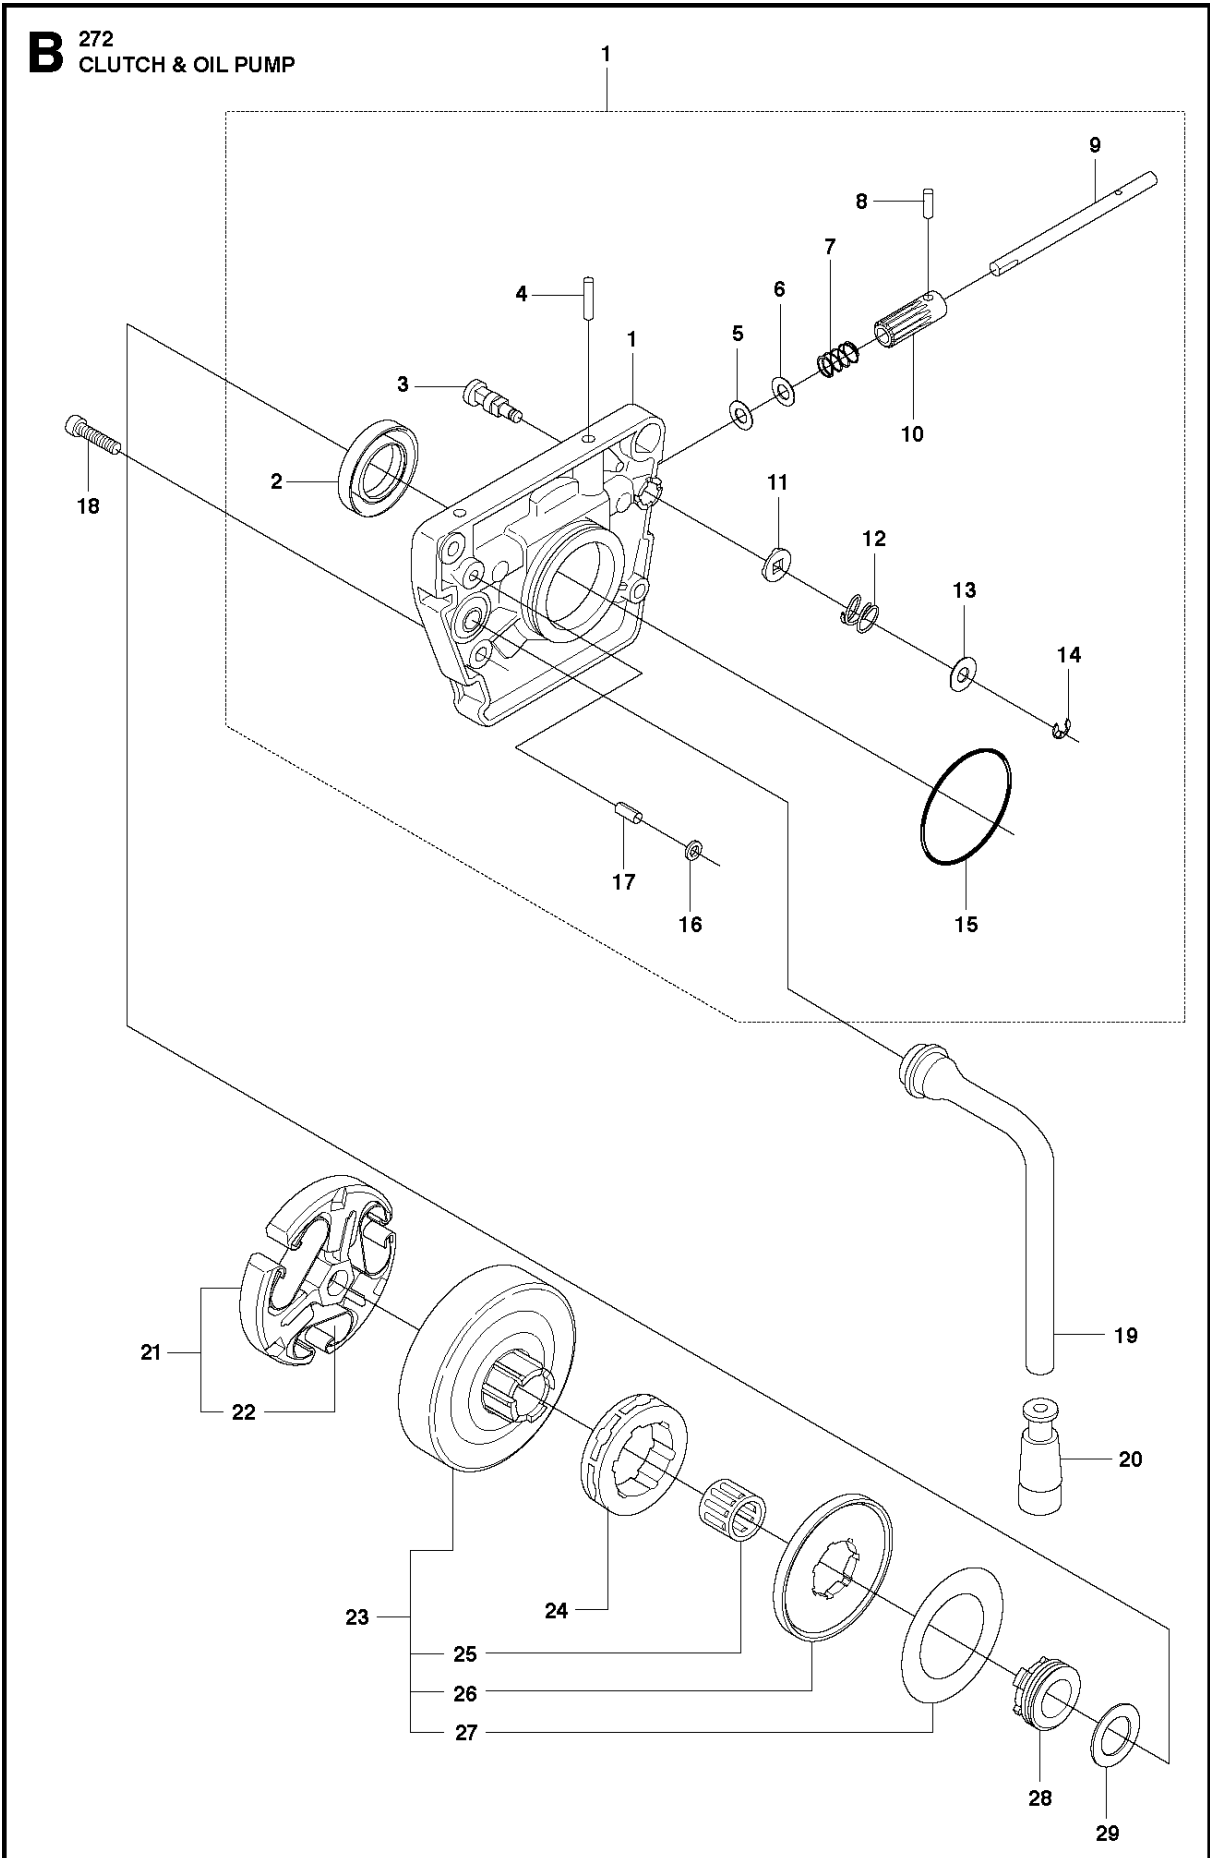

## CHAIN SAWS

272 XP, 20182200001-Current

**A** 272  
CHAIN BRAKE & CLUTCH COVER

## CHAIN BRAKE &amp; CLUTCH COVER

272 XP, 20182200001-Current

Ref	Part No	Description	Remark	QTY	KIT
1	503 73 66-01	CLUTCH COVER ASSY		1	
2	503 72 74-01	HAND GUARD ASSY		1	1
3	503 80 27-01	PIVOT PIN		1	2, 1
4	735 31 08-20	E-CLIP		1	2, 1
5	506 16 48-01	POSITION SPRING		1	2, 1
6	503 52 08-01	SHAFT		1	1
7	501 76 80-01	SHAFT		1	1
8	503 20 26-16	SCREW IHSCM		1	1
9	720 12 33-51	PARALLEL PIN		1	1
10	501 87 53-03	KNEE JOINT		1	1
11	503 21 28-10	SCREW CCRPANT		1	1
12	503 70 99-01	BRAKE SPRING		1	1
13	503 70 40-02	BRAKE BAND ASSY		1	1
14	503 70 47-01	LID		1	1
15	503 21 28-10	SCREW CCRPANT		4	1
16	503 72 31-01	BUSHING		1	1
17	503 73 05-01	CHIP GUARD		1	1
18	503 70 46-01	CLUTCH COVER		1	1
19	501 51 72-01	CHAIN GUIDE		1	1
20	501 87 47-01	SPRING		1	1
21	503 76 81-01	LABEL		1	
22	503 22 00-01	HEXAGON NUT		2	
23	725 53 27-55	SCREW IHSCM		1	
24	503 59 07-01	SPIKE		1	

## CLUTCH &amp; OIL PUMP

272 XP, 20182200001-Current

Ref	Part No	Description	Remark	QTY	KIT
1	501 51 25-01	OIL PUMP ASSY		1	
2	503 26 02-04	SEALING RING		1	1
3	501 51 36-01	ADJUSTMENT SCREW		1	1
4	720 12 37-50	PARALLEL PIN		1	1
5	503 23 10-01	WASHER		1	1
6	503 23 00-16	WASHER		1	1
7	501 51 34-01	SPRING		1	1
8	501 51 33-01	STOP SCREW		1	1
9	501 51 32-01	SHAFT		1	1
10	501 51 31-01	GEAR WHEEL		1	1
11	501 51 37-01	FIXING WASHER		1	1
12	501 51 39-01	SPRING		1	1
13	734 48 48-01	WASHER		1	1
14	735 31 07-20	E-CLIP		1	1
15	740 42 21-00	O-RING		1	1
16	501 28 85-01	SEAL		1	1
17	721 42 03-25	PINNE FRP-LS3X6 OXSV		1	1
18	725 52 93-56	SCREW IHSCM		3	
19	501 51 99-01	OIL HOSE		1	
20	501 54 41-02	OIL SCREEN		1	
21	503 74 44-02	CLUTCH ASSY		1	
22	537 36 06-01	CLUTCH SPRING		3	21
23	501 83 15-03	CLUTCH DRUM ASSY		1	
23	501 83 15-04	CLUTCH DRUM ASSY		1	
24	505 30 36-61	RIM		1	
24	501 59 80-02	RIM		1	
25	503 25 34-01	NEEDLE BEARING		1	23
26	501 83 17-01	WASHER		1	23
27	501 53 59-01	WASHER		1	23
28	501 51 38-01	GEAR WHEEL			
29	503 23 00-13	WASHER			