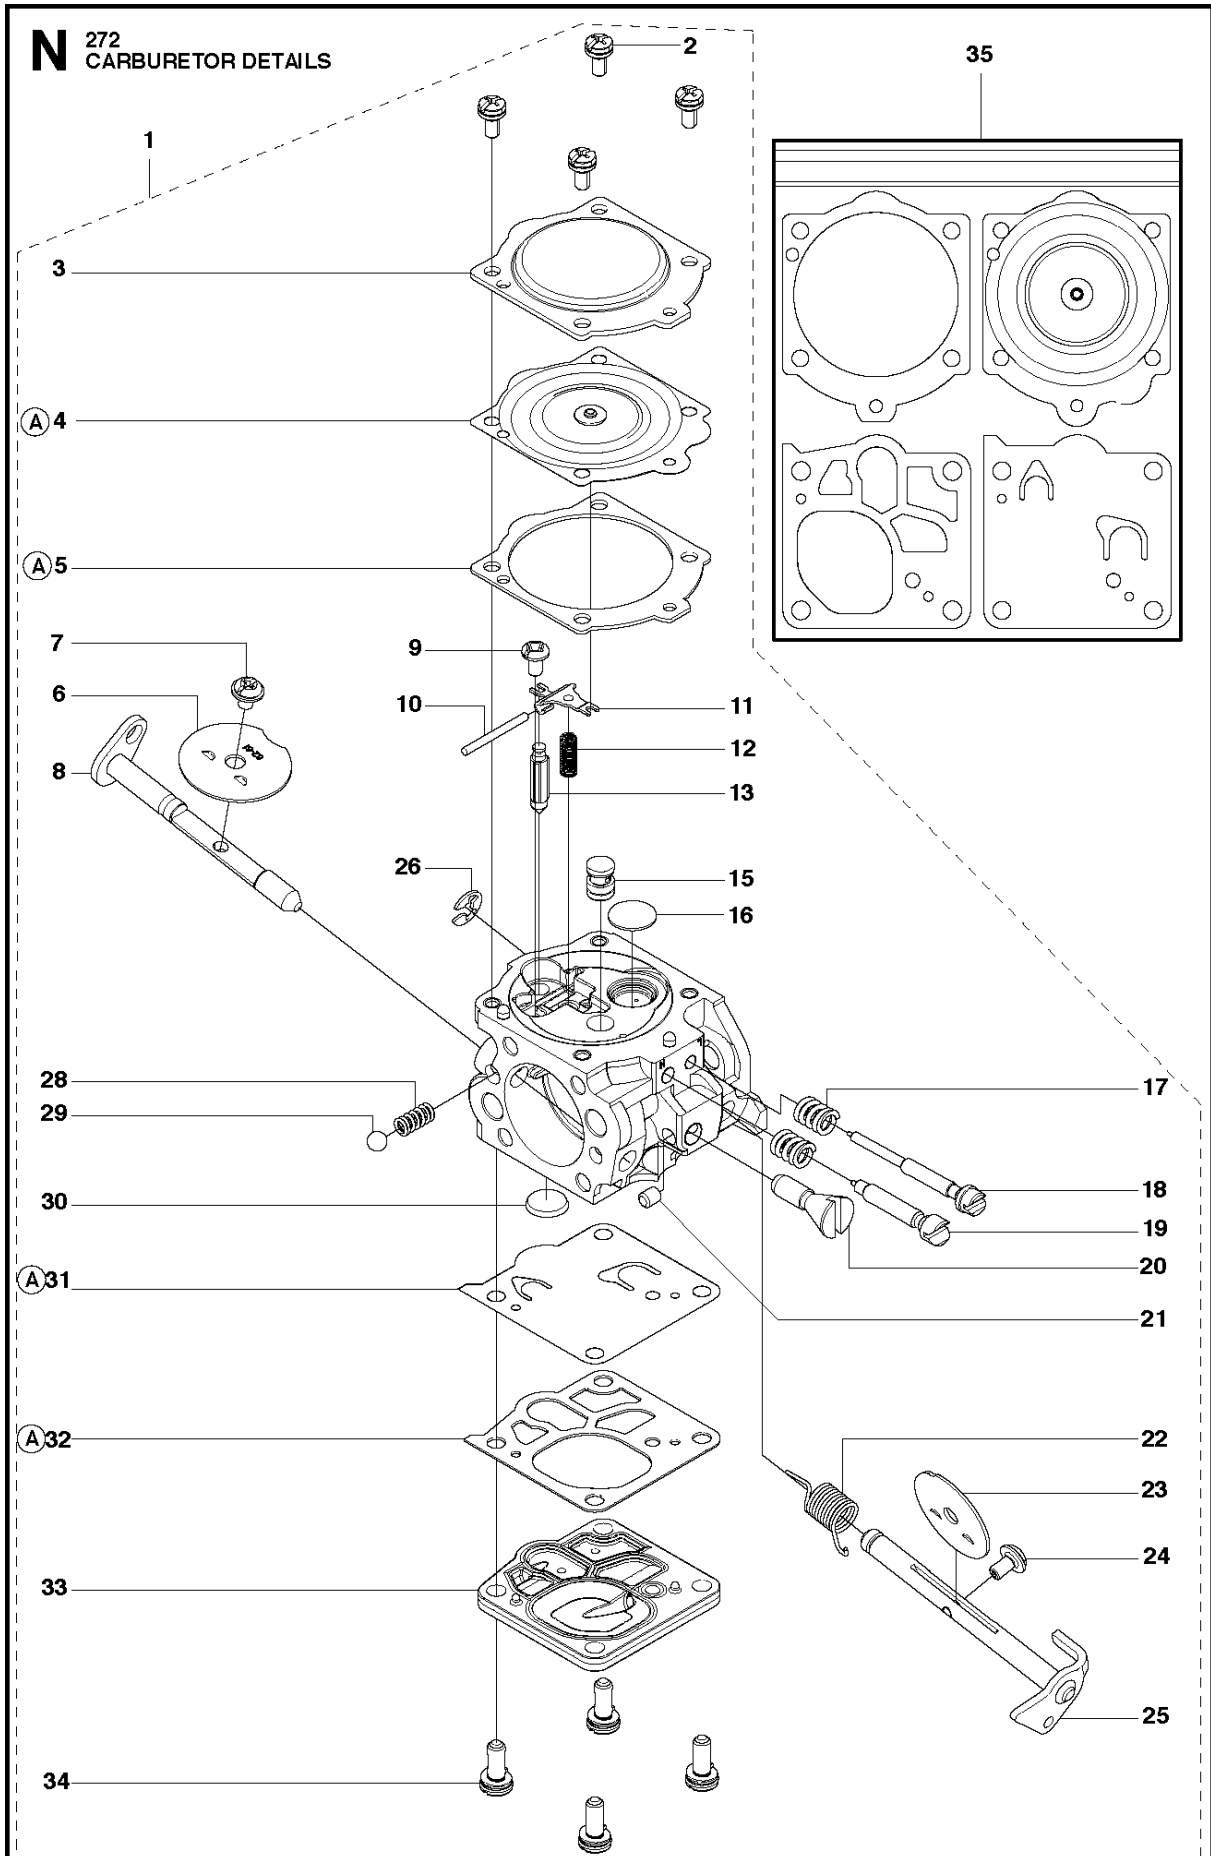

CARBURETOR DETAILS

272 XP, 20182200001-Current

Ref	Part No	Description	Remark	QTY KIT	
1	574 33 16-01	CARBURETTOR		1	
2	503 10 87-01	SCREW		4	1
3	505 31 67-02	COVER		1	1
4	503 63 58-01	DIAPHRAGM ASSY		1	1, 35
5	501 46 75-01	GASKET		1	1, 35
6	505 31 67-07	VALVE-CHOKE		1	1
7	537 00 34-01	SCREW		1	1
8	502 52 59-01	SHAFT ASSY		1	1
9	505 31 67-17	SCREW		1	1
10	505 31 67-31	PIN		1	1
11	505 31 67-34	LEVER		1	1
12	503 11 76-01	SPRING		1	1
13	503 11 70-01	NEEDLE VALVE		1	1
15	503 80 04-01	NOZZLE		1	1
16	503 57 41-01	PLUG		1	1
17	504 21 00-50	SPRING		2	1
18	503 48 37-01	NEEDLE IDLE SPEED	Low speed needle	1	1
19	502 52 65-01	NEEDLE	High speed needle	1	1
20	544 89 76-01	SCREW		1	1
21	503 80 05-01	PLUG		1	1
22	502 52 64-01	SPRING		1	1
23	574 33 17-01	VALVE		1	1
24	544 11 15-01	SCREW		1	1
25	502 52 58-01	SHAFT ASSY		1	1
28	503 11 77-01	SPRING		1	1
29	503 11 71-01	BALL		1	1
30	501 66 61-01	SCREEN		1	1
31	544 89 72-01	DIAPHRAGM PUMP		1	1, 35
32	503 11 72-01	GASKET		1	1, 35
33	503 59 58-01	COVER		1	1
34	503 11 75-01	SCREW		4	1
35	502 52 92-01	GASKET KIT		1	
26	503 79 95-01	RETAINER RING		1	1