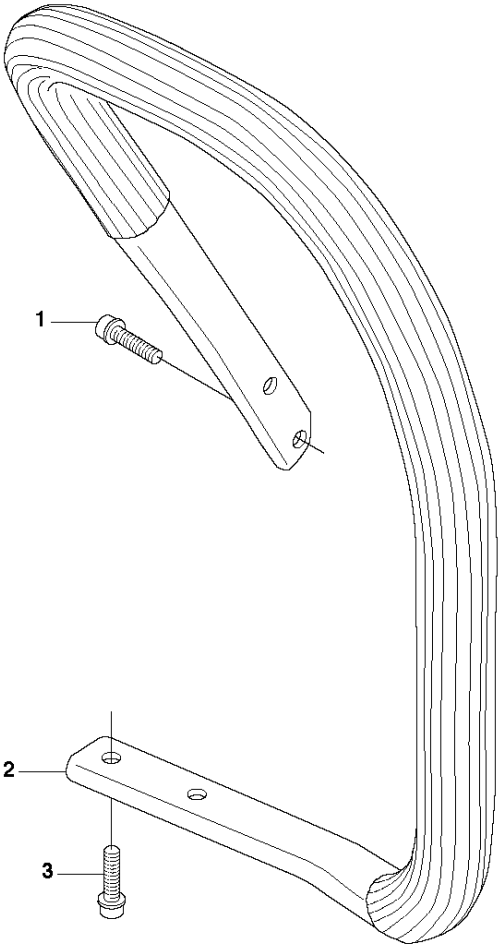

M 272
HANDLE

HANDLE

272 XP, 20182200001-Current

Ref	Part No	Description	Remark	QTY KIT
1	503 21 06-22	SCREW IHSCT		2
2	501 53 45-03	FRONT HANDLE ASSY		1
3	503 21 06-22	SCREW IHSCT		2