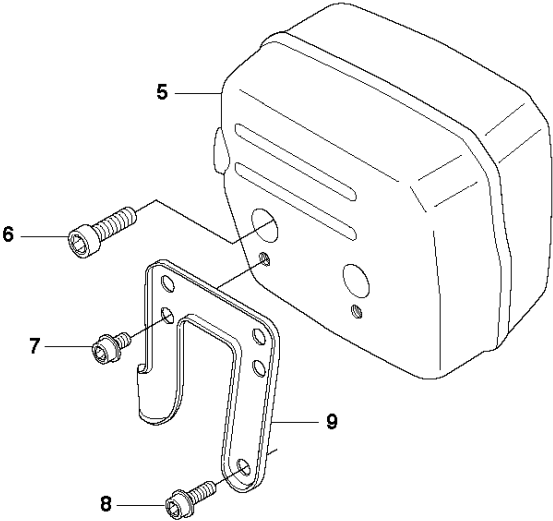

F 272
MUFFLER

MUFFLER

272 XP, 20182200001-Current

Ref	Part No	Description	Remark	QTY	KIT
1	503 59 92-06	MUFFLER ASSY	FF	1	
1	503 59 92-05	MUFFLER ASSY	DF	1	
2	724 12 87-59	SCREW CRPANM		1	1
3	503 66 91-01	SPARK ARRESTER SCREEN		1	1
5	503 47 69-01	MUFFLER ASSY		1	
6	725 53 70-55	SCREW IHSCM		2	
7	503 20 02-10	SCREW IHSCFM		2	
8	503 20 02-16	SCREW IHSCFM		1	
9	590 47 60-01	SUPPORT PLATE		1