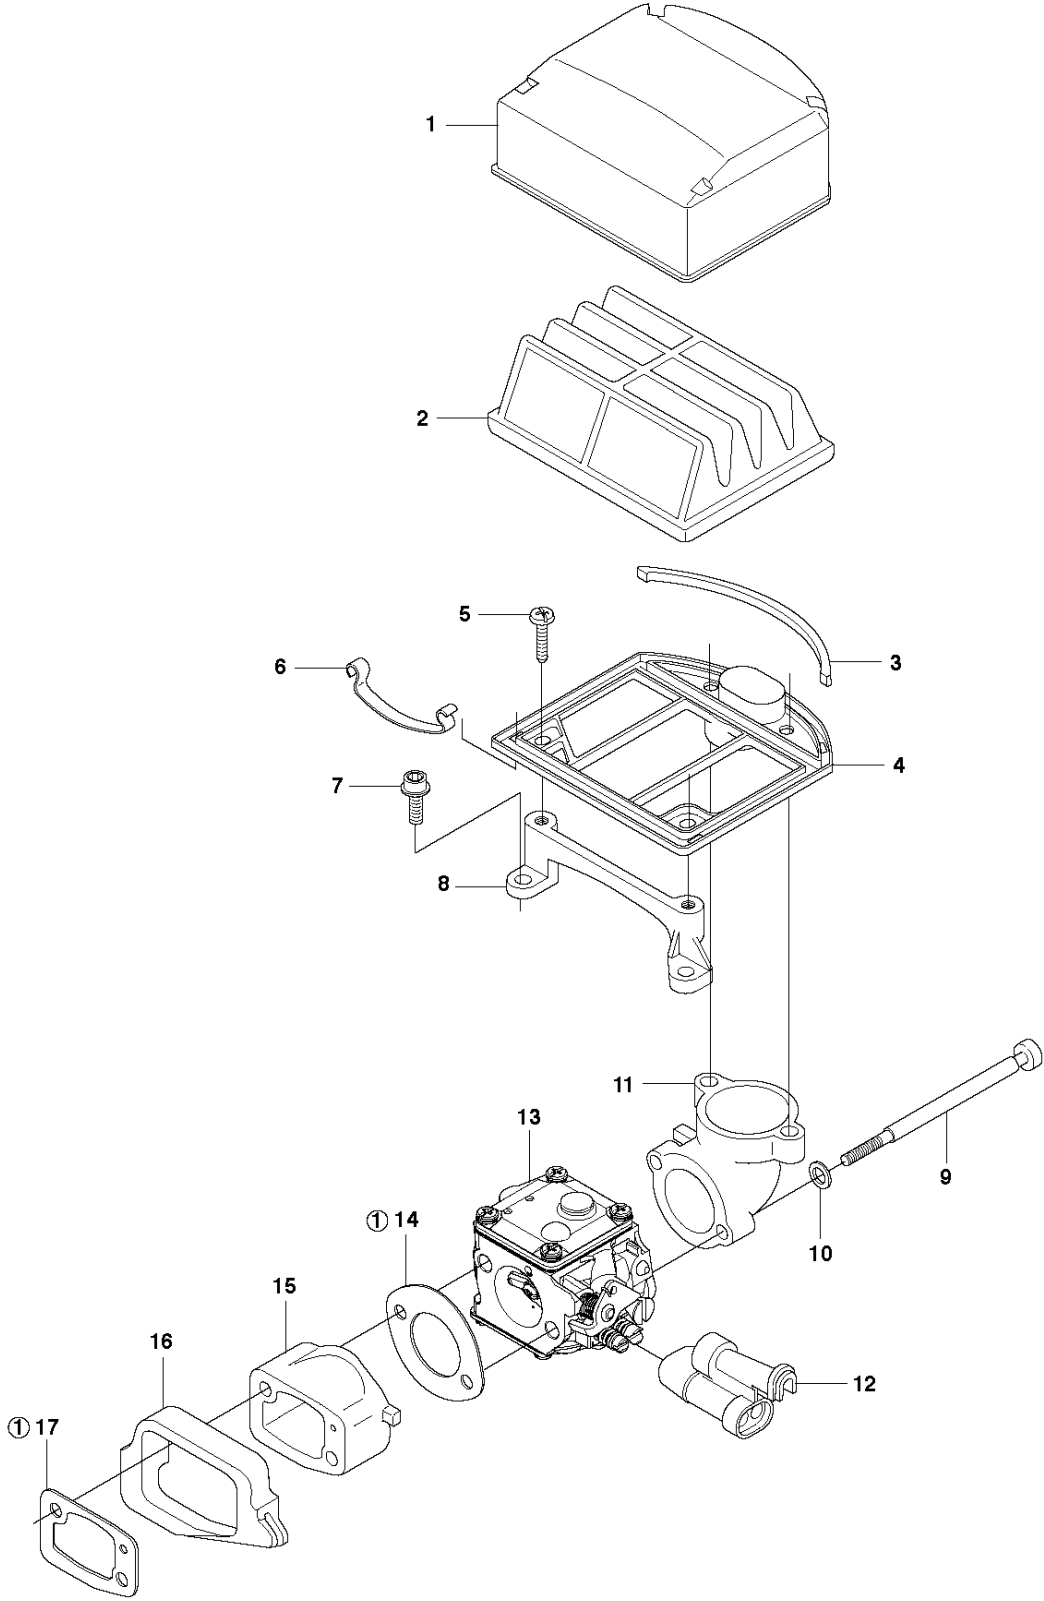

G 272
CARBURETOR & AIR FILTER

CARBURETOR & AIR FILTER

272 XP, 20182200001-Current

Ref	Part No	Description	Remark	QTY KIT
1	503 44 69-01	FILTER HOLDER		1
2	503 44 72-01	AIR FILTER		1
2	503 44 72-04	AIR FILTER		1
2	503 44 72-03	AIR FILTER		1
3	503 44 71-02	GASKET		1
4	503 44 67-01	FILTER HOLDER		1
5	503 21 27-16	SCREW CRPANT		4
6	503 44 68-01	SPRING		2
7	503 20 03-12	SCREW IHSCFM		2
8	503 44 63-01	CONSOLE		1
9	503 49 69-01	SCREW		2
10	734 11 46-01	WASHER		2
11	503 44 65-71	FILTER HOLDER		1
12	503 44 51-01	GUIDE BUSHING		1
13	574 33 16-01	CARBURETTOR		1
14	501 29 64-02	GASKET		1
15	501 80 66-02	MANIFOLD		1
16	501 65 90-01	SEALING COLLAR		1
17	501 80 68-03	GASKET		1