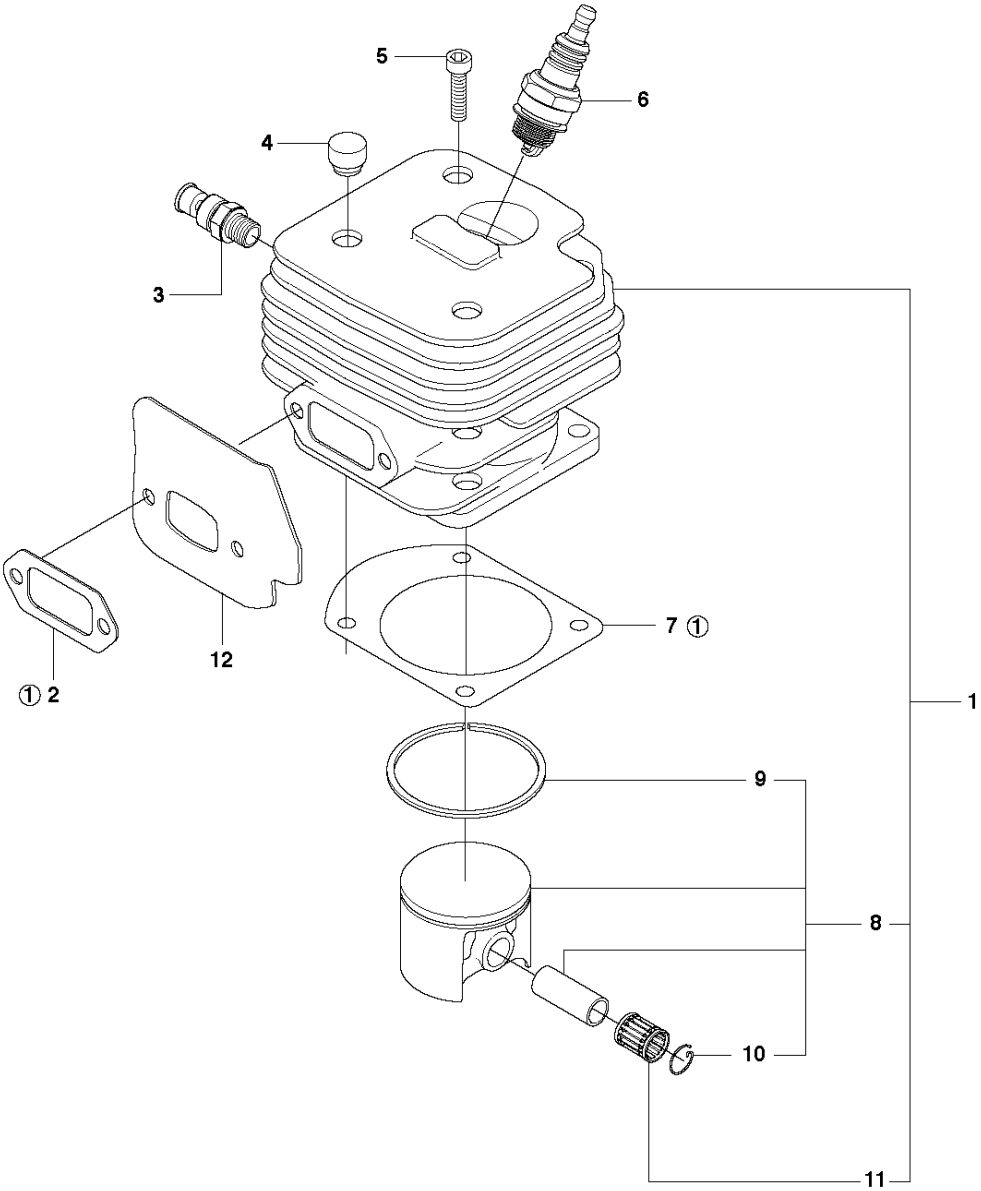

H2 272
CYLINDER PISTON

CYLINDER PISTON

272 XP, 20182200001-Current

Ref	Part No	Description	Remark	QTY	KIT
1	504 01 68-02	CYLINDER ASSY	Ø52	1	
2	503 40 54-01	GASKET		1	
3	503 71 53-01	DECOMPRESSION VALVE		1	
4	501 51 54-01	SUPPORT		1	
5	503 21 60-25	SCREW		4	
6	503 23 51-08	SPARK PLUG		1	
7	501 51 22-04	GASKET		1	
8	504 01 70-02	PISTON ASSY		1	1
9	503 28 90-19	PISTON RING		1	8, 1
10	737 43 12-00	SNAP RING		2	8, 1
11	577 57 24-01	NEEDLE BEARING		1	1
12	503 51 99-01	HEAT DEFLECTOR		1