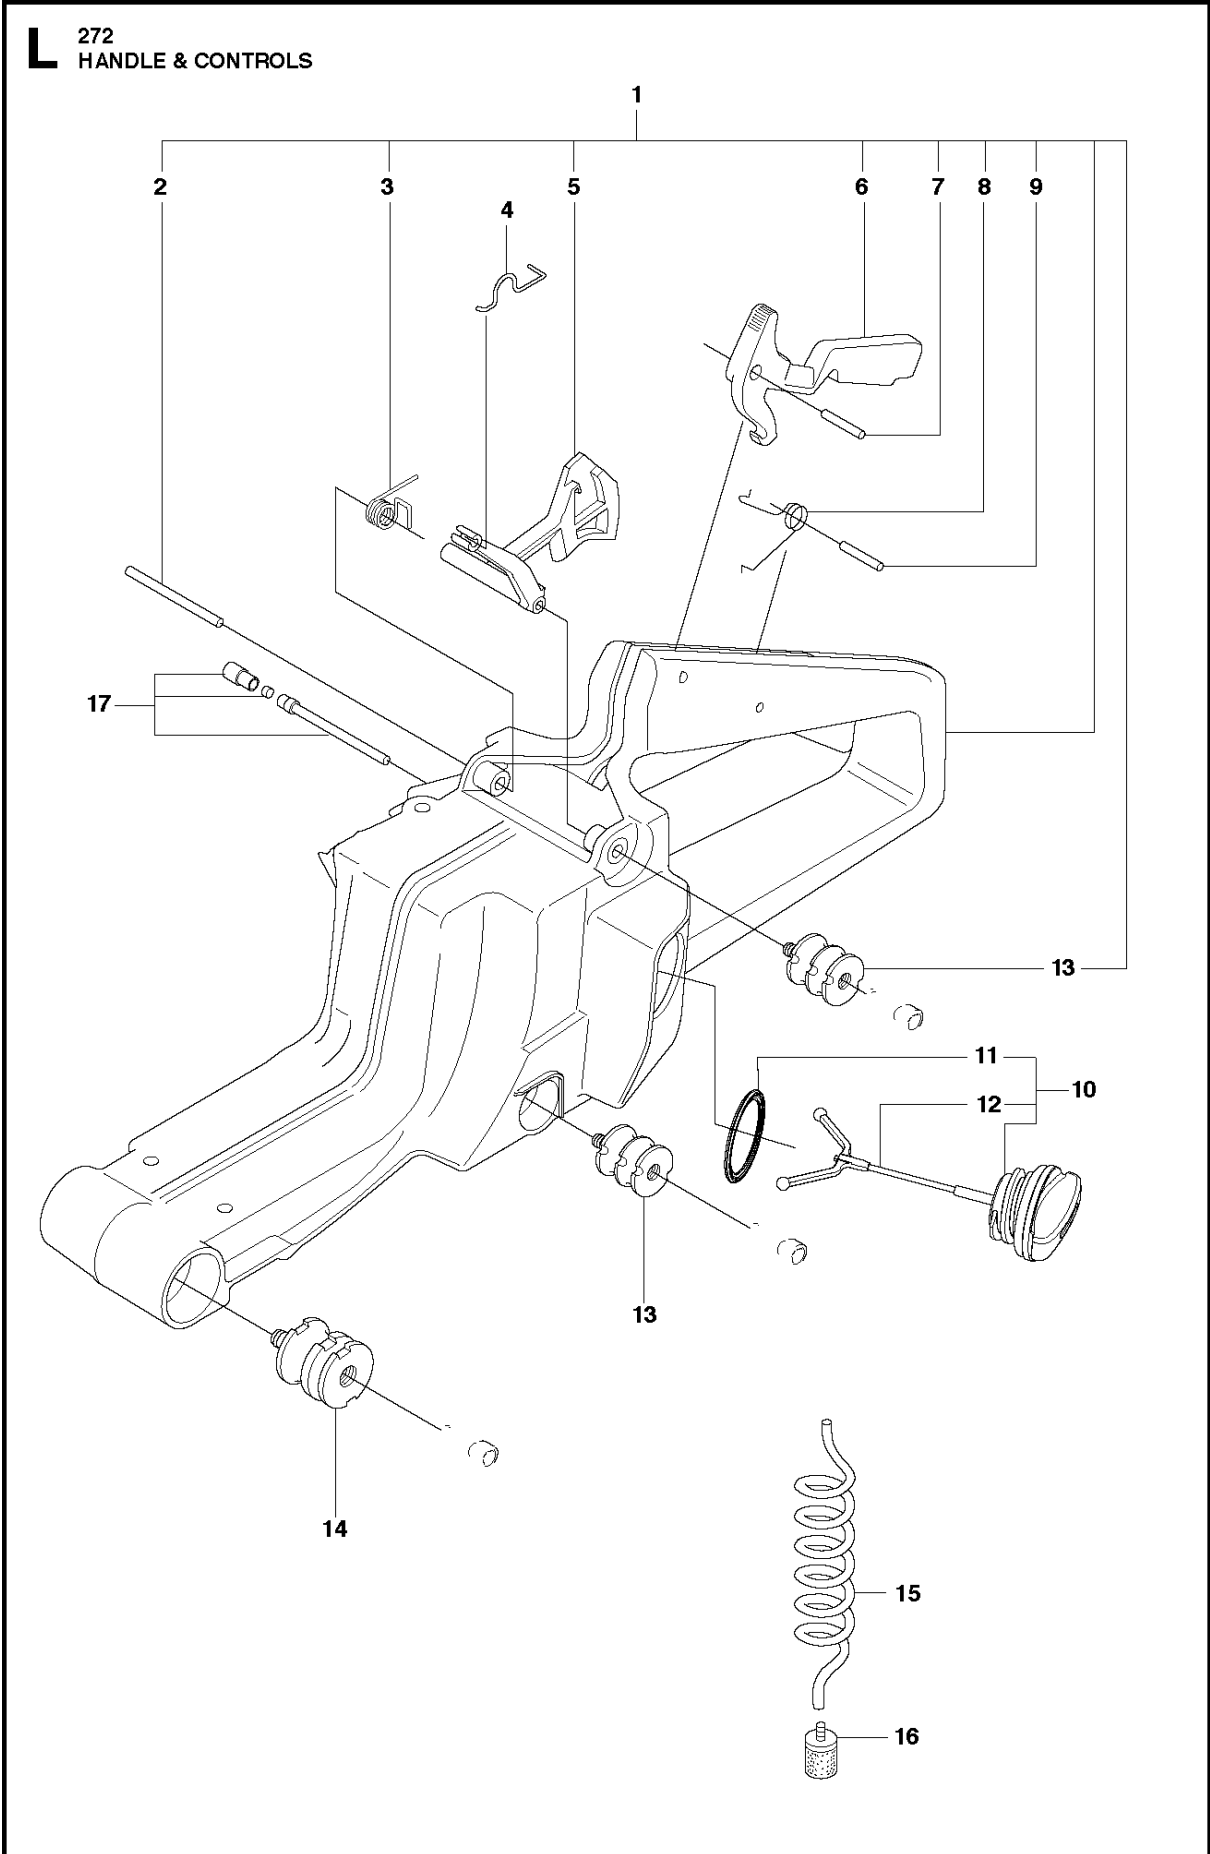

HANDLE & CONTROLS

272 XP, 20182200001-Current

Ref	Part No	Description	Remark	QTY	KIT
1	501 69 90-10	FUEL TANK ASSY		1	
2	501 51 97-02	ROD		1	1
3	501 52 88-01	RECOIL SPRING		1	1
4	503 44 58-01	THROTTLE WIRE		1	
5	501 51 80-02	THROTTLE LEVER		1	1
6	501 51 81-02	THROTTLE LOCKOUT		1	1
7	721 42 12-26	SPRING PIN		1	1
8	501 42 41-01	SPRING		1	1
9	721 42 12-26	SPRING PIN		1	1
10	501 43 14-02	TANK CAP ASSY		1	
11	501 27 82-01	GASKET		1	
12	503 57 89-01	HOLDER		1	
13	501 77 34-01	ANTIVIBRATION ELEMENT	Soft, 2 pcs included in kit 1	4	1
13	501 62 87-01	ANTIVIBRATION ELEMENT	Hard	4	
14	501 77 35-01	ANTIVIBRATION ELEMENT	Soft	2	
14	501 69 94-01	ANTIVIBRATION ELEMENT	Hard	2	
15	581 75 62-01	FUEL HOSE		1	
16	503 44 32-01	FUEL FILTER		1	
17	501 62 96-01	TANK VENT		1