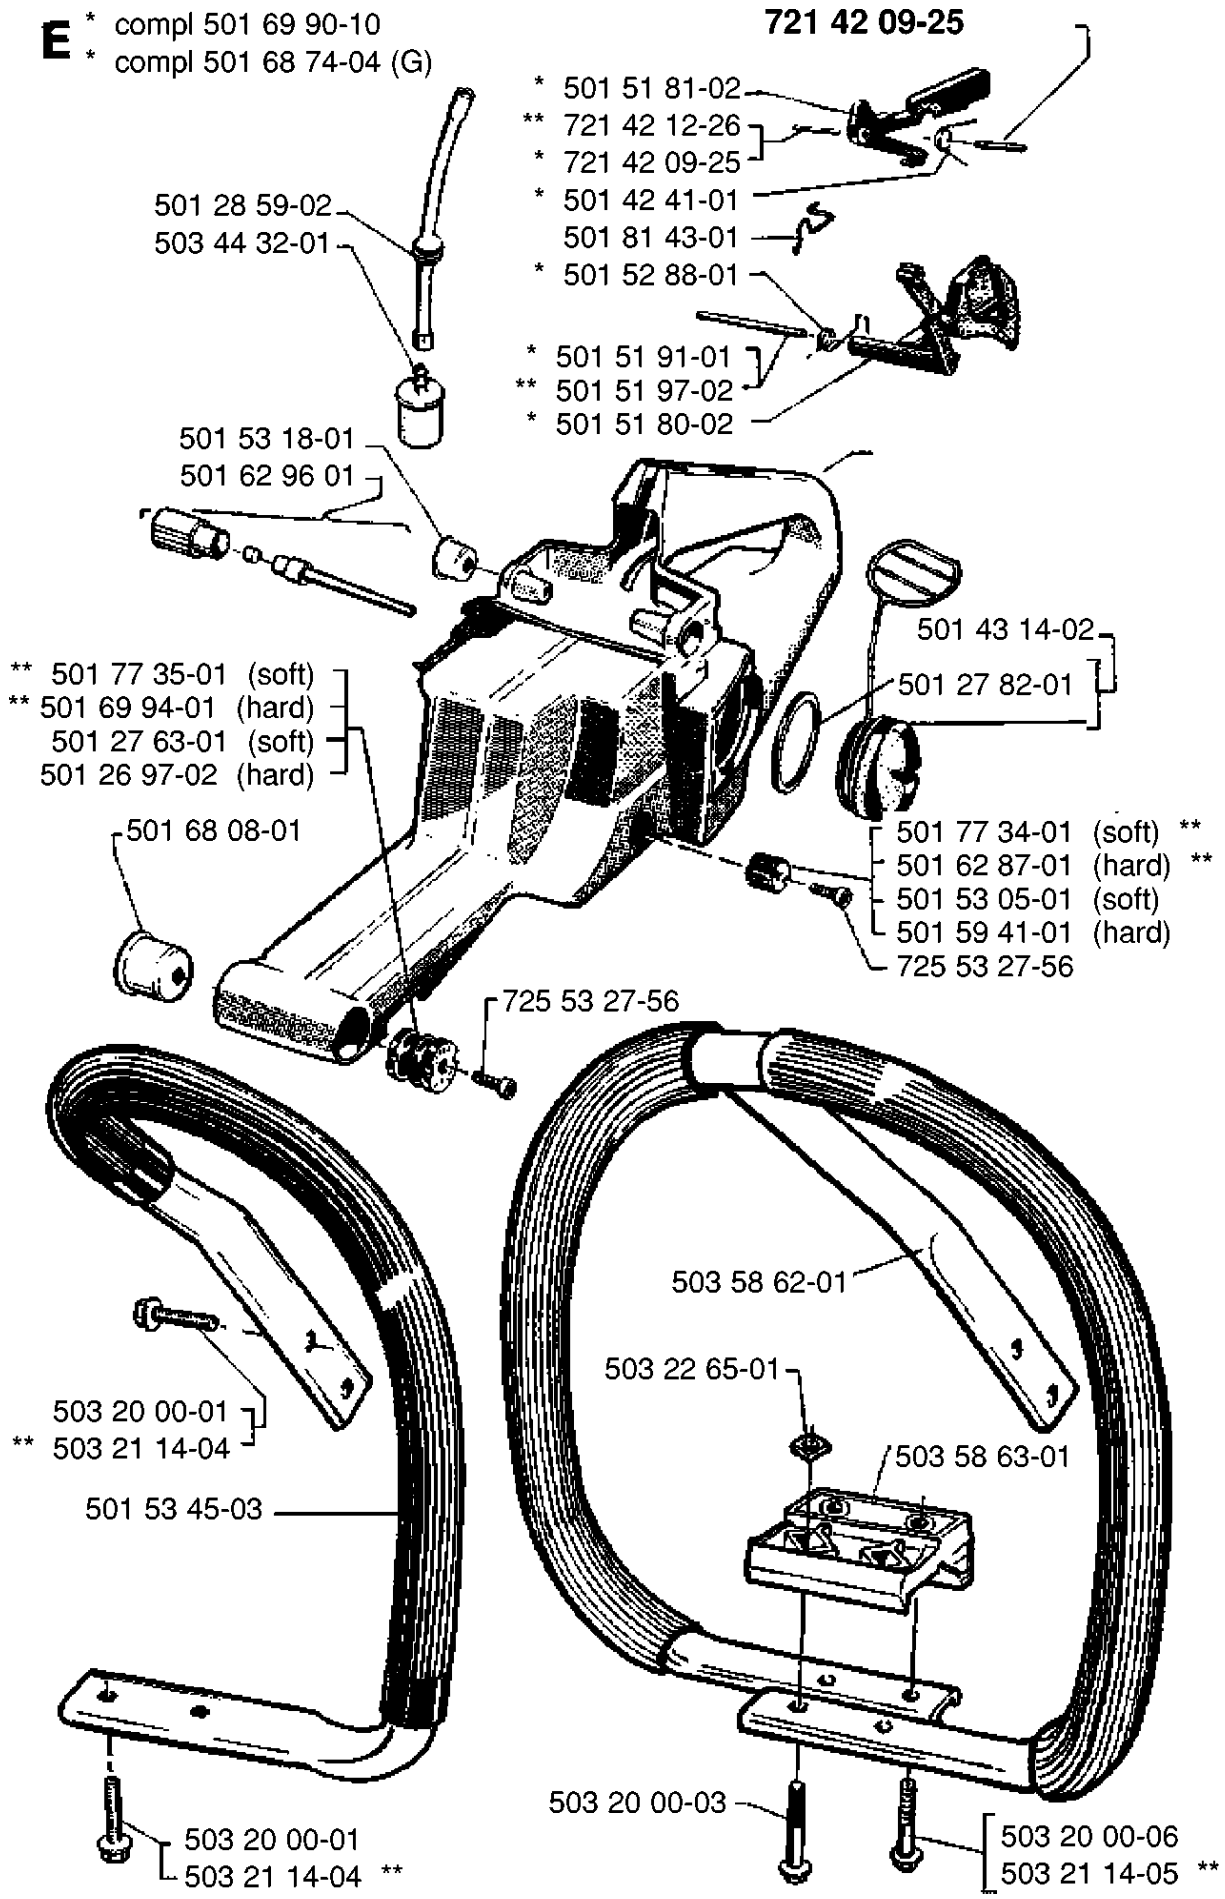

SPARE PARTS LIST

CHAIN SAWS

266

Ref	Part No	Description	Remark	QTY KIT
503 57 28-01	503 57 28-01	CLUTCH COVER ASSY		1
503 57 28-03	503 57 28-03	CLUTCH COVER ASSY	W/A	1
503 57 232-01	503 57 32-01	HAND GUARD ASSY		1
503 57 95-02	503 57 95-02	HAND GUARD ASSY	W/A	1
501 76 80-01	501 76 80-01	SHAFT		1
725 52 93-56	725 52 93-56	SCREW IHSCM		1
501 87 49-01	501 87 49-01	PIVOT PIN		1
501 76 81-01	501 76 81-01	SHAFT		1
503 49 34-01	503 49 34-01	POSITION SPRING		1
503 57 97-01	503 57 97-01	POSITION SPRING	W/A	1
501 87 47-01	501 87 47-01	SPRING		1
725 53 27-56	725 53 27-56	SCREW IHSCM		1
725 63 27-56	725 63 27-56			1
503 59 07-01	503 59 07-01	SPIKE		1
509 59 09-01	509 59 09-01			1
501 51 72-01	501 51 72-01	CHAIN GUIDE		1
503 57 31-01	503 57 31-01	CHIP GUARD		1
729 57 13-05	729 57 13-05	SCREW CRPANT		1
503 22 20-01	503 22 20-01	LOCK NUT		1
503 57 30-01	503 57 30-01	LID		1
501 91 58-04	501 91 58-04	DECAL		1
503 57 29-01	503 57 29-01	CLUTCH COVER		1
729 57 13-05	729 57 13-05	SCREW CRPANT	W/A	1
503 59 93-01	503 59 93-01	HEAT PROTECTOR	W/A	1
503 57 22-01	503 57 22-01	BRAKE BAND		1
721 42 52-50	721 42 52-50	SPRING PIN		1
735 31 08-20	735 31 08-20	E-CLIP		1
503 46 59-01	503 46 59-01	BRAKE SPRING		1
501 87 53-01	501 87 53-01	KNEE JOINT ASSY		1
729 57 13-05	729 57 13-05	SCREW CRPANT		1
720 12 33-00	720 12 33-00	PARALLEL PIN		1

H * compl 501 52 84-02

Part No	Description	Remark	QTY KIT
501 51 13-01	NEEDLE HOLDER		1
501 52 84-02	CRANKSHAFT		1
735 88 06-00	WOODRUFF KEY		1
738 22 02-25	BALL BEARING		1
738 22 02-25	BALL BEARING		1