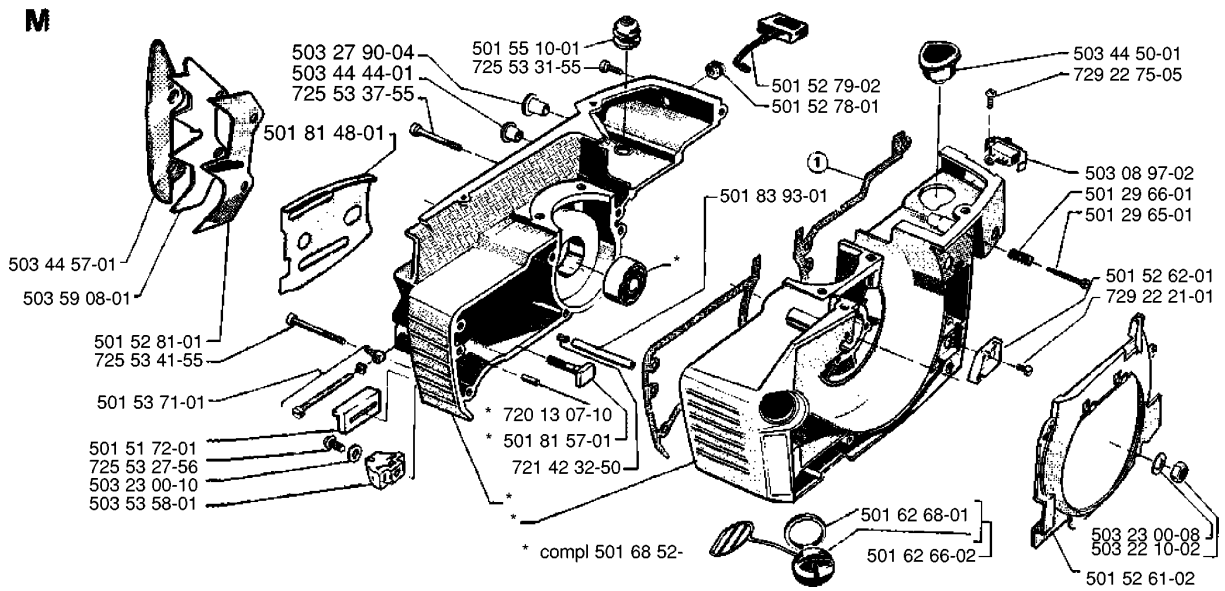

J

Part No	Description	Remark	QTY KIT
501 08 17-01	IGNITION CABLE		1
501 27 13-02	CABLE GROMMET		1
501 48 54-02	SPARK PLUG CAP		1
501 51 62-01	IGNITION COIL	AM4	1
501 52 52-01	FLYWHEEL ASSY		1
501 52 52-02	FLYWHEEL ASSY		1
501 52 66-02	SWITCH	G	1
501 52 82-01	WASHER		1
501 53 45-04	FRONT HANDLE ASSY	G	1
501 59 74-01	SPACER	G	1
501 62 93-05	HANDLE INSERT	G	1
501 67 32-01	PAWL		1
501 67 35-01	SPRING		1
501 79 51-02	COVER WASHER	G	1
501 80 24-01	STATOR ASSY	G	1
501 81 99-01	SCREW		1
503 23 00-01	WASHER		1
503 23 00-01	WASHER		1
503 23 00-42	WASHER		1
586 72 55-01	IGNITION MODULE		1
723 52 24-05	SCREW SLCSFM	G	1
725 52 92-06	SCREW		1
725 52 92-06	SCREW		1
725 52 94-06	SCREW	G	1
725 53 29-56	SCREW IHSCM		1
729 22 19-01	SCREW	G	1
740 42 19-01			1

L

Part No	Description	Remark	QTY KIT
501 28 85-01	SEAL		1
501 51 25-01	OIL PUMP ASSY		1
501 51 31-01	GEAR WHEEL		1
501 51 32-01	SHAFT		1
501 51 33-01	STOP SCREW		1
501 51 34-01	SPRING		1
501 51 36-01	ADJUSTMENT SCREW		1
501 51 37-01	FIXING WASHER		1
501 51 38-01	GEAR WHEEL		1
501 51 38-02		3/8 X 7	1
501 51 39-01	SPRING		1
501 51 48-01	NEEDLE BEARING		1
501 51 99-01	OIL HOSE		1
501 53 59-01	WASHER		1
501 54 41-02	OIL SCREEN		1
501 67 41-01	CLUTCH DRUM	3/8 X 8	1
501 77 85-02	CENTRIFUGAL CLUTCH		1
501 83 15-01	CLUTCH DRUM ASSY	3/8 X 8	1
501 83 15-02	CLUTCH DRUM ASSY	3/8 X 7	1
501 83 17-01	WASHER		1
501 83 18-01	NEEDLE BEARING		1
503 23 00-13	WASHER		1
503 23 00-16	WASHER		1
503 23 10-01	WASHER		1
503 26 02-04	SEALING RING		1
503 30 36-61		3/8 X 8	1
503 56 04-01	CLUTCH SPRING		1
503 65 09-01	CLUTCH DRUM ASSY	3/8 X 7	1
720 12 37-50	PARALLEL PIN		1
721 42 03-25	PINNE FRP-LS3X6 OXSV		1
725 52 92-06	SCREW		1
734 48 48-01	WASHER		1
735 31 07-20	E-CLIP		1
740 42 21-00	O-RING		1