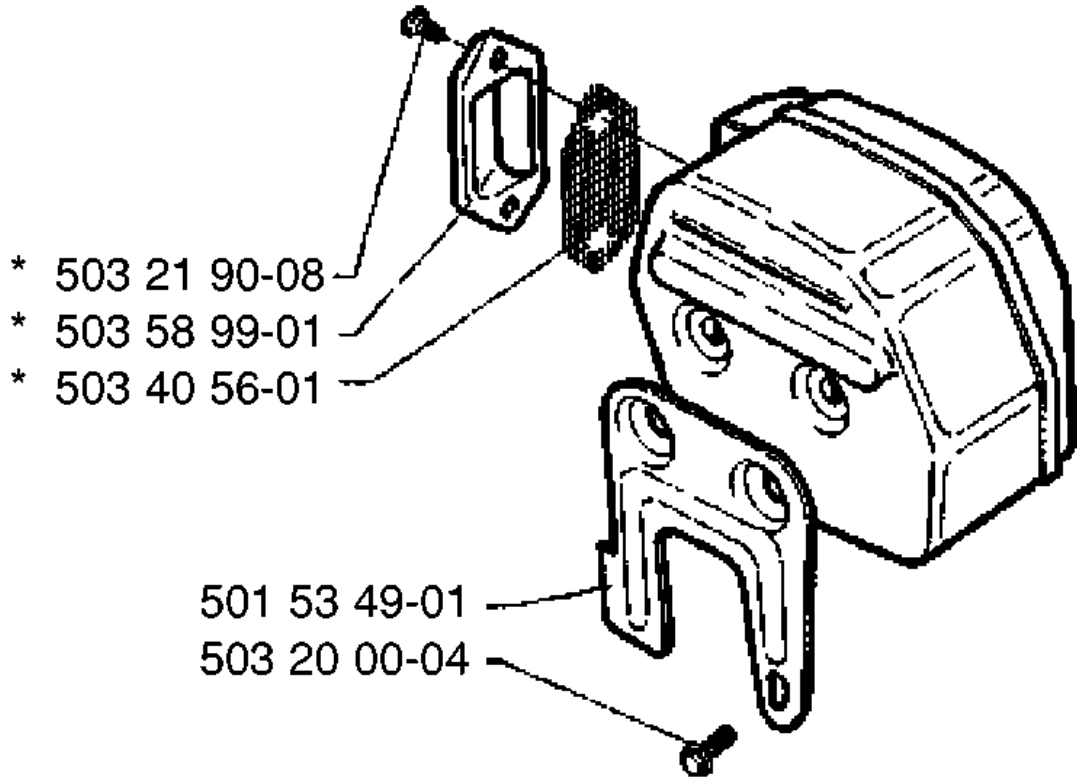

G

- compl 503 59 03-01 (XP SA)
- compl 503 59 03-02 (SA)