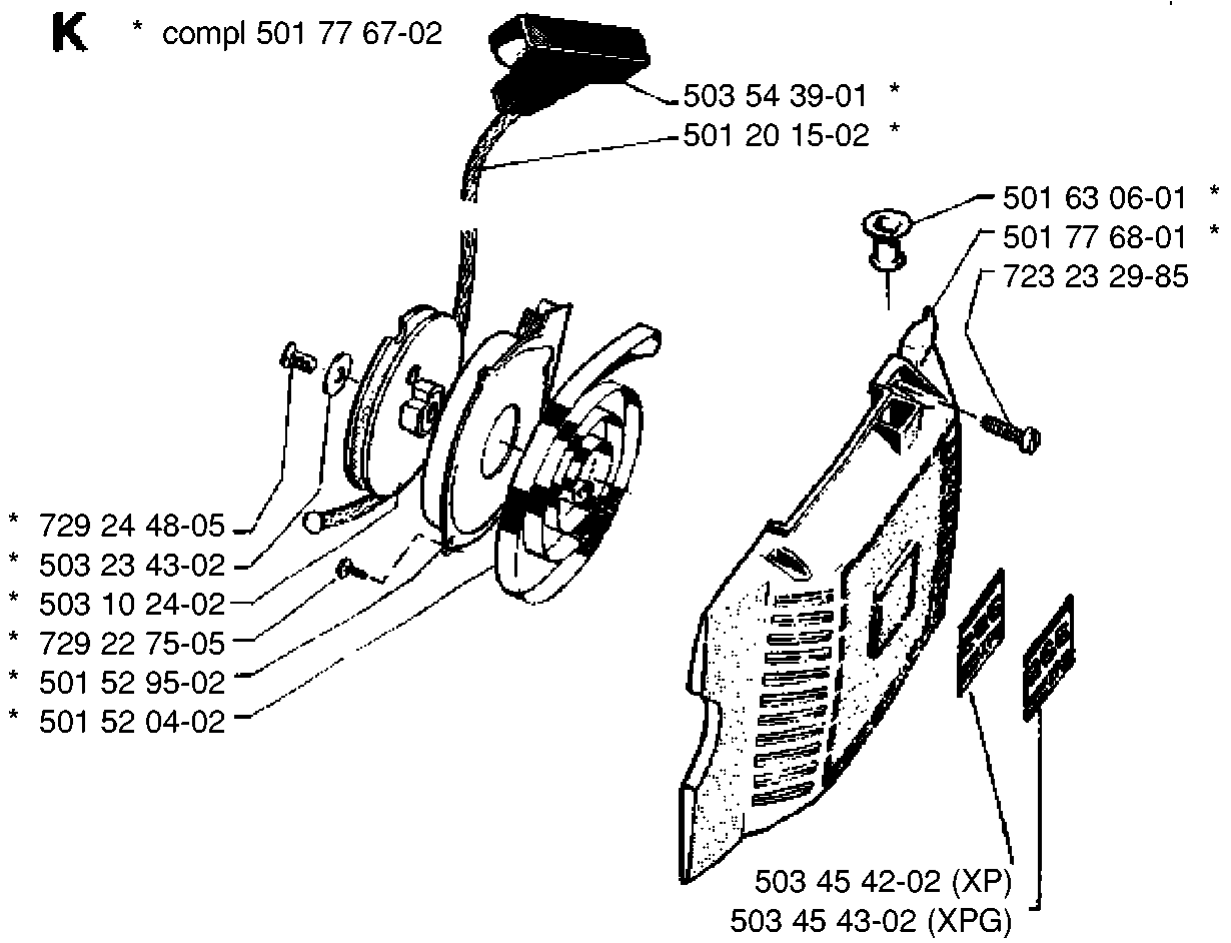

Part No	Description	Remark	QTY KIT
501 26 97-02	ANTIVIBRATION ELEMENT	HARD	1
501 27 63-01	ANTIVIBRATION ELEMENT	SOFT	1
501 27 82-01	GASKET		1
501 28 59-02	FUEL HOSE		1
501 42 41-01	SPRING		1
501 43 14-02	TANK CAP ASSY		1
501 51 80-02	THROTTLE LEVER		1
501 51 81-02	THROTTLE LOCKOUT		1
501 51 91-01	TANK VENT		1
501 51 97-02	ROD		1
501 52 88-01	RECOIL SPRING		1
501 53 05-01	ANTIVIBRATION ELEMENT	SOFT	1
501 53 18-01	SUPPORT CUP		1
501 53 45-03	FRONT HANDLE ASSY		1
501 59 41-01	ANTIVIBRATION ELEMENT	HARD	1
501 62 87-01	ANTIVIBRATION ELEMENT	HARD	1
501 62 96-01	TANK VENT		1
501 68 08-01	SUPPORT CUP		1
501 68 74-04	FUEL TANK	G	1
501 69 90-10	FUEL TANK ASSY		1
501 69 94-01	ANTIVIBRATION ELEMENT	HARD	1
501 77 34-01	ANTIVIBRATION ELEMENT	SOFT	1
501 77 35-01	ANTIVIBRATION ELEMENT	SOFT	1
501 81 43-01	WIRE		1
503 20 00-01	SCREW EHHFM		1
503 20 00-01	SCREW EHHFM		1
503 20 00-03	SCREW		1
503 20 00-06	SCREW EHHFM		1
503 21 14-04	SCREW EHHFT		1
503 21 14-04	SCREW EHHFT		1
503 21 14-05	SCREW		1
503 22 65-01	SQUARE NUT		1
503 44 32-01	FUEL FILTER		1
503 58 62-01	FRONT HANDLE ASSY		1
503 58 63-01	SPACER		1
721 42 09-25	PINNE FRPLS3X18		1
721 42 09-25	PINNE FRPLS3X18		1
721 42 12-26	SPRING PIN		1
725 53 27-56	SCREW IHSCM		1
725 53 27-56	SCREW IHSCM		1

Part No	Description	Remark	QTY KIT
501 20 15-02	STARTER CORD		1
501 52 04-02	RECOIL SPRING		1
501 52 95-02	GUARD RING		1
501 63 06-01	SLEEVE		1
501 77 67-02	STARTER ASSY		1
501 77 68-01	STARTER HOUSING		1
503 10 24-02	STARTER PULLEY		1
503 23 43-02	WASHER		1
503 45 42-02	SIGN	XP	1
503 45 43-02	SIGN	XPG	1
503 54 39-01	STARTER HANDLE		1
723 23 29-85	SCREW SLPANM		1
729 22 75-05	SCREW SLPANT		1
729 24 48-05	SCREW SLPANT		1