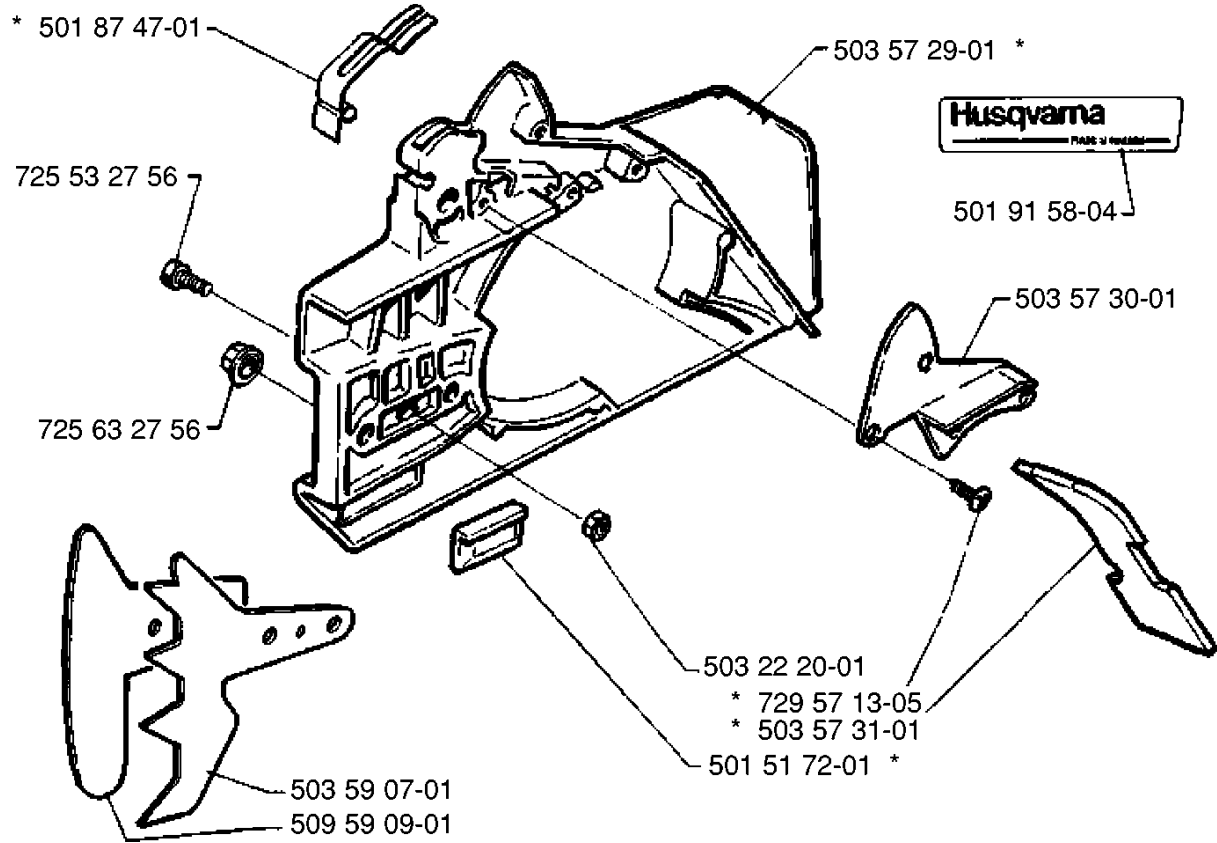

SPARE PARTS LIST

CHAIN SAWS

266

Ref	Part No	Description	Remark	QTY KIT
503 57 28-01	503 57 28-01	CLUTCH COVER ASSY		1
503 57 28-03	503 57 28-03	CLUTCH COVER ASSY	W/A	1
503 57 232-01	503 57 32-01	HAND GUARD ASSY		1
503 57 95-02	503 57 95-02	HAND GUARD ASSY	W/A	1
501 76 80-01	501 76 80-01	SHAFT		1
725 52 93-56	725 52 93-56	SCREW IHSCM		1
501 87 49-01	501 87 49-01	PIVOT PIN		1
501 76 81-01	501 76 81-01	SHAFT		1
503 49 34-01	503 49 34-01	POSITION SPRING		1
503 57 97-01	503 57 97-01	POSITION SPRING	W/A	1
501 87 47-01	501 87 47-01	SPRING		1
725 53 27-56	725 53 27-56	SCREW IHSCM		1
725 63 27-56	725 63 27-56			1
503 59 07-01	503 59 07-01	SPIKE		1
509 59 09-01	509 59 09-01			1
501 51 72-01	501 51 72-01	CHAIN GUIDE		1
503 57 31-01	503 57 31-01	CHIP GUARD		1
729 57 13-05	729 57 13-05	SCREW CRPANT		1
503 22 20-01	503 22 20-01	LOCK NUT		1
503 57 30-01	503 57 30-01	LID		1
501 91 58-04	501 91 58-04	DECAL		1
503 57 29-01	503 57 29-01	CLUTCH COVER		1
729 57 13-05	729 57 13-05	SCREW CRPANT	W/A	1
503 59 93-01	503 59 93-01	HEAT PROTECTOR	W/A	1
503 57 22-01	503 57 22-01	BRAKE BAND		1
721 42 52-50	721 42 52-50	SPRING PIN		1
735 31 08-20	735 31 08-20	E-CLIP		1
503 46 59-01	503 46 59-01	BRAKE SPRING		1
501 87 53-01	501 87 53-01	KNEE JOINT ASSY		1
729 57 13-05	729 57 13-05	SCREW CRPANT		1
720 12 33-00	720 12 33-00	PARALLEL PIN		1

Part No	Description	Remark	QTY KIT
501 61 52-01	PLUG		1
501 68 60-06	CYLINDER COVER ASSY		1
501 68 60-08	CYLINDER COVER ASSY	USA	1
503 17 69-02	DECAL		1
503 20 32-01	SCREW CCRPANMO		1
503 49 09-01	GASKET		1
504 80 40-00	COVER		1

CYLINDER PISTON

266

Part No	Description	Remark	QTY KIT
501 05 64-01	CIRCLIP		1
501 51 13-01	NEEDLE HOLDER		1
501 51 22-04	GASKET		1
501 52 25-04	GASKET		1
501 65 88-02	PISTON ASSY	A	1
501 65 88-03	PISTON ASSY	B	1
501 68 55-71	CYLINDER ASSY		1
501 68 59-01	PISTON RING		1
501 68 65-01	SCREW		1
503 21 60-01	SCREW		1
503 22 20-03	LOCK NUT		1
503 23 51-08	SPARK PLUG		1
503 28 90-17	PISTON RING		1