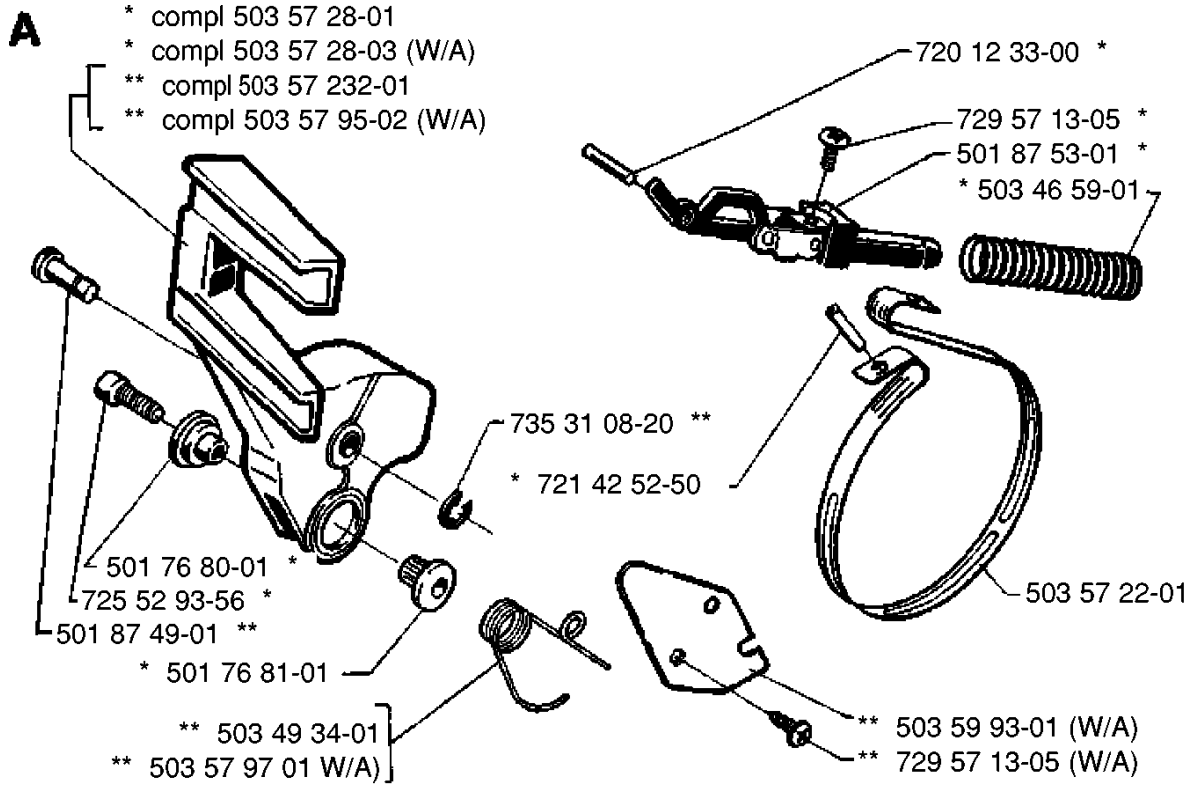

SPARE PARTS LIST

CHAIN SAWS

266

Ref	Part No	Description	Remark	QTY KIT
503 57 28-01	503 57 28-01	CLUTCH COVER ASSY		1
503 57 28-03	503 57 28-03	CLUTCH COVER ASSY	W/A	1
503 57 232-01	503 57 32-01	HAND GUARD ASSY		1
503 57 95-02	503 57 95-02	HAND GUARD ASSY	W/A	1
501 76 80-01	501 76 80-01	SHAFT		1
725 52 93-56	725 52 93-56	SCREW IHSCM		1
501 87 49-01	501 87 49-01	PIVOT PIN		1
501 76 81-01	501 76 81-01	SHAFT		1
503 49 34-01	503 49 34-01	POSITION SPRING		1
503 57 97-01	503 57 97-01	POSITION SPRING	W/A	1
501 87 47-01	501 87 47-01	SPRING		1
725 53 27-56	725 53 27-56	SCREW IHSCM		1
725 63 27-56	725 63 27-56			1
503 59 07-01	503 59 07-01	SPIKE		1
509 59 09-01	509 59 09-01			1
501 51 72-01	501 51 72-01	CHAIN GUIDE		1
503 57 31-01	503 57 31-01	CHIP GUARD		1
729 57 13-05	729 57 13-05	SCREW CRPANT		1
503 22 20-01	503 22 20-01	LOCK NUT		1
503 57 30-01	503 57 30-01	LID		1
501 91 58-04	501 91 58-04	DECAL		1
503 57 29-01	503 57 29-01	CLUTCH COVER		1
729 57 13-05	729 57 13-05	SCREW CRPANT	W/A	1
503 59 93-01	503 59 93-01	HEAT PROTECTOR	W/A	1
503 57 22-01	503 57 22-01	BRAKE BAND		1
721 42 52-50	721 42 52-50	SPRING PIN		1
735 31 08-20	735 31 08-20	E-CLIP		1
503 46 59-01	503 46 59-01	BRAKE SPRING		1
501 87 53-01	501 87 53-01	KNEE JOINT ASSY		1
729 57 13-05	729 57 13-05	SCREW CRPANT		1
720 12 33-00	720 12 33-00	PARALLEL PIN		1

CYLINDER PISTON

266

Part No	Description	Remark	QTY KIT
501 05 64-01	CIRCLIP		1
501 51 13-01	NEEDLE HOLDER		1
501 51 22-04	GASKET		1
501 52 25-04	GASKET		1
501 65 88-02	PISTON ASSY	A	1
501 65 88-03	PISTON ASSY	B	1
501 68 55-71	CYLINDER ASSY		1
501 68 59-01	PISTON RING		1
501 68 65-01	SCREW		1
503 21 60-01	SCREW		1
503 22 20-03	LOCK NUT		1
503 23 51-08	SPARK PLUG		1
503 28 90-17	PISTON RING		1

H * compl 501 52 84-02

Part No	Description	Remark	QTY KIT
501 51 13-01	NEEDLE HOLDER		1
501 52 84-02	CRANKSHAFT		1
735 88 06-00	WOODRUFF KEY		1
738 22 02-25	BALL BEARING		1
738 22 02-25	BALL BEARING		1