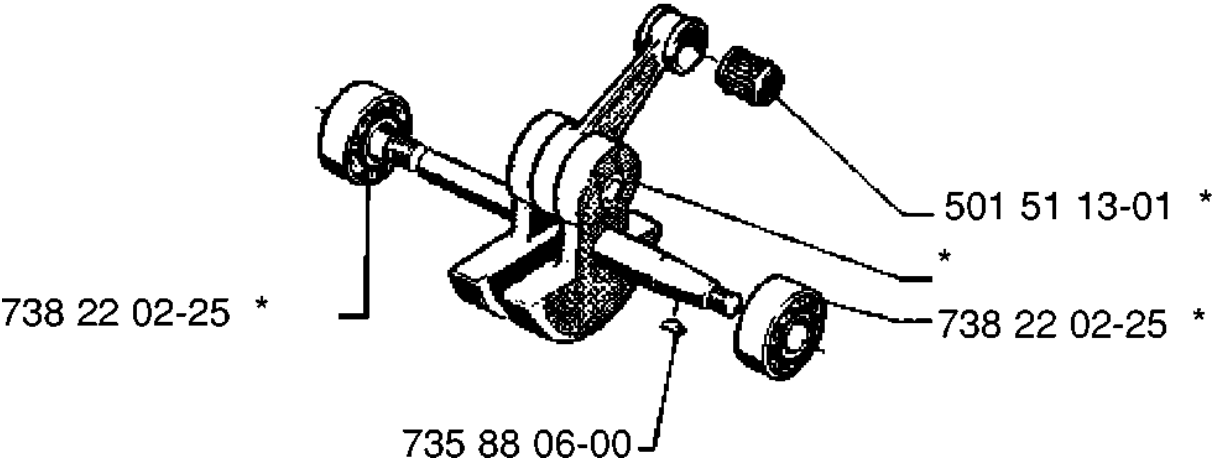

SPARE PARTS LIST

CHAIN SAWS

266

Ref	Part No	Description	Remark	QTY KIT
503 57 28-01	503 57 28-01	CLUTCH COVER ASSY		1
503 57 28-03	503 57 28-03	CLUTCH COVER ASSY	W/A	1
503 57 232-01	503 57 32-01	HAND GUARD ASSY		1
503 57 95-02	503 57 95-02	HAND GUARD ASSY	W/A	1
501 76 80-01	501 76 80-01	SHAFT		1
725 52 93-56	725 52 93-56	SCREW IHSCM		1
501 87 49-01	501 87 49-01	PIVOT PIN		1
501 76 81-01	501 76 81-01	SHAFT		1
503 49 34-01	503 49 34-01	POSITION SPRING		1
503 57 97-01	503 57 97-01	POSITION SPRING	W/A	1
501 87 47-01	501 87 47-01	SPRING		1
725 53 27-56	725 53 27-56	SCREW IHSCM		1
725 63 27-56	725 63 27-56			1
503 59 07-01	503 59 07-01	SPIKE		1
509 59 09-01	509 59 09-01			1
501 51 72-01	501 51 72-01	CHAIN GUIDE		1
503 57 31-01	503 57 31-01	CHIP GUARD		1
729 57 13-05	729 57 13-05	SCREW CRPANT		1
503 22 20-01	503 22 20-01	LOCK NUT		1
503 57 30-01	503 57 30-01	LID		1
501 91 58-04	501 91 58-04	DECAL		1
503 57 29-01	503 57 29-01	CLUTCH COVER		1
729 57 13-05	729 57 13-05	SCREW CRPANT	W/A	1
503 59 93-01	503 59 93-01	HEAT PROTECTOR	W/A	1
503 57 22-01	503 57 22-01	BRAKE BAND		1
721 42 52-50	721 42 52-50	SPRING PIN		1
735 31 08-20	735 31 08-20	E-CLIP		1
503 46 59-01	503 46 59-01	BRAKE SPRING		1
501 87 53-01	501 87 53-01	KNEE JOINT ASSY		1
729 57 13-05	729 57 13-05	SCREW CRPANT		1
720 12 33-00	720 12 33-00	PARALLEL PIN		1

CYLINDER PISTON

266

Part No	Description	Remark	QTY KIT
501 05 64-01	CIRCLIP		1
501 51 13-01	NEEDLE HOLDER		1
501 51 22-04	GASKET		1
501 52 25-04	GASKET		1
501 65 88-02	PISTON ASSY	A	1
501 65 88-03	PISTON ASSY	B	1
501 68 55-71	CYLINDER ASSY		1
501 68 59-01	PISTON RING		1
501 68 65-01	SCREW		1
503 21 60-01	SCREW		1
503 22 20-03	LOCK NUT		1
503 23 51-08	SPARK PLUG		1
503 28 90-17	PISTON RING		1

H * compl 501 52 84-02

Part No	Description	Remark	QTY KIT
501 51 13-01	NEEDLE HOLDER		1
501 52 84-02	CRANKSHAFT		1
735 88 06-00	WOODRUFF KEY		1
738 22 02-25	BALL BEARING		1
738 22 02-25	BALL BEARING		1