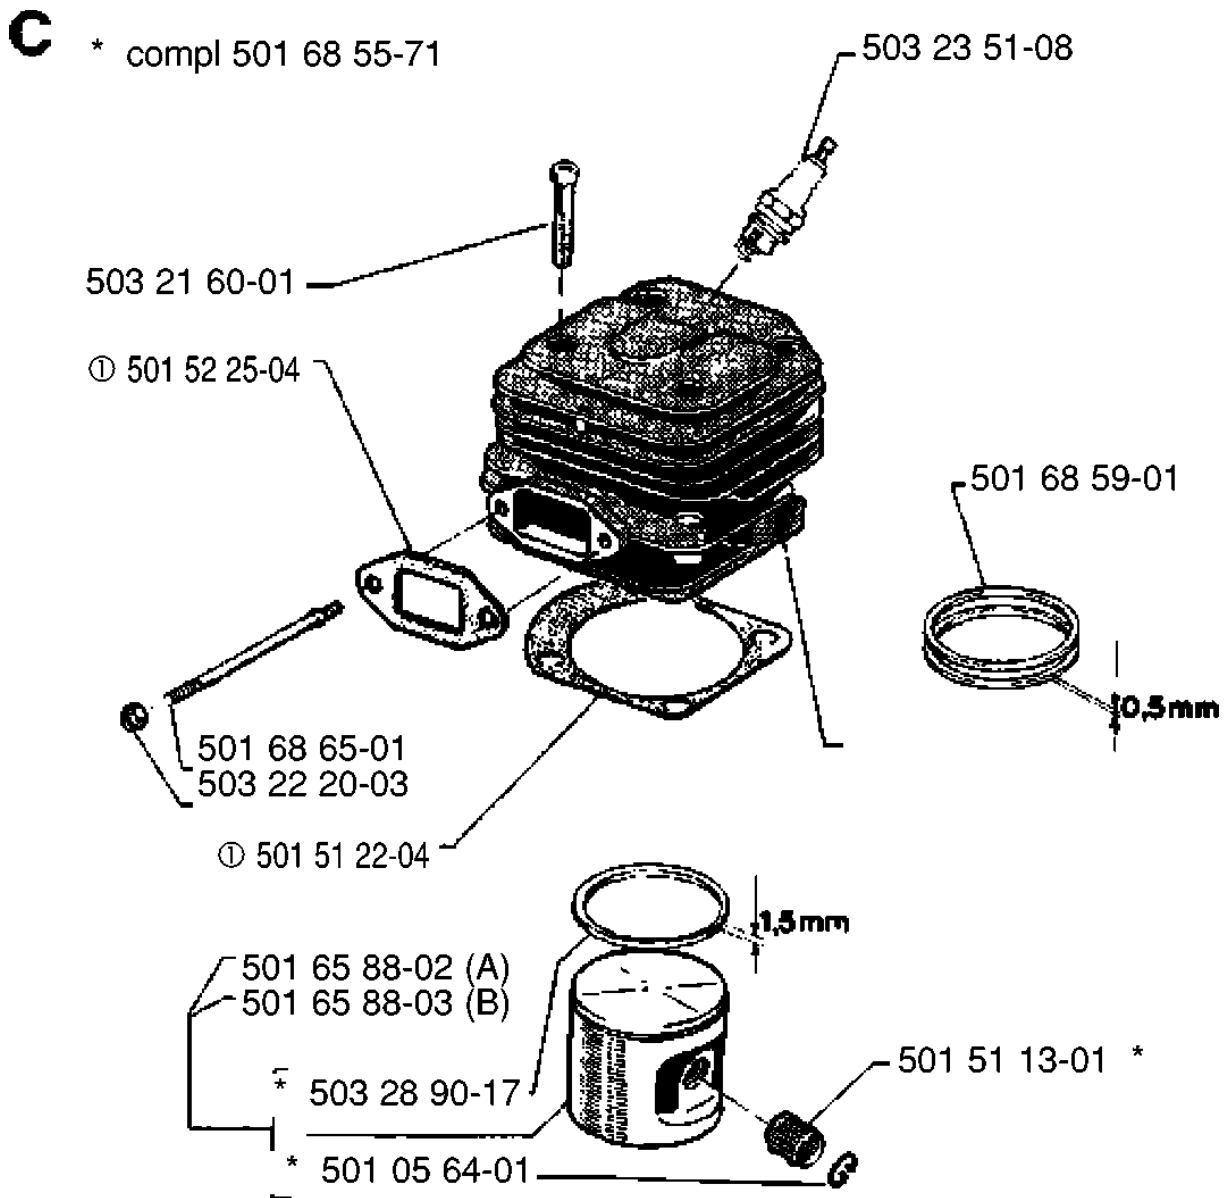

SPARE PARTS LIST

CHAIN SAWS

266

Ref	Part No	Description	Remark	QTY KIT
503 57 28-01	503 57 28-01	CLUTCH COVER ASSY		1
503 57 28-03	503 57 28-03	CLUTCH COVER ASSY	W/A	1
503 57 232-01	503 57 32-01	HAND GUARD ASSY		1
503 57 95-02	503 57 95-02	HAND GUARD ASSY	W/A	1
501 76 80-01	501 76 80-01	SHAFT		1
725 52 93-56	725 52 93-56	SCREW IHSCM		1
501 87 49-01	501 87 49-01	PIVOT PIN		1
501 76 81-01	501 76 81-01	SHAFT		1
503 49 34-01	503 49 34-01	POSITION SPRING		1
503 57 97-01	503 57 97-01	POSITION SPRING	W/A	1
501 87 47-01	501 87 47-01	SPRING		1
725 53 27-56	725 53 27-56	SCREW IHSCM		1
725 63 27-56	725 63 27-56			1
503 59 07-01	503 59 07-01	SPIKE		1
509 59 09-01	509 59 09-01			1
501 51 72-01	501 51 72-01	CHAIN GUIDE		1
503 57 31-01	503 57 31-01	CHIP GUARD		1
729 57 13-05	729 57 13-05	SCREW CRPANT		1
503 22 20-01	503 22 20-01	LOCK NUT		1
503 57 30-01	503 57 30-01	LID		1
501 91 58-04	501 91 58-04	DECAL		1
503 57 29-01	503 57 29-01	CLUTCH COVER		1
729 57 13-05	729 57 13-05	SCREW CRPANT	W/A	1
503 59 93-01	503 59 93-01	HEAT PROTECTOR	W/A	1
503 57 22-01	503 57 22-01	BRAKE BAND		1
721 42 52-50	721 42 52-50	SPRING PIN		1
735 31 08-20	735 31 08-20	E-CLIP		1
503 46 59-01	503 46 59-01	BRAKE SPRING		1
501 87 53-01	501 87 53-01	KNEE JOINT ASSY		1
729 57 13-05	729 57 13-05	SCREW CRPANT		1
720 12 33-00	720 12 33-00	PARALLEL PIN		1

Part No	Description	Remark	QTY KIT
501 61 52-01	PLUG		1
501 68 60-06	CYLINDER COVER ASSY		1
501 68 60-08	CYLINDER COVER ASSY	USA	1
503 17 69-02	DECAL		1
503 20 32-01	SCREW CCRPANMO		1
503 49 09-01	GASKET		1
504 80 40-00	COVER		1

CYLINDER PISTON

266

Part No	Description	Remark	QTY KIT
501 05 64-01	CIRCLIP		1
501 51 13-01	NEEDLE HOLDER		1
501 51 22-04	GASKET		1
501 52 25-04	GASKET		1
501 65 88-02	PISTON ASSY	A	1
501 65 88-03	PISTON ASSY	B	1
501 68 55-71	CYLINDER ASSY		1
501 68 59-01	PISTON RING		1
501 68 65-01	SCREW		1
503 21 60-01	SCREW		1
503 22 20-03	LOCK NUT		1
503 23 51-08	SPARK PLUG		1
503 28 90-17	PISTON RING		1