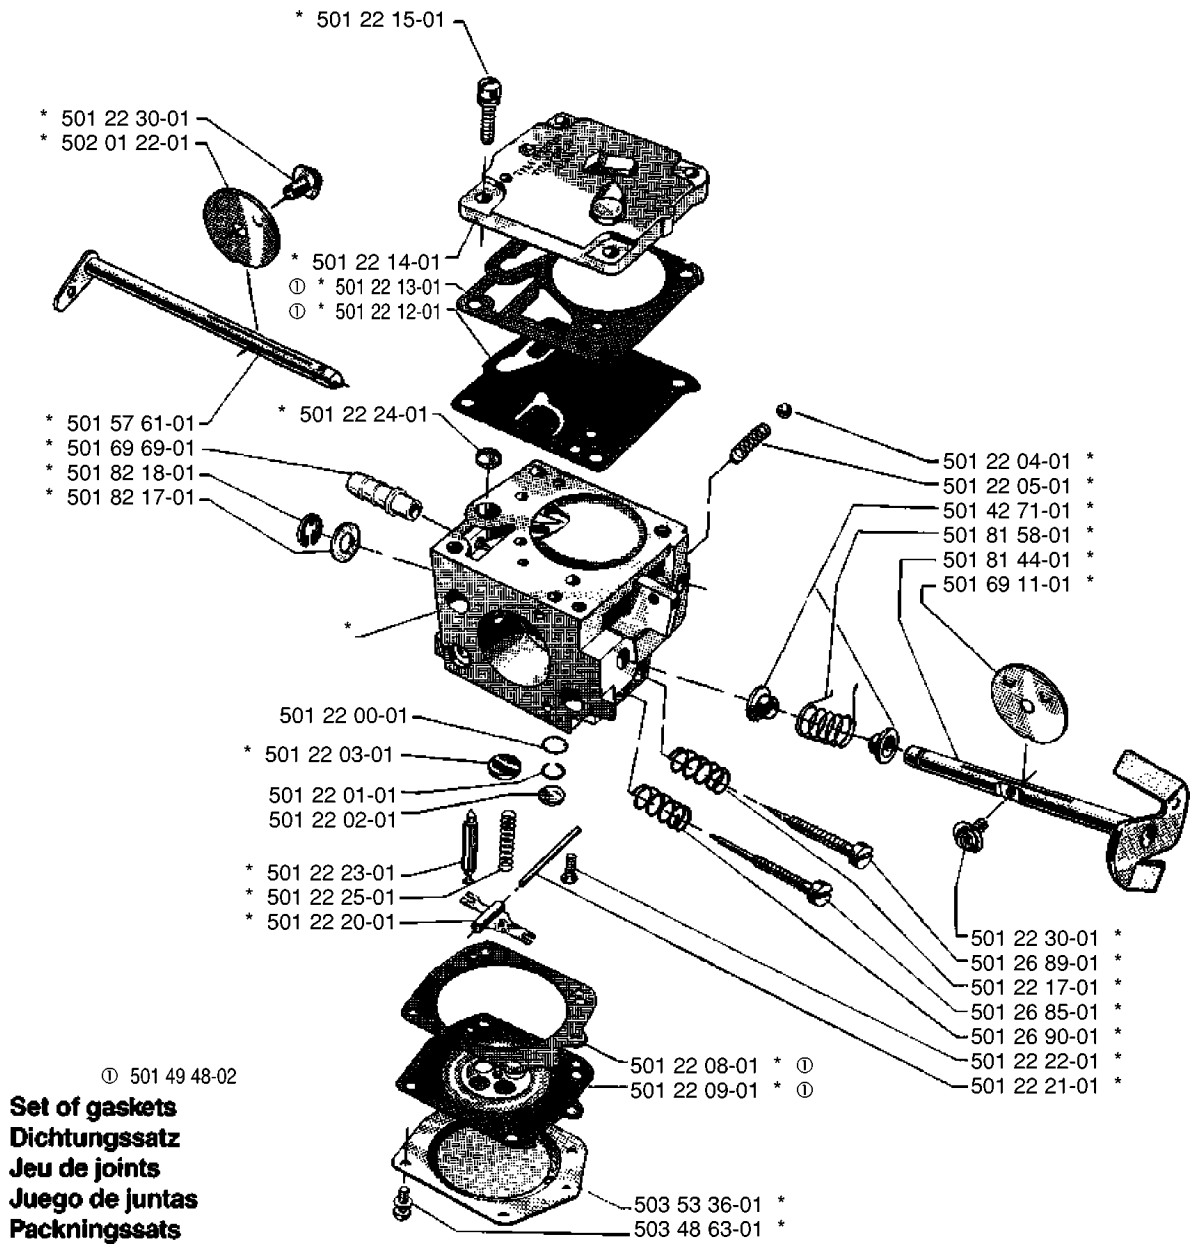

N * compl 501 77 79-01

Tillotson HS 224 A

① 501 49 48-02
Set of gaskets
Dichtungssatz
Jeu de joints
Juego de juntas
Packningssats