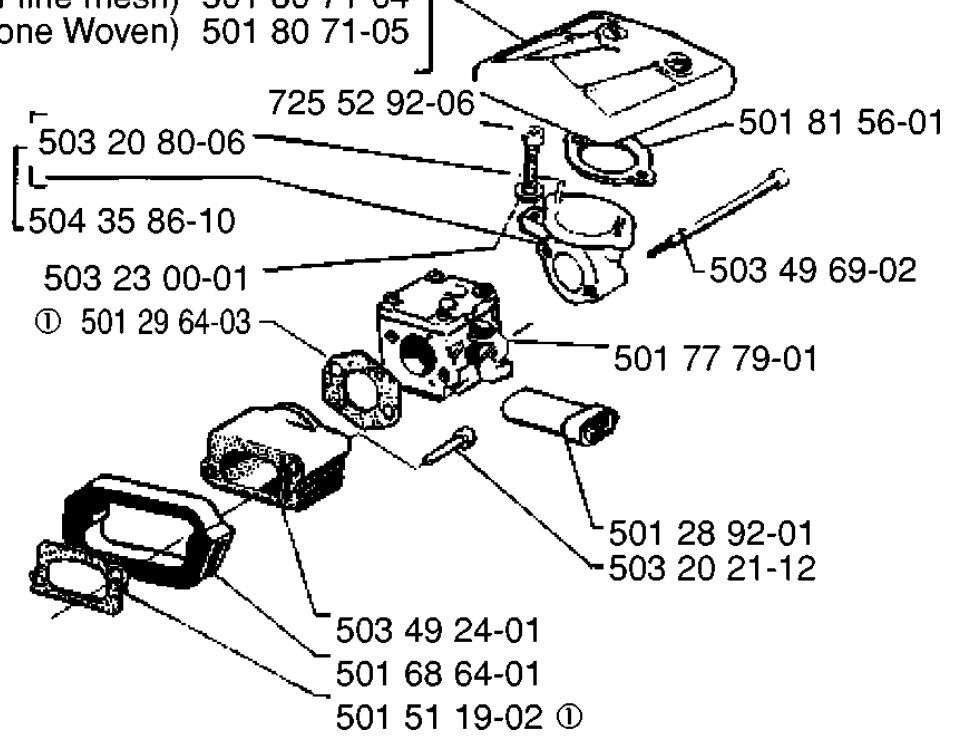

D

- (Nylon-medium mesh) 501 80 71-01
- (Nylon-fine mesh) 501 80 71-04
- (None Woven) 501 80 71-05