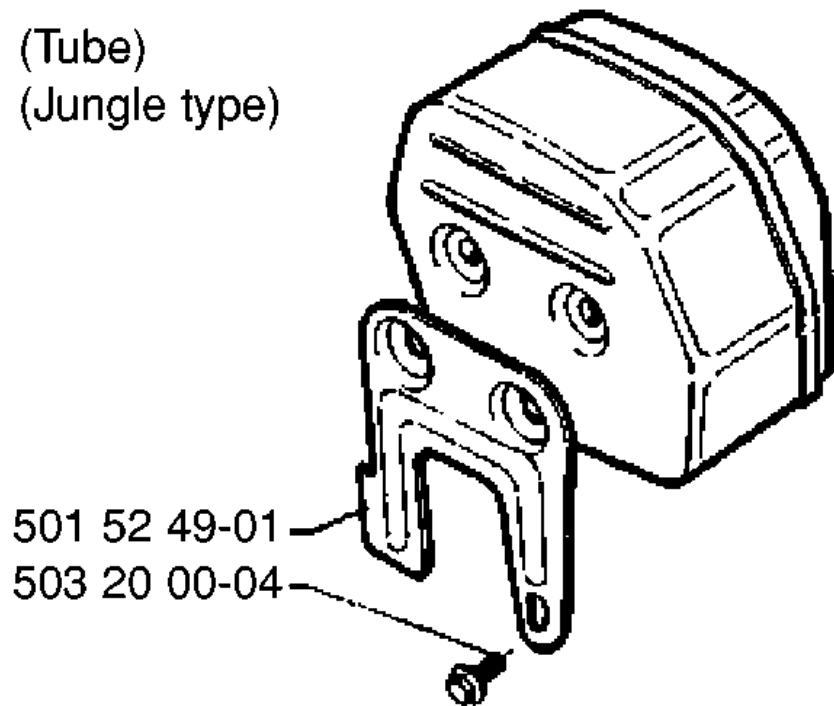

- 501 65 76-01 (Tube)
- 501 65 78-01 (Jungle type)