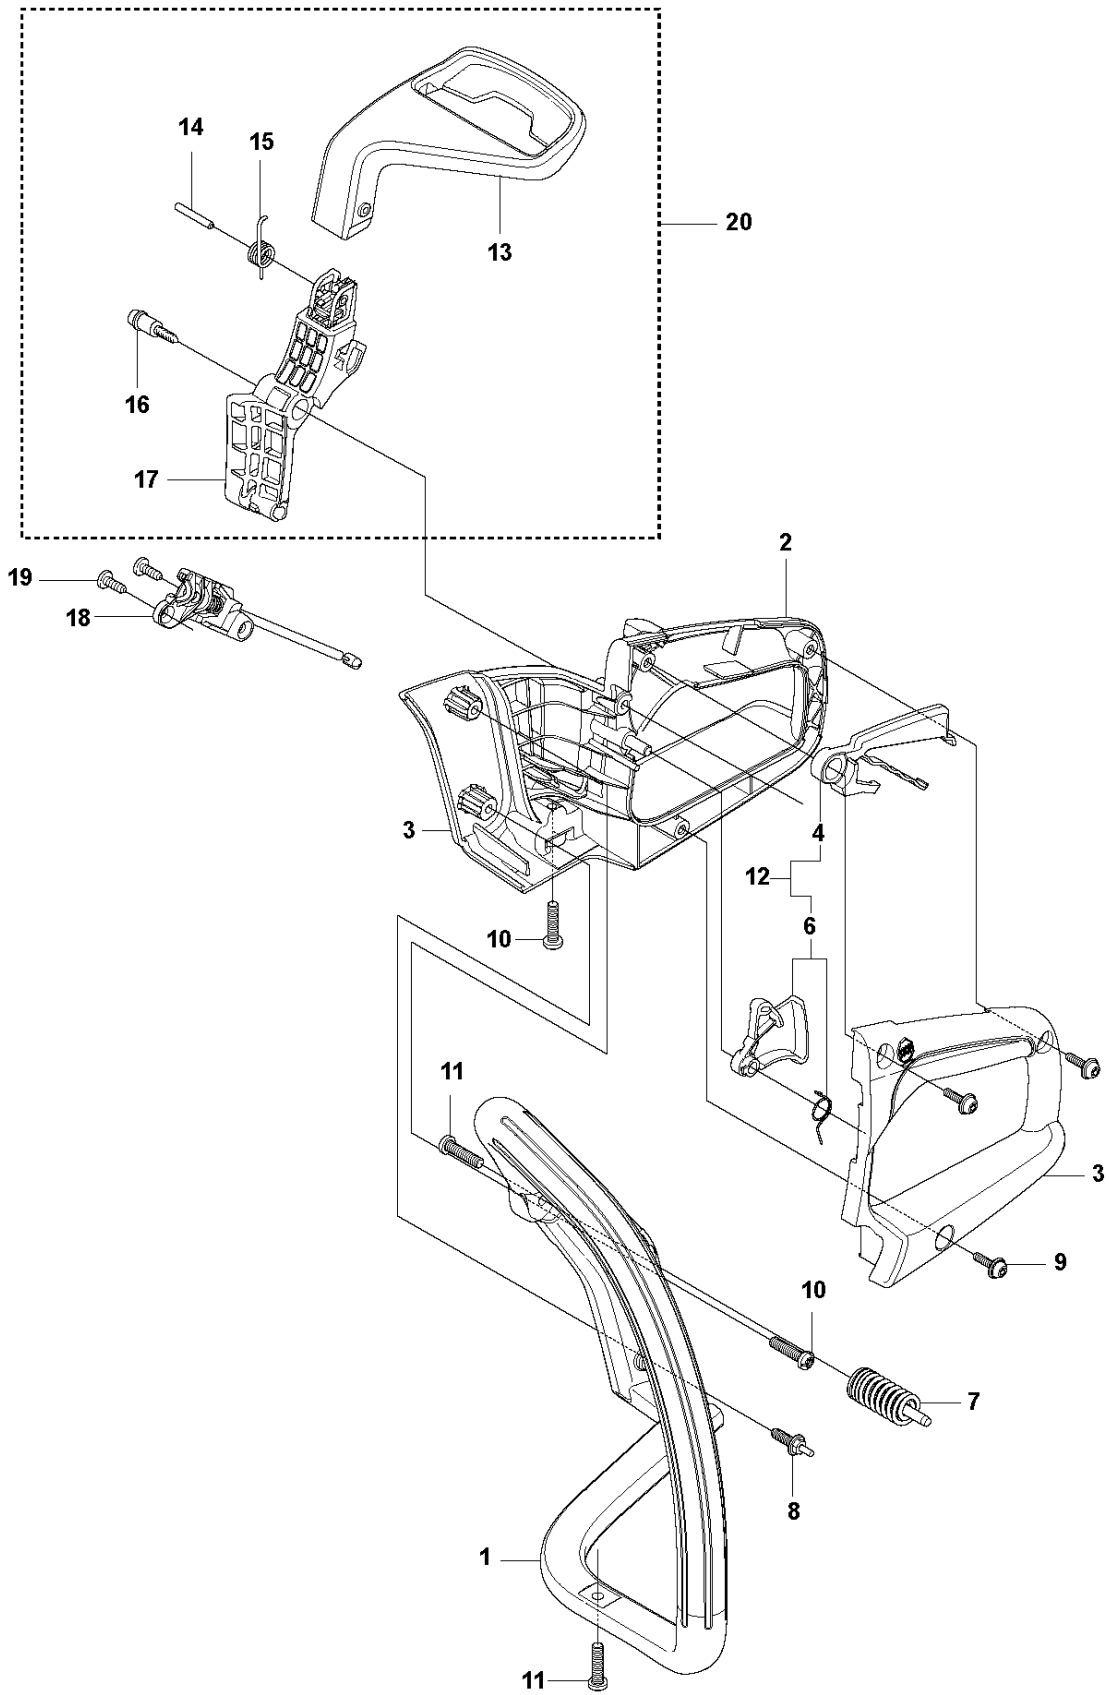

C 240e TrioBrake
HANDLE & CONTROLS

HANDLE & CONTROLS

240 E TRIOBRAKE, 20102300001-Current

Ref	Part No	Description	Remark	QTY	KIT
1	545 06 24-01	FRONT HANDLE		1	
2	545 21 54-01	REAR HANDLE		1	
3	545 06 23-02	REAR HANDLE COVER W/OVMLD 240E		1	
4	545 06 26-01	LOCKOUT- THROTTLE		1	12
6	545 12 15-01	ASSY TRIGGER & SPRING		1	12
7	545 03 39-01	ISOLATOR		1	
8	545 07 63-01	ISOLATION LIMITER SCREW		1	
9	530 01 64-33	SCREW		3	
10	530 01 63-49	SCREW		2	
11	530 01 64-32	SCREW		2	
12	545 08 10-13	KIT		1	
13	545 21 50-01	HAND GUARD		1	20
14	721 12 13-30	GROOVED PIN		1	20
15	545 21 57-01	SPRING		1	20
16	545 22 41-01	SCREW		1	20
17	545 21 49-01	PIVOTING ARM		1	20
18	545 21 51-01	CABLE ASSY		1	
19	545 22 71-01	SCREW		2	
20	545 12 12-01	HAND GUARD		1