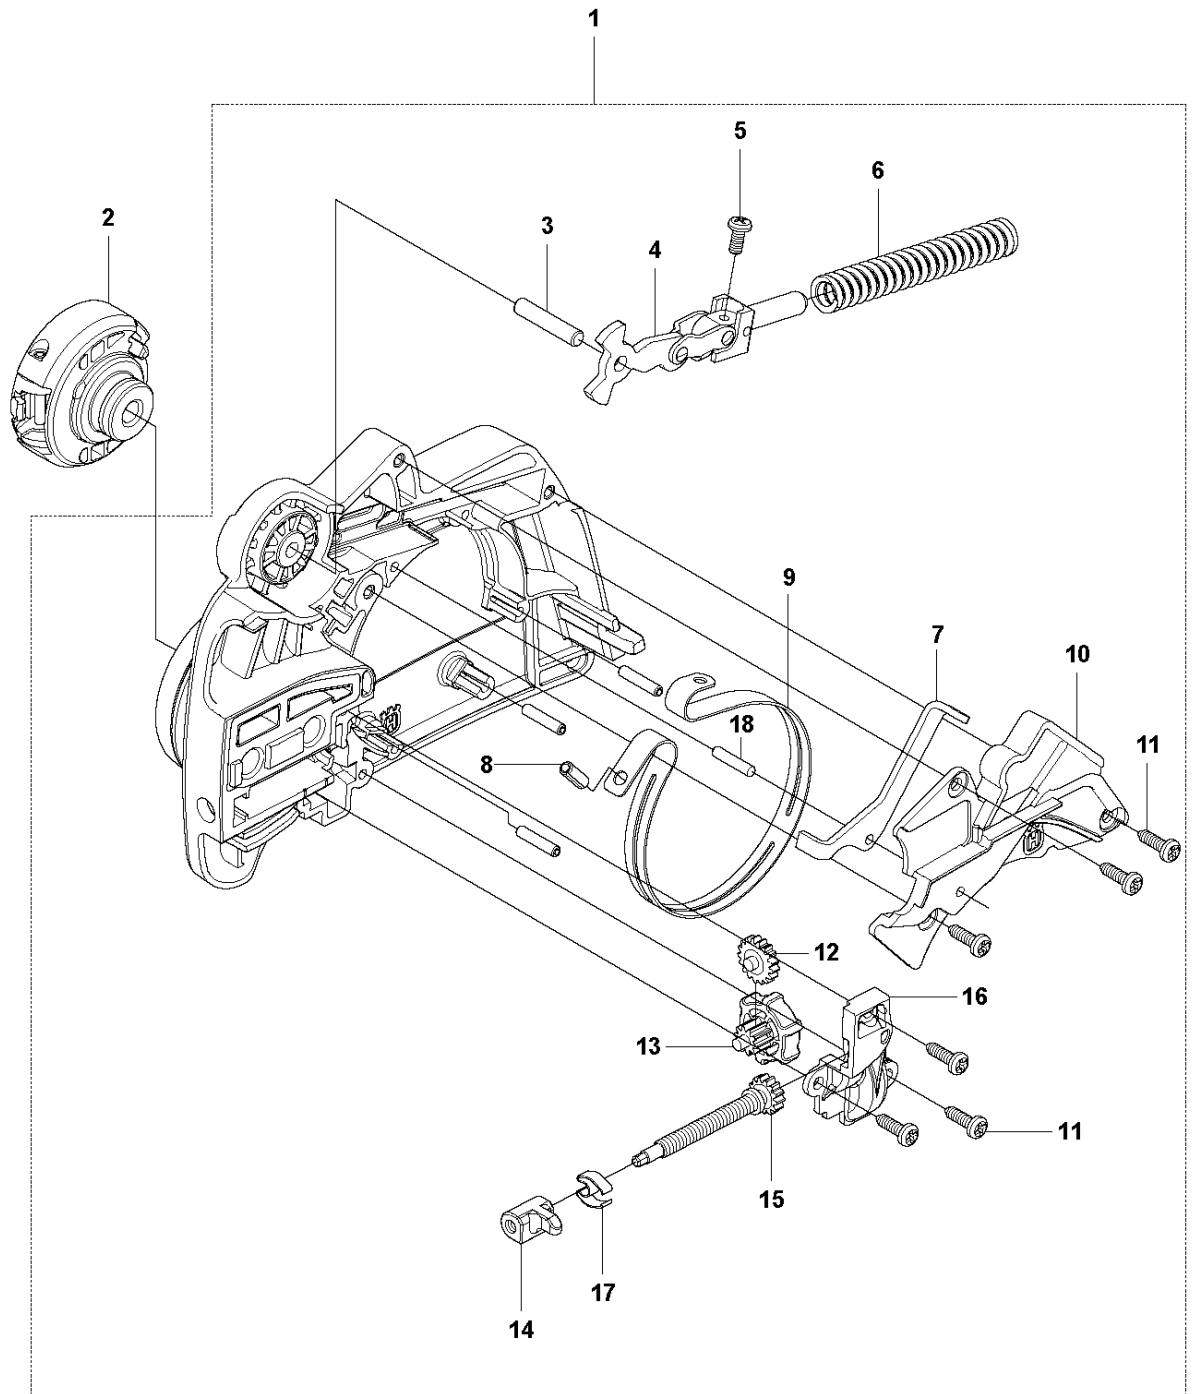

SPARE PARTS LIST

CHAIN SAWS

240 E TRIOBRAKE, 20102300001-Current

A 240e TrioBrake
CHAIN BRAKE

CHAIN BRAKE

240 E TRIOBRAKE, 20102300001-Current

Ref	Part No	Description	Remark	QTY	KIT
1	574 22 19-01	ASSEMBLY		1	
2	545 14 64-01	KNOB		1	
3	530 05 79-50	PIN. DOWEL		1	1
4	575 24 15-01	LINK		1	1
5	530 01 59-11	SCREW		1	1
6	530 01 64-15	SPRING COMPRESSION		1	1
7	545 21 55-01	LEVER		1	1
8	530 01 59-13	PEN		1	1
9	530 05 79-23	BRAKE BAND		1	1
10	545 21 56-01	COVER		1	1
11	545 22 71-01	SCREW		6	1
12	545 06 02-01	GEAR		1	1
13	525 88 42-01	WORM GEAR ASSY		1	1
14	574 20 17-01	PEN		1	1
15	545 06 59-01	ADJUSTER		1	1
16	545 05 92-01	COVER		1	1
17	545 14 93-01	CLIP		1	1
18	545 21 53-01	DOWEL PIN		1	1
19	545 11 86-01	DECAL		1	

B 240e TrioBrake
CHASSIS & HAND GUARD

FUEL TANK & HANDLE

240 E TRIOBRAKE, 20102300001-Current

Ref	Part No	Description	Remark	QTY	KIT
1	525 52 74-01	CHASSIS		1	
2	529 31 03-01	BOLT		2	11
3	545 03 35-01	HOSE		1	11
4	530 02 98-68	PLUG		1	11
5	530 02 61-19	CHECK VALVE		1	11
6	530 02 11-32	LINE-RETURN PURGE		1	11
7	530 02 38-77	NIPPLE		1	11
8	545 06 19-01	ISOLATOR		1	11
9	544 11 12-01	TANK CAP ASSY		2	11
10	530 01 59-06	SCREW		2	11
11	545 03 38-01	ISOLATOR		1	11
12	545 06 31-01	SPRING		1	11
13	530 09 56-46	FILTER		1	11
14	545 07 83-02	LINE		1	11