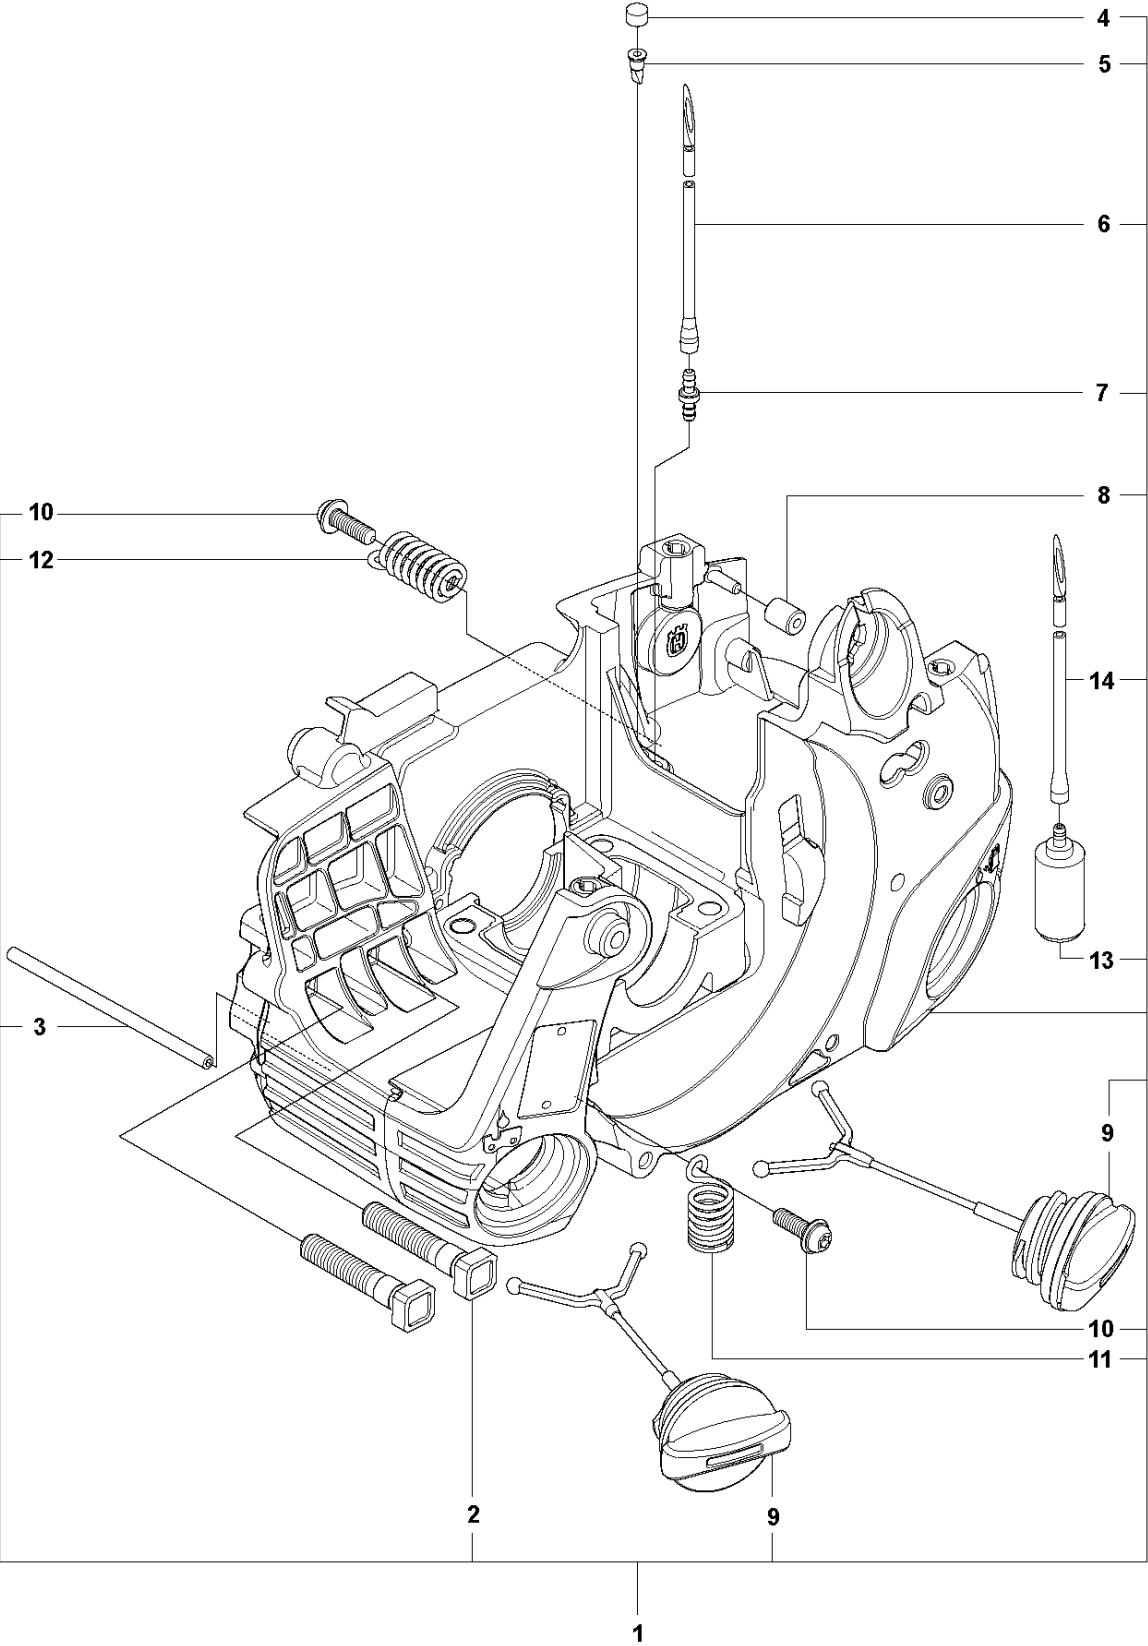

SPARE PARTS LIST

CHAIN SAWS

240 E TRIOBRAKE, 20102300001-Current

A 240e TrioBrake
CHAIN BRAKE

CHAIN BRAKE

240 E TRIOBRAKE, 20102300001-Current

Ref	Part No	Description	Remark	QTY	KIT
1	574 22 19-01	ASSEMBLY		1	
2	545 14 64-01	KNOB		1	
3	530 05 79-50	PIN. DOWEL		1	1
4	575 24 15-01	LINK		1	1
5	530 01 59-11	SCREW		1	1
6	530 01 64-15	SPRING COMPRESSION		1	1
7	545 21 55-01	LEVER		1	1
8	530 01 59-13	PEN		1	1
9	530 05 79-23	BRAKE BAND		1	1
10	545 21 56-01	COVER		1	1
11	545 22 71-01	SCREW		6	1
12	545 06 02-01	GEAR		1	1
13	525 88 42-01	WORM GEAR ASSY		1	1
14	574 20 17-01	PEN		1	1
15	545 06 59-01	ADJUSTER		1	1
16	545 05 92-01	COVER		1	1
17	545 14 93-01	CLIP		1	1
18	545 21 53-01	DOWEL PIN		1	1
19	545 11 86-01	DECAL		1	

B 240e TrioBrake
CHASSIS & HAND GUARD

FUEL TANK & HANDLE

240 E TRIOBRAKE, 20102300001-Current

Ref	Part No	Description	Remark	QTY	KIT
1	525 52 74-01	CHASSIS		1	
2	529 31 03-01	BOLT		2	11
3	545 03 35-01	HOSE		1	11
4	530 02 98-68	PLUG		1	11
5	530 02 61-19	CHECK VALVE		1	11
6	530 02 11-32	LINE-RETURN PURGE		1	11
7	530 02 38-77	NIPPLE		1	11
8	545 06 19-01	ISOLATOR		1	11
9	544 11 12-01	TANK CAP ASSY		2	11
10	530 01 59-06	SCREW		2	11
11	545 03 38-01	ISOLATOR		1	11
12	545 06 31-01	SPRING		1	11
13	530 09 56-46	FILTER		1	11
14	545 07 83-02	LINE		1	11