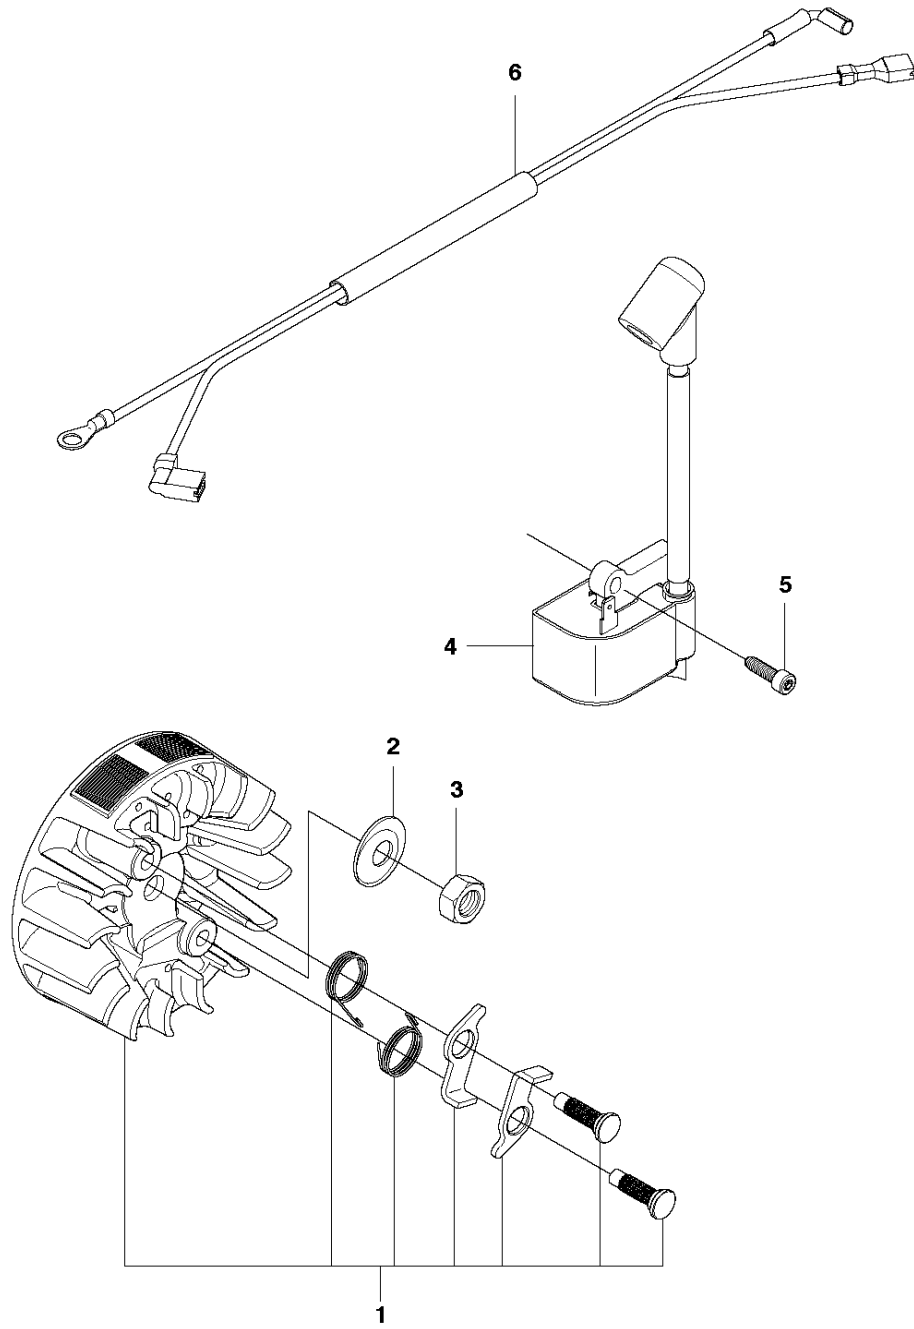

F 235, 235e, 236, 236e, 240, 240e
IGNITION SYSTEM

IGNITION SYSTEM

235 E, 20144000001-Current

Ref	Part No	Description	Remark	QTY KIT
1	575 63 55-02	FLYWHEEL		1
2	530 01 51-27	WASHER		1
3	530 01 61-34	NUT		1
4	575 80 35-01	MODULE		1
5	545 12 19-01	SCREW		2
6	545 07 99-01	ASSY- WIRE HARNESS		1