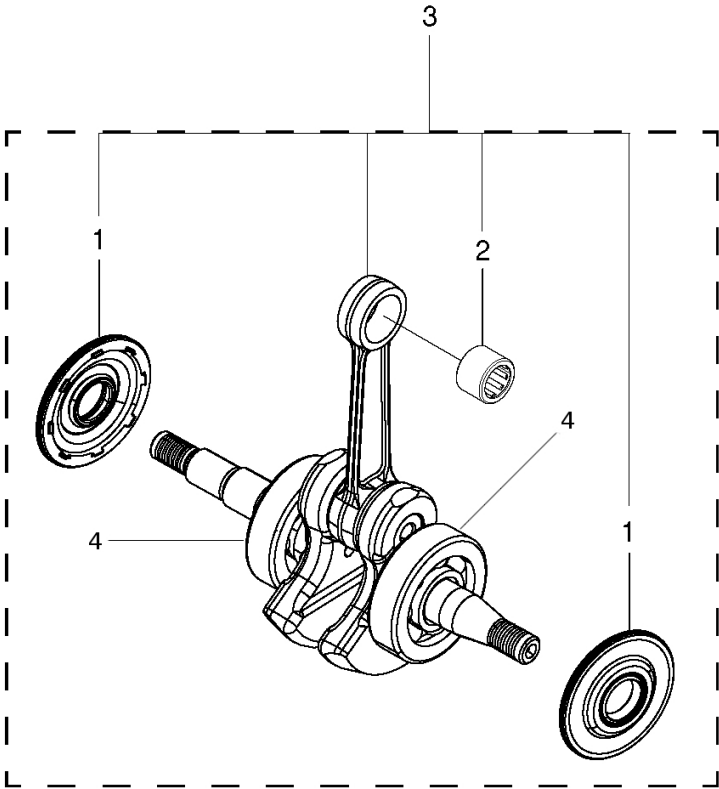

SPARE PARTS LIST

CHAIN SAWS

235 E, 20144000001-Current

A 235e, 236e, 240e
CHAIN BRAKE ASSY

CHAIN BRAKE

235 E, 2014400001-Current

Ref	Part No	Description	Remark	QTY	KIT
2	579 07 06-01	KNOB		1	
3	530 05 79-50	PIN. DOWEL		1	20
4	530 05 79-40	ASSY. FRONT LINK		1	20
5	574 78 03-01	SCREW		1	20
6	530 01 64-15	SPRING COMPRESSION		1	20
8	530 01 59-13	PEN		1	20
9	530 05 79-23	BRAKE BAND		1	20
10	525 74 30-01	COVER		1	20
11	545 22 71-01	SCREW		3	20
12	545 06 02-01	GEAR		1	20
13	525 88 42-01	WORM GEAR ASSY		1	20
14	574 20 17-01	PEN		1	20
15	545 06 59-01	ADJUSTER		1	20
16	545 05 92-01	COVER		1	20
17	545 22 71-01	SCREW		3	20
18	525 35 43-01	BEARING SLEEVE		1	20
19	545 11 86-01	DECAL		1	
20	525 61 14-01	CHAIN BRAKE		1	

C 235, 235e, 236, 236e, 240, 240e
CLUTCH AND OIL PUMP

CLUTCH & OIL PUMP

235 E, 20144000001-Current

Ref	Part No	Description	Remark	QTY KIT
1	530 01 49-49	CLUTCH		1
2	530 01 56-11	WASHER		1
3	530 04 70-61	CLUTCH DRUM ASSY	3/8 6-Tooth	1
3	530 04 81-32	CLUTCH DRUM	.325 7-tooth	1
4	579 62 15-01	WASHER		1
5	525 31 84-01	DUST SEAL		1
6	530 03 78-20	WORM GEAR		1
7	581 06 39-01	OIL PUMP ASSY		1
8	530 01 60-64	SCREW		2
9	545 22 75-01	BLOCK		1
10	530 04 94-77	ELBOW		1
11	545 06 94-01	SEAL		1
12	530 05 65-33	SCREEN		1

P 235, 235e, 236, 236e, 240, 240e
ACCESSORIES

ACCESSORIES

235 E, 20144000001-Current

Ref	Part No	Description	Remark	QTY KIT
1	587 46 54-01	WRENCH		1

Q 235, 235e, 236, 236e, 240, 240e
SERVICE UPDATE

**Old hand guard up to
serial no. 20093899999**

Ref	Part No	Description	Remark	QTY KIT
1	545 06 67-01	HANDGUARD		1

K2 235, 235e, 236, 236e, 240, 240e
CRANKSHAFT

CRANKSHAFT

235 E, 20144000001-Current

Ref	Part No	Description	Remark	QTY	KIT
1	581 60 80-01	SEAL		2	3
2	574 44 94-01	ASSEMBLY		1	3
3	577 83 08-02	KIT	CRANKSHAFT W / HARDMOUNT BEARINGS	1	
4	585 62 14-01	BEARING		1	3