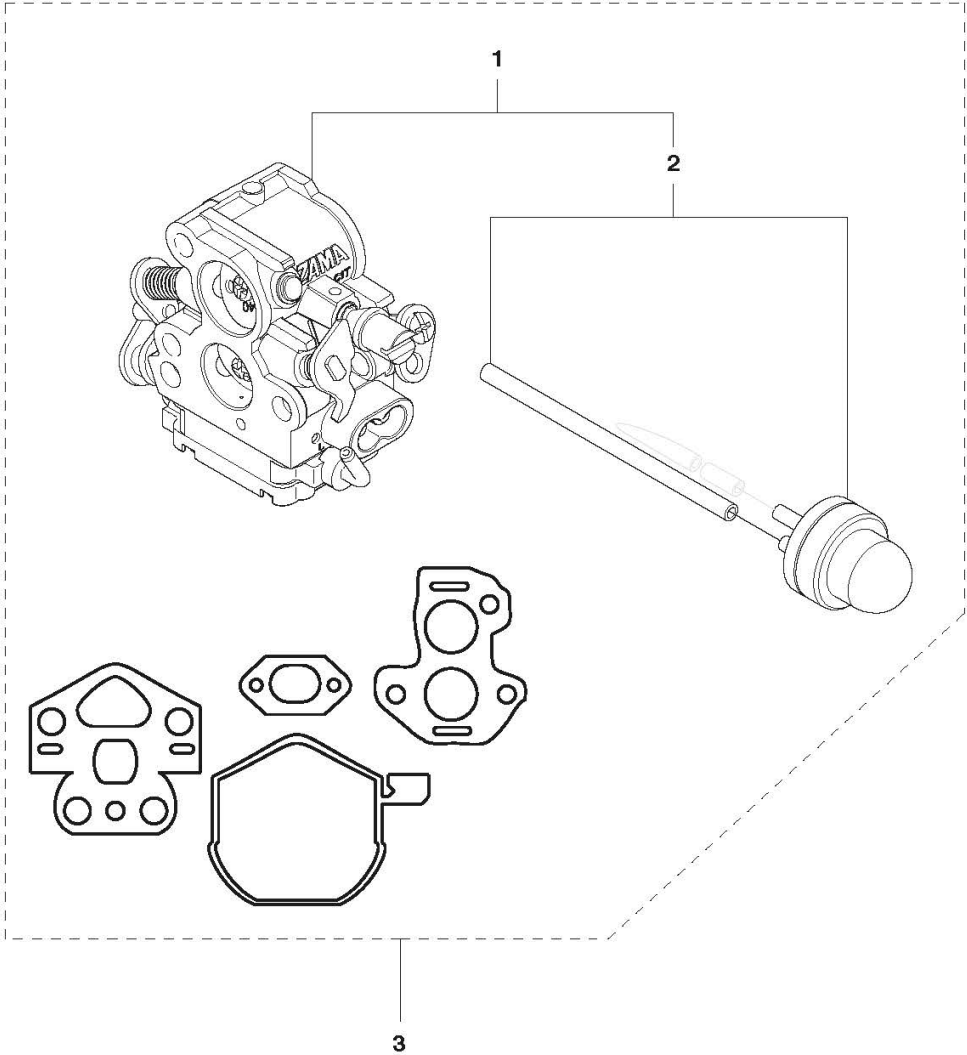

N 235, 235e, 236, 236e, 240, 240e
CARBURETOR DETAILS

CARBURETOR DETAILS

235 E, 20144000001-Current

Ref	Part No	Description	Remark	QTY	KIT
1	586 93 62-02	CARBURETTOR		1	3
2	545 00 80-30	PURGE AND LINE ASSEMBLY		1	1,3
3	587 60 97-01	KIT		1