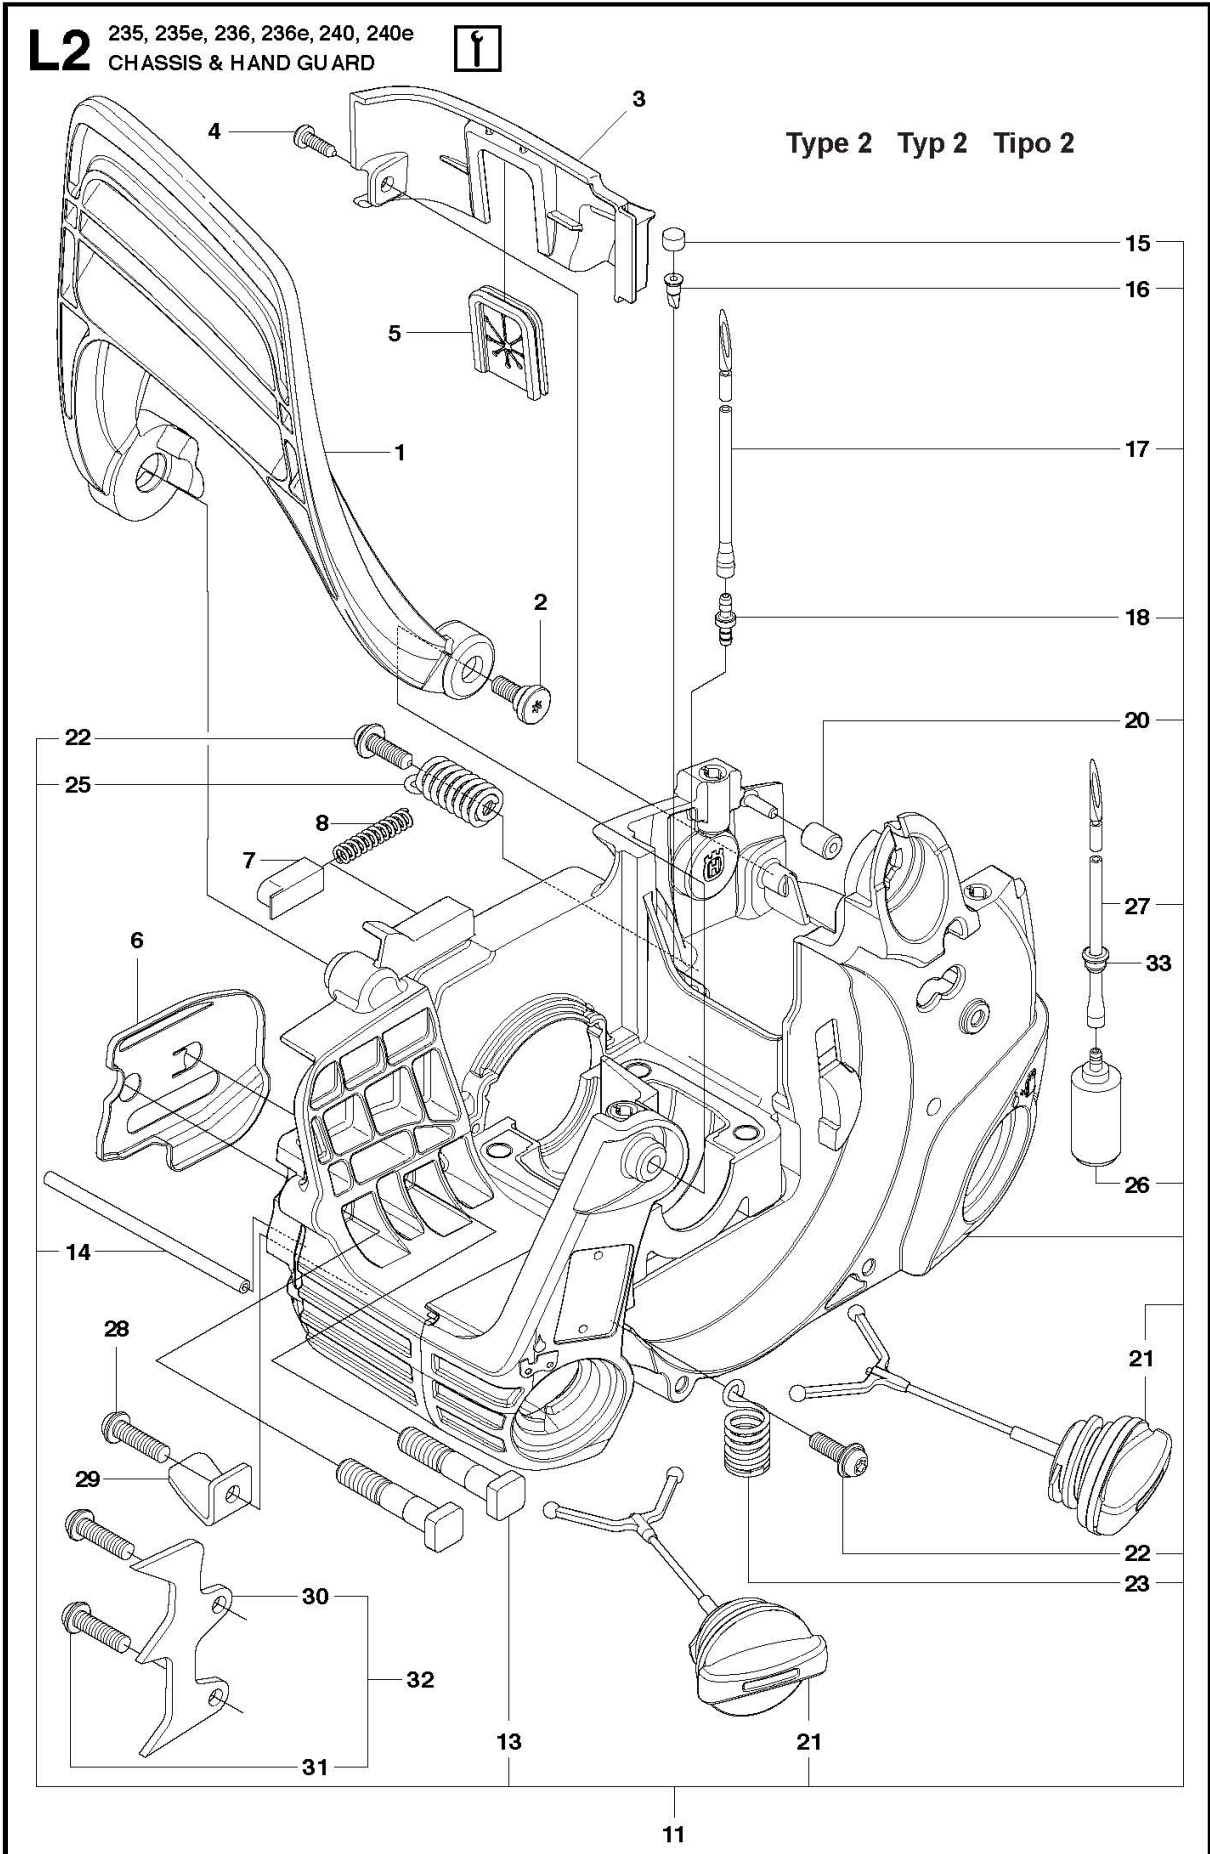

FUEL TANK & HANDLE

235 E, 2014400001-Current

Ref	Part No	Description	Remark	QTY	KIT
1	577 61 19-01	HAND GUARD		1	
2	545 12 73-01	BOSS		1	
3	545 06 12-01	REAR WHEEL		1	
4	545 22 71-01	SCREW		1	
5	545 07 54-01	GROMMET		1	
6	545 07 14-01	BAR		1	
7	545 07 13-01	CAP. SPRING HANDGUARD		1	
8	545 07 12-01	SPRING. HANDGUARD POSITION		1	
11	587 02 68-01	CHASSIS		1	
13	529 31 03-01	BOLT		2	11
14	545 03 35-01	HOSE		1	
15	530 02 98-68	PLUG		1	
16	530 02 61-19	CHECK VALVE		1	
17	530 02 10-25	HOSE		1	
18	530 02 38-77	NIPPLE		1	
20	545 06 19-01	ISOLATOR		1	
21	544 11 12-01	TANK CAP ASSY		2	11
22	530 01 59-06	SCREW		2	11
23	545 03 38-01	ISOLATOR		1	
25	545 06 31-01	SPRING		1	
26	577 16 72-01	FUEL FILTER		1	
27	580 63 23-17	LINE		1	
28	530 01 58-14	SCREW		1	
29	530 02 98-50	CHAIN CATCHER		1	
30	530 03 89-90	FELLING DOG		1	32
31	530 01 64-39	SCREW		2	32
32	530 01 43-81	FELLING DOG		1	
33	503 73 58-01	BUSHING		1