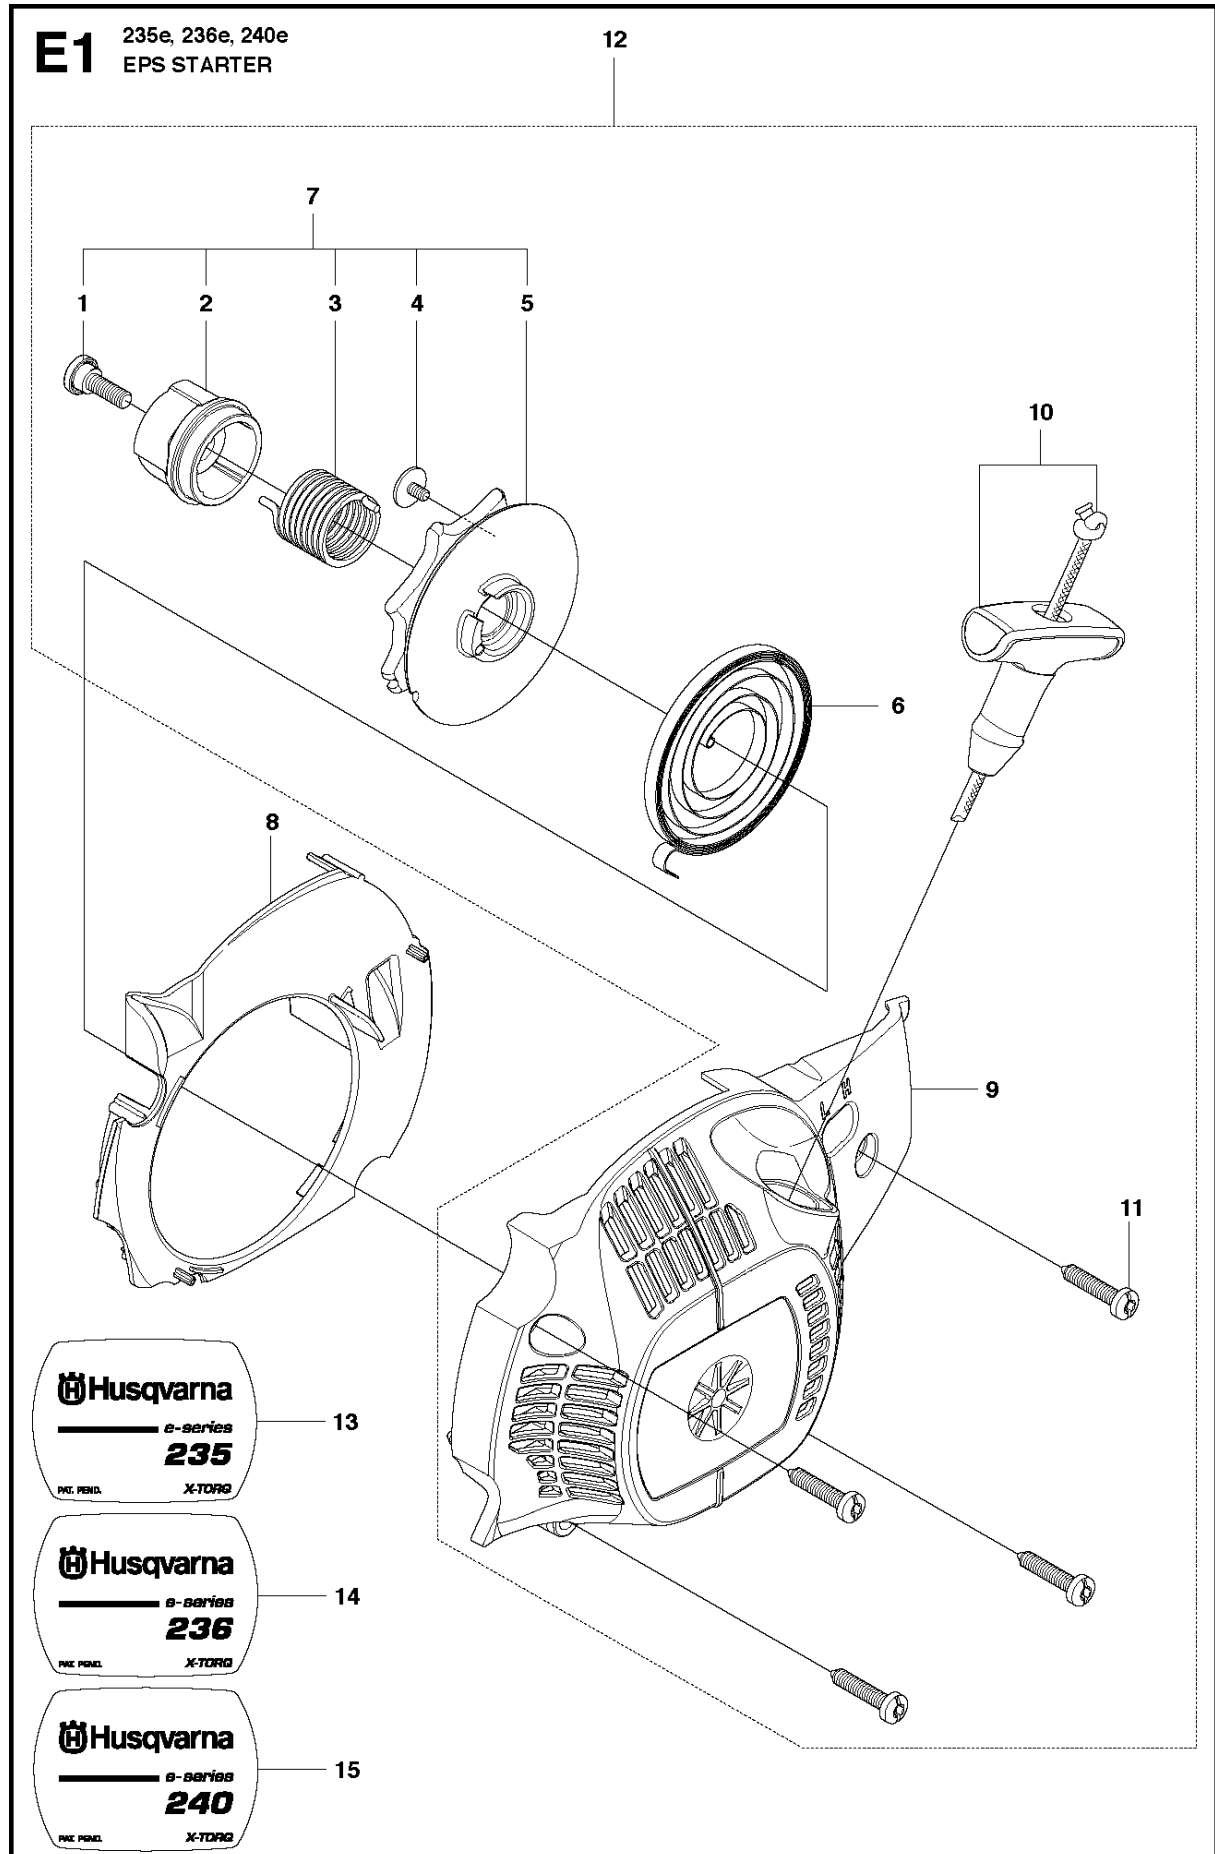

SPARE PARTS LIST

CHAIN SAWS

235 E, 20144000001-Current

A 235e, 236e, 240e
CHAIN BRAKE ASSY

CHAIN BRAKE

235 E, 2014400001-Current

Ref	Part No	Description	Remark	QTY	KIT
2	579 07 06-01	KNOB		1	
3	530 05 79-50	PIN. DOWEL		1	20
4	530 05 79-40	ASSY. FRONT LINK		1	20
5	574 78 03-01	SCREW		1	20
6	530 01 64-15	SPRING COMPRESSION		1	20
8	530 01 59-13	PEN		1	20
9	530 05 79-23	BRAKE BAND		1	20
10	525 74 30-01	COVER		1	20
11	545 22 71-01	SCREW		3	20
12	545 06 02-01	GEAR		1	20
13	525 88 42-01	WORM GEAR ASSY		1	20
14	574 20 17-01	PEN		1	20
15	545 06 59-01	ADJUSTER		1	20
16	545 05 92-01	COVER		1	20
17	545 22 71-01	SCREW		3	20
18	525 35 43-01	BEARING SLEEVE		1	20
19	545 11 86-01	DECAL		1	
20	525 61 14-01	CHAIN BRAKE		1	

C 235, 235e, 236, 236e, 240, 240e
CLUTCH AND OIL PUMP

CLUTCH & OIL PUMP

235 E, 20144000001-Current

Ref	Part No	Description	Remark	QTY KIT
1	530 01 49-49	CLUTCH		1
2	530 01 56-11	WASHER		1
3	530 04 70-61	CLUTCH DRUM ASSY	3/8 6-Tooth	1
3	530 04 81-32	CLUTCH DRUM	.325 7-tooth	1
4	579 62 15-01	WASHER		1
5	525 31 84-01	DUST SEAL		1
6	530 03 78-20	WORM GEAR		1
7	581 06 39-01	OIL PUMP ASSY		1
8	530 01 60-64	SCREW		2
9	545 22 75-01	BLOCK		1
10	530 04 94-77	ELBOW		1
11	545 06 94-01	SEAL		1
12	530 05 65-33	SCREEN		1

D 235, 235e, 236, 236e, 240, 240e
COVER

Ref	Part No	Description	Remark	QTY	KIT
1	576 54 32-01	KIT		1	
2	574 32 06-01	SCREW	SCREWS STRIPPED SEE SB1200019	3	1
3	545 11 65-02	DECAL		1	1
4	545 16 59-57	SIGN		1	1
SB1200019	579 17 34-01	KIT	SEE SB1200019	1	

STARTER

235 E, 20144000001-Current

Ref	Part No	Description	Remark	QTY	KIT
1	530 02 11-79	SCREW		1	7,12
2	530 05 96-77	SLEEVE		1	7,12
3	530 02 11-80	SPRING		1	7,12
4	530 01 60-80	SCREW		1	7,12
5	580 97 36-01	STARTER PULLEY		1	7,12
6	530 04 20-95	SPRING		1	12
7	530 07 19-66	STARTER PULLEY		1	12
8	545 06 38-01	BAFFLE		1	
9	545 06 37-01	FAN HOUSING		1	12
10	545 01 00-10	HANDLE		1	12
11	530 01 64-32	SCREW		4	12
12	545 00 80-24	KIT		1	
13	545 11 85-02	DECAL		1	
14	575 73 03-01	DECAL		1	
15	545 11 85-01	DECAL		1	