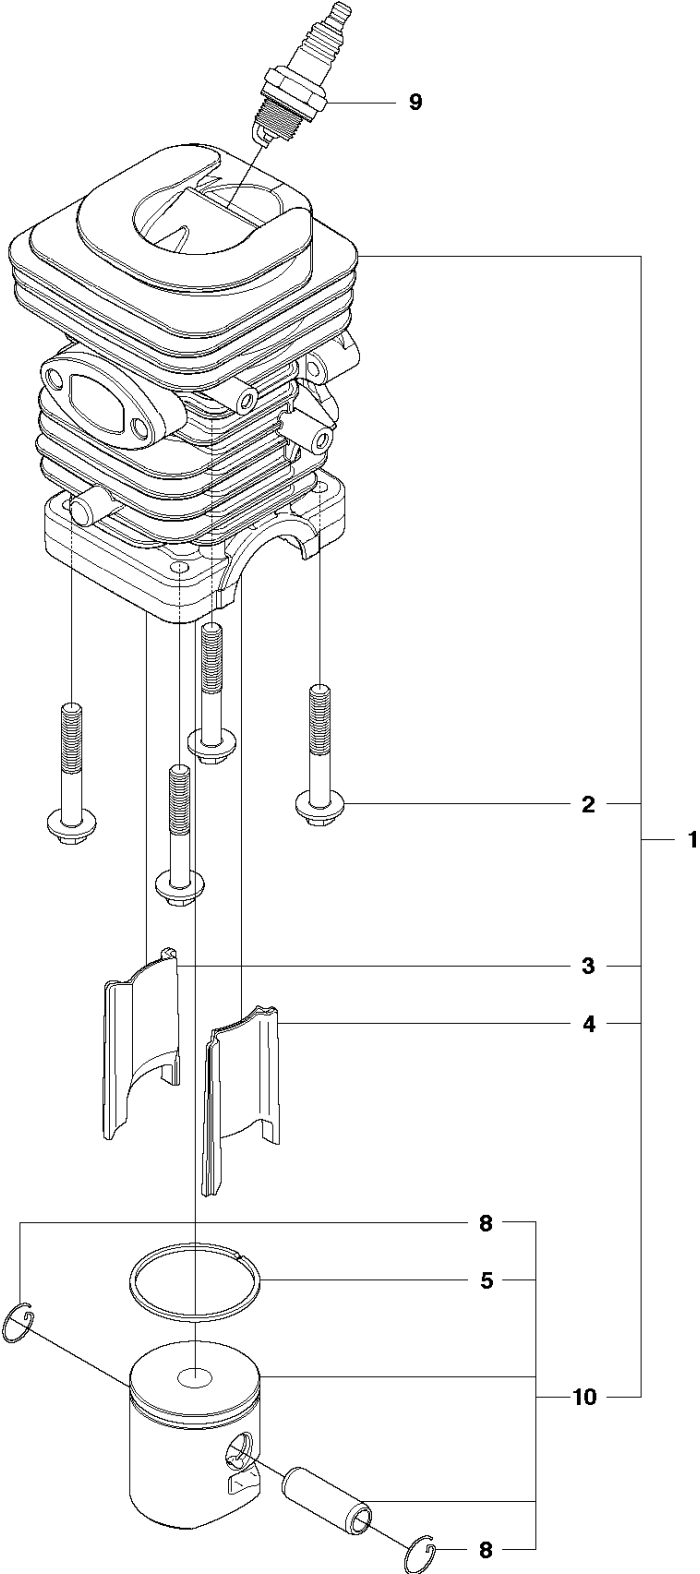

J1 235, 235e
CYLINDER PISTON 34cc

CYLINDER PISTON

235 E, 20144000001-Current

Ref	Part No	Description	Remark	QTY	KIT
1	545 05 04-18	KIT		1	
2	545 08 15-01	BOLT		4	
3	545 10 15-01	TRANSFER INSERT LEFT 34C		1	
4	545 10 14-01	TRANSFER INSERT RIGHT 34CC		1	
5	545 10 17-01	PISTON RING		1	10
8	530 01 56-97	LOCKING RING		2	10
9	503 23 51-08	SPARK PLUG		1	
10	545 08 18-93	KIT		1