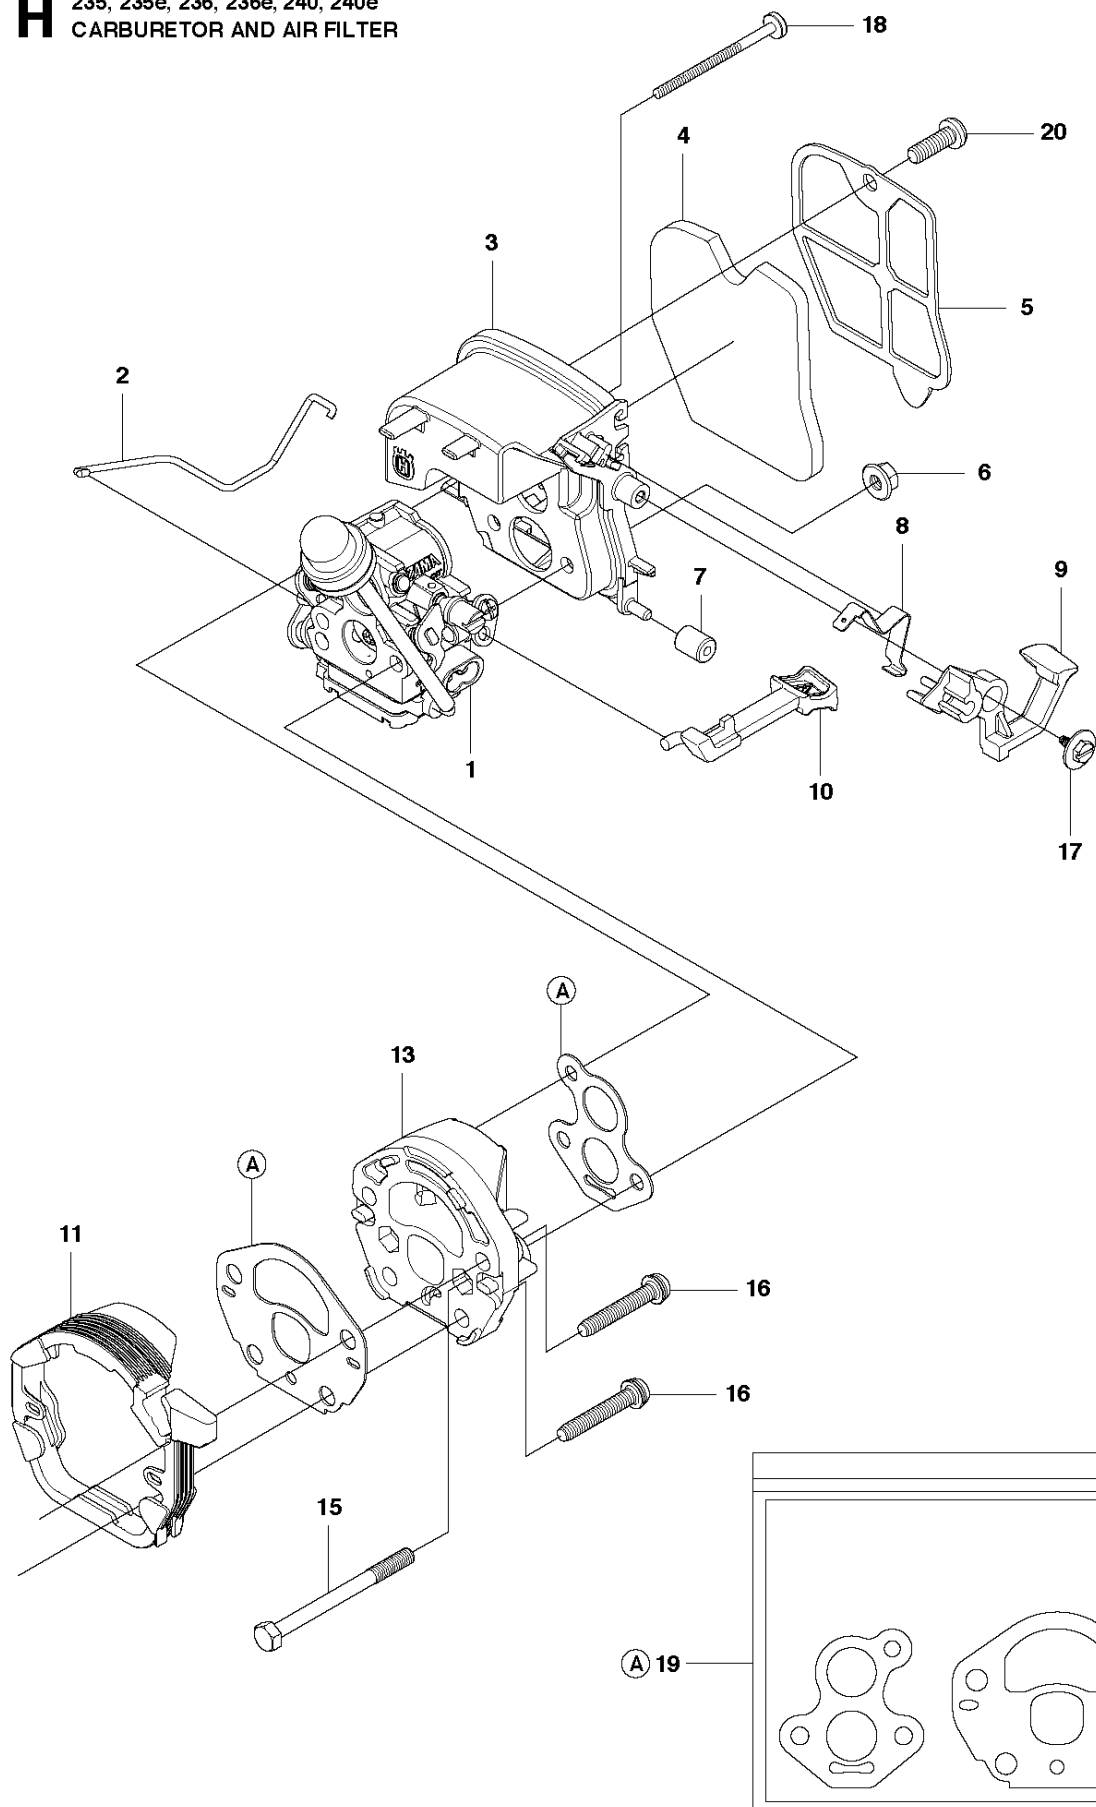

H 235, 235e, 236, 236e, 240, 240e
CARBURETOR AND AIR FILTER

CARBURETOR & AIR FILTER

235 E, 2014400001-Current

Ref	Part No	Description	Remark	QTY KIT
1	586 93 62-02	CARBURETTOR		1
2	545 06 28-01	THROTTLE WIRE		1
3	545 06 21-01	FILTER HOUSING		1
4	545 06 18-01	AIR FILTER		1
5	545 15 18-01	FILTER		1
6	530 01 61-01	NUT		2
7	545 06 19-01	ISOLATOR		1
8	545 06 34-01	SWITCH. SPRING		1
9	545 06 17-01	SWITCH LEVER		1
10	545 06 16-01	CHOKE KNOB		1
11	545 06 15-01	CARB ADAPTOR SEAL		1
13	545 16 98-01	ADAPTER		1
15	545 03 37-01	STUD-CARBURETOR		2
16	545 15 83-01	CARB ADAPTOR SCREW		4
17	530 01 60-80	SCREW		1
18	545 07 49-01	TOP STUD-CARBURETOR		1
19	545 08 18-92	GASKET KIT		1
20	530 01 63-49	SCREW		1