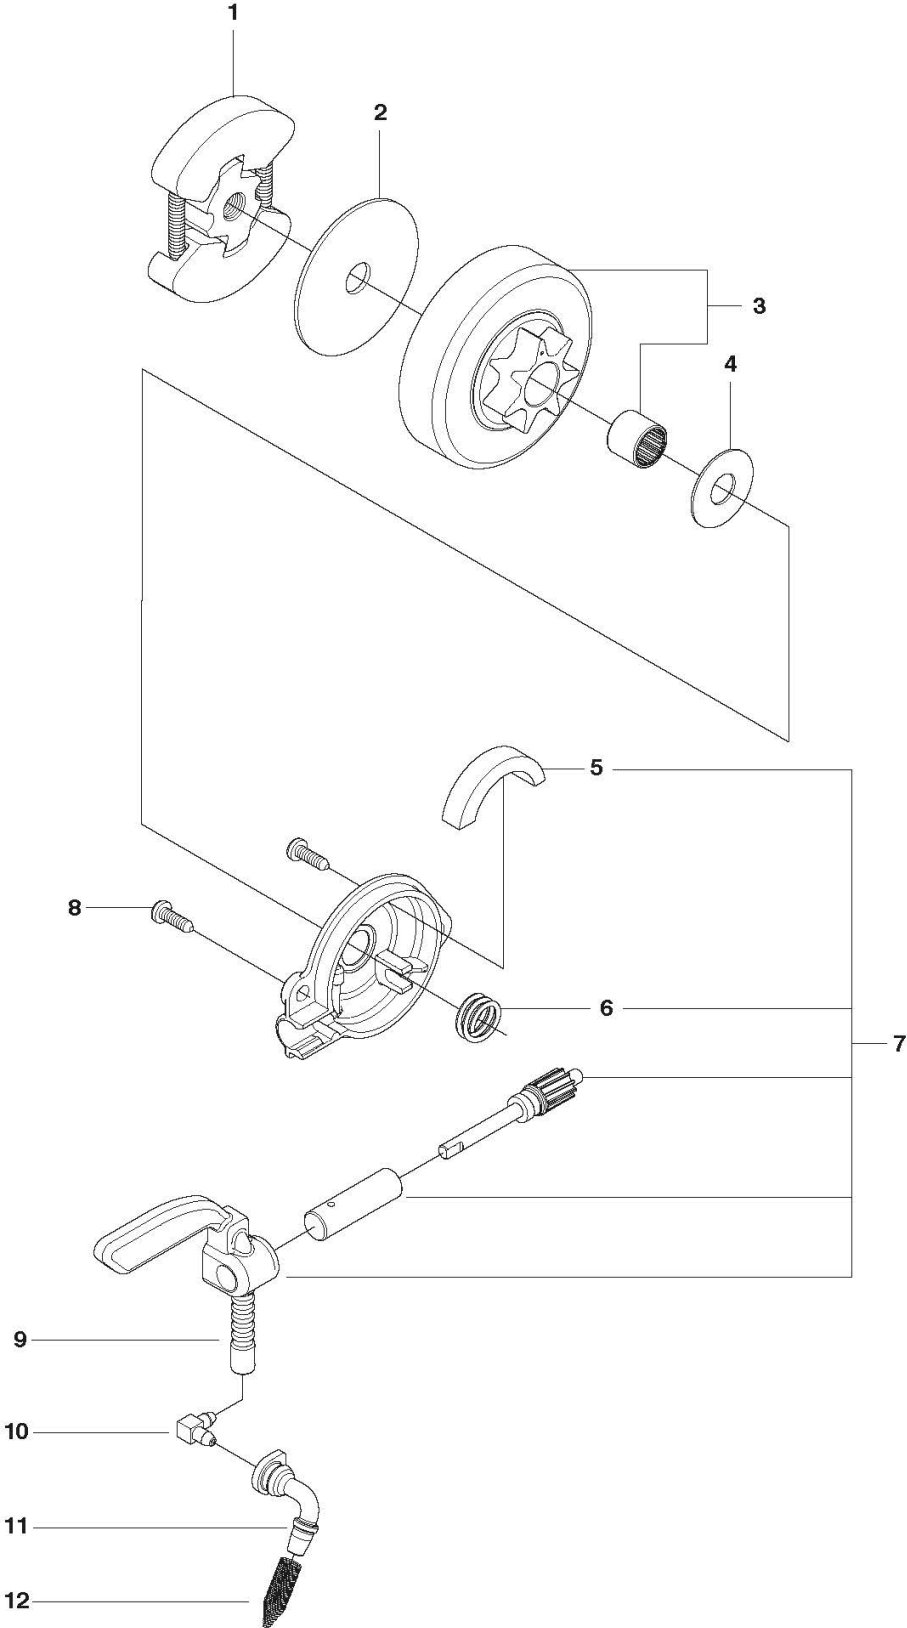

SPARE PARTS LIST

CHAIN SAWS

235 E, 20144000001-Current

A 235e, 236e, 240e
CHAIN BRAKE ASSY

CHAIN BRAKE

235 E, 2014400001-Current

Ref	Part No	Description	Remark	QTY	KIT
2	579 07 06-01	KNOB		1	
3	530 05 79-50	PIN. DOWEL		1	20
4	530 05 79-40	ASSY. FRONT LINK		1	20
5	574 78 03-01	SCREW		1	20
6	530 01 64-15	SPRING COMPRESSION		1	20
8	530 01 59-13	PEN		1	20
9	530 05 79-23	BRAKE BAND		1	20
10	525 74 30-01	COVER		1	20
11	545 22 71-01	SCREW		3	20
12	545 06 02-01	GEAR		1	20
13	525 88 42-01	WORM GEAR ASSY		1	20
14	574 20 17-01	PEN		1	20
15	545 06 59-01	ADJUSTER		1	20
16	545 05 92-01	COVER		1	20
17	545 22 71-01	SCREW		3	20
18	525 35 43-01	BEARING SLEEVE		1	20
19	545 11 86-01	DECAL		1	
20	525 61 14-01	CHAIN BRAKE		1	

C 235, 235e, 236, 236e, 240, 240e
CLUTCH AND OIL PUMP

CLUTCH & OIL PUMP

235 E, 20144000001-Current

Ref	Part No	Description	Remark	QTY KIT
1	530 01 49-49	CLUTCH		1
2	530 01 56-11	WASHER		1
3	530 04 70-61	CLUTCH DRUM ASSY	3/8 6-Tooth	1
3	530 04 81-32	CLUTCH DRUM	.325 7-tooth	1
4	579 62 15-01	WASHER		1
5	525 31 84-01	DUST SEAL		1
6	530 03 78-20	WORM GEAR		1
7	581 06 39-01	OIL PUMP ASSY		1
8	530 01 60-64	SCREW		2
9	545 22 75-01	BLOCK		1
10	530 04 94-77	ELBOW		1
11	545 06 94-01	SEAL		1
12	530 05 65-33	SCREEN		1

D 235, 235e, 236, 236e, 240, 240e
COVER

Ref	Part No	Description	Remark	QTY	KIT
1	576 54 32-01	KIT		1	
2	574 32 06-01	SCREW	SCREWS STRIPPED SEE SB1200019	3	1
3	545 11 65-02	DECAL		1	1
4	545 16 59-57	SIGN		1	1
SB1200019	579 17 34-01	KIT	SEE SB1200019	1	

STARTER

235 E, 20144000001-Current

Ref	Part No	Description	Remark	QTY	KIT
1	530 02 11-79	SCREW		1	7,12
2	530 05 96-77	SLEEVE		1	7,12
3	530 02 11-80	SPRING		1	7,12
4	530 01 60-80	SCREW		1	7,12
5	580 97 36-01	STARTER PULLEY		1	7,12
6	530 04 20-95	SPRING		1	12
7	530 07 19-66	STARTER PULLEY		1	12
8	545 06 38-01	BAFFLE		1	
9	545 06 37-01	FAN HOUSING		1	12
10	545 01 00-10	HANDLE		1	12
11	530 01 64-32	SCREW		4	12
12	545 00 80-24	KIT		1	
13	545 11 85-02	DECAL		1	
14	575 73 03-01	DECAL		1	
15	545 11 85-01	DECAL		1	