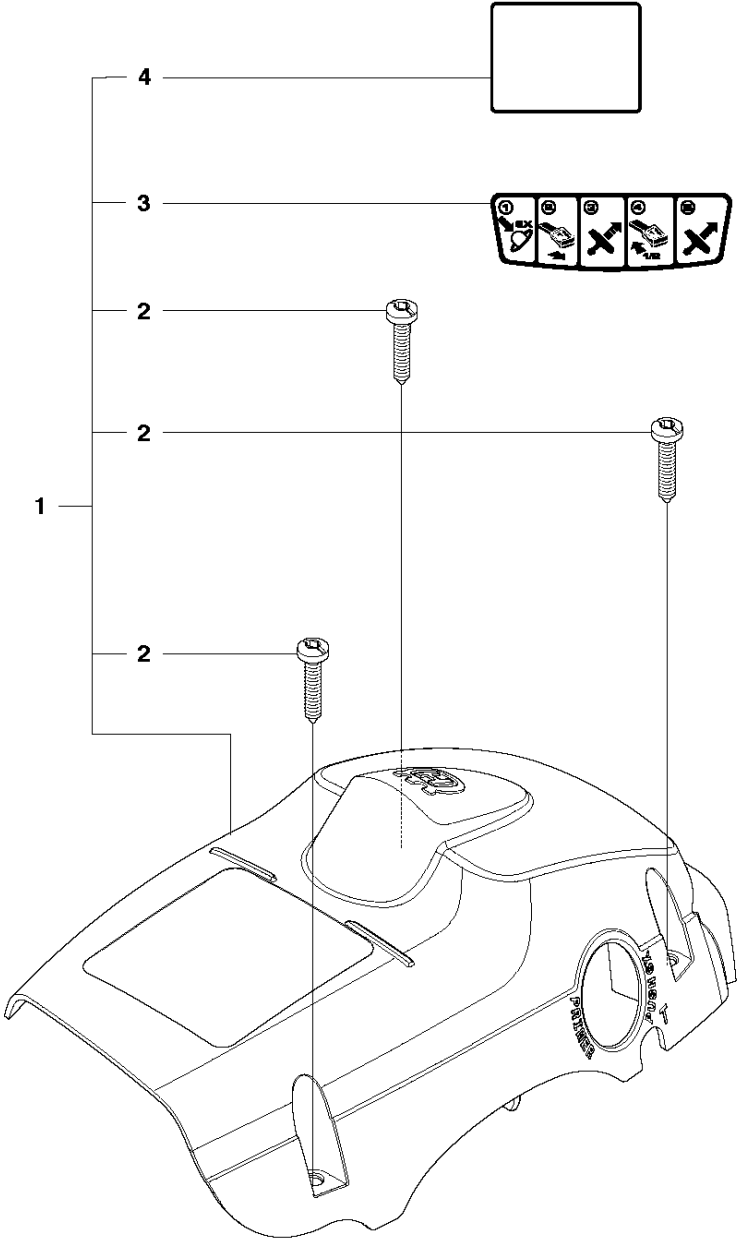

SPARE PARTS LIST

CHAIN SAWS

235 E, 20144000001-Current

A 235e, 236e, 240e
CHAIN BRAKE ASSY

CHAIN BRAKE

235 E, 2014400001-Current

Ref	Part No	Description	Remark	QTY	KIT
2	579 07 06-01	KNOB		1	
3	530 05 79-50	PIN. DOWEL		1	20
4	530 05 79-40	ASSY. FRONT LINK		1	20
5	574 78 03-01	SCREW		1	20
6	530 01 64-15	SPRING COMPRESSION		1	20
8	530 01 59-13	PEN		1	20
9	530 05 79-23	BRAKE BAND		1	20
10	525 74 30-01	COVER		1	20
11	545 22 71-01	SCREW		3	20
12	545 06 02-01	GEAR		1	20
13	525 88 42-01	WORM GEAR ASSY		1	20
14	574 20 17-01	PEN		1	20
15	545 06 59-01	ADJUSTER		1	20
16	545 05 92-01	COVER		1	20
17	545 22 71-01	SCREW		3	20
18	525 35 43-01	BEARING SLEEVE		1	20
19	545 11 86-01	DECAL		1	
20	525 61 14-01	CHAIN BRAKE		1	

C 235, 235e, 236, 236e, 240, 240e
CLUTCH AND OIL PUMP

CLUTCH & OIL PUMP

235 E, 20144000001-Current

Ref	Part No	Description	Remark	QTY KIT
1	530 01 49-49	CLUTCH		1
2	530 01 56-11	WASHER		1
3	530 04 70-61	CLUTCH DRUM ASSY	3/8 6-Tooth	1
3	530 04 81-32	CLUTCH DRUM	.325 7-tooth	1
4	579 62 15-01	WASHER		1
5	525 31 84-01	DUST SEAL		1
6	530 03 78-20	WORM GEAR		1
7	581 06 39-01	OIL PUMP ASSY		1
8	530 01 60-64	SCREW		2
9	545 22 75-01	BLOCK		1
10	530 04 94-77	ELBOW		1
11	545 06 94-01	SEAL		1
12	530 05 65-33	SCREEN		1

D 235, 235e, 236, 236e, 240, 240e
COVER

Ref	Part No	Description	Remark	QTY	KIT
1	576 54 32-01	KIT		1	
2	574 32 06-01	SCREW	SCREWS STRIPPED SEE SB1200019	3	1
3	545 11 65-02	DECAL		1	1
4	545 16 59-57	SIGN		1	1
SB1200019	579 17 34-01	KIT	SEE SB1200019	1	

STARTER

235 E, 20144000001-Current

Ref	Part No	Description	Remark	QTY	KIT
1	530 02 11-79	SCREW		1	7,12
2	530 05 96-77	SLEEVE		1	7,12
3	530 02 11-80	SPRING		1	7,12
4	530 01 60-80	SCREW		1	7,12
5	580 97 36-01	STARTER PULLEY		1	7,12
6	530 04 20-95	SPRING		1	12
7	530 07 19-66	STARTER PULLEY		1	12
8	545 06 38-01	BAFFLE		1	
9	545 06 37-01	FAN HOUSING		1	12
10	545 01 00-10	HANDLE		1	12
11	530 01 64-32	SCREW		4	12
12	545 00 80-24	KIT		1	
13	545 11 85-02	DECAL		1	
14	575 73 03-01	DECAL		1	
15	545 11 85-01	DECAL		1	