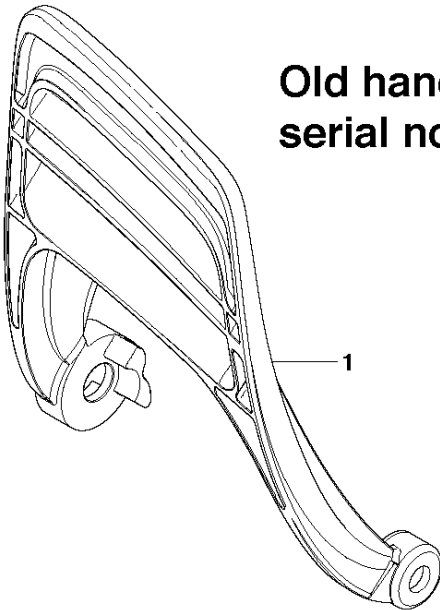

HANDLE & CONTROLS

235 E, 20144000001-Current

Ref	Part No	Description	Remark	QTY	KIT
1	545 06 24-01	FRONT HANDLE		1	
2	545 06 22-02	REAR HANDLE W/OVMLD 240E		1	
2	545 06 22-01	REAR HANDLE		1	
3	545 06 23-02	REAR HANDLE COVER W/OVMLD 240E		1	
3	545 06 23-01	REAR HANDLE COVER 235/235E		1	
4	545 06 26-01	LOCKOUT- THROTTLE		1	12
6	578 24 67-01	TRIGGER		1	12
7	545 03 39-01	ISOLATOR		1	
8	545 07 63-01	ISOLATION LIMITER SCREW		1	
9	530 01 64-33	SCREW		3	
10	530 01 63-49	SCREW		2	
11	530 01 64-32	SCREW		2	
12	578 86 22-01	KIT		1	

P 235, 235e, 236, 236e, 240, 240e
ACCESSORIES

ACCESSORIES

235 E, 20144000001-Current

Ref	Part No	Description	Remark	QTY KIT
1	587 46 54-01	WRENCH		1

Q 235, 235e, 236, 236e, 240, 240e
SERVICE UPDATE

**Old hand guard up to
serial no. 20093899999**

Ref	Part No	Description	Remark	QTY KIT
1	545 06 67-01	HANDGUARD		1

K2 235, 235e, 236, 236e, 240, 240e
CRANKSHAFT

CRANKSHAFT

235 E, 20144000001-Current

Ref	Part No	Description	Remark	QTY	KIT
1	581 60 80-01	SEAL		2	3
2	574 44 94-01	ASSEMBLY		1	3
3	577 83 08-02	KIT	CRANKSHAFT W / HARDMOUNT BEARINGS	1	
4	585 62 14-01	BEARING		1	3