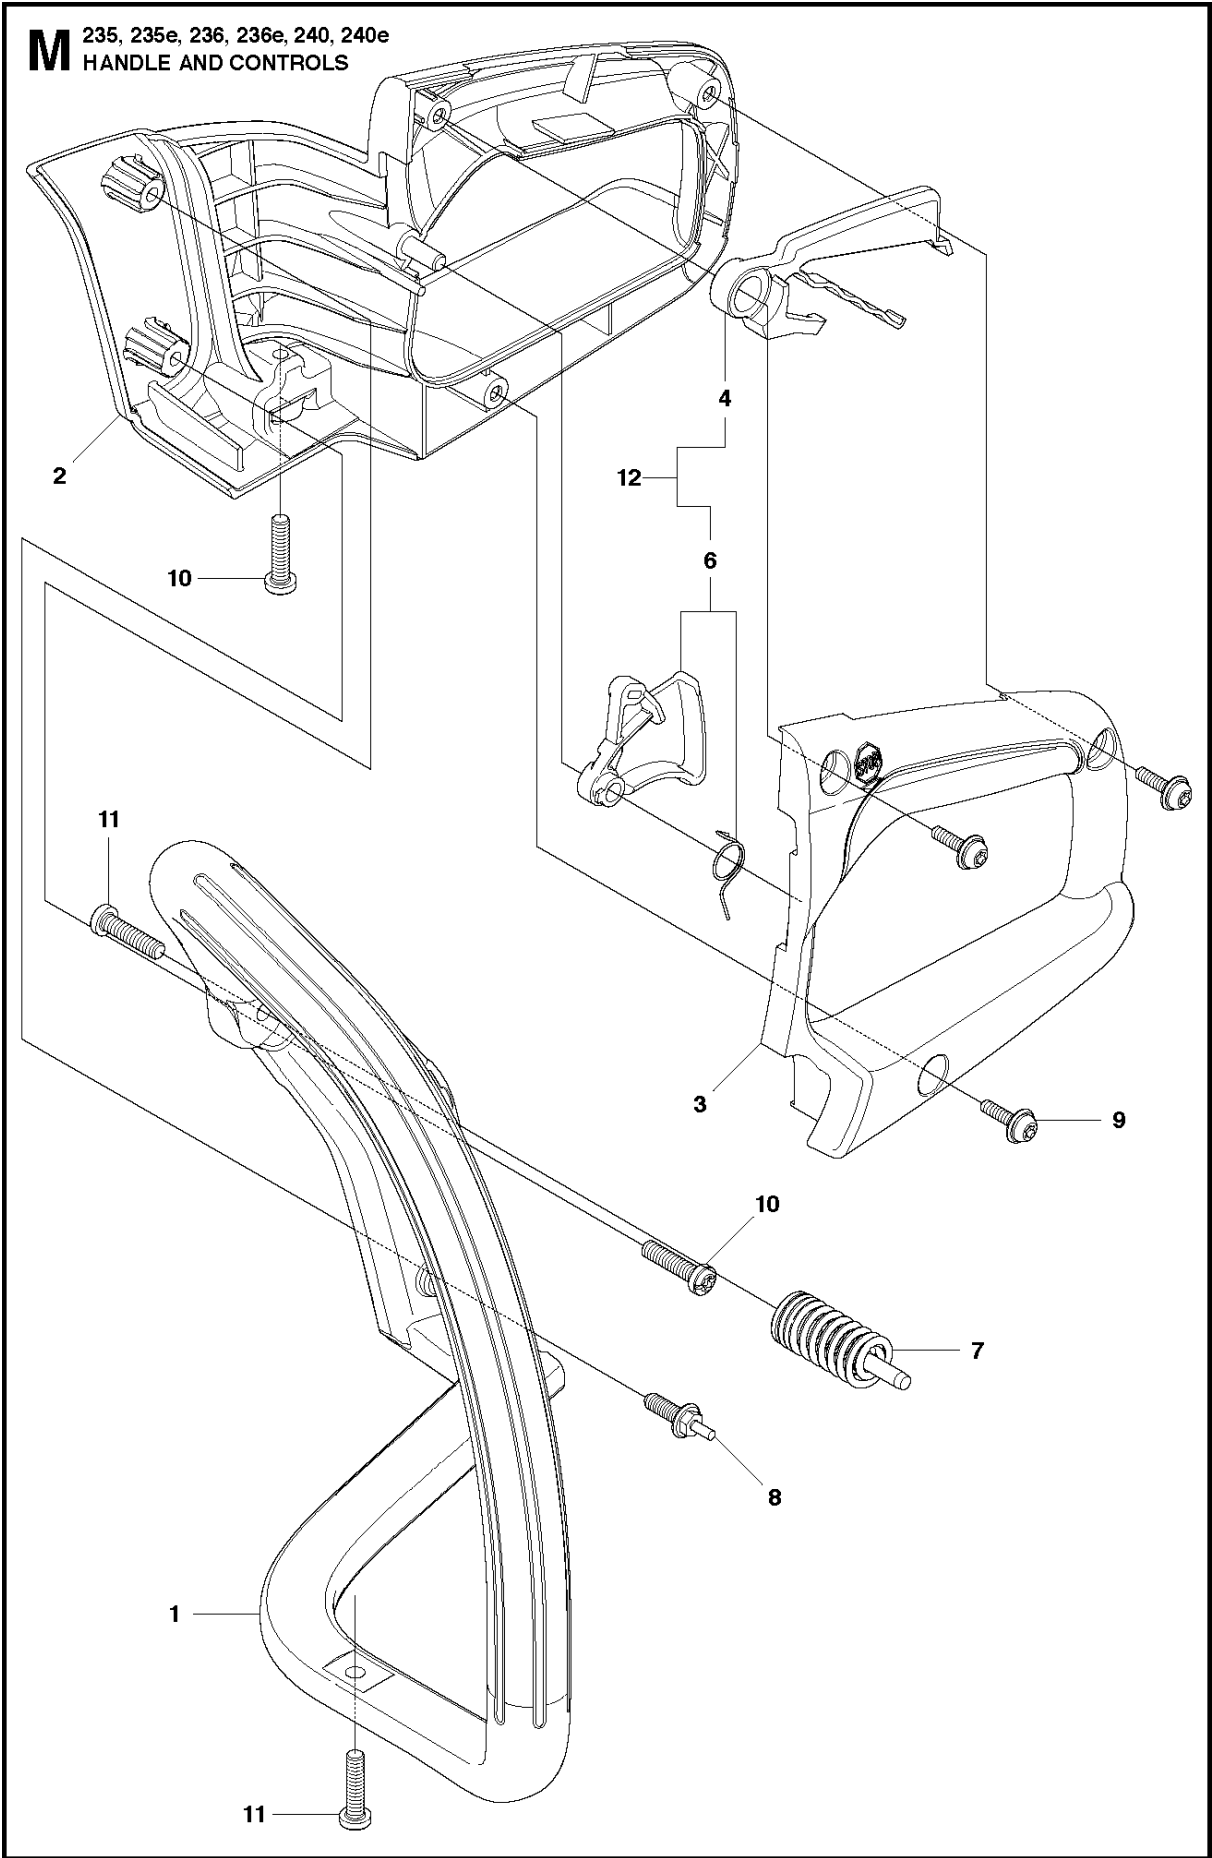

HANDLE & CONTROLS

235 E, 20144000001-Current

Ref	Part No	Description	Remark	QTY	KIT
1	545 06 24-01	FRONT HANDLE		1	
2	545 06 22-02	REAR HANDLE W/OVMLD 240E		1	
2	545 06 22-01	REAR HANDLE		1	
3	545 06 23-02	REAR HANDLE COVER W/OVMLD 240E		1	
3	545 06 23-01	REAR HANDLE COVER 235/235E		1	
4	545 06 26-01	LOCKOUT- THROTTLE		1	12
6	578 24 67-01	TRIGGER		1	12
7	545 03 39-01	ISOLATOR		1	
8	545 07 63-01	ISOLATION LIMITER SCREW		1	
9	530 01 64-33	SCREW		3	
10	530 01 63-49	SCREW		2	
11	530 01 64-32	SCREW		2	
12	578 86 22-01	KIT		1