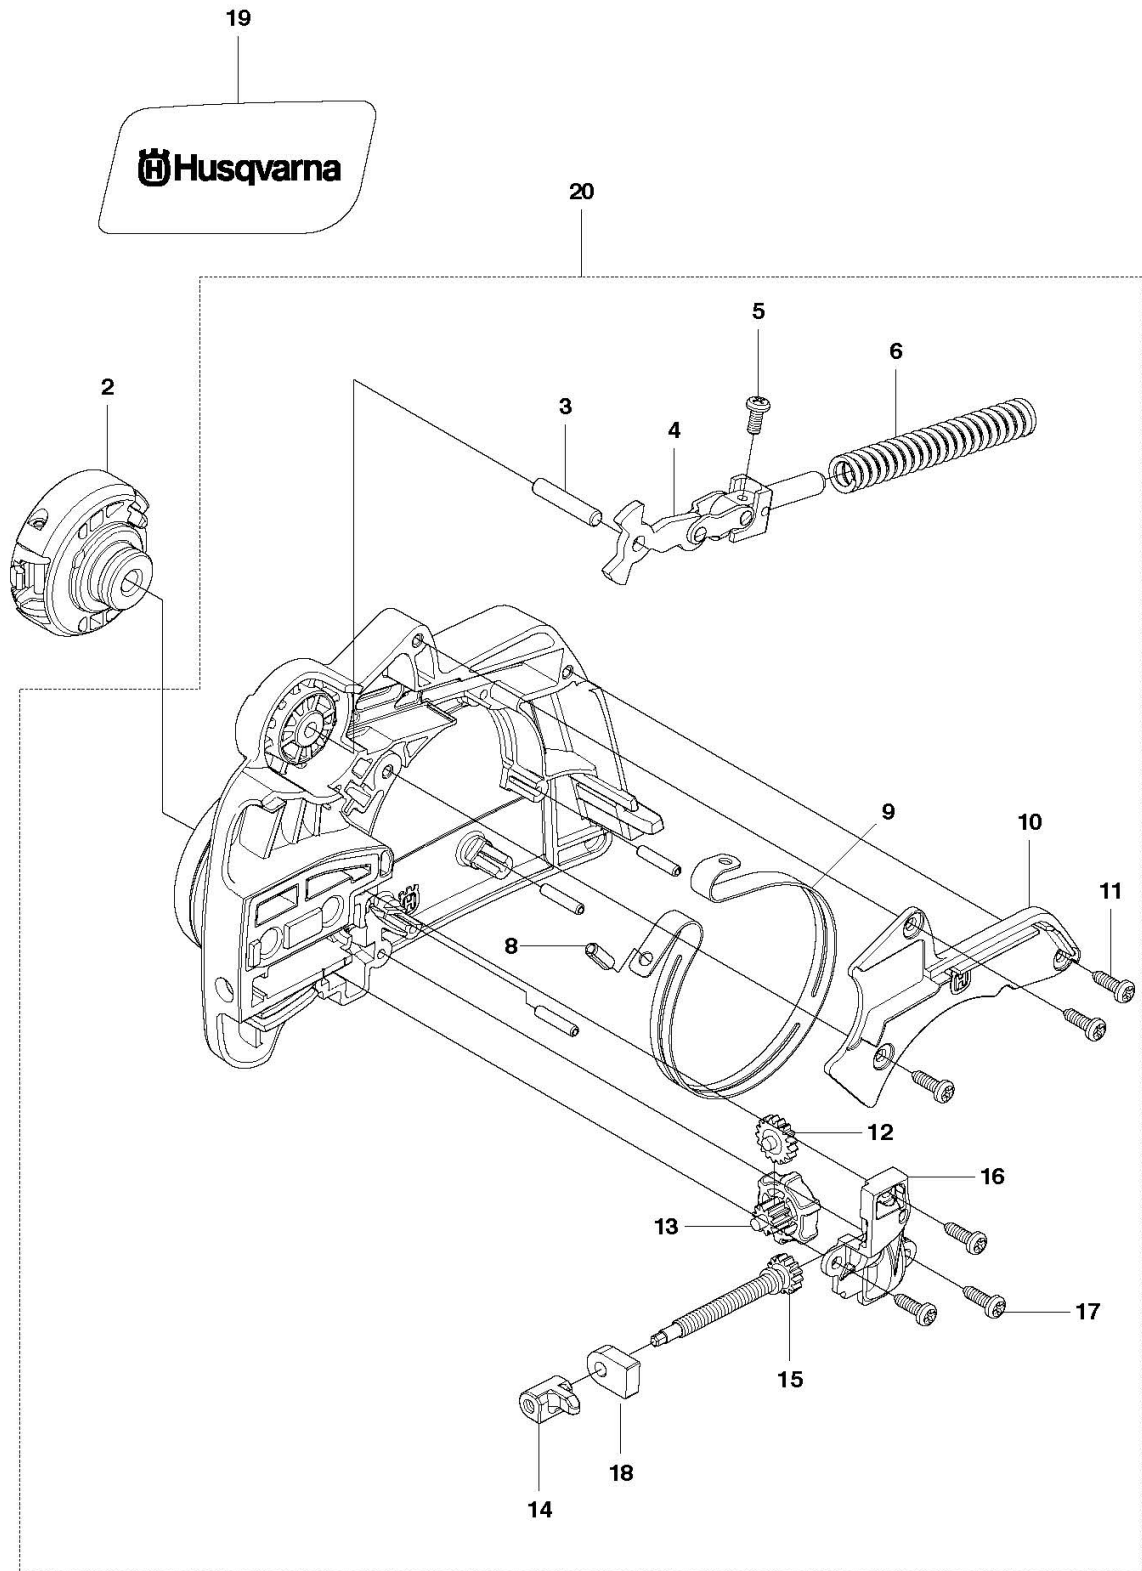

SPARE PARTS LIST

CHAIN SAWS

235 E, 20144000001-Current

A 235e, 236e, 240e
CHAIN BRAKE ASSY

CHAIN BRAKE

235 E, 2014400001-Current

Ref	Part No	Description	Remark	QTY	KIT
2	579 07 06-01	KNOB		1	
3	530 05 79-50	PIN. DOWEL		1	20
4	530 05 79-40	ASSY. FRONT LINK		1	20
5	574 78 03-01	SCREW		1	20
6	530 01 64-15	SPRING COMPRESSION		1	20
8	530 01 59-13	PEN		1	20
9	530 05 79-23	BRAKE BAND		1	20
10	525 74 30-01	COVER		1	20
11	545 22 71-01	SCREW		3	20
12	545 06 02-01	GEAR		1	20
13	525 88 42-01	WORM GEAR ASSY		1	20
14	574 20 17-01	PEN		1	20
15	545 06 59-01	ADJUSTER		1	20
16	545 05 92-01	COVER		1	20
17	545 22 71-01	SCREW		3	20
18	525 35 43-01	BEARING SLEEVE		1	20
19	545 11 86-01	DECAL		1	
20	525 61 14-01	CHAIN BRAKE		1	

C 235, 235e, 236, 236e, 240, 240e
CLUTCH AND OIL PUMP

CLUTCH & OIL PUMP

235 E, 20144000001-Current

Ref	Part No	Description	Remark	QTY KIT
1	530 01 49-49	CLUTCH		1
2	530 01 56-11	WASHER		1
3	530 04 70-61	CLUTCH DRUM ASSY	3/8 6-Tooth	1
3	530 04 81-32	CLUTCH DRUM	.325 7-tooth	1
4	579 62 15-01	WASHER		1
5	525 31 84-01	DUST SEAL		1
6	530 03 78-20	WORM GEAR		1
7	581 06 39-01	OIL PUMP ASSY		1
8	530 01 60-64	SCREW		2
9	545 22 75-01	BLOCK		1
10	530 04 94-77	ELBOW		1
11	545 06 94-01	SEAL		1
12	530 05 65-33	SCREEN		1

D 235, 235e, 236, 236e, 240, 240e
COVER

Ref	Part No	Description	Remark	QTY	KIT
1	576 54 32-01	KIT		1	
2	574 32 06-01	SCREW	SCREWS STRIPPED SEE SB1200019	3	1
3	545 11 65-02	DECAL		1	1
4	545 16 59-57	SIGN		1	1
SB1200019	579 17 34-01	KIT	SEE SB1200019	1	

STARTER

235 E, 20144000001-Current

Ref	Part No	Description	Remark	QTY	KIT
1	530 02 11-79	SCREW		1	7,12
2	530 05 96-77	SLEEVE		1	7,12
3	530 02 11-80	SPRING		1	7,12
4	530 01 60-80	SCREW		1	7,12
5	580 97 36-01	STARTER PULLEY		1	7,12
6	530 04 20-95	SPRING		1	12
7	530 07 19-66	STARTER PULLEY		1	12
8	545 06 38-01	BAFFLE		1	
9	545 06 37-01	FAN HOUSING		1	12
10	545 01 00-10	HANDLE		1	12
11	530 01 64-32	SCREW		4	12
12	545 00 80-24	KIT		1	
13	545 11 85-02	DECAL		1	
14	575 73 03-01	DECAL		1	
15	545 11 85-01	DECAL		1	