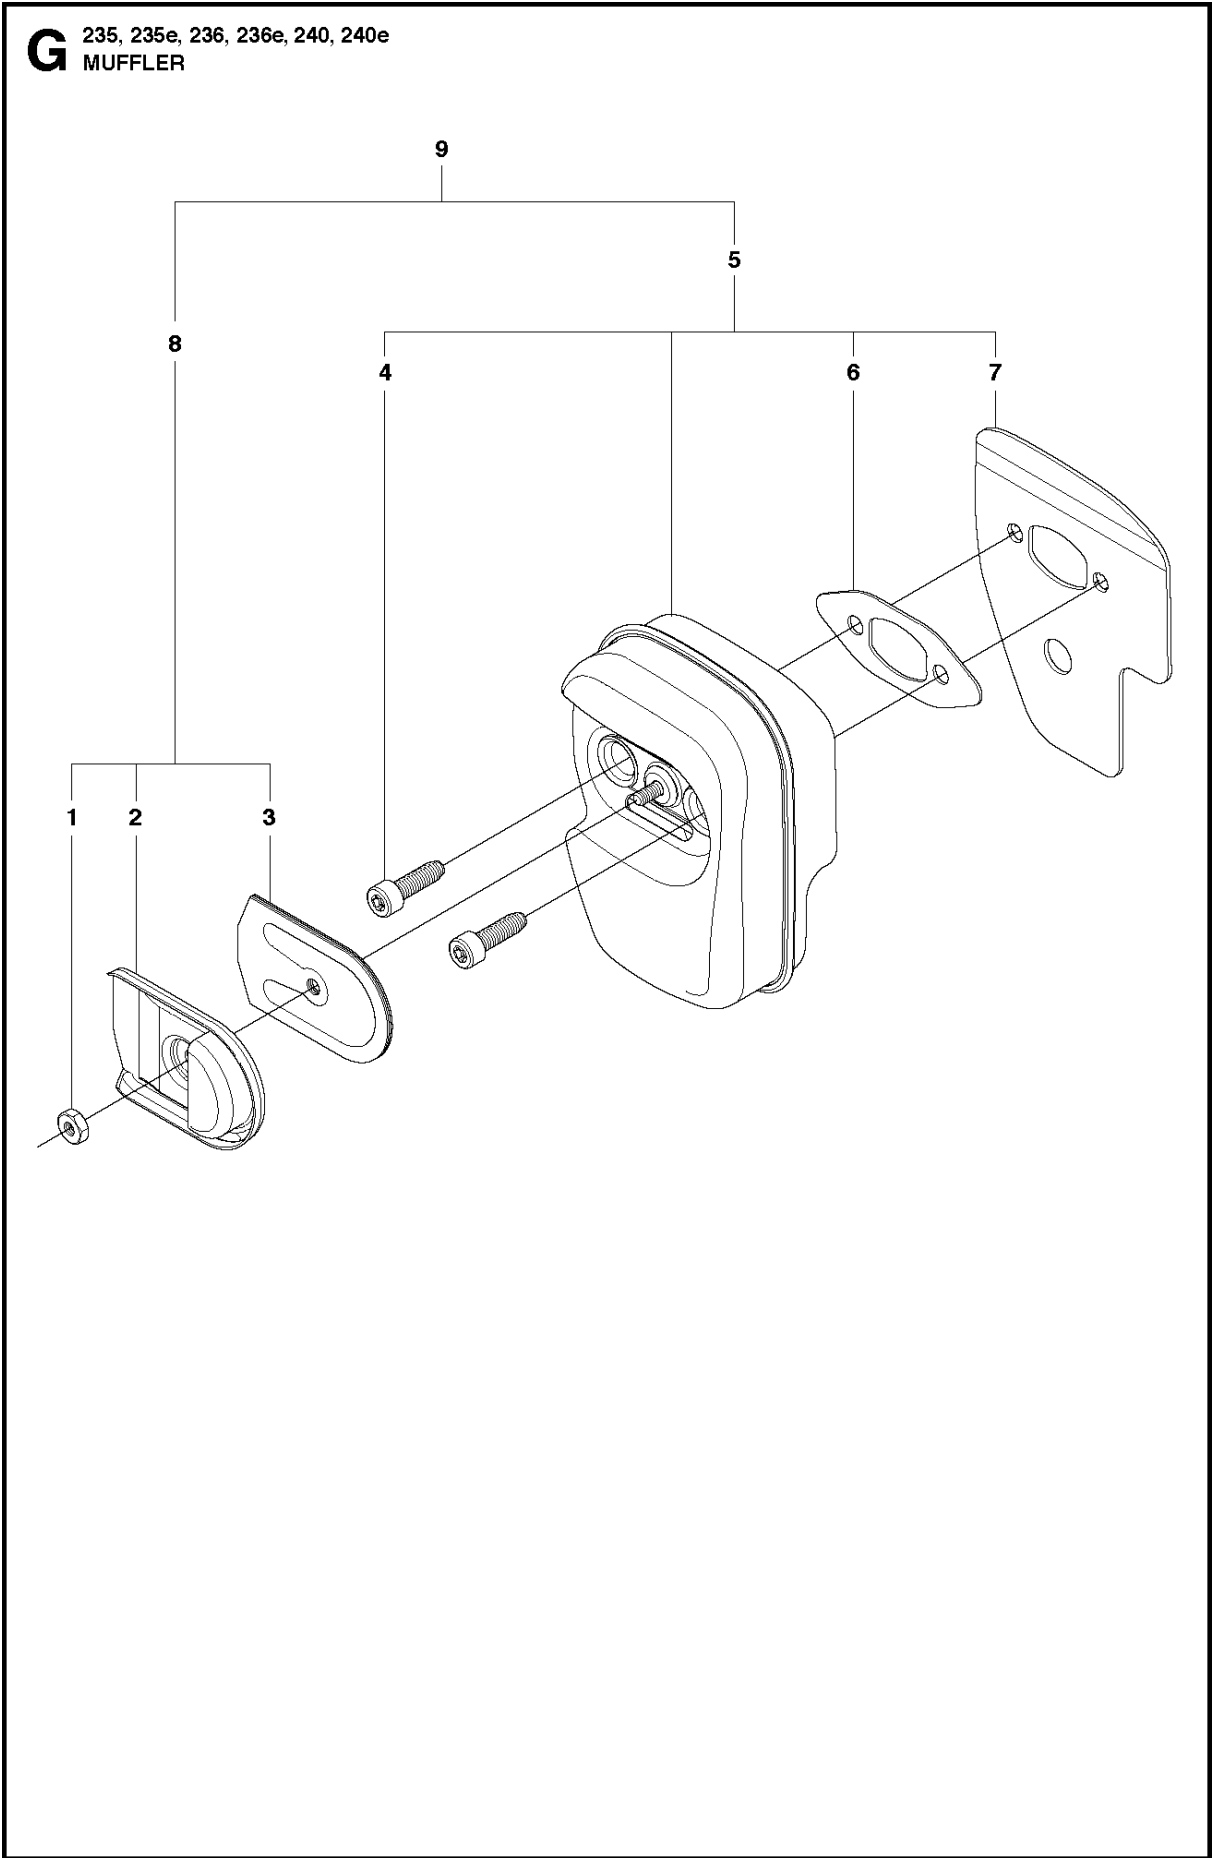

MUFFLER

235 E, 20144000001-Current

Ref	Part No	Description	Remark	QTY	KIT
1	574 26 64-01	NUT		1	8,9
2	545 07 69-01	EXHAUST PLATE		1	8,9
3	545 16 74-01	SCREEN		1	8,9
4	530 01 63-38	BOLT		2	5,9
5	586 09 43-01	MUFFLER		1	9
6	530 05 48-84	MUFFLER GASKET		1	5,9
7	545 06 69-01	MUFFLER BACK PLATE		1	5,9
8	545 00 80-27	KIT		1	9
9	545 18 08-43	MUFFLER		1