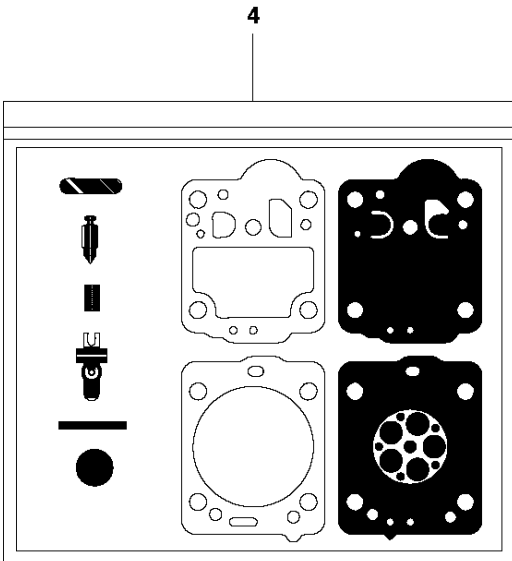

N 235, 235e, 236, 236e, 240, 240e
CARBURETOR DETAILS

CARBURETOR DETAILS

235, 20101400001-20144000000

Ref	Part No	Description	Remark	QTY	KIT
1	586 93 62-02	CARBURETTOR		1	
2	545 00 80-30	PURGE AND LINE ASSEMBLY		1	1
3	545 00 80-31	KIT		1	
4	545 00 80-32	CARBURETTOR KIT		1