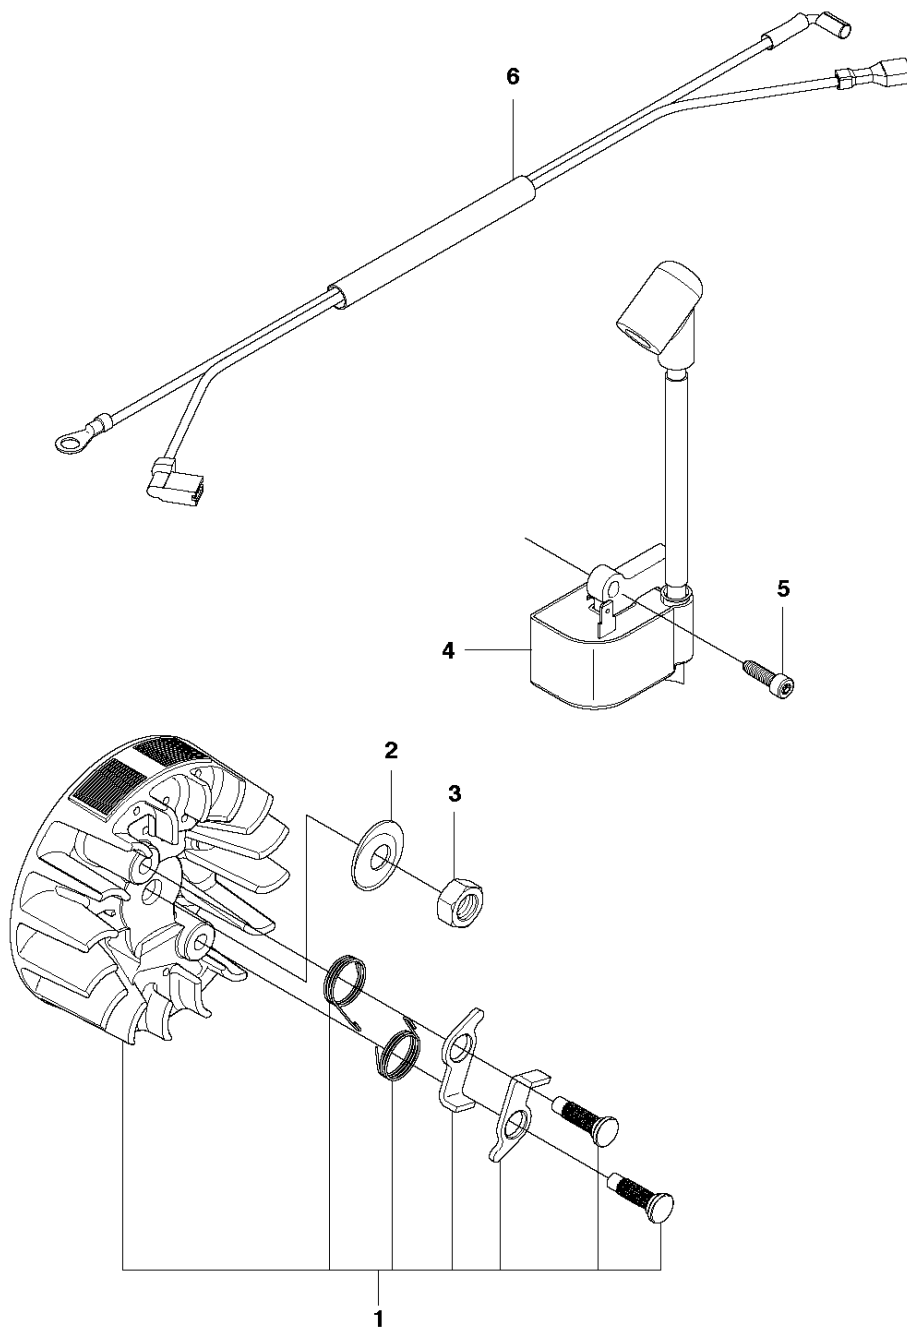

F 235, 235e, 236, 236e, 240, 240e
IGNITION SYSTEM

IGNITION SYSTEM

235, 20101400001-20144000000

Ref	Part No	Description	Remark	QTY KIT
1	530 03 91-47	FLYWHEEL ASSY		1
2	530 01 51-27	WASHER		1
3	530 01 61-34	NUT		1
4	545 19 99-01	IGNITION MODULE		1
5	545 12 19-01	SCREW		2
6	545 07 99-01	ASSY- WIRE HARNESS		1