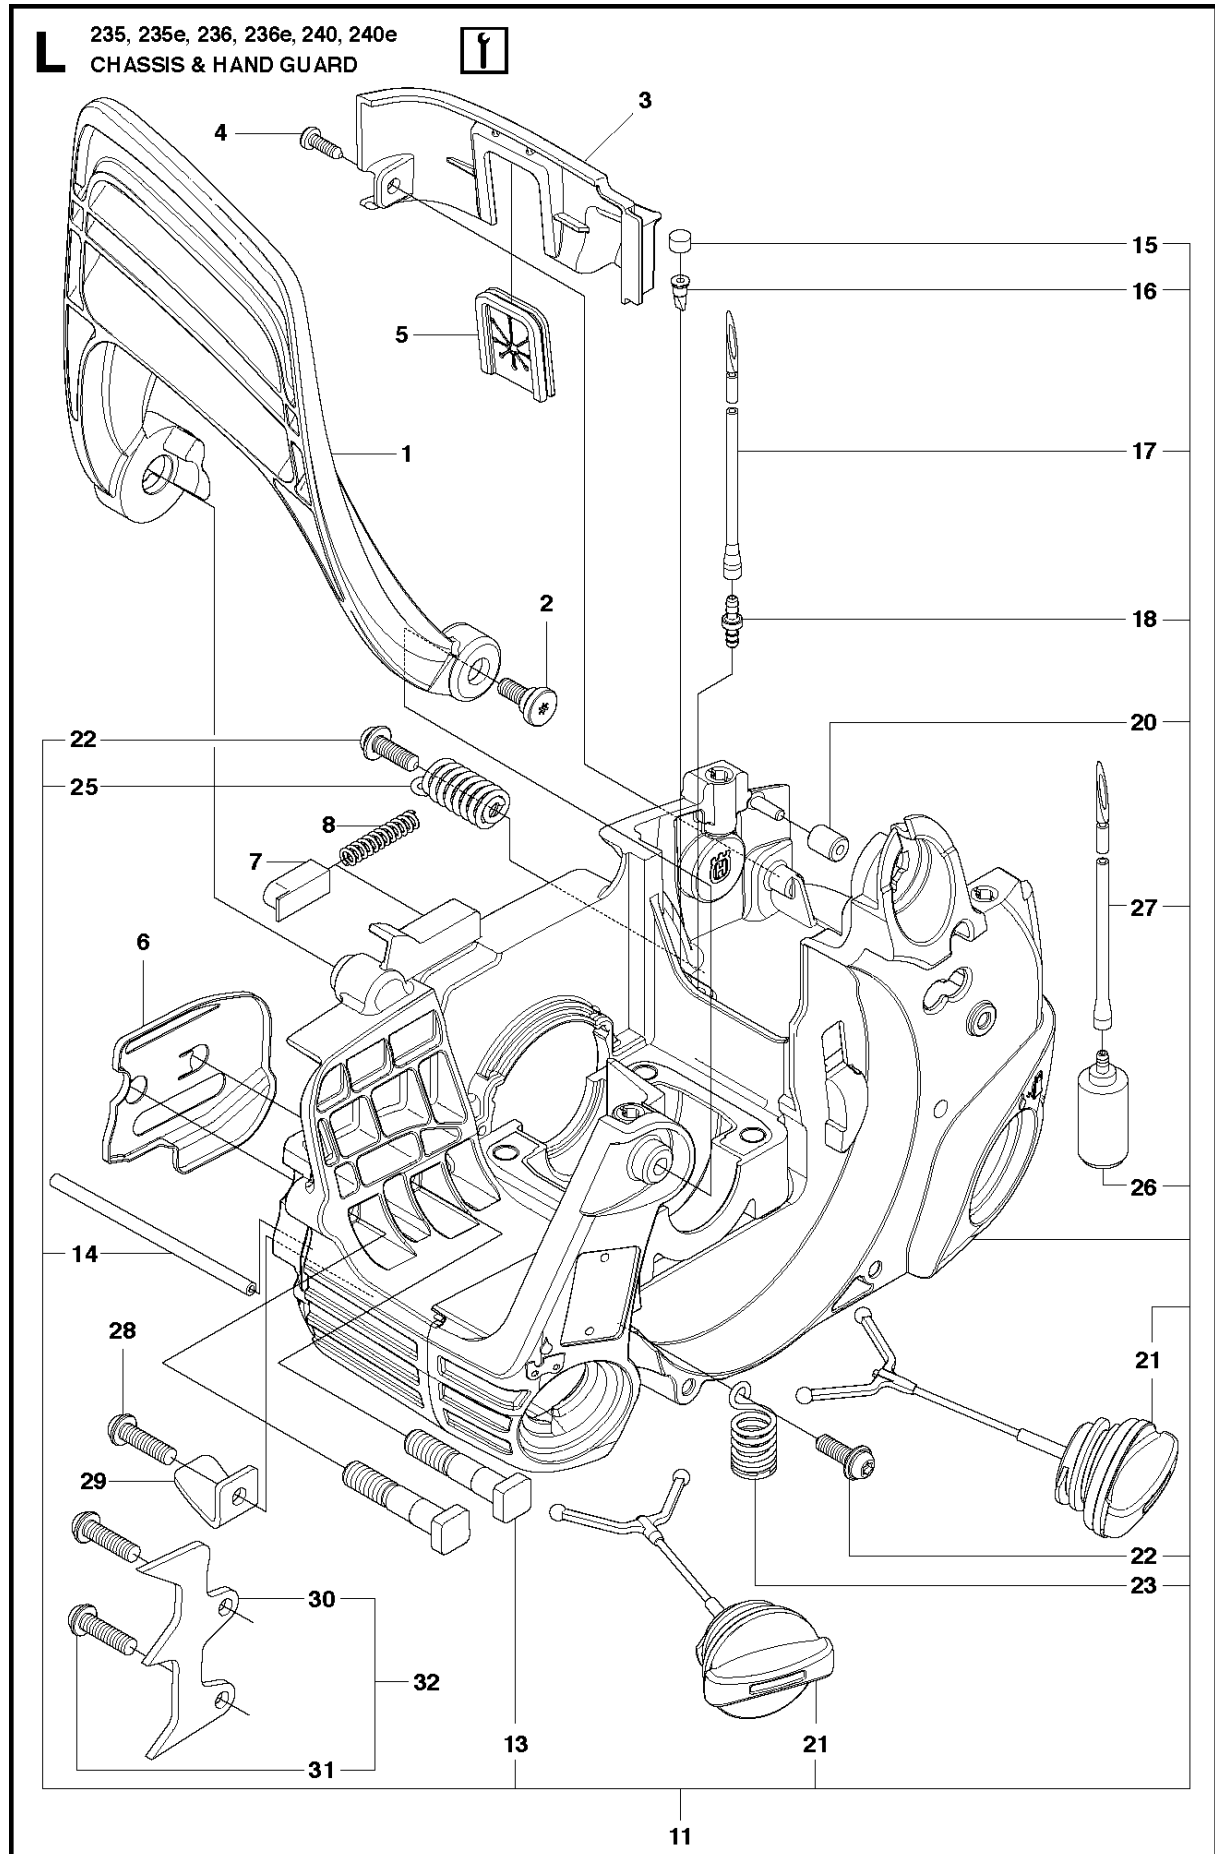

FUEL TANK & HANDLE

235, 20101400001-20144000000

Ref	Part No	Description	Remark	QTY	KIT
1	574 38 33-01	HAND GUARD		1	
2	545 12 73-01	BOSS		1	
3	545 06 12-01	REAR WHEEL		1	
4	545 22 71-01	SCREW		1	
5	545 07 54-01	GROMMET		1	
6	545 07 14-01	BAR		1	
7	545 07 13-01	CAP. SPRING HANDGUARD		1	
8	545 07 12-01	SPRING. HANDGUARD POSITION		1	
11	545 23 00-01	CHASSIS		1	
13	529 31 03-01	BOLT		2	11
14	545 03 35-01	HOSE		1	11
15	530 02 98-68	PLUG		1	11
16	530 02 61-19	CHECK VALVE		1	11
17	530 02 11-32	LINE-RETURN PURGE		1	11
18	530 02 38-77	NIPPLE		1	11
20	545 06 19-01	ISOLATOR		1	11
21	544 11 12-01	TANK CAP ASSY		2	11
22	530 01 59-06	SCREW		2	11
23	545 03 38-01	ISOLATOR		1	11
25	545 06 31-01	SPRING		1	11
26	530 09 56-46	FILTER		1	11
27	545 07 83-02	LINE		1	11
28	530 01 58-14	SCREW		1	
29	530 02 98-50	CHAIN CATCHER		2	
30	530 03 89-90	FELLING DOG		1	32
31	530 01 64-39	SCREW		2	32
32	530 01 43-81	FELLING DOG		1