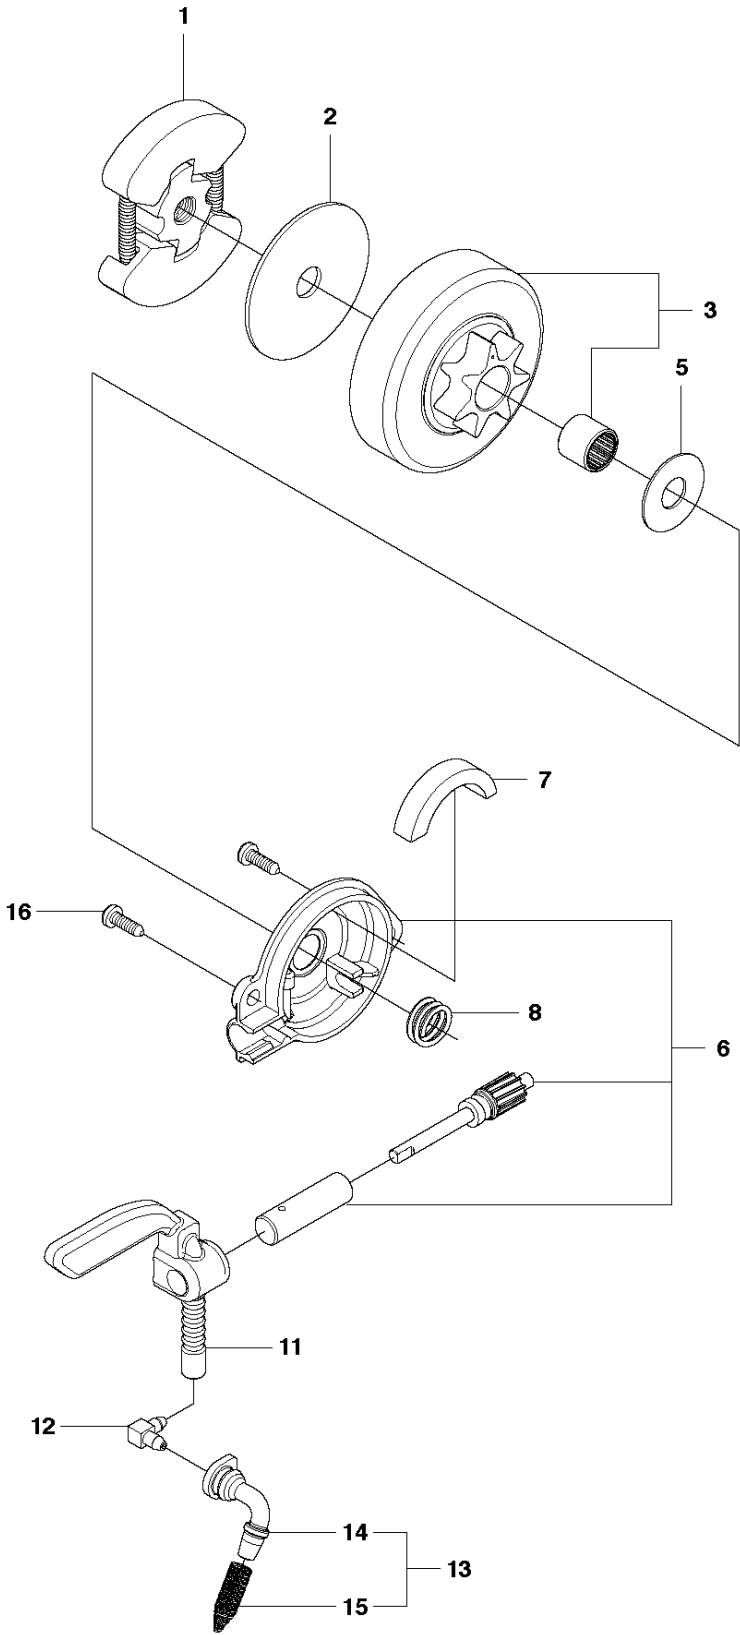

# SPARE PARTS LIST

CHAIN SAWS

235, 20101400001-20144000000

**A** 235e, 236e, 240e  
CHAIN BRAKE ASSY

## CHAIN BRAKE

235, 20101400001-20144000000

Ref	Part No	Description	Remark	QTY	KIT
2	545 14 64-01	KNOB		1	
3	530 05 79-50	PIN. DOWEL		1	20
4	530 05 79-40	ASSY. FRONT LINK		1	20
5	530 01 59-11	SCREW		1	20
6	530 01 64-15	SPRING COMPRESSION		1	20
8	530 01 59-13	PEN		1	20
9	530 05 79-23	BRAKE BAND		1	20
10	545 07 10-01	COVER		1	20
11	545 22 71-01	SCREW		3	20
12	545 06 02-01	GEAR		1	20
13	525 88 42-01	WORM GEAR ASSY		1	20
14	574 20 17-01	PEN		1	20
15	545 06 59-01	ADJUSTER		1	20
16	545 05 92-01	COVER		1	20
17	545 22 71-01	SCREW		3	20
18	545 14 93-01	CLIP		1	20
19	545 11 86-01	DECAL		1	
20	525 61 14-01	CHAIN BRAKE		1	

## CHAIN BRAKE

235, 20101400001-20144000000

Ref	Part No	Description	Remark	QTY	KIT
2	530 05 79-50	PIN. DOWEL		1	16
3	530 05 79-40	ASSY. FRONT LINK		1	16
4	530 01 59-11	SCREW		1	16
5	530 01 64-15	SPRING COMPRESSION		1	16
6	530 01 61-10	SCREW		1	16
7	530 03 85-93	RETAINER		1	16
8	530 01 58-26	PEN		1	16
10	530 01 59-13	PEN		1	16
11	530 05 79-23	BRAKE BAND		1	16
12	545 07 10-01	COVER		1	16
13	545 22 71-01	SCREW		3	16
14	530 01 59-17	NUT		2	
15	545 11 87-01	DECAL		1	
16	525 62 89-01	CHAIN BRAKE ASSY		1	

## CLUTCH &amp; OIL PUMP

235, 20101400001-20144000000

Ref	Part No	Description	Remark	QTY	KIT
1	530 01 49-49	CLUTCH		1	
2	530 01 56-11	WASHER		1	
3	530 04 70-61	CLUTCH DRUM ASSY	3/8 6-Tooth	1	
3	530 04 81-32	CLUTCH DRUM	.325 7-tooth	1	
5	530 01 59-07	WASHER		1	
6	574 71 93-01	ASSEMBLY		1	
7	525 31 84-01	DUST SEAL		1	
8	530 03 78-20	WORM GEAR		1	
11	545 22 75-01	BLOCK		1	
12	530 04 94-77	ELBOW		1	
13	545 06 95-01	PICK UP ASSEMBLY OIL TANK		1	
14	545 06 94-01	SEAL		1	13
15	530 05 65-33	SCREEN		1	13
16	545 22 71-01	SCREW		2	