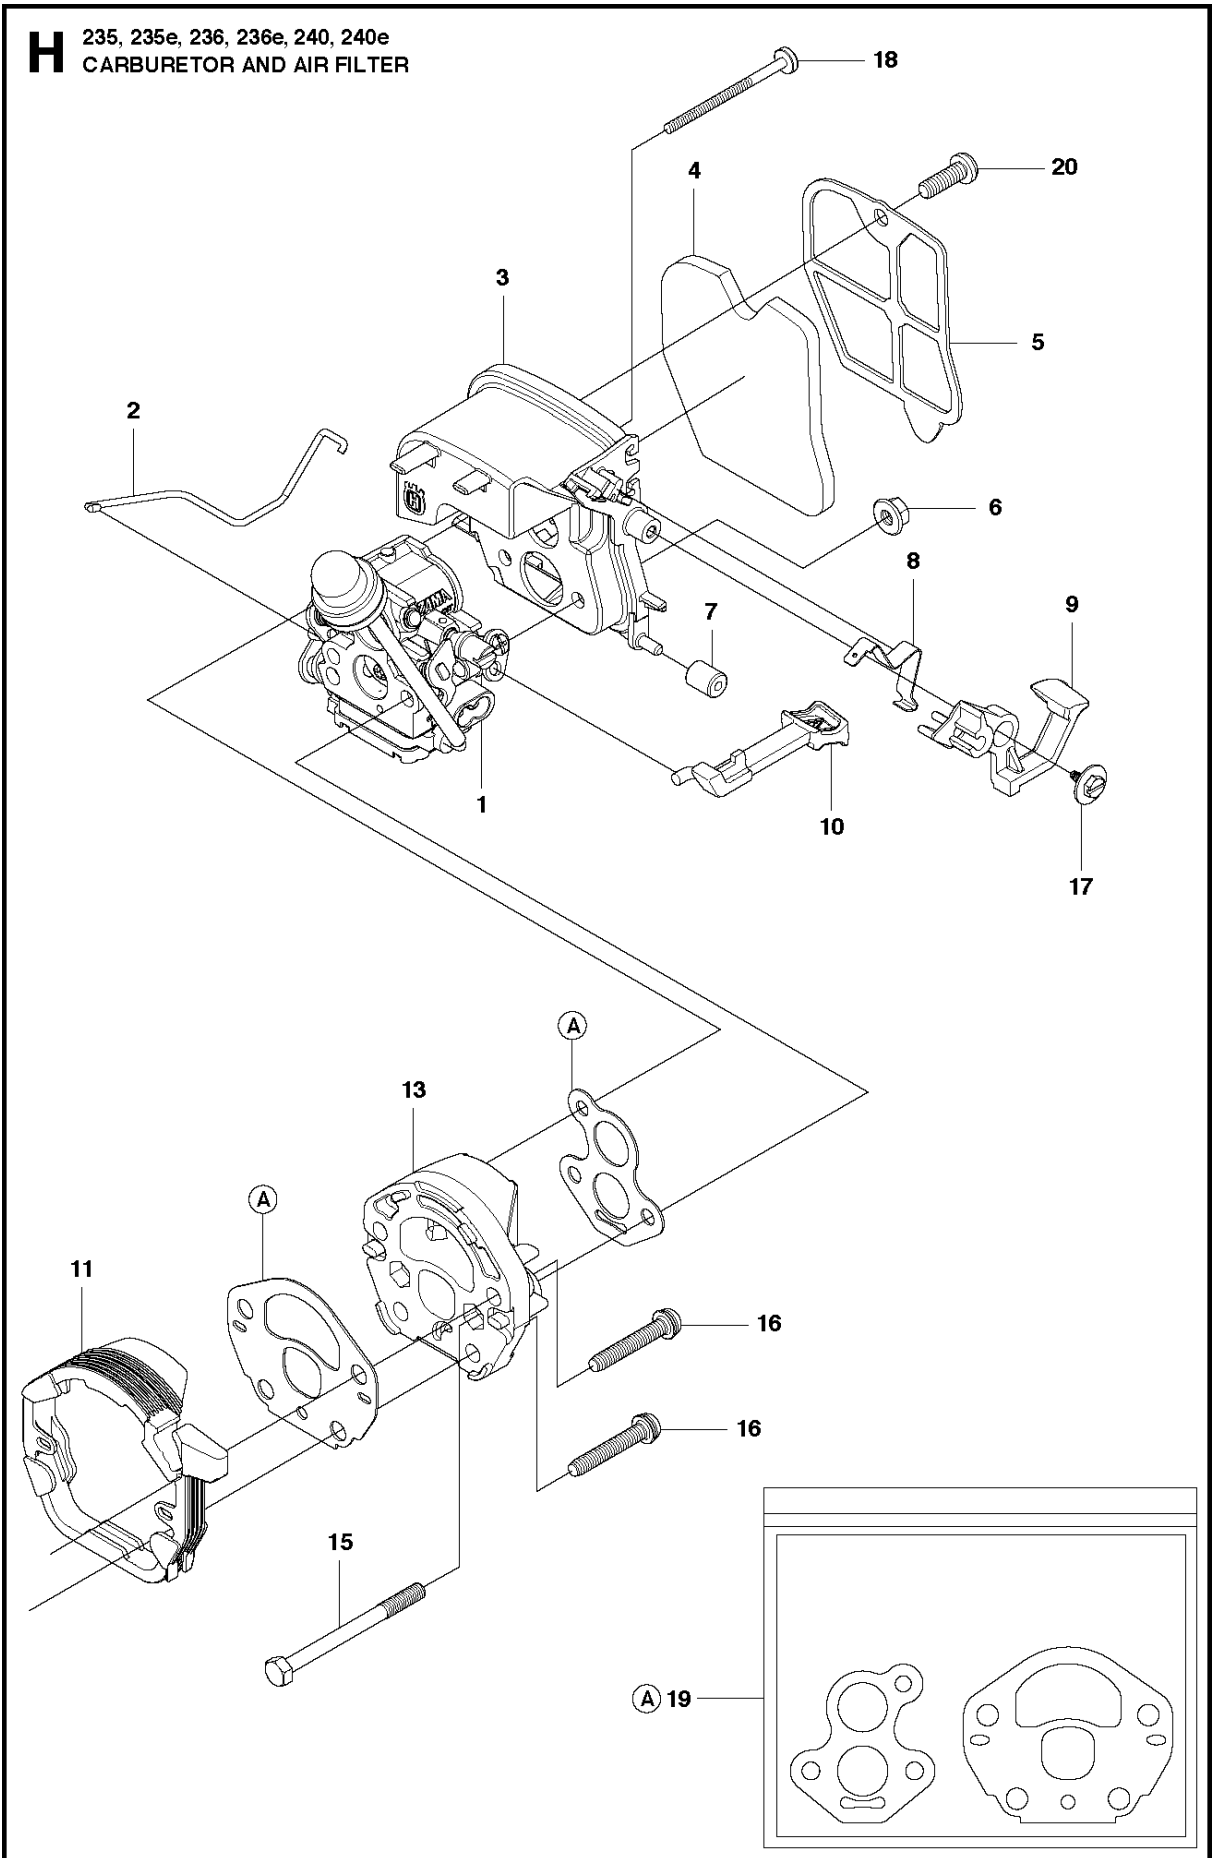

H 235, 235e, 236, 236e, 240, 240e
CARBURETOR AND AIR FILTER

CARBURETOR & AIR FILTER

235, 20101400001-20144000000

Ref	Part No	Description	Remark	QTY KIT
1	586 93 62-02	CARBURETTOR		1
2	545 06 28-01	THROTTLE WIRE		1
3	545 06 21-01	FILTER HOUSING		1
4	545 06 18-01	AIR FILTER		1
5	545 15 18-01	FILTER		1
6	530 01 61-01	NUT		2
7	545 06 19-01	ISOLATOR		1
8	545 06 34-01	SWITCH. SPRING		1
9	545 06 17-01	SWITCH LEVER		1
10	545 06 16-01	CHOKE KNOB		1
11	545 06 15-01	CARB ADAPTOR SEAL		1
13	545 16 98-01	ADAPTER		1
15	545 03 37-01	STUD-CARBURETOR		2
16	545 15 83-01	CARB ADAPTOR SCREW		4
17	530 01 60-80	SCREW		1
18	545 07 49-01	TOP STUD-CARBURETOR		1
19	545 08 18-92	GASKET KIT		1
20	530 01 63-49	SCREW		1