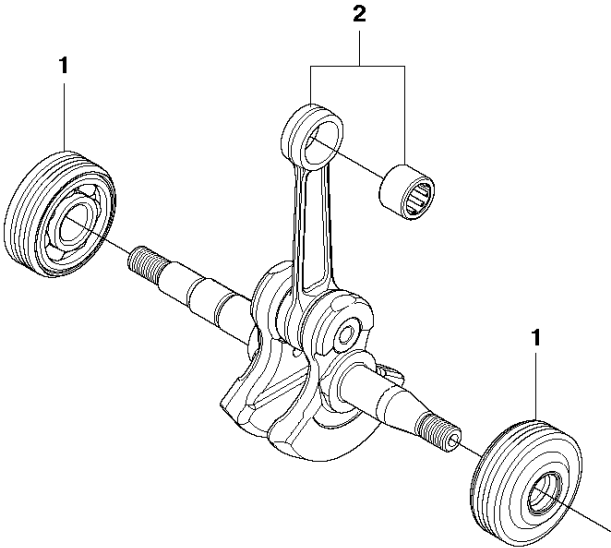

K 235, 235e, 236, 236e, 240, 240e
CRANKSHAFT

CRANKSHAFT

235, 20101400001-20144000000

Ref	Part No	Description	Remark	QTY KIT
1	576 24 39-01	BEARING		2
2	574 44 94-01	ASSEMBLY		1