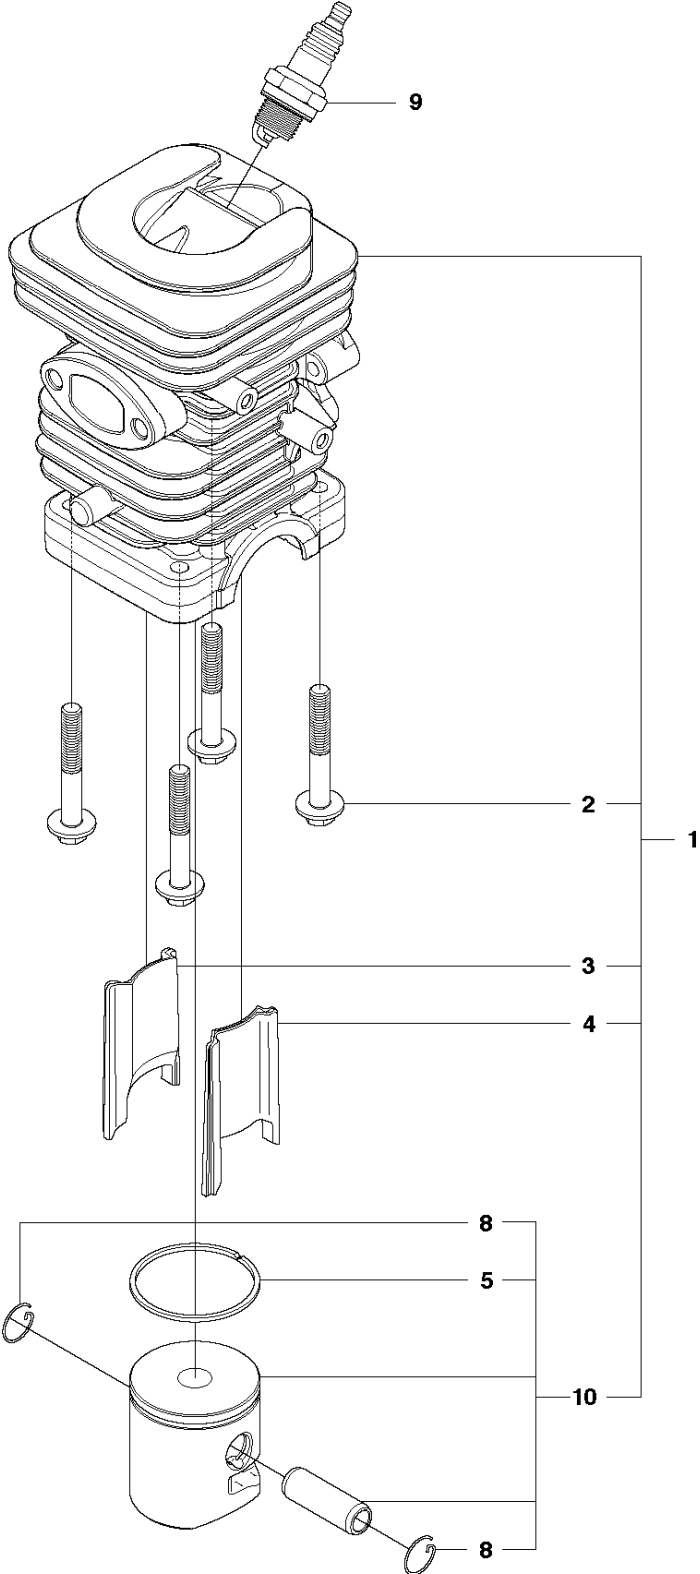

## CHAIN BRAKE

235, 20101400001-20144000000

Ref	Part No	Description	Remark	QTY	KIT
2	545 14 64-01	KNOB		1	
3	530 05 79-50	PIN. DOWEL		1	20
4	530 05 79-40	ASSY. FRONT LINK		1	20
5	530 01 59-11	SCREW		1	20
6	530 01 64-15	SPRING COMPRESSION		1	20
8	530 01 59-13	PEN		1	20
9	530 05 79-23	BRAKE BAND		1	20
10	545 07 10-01	COVER		1	20
11	545 22 71-01	SCREW		3	20
12	545 06 02-01	GEAR		1	20
13	525 88 42-01	WORM GEAR ASSY		1	20
14	574 20 17-01	PEN		1	20
15	545 06 59-01	ADJUSTER		1	20
16	545 05 92-01	COVER		1	20
17	545 22 71-01	SCREW		3	20
18	545 14 93-01	CLIP		1	20
19	545 11 86-01	DECAL		1	
20	525 61 14-01	CHAIN BRAKE		1	

## CARBURETOR &amp; AIR FILTER

235, 20101400001-20144000000

Ref	Part No	Description	Remark	QTY KIT
1	586 93 62-02	CARBURETTOR		1
2	545 06 28-01	THROTTLE WIRE		1
3	545 06 21-01	FILTER HOUSING		1
4	545 06 18-01	AIR FILTER		1
5	545 15 18-01	FILTER		1
6	530 01 61-01	NUT		2
7	545 06 19-01	ISOLATOR		1
8	545 06 34-01	SWITCH. SPRING		1
9	545 06 17-01	SWITCH LEVER		1
10	545 06 16-01	CHOKE KNOB		1
11	545 06 15-01	CARB ADAPTOR SEAL		1
13	545 16 98-01	ADAPTER		1
15	545 03 37-01	STUD-CARBURETOR		2
16	545 15 83-01	CARB ADAPTOR SCREW		4
17	530 01 60-80	SCREW		1
18	545 07 49-01	TOP STUD-CARBURETOR		1
19	545 08 18-92	GASKET KIT		1
20	530 01 63-49	SCREW		1

## CYLINDER PISTON

235, 20101400001-20144000000

Ref	Part No	Description	Remark	QTY	KIT
1	545 05 04-18	KIT		1	
2	545 08 15-01	BOLT		4	
3	545 10 15-01	TRANSFER INSERT LEFT 34C		1	
4	545 10 14-01	TRANSFER INSERT RIGHT 34CC		1	
5	545 10 17-01	PISTON RING		1	10
8	530 01 56-97	LOCKING RING		2	10
9	503 23 51-08	SPARK PLUG		1	
10	545 08 18-93	KIT		1	