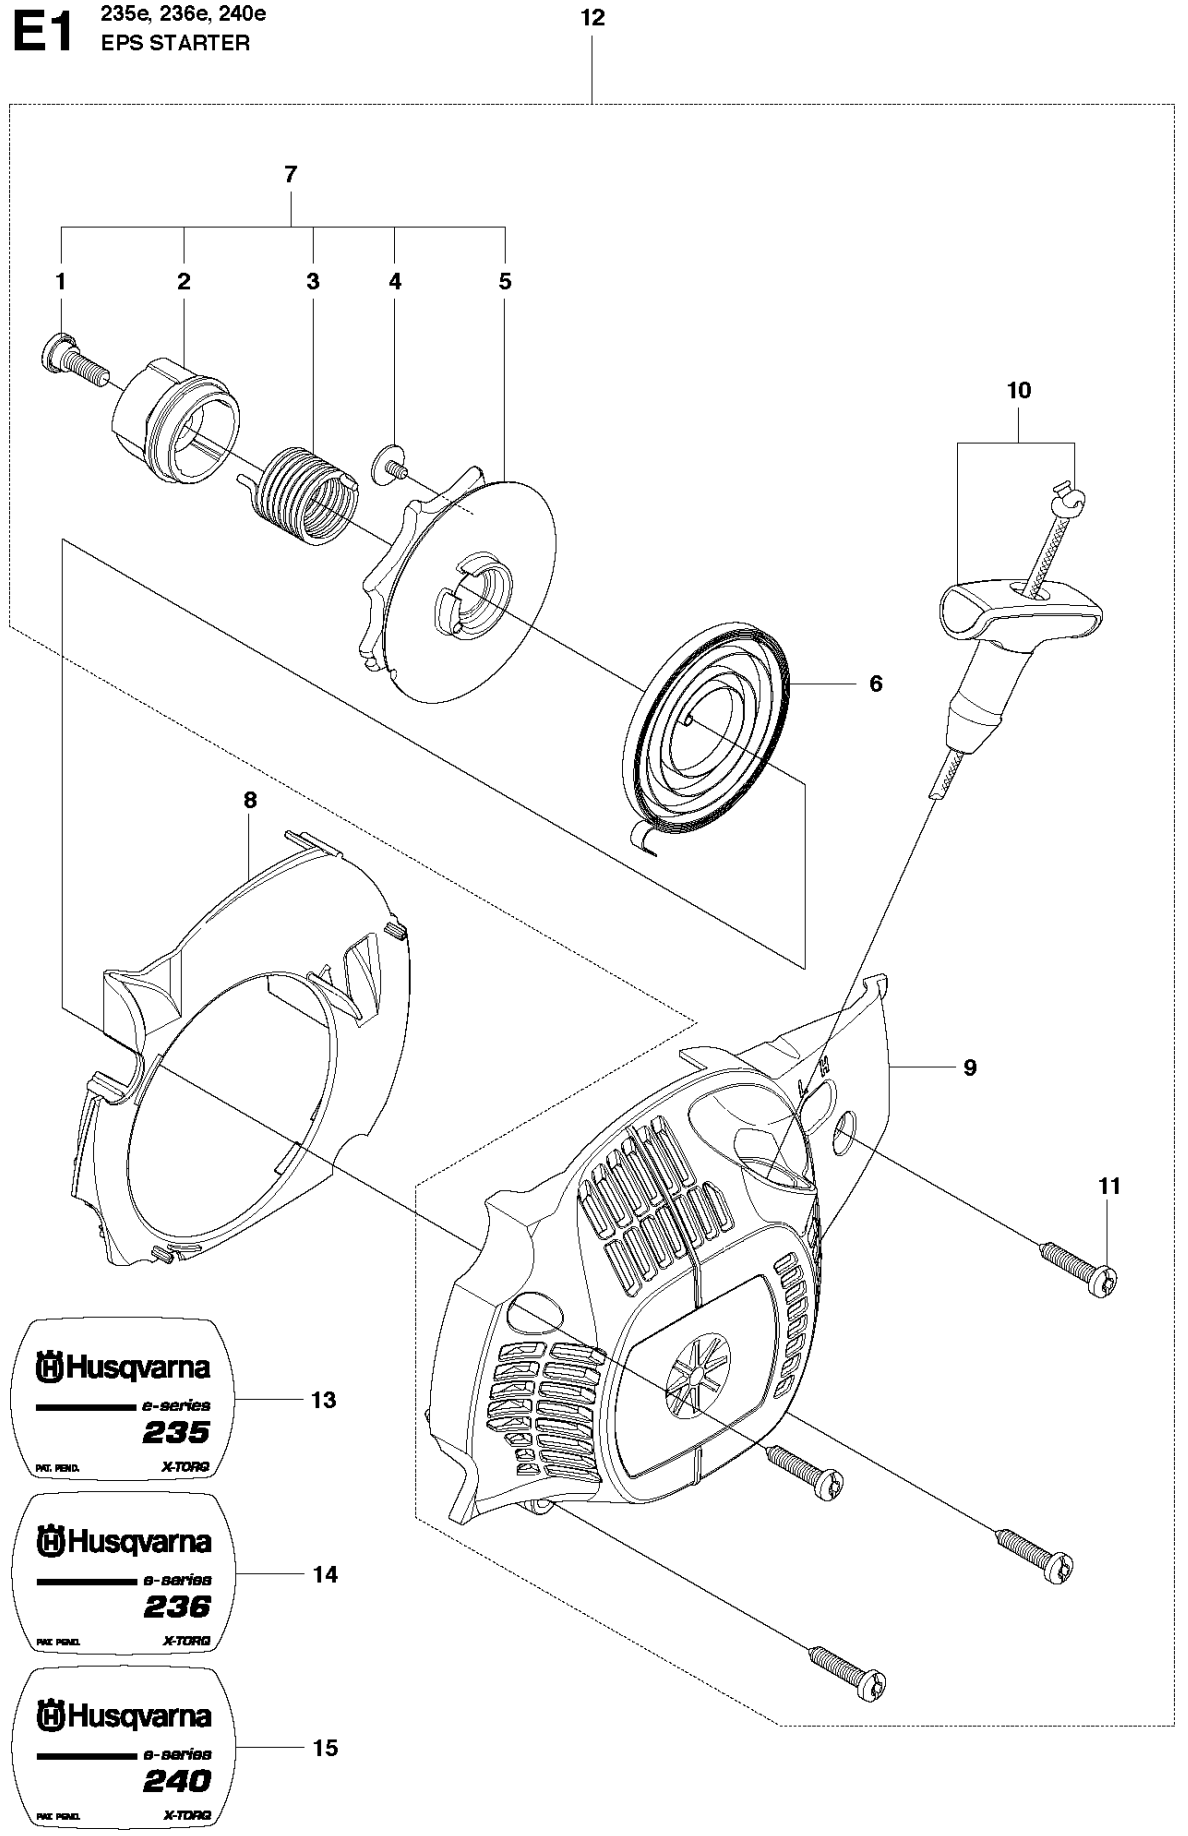

## CHAIN BRAKE

235, 20101400001-20144000000

Ref	Part No	Description	Remark	QTY	KIT
2	545 14 64-01	KNOB		1	
3	530 05 79-50	PIN. DOWEL		1	20
4	530 05 79-40	ASSY. FRONT LINK		1	20
5	530 01 59-11	SCREW		1	20
6	530 01 64-15	SPRING COMPRESSION		1	20
8	530 01 59-13	PEN		1	20
9	530 05 79-23	BRAKE BAND		1	20
10	545 07 10-01	COVER		1	20
11	545 22 71-01	SCREW		3	20
12	545 06 02-01	GEAR		1	20
13	525 88 42-01	WORM GEAR ASSY		1	20
14	574 20 17-01	PEN		1	20
15	545 06 59-01	ADJUSTER		1	20
16	545 05 92-01	COVER		1	20
17	545 22 71-01	SCREW		3	20
18	545 14 93-01	CLIP		1	20
19	545 11 86-01	DECAL		1	
20	525 61 14-01	CHAIN BRAKE		1	

## CHAIN BRAKE

235, 20101400001-20144000000

Ref	Part No	Description	Remark	QTY	KIT
2	530 05 79-50	PIN. DOWEL		1	16
3	530 05 79-40	ASSY. FRONT LINK		1	16
4	530 01 59-11	SCREW		1	16
5	530 01 64-15	SPRING COMPRESSION		1	16
6	530 01 61-10	SCREW		1	16
7	530 03 85-93	RETAINER		1	16
8	530 01 58-26	PEN		1	16
10	530 01 59-13	PEN		1	16
11	530 05 79-23	BRAKE BAND		1	16
12	545 07 10-01	COVER		1	16
13	545 22 71-01	SCREW		3	16
14	530 01 59-17	NUT		2	
15	545 11 87-01	DECAL		1	
16	525 62 89-01	CHAIN BRAKE ASSY		1	

## CLUTCH &amp; OIL PUMP

235, 20101400001-20144000000

Ref	Part No	Description	Remark	QTY	KIT
1	530 01 49-49	CLUTCH		1	
2	530 01 56-11	WASHER		1	
3	530 04 70-61	CLUTCH DRUM ASSY	3/8 6-Tooth	1	
3	530 04 81-32	CLUTCH DRUM	.325 7-tooth	1	
5	530 01 59-07	WASHER		1	
6	574 71 93-01	ASSEMBLY		1	
7	525 31 84-01	DUST SEAL		1	
8	530 03 78-20	WORM GEAR		1	
11	545 22 75-01	BLOCK		1	
12	530 04 94-77	ELBOW		1	
13	545 06 95-01	PICK UP ASSEMBLY OIL TANK		1	
14	545 06 94-01	SEAL		1	13
15	530 05 65-33	SCREEN		1	13
16	545 22 71-01	SCREW		2	

**D** 235, 235e, 236, 236e, 240, 240e  
COVER

Ref	Part No	Description	Remark	QTY KIT	
1	576 54 32-01	KIT		1	
2	574 32 06-01	SCREW		3	1
3	545 11 65-02	DECAL		1	1
4	545 16 59-57	SIGN		1	1

**E1** 235e, 236e, 240e  
EPS STARTER