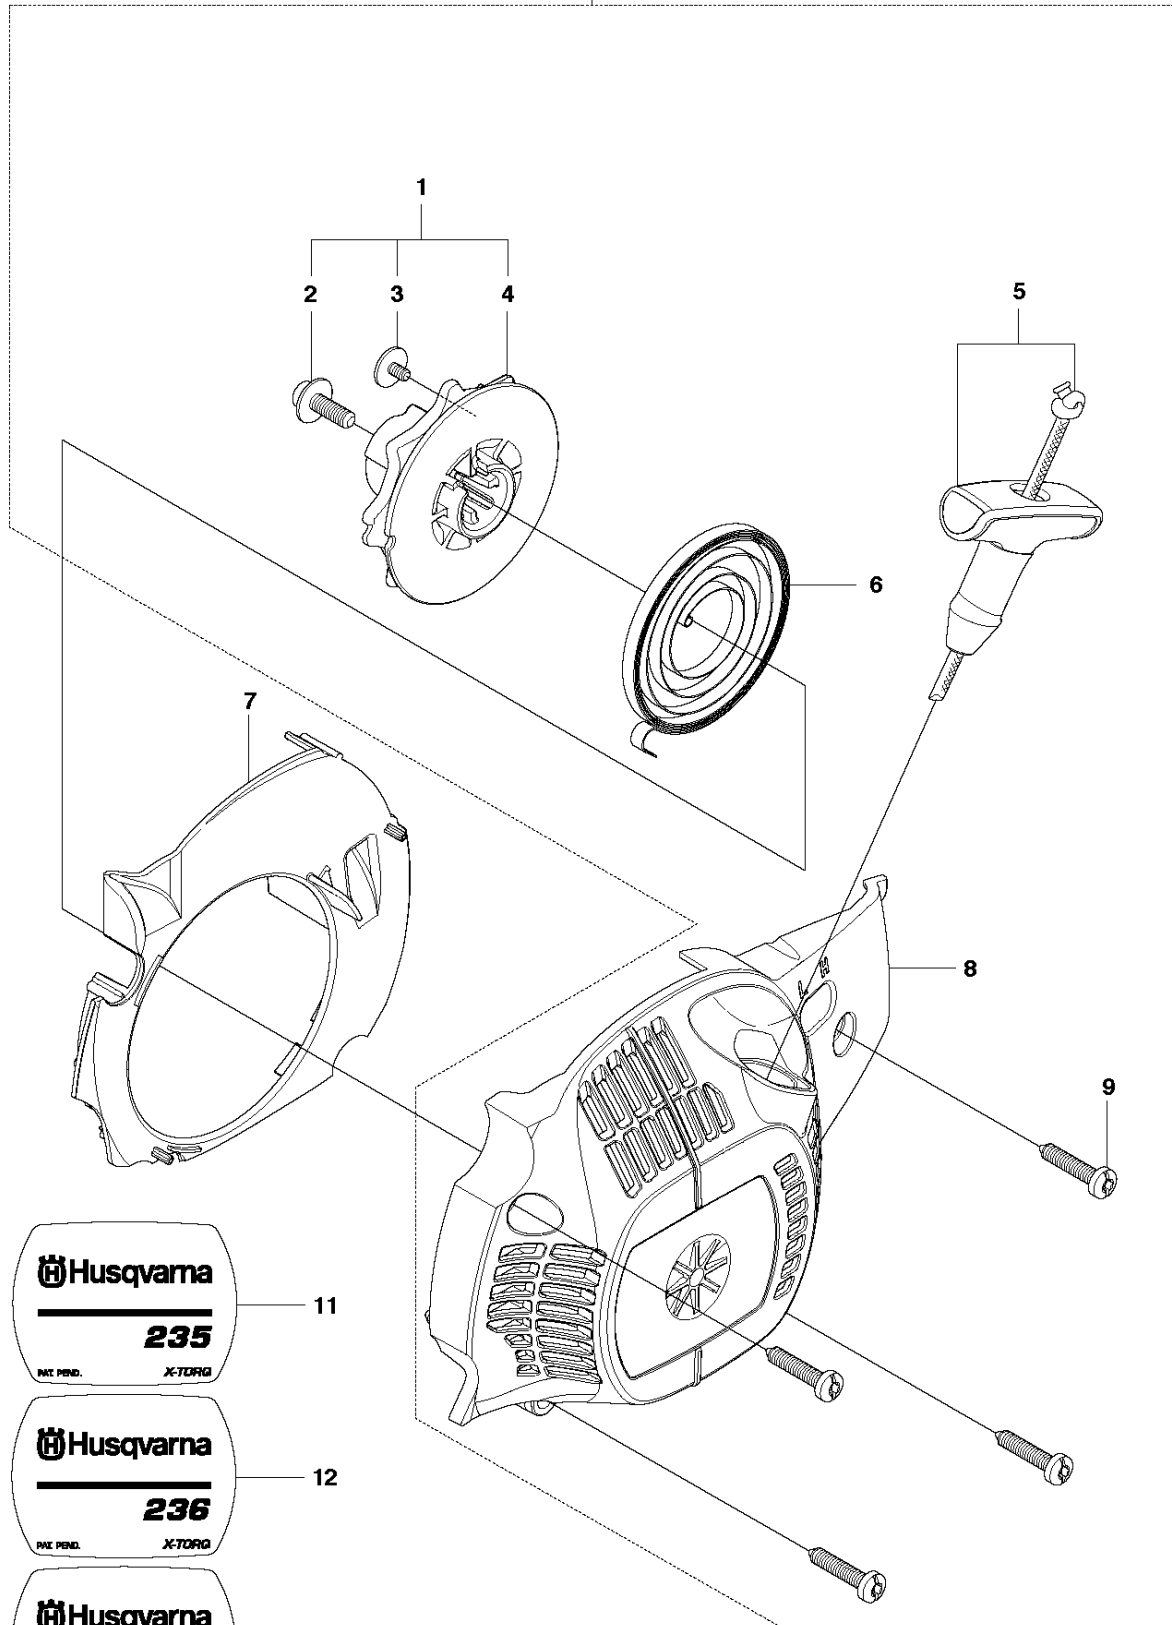

E2 235, 236, 240
STANDARD STARTER

10

STARTER

235, 20101400001-20144000000

Ref	Part No	Description	Remark	QTY	KIT
1	545 00 80-28	STARTER PULLEY		1	
2	530 01 59-20	SCREW		1	1,1
3	530 01 60-80	SCREW		1	1,1
4	530 05 78-90	STARTER PULLEY		1	1,1
5	545 01 00-10	HANDLE		1	10
6	530 04 20-95	SPRING		1	10
7	545 06 38-01	BAFFLE		1	
8	545 06 37-01	FAN HOUSING		1	10
9	530 01 64-32	SCREW		4	10
10	545 00 80-25	KIT		1	
11	545 11 85-03	DECAL		1	
12	575 73 03-01	DECAL		1	
13	545 16 59-47	DECAL		1