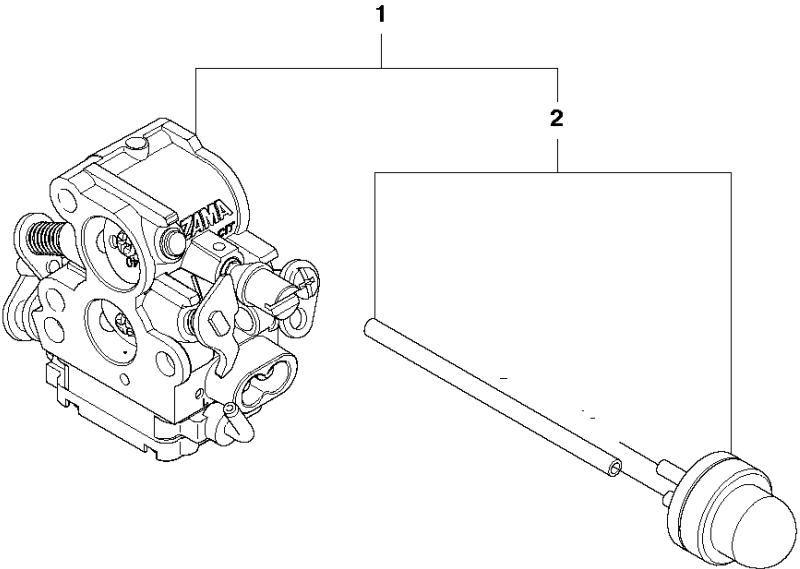

N 235, 235e, 236, 236e, 240, 240e
CARBURETOR DETAILS

CARBURETOR DETAILS

235, 20101400001-20144000000

Ref	Part No	Description	Remark	QTY	KIT
1	586 93 62-02	CARBURETTOR		1	
2	545 00 80-30	PURGE AND LINE ASSEMBLY		1	1
3	545 00 80-31	KIT		1	
4	545 00 80-32	CARBURETTOR KIT		1