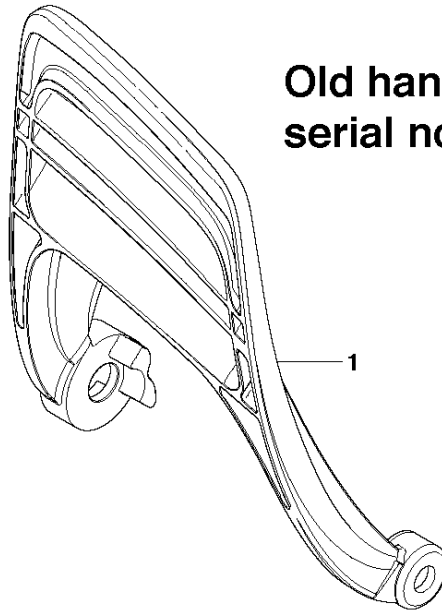

**P** 235, 235e, 236, 236e, 240, 240e  
ACCESSORIES

## ACCESSORIES

235, 20101400001-20144000000

Ref	Part No	Description	Remark	QTY KIT
1	530 03 11-35	WRENCH		1

**Q** 235, 235e, 236, 236e, 240, 240e  
SERVICE UPDATE

**Old hand guard up to  
serial no. 20093899999**