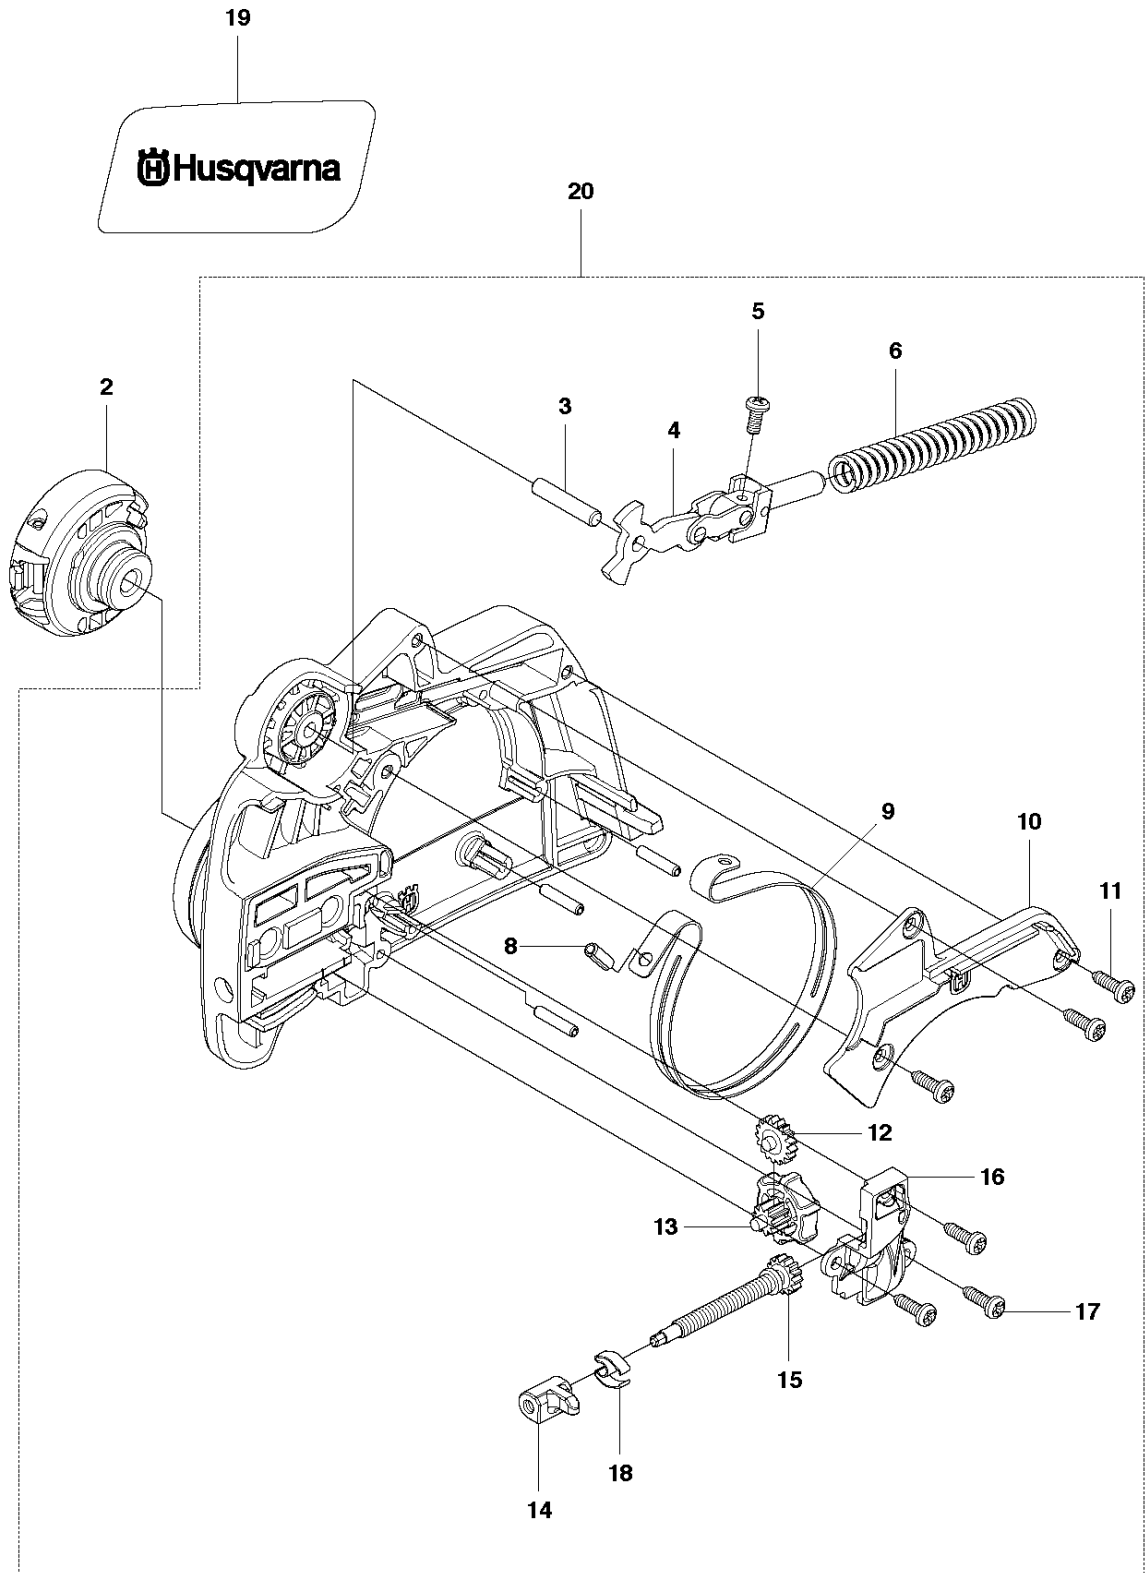

# SPARE PARTS LIST

CHAIN SAWS

235, 20101400001-20144000000

**A** 235e, 236e, 240e  
CHAIN BRAKE ASSY

## CHAIN BRAKE

235, 20101400001-20144000000

Ref	Part No	Description	Remark	QTY	KIT
2	545 14 64-01	KNOB		1	
3	530 05 79-50	PIN. DOWEL		1	20
4	530 05 79-40	ASSY. FRONT LINK		1	20
5	530 01 59-11	SCREW		1	20
6	530 01 64-15	SPRING COMPRESSION		1	20
8	530 01 59-13	PEN		1	20
9	530 05 79-23	BRAKE BAND		1	20
10	545 07 10-01	COVER		1	20
11	545 22 71-01	SCREW		3	20
12	545 06 02-01	GEAR		1	20
13	525 88 42-01	WORM GEAR ASSY		1	20
14	574 20 17-01	PEN		1	20
15	545 06 59-01	ADJUSTER		1	20
16	545 05 92-01	COVER		1	20
17	545 22 71-01	SCREW		3	20
18	545 14 93-01	CLIP		1	20
19	545 11 86-01	DECAL		1	
20	525 61 14-01	CHAIN BRAKE		1	

## CHAIN BRAKE

235, 20101400001-20144000000

Ref	Part No	Description	Remark	QTY	KIT
2	530 05 79-50	PIN. DOWEL		1	16
3	530 05 79-40	ASSY. FRONT LINK		1	16
4	530 01 59-11	SCREW		1	16
5	530 01 64-15	SPRING COMPRESSION		1	16
6	530 01 61-10	SCREW		1	16
7	530 03 85-93	RETAINER		1	16
8	530 01 58-26	PEN		1	16
10	530 01 59-13	PEN		1	16
11	530 05 79-23	BRAKE BAND		1	16
12	545 07 10-01	COVER		1	16
13	545 22 71-01	SCREW		3	16
14	530 01 59-17	NUT		2	
15	545 11 87-01	DECAL		1	
16	525 62 89-01	CHAIN BRAKE ASSY		1	

## CLUTCH &amp; OIL PUMP

235, 20101400001-20144000000

Ref	Part No	Description	Remark	QTY	KIT
1	530 01 49-49	CLUTCH		1	
2	530 01 56-11	WASHER		1	
3	530 04 70-61	CLUTCH DRUM ASSY	3/8 6-Tooth	1	
3	530 04 81-32	CLUTCH DRUM	.325 7-tooth	1	
5	530 01 59-07	WASHER		1	
6	574 71 93-01	ASSEMBLY		1	
7	525 31 84-01	DUST SEAL		1	
8	530 03 78-20	WORM GEAR		1	
11	545 22 75-01	BLOCK		1	
12	530 04 94-77	ELBOW		1	
13	545 06 95-01	PICK UP ASSEMBLY OIL TANK		1	
14	545 06 94-01	SEAL		1	13
15	530 05 65-33	SCREEN		1	13
16	545 22 71-01	SCREW		2	