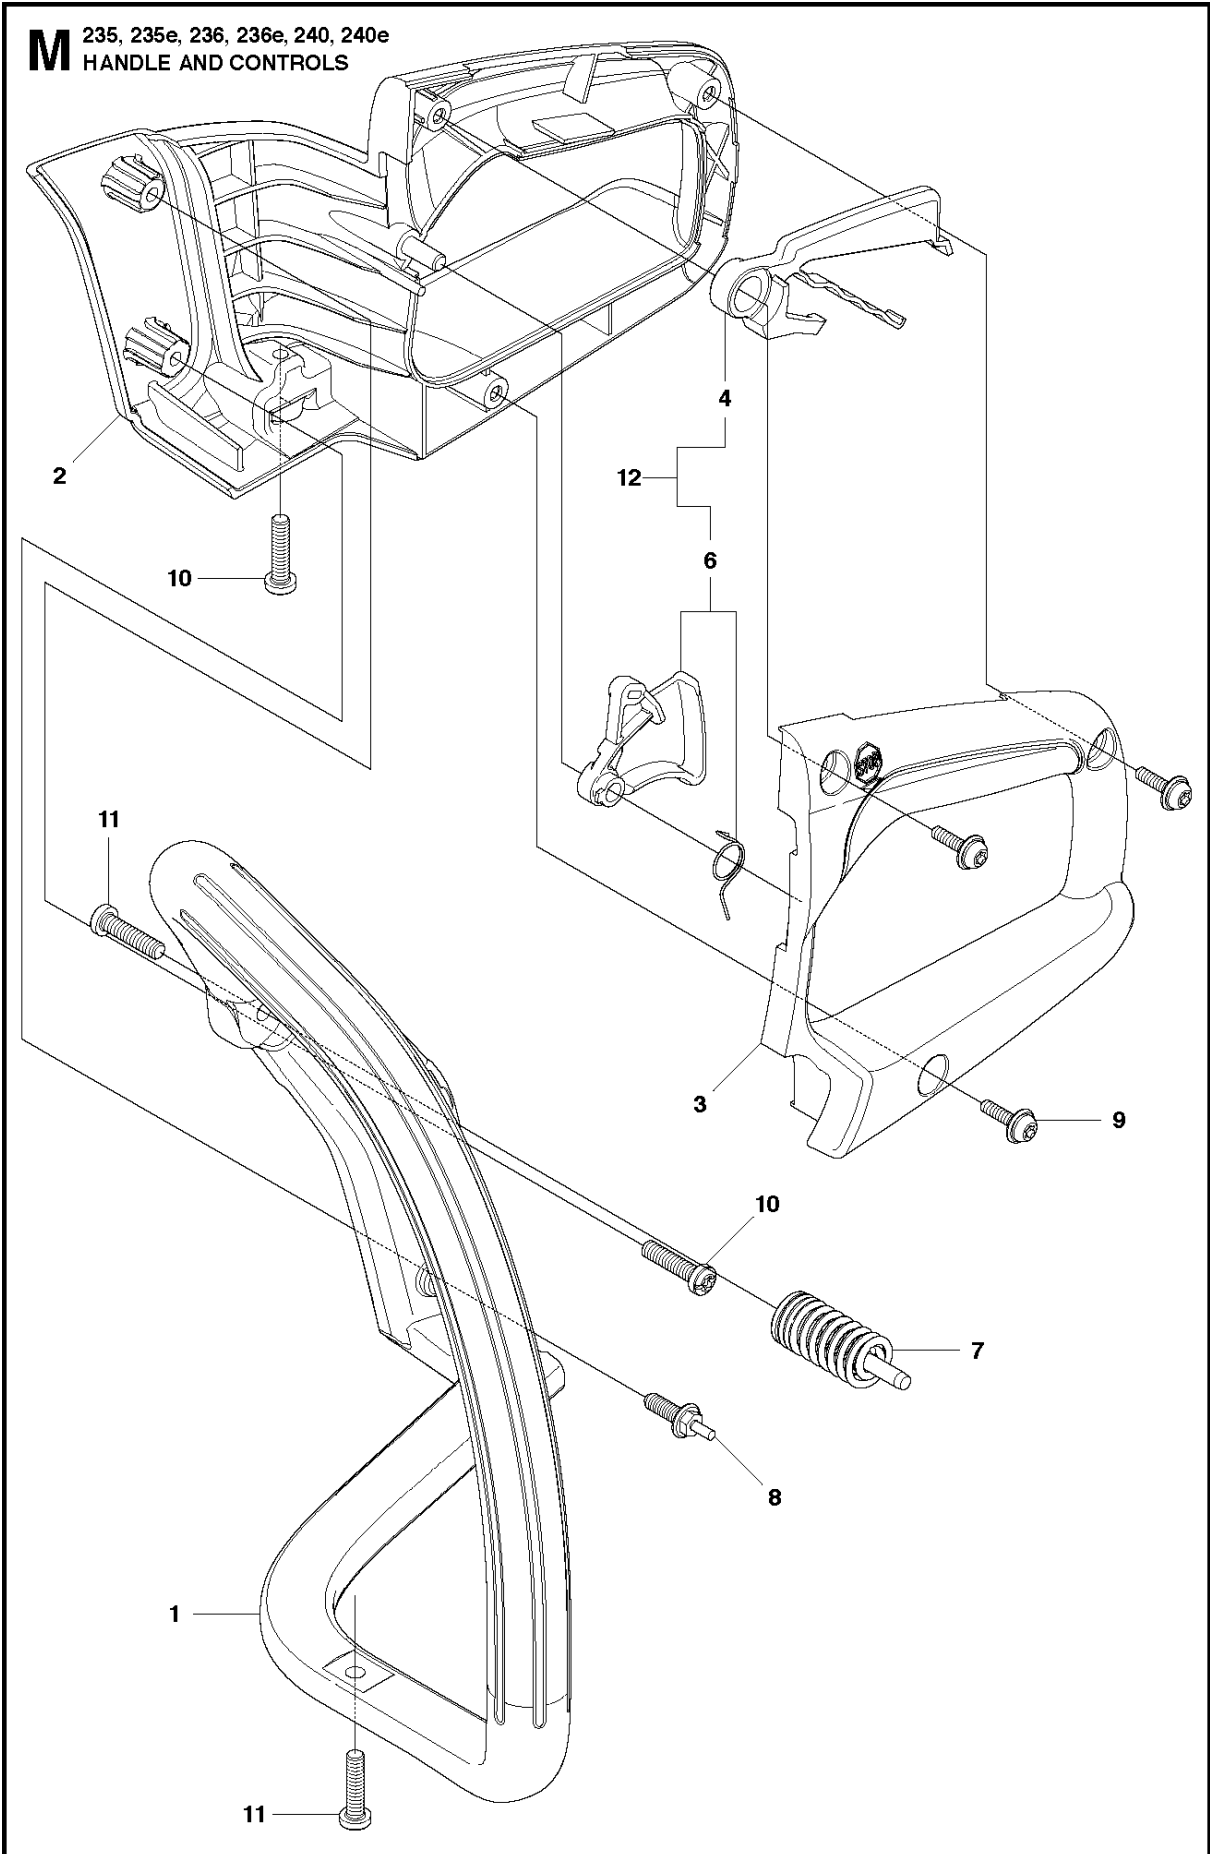

HANDLE & CONTROLS

235, 20101400001-20144000000

Ref	Part No	Description	Remark	QTY	KIT
1	545 06 24-01	FRONT HANDLE		1	
2	545 06 22-02	REAR HANDLE W/OVMLD 240E		1	
2	545 06 22-01	REAR HANDLE		1	
3	545 06 23-02	REAR HANDLE COVER W/OVMLD 240E		1	
3	545 06 23-01	REAR HANDLE COVER 235/235E		1	
4	545 06 26-01	LOCKOUT- THROTTLE		1	12
6	545 12 15-01	ASSY TRIGGER & SPRING		1	12
7	545 03 39-01	ISOLATOR		1	
8	545 07 63-01	ISOLATION LIMITER SCREW		1	
9	530 01 64-33	SCREW		3	
10	530 01 63-49	SCREW		2	
11	530 01 64-32	SCREW		2	
12	545 08 10-13	KIT		1