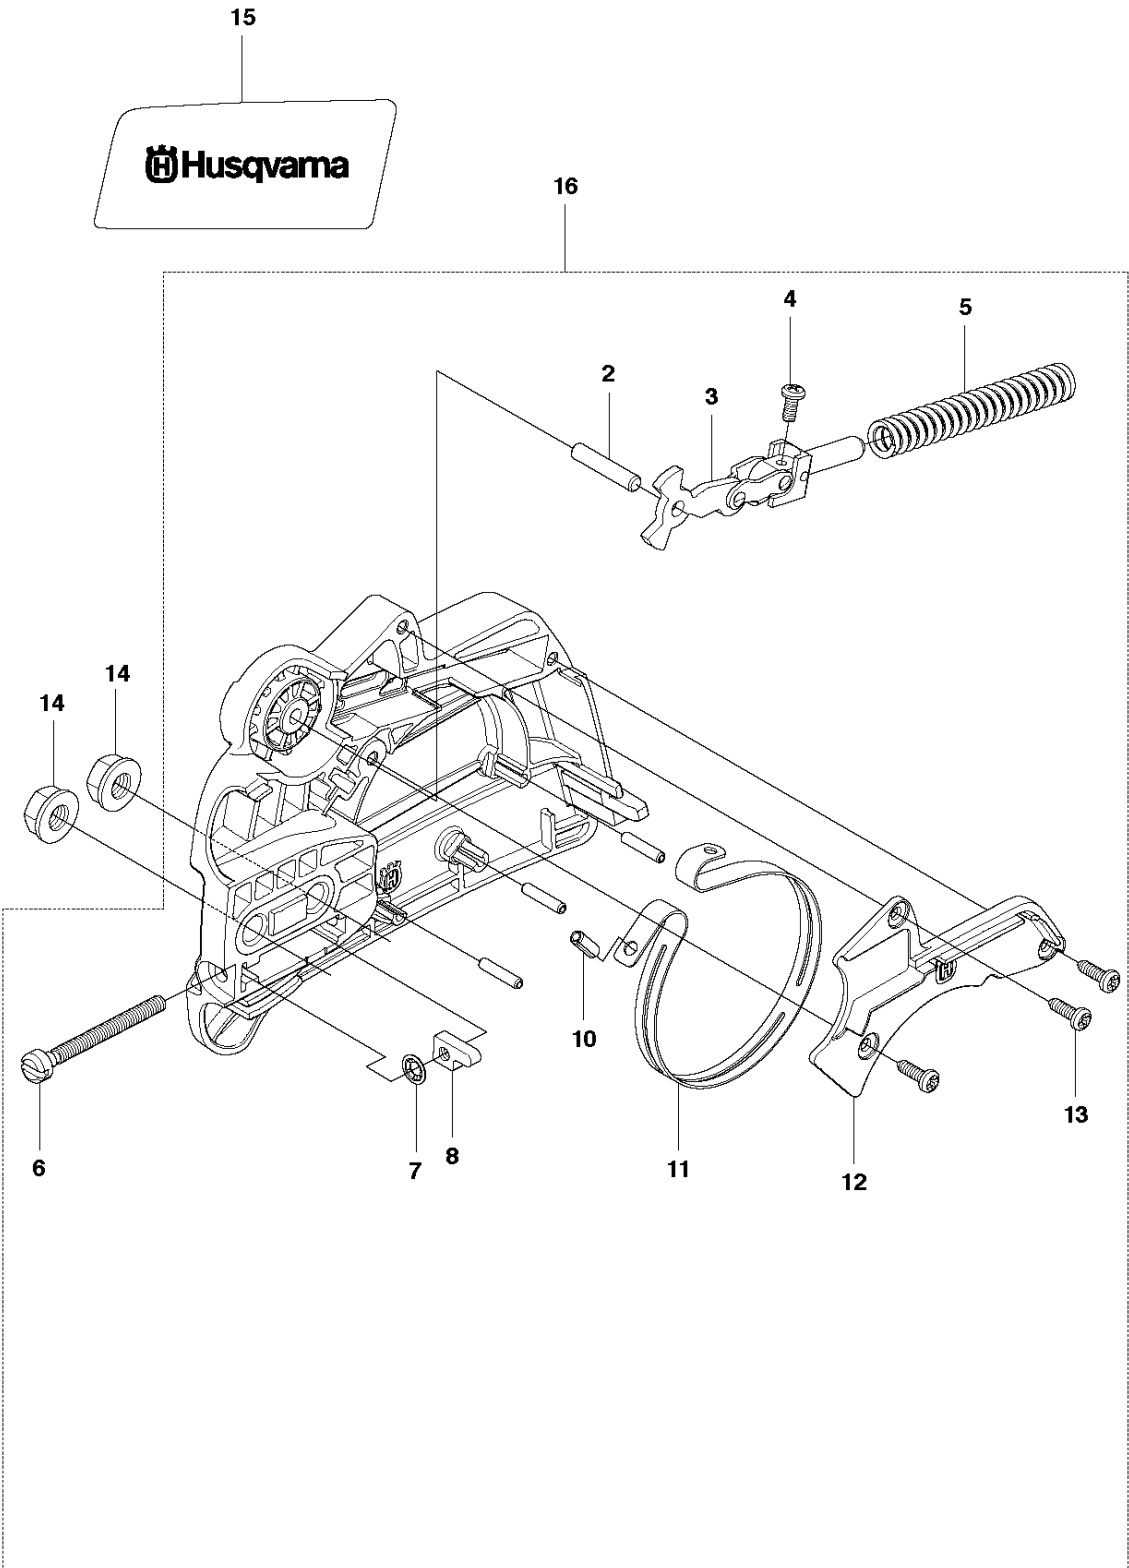

# SPARE PARTS LIST

CHAIN SAWS

235, 20101400001-20144000000

**A** 235e, 236e, 240e  
CHAIN BRAKE ASSY

## CHAIN BRAKE

235, 20101400001-20144000000

Ref	Part No	Description	Remark	QTY	KIT
2	545 14 64-01	KNOB		1	
3	530 05 79-50	PIN. DOWEL		1	20
4	530 05 79-40	ASSY. FRONT LINK		1	20
5	530 01 59-11	SCREW		1	20
6	530 01 64-15	SPRING COMPRESSION		1	20
8	530 01 59-13	PEN		1	20
9	530 05 79-23	BRAKE BAND		1	20
10	545 07 10-01	COVER		1	20
11	545 22 71-01	SCREW		3	20
12	545 06 02-01	GEAR		1	20
13	525 88 42-01	WORM GEAR ASSY		1	20
14	574 20 17-01	PEN		1	20
15	545 06 59-01	ADJUSTER		1	20
16	545 05 92-01	COVER		1	20
17	545 22 71-01	SCREW		3	20
18	545 14 93-01	CLIP		1	20
19	545 11 86-01	DECAL		1	
20	525 61 14-01	CHAIN BRAKE		1	

## CHAIN BRAKE

235, 20101400001-20144000000

Ref	Part No	Description	Remark	QTY	KIT
2	530 05 79-50	PIN. DOWEL		1	16
3	530 05 79-40	ASSY. FRONT LINK		1	16
4	530 01 59-11	SCREW		1	16
5	530 01 64-15	SPRING COMPRESSION		1	16
6	530 01 61-10	SCREW		1	16
7	530 03 85-93	RETAINER		1	16
8	530 01 58-26	PEN		1	16
10	530 01 59-13	PEN		1	16
11	530 05 79-23	BRAKE BAND		1	16
12	545 07 10-01	COVER		1	16
13	545 22 71-01	SCREW		3	16
14	530 01 59-17	NUT		2	
15	545 11 87-01	DECAL		1	
16	525 62 89-01	CHAIN BRAKE ASSY		1	

## CLUTCH &amp; OIL PUMP

235, 20101400001-20144000000

Ref	Part No	Description	Remark	QTY	KIT
1	530 01 49-49	CLUTCH		1	
2	530 01 56-11	WASHER		1	
3	530 04 70-61	CLUTCH DRUM ASSY	3/8 6-Tooth	1	
3	530 04 81-32	CLUTCH DRUM	.325 7-tooth	1	
5	530 01 59-07	WASHER		1	
6	574 71 93-01	ASSEMBLY		1	
7	525 31 84-01	DUST SEAL		1	
8	530 03 78-20	WORM GEAR		1	
11	545 22 75-01	BLOCK		1	
12	530 04 94-77	ELBOW		1	
13	545 06 95-01	PICK UP ASSEMBLY OIL TANK		1	
14	545 06 94-01	SEAL		1	13
15	530 05 65-33	SCREEN		1	13
16	545 22 71-01	SCREW		2	