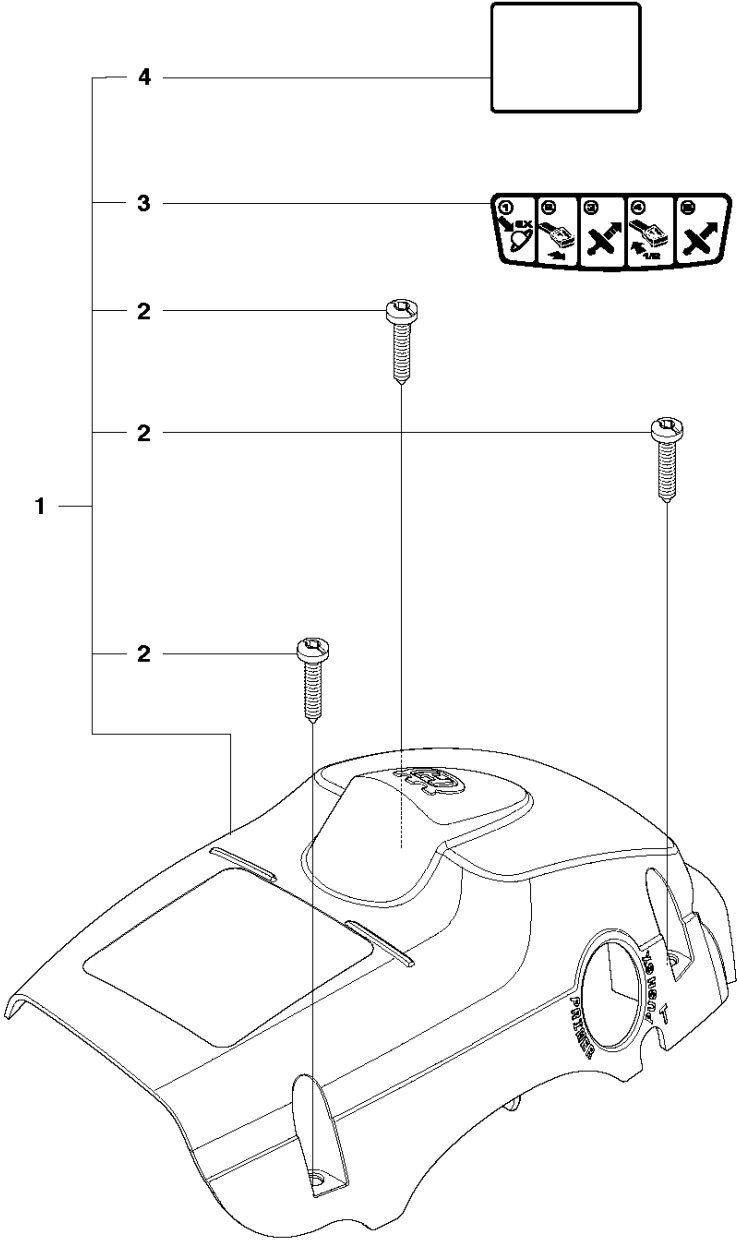

## CHAIN BRAKE

235, 20101400001-20144000000

Ref	Part No	Description	Remark	QTY	KIT
2	545 14 64-01	KNOB		1	
3	530 05 79-50	PIN. DOWEL		1	20
4	530 05 79-40	ASSY. FRONT LINK		1	20
5	530 01 59-11	SCREW		1	20
6	530 01 64-15	SPRING COMPRESSION		1	20
8	530 01 59-13	PEN		1	20
9	530 05 79-23	BRAKE BAND		1	20
10	545 07 10-01	COVER		1	20
11	545 22 71-01	SCREW		3	20
12	545 06 02-01	GEAR		1	20
13	525 88 42-01	WORM GEAR ASSY		1	20
14	574 20 17-01	PEN		1	20
15	545 06 59-01	ADJUSTER		1	20
16	545 05 92-01	COVER		1	20
17	545 22 71-01	SCREW		3	20
18	545 14 93-01	CLIP		1	20
19	545 11 86-01	DECAL		1	
20	525 61 14-01	CHAIN BRAKE		1	

## CHAIN BRAKE

235, 20101400001-20144000000

Ref	Part No	Description	Remark	QTY	KIT
2	530 05 79-50	PIN. DOWEL		1	16
3	530 05 79-40	ASSY. FRONT LINK		1	16
4	530 01 59-11	SCREW		1	16
5	530 01 64-15	SPRING COMPRESSION		1	16
6	530 01 61-10	SCREW		1	16
7	530 03 85-93	RETAINER		1	16
8	530 01 58-26	PEN		1	16
10	530 01 59-13	PEN		1	16
11	530 05 79-23	BRAKE BAND		1	16
12	545 07 10-01	COVER		1	16
13	545 22 71-01	SCREW		3	16
14	530 01 59-17	NUT		2	
15	545 11 87-01	DECAL		1	
16	525 62 89-01	CHAIN BRAKE ASSY		1	

## CLUTCH &amp; OIL PUMP

235, 20101400001-20144000000

Ref	Part No	Description	Remark	QTY	KIT
1	530 01 49-49	CLUTCH		1	
2	530 01 56-11	WASHER		1	
3	530 04 70-61	CLUTCH DRUM ASSY	3/8 6-Tooth	1	
3	530 04 81-32	CLUTCH DRUM	.325 7-tooth	1	
5	530 01 59-07	WASHER		1	
6	574 71 93-01	ASSEMBLY		1	
7	525 31 84-01	DUST SEAL		1	
8	530 03 78-20	WORM GEAR		1	
11	545 22 75-01	BLOCK		1	
12	530 04 94-77	ELBOW		1	
13	545 06 95-01	PICK UP ASSEMBLY OIL TANK		1	
14	545 06 94-01	SEAL		1	13
15	530 05 65-33	SCREEN		1	13
16	545 22 71-01	SCREW		2	

**D** 235, 235e, 236, 236e, 240, 240e  
COVER

Ref	Part No	Description	Remark	QTY KIT	
1	576 54 32-01	KIT		1	
2	574 32 06-01	SCREW		3	1
3	545 11 65-02	DECAL		1	1
4	545 16 59-57	SIGN		1	1

**E1** 235e, 236e, 240e  
EPS STARTER