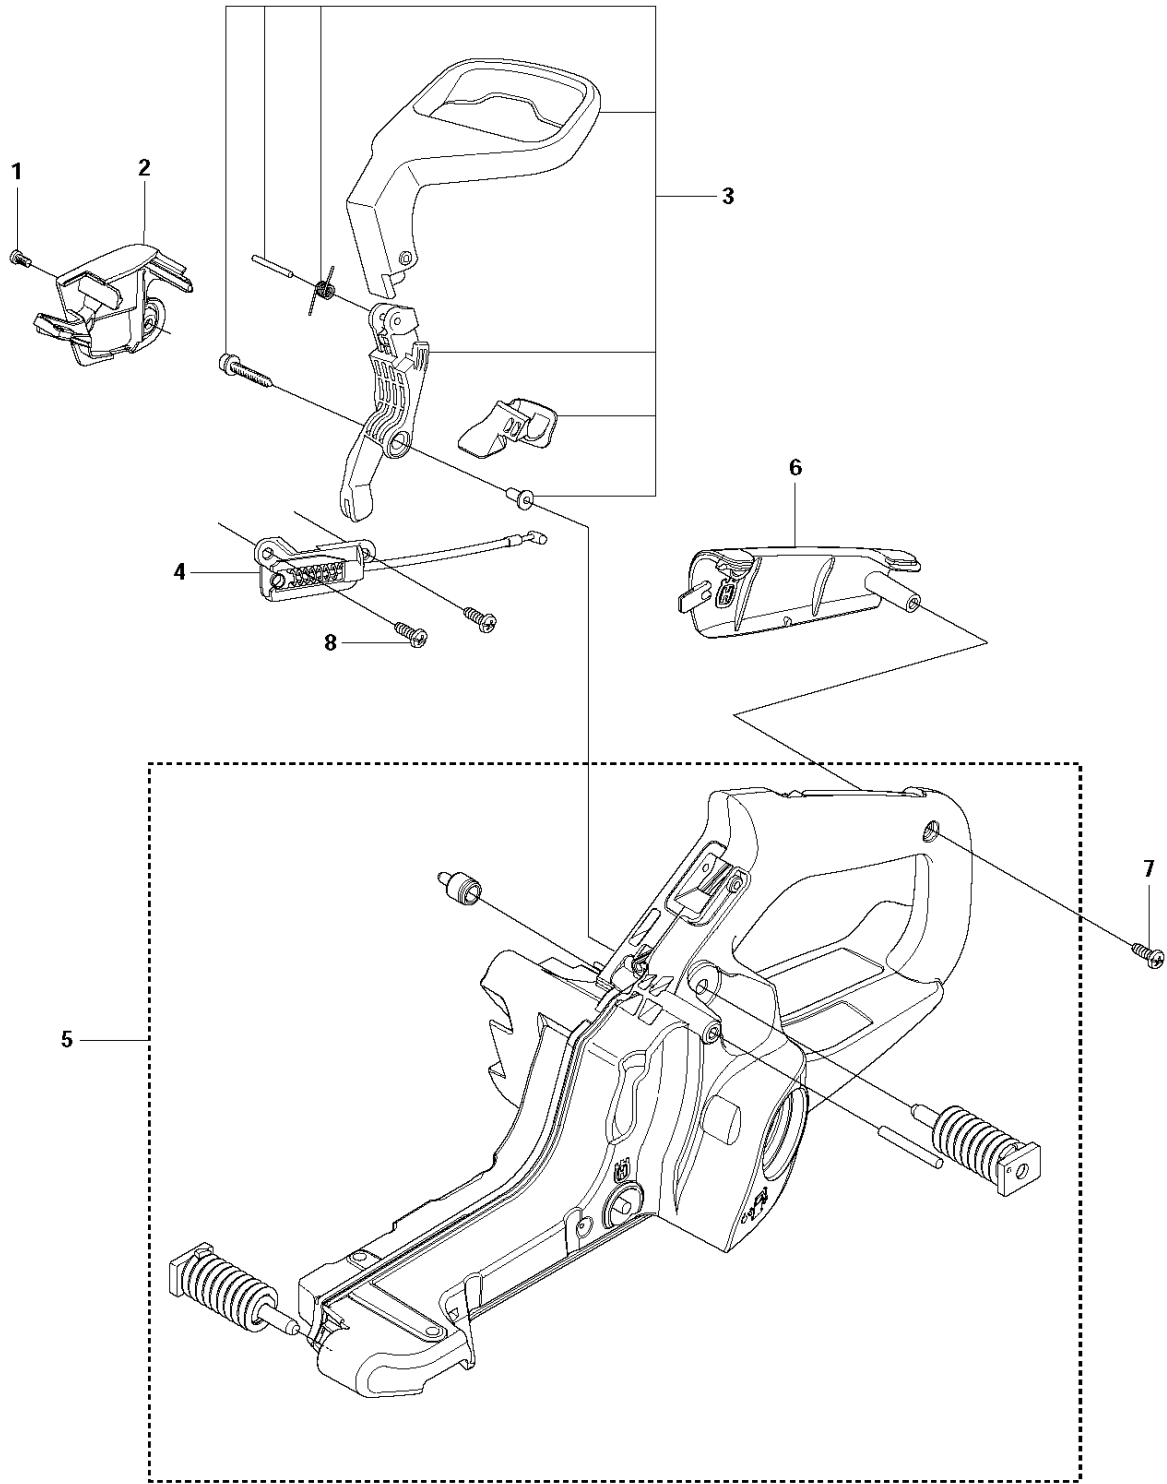

SPARE PARTS LIST

CHAIN SAWS

140 E TRIOBRAKE, 2012-02

CHAIN BRAKE & CLUTCH COVER

140 E TRIOBRAKE, 2012-02

Ref	Part No	Description	Remark	QTY	KIT
1	521 92 59-01	CLUTCH COVER ASSY		1	
2	537 39 26-01	HEAT PROTECTOR		1	1
3	537 34 72-01	GEAR ASSY		1	1
4	537 34 78-01	KNOB		1	
5	503 89 29-01	PIN		1	1
6	503 89 08-02	KNEE JOINT ASSY		1	1
7	735 31 08-20	E-CLIP		1	1
8	503 21 70-10	SCREW CCRPANT		1	1
9	505 89 26-01	BRAKE SPRING		1	1
10	544 30 60-01	BRAKE BAND ASSY		1	1
11	544 35 75-01	LABEL		1	1
12	502 44 69-01	COVER LID		1	1
13	503 85 52-01	GUIDE BUSHING		1	1
14	503 21 70-10	SCREW CCRPANT		9	1
15	544 25 31-01	WEAR PROTECTION		1	1
16	502 49 32-01	CHAIN TENSIONER		1	1
17	544 84 55-01	BEARING SLEEVE		1	1
18	504 54 28-01	COVER LID		1	1

B 140e

TrioBrake

FUEL TANK & HANDLE

140 E TRIOBRAKE, 2012-02

Ref	Part No	Description	Remark	QTY KIT
1	503 21 70-72	SCREW CCRPANT		1
2	502 44 67-01	COVER LID		1
3	575 55 14-01	HAND GUARD		1
4	521 93 93-01	WIRE ASSY		1
5	502 44 63-02	FUEL TANK ASSY		1
6	502 44 68-01	HANDLE INSERT		1
7	503 21 28-10	SCREW CCRPANT		1
8	503 21 70-72	SCREW CCRPANT		2