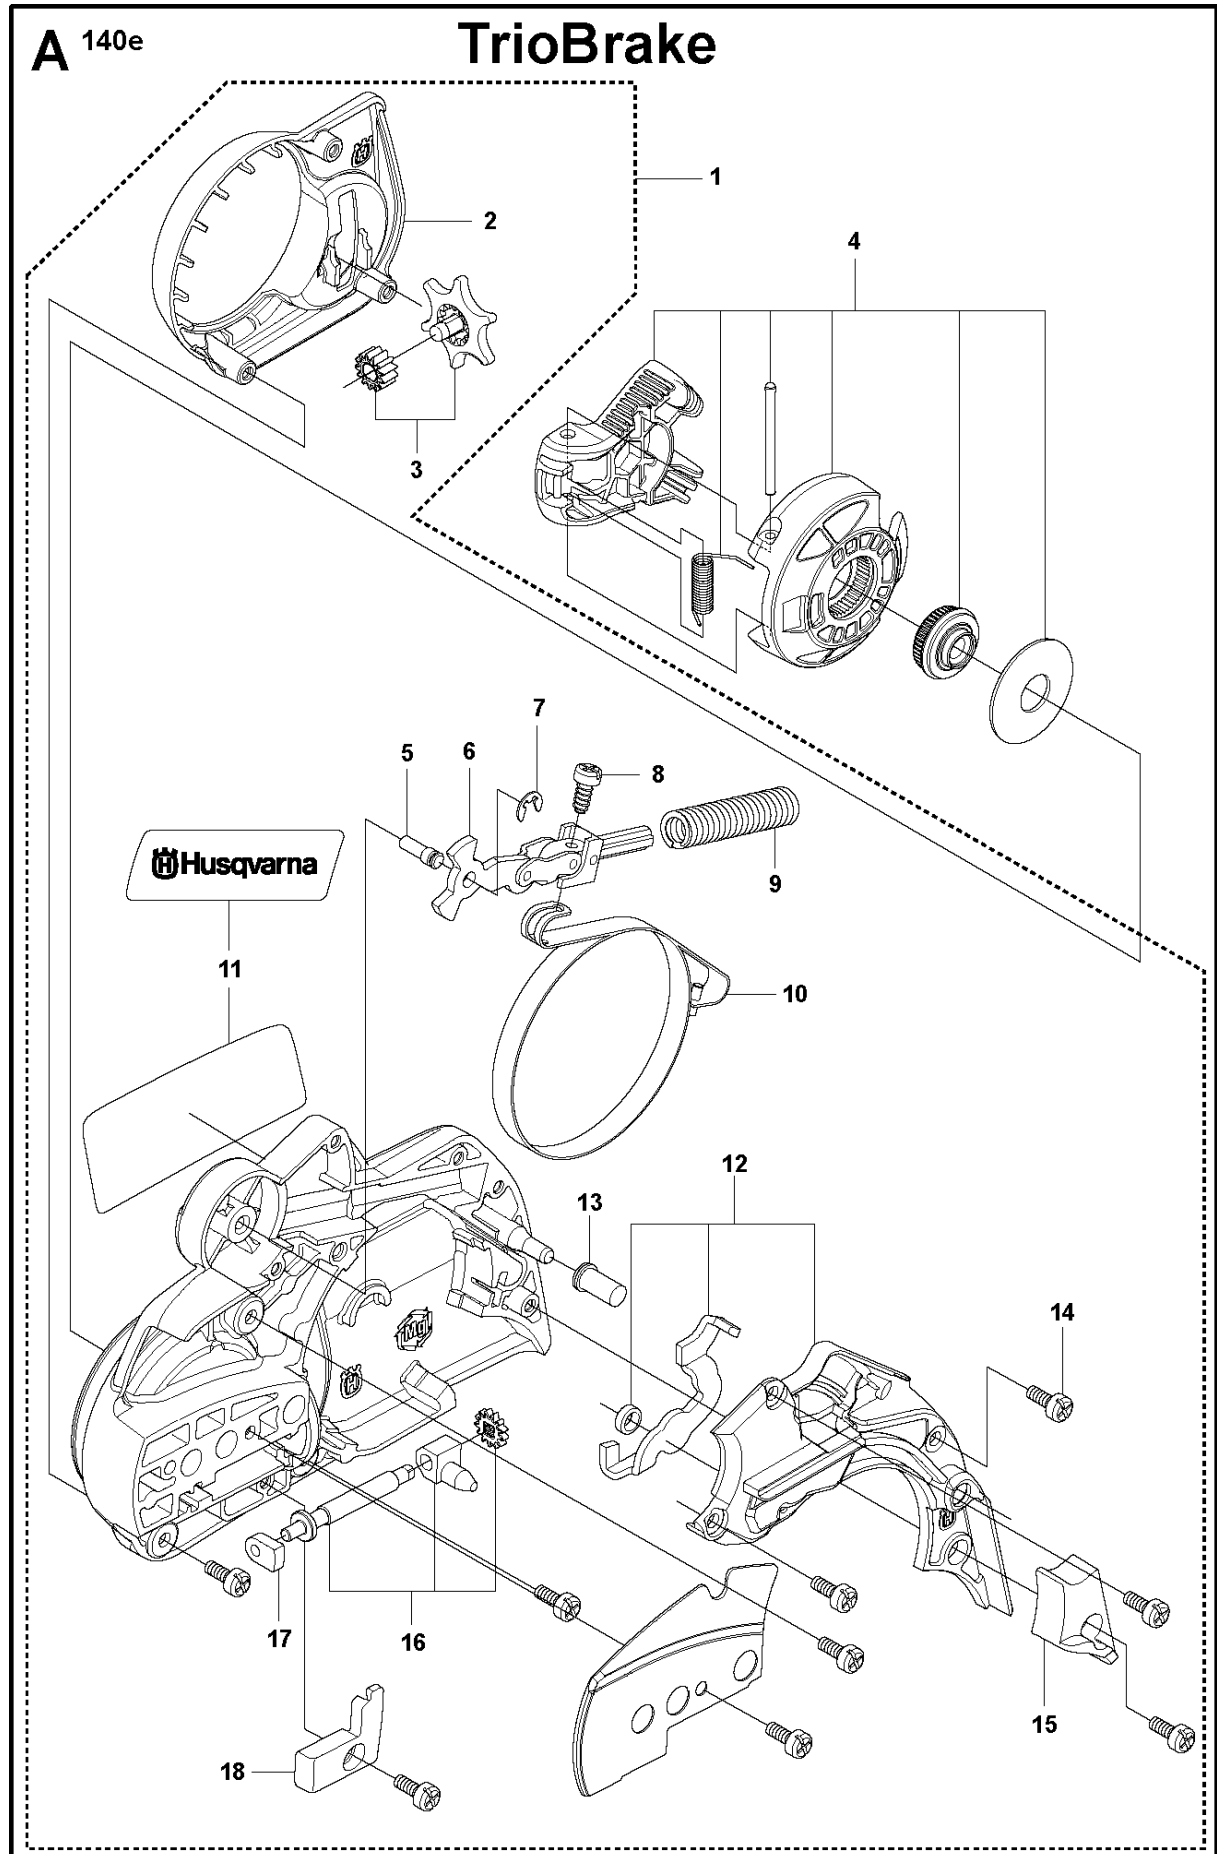

SPARE PARTS LIST

CHAIN SAWS

140 E TRIOBRAKE, 2012-02

CHAIN BRAKE & CLUTCH COVER

140 E TRIOBRAKE, 2012-02

Ref	Part No	Description	Remark	QTY	KIT
1	521 92 59-01	CLUTCH COVER ASSY		1	
2	537 39 26-01	HEAT PROTECTOR		1	1
3	537 34 72-01	GEAR ASSY		1	1
4	537 34 78-01	KNOB		1	
5	503 89 29-01	PIN		1	1
6	503 89 08-02	KNEE JOINT ASSY		1	1
7	735 31 08-20	E-CLIP		1	1
8	503 21 70-10	SCREW CCRPANT		1	1
9	505 89 26-01	BRAKE SPRING		1	1
10	544 30 60-01	BRAKE BAND ASSY		1	1
11	544 35 75-01	LABEL		1	1
12	502 44 69-01	COVER LID		1	1
13	503 85 52-01	GUIDE BUSHING		1	1
14	503 21 70-10	SCREW CCRPANT		9	1
15	544 25 31-01	WEAR PROTECTION		1	1
16	502 49 32-01	CHAIN TENSIONER		1	1
17	544 84 55-01	BEARING SLEEVE		1	1
18	504 54 28-01	COVER LID		1	1

B 140e

TrioBrake

FUEL TANK & HANDLE

140 E TRIOBRAKE, 2012-02

Ref	Part No	Description	Remark	QTY KIT
1	503 21 70-72	SCREW CCRPANT		1
2	502 44 67-01	COVER LID		1
3	575 55 14-01	HAND GUARD		1
4	521 93 93-01	WIRE ASSY		1
5	502 44 63-02	FUEL TANK ASSY		1
6	502 44 68-01	HANDLE INSERT		1
7	503 21 28-10	SCREW CCRPANT		1
8	503 21 70-72	SCREW CCRPANT		2