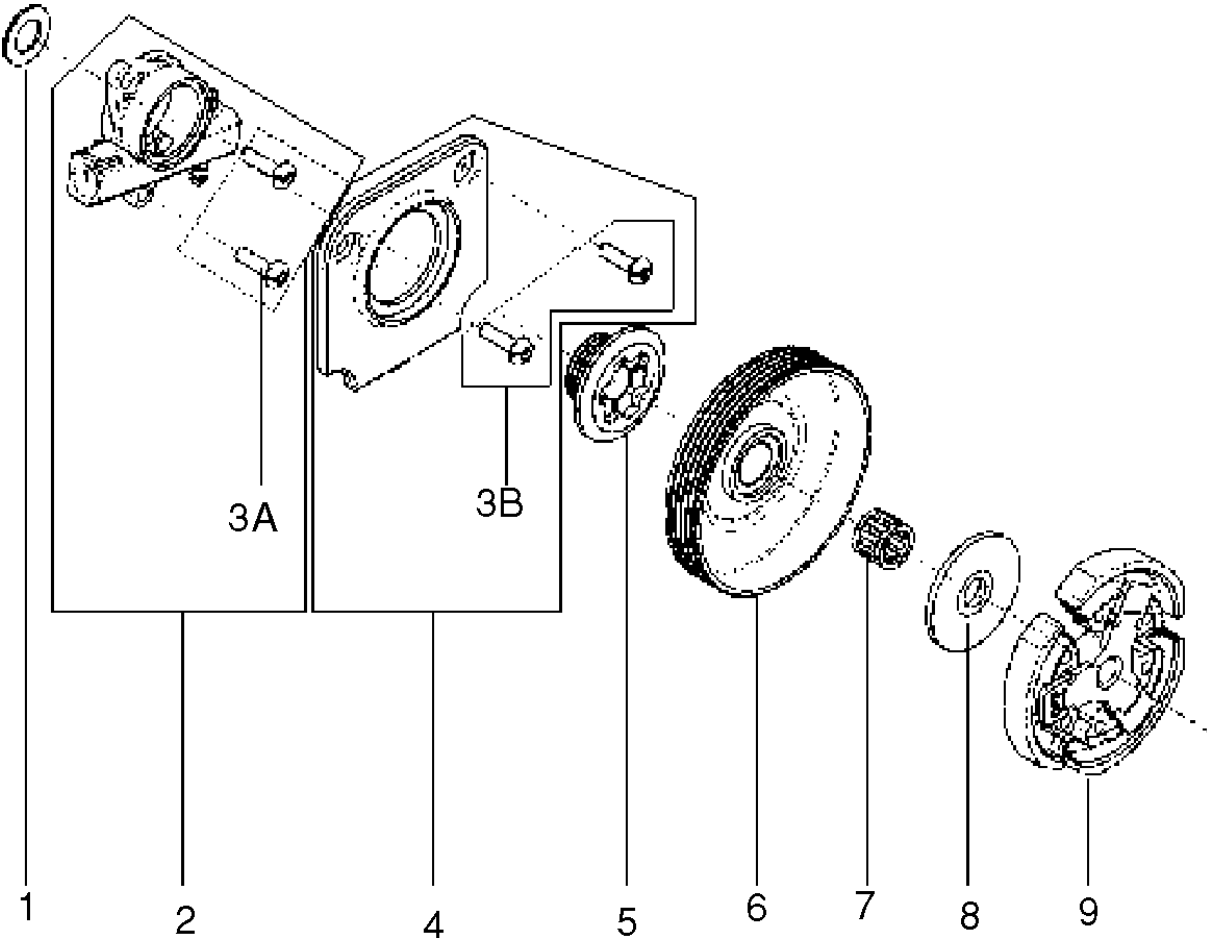

## IGNITION SYSTEM

125, 967068002, 20174500001-Current

Ref	Part No	Description	Remark	QTY KIT
1	582 61 81-01	FLYWHEEL ASSY		1
2	582 61 82-01	IGNITION KIT		1
3	574 22 64-01	SWITCH		1
4	574 72 72-01	WIRE		1
5	574 22 31-01	WIRE		1

## CLUTCH &amp; OIL PUMP

125, 967068002, 20174500001-Current

Ref	Part No	Description	Remark	QTY	KIT
1	574 22 44-01	SPACER		1	
2	589 40 44-01	OIL PUMP ASSY		1	
3A	574 22 13-02	SCREW		2	2
4	589 40 46-01	COVER ASSY		1	
3B	574 22 13-02	SCREW		2	4
5	574 22 48-01	WORM GEAR		1	
6	585 90 46-01	CLUTCH DRUM		1	
7	514 18 33-01	BEARING		1	
8	574 22 51-01	WASHER		1	
9	574 22 52-01	CLUTCH ASSY		1	