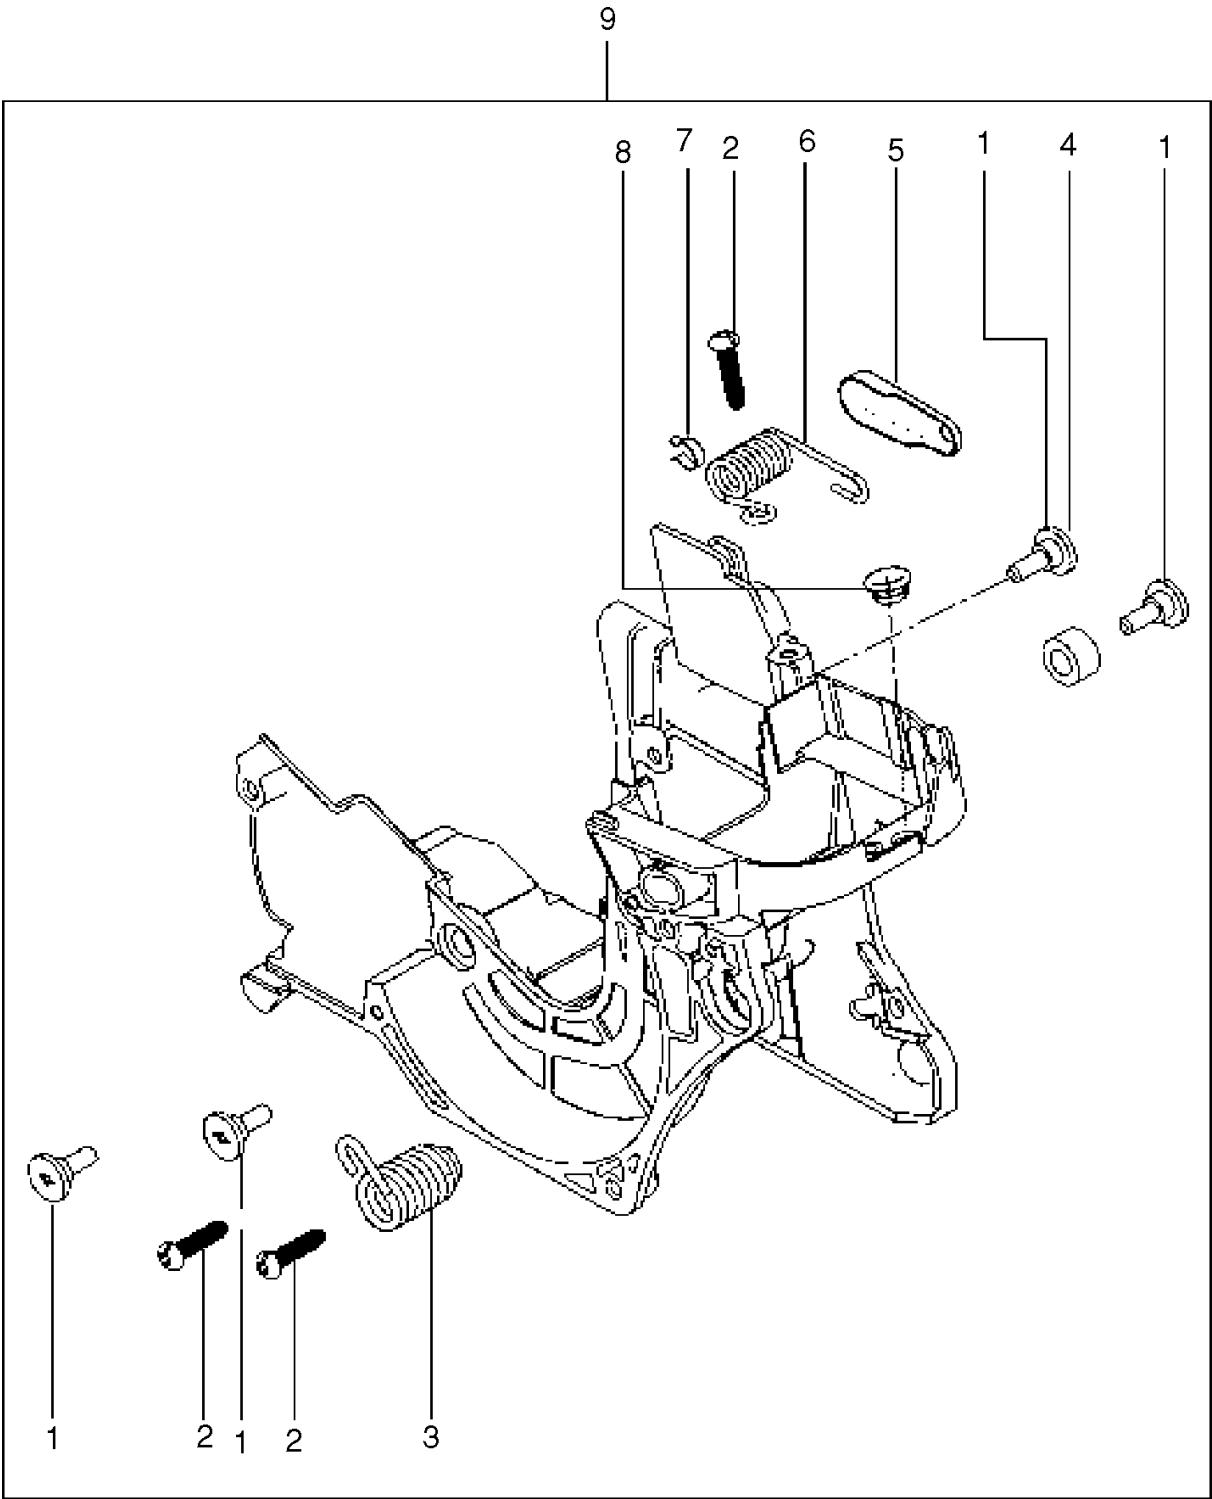

## CLUTCH &amp; OIL PUMP

125, 967068002, 20174500001-Current

Ref	Part No	Description	Remark	QTY	KIT
1	574 22 44-01	SPACER		1	
2	589 40 44-01	OIL PUMP ASSY		1	
3A	574 22 13-02	SCREW		2	2
4	589 40 46-01	COVER ASSY		1	
3B	574 22 13-02	SCREW		2	4
5	574 22 48-01	WORM GEAR		1	
6	585 90 46-01	CLUTCH DRUM		1	
7	514 18 33-01	BEARING		1	
8	574 22 51-01	WASHER		1	
9	574 22 52-01	CLUTCH ASSY		1	

## CARBURETOR &amp; AIR FILTER

125, 967068002, 20174500001-Current

Ref	Part No	Description	Remark	QTY KIT
1	584 95 63-02	SCREW		2
2	574 22 39-01	SCREW		1
3	574 72 97-01	FILTER HOLDER		1
4	582 60 32-01	CARBURETTOR		1
5	593 37 62-01	ADAPTER		1
6	574 22 36-01	GASKET		1
7	588 81 86-03	CHOKE		1
8	574 22 37-02	AIR FILTER ASSY		1

## CRANKCASE

125, 967068002, 20174500001-Current

Ref	Part No	Description	Remark	QTY KIT
1	582 62 92-01	SHORT BLOCK ASSY		1
2	574 22 22-01	GASKET		1
3	574 22 58-01	CHAIN CATCHER		1
4	574 73 11-01	SCREW		1
5	574 22 55-01	NUT		2
6	574 72 70-01	SCREW		2
7	582 62 94-01	BAR PLATE		1
8	574 22 46-01	CONNECTOR		1
9	574 22 45-01	HOSE		1
10	582 62 96-01	SPIKE		1