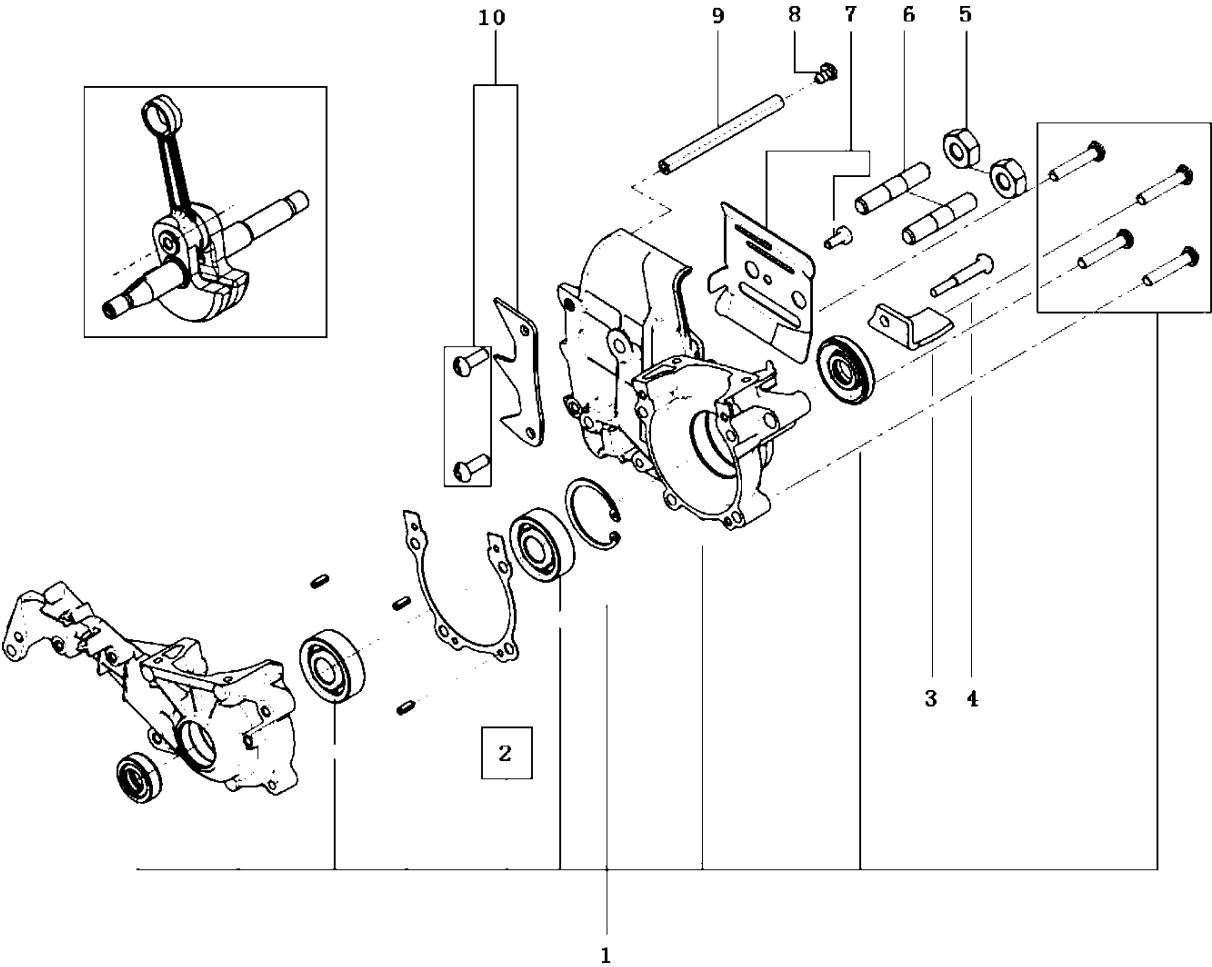

CRANKCASE

125, 967068002, 20174500001-Current

Ref	Part No	Description	Remark	QTY KIT
1	582 62 92-01	SHORT BLOCK ASSY		1
2	574 22 22-01	GASKET		1
3	574 22 58-01	CHAIN CATCHER		1
4	574 73 11-01	SCREW		1
5	574 22 55-01	NUT		2
6	574 72 70-01	SCREW		2
7	582 62 94-01	BAR PLATE		1
8	574 22 46-01	CONNECTOR		1
9	574 22 45-01	HOSE		1
10	582 62 96-01	SPIKE		1