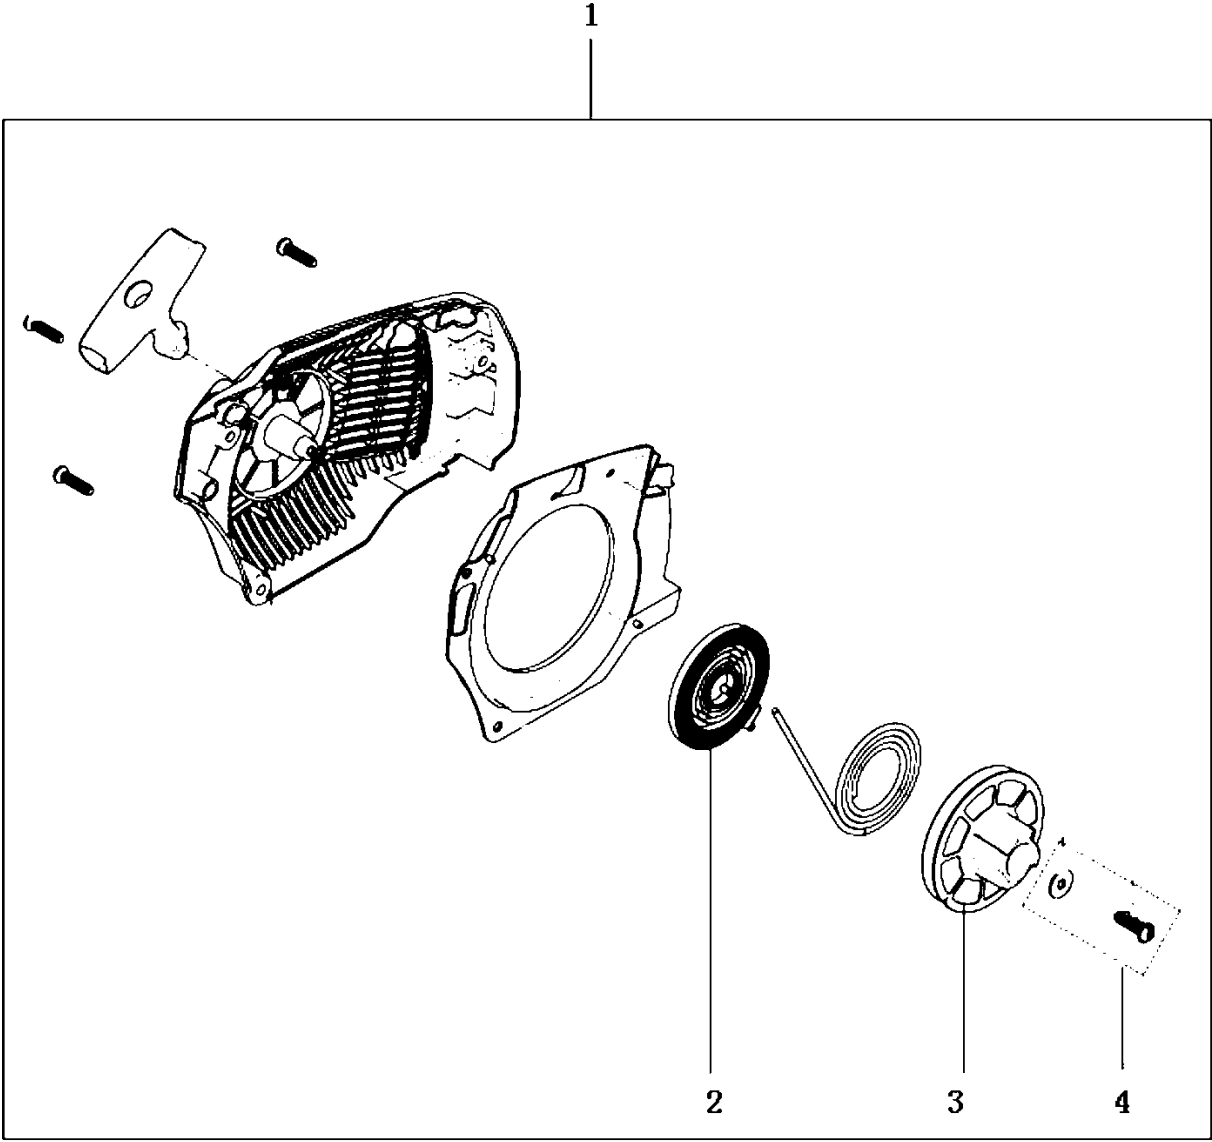

# SPARE PARTS LIST

## CHAIN SAWS

125, 967068002, 20174500001-Current

STARTER

125, 967068002, 20174500001-Current

Ref	Part No	Description	Remark	QTY KIT	
1	582 61 83-02	STARTER ASSY		1	
2	584 79 18-01	SPRING		1	1
3	584 79 15-01	STARTER PULLEY		1	1
4	582 61 85-01	PULLEY ASSY		1	1
5	582 28 29-02	DECAL	Brand decal	1	

## CLUTCH &amp; OIL PUMP

125, 967068002, 20174500001-Current

Ref	Part No	Description	Remark	QTY	KIT
1	574 22 44-01	SPACER		1	
2	589 40 44-01	OIL PUMP ASSY		1	
3A	574 22 13-02	SCREW		2	2
4	589 40 46-01	COVER ASSY		1	
3B	574 22 13-02	SCREW		2	4
5	574 22 48-01	WORM GEAR		1	
6	585 90 46-01	CLUTCH DRUM		1	
7	514 18 33-01	BEARING		1	
8	574 22 51-01	WASHER		1	
9	574 22 52-01	CLUTCH ASSY		1	