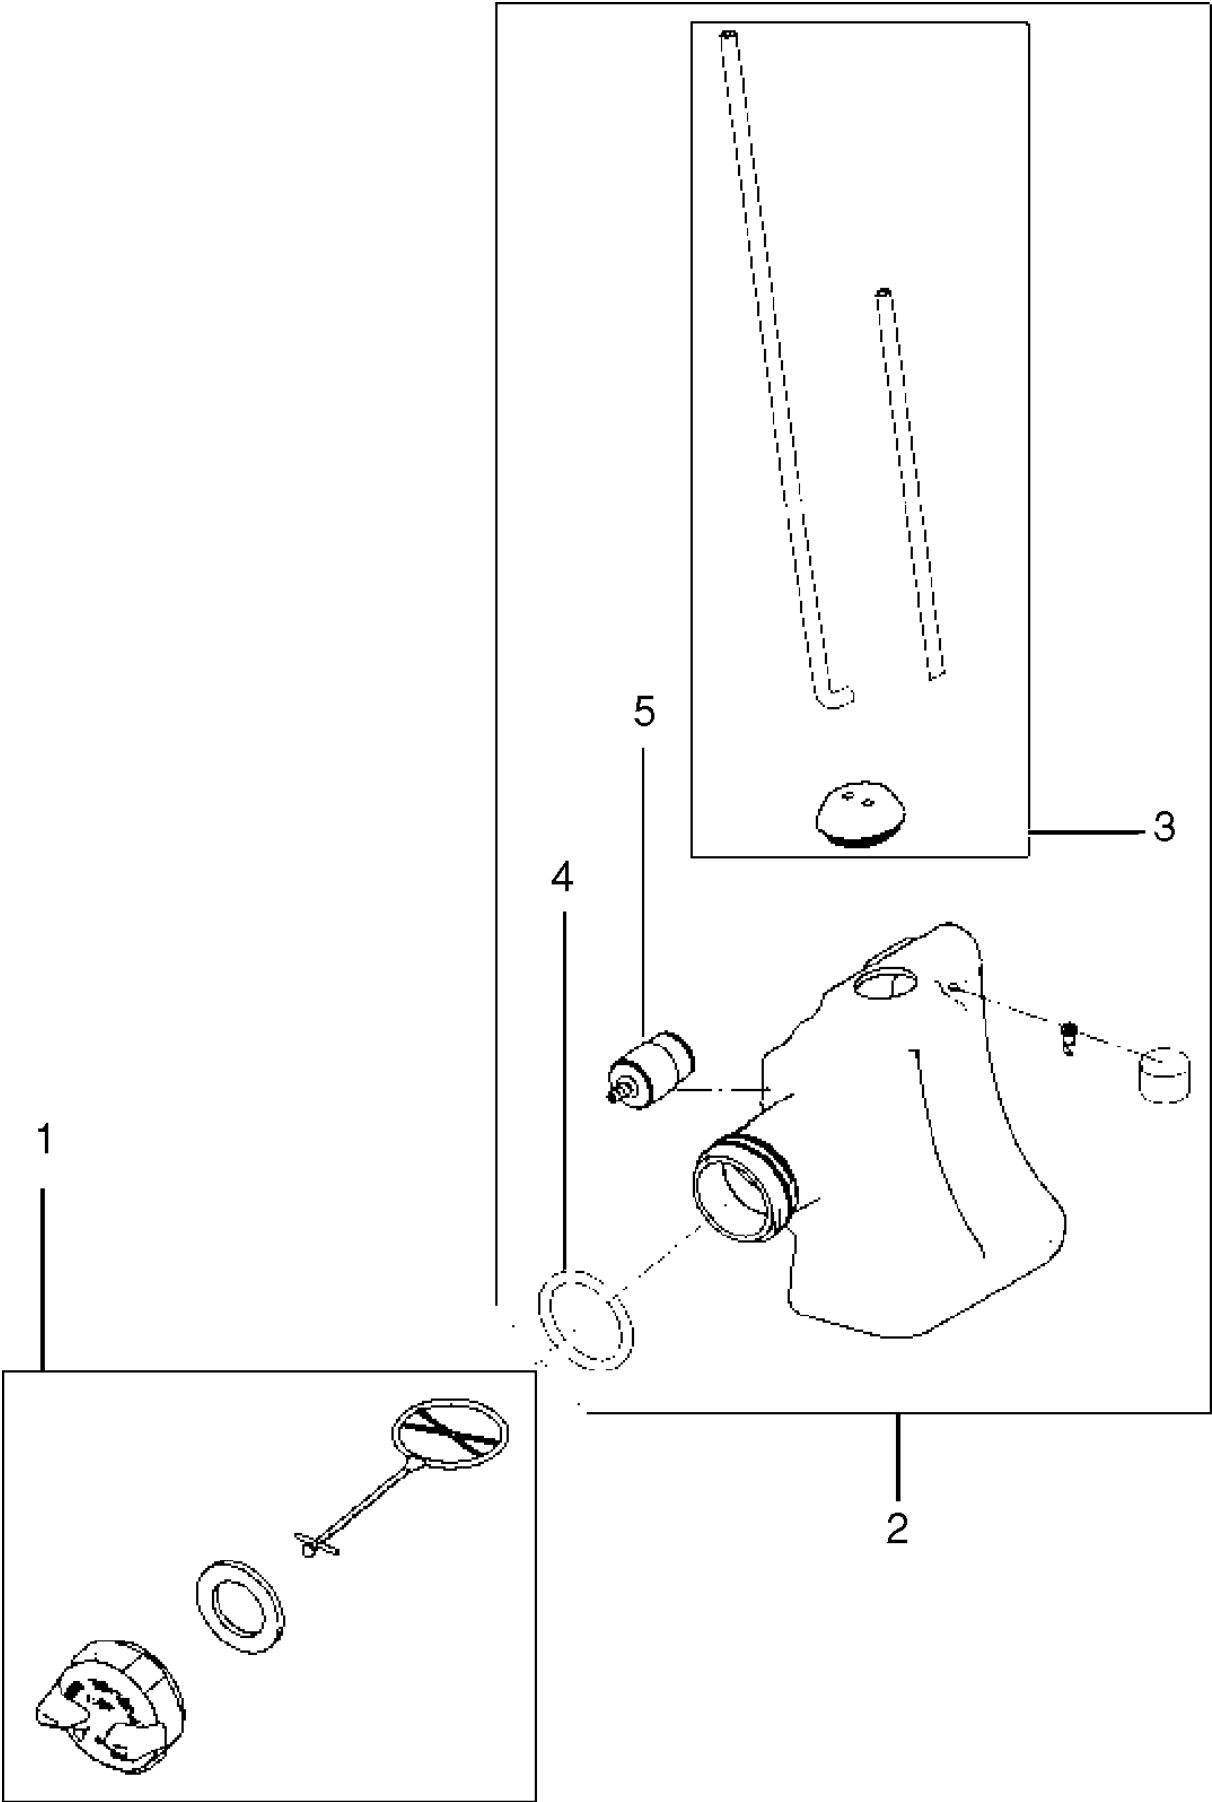

HANDLE

125, 967068002, 20174500001-Current

Ref	Part No	Description	Remark	QTY KIT
1	574 22 74-03	FRONT HANDLE		1
2	574 22 39-01	SCREW		4
3	574 73 35-01	SCREW		1

## REAR HANDLE

125, 967068002, 20174500001-Current

Ref	Part No	Description	Remark	QTY	KIT
1	582 63 06-02	HANDLE ASSY		1	
2	574 22 39-02	SCREW		1	1, 12
3	574 22 39-01	SCREW		3	1, 12
4	582 63 07-02	HANDLE ASSY		1	1, 12
5	582 63 08-01	TRIGGER		1	1
6	582 63 09-01	PURGE		1	1
7	574 22 67-01	THROTTLE CABLE		1	1
8	574 73 29-01	GROMMET		2	1, 12
9	582 63 10-01	SPRING		1	1
10	734 11 37-41	WASHER		1	1, 12
11	574 22 65-02	SCREW		1	1, 12
12	582 63 11-02	REAR HANDLE ASSY		1	1