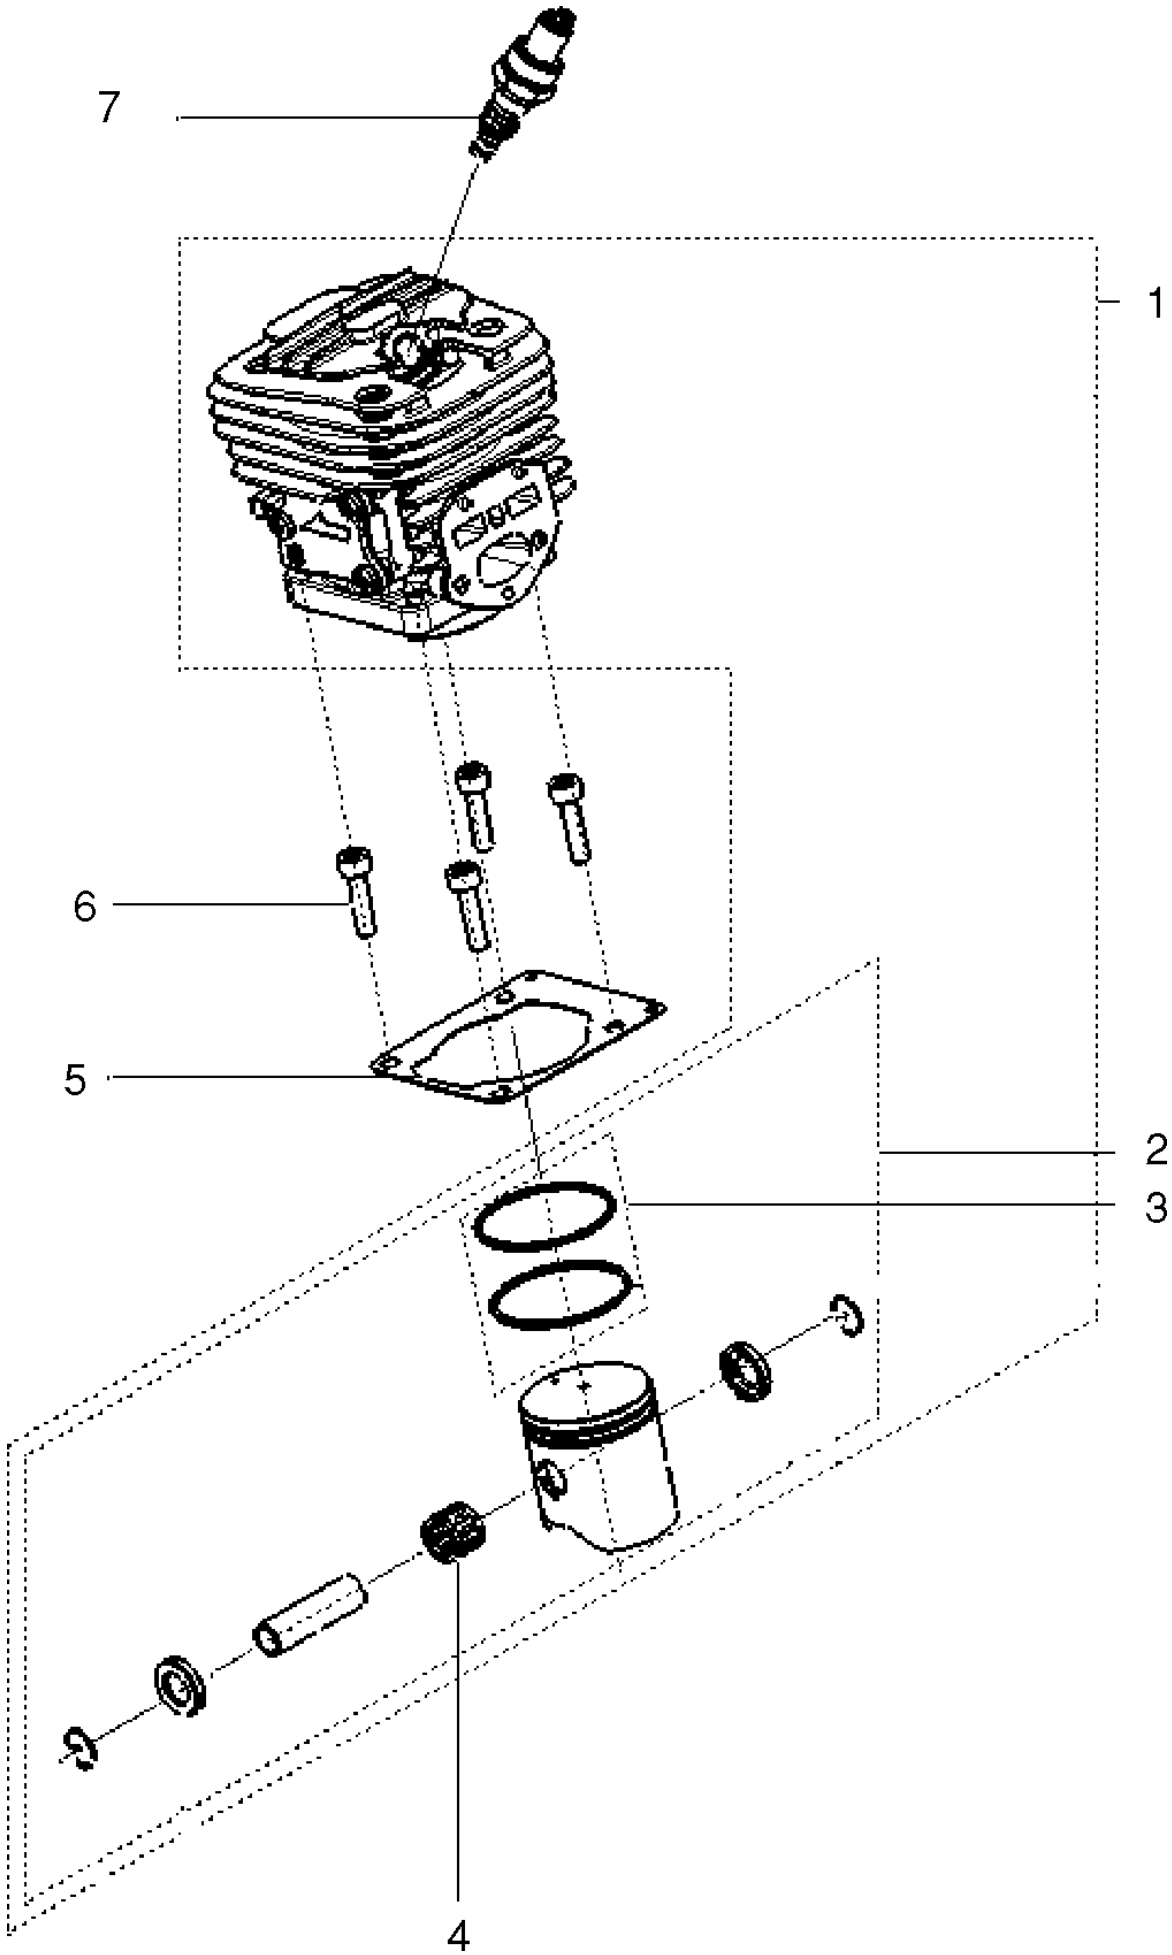

CYLINDER PISTON

125, 967068002, 20174500001-Current

Ref	Part No	Description	Remark	QTY	KIT
1	582 63 00-03	CYLINDER ASSY		1	
2	582 62 84-01	PISTON ASSY		1	1
3	582 62 85-01	PISTON ASSY		1	1, 2
4	574 72 57-01	NEEDLE BEARING		1	1, 2
5	574 22 20-01	GASKET		1	
6	584 95 59-01	SCREW		4	
7	578 41 02-01	SPARK PLUG		1