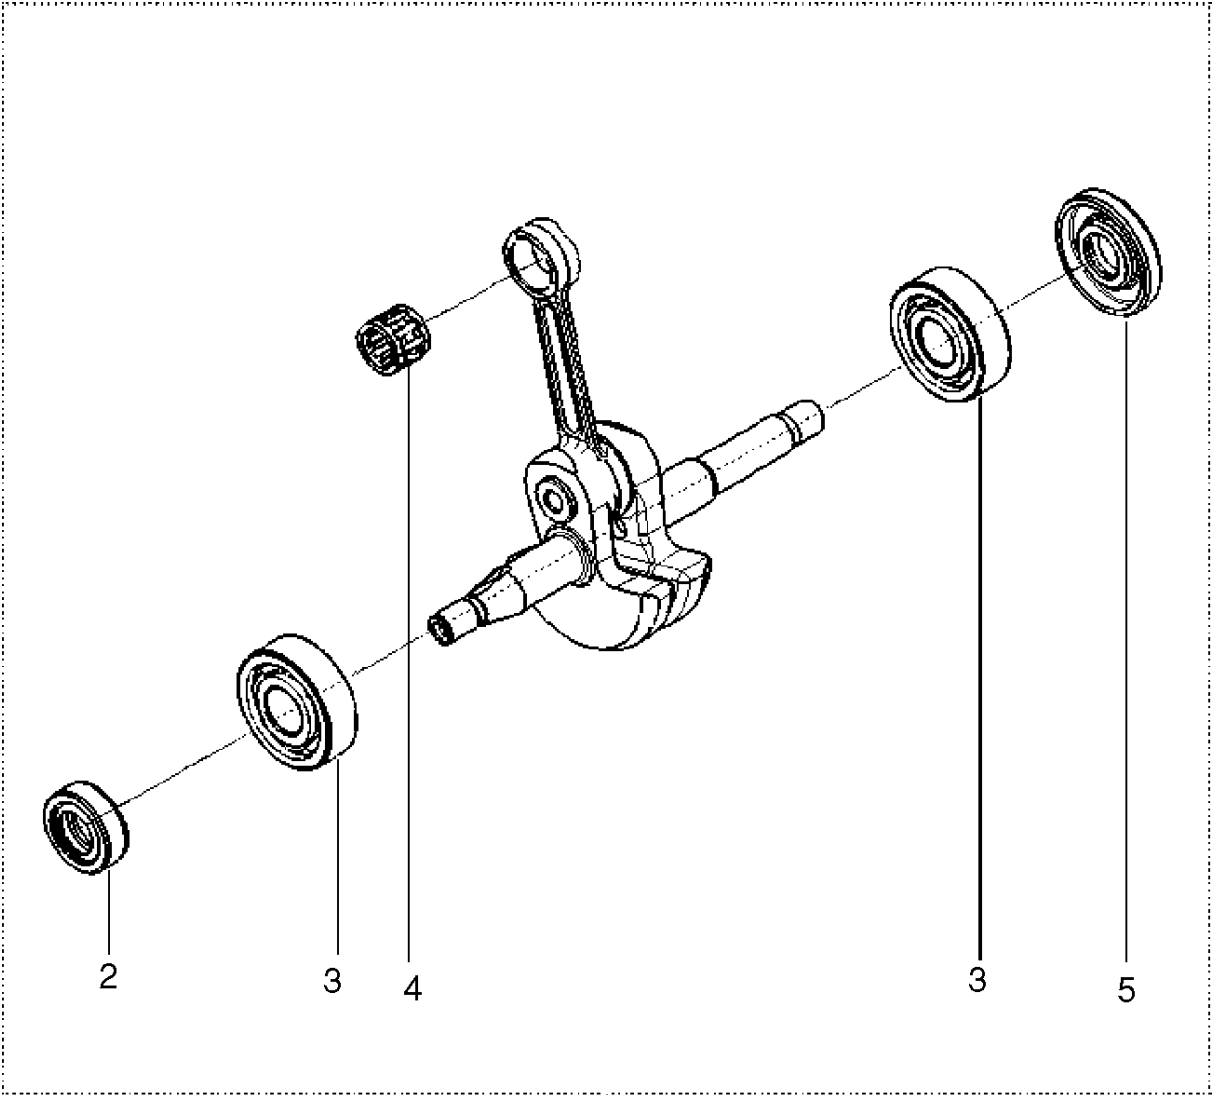

1

CRANKSHAFT

125, 967068002, 20174500001-Current

Ref	Part No	Description	Remark	QTY	KIT
1	582 62 91-01	CRANKSHAFT ASSY		1	
2	574 22 21-01	SEAL		1	1
3	574 72 66-01	BEARING		2	1
4	574 72 57-01	NEEDLE BEARING		1	1
5	574 22 23-01	SEAL		1	1