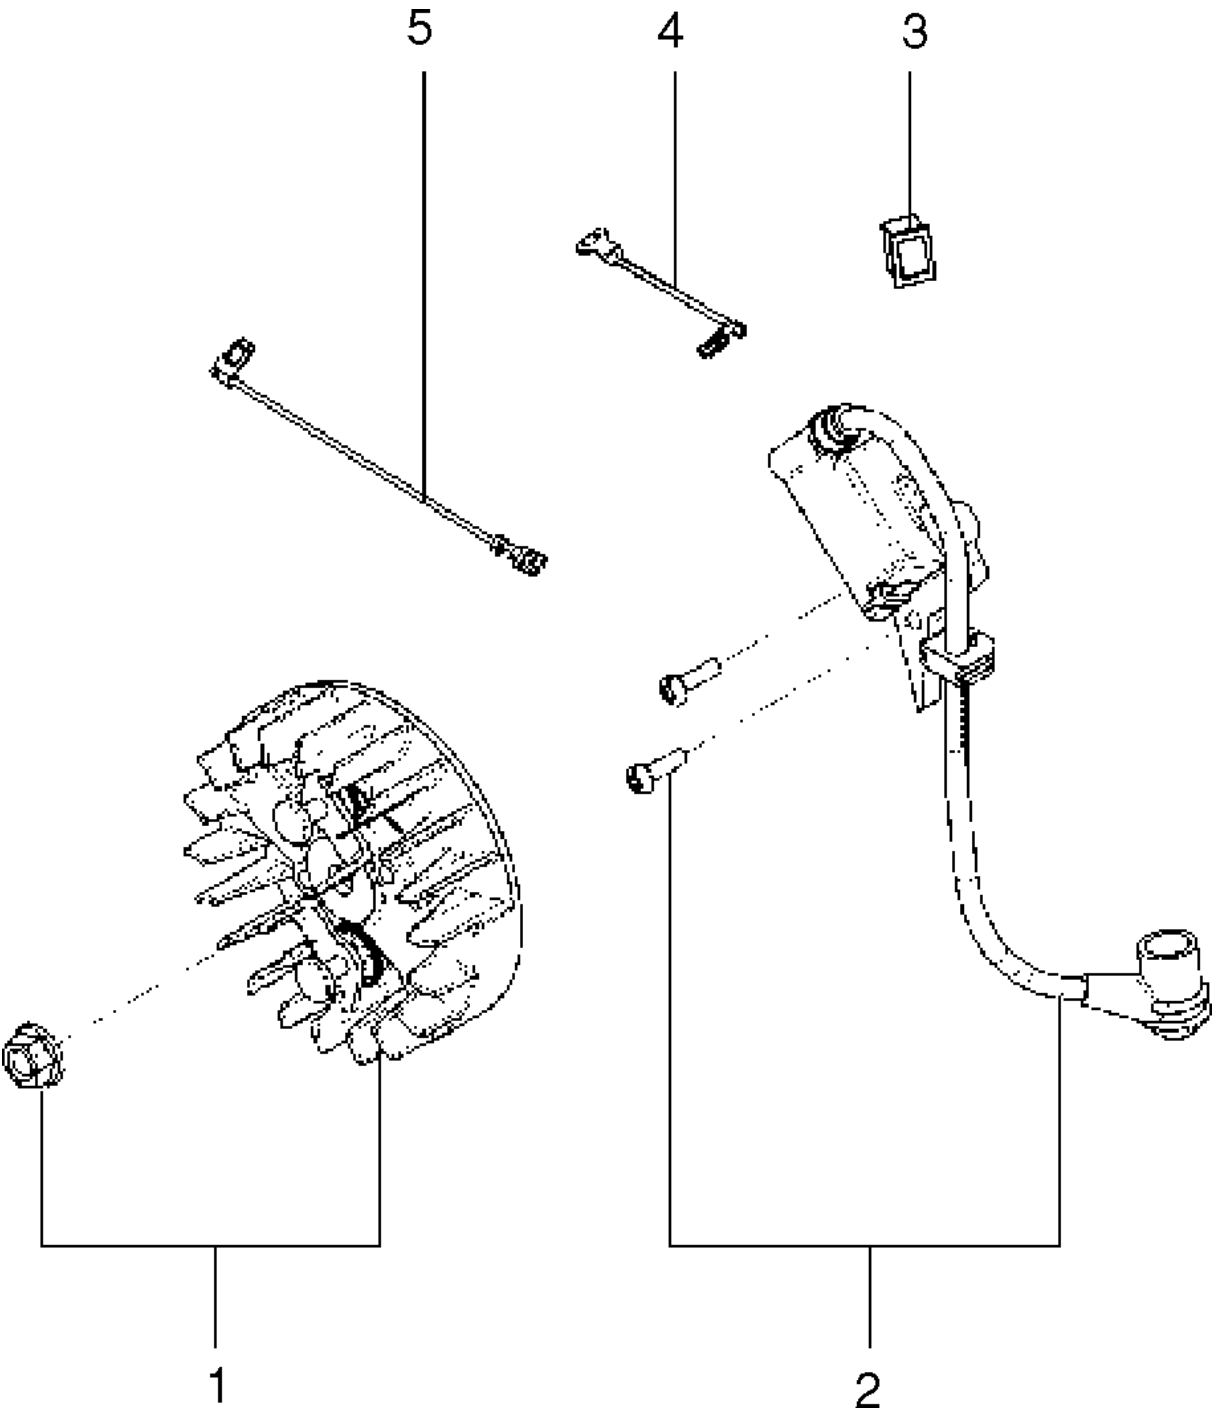

## CHAIN SAWS

125, 967068002, 20174500001-Current

STARTER

125, 967068002, 20174500001-Current

Ref	Part No	Description	Remark	QTY KIT	
1	582 61 83-02	STARTER ASSY		1	
2	584 79 18-01	SPRING		1	1
3	584 79 15-01	STARTER PULLEY		1	1
4	582 61 85-01	PULLEY ASSY		1	1
5	582 28 29-02	DECAL	Brand decal	1	

## CHAIN BRAKE

125, 967068002, 20174500001-Current

Ref	Part No	Description	Remark	QTY	KIT
1	582 10 26-02	CHAIN BRAKE ASSY		1	
2	585 59 83-02	HAND GUARD		1	1
3	582 61 01-01	HAND GUARD ASSY		1	1
4	582 61 02-01	BRAKE BAND ASSY		1	1
5	582 10 24-01	CLUTCH COVER ASSY		1	1
6	581 42 73-01	BRAKE BAND		1	1
7	582 61 03-01	GASKET		1	1
8	582 61 05-01	COVER ASSY		1	1
9	582 61 04-01	CHAIN BRAKE		1	1
10	586 04 22-01	SPRING		1	1

CYLINDER COVER

125, 967068002, 20174500001-Current

Ref	Part No	Description	Remark	QTY KIT
1	582 61 86-01	CYLINDER ASSY		1
2	582 88 32-01	KNOB		1

## CLUTCH &amp; OIL PUMP

125, 967068002, 20174500001-Current

Ref	Part No	Description	Remark	QTY	KIT
1	574 22 44-01	SPACER		1	
2	589 40 44-01	OIL PUMP ASSY		1	
3A	574 22 13-02	SCREW		2	2
4	589 40 46-01	COVER ASSY		1	
3B	574 22 13-02	SCREW		2	4
5	574 22 48-01	WORM GEAR		1	
6	585 90 46-01	CLUTCH DRUM		1	
7	514 18 33-01	BEARING		1	
8	574 22 51-01	WASHER		1	
9	574 22 52-01	CLUTCH ASSY		1	