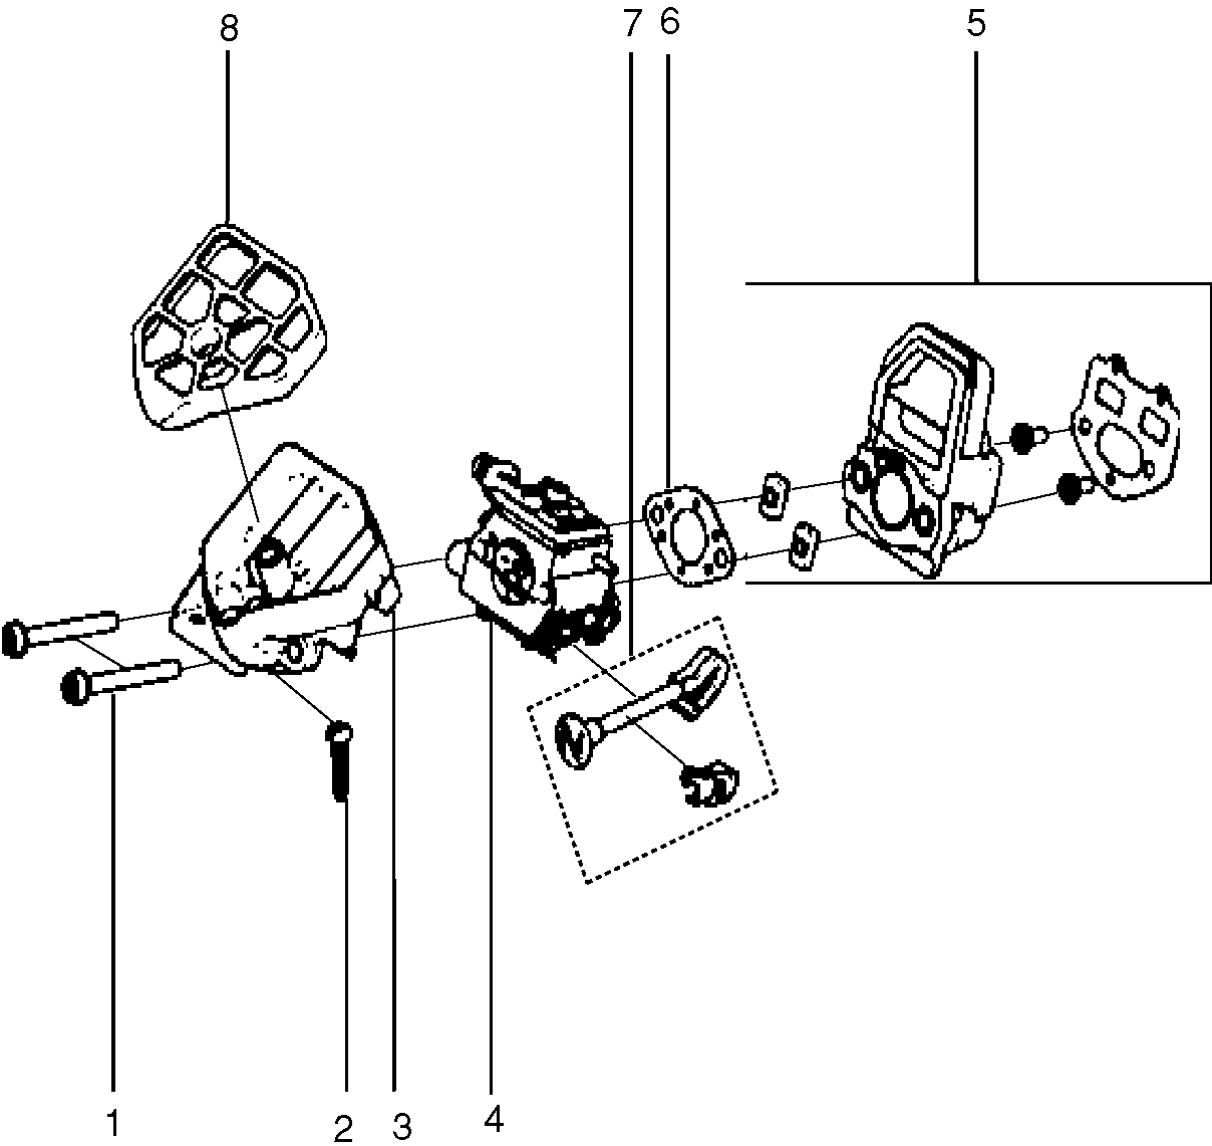

CARBURETOR & AIR FILTER

125, 967068002, 20174500001-Current

Ref	Part No	Description	Remark	QTY KIT
1	584 95 63-02	SCREW		2
2	574 22 39-01	SCREW		1
3	574 72 97-01	FILTER HOLDER		1
4	582 60 32-01	CARBURETTOR		1
5	593 37 62-01	ADAPTER		1
6	574 22 36-01	GASKET		1
7	588 81 86-03	CHOKE		1
8	574 22 37-02	AIR FILTER ASSY		1