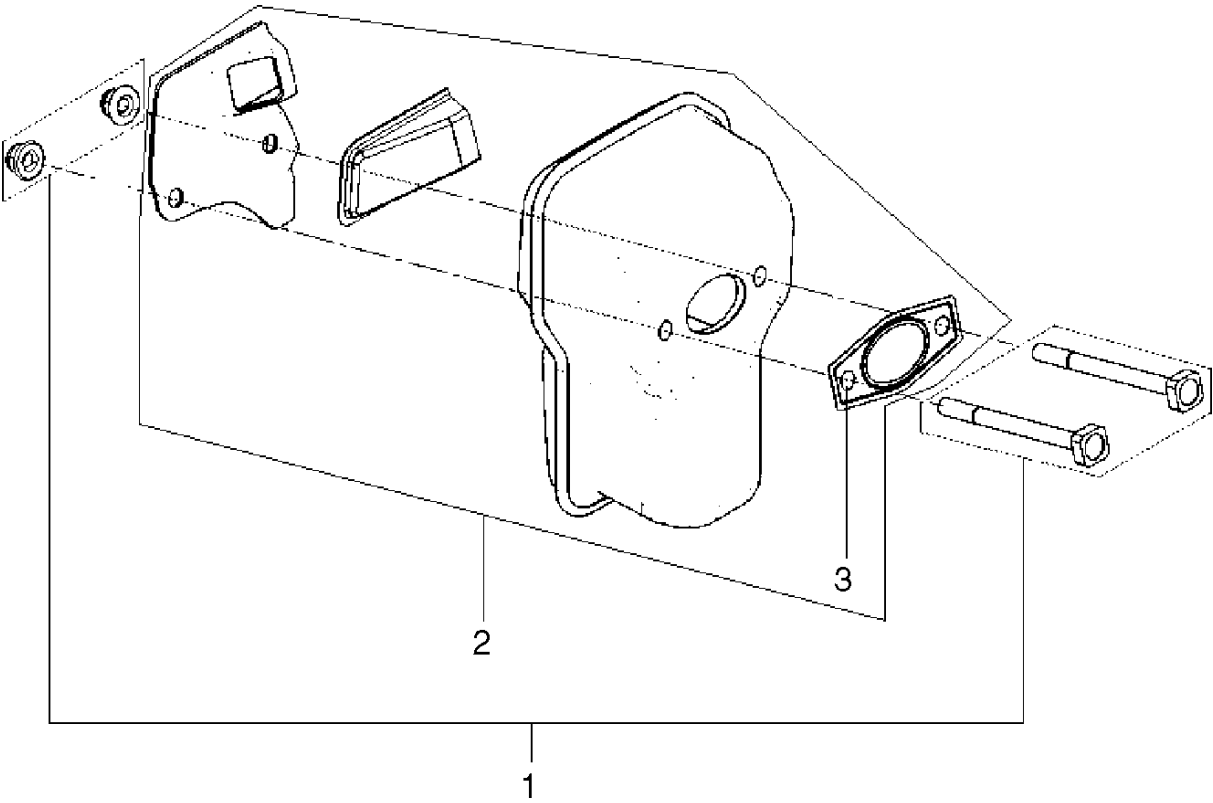

## CLUTCH &amp; OIL PUMP

125, 967068002, 20174500001-Current

Ref	Part No	Description	Remark	QTY	KIT
1	574 22 44-01	SPACER		1	
2	589 40 44-01	OIL PUMP ASSY		1	
3A	574 22 13-02	SCREW		2	2
4	589 40 46-01	COVER ASSY		1	
3B	574 22 13-02	SCREW		2	4
5	574 22 48-01	WORM GEAR		1	
6	585 90 46-01	CLUTCH DRUM		1	
7	514 18 33-01	BEARING		1	
8	574 22 51-01	WASHER		1	
9	574 22 52-01	CLUTCH ASSY		1	