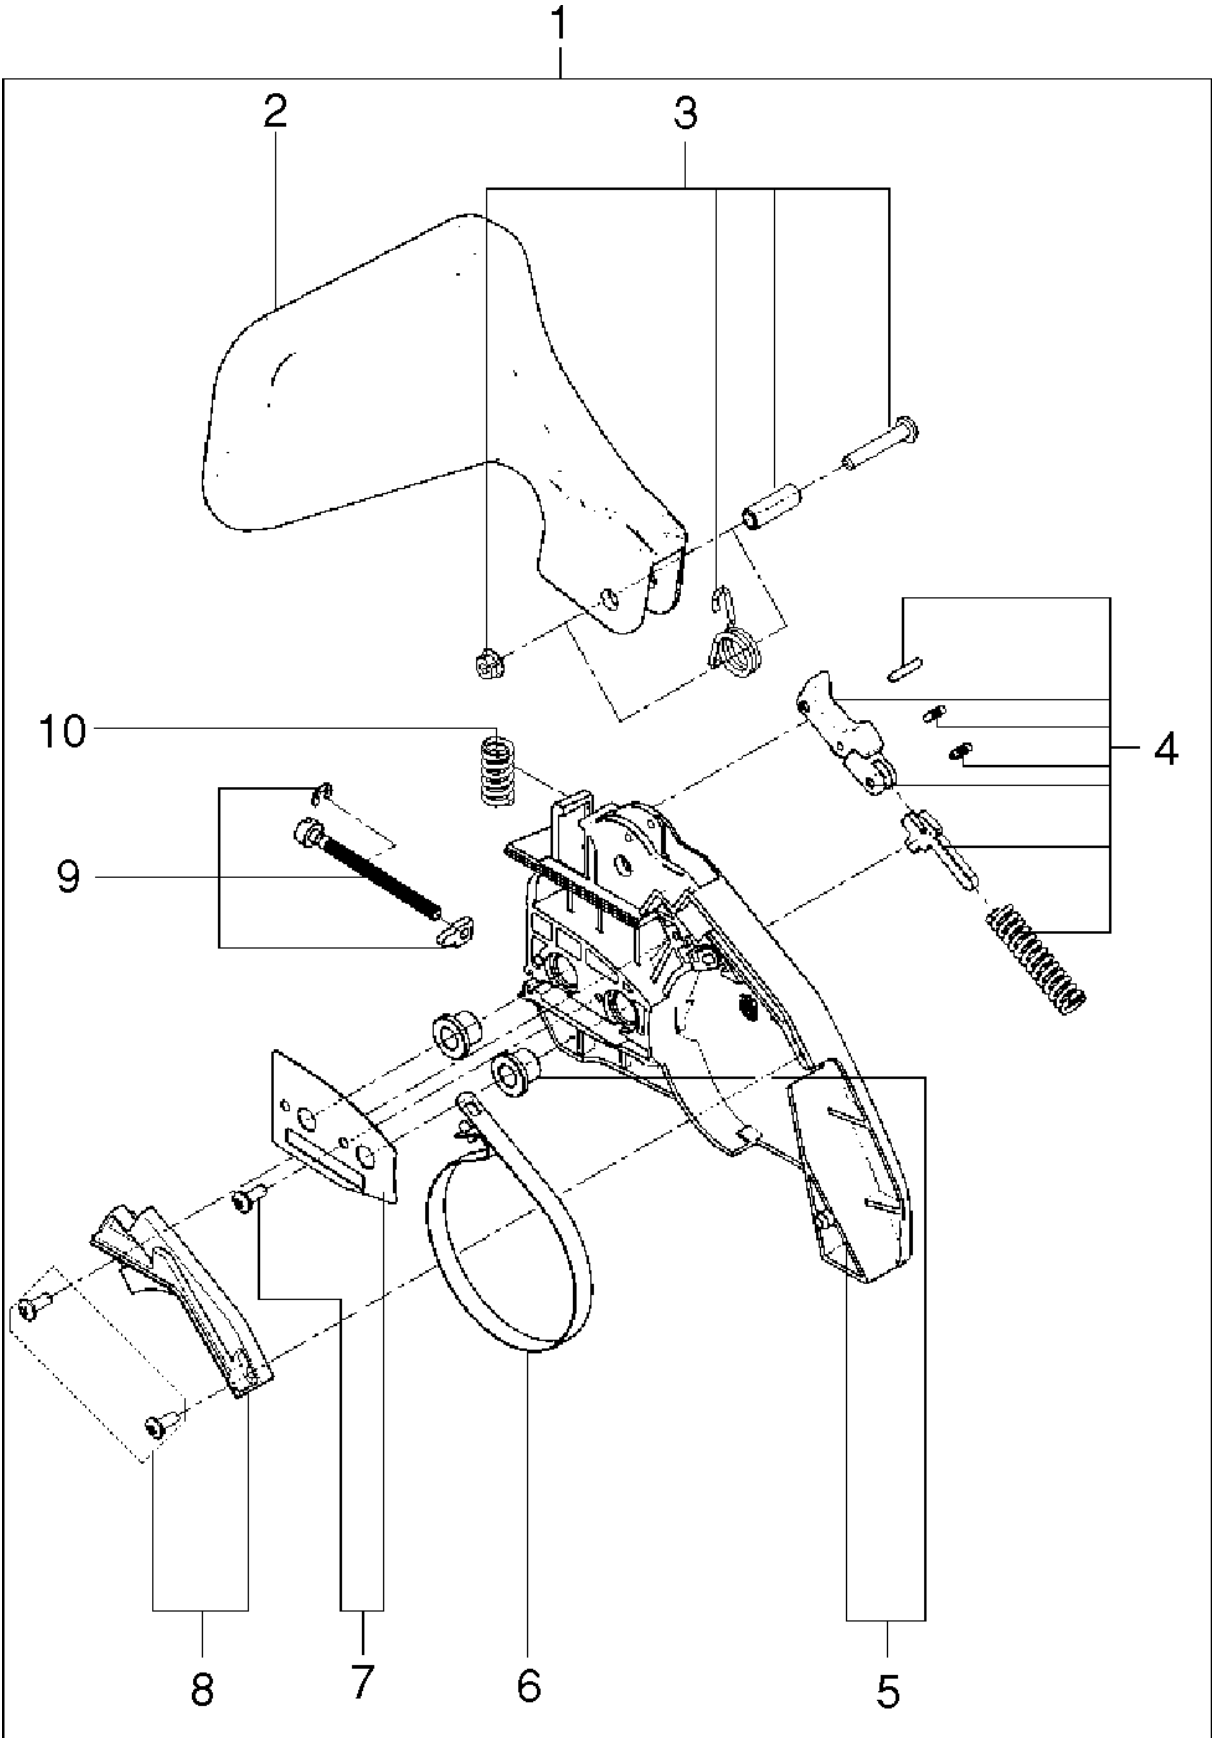

# SPARE PARTS LIST

## CHAIN SAWS

125, 967068002, 20174500001-Current

STARTER

125, 967068002, 20174500001-Current

Ref	Part No	Description	Remark	QTY KIT	
1	582 61 83-02	STARTER ASSY		1	
2	584 79 18-01	SPRING		1	1
3	584 79 15-01	STARTER PULLEY		1	1
4	582 61 85-01	PULLEY ASSY		1	1
5	582 28 29-02	DECAL	Brand decal	1	

## CHAIN BRAKE

125, 967068002, 20174500001-Current

Ref	Part No	Description	Remark	QTY	KIT
1	582 10 26-02	CHAIN BRAKE ASSY		1	
2	585 59 83-02	HAND GUARD		1	1
3	582 61 01-01	HAND GUARD ASSY		1	1
4	582 61 02-01	BRAKE BAND ASSY		1	1
5	582 10 24-01	CLUTCH COVER ASSY		1	1
6	581 42 73-01	BRAKE BAND		1	1
7	582 61 03-01	GASKET		1	1
8	582 61 05-01	COVER ASSY		1	1
9	582 61 04-01	CHAIN BRAKE		1	1
10	586 04 22-01	SPRING		1	1

## CLUTCH &amp; OIL PUMP

125, 967068002, 20174500001-Current

Ref	Part No	Description	Remark	QTY	KIT
1	574 22 44-01	SPACER		1	
2	589 40 44-01	OIL PUMP ASSY		1	
3A	574 22 13-02	SCREW		2	2
4	589 40 46-01	COVER ASSY		1	
3B	574 22 13-02	SCREW		2	4
5	574 22 48-01	WORM GEAR		1	
6	585 90 46-01	CLUTCH DRUM		1	
7	514 18 33-01	BEARING		1	
8	574 22 51-01	WASHER		1	
9	574 22 52-01	CLUTCH ASSY		1	