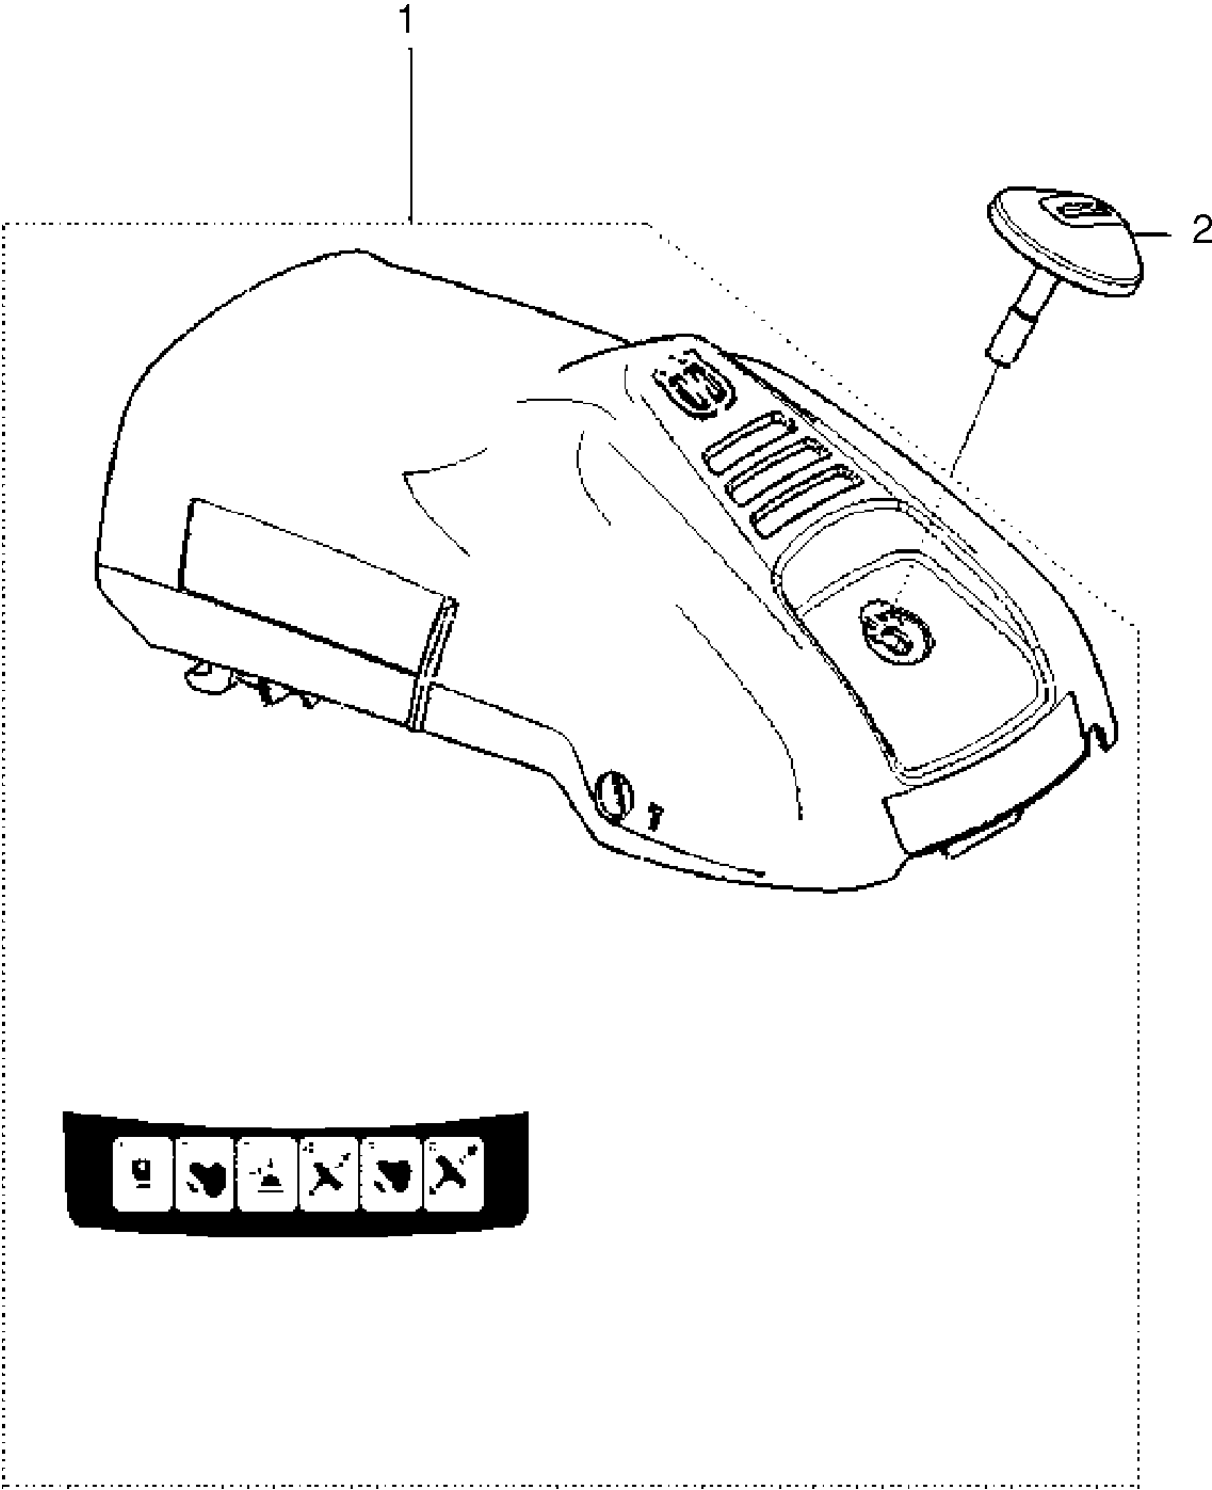

# SPARE PARTS LIST

## CHAIN SAWS

125, 967068002, 20174500001-Current

STARTER

125, 967068002, 20174500001-Current

Ref	Part No	Description	Remark	QTY KIT	
1	582 61 83-02	STARTER ASSY		1	
2	584 79 18-01	SPRING		1	1
3	584 79 15-01	STARTER PULLEY		1	1
4	582 61 85-01	PULLEY ASSY		1	1
5	582 28 29-02	DECAL	Brand decal	1	

## CHAIN BRAKE

125, 967068002, 20174500001-Current

Ref	Part No	Description	Remark	QTY	KIT
1	582 10 26-02	CHAIN BRAKE ASSY		1	
2	585 59 83-02	HAND GUARD		1	1
3	582 61 01-01	HAND GUARD ASSY		1	1
4	582 61 02-01	BRAKE BAND ASSY		1	1
5	582 10 24-01	CLUTCH COVER ASSY		1	1
6	581 42 73-01	BRAKE BAND		1	1
7	582 61 03-01	GASKET		1	1
8	582 61 05-01	COVER ASSY		1	1
9	582 61 04-01	CHAIN BRAKE		1	1
10	586 04 22-01	SPRING		1	1