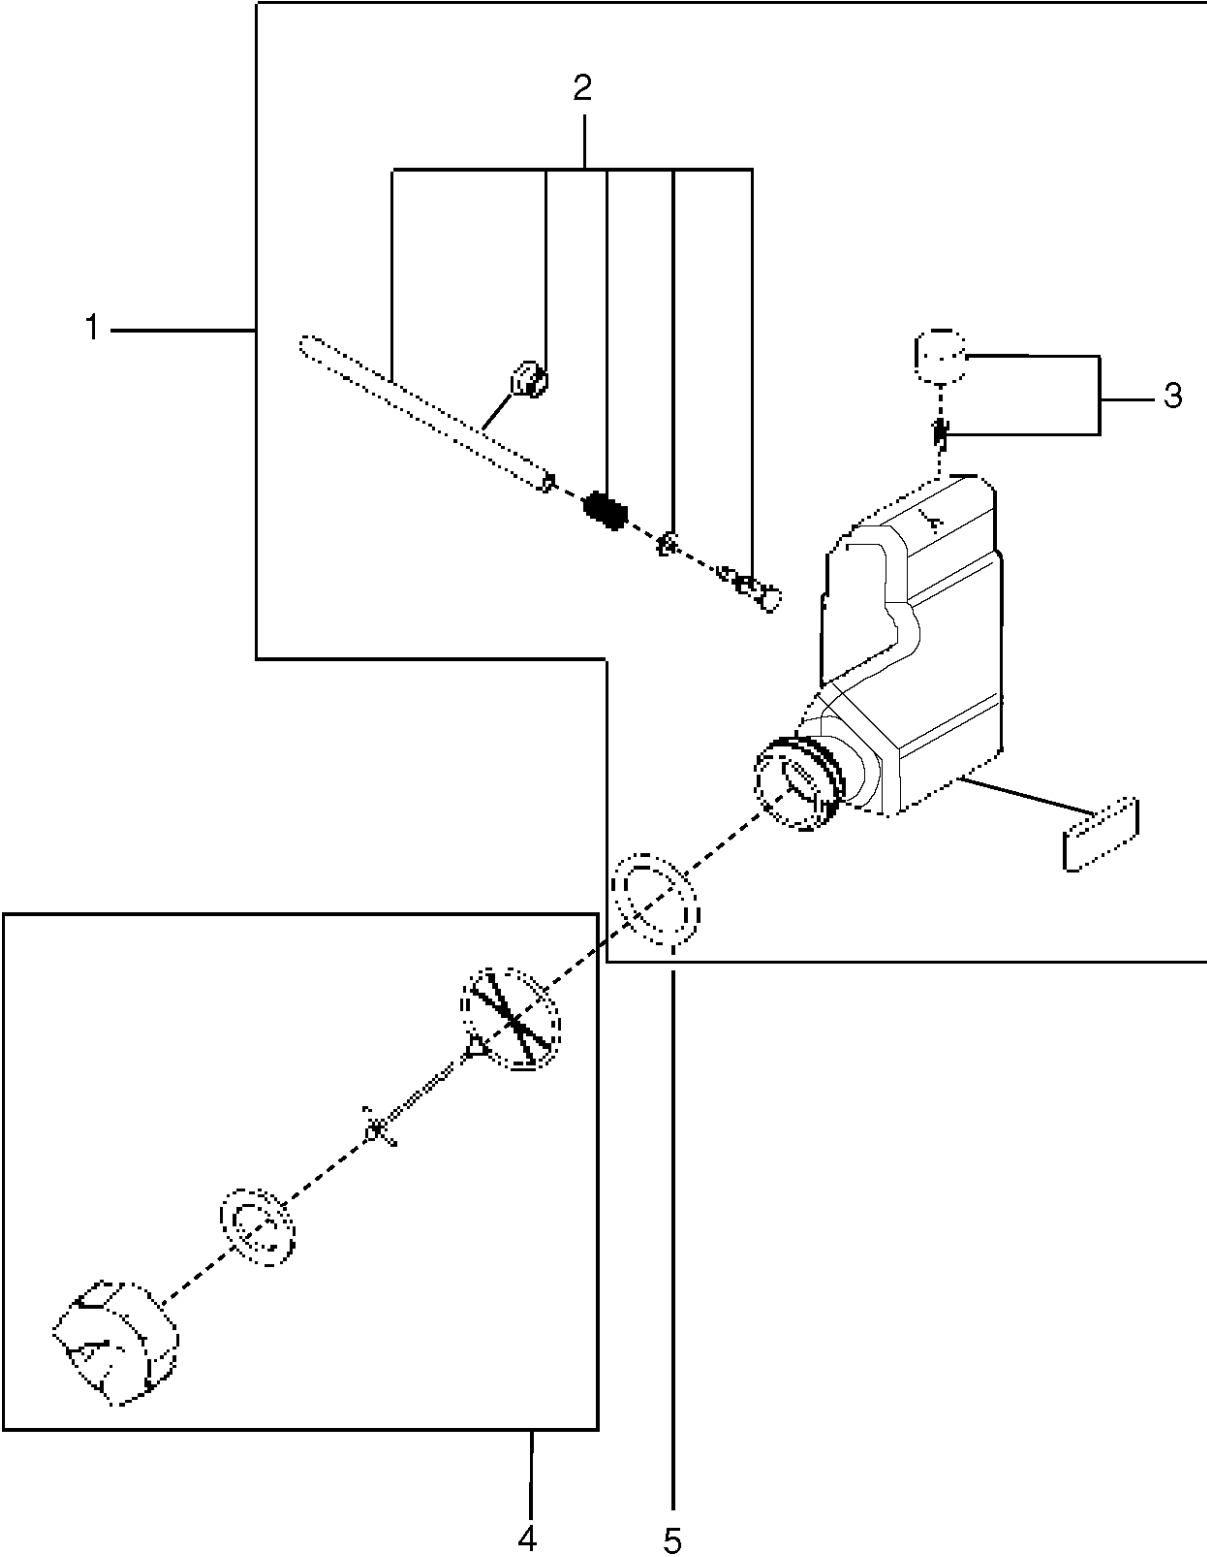

OIL TANK

125, 967068002, 20174500001-Current

Ref	Part No	Description	Remark	QTY	KIT
1	582 63 12-01	OIL TANK		1	
2	582 63 17-01	OIL HOSE		1	1
3	582 63 13-01	NIPPLE		1	1
4	574 22 69-01	TANK CAP ASSY		1	
5	586 47 18-01	O-RING		1	1