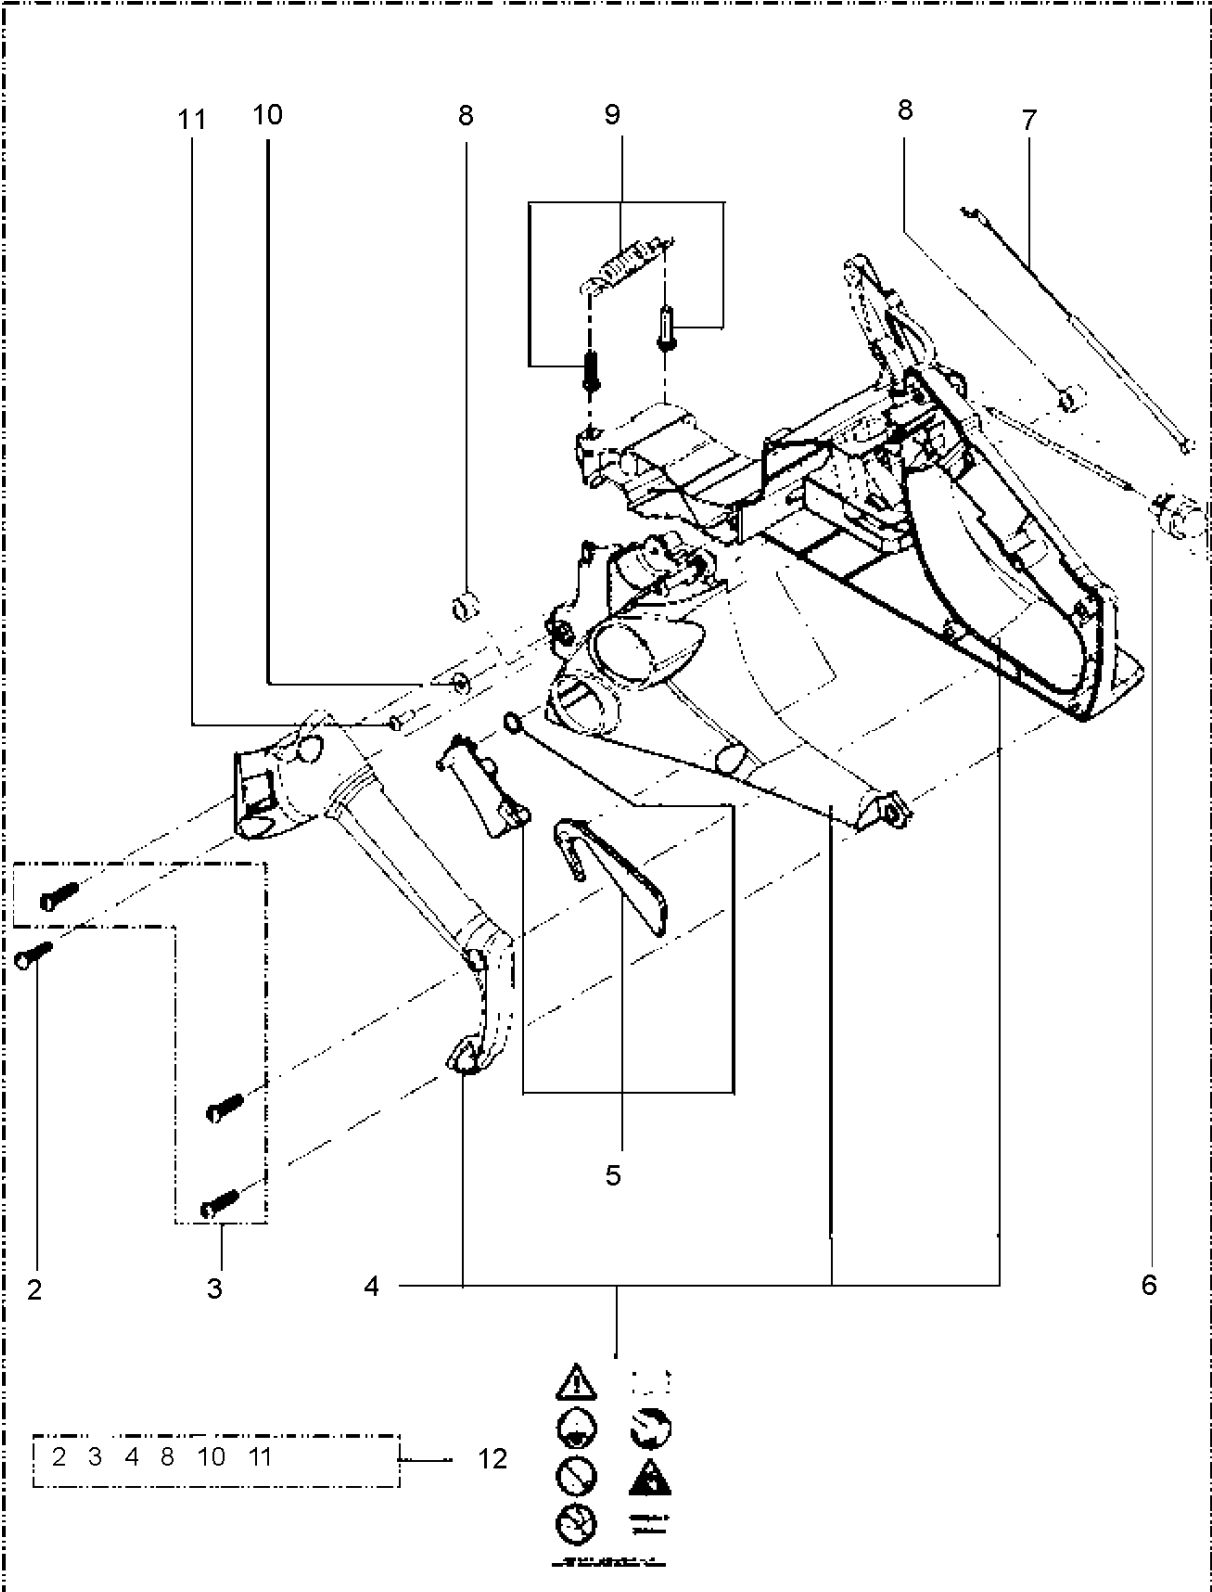

REAR HANDLE

125, 967068002, 20174500001-Current

Ref	Part No	Description	Remark	QTY	KIT
1	582 63 06-02	HANDLE ASSY		1	
2	574 22 39-02	SCREW		1	1, 12
3	574 22 39-01	SCREW		3	1, 12
4	582 63 07-02	HANDLE ASSY		1	1, 12
5	582 63 08-01	TRIGGER		1	1
6	582 63 09-01	PURGE		1	1
7	574 22 67-01	THROTTLE CABLE		1	1
8	574 73 29-01	GROMMET		2	1, 12
9	582 63 10-01	SPRING		1	1
10	734 11 37-41	WASHER		1	1, 12
11	574 22 65-02	SCREW		1	1, 12
12	582 63 11-02	REAR HANDLE ASSY		1	1