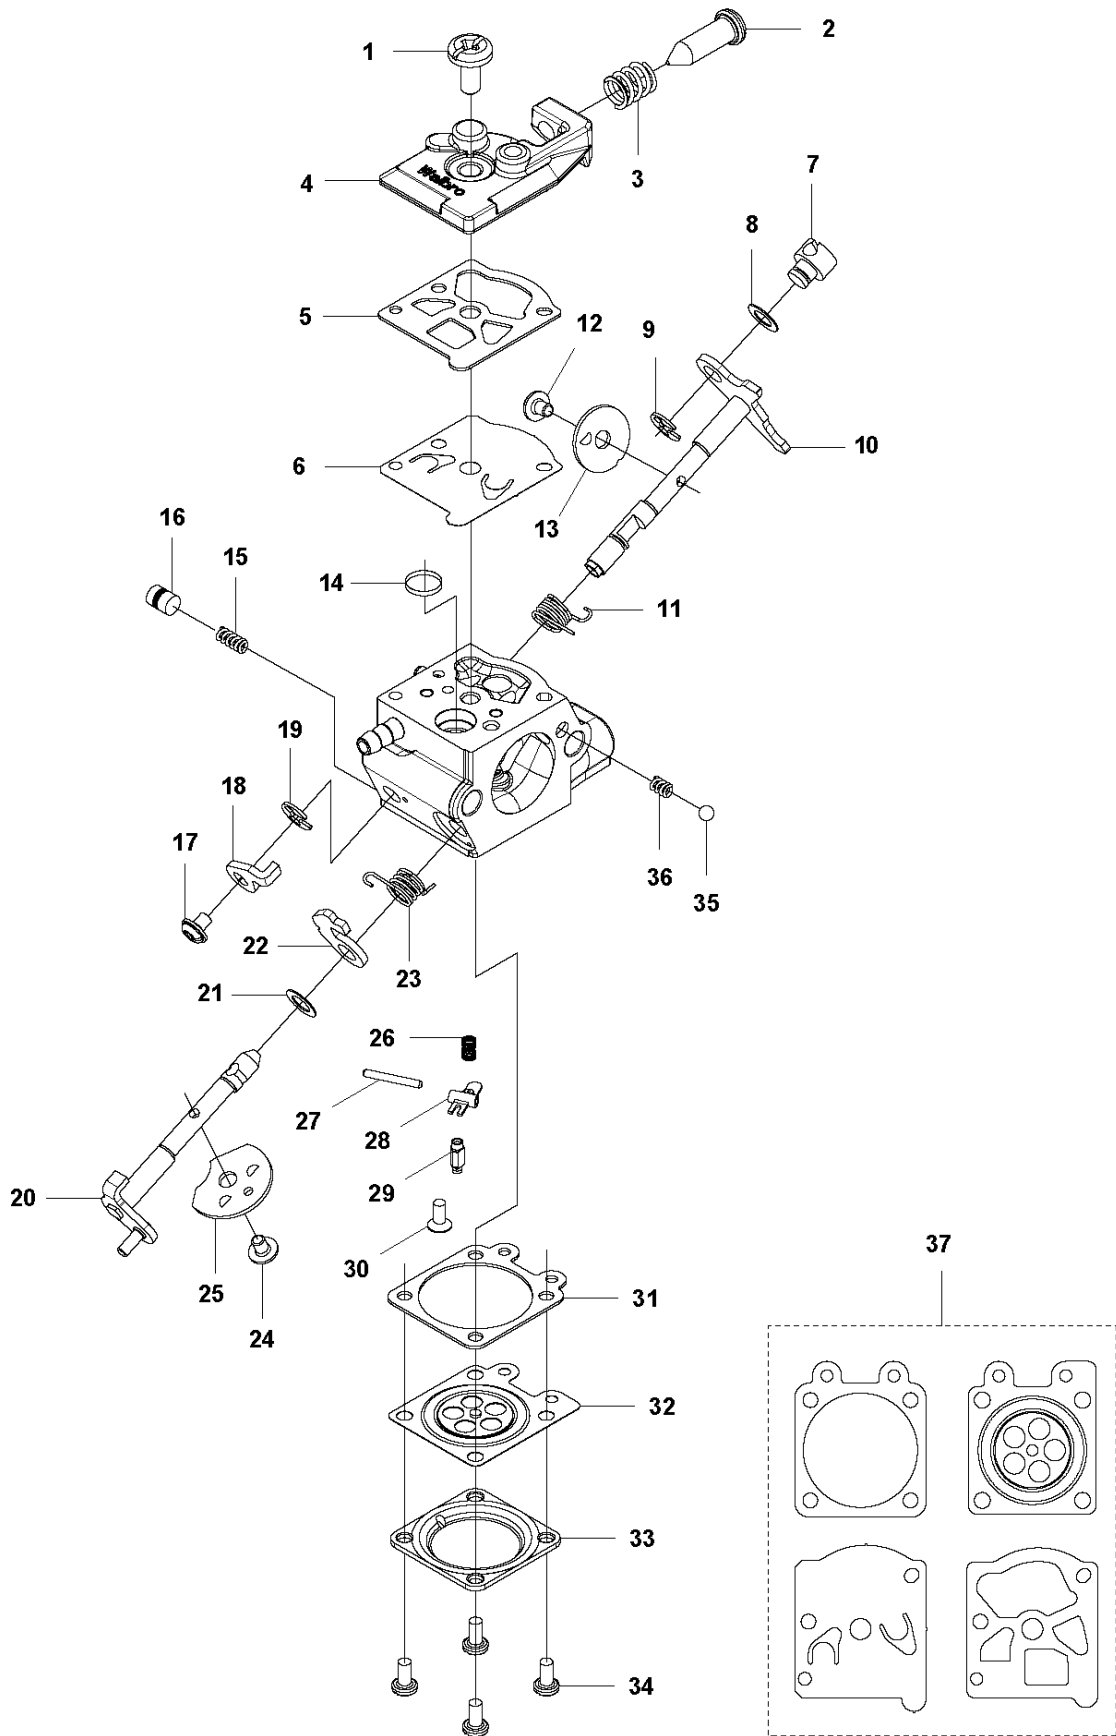

Q 524, 525
CARBURETOR

CARBURETOR

525 RX

Ref	Part No	Description	Remark	QTY KIT
1	520 97 63-01	SCREW		1
2	577 81 57-01	SCREW		1
3	513 59 32-01	SPRING		1
4	579 19 06-01	COVER		1
5	520 95 48-01	GASKET		1
6	502 21 36-01	DIAPHRAGM PUMP		1
7	513 40 08-01	SWIVEL		1
8	516 52 42-01	WASHER		1
9	506 73 86-01	RETAINER RING		1
10	579 19 07-01	SHAFT		1
11	577 81 55-01	SPRING		1
12	520 75 98-01	SCREW		1
13	520 97 86-01	VALVE		1
14	520 95 70-01	SCREEN		1
15	505 05 79-01	SPRING		1
16	521 57 83-01	PISTON		1
17	520 75 98-01	SCREW		1
18	579 19 08-01	LEVER		1
19	505 05 65-01	RING		1
20	579 19 10-01	SHAFT		1
21	516 52 42-01	WASHER		1
22	584 90 13-01	LEVER		1
23	579 19 11-01	SPRING		1
24	520 75 98-01	SCREW		1
25	581 15 49-01	VALVE		1
26	578 89 54-01	SPRING		1
27	520 97 74-01	PIN		1
28	577 80 72-01	LEVER		1
29	521 08 54-01	VALVE.INLET		1
30	577 80 71-01	SCREW		1
31	516 97 21-01	GASKET		1
32	577 80 70-01	DIAPHRAGM		1
33	514 18 92-01	COVER		1
34	520 97 88-01	SCREW ASSY		4
35	514 24 26-01	BALL		1
36	514 24 33-01	SPRING.CHOKE		1
37	580 68 48-01	GASKET KIT	Coomopes by item 5, 6, 31 and 32	1