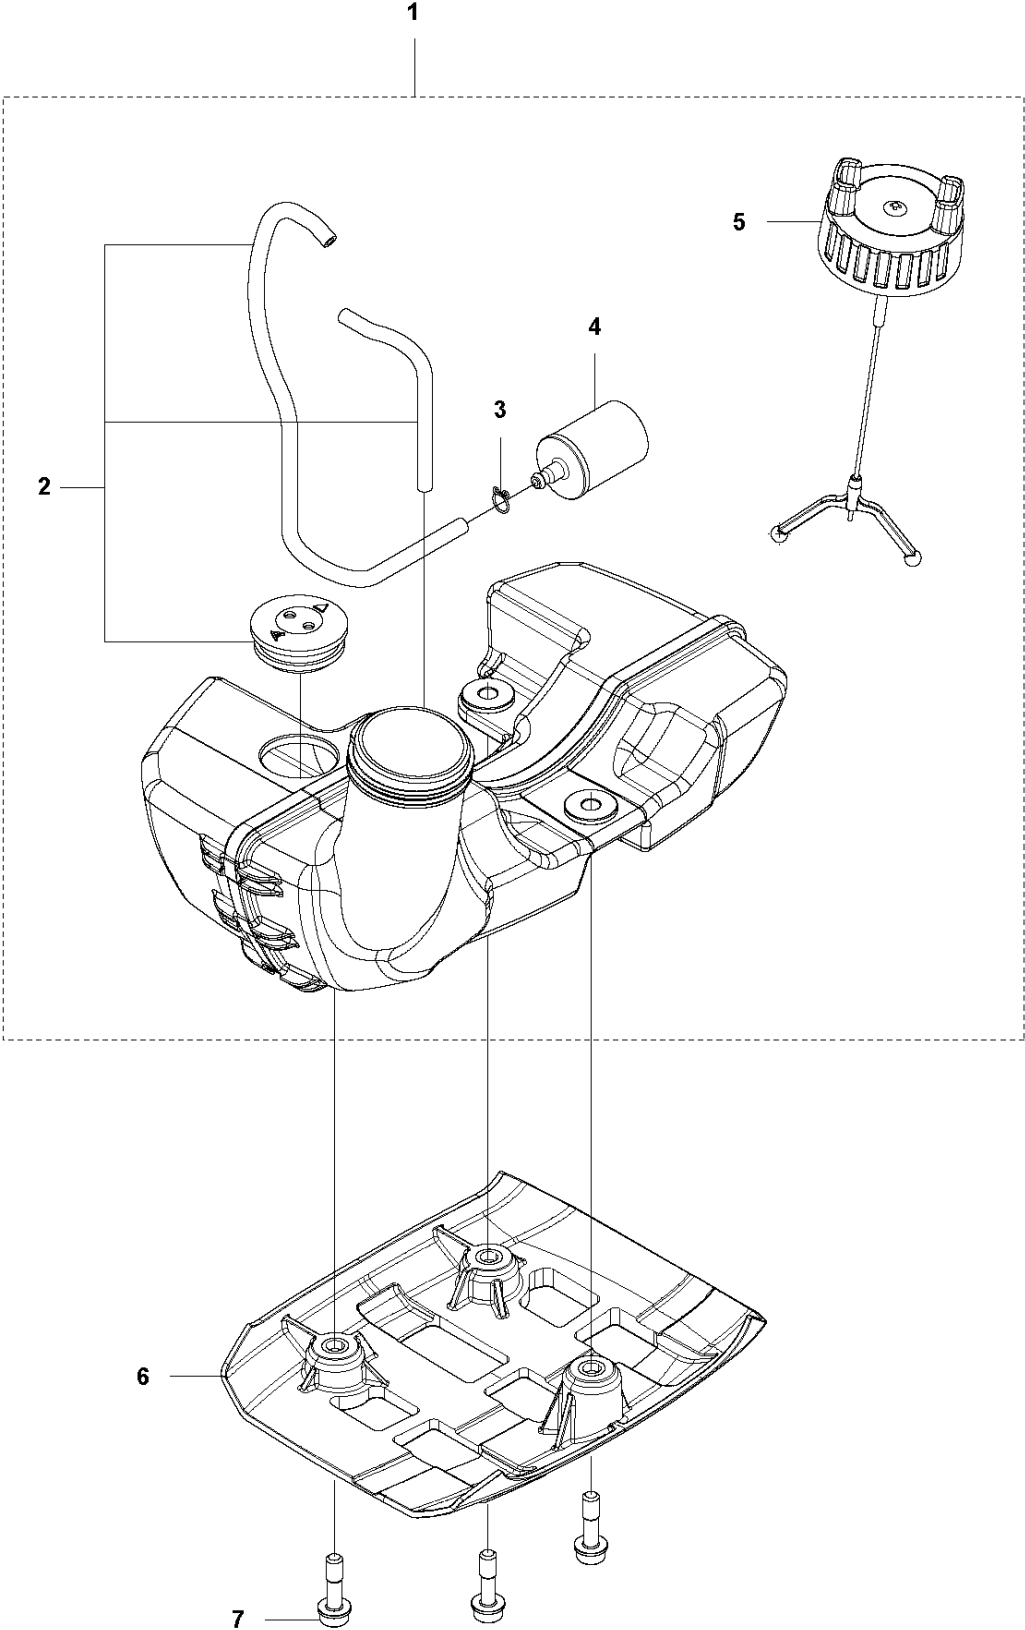

K2 524L, 525LK, LX, RJX, RX, RXT, RK

FUEL TANK

FUEL TANK

525 RX

Ref	Part No	Description	Remark	QTY	KIT
1	576 40 51-01	FUEL TANK	US	1	
1	576 40 51-02	FUEL TANK		1	
2	577 50 99-03	PIPE		1	1
2	579 21 03-02	HOSE ASSY	US	1	
3	506 70 70-01	CLIP		1	1
4	503 44 32-01	FUEL FILTER		1	1
5	579 64 57-03	TANK CAP		1	1
6	576 40 49-01	SKID PLATE		1	
7	577 81 54-01	BOLT		1