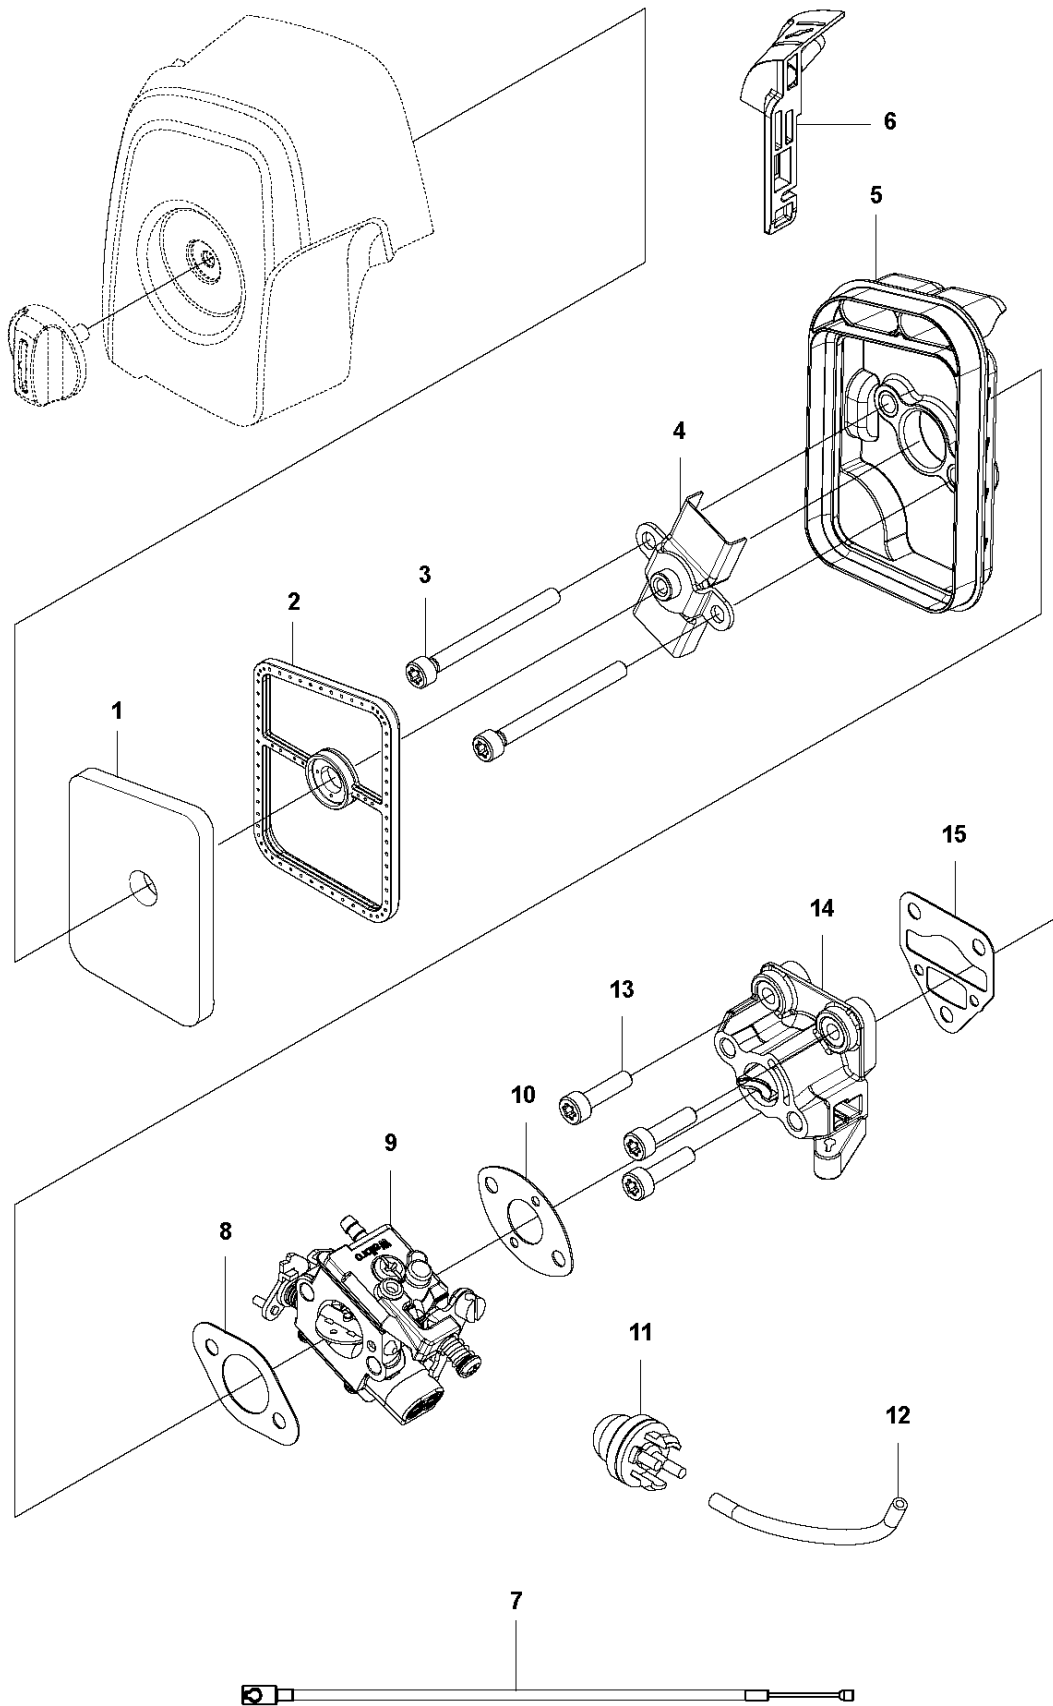

H2 525 LK, LX, RJX, RX, RXT, RK
CARBURETOR & AIRFILTER

CARBURETOR & AIR FILTER

525 RX

Ref	Part No	Description	Remark	QTY KIT
1	577 85 15-01	AIR FILTER	US	1
1	581 04 74-01	AIR FILTER		1
2	576 40 16-01	AIR FILTER	US	1
2	581 45 18-01	AIR FILTER		1
3	580 46 72-01	BOLT		2
4	580 43 79-01	PLATE	US	1
4	585 48 85-01	PLATE		1
5	577 85 13-01	FILTER HOUSING	US	1
5	581 04 70-01	FILTER HOUSING		1
6	577 84 83-01	CHOKE CONTROL		1
7	590 90 00-01	THROTTLE CABLE		1
8	577 88 24-02	GASKET		1
9	584 90 14-01	CARBURETTOR		1
10	576 39 91-02	GASKET		1
11	503 93 66-01	PURGE		1
12	577 05 05-01	PIPE		1
13	504 11 43-01	SCREW		3
14	578 90 83-01	INSULATOR		1
15	576 39 89-01	GASKET		1