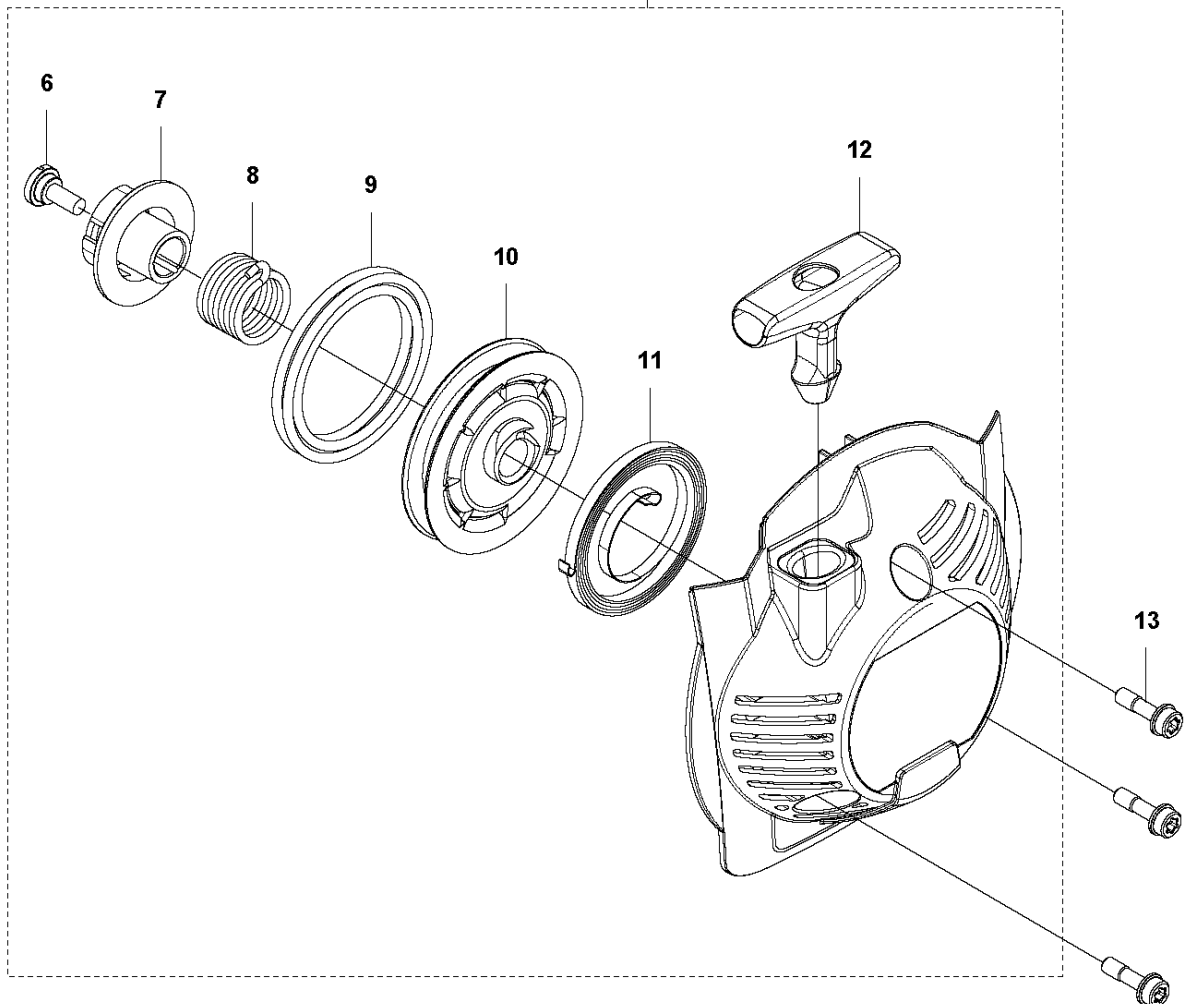

J2 525 LK, LX, RJX, RXT, RX, RK
STARTER

STARTER

525 RX

Ref	Part No	Description	Remark	QTY	KIT
1	581 14 65-01	STARTER PULLEY		1	
2	521 60 04-01	E-RING		2	1
3	521 60 03-01	SPRING		2	1
4	521 60 02-01	RATCHET		2	1
5	577 84 92-01	STARTER ASSY		1	
5	578 99 25-01	STARTER	US	1	
6	521 60 00-01	SCREW		1	5
7	576 40 12-01	PULLEY	Not needed for US model	1	5
8	577 13 41-01	SPRING	Not needed for US model	1	5
9	577 84 87-01	ROPE		1	5
9	579 06 46-01	ROPE	US	1	
10	577 84 88-01	REEL		1	5
10	579 06 48-01	STARTER PULLEY	US	1	
11	504 11 50-01	SPIRAL SPRING		1	5
12	575 48 95-01	STARTER HANDLE		1	5
13	577 81 54-01	BOLT		3	
14	579 36 96-01	DECAL		1