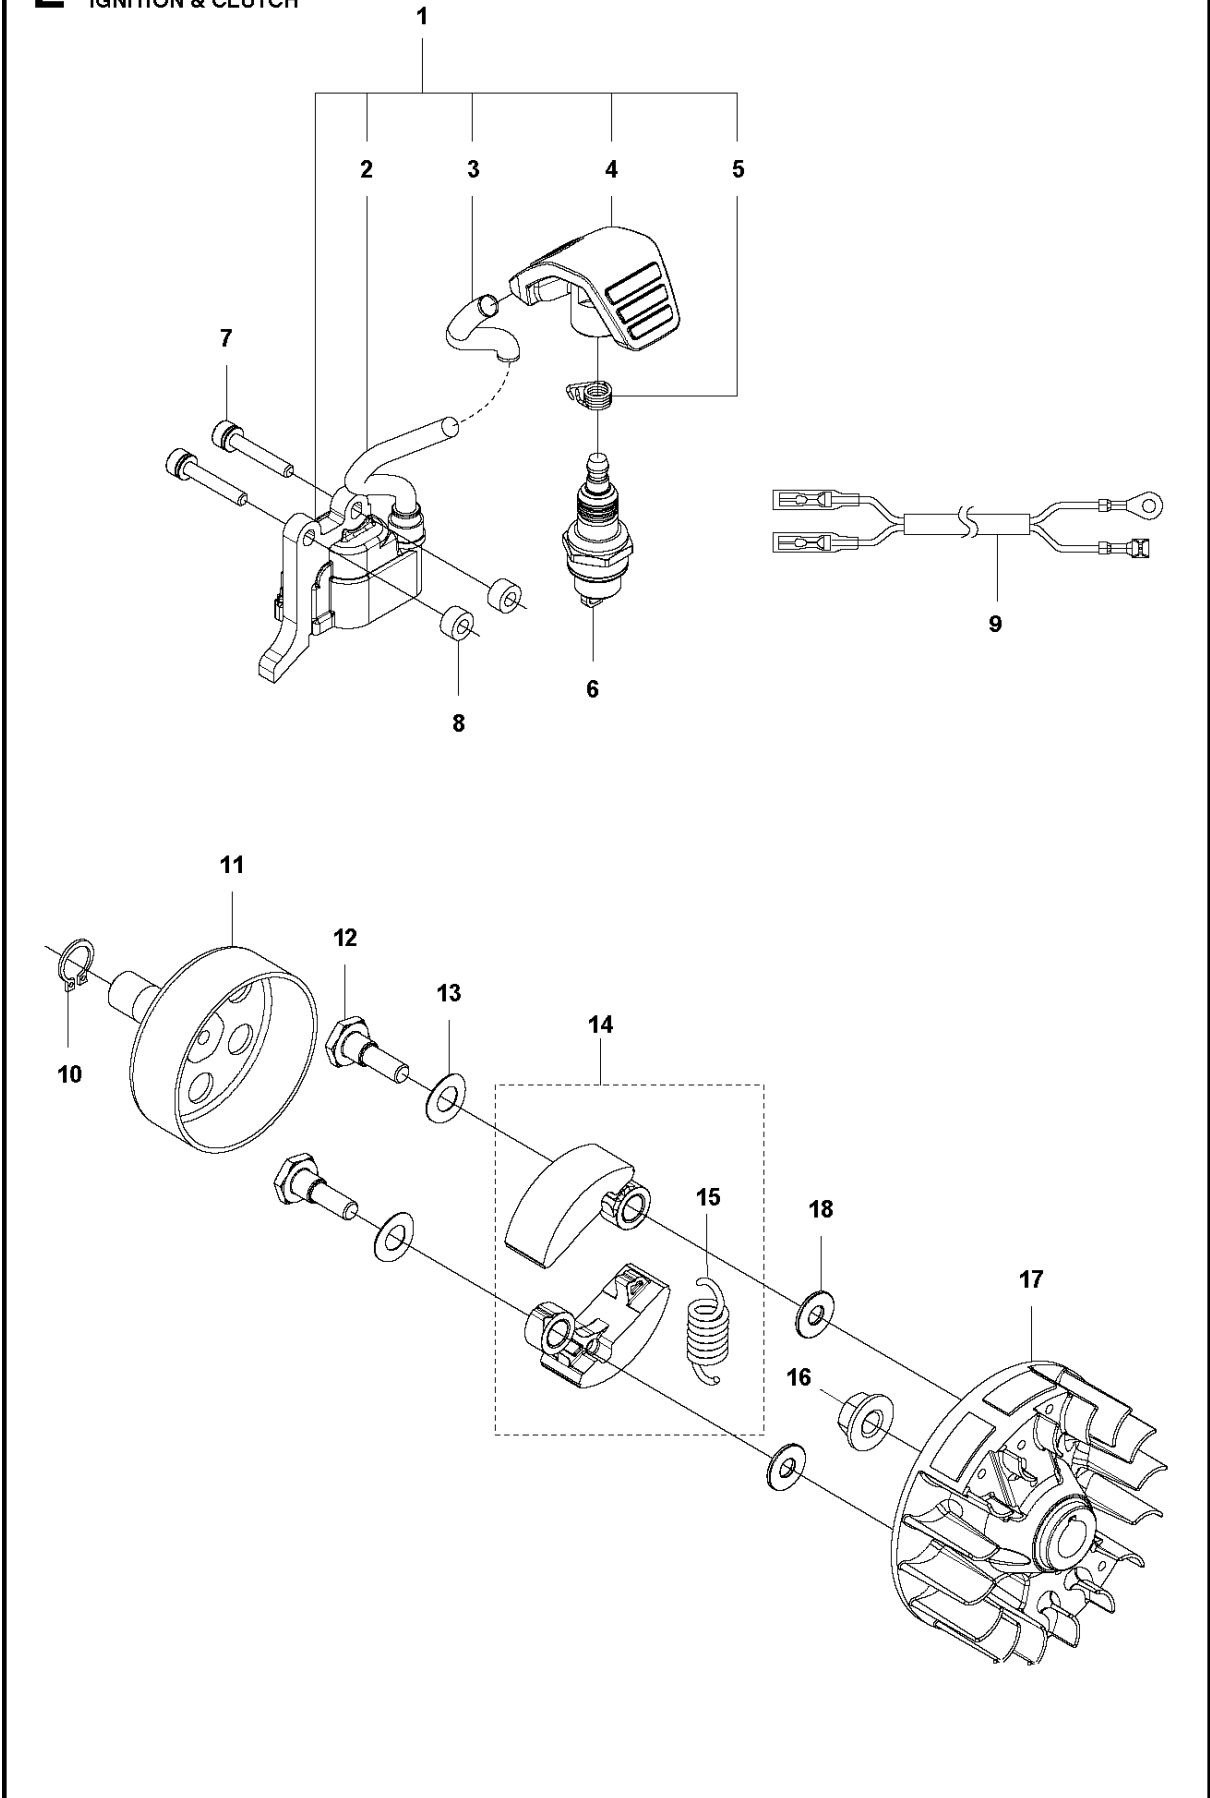

L 524, 525
IGNITION & CLUTCH

IGNITION SYSTEM & CLUTCH

525 RX

Ref	Part No	Description	Remark	QTY	KIT
1	588 14 15-01	IGNITION COIL		1	
2	584 82 66-01	IGNITION CABLE		1	1
3	579 59 07-01	TUBE		1	1
4	586 10 72-01	SPARK PLUG CAP		1	1
5	580 63 48-01	SPRING		1	1
6	584 96 81-01	SPARK PLUG	BPMR-8Y : NGK	1	
7	521 51 58-01	BOLT		2	
8	588 17 14-01	SPACER		2	
9	577 85 17-01	SHORT CIRCUIT CABLE		1	
10	516 12 41-01	SNAP RING		1	
11	581 14 20-01	CLUTCH DRUM		1	
12	513 18 96-01	SCREW		2	
13	521 75 82-01	WASHER		2	
14	585 83 47-01	CLUTCH ASSY		1	
15	576 40 07-01	CLUTCH SPRING		1	14
16	504 11 80-01	NUT		1	
17	578 96 78-01	FLYWHEEL		1	
18	505 05 44-01	WASHER		2