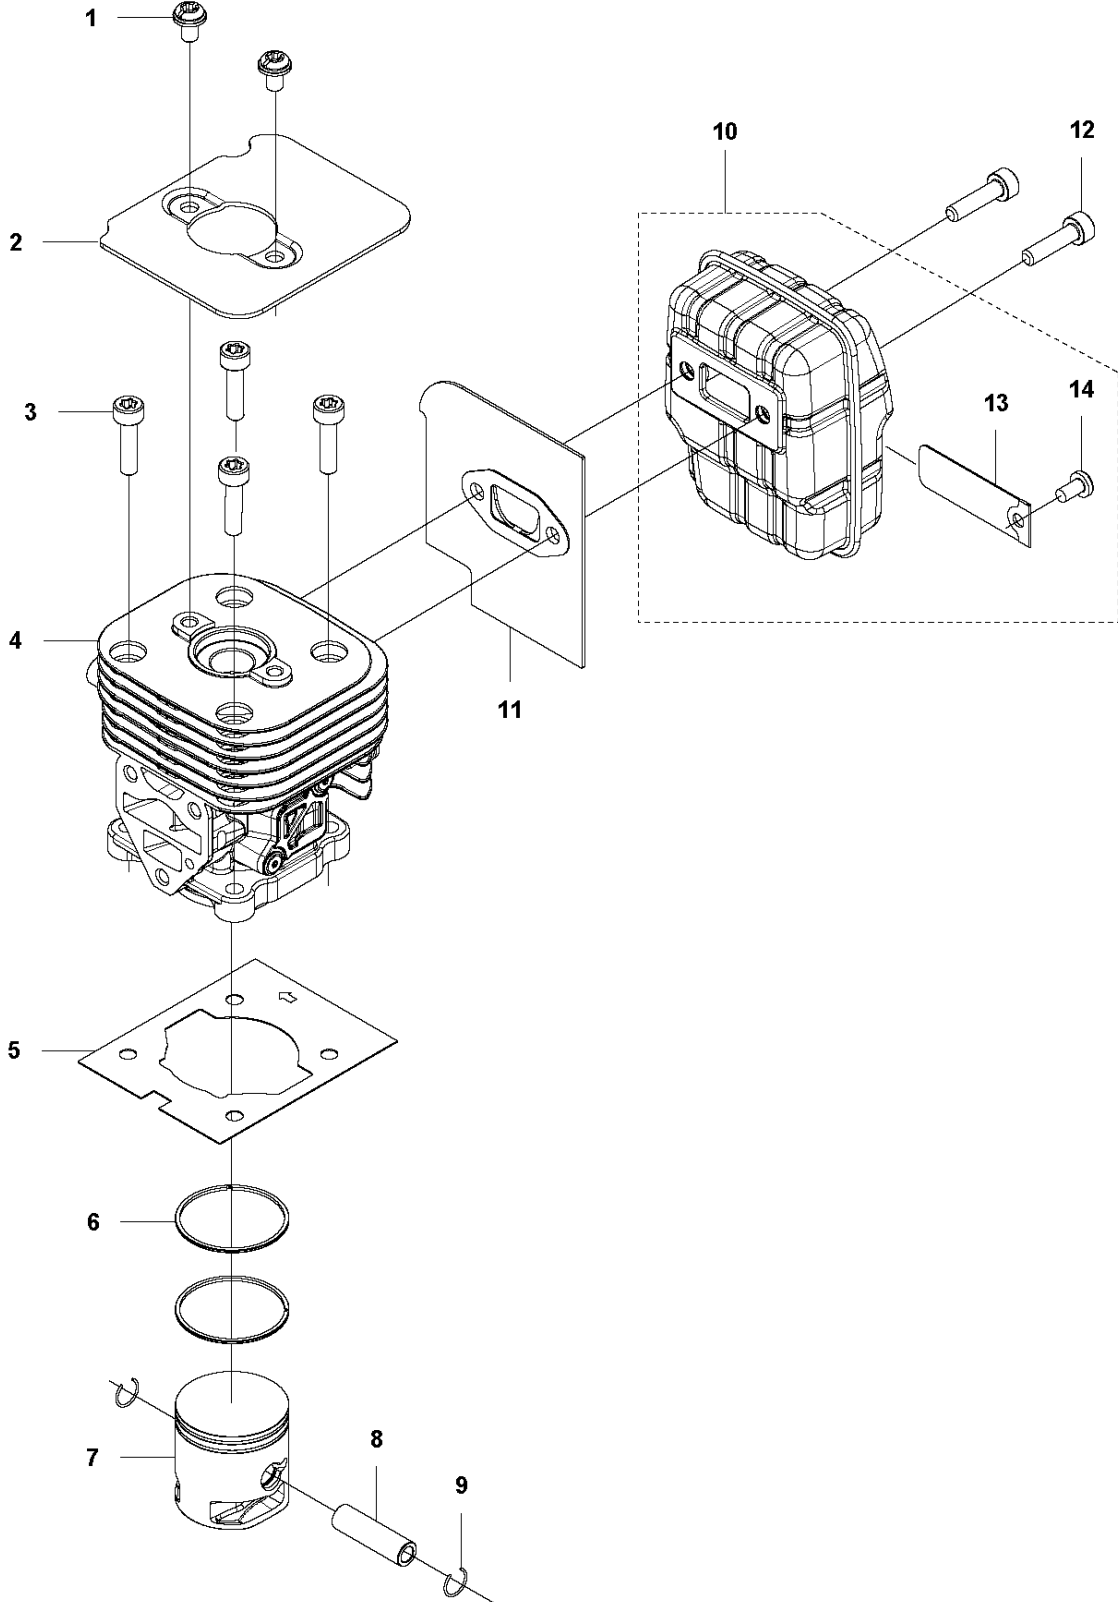

M 524, 525
CYLINDER PISTON & MUFFLER

CYLINDER, PISTON & MUFFLER

525 RX

Ref	Part No	Description	Remark	QTY	KIT
1	544 25 68-01	SCREW		2	
2	578 78 53-01	PLATE		1	
3	504 11 43-01	SCREW		4	
4	577 97 90-01	CYLINDER		1	
5	576 39 87-02	GASKET		1	
6	506 61 81-01	RING		2	
7	577 91 74-01	PISTON		1	
8	505 04 07-01	PIN		1	
9	505 04 52-01	RING		2	
10	580 52 36-01	MUFFLER ASSY	US	1	
10	585 24 86-01	MUFFLER		1	
10	585 03 29-01	MUFFLER ASSY	Australia / New Zealand	1	
11	578 40 81-01	GASKET		1	
12	504 11 43-01	SCREW		2	
13	580 51 44-01	SPARK ARRESTER		1	10
14	729 57 74-05	SCREW CRPANT		1	10