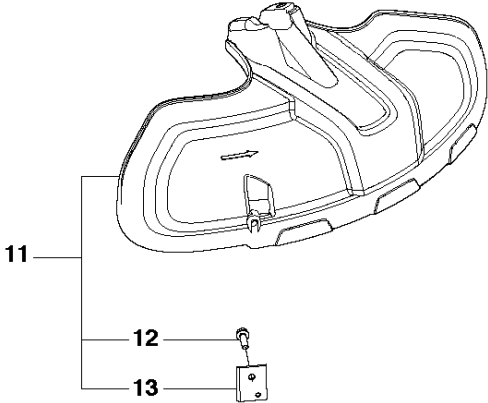

524L, 525L, LS, LST, LK, RJX, RJD, RS, RX, RXT, RK