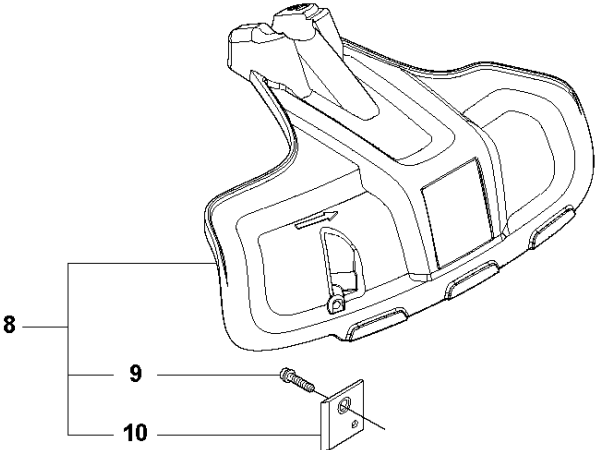

524L, 525L, LS, LST, LK, RJX, RJD, RS, RX, RXT, RK