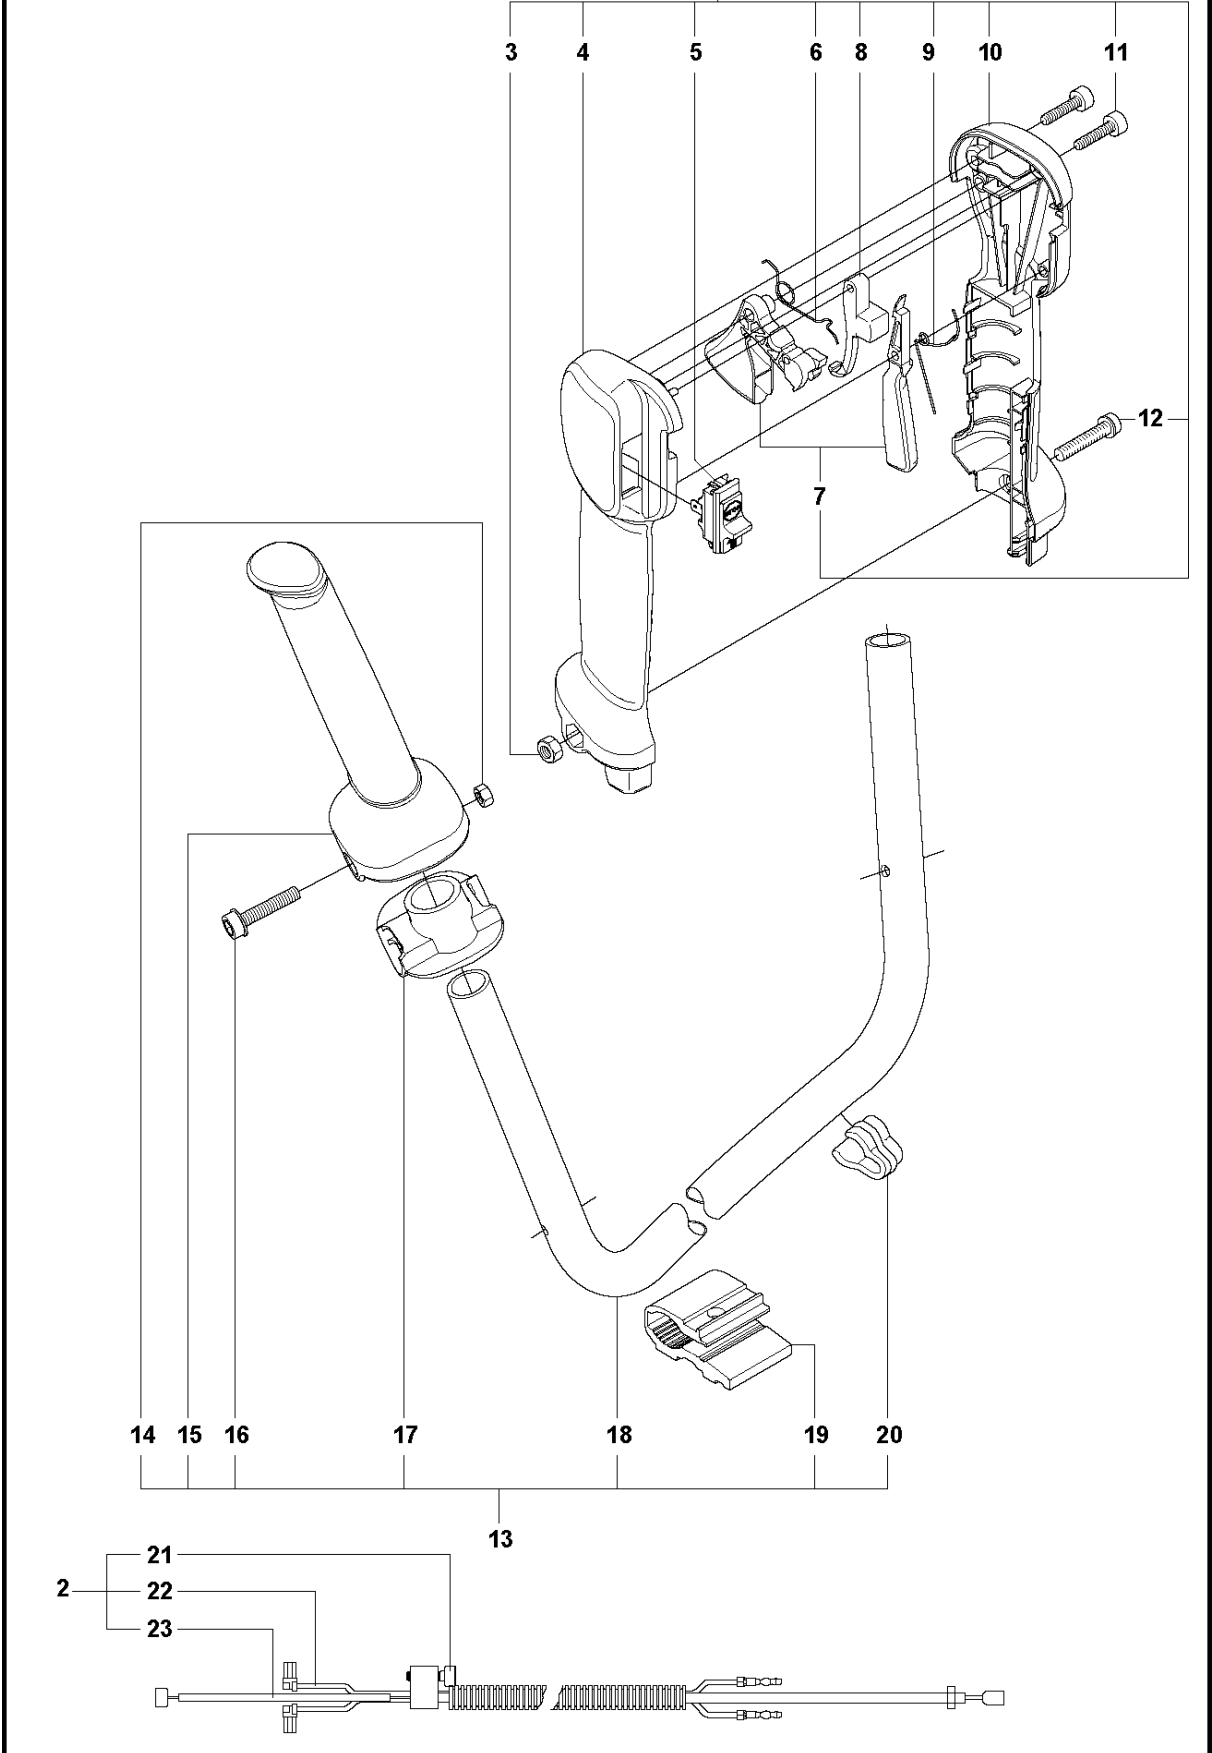

E 525RX, RXT, RK, RS
THROTTLE CONTROLS & HANDLE BAR

THROTTLE CONTROLS

525 RX

Ref	Part No	Description	Remark	QTY	KIT
1	537 42 45-13	HANDLE ASSY		1	
2	578 24 81-02	WIRING	RX, RS	1	
3	503 22 10-13	HEXAGON NUT		1	1
4	537 16 02-03	HANDLE HALF	RX	1	1
5	537 41 90-01	SWITCH		1	1
6	537 17 42-01	SPRING THROTTLE TRIG		1	1
7	506 49 77-01	THROTTLE CONTROL		1	1
8	537 16 07-03	THROTTLE LOCKOUT		1	1
9	537 17 43-01	SPRING		1	1
10	537 16 03-01	HANDLE HALF	RX	1	1
11	574 44 40-01	SCREW ITXSCT		2	1
12	525 75 51-09	SCREW ITXSCFM	M5X35	1	1
13	578 24 82-02	HANDLEBAR	RX	1	
14	731 23 14-01	HEXAGON NUT		1	13
15	537 17 28-01	HANDLE	RXT, RK, RS	1	13
16	525 75 52-04	SCREW ITXSCFM		1	13
17	537 17 29-01	COVER		1	13
18	537 36 00-01	HANDLEBAR	RXT, RK, RX	1	13
19	544 02 09-01	CLIP	RXT, RK, RX	1	13
19	503 75 00-01	HANDLEBAR BRACKET	RS	1	13
20	502 21 12-01	STAPLE	RX	1	13
21	503 21 66-18	SCREW IHSCT		1	2
22	580 62 24-02	SHORT CIRCUIT CABLE	RX, RS	1	2
23	580 47 09-01	THROTTLE CABLE		1	2