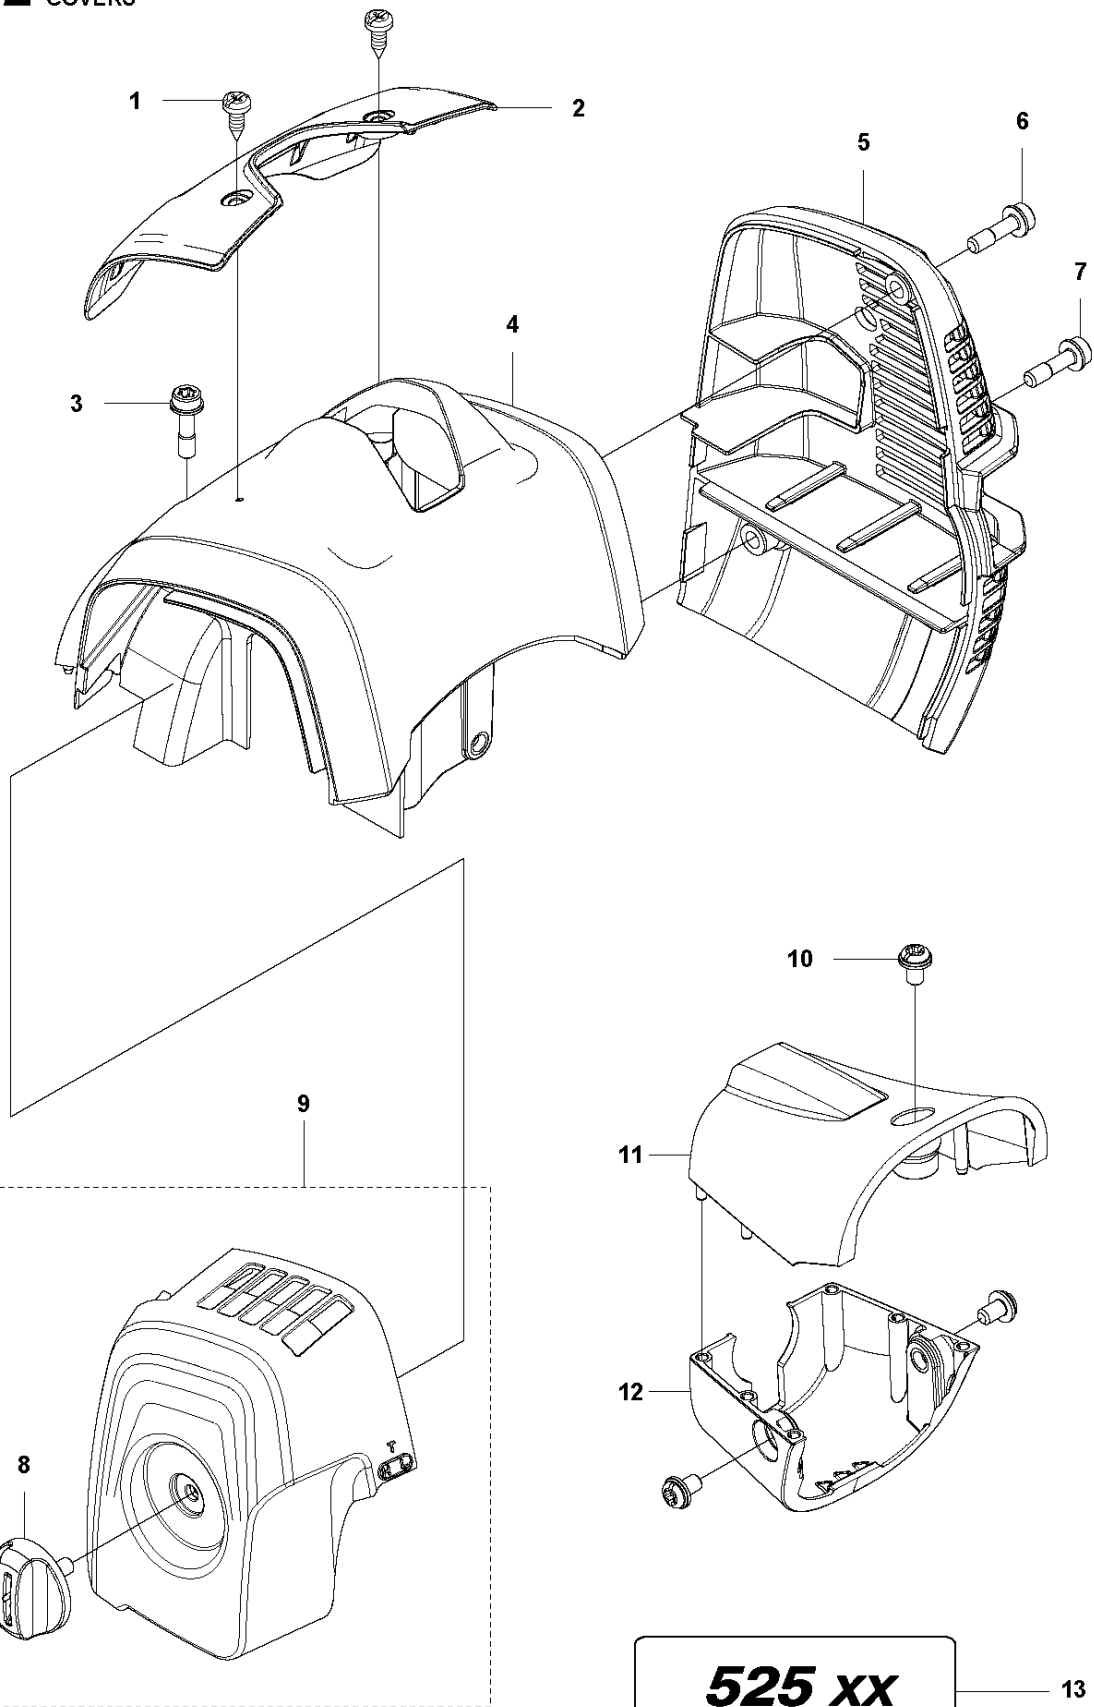

G2 525 LK, LX, RJX, RX, RXT, RK
COVERS

COVER

525 RX

Ref	Part No	Description	Remark	QTY	KIT
1	503 21 35-12	SCREW CCRPANT		2	
2	576 40 45-01	ARM PROTECTION		1	
3	577 81 54-01	BOLT		1	
4	592 62 13-01	CYLINDER COVER	To be used with 576404101 Housing clutch	1	
4	592 62 13-02	CYLINDER COVER	To be used with 588567701 Housing clutch	1	
5	576 40 47-01	MUFFLER GUARD		1	
6	577 81 54-01	BOLT		1	
7	577 81 54-01	BOLT		1	
8	576 99 24-02	KNOB		1	9
9	581 04 73-01	FILTER COVER ASSY		1	
9	578 40 88-01	FILTER COVER	US	1	
10	544 25 68-01	SCREW		3	
11	577 85 11-01	COVER		1	
12	577 85 10-01	COVER		1	
13	579 44 58-07	DECAL	525RX	1