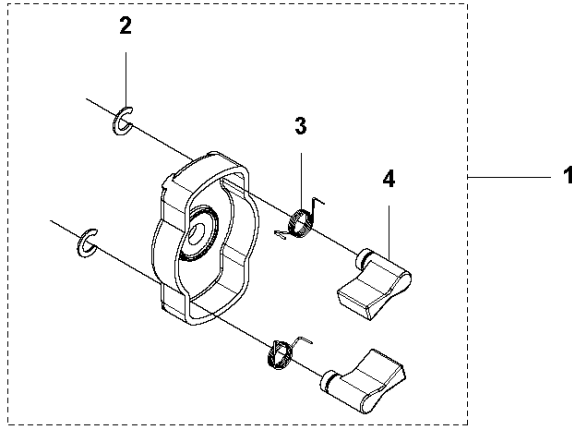

J2 525 LK, LX, RJX, RXT, RX, RK
STARTER

STARTER

525 RX

Ref	Part No	Description	Remark	QTY	KIT
1	581 14 65-01	STARTER PULLEY		1	
2	521 60 04-01	E-RING		2	1
3	521 60 03-01	SPRING		2	1
4	521 60 02-01	RATCHET		2	1
5	577 84 92-01	STARTER ASSY		1	
5	578 99 25-01	STARTER	US	1	
6	521 60 00-01	SCREW		1	5
7	576 40 12-01	PULLEY	Not needed for US model	1	5
8	577 13 41-01	SPRING	Not needed for US model	1	5
9	577 84 87-01	ROPE		1	5
9	579 06 46-01	ROPE	US	1	
10	577 84 88-01	REEL		1	5
10	579 06 48-01	STARTER PULLEY	US	1	
11	504 11 50-01	SPIRAL SPRING		1	5
12	575 48 95-01	STARTER HANDLE		1	5
13	577 81 54-01	BOLT		3	
14	579 36 96-01	DECAL		1