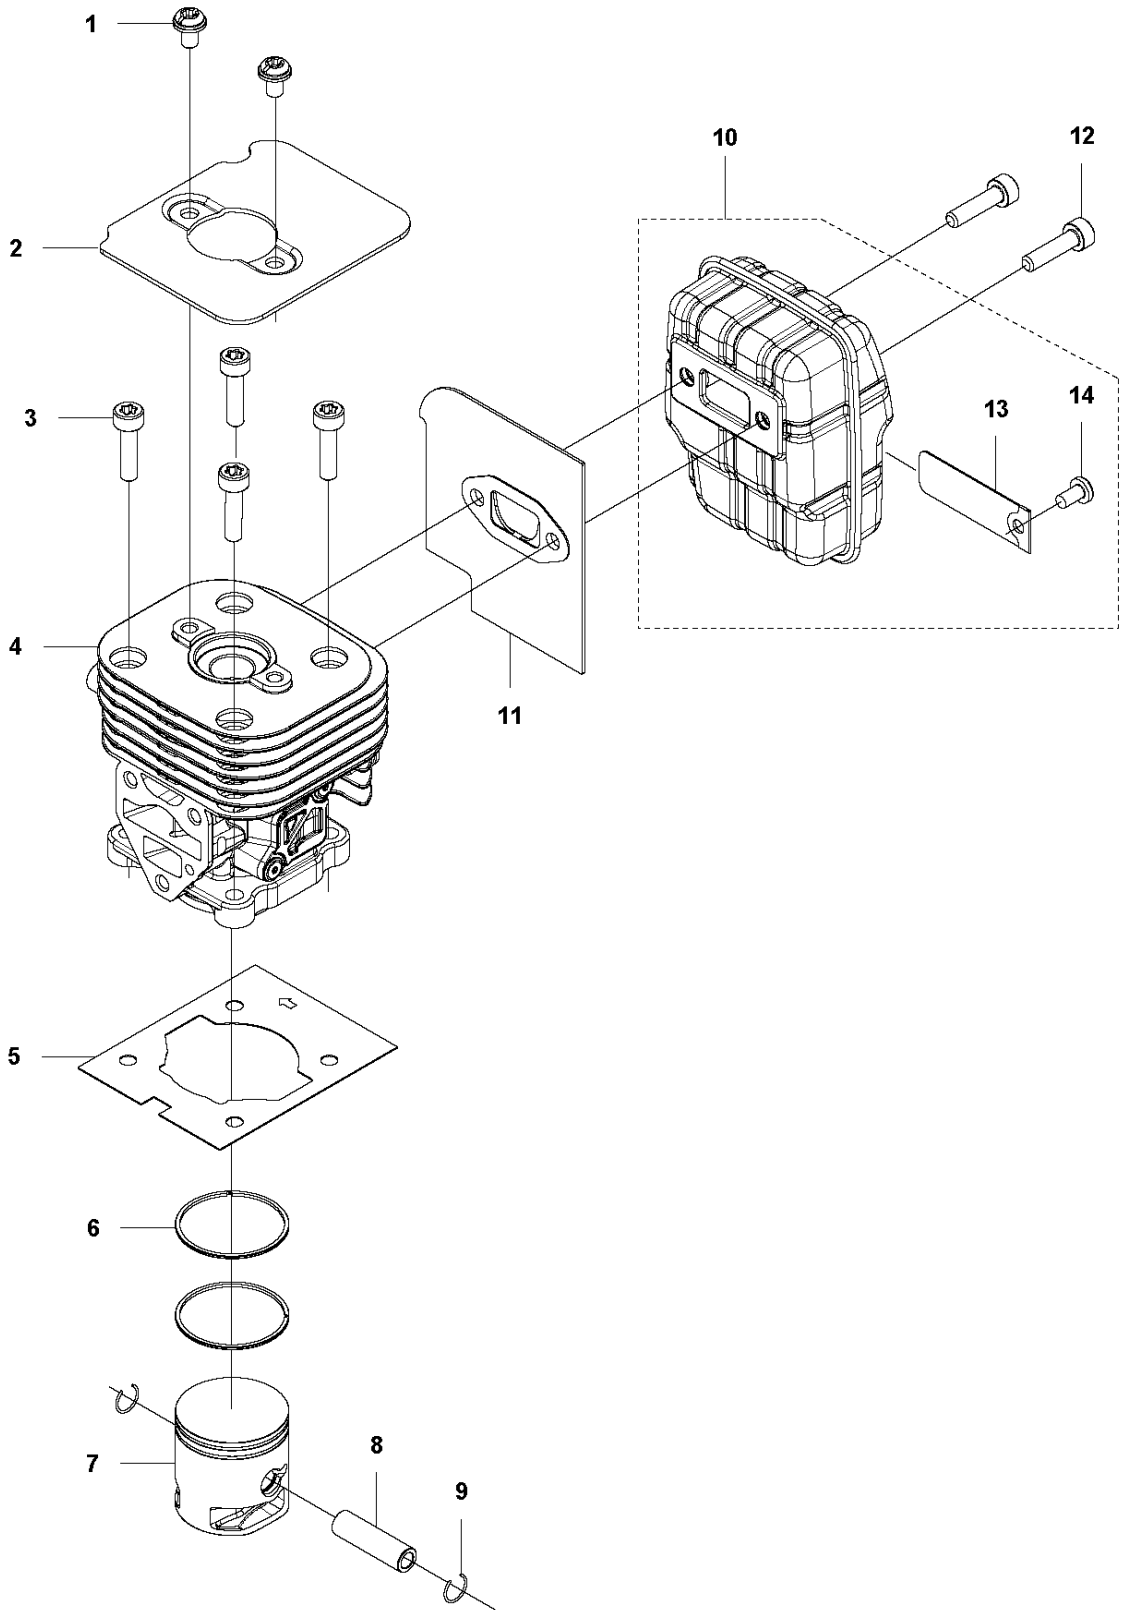

M 524, 525
CYLINDER PISTON & MUFFLER

CYLINDER, PISTON & MUFFLER

525 RJD

Ref	Part No	Description	Remark	QTY KIT	
1	544 25 68-01	SCREW		2	
2	578 78 53-01	PLATE		1	
3	504 11 43-01	SCREW		4	
4	577 97 90-01	CYLINDER		1	
5	576 39 87-02	GASKET		1	
6	506 61 81-01	RING		2	
7	577 91 74-01	PISTON		1	
8	505 04 07-01	PIN		1	
9	505 04 52-01	RING		2	
10	585 24 86-01	MUFFLER		1	
10	585 03 29-01	MUFFLER ASSY	USA, Australia/New Zealand	1	
11	578 40 81-01	GASKET		1	
12	504 11 43-01	SCREW		2	
13	580 51 44-01	SPARK ARRESTER		1	10
14	729 57 74-05	SCREW CRPANT		1	10