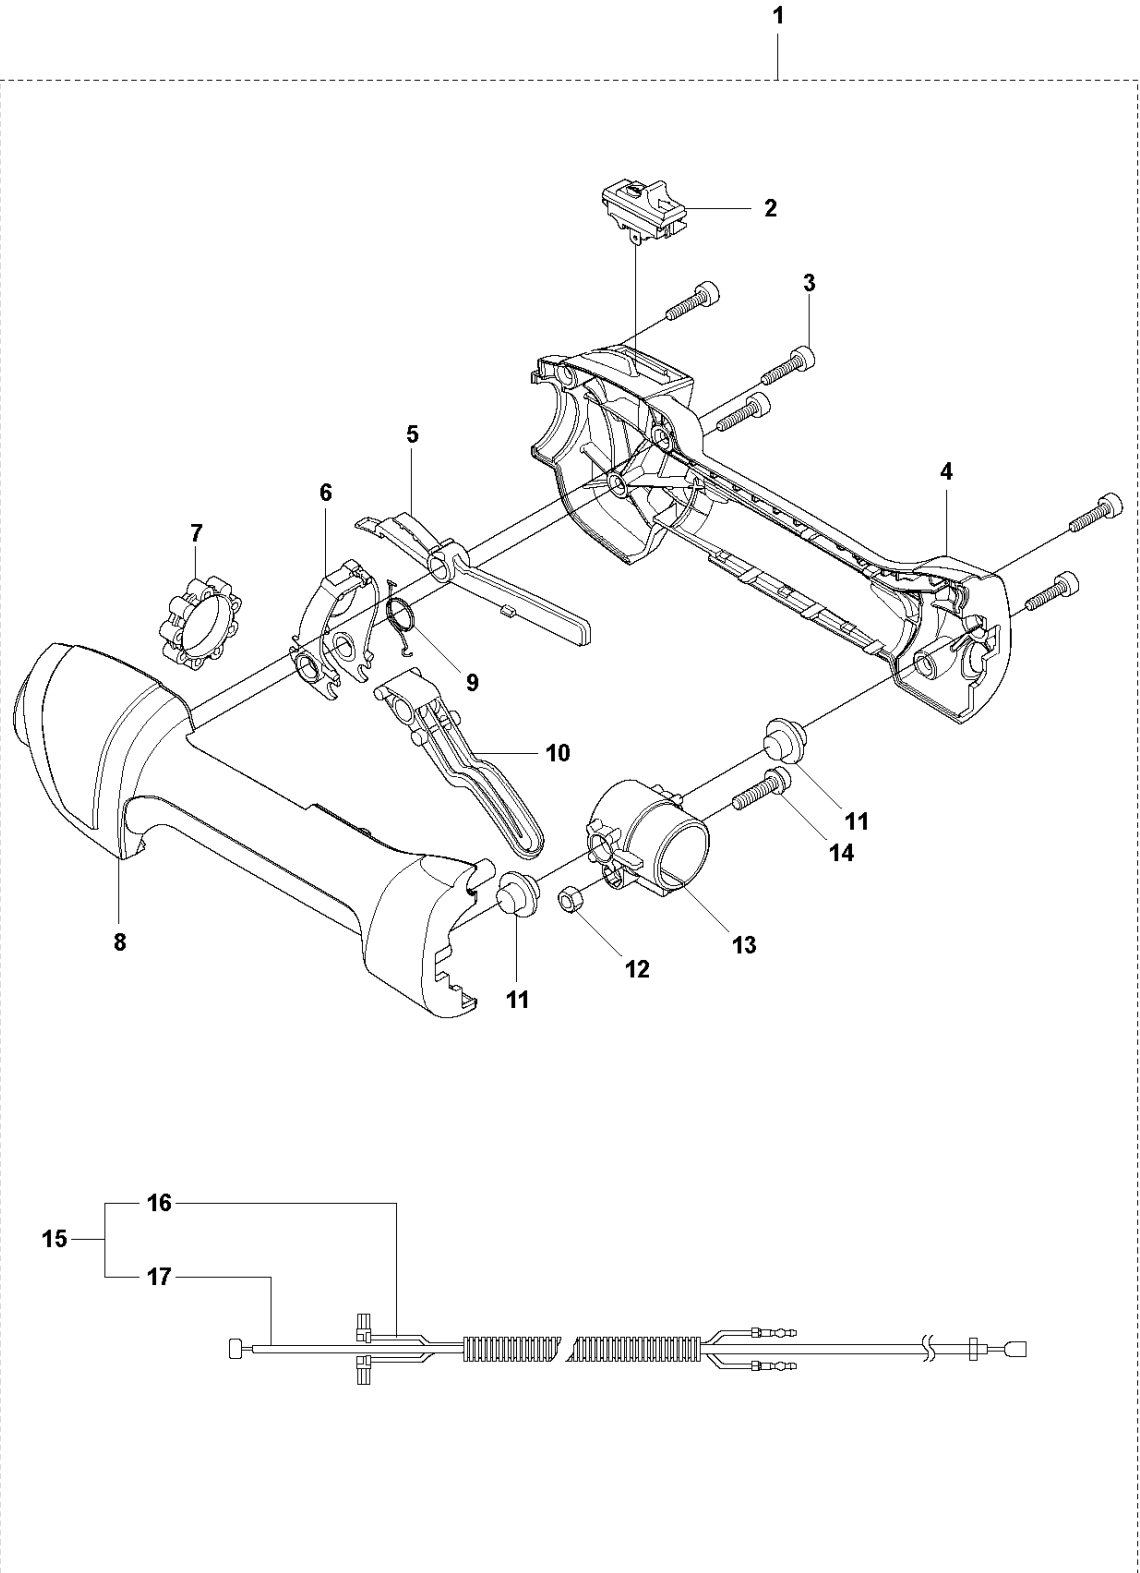

F 524L, 525L, LS, LST, LK, LX, RJX, RJD
THROTTLE CONTROLS

THROTTLE CONTROLS

525 RJD

Ref	Part No	Description	Remark	QTY	KIT
1	578 27 95-02	THROTTLE CONTROL	LK, RJD, (LST Australia)	1	
2	537 41 90-01	SWITCH		1	1
3	575 96 05-01	SCREW IHSCT		5	1
4	544 10 02-02	HANDLE HALF	LK, RJD, (LST Australia)	1	1
5	503 87 80-01	THROTTLE LOCKOUT		1	1
6	503 91 81-01	THROTTLE LEVER		1	1
7	503 96 14-01	ABSORBER		1	1
8	544 10 03-02	HANDLE HALF	LK, RJD, (LST Australia)	1	1
9	544 10 08-01	RECOIL SPRING		1	1
10	503 87 79-03	THROTTLE TRIGGER		1	1
11	544 10 17-02	DAMPER	LK, RJD, (LST Australia)	2	1
12	731 23 14-01	HEXAGON NUT		1	1
13	544 11 21-01	RETAINER		1	1
14	506 68 90-01	BOLT		1	1
15	578 27 96-01	WIRING		1	1
16	502 53 16-01	SHORT CIRCUIT CABLE		1	1, 15
17	578 86 78-01	THROTTLE CABLE		1	1, 15