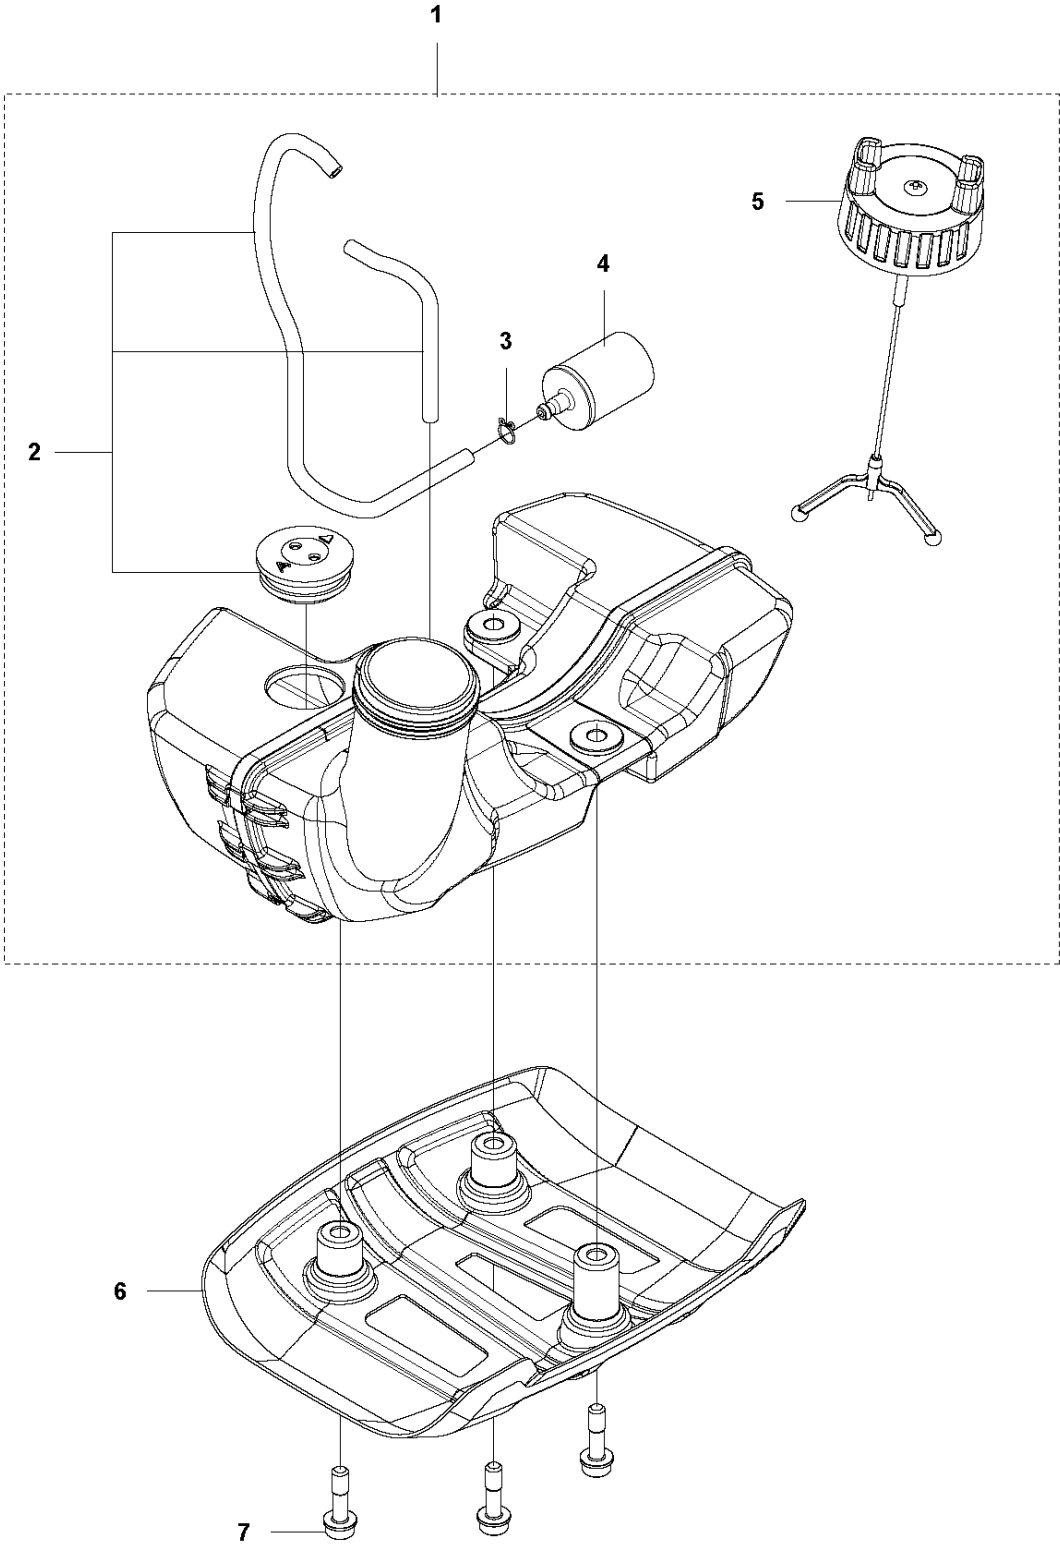

K1 525L, LS, LST, RJD, RS
FUEL TANK

FUEL TANK

525 RJD

Ref	Part No	Description	Remark	QTY KIT	
1	576 40 51-01	FUEL TANK	USA, Australia/New Zealand	1	
2	586 35 96-05	HOSE ASSY		1	1
3	506 70 70-01	CLIP		1	1
4	503 44 32-01	FUEL FILTER		1	1
5	579 64 57-03	TANK CAP		1	1
6	576 40 55-01	SKID PLATE		1	
7	577 81 54-01	BOLT		3