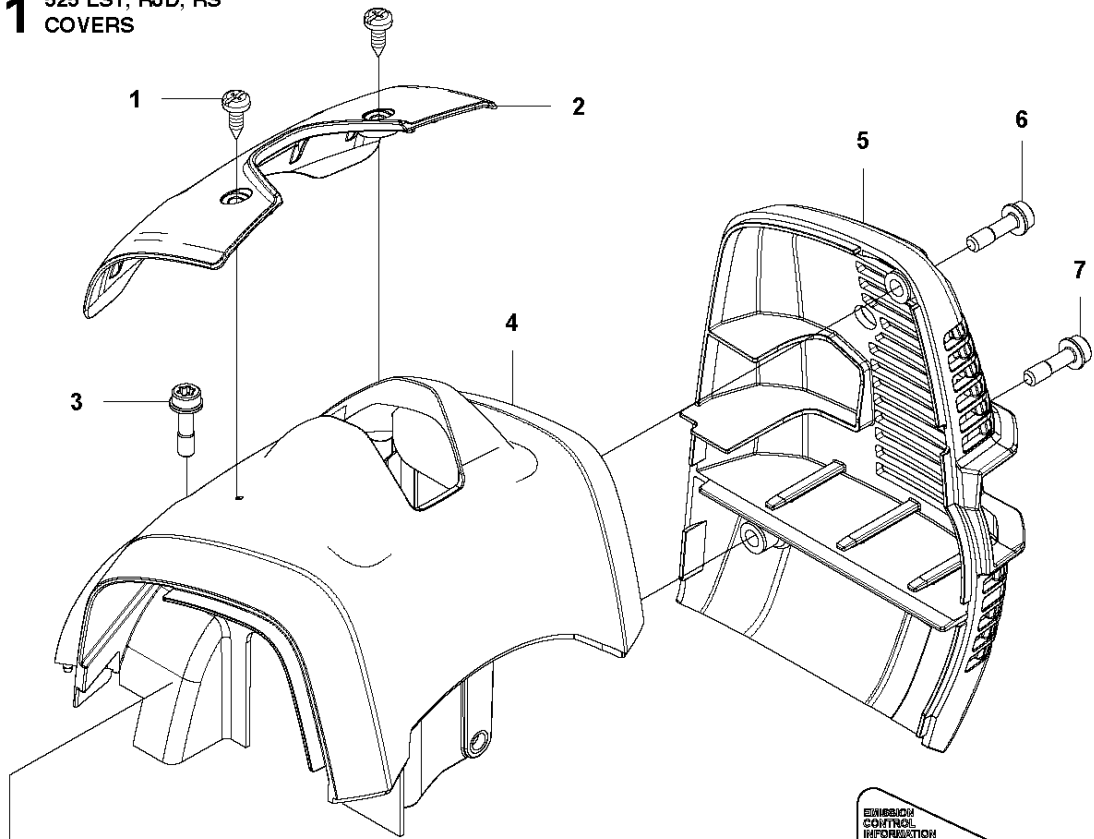

G1 525 LST, RJD, RS
COVERS

EMMISSIONS CONTROL INFORMATION
This engine meets
U.S. EPA and California
EXH-EVAP regs for ☐ SORE. Refer
to operator's manual for maintenance
specifications and adjustments.
Emissions compliance
Period: ☐ hrs. 044221101
HUSQVARNA 525 525 525 525 525
HUSQVARNA 525 525 525 525 525
HUSQVARNA 525 525 525 525 525
HUSQVARNA 525 525 525 525 525