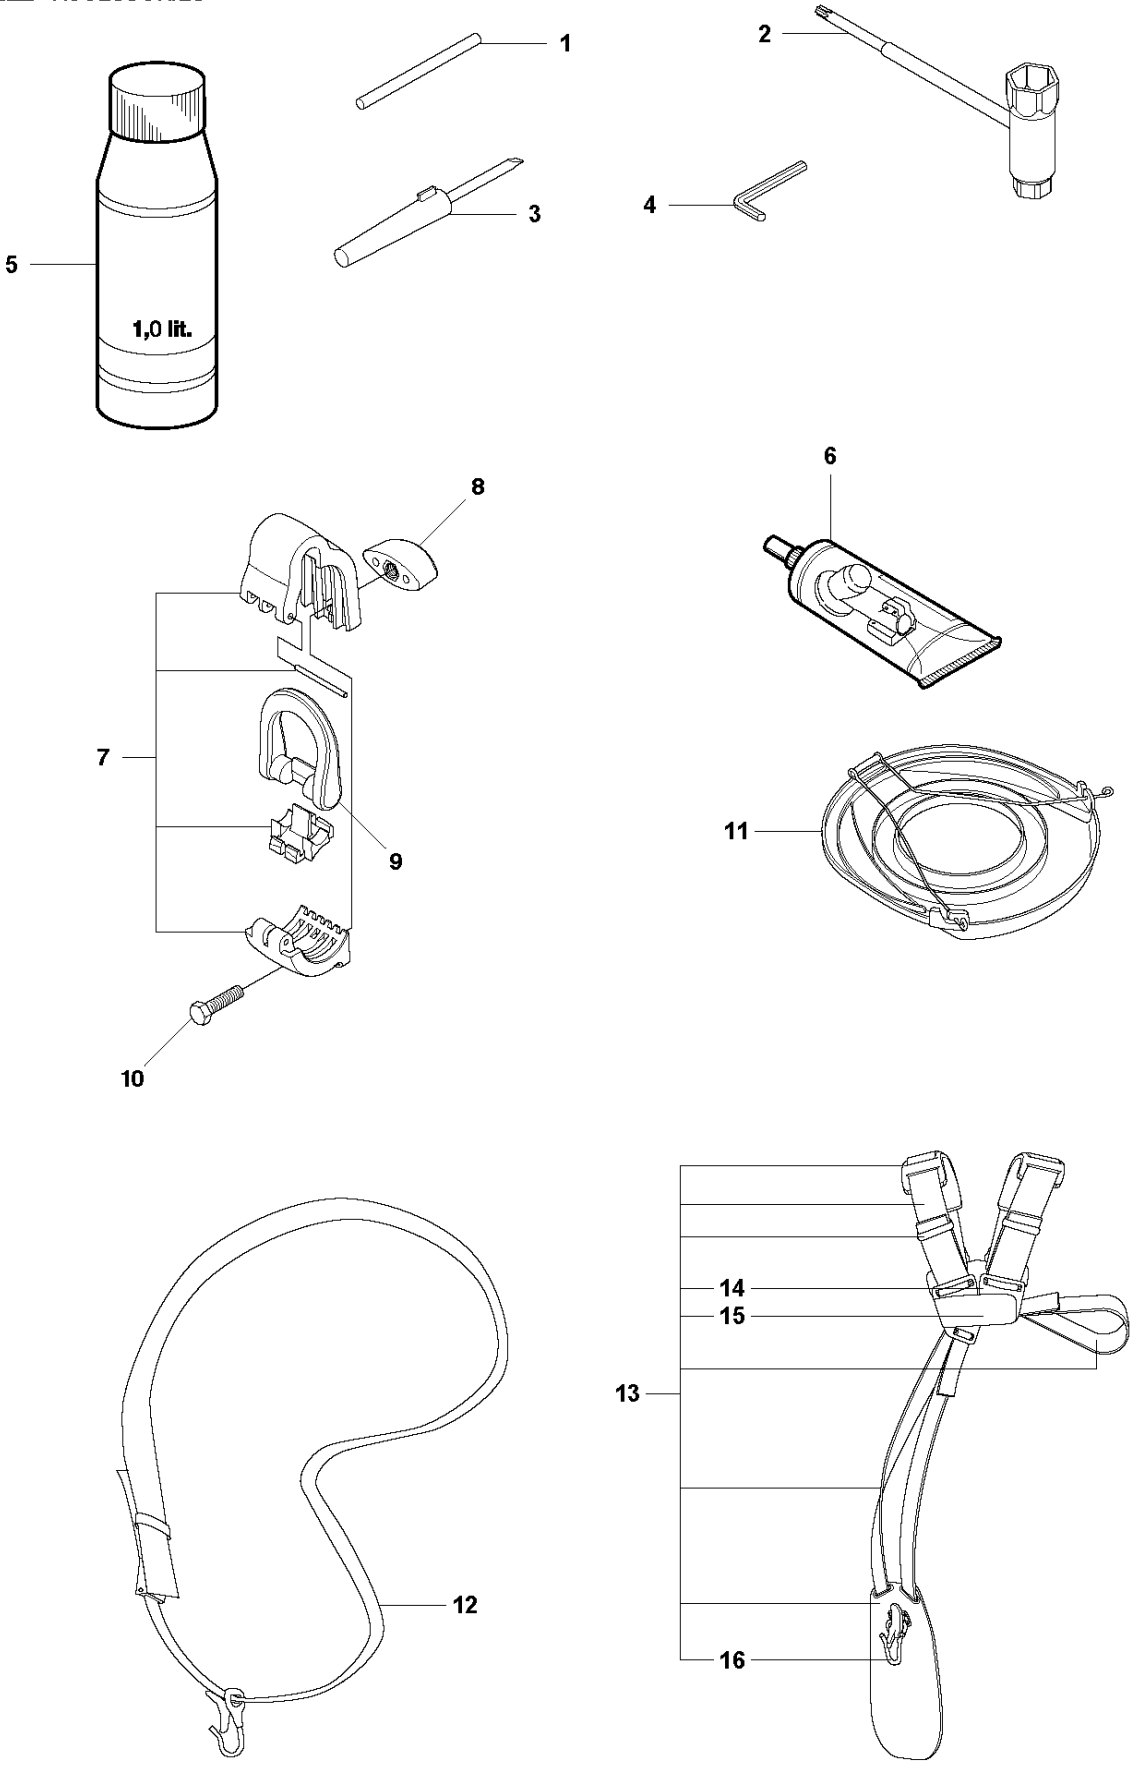

R2 524L, 525L, LS, LST, LK, RJX, RJD, RS, RX, RXT, RK
ACCESSORIES

ACCESSORIES

525 RJD

Ref	Part No	Description	Remark	QTY	KIT
1	502 28 59-01	STOP		1	
2	575 73 82-02	COMBINATION WRENCH		1	
3	501 60 02-03	SCREWDRIVER		1	
4	502 21 58-01	WRENCH		1	
5	531 00 92-48	FILTER OIL		1	
6	503 97 64-01	GREASE		1	
7	537 35 36-01	LOOP		1	
8	537 13 04-02	KNOB		1	7
9	537 35 01-01	LOOP		1	7
10	725 23 31-51	SCREW		1	7
11	537 31 29-01	TRANSPORT GUARD	200 - 275mm	1	
12	537 21 62-01	HARNESS		1	
12	537 21 62-02	HARNESS	USA	1	
13	537 21 63-01	HARNESS		1	
13	537 21 63-02	HARNESS	USA	1	
14	503 73 40-01	FRONT PIECE		1	13
15	503 73 41-02	BUCKLE		1	13
16	502 02 28-02	WELT HOOK		1	13