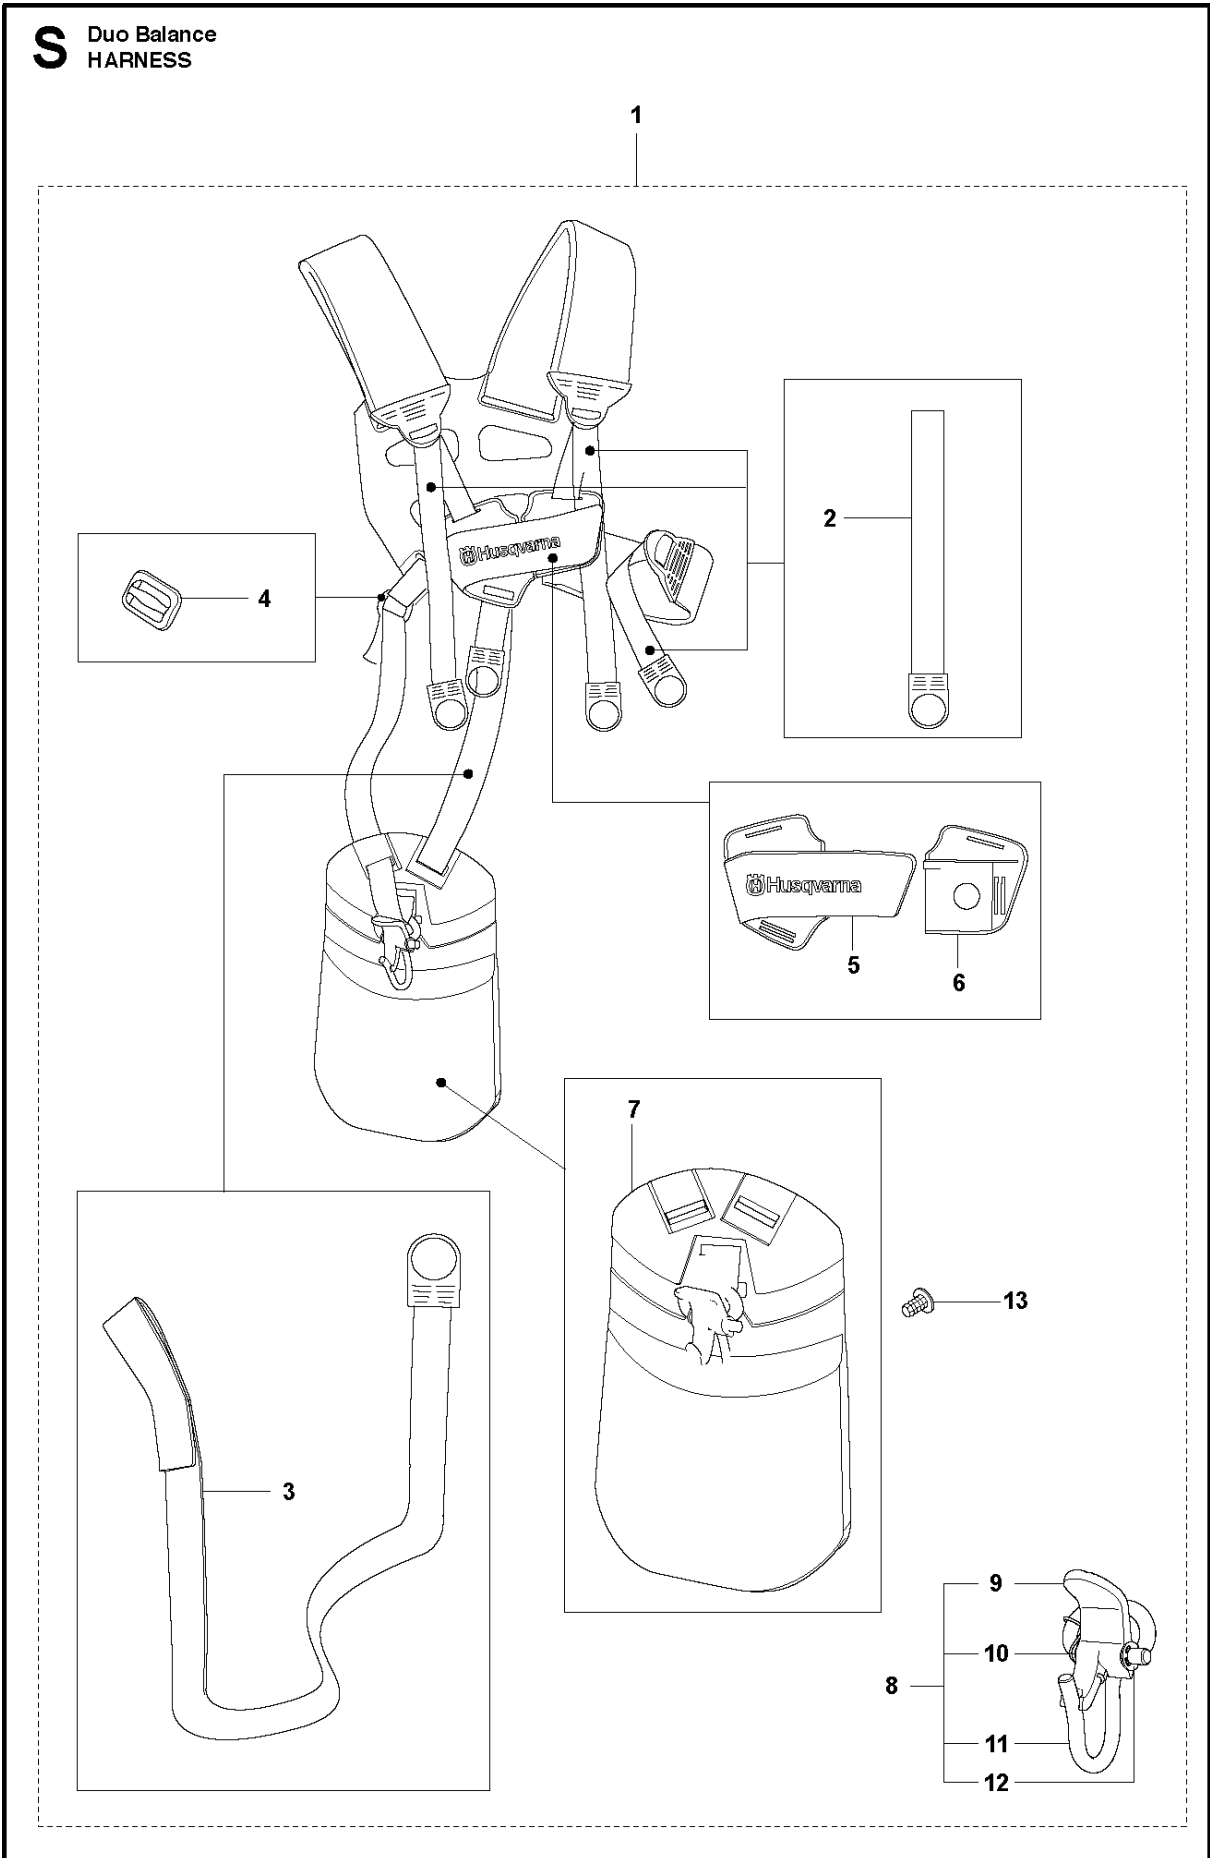

S Duo Balance
HARNESS

HARNES

525 RJD

Ref	Part No	Description	Remark	QTY	KIT
1	537 27 57-01	HARNES		1	
1	537 27 57-03	HARNES	US	1	1
2	503 99 61-01	BAND		3	1
3	503 99 61-03	BAND		1	1
4	537 11 35-01	RETAINER		1	1
5	537 28 84-01	BUCKLE		1	1
6	537 28 83-01	BUCKLE		1	1
7	537 27 59-01	HIP PAD		1	1
8	502 02 28-01	HOOK		1	1
9	502 02 30-02	LOCK		1	1,8
10	586 34 10-01	SPRING		1	1,8
11	502 02 29-02	HOOK		1	1,8
12	735 31 09-20	E-CLIP		1	1,8
13	537 17 54-01	HIP PAD		3	1