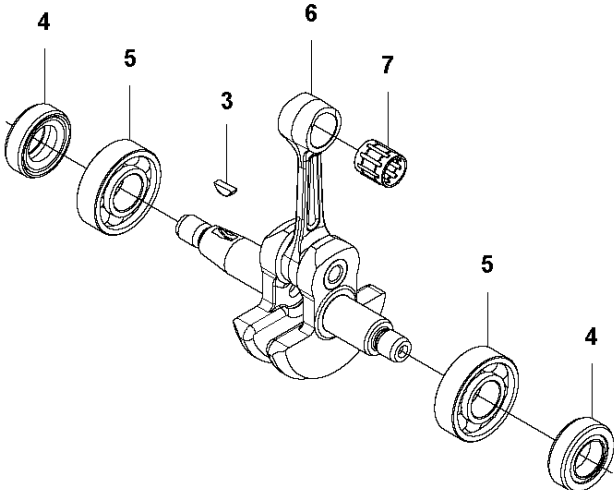

P 524, 525
CRANK SHAFT

CRANKSHAFT

525 RJD

Ref	Part No	Description	Remark	QTY KIT
1	576 40 46-01	MUFFLER		1
2	544 25 68-01	SCREW		1
3	506 68 94-01	KEY		1
4	504 12 15-01	SEALING		2
5	506 61 03-01	BEARING		2
6	579 22 32-01	CRANKSHAFT		1
7	576 40 27-01	BEARING		1