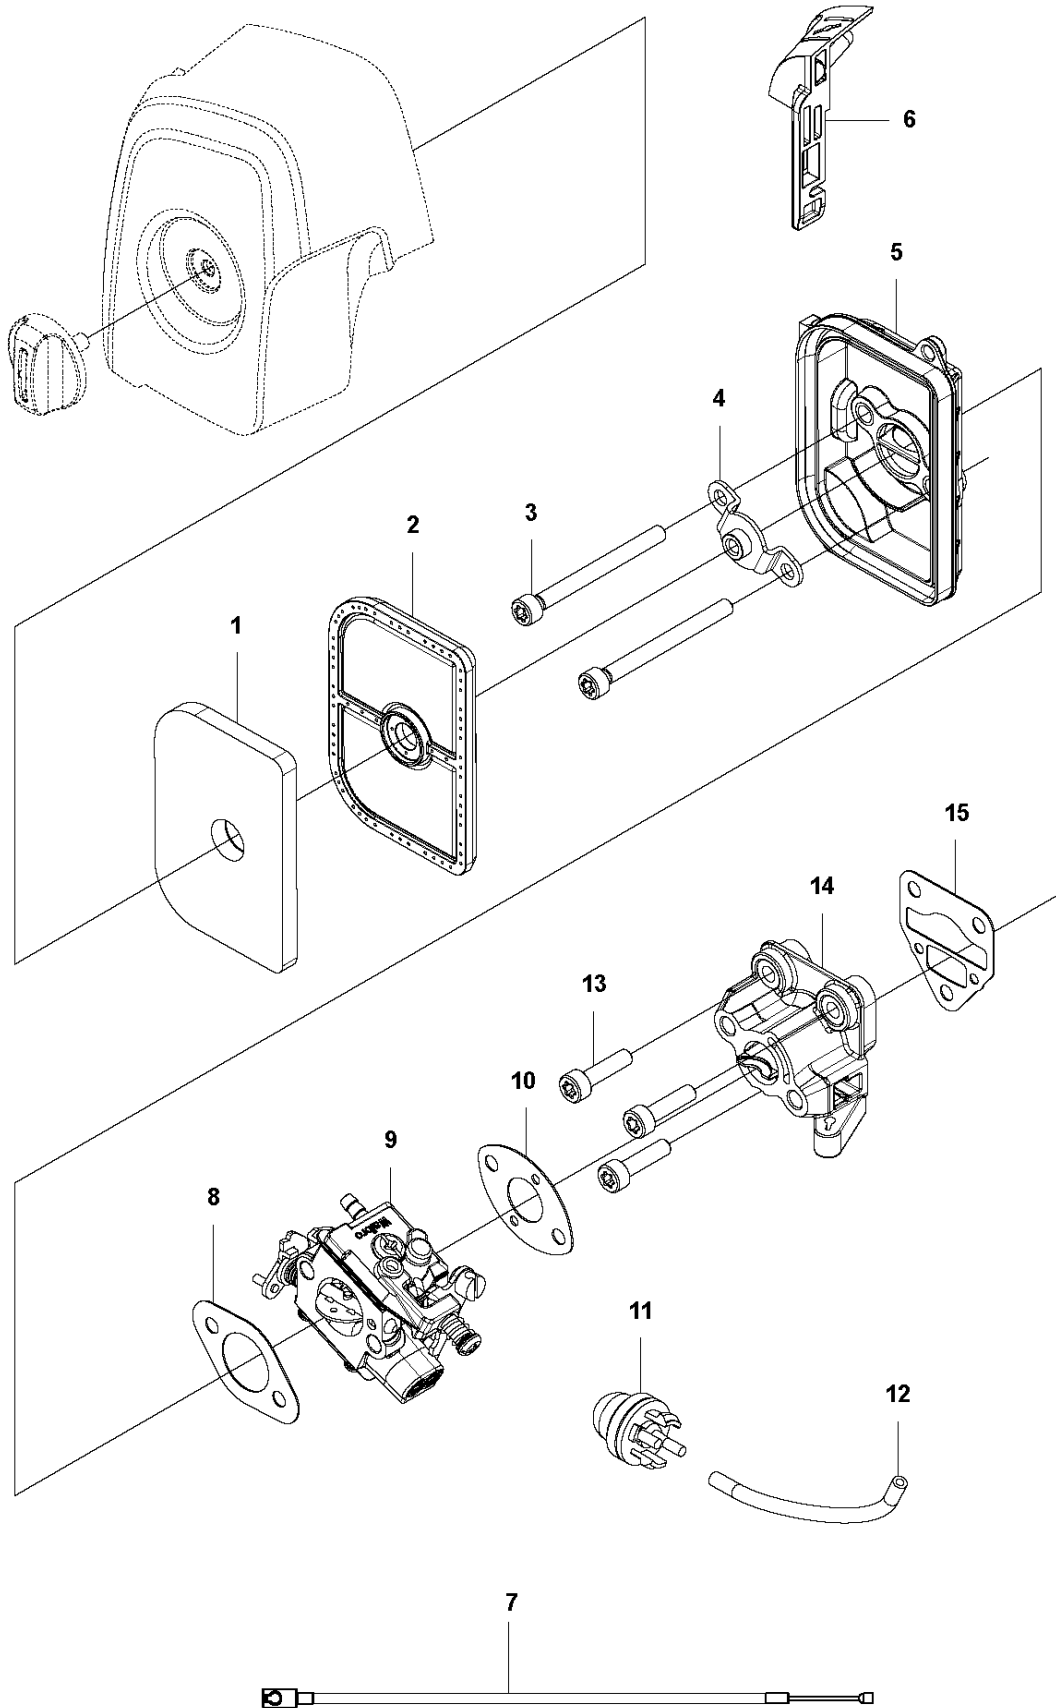

H1 524L, 525L, LS, LST, RJD, RS
CARBURETOR & AIRFILTER

CARBURETOR & AIR FILTER

525 RJD

Ref	Part No	Description	Remark	QTY KIT
1	577 85 15-01	AIR FILTER		1
2	576 40 16-01	AIR FILTER		1
3	580 46 72-01	BOLT		2
4	580 43 79-01	PLATE		1
5	577 85 13-01	FILTER HOUSING		1
6	577 84 83-01	CHOKE CONTROL		1
7	590 90 00-01	THROTTLE CABLE		1
8	577 88 24-02	GASKET		1
9	584 90 14-01	CARBURETTOR		1
10	576 39 91-02	GASKET		1
11	503 93 66-01	PURGE		1
12	577 05 05-01	PIPE		1
13	504 11 43-01	SCREW		3
14	578 90 83-01	INSULATOR		1
15	576 39 89-01	GASKET		1