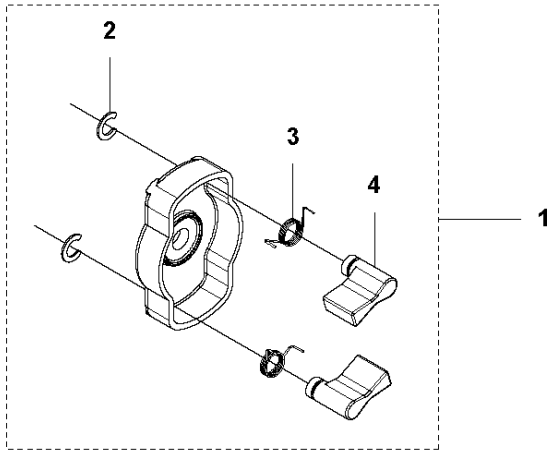

J1 524L, 525L, 525LS, LST, RJD, RS
STARTER