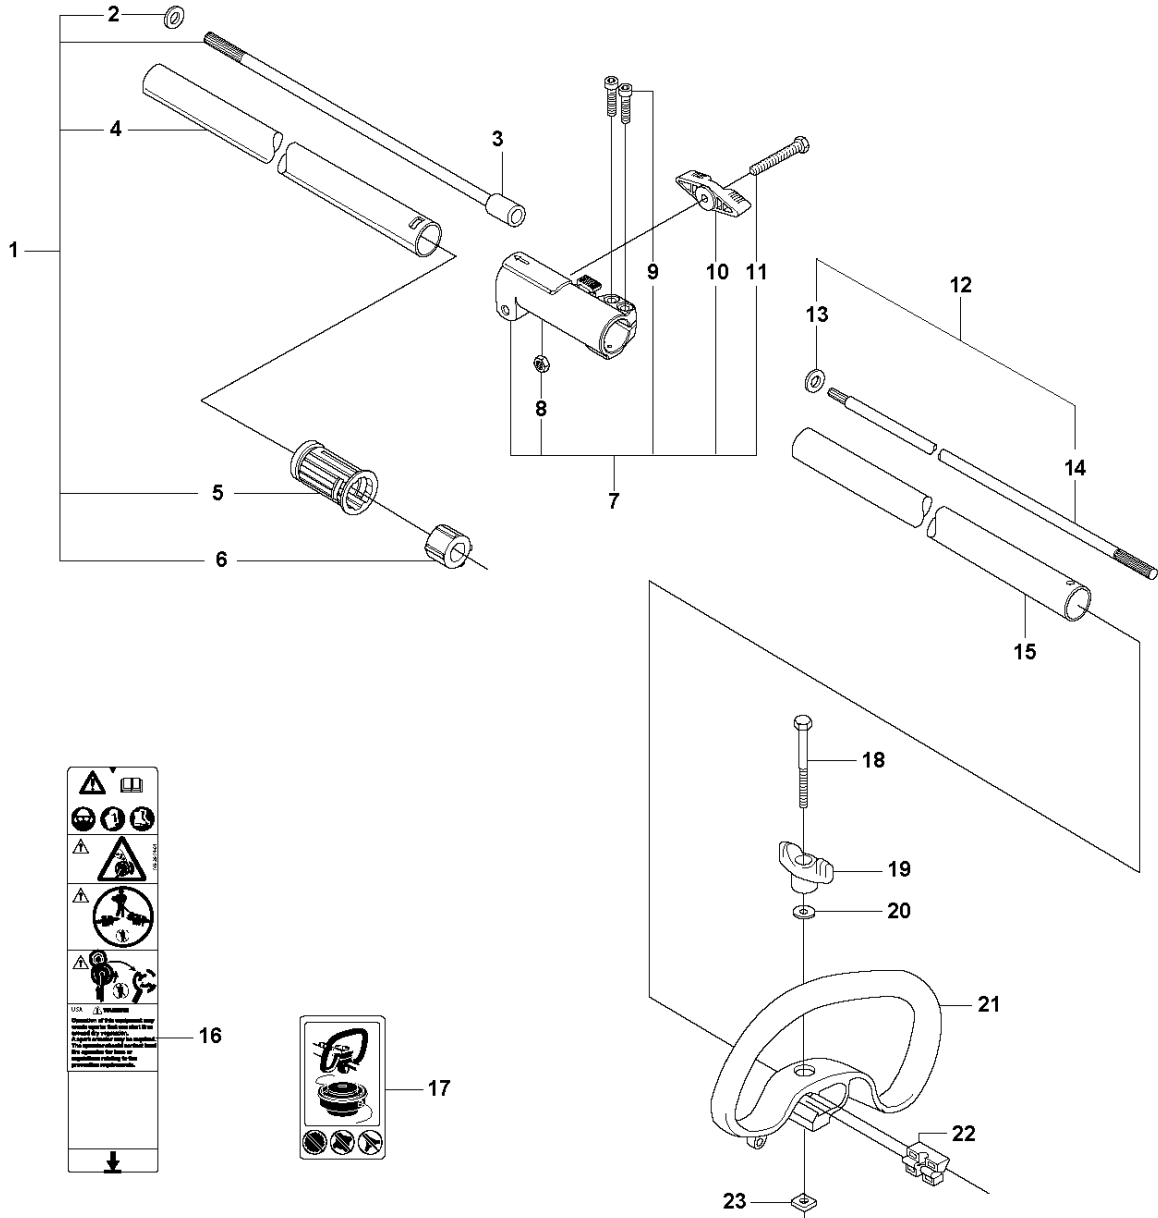

C4 525RJD SHAFT

WARNING!
Operation of this equipment may create sparks that can start fires around dry vegetation. A spark arrestor may be required. The operator should contact local fire agencies for laws or regulations relating to fire prevention requirements.

24

SHAFT

525 RJD

Ref	Part No	Description	Remark	QTY KIT	
1	584 24 93-01	TUBE		1	
2	735 58 08-10	LOCKWASHER		1	1
3	537 01 19-01	DRIVE SHAFT	L=843 Ø7mm	1	1
4	584 24 94-01	TUBE	L=829 Ø24mm	1	1
5	544 37 87-01	PLUG		1	1
6	503 78 52-02	SUPPORTING BEARING		1	1
7	576 28 26-01	CLAMPING SLEEVE ASSY		1	
8	731 23 16-01	HEXAGON NUT		1	7
9	525 75 51-04	SCREW ITXSCFM		2	7
10	576 28 24-01	KNOB		1	7
11	725 23 76-01	SCREW		1	7
12	581 50 04-01	DRIVE SHAFT		1	
13	735 58 08-10	LOCKWASHER		1	12
14	581 81 51-02	DRIVE SHAFT	L=696 Ø7mm	1	12
15	584 24 90-01	TUBE	L=650 Ø24mm	1	
16	589 29 51-01	LABEL		1	
17	503 79 56-01	LABEL		1	
18	510 90 61-01	BOLT	RJD, (LK USA) M6x35	1	
18	725 23 80-51	SCREW EHHM	LK M6x50	1	
19	503 87 90-01	KNOB	LK	1	
20	503 23 00-61	WASHER	LK	1	
21	503 87 19-08	HANDLE		1	
22	503 94 03-01	DISTANCE		1	
23	502 19 71-01	SQUARE NUT		1	
24	522 92 86-02	LABEL		1