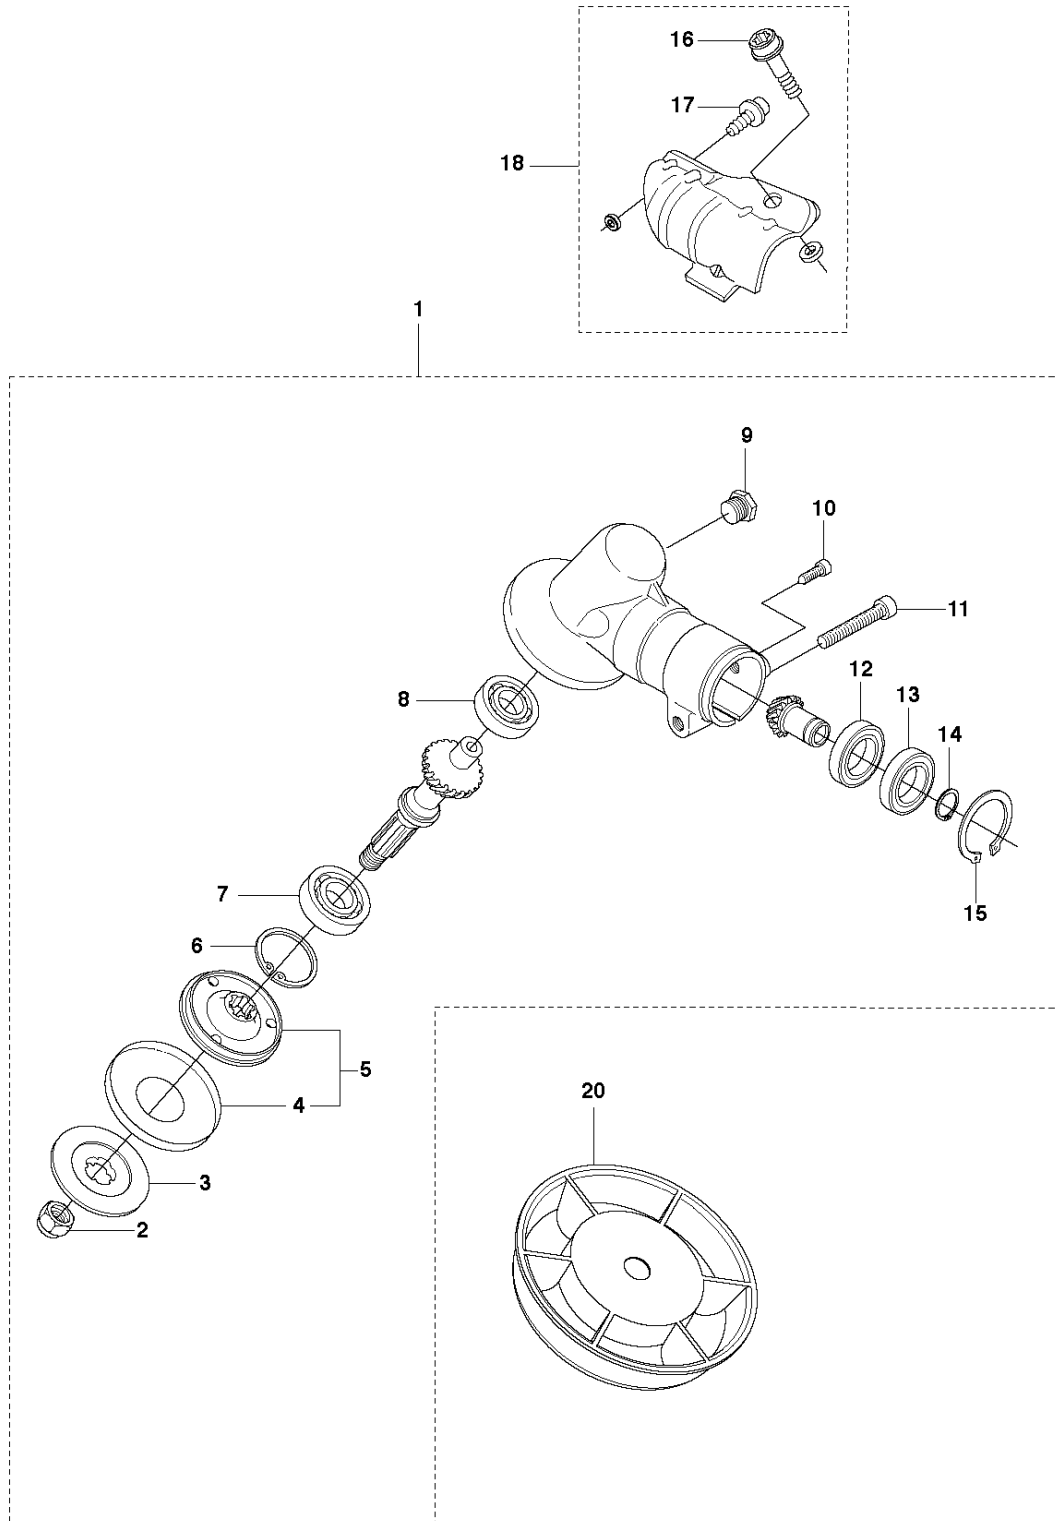

SPARE PARTS LIST

BRUSHCUTTERS/CLEARING SAWS

525 RJD

A1 524L, 525L, LS, LK, RJX, RJD, RS, RX, RXT, RK
BEVEL GEAR

BEVEL GEAR

525 RJD

Ref	Part No	Description	Remark	QTY	KIT
1	537 19 92-02	BEVEL GEAR ASSY		1	
2	503 85 63-01	NUT		1	1
3	537 28 56-01	SUPPORT FLANGE		1	1
4	537 29 26-01	CUP		1	1
5	537 23 49-01	DRIVER ASSY		1	1
6	735 31 28-10	CIRCLIP		1	1
7	503 25 24-01	BALL BEARING		1	1
8	738 21 98-00	BALL BEARING		1	1
9	503 20 15-01	SCREW		1	1
10	503 20 14-12	SCREW IHSCFMO		1	1
11	503 20 07-25	SCREW IHSCFM		1	1
12	738 21 99-00	BALL BEARING		1	1
13	738 21 99-02	BALL BEARING		1	1
14	735 31 11-00	CIRCLIP		1	1
15	735 31 25-10	CIRCLIP		1	1
16	544 21 84-20	SCREW ITXSCM		1	18
17	501 98 10-01	SCREW ITXSCM		1	18
18	574 30 69-03	CLAMP		1	
20	503 89 01-01	SUPPORT CUP		1	

24

SHAFT

525 RJD

Ref	Part No	Description	Remark	QTY KIT	
1	584 24 93-01	TUBE		1	
2	735 58 08-10	LOCKWASHER		1	1
3	537 01 19-01	DRIVE SHAFT	L=843 Ø7mm	1	1
4	584 24 94-01	TUBE	L=829 Ø24mm	1	1
5	544 37 87-01	PLUG		1	1
6	503 78 52-02	SUPPORTING BEARING		1	1
7	576 28 26-01	CLAMPING SLEEVE ASSY		1	
8	731 23 16-01	HEXAGON NUT		1	7
9	525 75 51-04	SCREW ITXSCFM		2	7
10	576 28 24-01	KNOB		1	7
11	725 23 76-01	SCREW		1	7
12	581 50 04-01	DRIVE SHAFT		1	
13	735 58 08-10	LOCKWASHER		1	12
14	581 81 51-02	DRIVE SHAFT	L=696 Ø7mm	1	12
15	584 24 90-01	TUBE	L=650 Ø24mm	1	
16	589 29 51-01	LABEL		1	
17	503 79 56-01	LABEL		1	
18	510 90 61-01	BOLT	RJD, (LK USA) M6x35	1	
18	725 23 80-51	SCREW EHHM	LK M6x50	1	
19	503 87 90-01	KNOB	LK	1	
20	503 23 00-61	WASHER	LK	1	
21	503 87 19-08	HANDLE		1	
22	503 94 03-01	DISTANCE		1	
23	502 19 71-01	SQUARE NUT		1	
24	522 92 86-02	LABEL		1	