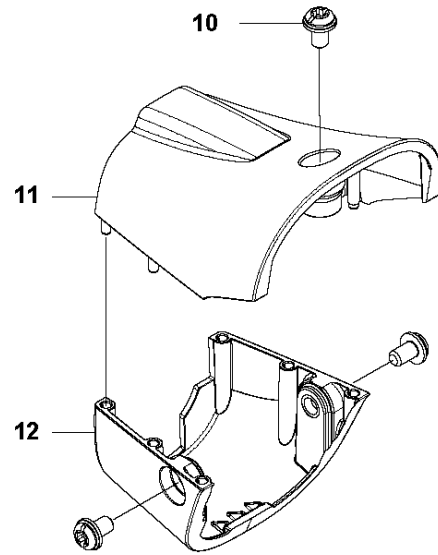

G1 525 LST, RJD, RS
COVERS

EMMISSIONS CONTROL INFORMATION
This engine meets
U.S. EPA and California
EXH-EVAP regs for ☐ SORE. Refer
to operator's manual for maintenance
specifications and adjustments.
Emissions compliance
Period: ☐ hrs. 044221101
HUSQVARNA 525 525 525 525 525
HUSQVARNA 525 525 525 525 525
HUSQVARNA 525 525 525 525 525
HUSQVARNA 525 525 525 525 525

525 xx 13