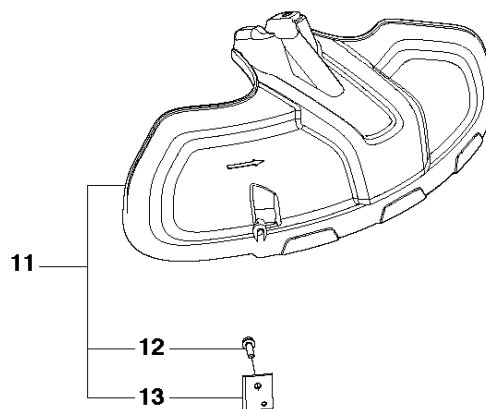

524L, 525L, LS, LST, LK, RJX, RJD, RS, RX, RXT, RK