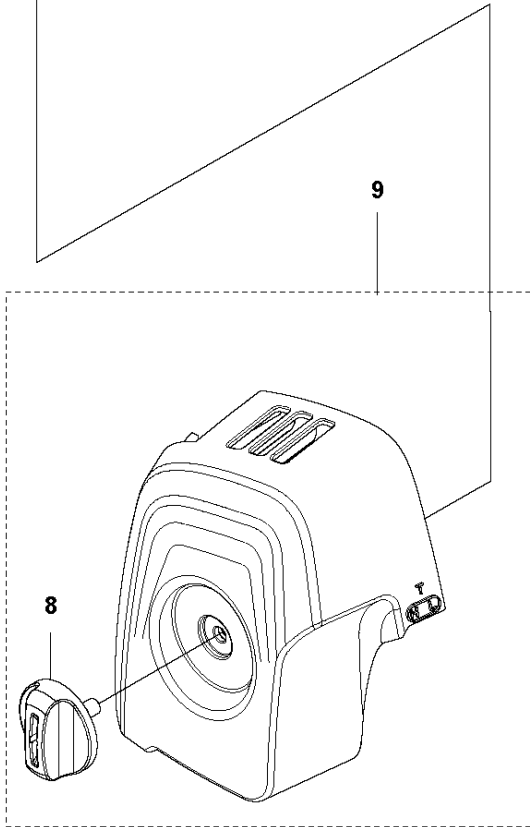

G1 525 LST, RJD, RS
COVERS

EMMISSIONS CONTROL INFORMATION
This engine meets
U.S. EPA and California
EXH-EVAP regs for ☐ SORE. Refer
to operator's manual for maintenance
specifications and adjustments.
Emissions compliance
Period: ☐ hrs. 044221101
HUSQVARNA 525 525 525 525 525
HUSQVARNA 525 525 525 525 525
HUSQVARNA 525 525 525 525 525
HUSQVARNA 525 525 525 525 525

525 xx 13