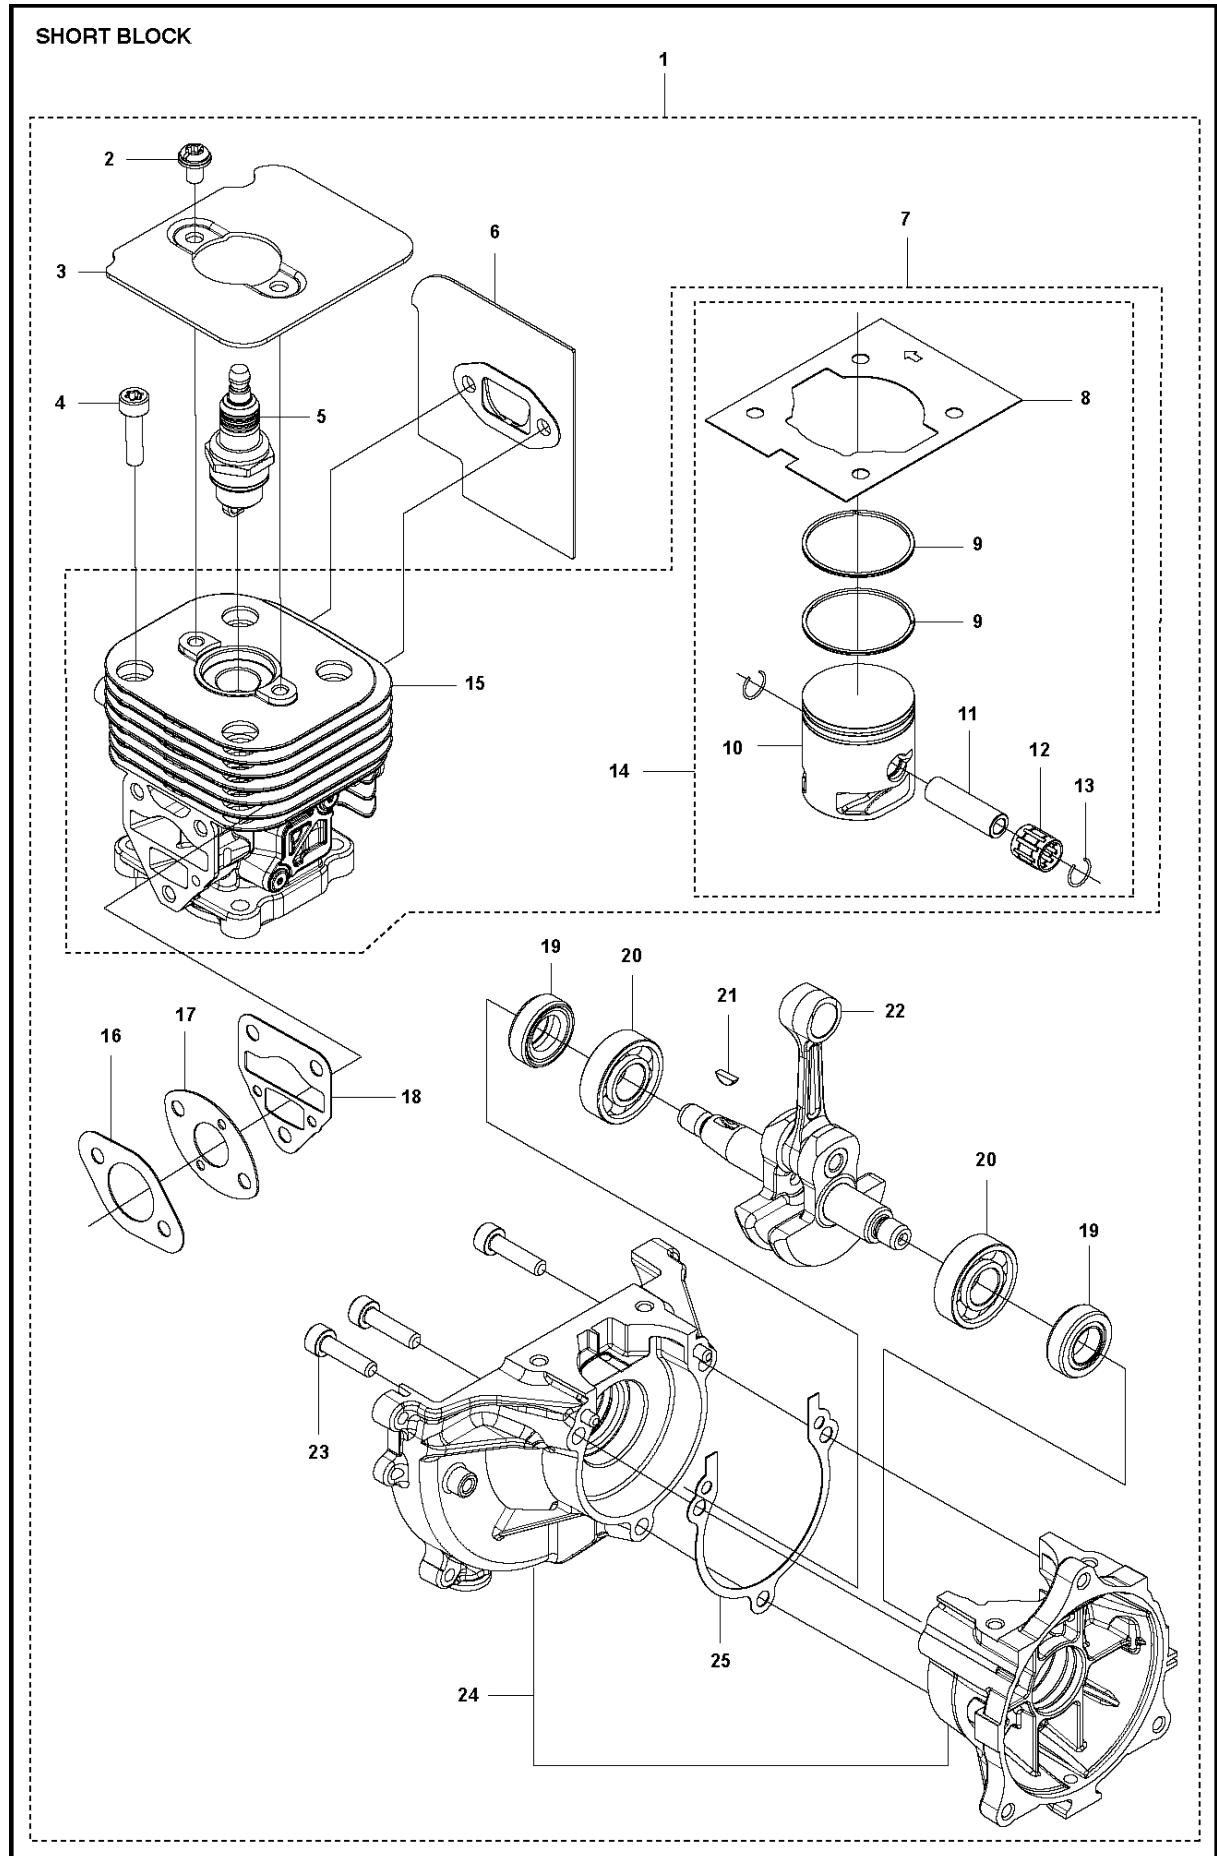

SHORT BLOCK

525 RJD

Ref	Part No	Description	Remark	QTY	KIT
1	592 77 64-01	SHORT BLOCK		1	
2	544 25 68-01	SCREW		2	
3	578 78 53-01	PLATE		1	
4	504 11 43-01	SCREW		4	
5	576 59 81-01	SPARK PLUG		1	
6	578 40 81-01	GASKET		1	
7	588 09 82-02	SERVICE KIT		1	
8	576 39 87-02	GASKET		1	7,14
9	506 61 81-01	RING		2	7,14
10	577 91 74-01	PISTON		1	7,14
11	505 04 07-01	PIN		1	7,14
12	576 40 27-01	BEARING		1	7,14
13	505 04 52-01	RING		2	7,14
14	588 09 81-02	SERVICE KIT		1	7
15	577 97 90-01	CYLINDER		1	7
16	577 88 24-02	GASKET		1	
17	576 39 91-02	GASKET		1	
18	576 39 89-01	GASKET		1	
19	504 12 15-01	SEALING		2	
20	506 61 03-01	BEARING		2	
21	506 68 94-01	KEY		1	
22	586 65 66-01	CRANKSHAFT		1	
23	504 11 43-01	SCREW		3	
24	581 30 86-02	CRANKCASE		1	
25	576 39 95-02	GASKET		1