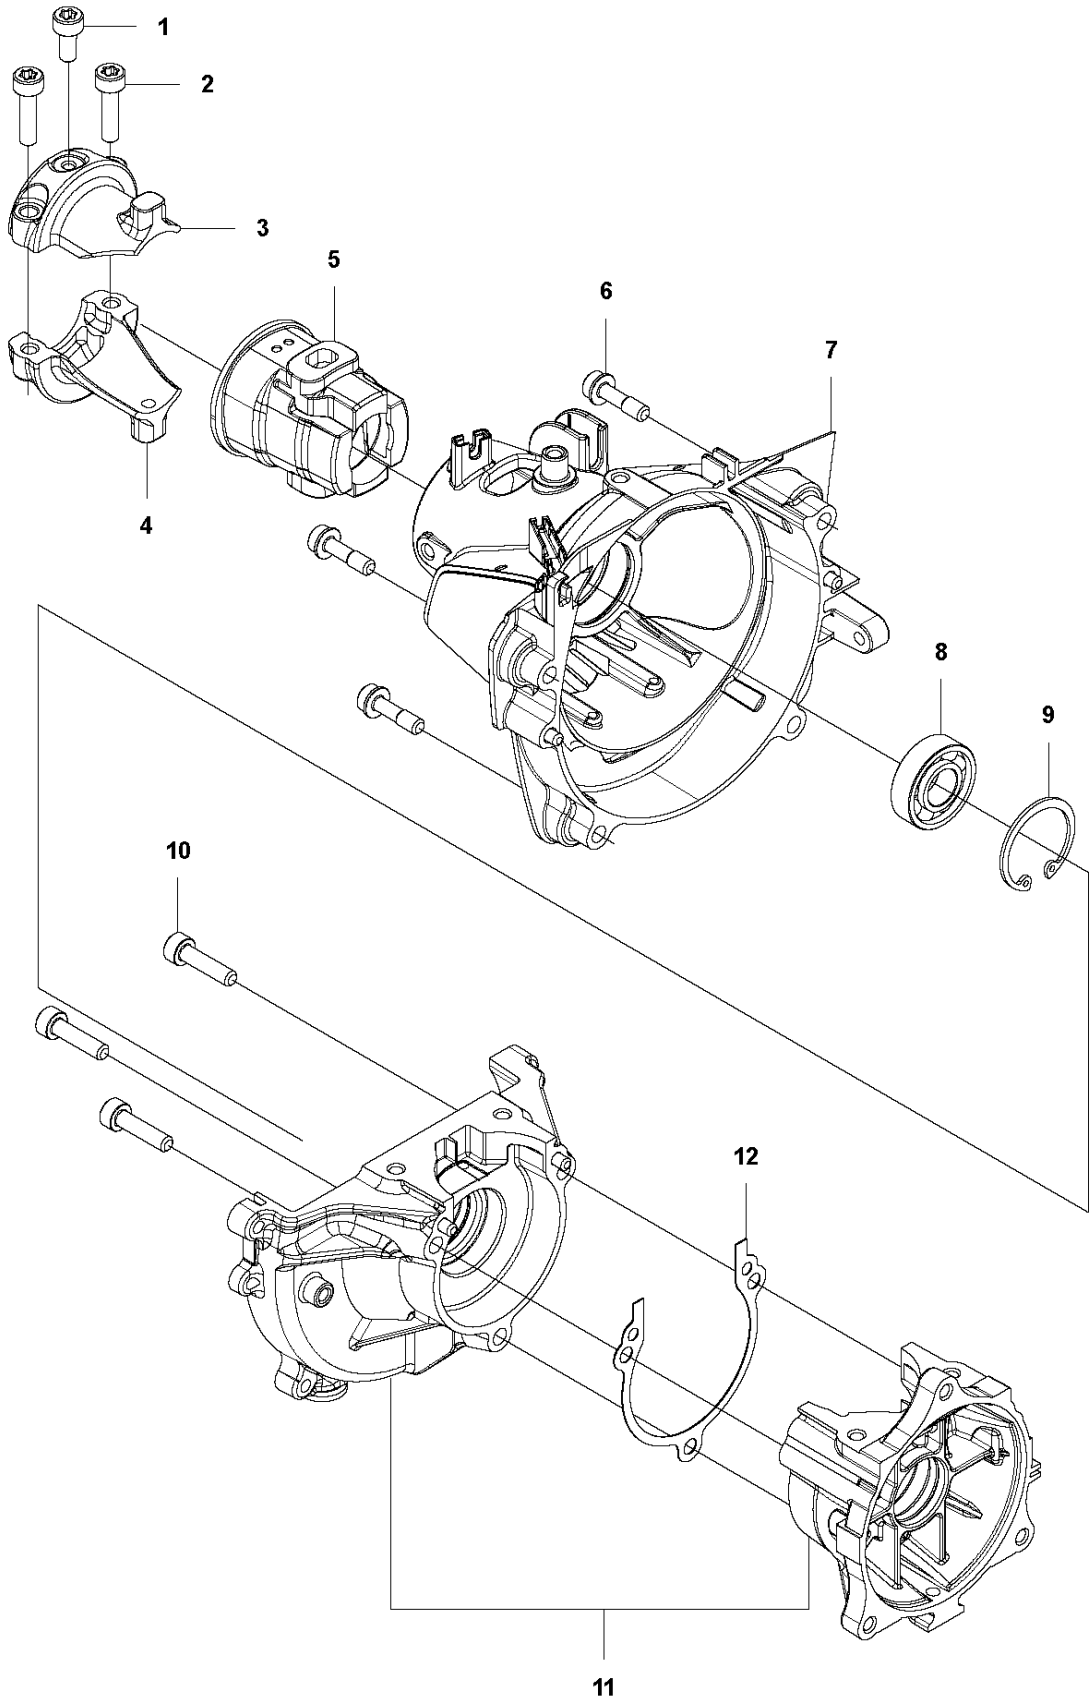

IGNITION SYSTEM & CLUTCH

525 RJD

Ref	Part No	Description	Remark	QTY	KIT
1	588 14 15-01	IGNITION COIL		1	
2	584 82 66-01	IGNITION CABLE		1	1
3	579 59 07-01	TUBE		1	1
4	586 10 72-01	SPARK PLUG CAP		1	1
5	580 63 48-01	SPRING		1	1
6	584 96 81-01	SPARK PLUG	BPMR-8Y : NGK	1	
7	521 51 58-01	BOLT		2	
8	521 76 97-01	SPACER		2	
9	577 85 17-01	SHORT CIRCUIT CABLE		1	
10	516 12 41-01	SNAP RING		1	
11	581 14 20-01	CLUTCH DRUM		1	
12	513 18 96-01	SCREW		2	
13	521 75 82-01	WASHER		2	
14	577 05 28-01	CLUTCH ASSY		1	
15	576 40 07-01	CLUTCH SPRING		1	14
16	504 11 80-01	NUT		1	
17	578 96 78-01	FLYWHEEL		1	
18	505 05 44-01	WASHER		2	

M 524, 525
CYLINDER PISTON & MUFFLER

CYLINDER, PISTON & MUFFLER

525 RJD

Ref	Part No	Description	Remark	QTY KIT	
1	544 25 68-01	SCREW		2	
2	578 78 53-01	PLATE		1	
3	504 11 43-01	SCREW		4	
4	577 97 90-01	CYLINDER		1	
5	576 39 87-02	GASKET		1	
6	506 61 81-01	RING		2	
7	577 91 74-01	PISTON		1	
8	505 04 07-01	PIN		1	
9	505 04 52-01	RING		2	
10	585 24 86-01	MUFFLER		1	
10	585 03 29-01	MUFFLER ASSY	USA, Australia/New Zealand	1	
11	578 40 81-01	GASKET		1	
12	504 11 43-01	SCREW		2	
13	580 51 44-01	SPARK ARRESTER		1	10
14	729 57 74-05	SCREW CRPANT		1	10

N 524, 525
CRANK CASE

CRANKCASE

525 RJD

Ref	Part No	Description	Remark	QTY KIT
1	529 26 81-01	BOLT		1
2	577 94 20-01	BOLT		2
3	576 42 07-02	BRACKET		1
4	576 42 08-02	BRACKET		1
5	576 42 05-01	CUSHION		1
6	577 81 54-01	BOLT		4
7	588 56 77-01	HOUSING		1
8	525 95 32-01	BEARING		1
9	506 60 99-01	SNAP RING		1
10	504 11 43-01	SCREW		3
11	581 30 86-01	CRANKCASE		1
12	576 39 95-02	GASKET		1