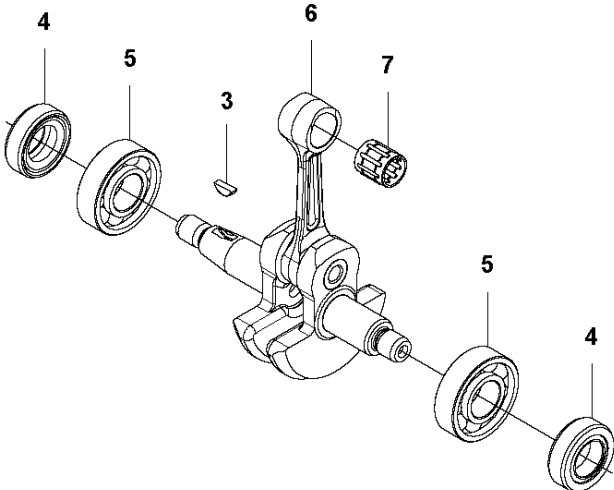

P 524, 525
CRANK SHAFT

CRANKSHAFT

525 LS

Ref	Part No	Description	Remark	QTY KIT
1	576 40 46-01	MUFFLER		1
2	544 25 68-01	SCREW		1
3	506 68 94-01	KEY		1
4	504 12 15-01	SEALING		2
5	506 61 03-01	BEARING		2
6	579 22 32-01	CRANKSHAFT		1
7	576 40 27-01	BEARING		1