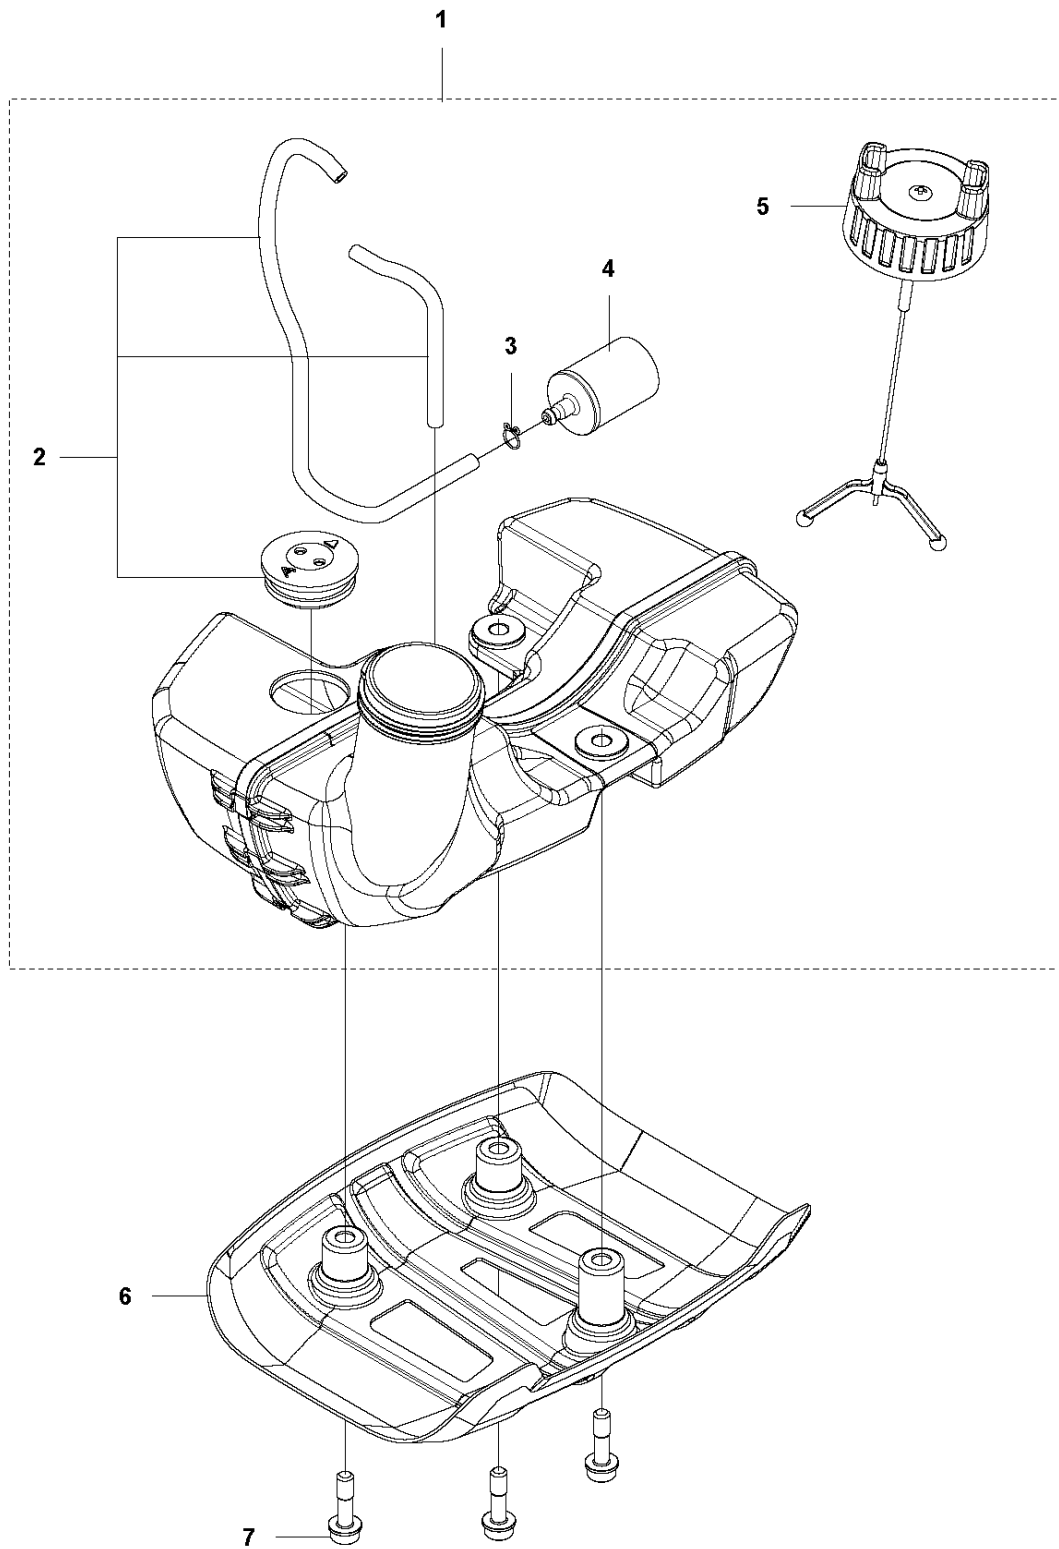

K1 525L, LS, LST, RJD, RS
FUEL TANK

FUEL TANK

525 LS

Ref	Part No	Description	Remark	QTY	KIT
1	576 40 51-01	FUEL TANK		1	
1	576 40 51-02	FUEL TANK	Australia / New Zealand	1	
2	579 21 03-02	HOSE ASSY		1	1
2	577 50 99-03	PIPE	Australia / New Zealand	1	
3	506 70 70-01	CLIP		1	1
4	503 44 32-01	FUEL FILTER		1	1
5	579 64 57-03	TANK CAP		1	1
6	576 40 55-01	SKID PLATE		1	
7	577 81 54-01	BOLT		3