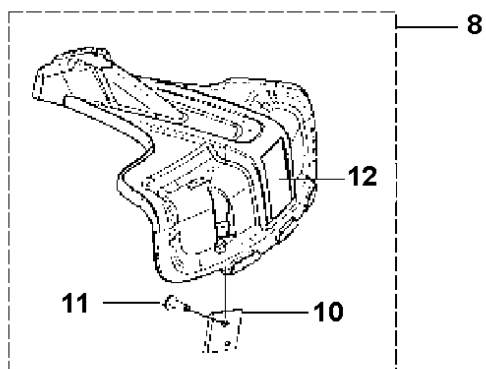

524L, 525L, LS, LST, LK, R1X, R1D, R5, RX, RXT, RK