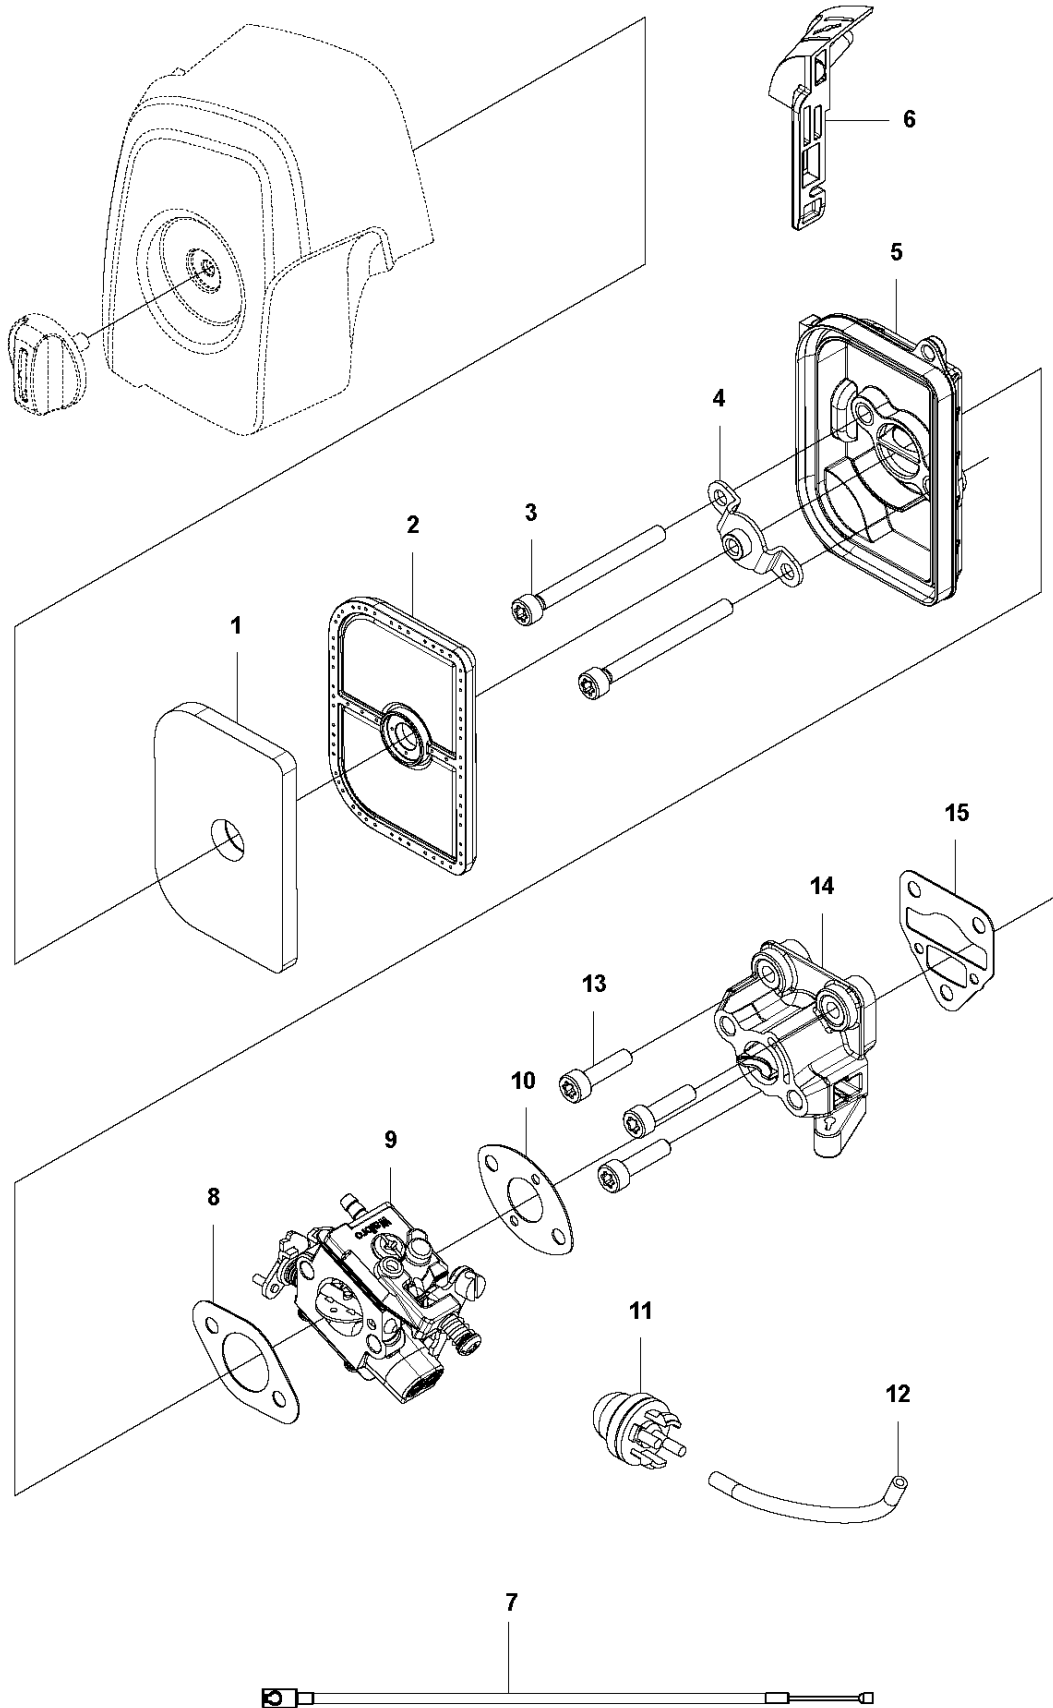

H1 524L, 525L, LS, LST, RJD, RS
CARBURETOR & AIRFILTER

CARBURETOR & AIR FILTER

525 LS

Ref	Part No	Description	Remark	QTY KIT
1	577 85 15-01	AIR FILTER		1
2	576 40 16-01	AIR FILTER		1
3	580 46 72-01	BOLT		2
4	580 43 79-01	PLATE		1
5	577 85 13-01	FILTER HOUSING		1
6	577 84 83-01	CHOKE CONTROL		1
7	590 90 00-01	THROTTLE CABLE		1
8	577 88 24-02	GASKET		1
9	584 90 14-01	CARBURETTOR		1
10	576 39 91-02	GASKET		1
11	503 93 66-01	PURGE		1
12	577 05 05-01	PIPE		1
13	504 11 43-01	SCREW		3
14	578 90 83-01	INSULATOR		1
15	576 39 89-01	GASKET		1