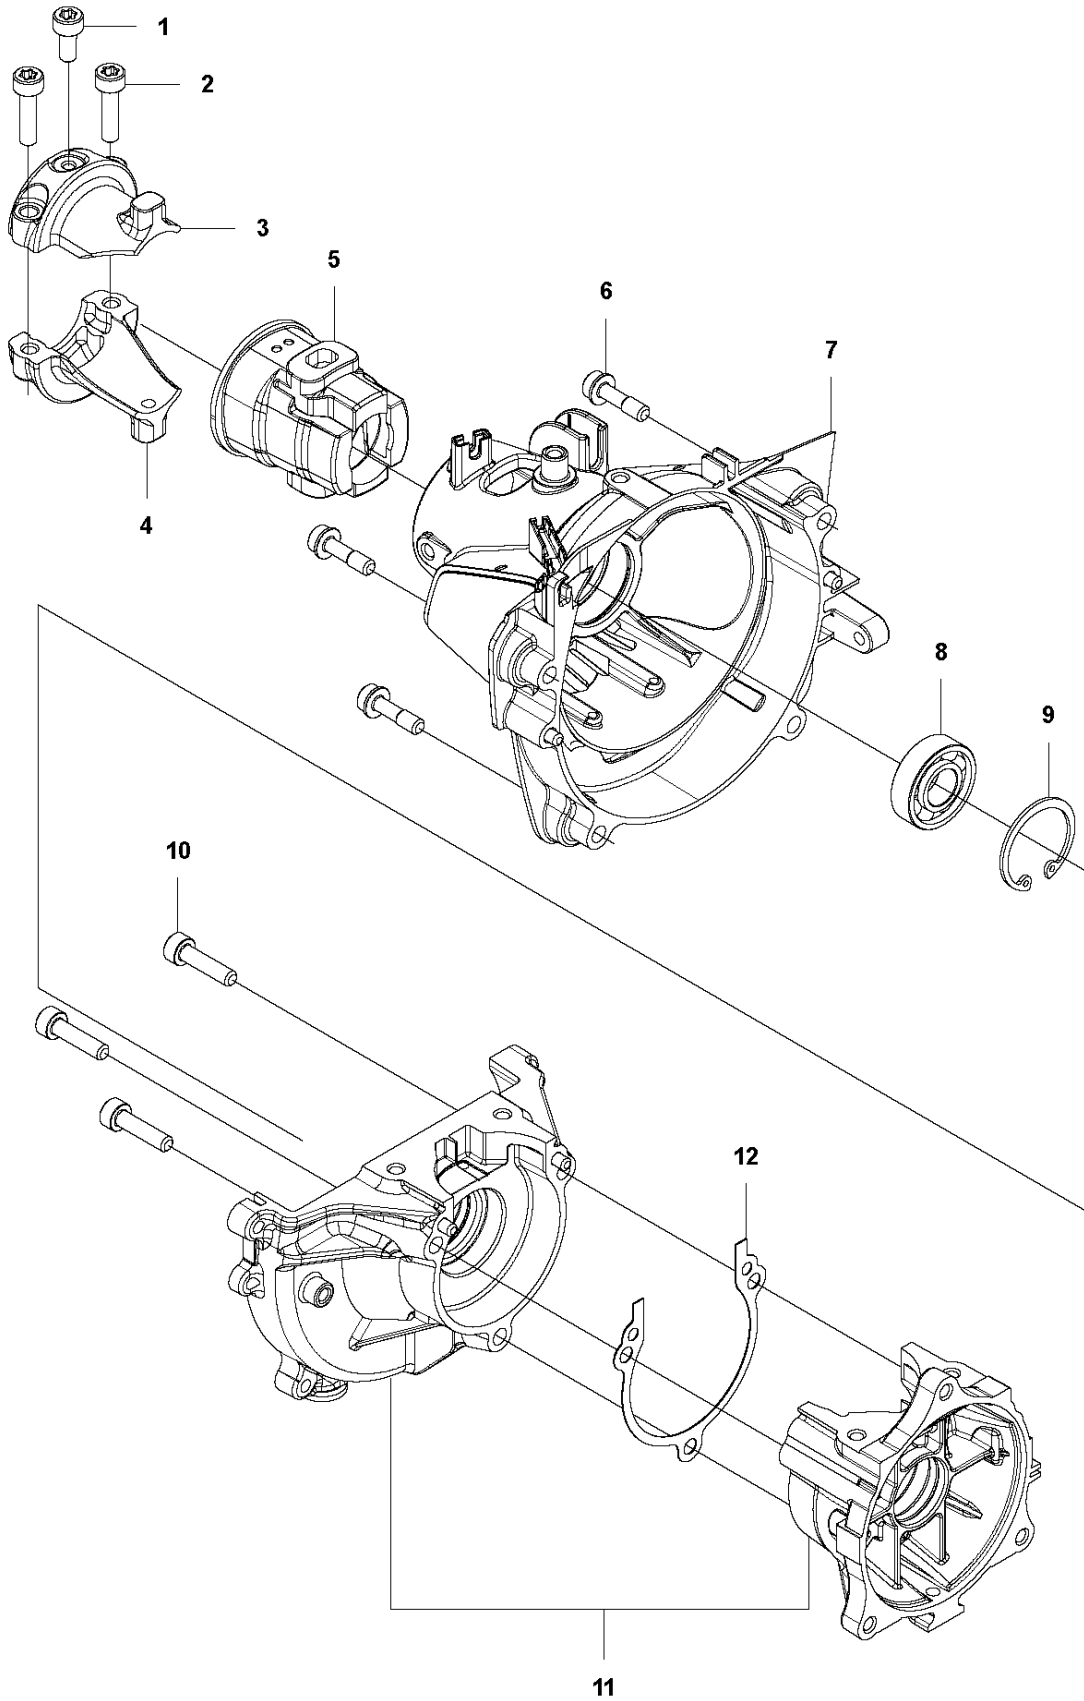

L 524, 525
IGNITION & CLUTCH

IGNITION SYSTEM & CLUTCH

525 LS

Ref	Part No	Description	Remark	QTY	KIT
1	588 14 15-01	IGNITION COIL		1	
2	584 82 66-01	IGNITION CABLE		1	1
3	579 59 07-01	TUBE		1	1
4	586 10 72-01	SPARK PLUG CAP		1	1
5	580 63 48-01	SPRING		1	1
6	584 96 81-01	SPARK PLUG	BPMR-8Y : NGK	1	
7	521 51 58-01	BOLT		2	
8	521 76 97-01	SPACER		2	
9	577 85 17-01	SHORT CIRCUIT CABLE		1	
10	516 12 41-01	SNAP RING		1	
11	581 14 20-01	CLUTCH DRUM		1	
12	513 18 96-01	SCREW		2	
13	521 75 82-01	WASHER		2	
14	585 83 47-01	CLUTCH ASSY		1	
15	576 40 07-01	CLUTCH SPRING		1	14
16	504 11 80-01	NUT		1	
17	578 96 78-01	FLYWHEEL		1	
18	505 05 44-01	WASHER		2	

M 524, 525
CYLINDER PISTON & MUFFLER

CYLINDER, PISTON & MUFFLER

525 LS

Ref	Part No	Description	Remark	QTY	KIT
1	544 25 68-01	SCREW		2	
2	578 78 53-01	PLATE		1	
3	504 11 43-01	SCREW		4	
4	577 97 90-01	CYLINDER		1	
5	576 39 87-02	GASKET		1	
6	506 61 81-01	RING		2	
7	577 91 74-01	PISTON		1	
8	505 04 07-01	PIN		1	
9	505 04 52-01	RING		2	
10	585 24 86-01	MUFFLER		1	
10	580 52 36-01	MUFFLER ASSY	USA	1	
10	585 03 29-01	MUFFLER ASSY	Australia / New Zealand	1	
11	578 40 81-01	GASKET		1	
12	504 11 43-01	SCREW		2	
13	580 51 44-01	SPARK ARRESTER		1	10
14	729 57 74-05	SCREW CRPANT		1	10

N 524, 525
CRANK CASE

CRANKCASE

525 LS

Ref	Part No	Description	Remark	QTY KIT
1	529 26 81-01	BOLT		1
2	577 94 20-01	BOLT		2
3	576 42 07-02	BRACKET		1
4	576 42 08-02	BRACKET		1
5	576 42 05-01	CUSHION		1
6	577 81 54-01	BOLT		4
7	588 56 77-01	HOUSING		1
8	525 95 32-01	BEARING		1
9	506 60 99-01	SNAP RING		1
10	504 11 43-01	SCREW		3
11	581 30 86-01	CRANKCASE		1
12	576 39 95-02	GASKET		1

P 524, 525
CRANK SHAFT

CRANKSHAFT

525 LS

Ref	Part No	Description	Remark	QTY KIT
1	576 40 46-01	MUFFLER		1
2	544 25 68-01	SCREW		1
3	506 68 94-01	KEY		1
4	504 12 15-01	SEALING		2
5	506 61 03-01	BEARING		2
6	579 22 32-01	CRANKSHAFT		1
7	576 40 27-01	BEARING		1