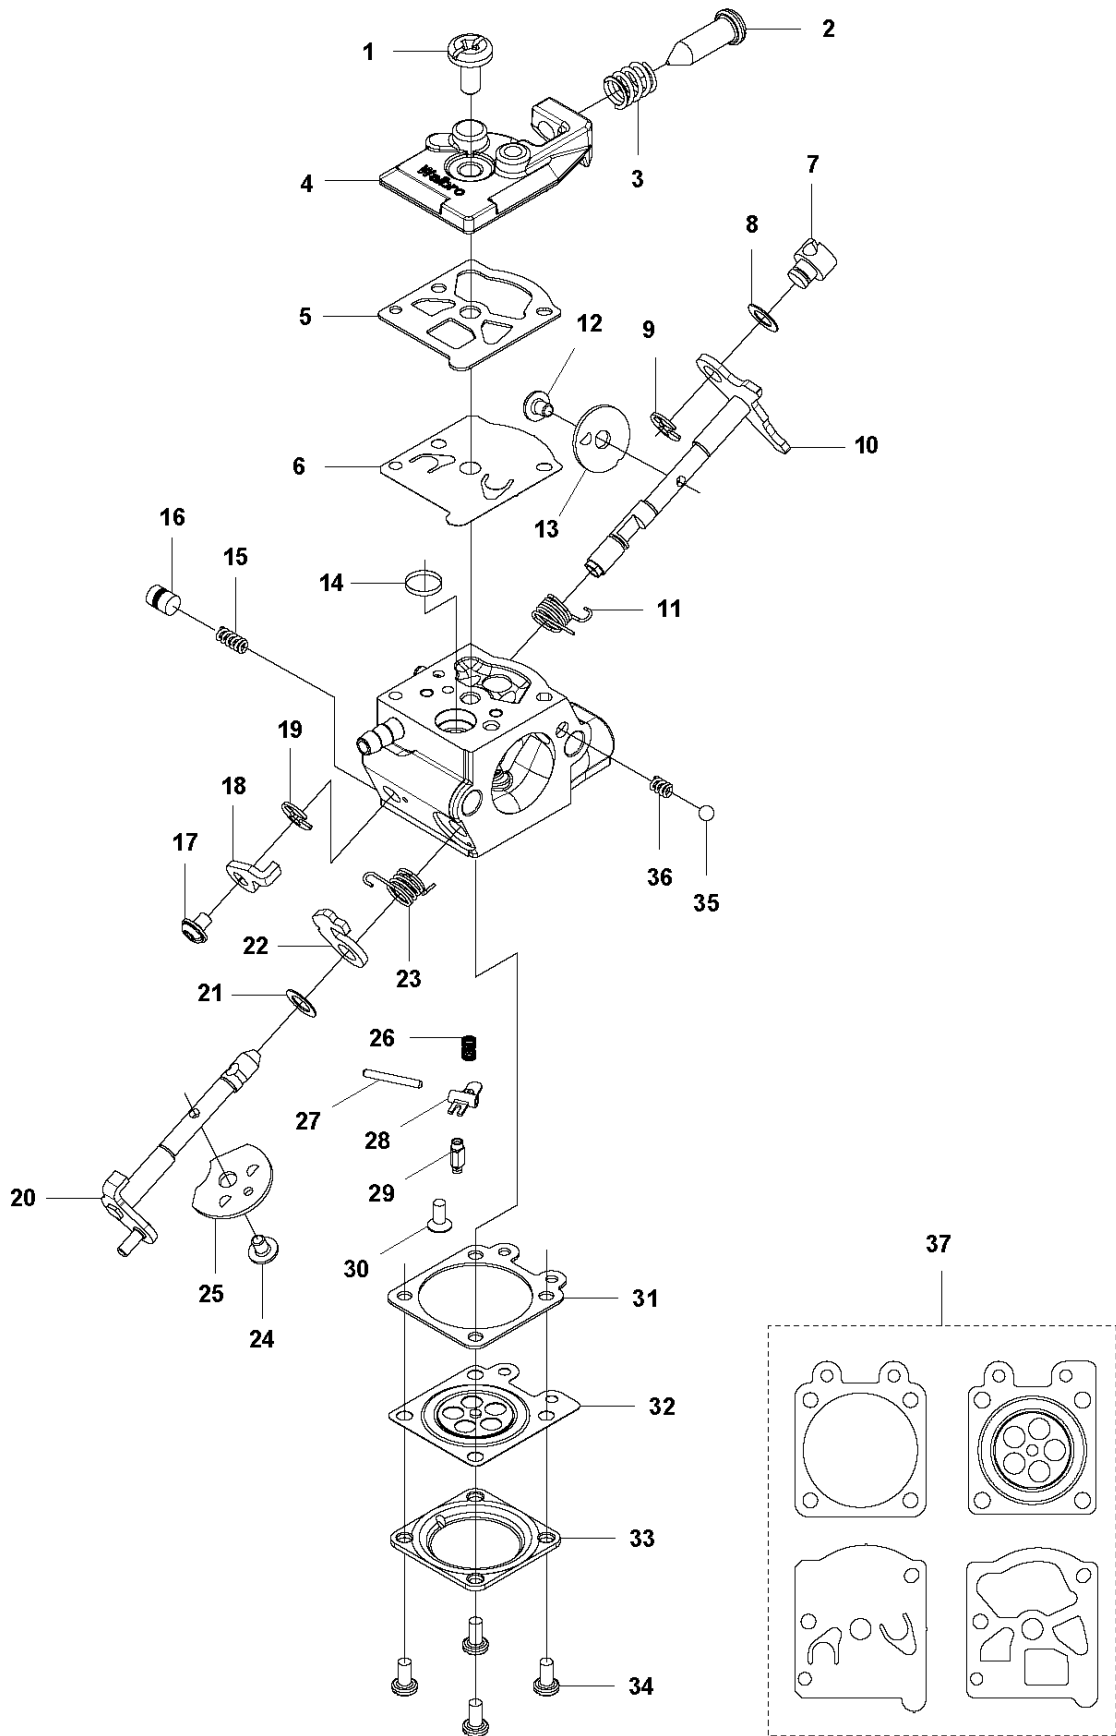

P 524, 525
CRANK SHAFT

CRANKSHAFT

525 LS

Ref	Part No	Description	Remark	QTY KIT
1	576 40 46-01	MUFFLER		1
2	544 25 68-01	SCREW		1
3	506 68 94-01	KEY		1
4	504 12 15-01	SEALING		2
5	506 61 03-01	BEARING		2
6	579 22 32-01	CRANKSHAFT		1
7	576 40 27-01	BEARING		1

Q 524, 525
CARBURETOR

CARBURETOR

525 LS

Ref	Part No	Description	Remark	QTY KIT
1	520 97 63-01	SCREW		1
2	577 81 57-01	SCREW		1
3	513 59 32-01	SPRING		1
4	579 19 06-01	COVER		1
5	520 95 48-01	GASKET		1
6	502 21 36-01	DIAPHRAGM PUMP		1
7	513 40 08-01	SWIVEL		1
8	516 52 42-01	WASHER		1
9	506 73 86-01	RETAINER RING		1
10	579 19 07-01	SHAFT		1
11	577 81 55-01	SPRING		1
12	520 75 98-01	SCREW		1
13	520 97 86-01	VALVE		1
14	520 95 70-01	SCREEN		1
15	505 05 79-01	SPRING		1
16	584 90 12-01	PISTON ASSY		1
17	520 75 98-01	SCREW		1
18	579 19 08-01	LEVER		1
19	505 05 65-01	RING		1
20	579 19 10-01	SHAFT		1
21	516 52 42-01	WASHER		1
22	584 90 13-01	LEVER		1
23	579 19 11-01	SPRING		1
24	520 75 98-01	SCREW		1
25	581 15 49-01	VALVE		1
26	578 89 54-01	SPRING		1
27	520 97 74-01	PIN		1
28	577 80 72-01	LEVER		1
29	521 08 54-01	VALVE.INLET		1
30	577 80 71-01	SCREW		1
31	516 97 21-01	GASKET		1
32	577 80 70-01	DIAPHRAGM		1
33	514 18 92-01	COVER		1
34	520 97 88-01	SCREW ASSY		4
35	514 24 26-01	BALL		1
36	514 24 33-01	SPRING.CHOKE		1
37	580 68 48-01	GASKET KIT	Coomopes by item 5, 6, 31 and 32	1