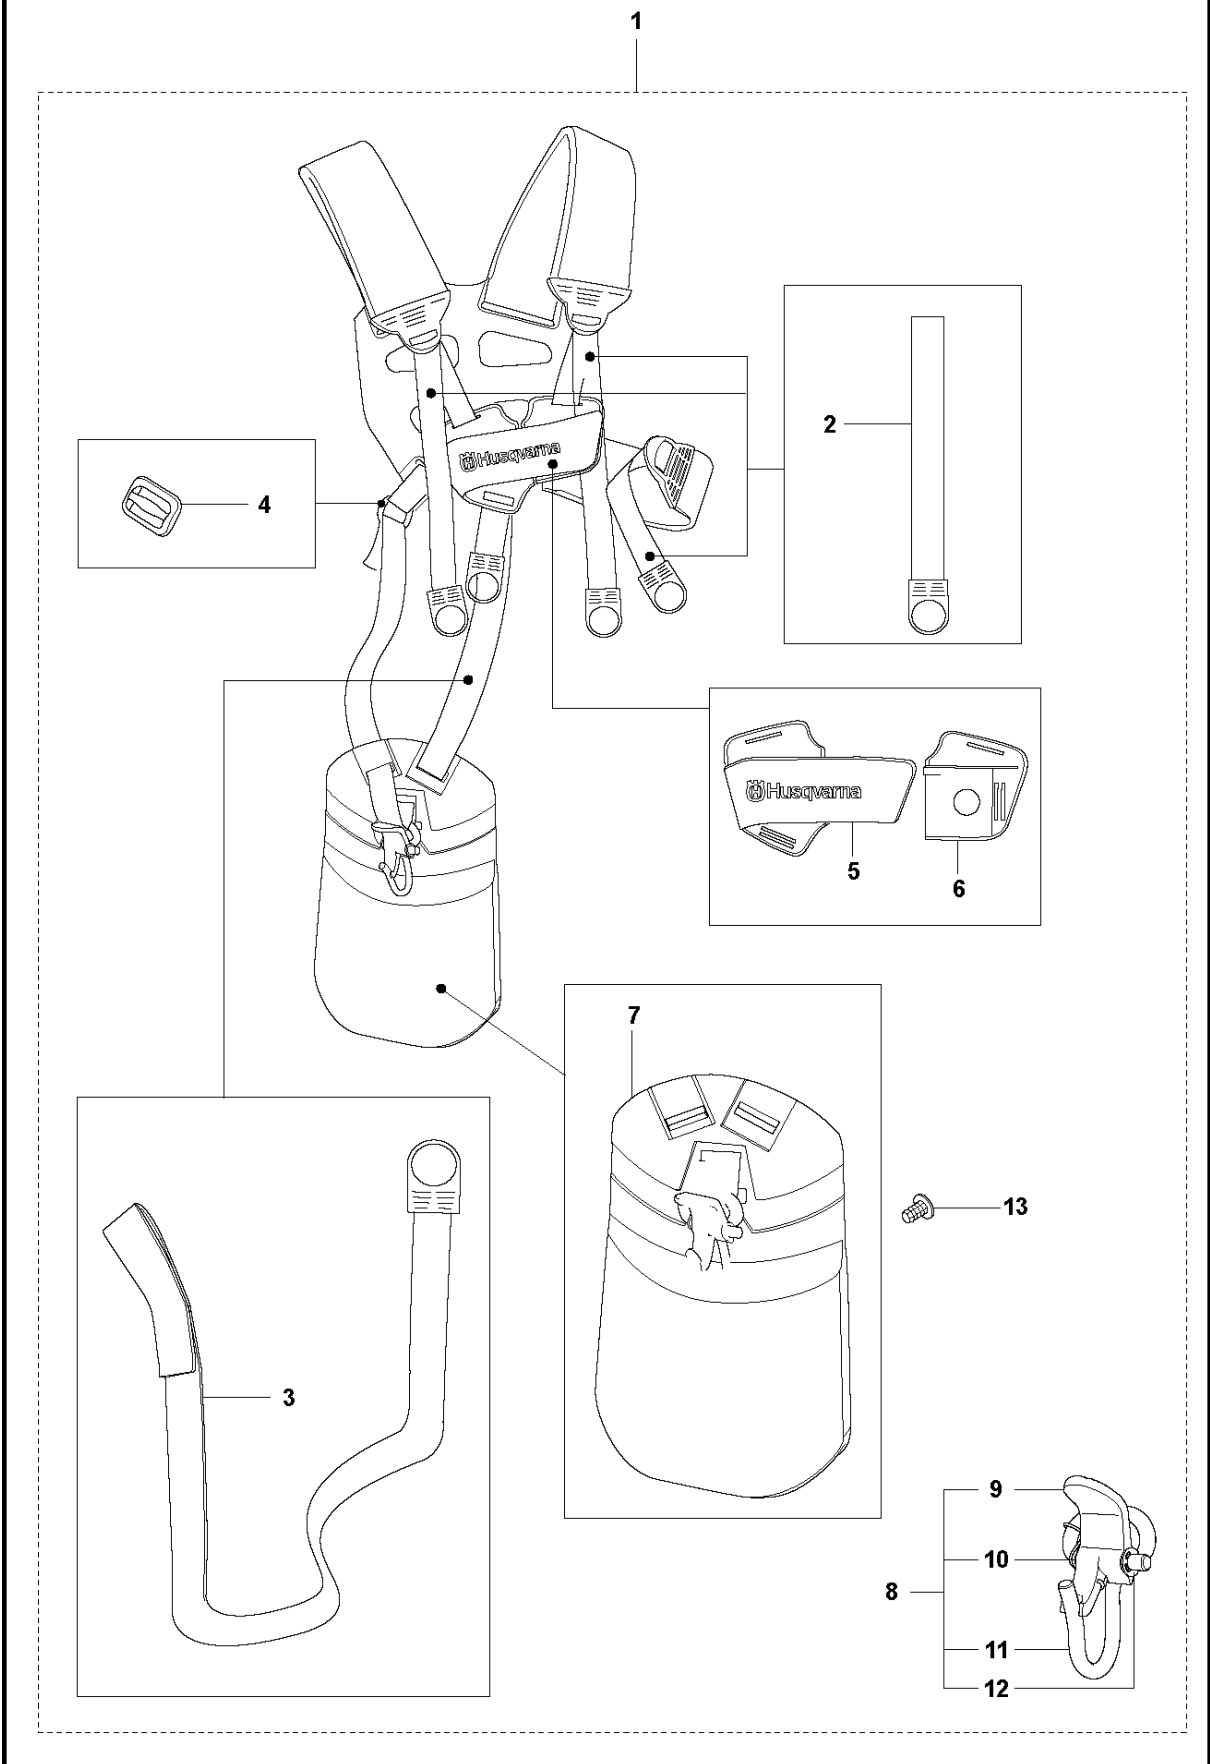

S Duo Balance
HARNESS

HARNES

525 LS

Ref	Part No	Description	Remark	QTY	KIT
1	537 27 57-01	HARNES		1	
1	537 27 57-03	HARNES	US	1	1
2	503 99 61-01	BAND		3	1
3	503 99 61-03	BAND		1	1
4	537 11 35-01	RETAINER		1	1
5	537 28 84-01	BUCKLE		1	1
6	537 28 83-01	BUCKLE		1	1
7	537 27 59-01	HIP PAD		1	1
8	502 02 28-01	HOOK		1	1
9	502 02 30-02	LOCK		1	1,8
10	502 02 38-01	SPRING		1	1,8
11	502 02 29-02	HOOK		1	1,8
12	735 31 09-20	E-CLIP		1	1,8
13	537 17 54-01	HIP PAD		3	1