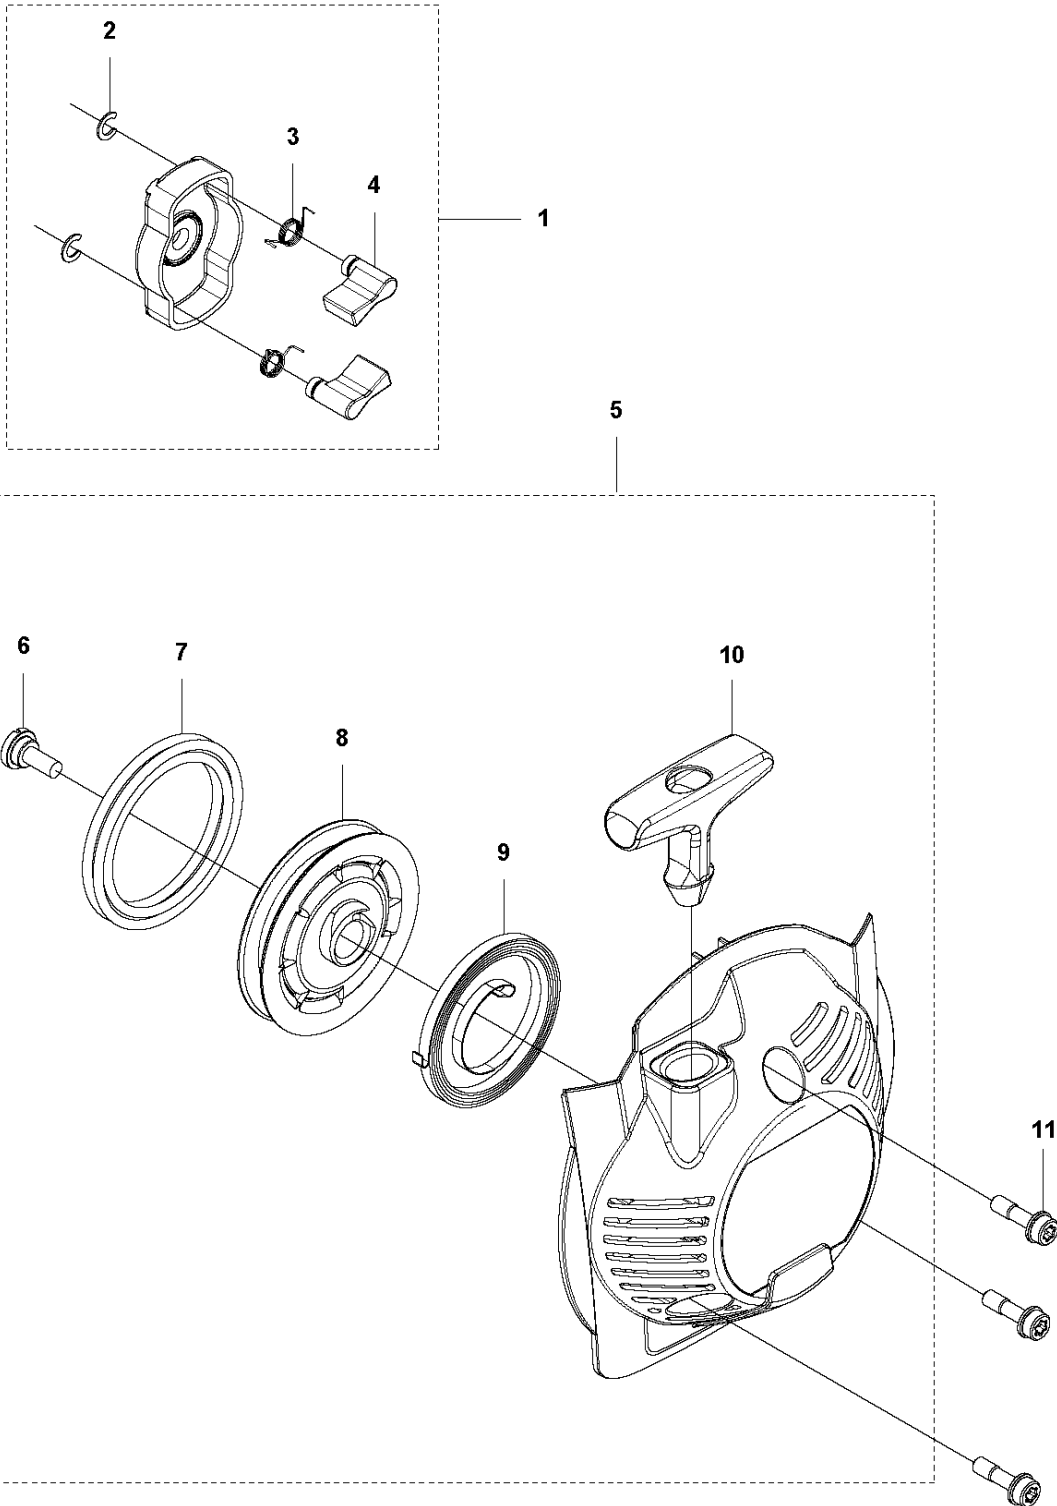

J1 524L, 525L, 525LS, LST, RJD, RS
STARTER

STARTER

525 LS

Ref	Part No	Description	Remark	QTY	KIT
1	581 14 65-01	STARTER PULLEY		1	
2	521 60 04-01	E-RING		2	1
3	521 60 03-01	SPRING		2	1
4	521 60 02-01	RATCHET		2	1
5	578 99 25-01	STARTER		1	
6	506 61 30-01	SCREW		1	5
7	579 06 46-01	ROPE		1	5
8	579 06 48-01	STARTER PULLEY		1	5
9	504 11 50-01	SPIRAL SPRING		1	5
10	575 48 95-01	STARTER HANDLE		1	5
11	577 81 54-01	BOLT		3	
12	579 36 96-01	DECAL		1