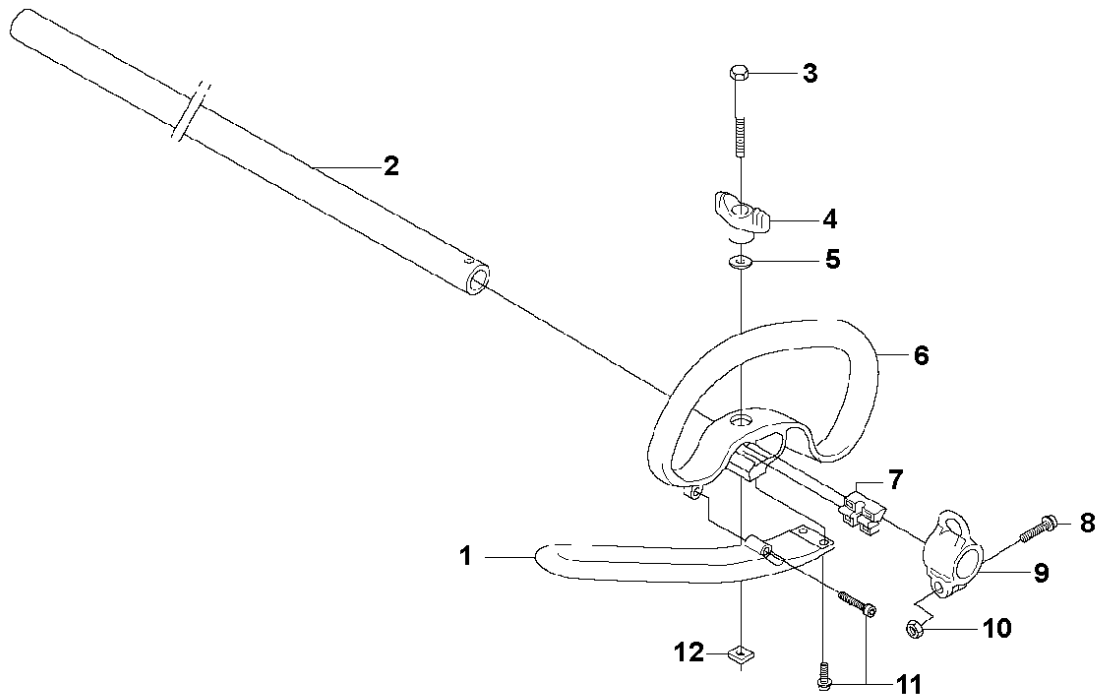

B 524L, 525L, LS, LST, RJX,
SHAFT & HANDLE

14

15

16

17

19

18

SHAFT & HANDLE

525 LS

Ref	Part No	Description	Remark	QTY KIT
1	503 99 78-04	HANDLE	RJX, (L, LST, RJD Australia)	1
2	579 14 90-01	TUBE	L=1483 ø24mm	1
3	510 90 61-01	BOLT	L, LS, LST, RJD M6x35	1
3	725 23 80-51	SCREW EHHM	RJX, LK M6x50	1
4	503 87 90-01	KNOB	RJX, LK	1
5	503 23 00-61	WASHER	RJX, LK	1
6	503 87 19-06	HANDLE	L, LS, LST, RJX	1
6	503 87 19-08	HANDLE	LK, RJD, (LST Australia)	1
7	503 94 03-01	DISTANCE		1
8	525 75 51-01	SCREW ITXSCFM	RJX	1
9	503 94 10-01	HOOK	RJX	1
10	731 23 14-01	HEXAGON NUT	RJX	1
11	574 18 15-01	SCREW IHSCFTO	RJX, (L, LST, RJD Australia)	3
12	502 19 71-01	SQUARE NUT		1
13	581 11 05-01	DRIVE SHAFT	L=1515 Ø7mm	1
14	587 11 19-04	LABEL	L, LS, LST	1
15	503 79 56-01	LABEL		1
16	537 10 10-01	LABEL	RJX	1
17	501 88 91-01	DECAL		1
18	522 92 86-02	LABEL		1
19	579 56 23-01	DECAL		1