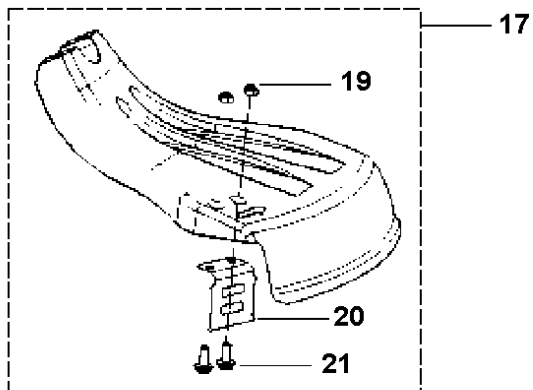

R1 525 RX, RXT, RK
ACCESSORIES

524L, 525L, LS, LST, LK, R1X, R1D, R5, RX, RXT, RK

524L, 525L, LS, LST, LK, R1X, R1D, R5, RX, RXT, RK

525 LS, LST

ACCESSORIES

525 LS

Ref	Part No	Description	Remark	QTY KIT	
1	537 29 95-01	SAW BLADE GUARD	RX, RXT, RK	1	
2	573 99 43-04	SCREW IHSCFMO		2	1
3	537 04 75-01	CLAMP		1	1
4	537 29 34-01	ADAPTER		1	1
5	537 21 71-01	SAW BLADE GUARD		1	1
6	503 20 03-16	SCREW IHSCFM		4	1
7	574 03 95-01	LOCK NUT		4	1
8	588 54 37-01	TRIMMER GUARD ASSY		1	
10	503 79 88-01	BLADE		1	8
11	576 27 56-01	SCREW ITXSCFT		1	8
12	503 74 29-01	DECAL		1	8
13	588 11 79-01	COMBINATION GUARD		1	
15	503 79 88-01	BLADE		1	13
16	576 27 56-01	SCREW ITXSCFT		1	13
17	501 13 67-03	GUARD	LS,LST	1	
19	521 00 06-01	NUT		2	17
20	574 39 56-01	BLADE		1	17
21	502 84 39-01	SCREW		2	17