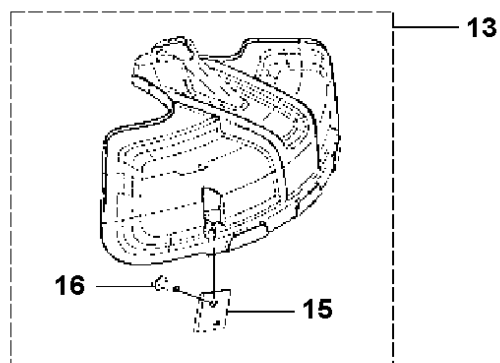

524L, 525L, LS, LST, LK, R1X, R1D, R5, RX, RXT, RK