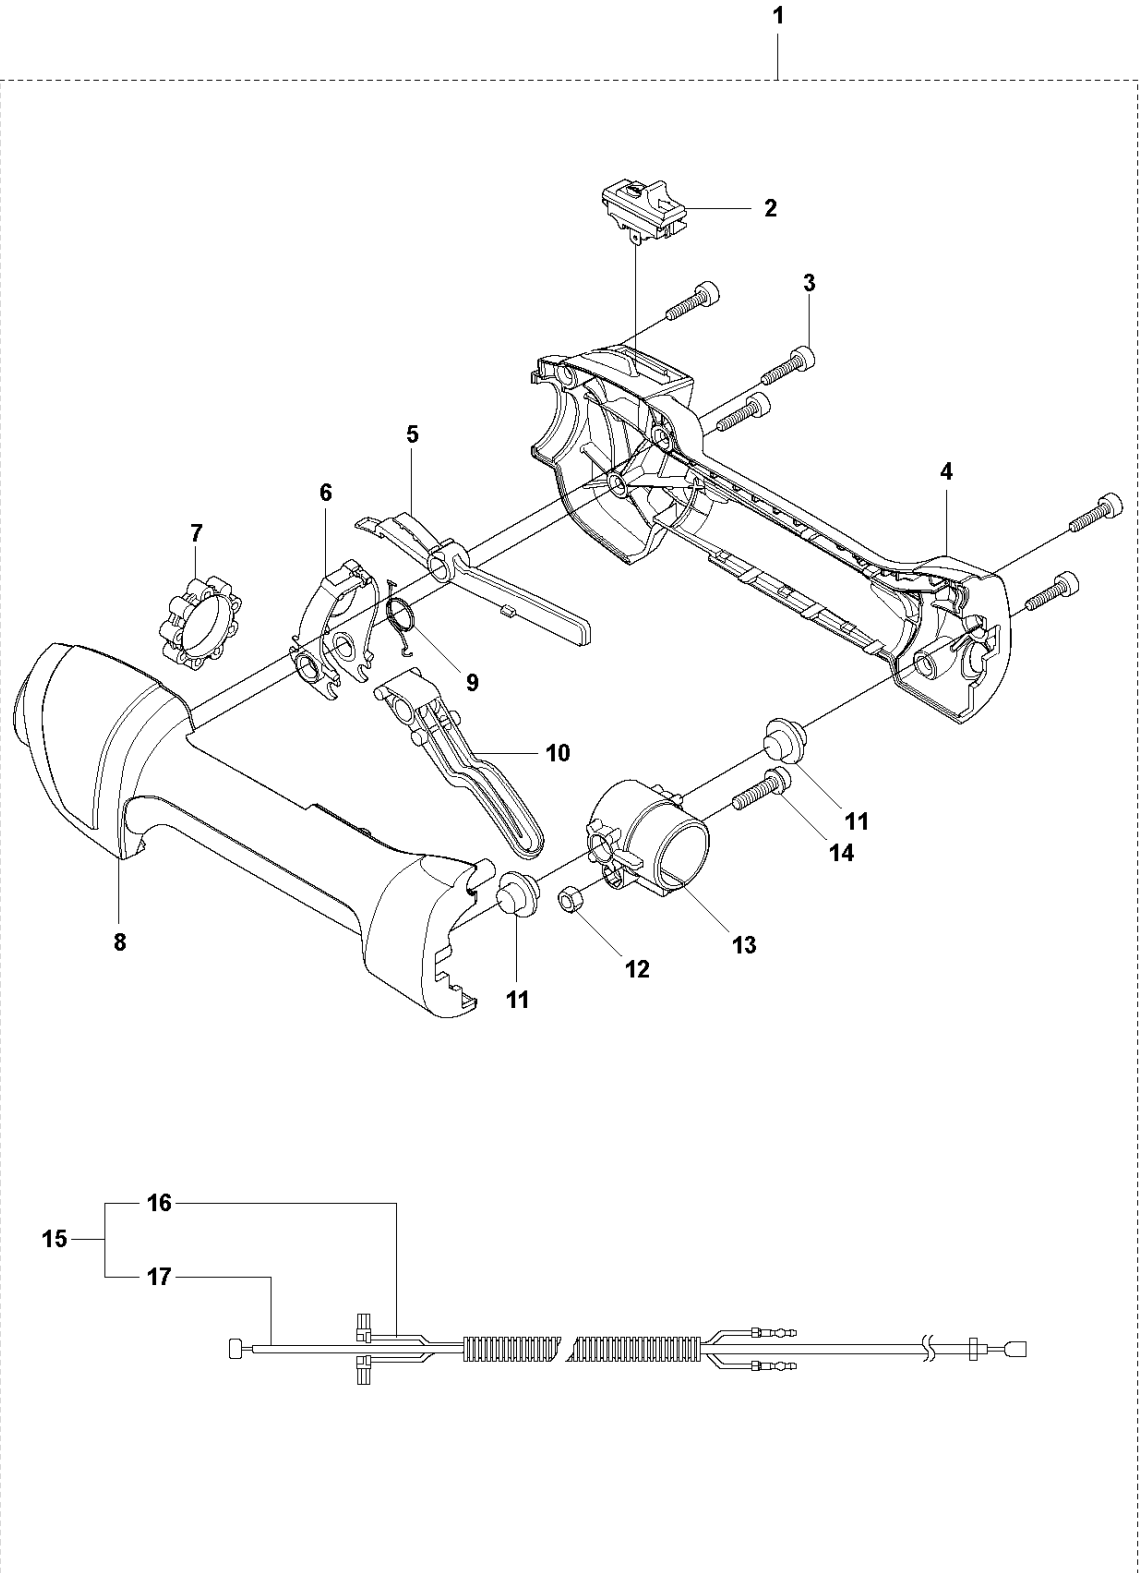

F 524L, 525L, LS, LST, LK, LX, RJX, RJD
THROTTLE CONTROLS

THROTTLE CONTROLS

525 LS

Ref	Part No	Description	Remark	QTY	KIT
1	578 27 95-03	THROTTLE CONTROL	LS,LST	1	
2	537 41 90-01	SWITCH		1	1
3	575 96 05-01	SCREW IHSCT		5	1
4	544 23 84-01	HANDLE HALF	L, LS, LST, RJX	1	1
5	503 87 80-01	THROTTLE LOCKOUT		1	1
6	503 91 81-01	THROTTLE LEVER		1	1
7	503 96 14-01	ABSORBER		1	1
8	544 23 85-01	HANDLE HALF	L, LS, LST, RJX	1	1
9	544 10 08-01	RECOIL SPRING		1	1
10	503 87 79-03	THROTTLE TRIGGER		1	1
11	590 04 21-01	DAMPER	LS,LST	2	1
12	731 23 14-01	HEXAGON NUT		1	1
13	589 63 85-01	RETAINER	LS,LST	1	1
14	506 68 90-01	BOLT		1	1
15	578 27 96-01	WIRING		1	1
16	502 53 16-01	SHORT CIRCUIT CABLE		1	1, 15
17	578 86 78-01	THROTTLE CABLE		1	1, 15