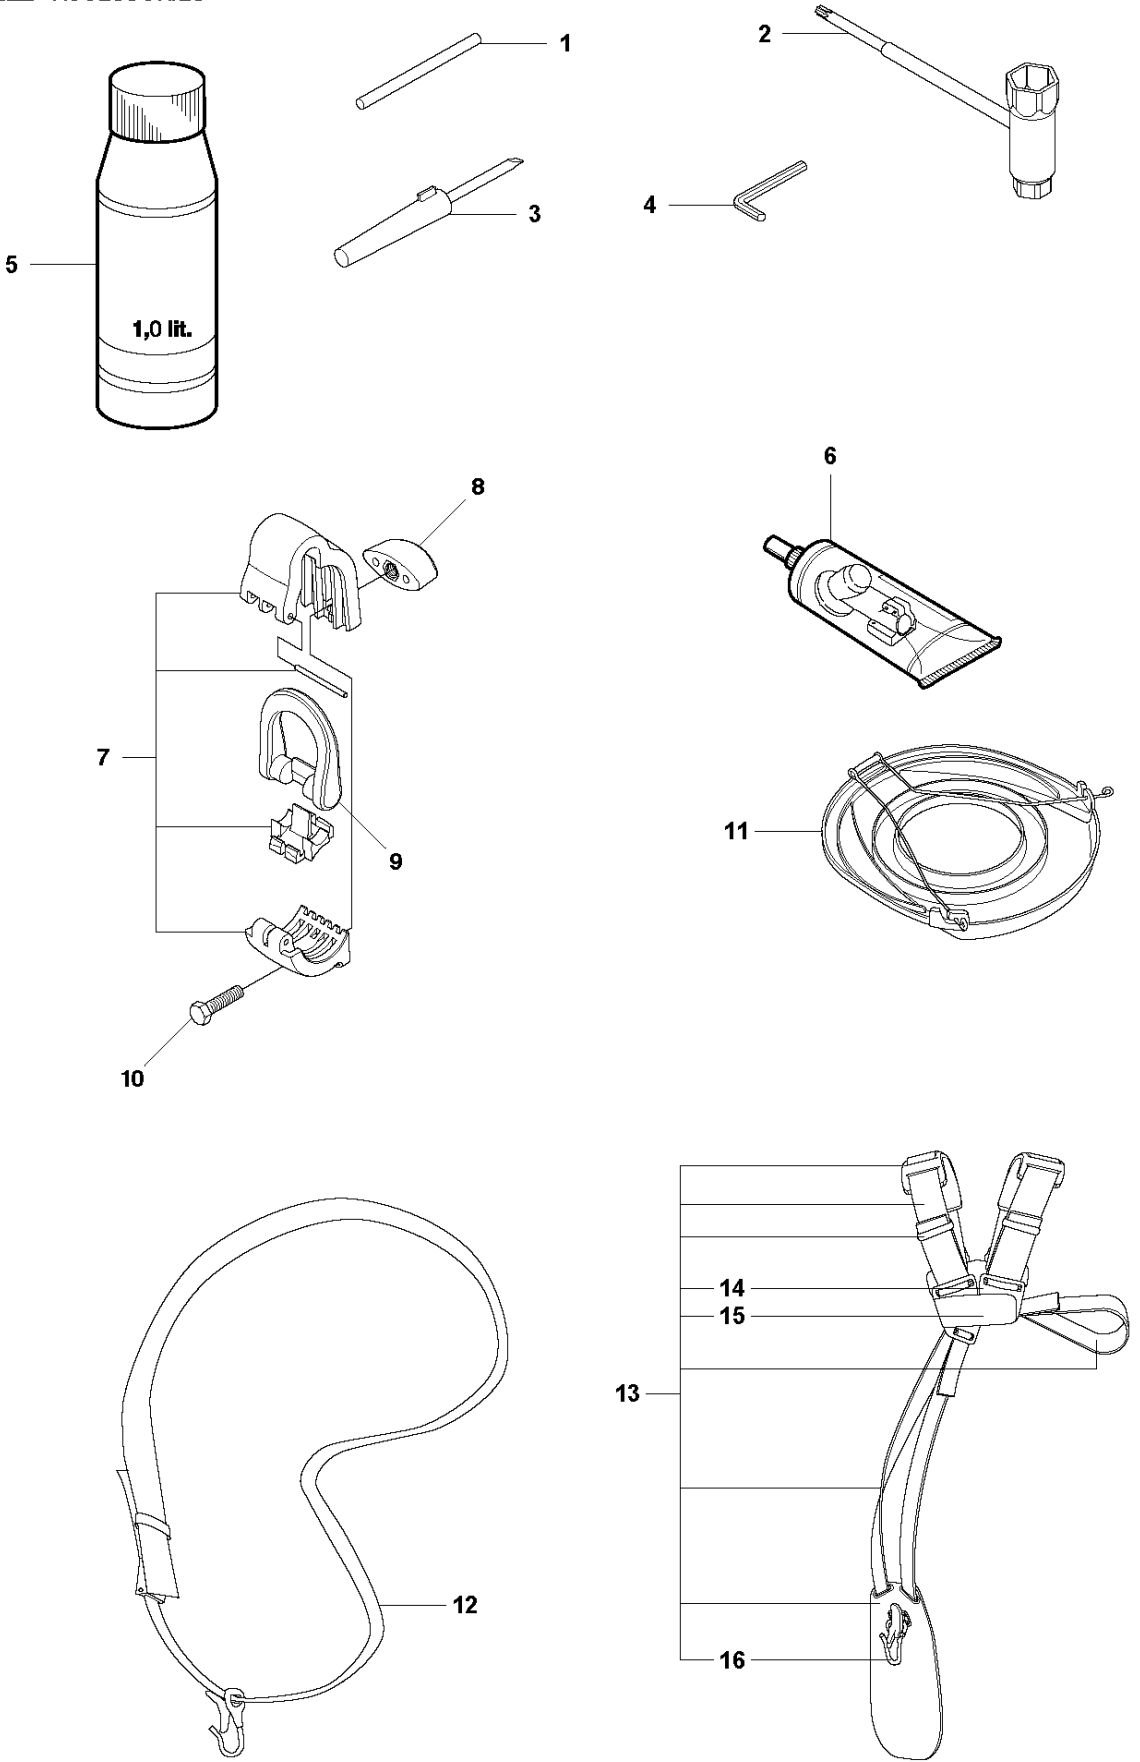

R2 524L, 525L, LS, LST, LK, RJX, RJD, RS, RX, RXT, RK
ACCESSORIES

ACCESSORIES

525 LS

Ref	Part No	Description	Remark	QTY	KIT
1	502 28 59-01	STOP		1	
2	575 73 82-02	COMBINATION WRENCH		1	
3	501 60 02-03	SCREWDRIVER		1	
4	502 21 58-01	WRENCH		1	
5	531 00 92-48	FILTER OIL		1	
6	503 97 64-01	GREASE		1	
7	537 35 36-01	LOOP		1	
8	537 13 04-02	KNOB		1	7
9	537 35 01-01	LOOP		1	7
10	725 23 31-51	SCREW		1	7
11	537 31 29-01	TRANSPORT GUARD	200 - 275mm	1	
12	537 21 62-01	HARNESS		1	
12	537 21 62-02	HARNESS	USA	1	
13	537 21 63-01	HARNESS		1	
13	537 21 63-02	HARNESS	USA	1	
14	503 73 40-01	FRONT PIECE		1	13
15	503 73 41-02	BUCKLE		1	13
16	502 02 28-02	WELT HOOK		1	13