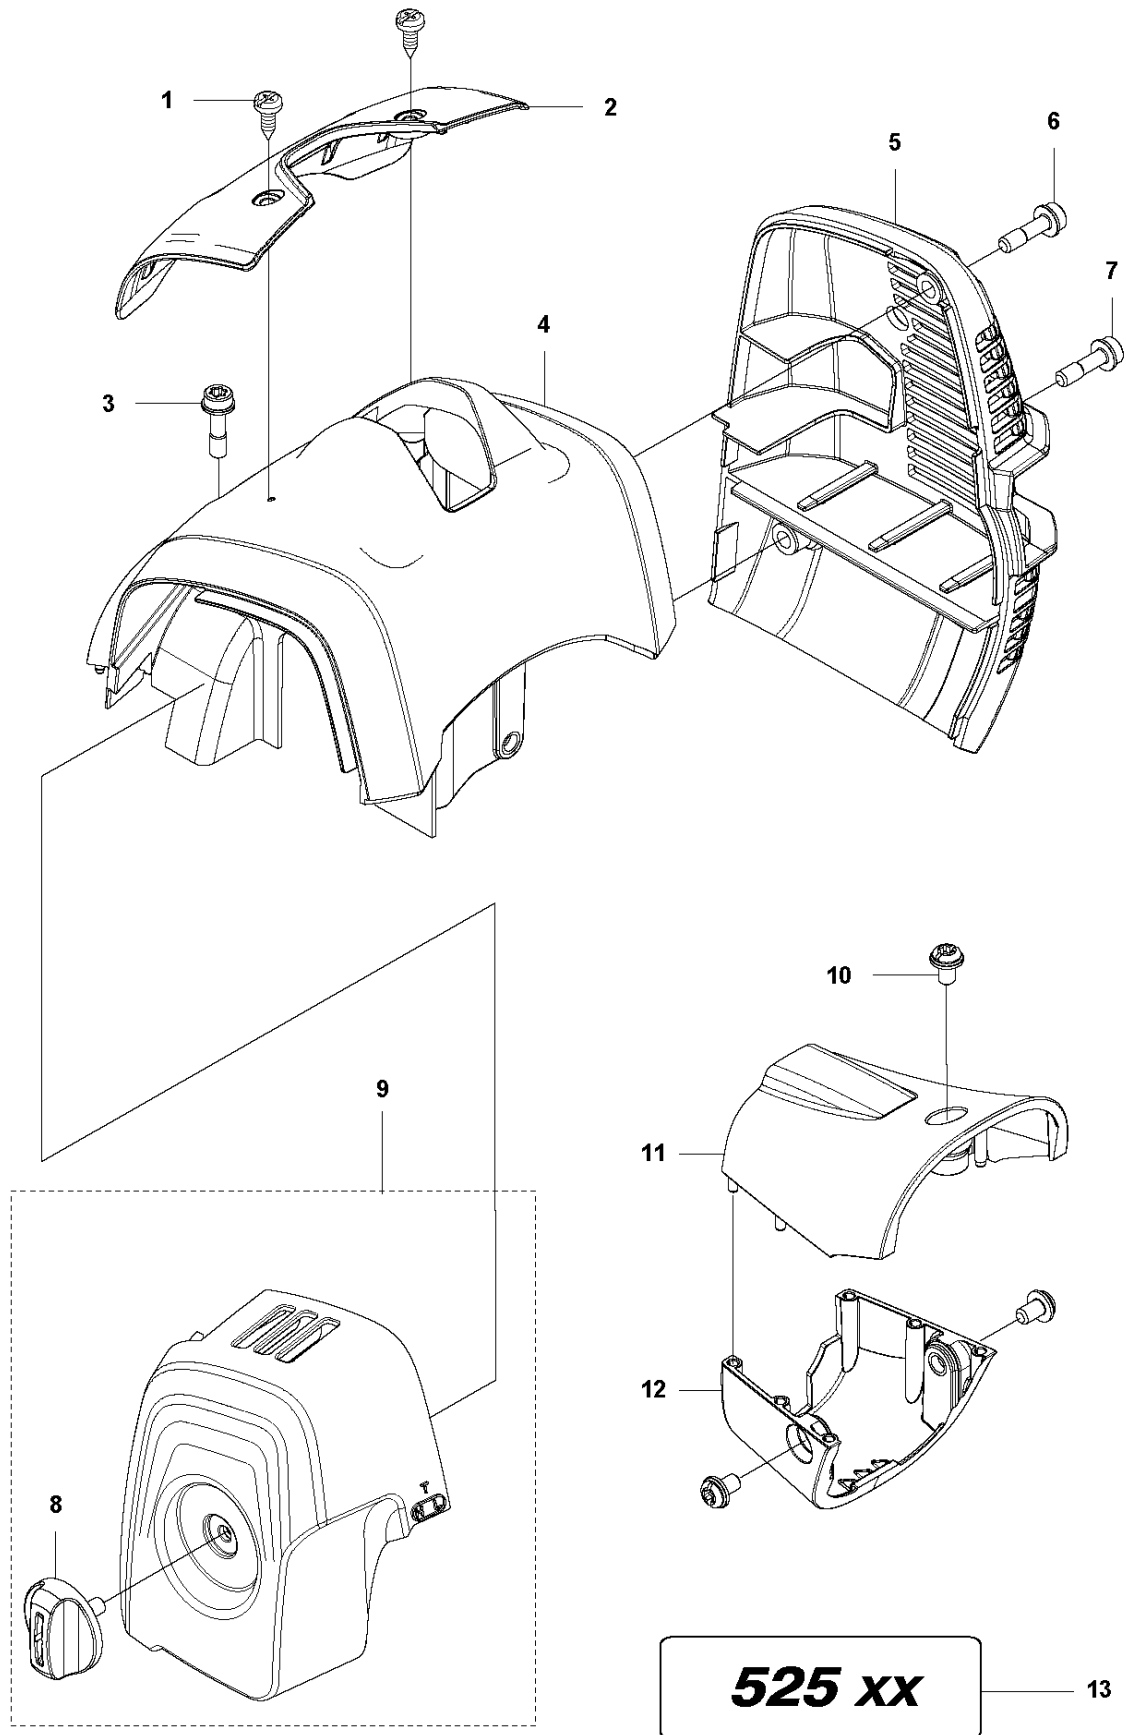

G1 524L, 525L, LS, LST, RJD, RS
COVERS

COVER

525 LS

Ref	Part No	Description	Remark	QTY	KIT
1	503 21 35-12	SCREW CCRPANT		2	
2	576 40 45-01	ARM PROTECTION		1	
3	577 81 54-01	BOLT		1	
4	592 62 13-01	CYLINDER COVER	To be used with 576404101 Housing clutch	1	
4	592 62 13-02	CYLINDER COVER	To be used with 588567701 Housing clutch	1	
5	576 40 47-01	MUFFLER GUARD		1	
6	577 81 54-01	BOLT		1	
7	577 81 54-01	BOLT		1	
8	576 99 24-02	KNOB		1	9
9	578 40 88-01	FILTER COVER		1	
10	544 25 68-01	SCREW		3	
11	577 84 82-01	COVER		1	
12	577 84 81-01	COVER		1	
13	579 44 58-04	DECAL	525LS	1	
13	579 44 58-05	DECAL	525LST	1