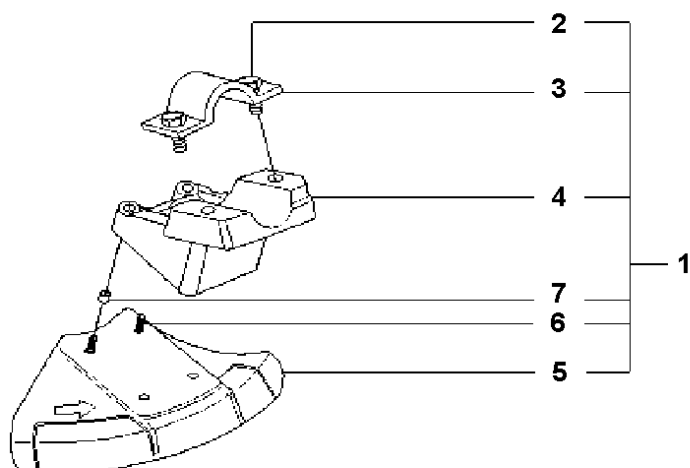

R1 525 RX, RXT, RK
ACCESSORIES