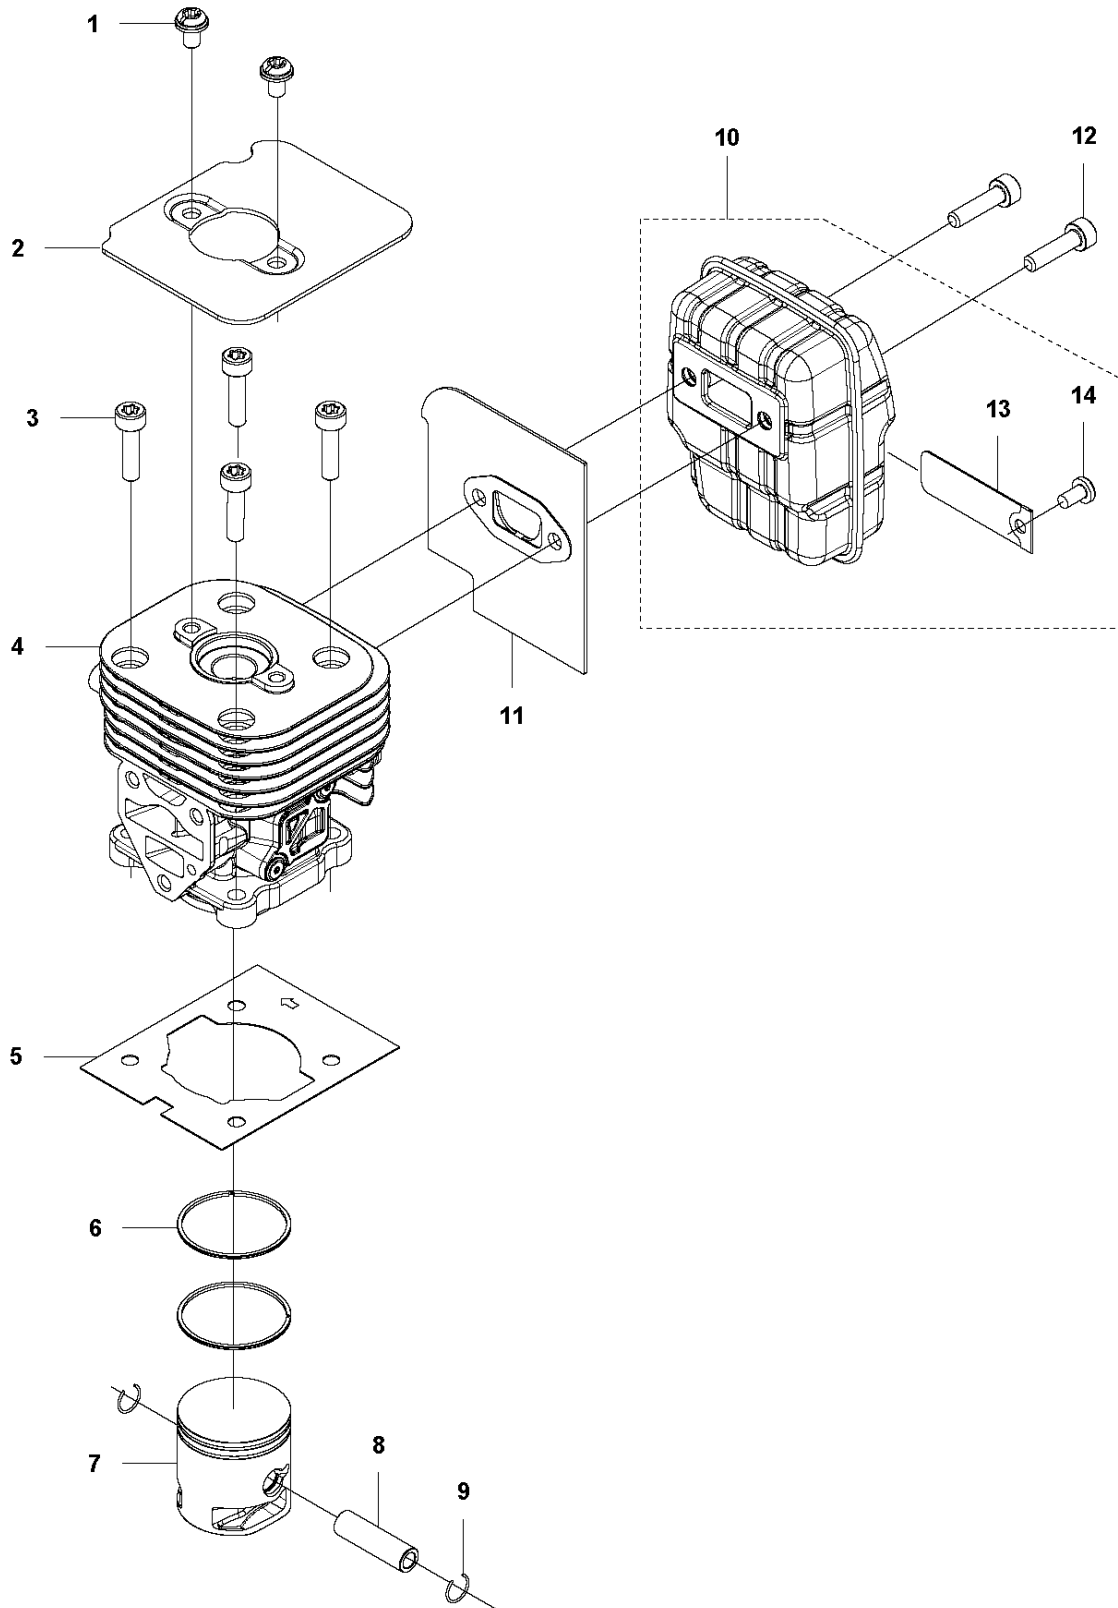

L 524, 525
IGNITION & CLUTCH

IGNITION SYSTEM & CLUTCH

525 LS

Ref	Part No	Description	Remark	QTY	KIT
1	588 14 15-01	IGNITION COIL		1	
2	584 82 66-01	IGNITION CABLE		1	1
3	579 59 07-01	TUBE		1	1
4	586 10 72-01	SPARK PLUG CAP		1	1
5	580 63 48-01	SPRING		1	1
6	584 96 81-01	SPARK PLUG	BPMR-8Y : NGK	1	
7	521 51 58-01	BOLT		2	
8	521 76 97-01	SPACER		2	
9	577 85 17-01	SHORT CIRCUIT CABLE		1	
10	516 12 41-01	SNAP RING		1	
11	581 14 20-01	CLUTCH DRUM		1	
12	513 18 96-01	SCREW		2	
13	521 75 82-01	WASHER		2	
14	585 83 47-01	CLUTCH ASSY		1	
15	576 40 07-01	CLUTCH SPRING		1	14
16	504 11 80-01	NUT		1	
17	578 96 78-01	FLYWHEEL		1	
18	505 05 44-01	WASHER		2	

M 524, 525
CYLINDER PISTON & MUFFLER

CYLINDER, PISTON & MUFFLER

525 LS

Ref	Part No	Description	Remark	QTY	KIT
1	544 25 68-01	SCREW		2	
2	578 78 53-01	PLATE		1	
3	504 11 43-01	SCREW		4	
4	577 97 90-01	CYLINDER		1	
5	576 39 87-02	GASKET		1	
6	506 61 81-01	RING		2	
7	577 91 74-01	PISTON		1	
8	505 04 07-01	PIN		1	
9	505 04 52-01	RING		2	
10	585 24 86-01	MUFFLER		1	
10	580 52 36-01	MUFFLER ASSY	USA	1	
10	585 03 29-01	MUFFLER ASSY	Australia / New Zealand	1	
11	578 40 81-01	GASKET		1	
12	504 11 43-01	SCREW		2	
13	580 51 44-01	SPARK ARRESTER		1	10
14	729 57 74-05	SCREW CRPANT		1	10