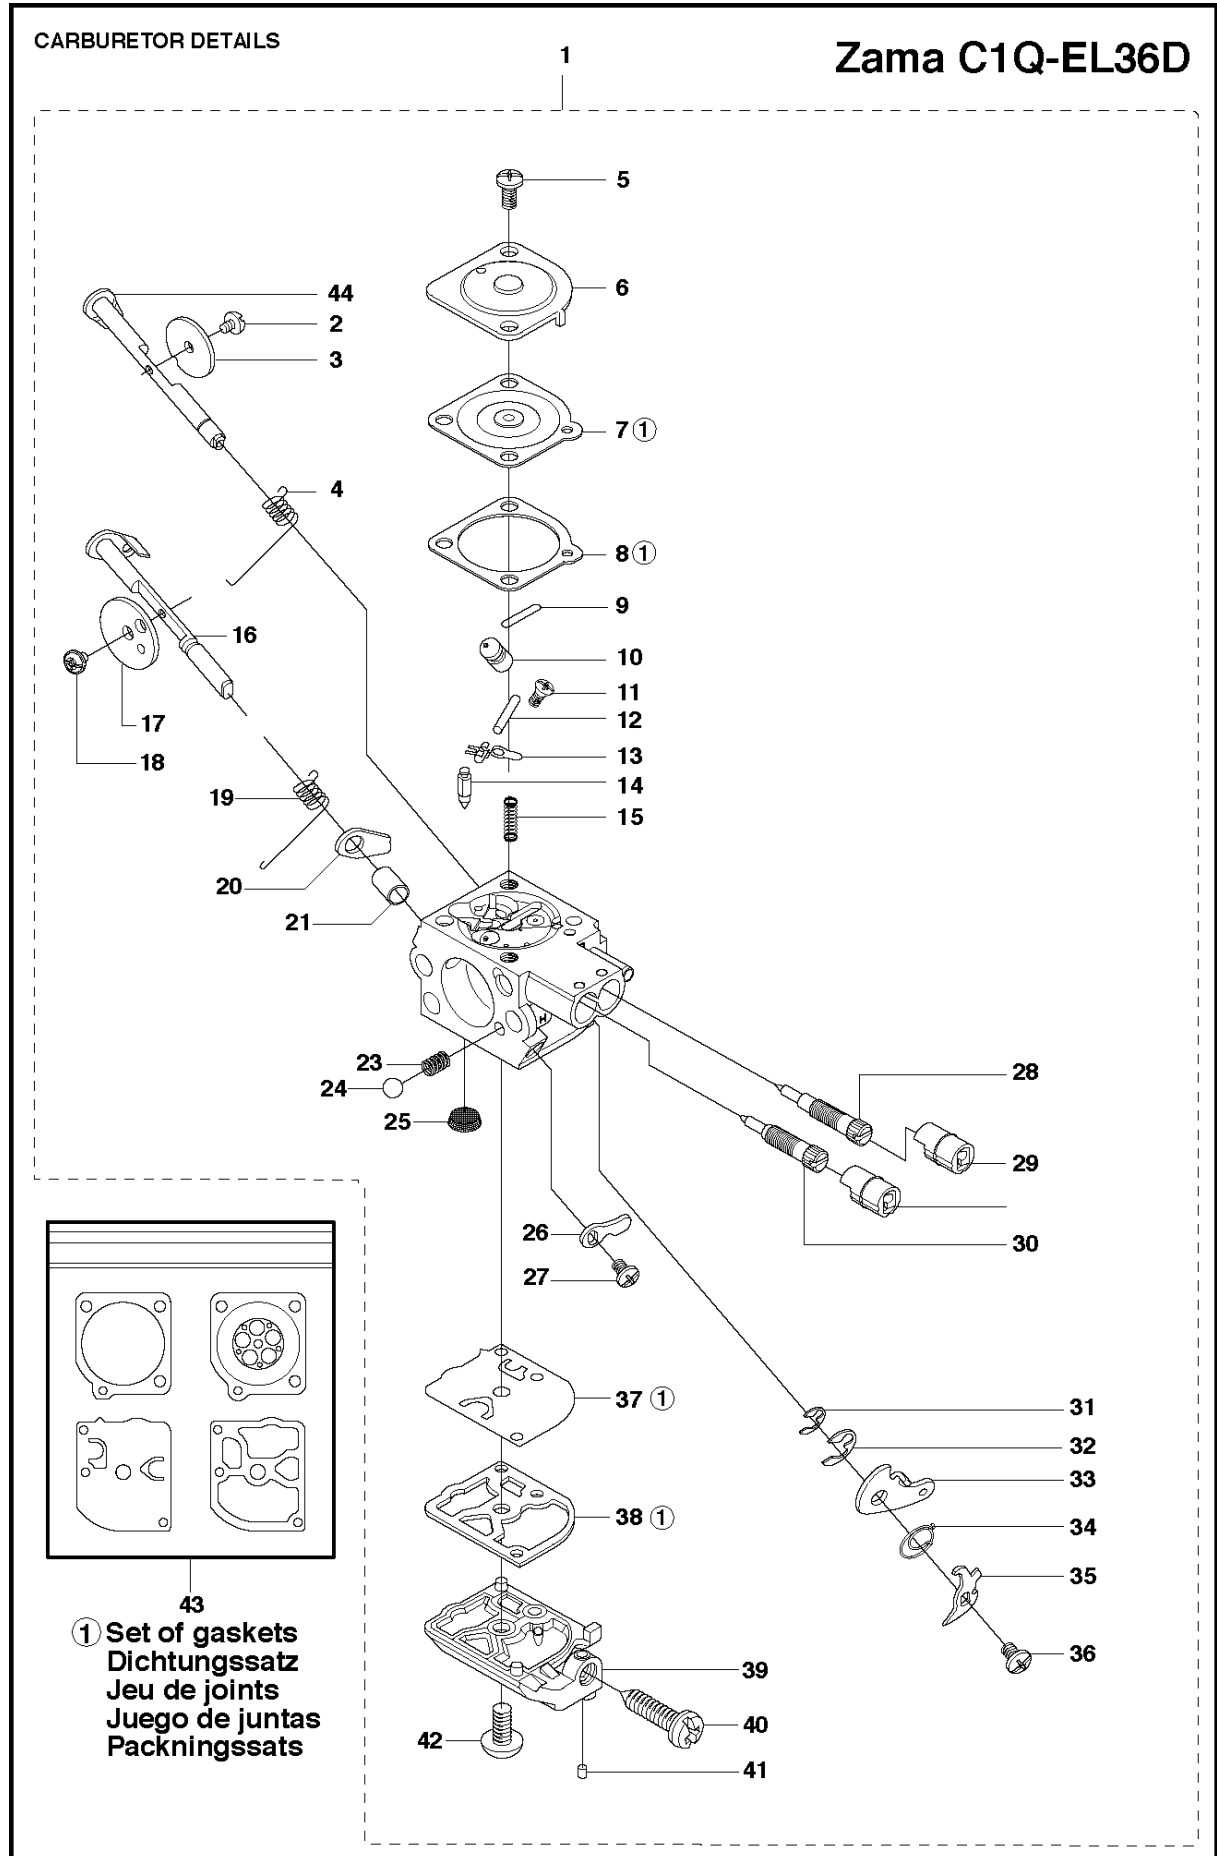

CARBURETOR

335 RX from 20144800001-current

Ref	Part No	Description	Remark	QTY	KIT
1	581 16 75-01	CARBURETTOR		1	
2	503 47 92-01	SCREW		1	1
3	537 41 72-01	VALVE		1	1
4	544 37 24-01	SPRING		1	1
5	503 48 05-01	SCREW		2	1
6	503 97 43-01	COVER		1	1
7	537 04 89-01	DIAPHRAGM		1	1, 43
8	537 02 04-01	GASKET		1	1, 43
9	503 53 56-01	PLUG WELCH		1	1
10	581 89 95-01	MAIN NOZZLE		1	1
11	503 48 01-01	SCREW		1	1
12	503 48 00-01	PIN RETAINING SCREW		1	1
13	503 66 59-01	LEVER		1	1
14	503 47 97-01	VALVE		1	1
15	503 47 81-01	SPRING		1	1
16	544 37 22-01	SHAFT ASSY		1	1
17	537 37 03-01	VALVE		1	1
18	503 48 18-01	SCREW		1	1
19	544 37 26-01	SPRING		1	1
20	544 37 25-01	LEVER		1	1
21	544 42 70-01	COLLAR		1	1
23	537 01 26-01	SPRING		1	1
24	537 01 25-01	BALL		1	1
25	503 48 13-01	STRAINER		1	1
26	544 37 23-01	LEVER		1	1
27	503 47 90-01	SCREW		1	1
28	537 41 69-01	SCREW		1	1
29	537 41 70-01	LIMITER CAP		2	1
30	581 89 93-01	SCREW		1	1
31	537 38 52-01	CLIP		1	1
32	537 38 50-01	CLIP		1	1
33	537 41 73-01	LEVER		1	1
34	576 74 66-01	SPRING		1	1
35	537 41 74-01	LEVER		1	1
36	502 07 84-01	SCREW		1	1
37	537 02 00-01	DIAPHRAGM PUMP		1	1, 43
38	537 02 01-01	GASKET		1	1, 43
39	537 41 68-01	COVER		1	1
40	537 02 07-01	SCREW		1	1
41	503 48 11-01	PIECE		1	1
42	503 47 96-01	SCREW		1	1
43	531 00 45-52	GASKET KIT		1	
44	544 37 21-01	SHAFT ASSY		1	1