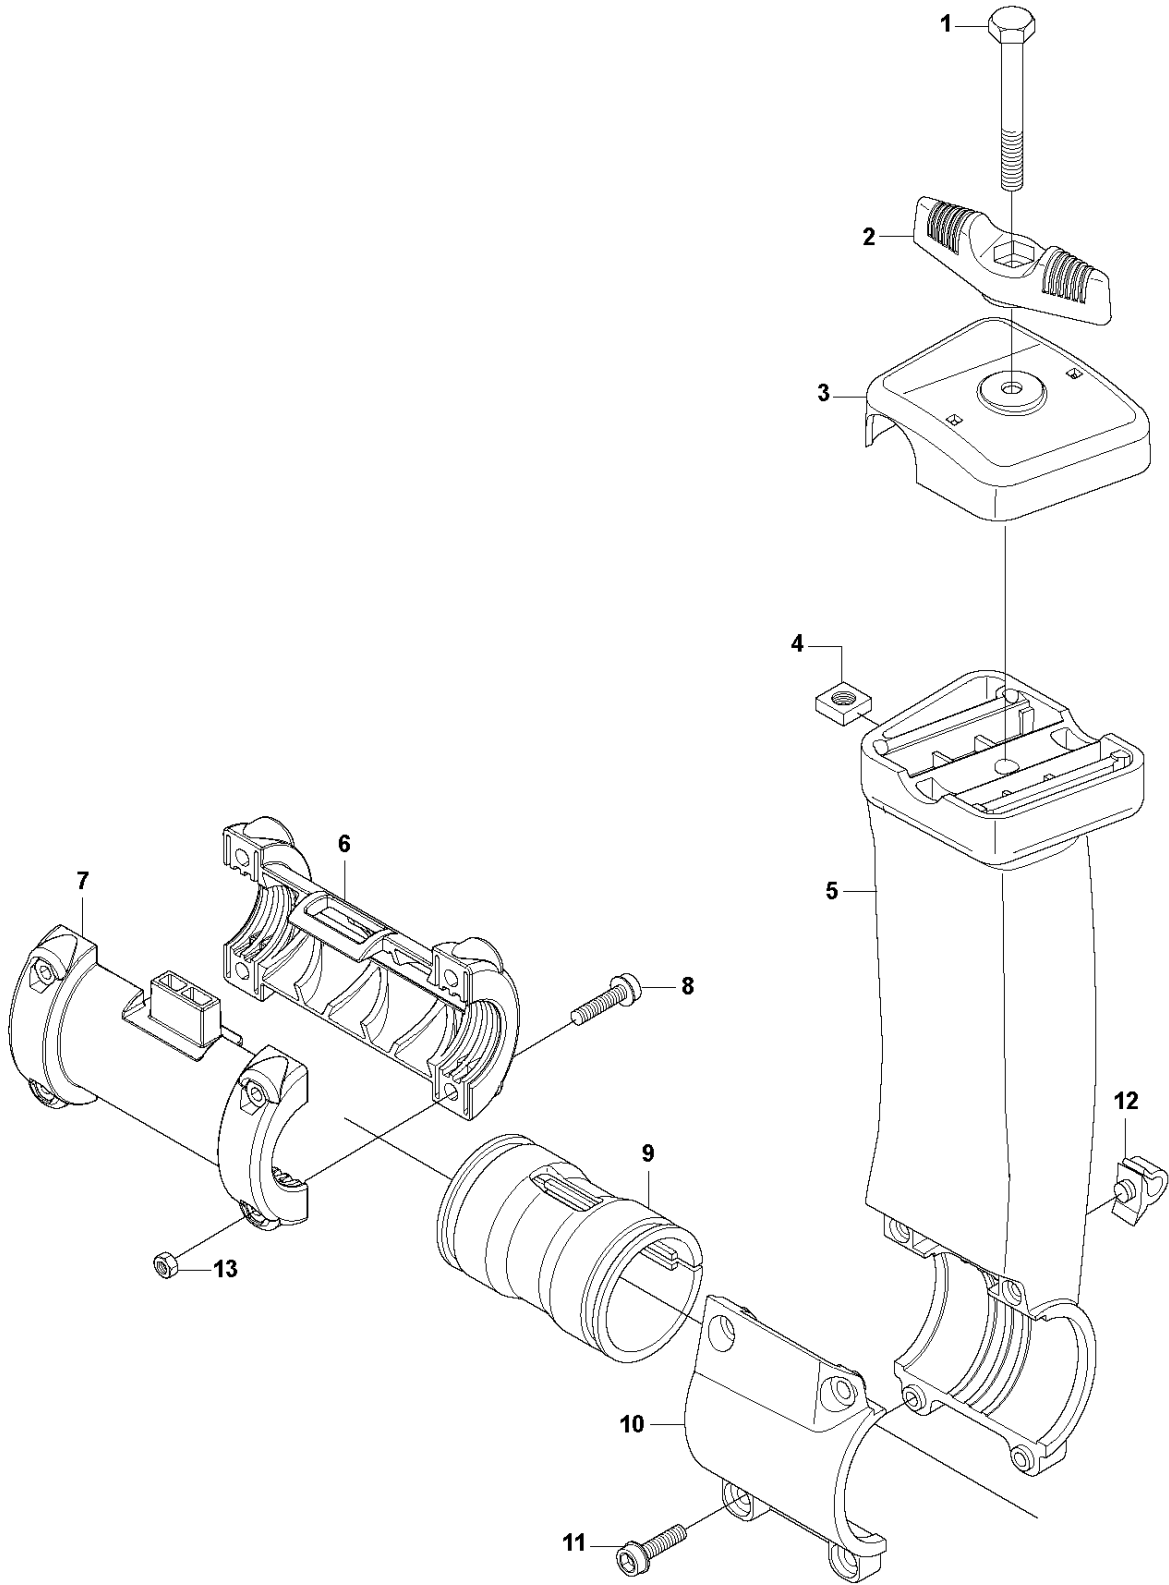

SHAFT & SUSPENSION

335 RX from 20144800001-current

Ref	Part No	Description	Remark	QTY KIT	
1	537 21 42-01	TUBE	333R, 335Rx, 335FR	1	
2	537 36 02-02	SPACER		1	1
3	537 21 41-01	TUBE	Ø = 28mm, L = 1483mm	1	1
4	537 36 02-01	SPACER		1	1
5	537 31 39-01	GUIDE	Ø = 9mm, L = 1400mm	1	1
6	537 35 52-01	DRIVE SHAFT	Ø = 8mm, L = 1527mm	1	
7	505 13 71-01	WEAR PROTECTION		1	
8	505 13 72-01	WEAR PROTECTION		1	
9	505 16 09-01	LOOP		1	
10	537 13 04-02	KNOB		1	
11	537 35 01-01	LOOP		1	9
12	725 23 39-51	SCREW EHHM		1	
13	537 37 61-01	WIRING		1	
14	503 21 75-16	SCREW IHSCFT		1	
15	537 29 48-01	LABEL		1	
16	503 20 07-78	SCREW IHSCFM		2	
17	537 38 72-01	SNAP LOCKING		2	

HANDLE

335 RX from 20144800001-current

Ref	Part No	Description	Remark	QTY KIT
1	725 23 78-51	SCREW EHHM	33RJ, 335LS	1
1	725 23 80-51	SCREW EHHM	335Lx, 335RJx	1
2	503 87 90-01	KNOB	335Lx, 335RJx	1
3	503 23 00-61	WASHER	33RJ, 335LS	1
4	544 10 10-02	HANDLE LOOP		1
5	503 99 78-01	HANDLE	333RJ, 335RJx	1
6	502 19 71-01	SQUARE NUT		1
7	544 10 11-01	BLOCK.SPACING		1
8	501 21 68-16	TBD		3

HANDLE

335 RX from 20144800001-current

Ref	Part No	Description	Remark	QTY	KIT
1	725 23 78-51	SCREW EHHM	33RJ, 335LS	1	
1	725 23 80-51	SCREW EHHM	335Lx, 335RJx	1	
2	503 87 90-01	KNOB	335Lx, 335RJx	1	
3	503 23 00-61	WASHER	33RJ, 335LS	1	
4	544 10 10-04	HANDLE.LOOP	Captive screws	1	
5	503 99 78-01	HANDLE	Captive screws	1	
6	502 19 71-01	SQUARE NUT		1	
7	544 10 11-01	BLOCK.SPACING		1	
8	574 18 15-01	SCREW IHSCFTO	Captive screws	3	5

D2 335RX
TOWER

Ref	Part No	Description	Remark	QTY KIT
1	725 23 82-85	SCREW EHHM		1
2	502 20 38-01	KNOB		1
3	537 37 63-01	COVER		1
4	502 19 71-01	SQUARE NUT		1
5	537 34 86-01	BRACKET		1
6	501 38 03-01	CLAMPING SLEEVE		1
7	505 22 04-01	CLAMPING SLEEVE ASSY		1
8	503 20 07-78	SCREW IHSCFM		4
9	537 34 89-01	ANTIVIBRATION ELEMENT		1
10	537 34 87-01	HUB CAP		1
11	503 21 06-19	SCREW IHST		4
12	502 28 61-01	CLIP		1
13	731 23 14-01	HEXAGON NUT		2