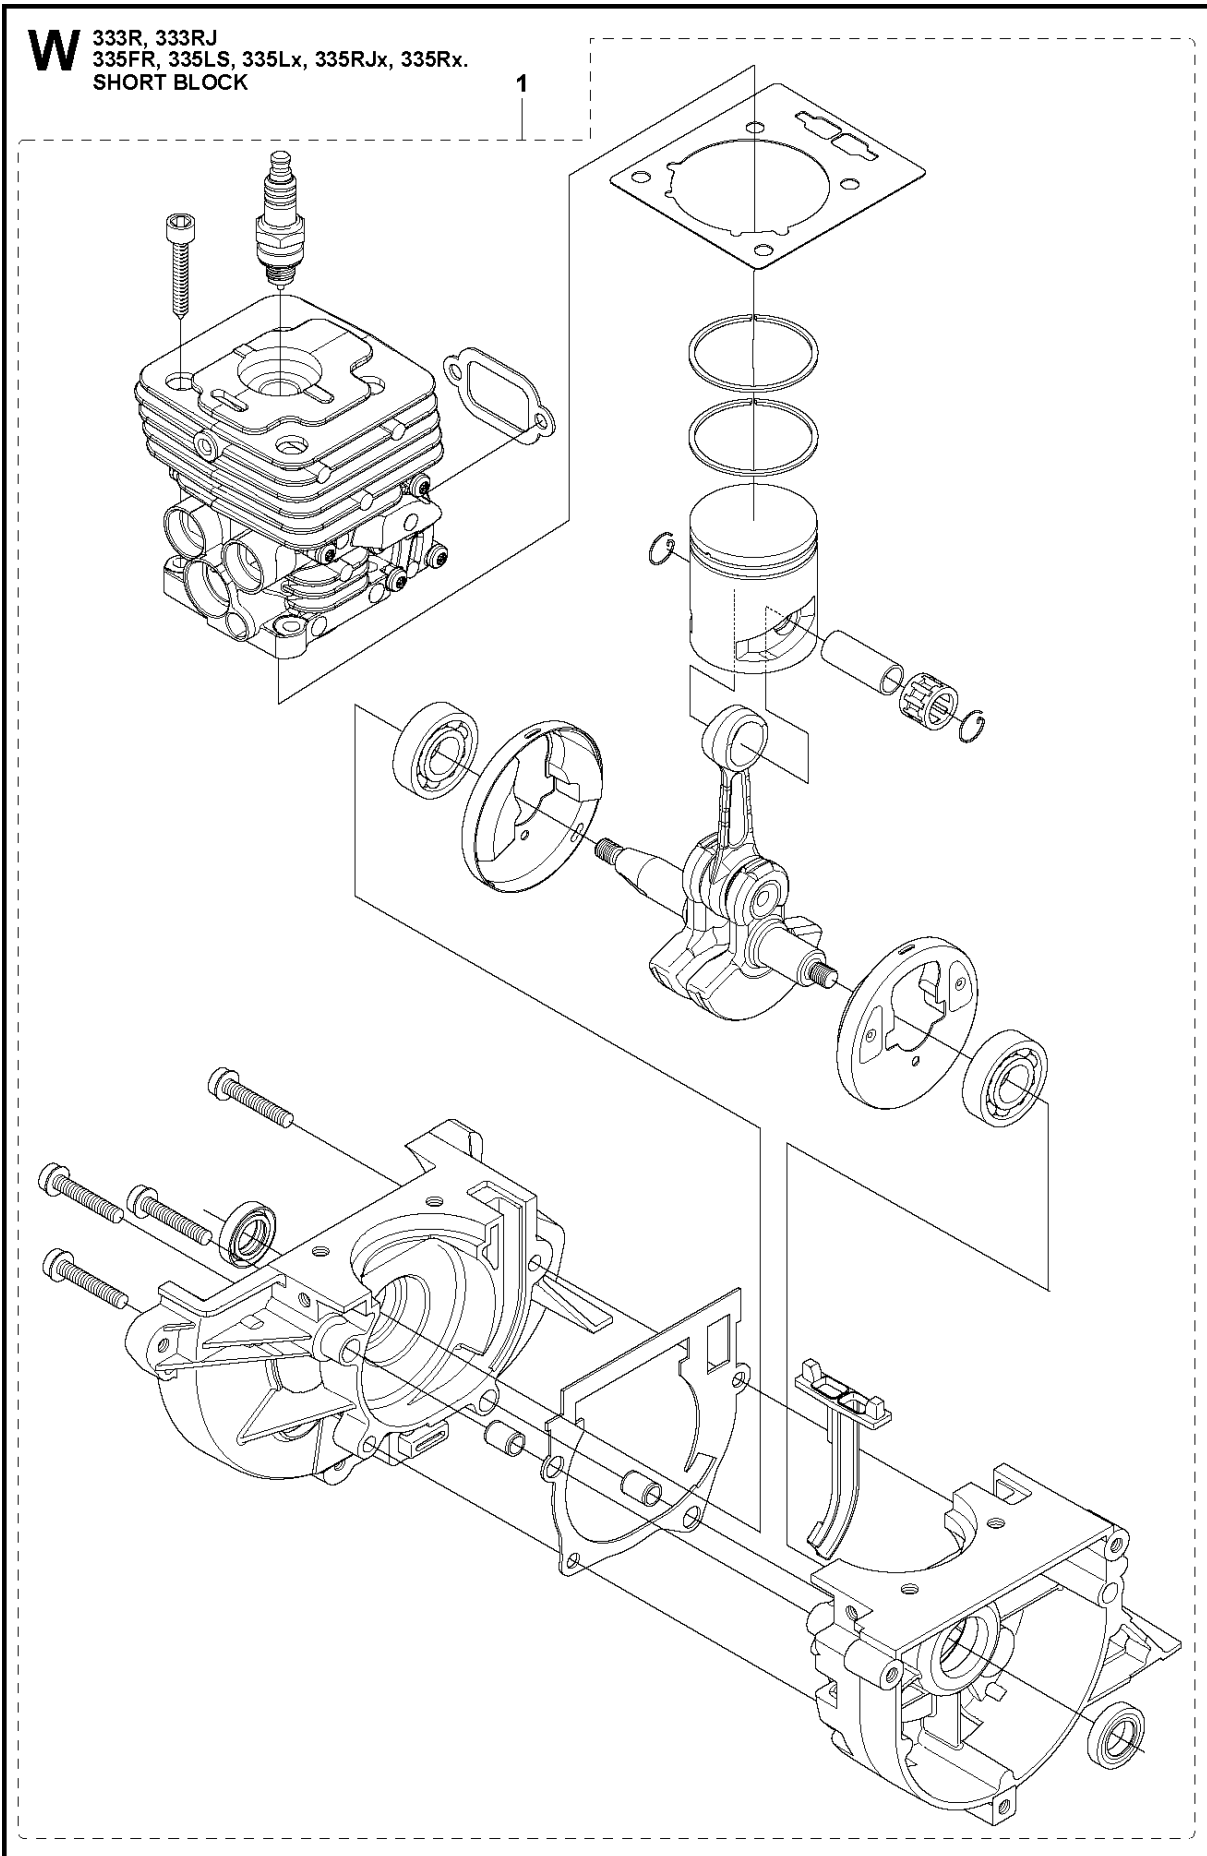

V 333R, 333RJ
335FR, 335LS, 335Lx, 335RJx, 335Rx.
HARNESS

HARNESS

335 RX from 20144800001-current

Ref	Part No	Description	Remark	QTY	KIT
1	502 02 30-02	LOCK		1	5
2	502 02 38-01	SPRING		1	5
3	502 02 29-02	HOOK		1	5
4	735 31 09-20	E-CLIP		1	5
5	502 02 28-05	WELT HOOK		1	
6	503 99 61-01	BAND		1	
7	503 99 61-01	BAND		1	
8	503 99 61-01	BAND		1	
9	503 99 61-03	BAND		1	
10	537 27 59-01	HIP PAD		1	
11	537 28 84-01	BUCKLE		1	
12	537 28 83-01	BUCKLE		1	
13	537 27 59-01	HIP PAD		1	
14	537 17 54-01	HIP PAD		3	
15	503 99 61-01	BAND		3	
16	537 11 35-01	RETAINER		1	
17	503 99 61-03	BAND		1	
18	537 27 57-02	HARNESS	Duo Balance	1	
18	537 27 57-04	HARNESS	Duo Balance US	1	