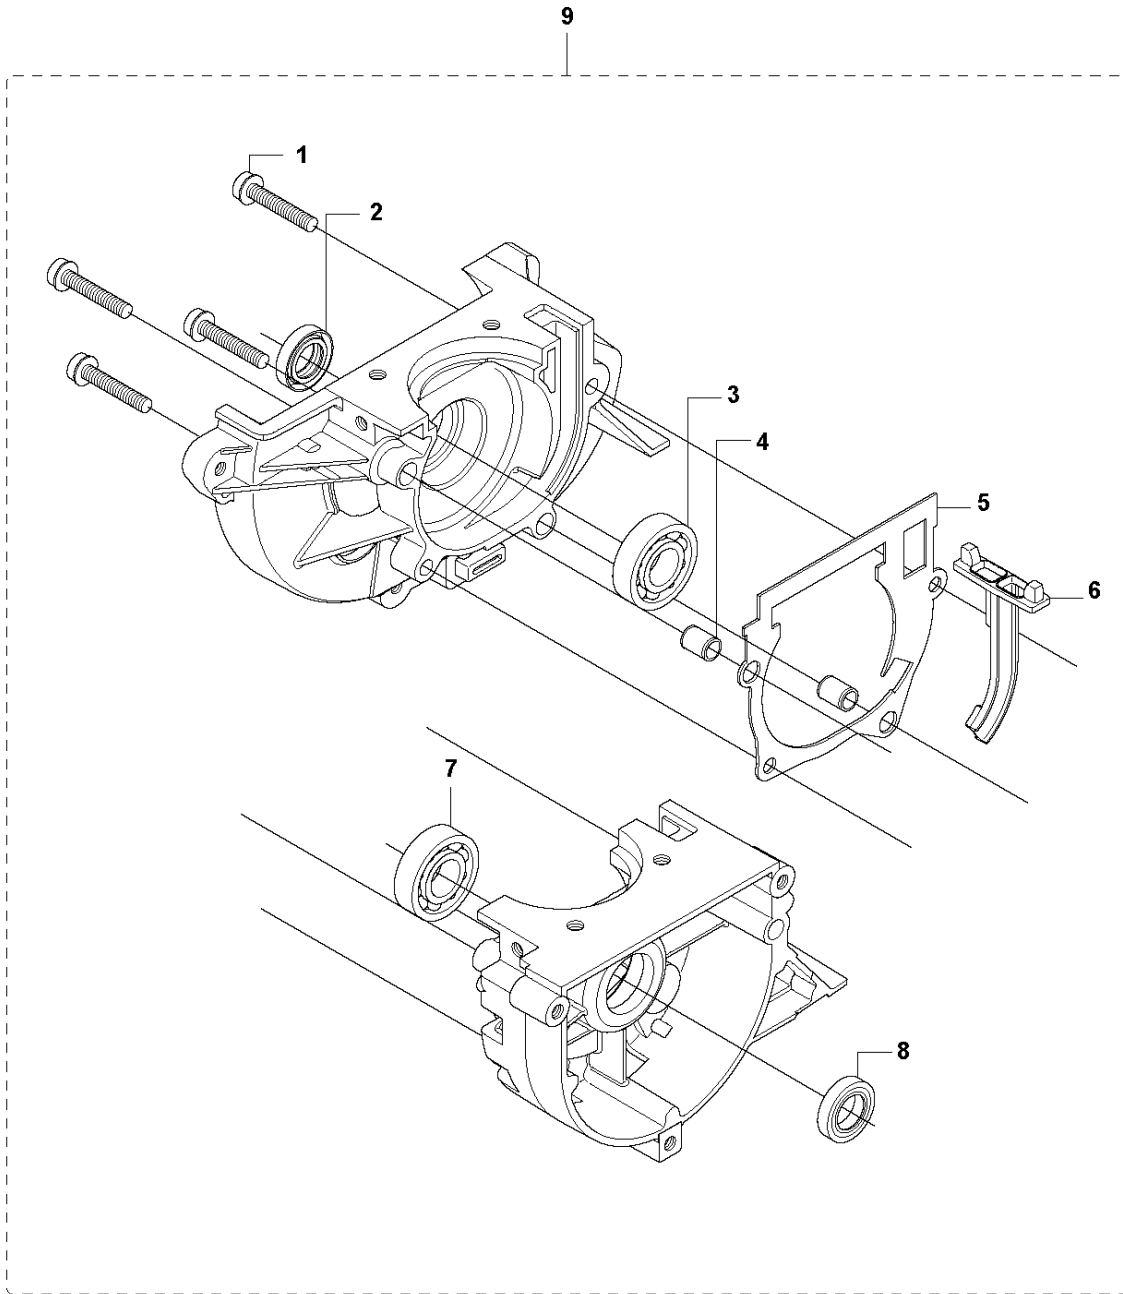

R 333R, 333RJ
335FR, 335LS, 335Lx, 335RJx, 335Rx.
CRANK CASE

CRANKCASE

335 RX from 20144800001-current

Ref	Part No	Description	Remark	QTY	KIT
1	503 20 02-30	SCREW IHSCFM		4	9
2	503 26 02-02	SEALING RING		1	9
3	738 21 01-10	BALL BEARING		1	9
4	501 27 08-01	GUIDE BUSHING		2	9
5	593 77 76-01	GASKET		1	9
6	537 32 42-01	INSERT		1	9
7	738 21 01-10	BALL BEARING		1	9
8	503 26 02-02	SEALING RING		1	9
9	544 03 89-01	CRANKCASE ASSY		1