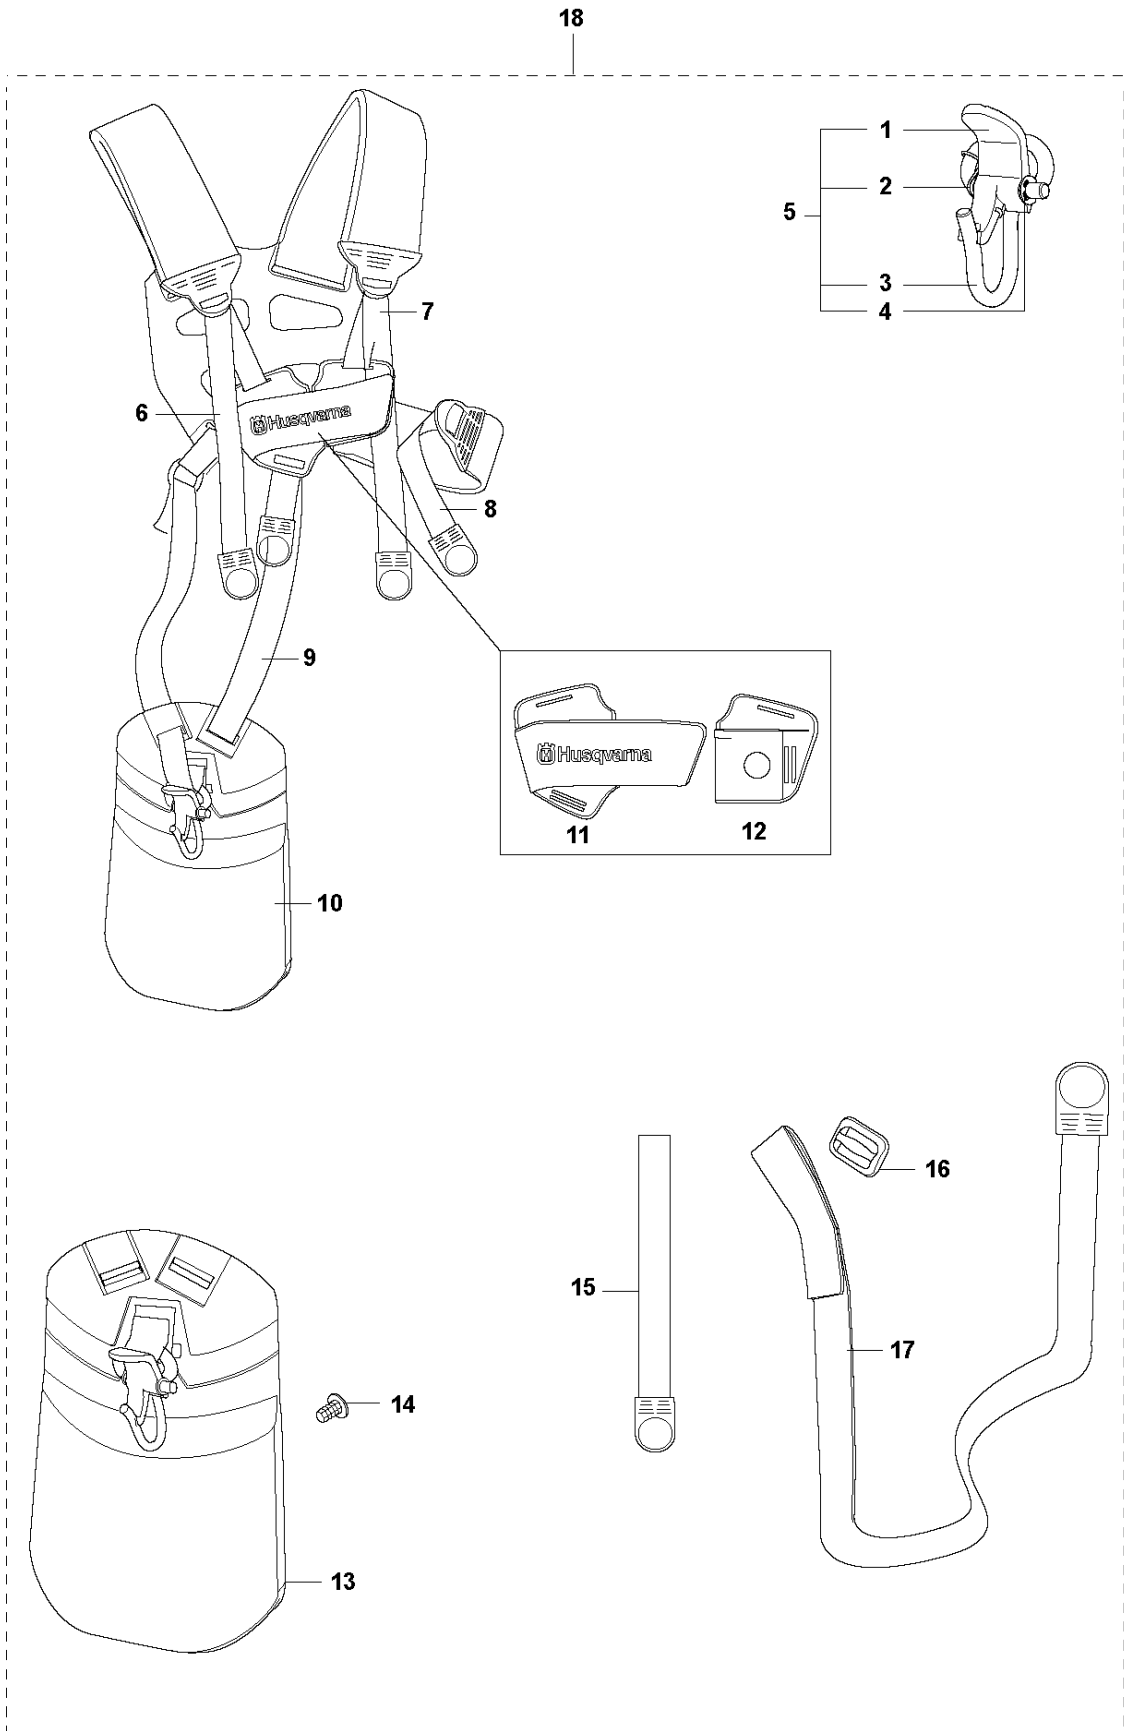

V 333R, 333RJ
335FR, 335LS, 335Lx, 335RJx, 335Rx.
HARNESS

HARNESS

335 RX from 20144800001-current

Ref	Part No	Description	Remark	QTY	KIT
1	502 02 30-02	LOCK		1	5
2	502 02 38-01	SPRING		1	5
3	502 02 29-02	HOOK		1	5
4	735 31 09-20	E-CLIP		1	5
5	502 02 28-05	WELT HOOK		1	
6	503 99 61-01	BAND		1	
7	503 99 61-01	BAND		1	
8	503 99 61-01	BAND		1	
9	503 99 61-03	BAND		1	
10	537 27 59-01	HIP PAD		1	
11	537 28 84-01	BUCKLE		1	
12	537 28 83-01	BUCKLE		1	
13	537 27 59-01	HIP PAD		1	
14	537 17 54-01	HIP PAD		3	
15	503 99 61-01	BAND		3	
16	537 11 35-01	RETAINER		1	
17	503 99 61-03	BAND		1	
18	537 27 57-02	HARNESS	Duo Balance	1	
18	537 27 57-04	HARNESS	Duo Balance US	1	