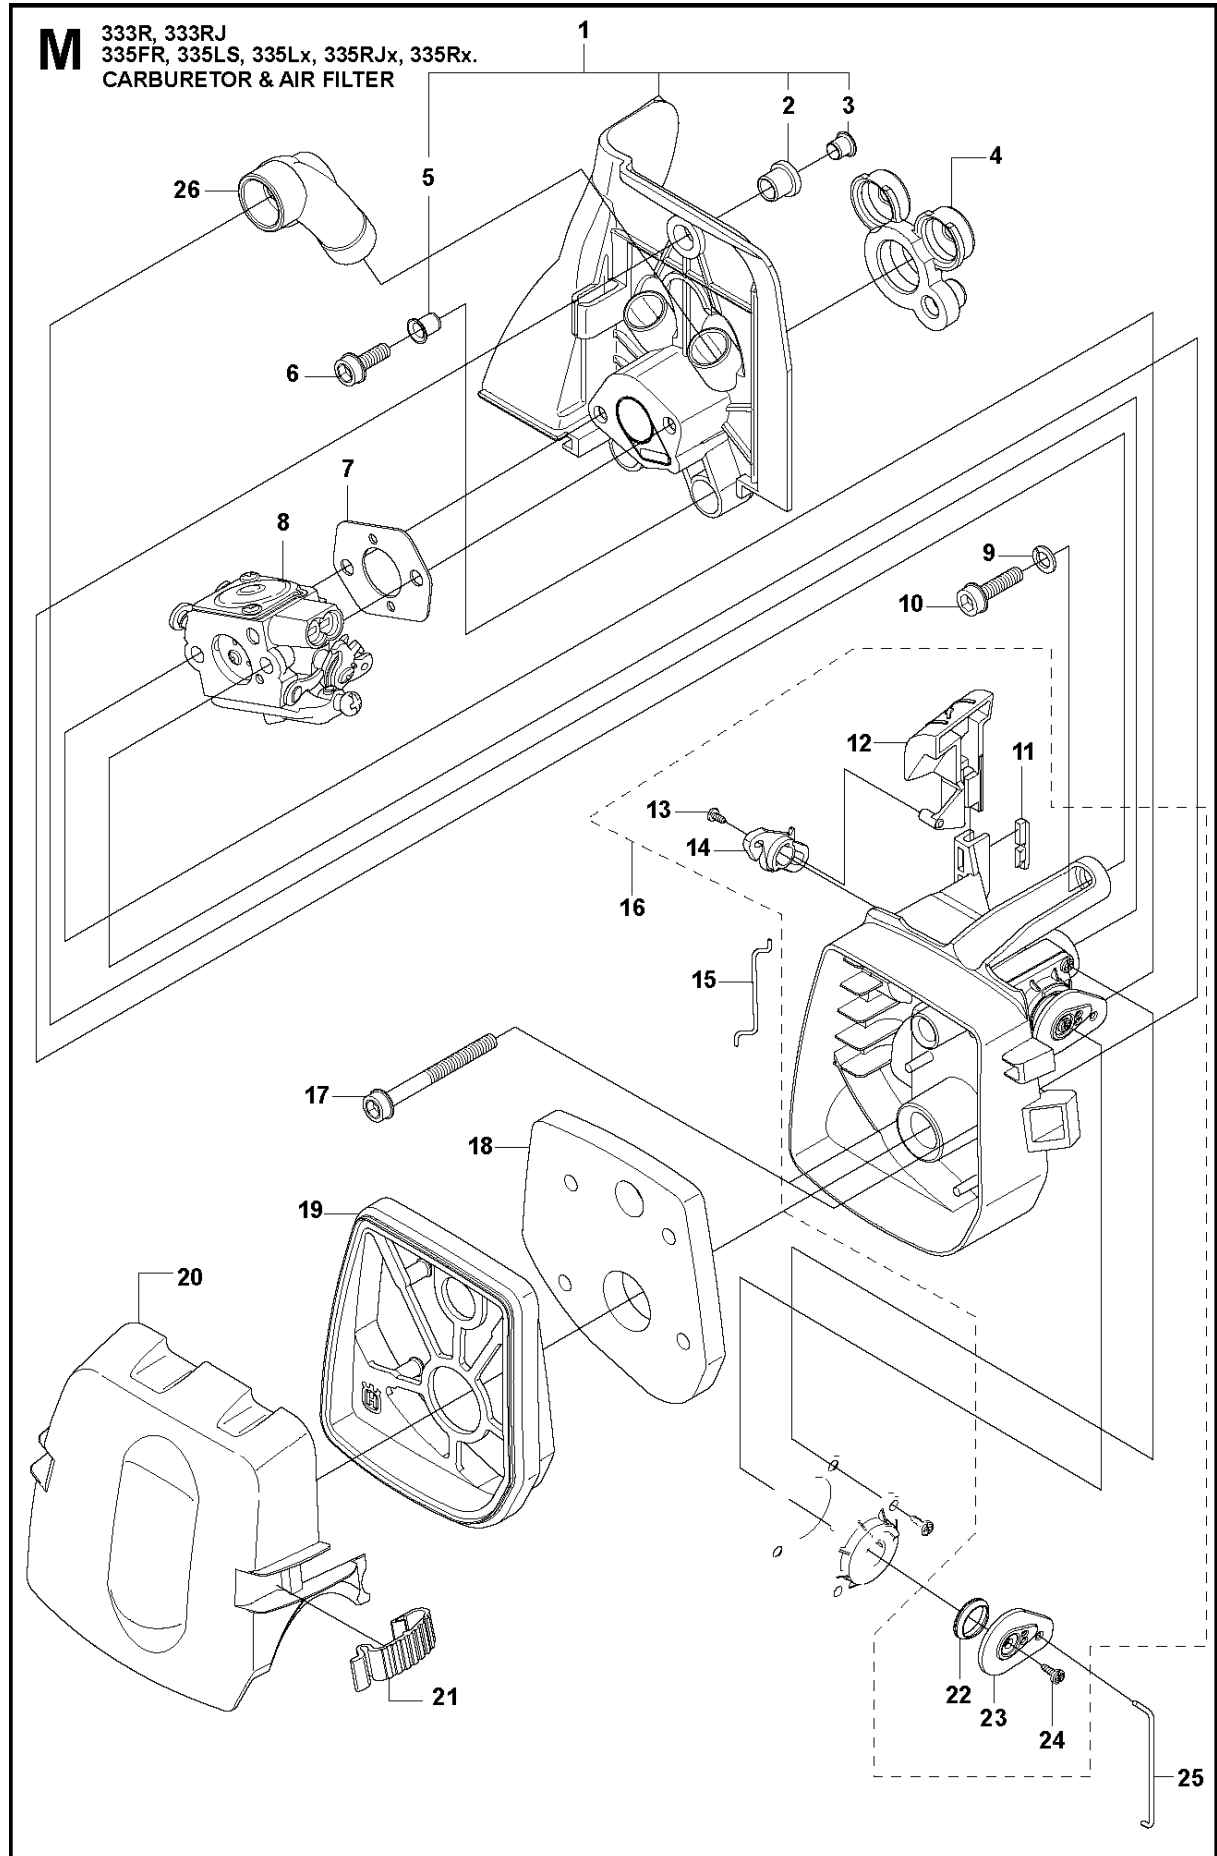

CARBURETOR & AIR FILTER

335 RX from 20144800001-current

Ref	Part No	Description	Remark	QTY	KIT
1	537 37 12-01	INSULATION WALL		1	
2	537 37 11-01	SLEEVE		1	1
3	544 01 91-01	TUBULAR RIVET		1	1
4	537 33 43-01	INLET PIPE		1	
5	537 37 38-03	TUBULAR RIVET		2	1
6	503 20 03-16	SCREW IHSCFM		2	
7	503 49 71-01	GASKET		1	
8	581 16 75-01	CARBURETTOR		1	
9	503 23 10-06	WASHER		1	
10	503 20 03-20	SCREW IHSCFM		1	
11	544 02 58-01	BAR		1	16
12	537 33 71-01	CHOKE CONTROL		1	16
13	503 21 29-06	SCREW CCRPANT		1	16
14	537 35 58-01	LEVER		1	16
15	544 37 27-01	SLEEVING BRACKET		1	
16	537 31 41-01	FILTER HOLDER		1	
17	503 21 75-50	SCREW IHSCFT		2	
18	537 33 72-01	FILTER		1	
19	537 31 42-01	FRAME		1	
20	537 31 44-01	FILTER COVER		1	
21	537 38 72-01	SNAP LOCKING		2	
22	544 01 47-01	BELLOWS		1	16
23	544 01 46-01	LEVER		1	16
24	503 21 29-06	SCREW CCRPANT		1	16
25	537 34 90-01	LEVER		1	
26	537 34 13-01	AIR DUCT		1