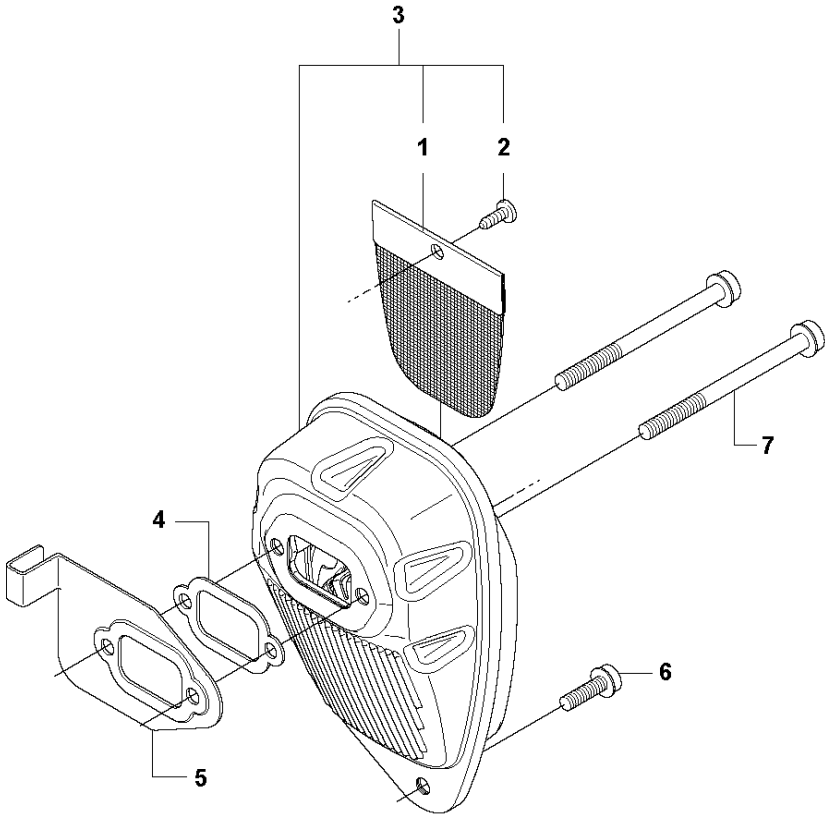

J 333R, 333RJ
335FR, 335LS, 335Lx, 335RJx, 335Rx.
MUFFLER

MUFFLER

335 RX from 20144800001-current

Ref	Part No	Description	Remark	QTY	KIT
1	537 32 47-01	SPARK ARRESTER SCREEN		1	3
2	724 12 87-59	SCREW CRPANM		1	3
3	544 11 67-01	MUFFLER ASSY	335Rx, 335RJx, 335Lx, 335LS	1	
3	544 11 67-02	MUFFLER ASSY	333RJ, 333R	1	
4	537 33 31-01	GASKET		1	
5	537 34 08-01	AIR CONDUCTOR		1	
6	503 20 03-20	SCREW IHSCFM		1	
7	503 20 29-63	SCREW IHSCFM		2