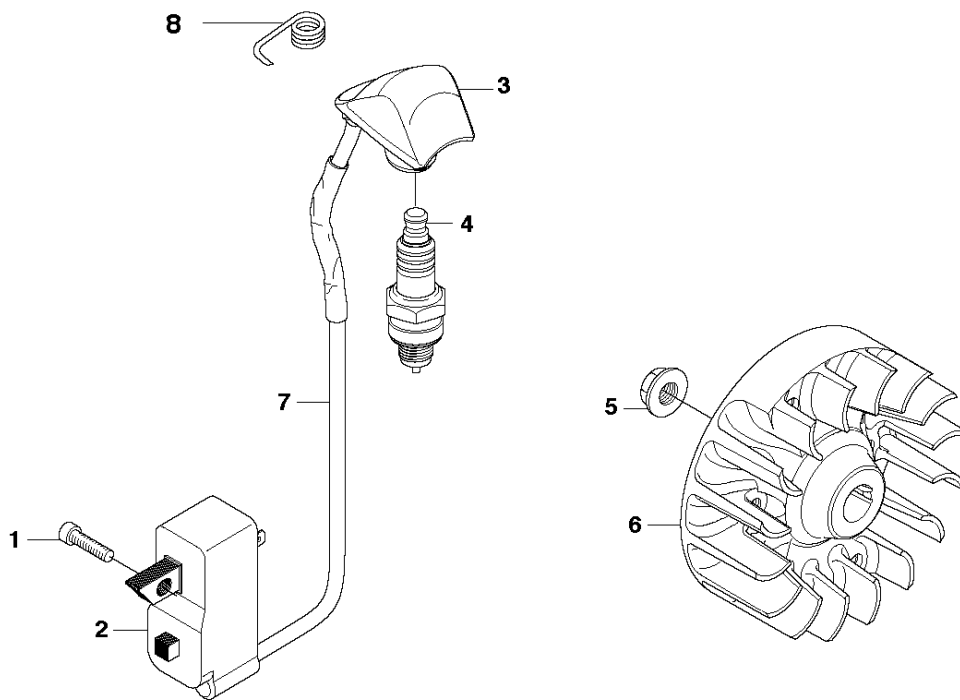

N 333R, 333RJ
335FR, 335LS, 335Lx, 335RJx, 335Rx.
IGNITION

IGNITION SYSTEM

335 RX from 20144800001-current

Ref	Part No	Description	Remark	QTY	KIT
1	503 21 66-18	SCREW IHSCT		2	
2	544 12 70-01	IGNITION MODULE	CPL	1	
3	537 43 43-01	SPARK PLUG CAP		1	2
4	503 23 51-09	SPARK PLUG	CH RCJ6Y (Ø=14 mm)	1	
5	731 71 16-51	HEXAGON NUT FLANGE		1	
6	537 24 96-01	FLYWHEEL		1	
7	501 53 16-01	CABLE	CABLE ONLY	2	2
8	537 23 93-01	CONTACT SPRING		1	2