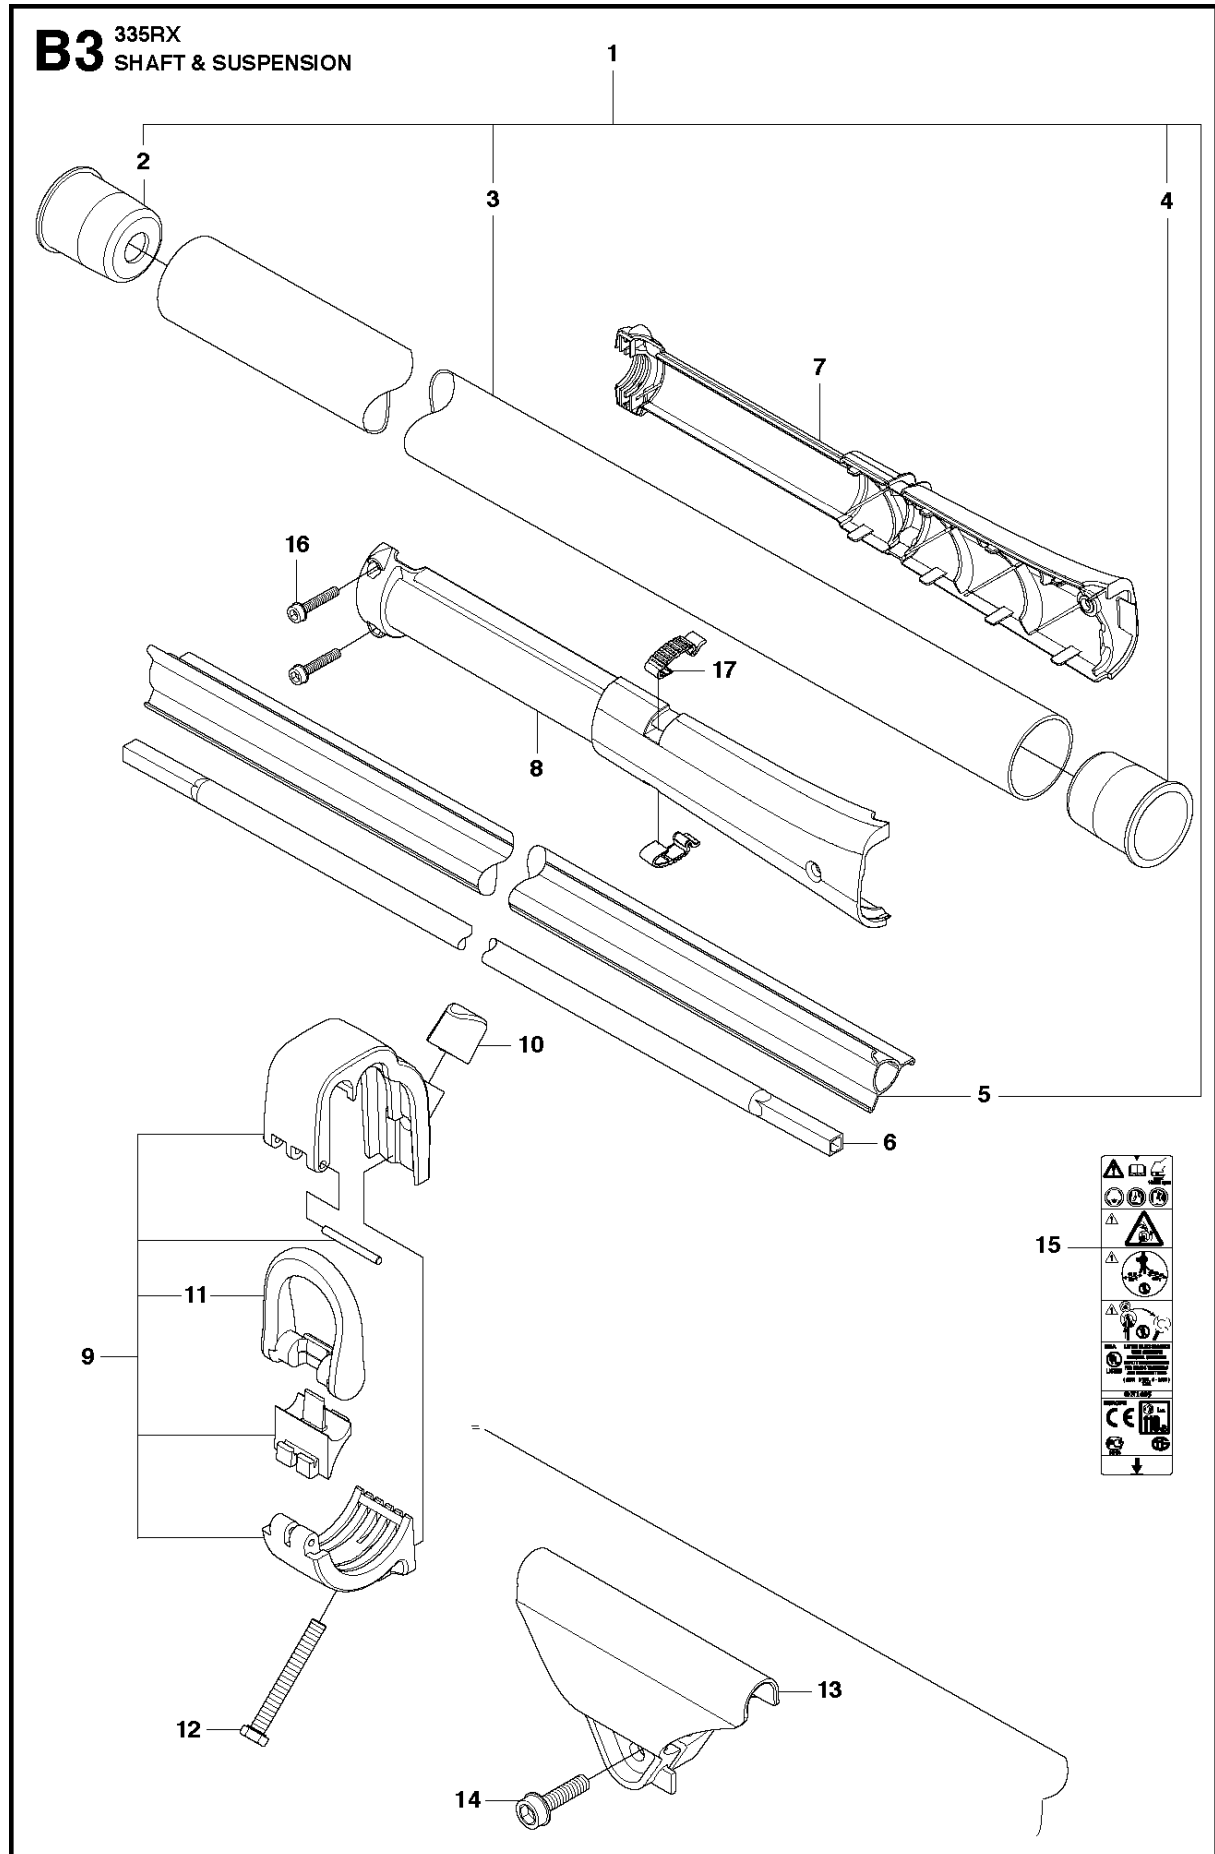

SPARE PARTS LIST

BRUSHCUTTERS/CLEARING SAWS

335 RX from 20144800001-current

A 333R, 333RJ
335FR, 335LS, 335Lx, 335RJx, 335Rx.
BEVEL GEAR

BEVEL GEAR

335 RX from 20144800001-current

Ref	Part No	Description	Remark	QTY	KIT
1	537 18 95-01	SCREW		1	20
2	503 20 02-10	SCREW IHSCFM		1	20
3	544 08 76-01	CLAMP		1	20
4	537 14 74-01	MAGNET		1	16
5	503 20 15-01	SCREW		1	16
6	537 29 59-02	GEAR HOUSING		1	16
7	738 21 99-00	BALL BEARING		1	16
8	503 20 03-25	SCREW IHSCFM		2	
9	738 21 01-10	BALL BEARING		1	16
10	738 21 01-12	BALL BEARING		1	16
11	735 31 28-10	CIRCLIP		1	16
12	735 31 14-00	CIRCLIP		1	16
13	505 13 33-01	SPARE PARTS KIT	333R, 335Rx, 335Fr	1	16
13	505 13 34-01	SPARE PARTS KIT	333RJ, 335RJx, 335Lx, 335LS	1	16
14	503 25 28-01	BALL BEARING		1	16
15	735 31 31-10	CIRCLIP		1	16
16	544 21 64-01	GEAR	333R, 335Rx, 335Fr	1	
16	537 29 58-02	BEVEL GEAR	333RJ, 335RJx, 335Lx, 335LS	1	
17	537 35 14-01	DRIVER	"(1")"	1	
18	537 34 35-01	SUPPORT FLANGE		1	
19	502 29 11-01	BLADE NUT		1	
20	574 30 68-01	CLAMP		1	

SHAFT & SUSPENSION

335 RX from 20144800001-current

Ref	Part No	Description	Remark	QTY KIT	
1	537 21 42-01	TUBE	333R, 335Rx, 335FR	1	
2	537 36 02-02	SPACER		1	1
3	537 21 41-01	TUBE	Ø = 28mm, L = 1483mm	1	1
4	537 36 02-01	SPACER		1	1
5	537 31 39-01	GUIDE	Ø = 9mm, L = 1400mm	1	1
6	537 35 52-01	DRIVE SHAFT	Ø = 8mm, L = 1527mm	1	
7	505 13 71-01	WEAR PROTECTION		1	
8	505 13 72-01	WEAR PROTECTION		1	
9	505 16 09-01	LOOP		1	
10	537 13 04-02	KNOB		1	
11	537 35 01-01	LOOP		1	9
12	725 23 39-51	SCREW EHHM		1	
13	537 37 61-01	WIRING		1	
14	503 21 75-16	SCREW IHSCFT		1	
15	537 29 48-01	LABEL		1	
16	503 20 07-78	SCREW IHSCFM		2	
17	537 38 72-01	SNAP LOCKING		2	