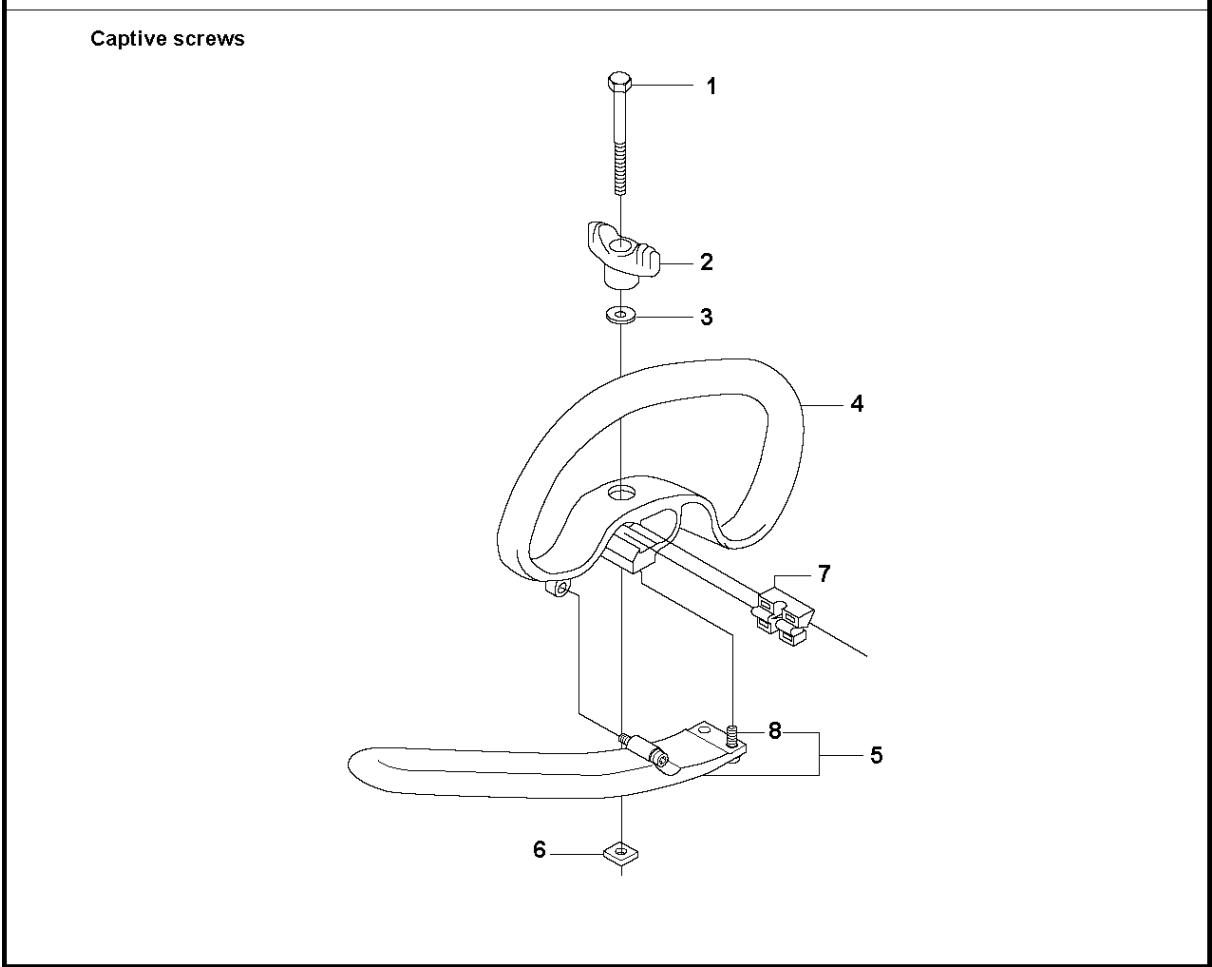

HANDLE

335 RX from 20144800001-current

Ref	Part No	Description	Remark	QTY	KIT
1	725 23 78-51	SCREW EHHM	33RJ, 335LS	1	
1	725 23 80-51	SCREW EHHM	335Lx, 335RJx	1	
2	503 87 90-01	KNOB	335Lx, 335RJx	1	
3	503 23 00-61	WASHER	33RJ, 335LS	1	
4	544 10 10-04	HANDLE.LOOP	Captive screws	1	
5	503 99 78-01	HANDLE	Captive screws	1	
6	502 19 71-01	SQUARE NUT		1	
7	544 10 11-01	BLOCK.SPACING		1	
8	574 18 15-01	SCREW IHSCFTO	Captive screws	3	5