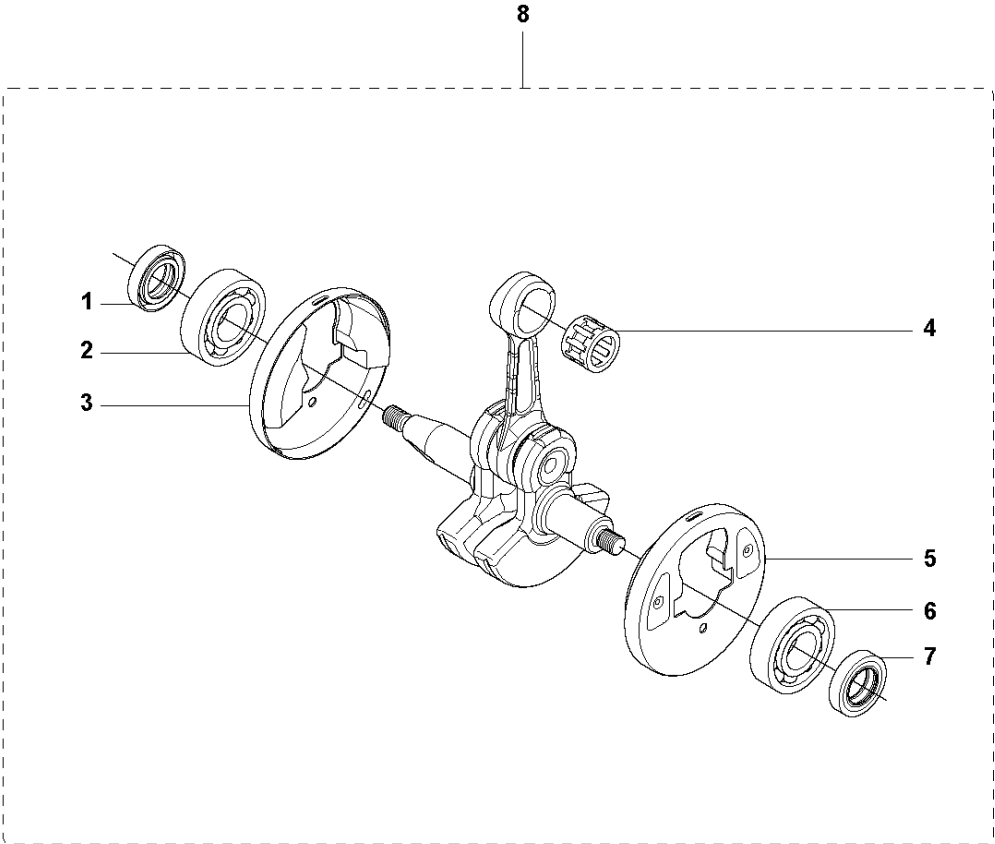

Q 333R, 333RJ
335FR, 335LS, 335Lx, 335RJx, 335Rx.
CRANK SHAFT

CRANKSHAFT

335 RX from 20144800001-current

Ref	Part No	Description	Remark	QTY	KIT
1	503 26 02-02	SEALING RING		1	8
2	738 21 01-10	BALL BEARING		1	8
3	537 29 76-01	CUP		1	8
4	503 41 41-01	NEEDLE BEARING		1	8
5	537 29 76-01	CUP		1	8
6	738 21 01-10	BALL BEARING		1	8
7	503 26 02-02	SEALING RING		1	8
8	544 03 90-01	CRANKSHAFT ASSY		1