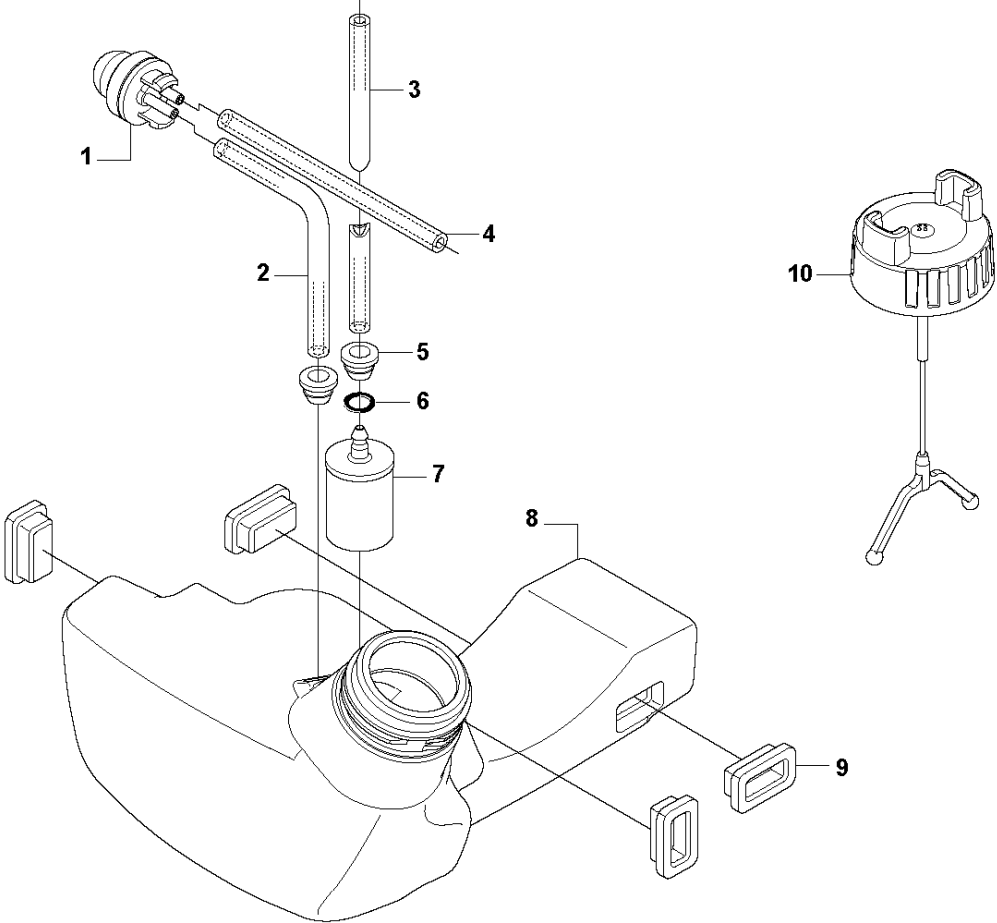

L 333R, 333RJ
335FR, 335LS, 335Lx, 335RJx, 335Rx.
FUEL TANK

FUEL TANK

335 RX from 20144800001-current

Ref	Part No	Description	Remark	QTY KIT
1	503 93 66-01	PURGE		1
2	537 04 24-12	FUEL HOSE		1
3	537 05 23-01	FUEL HOSE		1
4	537 04 24-12	FUEL HOSE		1
5	503 73 58-01	BUSHING		2
6	537 18 49-01	O-RING		1
7	503 44 32-01	FUEL FILTER		1
8	544 32 88-01	TANK ASSY		1
9	503 91 10-01	SUSPENSION		4
10	503 91 18-02	TANK CAP		1