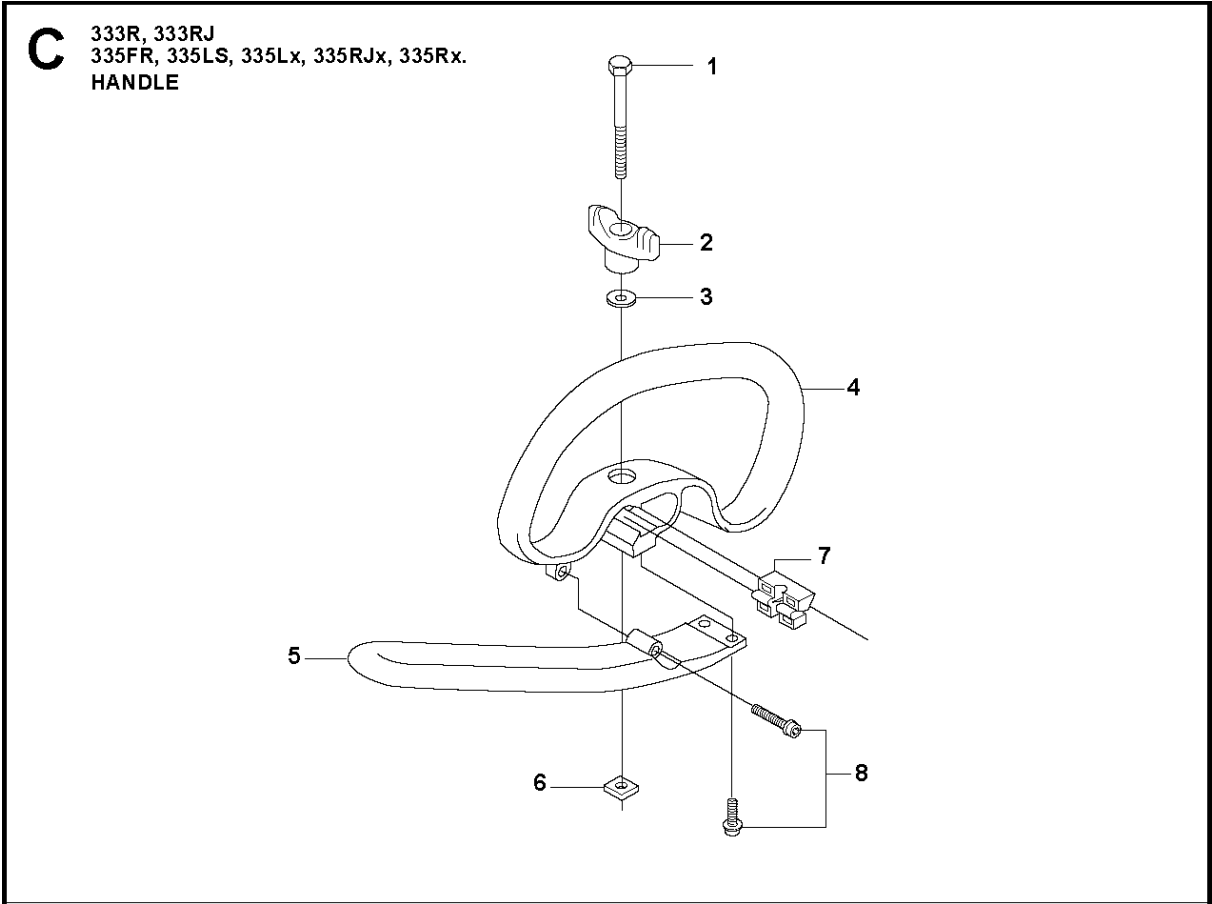

SPARE PARTS LIST

BRUSHCUTTERS/CLEARING SAWS

335 RX from 20144800001-current

A 333R, 333RJ
335FR, 335LS, 335Lx, 335RJx, 335Rx.
BEVEL GEAR

BEVEL GEAR

335 RX from 20144800001-current

Ref	Part No	Description	Remark	QTY	KIT
1	537 18 95-01	SCREW		1	20
2	503 20 02-10	SCREW IHSCFM		1	20
3	544 08 76-01	CLAMP		1	20
4	537 14 74-01	MAGNET		1	16
5	503 20 15-01	SCREW		1	16
6	537 29 59-02	GEAR HOUSING		1	16
7	738 21 99-00	BALL BEARING		1	16
8	503 20 03-25	SCREW IHSCFM		2	
9	738 21 01-10	BALL BEARING		1	16
10	738 21 01-12	BALL BEARING		1	16
11	735 31 28-10	CIRCLIP		1	16
12	735 31 14-00	CIRCLIP		1	16
13	505 13 33-01	SPARE PARTS KIT	333R, 335Rx, 335Fr	1	16
13	505 13 34-01	SPARE PARTS KIT	333RJ, 335RJx, 335Lx, 335LS	1	16
14	503 25 28-01	BALL BEARING		1	16
15	735 31 31-10	CIRCLIP		1	16
16	544 21 64-01	GEAR	333R, 335Rx, 335Fr	1	
16	537 29 58-02	BEVEL GEAR	333RJ, 335RJx, 335Lx, 335LS	1	
17	537 35 14-01	DRIVER	"(1")"	1	
18	537 34 35-01	SUPPORT FLANGE		1	
19	502 29 11-01	BLADE NUT		1	
20	574 30 68-01	CLAMP		1	

SHAFT & SUSPENSION

335 RX from 20144800001-current

Ref	Part No	Description	Remark	QTY KIT	
1	537 21 42-01	TUBE	333R, 335Rx, 335FR	1	
2	537 36 02-02	SPACER		1	1
3	537 21 41-01	TUBE	Ø = 28mm, L = 1483mm	1	1
4	537 36 02-01	SPACER		1	1
5	537 31 39-01	GUIDE	Ø = 9mm, L = 1400mm	1	1
6	537 35 52-01	DRIVE SHAFT	Ø = 8mm, L = 1527mm	1	
7	505 13 71-01	WEAR PROTECTION		1	
8	505 13 72-01	WEAR PROTECTION		1	
9	505 16 09-01	LOOP		1	
10	537 13 04-02	KNOB		1	
11	537 35 01-01	LOOP		1	9
12	725 23 39-51	SCREW EHHM		1	
13	537 37 61-01	WIRING		1	
14	503 21 75-16	SCREW IHSCFT		1	
15	537 29 48-01	LABEL		1	
16	503 20 07-78	SCREW IHSCFM		2	
17	537 38 72-01	SNAP LOCKING		2	