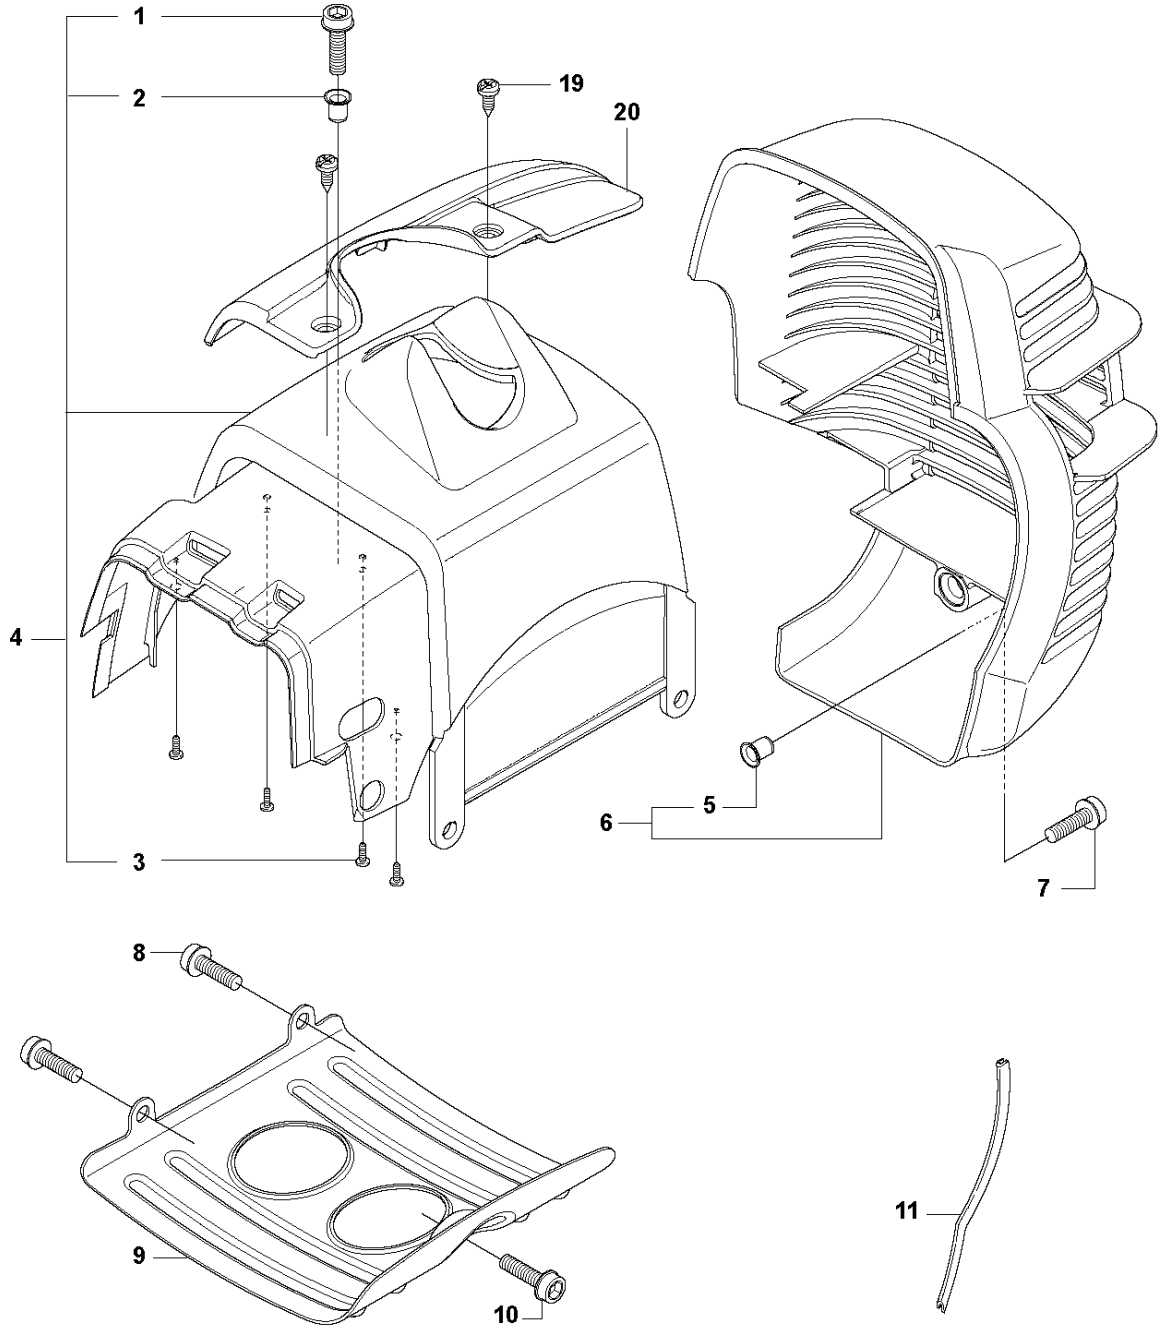

H1 333R, 333RJ
335FR, 335LS, 335Lx, 335RJx, 335Rx.
COVERS

COVER

335 RX from 20144800001-current

Ref	Part No	Description	Remark	QTY	KIT
1	503 20 03-20	SCREW IHSCFM		1	4
2	537 37 38-02	TUBULAR RIVET		1	4
3	503 21 29-10	SCREW CCRPANT		4	4
4	544 16 01-01	CYLINDER COVER		1	
5	537 37 38-03	TUBULAR RIVET		1	6
6	537 42 51-01	HEAT PROTECTOR		1	
7	503 20 03-20	SCREW IHSCFM		1	
8	503 21 75-16	SCREW IHSCFT		2	
9	537 35 72-01	PROTECTIVE PLATE		1	
10	503 21 75-16	SCREW IHSCFT		1	
11	544 02 98-01	BAR		1	
12	537 39 52-08	LABEL	335LS	1	
13	537 39 52-09	LABEL	335FR	1	
14	537 39 52-02	LABEL	335Lx	1	
15	537 39 52-03	LABEL	333RJ	1	
16	537 39 52-04	LABEL	333R	1	
17	537 39 52-05	LABEL	335RJx	1	
18	537 39 52-06	LABEL	335Rx	1	
19	503 21 35-02	SCREW	335LS, 335RJX	2	
20	502 43 39-01	ARM PROTECTION		1