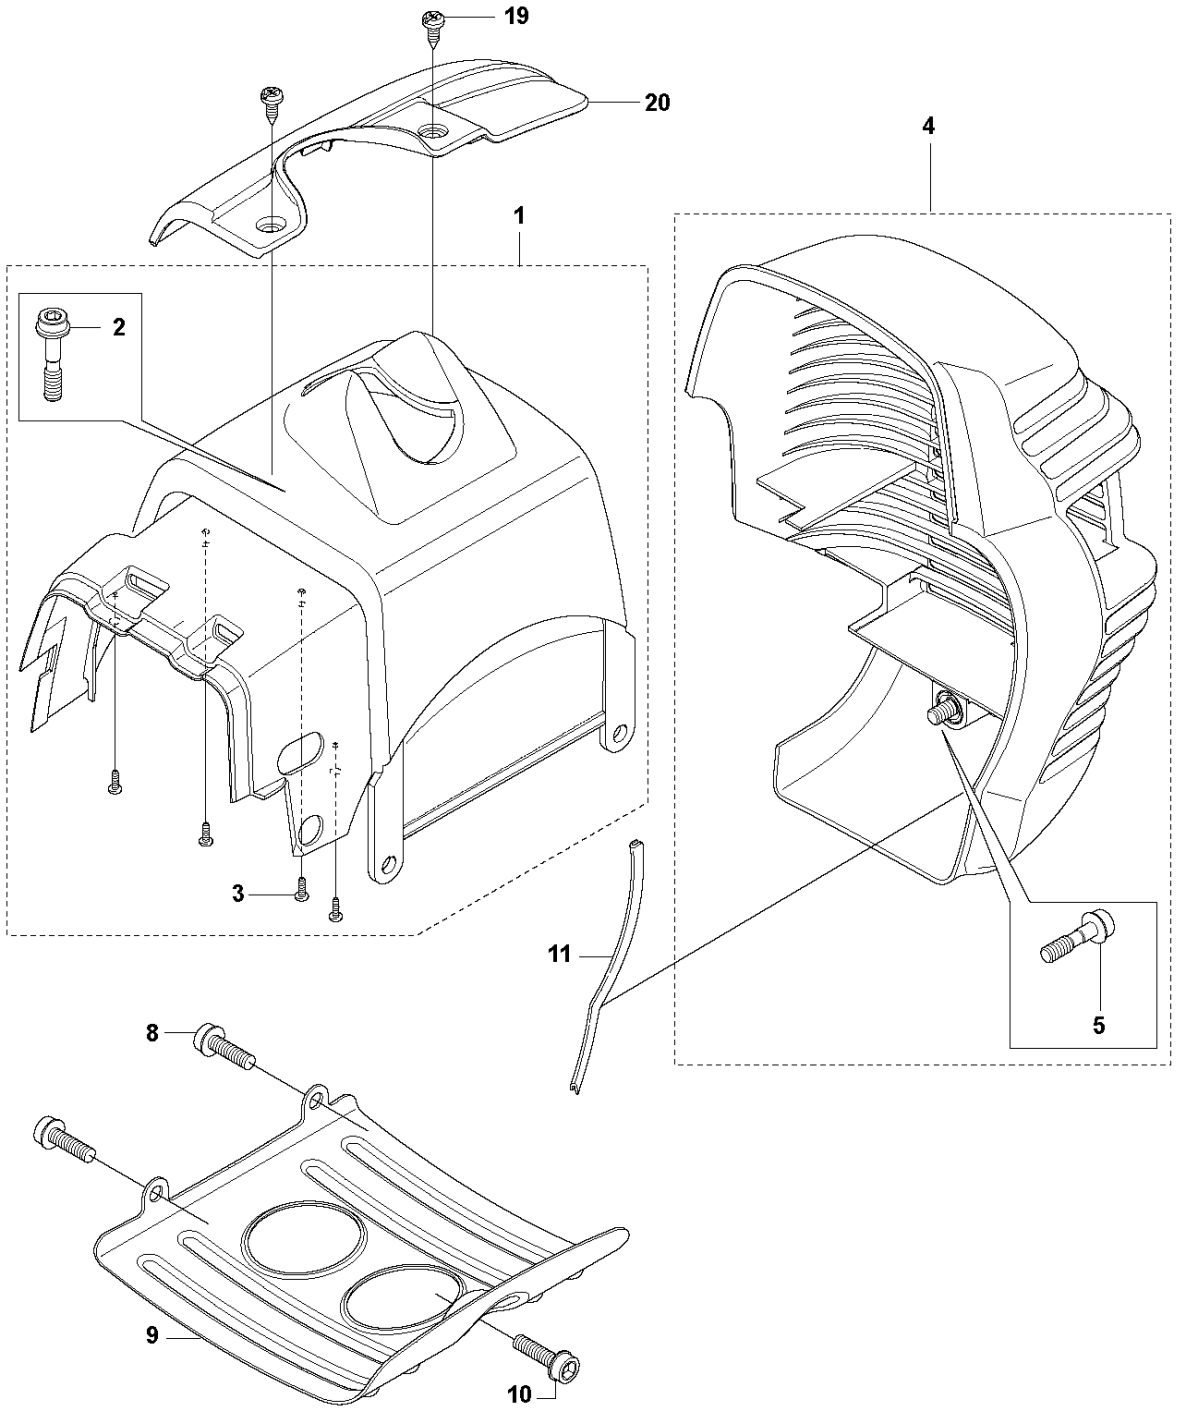

H2 333R, 333RJ
335FR, 335LS, 335Lx, 335RJx, 335Rx.
COVERS

COVER

335 RX from 20144800001-current

Ref	Part No	Description	Remark	QTY	KIT
1	544 16 01-02	CYLINDER COVER	Captive screws	1	
2	573 99 43-04	SCREW IHSCFMO	Captive screws	1	1
3	503 21 29-10	SCREW CCRPANT		4	1
4	537 42 51-02	HEAT PROTECTOR	Captive screws	1	
5	574 47 70-03	SCREW IHSCFMO	Captive screws	1	4
8	503 21 75-16	SCREW IHSCFT		2	
9	537 35 72-01	PROTECTIVE PLATE		1	
10	503 21 75-16	SCREW IHSCFT		1	
11	544 02 98-01	BAR		1	
12	537 39 52-08	LABEL	335LS	1	
13	537 39 52-09	LABEL	335FR	1	
14	537 39 52-02	LABEL	335Lx	1	
15	537 39 52-03	LABEL	333RJ	1	
16	537 39 52-04	LABEL	333R	1	
17	537 39 52-05	LABEL	335RJx	1	
18	537 39 52-06	LABEL	335Rx	1	
19	503 21 35-02	SCREW	335Rx	2	
20	502 43 39-01	ARM PROTECTION	335Rx	1