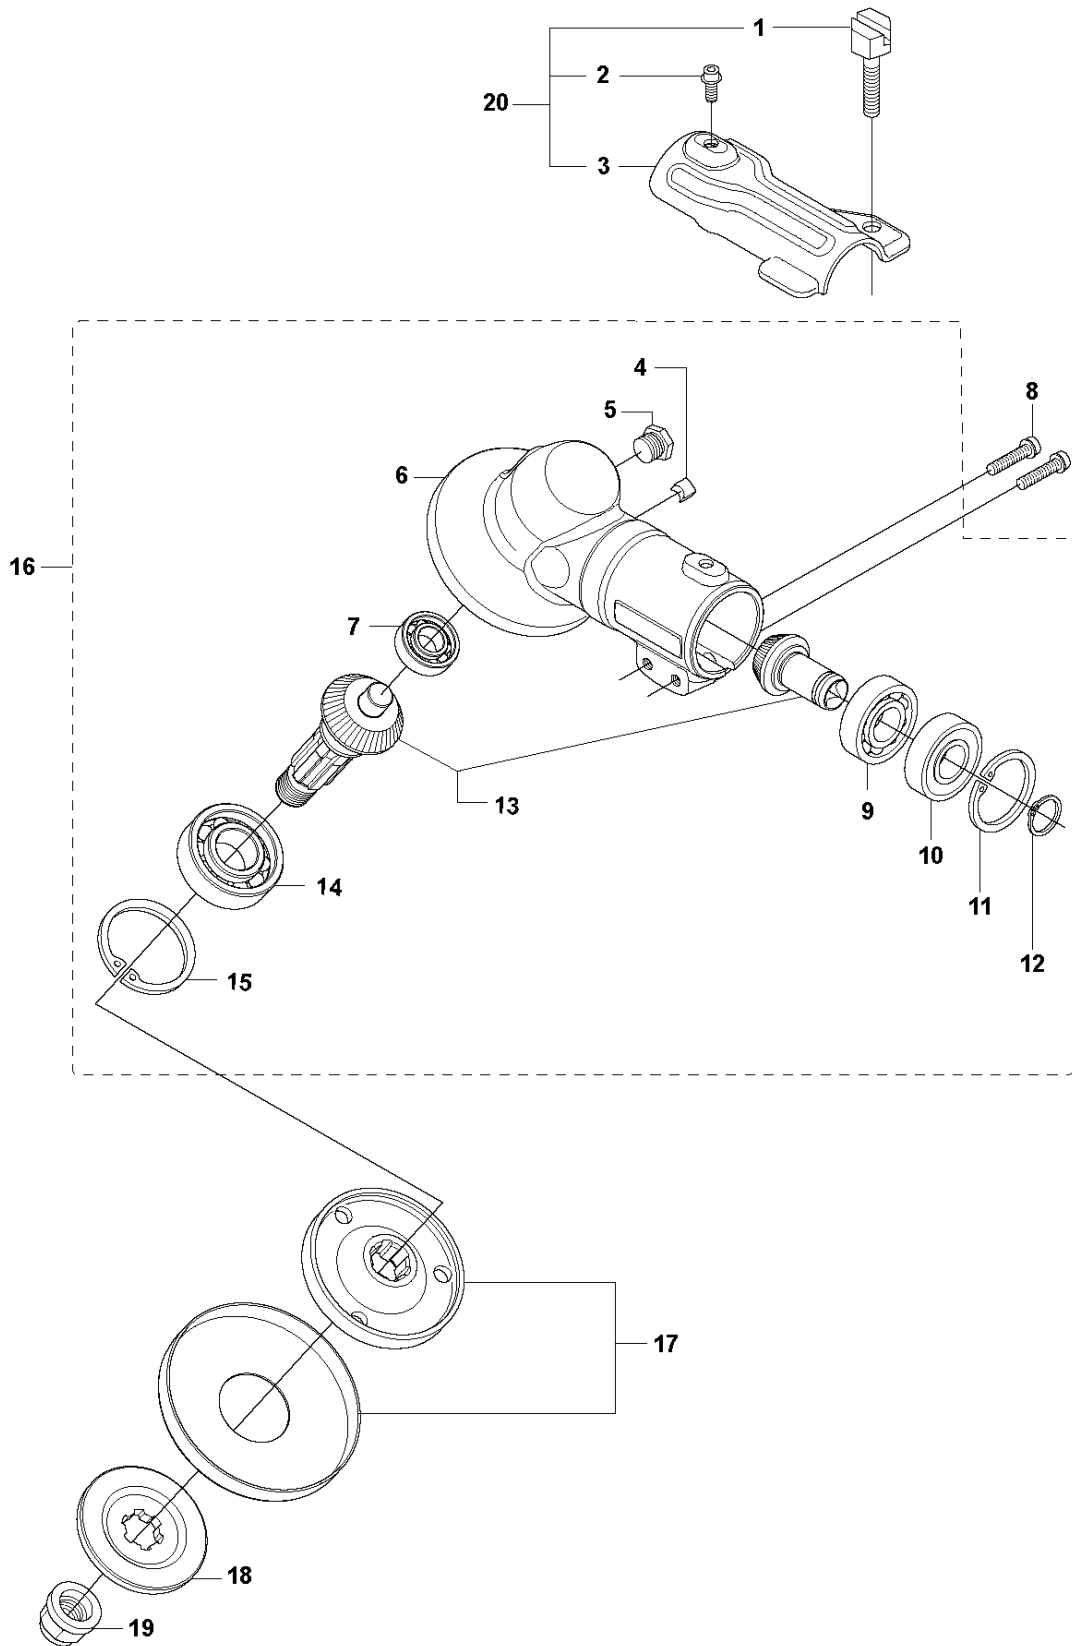

SPARE PARTS LIST

BRUSHCUTTERS/CLEARING SAWS

335 RX from 20144800001-current

A 333R, 333RJ
335FR, 335LS, 335Lx, 335RJx, 335Rx.
BEVEL GEAR

BEVEL GEAR

335 RX from 20144800001-current

Ref	Part No	Description	Remark	QTY	KIT
1	537 18 95-01	SCREW		1	20
2	503 20 02-10	SCREW IHSCFM		1	20
3	544 08 76-01	CLAMP		1	20
4	537 14 74-01	MAGNET		1	16
5	503 20 15-01	SCREW		1	16
6	537 29 59-02	GEAR HOUSING		1	16
7	738 21 99-00	BALL BEARING		1	16
8	503 20 03-25	SCREW IHSCFM		2	
9	738 21 01-10	BALL BEARING		1	16
10	738 21 01-12	BALL BEARING		1	16
11	735 31 28-10	CIRCLIP		1	16
12	735 31 14-00	CIRCLIP		1	16
13	505 13 33-01	SPARE PARTS KIT	333R, 335Rx, 335Fr	1	16
13	505 13 34-01	SPARE PARTS KIT	333RJ, 335RJx, 335Lx, 335LS	1	16
14	503 25 28-01	BALL BEARING		1	16
15	735 31 31-10	CIRCLIP		1	16
16	544 21 64-01	GEAR	333R, 335Rx, 335Fr	1	
16	537 29 58-02	BEVEL GEAR	333RJ, 335RJx, 335Lx, 335LS	1	
17	537 35 14-01	DRIVER	"(1")"	1	
18	537 34 35-01	SUPPORT FLANGE		1	
19	502 29 11-01	BLADE NUT		1	
20	574 30 68-01	CLAMP		1	

SHAFT & SUSPENSION

335 RX from 20144800001-current

Ref	Part No	Description	Remark	QTY KIT	
1	537 21 42-01	TUBE	333R, 335Rx, 335FR	1	
2	537 36 02-02	SPACER		1	1
3	537 21 41-01	TUBE	Ø = 28mm, L = 1483mm	1	1
4	537 36 02-01	SPACER		1	1
5	537 31 39-01	GUIDE	Ø = 9mm, L = 1400mm	1	1
6	537 35 52-01	DRIVE SHAFT	Ø = 8mm, L = 1527mm	1	
7	505 13 71-01	WEAR PROTECTION		1	
8	505 13 72-01	WEAR PROTECTION		1	
9	505 16 09-01	LOOP		1	
10	537 13 04-02	KNOB		1	
11	537 35 01-01	LOOP		1	9
12	725 23 39-51	SCREW EHHM		1	
13	537 37 61-01	WIRING		1	
14	503 21 75-16	SCREW IHSCFT		1	
15	537 29 48-01	LABEL		1	
16	503 20 07-78	SCREW IHSCFM		2	
17	537 38 72-01	SNAP LOCKING		2	