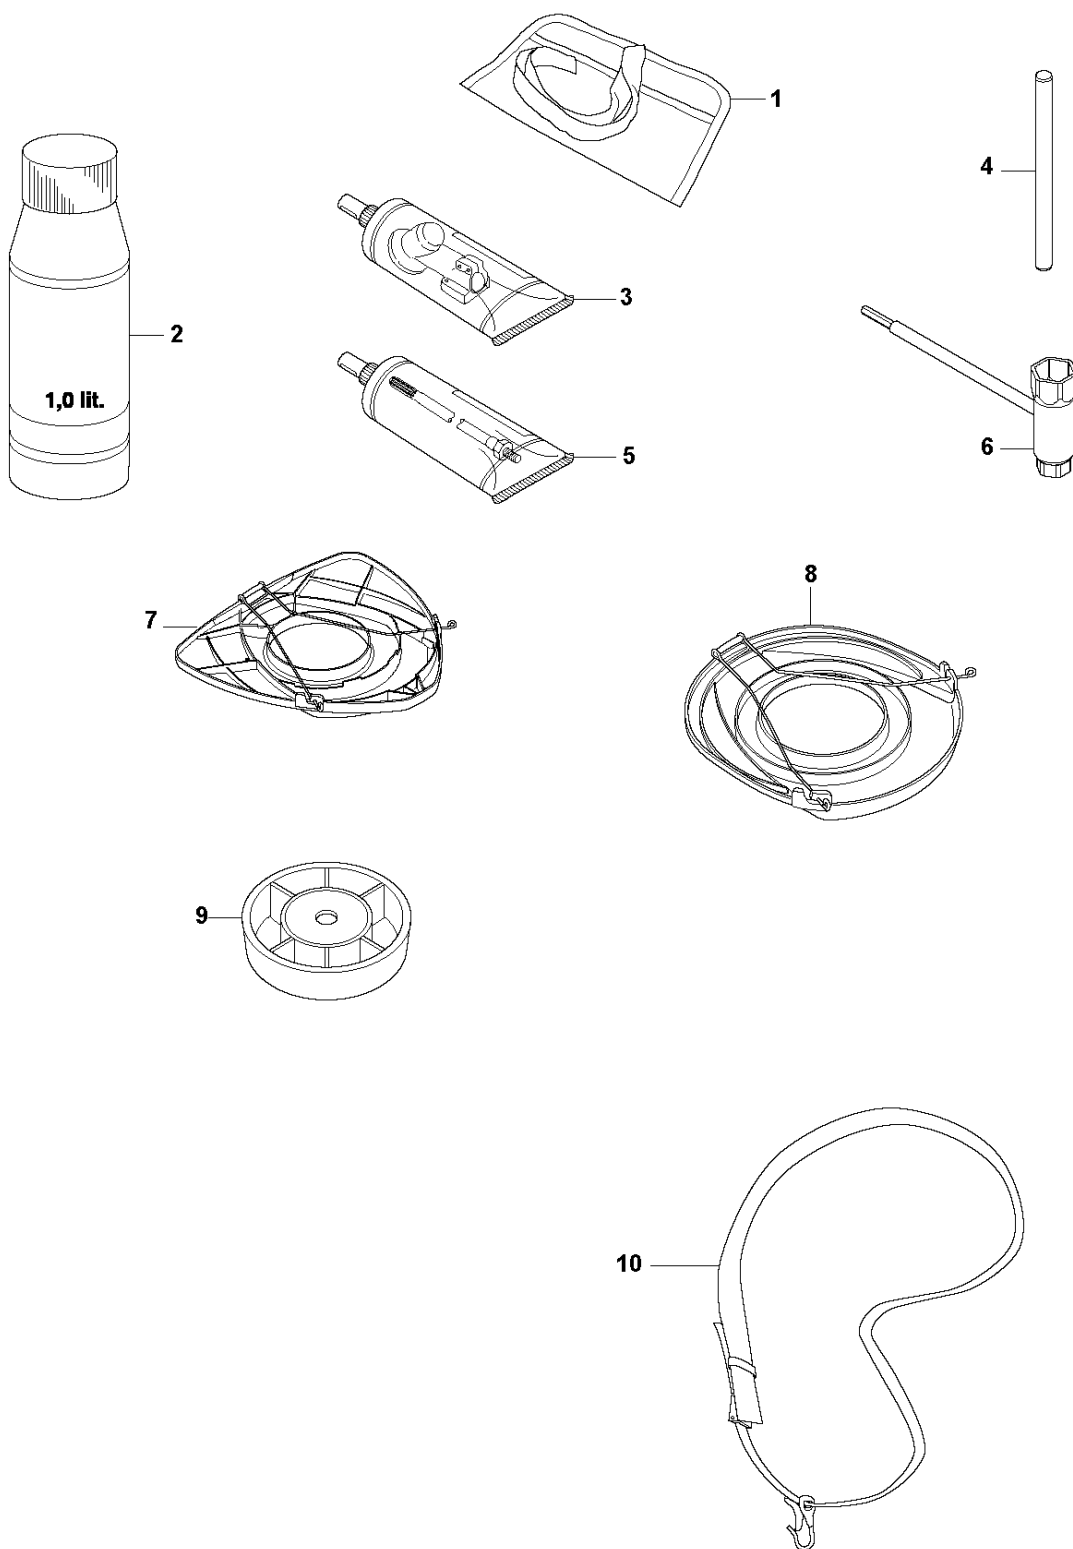

ACCESSORIES

335 RX from 20144800001-current

Ref	Part No	Description	Remark	QTY KIT	
1	501 32 04-02	SAW BLADE GUARD	Incl. Pos. 2-7	1	
2	574 53 06-01	CLAMP	Spare part incl. Screws Pos. 3	1	1
3	573 99 43-04	SCREW IHSCFMO	Captive Screw M5	2	1, 2
4	501 32 08-01	ADAPTER		1	1
5	574 53 26-01	BLADE GUARD	Incl. Pos. 6-7	1	1
6	503 20 02-16	SCREW IHSCFM		4	1, 5
7	574 03 95-01	LOCK NUT		4	1, 5
8	503 21 07-16	SCREW IHSCFT	333R, 335Rx	1	13
8	503 21 68-25	SCREW IHSCFT	333RJ, 335RJx, 335Lx, 335LS	1	13
9	503 79 88-01	BLADE		1	13
10	544 12 45-01	RETAINER	33RJ, 335RJx, 335Lx, 335LS	1	13
11	537 38 72-01	SNAP LOCKING		4	13
12	537 39 63-01	SPLASH GUARD	333R, 335Rx	1	13
12	537 39 63-03	SPLASH GUARD	333RJ, 335RJx, 335Lx, 335LS	1	
13	537 33 16-01	COMBINATION GUARD	333R, 335Rx	1	
13	537 33 16-03	SPLASH GUARD	333RJ, 335Lx, 335RJx, 335LS	1	
14	503 21 68-25	SCREW IHSCFT		1	17
15	503 79 88-01	BLADE		1	17
16	544 12 45-01	RETAINER		1	17
17	537 34 94-03	TRIMMER GUARD ASSY		1	
18	503 21 68-25	SCREW IHSCFT		1	20
19	503 79 88-01	BLADE		1	20
20	502 44 81-01	TRIMMER GUARD ASSY		1	

U 333R, 333RJ
335FR, 335LS, 335Lx, 335RJx, 335Rx.
ACCESSORIES