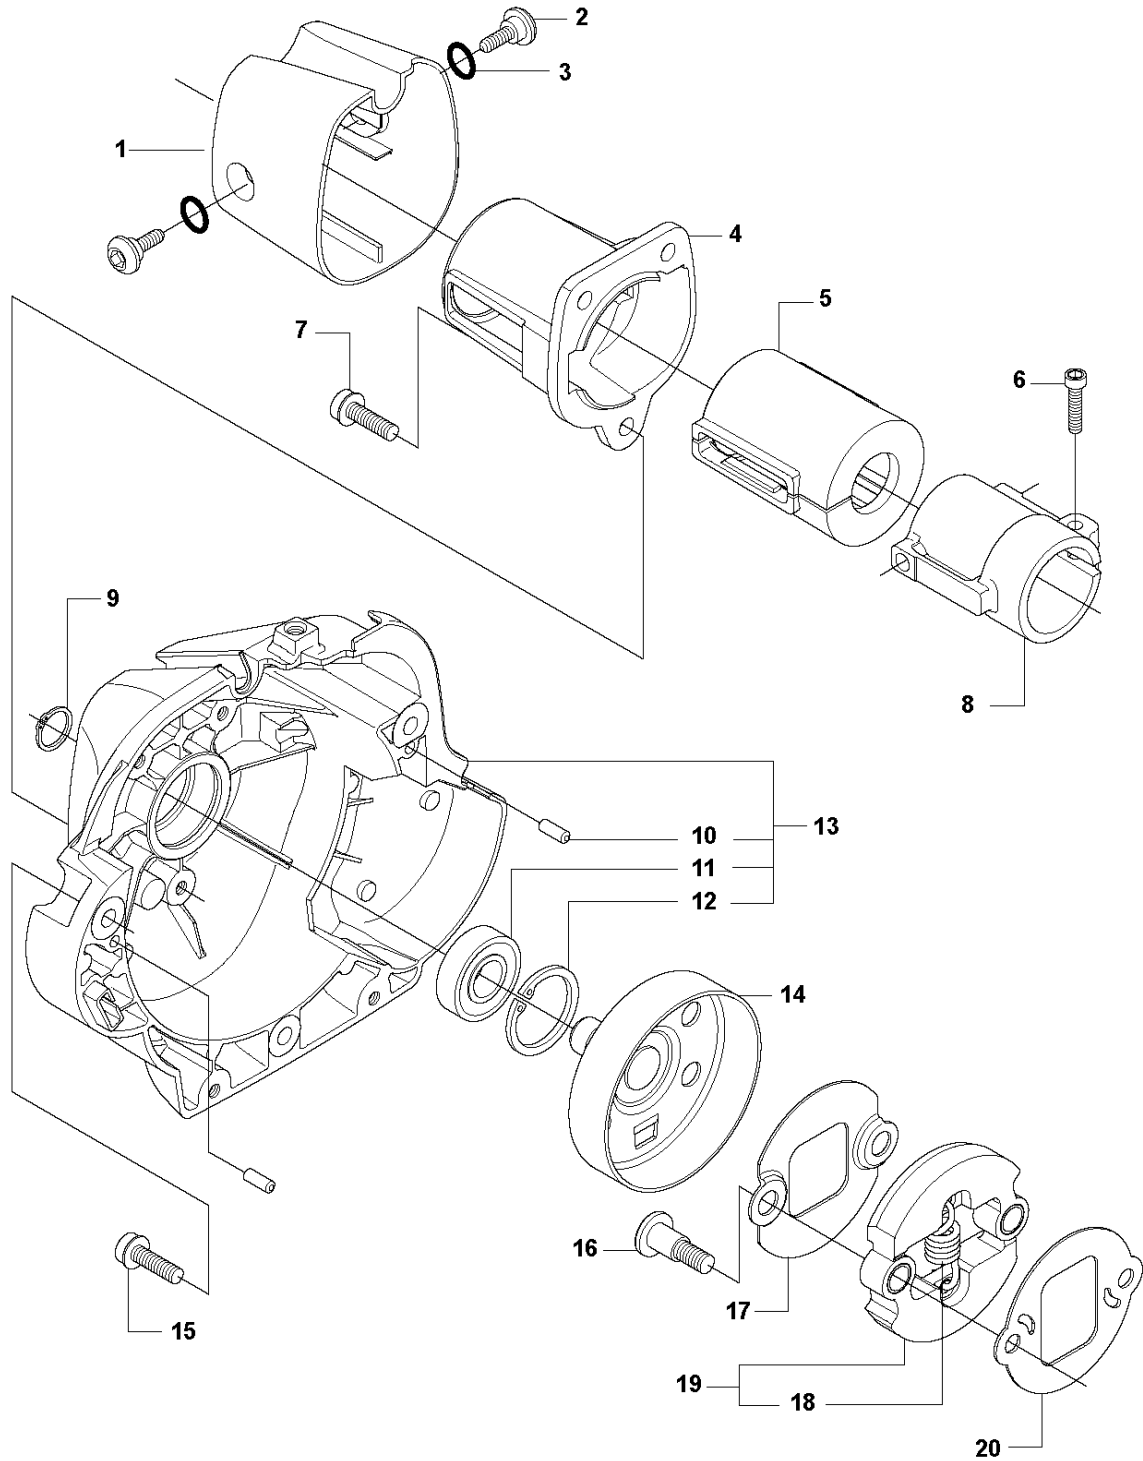

G 333R, 333RJ
335FR, 335LS, 335Lx, 335RJx, 335Rx.
CLUTCH & CLUTCH COVER

CLUTCH

335 RX from 20144800001-current

Ref	Part No	Description	Remark	QTY	KIT
1	544 11 97-01	COVER	333RJ, 335RJx, 335Lx, 335LS	1	
1	537 32 61-01	COVER	333R, 335Rx, 335FR	1	
2	503 96 13-01	SCREW		2	
3	740 42 06-00	O-RING		2	
4	537 31 00-01	COVER		1	
5	537 32 27-01	ANTIVIBRATION ELEMENT		1	
6	725 53 33-55	SCREW IHSCM		1	
7	503 20 03-20	SCREW IHSCFM		3	
8	537 31 01-01	COMPRESSION SLEEVE	333R, 335Rx, 335FR	1	
8	537 31 01-02	COMPRESSION SLEEVE	333RJ, 335RJx, 335Lx, 335LS	1	
9	735 31 14-00	CIRCLIP		1	
10	503 24 07-02	PARALLEL PIN		2	13
11	738 21 01-04	BALL BEARING		1	13
12	735 31 28-10	CIRCLIP		1	13
13	537 30 29-01	CLUTCH COVER		1	
14	537 35 29-01	CLUTCH DRUM		1	
15	503 20 03-20	SCREW IHSCFM		3	
16	537 41 81-01	SCREW		2	
17	537 41 57-01	WASHER		1	
18	537 42 72-01	SPRING		1	19
19	537 34 04-01	CLUTCH		1	
20	537 04 68-01	WASHER		1