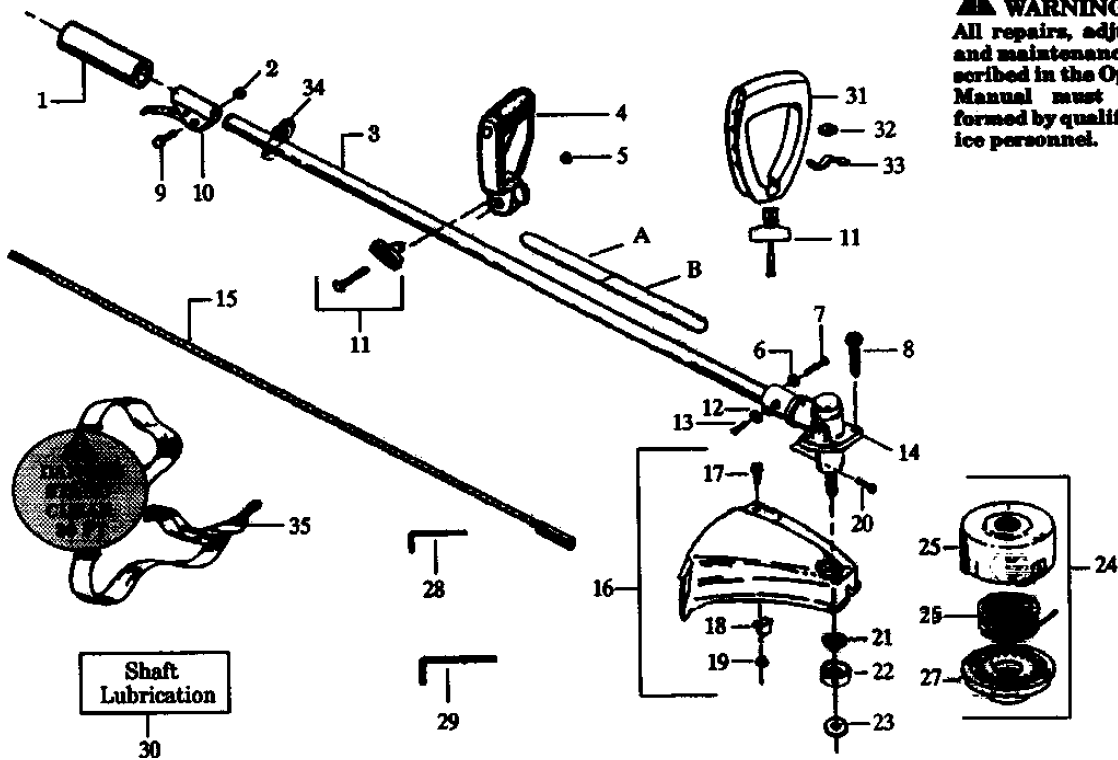

PARTS LIST NO. 530-067743 - 12/18/89		HUSQVARNA PARTS LIST	Trimmer Model: 32 RL	
Page No. 1	REPLACES NONE			Note: Illustrations may differ from actual models due to design changes

WARNING
All repairs, adjustments and maintenance not described in the Operator's Manual must be performed by qualified service personnel.