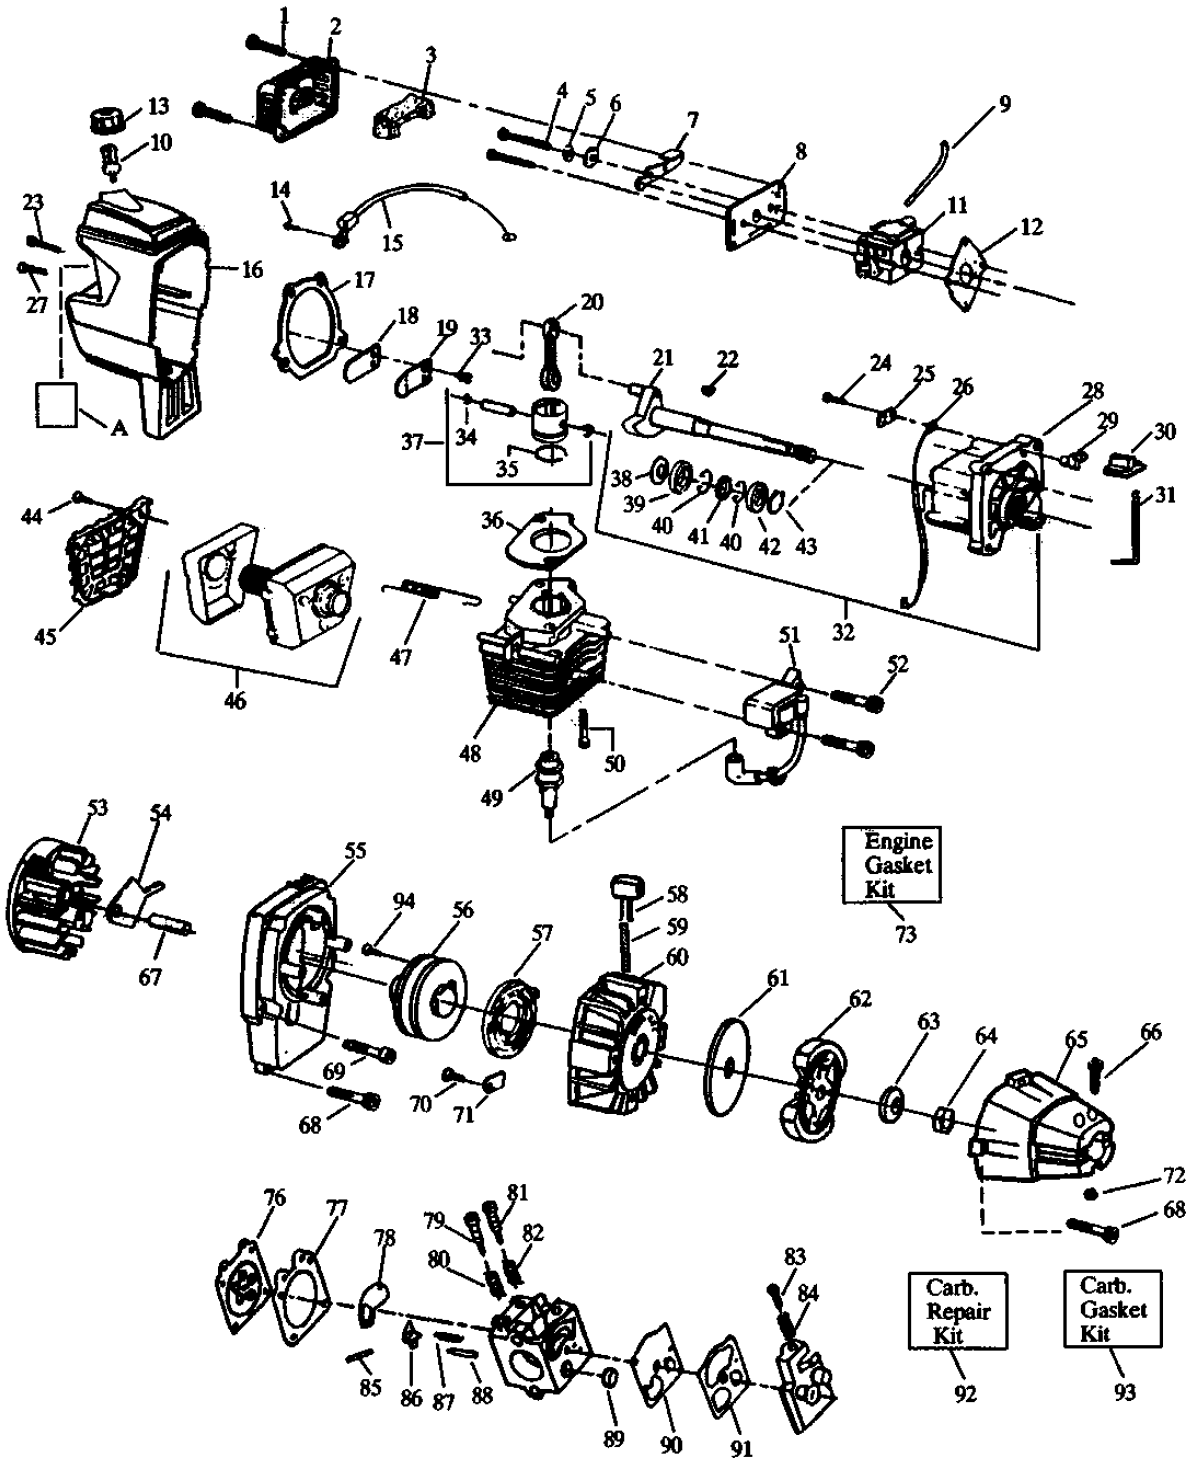

PARTS LIST NO. 530-067743 - 12/18/89		HUSQVARNA PARTS LIST	Trimmer Model: 32 RL		
Page No. 2	REPLACES NONE			<i>Note: Illustrations may differ from actual models due to design changes</i>