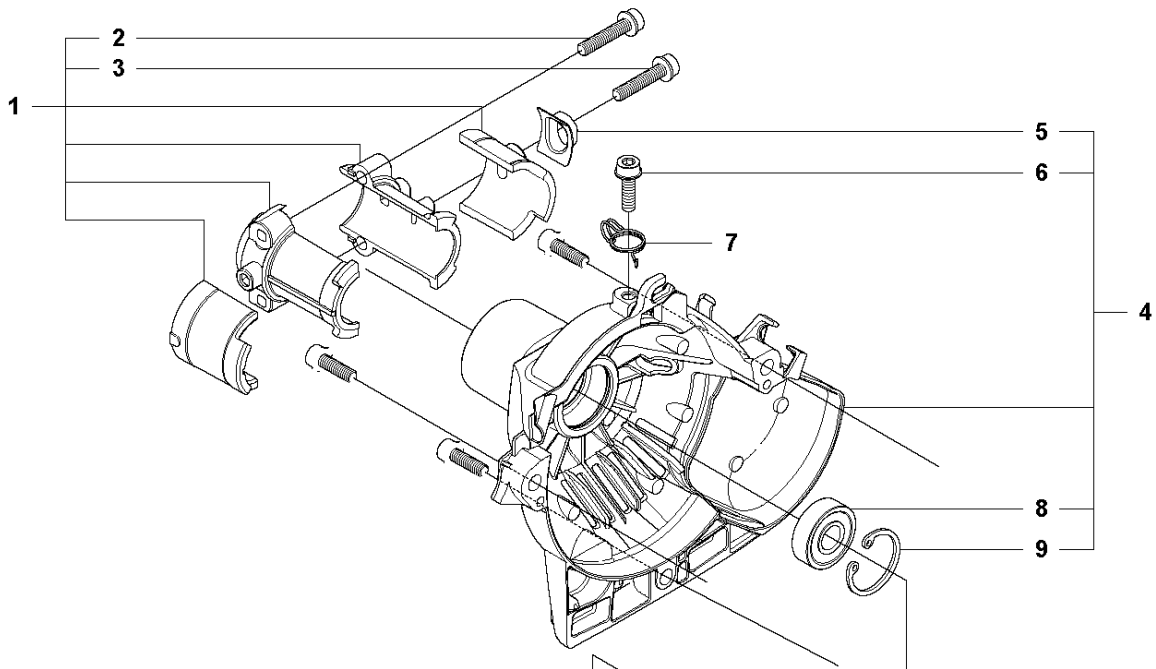

P 327LS, LX, LDX, RX, RDX, RJX, 323RII
CRANK CASE

CRANKCASE

327 RDX, 20120100001-Current

Ref	Part No	Description	Remark	QTY	KIT
1	537 30 96-01	SLEEVE		1	
2	503 21 68-25	SCREW IHSCFT		1	1
3	503 21 68-25	SCREW IHSCFT		1	1
4	537 04 12-09	CLUTCH COVER		1	
5	537 42 50-01	PROTECTIVE PLATE		1	4
6	503 20 03-16	SCREW IHSCFM	M5x16	1	4
7	537 07 36-01	SPRING		1	
8	503 25 05-01	BALL BEARING		1	4
9	537 33 67-01	CIRCLIP		1	4
10	537 08 52-03	CRANKCASE		1	
11	503 20 03-16	SCREW IHSCFM		1	10
12	537 06 69-01	GASKET		1	10
13	537 08 85-01	GASKET		1	10
14	537 06 68-01	INSERT CRANKCASE		1	10
15	503 20 03-16	SCREW IHSCFM		1	10
16	503 20 03-16	SCREW IHSCFM		1	10
17	503 21 66-18	SCREW IHSCFT		1	10
18	503 20 03-16	SCREW IHSCFM		1	10
19	503 21 66-18	SCREW IHSCFT		1	10
20	503 20 03-16	SCREW IHSCFM		1	10
21	503 21 77-16	SCREW IHSCFT		1	10
22	503 20 14-12	SCREW IHSCFMO	M5x12	1	10
23	503 20 03-16	SCREW IHSCFM		1	10