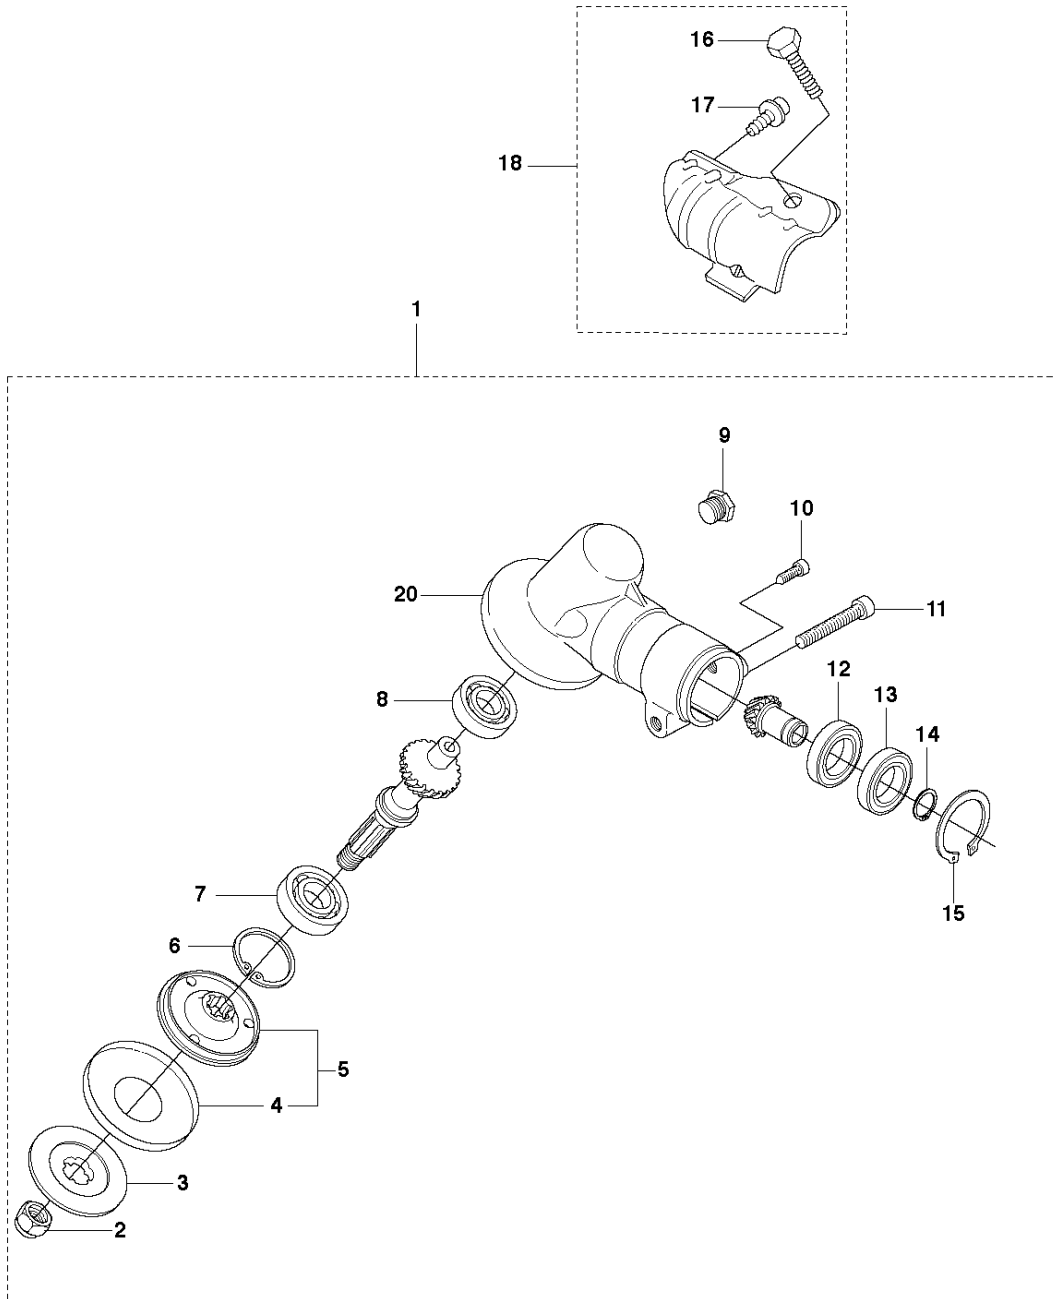

A 327LS, LX, LDX, RX, RDX, RJX, 323R11
BEVEL GEAR

BEVEL GEAR

327 RDX, 20120100001-Current

Ref	Part No	Description	Remark	QTY	KIT
1	537 19 92-02	BEVEL GEAR ASSY		1	
2	503 85 63-01	NUT		1	1
3	537 28 56-01	SUPPORT FLANGE		1	1
4	537 29 26-01	CUP		1	1
5	537 23 49-01	DRIVER ASSY		1	1
6	735 31 28-10	CIRCLIP		1	1
7	503 25 24-01	BALL BEARING		1	1
8	738 21 98-00	BALL BEARING		1	1
9	503 20 15-01	SCREW		1	1
10	503 20 14-12	SCREW IHSCFMO		1	1
11	503 20 07-25	SCREW IHSCFM		1	1
12	738 21 99-00	BALL BEARING		1	1
13	738 21 99-02	BALL BEARING		1	1
14	735 31 11-00	CIRCLIP		1	1
15	735 31 25-10	CIRCLIP		1	1
16	725 23 70-51	SCREW		1	18
17	503 20 07-12	SCREW IHSCFM		1	18
18	574 30 69-01	CLAMP	Captive screws	1	
20	537 33 37-01	GEAR HOUSING		1