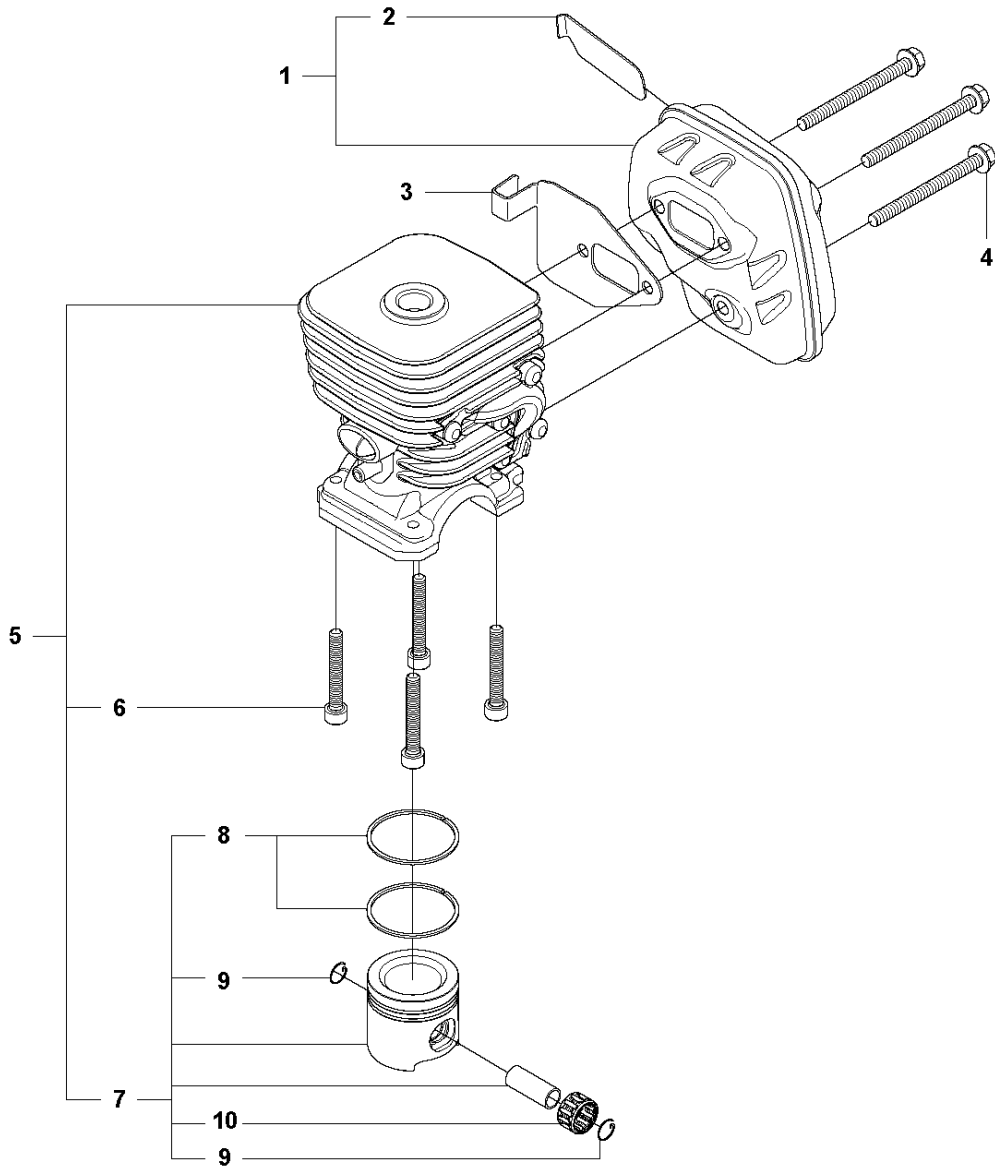

N 327LS, LX, LDX, RX, RDX, RJX, 323RII
CYLINDER PISTON & MUFFLER

CYLINDER, PISTON & MUFFLER

327 RDX, 20120100001-Current

Ref	Part No	Description	Remark	QTY KIT	
1	537 22 17-04	MUFFLER ASSY	Cat.	1	
2	537 22 18-01	SPARK ARRESTER SCREEN		1	1
3	537 01 41-01	GASKET		1	
4	502 07 81-01	SCREW EHHFM		3	
5	537 08 51-03	CYLINDER	Ø=34mm	1	
6	503 20 07-35	SCREW IHSCFM		4	5
7	537 40 59-02	PISTON		1	5
8	537 40 62-01	PISTON RING		1	7
9	737 44 08-00	CIRCLIP		1	7
10	503 71 22-01	BEARING		1	7