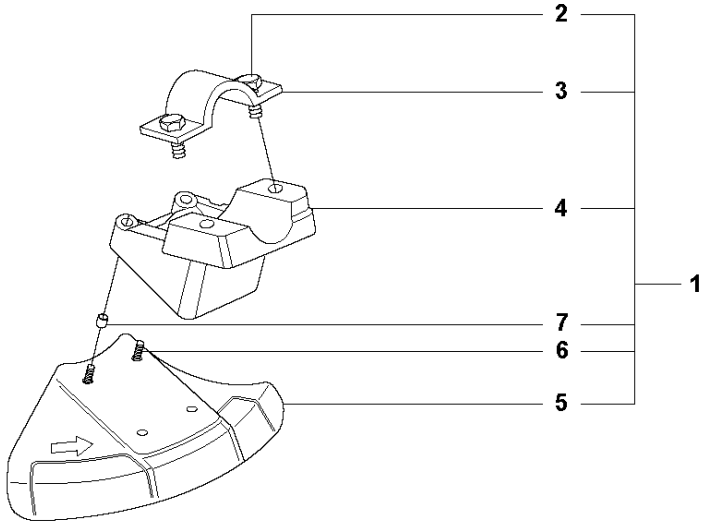

S 327LS, LX, LDX, RX, RDX, RJX, 323RII
ACCESSORIES

ACCESSORIES

327 RDX, 20120100001-Current

Ref	Part No	Description	Remark	QTY	KIT
1	544 04 42-10	ACCESSORY BAG	Captive screws 323RII, 327Rx	1	
2	573 99 43-04	SCREW IHSCFMO	Captive screws	2	1
3	574 56 80-01	CLAMP	Captive screws	1	1
4	537 29 34-01	ADAPTER		1	1
5	574 56 49-02	BLADE GUARD	Captive screws	1	1
6	503 20 03-16	SCREW IHSCFM	Captive screws	4	1
7	574 03 95-01	LOCK NUT	Captive screws	4	1
8	503 97 71-01	TRIMMER GUARD ASSY	327Lx, 327LDx	1	
9	503 21 07-16	SCREW IH SCT		1	8
10	503 79 88-01	BLADE		1	8
11	503 93 42-02	COMBINATION GUARD	323RII, 327Rx	1	
12	503 21 07-16	SCREW IH SCT		1	11
13	503 79 88-01	BLADE		1	11