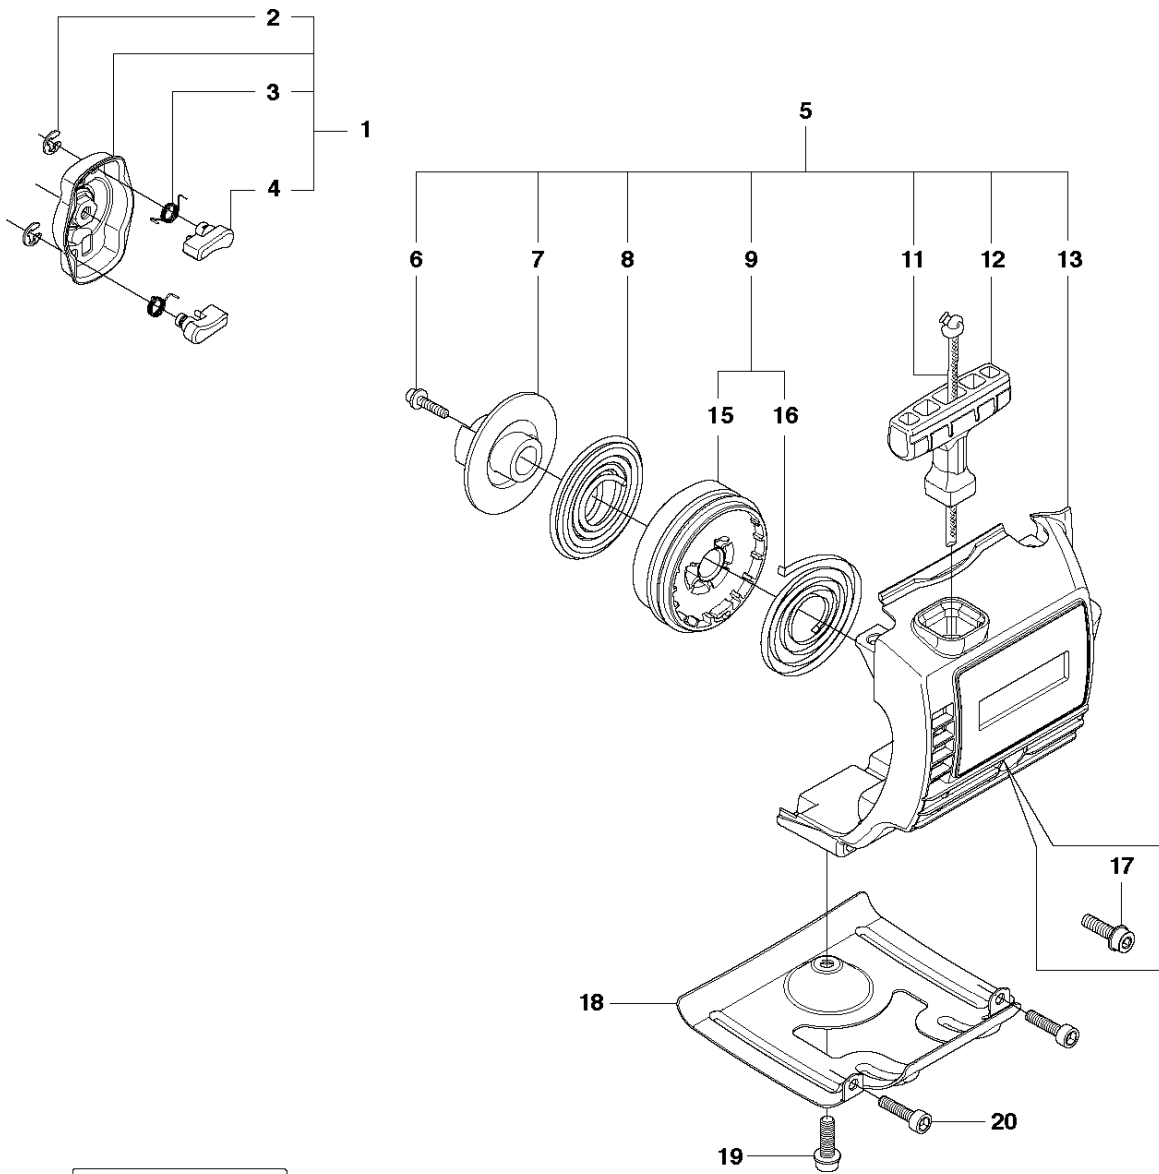

K2 327LX, LDX, RX, RDX, RJX, 323RII
STARTER

STARTER

327 RDX, 20120100001-Current

Ref	Part No	Description	Remark	QTY	KIT
1	503 87 33-05	STARTER PAWL		1	
2	735 31 08-20	E-CLIP		2	1
3	503 87 36-01	SPRING		2	1
4	503 87 35-02	STARTER PAWL		2	1
5	544 07 11-03	STARTER ASSY	Captive screws	1	
6	503 21 77-25	SCREW IH SCT		1	5
7	544 03 87-02	DRIVER		1	5
8	544 03 88-02	SPRING		1	5
9	544 16 65-01	STARTER PULLEY ASSY		1	5
11	503 85 89-01	STARTER ROPE		1	5
12	537 00 84-01	STARTER HANDLE		1	5
13	537 41 16-02	STARTER HOUSING	Captive screws	1	5
15	544 03 86-01	STARTER PULLEY		1	5, 9
16	503 85 90-01	RECOIL SPRING		1	5, 9
17	574 47 70-03	SCREW IH SCFMO	Captive screw M5x16	1	5
18	537 03 41-01	PROTECTIVE PLATE		1	
19	503 20 14-12	SCREW IH SCFMO	M5x12	1	
20	503 21 66-18	SCREW IH SCT		2	
21	537 35 34-56	LABEL	327LDx	1	
22	537 35 34-57	LABEL	327RJx	1	
23	537 35 34-58	LABEL	323RII	1	
24	537 35 34-59	LABEL	327Rx	1	
25	537 35 34-60	LABEL	327RDx	1