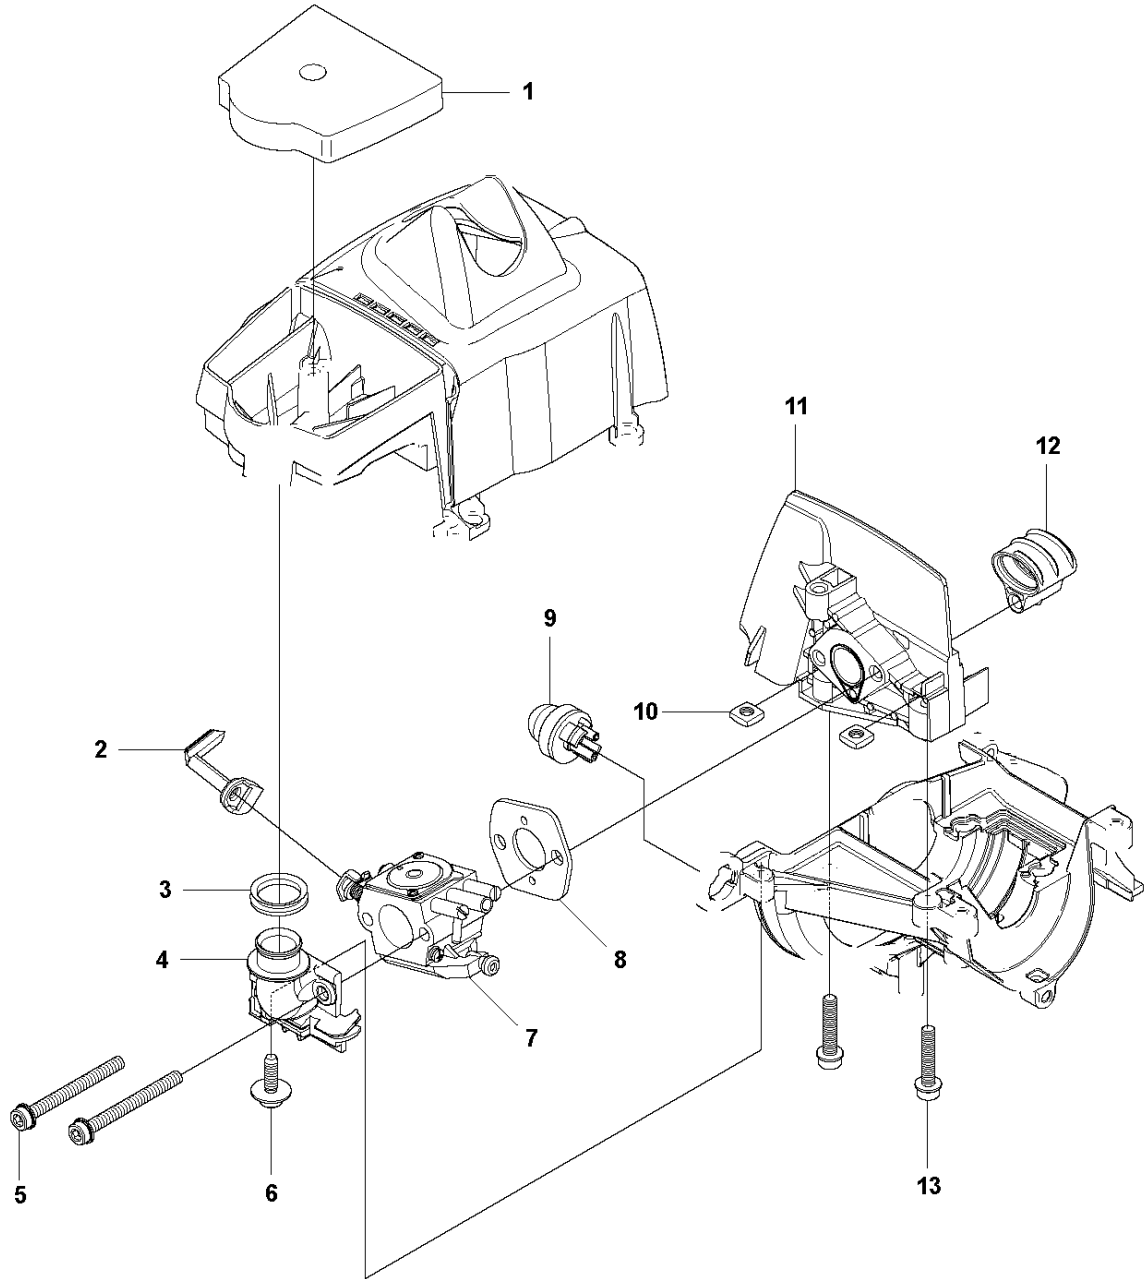

J 327LX, LDX, RX, RDX, RJX, LX, 323R11
CARBURETOR & AIR FILTER

CARBURETOR & AIR FILTER

327 RDX, 20120100001-Current

Ref	Part No	Description	Remark	QTY KIT
1	537 14 31-01	AIR FILTER ASSY		1
2	503 96 25-01	CHOKE CONTROL		1
3	740 68 11-21	V-RING		1
4	502 49 90-01	BRACKET		1
5	503 21 75-50	SCREW IHSCFT		2
6	503 21 77-16	SCREW IHSCFT		1
7	503 28 34-01	CARBURETTOR	Zama C1Q-EL24, NOT FOR US	1
7	576 01 98-01	CARBURETTOR	Hualong HQ-2, only option for US	1
8	503 49 71-01	GASKET		1
9	503 93 66-01	PURGE		1
10	503 22 65-04	SQUARE NUT		2
11	503 91 09-01	INSULATION WALL		1
12	503 94 26-01	INLET PIPE		1
13	503 20 03-25	SCREW IHSCFM		2
14	505 27 10-01	FILTER		1