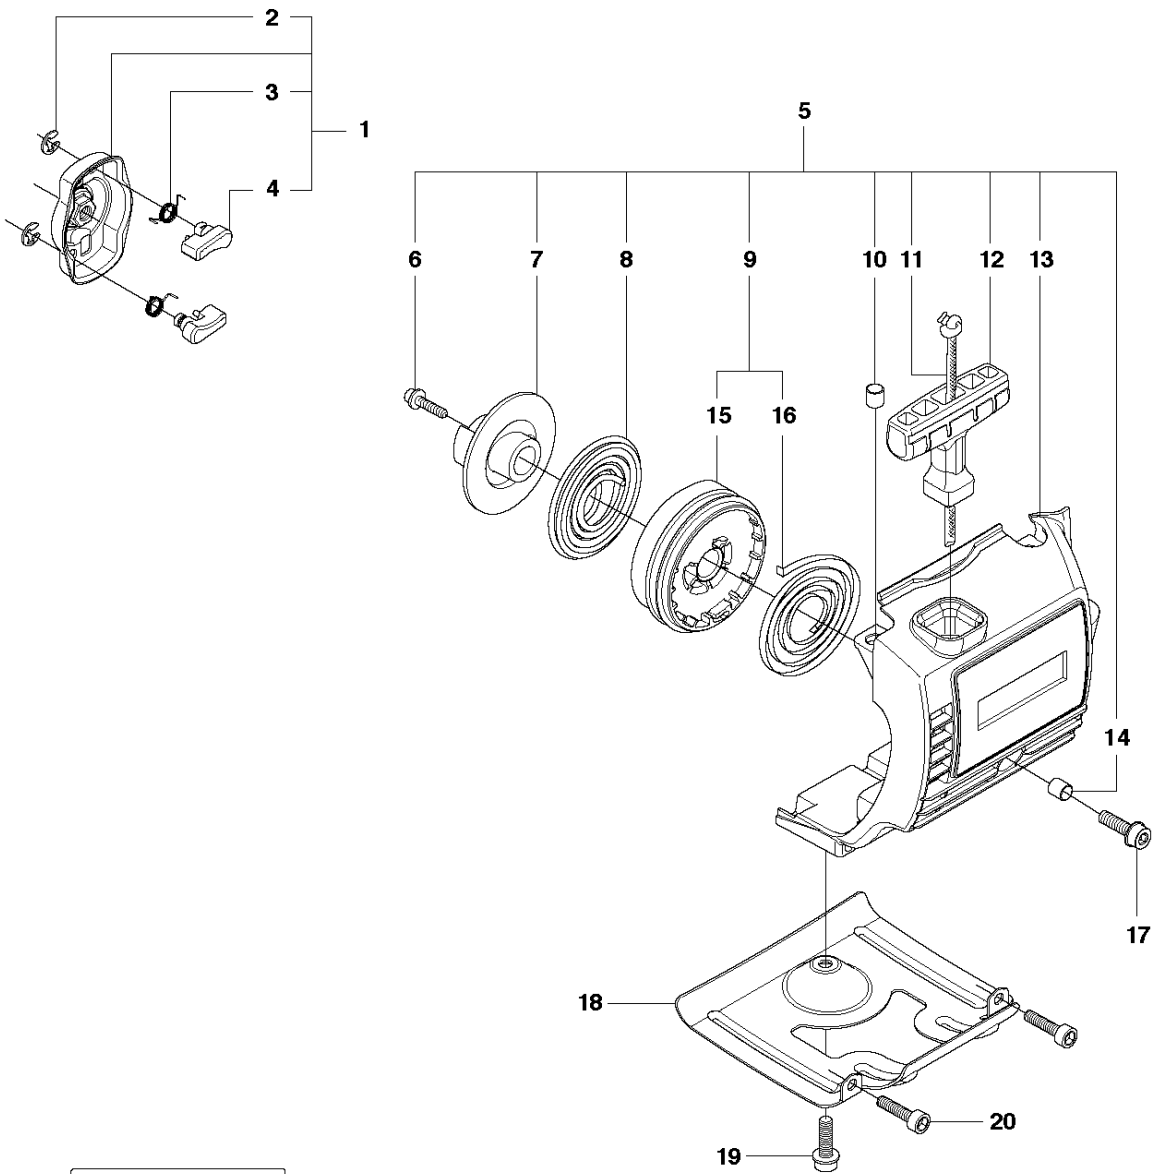

K1 327LX, LDX, RX, RDX, RJX, 323RII
STARTER

STARTER

327 RDX, 20120100001-Current

Ref	Part No	Description	Remark	QTY	KIT
1	503 87 33-05	STARTER PAWL		1	
2	735 31 08-20	E-CLIP		2	1
3	503 87 36-01	SPRING		2	1
4	503 87 35-02	STARTER PAWL		2	1
5	544 07 11-02	STARTER ASSY		1	
6	503 21 77-25	SCREW IH SCT		1	5
7	544 03 87-02	DRIVER		1	5
8	544 03 88-02	SPRING		1	5
9	544 16 65-01	STARTER PULLEY ASSY		1	5
10	537 37 93-02	SPACING SLEEVE		2	5
11	503 85 89-01	STARTER ROPE		1	5
12	537 00 84-01	STARTER HANDLE		1	5
13	537 41 16-01	STARTER HOUSING		1	5
14	537 37 93-02	SPACING SLEEVE		1	5
15	544 03 86-01	STARTER PULLEY		1	5, 9
16	503 85 90-01	RECOIL SPRING		1	5, 9
17	503 20 03-16	SCREW IHSCFM	M5x16	1	
18	537 03 41-01	PROTECTIVE PLATE		1	
19	503 20 14-12	SCREW IHSCFMO	M5x12	1	
20	503 21 66-18	SCREW IH SCT		2	
21	537 35 34-56	LABEL	327LDx	1	
22	537 35 34-57	LABEL	327RJx	1	
23	537 35 34-58	LABEL	323RII	1	
24	537 35 34-59	LABEL	327Rx	1	
25	537 35 34-60	LABEL	327RDx	1