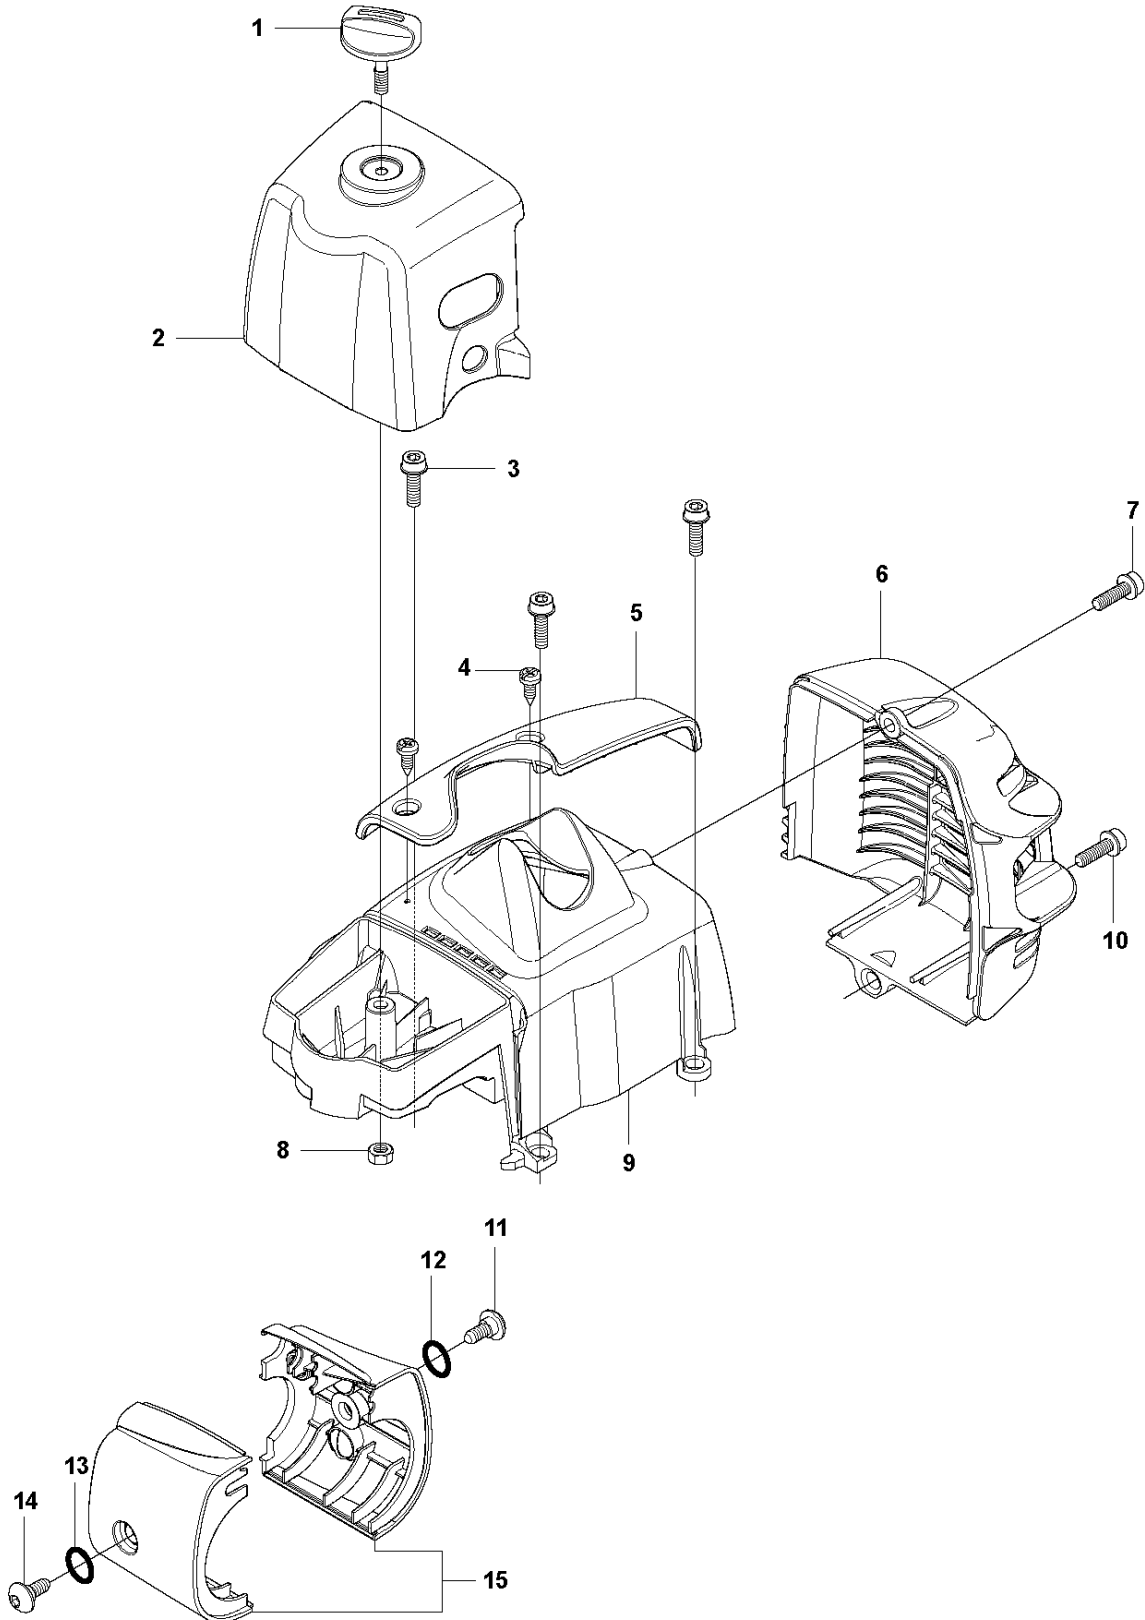

H1 327Lx, LDx, Rx, RDx, RJx,
COVERS

COVER

327 RDX, 20120100001-Current

Ref	Part No	Description	Remark	QTY KIT
1	537 21 32-10	KNOB		1
2	502 48 13-01	FILTER COVER		1
3	503 20 03-16	SCREW IHSCFM	M5x16	4
4	503 21 35-12	SCREW CCRPANT		2
5	502 48 16-01	ARM PROTECTION		1
6	544 84 81-01	HEAT PROTECTOR		1
7	503 21 68-20	SCREW IHSCFT		1
8	503 22 24-01	LOCK NUT		1
9	502 48 14-01	CYLINDER COVER		1
10	503 20 03-16	SCREW IHSCFM		1
11	503 96 13-01	SCREW		1
12	740 42 06-00	O-RING		1
13	740 42 06-00	O-RING		1
14	503 96 13-01	SCREW		1
15	502 48 15-01	COVER		1