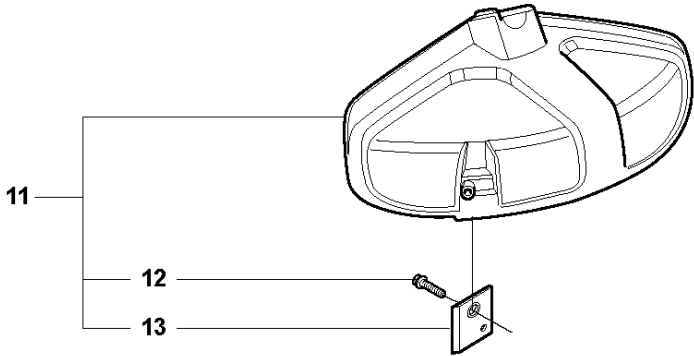

S 327LS, LX, LDX, RX, RDX, RJX, 323RII
ACCESSORIES

ACCESSORIES

327 RDX, 20120100001-Current

Ref	Part No	Description	Remark	QTY	KIT
1	544 04 42-10	ACCESSORY BAG	Captive screws 323RII, 327Rx	1	
2	573 99 43-04	SCREW IHSCFMO	Captive screws	2	1
3	574 56 80-01	CLAMP	Captive screws	1	1
4	537 29 34-01	ADAPTER		1	1
5	574 56 49-02	BLADE GUARD	Captive screws	1	1
6	503 20 03-16	SCREW IHSCFM	Captive screws	4	1
7	574 03 95-01	LOCK NUT	Captive screws	4	1
8	503 97 71-01	TRIMMER GUARD ASSY	327Lx, 327LDx	1	
9	503 21 07-16	SCREW IH SCT		1	8
10	503 79 88-01	BLADE		1	8
11	503 93 42-02	COMBINATION GUARD	323RII, 327Rx	1	
12	503 21 07-16	SCREW IH SCT		1	11
13	503 79 88-01	BLADE		1	11