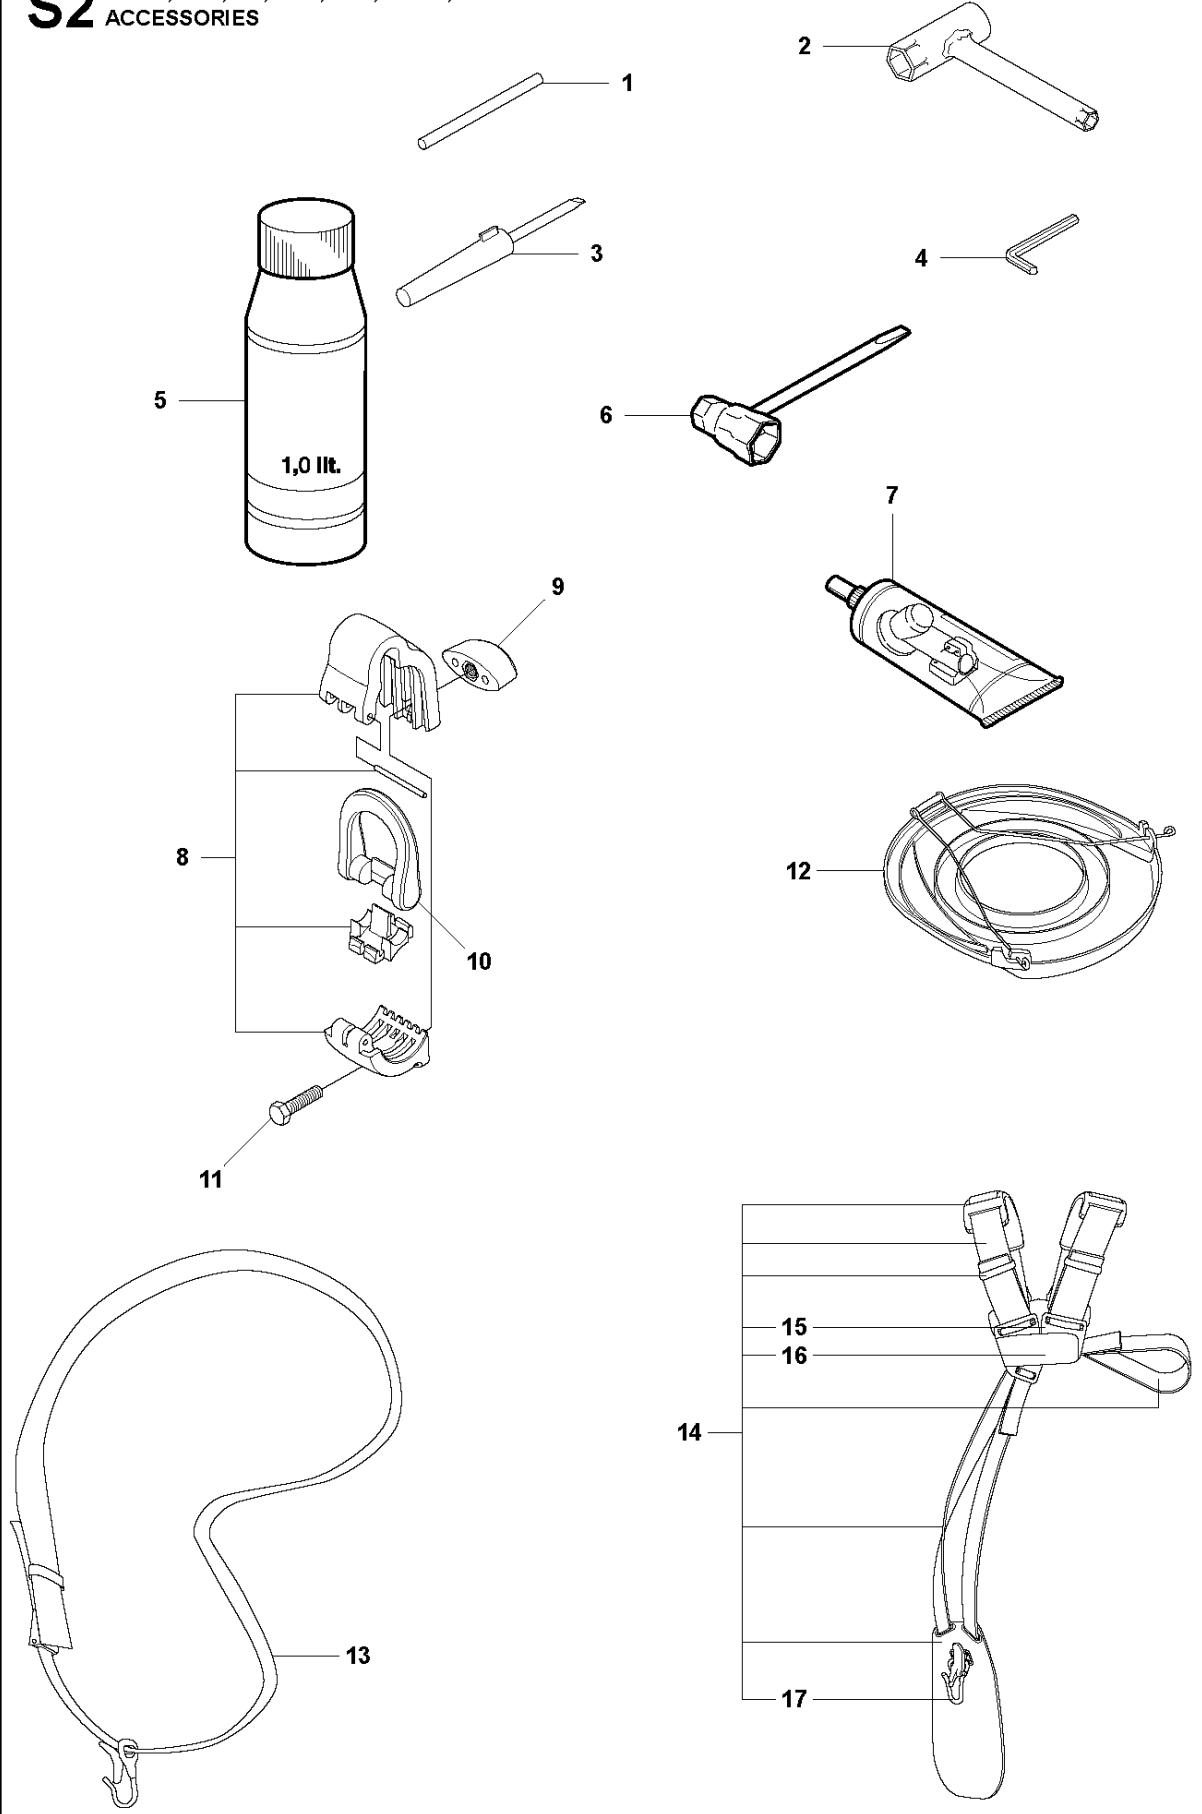

S2 327LX, LDX, RX, RDX, RJX, 323Rii, 327LS
ACCESSORIES

ACCESSORIES

327 RDX, 20120100001-Current

Ref	Part No	Description	Remark	QTY	KIT
1	502 28 59-01	STOP		1	
2	502 11 46-02	SOCKET WRENCH		1	
3	501 60 02-03	SCREWDRIVER		1	
4	502 21 58-01	WRENCH		1	
5	531 00 92-48	FILTER OIL		1	
6	501 69 17-01	COMBINATION WRENCH		1	
7	503 97 64-01	GREASE		1	
8	537 35 36-01	LOOP		1	
9	537 13 04-02	KNOB		1	
10	537 35 01-01	LOOP		1	
11	725 23 31-51	SCREW		1	
12	537 31 29-01	TRANSPORT GUARD	200-275 mm	1	
13	537 21 62-01	HARNESS		1	
13	537 21 62-02	HARNESS	USA	1	
14	537 21 63-01	HARNESS		1	
14	537 21 63-02	HARNESS	USA	1	
15	503 73 40-01	FRONT PIECE		1	14
16	503 73 41-02	BUCKLE		1	14
17	502 02 28-02	WELT HOOK		1	14