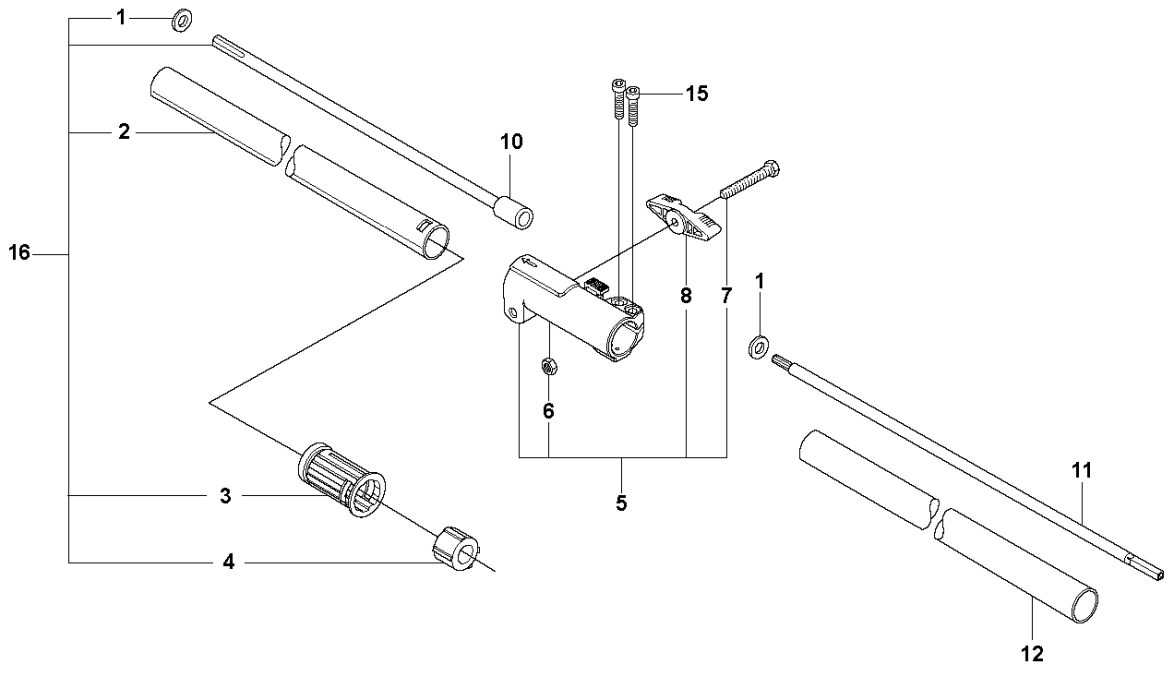

A 327LS, LX, LDX, RX, RDX, RJX, 323R11
BEVEL GEAR

BEVEL GEAR

327 RDX, 20120100001-Current

Ref	Part No	Description	Remark	QTY	KIT
1	537 19 92-02	BEVEL GEAR ASSY		1	
2	503 85 63-01	NUT		1	1
3	537 28 56-01	SUPPORT FLANGE		1	1
4	537 29 26-01	CUP		1	1
5	537 23 49-01	DRIVER ASSY		1	1
6	735 31 28-10	CIRCLIP		1	1
7	503 25 24-01	BALL BEARING		1	1
8	738 21 98-00	BALL BEARING		1	1
9	503 20 15-01	SCREW		1	1
10	503 20 14-12	SCREW IHSCFMO		1	1
11	503 20 07-25	SCREW IHSCFM		1	1
12	738 21 99-00	BALL BEARING		1	1
13	738 21 99-02	BALL BEARING		1	1
14	735 31 11-00	CIRCLIP		1	1
15	735 31 25-10	CIRCLIP		1	1
16	725 23 70-51	SCREW		1	18
17	503 20 07-12	SCREW IHSCFM		1	18
18	574 30 69-01	CLAMP	Captive screws	1	
20	537 33 37-01	GEAR HOUSING		1	

C 327LDx, RDx
SHAFT

13

14

SHAFT

327 RDX, 20120100001-Current

Ref	Part No	Description	Remark	QTY	KIT
1	735 58 08-10	LOCKWASHER		2	16
2	537 08 27-01	TUBE	L=850mm Ø=24mm	1	16
3	544 37 87-01	PLUG		1	16
4	503 78 52-01	SUPPORTING BEARING		1	16
5	544 36 75-01	CLAMPING SLEEVE		1	
6	731 23 16-01	HEXAGON NUT		1	5
7	725 23 76-51	SCREW EHHM		1	5
8	502 20 38-01	KNOB		1	5
10	537 01 19-01	DRIVE SHAFT	L=825mm Ø=7mm	1	16
11	544 11 37-01	DRIVE SHAFT ASSY	L=699mm Ø=7mm	1	
12	537 01 16-01	TUBE	L=650mm Ø=24mm	1	
13	589 29 51-01	LABEL		1	
14	503 79 56-01	LABEL		1	
15	503 20 07-25	SCREW IHSCFM		2	
16	537 07 99-02	TUBE		1	