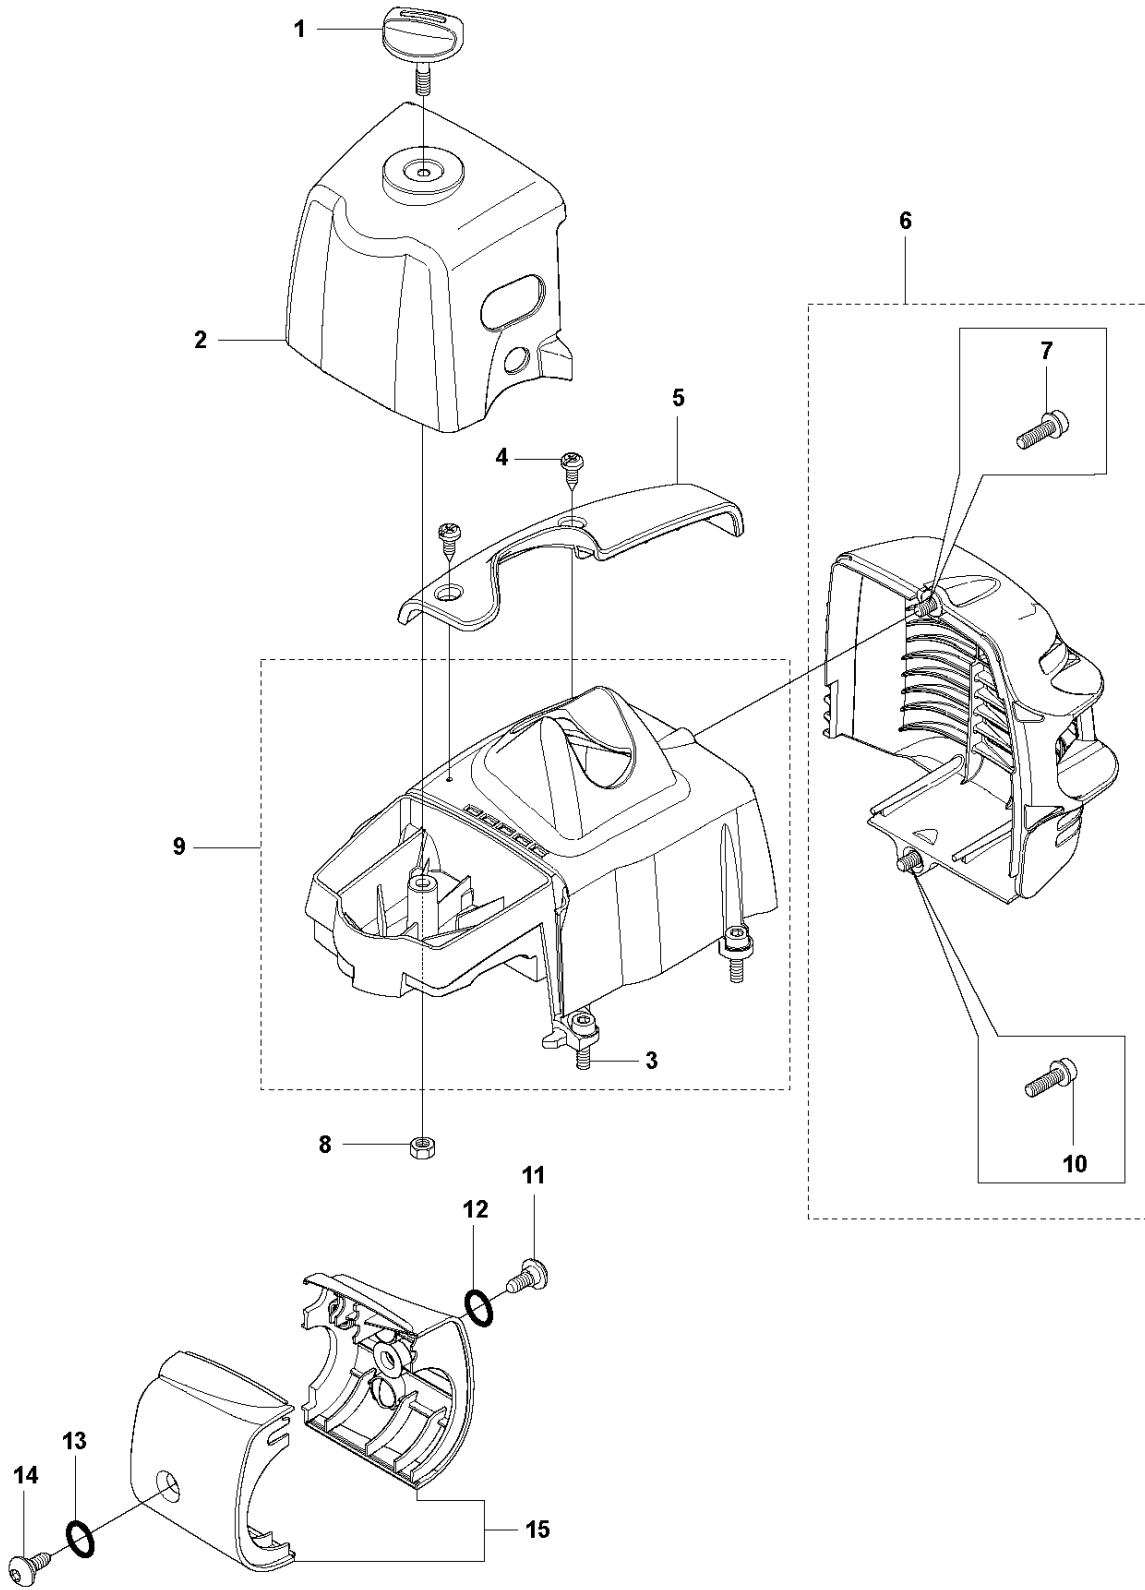

H2 327Lx, LDx, Rx, RDx, RJx, COVERS

COVER

327 RDX, 20120100001-Current

Ref	Part No	Description	Remark	QTY	KIT
1	537 21 32-10	KNOB		1	
2	502 48 13-01	FILTER COVER		1	
3	574 47 70-03	SCREW IHSCFMO	Captive screws	4	9
4	503 21 35-12	SCREW CCRPANT		2	
5	502 48 16-01	ARM PROTECTION		1	
6	544 84 81-02	HEAT PROTECTOR	Captive screws	1	
7	574 18 15-01	SCREW IHSCFTO	Captive screws	1	6
8	503 22 24-01	LOCK NUT		1	
9	574 35 39-01	CYLINDER COVER ASSY	Captive screws	1	
10	574 47 70-03	SCREW IHSCFMO	Captive screws	1	6
11	503 96 13-01	SCREW		1	
12	740 42 06-00	O-RING		1	
13	740 42 06-00	O-RING		1	
14	503 96 13-01	SCREW		1	
15	502 48 15-01	COVER		1