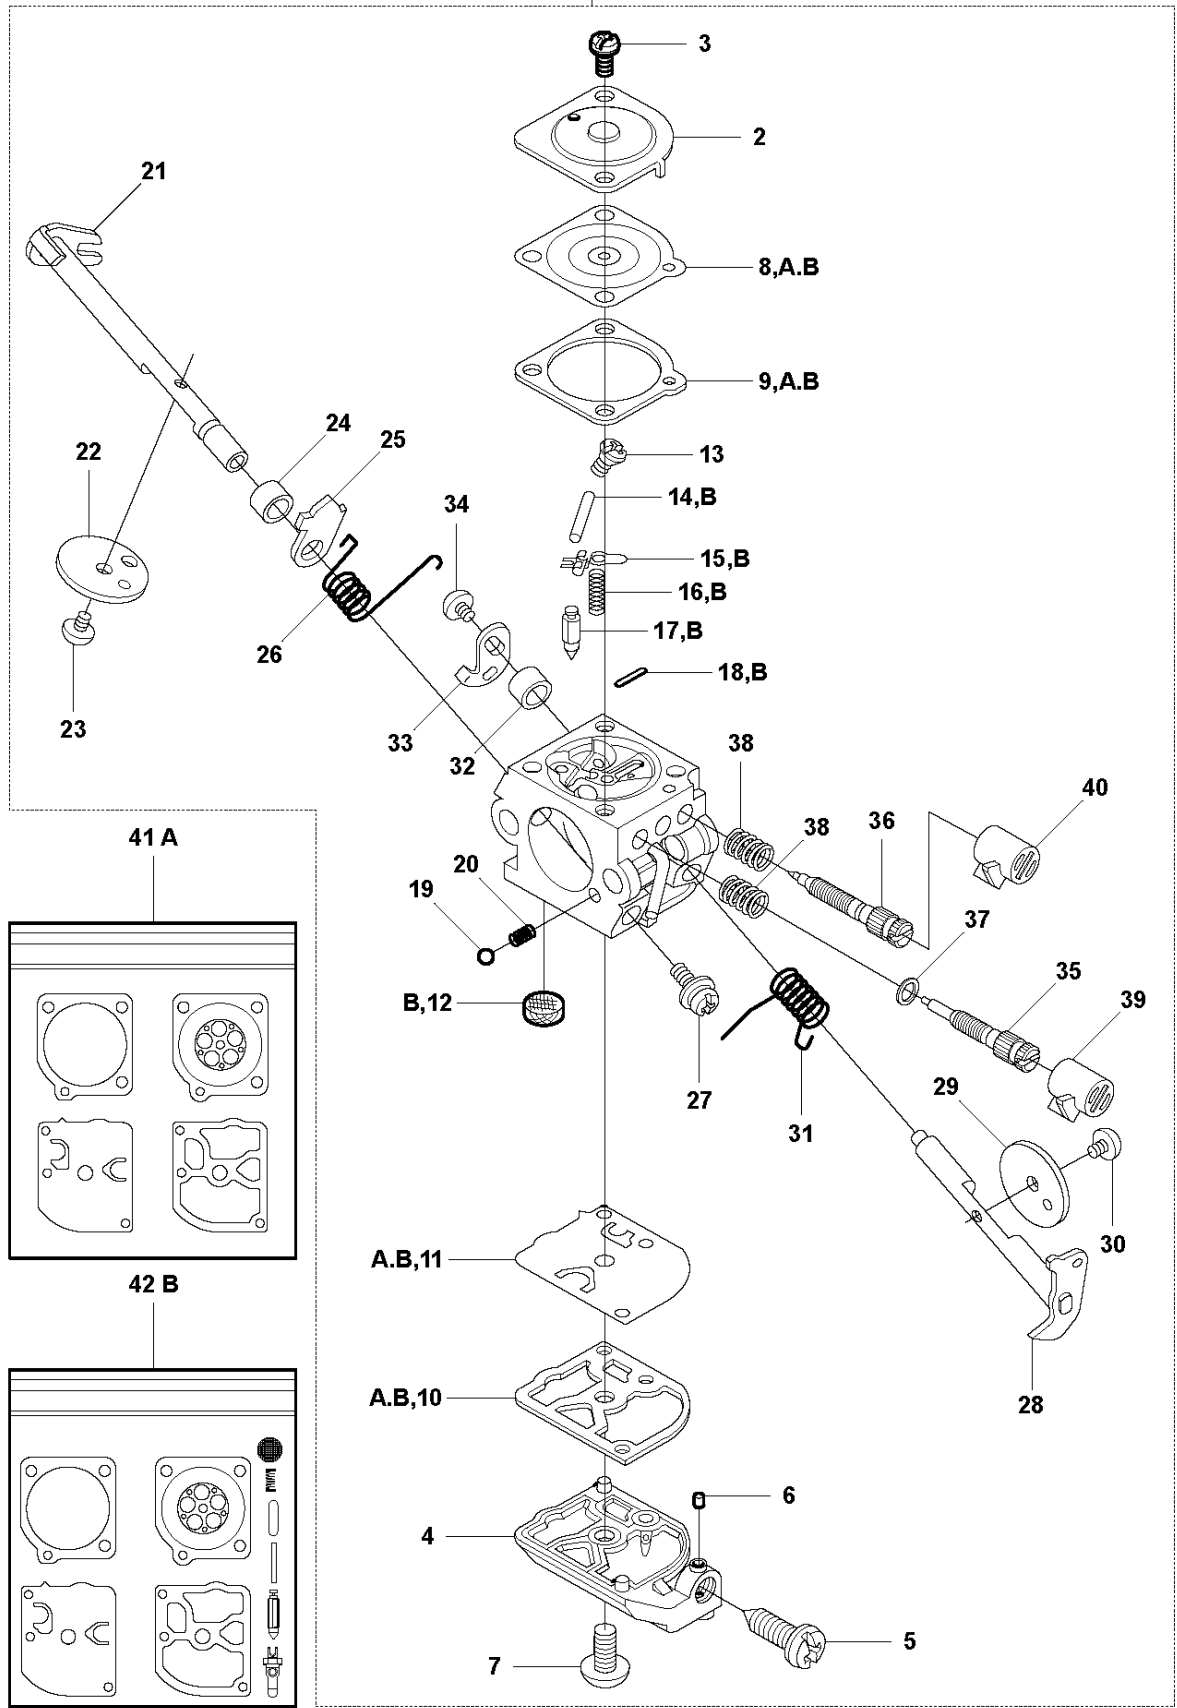

R 327LS, LX, LDX, RX, RDX, RJX, 323RII
CARBURETOR (not for US)

Zama C1Q-EL24

Ref	Part No	Description	Remark	QTY	KIT
1	503 28 34-01	CARBURETTOR	Zama C1Q-EL24, NOT FOR US	1	
2	503 97 43-01	COVER		1	1
3	503 48 05-01	SCREW		2	1
4	537 02 02-01	COVER		1	1
5	537 02 07-01	SCREW		1	1
6	503 48 11-01	PIECE		1	1
7	503 47 96-01	SCREW		1	1
8	537 04 89-01	DIAPHRAGM		1	1,A,B
9	537 02 04-01	GASKET		1	1,A,B
10	537 02 01-01	GASKET		1	1,A,B
11	537 02 00-01	DIAPHRAGM PUMP		1	1,A,B
12	503 53 57-01	STRAINER		1	1,B
13	503 48 01-01	SCREW		1	1
14	503 48 00-01	PIN RETAINING SCREW		1	1,B
15	503 66 59-01	LEVER		1	1,B
16	537 02 03-01	SPRING		1	1,B
17	503 47 97-01	VALVE		1	1,B
18	537 02 08-01	PLUG		1	1,B
19	537 01 25-01	BALL		1	1
20	537 01 26-01	SPRING		1	1
21	537 02 09-01	SHAFT ASSY		1	1
22	537 37 03-01	VALVE		1	1
23	503 48 18-01	SCREW		1	1
24	503 48 19-01	COLLAR		1	1
25	537 04 90-01	LEVER		1	1
26	537 02 10-01	SPRING		1	1
27	503 75 53-01	SCREW		1	1
28	537 01 96-01	SHAFT ASSY		1	1
29	537 01 99-01	VALVE		1	1
30	503 47 92-01	SCREW		1	1
31	537 01 97-01	SPRING		1	1
32	503 47 89-01	COLLAR		1	1
33	537 01 98-01	LEVER		1	1
34	503 47 90-01	SCREW		1	1
35	537 02 06-01	SCREW		1	1
36	537 12 78-01	SCREW		1	1
37	503 97 40-01	WASHER		1	1
38	503 48 08-01	SPRING		1	1
39	537 02 16-01	LIMITER CAP		1	1
40	537 02 16-01	LIMITER CAP		1	1
41,A	531 00 45-52	GASKET KIT		1	
42,B	531 00 45-53	GASKET KIT		1