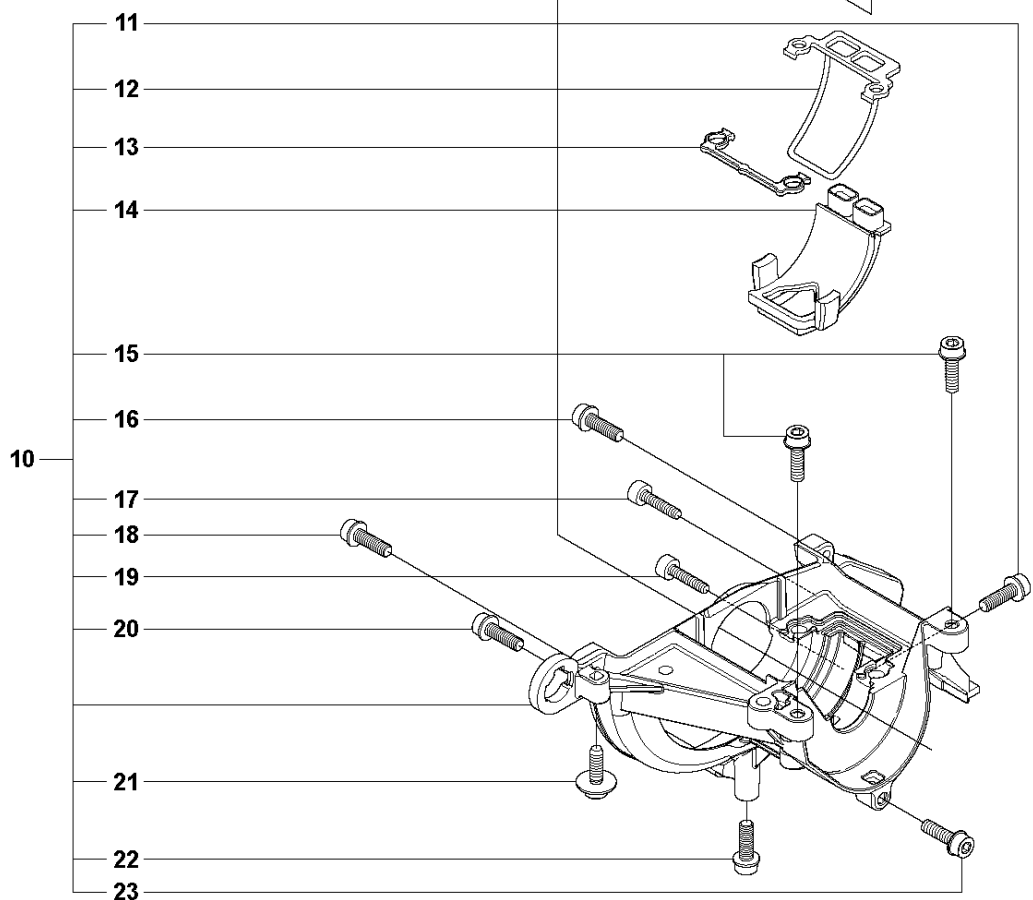

P 327LS, LX, LDX, RX, RDX, RJX, 323RII
CRANK CASE

CRANKCASE

327 RDX, 20120100001-Current

Ref	Part No	Description	Remark	QTY	KIT
1	537 30 96-01	SLEEVE		1	
2	503 21 68-25	SCREW IHSCFT		1	1
3	503 21 68-25	SCREW IHSCFT		1	1
4	537 04 12-09	CLUTCH COVER		1	
5	537 42 50-01	PROTECTIVE PLATE		1	4
6	503 20 03-16	SCREW IHSCFM	M5x16	1	4
7	537 07 36-01	SPRING		1	
8	503 25 05-01	BALL BEARING		1	4
9	537 33 67-01	CIRCLIP		1	4
10	537 08 52-03	CRANKCASE		1	
11	503 20 03-16	SCREW IHSCFM		1	10
12	537 06 69-01	GASKET		1	10
13	537 08 85-01	GASKET		1	10
14	537 06 68-01	INSERT CRANKCASE		1	10
15	503 20 03-16	SCREW IHSCFM		1	10
16	503 20 03-16	SCREW IHSCFM		1	10
17	503 21 66-18	SCREW IHSCFT		1	10
18	503 20 03-16	SCREW IHSCFM		1	10
19	503 21 66-18	SCREW IHSCFT		1	10
20	503 20 03-16	SCREW IHSCFM		1	10
21	503 21 77-16	SCREW IHSCFT		1	10
22	503 20 14-12	SCREW IHSCFMO	M5x12	1	10
23	503 20 03-16	SCREW IHSCFM		1	10