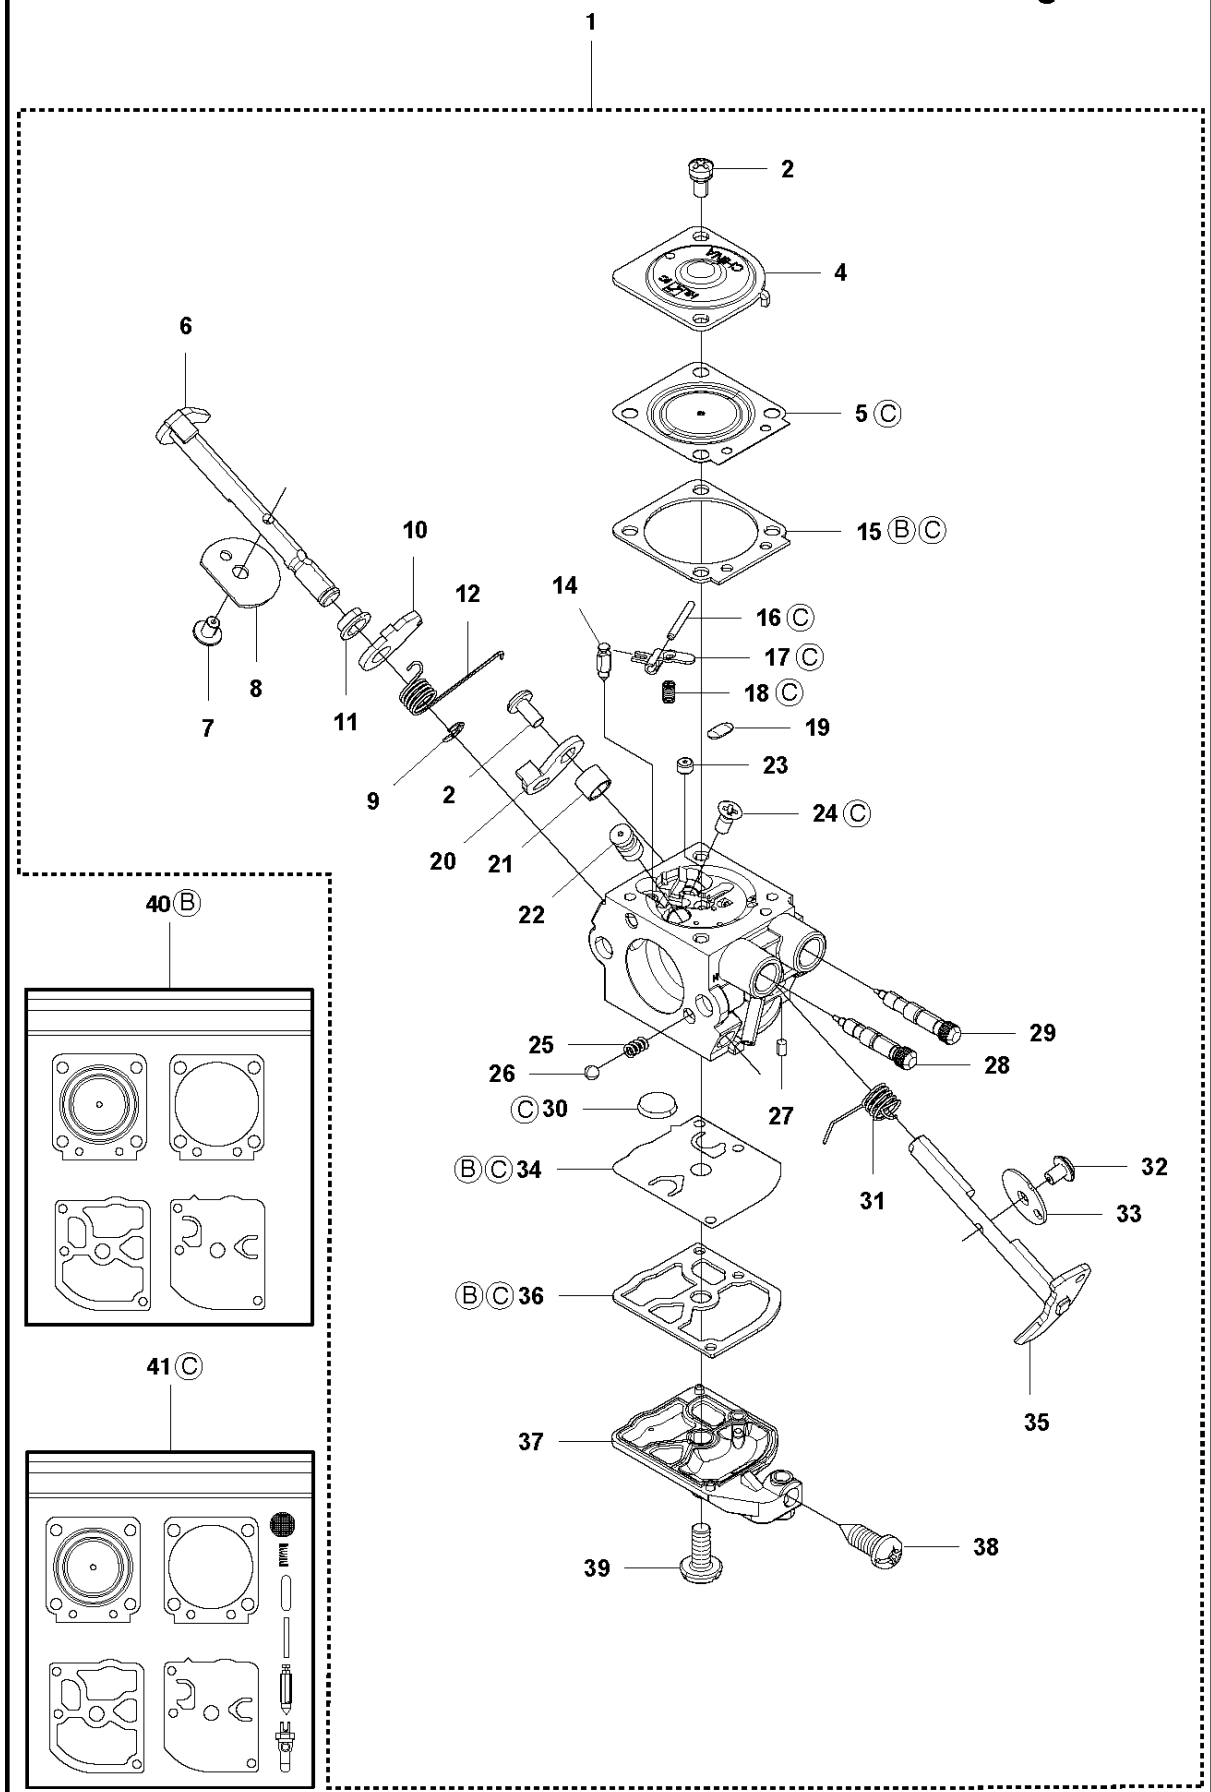

SPARE PARTS LIST

BRUSHCUTTERS/CLEARING SAWS

327 RDX, 20120100001-Current

CARBURETOR (only option for US)

Hualong HQ-2

CARBURETOR

327 RDX, 20120100001-Current

Ref	Part No	Description	Remark	QTY	KIT
1	576 01 98-01	CARBURETTOR	Hualong HQ-2, only option for US	1	
2	576 02 42-01	SCREW		2	1
4	576 02 36-01	COVER		1	1
5	576 02 24-01	DIAPHRAGM ASSY		1	1
6	576 02 30-01	SHAFT ASSY		1	1
7	576 02 41-01	SCREW		1	1
8	576 02 32-01	CHOKE		1	1
9	576 02 48-01	E-CLIP		1	1
10	576 02 31-01	LEVER		1	1
11	576 02 35-01	BUSHING		1	1
12	576 02 33-01	SPRING		1	1
14	576 02 01-01	VALVE		1	1
15	576 02 37-01	GASKET		1	1
16	576 02 03-01	PIN		1	1
17	576 02 04-01	LEVER		1	1
18	576 02 05-01	SPRING		1	1
19	576 02 06-01	PLUG		1	1
20	576 02 28-01	LEVER		1	1
21	576 02 29-01	BUSHING		1	1
22	576 02 07-01	MAIN NOZZLE		1	1
23	576 02 08-01	CHECK VALVE		1	1
24	576 02 43-01	SCREW		1	1
25	576 02 34-01	SPRING		1	1
26	576 02 47-01	BALL		1	1
27	576 02 23-01	BAR		1	1
28	576 02 10-01	NEEDLE		1	1
29	576 02 11-01	NEEDLE		1	1
30	576 02 15-01	SCREEN		1	1
31	576 02 27-01	SPRING		1	1
32	576 02 40-01	SCREW		1	1
33	576 02 26-01	THROTTLE		1	1
34	576 02 39-01	DIAPHRAGM PUMP		1	1
35	576 02 25-01	SHAFT ASSY		1	1
36	576 02 38-01	GASKET		1	1
37	576 02 20-01	COVER		1	1
38	576 02 22-01	SCREW		1	1
39	576 02 44-01	SCREW		1	1
40	581 74 35-01	GASKET KIT		1	1
41	581 74 37-01	REPAIR KIT		1	1

C 327LDx, RDx
SHAFT

13

14

SHAFT

327 RDX, 20120100001-Current

Ref	Part No	Description	Remark	QTY	KIT
1	735 58 08-10	LOCKWASHER		2	16
2	537 08 27-01	TUBE	L=850mm Ø=24mm	1	16
3	544 37 87-01	PLUG		1	16
4	503 78 52-01	SUPPORTING BEARING		1	16
5	544 36 75-01	CLAMPING SLEEVE		1	
6	731 23 16-01	HEXAGON NUT		1	5
7	725 23 76-51	SCREW EHHM		1	5
8	502 20 38-01	KNOB		1	5
10	537 01 19-01	DRIVE SHAFT	L=825mm Ø=7mm	1	16
11	544 11 37-01	DRIVE SHAFT ASSY	L=699mm Ø=7mm	1	
12	537 01 16-01	TUBE	L=650mm Ø=24mm	1	
13	589 29 51-01	LABEL		1	
14	503 79 56-01	LABEL		1	
15	503 20 07-25	SCREW IHSCFM		2	
16	537 07 99-02	TUBE		1	