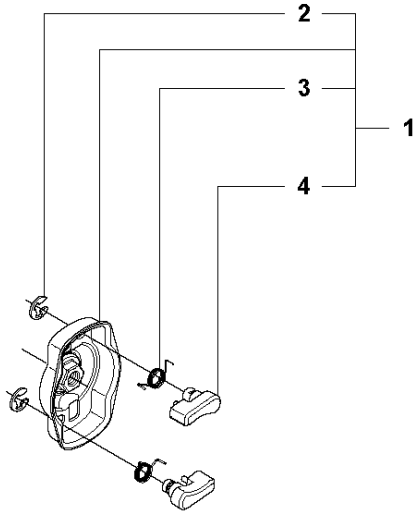

K3 327LX, LDX, RX, RDX, RJX, 323RII STARTER

STARTER

327 RDX, 20120100001-Current

Ref	Part No	Description	Remark	QTY	KIT
1	503 87 33-05	STARTER PAWL		1	
2	735 31 08-20	E-CLIP		2	1
3	503 87 36-01	SPRING		1	1
4	503 87 35-02	STARTER PAWL		2	1
5	503 85 28-06	STARTER ASSY		1	
6	503 21 77-16	SCREW IH SCT		1	5
7	503 96 49-01	STARTER PULLEY		1	5
8	537 37 93-02	SPACING SLEEVE		2	5
9	503 85 89-01	STARTER ROPE		1	5
10	537 00 84-01	STARTER HANDLE		1	5
11	503 85 87-02	STARTER HOUSING		1	5
12	537 37 93-02	SPACING SLEEVE		1	5
13	503 20 03-16	SCREW IHSCFM	M5x16	1	
14	503 21 66-18	SCREW IH SCT		2	
15	503 20 14-12	SCREW IHSCFMO	M5x12	1	
16	537 03 41-01	PROTECTIVE PLATE		1	
17	537 35 34-56	LABEL	327LDx	1	
18	537 35 34-57	LABEL	327RJx	1	
19	537 35 34-58	LABEL	323RII	1	
20	537 35 34-59	LABEL	327Rx	1	
21	537 35 34-60	LABEL	327RDx	1