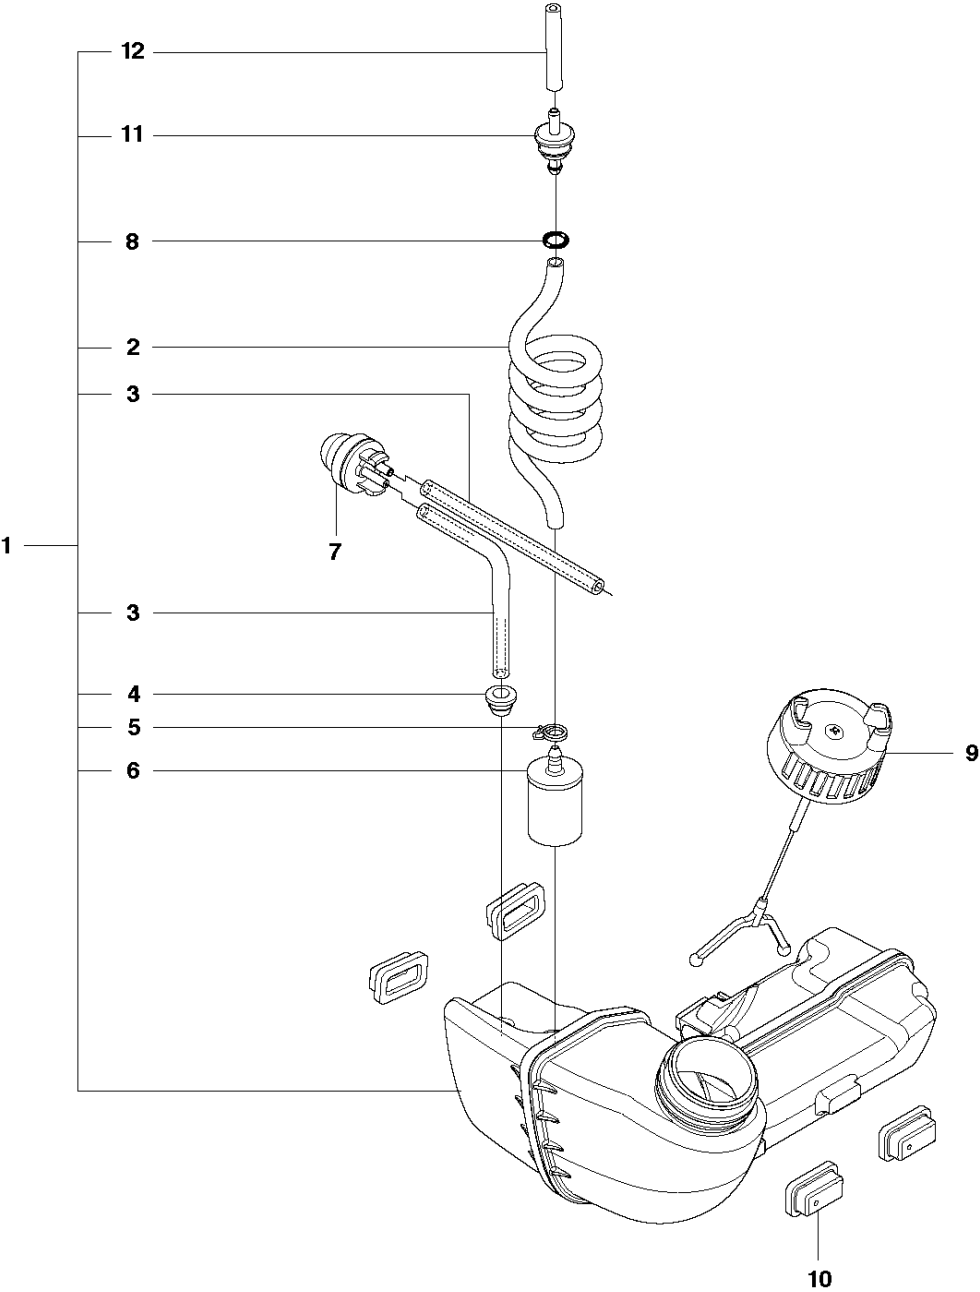

L 327LS, LX, LDX, RX, RDX, RJX, 323R11
FUEL TANK

FUEL TANK

327 RDX, 20120100001-Current

Ref	Part No	Description	Remark	QTY	KIT
1	584 25 80-01	FUEL TANK ASSY		1	
2	581 75 62-01	FUEL HOSE		1	1
3	537 04 24-01	FUEL HOSE		2	1
4	503 73 58-01	BUSHING		1	1
5	504 02 24-01	HOSE CLAMP		1	1
6	503 44 32-01	FUEL FILTER		1	1
7	503 93 66-01	PURGE		1	
8	537 18 49-01	O-RING		1	1
9	544 88 97-02	TANK CAP		1	
10	503 91 10-01	SUSPENSION		4	
11	578 29 56-01	HOSE NIPPLE		1	1
12	578 90 68-02	FUEL HOSE		1