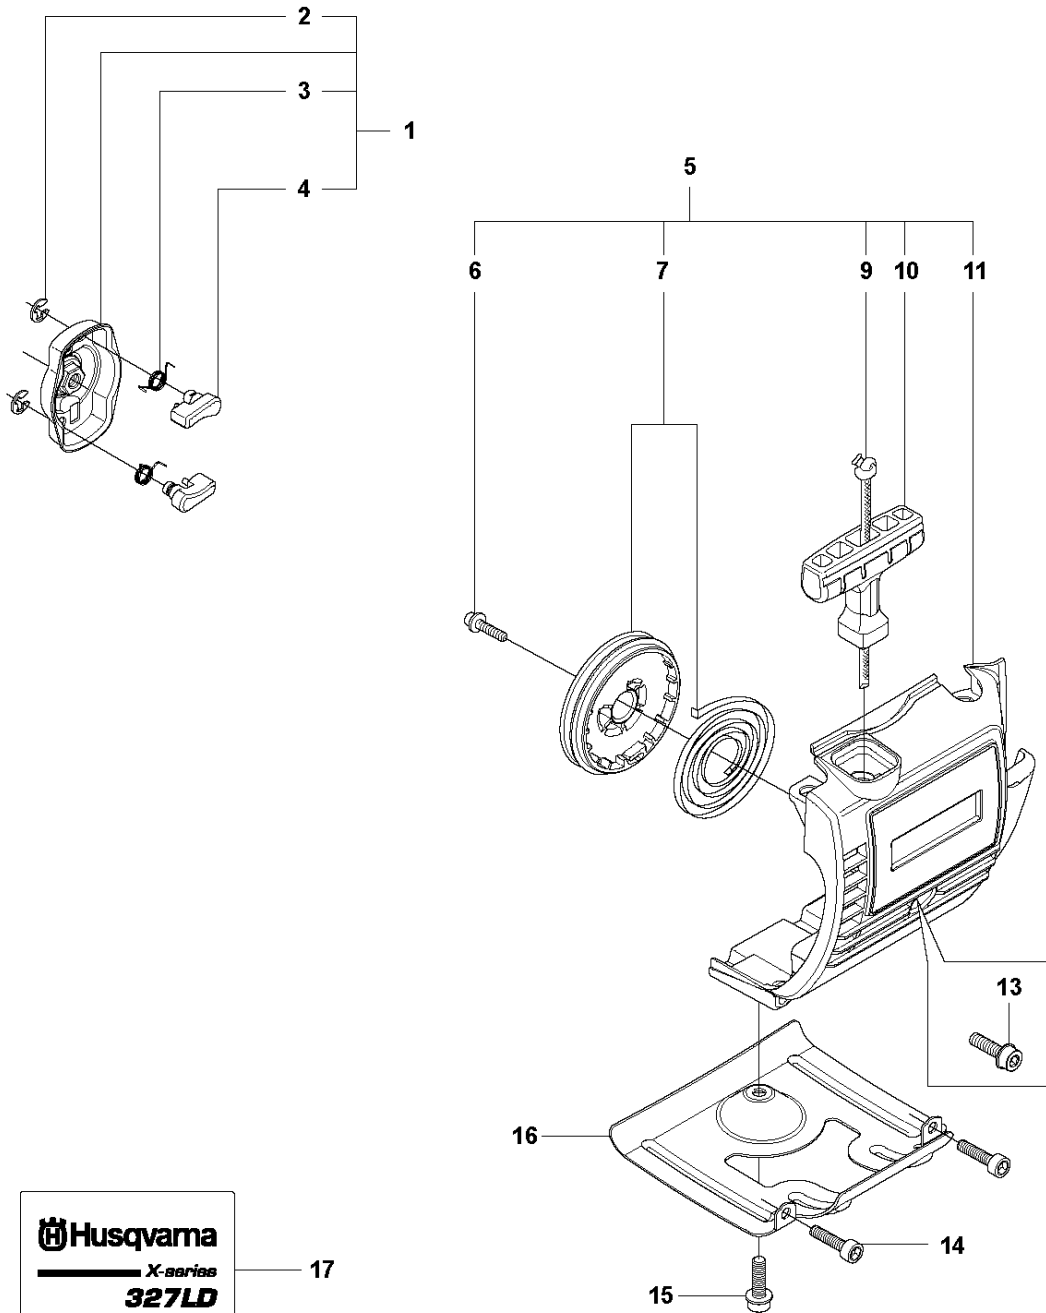

K4 327LX, LDX, RX, RDX, RJX, 323RII
STARTER

Husqvarna
X-series
327LD
PAT. PEND. E-etch II

17

Husqvarna
X-series
327RJ
PAT. PEND. E-etch II

18

Husqvarna
323II
PAT. PEND. E-etch II

19

Husqvarna
X-series
327R
PAT. PEND. E-etch II

20

Husqvarna
X-series
327RD
PAT. PEND. E-etch II

21

STARTER

327 RDX, 20120100001-Current

Ref	Part No	Description	Remark	QTY	KIT
1	503 87 33-05	STARTER PAWL		1	
2	735 31 08-20	E-CLIP		2	1
3	503 87 36-01	SPRING		1	1
4	503 87 35-02	STARTER PAWL		2	1
5	503 85 28-07	STARTER ASSY	Captive screws	1	
6	503 21 77-16	SCREW IH SCT		1	5
7	503 96 49-01	STARTER PULLEY		1	5
9	503 85 89-01	STARTER ROPE		1	5
10	537 00 84-01	STARTER HANDLE		1	5
11	503 85 87-03	STARTER HOUSING	Captive screws	1	5
13	574 47 70-03	SCREW IH SCFMO	Captive screws M5x16	1	5
14	503 21 66-18	SCREW IH SCT		2	
15	503 20 14-12	SCREW IH SCFMO	M5x12	1	
16	537 03 41-01	PROTECTIVE PLATE		1	
17	537 35 34-56	LABEL	327LDx	1	
18	537 35 34-57	LABEL	327RJx	1	
19	537 35 34-58	LABEL	323RII	1	
20	537 35 34-59	LABEL	327Rx	1	
21	537 35 34-60	LABEL	327RDx	1