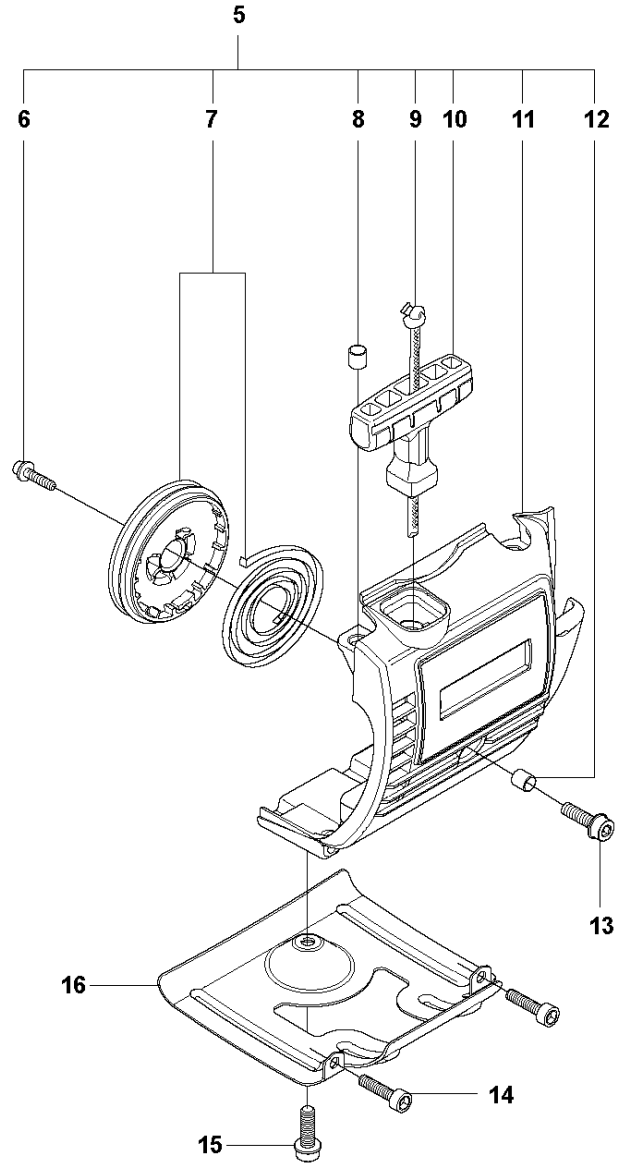

K3 327LX, LDX, RX, RDX, RJX, 323RII STARTER

STARTER

327 RDX, 20120100001-Current

Ref	Part No	Description	Remark	QTY	KIT
1	503 87 33-05	STARTER PAWL		1	
2	735 31 08-20	E-CLIP		2	1
3	503 87 36-01	SPRING		1	1
4	503 87 35-02	STARTER PAWL		2	1
5	503 85 28-06	STARTER ASSY		1	
6	503 21 77-16	SCREW IH SCT		1	5
7	503 96 49-01	STARTER PULLEY		1	5
8	537 37 93-02	SPACING SLEEVE		2	5
9	503 85 89-01	STARTER ROPE		1	5
10	537 00 84-01	STARTER HANDLE		1	5
11	503 85 87-02	STARTER HOUSING		1	5
12	537 37 93-02	SPACING SLEEVE		1	5
13	503 20 03-16	SCREW IHSCFM	M5x16	1	
14	503 21 66-18	SCREW IH SCT		2	
15	503 20 14-12	SCREW IHSCFMO	M5x12	1	
16	537 03 41-01	PROTECTIVE PLATE		1	
17	537 35 34-56	LABEL	327LDx	1	
18	537 35 34-57	LABEL	327RJx	1	
19	537 35 34-58	LABEL	323RII	1	
20	537 35 34-59	LABEL	327Rx	1	
21	537 35 34-60	LABEL	327RDx	1