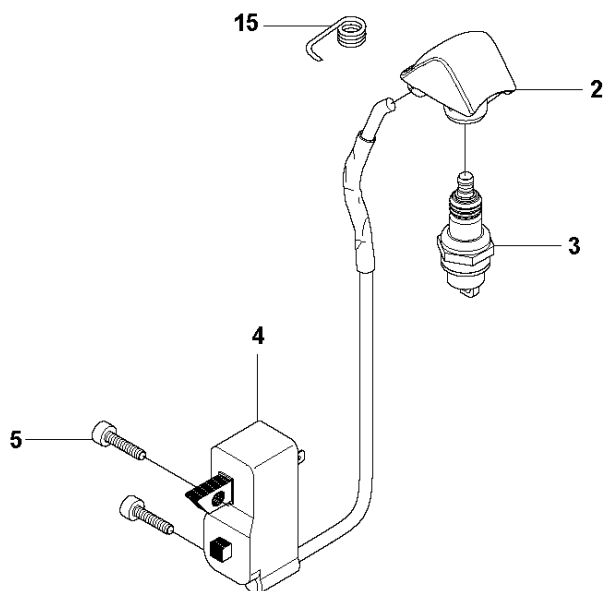

M 327LS, LX, LDX, RX, RDX, RJX, 323RII
IGNITION & CLUTCH

IGNITION SYSTEM & CLUTCH

327 RDX, 20120100001-Current

Ref	Part No	Description	Remark	QTY	KIT
1	502 49 36-01	SHORT CIRCUIT CABLE		1	
2	537 43 43-01	SPARK PLUG CAP		1	
3	503 23 51-09	SPARK PLUG	Champion RCJ 6Y	1	
4	544 12 70-01	IGNITION MODULE		1	
5	503 21 66-18	SCREW IH SCT		2	
6	537 23 75-01	CLUTCH DRUM ASSY		1	
7	503 84 29-02	SCREW		2	
8	537 04 67-02	WASHER		1	
9	537 03 22-01	CLUTCH ASSY		1	
10	503 84 28-01	CLUTCH SHOE		2	9
11	503 81 60-01	CLUTCH SPRING		1	9
12	537 04 68-02	WASHER		1	
13	731 71 16-51	HEXAGON NUT FLANGE		1	
14	537 24 96-02	FLYWHEEL		1	
15	537 23 93-01	CONTACT SPRING		1	