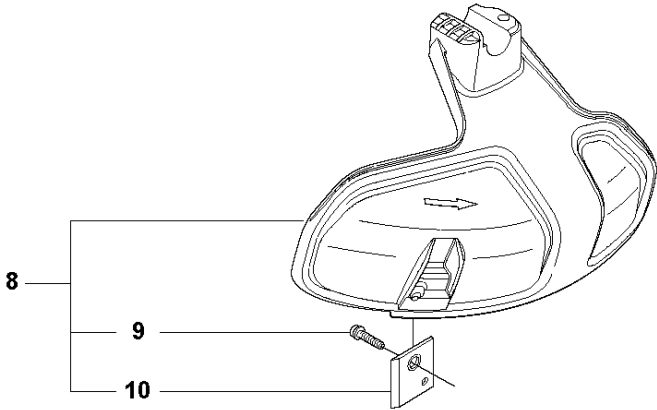

S 327LS, LX, LDX, RX, RDX, RJX, 323RII
ACCESSORIES

ACCESSORIES

327 RDX, 20120100001-Current

Ref	Part No	Description	Remark	QTY	KIT
1	544 04 42-10	ACCESSORY BAG	Captive screws 323RII, 327Rx	1	
2	573 99 43-04	SCREW IHSCFMO	Captive screws	2	1
3	574 56 80-01	CLAMP	Captive screws	1	1
4	537 29 34-01	ADAPTER		1	1
5	574 56 49-02	BLADE GUARD	Captive screws	1	1
6	503 20 03-16	SCREW IHSCFM	Captive screws	4	1
7	574 03 95-01	LOCK NUT	Captive screws	4	1
8	503 97 71-01	TRIMMER GUARD ASSY	327Lx, 327LDx	1	
9	503 21 07-16	SCREW IH SCT		1	8
10	503 79 88-01	BLADE		1	8
11	503 93 42-02	COMBINATION GUARD	323RII, 327Rx	1	
12	503 21 07-16	SCREW IH SCT		1	11
13	503 79 88-01	BLADE		1	11