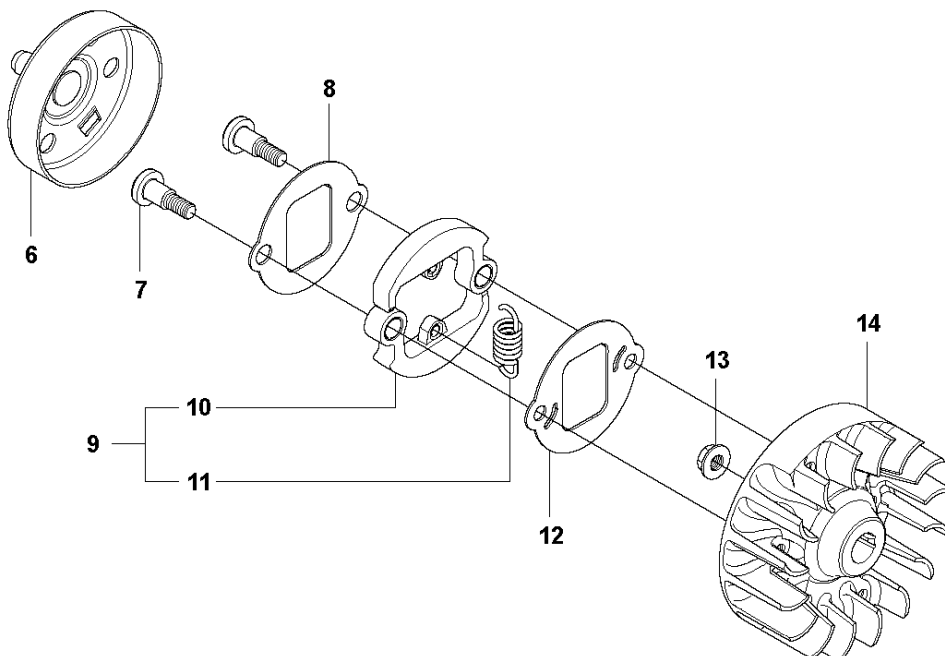

M 327LS, LX, LDX, RX, RDX, RJX, 323RII
IGNITION & CLUTCH

IGNITION SYSTEM & CLUTCH

327 RDX, 20120100001-Current

Ref	Part No	Description	Remark	QTY	KIT
1	502 49 36-01	SHORT CIRCUIT CABLE		1	
2	537 43 43-01	SPARK PLUG CAP		1	
3	503 23 51-09	SPARK PLUG	Champion RCJ 6Y	1	
4	544 12 70-01	IGNITION MODULE		1	
5	503 21 66-18	SCREW IH SCT		2	
6	537 23 75-01	CLUTCH DRUM ASSY		1	
7	503 84 29-02	SCREW		2	
8	537 04 67-02	WASHER		1	
9	537 03 22-01	CLUTCH ASSY		1	
10	503 84 28-01	CLUTCH SHOE		2	9
11	503 81 60-01	CLUTCH SPRING		1	9
12	537 04 68-02	WASHER		1	
13	731 71 16-51	HEXAGON NUT FLANGE		1	
14	537 24 96-02	FLYWHEEL		1	
15	537 23 93-01	CONTACT SPRING		1