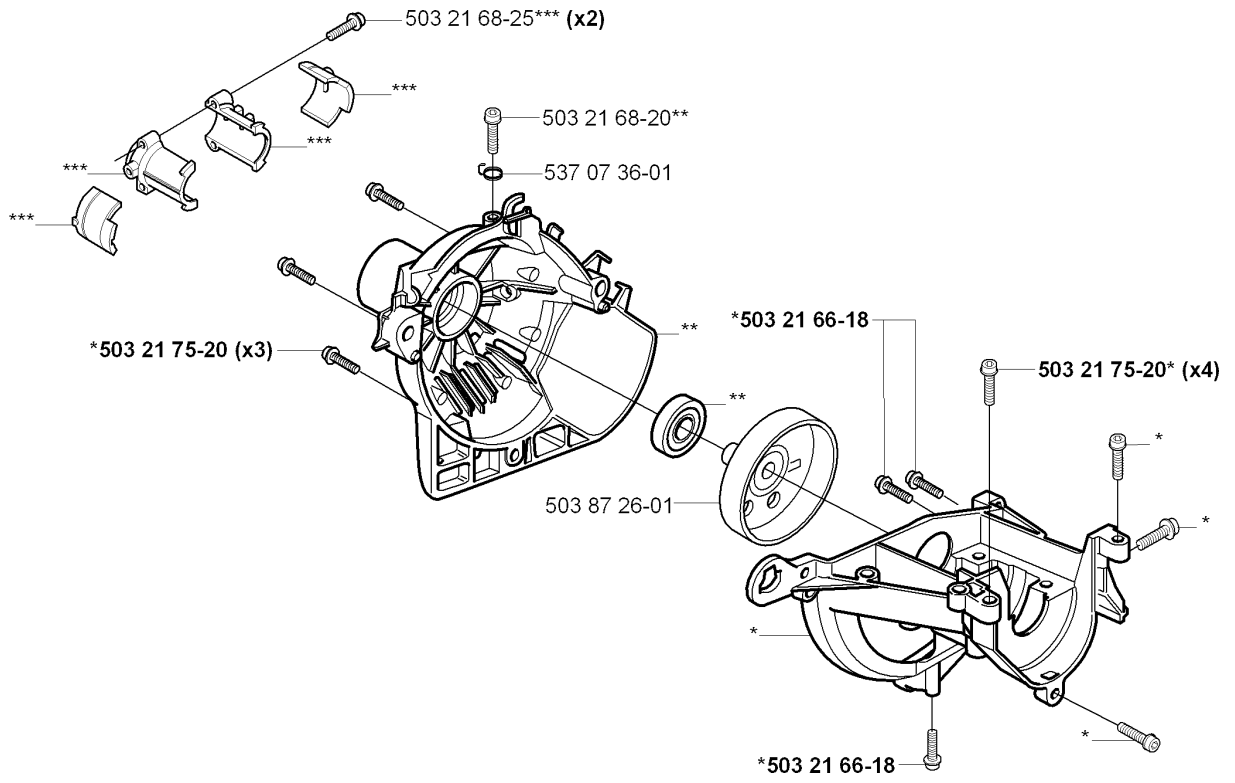

R *compl 537 04 11-02
**compl 537 04 12-03
***compl 537 30 96-01