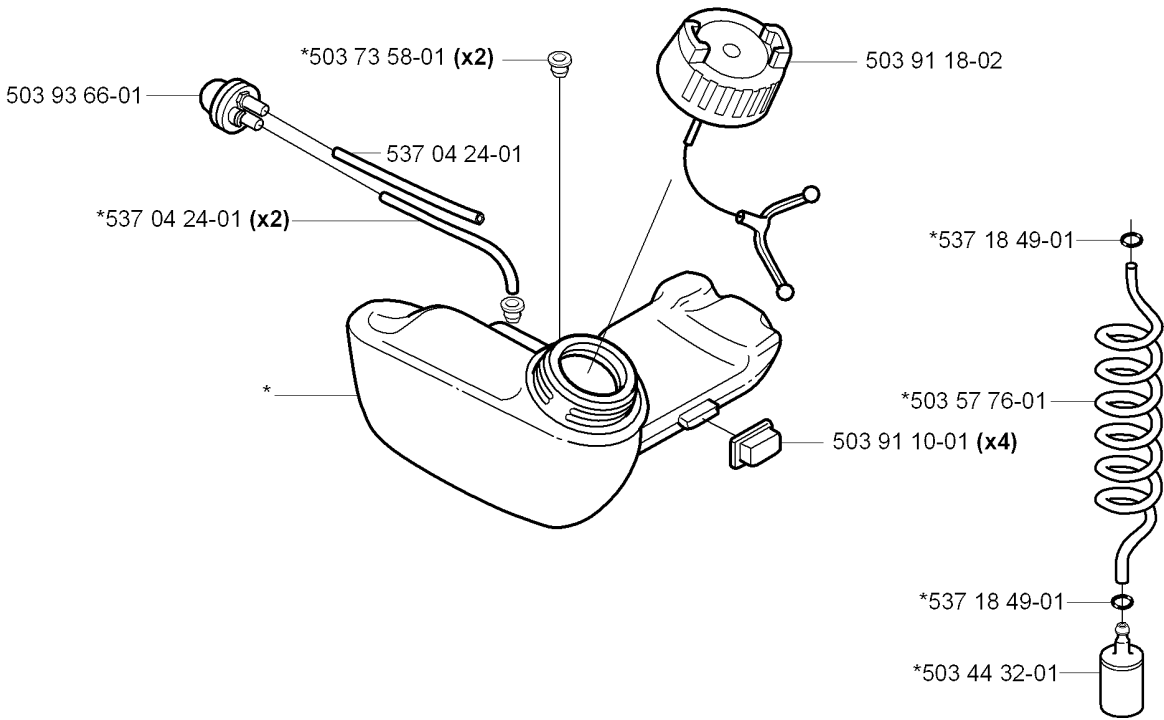

N *compl 537 06 86-02