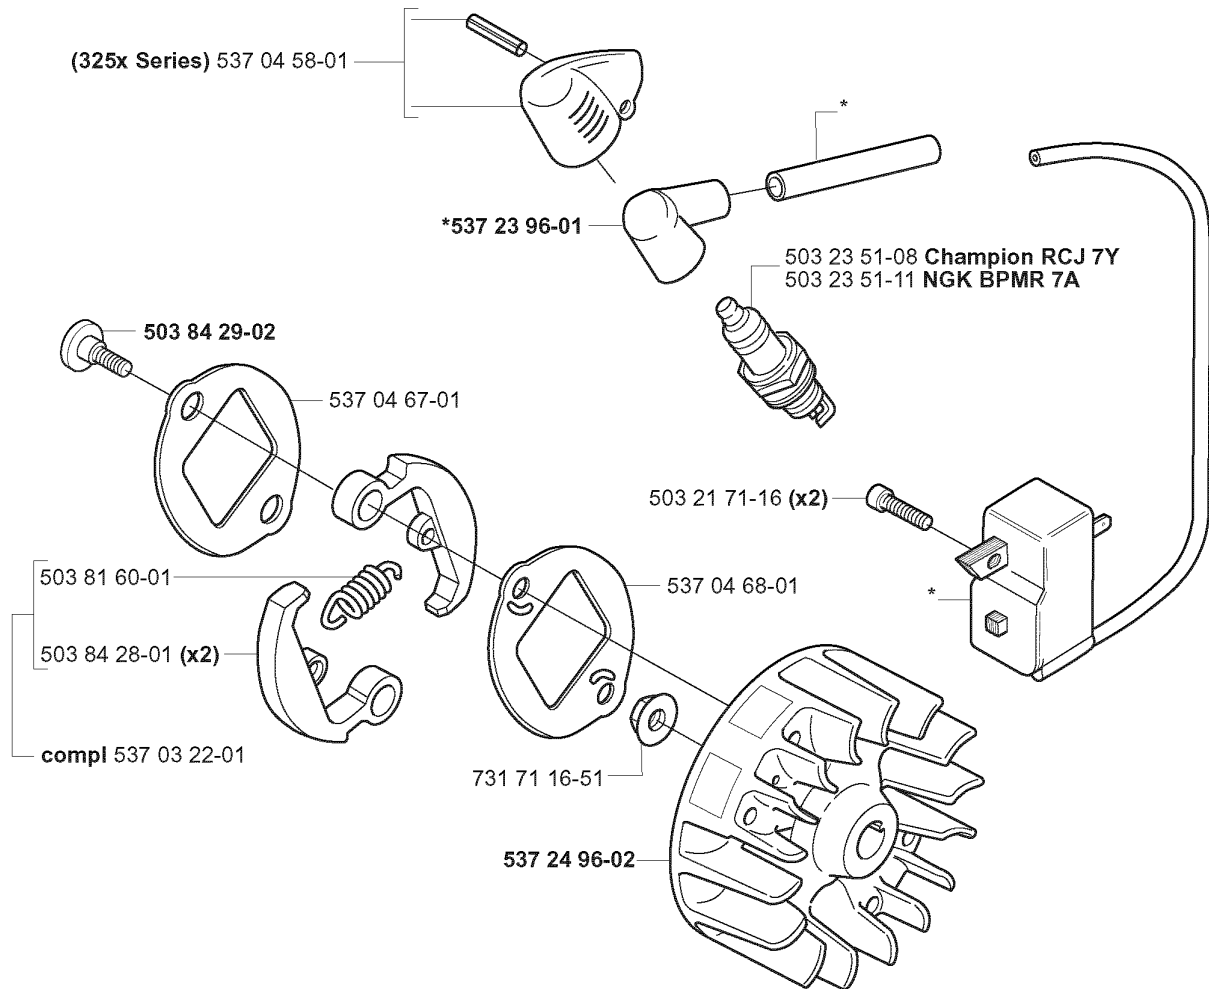

P *compl 537 41 87-01