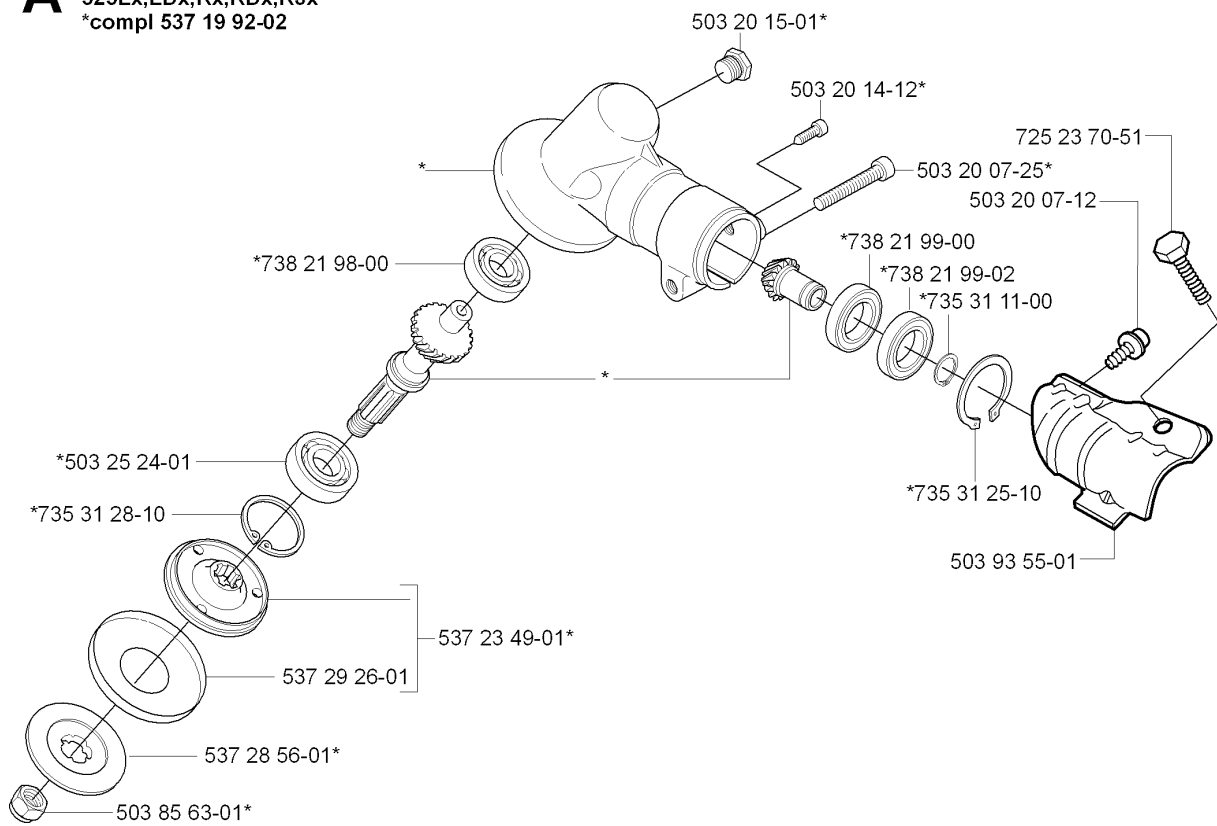

# SPARE PARTS LIST

BRUSHCUTTERS/CLEARING SAWS

325 RJX, 2005-05

**A** 323L,LD,R,RJ  
325Lx,LDx,Rx,RDx,RJx  
\*compl 537 19 92-02

## BEVEL GEAR

325 RJX, 2005-05

Part No	Description	Remark	QTY KIT
503 20 07-12	SCREW IHSCFM		1
503 20 07-25	SCREW IHSCFM		1
503 20 14-12	SCREW IHSCFMO		1
503 20 15-01	SCREW		1
503 25 24-01	BALL BEARING		1
503 85 63-01	NUT		1
503 93 55-01	CLAMP.GUARD		1
537 19 92-02	BEVEL GEAR ASSY		1
537 23 49-01	DRIVER ASSY		1
537 28 56-01	SUPPORT FLANGE		1
537 29 26-01	CUP		1
725 23 70-51	SCREW		1
735 31 11-00	CIRCLIP		1
735 31 25-10	CIRCLIP		1
735 31 28-10	CIRCLIP		1
738 21 98-00	BALL BEARING		1
738 21 99-00	BALL BEARING		1
738 21 99-02	BALL BEARING		1

## SHAFT &amp; HANDLE

325 RJX, 2005-05

Part No	Description	Remark	QTY KIT
502 19 71-01	SQUARE NUT		1
503 20 07-16	SCREW IHSCFM		1
503 21 68-16	SCREW IHSCF		3
503 23 00-61	WASHER		1
503 79 56-01	LABEL		1
503 87 19-01	HANDLE LOOP		1
503 87 19-03	HANDLE		1
503 87 90-01	KNOB		1
503 88 88-01	TUBE		1
503 94 03-01	DISTANCE		1
503 94 10-01	HOOK		1
503 99 78-01	HANDLE		1
537 10 10-01	LABEL		1
537 23 48-01	DRIVE SHAFT		1
537 23 75-01	CLUTCH DRUM ASSY		1
537 29 48-01	LABEL		1
725 23 78-51	SCREW EHHM		1
725 23 80-51	SCREW EHHM		1
731 23 14-01	HEXAGON NUT		1
735 31 12-00	CIRCLIP		1

## THROTTLE CONTROLS

325 RJX, 2005-05

Part No	Description	Remark	QTY KIT
503 21 66-18	SCREW IHST		2
503 87 79-01	THROTTLE TRIGGER		1
503 87 80-01	THROTTLE LOCKOUT		1
503 87 86-02	THROTTLE WIRE ASSY		1
503 91 81-01	THROTTLE LEVER		1
503 96 13-01	SCREW		1
503 96 13-01	SCREW		1
503 96 14-01	ABSORBER		1
503 99 55-01	HANDLE HALF		1
503 99 55-02	HANDLE HALF		1
503 99 56-01	HANDLE HALF		1
503 99 56-02	HANDLE HALF		1
537 01 13-01	RECOIL SPRING		1
537 07 39-02	ANTIVIBRATION ELEMENT		1
537 41 42-01	SHORT CIRCUIT CABLE		1
537 44 38-02	HANDLE		1
740 42 06-00	O-RING		1
740 42 06-00	O-RING		1