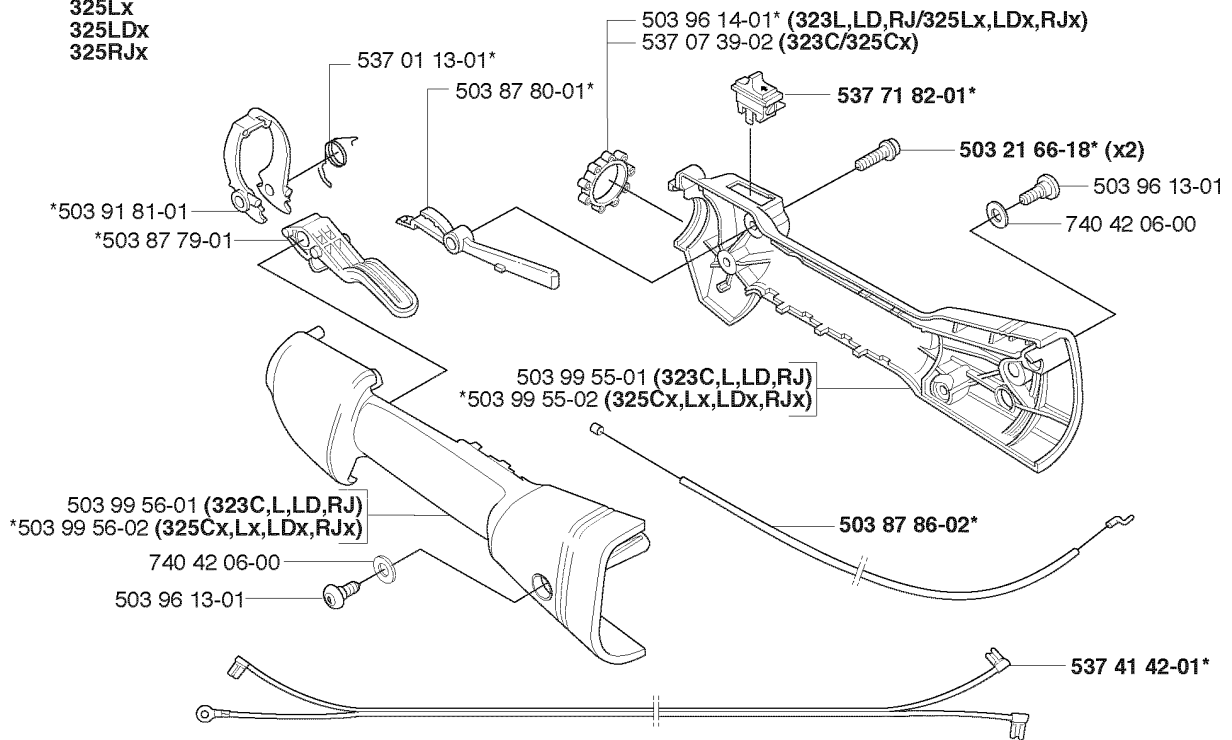

## BEVEL GEAR

325 RJX, 2005-05

Part No	Description	Remark	QTY KIT
503 20 07-12	SCREW IHSCFM		1
503 20 07-25	SCREW IHSCFM		1
503 20 14-12	SCREW IHSCFMO		1
503 20 15-01	SCREW		1
503 25 24-01	BALL BEARING		1
503 85 63-01	NUT		1
503 93 55-01	CLAMP.GUARD		1
537 19 92-02	BEVEL GEAR ASSY		1
537 23 49-01	DRIVER ASSY		1
537 28 56-01	SUPPORT FLANGE		1
537 29 26-01	CUP		1
725 23 70-51	SCREW		1
735 31 11-00	CIRCLIP		1
735 31 25-10	CIRCLIP		1
735 31 28-10	CIRCLIP		1
738 21 98-00	BALL BEARING		1
738 21 99-00	BALL BEARING		1
738 21 99-02	BALL BEARING		1

## SHAFT &amp; HANDLE

325 RJX, 2005-05

Part No	Description	Remark	QTY KIT
502 19 71-01	SQUARE NUT		1
503 20 07-16	SCREW IHSCFM		1
503 21 68-16	SCREW IHSCF		3
503 23 00-61	WASHER		1
503 79 56-01	LABEL		1
503 87 19-01	HANDLE LOOP		1
503 87 19-03	HANDLE		1
503 87 90-01	KNOB		1
503 88 88-01	TUBE		1
503 94 03-01	DISTANCE		1
503 94 10-01	HOOK		1
503 99 78-01	HANDLE		1
537 10 10-01	LABEL		1
537 23 48-01	DRIVE SHAFT		1
537 23 75-01	CLUTCH DRUM ASSY		1
537 29 48-01	LABEL		1
725 23 78-51	SCREW EHHM		1
725 23 80-51	SCREW EHHM		1
731 23 14-01	HEXAGON NUT		1
735 31 12-00	CIRCLIP		1

## THROTTLE CONTROLS

325 RJX, 2005-05

Part No	Description	Remark	QTY KIT
503 21 66-18	SCREW IHST		2
503 87 79-01	THROTTLE TRIGGER		1
503 87 80-01	THROTTLE LOCKOUT		1
503 87 86-02	THROTTLE WIRE ASSY		1
503 91 81-01	THROTTLE LEVER		1
503 96 13-01	SCREW		1
503 96 13-01	SCREW		1
503 96 14-01	ABSORBER		1
503 99 55-01	HANDLE HALF		1
503 99 55-02	HANDLE HALF		1
503 99 56-01	HANDLE HALF		1
503 99 56-02	HANDLE HALF		1
537 01 13-01	RECOIL SPRING		1
537 07 39-02	ANTIVIBRATION ELEMENT		1
537 41 42-01	SHORT CIRCUIT CABLE		1
537 44 38-02	HANDLE		1
740 42 06-00	O-RING		1
740 42 06-00	O-RING		1