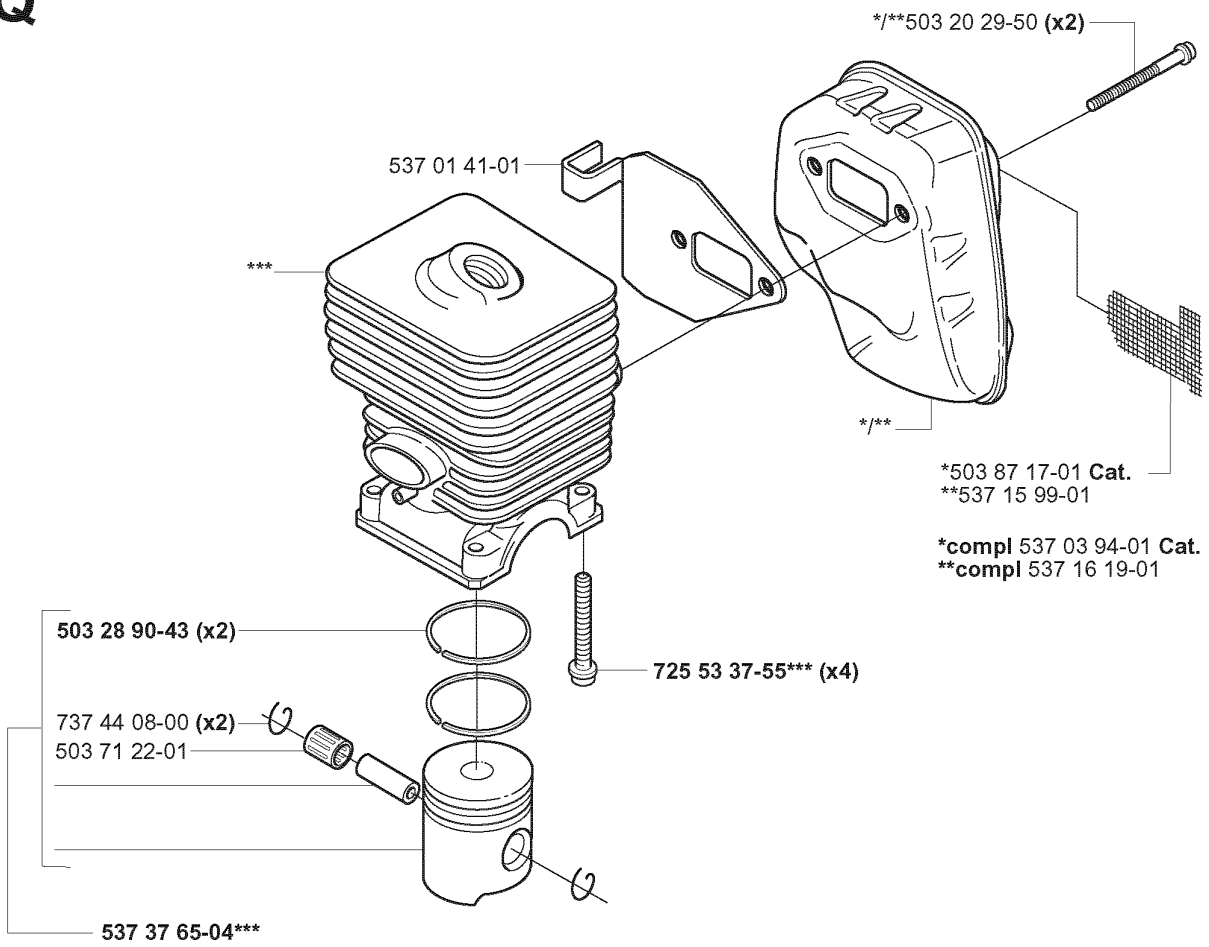

Q ***compl 537 03 20-08