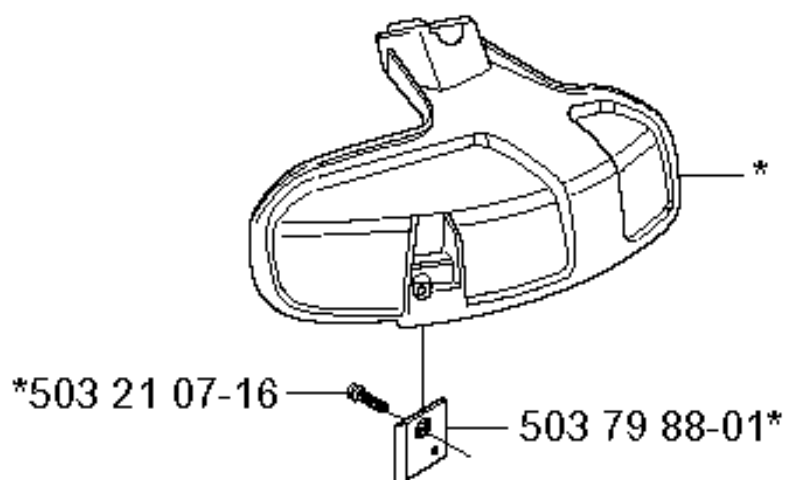

T Accessories
Zubehöre
Accessoires
Acessorios
Tillbehör

*compl 503 97 71-01

323L

323LD

325Lx

325LDx