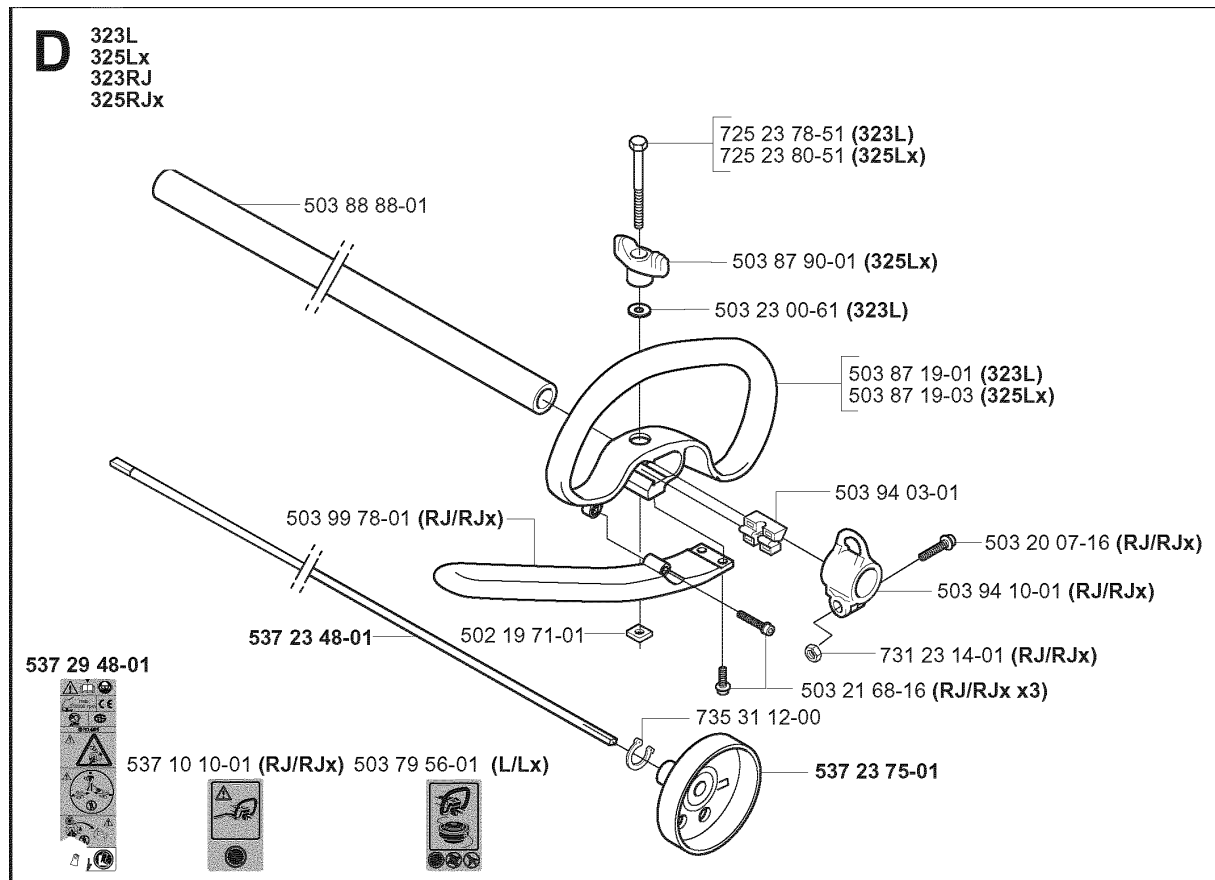

# SPARE PARTS LIST

BRUSHCUTTERS/CLEARING SAWS

325 RJX, 2005-05

**A** 323L,LD,R,RJ  
325Lx,LDx,Rx,RDx,RJx  
\*compl 537 19 92-02

## BEVEL GEAR

325 RJX, 2005-05

Part No	Description	Remark	QTY KIT
503 20 07-12	SCREW IHSCFM		1
503 20 07-25	SCREW IHSCFM		1
503 20 14-12	SCREW IHSCFMO		1
503 20 15-01	SCREW		1
503 25 24-01	BALL BEARING		1
503 85 63-01	NUT		1
503 93 55-01	CLAMP.GUARD		1
537 19 92-02	BEVEL GEAR ASSY		1
537 23 49-01	DRIVER ASSY		1
537 28 56-01	SUPPORT FLANGE		1
537 29 26-01	CUP		1
725 23 70-51	SCREW		1
735 31 11-00	CIRCLIP		1
735 31 25-10	CIRCLIP		1
735 31 28-10	CIRCLIP		1
738 21 98-00	BALL BEARING		1
738 21 99-00	BALL BEARING		1
738 21 99-02	BALL BEARING		1

## SHAFT &amp; HANDLE

325 RJX, 2005-05

Part No	Description	Remark	QTY KIT
502 19 71-01	SQUARE NUT		1
503 20 07-16	SCREW IHSCFM		1
503 21 68-16	SCREW IHSCF		3
503 23 00-61	WASHER		1
503 79 56-01	LABEL		1
503 87 19-01	HANDLE LOOP		1
503 87 19-03	HANDLE		1
503 87 90-01	KNOB		1
503 88 88-01	TUBE		1
503 94 03-01	DISTANCE		1
503 94 10-01	HOOK		1
503 99 78-01	HANDLE		1
537 10 10-01	LABEL		1
537 23 48-01	DRIVE SHAFT		1
537 23 75-01	CLUTCH DRUM ASSY		1
537 29 48-01	LABEL		1
725 23 78-51	SCREW EHHM		1
725 23 80-51	SCREW EHHM		1
731 23 14-01	HEXAGON NUT		1
735 31 12-00	CIRCLIP		1

## THROTTLE CONTROLS

325 RJX, 2005-05

Part No	Description	Remark	QTY KIT
503 21 66-18	SCREW IHST		2
503 87 79-01	THROTTLE TRIGGER		1
503 87 80-01	THROTTLE LOCKOUT		1
503 87 86-02	THROTTLE WIRE ASSY		1
503 91 81-01	THROTTLE LEVER		1
503 96 13-01	SCREW		1
503 96 13-01	SCREW		1
503 96 14-01	ABSORBER		1
503 99 55-01	HANDLE HALF		1
503 99 55-02	HANDLE HALF		1
503 99 56-01	HANDLE HALF		1
503 99 56-02	HANDLE HALF		1
537 01 13-01	RECOIL SPRING		1
537 07 39-02	ANTIVIBRATION ELEMENT		1
537 41 42-01	SHORT CIRCUIT CABLE		1
537 44 38-02	HANDLE		1
740 42 06-00	O-RING		1
740 42 06-00	O-RING		1